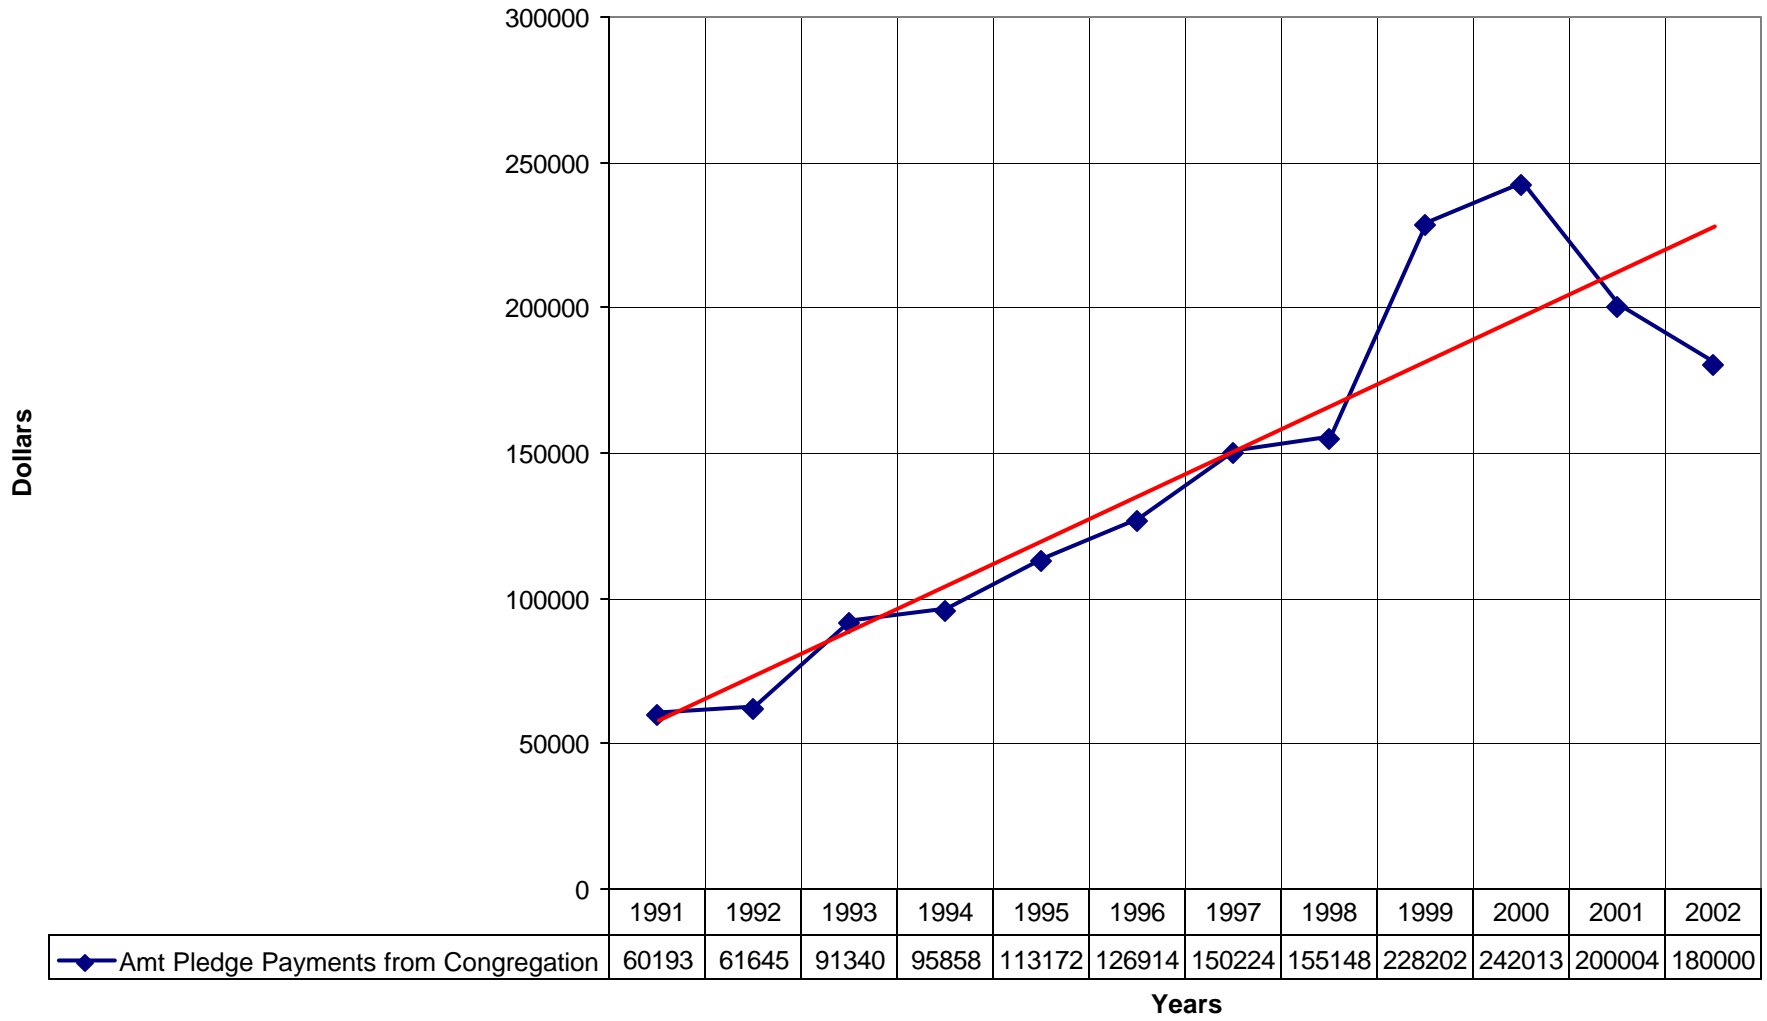

6015 St. Paul's Episcopal Church KEYS

◆ Amt Pledge Payments from Congregation — Linear (Amt Pledge Payments from Congregation)