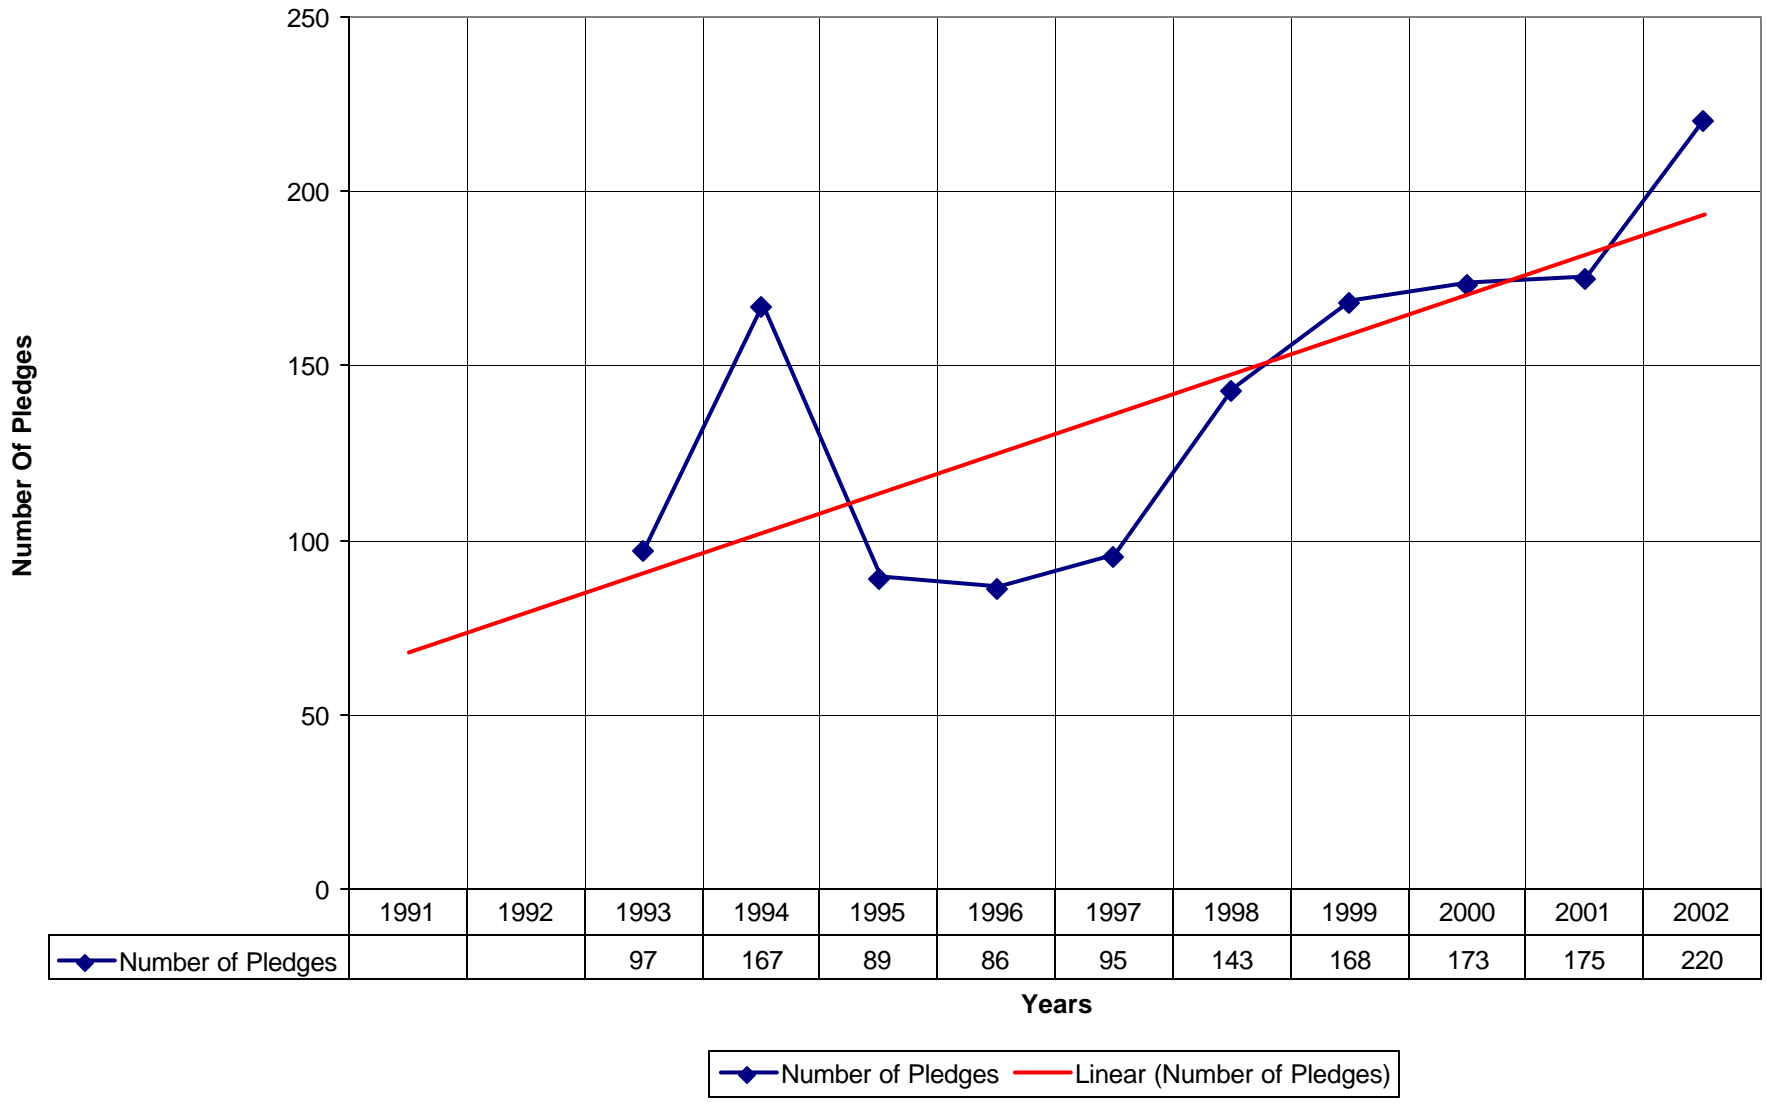

6015 St. Paul's Episcopal Church KEYS

◆ Average Sunday Attendance
 ■ EasterAttendance
 — Linear (Average Sunday Attendance)
 — Linear (EasterAttendance)

6015 St. Paul's Episcopal Church KEYS

◆ EasterAttendance — Linear (EasterAttendance)

6015 St. Paul's Episcopal Church KEYS

6015 St. Paul's Episcopal Church KEYS

◆ Amt Pledge Payments from Congregation — Linear (Amt Pledge Payments from Congregation)

6015 St. Paul's Episcopal Church KEYS

6015 St. Paul's Episcopal Church KEYS

◆ Average Sunday Attendance — Linear (Average Sunday Attendance)

6015 St. Paul's Episcopal Church KEYS

◆ Average Sunday Attendance
 ■ EasterAttendance
 — Linear (Average Sunday Attendance)
 — Linear (EasterAttendance)

6015 St. Paul's Episcopal Church KEYS

◆ EasterAttendance — Linear (EasterAttendance)

6015 St. Paul's Episcopal Church KEYS

◆ Number of Baptism — Linear (Number of Baptism)

6015 St. Paul's Episcopal Church KEYS