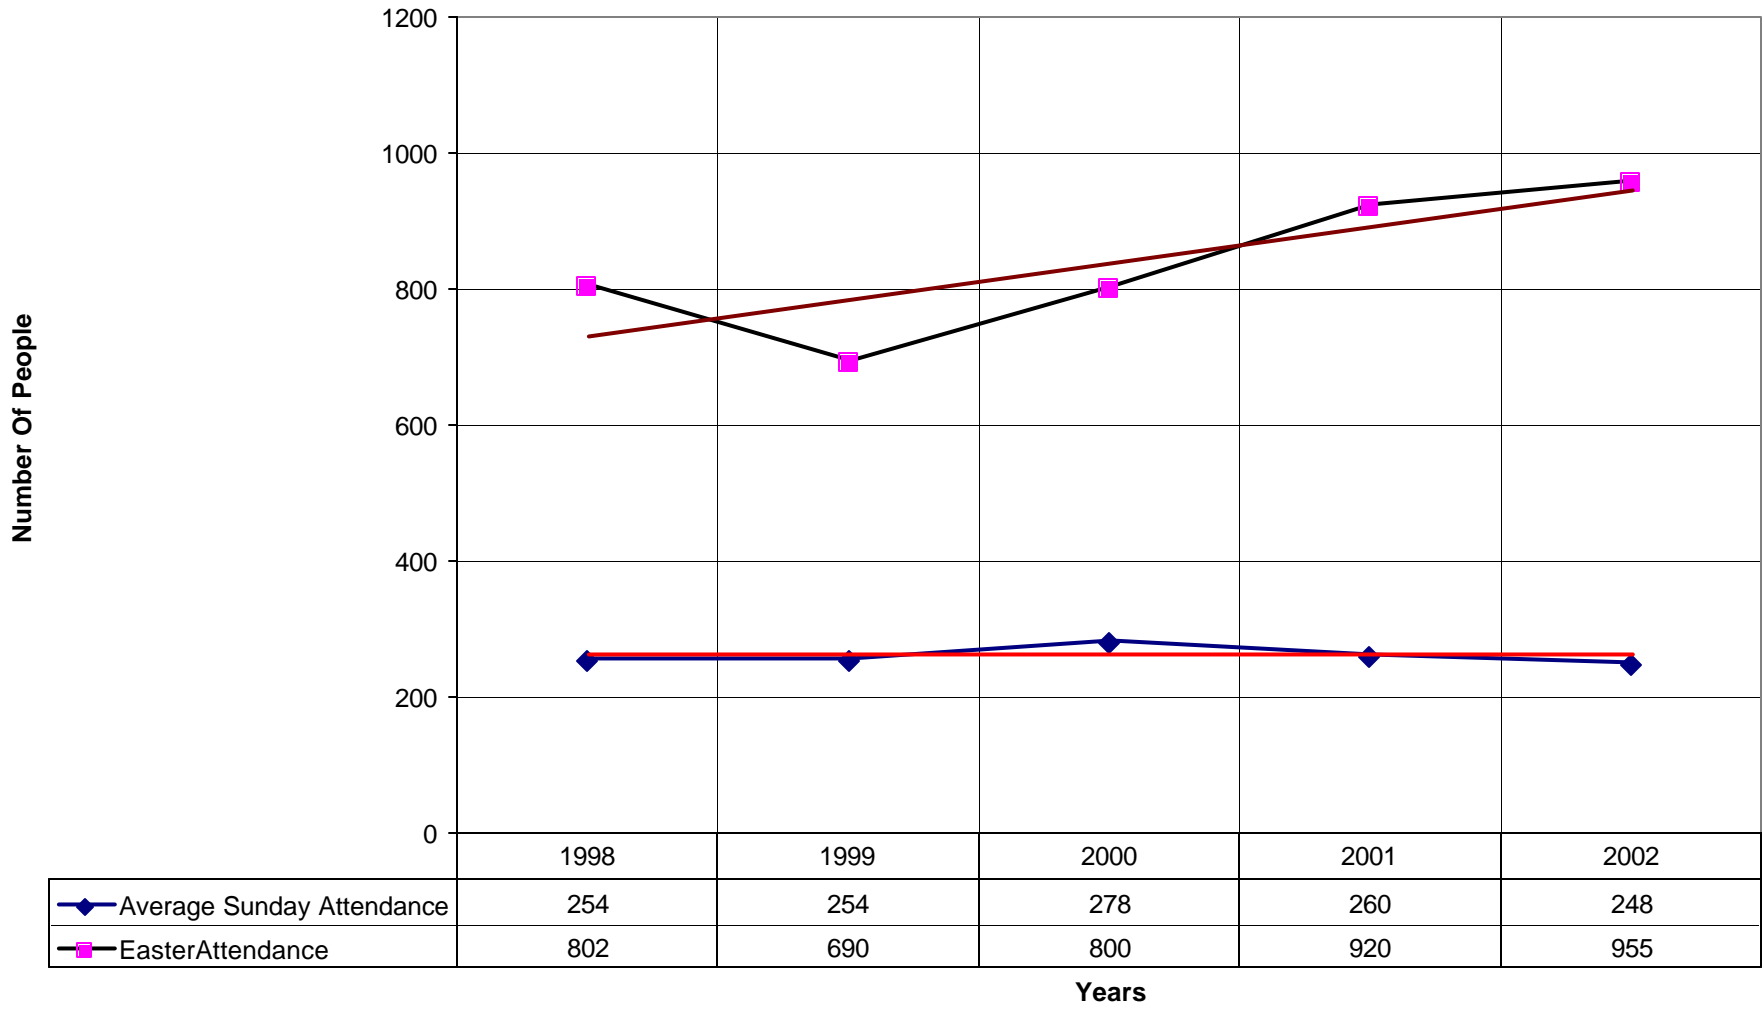

6015 St. Paul's Episcopal Church KEYS

◆ Average Sunday Attendance
 ■ EasterAttendance
 — Linear (Average Sunday Attendance)
 — Linear (EasterAttendance)

6015 St. Paul's Episcopal Church KEYS

◆ EasterAttendance — Linear (EasterAttendance)

◆ Average Sunday Attendance — Linear (Average Sunday Attendance)

6015 St. Paul's Episcopal Church KEYS

◆ Average Sunday Attendance
 ■ EasterAttendance
 — Linear (Average Sunday Attendance)
 — Linear (EasterAttendance)

6015 St. Paul's Episcopal Church KEYS

◆ EasterAttendance — Linear (EasterAttendance)

6015 St. Paul's Episcopal Church KEYS

◆ Number of Baptism — Linear (Number of Baptism)

6015 St. Paul's Episcopal Church KEYS