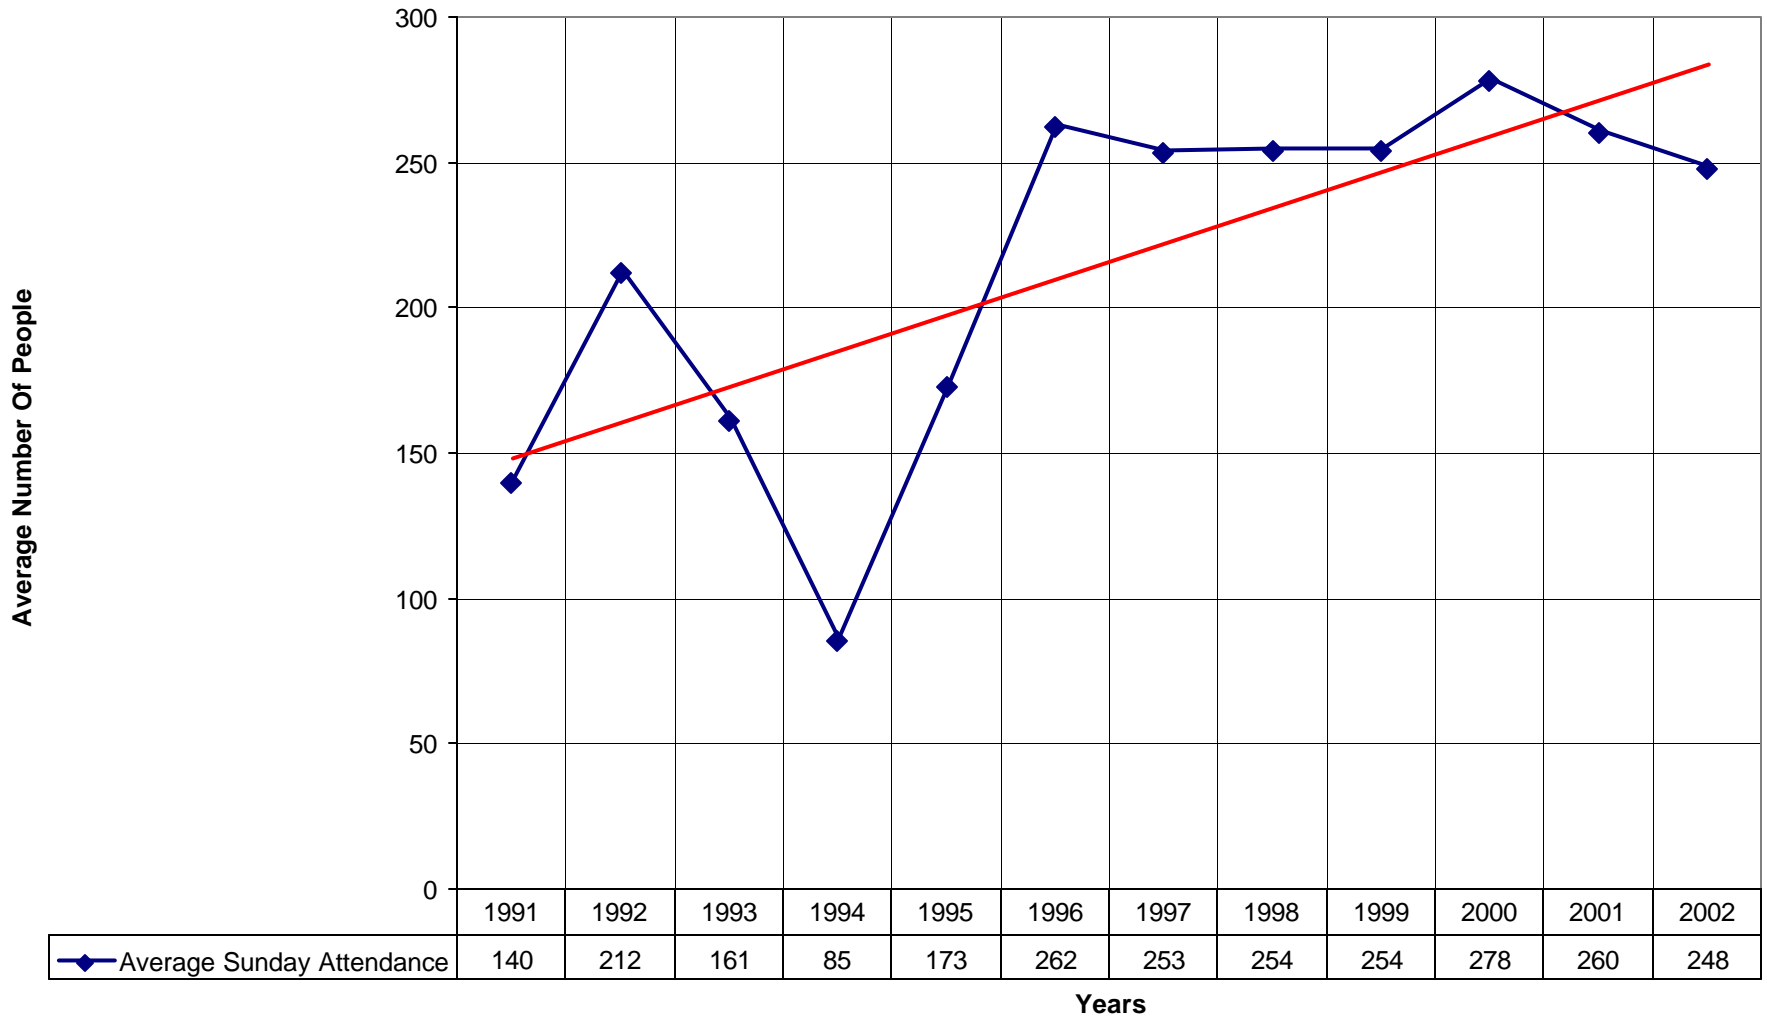

6015 St. Paul's Episcopal Church KEYS

◆ Average Sunday Attendance
 ■ EasterAttendance
 — Linear (Average Sunday Attendance)
 — Linear (EasterAttendance)

6015 St. Paul's Episcopal Church KEYS

◆ EasterAttendance — Linear (EasterAttendance)

◆ Average Sunday Attendance — Linear (Average Sunday Attendance)

6015 St. Paul's Episcopal Church KEYS

◆ Average Sunday Attendance
 ■ EasterAttendance
 — Linear (Average Sunday Attendance)
 — Linear (EasterAttendance)