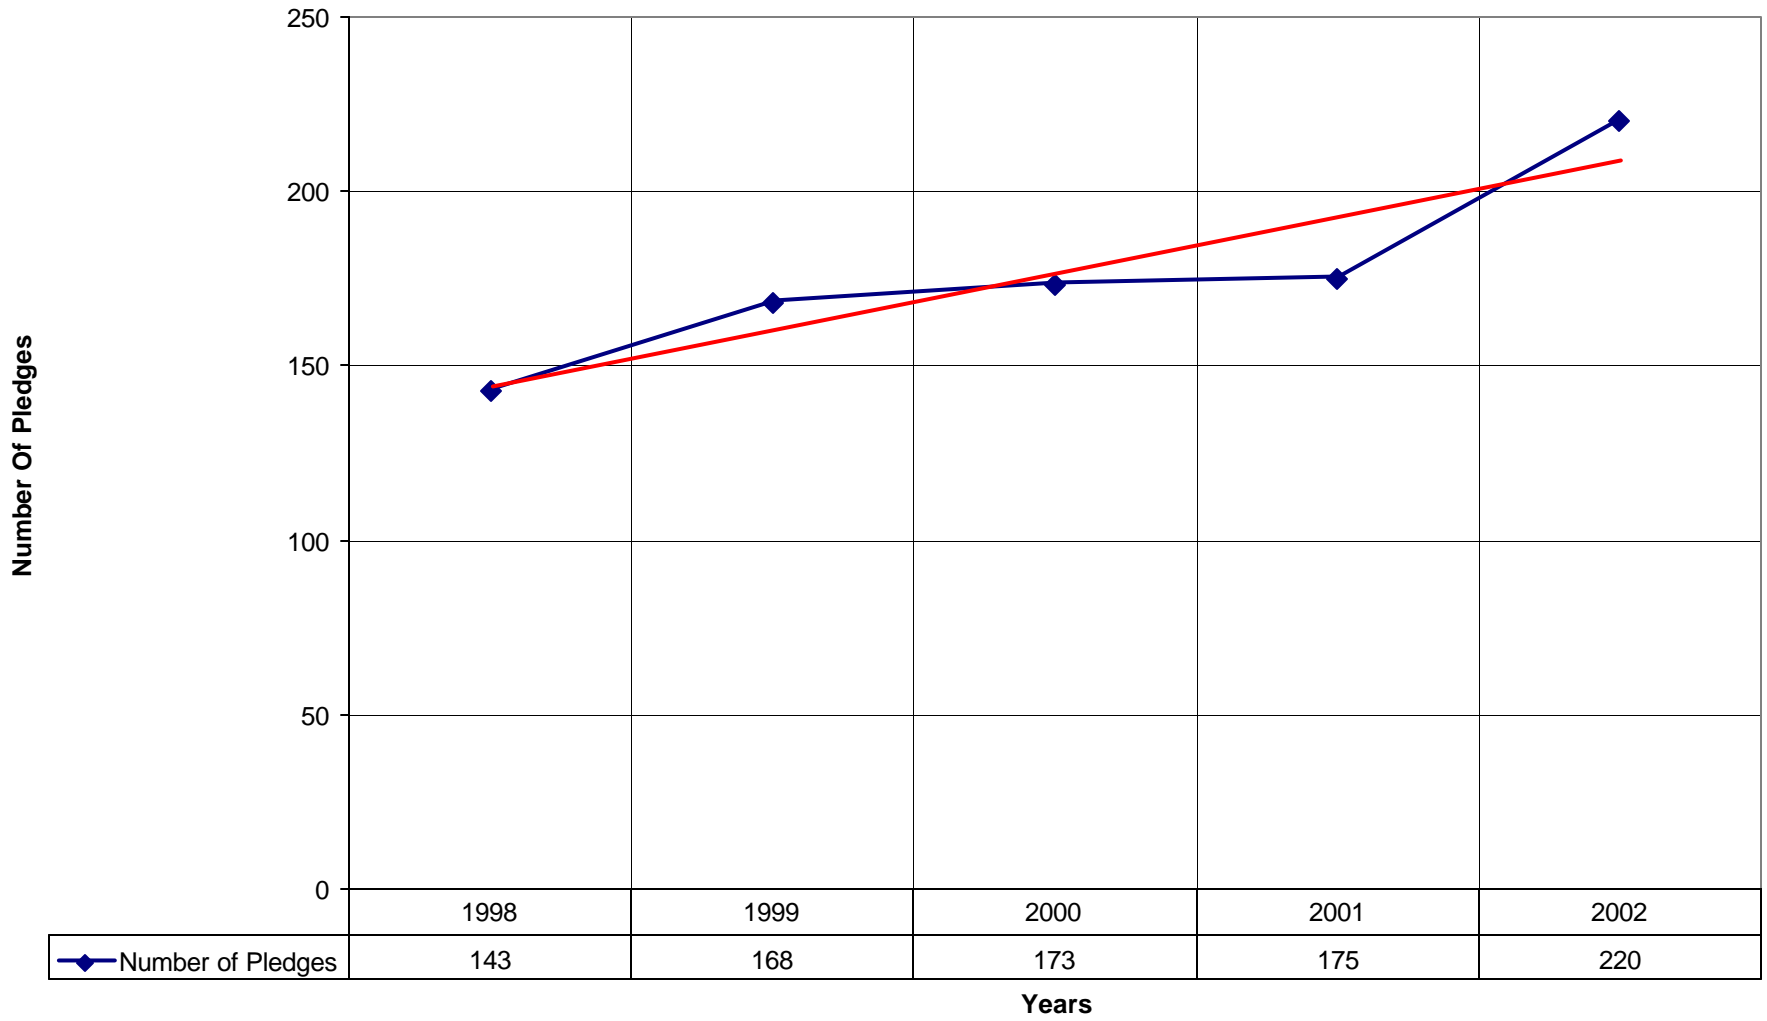

6015 St. Paul's Episcopal Church KEYS

◆ Number of Pledges — Linear (Number of Pledges)