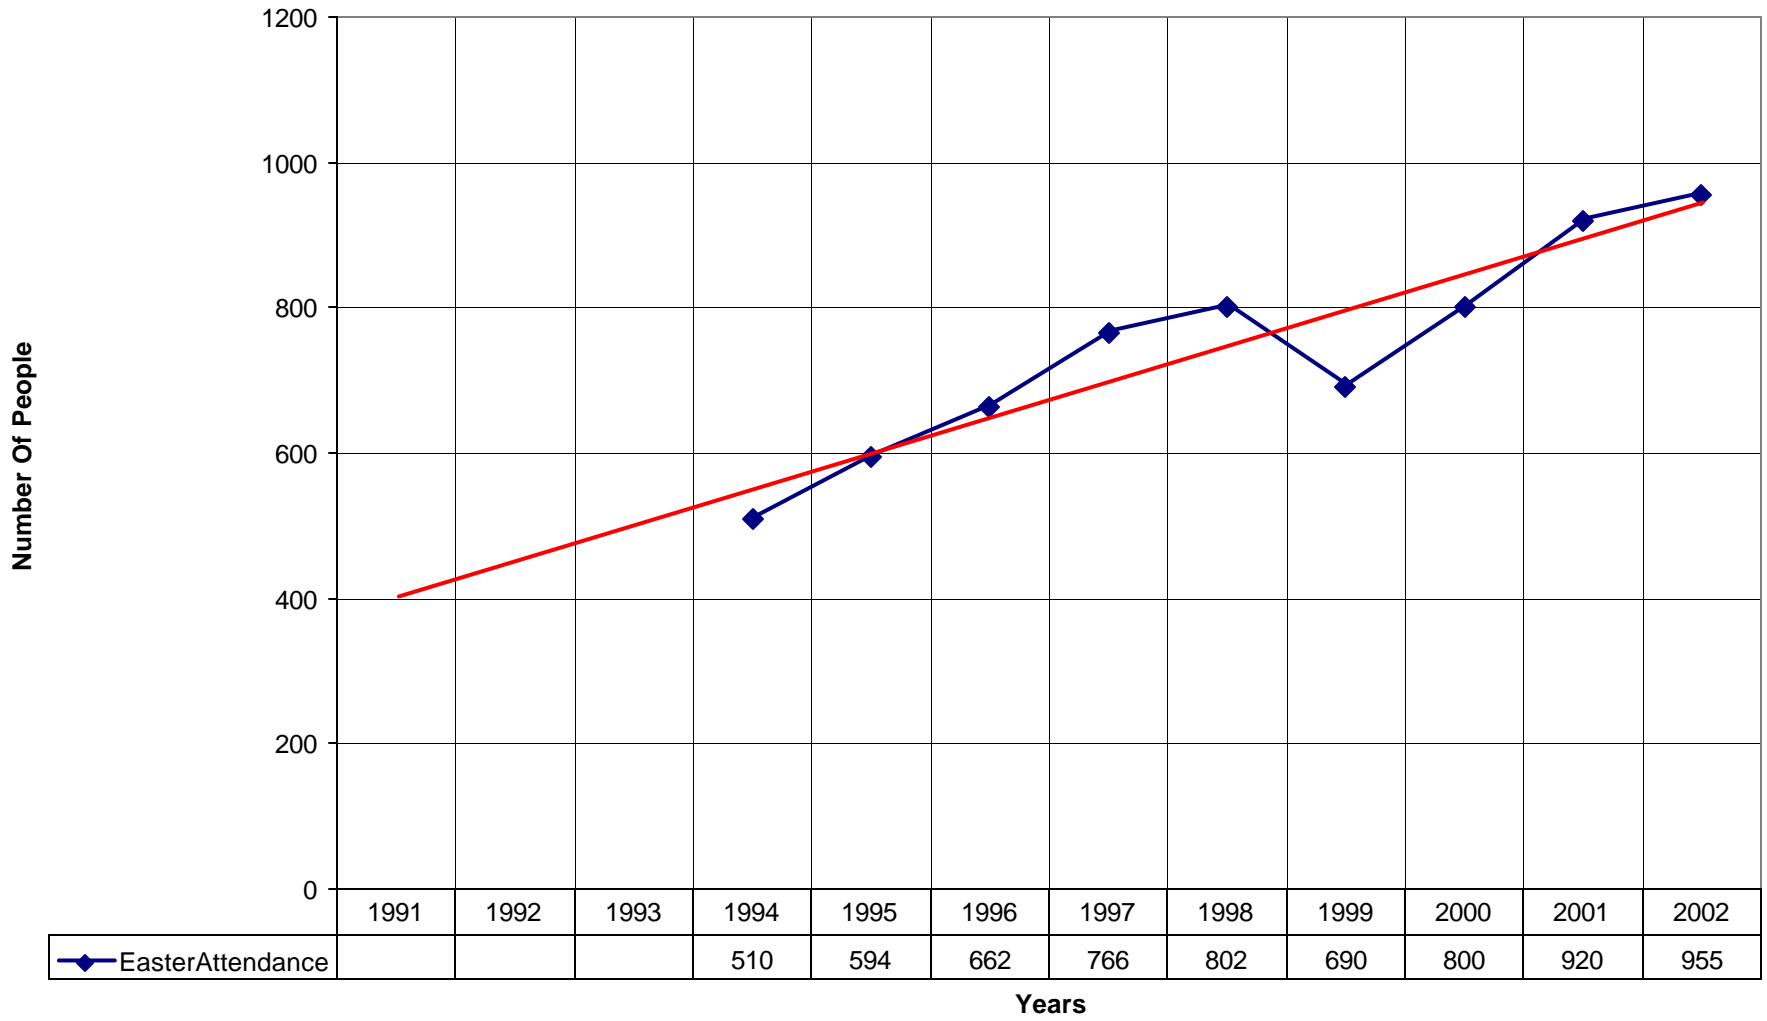

6015 St. Paul's Episcopal Church KEYS

◆ Average Sunday Attendance
 ■ EasterAttendance
 — Linear (Average Sunday Attendance)
 — Linear (EasterAttendance)

6015 St. Paul's Episcopal Church KEYS

◆ EasterAttendance — Linear (EasterAttendance)

◆ Average Sunday Attendance — Linear (Average Sunday Attendance)

6015 St. Paul's Episcopal Church KEYS

◆ Average Sunday Attendance
 ■ EasterAttendance
 — Linear (Average Sunday Attendance)
 — Linear (EasterAttendance)