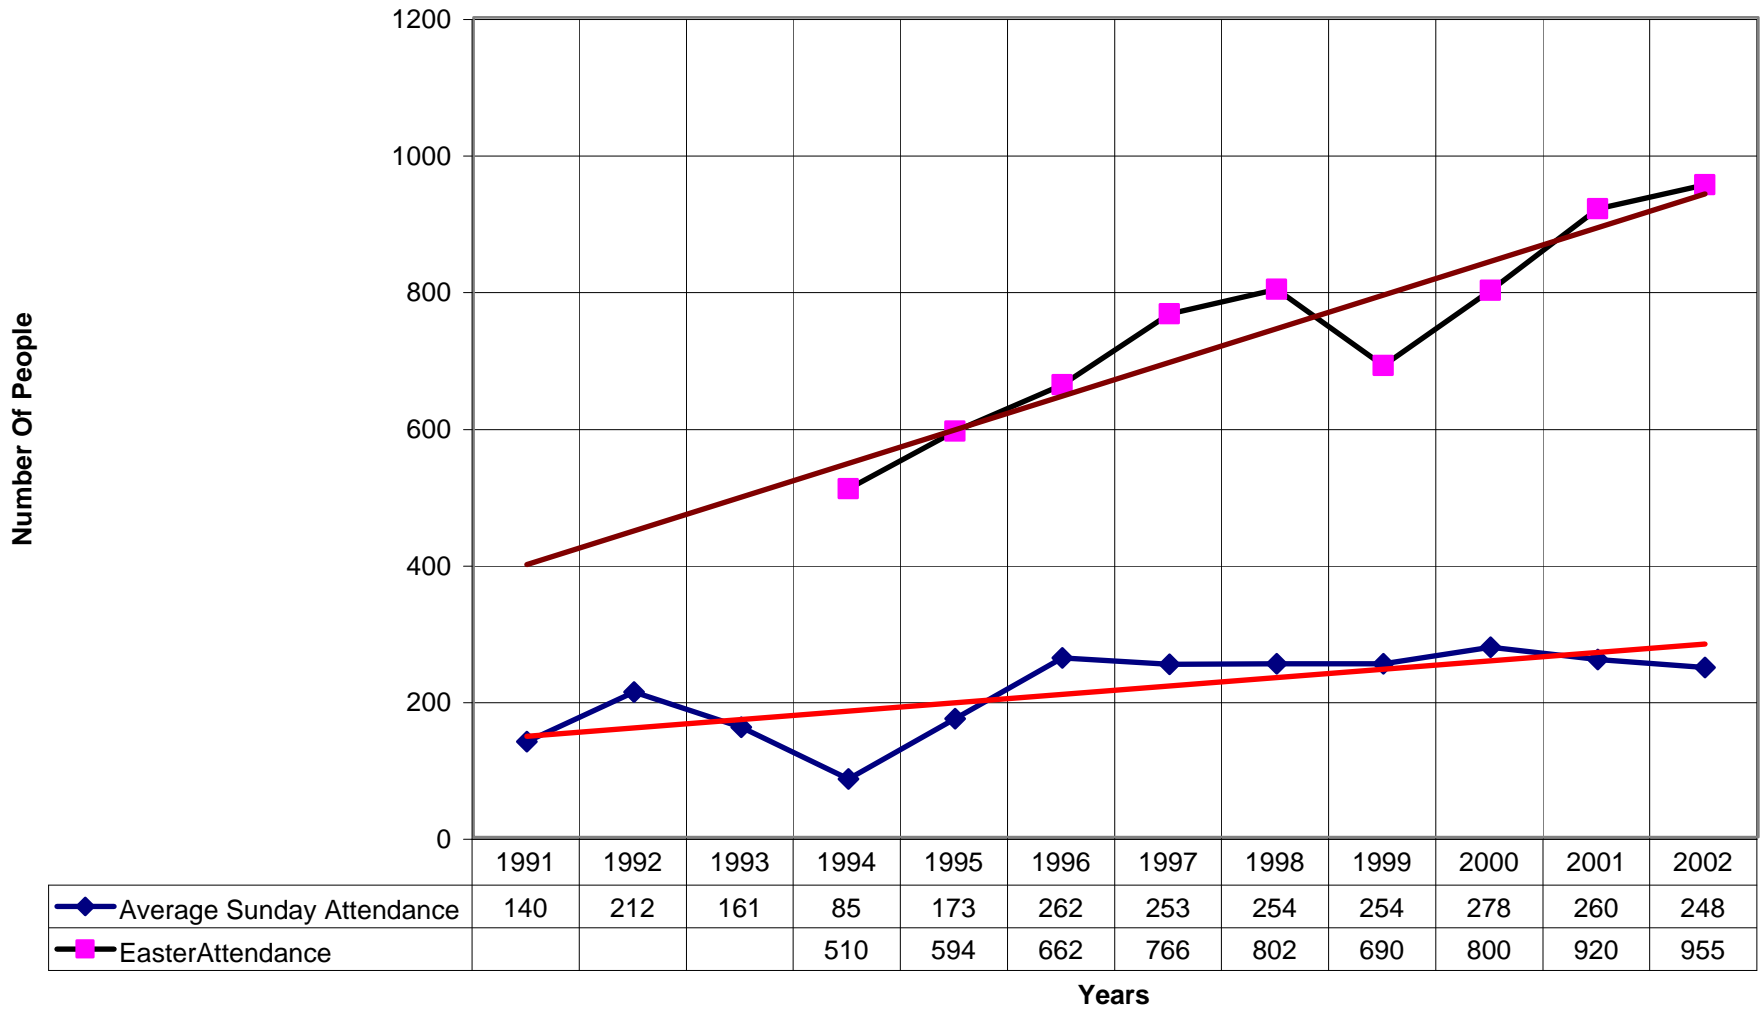

6015 St. Paul's Episcopal Church KEYS

◆ Average Sunday Attendance
 ■ EasterAttendance
 — Linear (Average Sunday Attendance)
 — Linear (EasterAttendance)

6015 St. Paul's Episcopal Church KEYS

◆ EasterAttendance — Linear (EasterAttendance)

◆ Average Sunday Attendance — Linear (Average Sunday Attendance)

6015 St. Paul's Episcopal Church KEYS

◆ Average Sunday Attendance
 ■ EasterAttendance
 — Linear (Average Sunday Attendance)
 — Linear (EasterAttendance)