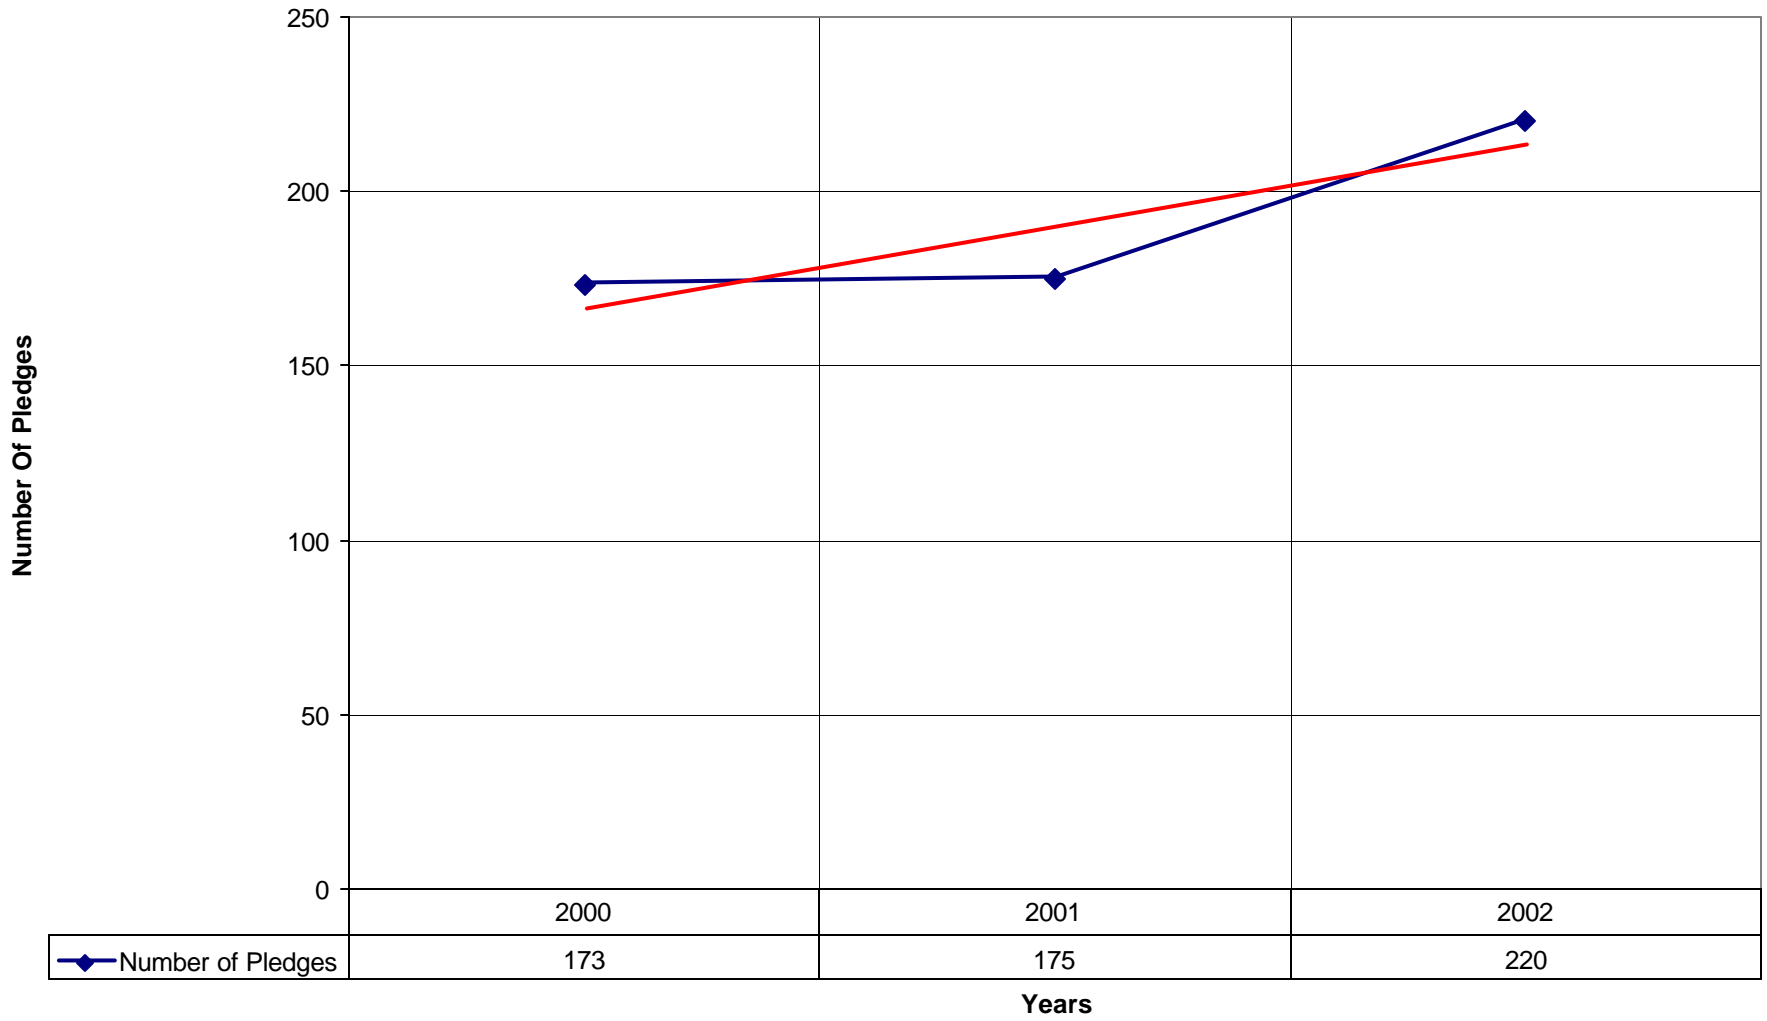

6015 St. Paul's Episcopal Church KEYS

◆ Number of Pledges

2000

173

2001

175

2002

220

Years

◆ Number of Pledges — Linear (Number of Pledges)