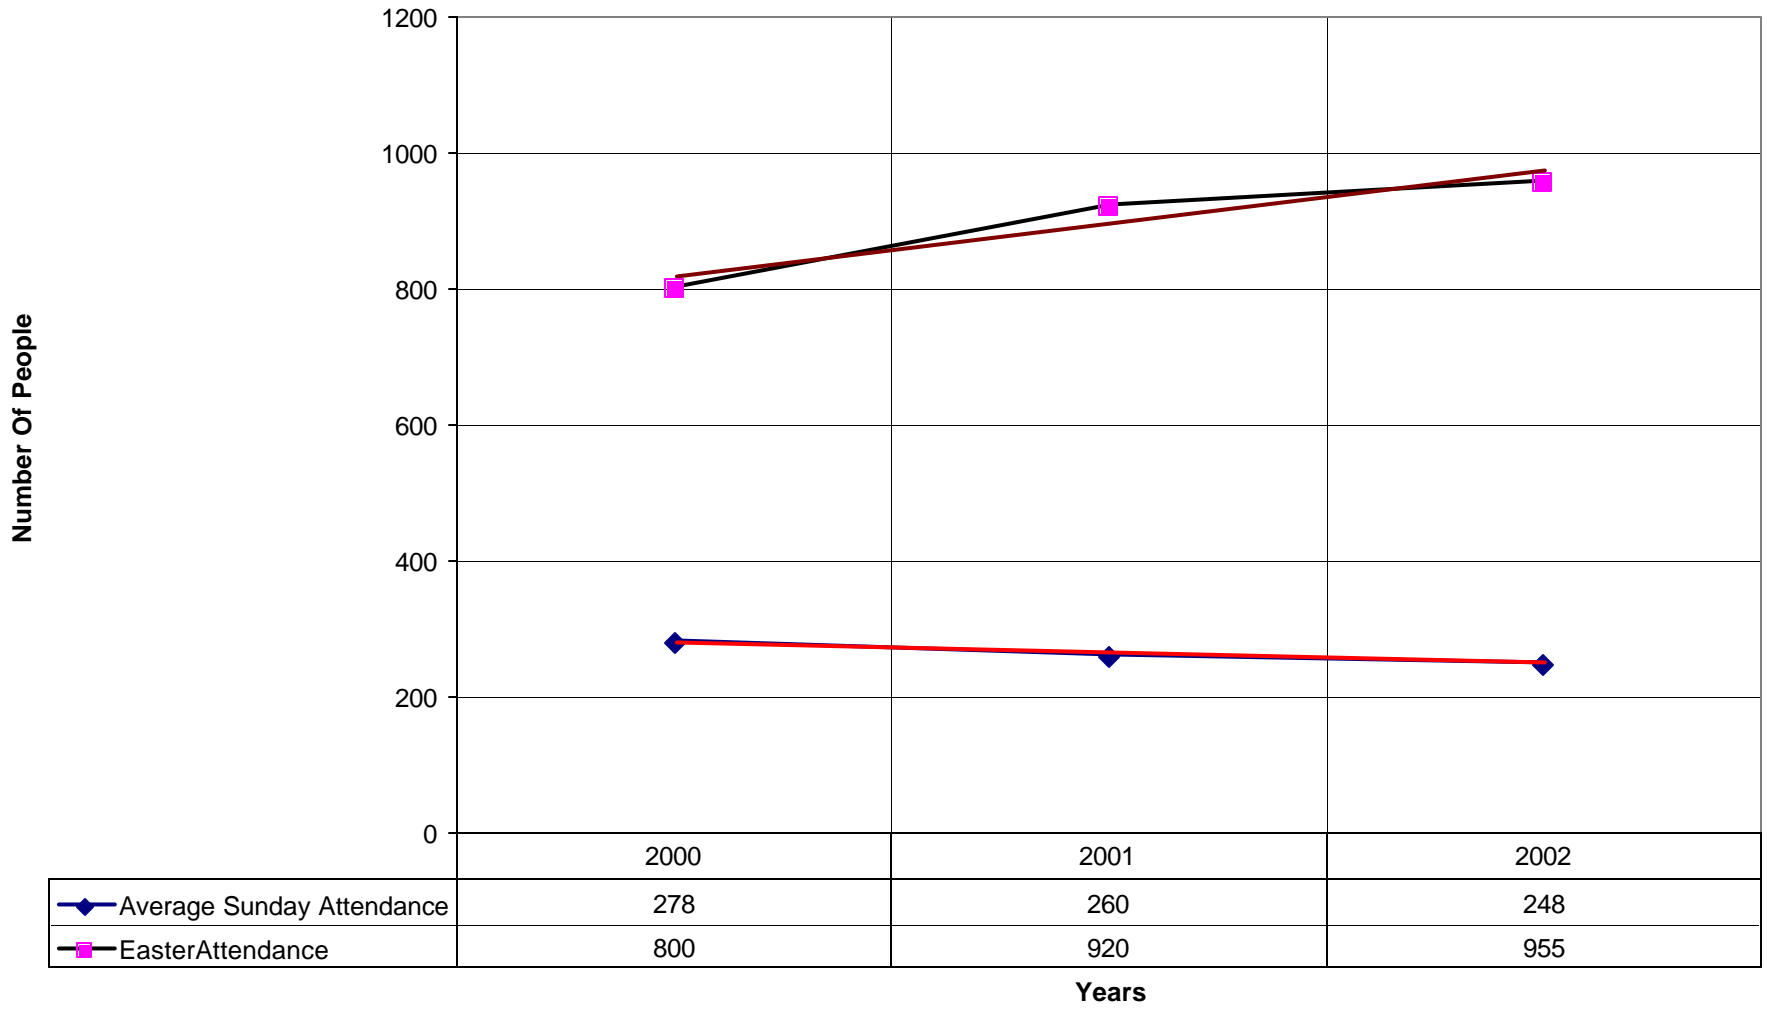

◆ Amt Pledge Payments from Congregation — Linear (Amt Pledge Payments from Congregation)

6015 St. Paul's Episcopal Church KEYS

◆ Number of Pledges — Linear (Number of Pledges)

6015 St. Paul's Episcopal Church KEYS

◆ Average Sunday Attendance — Linear (Average Sunday Attendance)

6015 St. Paul's Episcopal Church KEYS

◆ Average Sunday Attendance
 ■ EasterAttendance
 — Linear (Average Sunday Attendance)
 — Linear (EasterAttendance)