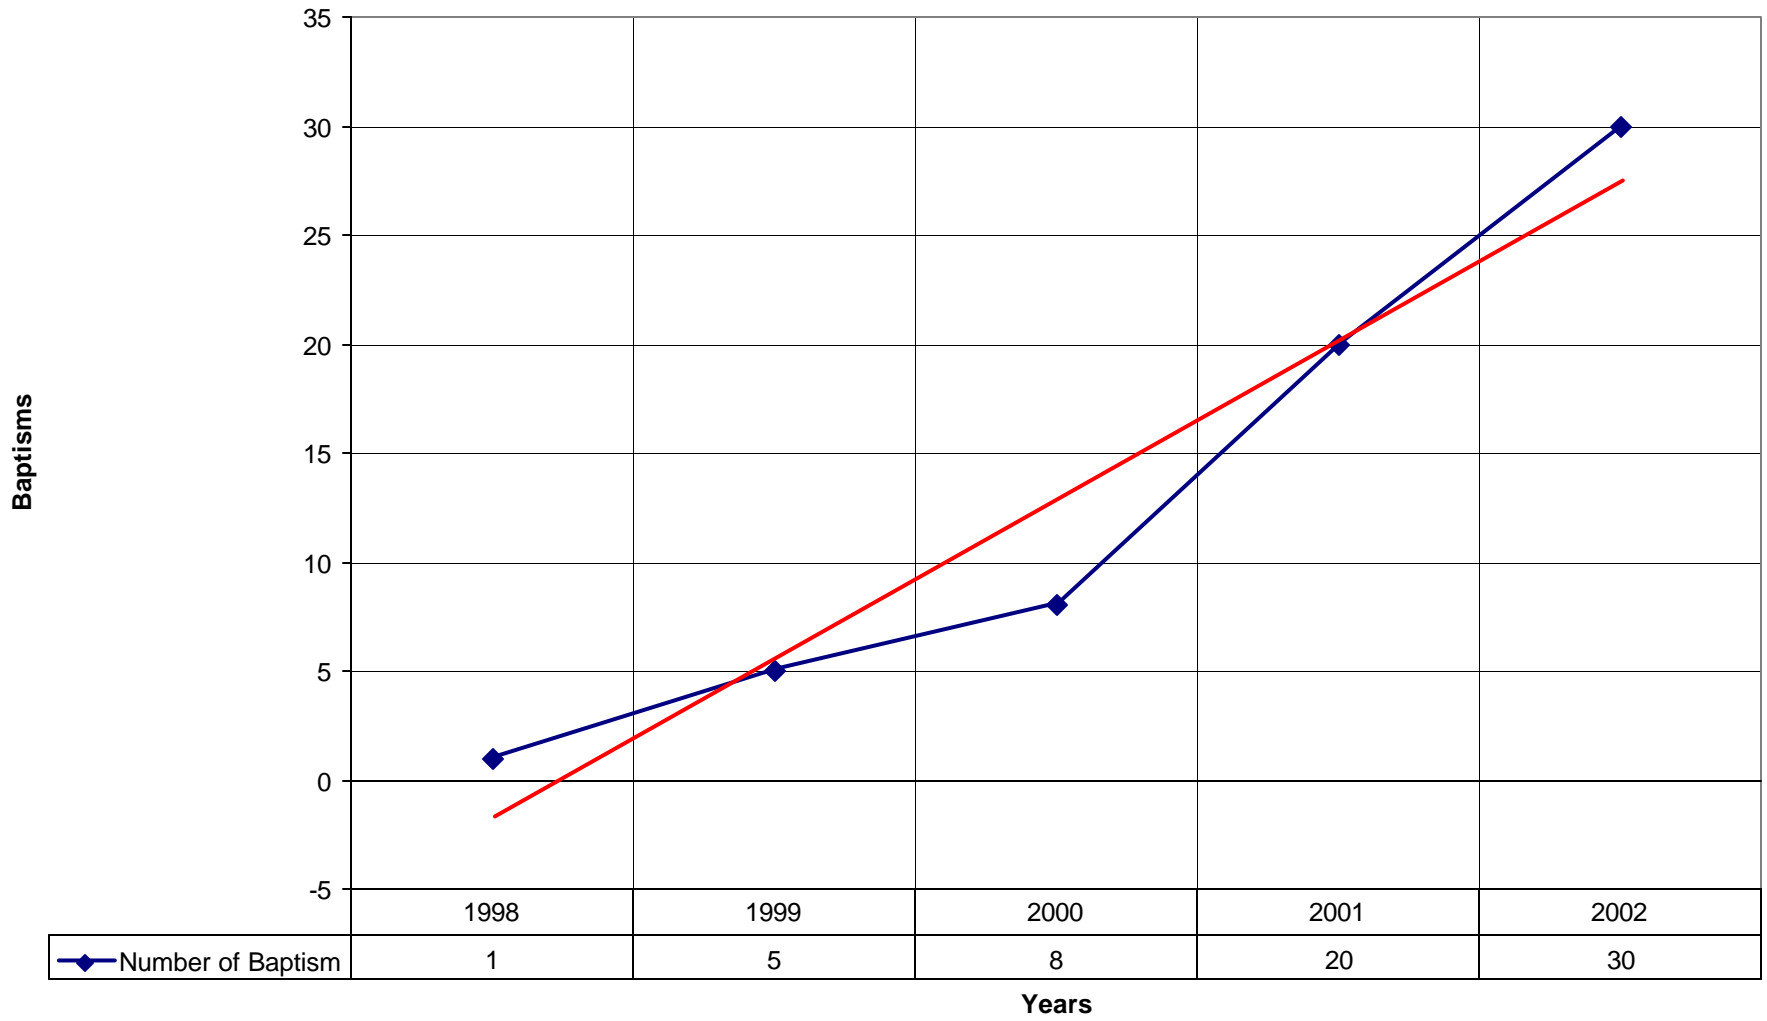

6015 St. Paul's Episcopal Church KEYS

◆ Average Sunday Attendance
 ■ EasterAttendance
 — Linear (Average Sunday Attendance)
 — Linear (EasterAttendance)

6015 St. Paul's Episcopal Church KEYS

◆ EasterAttendance — Linear (EasterAttendance)

◆ Average Sunday Attendance — Linear (Average Sunday Attendance)

6015 St. Paul's Episcopal Church KEYS

◆ Average Sunday Attendance
 ■ EasterAttendance
 — Linear (Average Sunday Attendance)
 — Linear (EasterAttendance)

6015 St. Paul's Episcopal Church KEYS

◆ EasterAttendance — Linear (EasterAttendance)

6015 St. Paul's Episcopal Church KEYS

◆ Number of Baptism — Linear (Number of Baptism)

6015 St. Paul's Episcopal Church KEYS