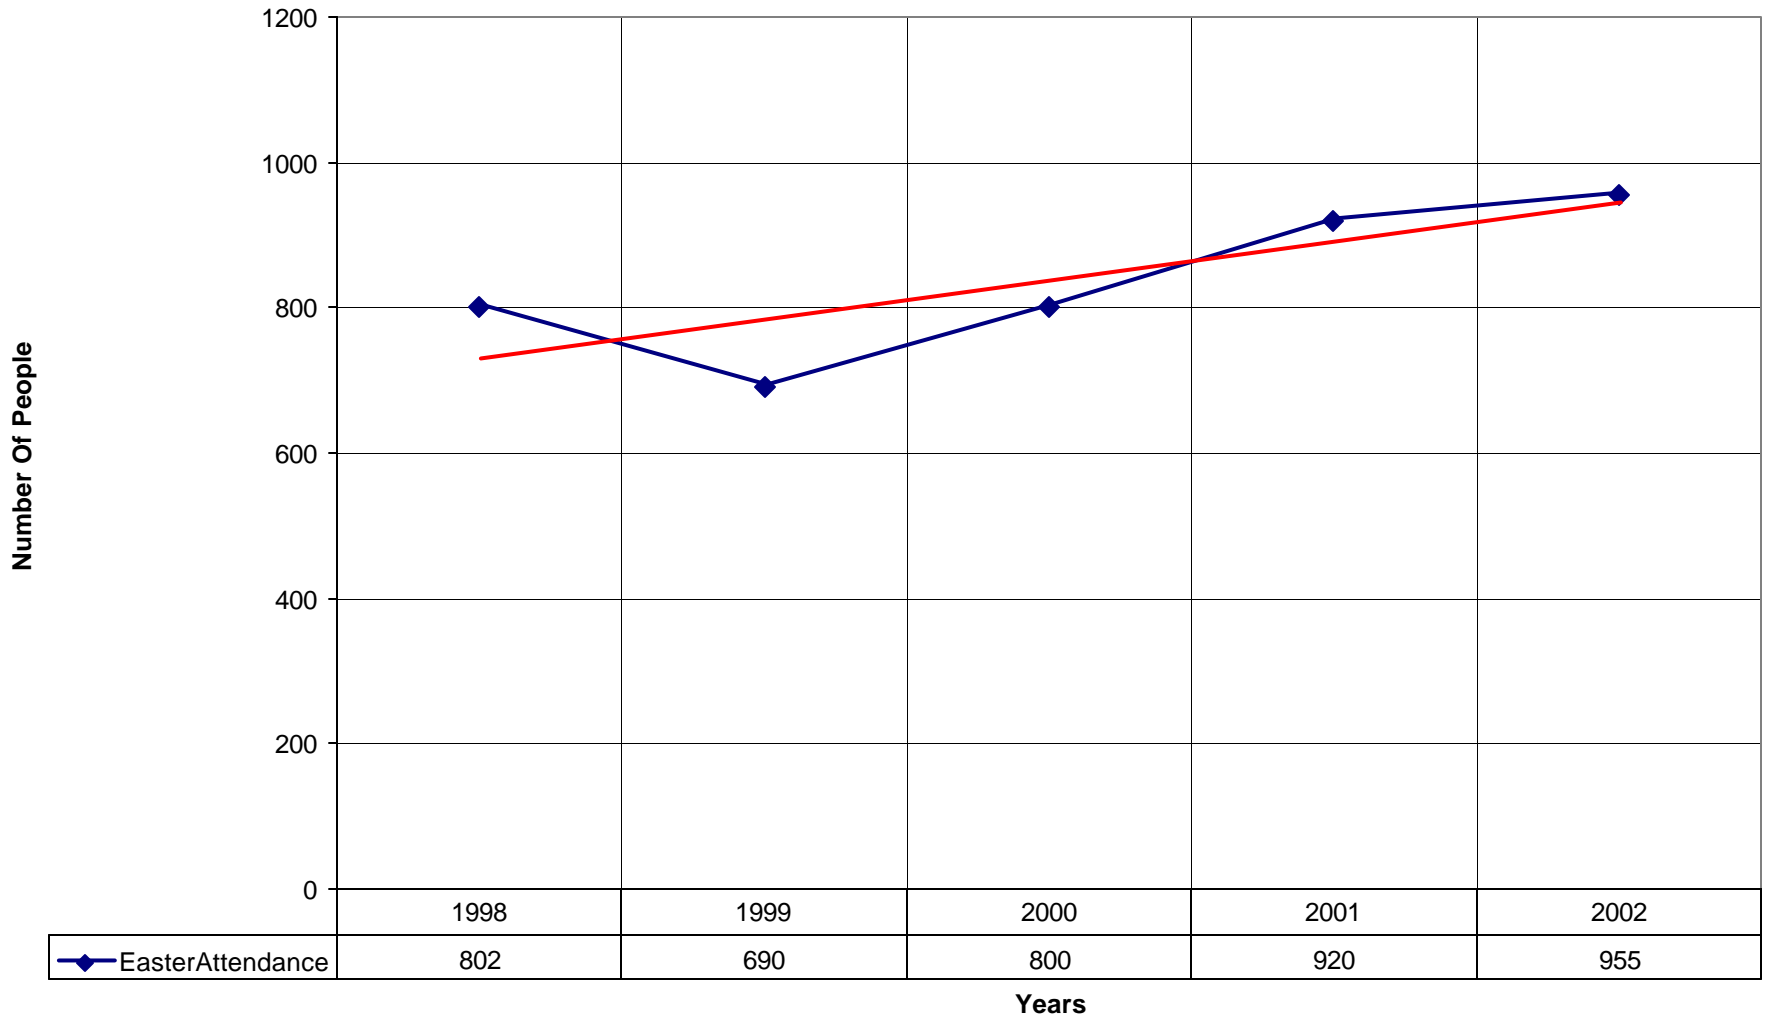

6015 St. Paul's Episcopal Church KEYS

◆ EasterAttendance — Linear (EasterAttendance)