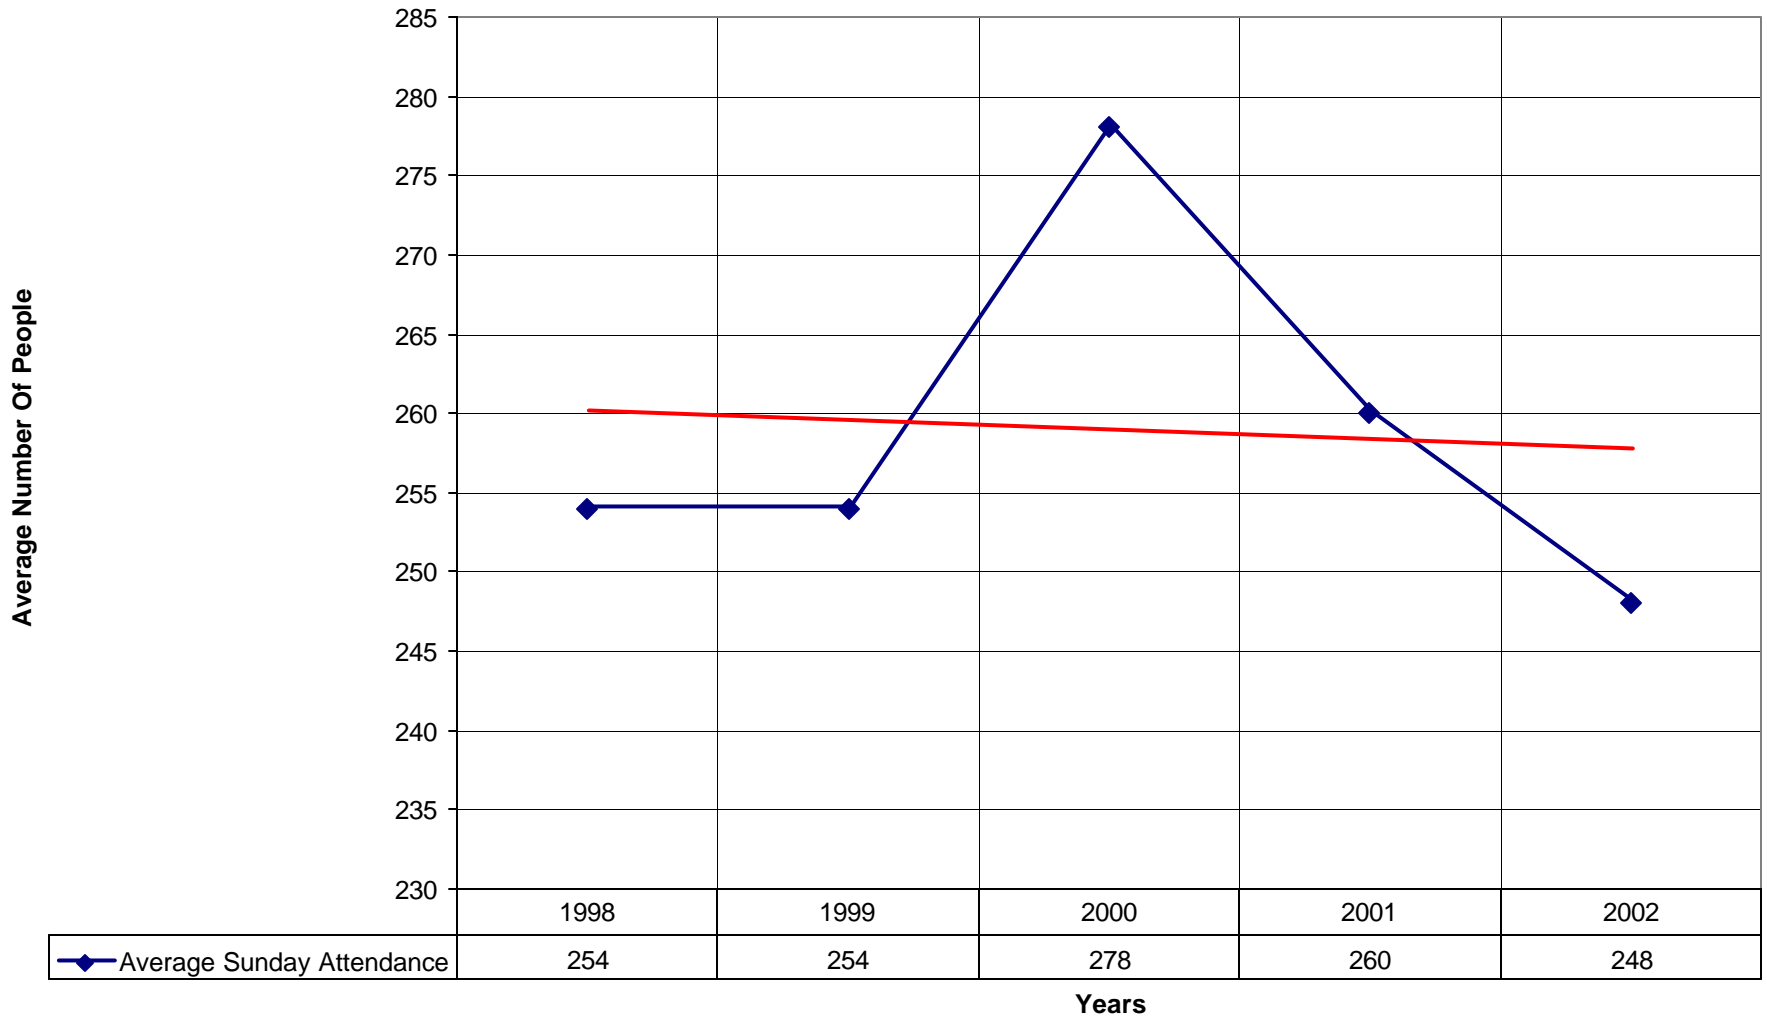

6015 St. Paul's Episcopal Church KEYS

◆ Average Sunday Attendance — Linear (Average Sunday Attendance)