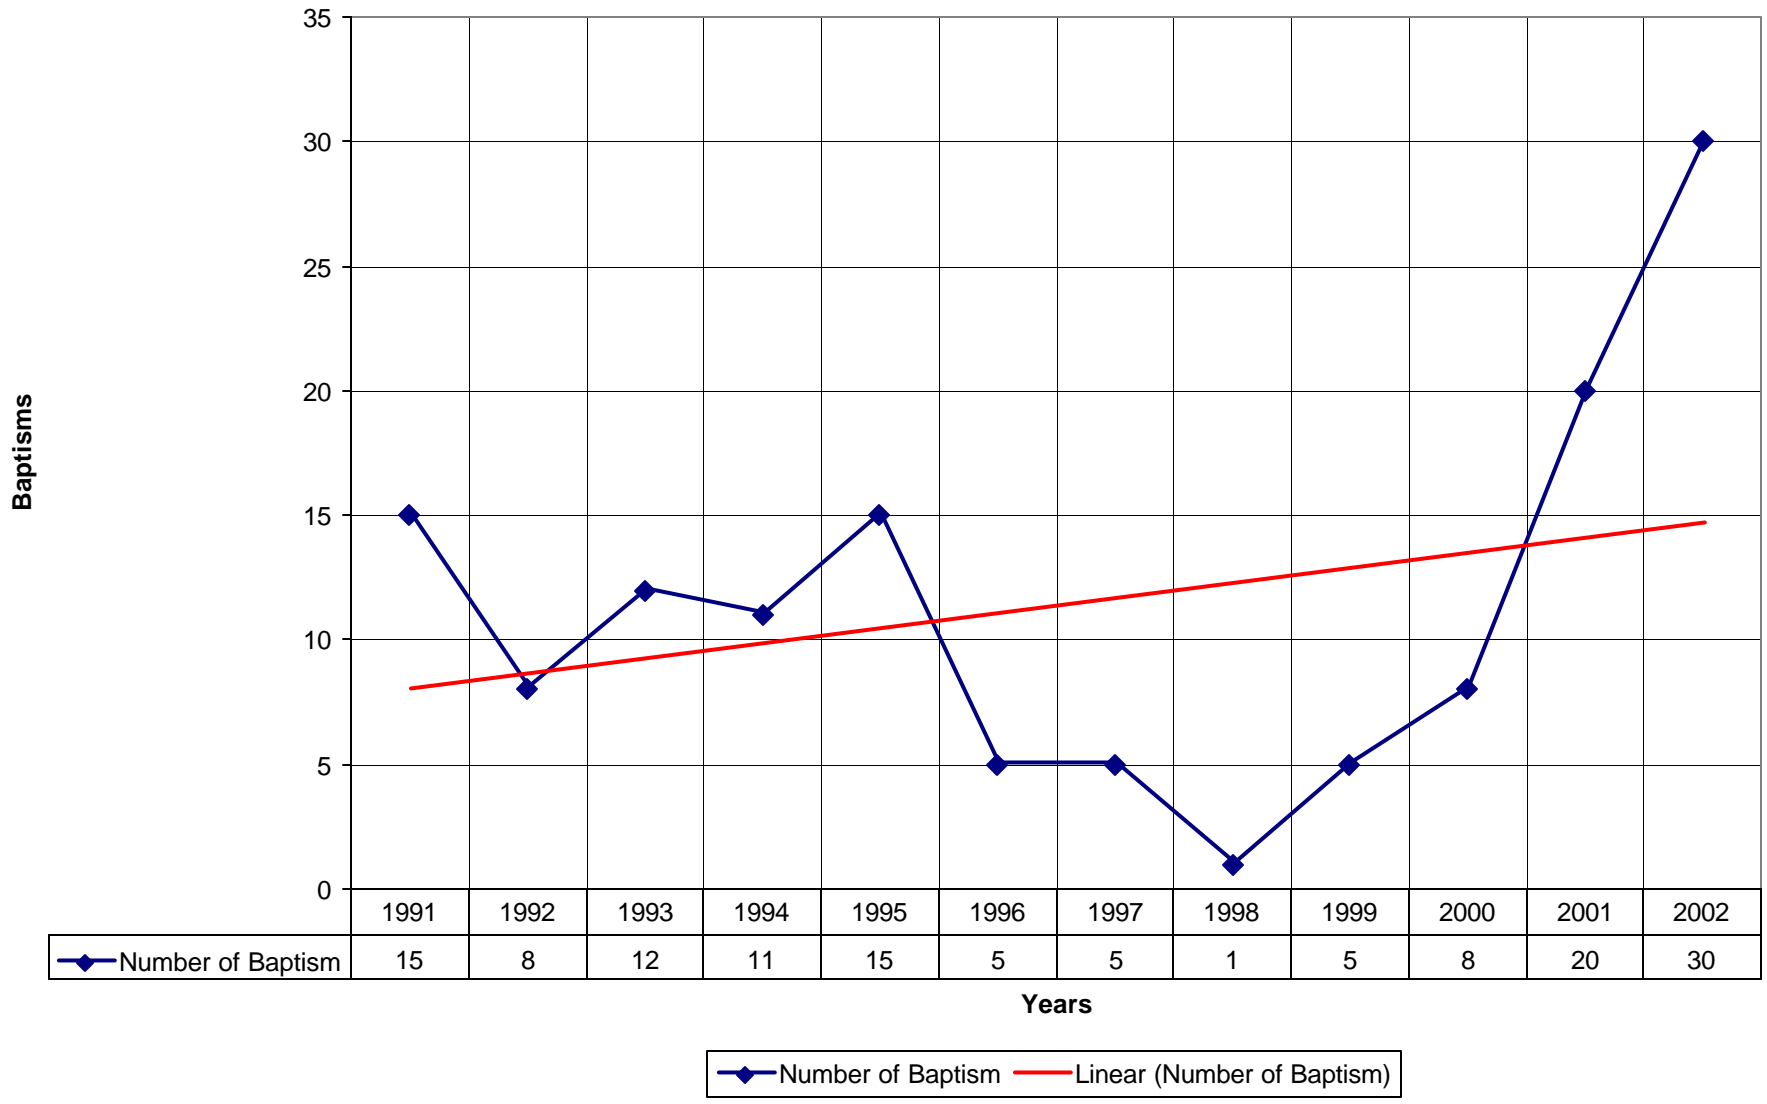

6015 St. Paul's Episcopal Church KEYS