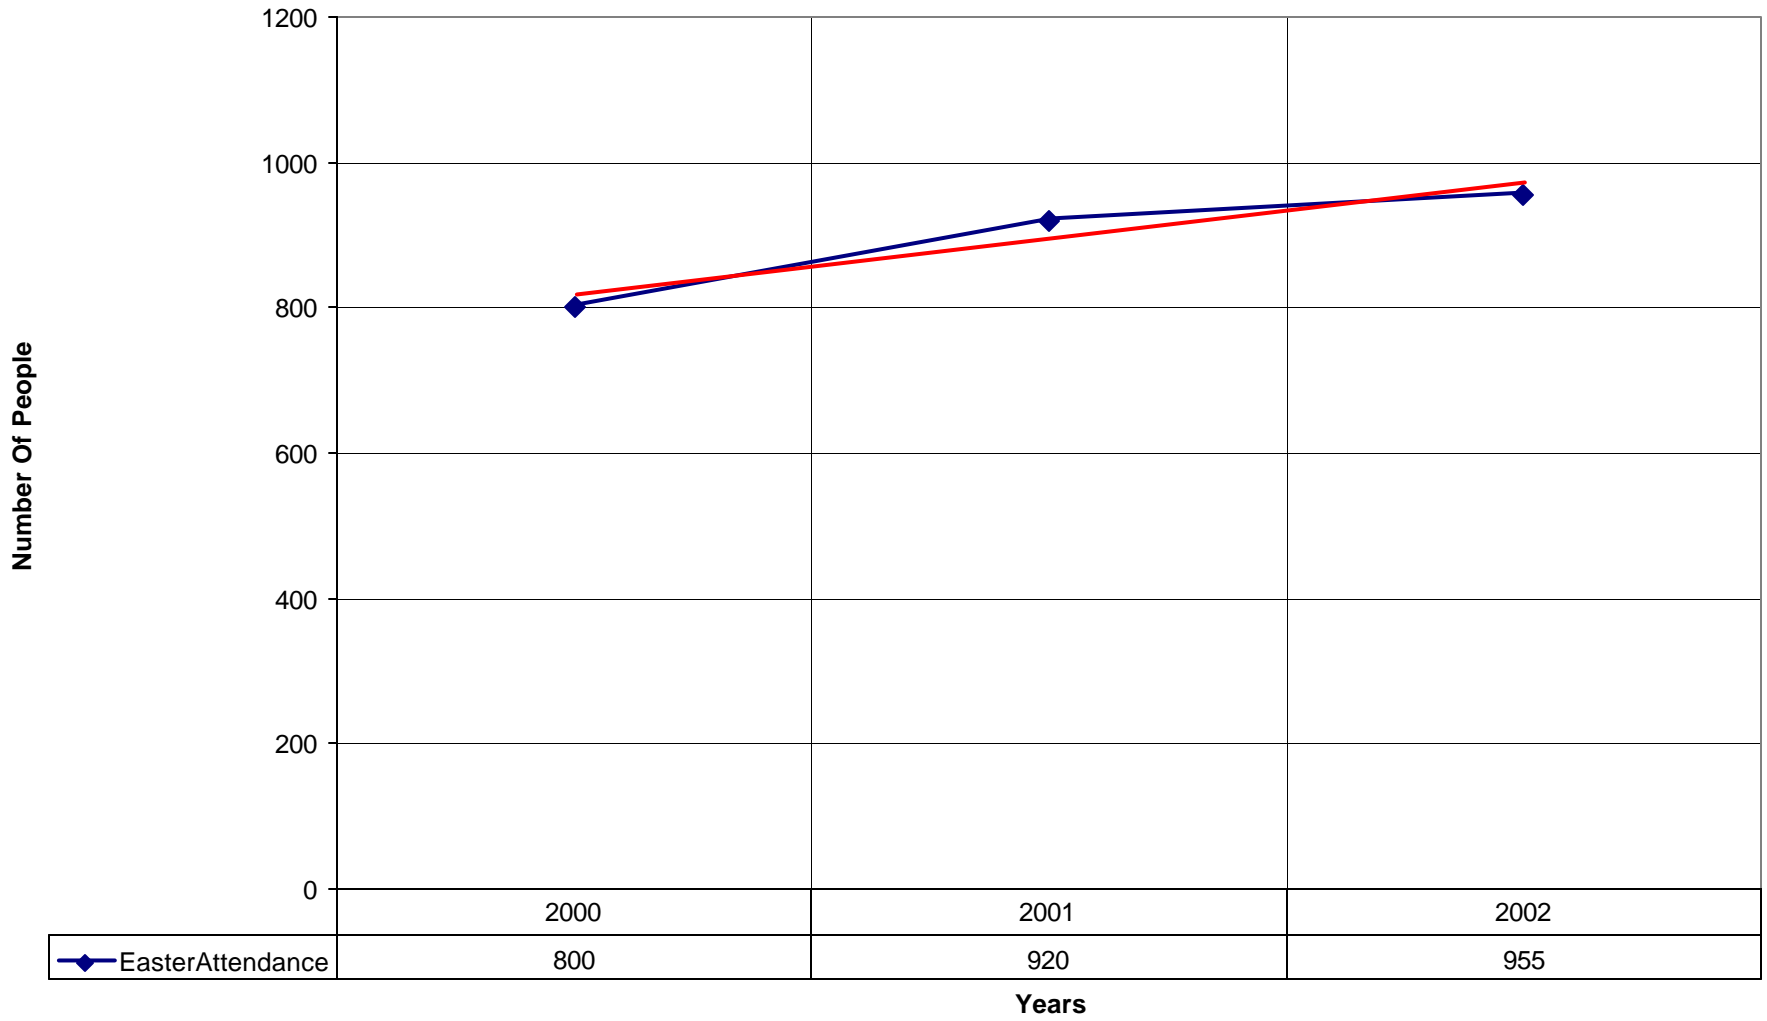

6015 St. Paul's Episcopal Church KEYS

◆ EasterAttendance — Linear (EasterAttendance)