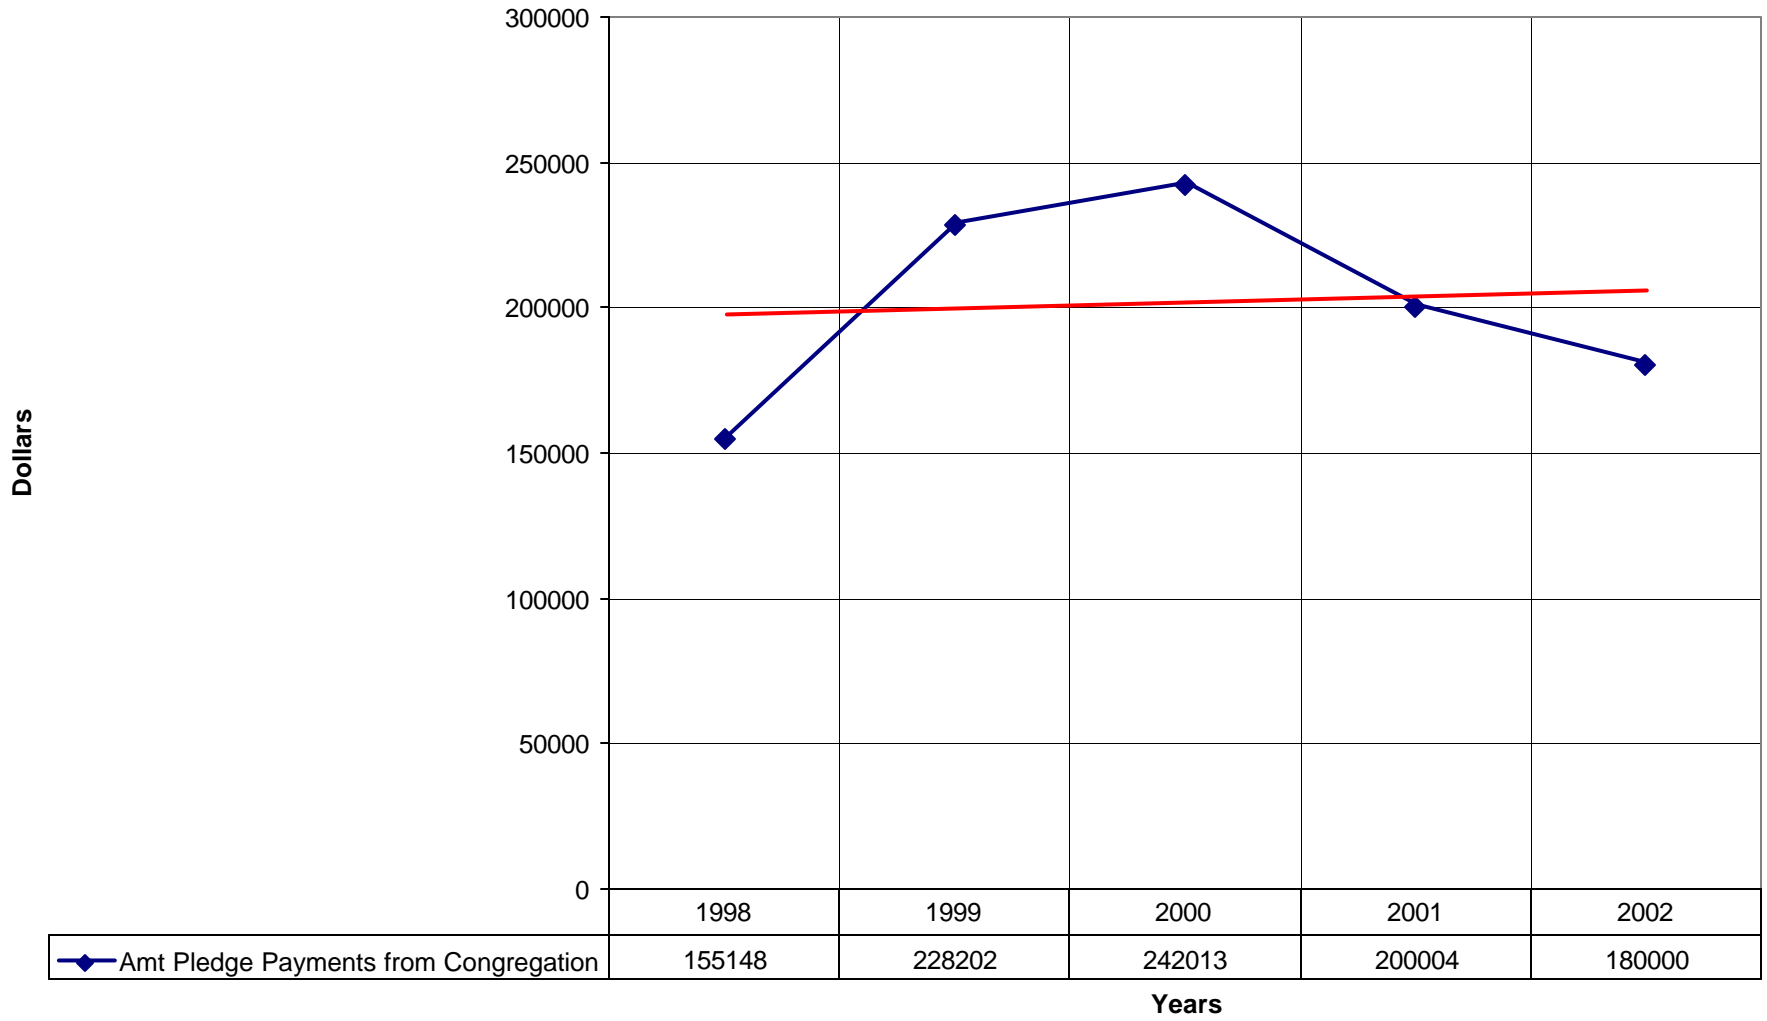

◆ Average Sunday Attendance — Linear (Average Sunday Attendance)

6015 St. Paul's Episcopal Church KEYS

◆ Average Sunday Attendance
 ■ EasterAttendance
 — Linear (Average Sunday Attendance)
 — Linear (EasterAttendance)

6015 St. Paul's Episcopal Church KEYS

◆ EasterAttendance — Linear (EasterAttendance)

6015 St. Paul's Episcopal Church KEYS

◆ Number of Baptism — Linear (Number of Baptism)

6015 St. Paul's Episcopal Church KEYS