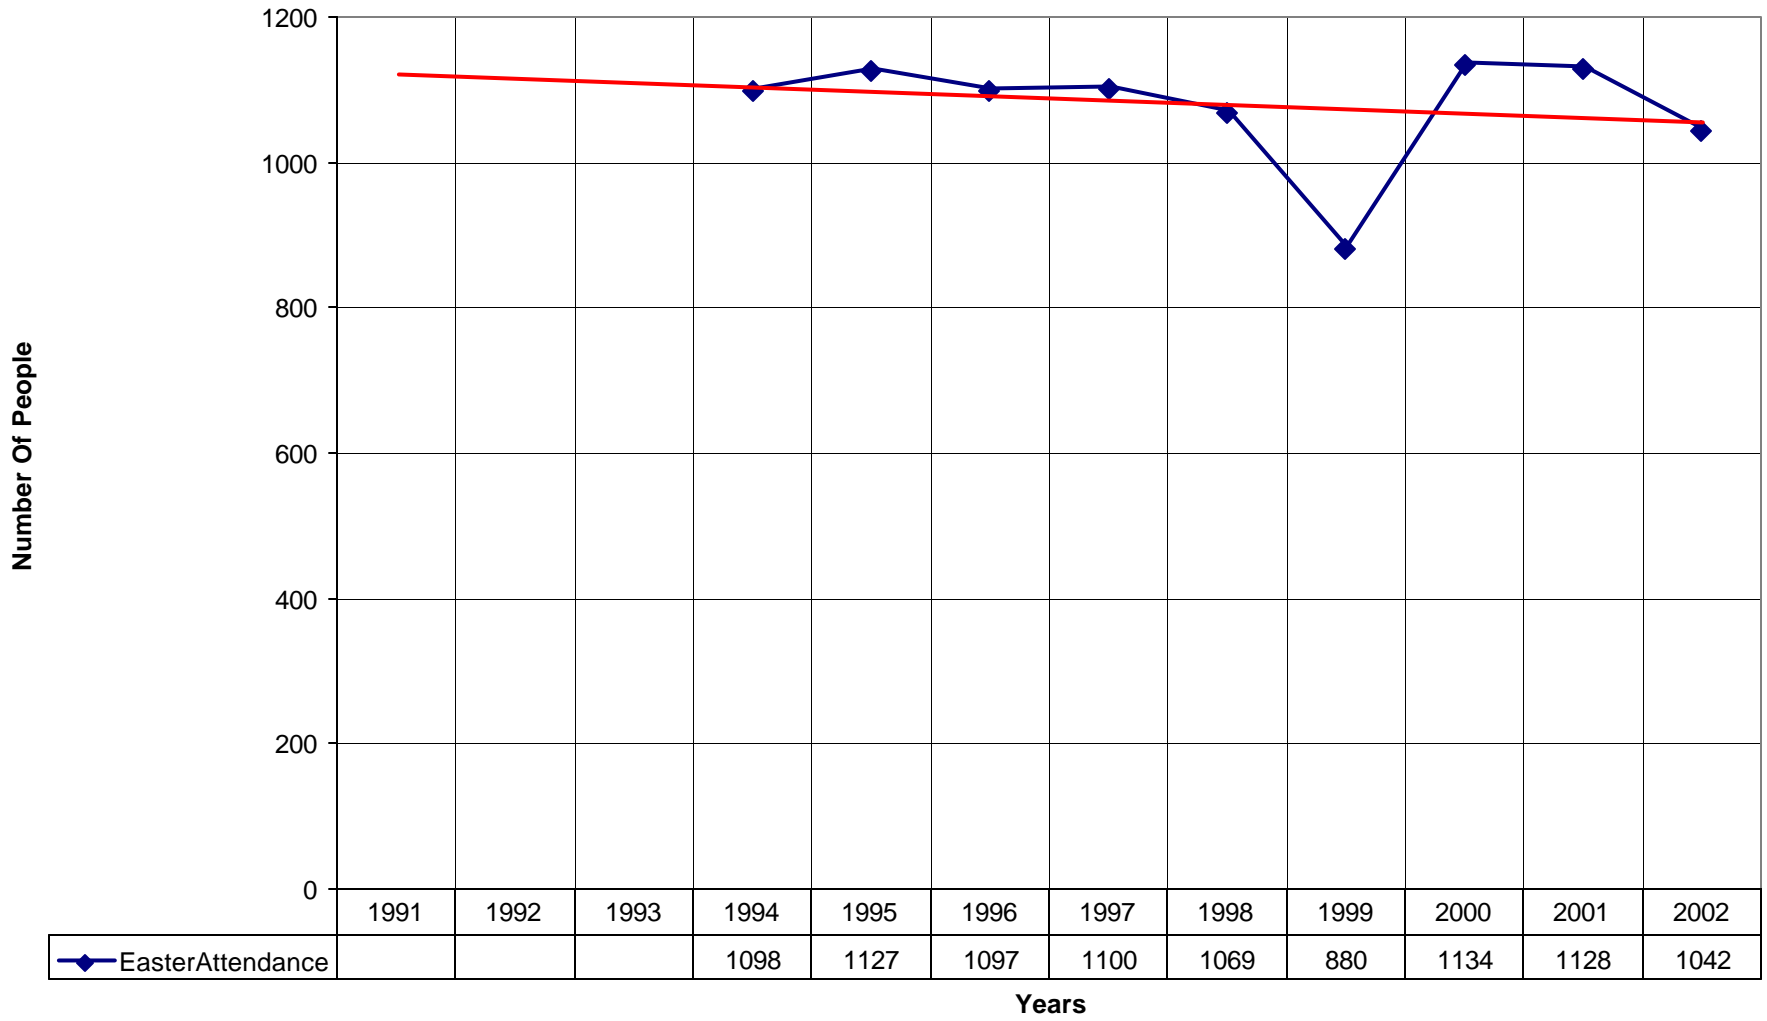

5039 St. Thomas' Episcopal Church SD

◆ Average Sunday Attendance
 ■ EasterAttendance
 — Linear (Average Sunday Attendance)
 — Linear (EasterAttendance)

5039 St. Thomas' Episcopal Church SD

◆ EasterAttendance — Linear (EasterAttendance)

5039 St. Thomas' Episcopal Church SD

◆ Number of Baptism — Linear (Number of Baptism)

5039 St. Thomas' Episcopal Church SD

◆ Amt Pledge Payments from Congregation — Linear (Amt Pledge Payments from Congregation)

5039 St. Thomas' Episcopal Church SD

5039 St. Thomas' Episcopal Church SD

◆ Average Sunday Attendance — Linear (Average Sunday Attendance)

5039 St. Thomas' Episcopal Church SD

◆ Average Sunday Attendance
 ■ EasterAttendance
 — Linear (Average Sunday Attendance)
 — Linear (EasterAttendance)

◆ Average Sunday Attendance
 ■ EasterAttendance
 — Linear (Average Sunday Attendance)
 — Linear (EasterAttendance)

5039 St. Thomas' Episcopal Church SD

◆ EasterAttendance — Linear (EasterAttendance)

5039 St. Thomas' Episcopal Church SD