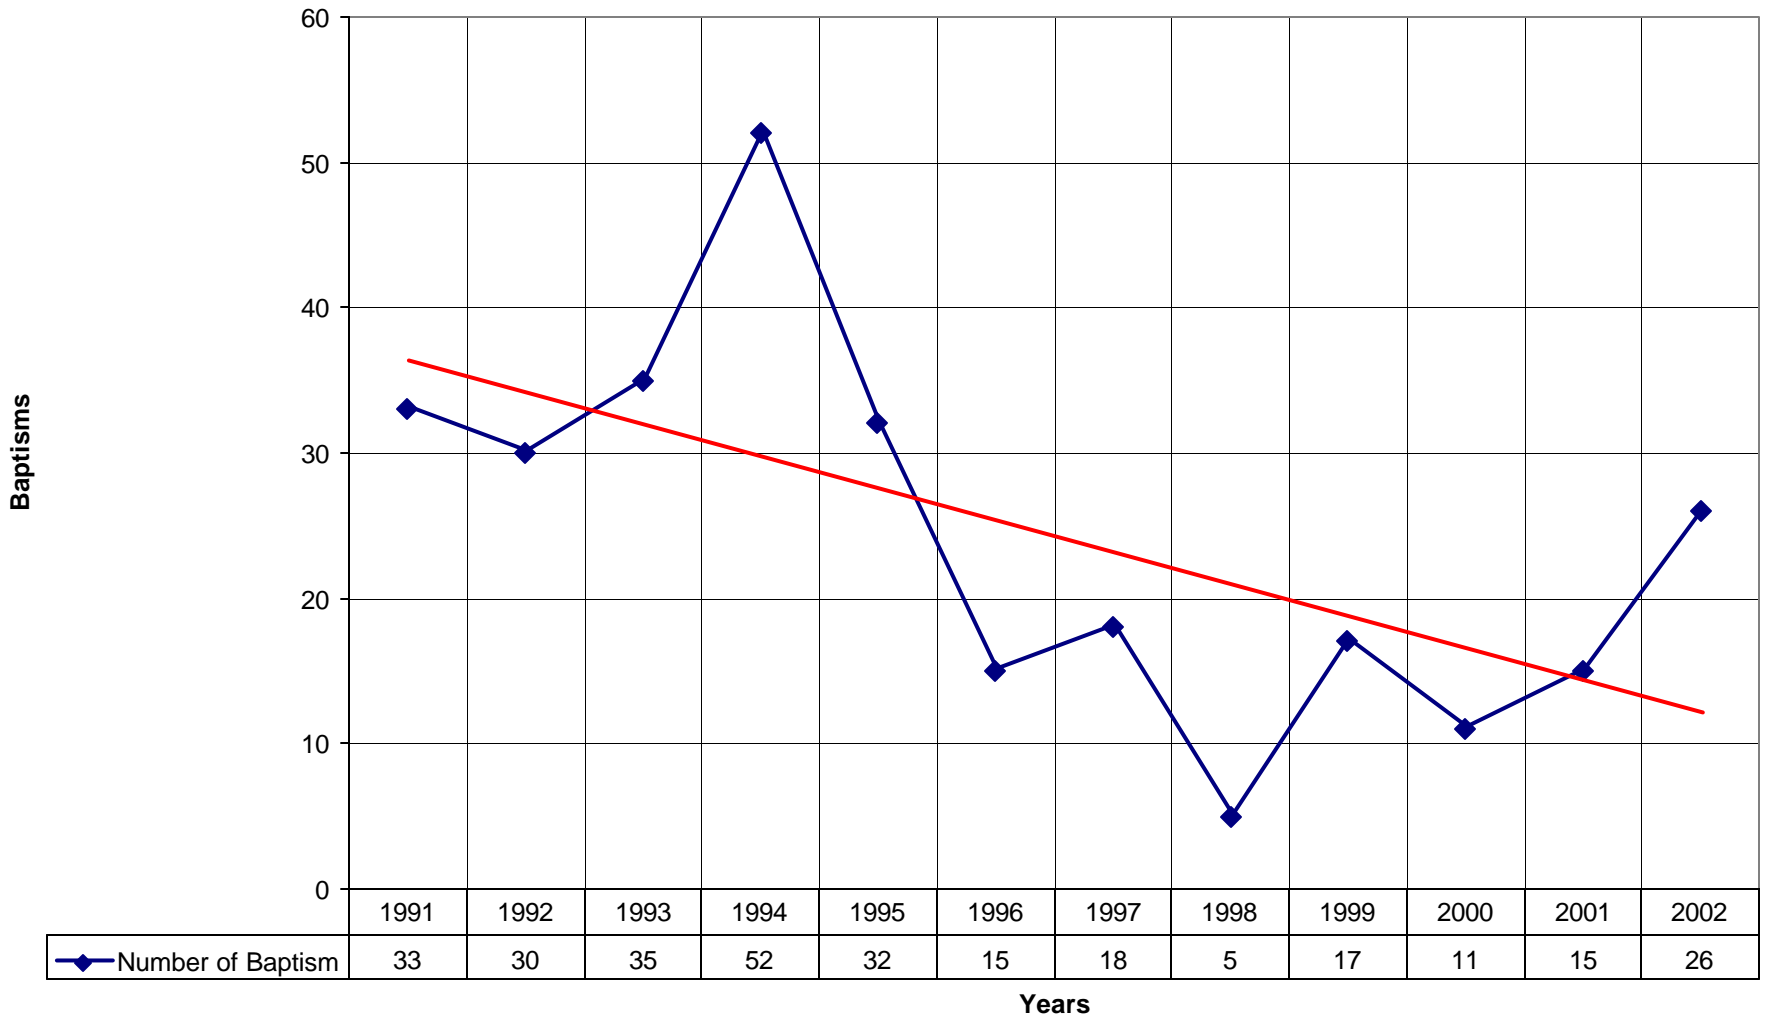

5039 St. Thomas' Episcopal Church SD

◆ Average Sunday Attendance
 ■ EasterAttendance
 — Linear (Average Sunday Attendance)
 — Linear (EasterAttendance)

5039 St. Thomas' Episcopal Church SD

◆ EasterAttendance — Linear (EasterAttendance)

5039 St. Thomas' Episcopal Church SD

◆ Number of Baptism — Linear (Number of Baptism)

5039 St. Thomas' Episcopal Church SD

◆ Amt Pledge Payments from Congregation — Linear (Amt Pledge Payments from Congregation)

5039 St. Thomas' Episcopal Church SD

5039 St. Thomas' Episcopal Church SD

◆ Average Sunday Attendance — Linear (Average Sunday Attendance)

5039 St. Thomas' Episcopal Church SD

◆ Average Sunday Attendance
 ■ EasterAttendance
 — Linear (Average Sunday Attendance)
 — Linear (EasterAttendance)

◆ Average Sunday Attendance
 ■ EasterAttendance
 — Linear (Average Sunday Attendance)
 — Linear (EasterAttendance)

5039 St. Thomas' Episcopal Church SD

◆ EasterAttendance — Linear (EasterAttendance)

5039 St. Thomas' Episcopal Church SD