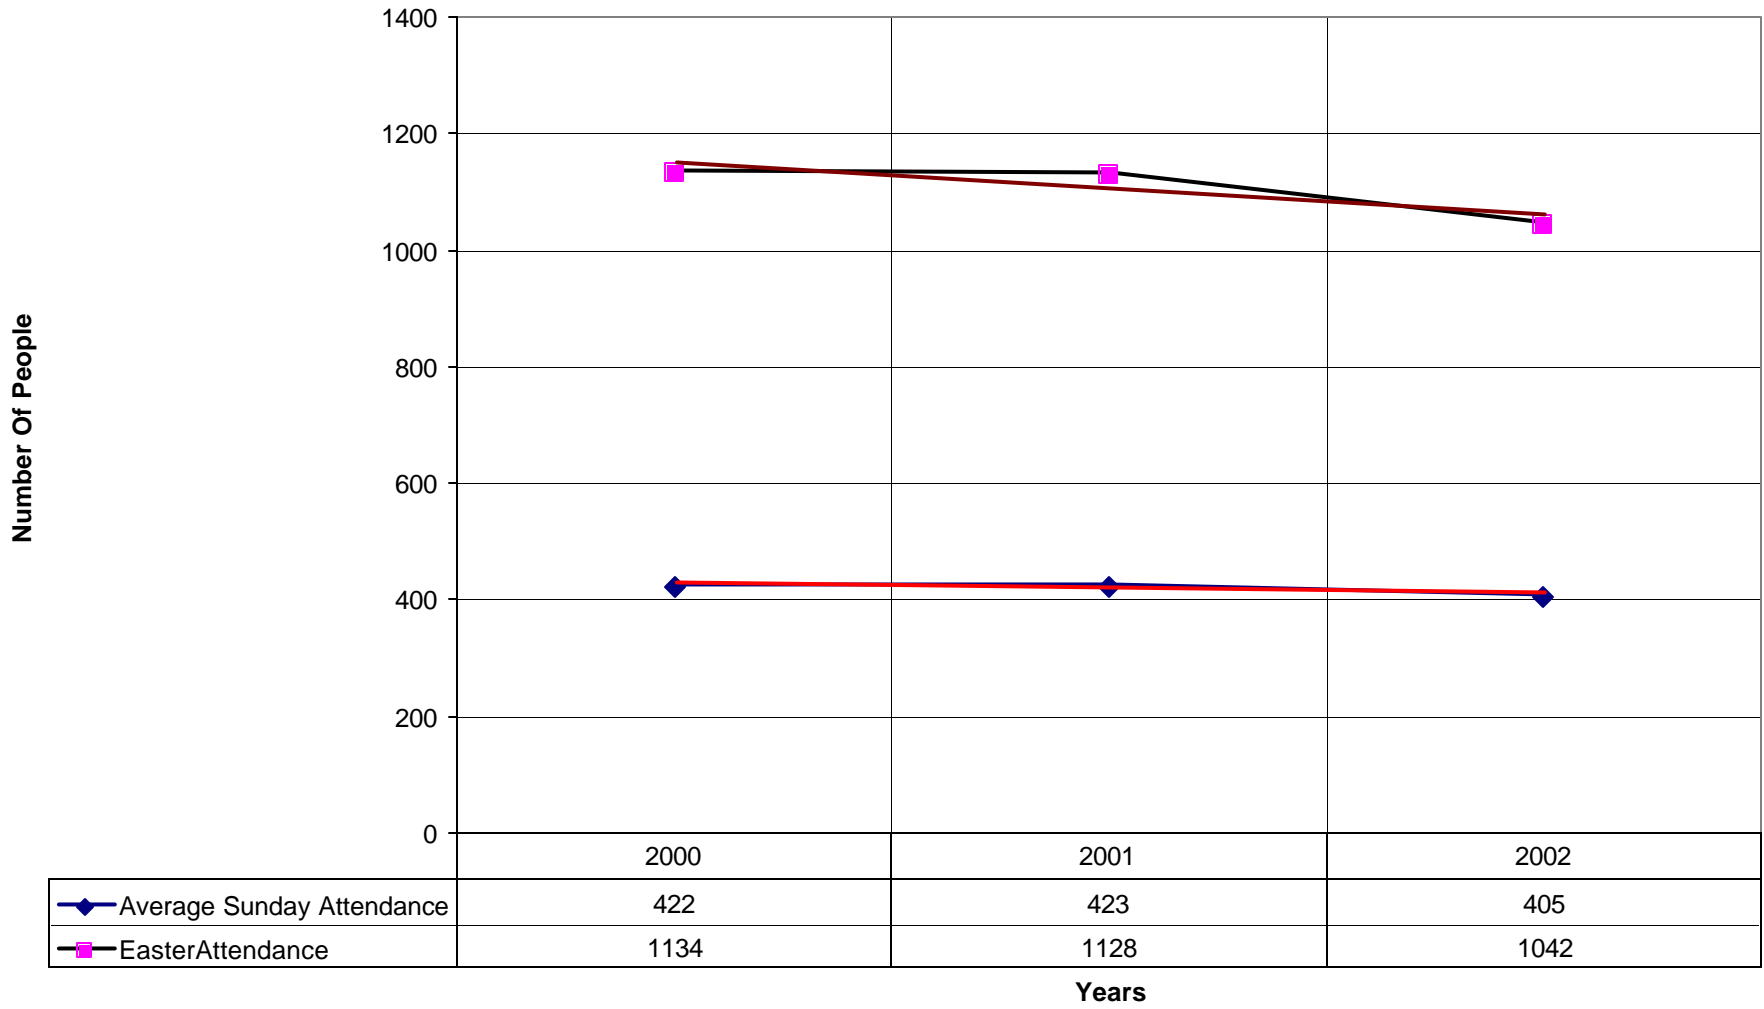

5039 St. Thomas' Episcopal Church SD

◆ Average Sunday Attendance
 ■ EasterAttendance
 — Linear (Average Sunday Attendance)
 — Linear (EasterAttendance)

5039 St. Thomas' Episcopal Church SD

◆ EasterAttendance — Linear (EasterAttendance)

5039 St. Thomas' Episcopal Church SD

5039 St. Thomas' Episcopal Church SD

◆ Average Sunday Attendance — Linear (Average Sunday Attendance)

5039 St. Thomas' Episcopal Church SD

◆ Average Sunday Attendance
 ■ EasterAttendance
 — Linear (Average Sunday Attendance)
 — Linear (EasterAttendance)

5039 St. Thomas' Episcopal Church SD

◆ Number of Pledges — Linear (Number of Pledges)

5039 St. Thomas' Episcopal Church SD

◆ Average Sunday Attendance — Linear (Average Sunday Attendance)

5039 St. Thomas' Episcopal Church SD

◆ Average Sunday Attendance
 ■ EasterAttendance
 — Linear (Average Sunday Attendance)
 — Linear (EasterAttendance)

5039 St. Thomas' Episcopal Church SD

◆ EasterAttendance — Linear (EasterAttendance)

5039 St. Thomas' Episcopal Church SD