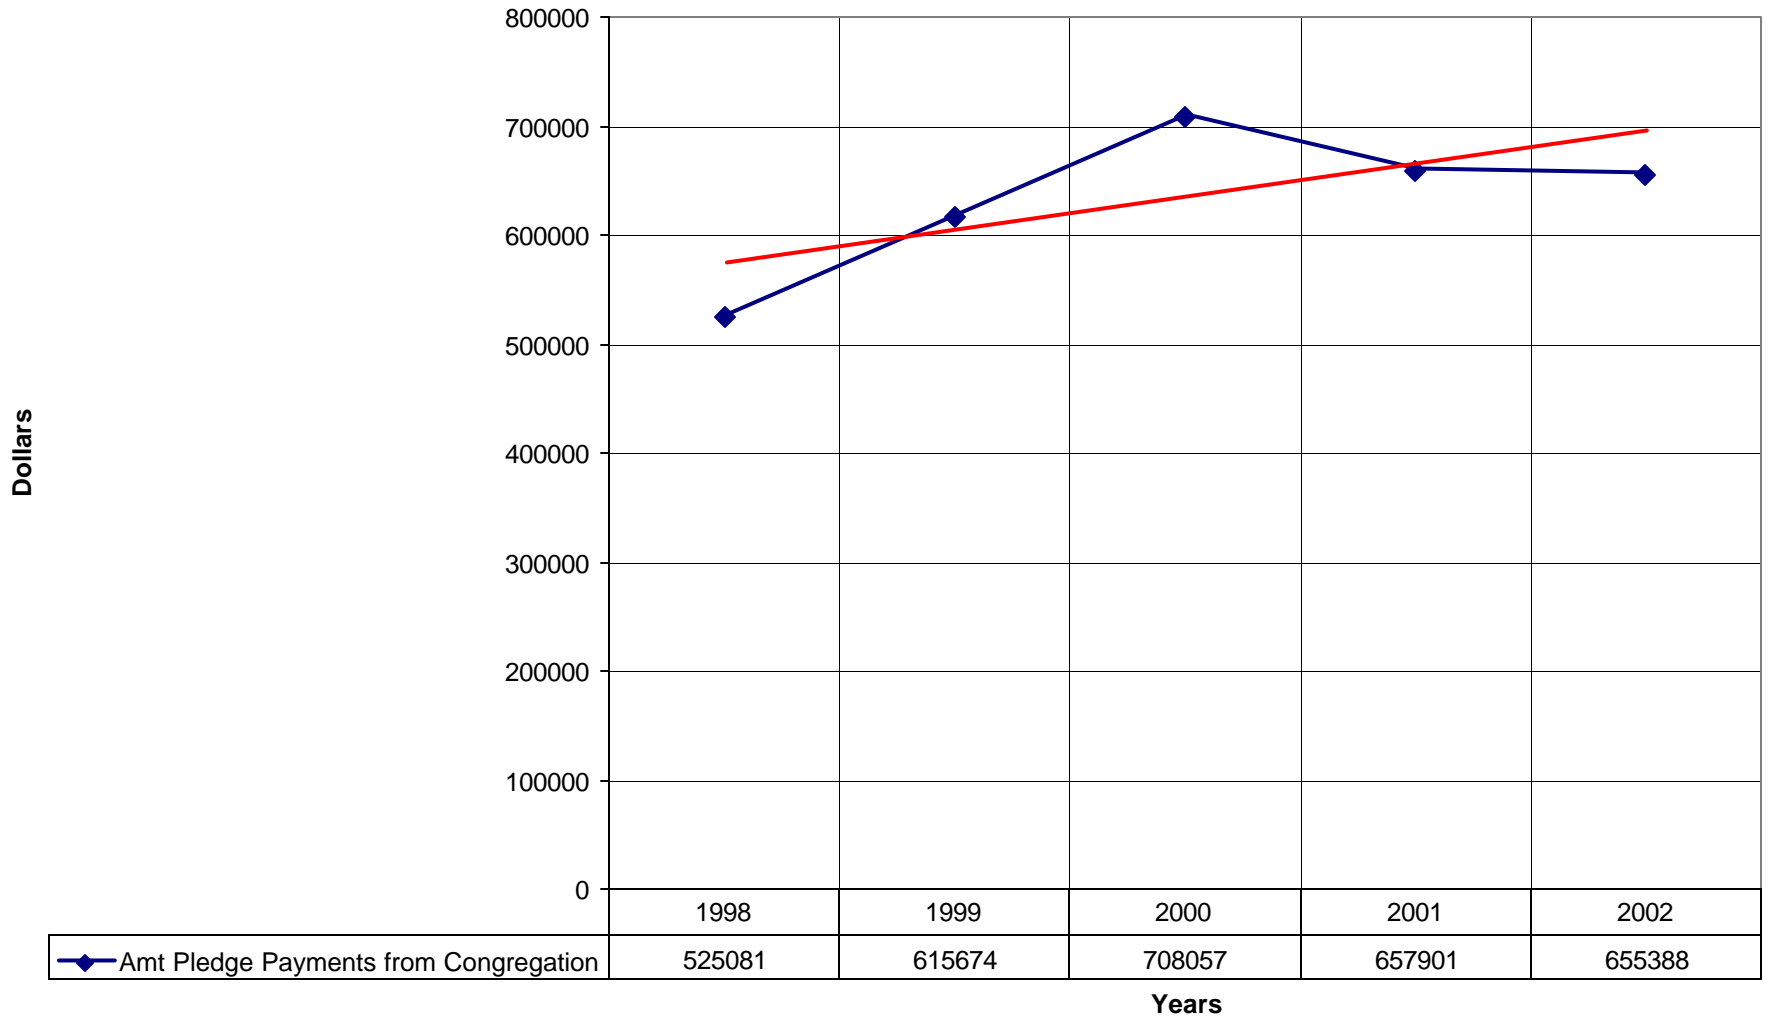

5039 St. Thomas' Episcopal Church SD

◆ Average Sunday Attendance
 ■ EasterAttendance
 — Linear (Average Sunday Attendance)
 — Linear (EasterAttendance)

5039 St. Thomas' Episcopal Church SD

◆ EasterAttendance — Linear (EasterAttendance)

5039 St. Thomas' Episcopal Church SD

5039 St. Thomas' Episcopal Church SD

◆ Average Sunday Attendance — Linear (Average Sunday Attendance)

5039 St. Thomas' Episcopal Church SD

◆ Average Sunday Attendance
 ■ EasterAttendance
 — Linear (Average Sunday Attendance)
 — Linear (EasterAttendance)

5039 St. Thomas' Episcopal Church SD

◆ EasterAttendance — Linear (EasterAttendance)

5039 St. Thomas' Episcopal Church SD

Number of Baptism Linear (Number of Baptism)

5039 St. Thomas' Episcopal Church SD

◆ Amt Pledge Payments from Congregation — Linear (Amt Pledge Payments from Congregation)

5039 St. Thomas' Episcopal Church SD

◆ Number of Pledges — Linear (Number of Pledges)

5039 St. Thomas' Episcopal Church SD

◆ Average Sunday Attendance — Linear (Average Sunday Attendance)

5039 St. Thomas' Episcopal Church SD