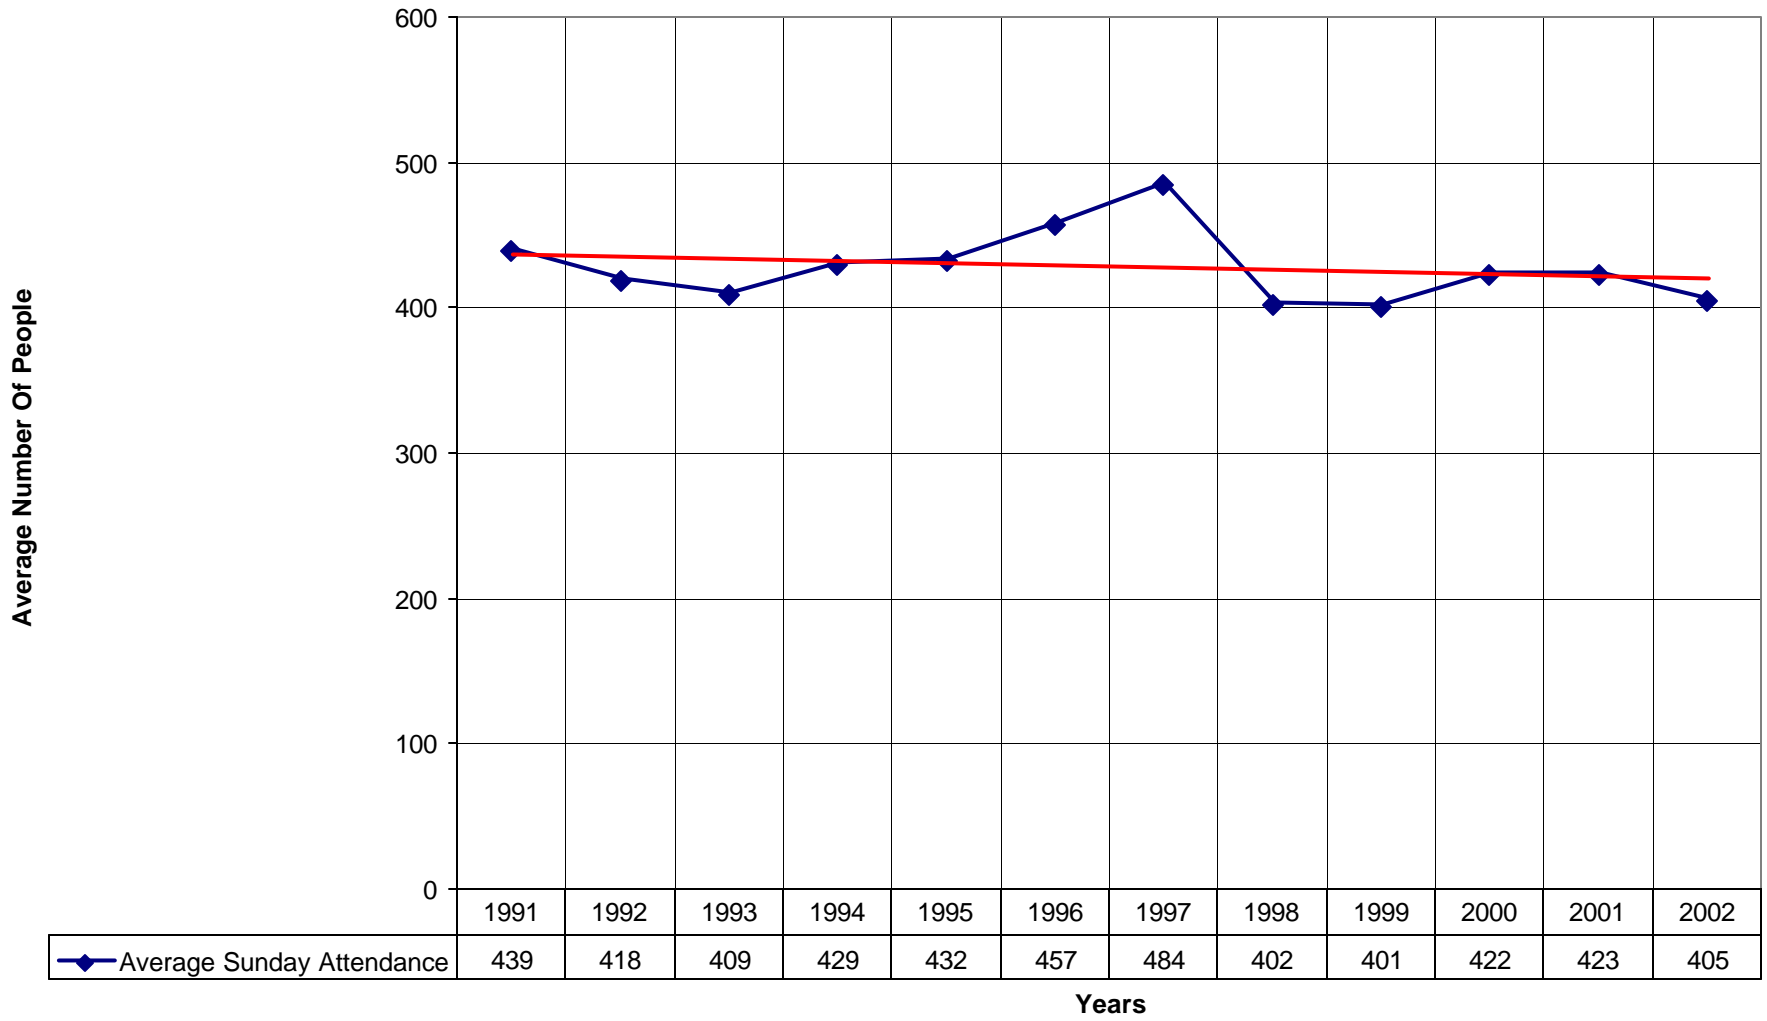

5039 St. Thomas' Episcopal Church SD

◆ Average Sunday Attendance
 ■ EasterAttendance
 — Linear (Average Sunday Attendance)
 — Linear (EasterAttendance)

5039 St. Thomas' Episcopal Church SD

◆ EasterAttendance — Linear (EasterAttendance)

5039 St. Thomas' Episcopal Church SD

◆ Number of Baptism — Linear (Number of Baptism)

5039 St. Thomas' Episcopal Church SD

◆ Amt Pledge Payments from Congregation — Linear (Amt Pledge Payments from Congregation)

5039 St. Thomas' Episcopal Church SD

5039 St. Thomas' Episcopal Church SD

◆ Average Sunday Attendance — Linear (Average Sunday Attendance)

5039 St. Thomas' Episcopal Church SD

◆ Average Sunday Attendance
 ■ EasterAttendance
 — Linear (Average Sunday Attendance)
 — Linear (EasterAttendance)

◆ Average Sunday Attendance
 ■ EasterAttendance
 — Linear (Average Sunday Attendance)
 — Linear (EasterAttendance)

5039 St. Thomas' Episcopal Church SD

◆ EasterAttendance — Linear (EasterAttendance)

5039 St. Thomas' Episcopal Church SD