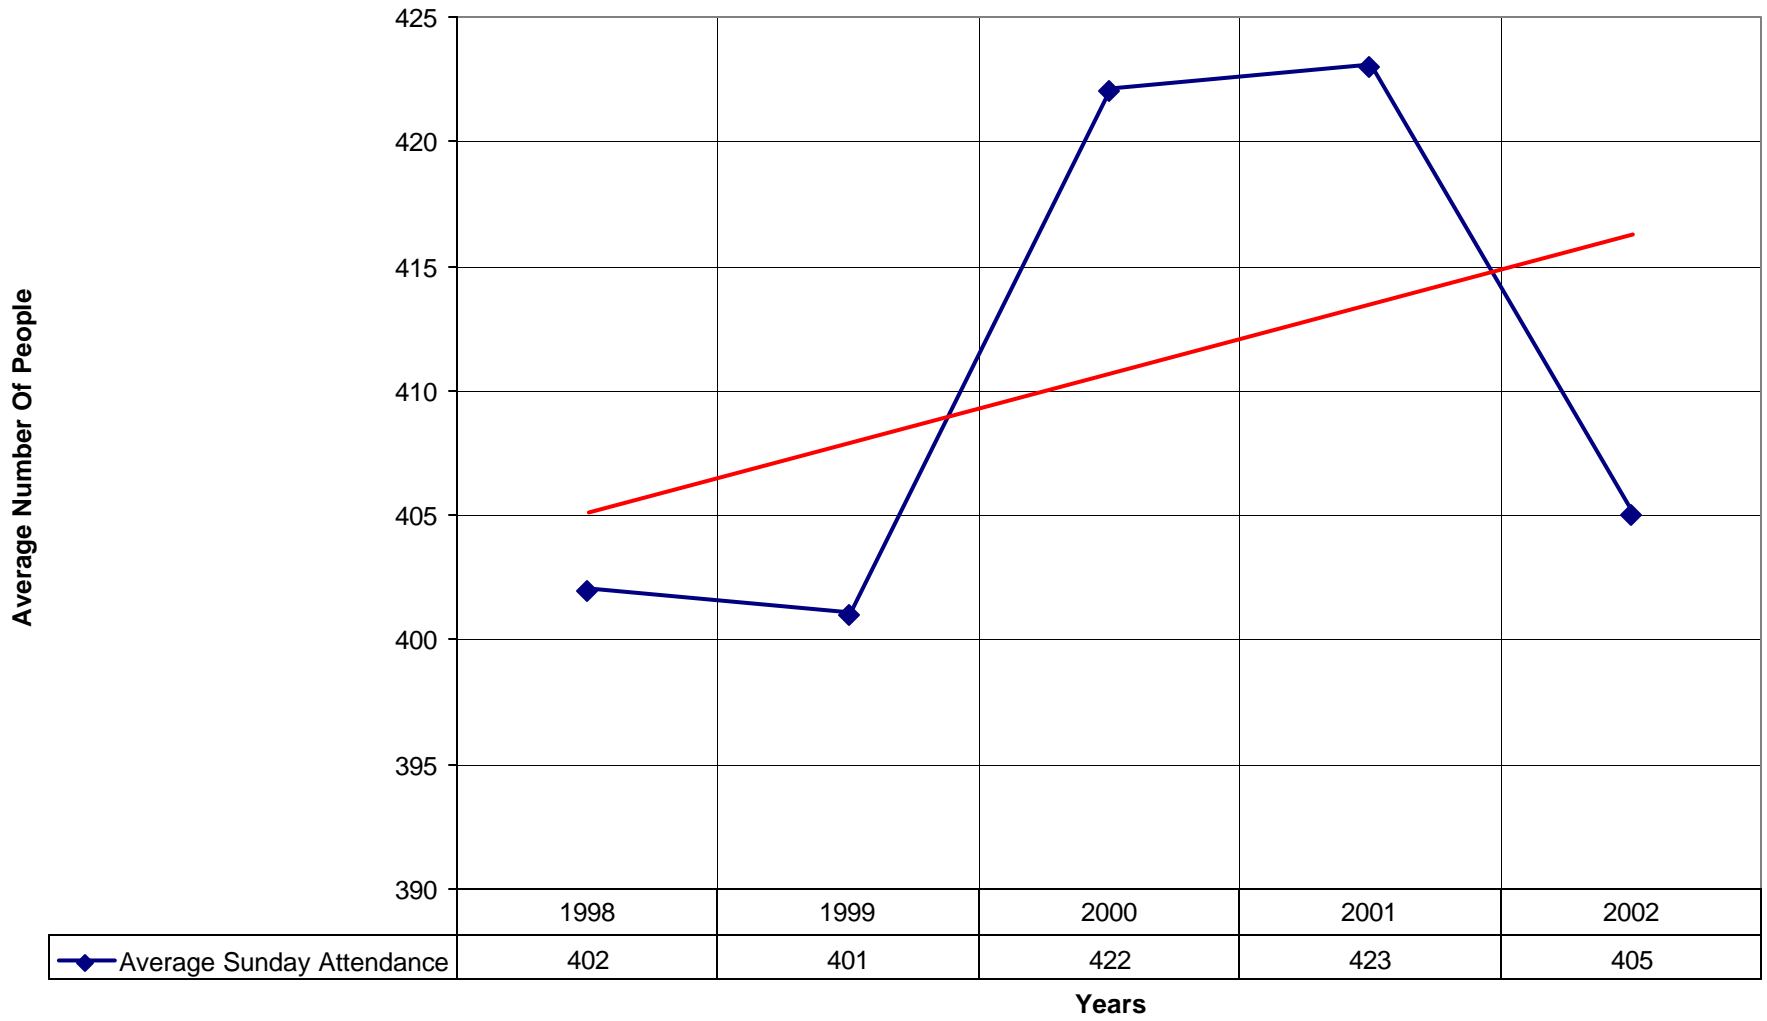

5039 St. Thomas' Episcopal Church SD

◆ Average Sunday Attendance
 ■ EasterAttendance
 — Linear (Average Sunday Attendance)
 — Linear (EasterAttendance)

5039 St. Thomas' Episcopal Church SD

◆ EasterAttendance — Linear (EasterAttendance)

5039 St. Thomas' Episcopal Church SD

5039 St. Thomas' Episcopal Church SD

◆ Average Sunday Attendance — Linear (Average Sunday Attendance)

5039 St. Thomas' Episcopal Church SD

◆ Average Sunday Attendance
 ■ EasterAttendance
 — Linear (Average Sunday Attendance)
 — Linear (EasterAttendance)

5039 St. Thomas' Episcopal Church SD

◆ Number of Pledges — Linear (Number of Pledges)

5039 St. Thomas' Episcopal Church SD

◆ Average Sunday Attendance — Linear (Average Sunday Attendance)

5039 St. Thomas' Episcopal Church SD

◆ Average Sunday Attendance
 ■ EasterAttendance
 — Linear (Average Sunday Attendance)
 — Linear (EasterAttendance)

5039 St. Thomas' Episcopal Church SD

◆ EasterAttendance — Linear (EasterAttendance)

5039 St. Thomas' Episcopal Church SD