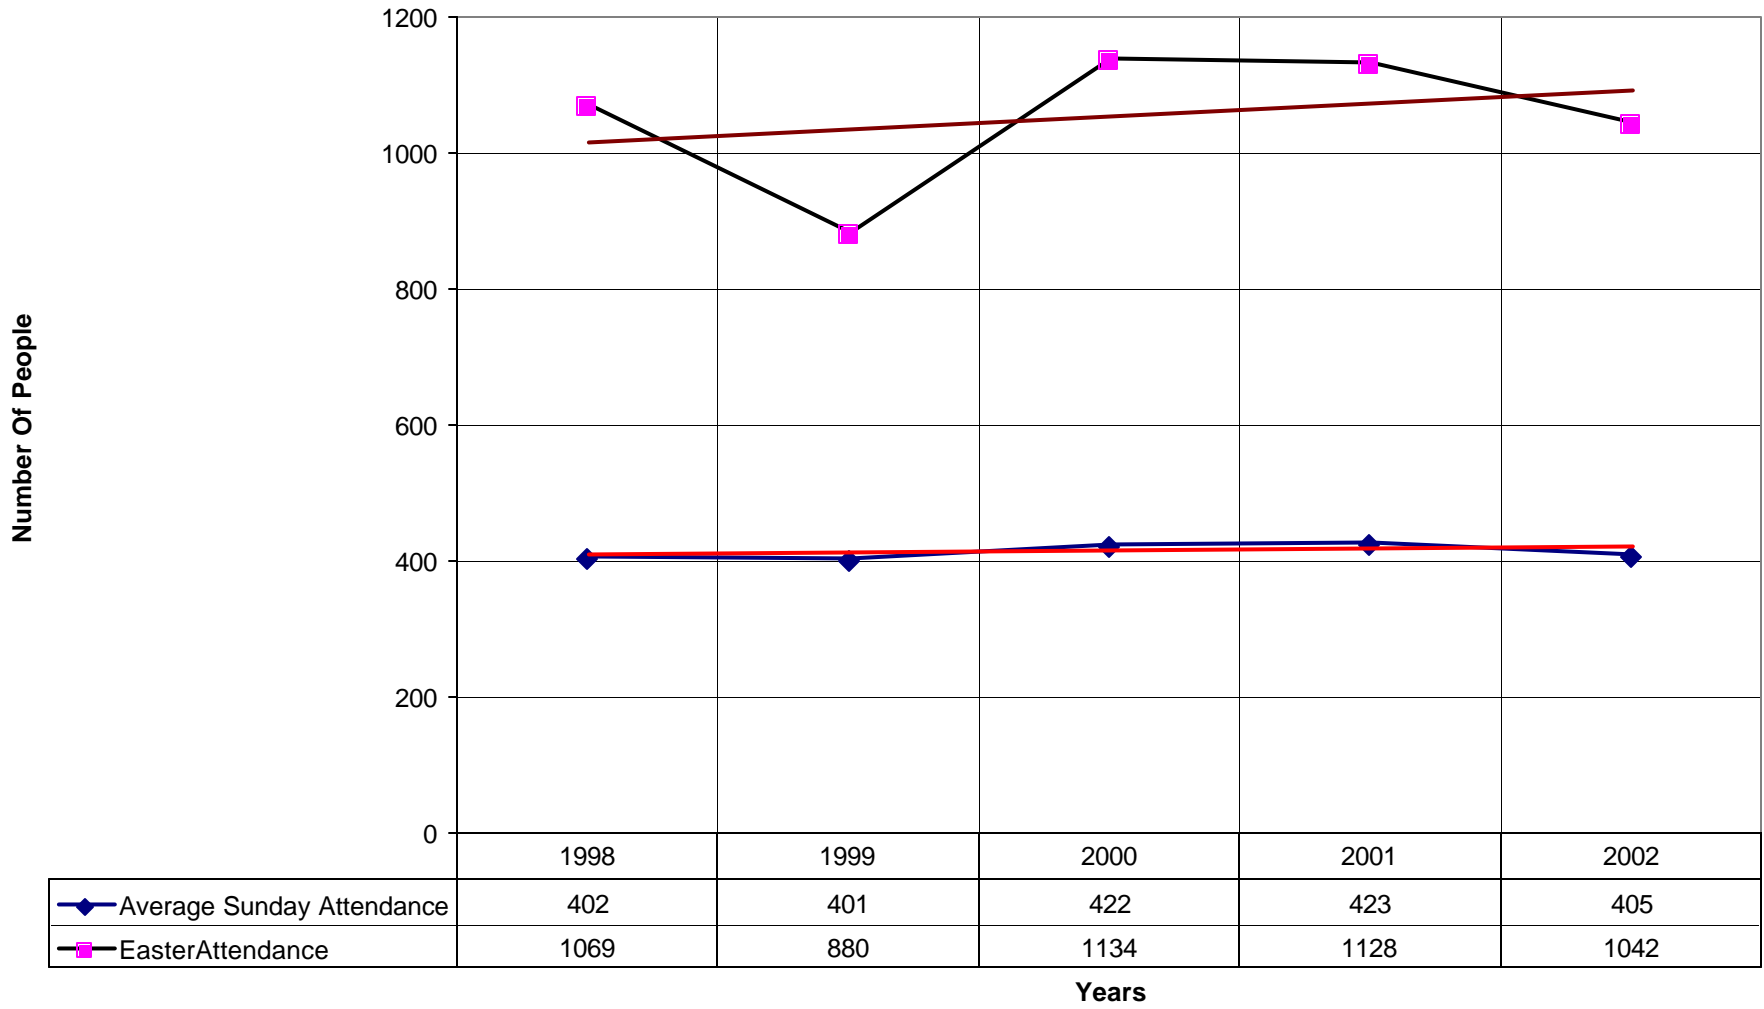

5039 St. Thomas' Episcopal Church SD

◆ Average Sunday Attendance
 ■ EasterAttendance
 — Linear (Average Sunday Attendance)
 — Linear (EasterAttendance)

5039 St. Thomas' Episcopal Church SD

◆ EasterAttendance — Linear (EasterAttendance)

5039 St. Thomas' Episcopal Church SD

5039 St. Thomas' Episcopal Church SD

◆ Average Sunday Attendance — Linear (Average Sunday Attendance)

5039 St. Thomas' Episcopal Church SD

◆ Average Sunday Attendance
 ■ EasterAttendance
 — Linear (Average Sunday Attendance)
 — Linear (EasterAttendance)

5039 St. Thomas' Episcopal Church SD

◆ Number of Pledges — Linear (Number of Pledges)

5039 St. Thomas' Episcopal Church SD

◆ Average Sunday Attendance — Linear (Average Sunday Attendance)

5039 St. Thomas' Episcopal Church SD

◆ Average Sunday Attendance
 ■ EasterAttendance
 — Linear (Average Sunday Attendance)
 — Linear (EasterAttendance)

5039 St. Thomas' Episcopal Church SD

◆ EasterAttendance — Linear (EasterAttendance)

5039 St. Thomas' Episcopal Church SD