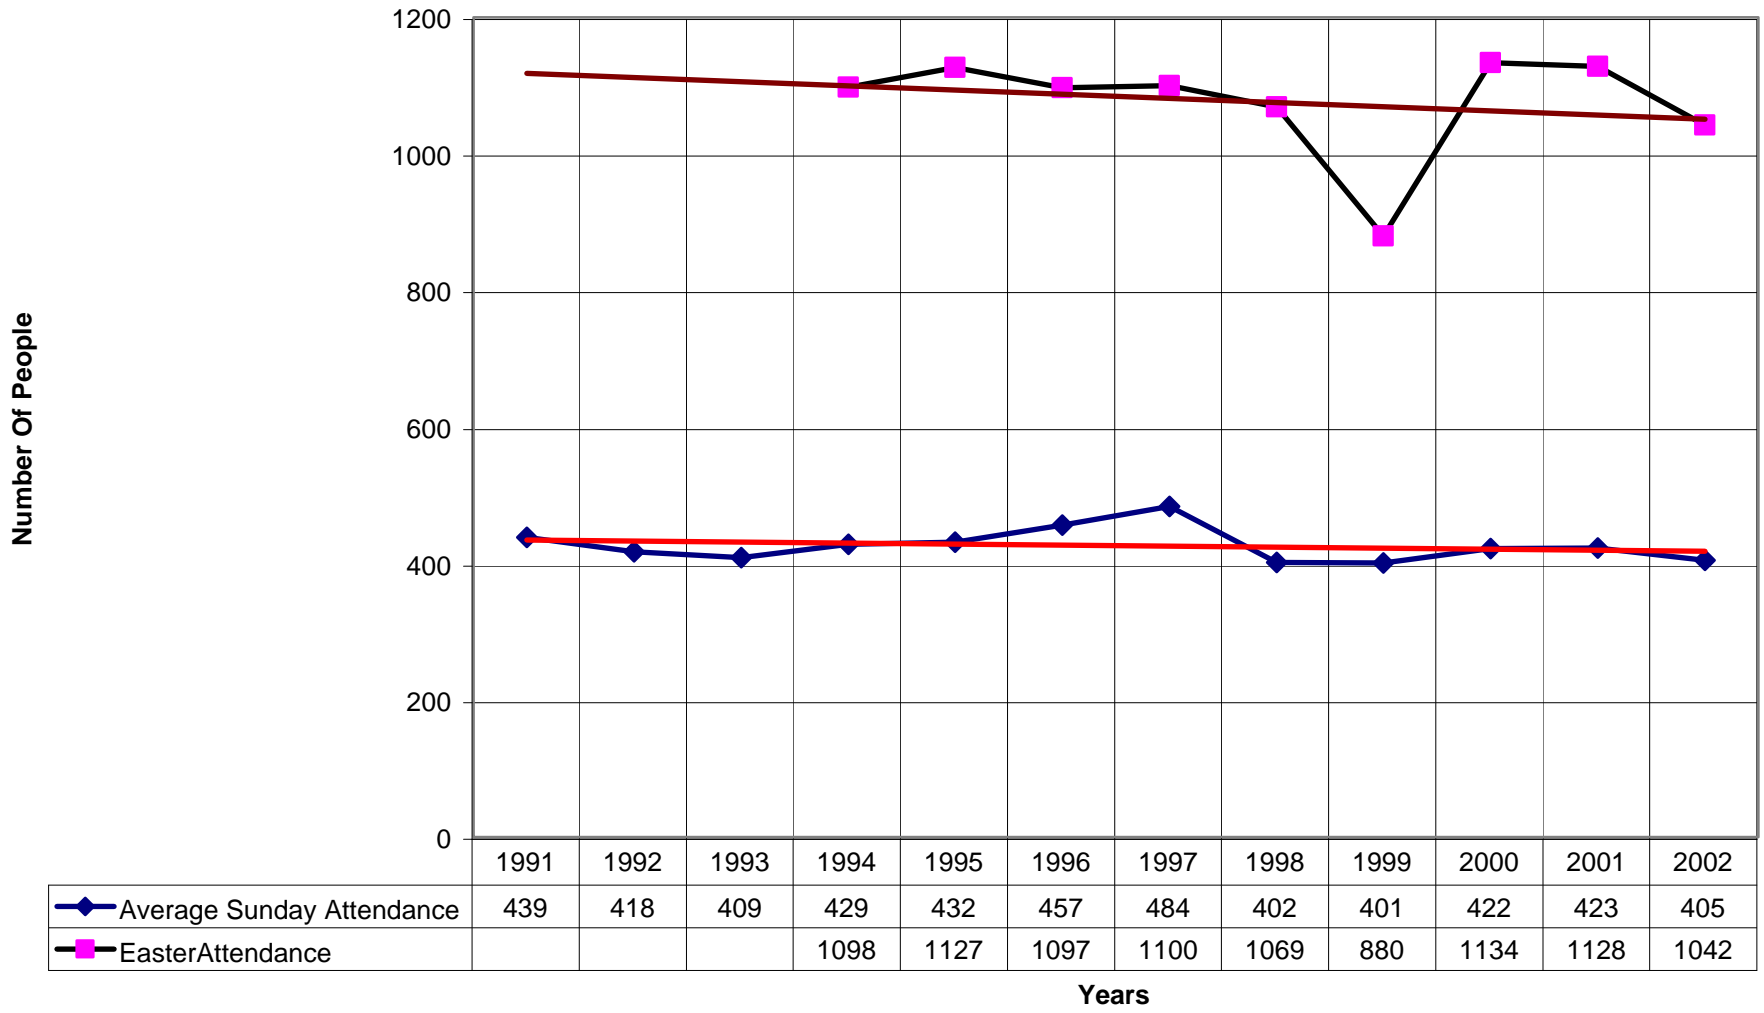

5039 St. Thomas' Episcopal Church SD

◆ Average Sunday Attendance
 ■ EasterAttendance
 — Linear (Average Sunday Attendance)
 — Linear (EasterAttendance)

5039 St. Thomas' Episcopal Church SD

◆ EasterAttendance — Linear (EasterAttendance)

5039 St. Thomas' Episcopal Church SD

◆ Number of Baptism — Linear (Number of Baptism)

5039 St. Thomas' Episcopal Church SD

◆ Amt Pledge Payments from Congregation — Linear (Amt Pledge Payments from Congregation)

5039 St. Thomas' Episcopal Church SD

5039 St. Thomas' Episcopal Church SD

◆ Average Sunday Attendance — Linear (Average Sunday Attendance)

5039 St. Thomas' Episcopal Church SD

◆ Average Sunday Attendance
 ■ EasterAttendance
 — Linear (Average Sunday Attendance)
 — Linear (EasterAttendance)

◆ Average Sunday Attendance
 ■ EasterAttendance
 — Linear (Average Sunday Attendance)
 — Linear (EasterAttendance)

5039 St. Thomas' Episcopal Church SD

◆ EasterAttendance — Linear (EasterAttendance)

5039 St. Thomas' Episcopal Church SD