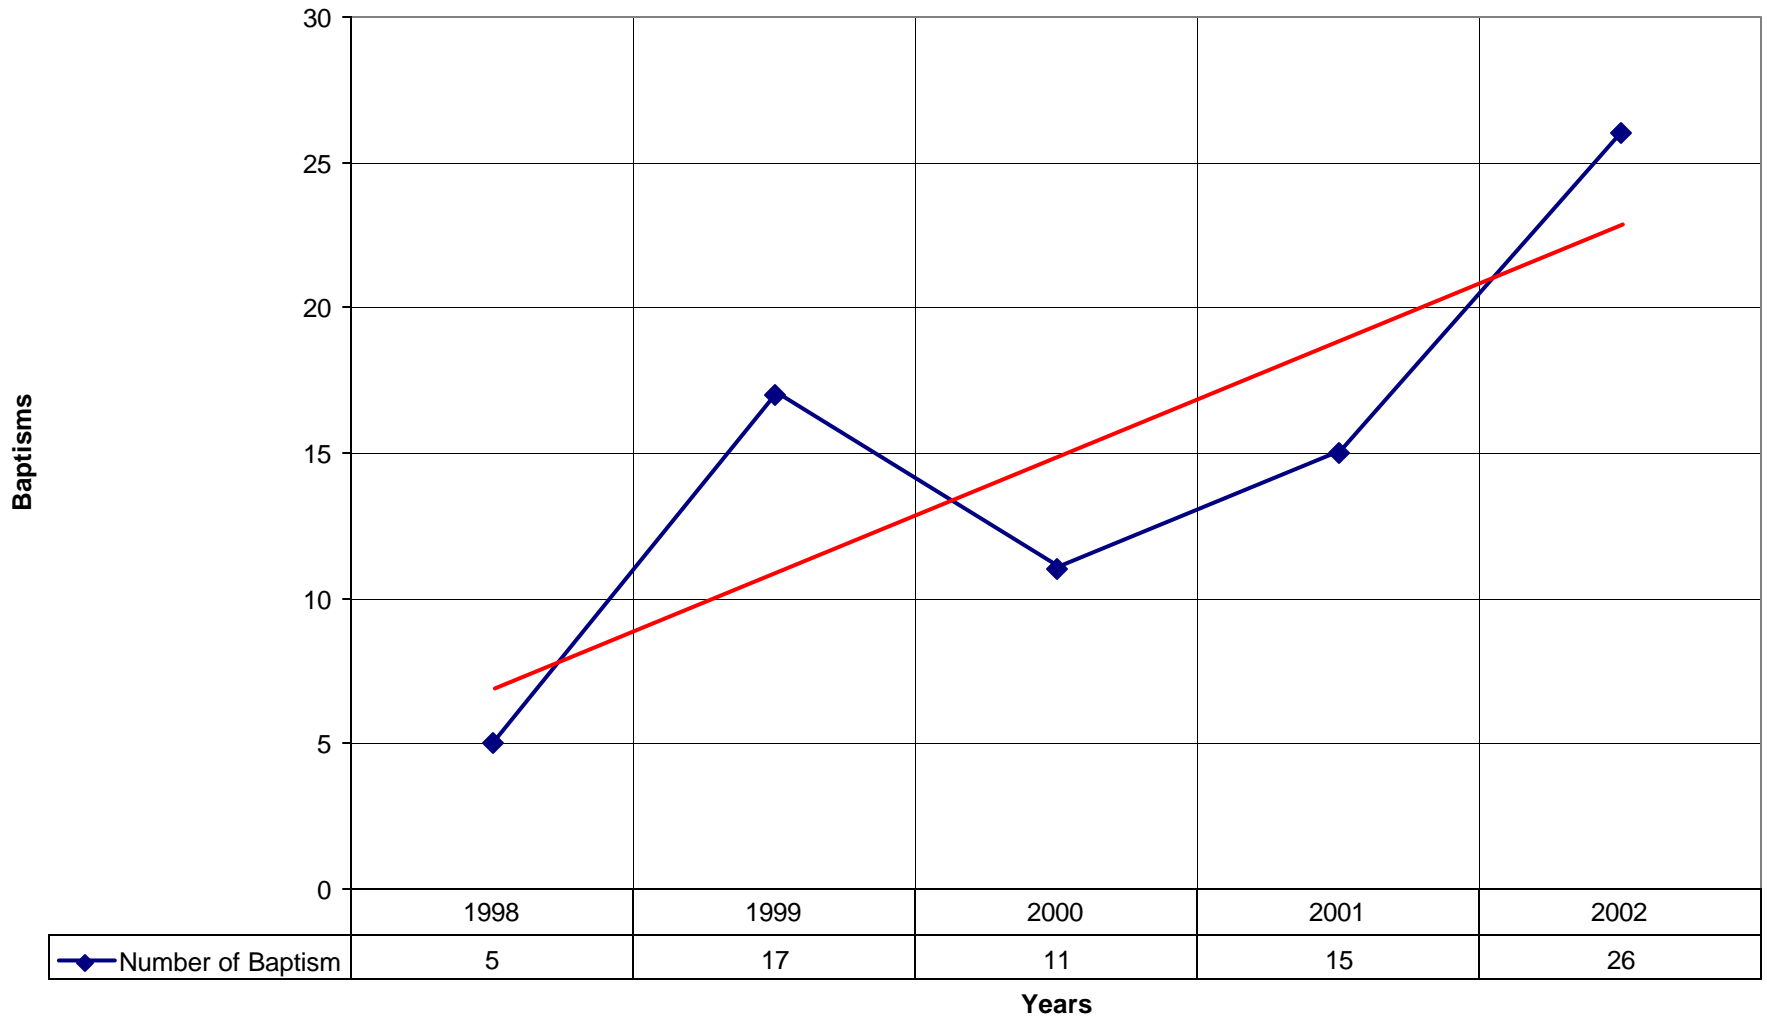

5039 St. Thomas' Episcopal Church SD

◆ Average Sunday Attendance
 ■ EasterAttendance
 — Linear (Average Sunday Attendance)
 — Linear (EasterAttendance)

5039 St. Thomas' Episcopal Church SD

◆ EasterAttendance — Linear (EasterAttendance)

5039 St. Thomas' Episcopal Church SD

5039 St. Thomas' Episcopal Church SD

◆ Average Sunday Attendance — Linear (Average Sunday Attendance)

5039 St. Thomas' Episcopal Church SD

◆ Average Sunday Attendance
 ■ EasterAttendance
 — Linear (Average Sunday Attendance)
 — Linear (EasterAttendance)

5039 St. Thomas' Episcopal Church SD

◆ EasterAttendance — Linear (EasterAttendance)

5039 St. Thomas' Episcopal Church SD

Number of Baptism Linear (Number of Baptism)

5039 St. Thomas' Episcopal Church SD

◆ Amt Pledge Payments from Congregation — Linear (Amt Pledge Payments from Congregation)

◆ Average Sunday Attendance
 ■ EasterAttendance
 — Linear (Average Sunday Attendance)
 — Linear (EasterAttendance)

5039 St. Thomas' Episcopal Church SD

◆ EasterAttendance — Linear (EasterAttendance)

5039 St. Thomas' Episcopal Church SD