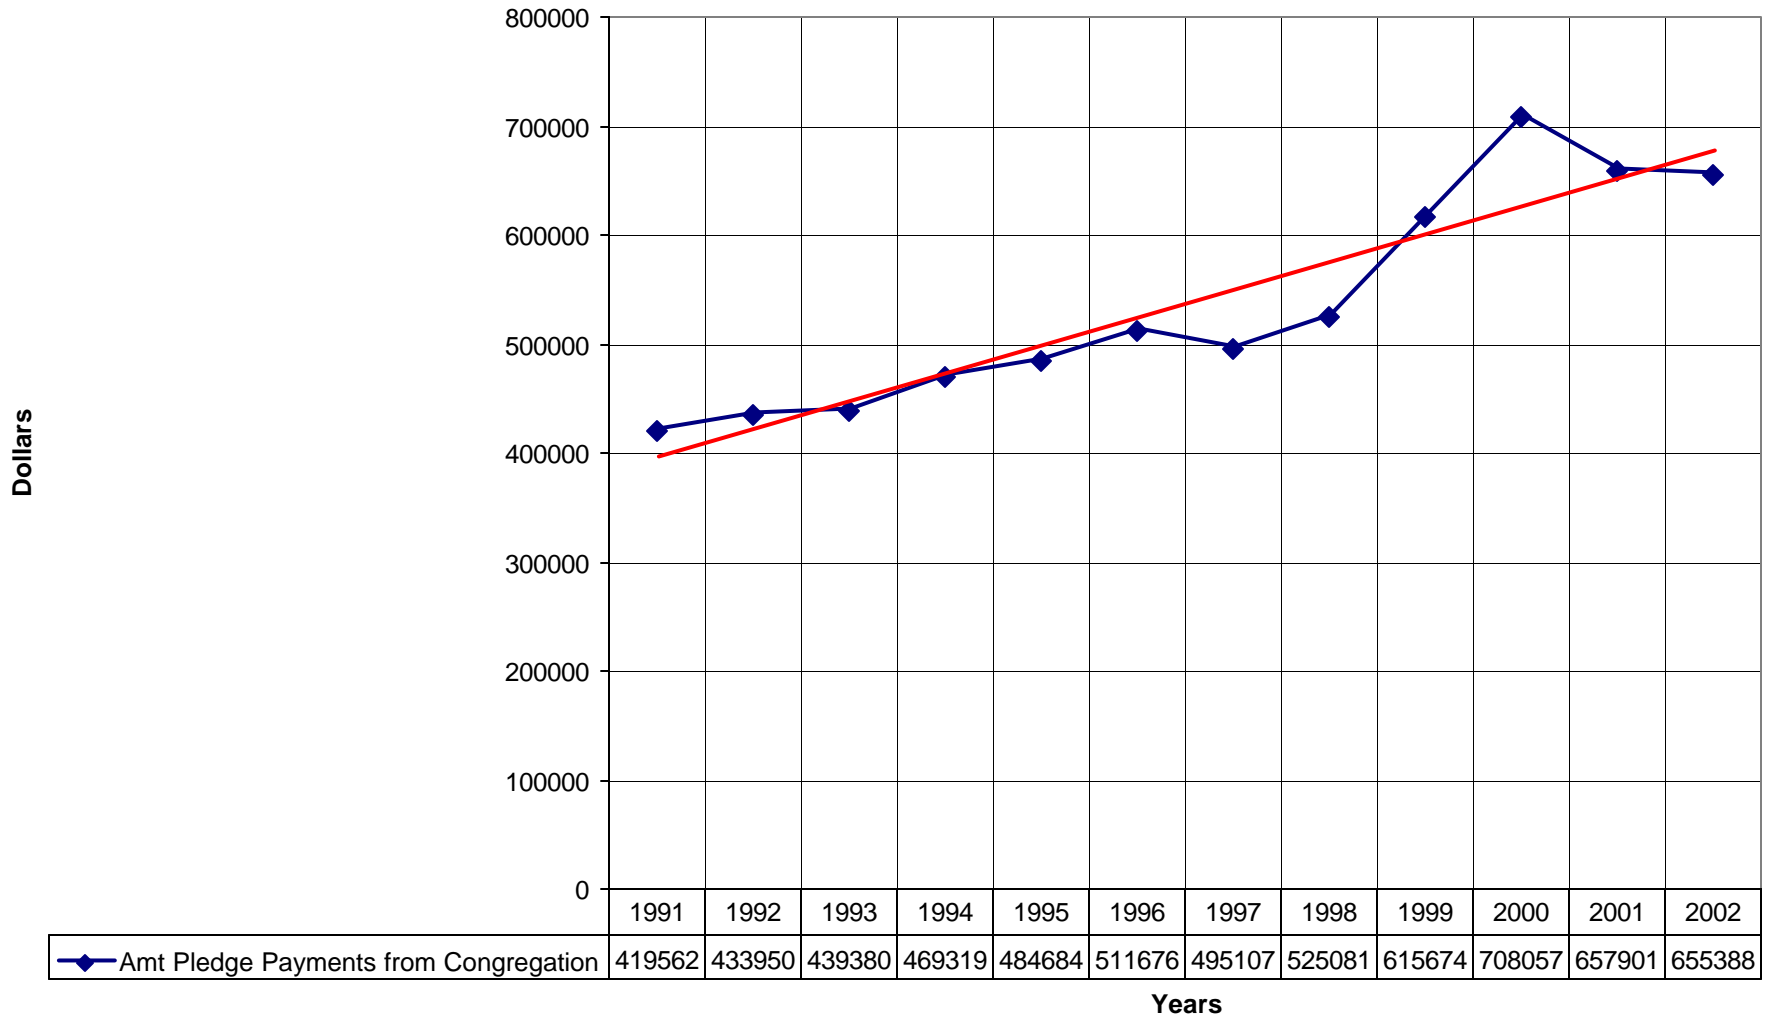

5039 St. Thomas' Episcopal Church SD

◆ Average Sunday Attendance
 ■ EasterAttendance
 — Linear (Average Sunday Attendance)
 — Linear (EasterAttendance)

5039 St. Thomas' Episcopal Church SD

◆ EasterAttendance — Linear (EasterAttendance)

5039 St. Thomas' Episcopal Church SD

◆ Number of Baptism — Linear (Number of Baptism)

5039 St. Thomas' Episcopal Church SD

◆ Amt Pledge Payments from Congregation — Linear (Amt Pledge Payments from Congregation)

5039 St. Thomas' Episcopal Church SD

5039 St. Thomas' Episcopal Church SD

◆ Average Sunday Attendance — Linear (Average Sunday Attendance)

5039 St. Thomas' Episcopal Church SD

◆ Average Sunday Attendance
 ■ EasterAttendance
 — Linear (Average Sunday Attendance)
 — Linear (EasterAttendance)

◆ Average Sunday Attendance
 ■ EasterAttendance
 — Linear (Average Sunday Attendance)
 — Linear (EasterAttendance)

5039 St. Thomas' Episcopal Church SD

◆ EasterAttendance — Linear (EasterAttendance)

5039 St. Thomas' Episcopal Church SD