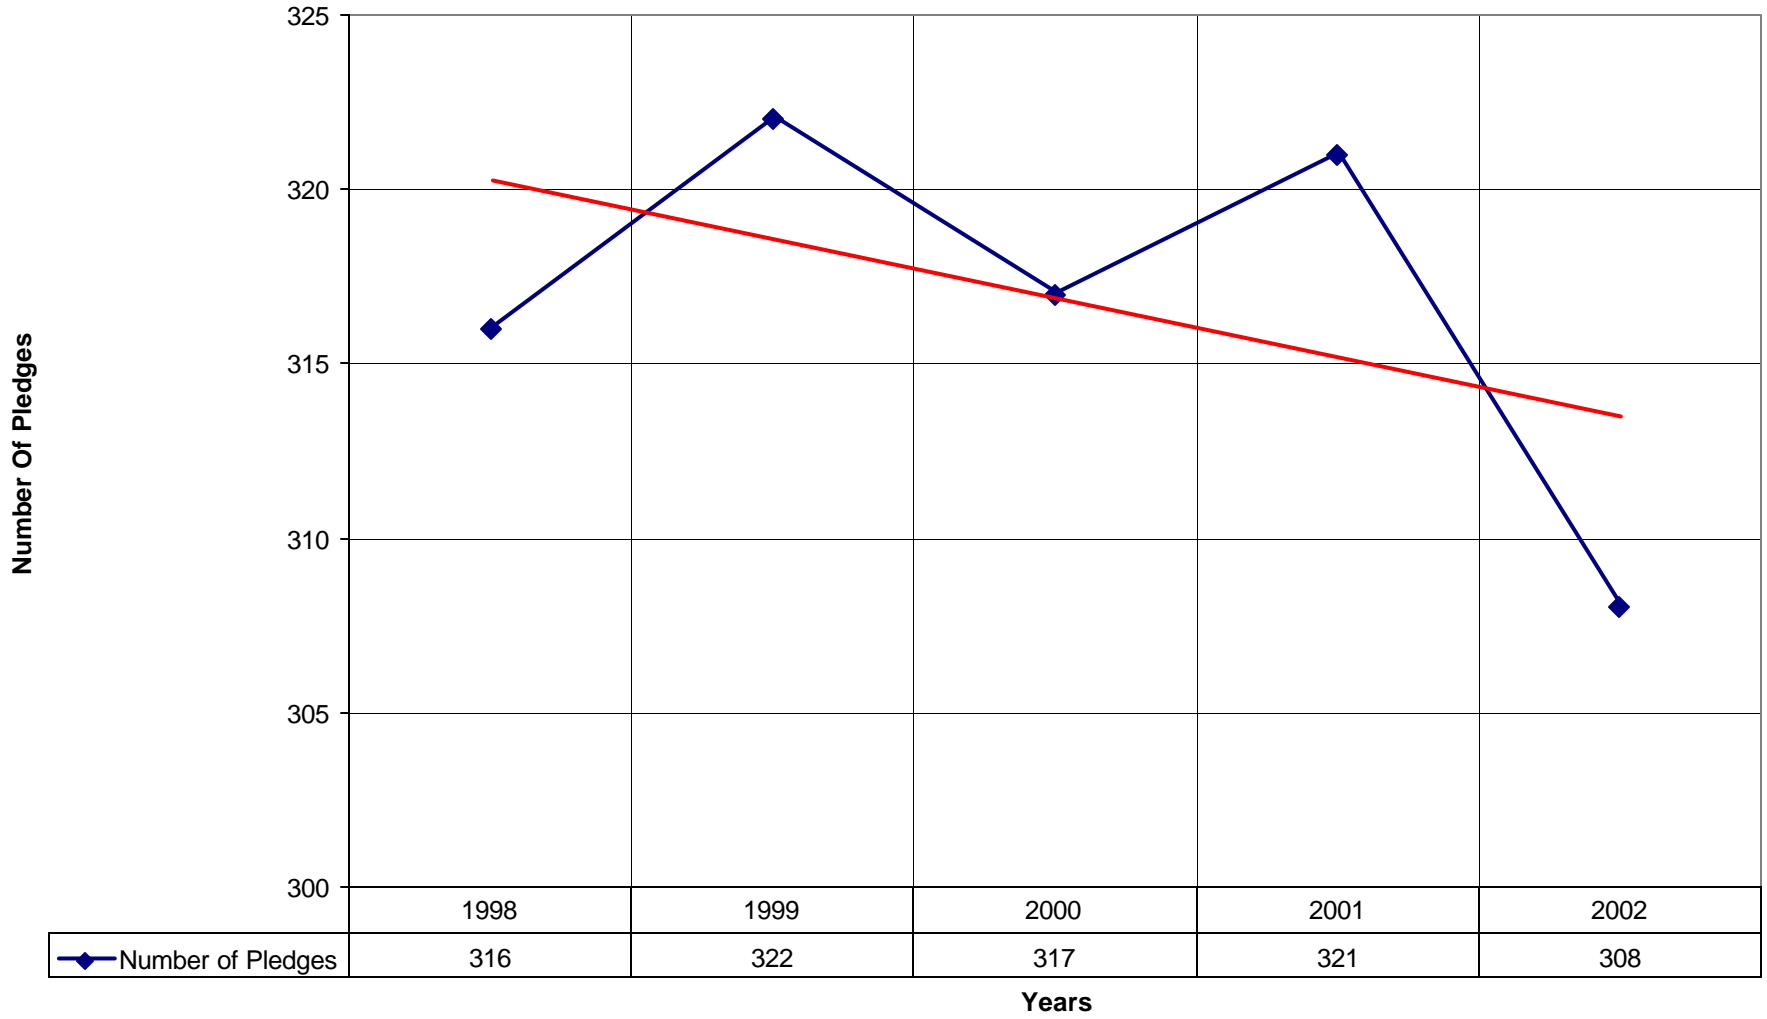

5039 St. Thomas' Episcopal Church SD

◆ Average Sunday Attendance
 ■ EasterAttendance
 — Linear (Average Sunday Attendance)
 — Linear (EasterAttendance)

5039 St. Thomas' Episcopal Church SD

◆ EasterAttendance — Linear (EasterAttendance)

5039 St. Thomas' Episcopal Church SD

5039 St. Thomas' Episcopal Church SD

◆ Average Sunday Attendance — Linear (Average Sunday Attendance)

5039 St. Thomas' Episcopal Church SD

◆ Average Sunday Attendance
 ■ EasterAttendance
 — Linear (Average Sunday Attendance)
 — Linear (EasterAttendance)

5039 St. Thomas' Episcopal Church SD

◆ EasterAttendance — Linear (EasterAttendance)

5039 St. Thomas' Episcopal Church SD

Number of Baptism Linear (Number of Baptism)

5039 St. Thomas' Episcopal Church SD

◆ Amt Pledge Payments from Congregation — Linear (Amt Pledge Payments from Congregation)

5039 St. Thomas' Episcopal Church SD

◆ Number of Pledges — Linear (Number of Pledges)

5039 St. Thomas' Episcopal Church SD

◆ Average Sunday Attendance — Linear (Average Sunday Attendance)

5039 St. Thomas' Episcopal Church SD