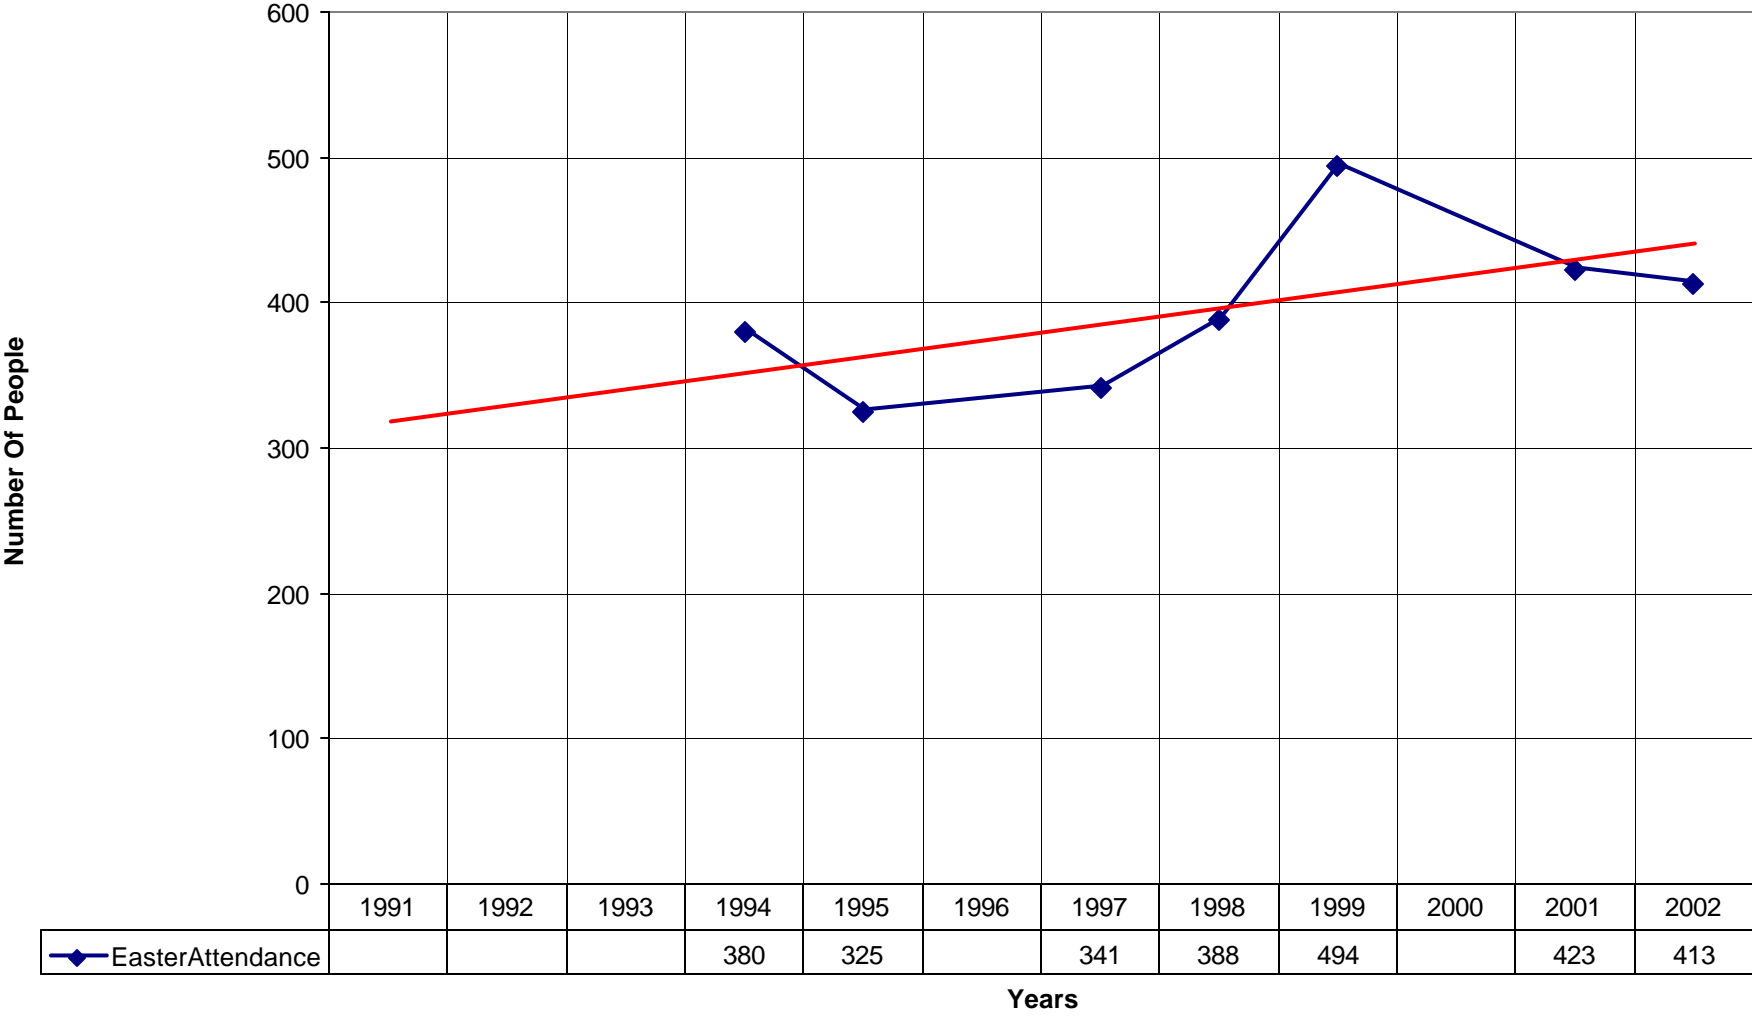

### 5030 St Philip's Episcopal Church SD

◆ Average Sunday Attendance   
 ■ EasterAttendance   
 — Linear (Average Sunday Attendance)   
 — Linear (EasterAttendance)

5030 St Philip's Episcopal Church SD

◆ EasterAttendance — Linear (EasterAttendance)

5030 St Philip's Episcopal Church SD

Number of Baptism Linear (Number of Baptism)

5030 St Philip's Episcopal Church SD

◆ Amt Pledge Payments from Congregation — Linear (Amt Pledge Payments from Congregation)

5030 St Philip's Episcopal Church SD

◆ Number of Pledges — Linear (Number of Pledges)

5030 St Philip's Episcopal Church SD

◆ Average Sunday Attendance — Linear (Average Sunday Attendance)