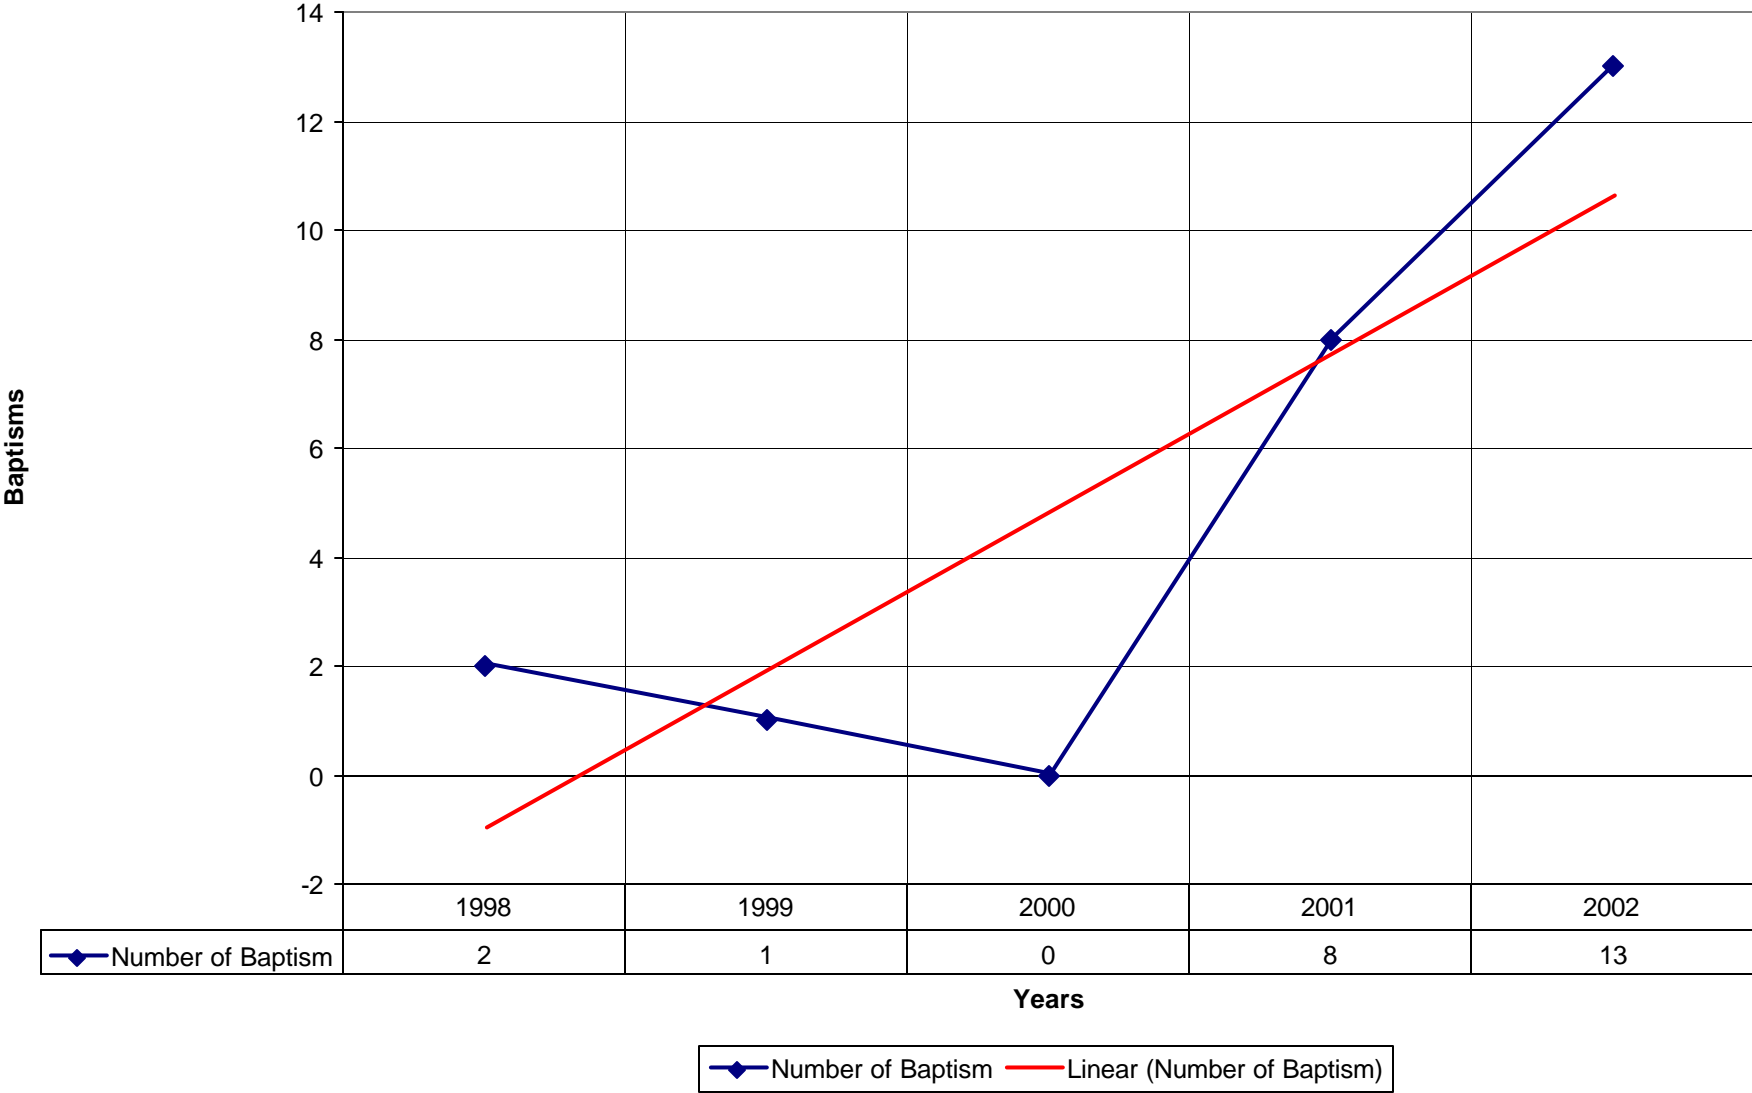

5030 St Philip's Episcopal Church SD