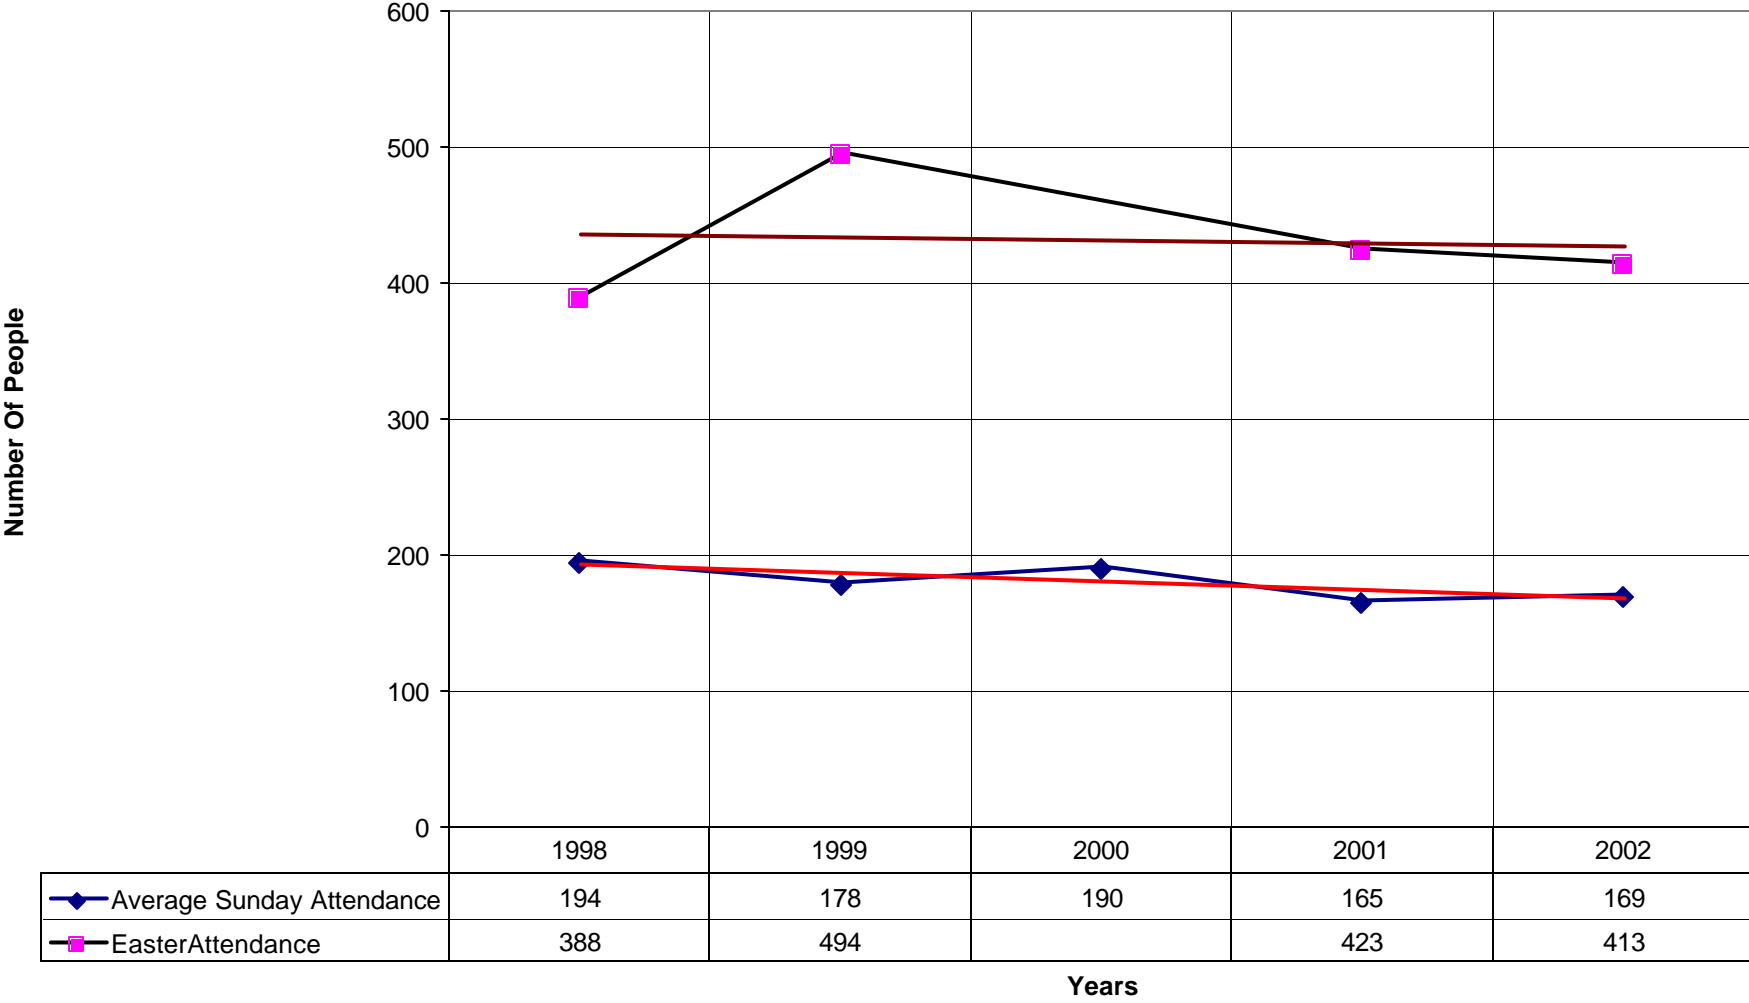

### 5030 St Philip's Episcopal Church SD

◆ Average Sunday Attendance   
 ■ EasterAttendance   
 — Linear (Average Sunday Attendance)   
 — Linear (EasterAttendance)

5030 St Philip's Episcopal Church SD

◆ EasterAttendance — Linear (EasterAttendance)

5030 St Philip's Episcopal Church SD

Number of Baptism Linear (Number of Baptism)

5030 St Philip's Episcopal Church SD

◆ Amt Pledge Payments from Congregation — Linear (Amt Pledge Payments from Congregation)

5030 St Philip's Episcopal Church SD

◆ Number of Pledges — Linear (Number of Pledges)

5030 St Philip's Episcopal Church SD

◆ Average Sunday Attendance — Linear (Average Sunday Attendance)