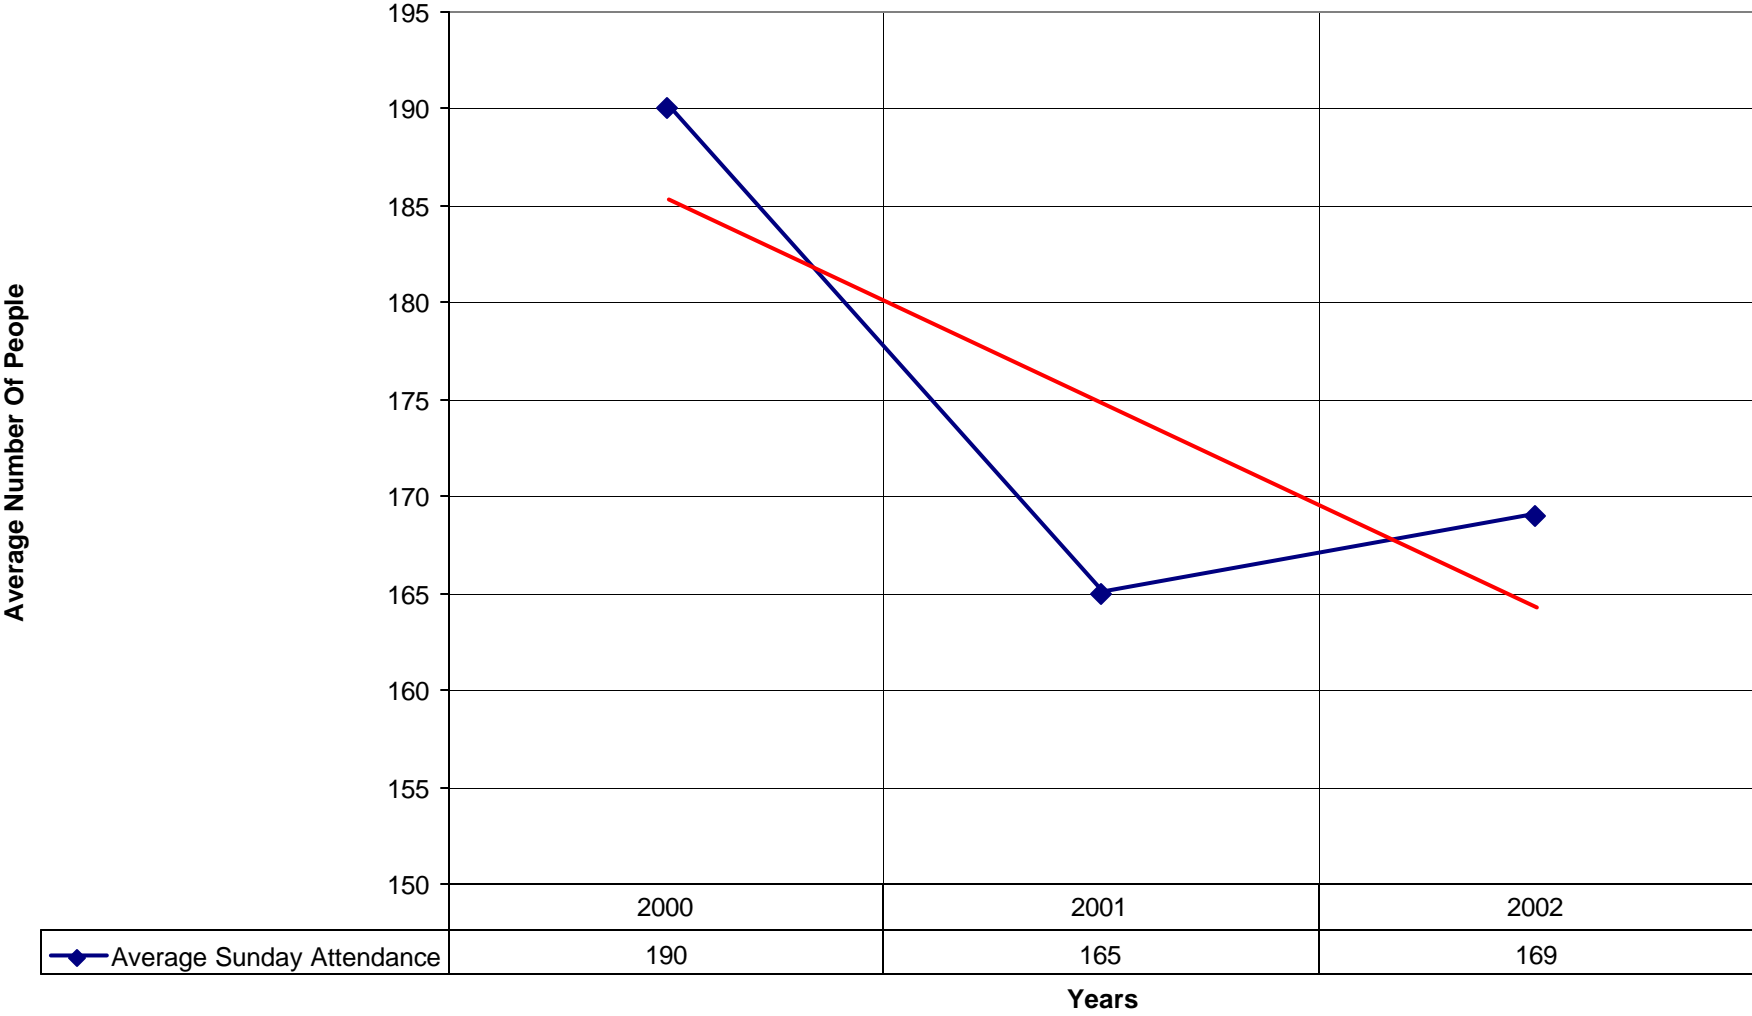

### 5030 St Philip's Episcopal Church SD

◆ Average Sunday Attendance 
 ■ EasterAttendance 
 — Linear (Average Sunday Attendance) 
 — Linear (EasterAttendance)

5030 St Philip's Episcopal Church SD

EasterAttendance Linear (EasterAttendance)

5030 St Philip's Episcopal Church SD

◆ Average Sunday Attendance — Linear (Average Sunday Attendance)