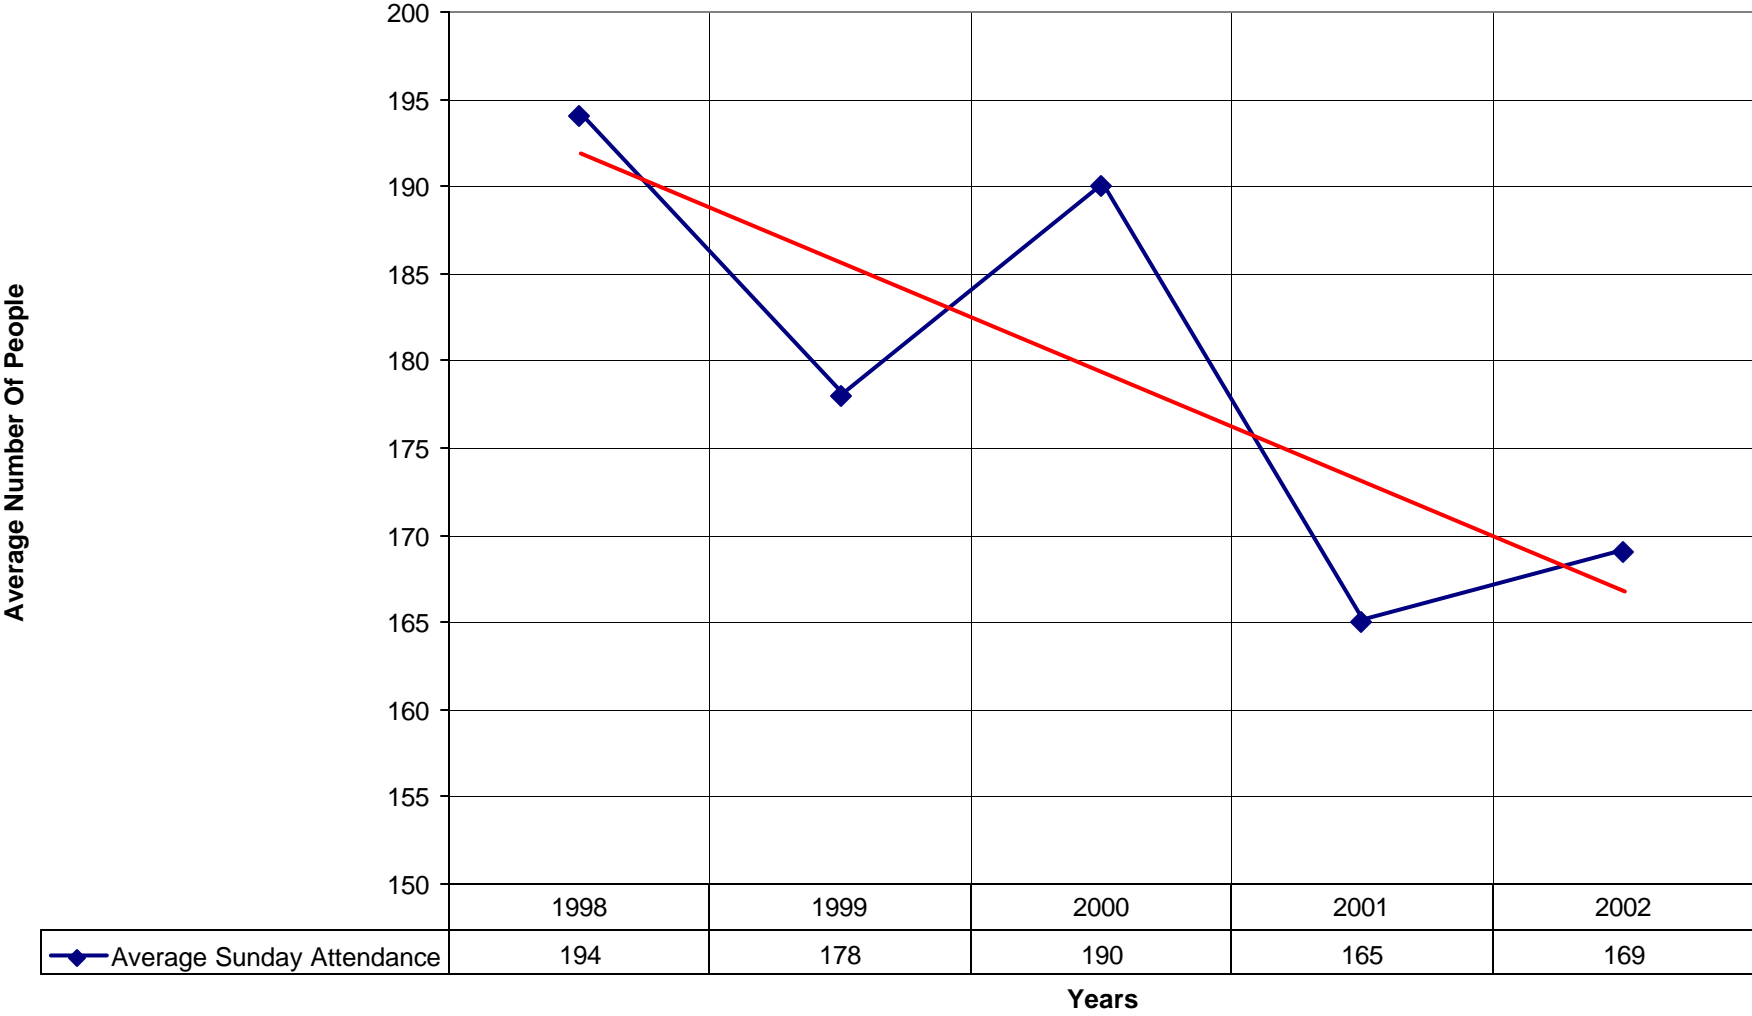

### 5030 St Philip's Episcopal Church SD

◆ Average Sunday Attendance   
 ■ EasterAttendance   
 — Linear (Average Sunday Attendance)   
 — Linear (EasterAttendance)

5030 St Philip's Episcopal Church SD

◆ EasterAttendance — Linear (EasterAttendance)

5030 St Philip's Episcopal Church SD

◆ Average Sunday Attendance — Linear (Average Sunday Attendance)