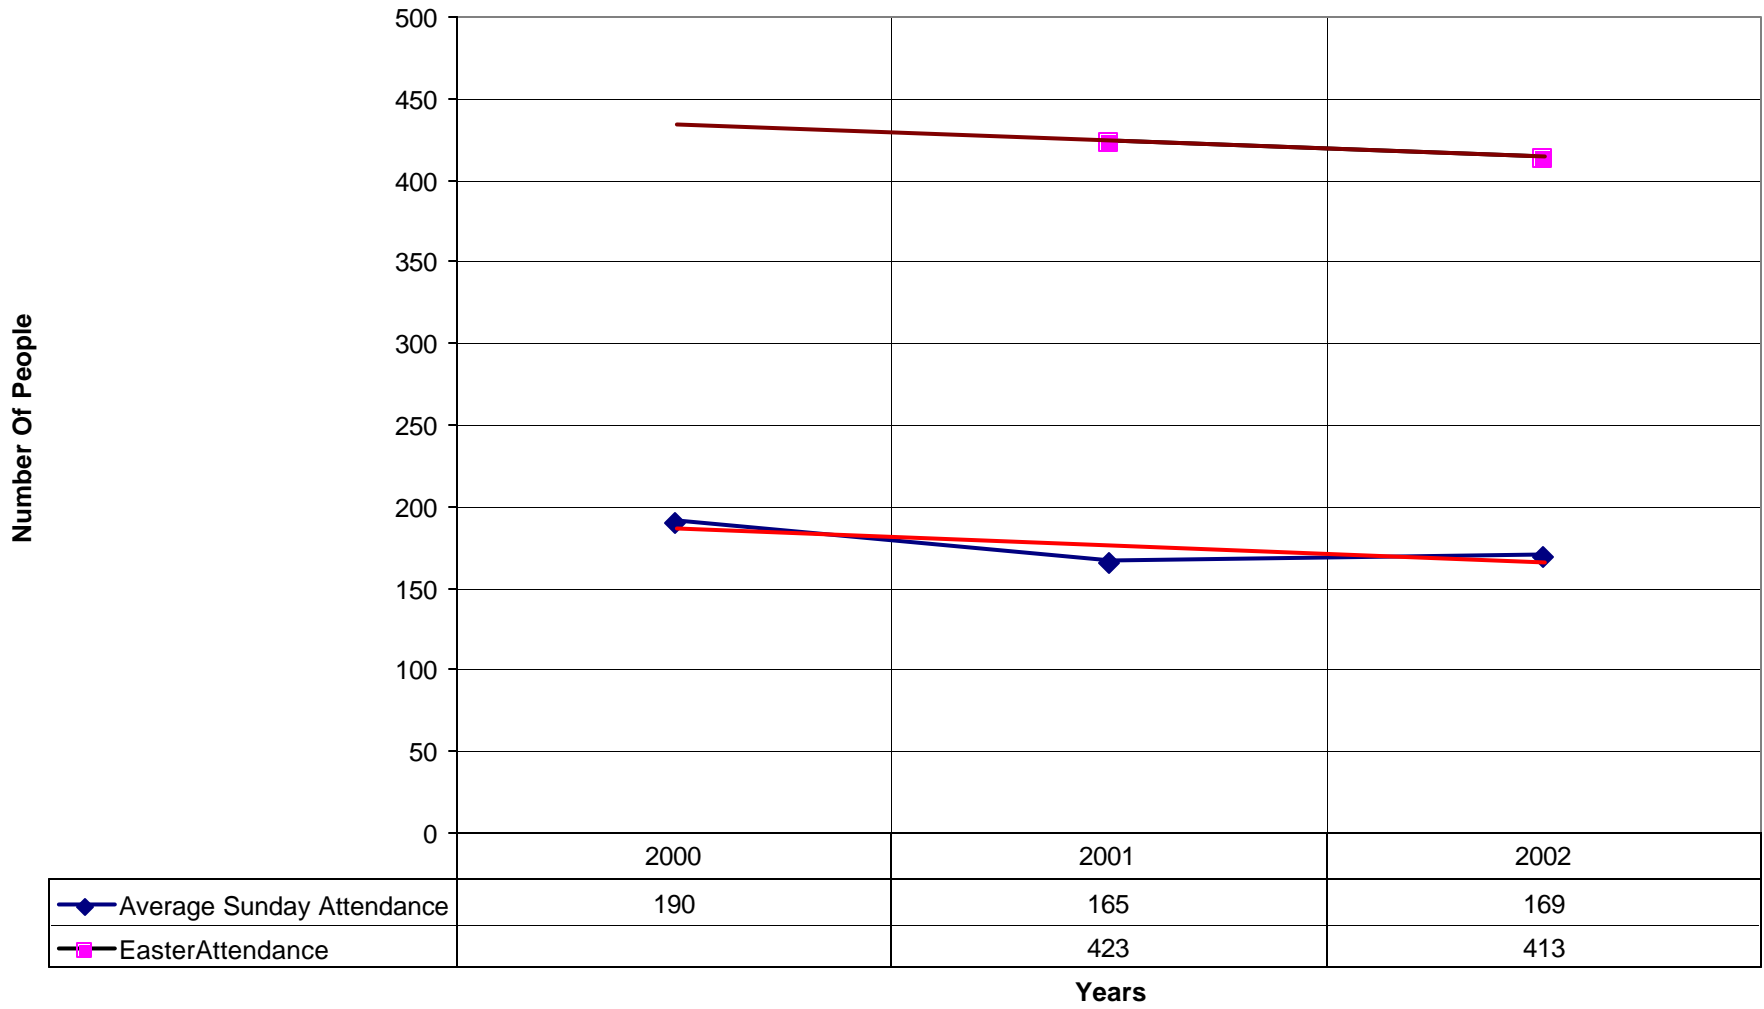

5030 St Philip's Episcopal Church SD

◆ Average Sunday Attendance
■ EasterAttendance
— Linear (Average Sunday Attendance)
— Linear (EasterAttendance)