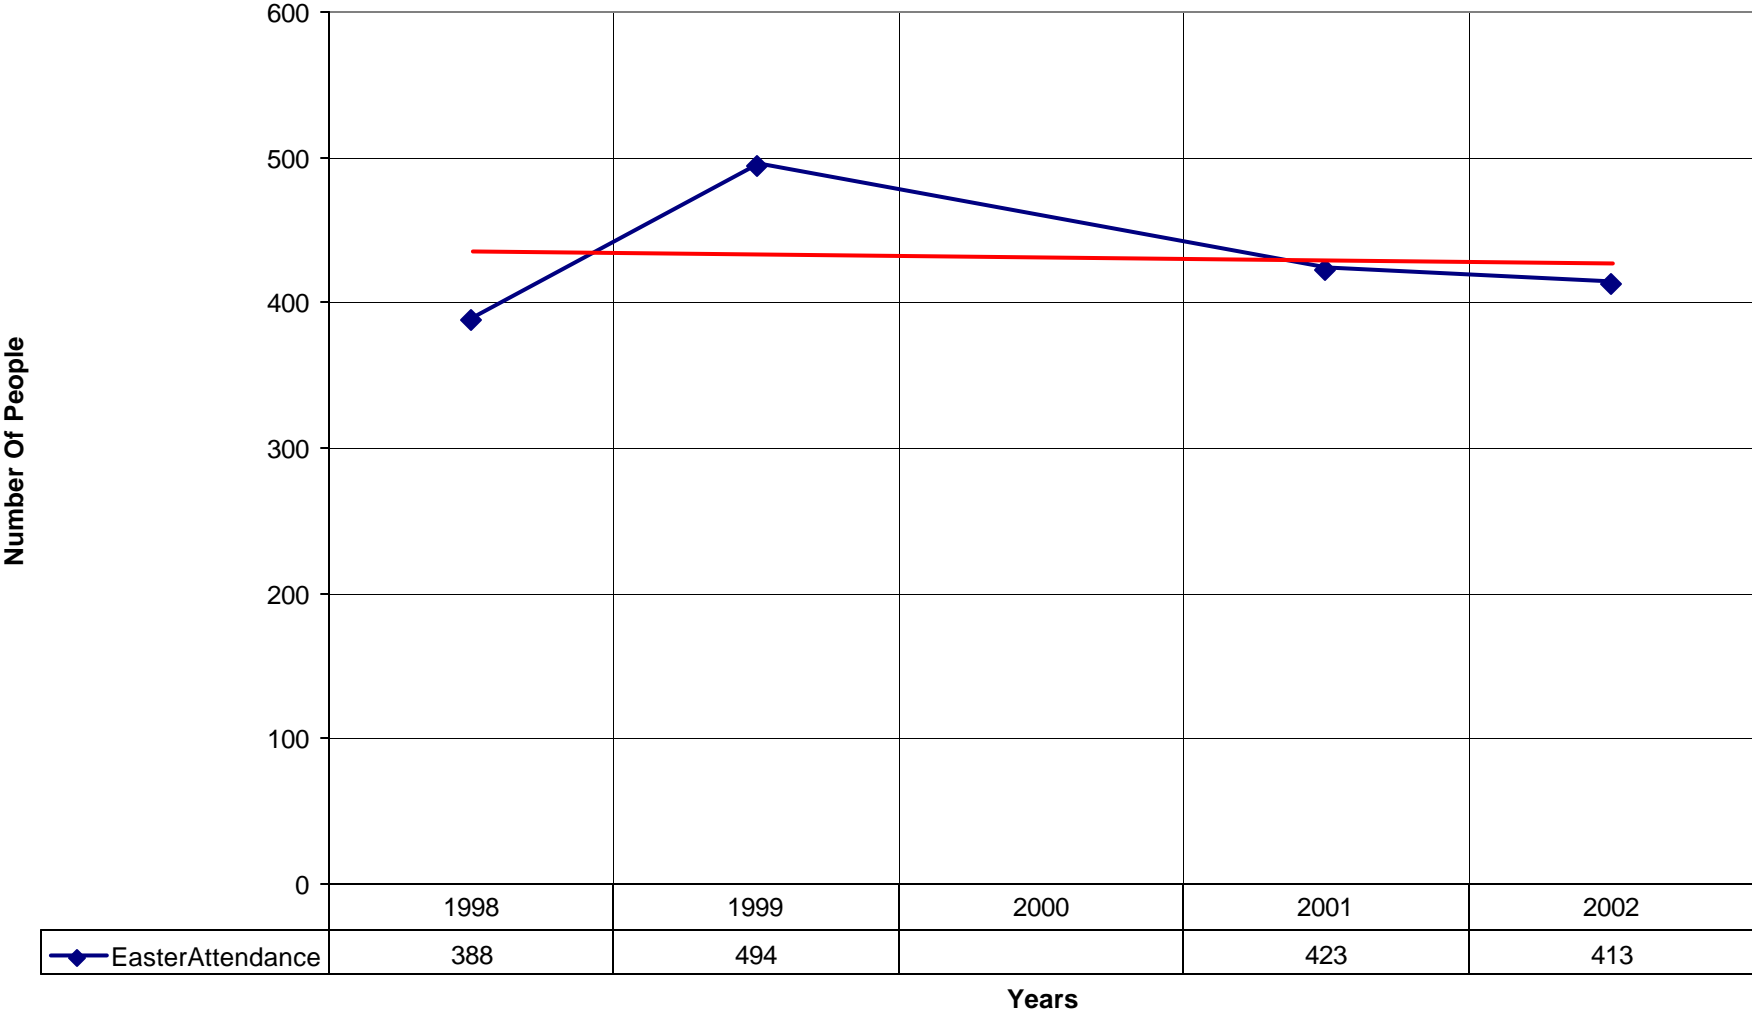

### 5030 St Philip's Episcopal Church SD

◆ Average Sunday Attendance   
 ■ EasterAttendance   
 — Linear (Average Sunday Attendance)   
 — Linear (EasterAttendance)

5030 St Philip's Episcopal Church SD

◆ EasterAttendance — Linear (EasterAttendance)

5030 St Philip's Episcopal Church SD

Number of Baptism Linear (Number of Baptism)

5030 St Philip's Episcopal Church SD

◆ Amt Pledge Payments from Congregation — Linear (Amt Pledge Payments from Congregation)

5030 St Philip's Episcopal Church SD

◆ Number of Pledges — Linear (Number of Pledges)

5030 St Philip's Episcopal Church SD

◆ Average Sunday Attendance — Linear (Average Sunday Attendance)