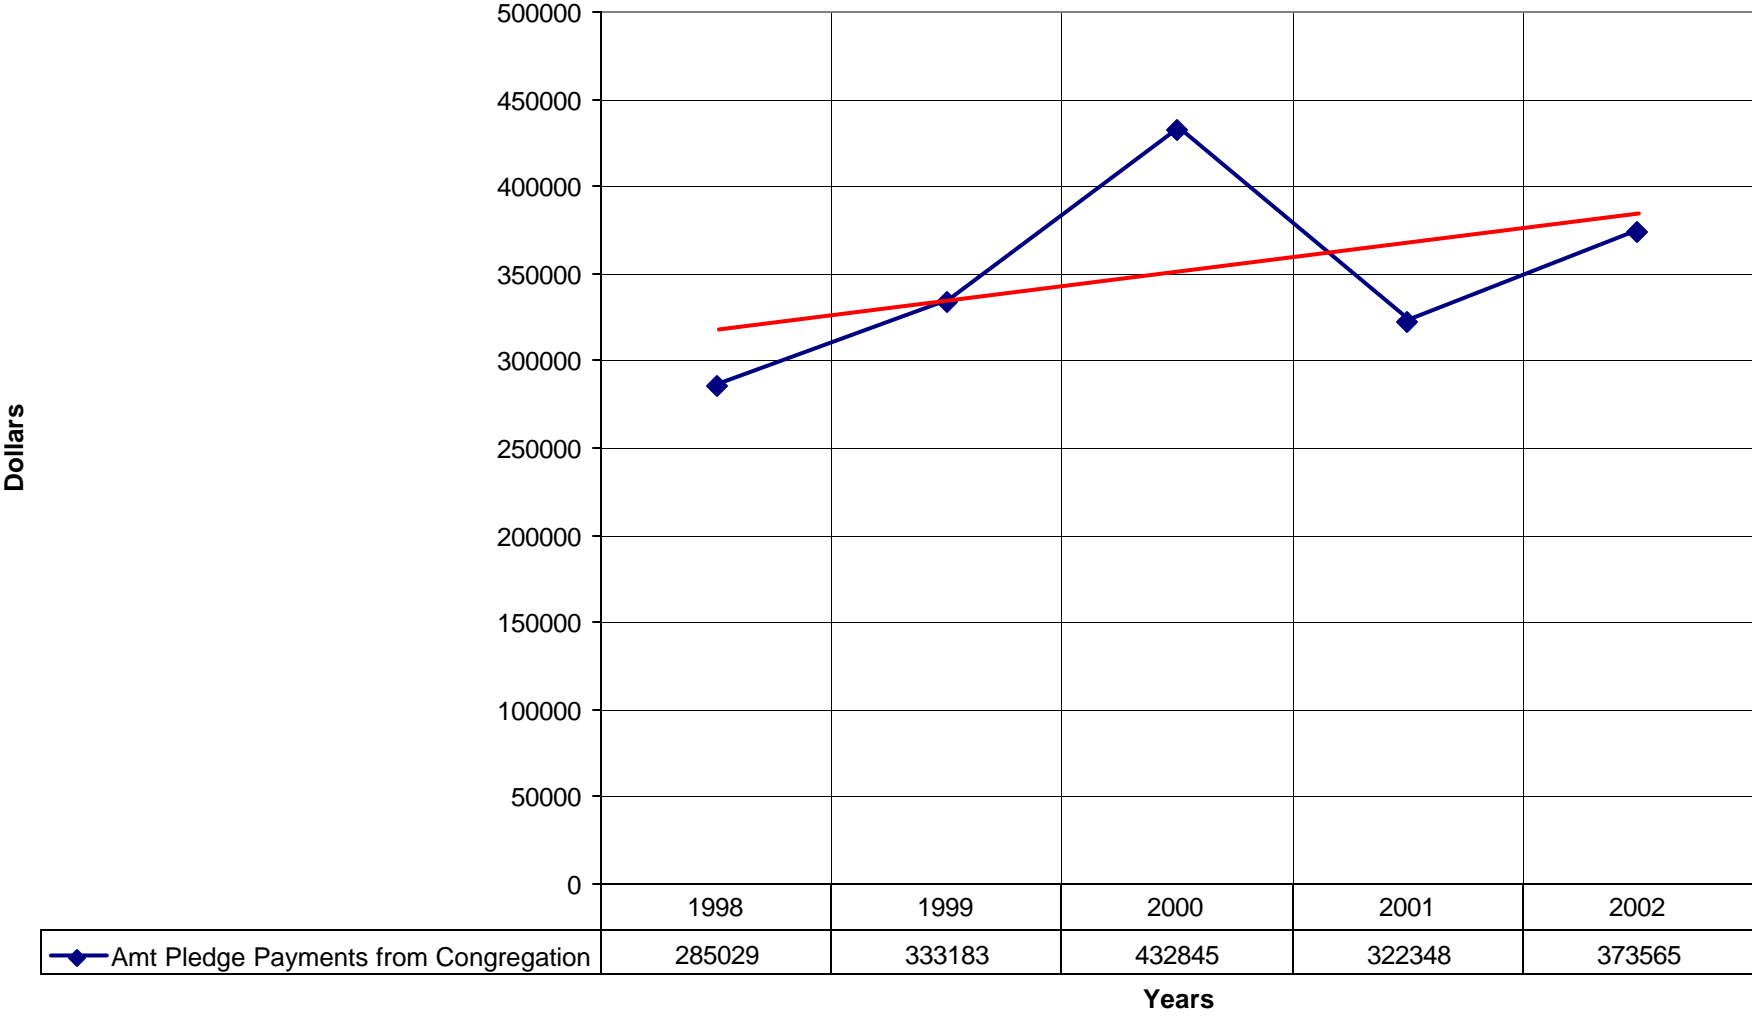

5030 St Philip's Episcopal Church SD

◆ Amt Pledge Payments from Congregation — Linear (Amt Pledge Payments from Congregation)