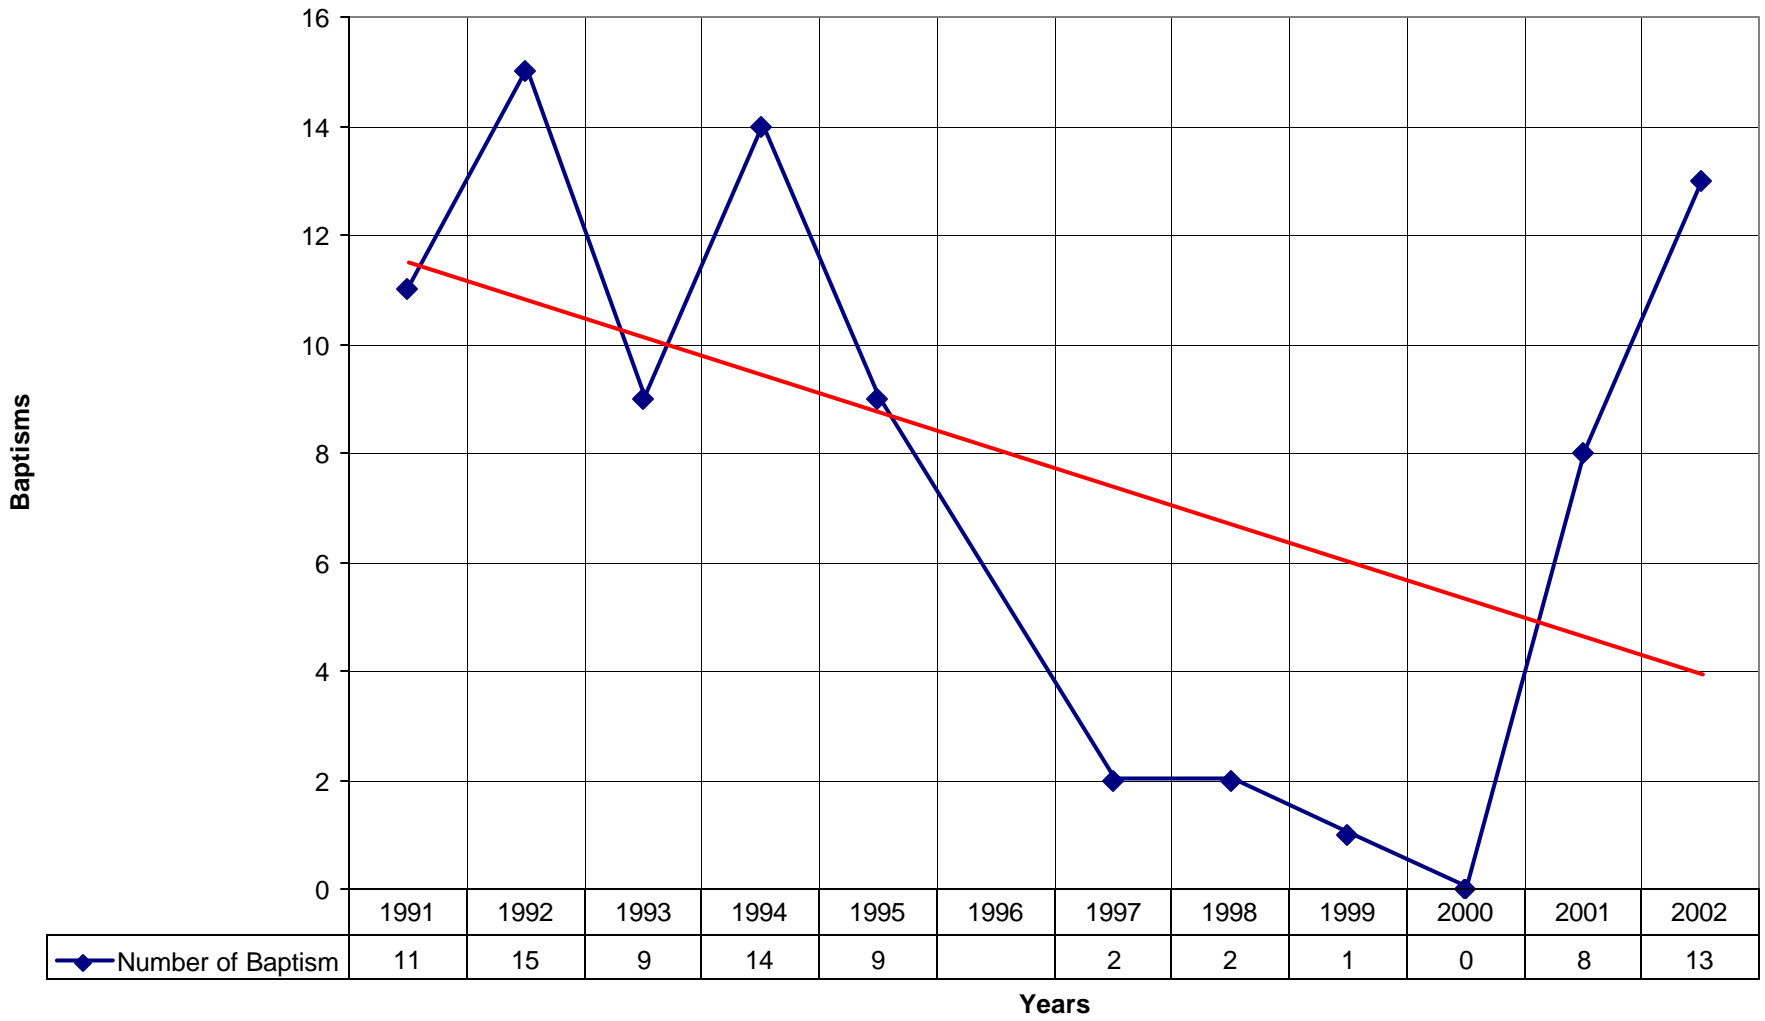

### 5030 St Philip's Episcopal Church SD

◆ Average Sunday Attendance   
 ■ EasterAttendance   
 — Linear (Average Sunday Attendance)   
 — Linear (EasterAttendance)

5030 St Philip's Episcopal Church SD

◆ EasterAttendance — Linear (EasterAttendance)

5030 St Philip's Episcopal Church SD

Number of Baptism Linear (Number of Baptism)

5030 St Philip's Episcopal Church SD

◆ Amt Pledge Payments from Congregation — Linear (Amt Pledge Payments from Congregation)

5030 St Philip's Episcopal Church SD

◆ Number of Pledges — Linear (Number of Pledges)

5030 St Philip's Episcopal Church SD

◆ Average Sunday Attendance — Linear (Average Sunday Attendance)