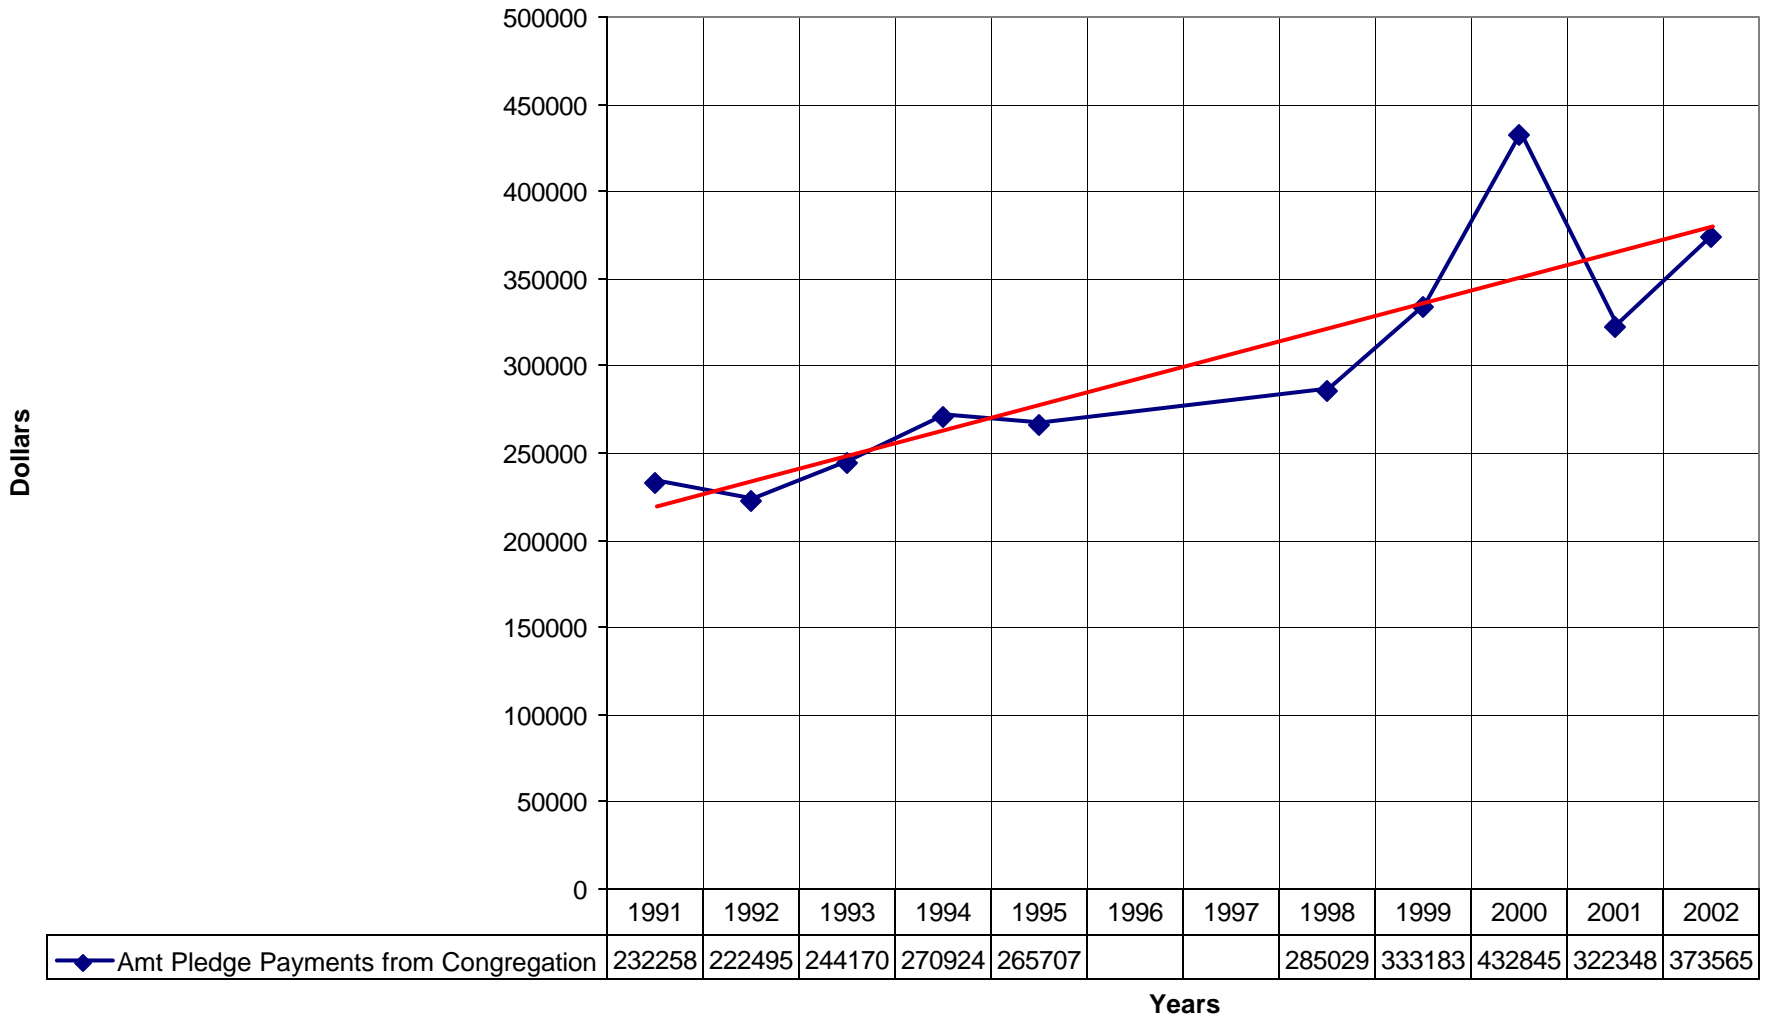

### 5030 St Philip's Episcopal Church SD

◆ Average Sunday Attendance   
 ■ EasterAttendance   
 — Linear (Average Sunday Attendance)   
 — Linear (EasterAttendance)

5030 St Philip's Episcopal Church SD

◆ EasterAttendance — Linear (EasterAttendance)

5030 St Philip's Episcopal Church SD

Number of Baptism Linear (Number of Baptism)

5030 St Philip's Episcopal Church SD

◆ Amt Pledge Payments from Congregation — Linear (Amt Pledge Payments from Congregation)

5030 St Philip's Episcopal Church SD

◆ Number of Pledges — Linear (Number of Pledges)

5030 St Philip's Episcopal Church SD

◆ Average Sunday Attendance — Linear (Average Sunday Attendance)