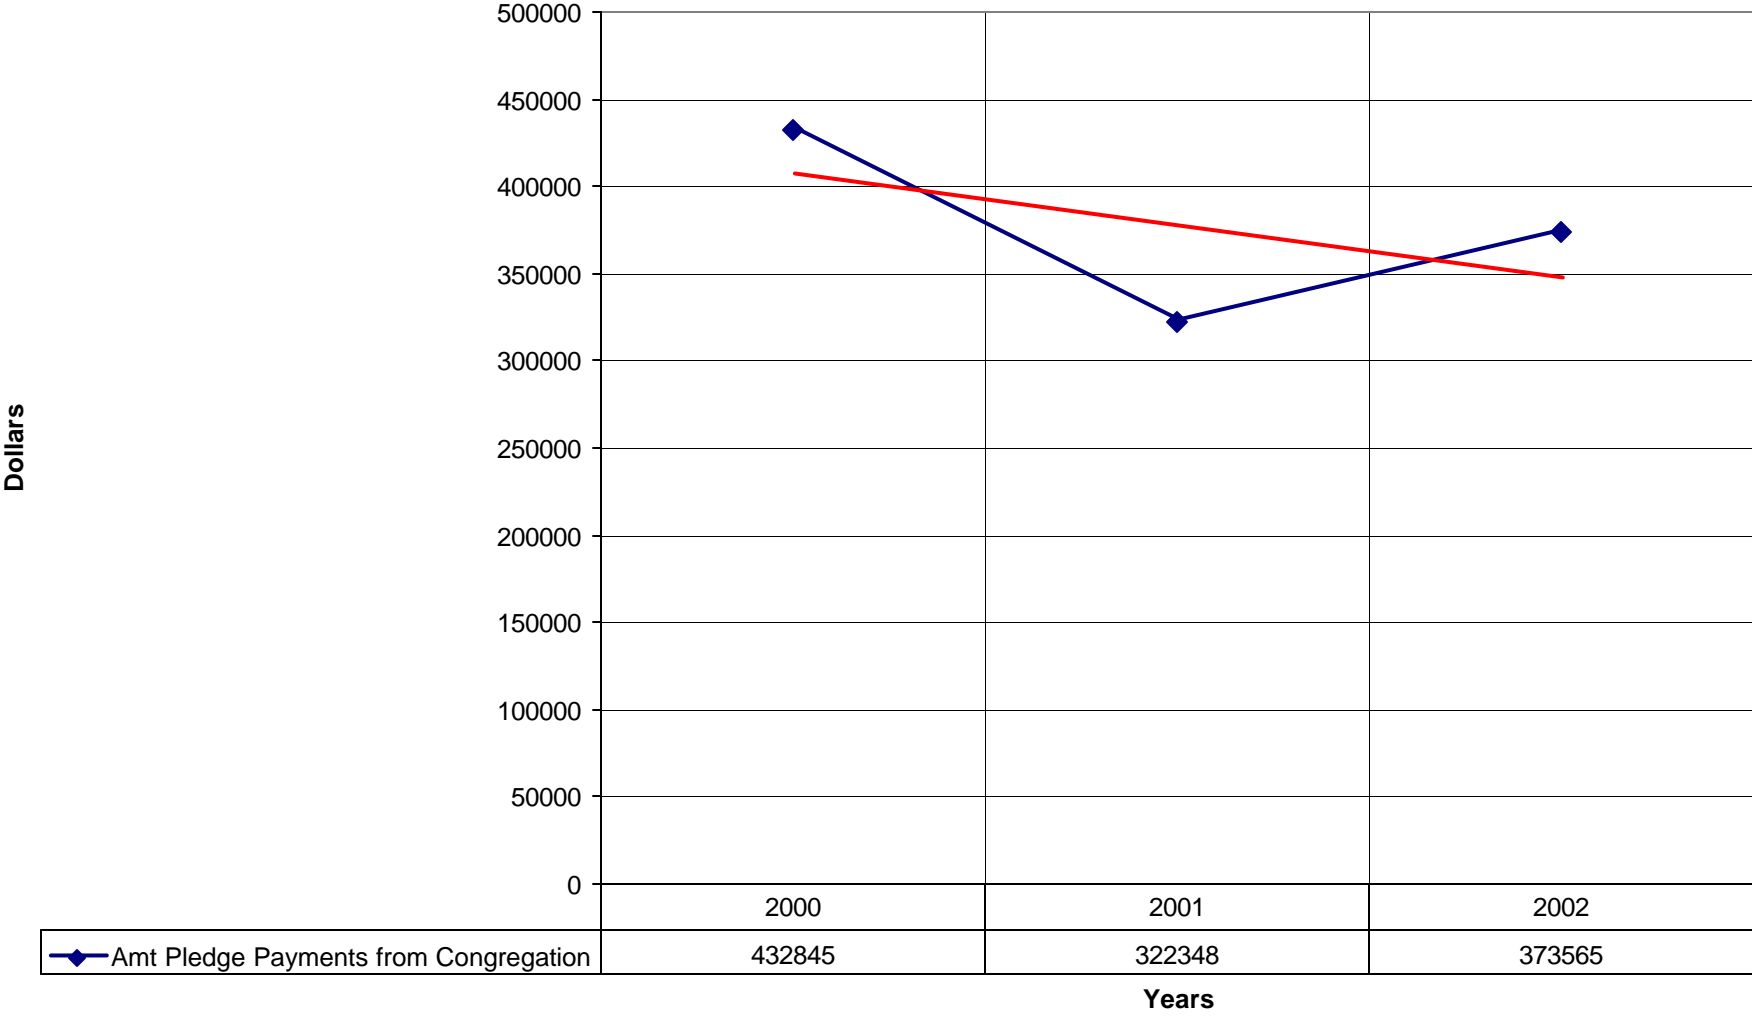

5030 St Philip's Episcopal Church SD

◆ Amt Pledge Payments from Congregation — Linear (Amt Pledge Payments from Congregation)