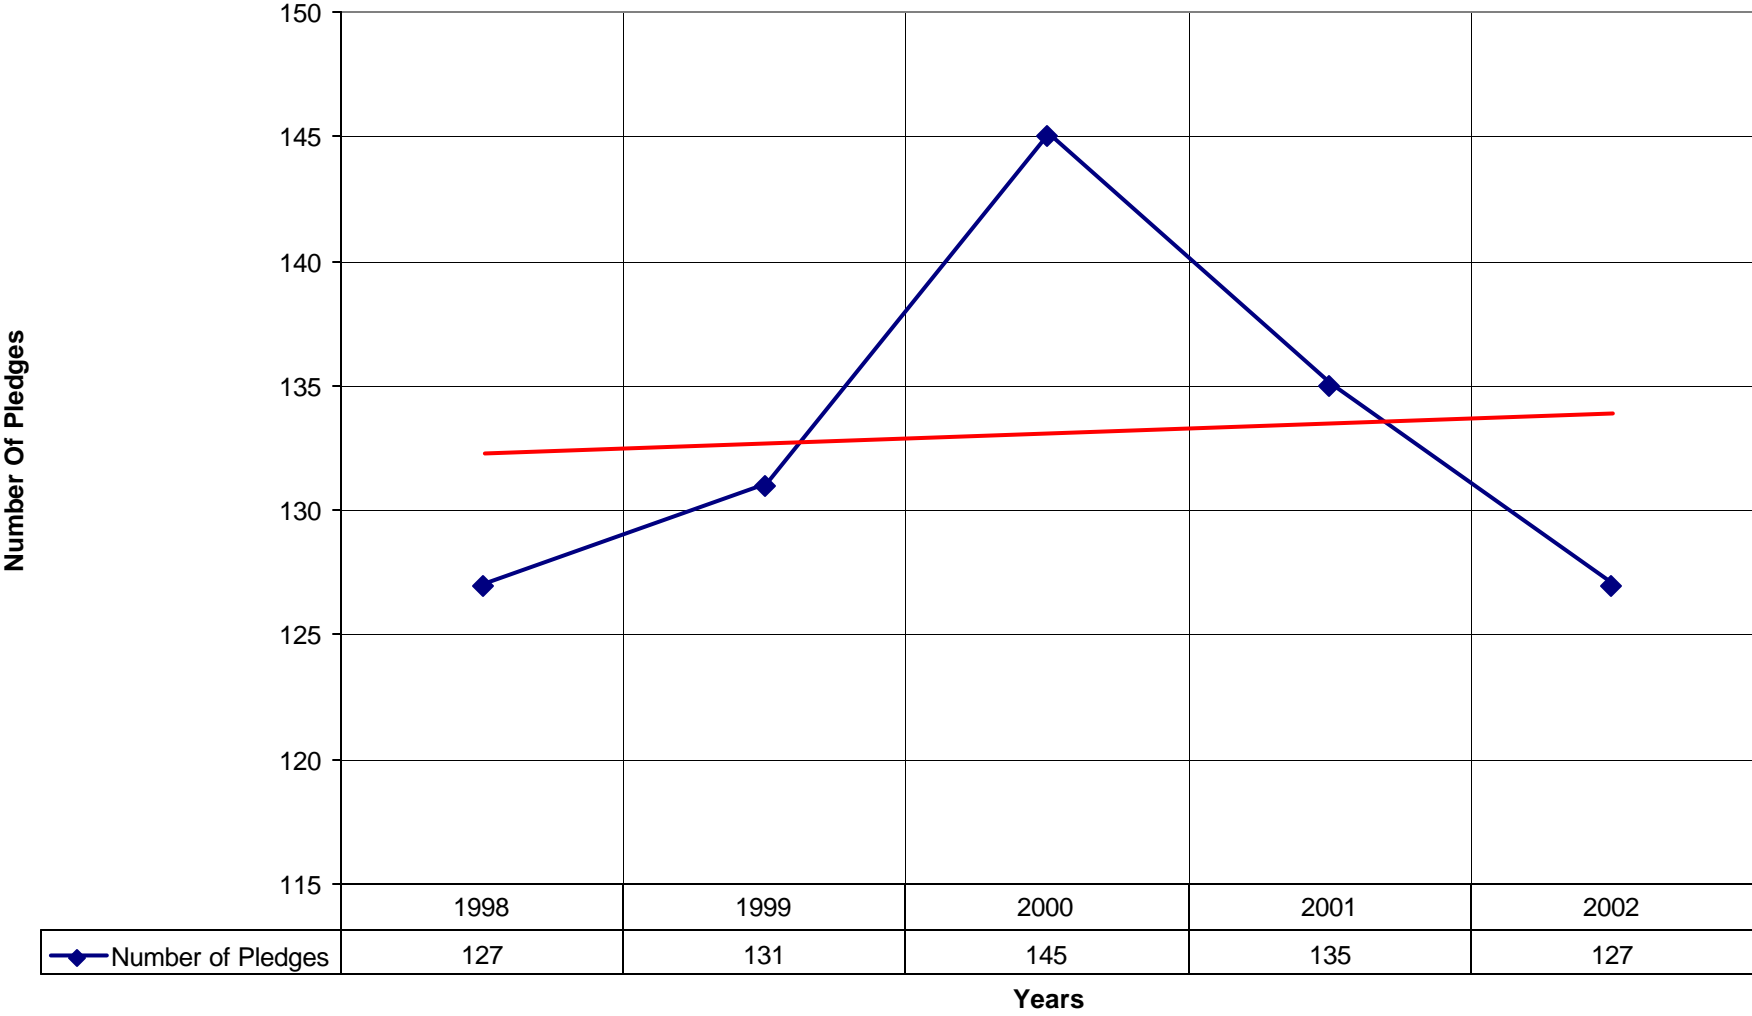

### 5030 St Philip's Episcopal Church SD

◆ Average Sunday Attendance   
 ■ EasterAttendance   
 — Linear (Average Sunday Attendance)   
 — Linear (EasterAttendance)

5030 St Philip's Episcopal Church SD

◆ EasterAttendance — Linear (EasterAttendance)

5030 St Philip's Episcopal Church SD

5030 St Philip's Episcopal Church SD

◆ Amt Pledge Payments from Congregation — Linear (Amt Pledge Payments from Congregation)

5030 St Philip's Episcopal Church SD

◆ Number of Pledges — Linear (Number of Pledges)

5030 St Philip's Episcopal Church SD

◆ Average Sunday Attendance — Linear (Average Sunday Attendance)