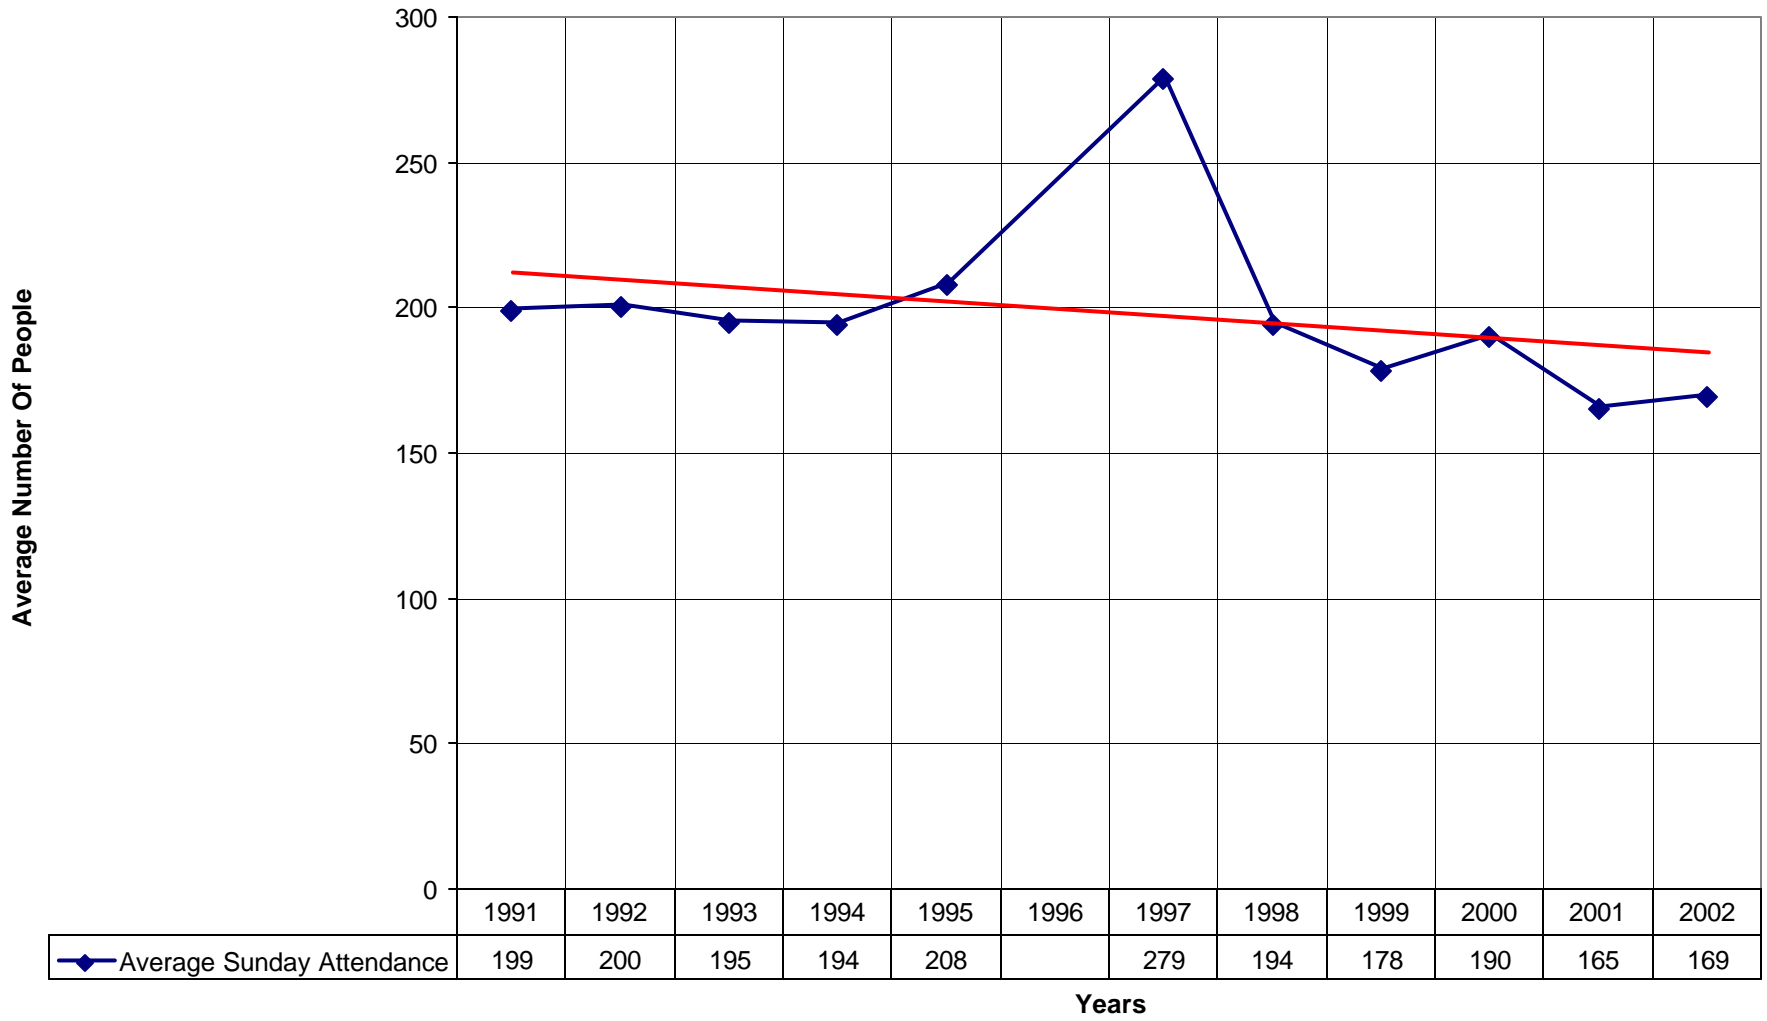

### 5030 St Philip's Episcopal Church SD

◆ Average Sunday Attendance   
 ■ EasterAttendance   
 — Linear (Average Sunday Attendance)   
 — Linear (EasterAttendance)

5030 St Philip's Episcopal Church SD

◆ EasterAttendance — Linear (EasterAttendance)

5030 St Philip's Episcopal Church SD

Number of Baptism Linear (Number of Baptism)

5030 St Philip's Episcopal Church SD

◆ Amt Pledge Payments from Congregation — Linear (Amt Pledge Payments from Congregation)

5030 St Philip's Episcopal Church SD

◆ Number of Pledges — Linear (Number of Pledges)

5030 St Philip's Episcopal Church SD

◆ Average Sunday Attendance — Linear (Average Sunday Attendance)