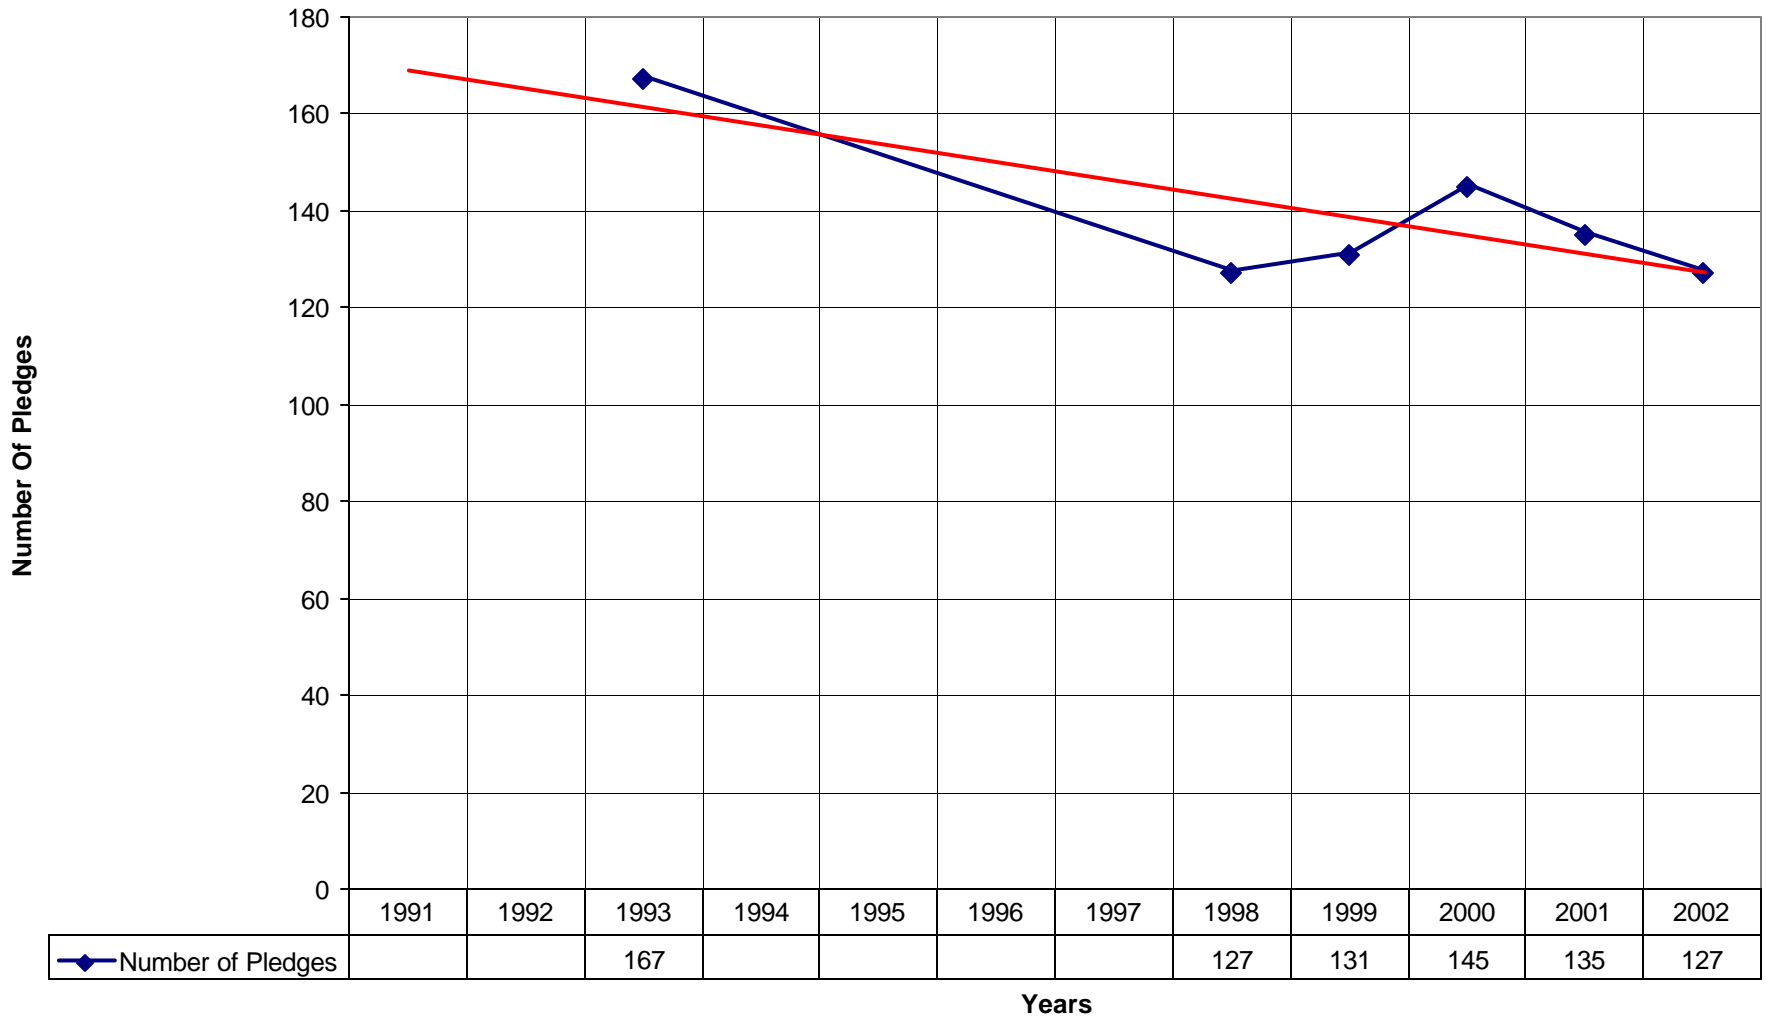

### 5030 St Philip's Episcopal Church SD

◆ Average Sunday Attendance   
 ■ EasterAttendance   
 — Linear (Average Sunday Attendance)   
 — Linear (EasterAttendance)

5030 St Philip's Episcopal Church SD

◆ EasterAttendance — Linear (EasterAttendance)

5030 St Philip's Episcopal Church SD

Number of Baptism Linear (Number of Baptism)

5030 St Philip's Episcopal Church SD

◆ Amt Pledge Payments from Congregation — Linear (Amt Pledge Payments from Congregation)

5030 St Philip's Episcopal Church SD

◆ Number of Pledges — Linear (Number of Pledges)

5030 St Philip's Episcopal Church SD

◆ Average Sunday Attendance — Linear (Average Sunday Attendance)