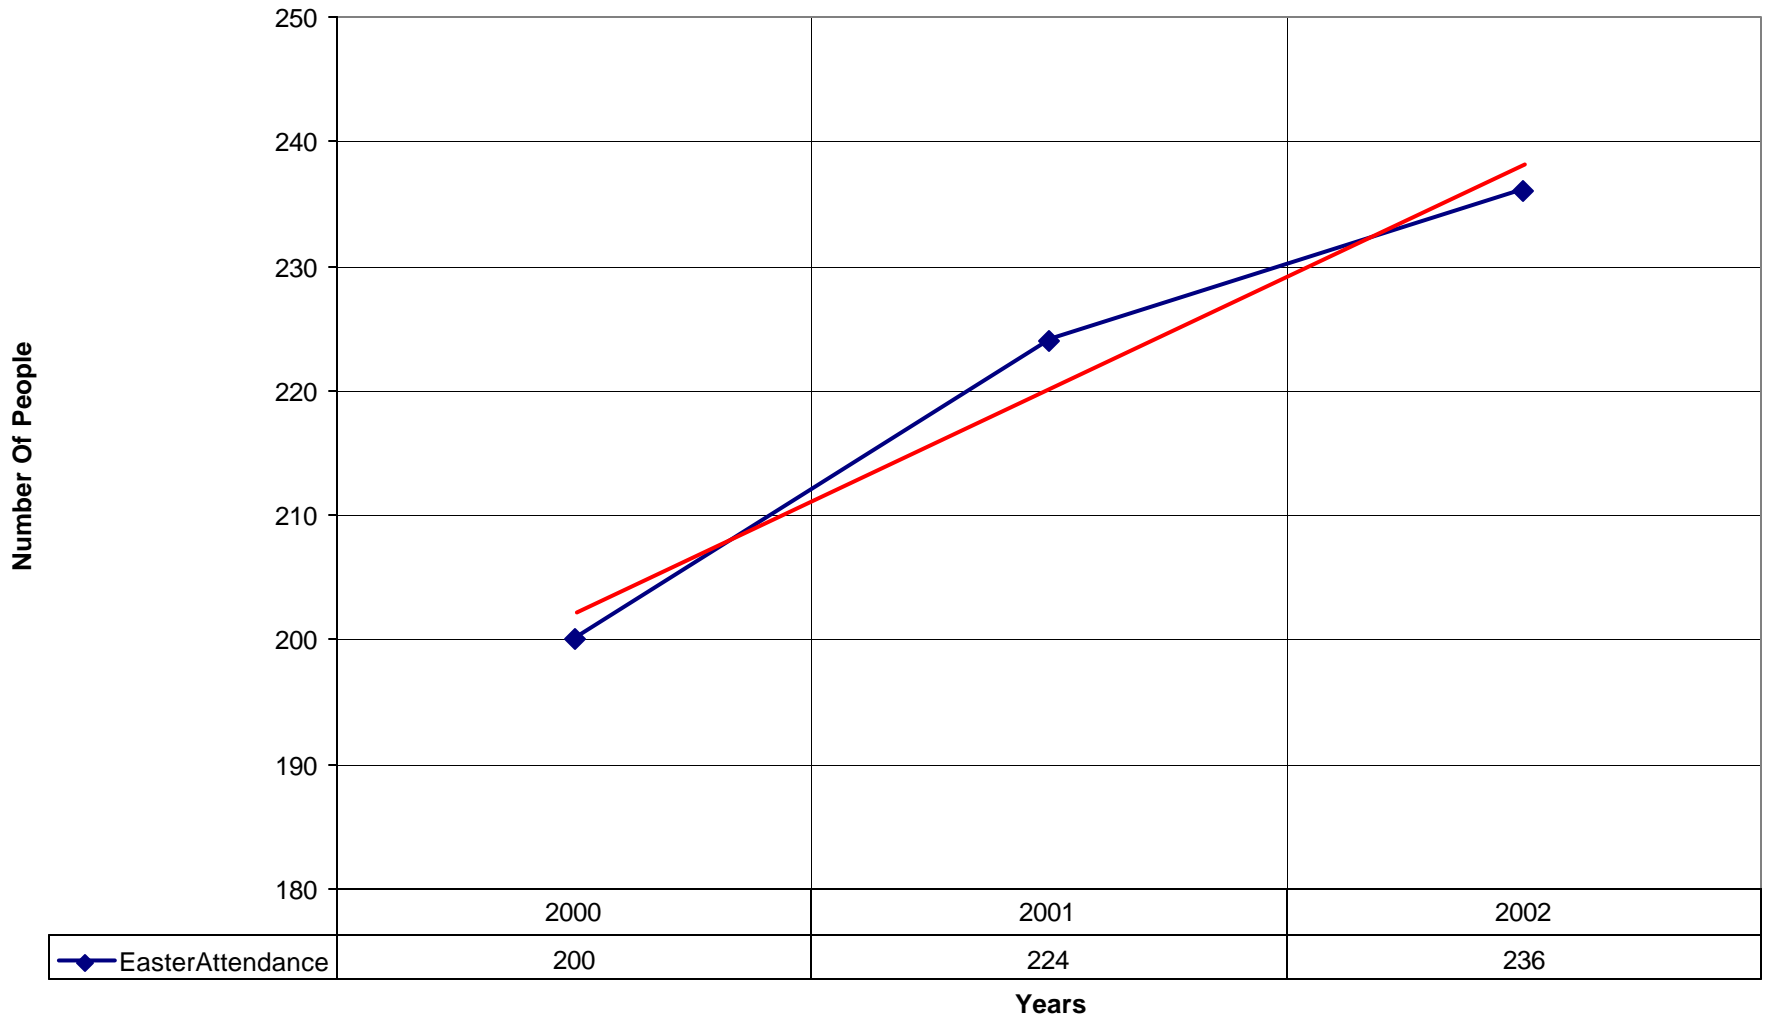

5015 St. Christopher-by-the-Sea Church SD

◆ Number of Pledges — Linear (Number of Pledges)

5015 St. Christopher-by-the-Sea Church SD

◆ Average Sunday Attendance    — Linear (Average Sunday Attendance)

### 5015 St. Christopher-by-the-Sea Church SD

◆ Average Sunday Attendance    ■ EasterAttendance    — Linear (Average Sunday Attendance)    — Linear (EasterAttendance)

5015 St. Christopher-by-the-Sea Church SD