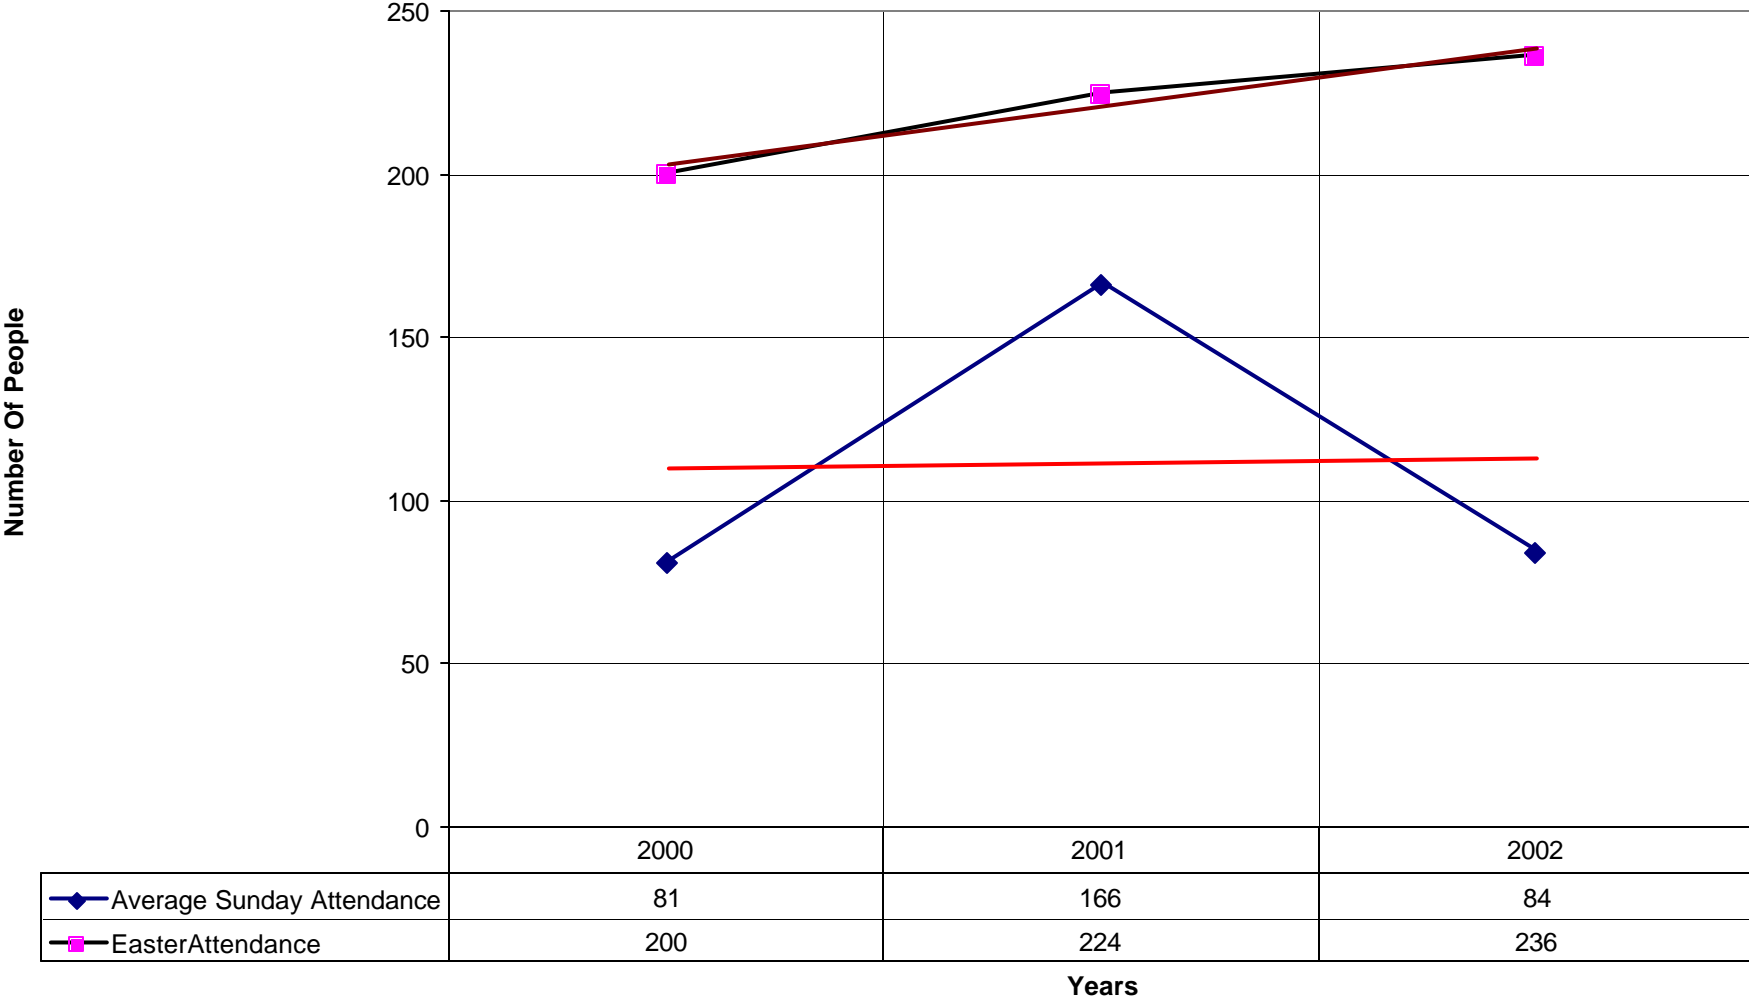

5015 St. Christopher-by-the-Sea Church SD

◆ Number of Pledges — Linear (Number of Pledges)

5015 St. Christopher-by-the-Sea Church SD

◆ Average Sunday Attendance    — Linear (Average Sunday Attendance)

### 5015 St. Christopher-by-the-Sea Church SD

◆ Average Sunday Attendance    ■ EasterAttendance    — Linear (Average Sunday Attendance)    — Linear (EasterAttendance)

5015 St. Christopher-by-the-Sea Church SD