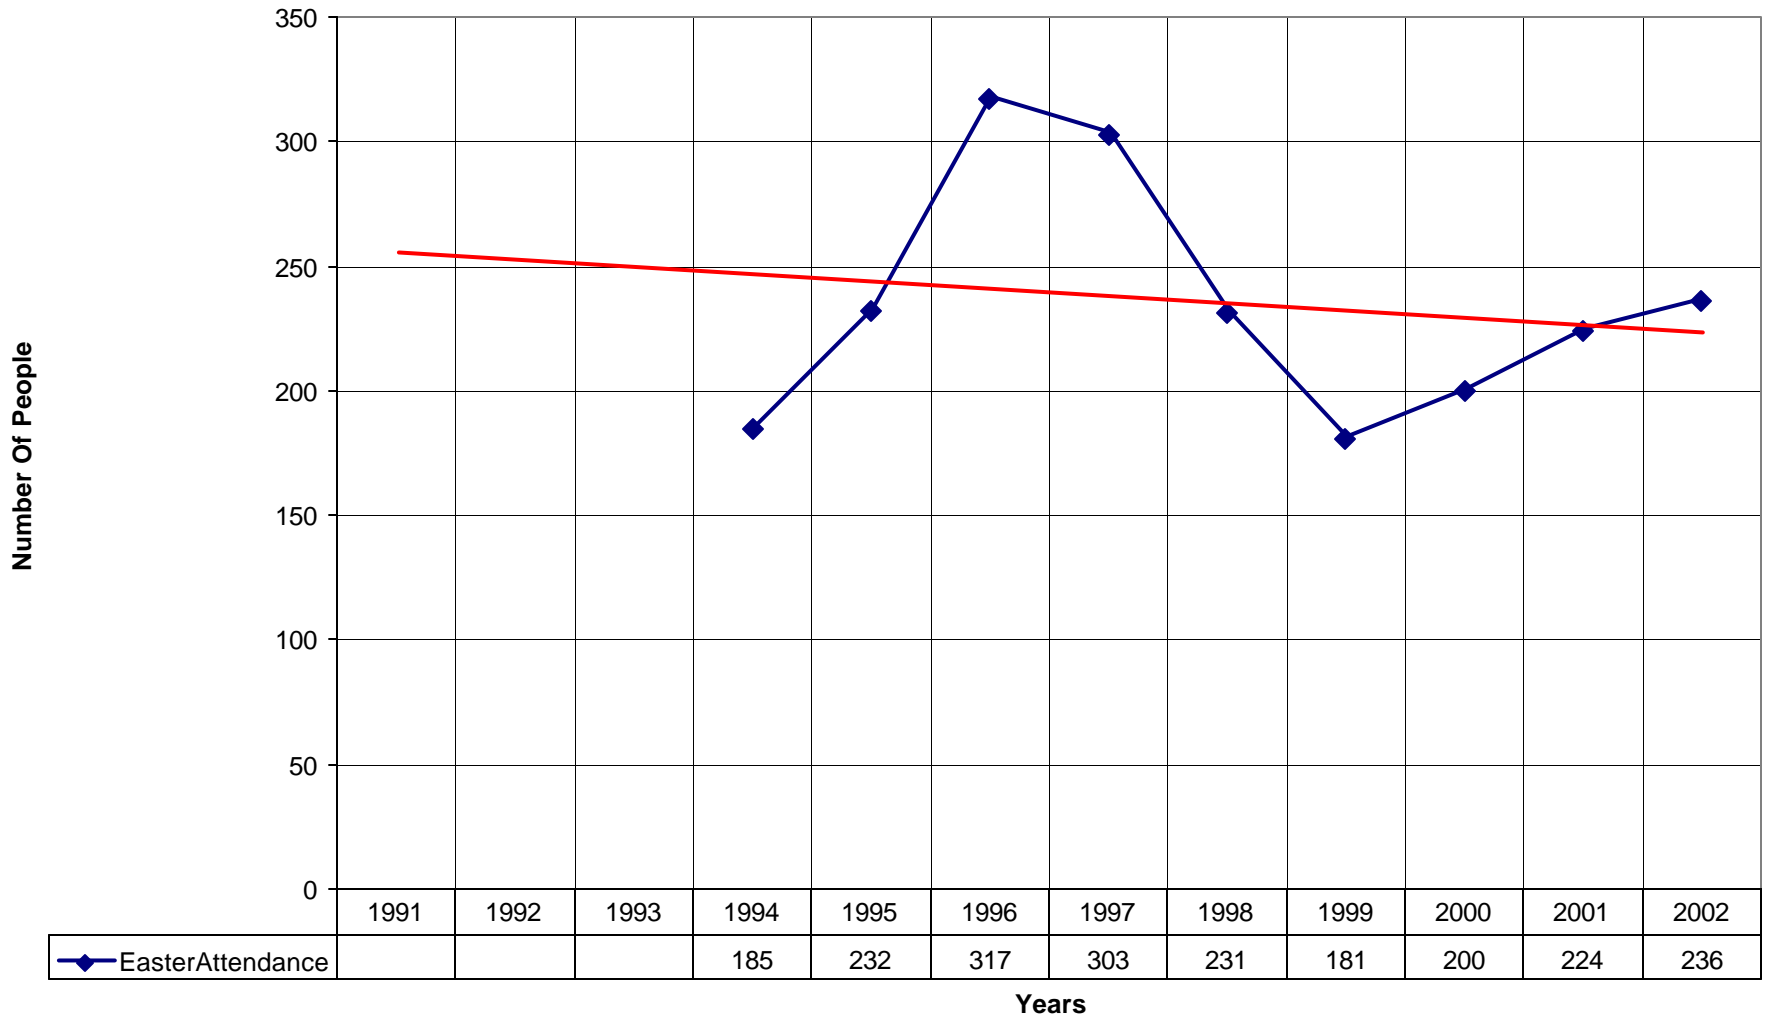

### 5015 St. Christopher-by-the-Sea Church SD

◆ Average Sunday Attendance   
 ■ EasterAttendance   
 — Linear (Average Sunday Attendance)   
 — Linear (EasterAttendance)

5015 St. Christopher-by-the-Sea Church SD

5015 St. Christopher-by-the-Sea Church SD

◆ Average Sunday Attendance 
 — Linear (Average Sunday Attendance)