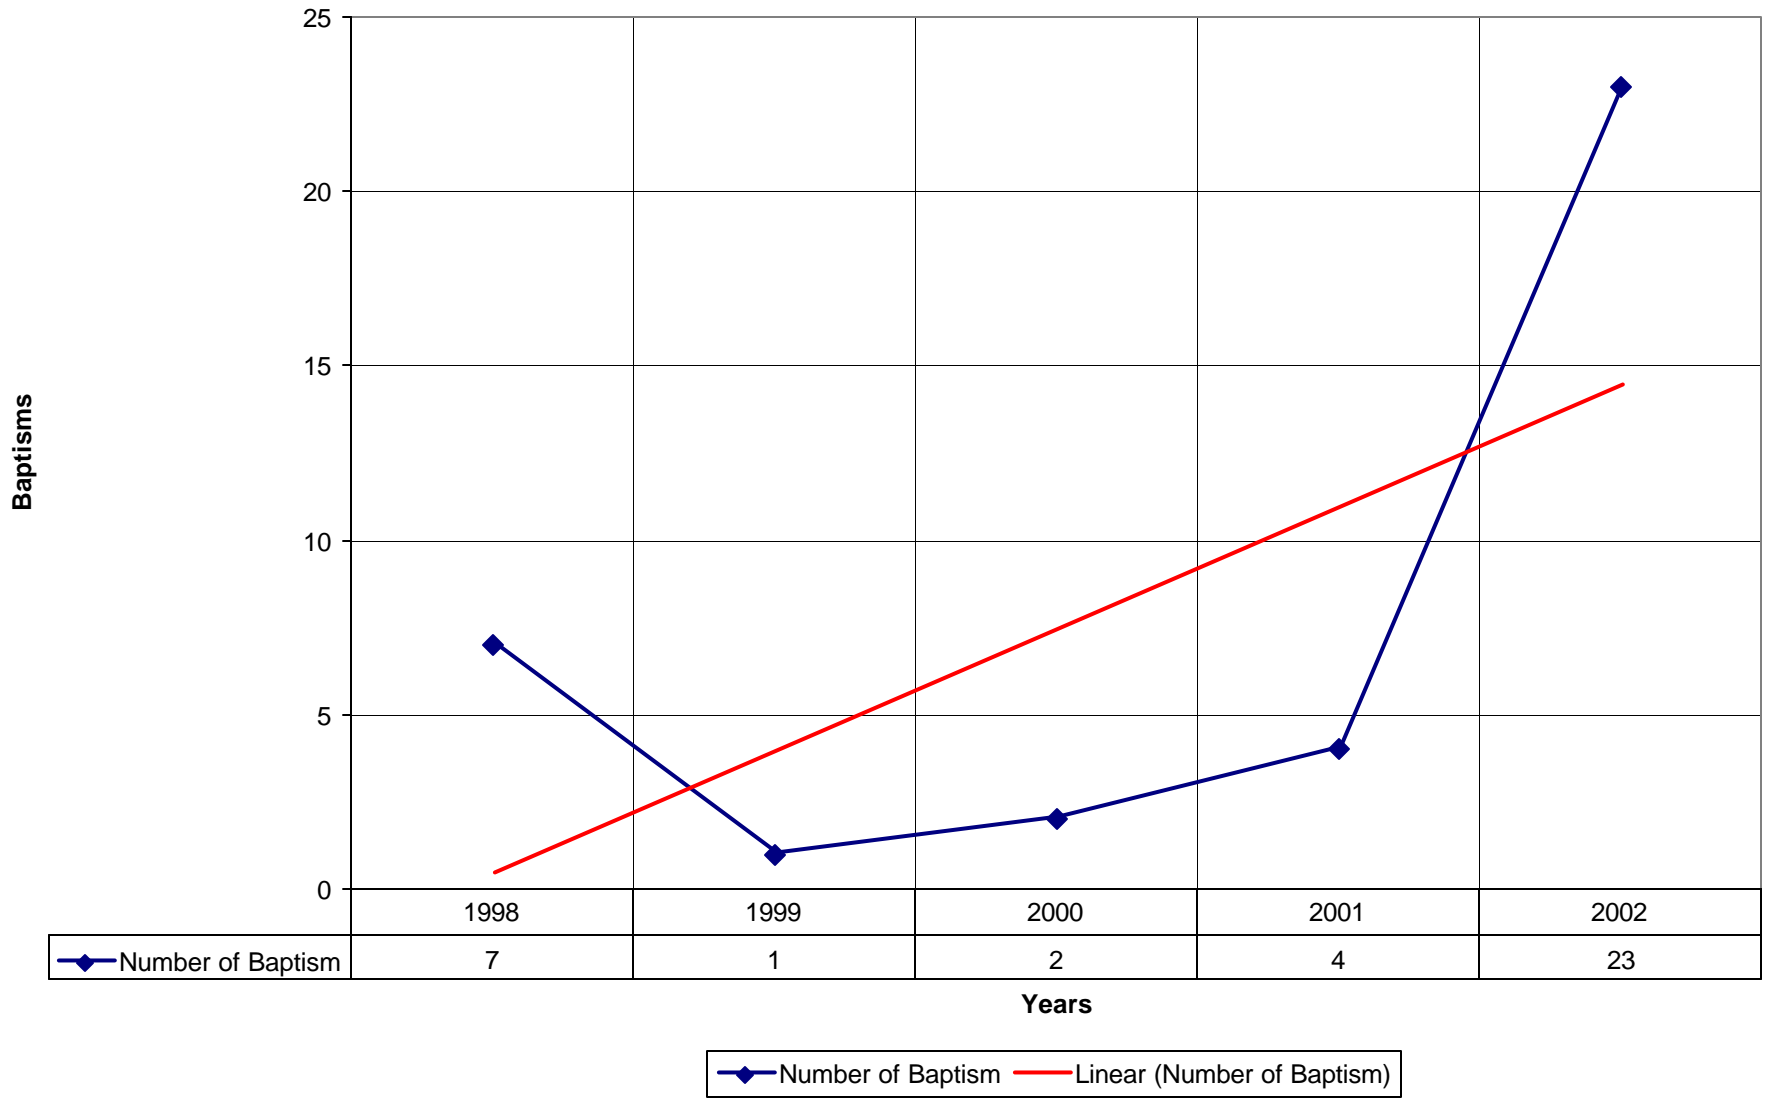

5015 St. Christopher-by-the-Sea Church SD