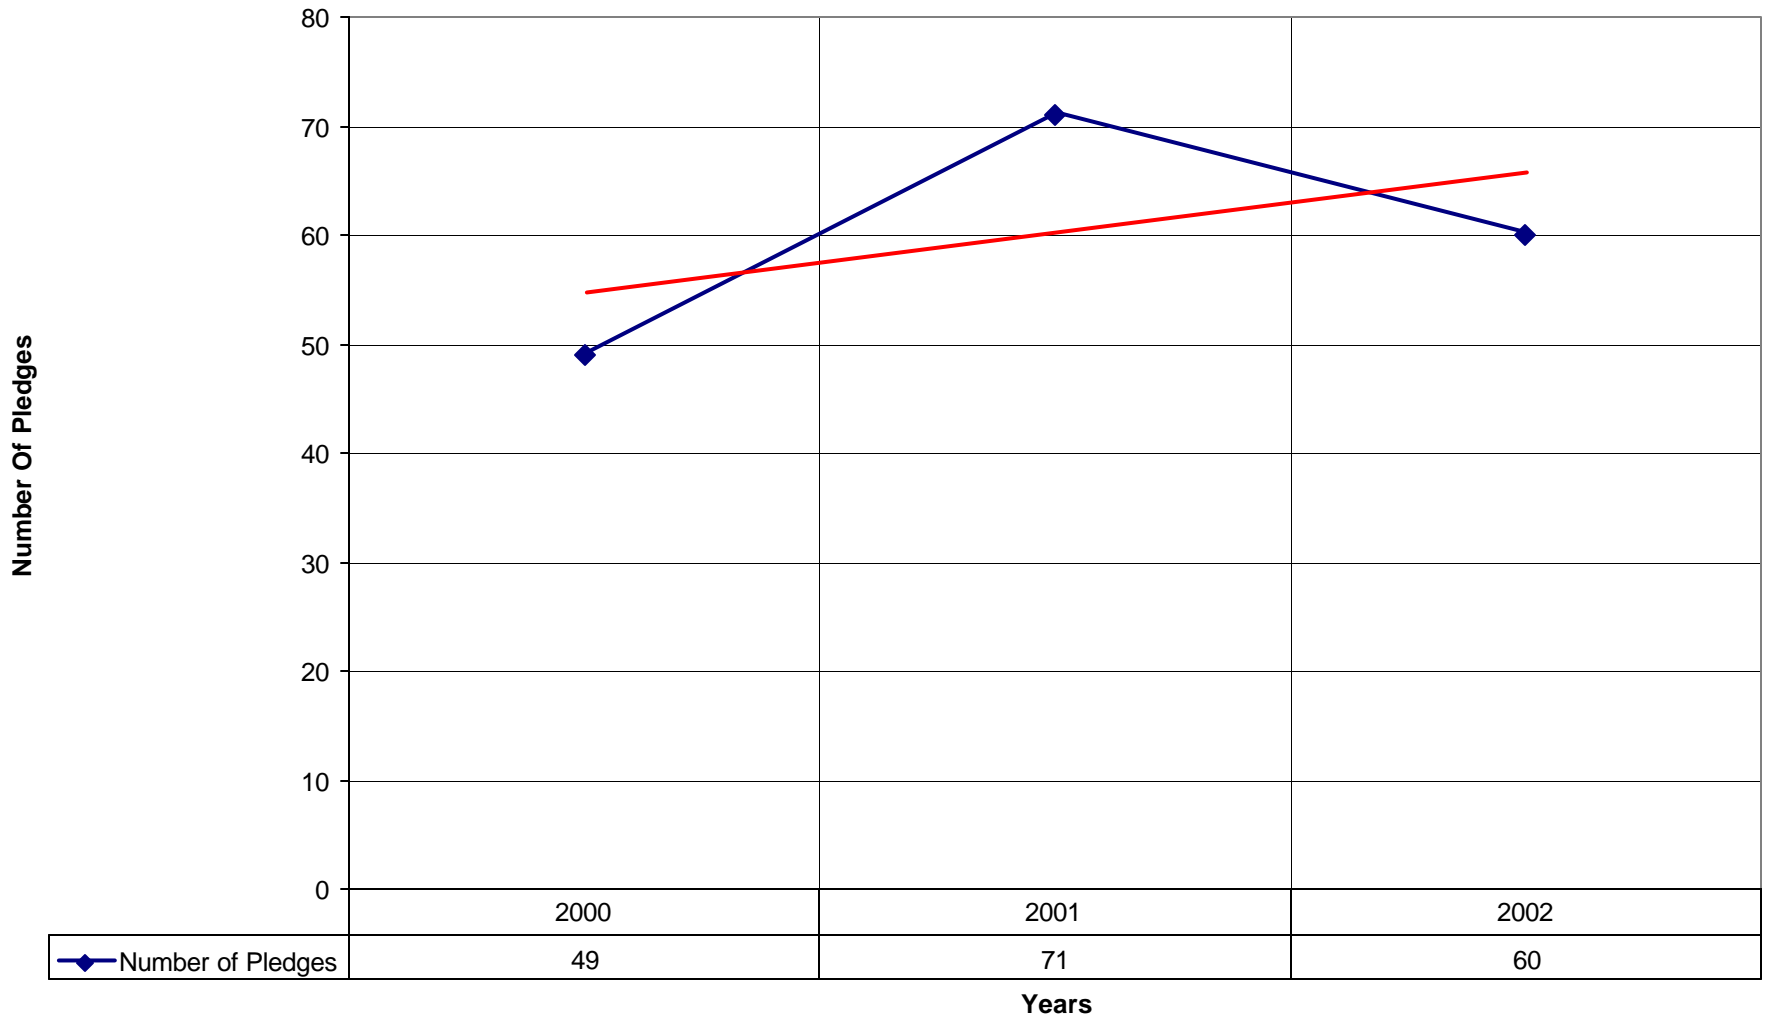

5015 St. Christopher-by-the-Sea Church SD

◆ Average Sunday Attendance 
 — Linear (Average Sunday Attendance)

### 5015 St. Christopher-by-the-Sea Church SD

◆ Average Sunday Attendance    ■ EasterAttendance    — Linear (Average Sunday Attendance)    — Linear (EasterAttendance)

5015 St. Christopher-by-the-Sea Church SD

◆ EasterAttendance — Linear (EasterAttendance)

5015 St. Christopher-by-the-Sea Church SD

5015 St. Christopher-by-the-Sea Church SD

◆ Amt Pledge Payments from Congregation — Linear (Amt Pledge Payments from Congregation)

5015 St. Christopher-by-the-Sea Church SD

◆ Number of Pledges — Linear (Number of Pledges)

5015 St. Christopher-by-the-Sea Church SD

◆ Average Sunday Attendance — Linear (Average Sunday Attendance)