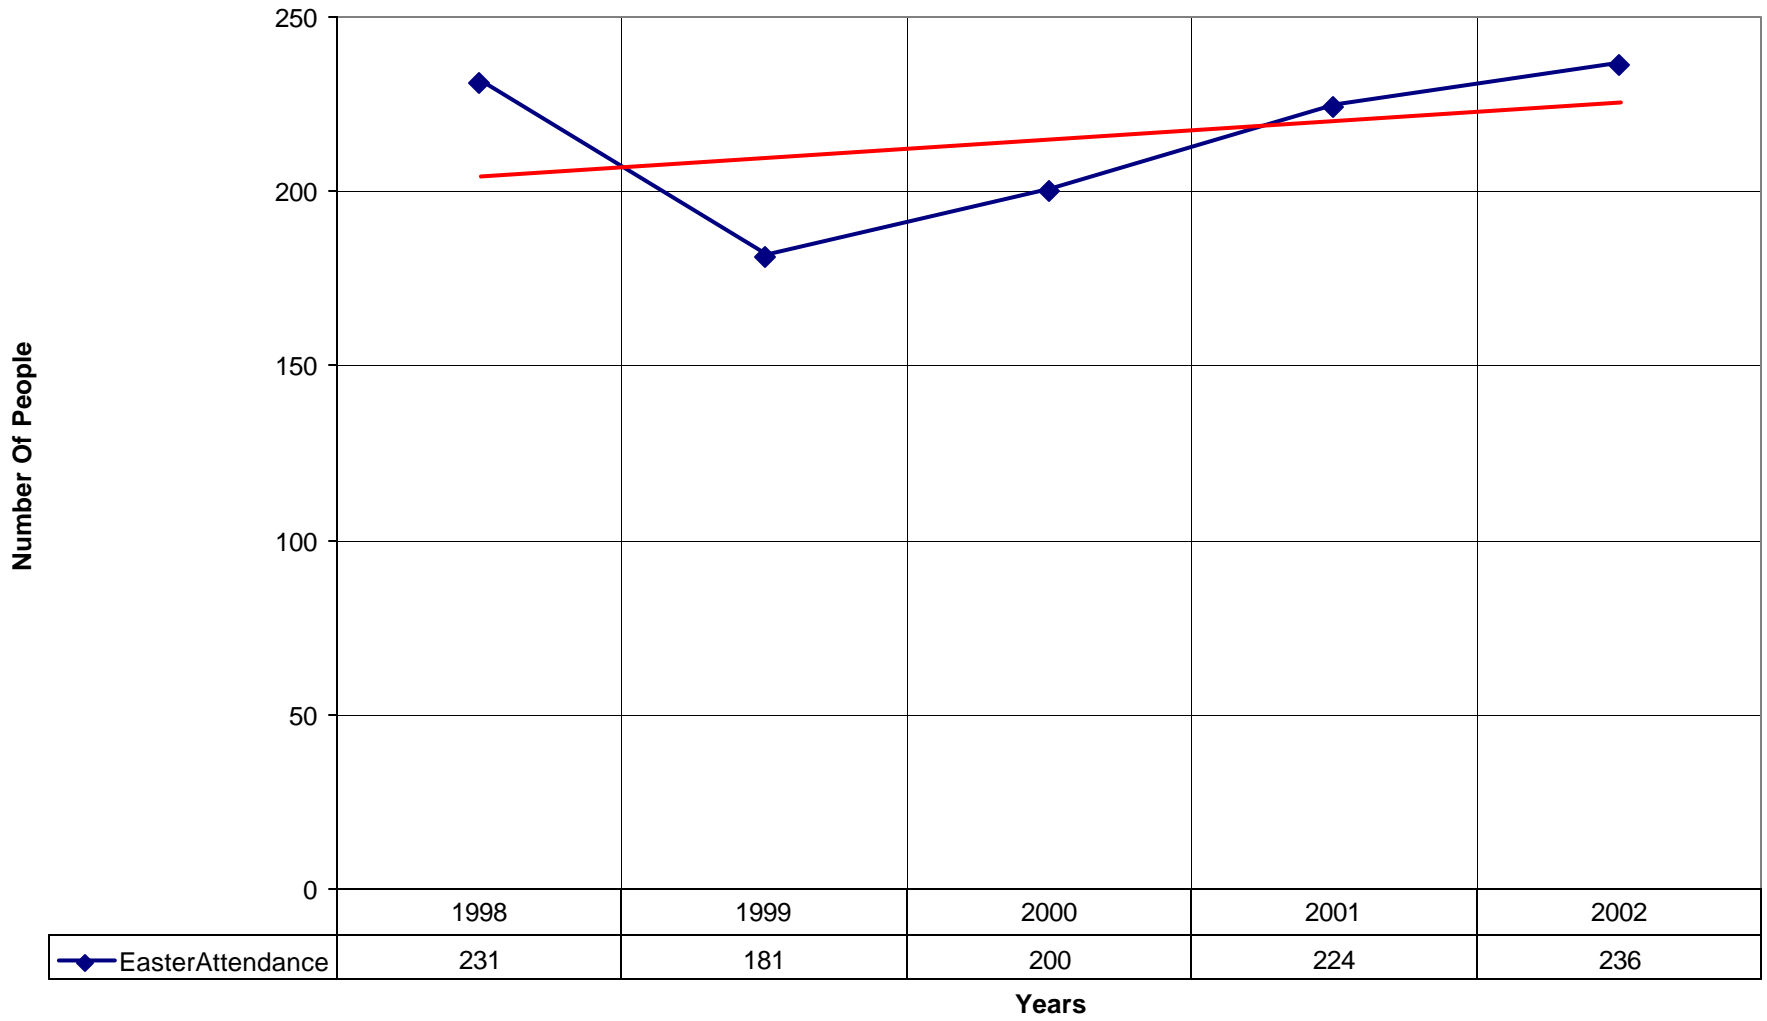

### 5015 St. Christopher-by-the-Sea Church SD

◆ Average Sunday Attendance   
 ■ EasterAttendance   
 — Linear (Average Sunday Attendance)   
 — Linear (EasterAttendance)

5015 St. Christopher-by-the-Sea Church SD

5015 St. Christopher-by-the-Sea Church SD

◆ Average Sunday Attendance 
 — Linear (Average Sunday Attendance)