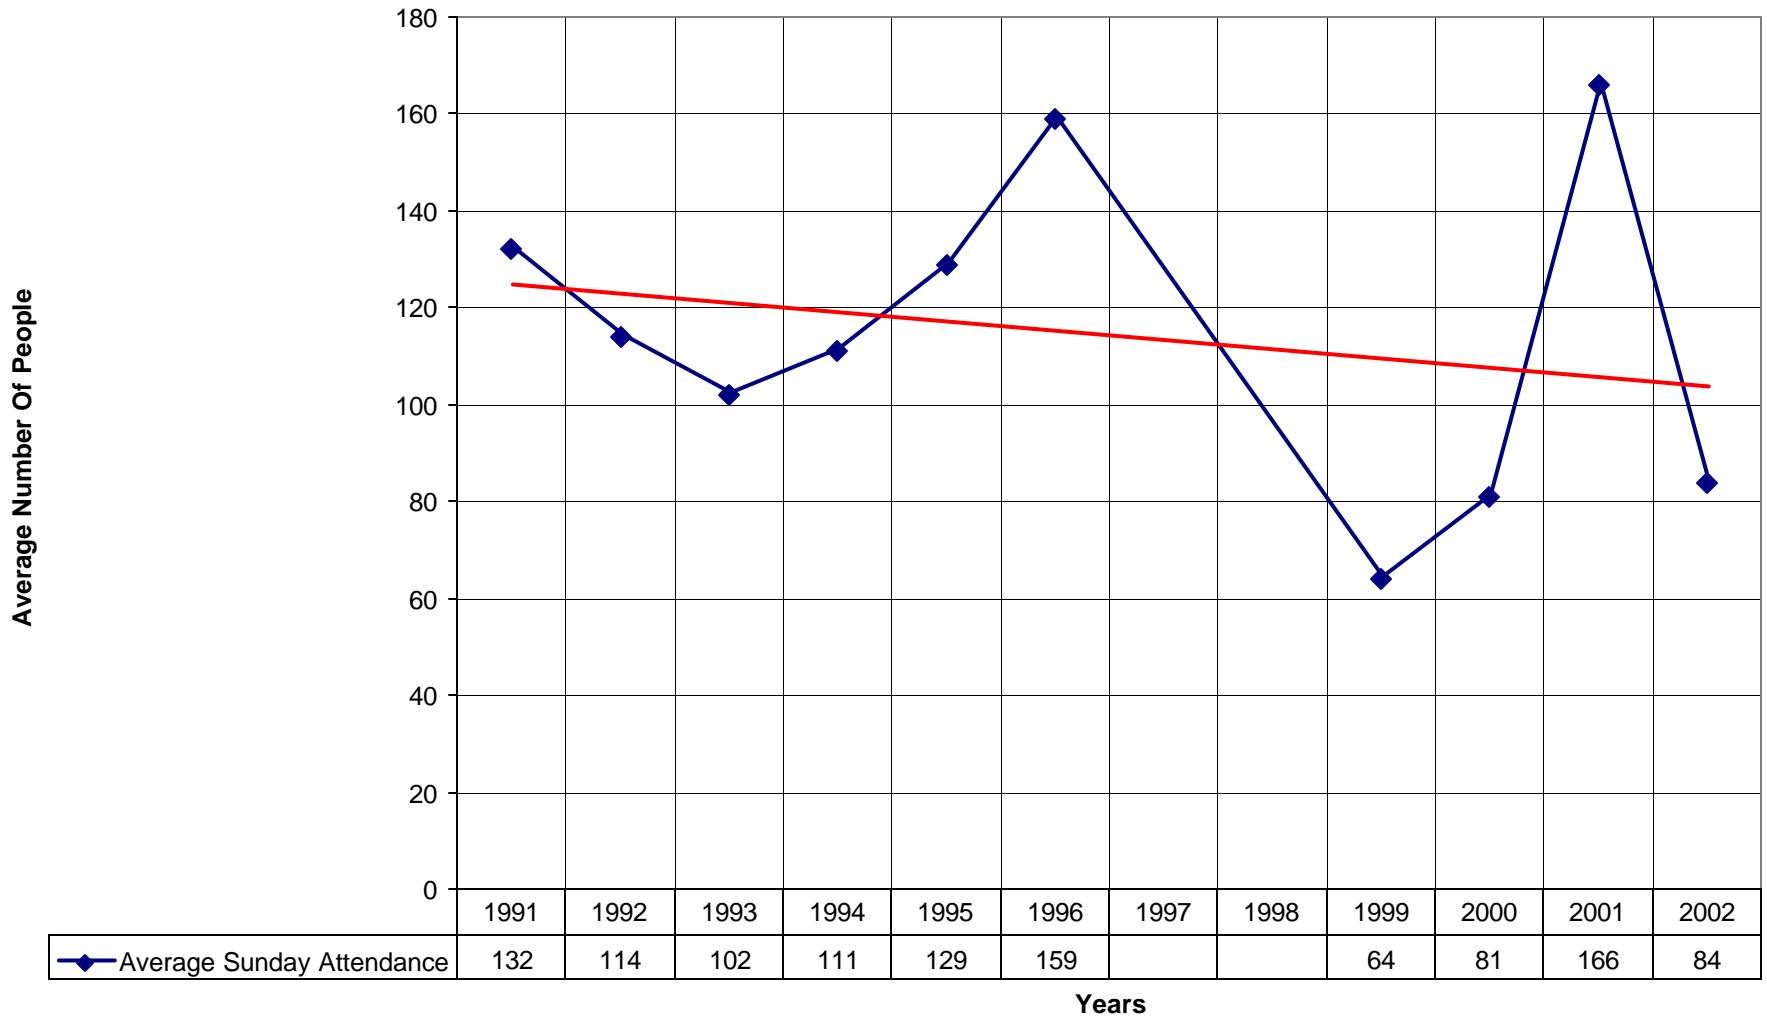

### 5015 St. Christopher-by-the-Sea Church SD

◆ Average Sunday Attendance   
 ■ EasterAttendance   
 — Linear (Average Sunday Attendance)   
 — Linear (EasterAttendance)

5015 St. Christopher-by-the-Sea Church SD

5015 St. Christopher-by-the-Sea Church SD

◆ Average Sunday Attendance 
 — Linear (Average Sunday Attendance)