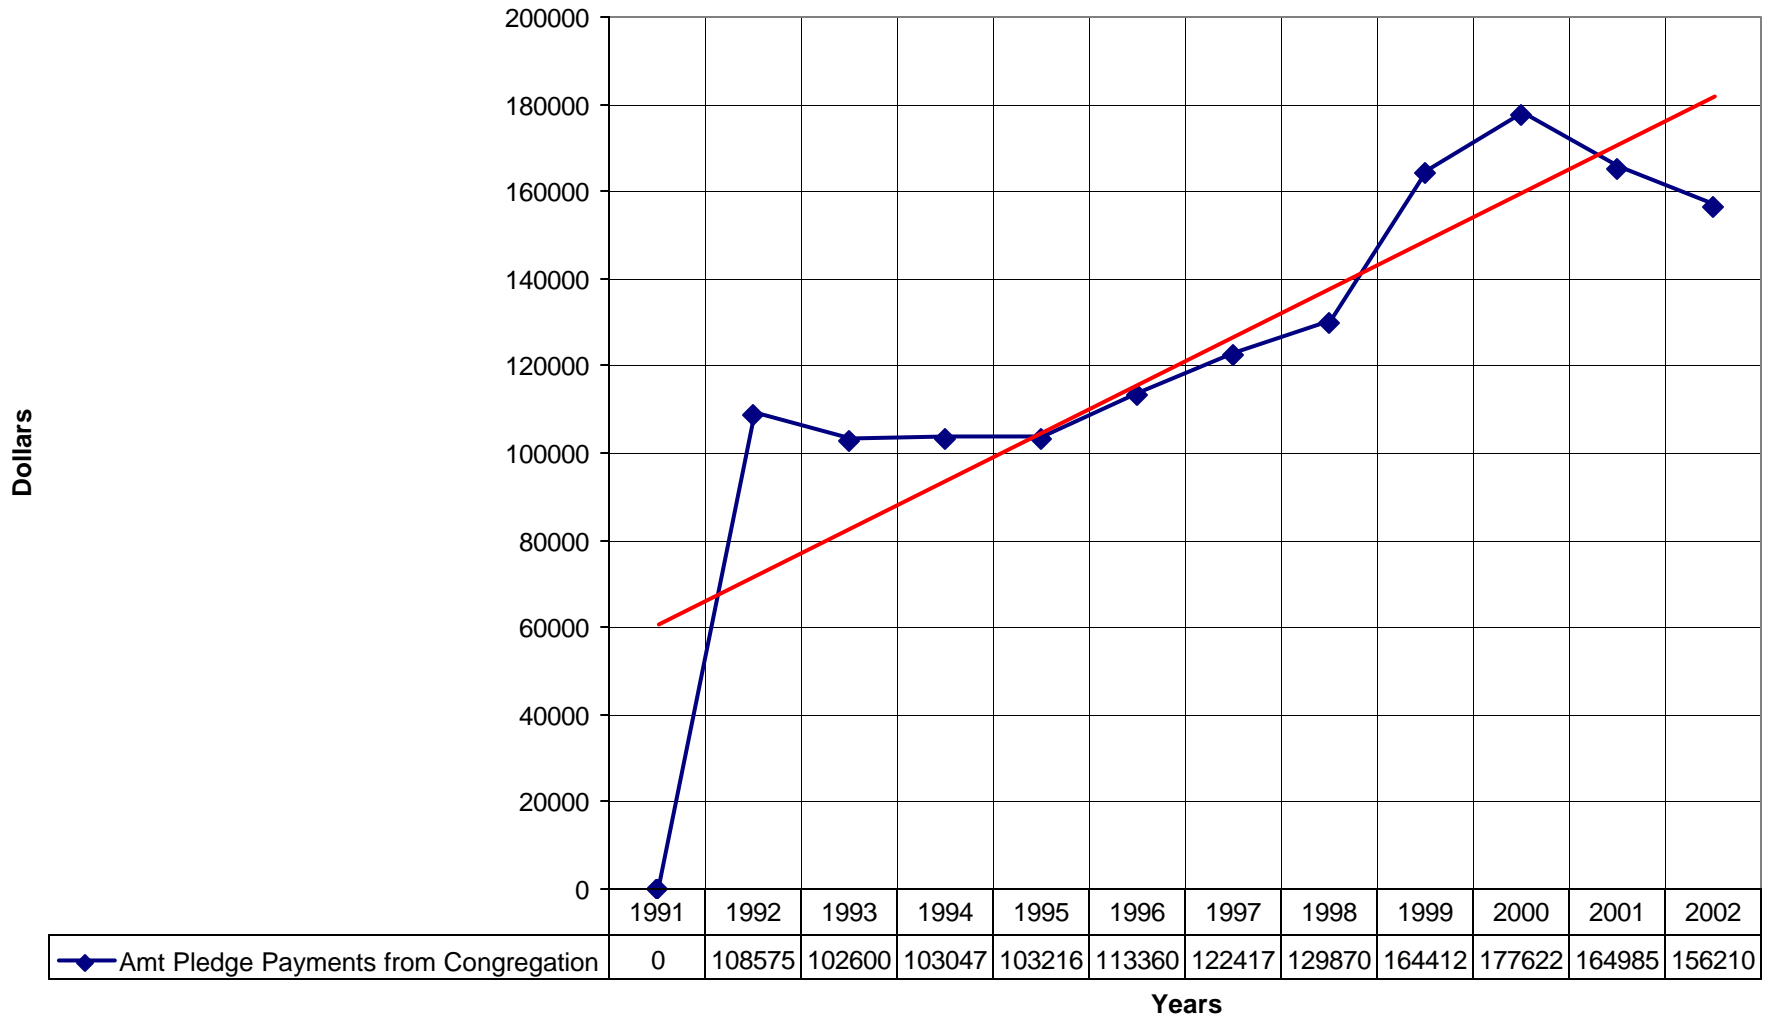

5015 St. Christopher-by-the-Sea Church SD