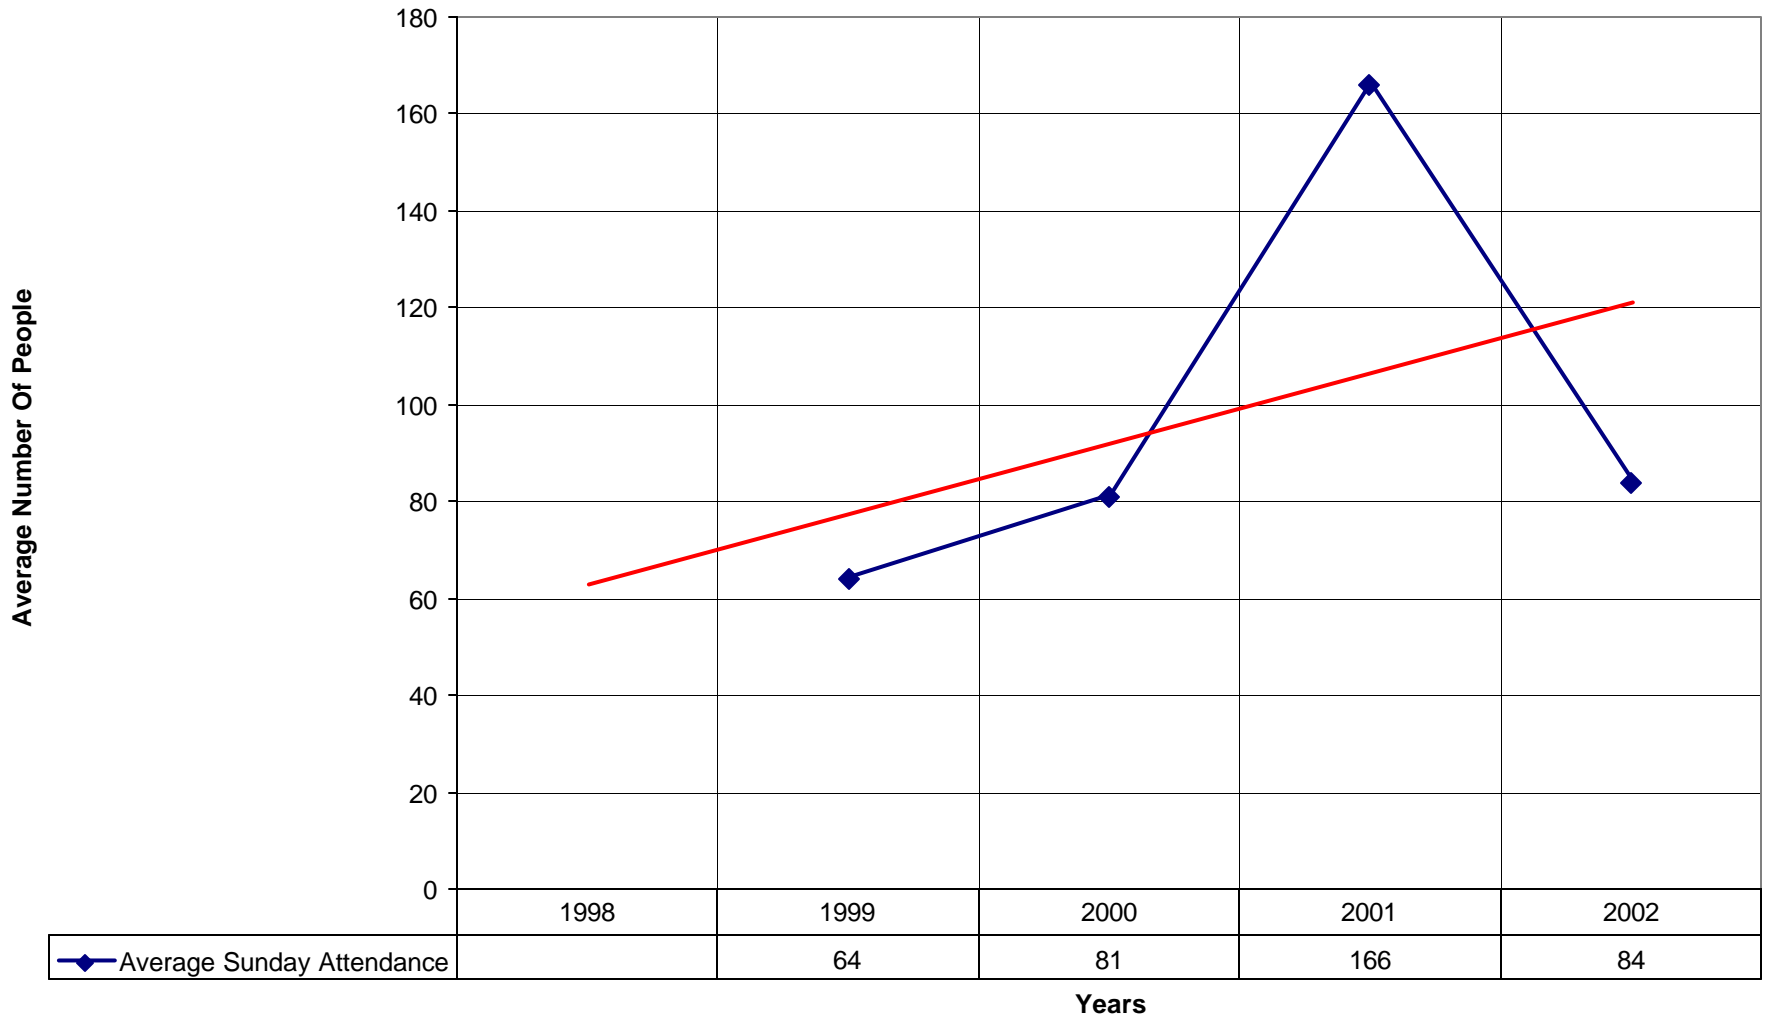

### 5015 St. Christopher-by-the-Sea Church SD

◆ Average Sunday Attendance   
 ■ EasterAttendance   
 — Linear (Average Sunday Attendance)   
 — Linear (EasterAttendance)

5015 St. Christopher-by-the-Sea Church SD

5015 St. Christopher-by-the-Sea Church SD

◆ Average Sunday Attendance 
 — Linear (Average Sunday Attendance)

5015 St. Christopher-by-the-Sea Church SD

◆ Number of Pledges — Linear (Number of Pledges)

5015 St. Christopher-by-the-Sea Church SD

◆ Average Sunday Attendance    — Linear (Average Sunday Attendance)