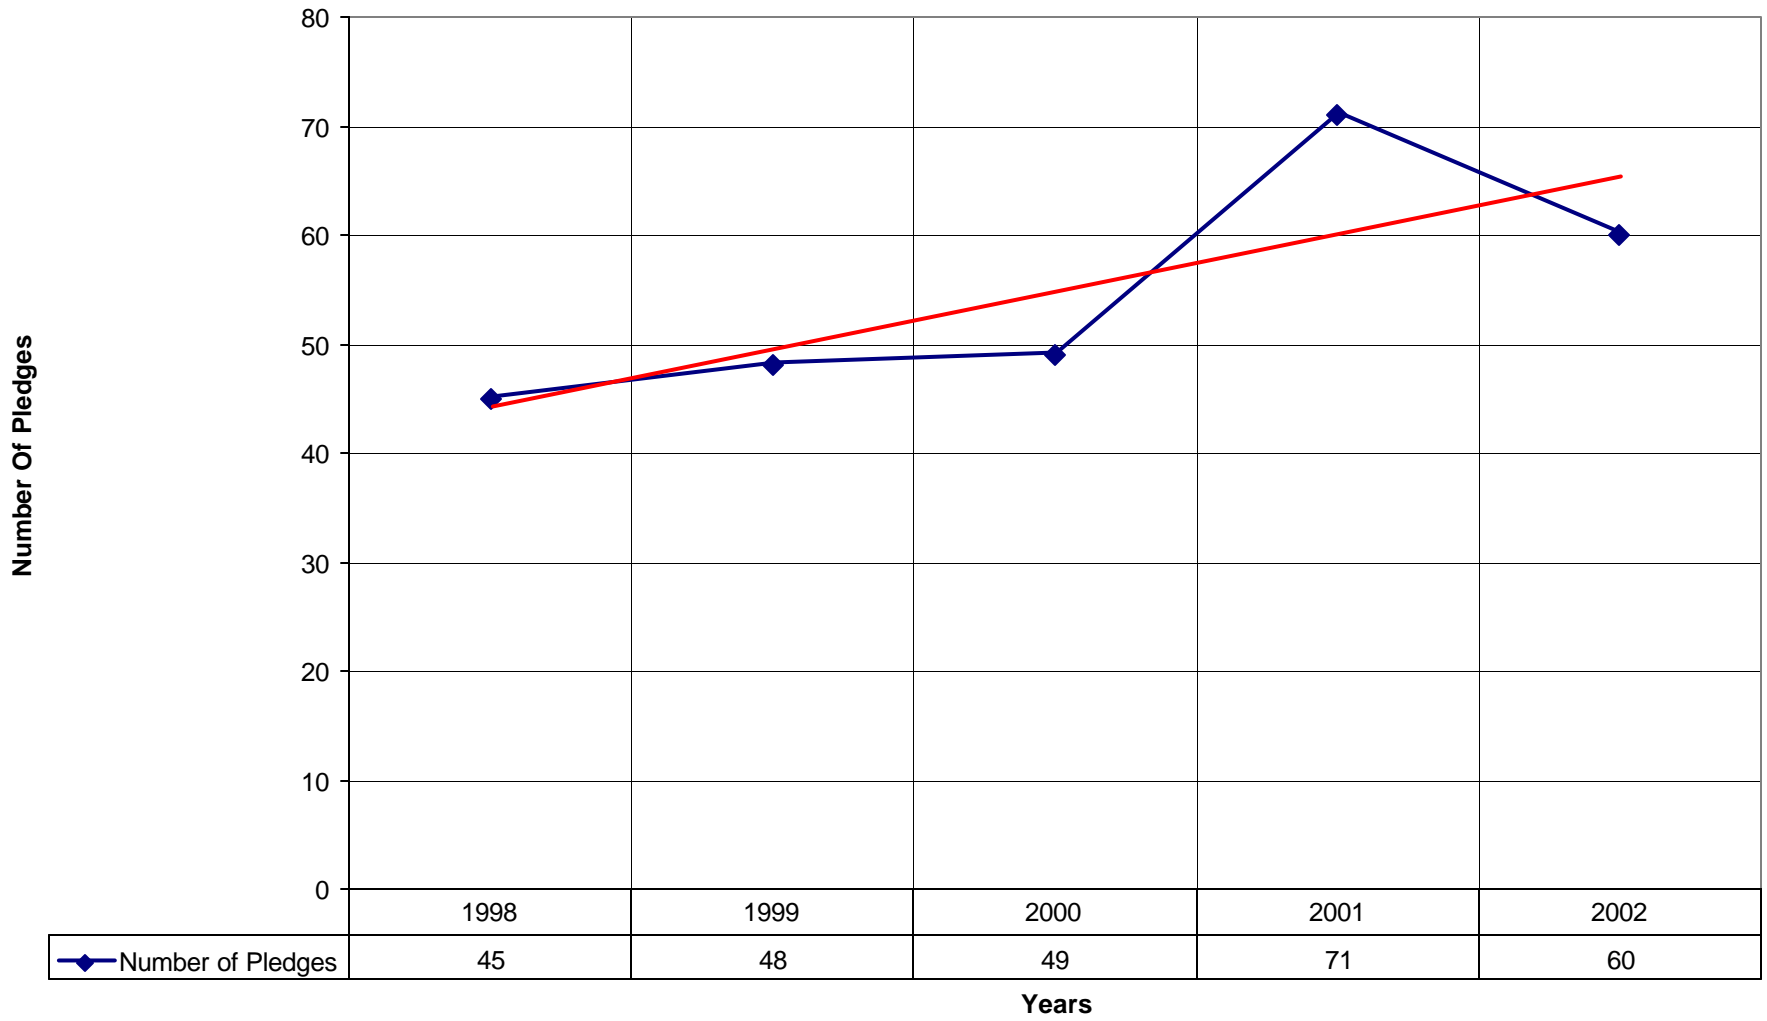

5015 St. Christopher-by-the-Sea Church SD

◆ Average Sunday Attendance 
 — Linear (Average Sunday Attendance)

### 5015 St. Christopher-by-the-Sea Church SD

◆ Average Sunday Attendance   
 ■ EasterAttendance   
 — Linear (Average Sunday Attendance)   
 — Linear (EasterAttendance)

5015 St. Christopher-by-the-Sea Church SD

5015 St. Christopher-by-the-Sea Church SD

◆ Number of Pledges — Linear (Number of Pledges)

5015 St. Christopher-by-the-Sea Church SD

◆ Average Sunday Attendance    — Linear (Average Sunday Attendance)