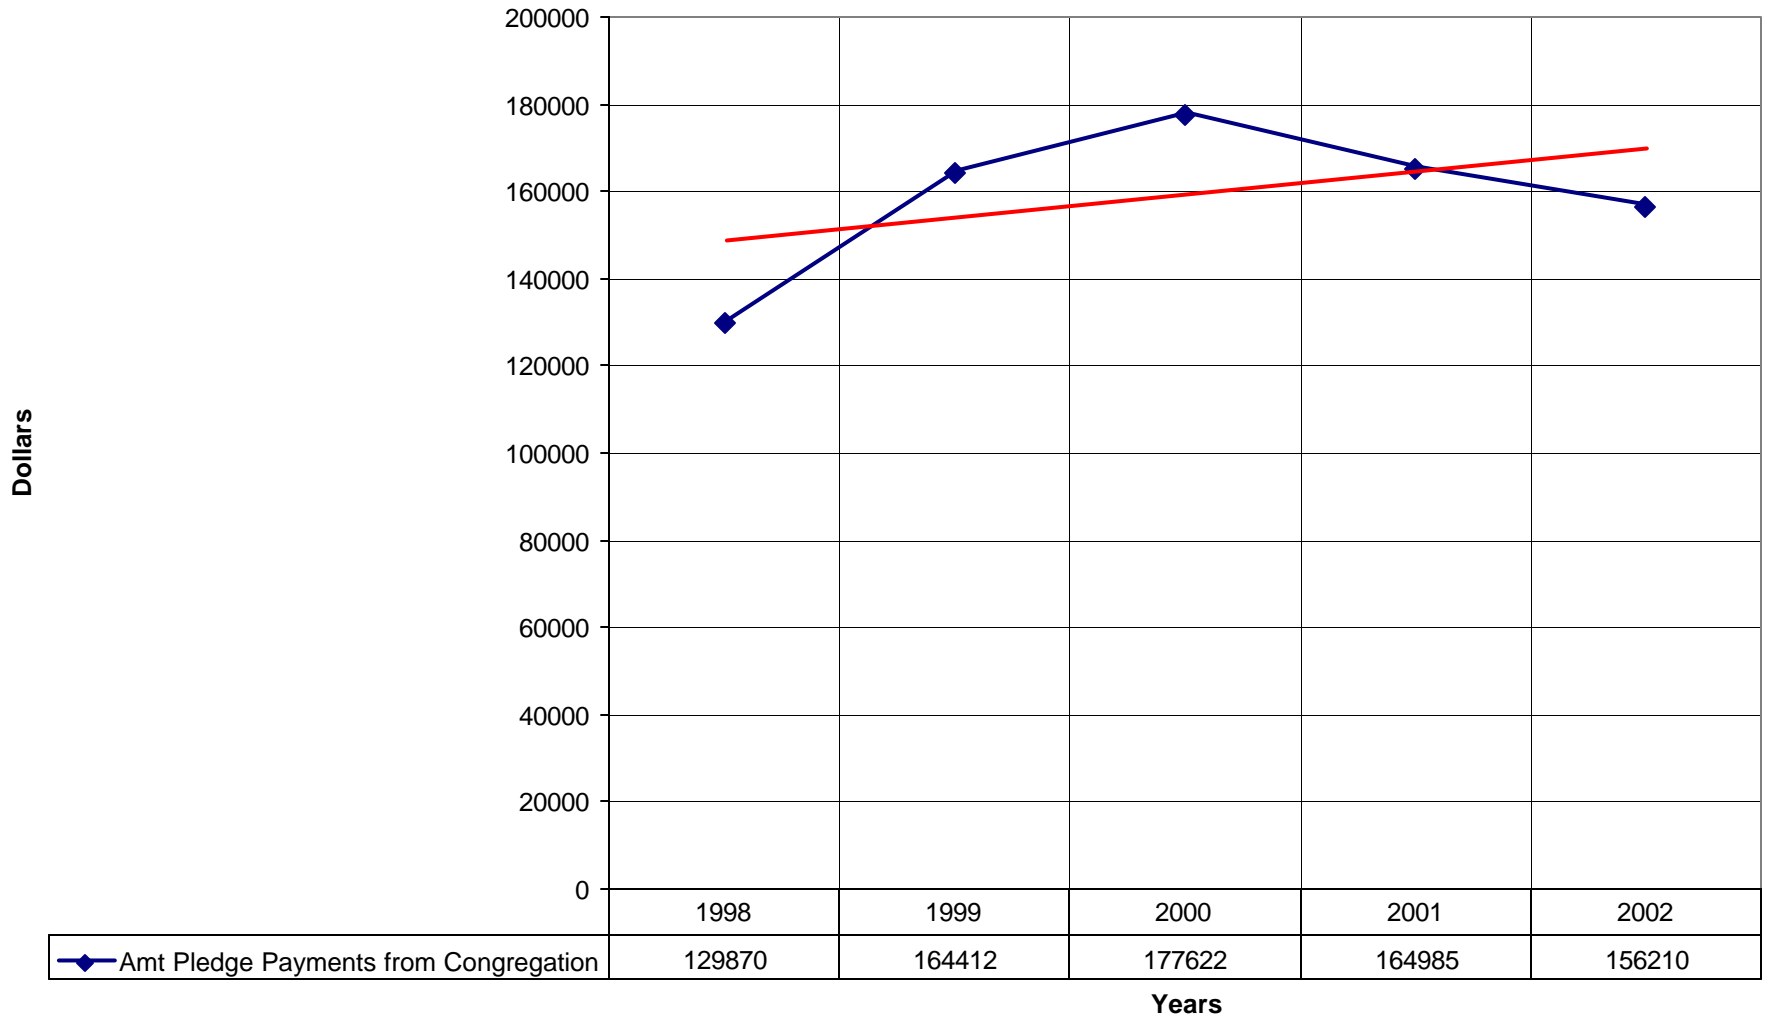

5015 St. Christopher-by-the-Sea Church SD