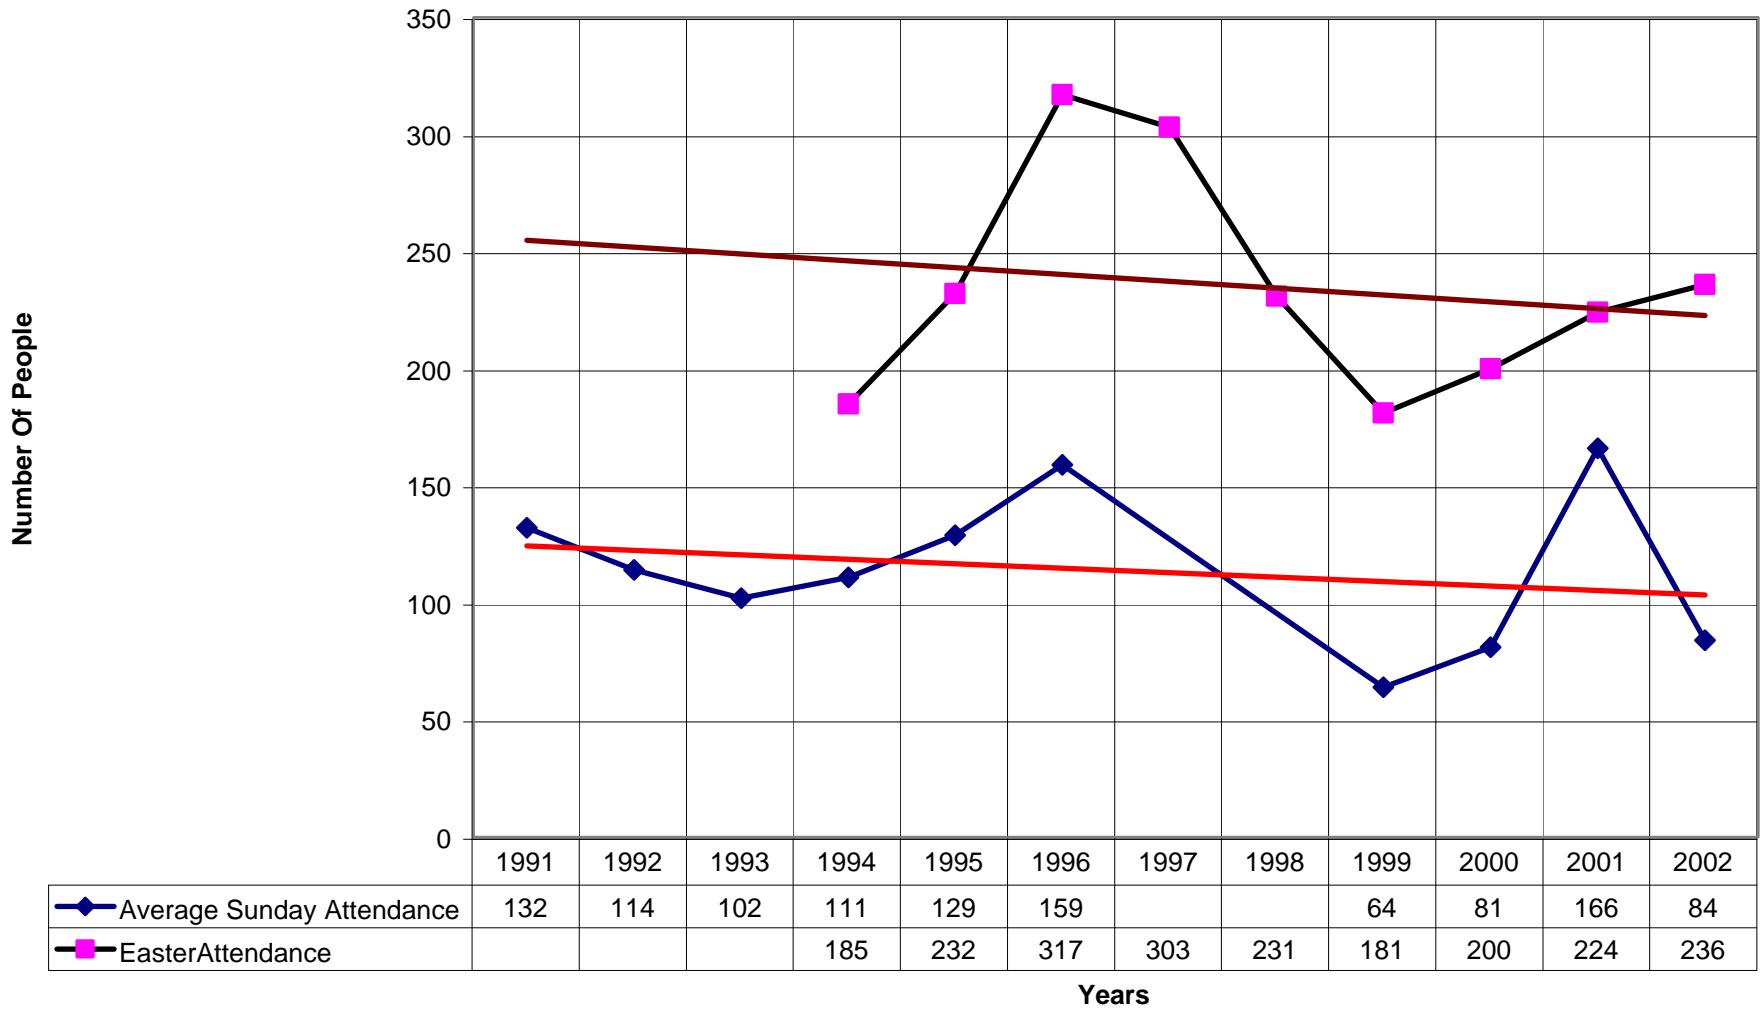

### 5015 St. Christopher-by-the-Sea Church SD

◆ Average Sunday Attendance   
 ■ EasterAttendance   
 — Linear (Average Sunday Attendance)   
 — Linear (EasterAttendance)

5015 St. Christopher-by-the-Sea Church SD

5015 St. Christopher-by-the-Sea Church SD

◆ Average Sunday Attendance 
 — Linear (Average Sunday Attendance)