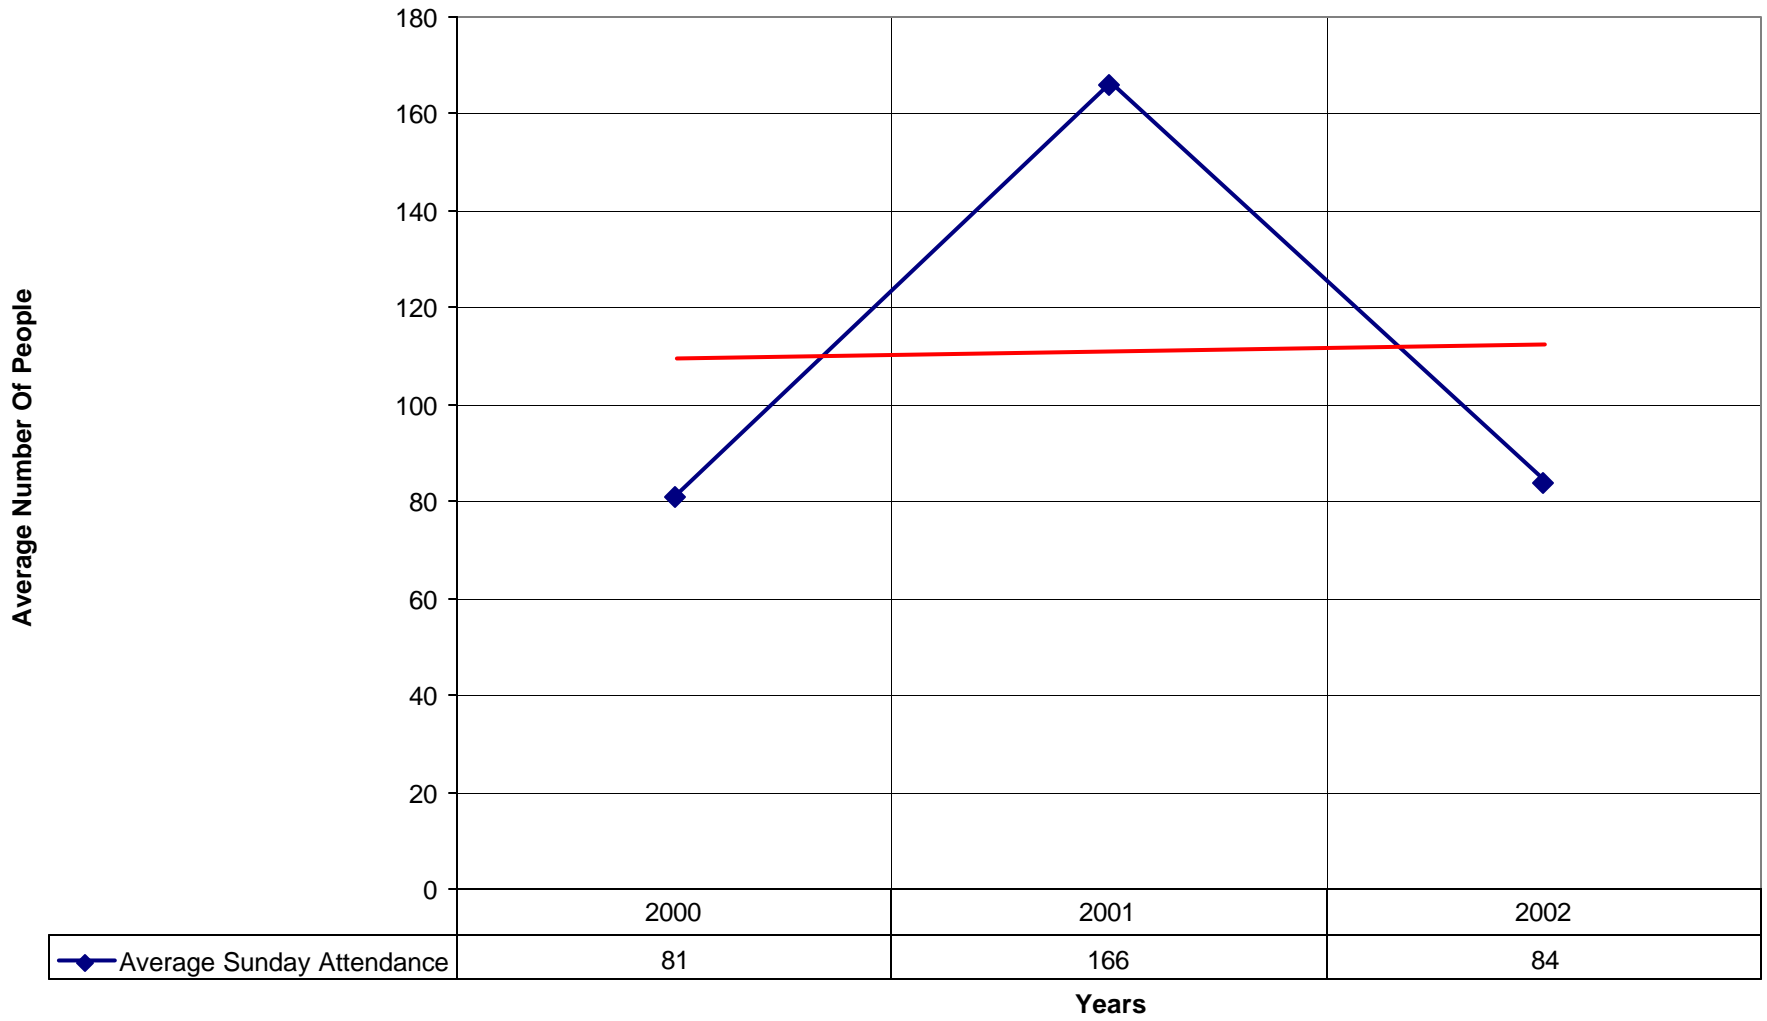

5015 St. Christopher-by-the-Sea Church SD

◆ Average Sunday Attendance 
 — Linear (Average Sunday Attendance)

### 5015 St. Christopher-by-the-Sea Church SD

◆ Average Sunday Attendance    ■ EasterAttendance    — Linear (Average Sunday Attendance)    — Linear (EasterAttendance)

5015 St. Christopher-by-the-Sea Church SD

5015 St. Christopher-by-the-Sea Church SD

◆ Number of Pledges — Linear (Number of Pledges)

5015 St. Christopher-by-the-Sea Church SD

◆ Average Sunday Attendance — Linear (Average Sunday Attendance)