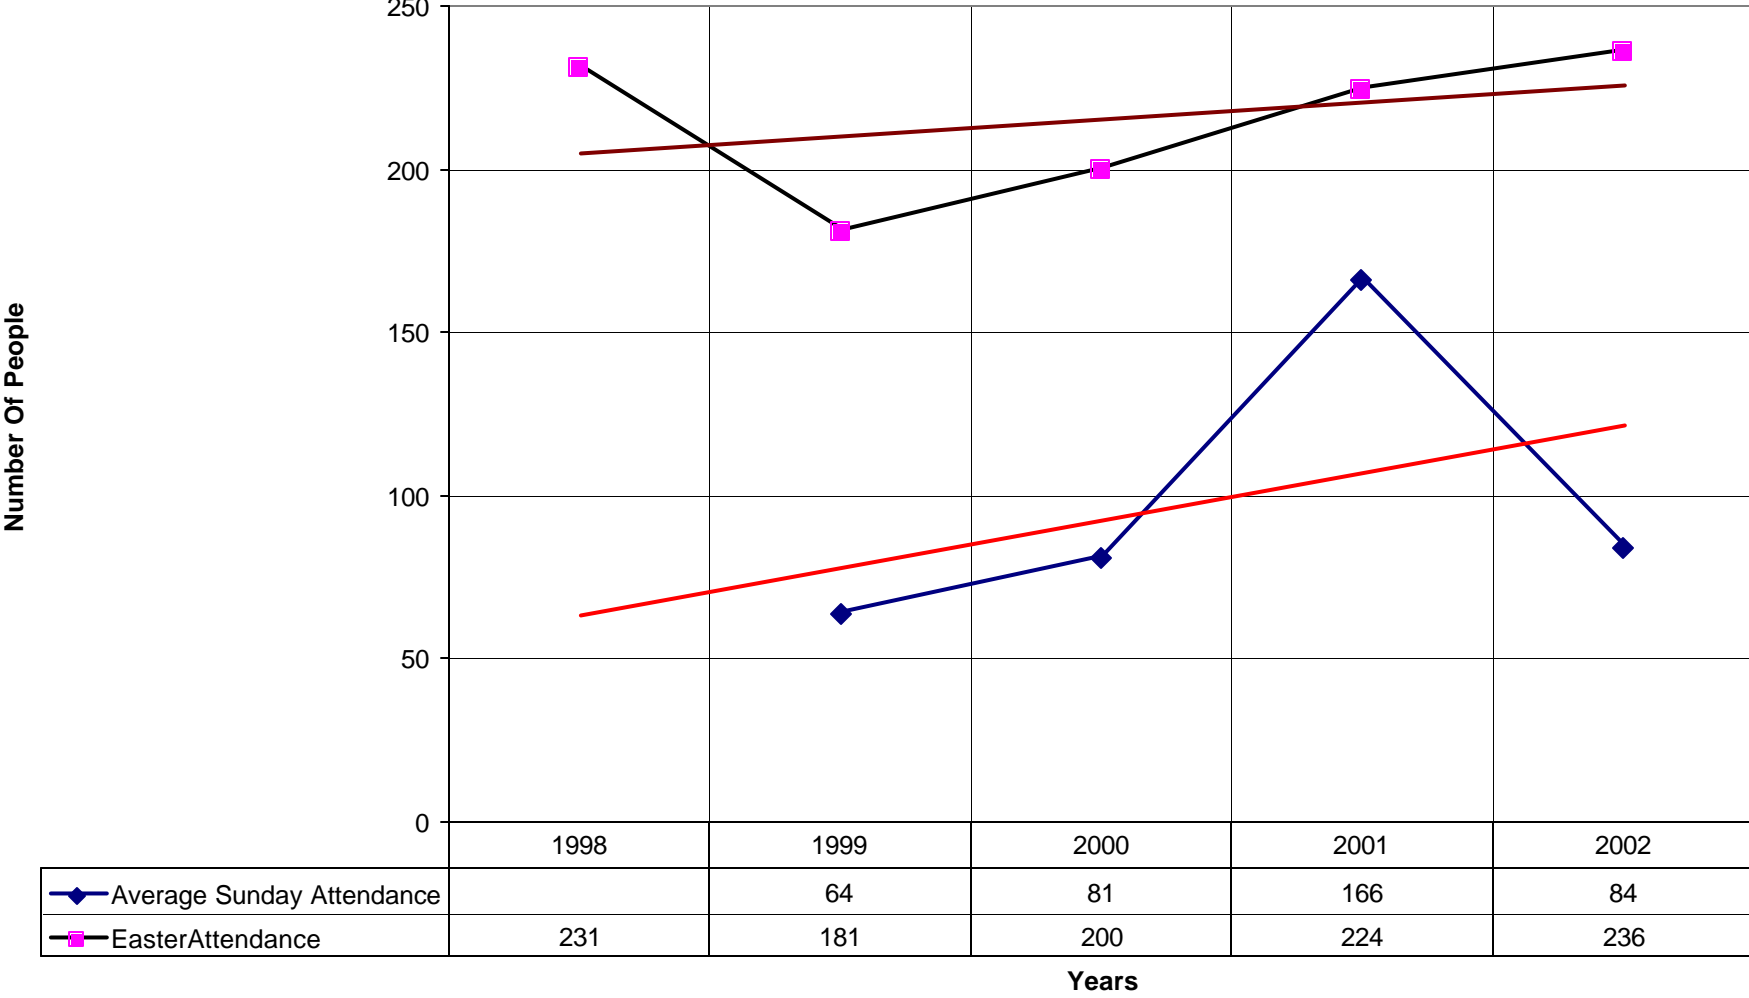

### 5015 St. Christopher-by-the-Sea Church SD

◆ Average Sunday Attendance   
 ■ EasterAttendance   
 — Linear (Average Sunday Attendance)   
 — Linear (EasterAttendance)

5015 St. Christopher-by-the-Sea Church SD

5015 St. Christopher-by-the-Sea Church SD

◆ Number of Pledges	0	0	75	69		67	66	45	48	49	71	60
---------------------	---	---	----	----	--	----	----	----	----	----	----	----

◆ Number of Pledges — Linear (Number of Pledges)

5015 St. Christopher-by-the-Sea Church SD

◆ Average Sunday Attendance 
 — Linear (Average Sunday Attendance)