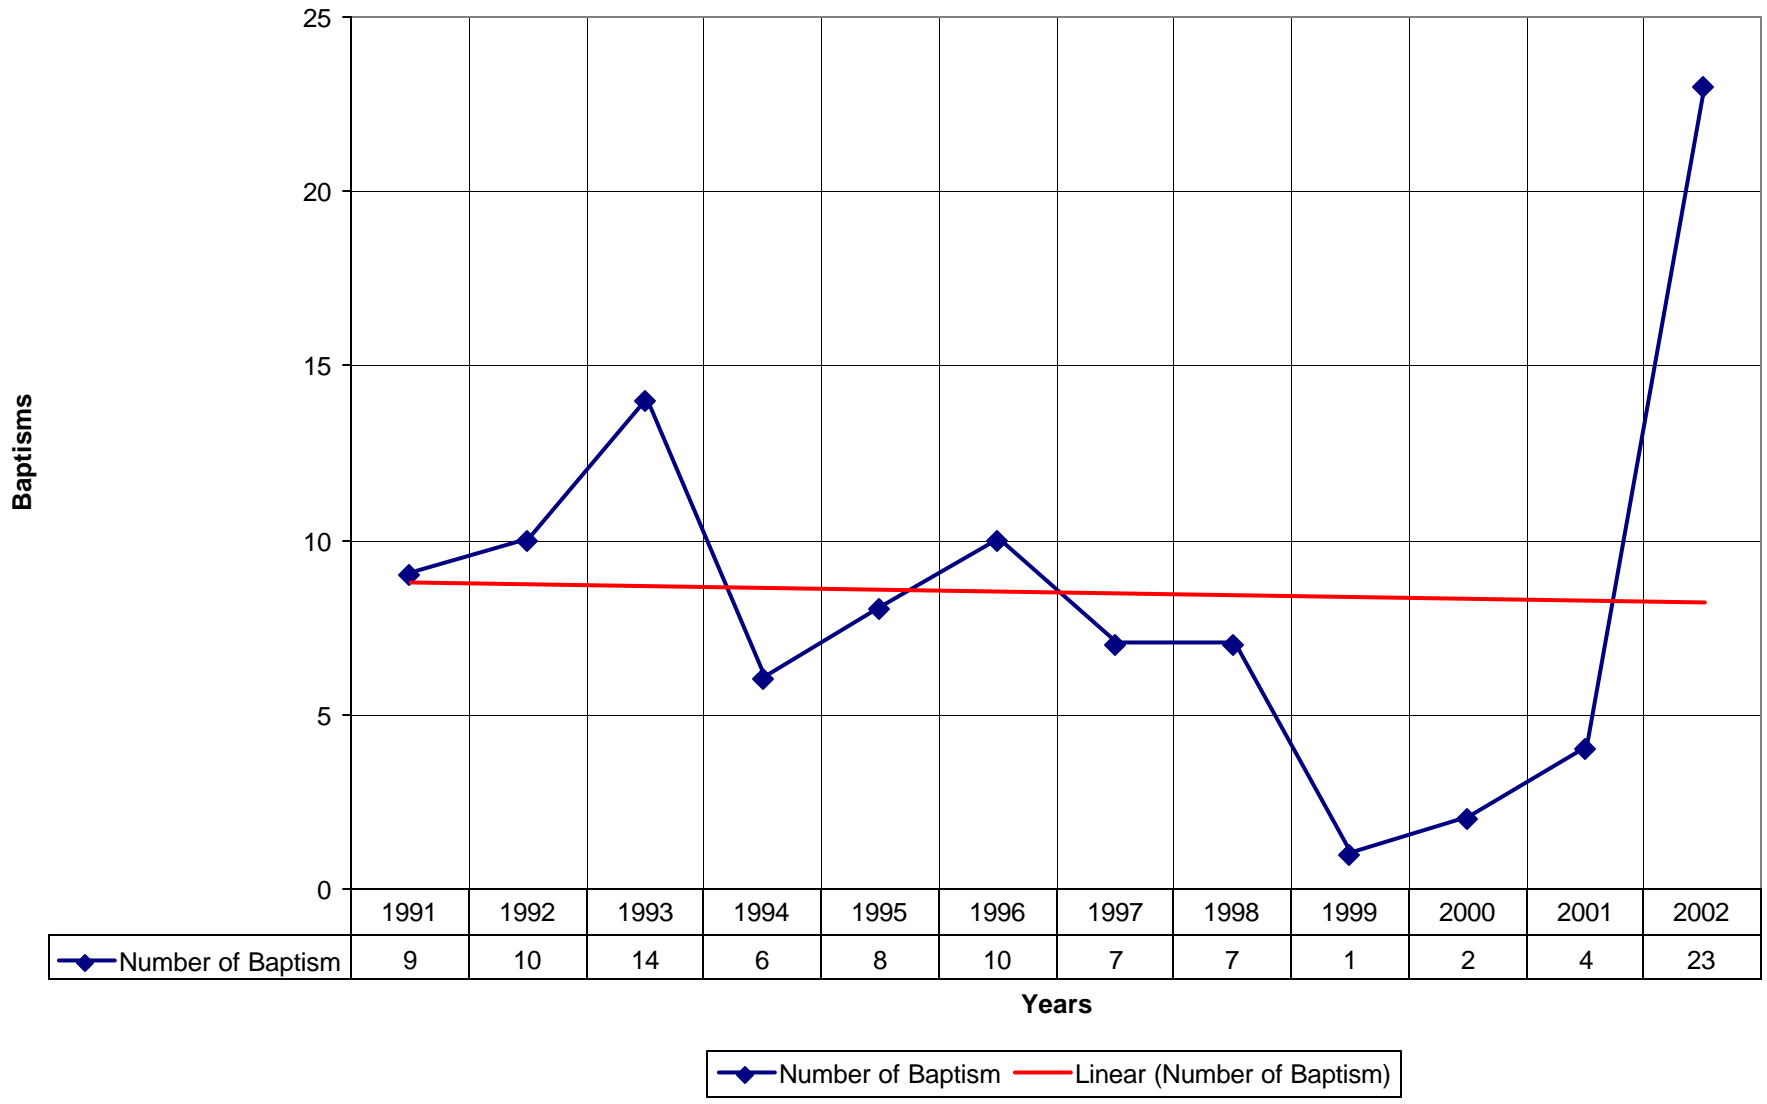

5015 St. Christopher-by-the-Sea Church SD