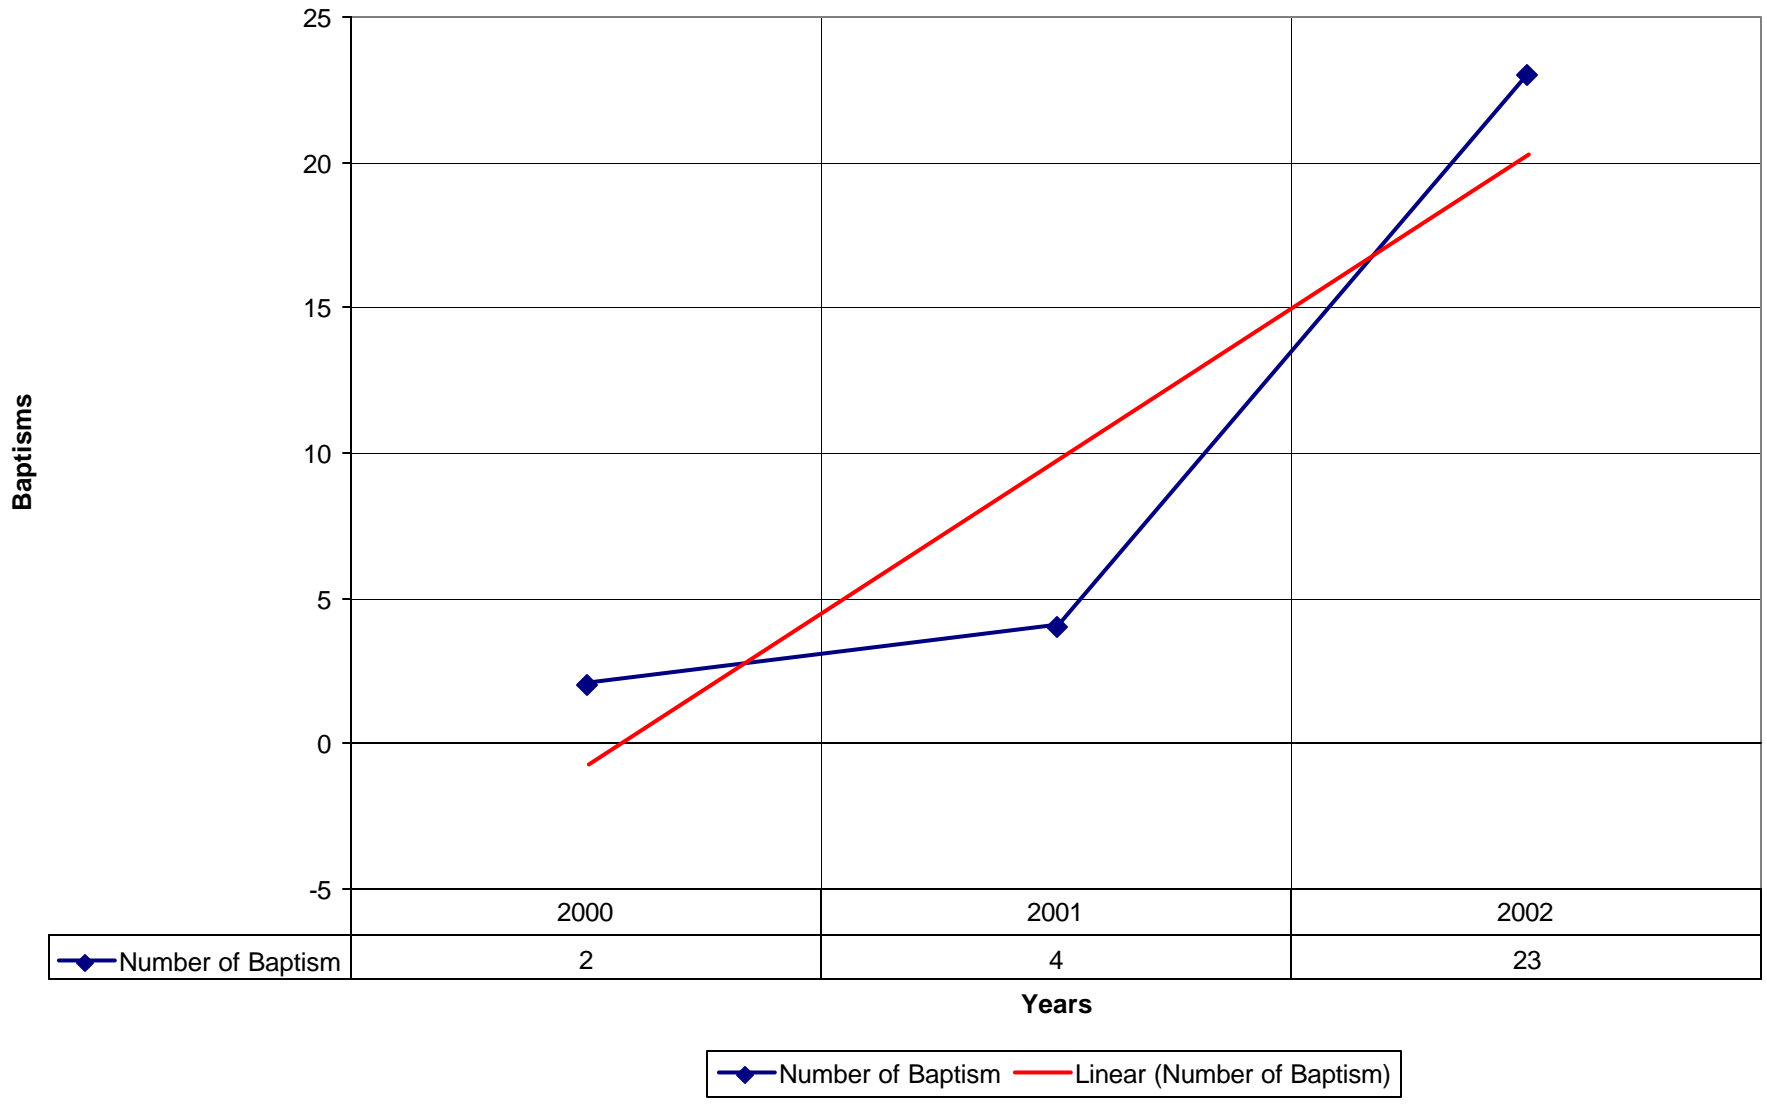

5015 St. Christopher-by-the-Sea Church SD