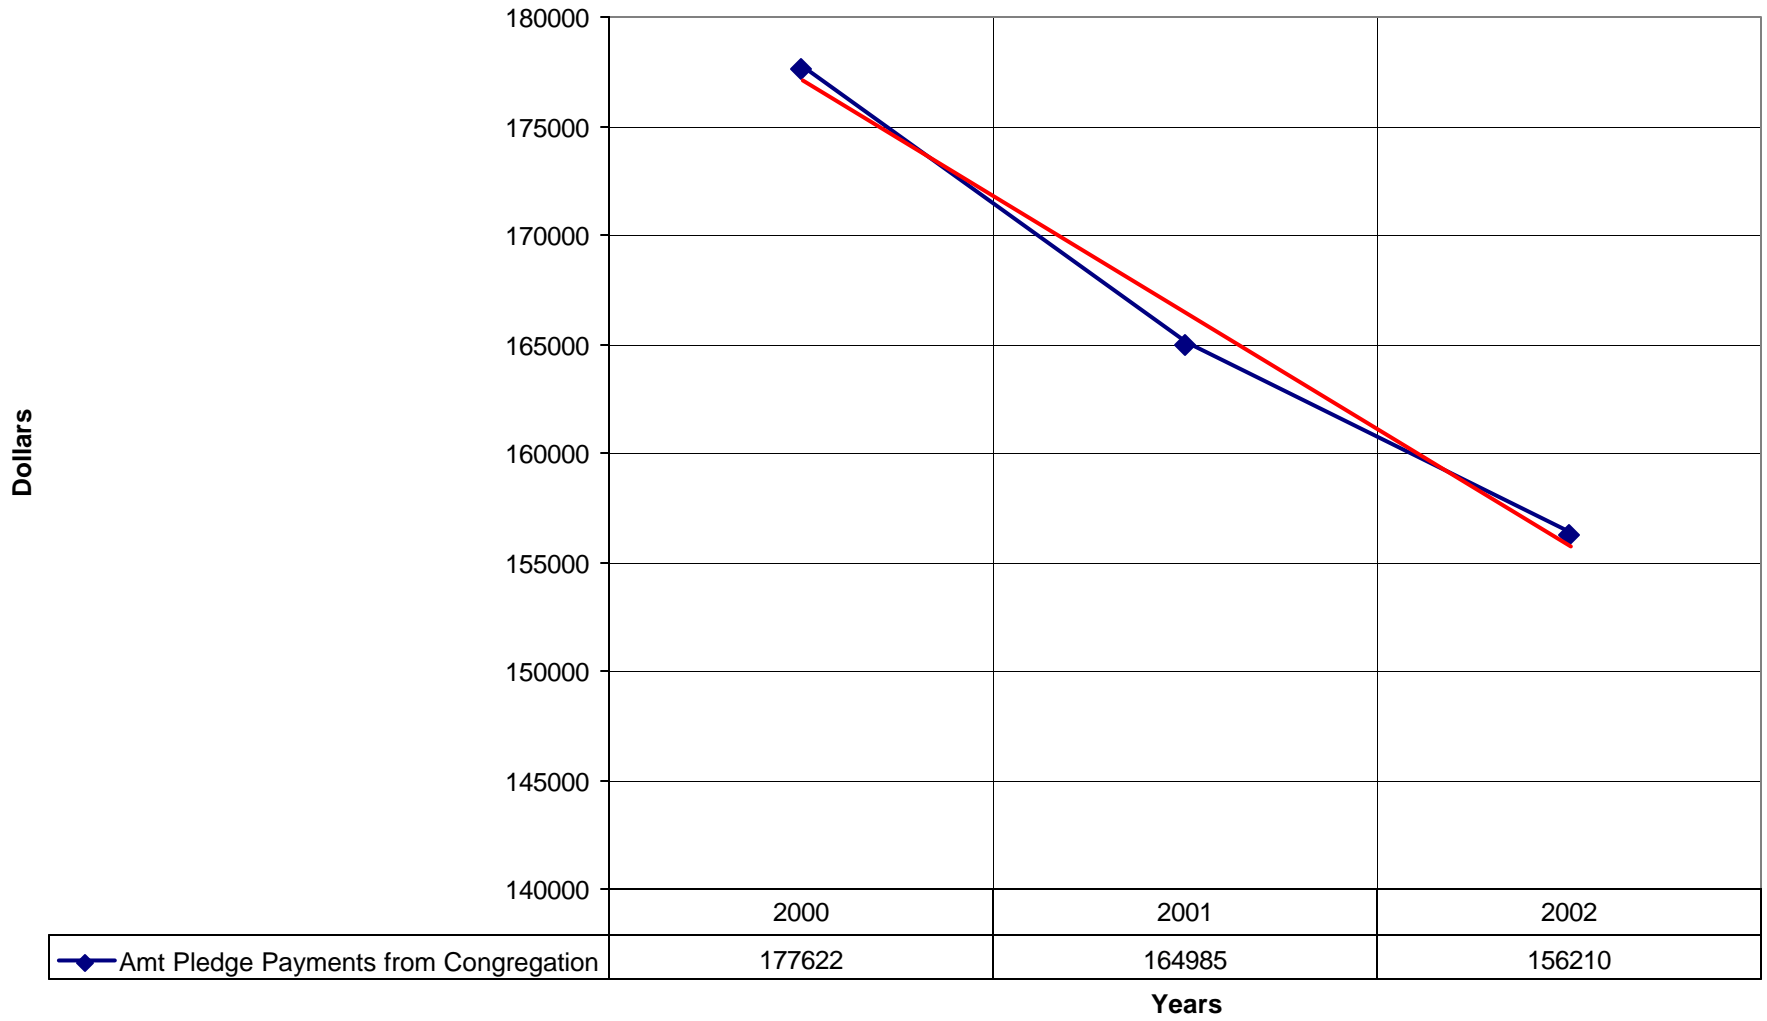

5015 St. Christopher-by-the-Sea Church SD

◆ Amt Pledge Payments from Congregation — Linear (Amt Pledge Payments from Congregation)