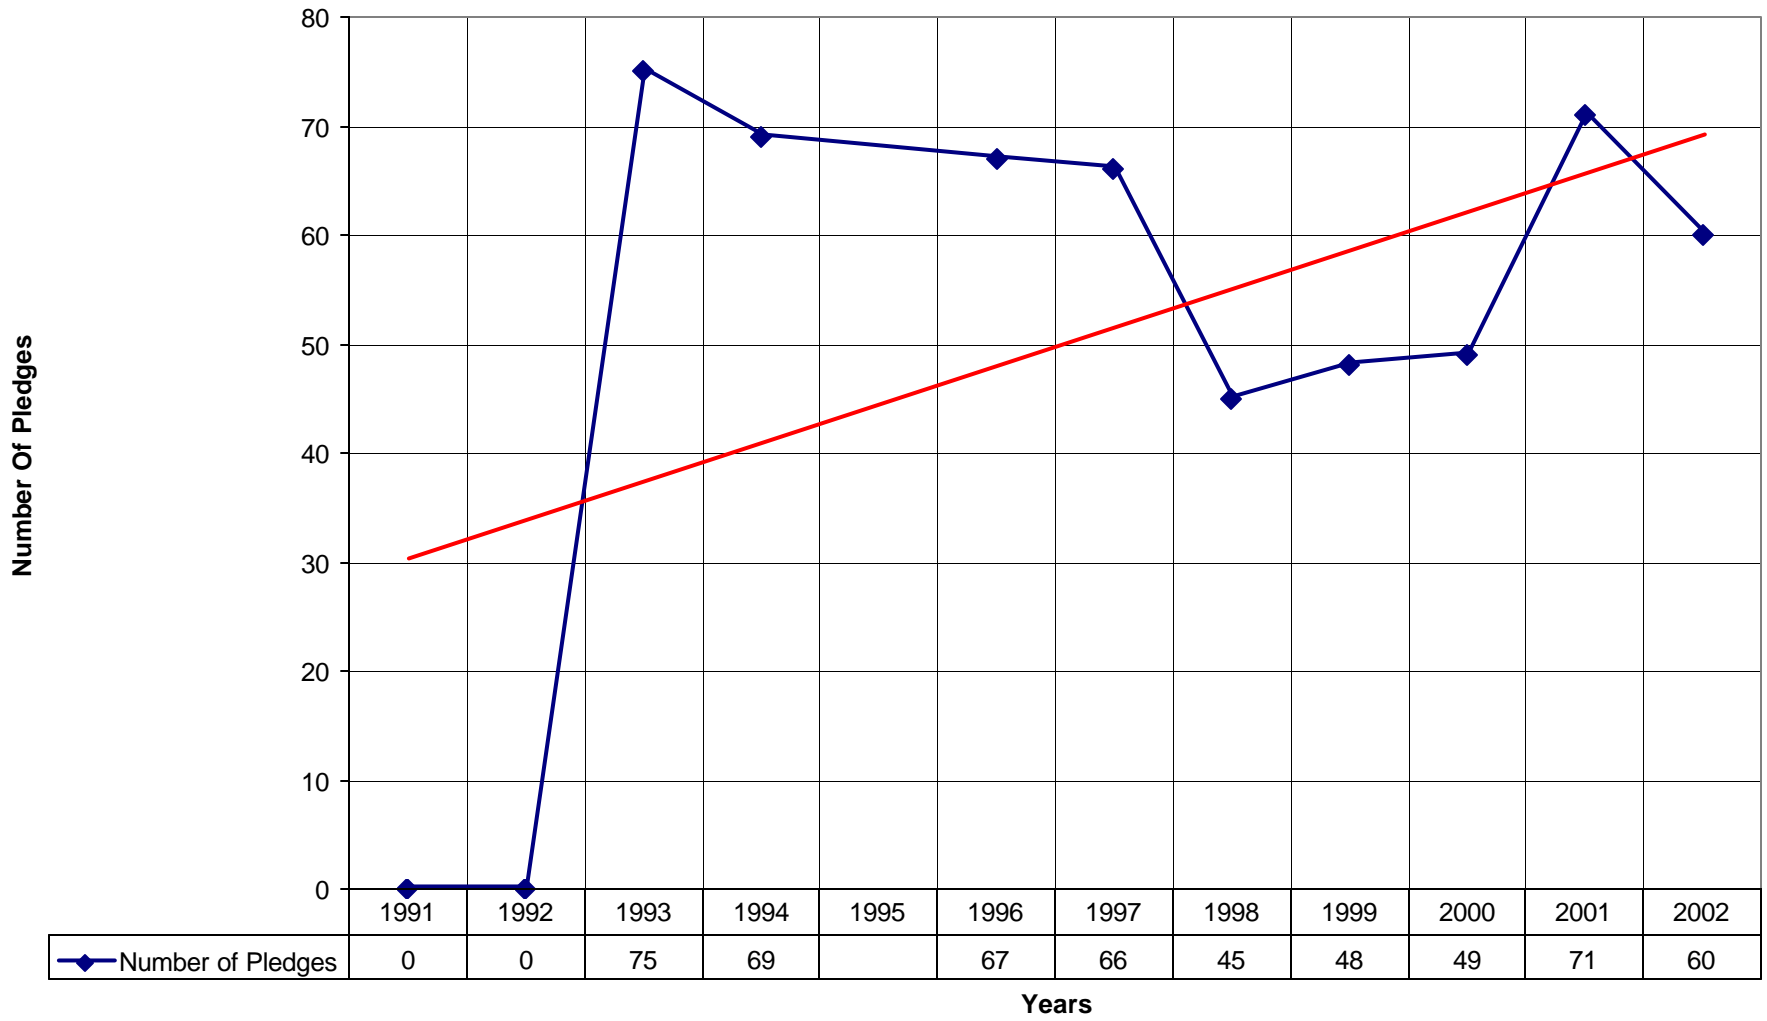

### 5015 St. Christopher-by-the-Sea Church SD

◆ Average Sunday Attendance 
 ■ EasterAttendance 
 — Linear (Average Sunday Attendance) 
 — Linear (EasterAttendance)

5015 St. Christopher-by-the-Sea Church SD

◆ EasterAttendance — Linear (EasterAttendance)

5015 St. Christopher-by-the-Sea Church SD

5015 St. Christopher-by-the-Sea Church SD

◆ Amt Pledge Payments from Congregation — Linear (Amt Pledge Payments from Congregation)

5015 St. Christopher-by-the-Sea Church SD

◆ Number of Pledges	0	0	75	69		67	66	45	48	49	71	60
---------------------	---	---	----	----	--	----	----	----	----	----	----	----

◆ Number of Pledges — Linear (Number of Pledges)

5015 St. Christopher-by-the-Sea Church SD

◆ Average Sunday Attendance 
 — Linear (Average Sunday Attendance)