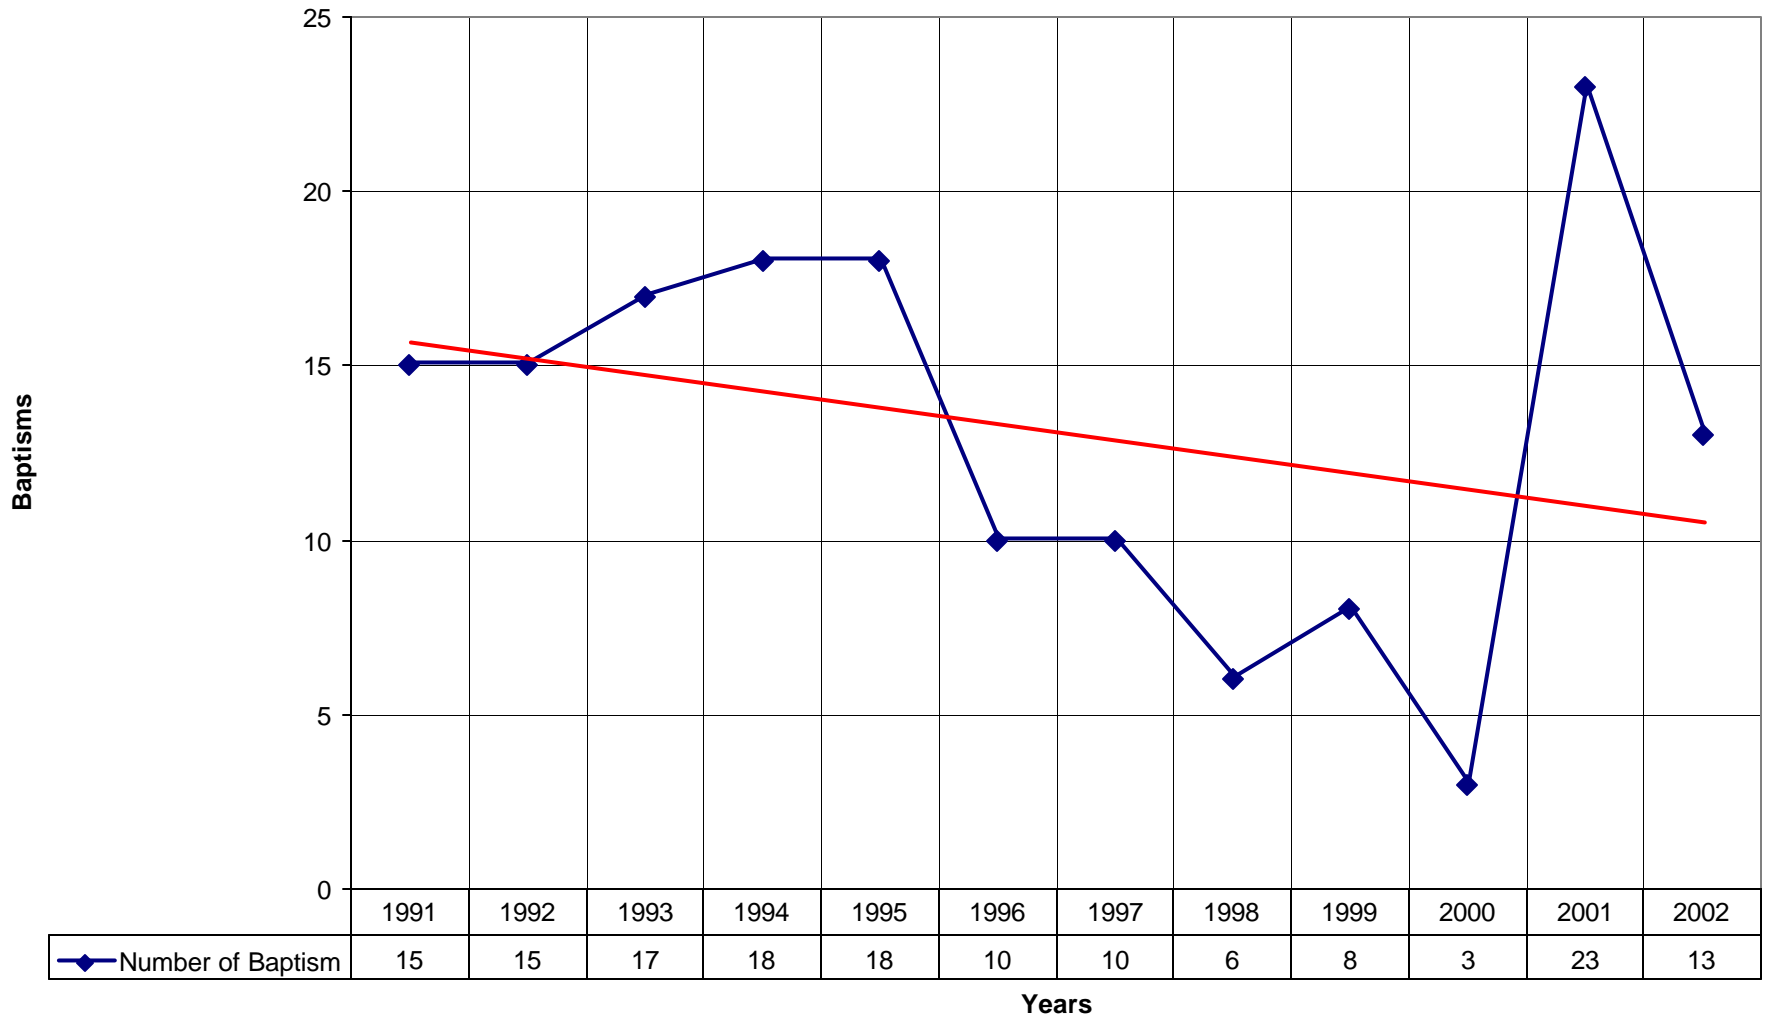

5012 St Andrew's Episcopal Church SD

◆ Number of Baptism — Linear (Number of Baptism)