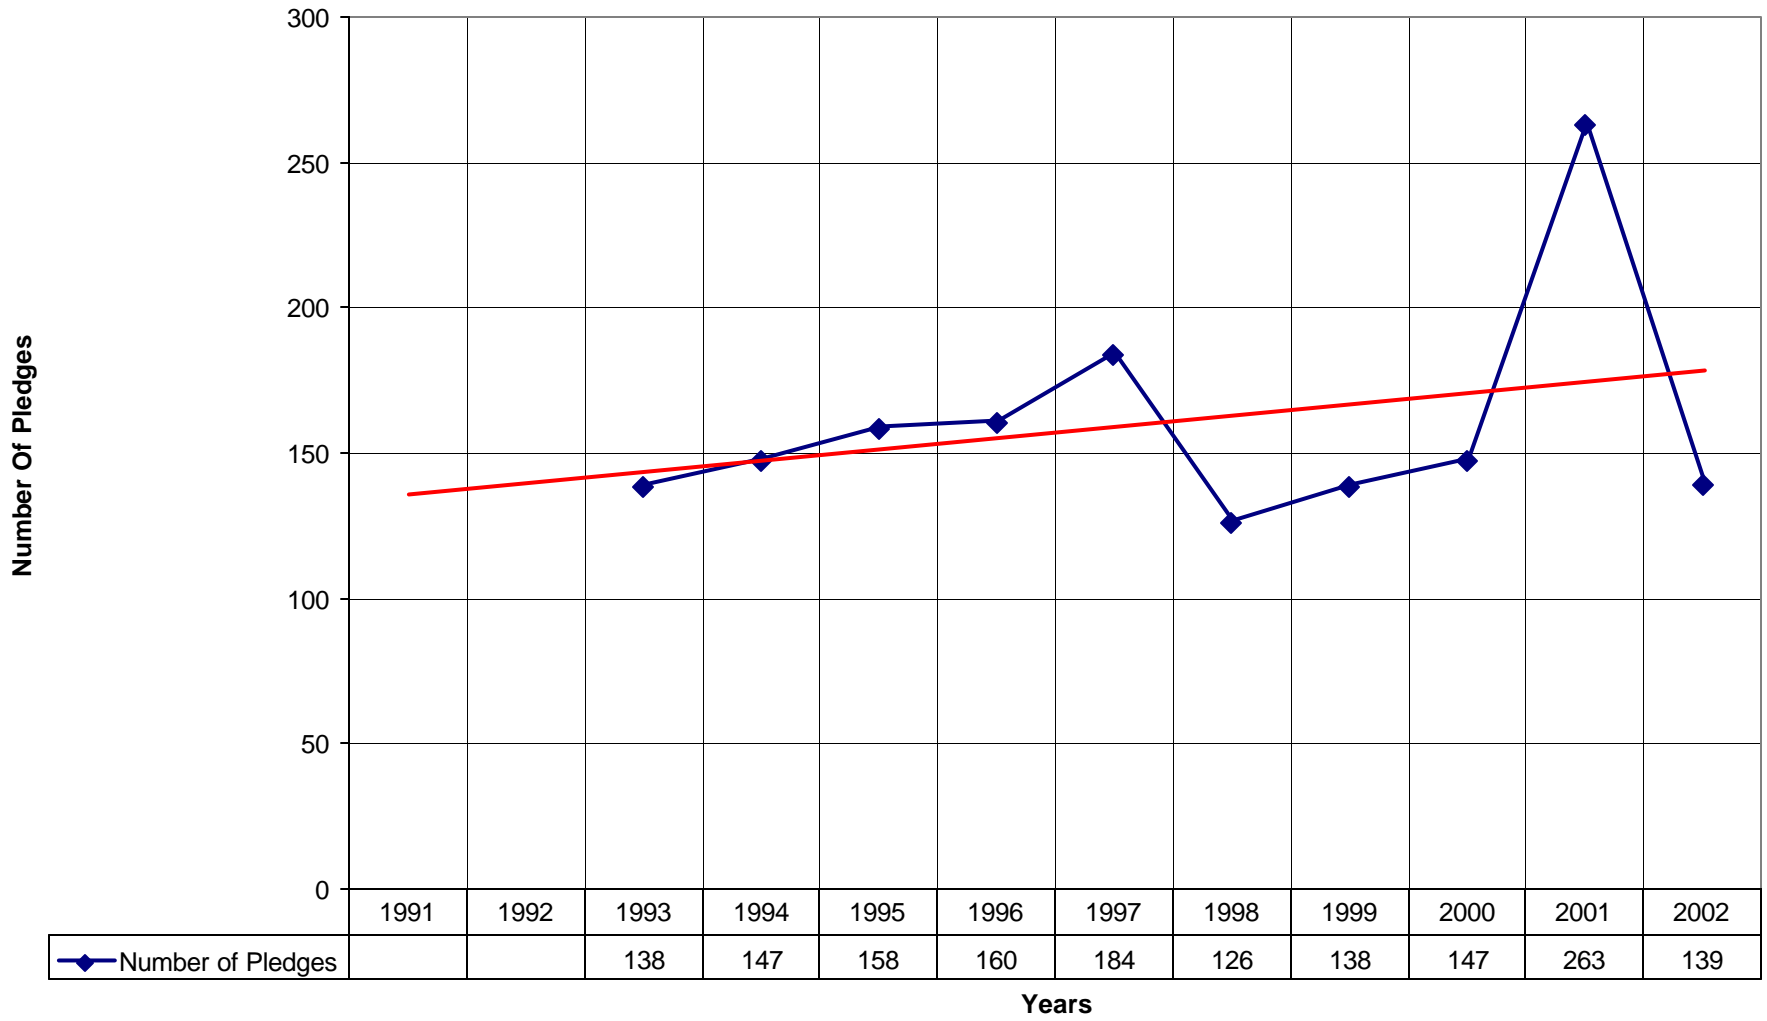

### 5012 St Andrew's Episcopal Church SD

◆ Average Sunday Attendance 
 ■ EasterAttendance 
 — Linear (Average Sunday Attendance) 
 — Linear (EasterAttendance)

5012 St Andrew's Episcopal Church SD

◆ EasterAttendance — Linear (EasterAttendance)

5012 St Andrew's Episcopal Church SD

◆ Number of Baptism — Linear (Number of Baptism)

5012 St Andrew's Episcopal Church SD

◆ Amt Pledge Payments from Congregation — Linear (Amt Pledge Payments from Congregation)

5012 St Andrew's Episcopal Church SD

◆ Number of Pledges

◆ Number of Pledges — Linear (Number of Pledges)

5012 St Andrew's Episcopal Church SD

◆ Average Sunday Attendance — Linear (Average Sunday Attendance)