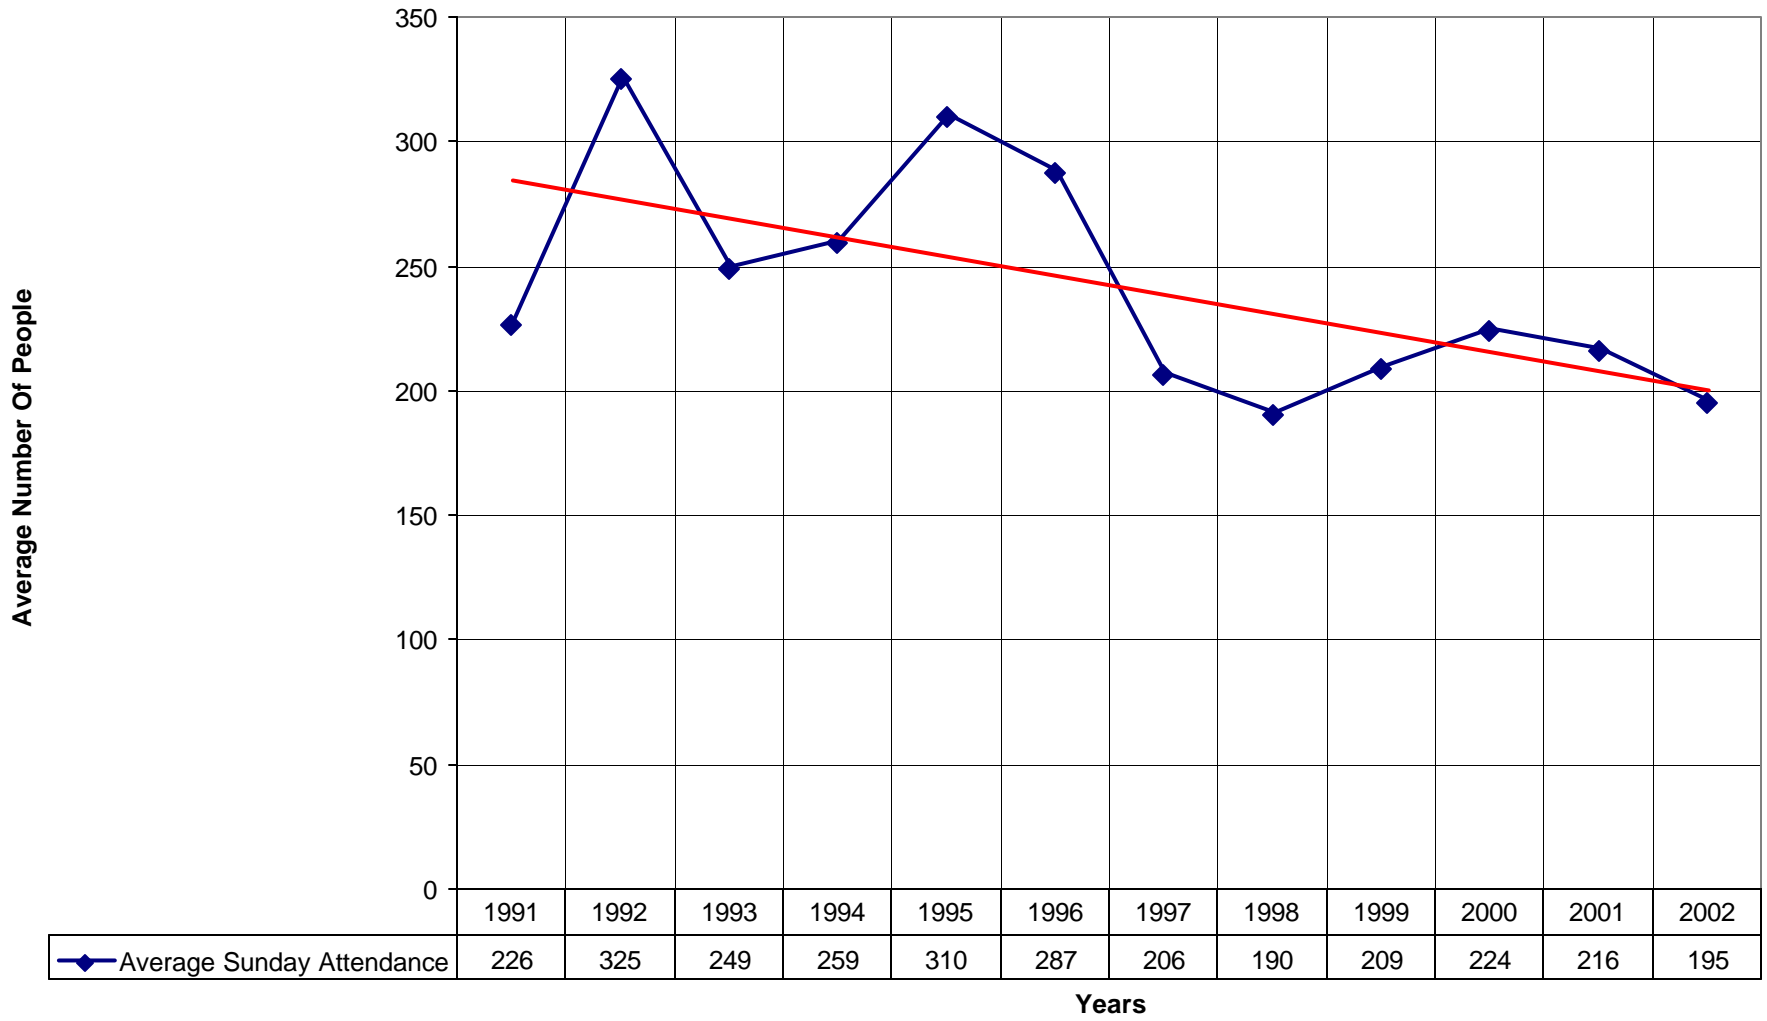

### 5012 St Andrew's Episcopal Church SD

◆ Average Sunday Attendance 
 ■ EasterAttendance 
 — Linear (Average Sunday Attendance) 
 — Linear (EasterAttendance)

5012 St Andrew's Episcopal Church SD

◆ EasterAttendance — Linear (EasterAttendance)

5012 St Andrew's Episcopal Church SD

◆ Number of Pledges

◆ Number of Pledges — Linear (Number of Pledges)

5012 St Andrew's Episcopal Church SD

◆ Average Sunday Attendance — Linear (Average Sunday Attendance)