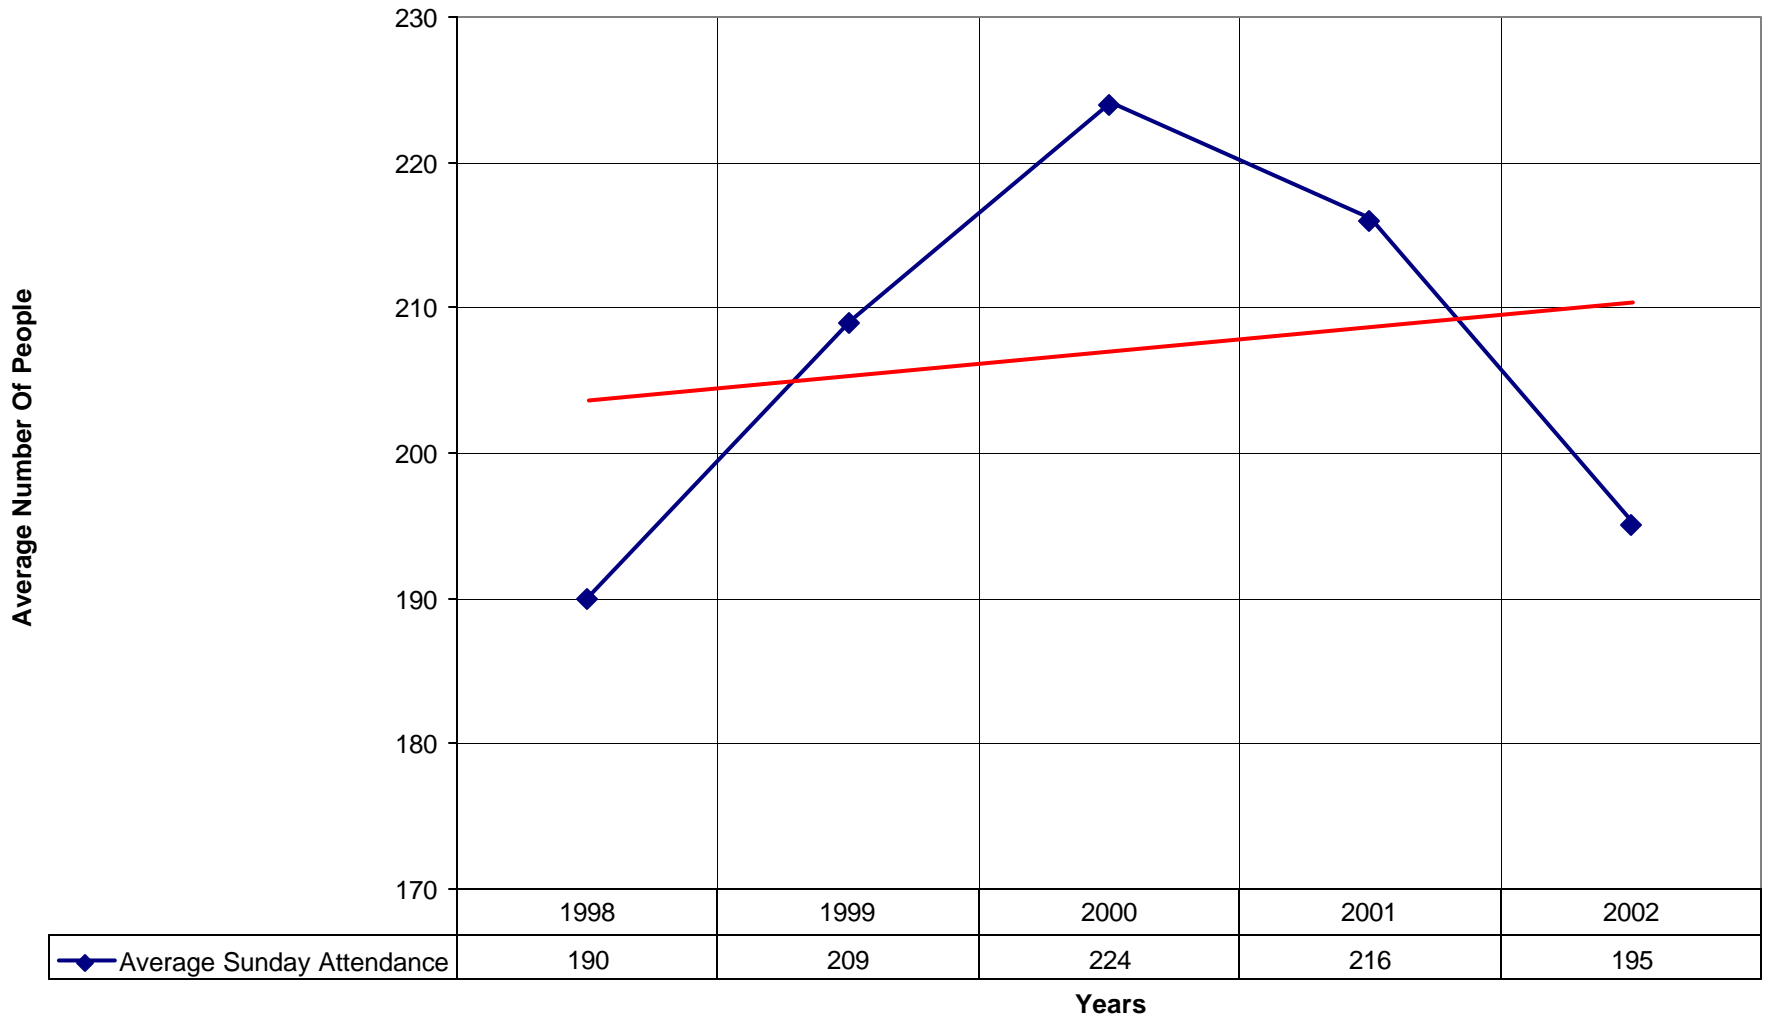

5012 St Andrew's Episcopal Church SD

◆ Average Sunday Attendance — Linear (Average Sunday Attendance)