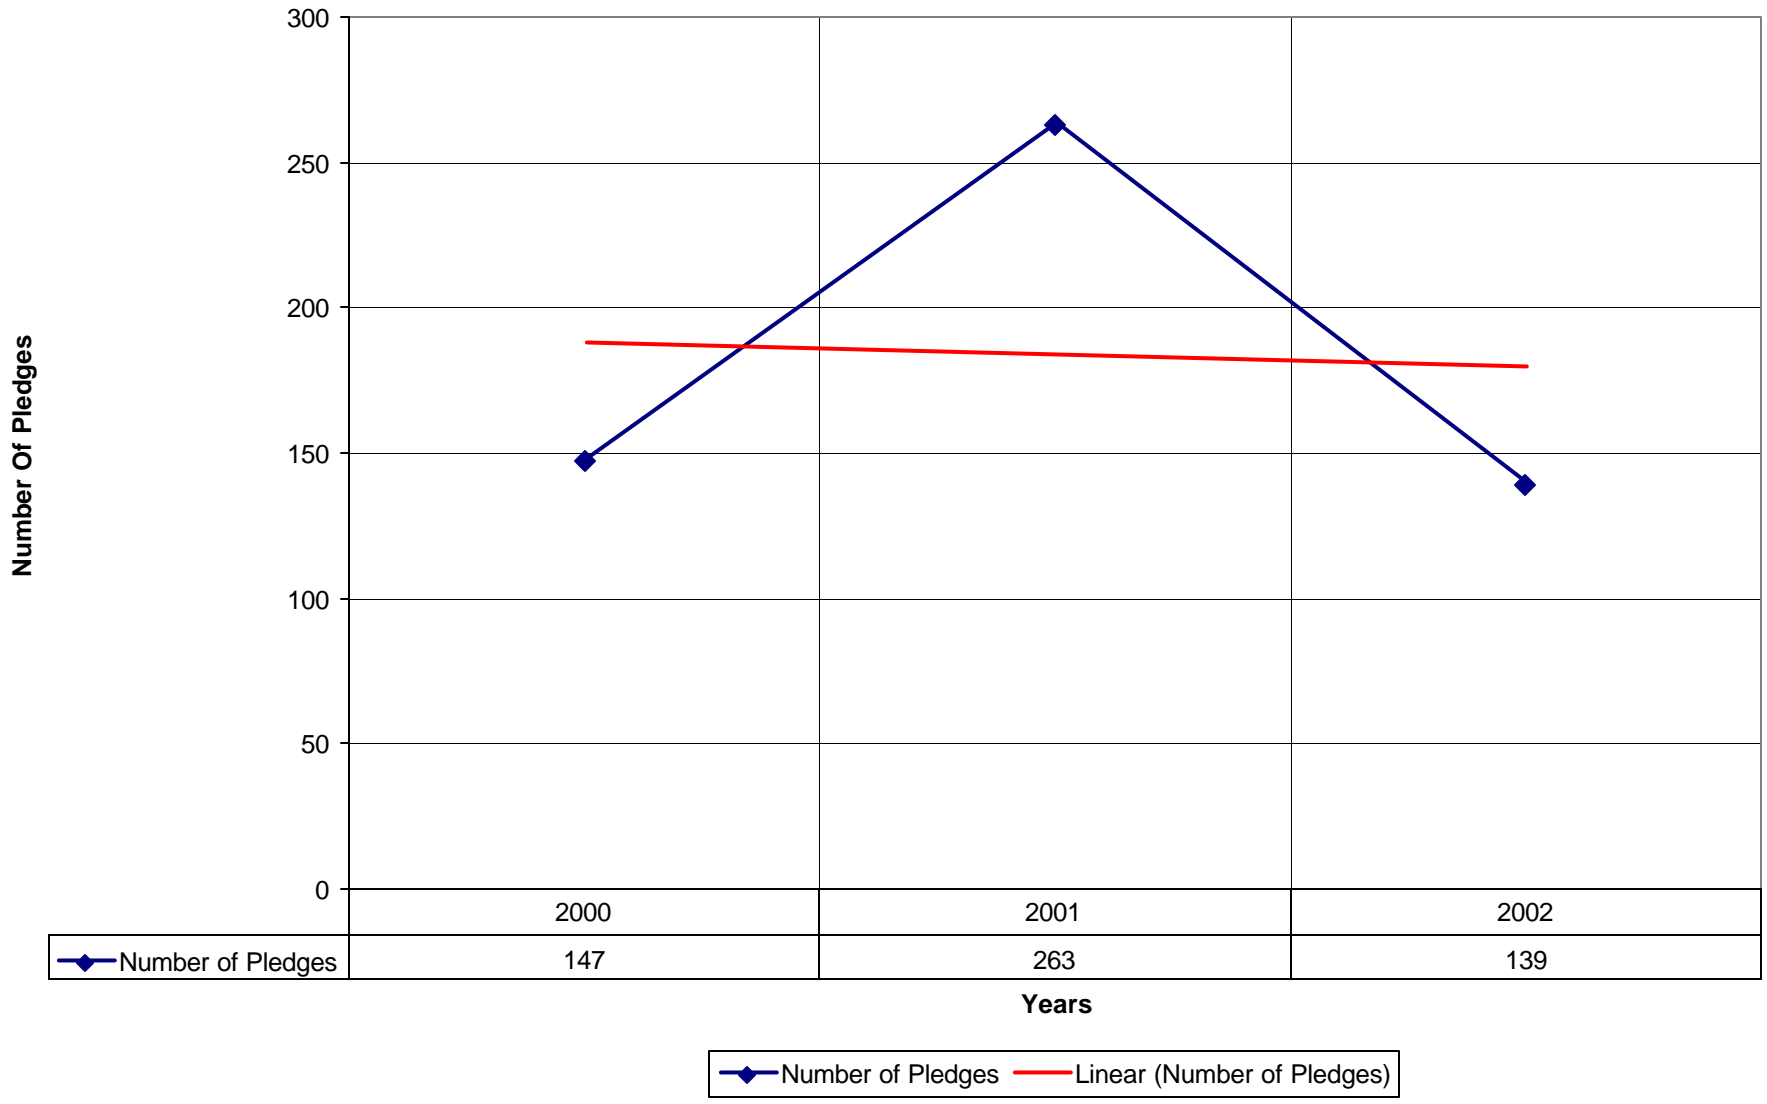

### 5012 St Andrew's Episcopal Church SD

◆ Average Sunday Attendance 
 ■ EasterAttendance 
 — Linear (Average Sunday Attendance) 
 — Linear (EasterAttendance)

5012 St Andrew's Episcopal Church SD

—◆— EasterAttendance — Linear (EasterAttendance)

5012 St Andrew's Episcopal Church SD

5012 St Andrew's Episcopal Church SD

◆ Amt Pledge Payments from Congregation — Linear (Amt Pledge Payments from Congregation)

5012 St Andrew's Episcopal Church SD

5012 St Andrew's Episcopal Church SD

◆ Average Sunday Attendance — Linear (Average Sunday Attendance)