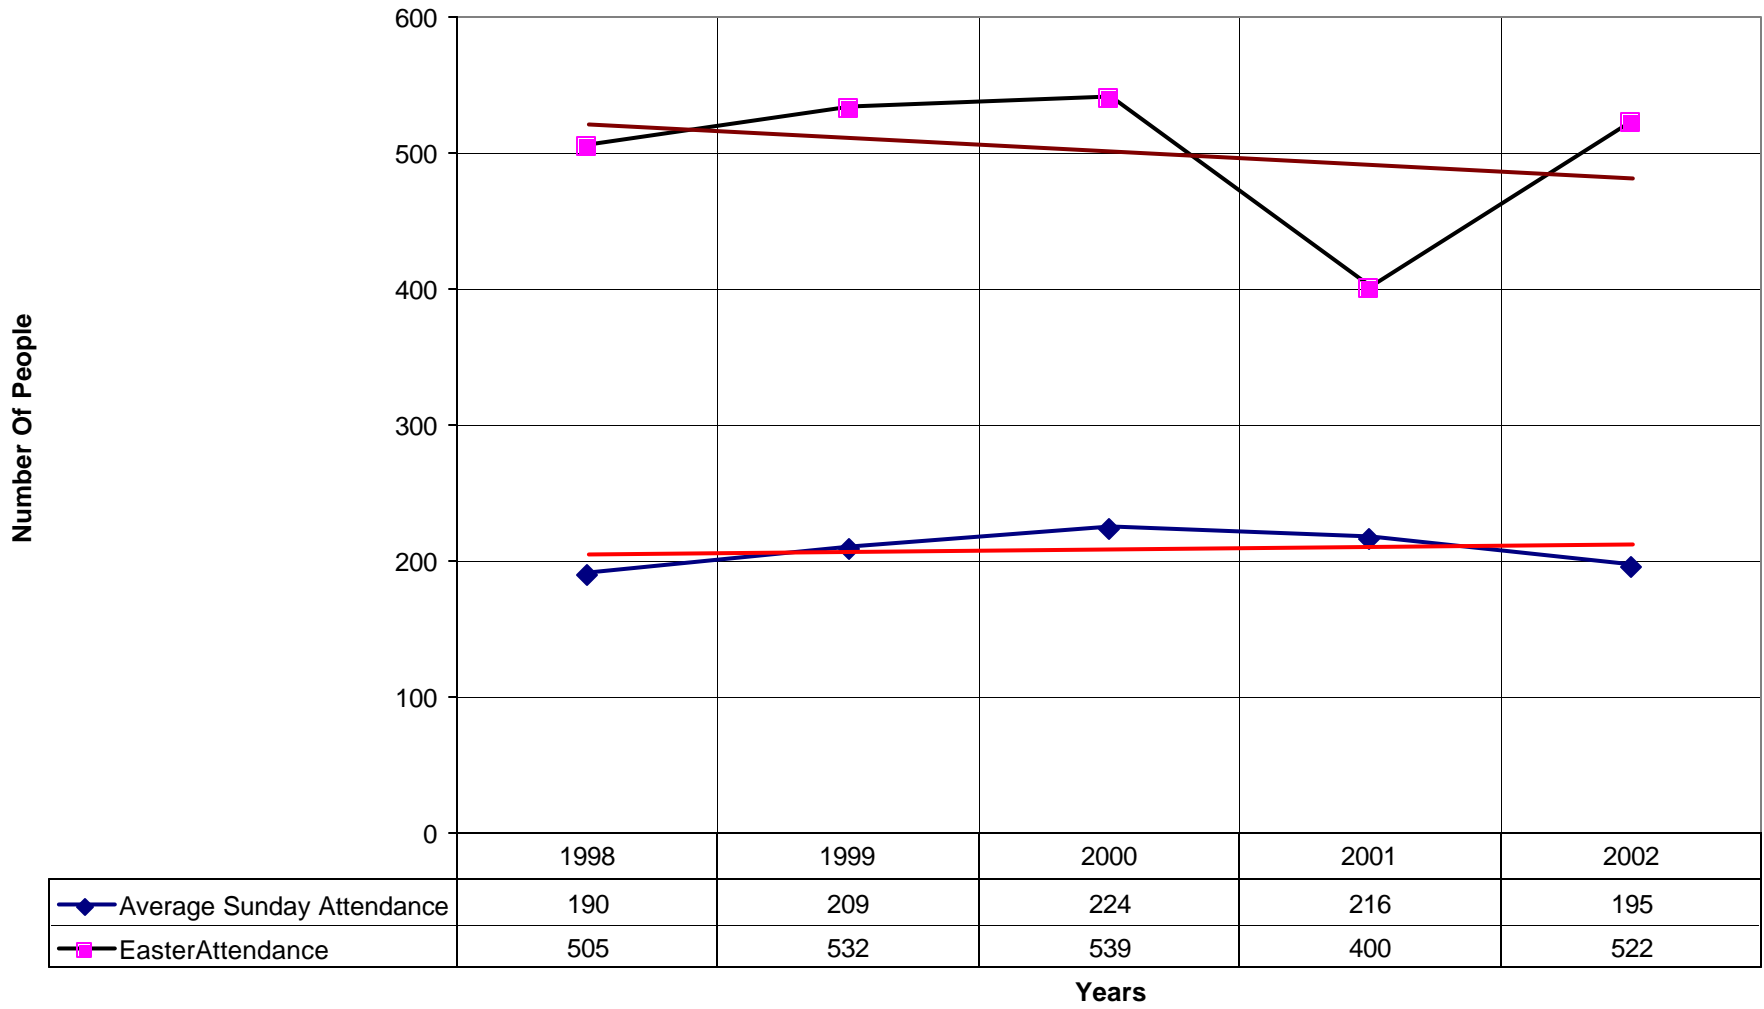

### 5012 St Andrew's Episcopal Church SD

◆ Average Sunday Attendance 
 ■ EasterAttendance 
 — Linear (Average Sunday Attendance) 
 — Linear (EasterAttendance)

5012 St Andrew's Episcopal Church SD

◆ EasterAttendance — Linear (EasterAttendance)

5012 St Andrew's Episcopal Church SD

◆ Number of Pledges

◆ Number of Pledges — Linear (Number of Pledges)

5012 St Andrew's Episcopal Church SD

◆ Average Sunday Attendance — Linear (Average Sunday Attendance)