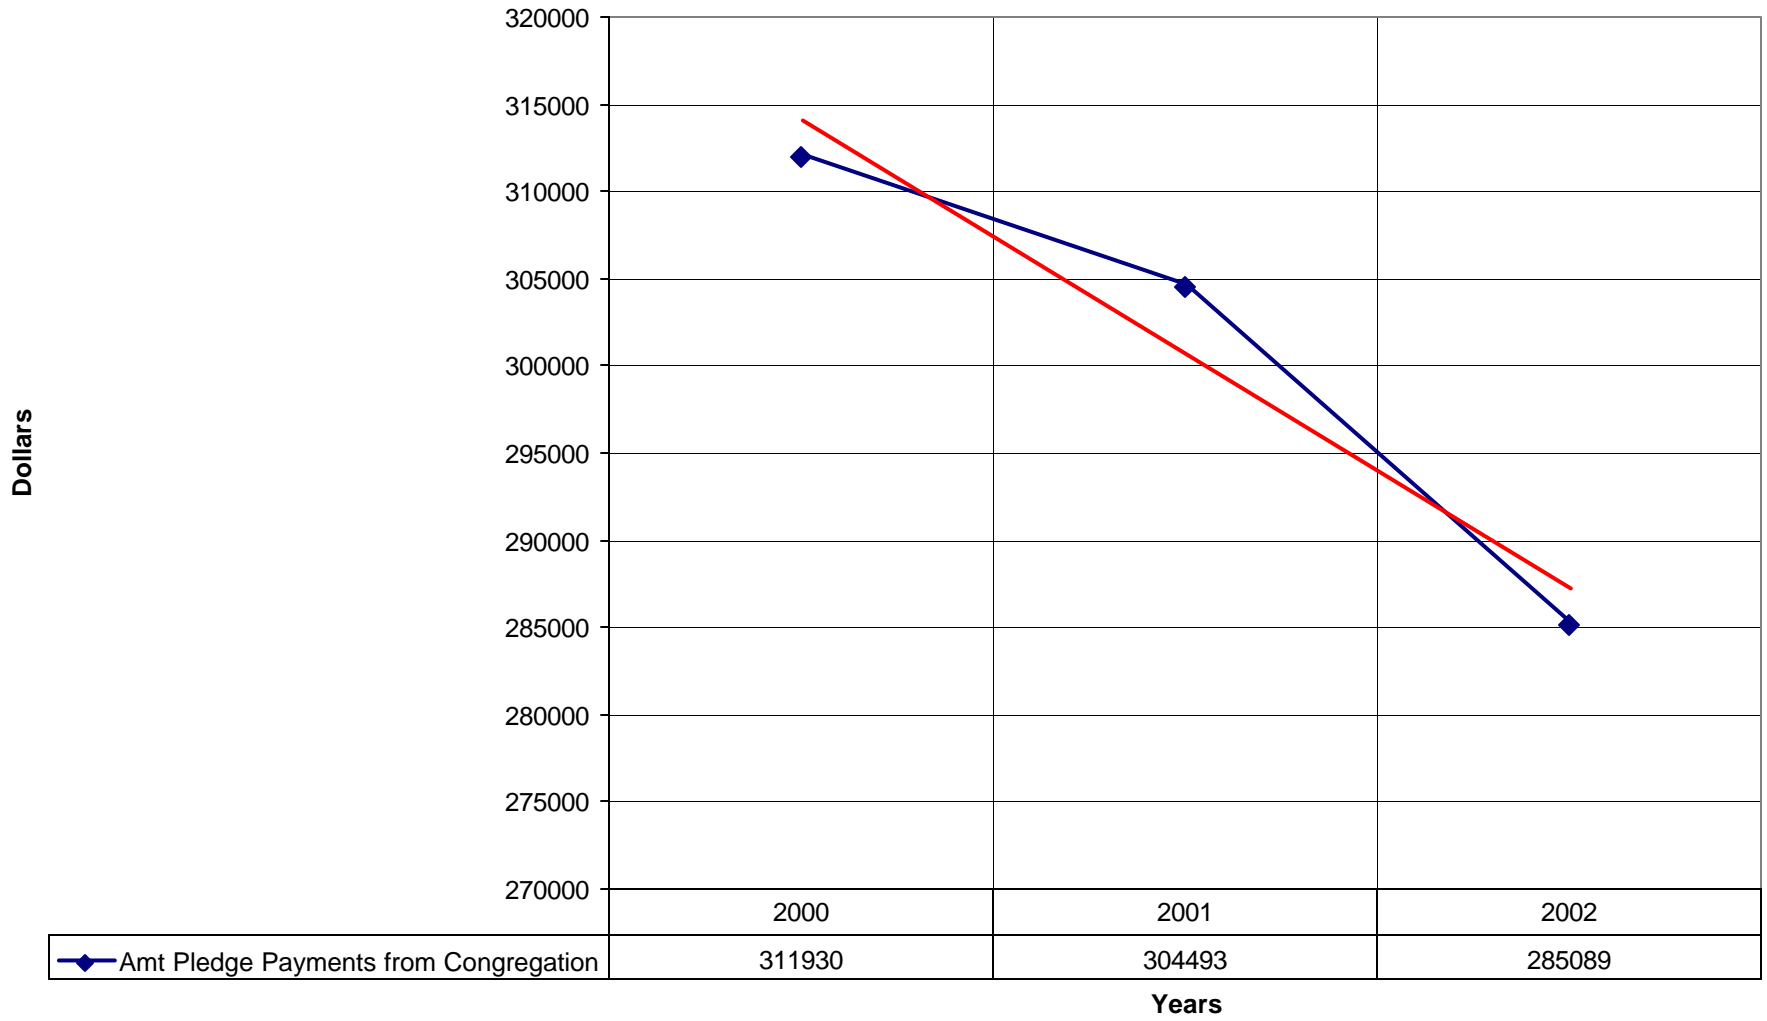

5012 St Andrew's Episcopal Church SD

◆ Amt Pledge Payments from Congregation — Linear (Amt Pledge Payments from Congregation)