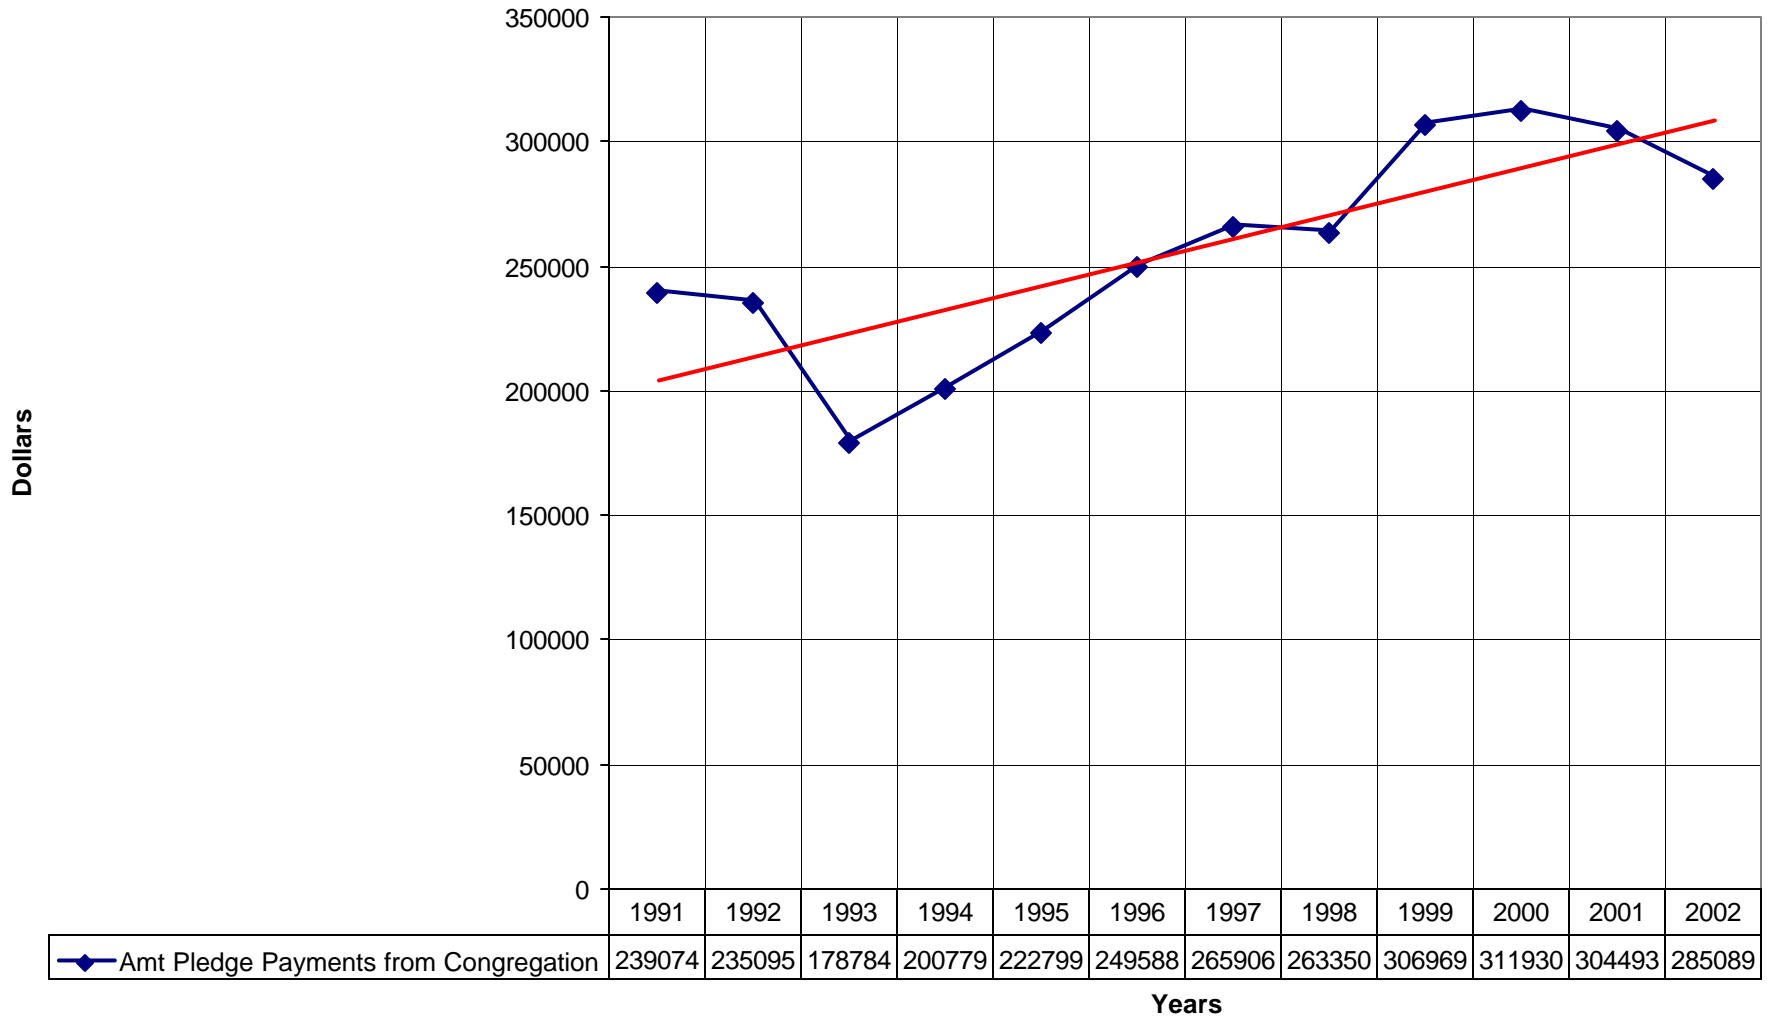

### 5012 St Andrew's Episcopal Church SD

◆ Average Sunday Attendance 
 ■ EasterAttendance 
 — Linear (Average Sunday Attendance) 
 — Linear (EasterAttendance)

5012 St Andrew's Episcopal Church SD

◆ EasterAttendance — Linear (EasterAttendance)

5012 St Andrew's Episcopal Church SD

◆ Number of Baptism — Linear (Number of Baptism)

5012 St Andrew's Episcopal Church SD

◆ Amt Pledge Payments from Congregation — Linear (Amt Pledge Payments from Congregation)

5012 St Andrew's Episcopal Church SD

◆ Number of Pledges

◆ Number of Pledges — Linear (Number of Pledges)

5012 St Andrew's Episcopal Church SD

◆ Average Sunday Attendance — Linear (Average Sunday Attendance)