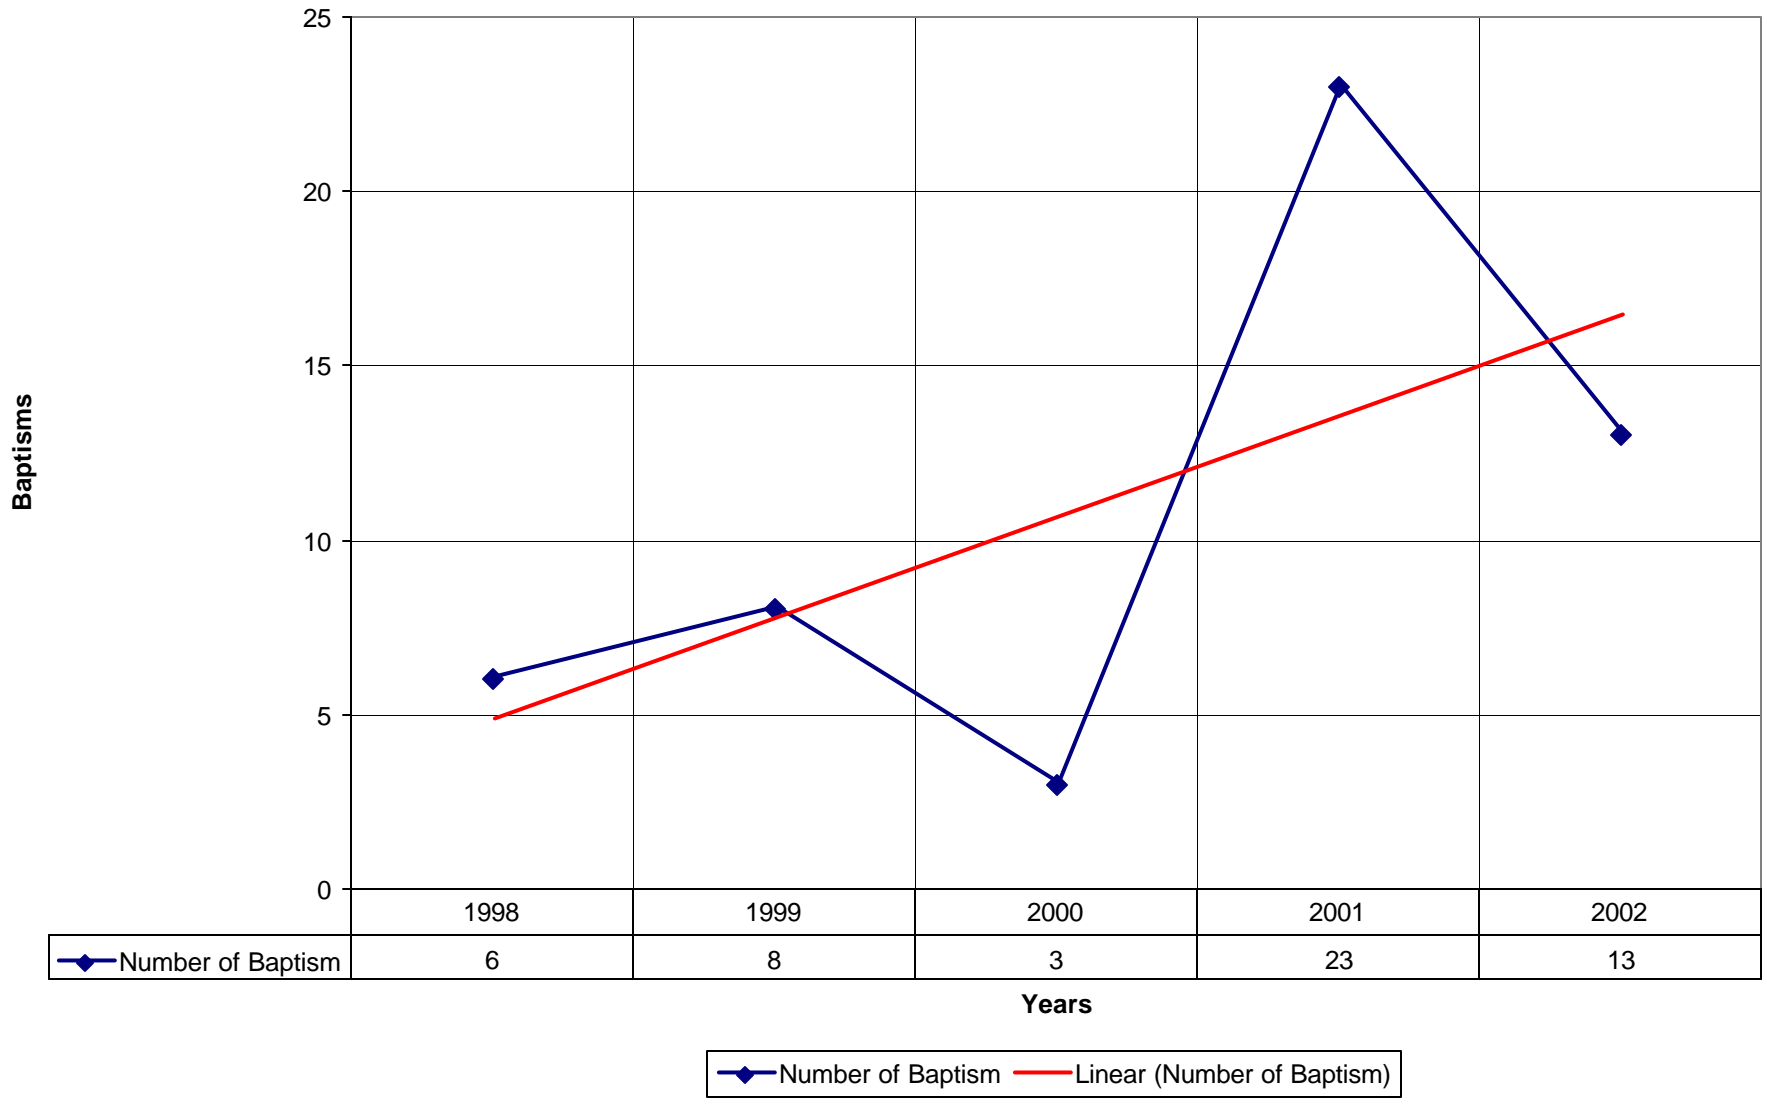

5012 St Andrew's Episcopal Church SD