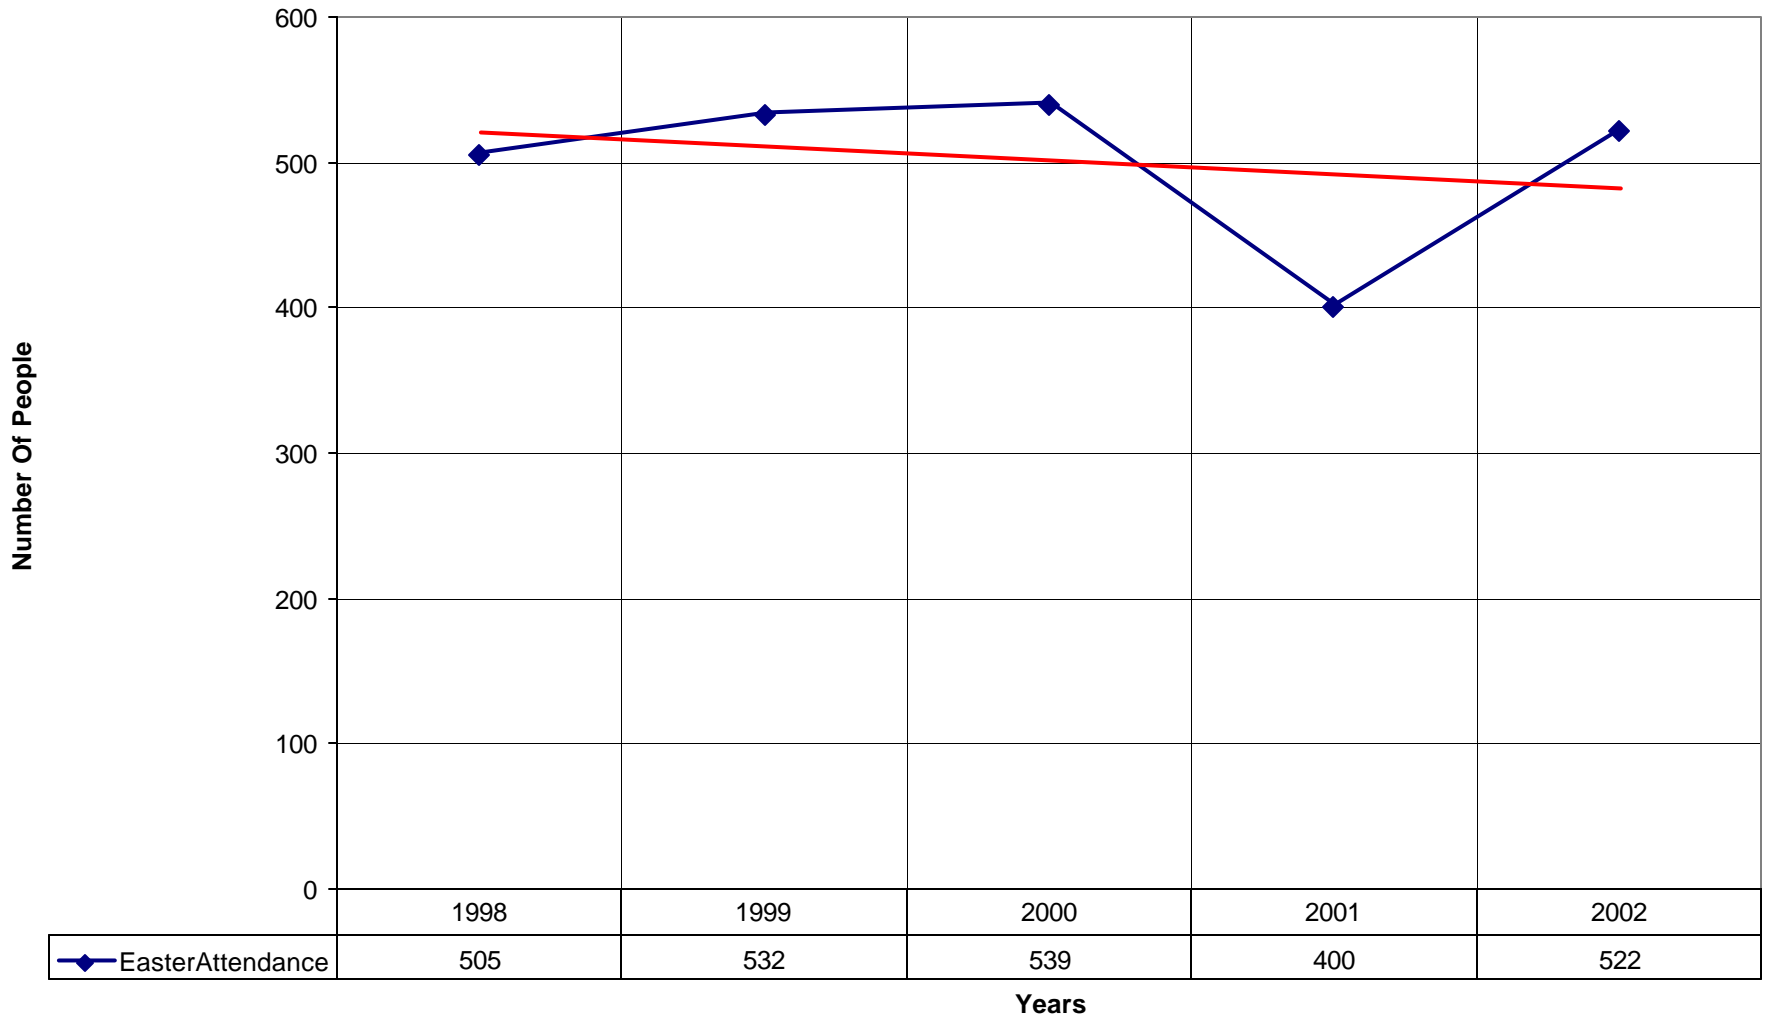

### 5012 St Andrew's Episcopal Church SD

◆ Average Sunday Attendance 
 ■ EasterAttendance 
 — Linear (Average Sunday Attendance) 
 — Linear (EasterAttendance)

5012 St Andrew's Episcopal Church SD

◆ EasterAttendance — Linear (EasterAttendance)

5012 St Andrew's Episcopal Church SD

◆ Number of Pledges

◆ Number of Pledges — Linear (Number of Pledges)

5012 St Andrew's Episcopal Church SD

◆ Average Sunday Attendance — Linear (Average Sunday Attendance)