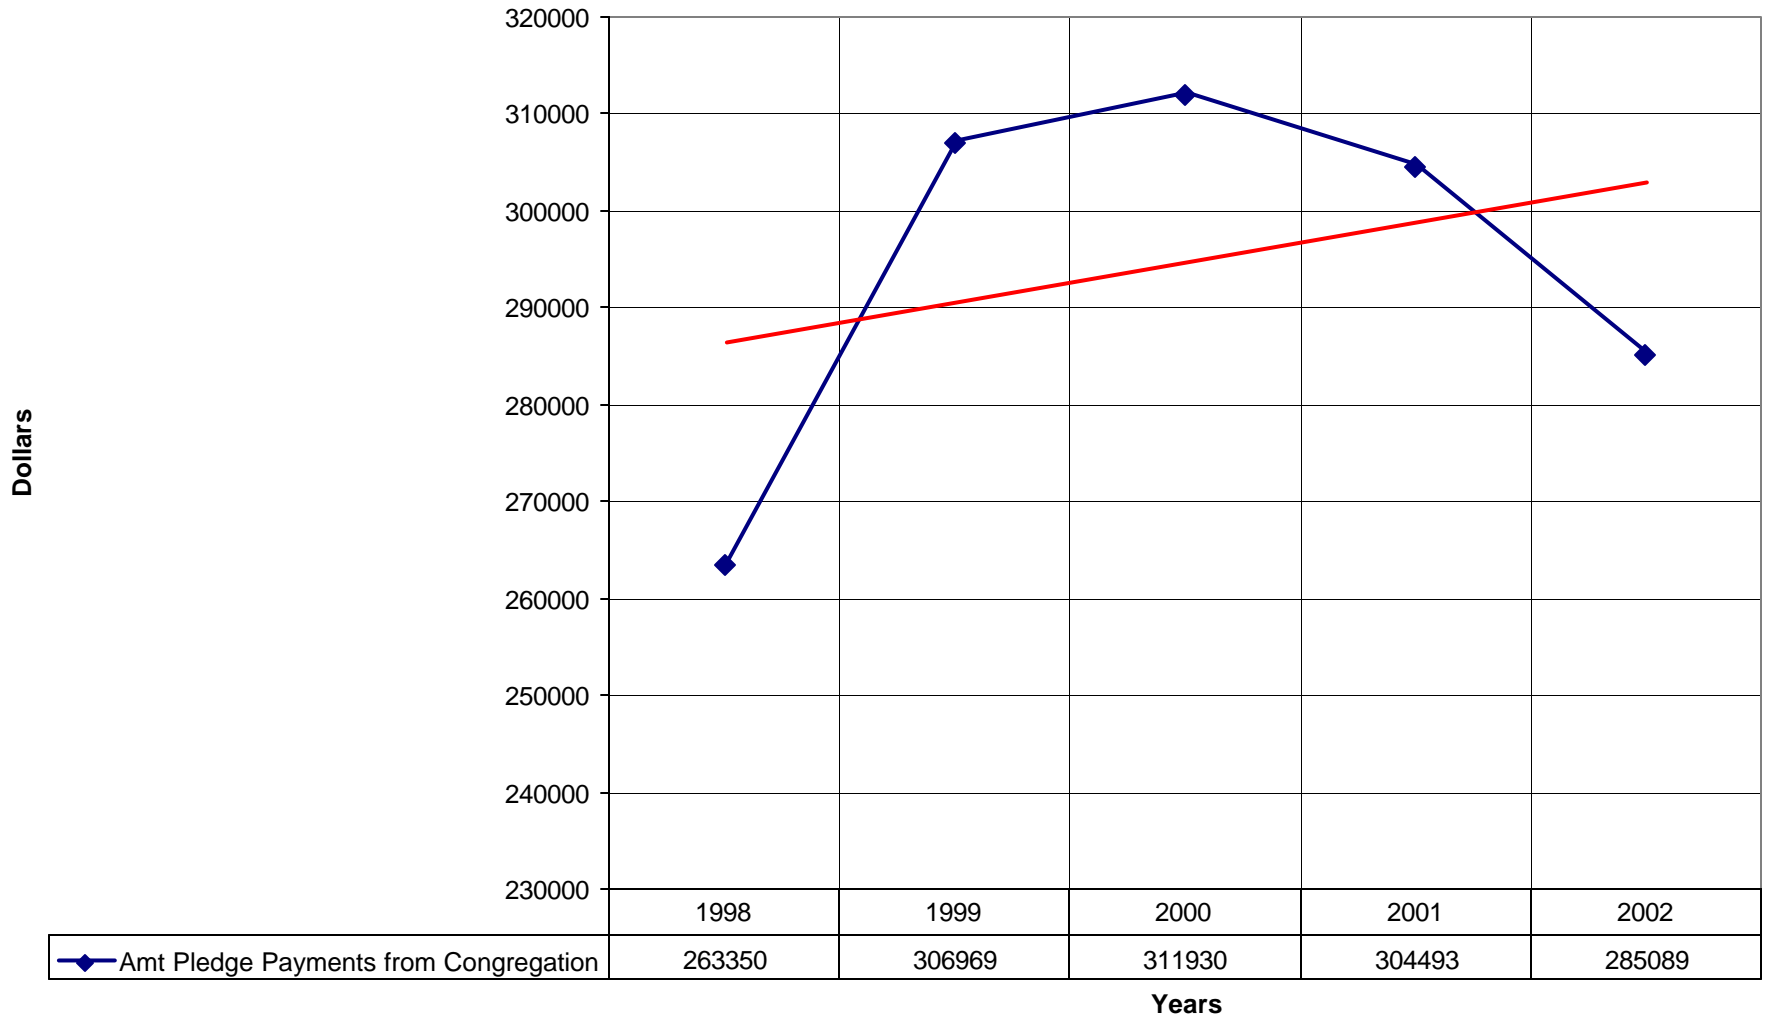

5012 St Andrew's Episcopal Church SD

◆ Amt Pledge Payments from Congregation — Linear (Amt Pledge Payments from Congregation)