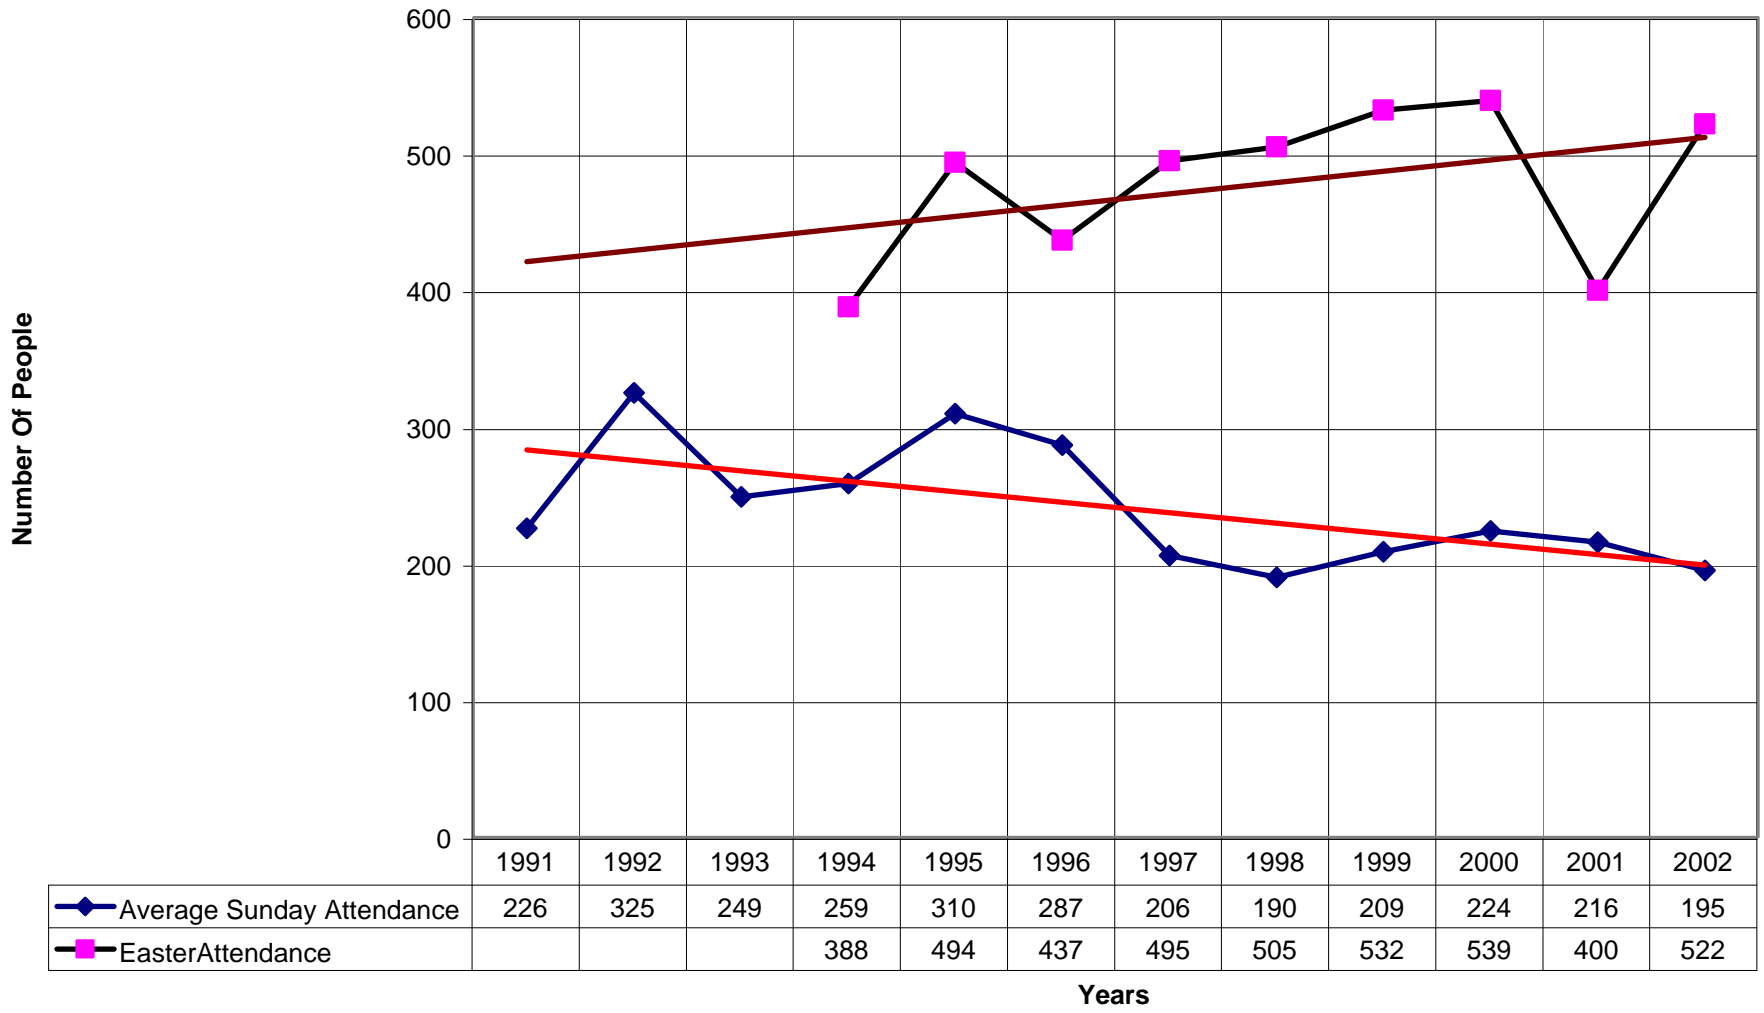

### 5012 St Andrew's Episcopal Church SD

◆ Average Sunday Attendance 
 ■ EasterAttendance 
 — Linear (Average Sunday Attendance) 
 — Linear (EasterAttendance)

5012 St Andrew's Episcopal Church SD

◆ EasterAttendance — Linear (EasterAttendance)

5012 St Andrew's Episcopal Church SD

◆ Number of Pledges

◆ Number of Pledges — Linear (Number of Pledges)

5012 St Andrew's Episcopal Church SD

◆ Average Sunday Attendance — Linear (Average Sunday Attendance)

◆ Average Sunday Attendance — Linear (Average Sunday Attendance)