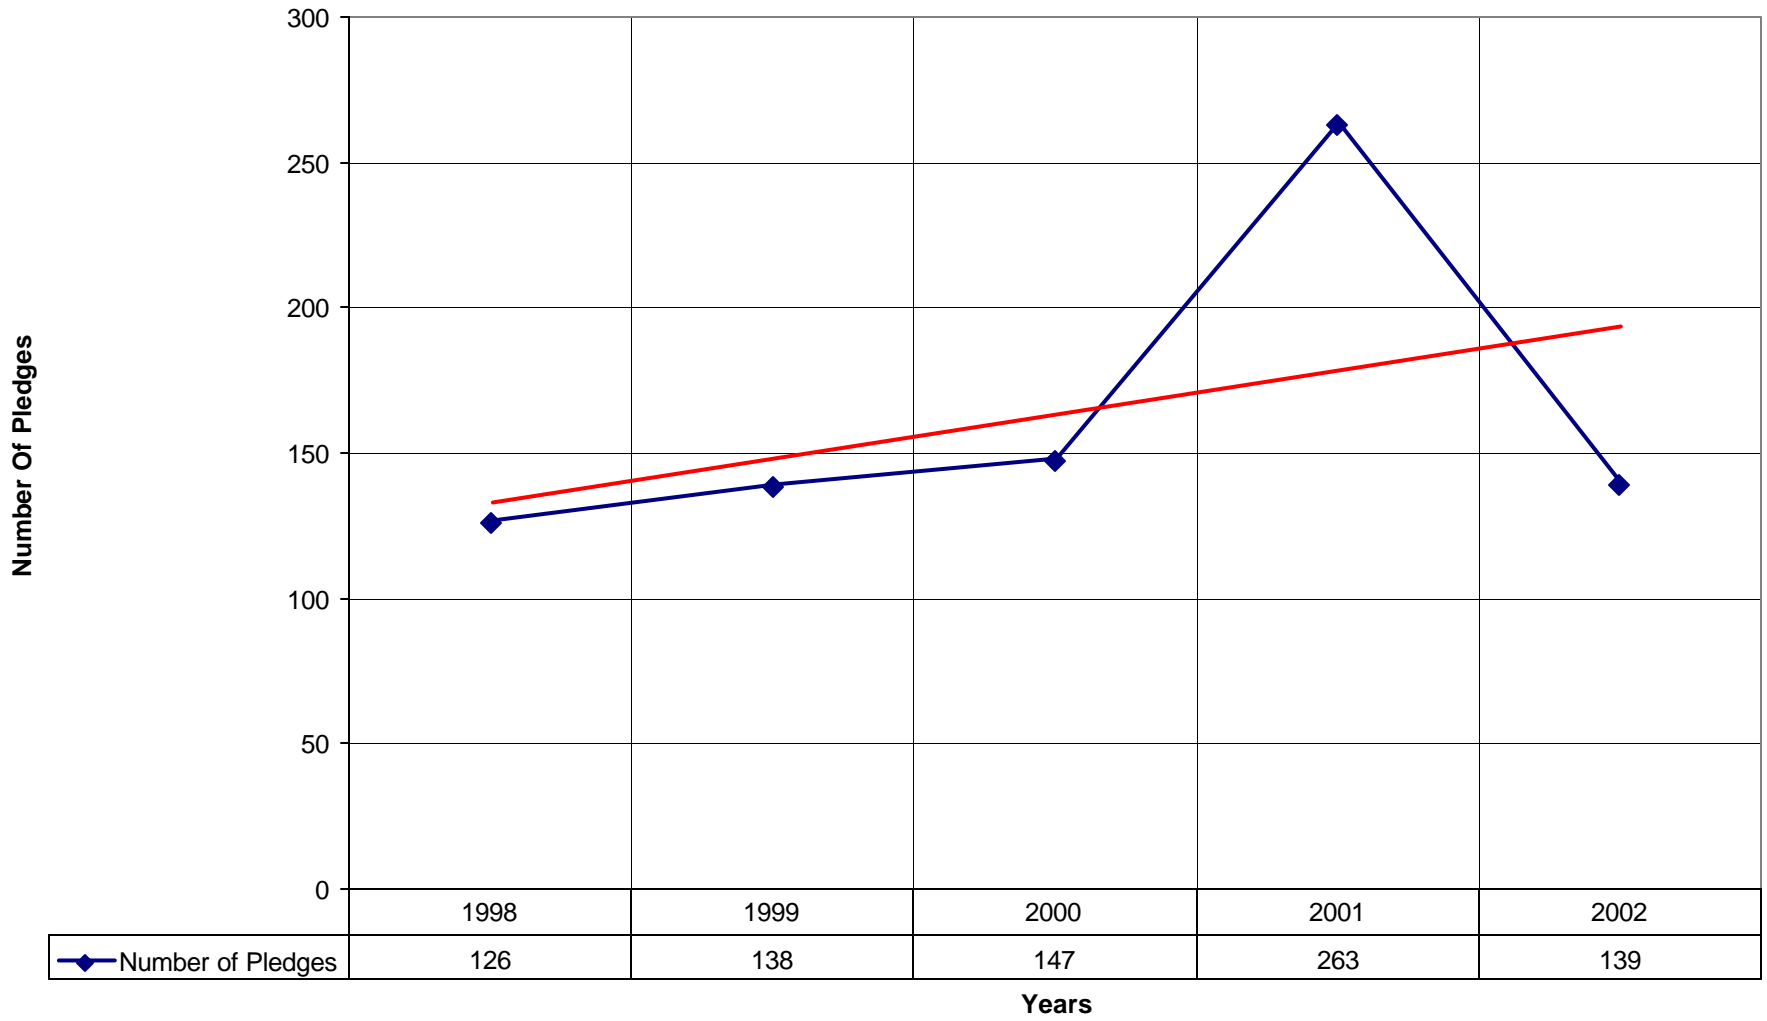

### 5012 St Andrew's Episcopal Church SD

◆ Average Sunday Attendance 
 ■ EasterAttendance 
 — Linear (Average Sunday Attendance) 
 — Linear (EasterAttendance)

5012 St Andrew's Episcopal Church SD

◆ EasterAttendance — Linear (EasterAttendance)

5012 St Andrew's Episcopal Church SD

5012 St Andrew's Episcopal Church SD

◆ Amt Pledge Payments from Congregation — Linear (Amt Pledge Payments from Congregation)

5012 St Andrew's Episcopal Church SD

◆ Number of Pledges — Linear (Number of Pledges)

5012 St Andrew's Episcopal Church SD

◆ Average Sunday Attendance — Linear (Average Sunday Attendance)