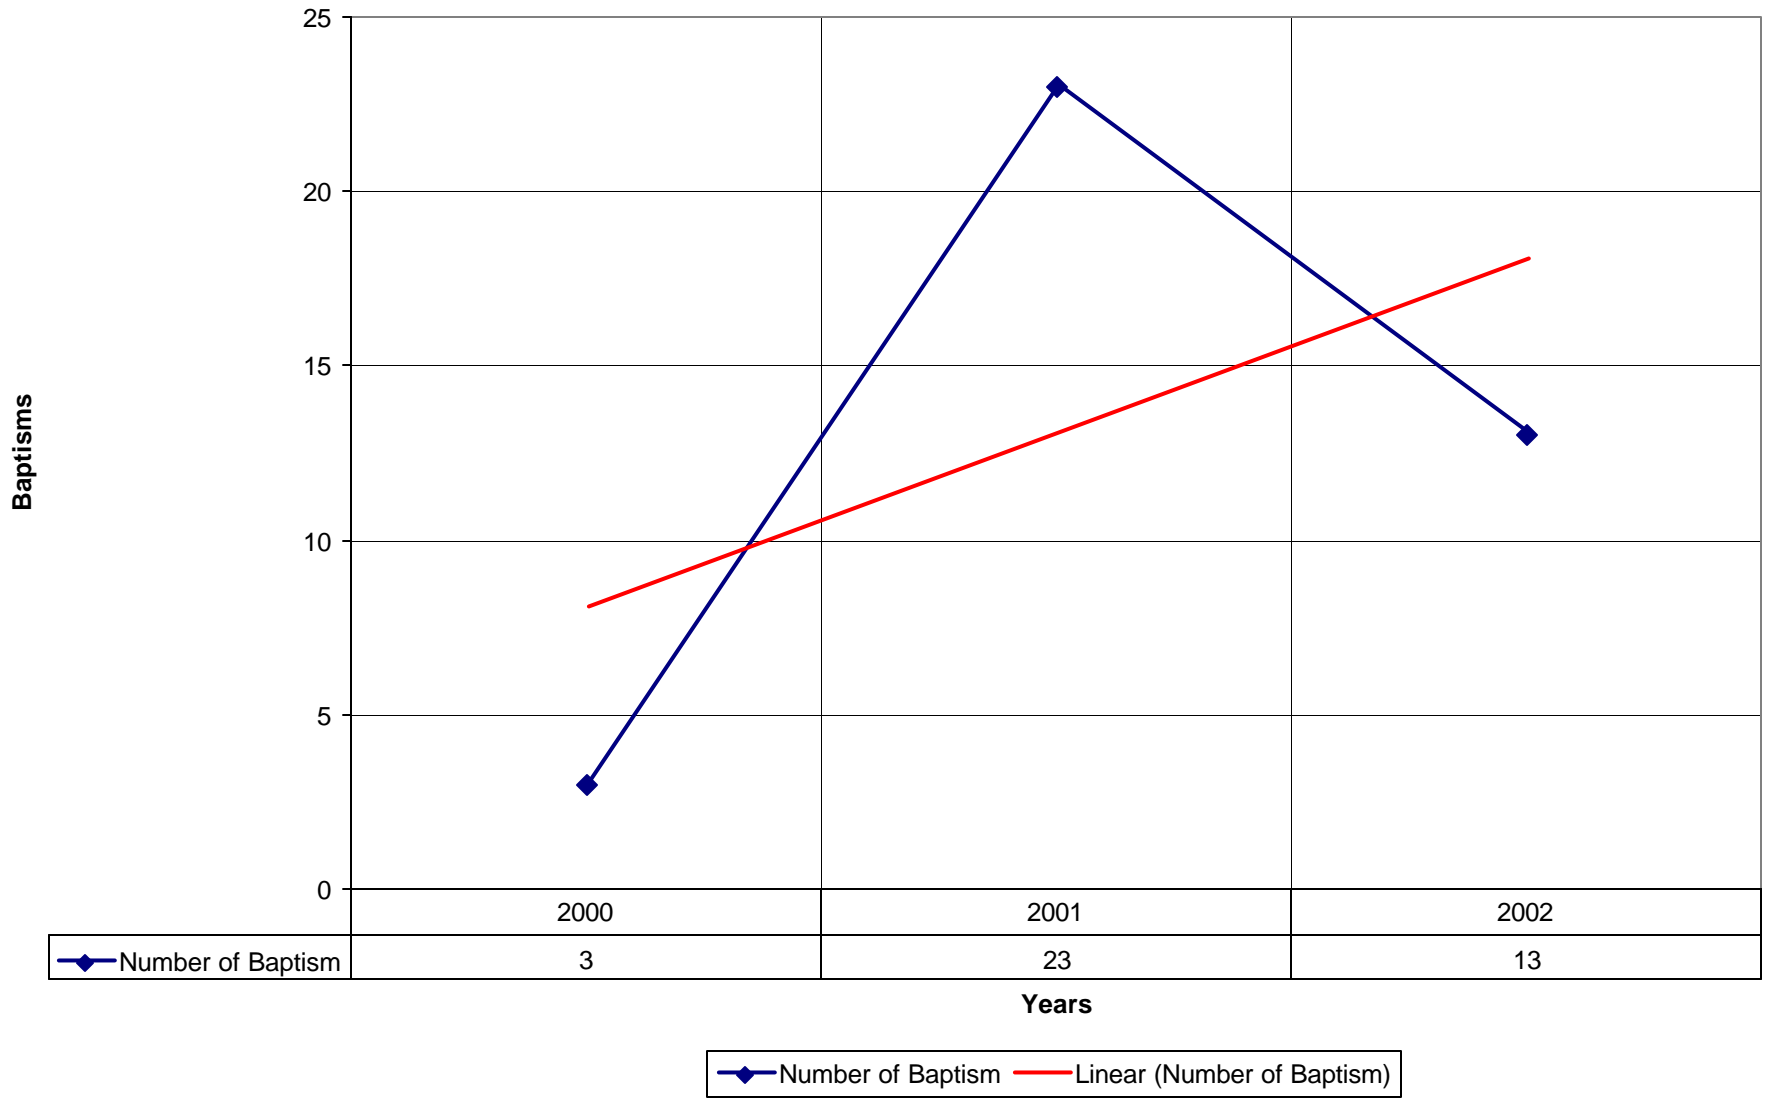

5012 St Andrew's Episcopal Church SD