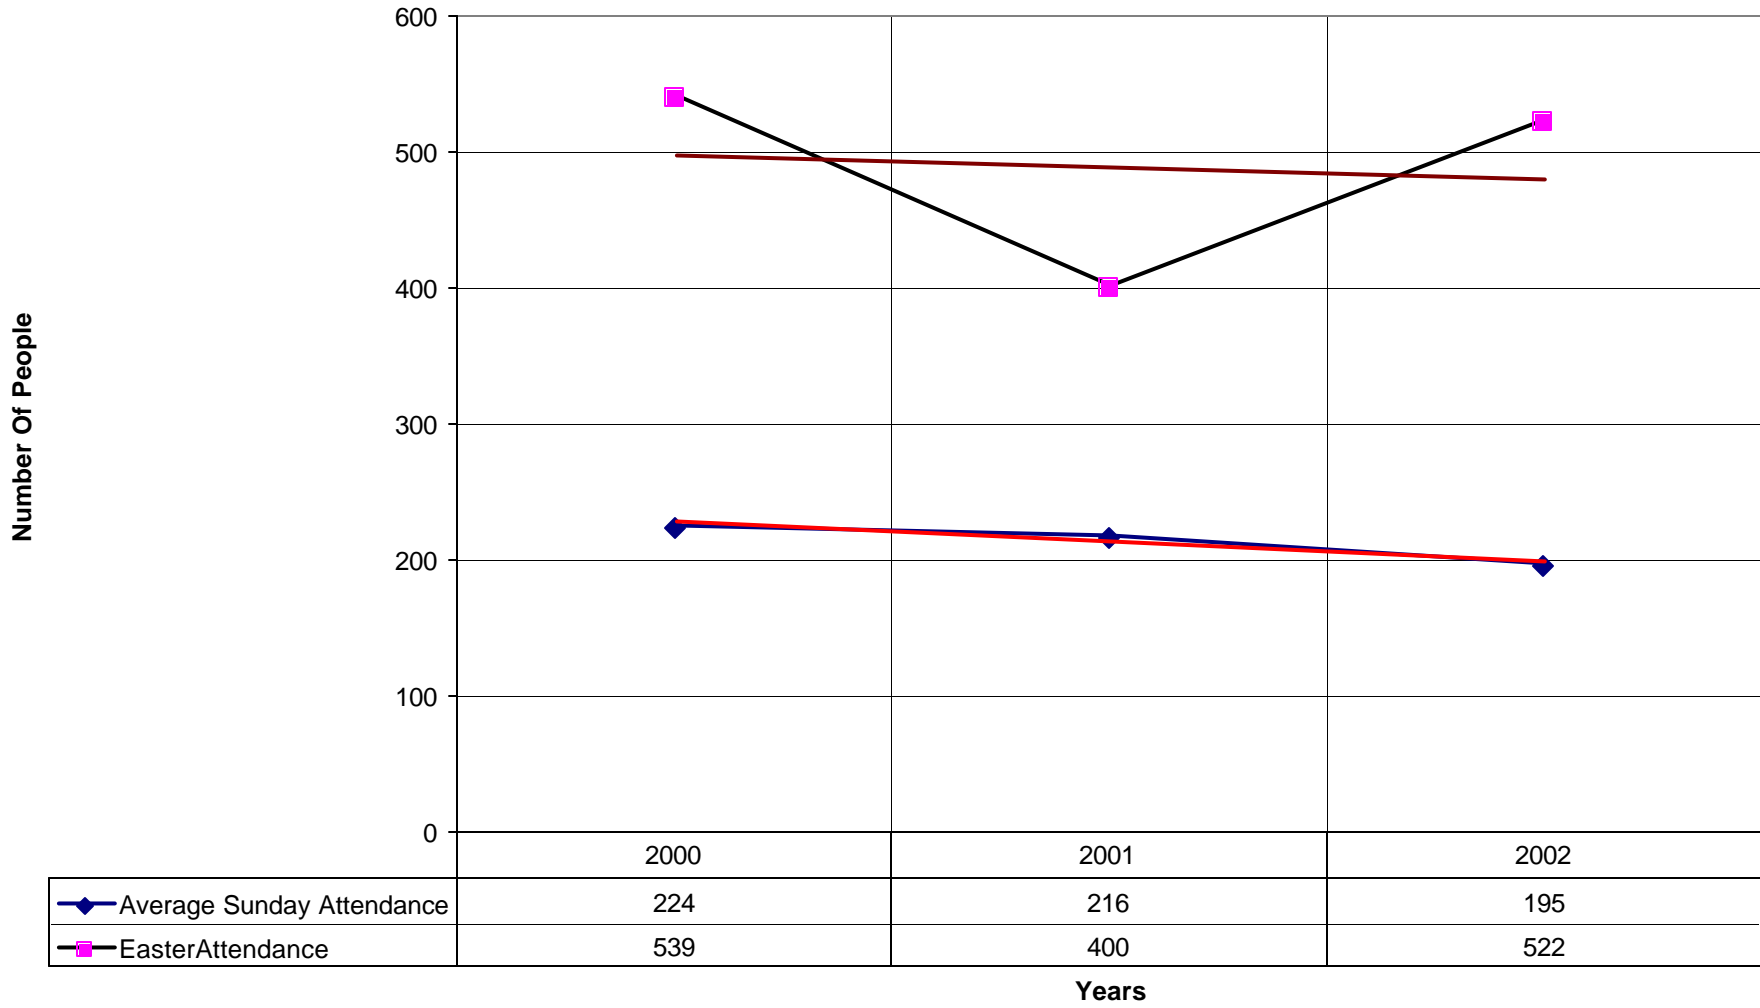

5012 St Andrew's Episcopal Church SD

◆ Average Sunday Attendance
■ EasterAttendance
— Linear (Average Sunday Attendance)
— Linear (EasterAttendance)