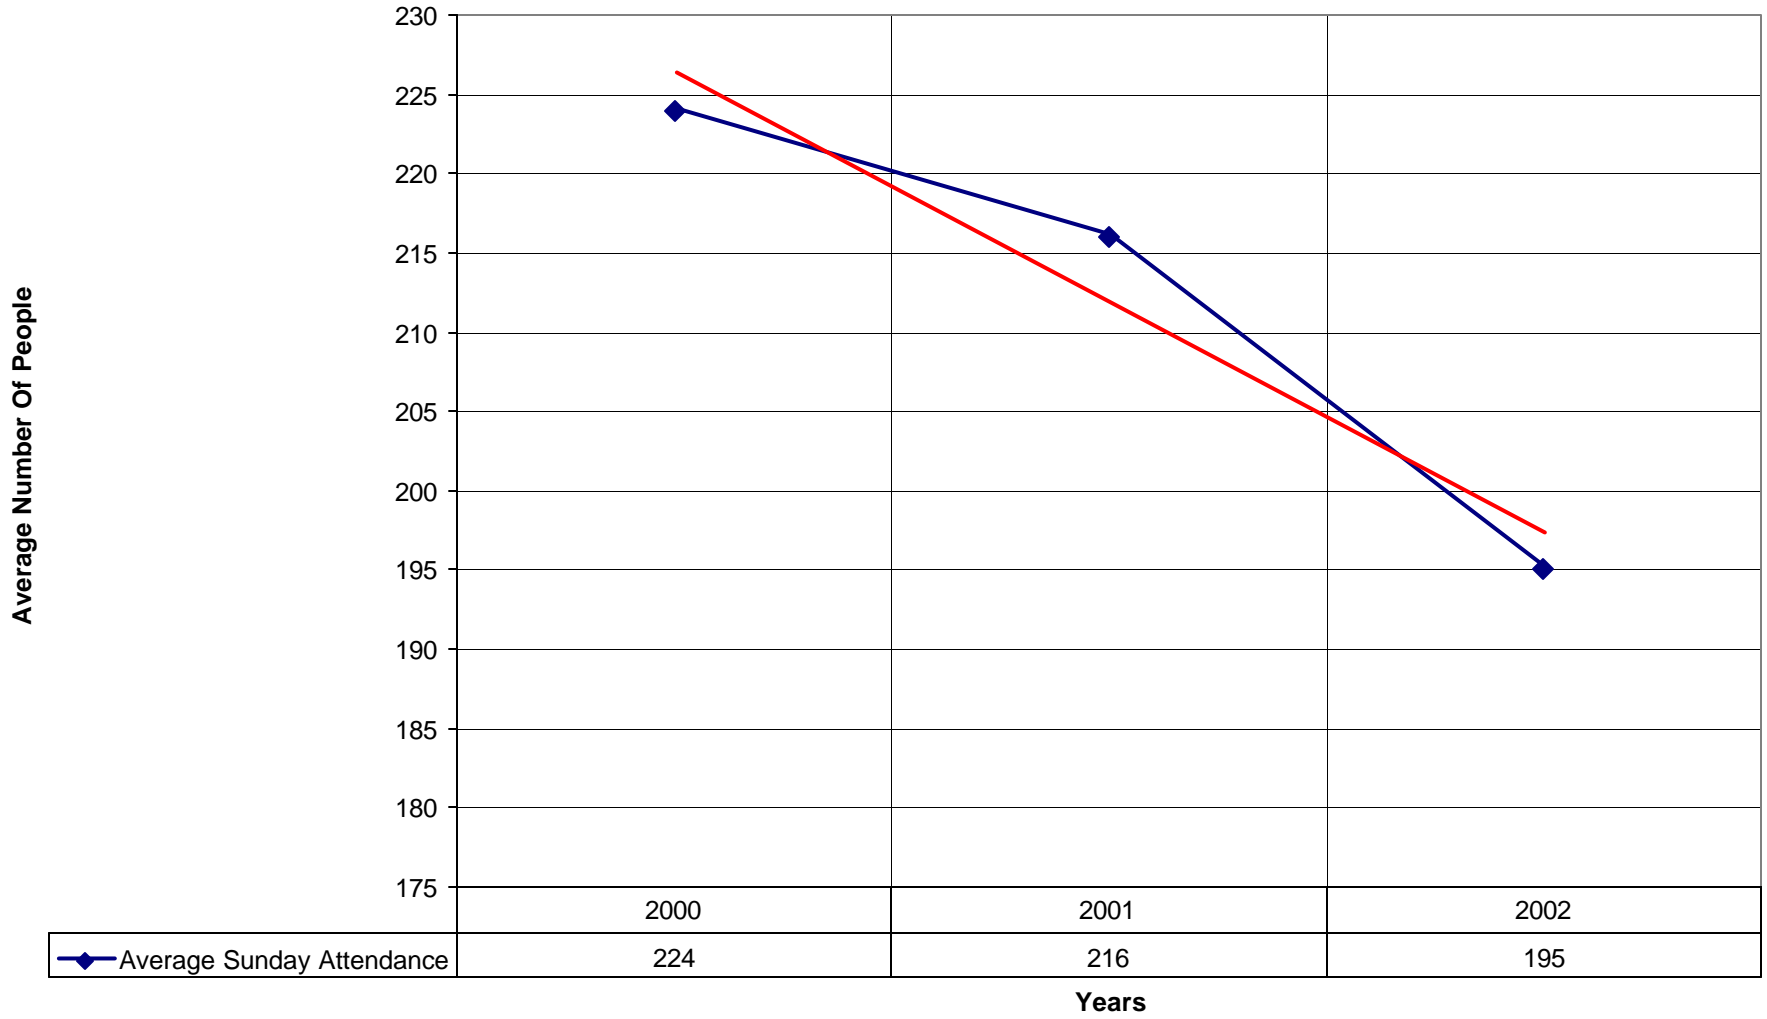

### 5012 St Andrew's Episcopal Church SD

◆ Average Sunday Attendance 
 ■ EasterAttendance 
 — Linear (Average Sunday Attendance) 
 — Linear (EasterAttendance)

5012 St Andrew's Episcopal Church SD

—◆— EasterAttendance — Linear (EasterAttendance)

◆ Average Sunday Attendance — Linear (Average Sunday Attendance)