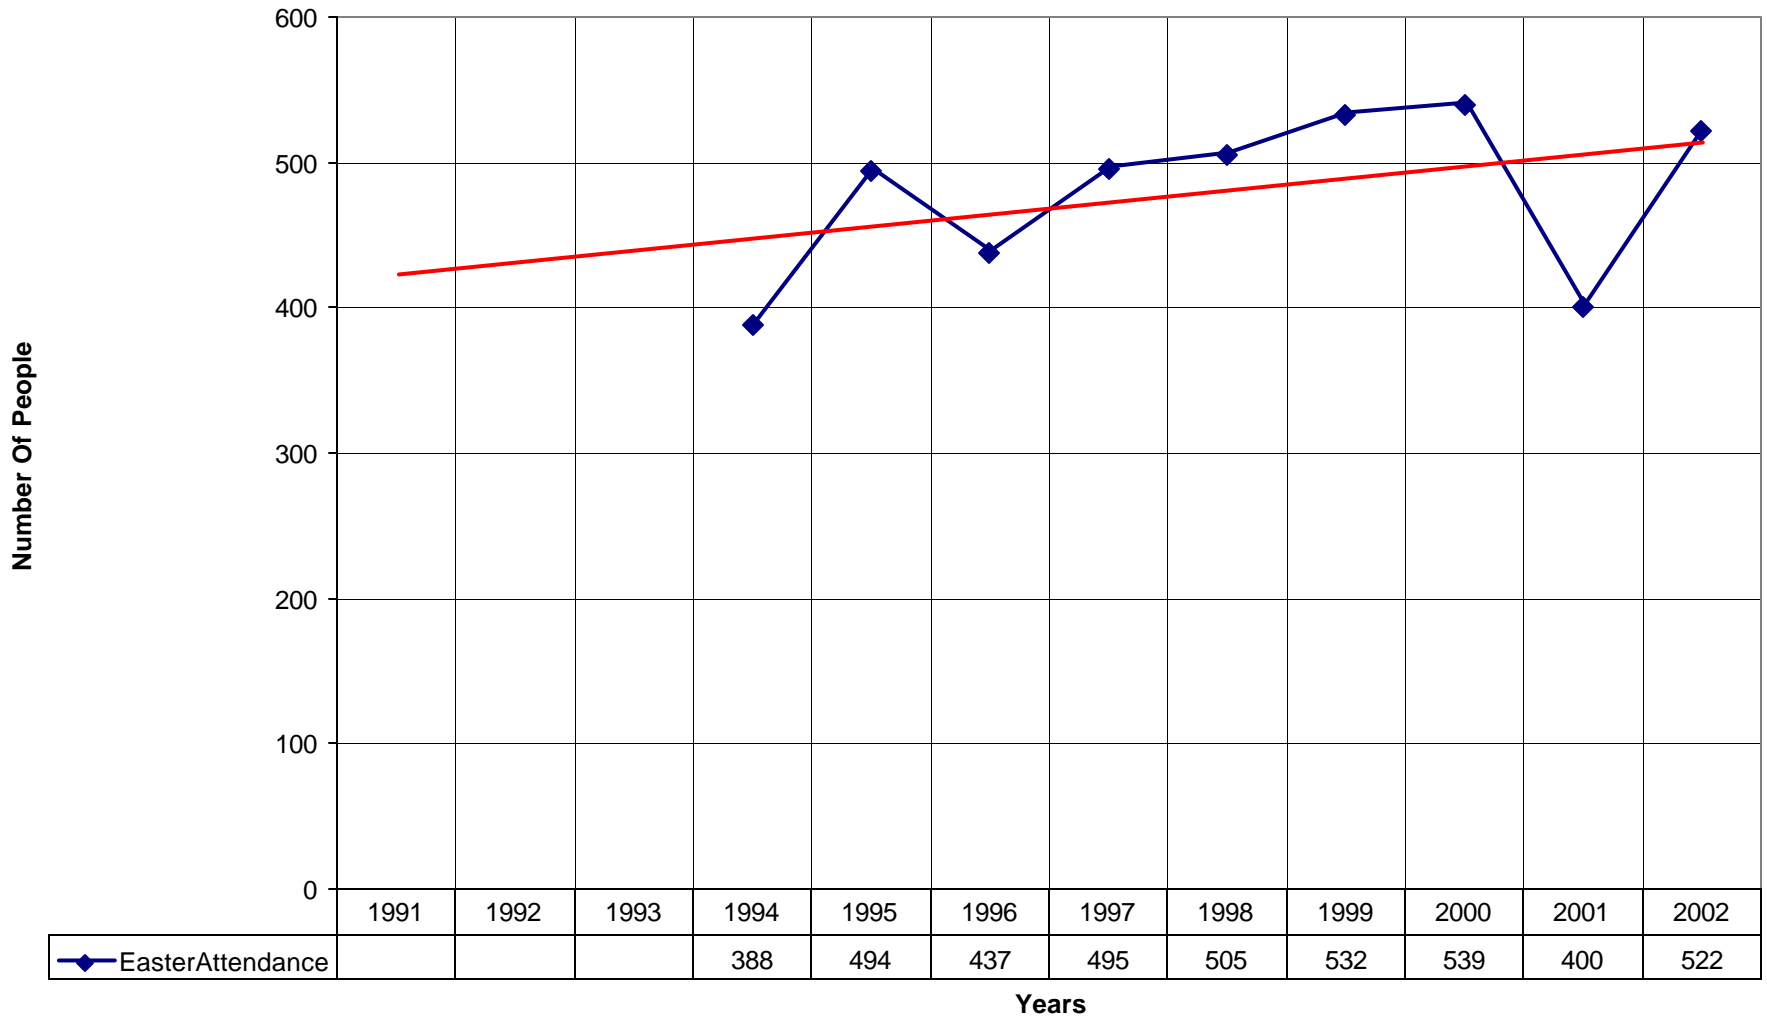

### 5012 St Andrew's Episcopal Church SD

◆ Average Sunday Attendance 
 ■ EasterAttendance 
 — Linear (Average Sunday Attendance) 
 — Linear (EasterAttendance)

5012 St Andrew's Episcopal Church SD

◆ EasterAttendance — Linear (EasterAttendance)

5012 St Andrew's Episcopal Church SD

◆ Number of Baptism — Linear (Number of Baptism)

5012 St Andrew's Episcopal Church SD

◆ Amt Pledge Payments from Congregation — Linear (Amt Pledge Payments from Congregation)

5012 St Andrew's Episcopal Church SD

◆ Number of Pledges

◆ Number of Pledges — Linear (Number of Pledges)

5012 St Andrew's Episcopal Church SD

◆ Average Sunday Attendance — Linear (Average Sunday Attendance)