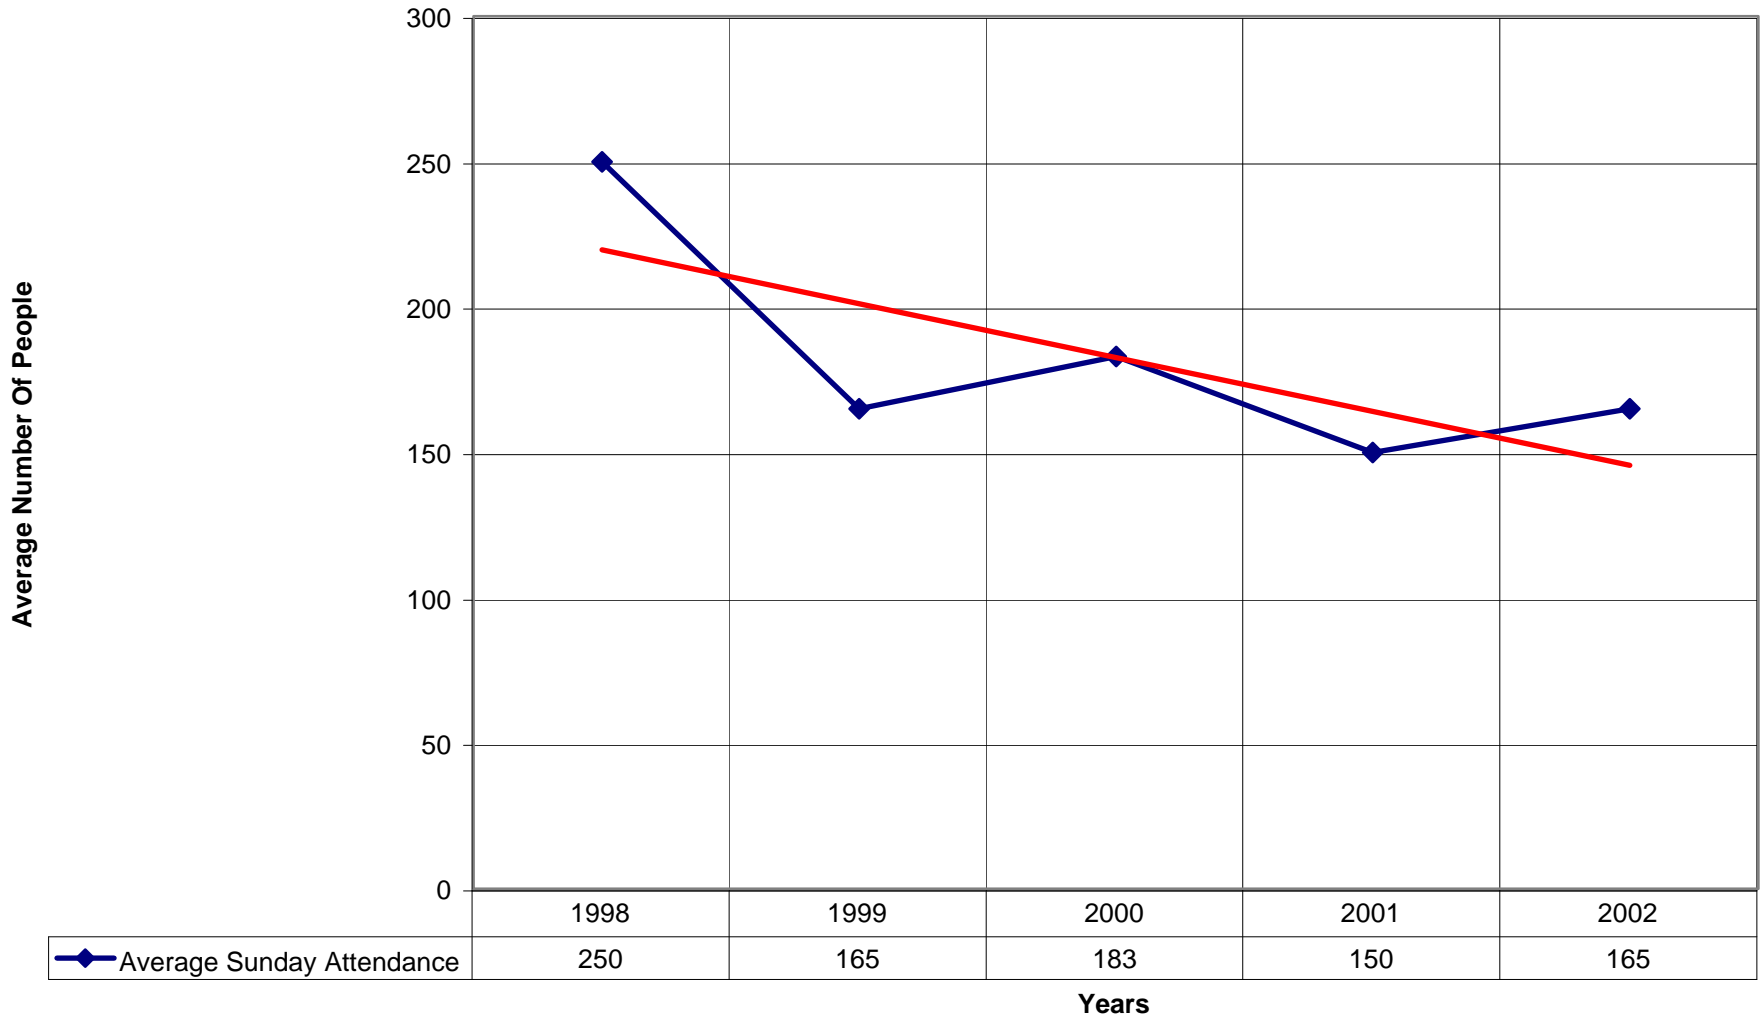

**Not Enough Data to Produce All Charts**

### 5009 Holy Comforter Episcopal Church SD

◆ Average Sunday Attendance 
 ■ EasterAttendance 
 — Linear (Average Sunday Attendance) 
 — Linear (EasterAttendance)

5009 Holy Comforter Episcopal Church SD

◆ Average Sunday Attendance — Linear (Average Sunday Attendance)