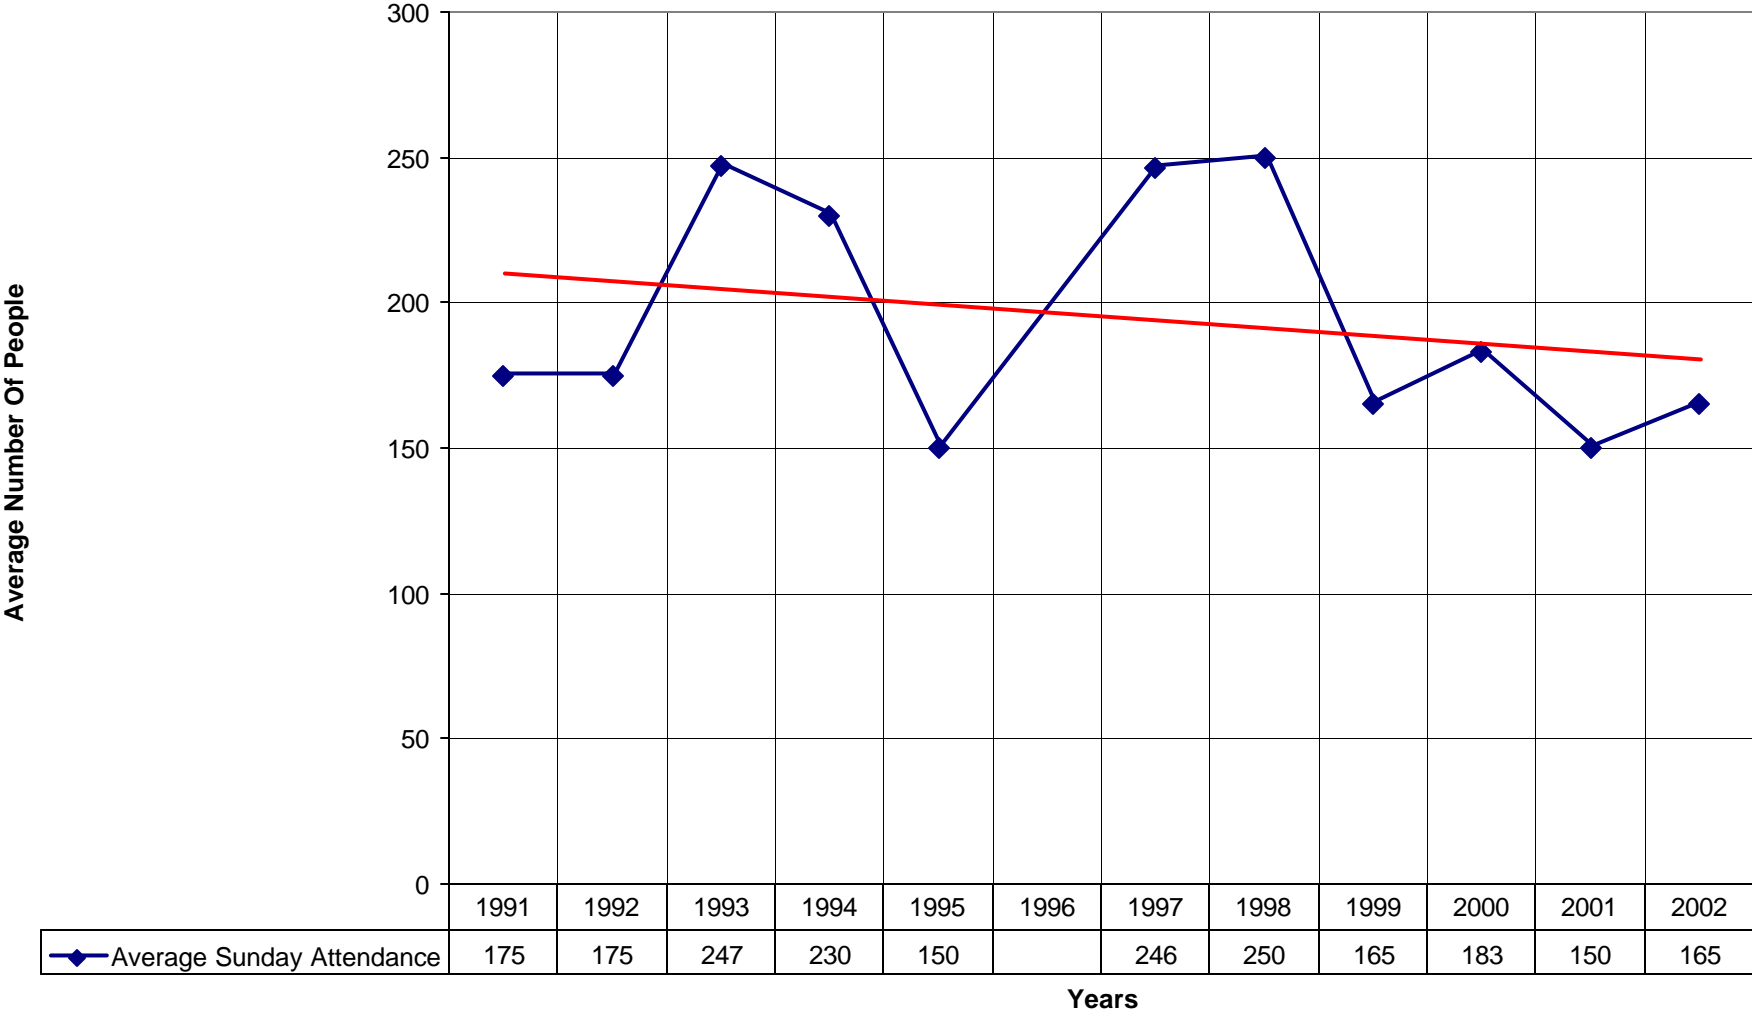

Number of Pledges Linear (Number of Pledges)

◆ Average Sunday Attendance
— Linear (Average Sunday Attendance)