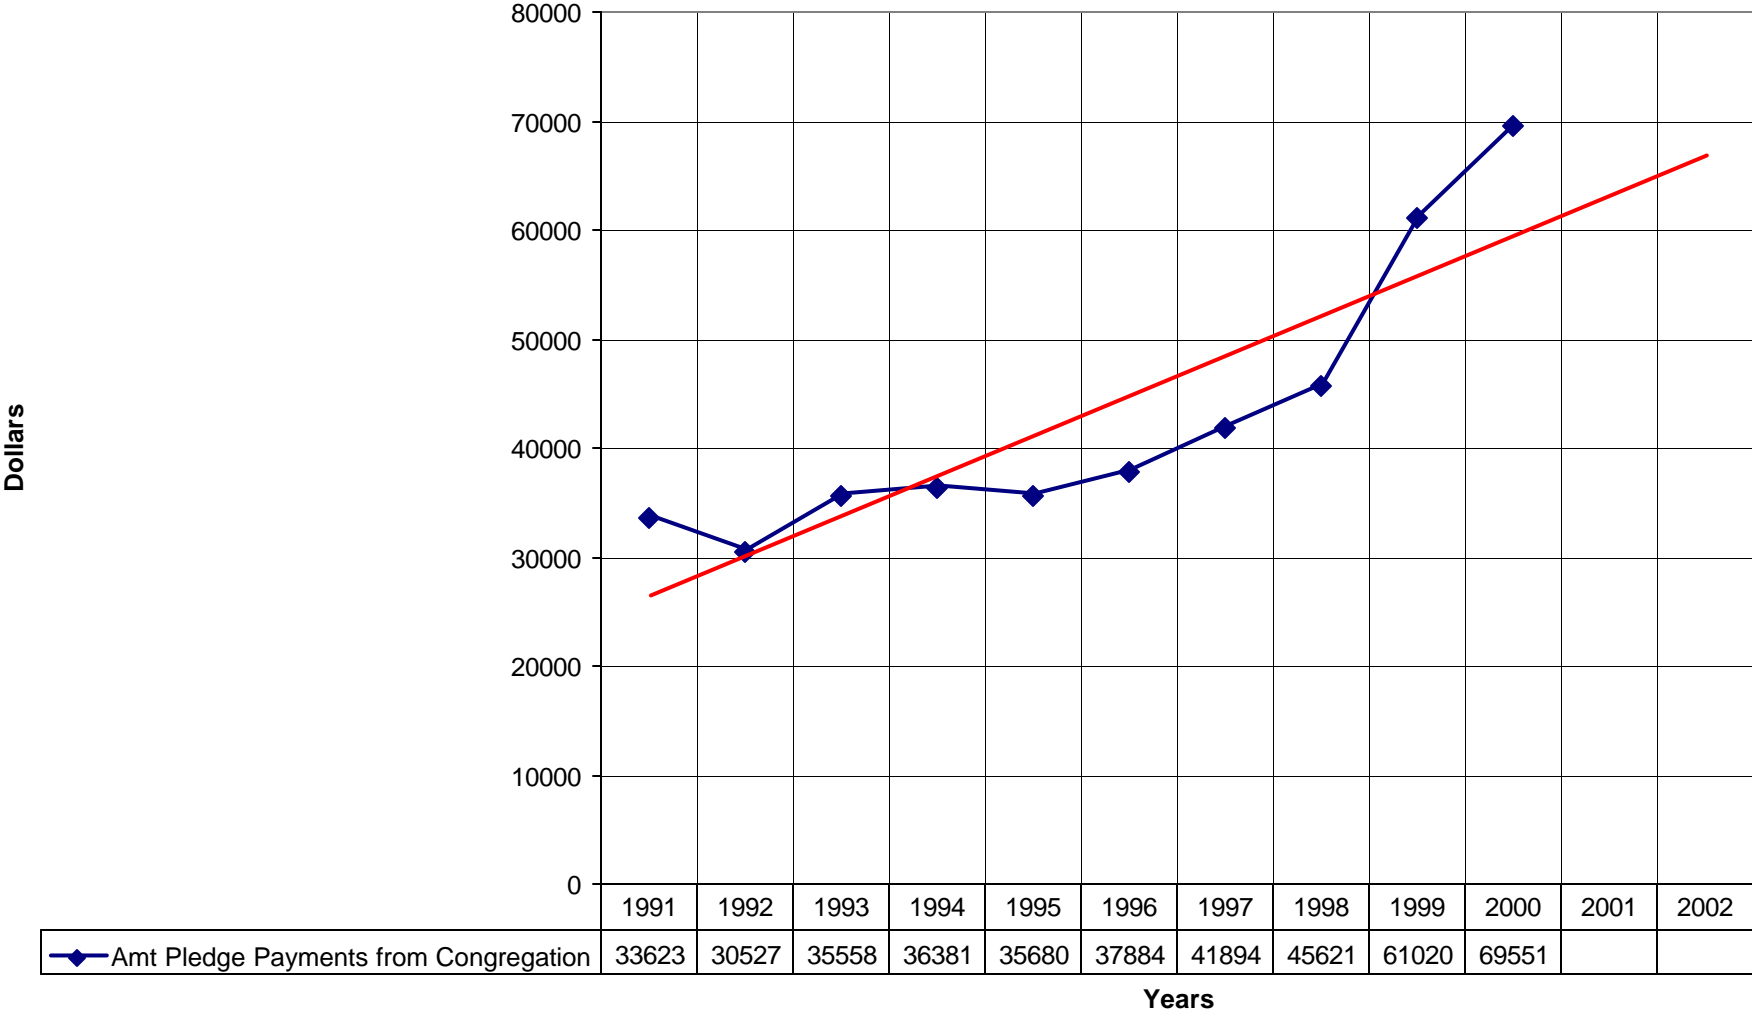

5009 Holy Comforter Episcopal Church SD

◆ Amt Pledge Payments from Congregation — Linear (Amt Pledge Payments from Congregation)