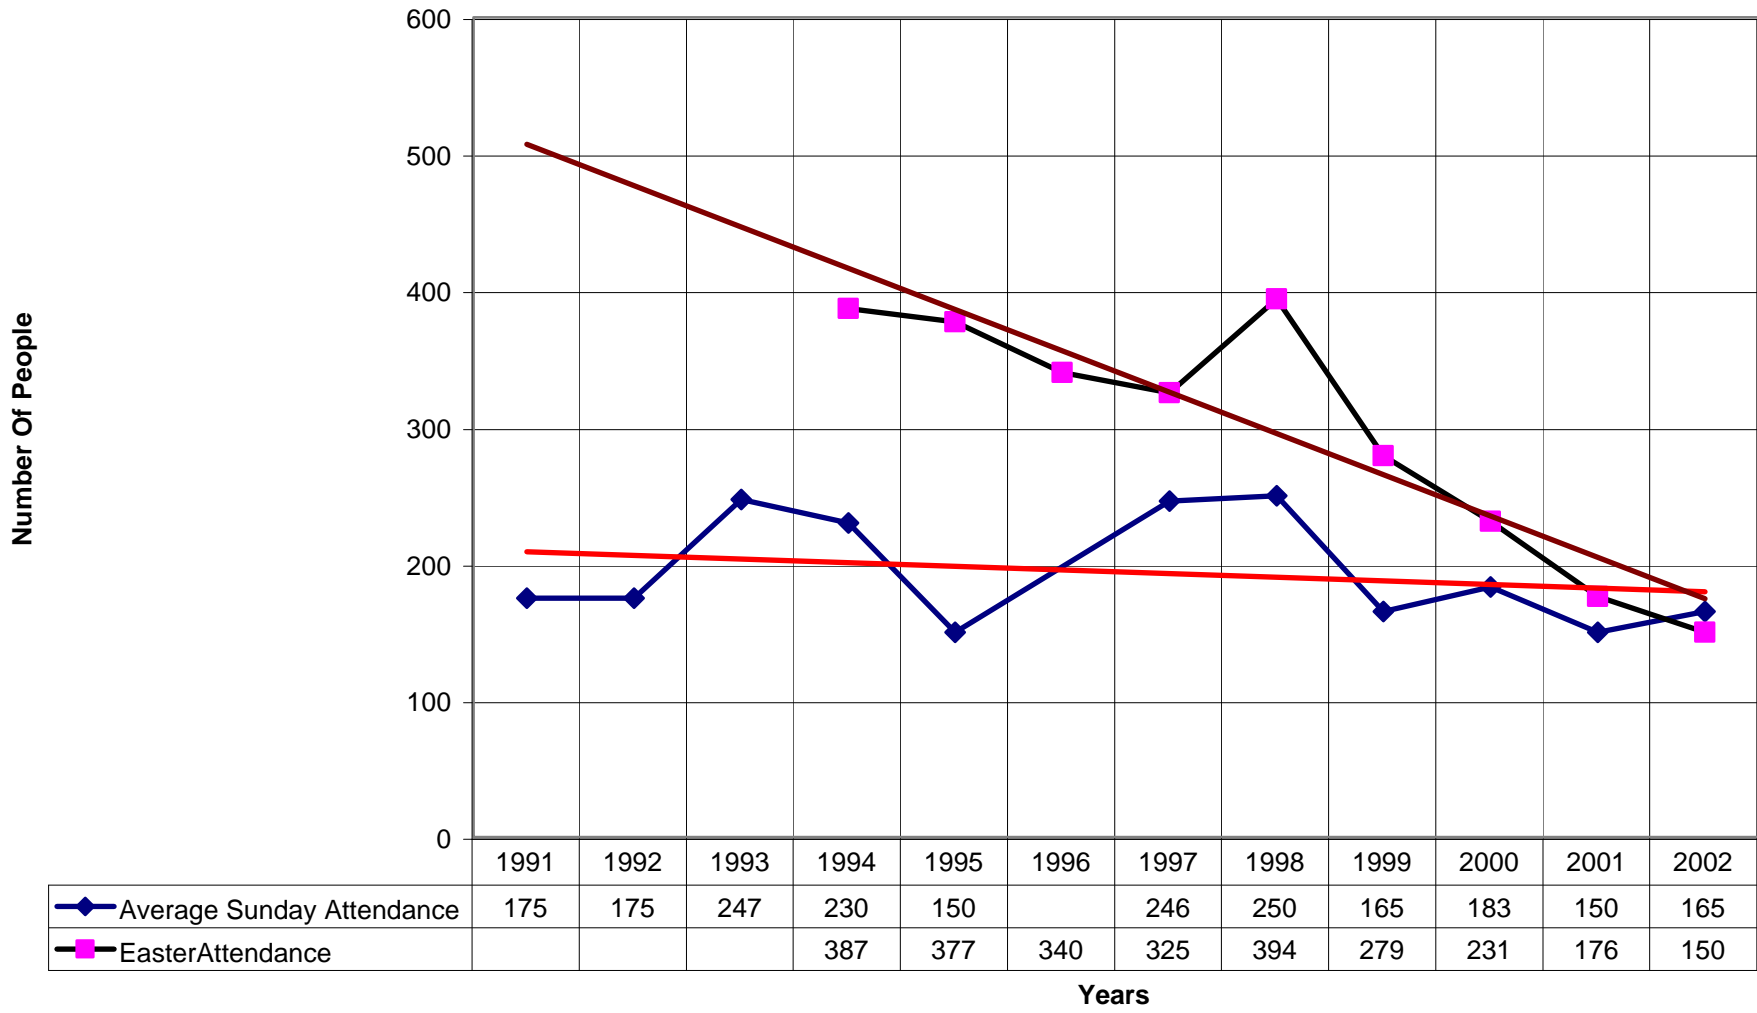

**Not Enough Data to Produce All Charts**

### 5009 Holy Comforter Episcopal Church SD

◆ Average Sunday Attendance 
 ■ EasterAttendance 
 — Linear (Average Sunday Attendance) 
 — Linear (EasterAttendance)

5009 Holy Comforter Episcopal Church SD

◆ Average Sunday Attendance — Linear (Average Sunday Attendance)