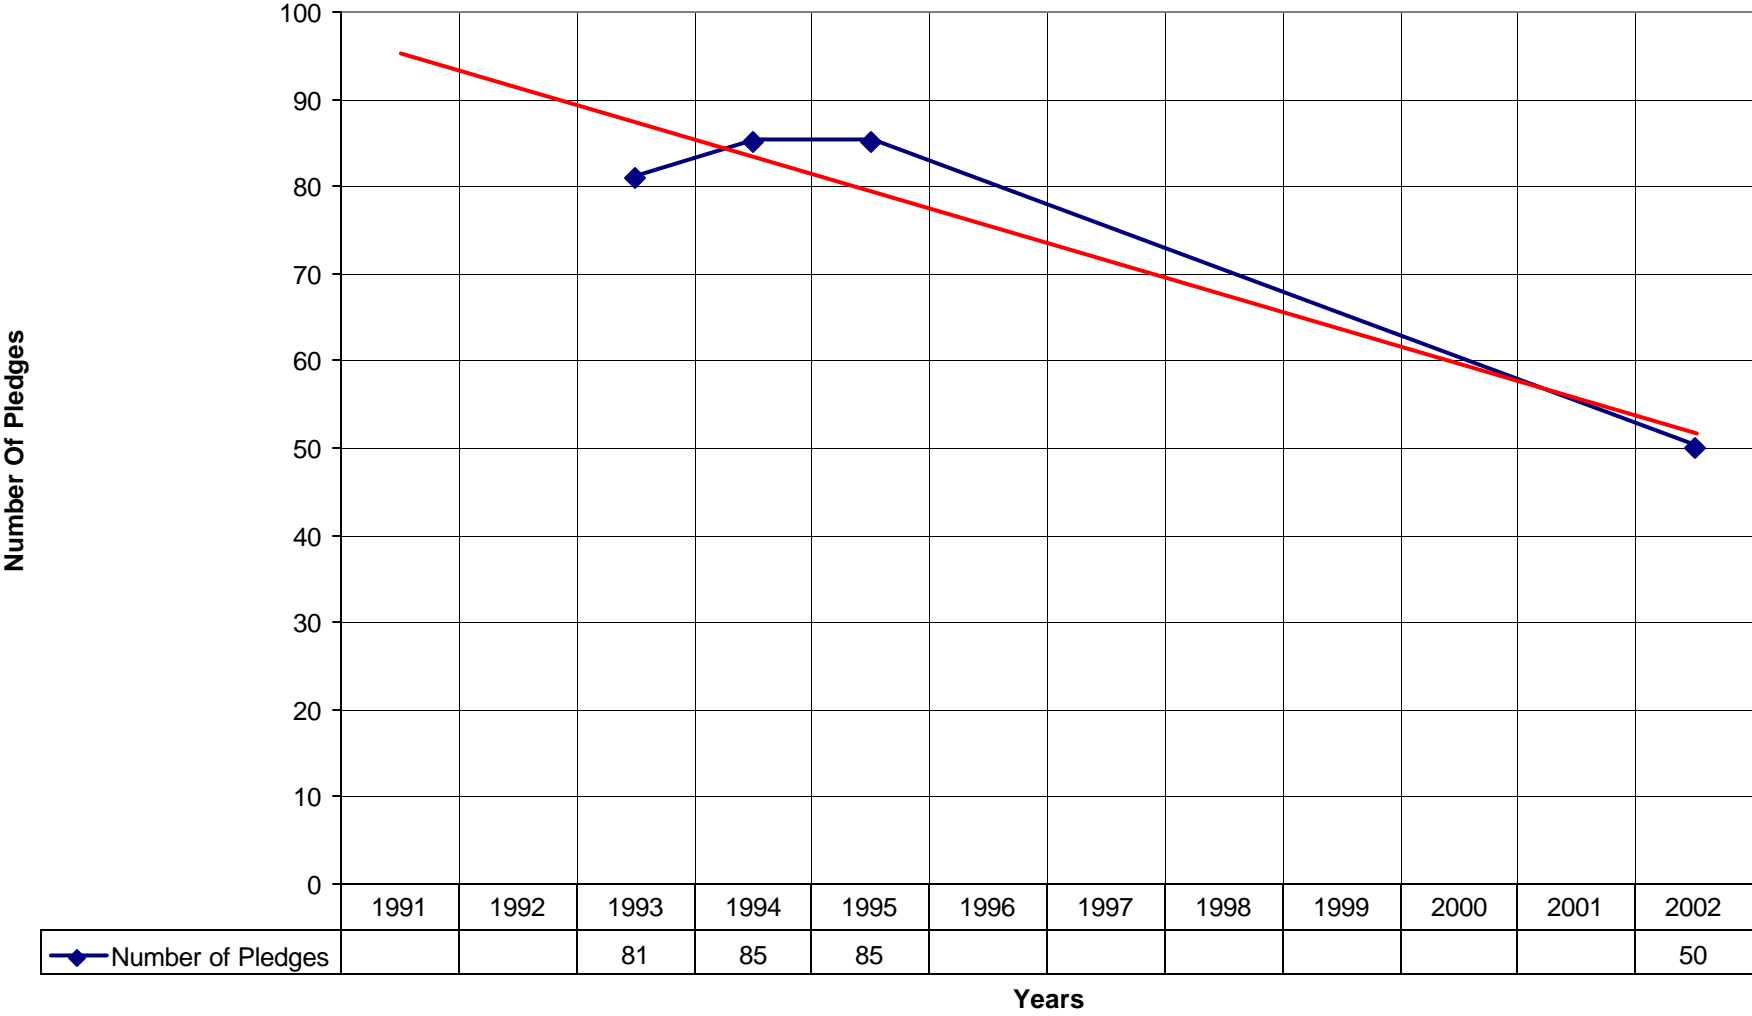

◆ Amt Pledge Payments from Congregation — Linear (Amt Pledge Payments from Congregation)

5009 Holy Comforter Episcopal Church SD

5009 Holy Comforter Episcopal Church SD

Number of Pledges Linear (Number of Pledges)