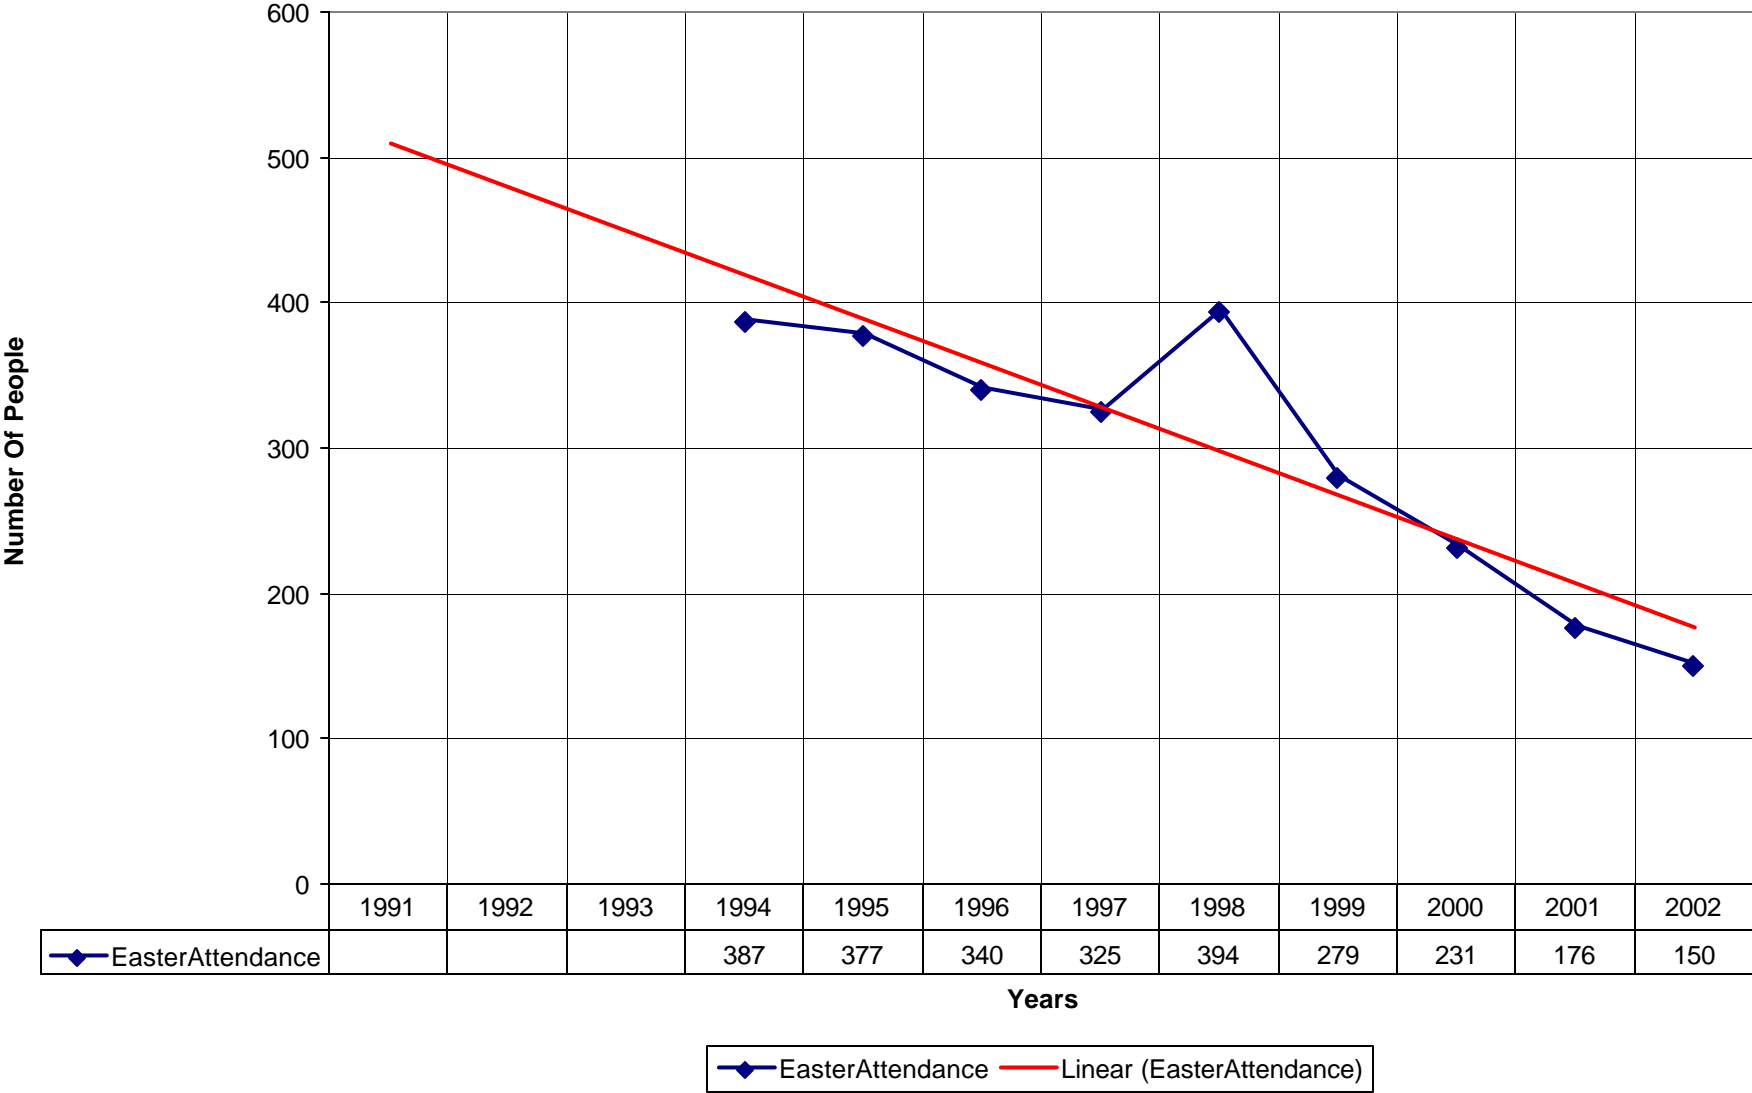

◆ Average Sunday Attendance — Linear (Average Sunday Attendance)

5009 Holy Comforter Episcopal Church SD