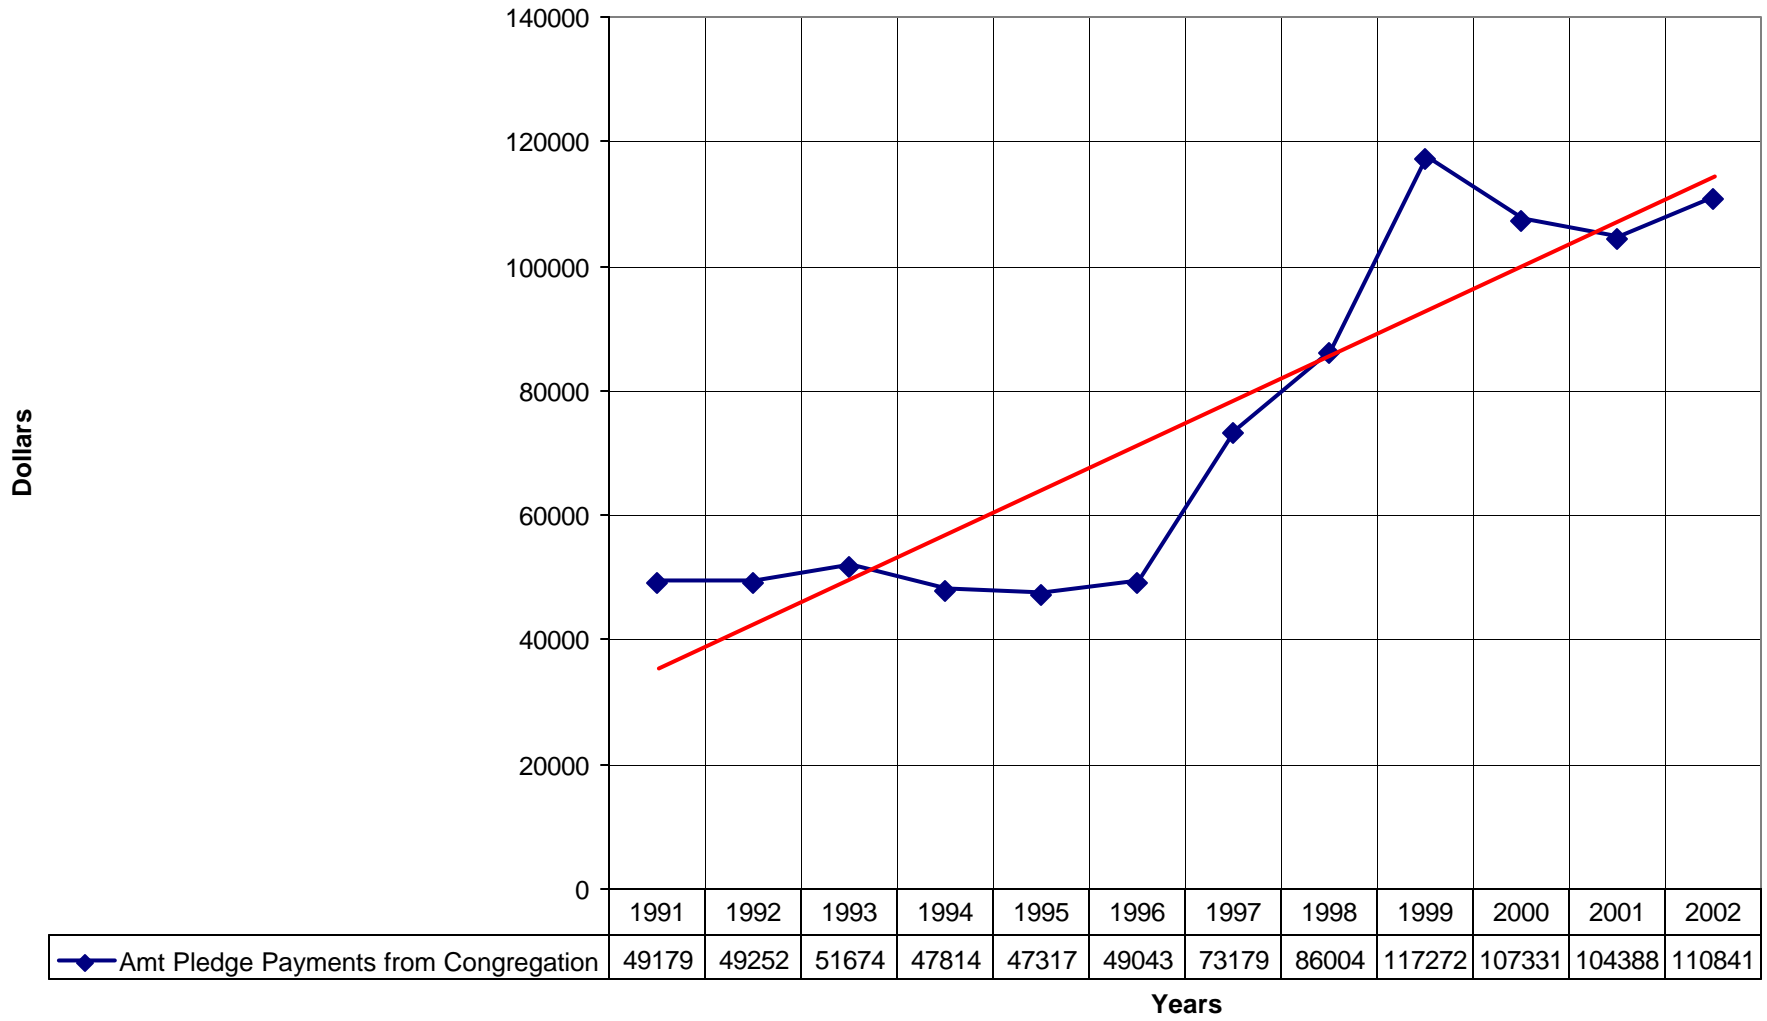

4039 Church of the Transfiguration ND

◆ Amt Pledge Payments from Congregation — Linear (Amt Pledge Payments from Congregation)