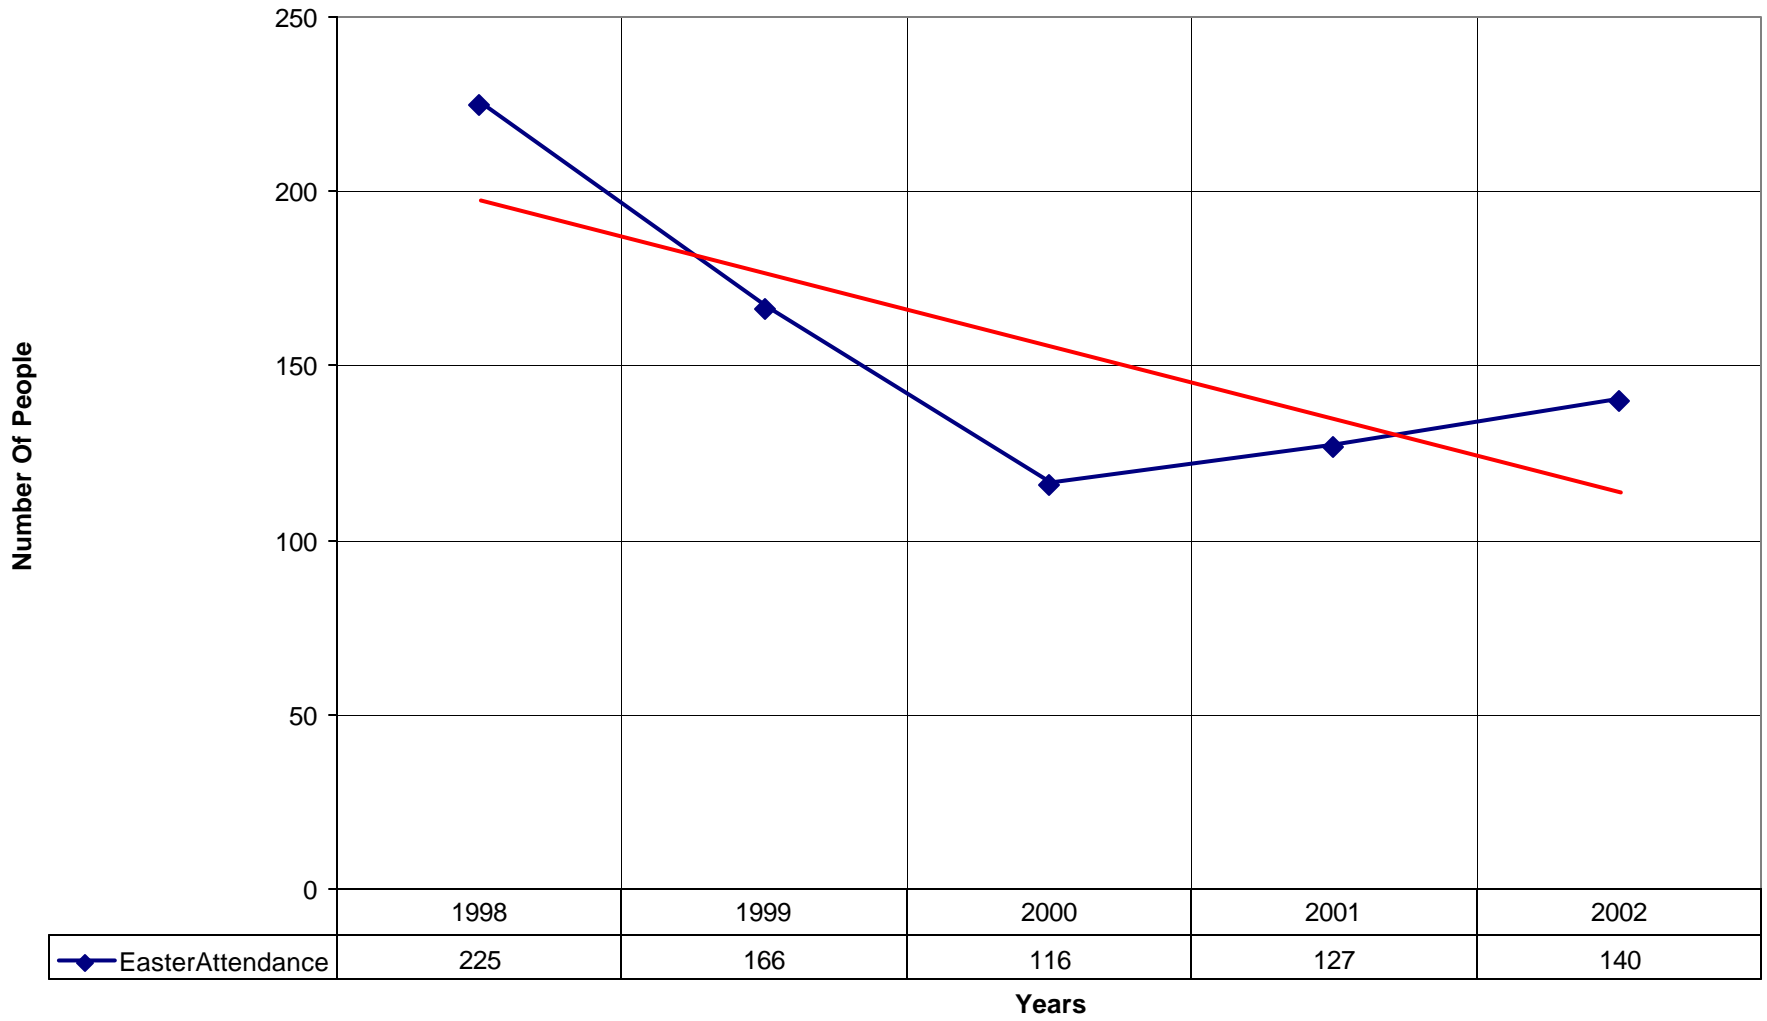

### 4039 Church of the Transfiguration ND

◆ Average Sunday Attendance 
 ■ EasterAttendance 
 — Linear (Average Sunday Attendance) 
 — Linear (EasterAttendance)

4039 Church of the Transfiguration ND

4039 Church of the Transfiguration ND

### 4039 Church of the Transfiguration ND

◆ Average Sunday Attendance 
 ■ EasterAttendance 
 — Linear (Average Sunday Attendance) 
 — Linear (EasterAttendance)

4039 Church of the Transfiguration ND

◆ EasterAttendance — Linear (EasterAttendance)