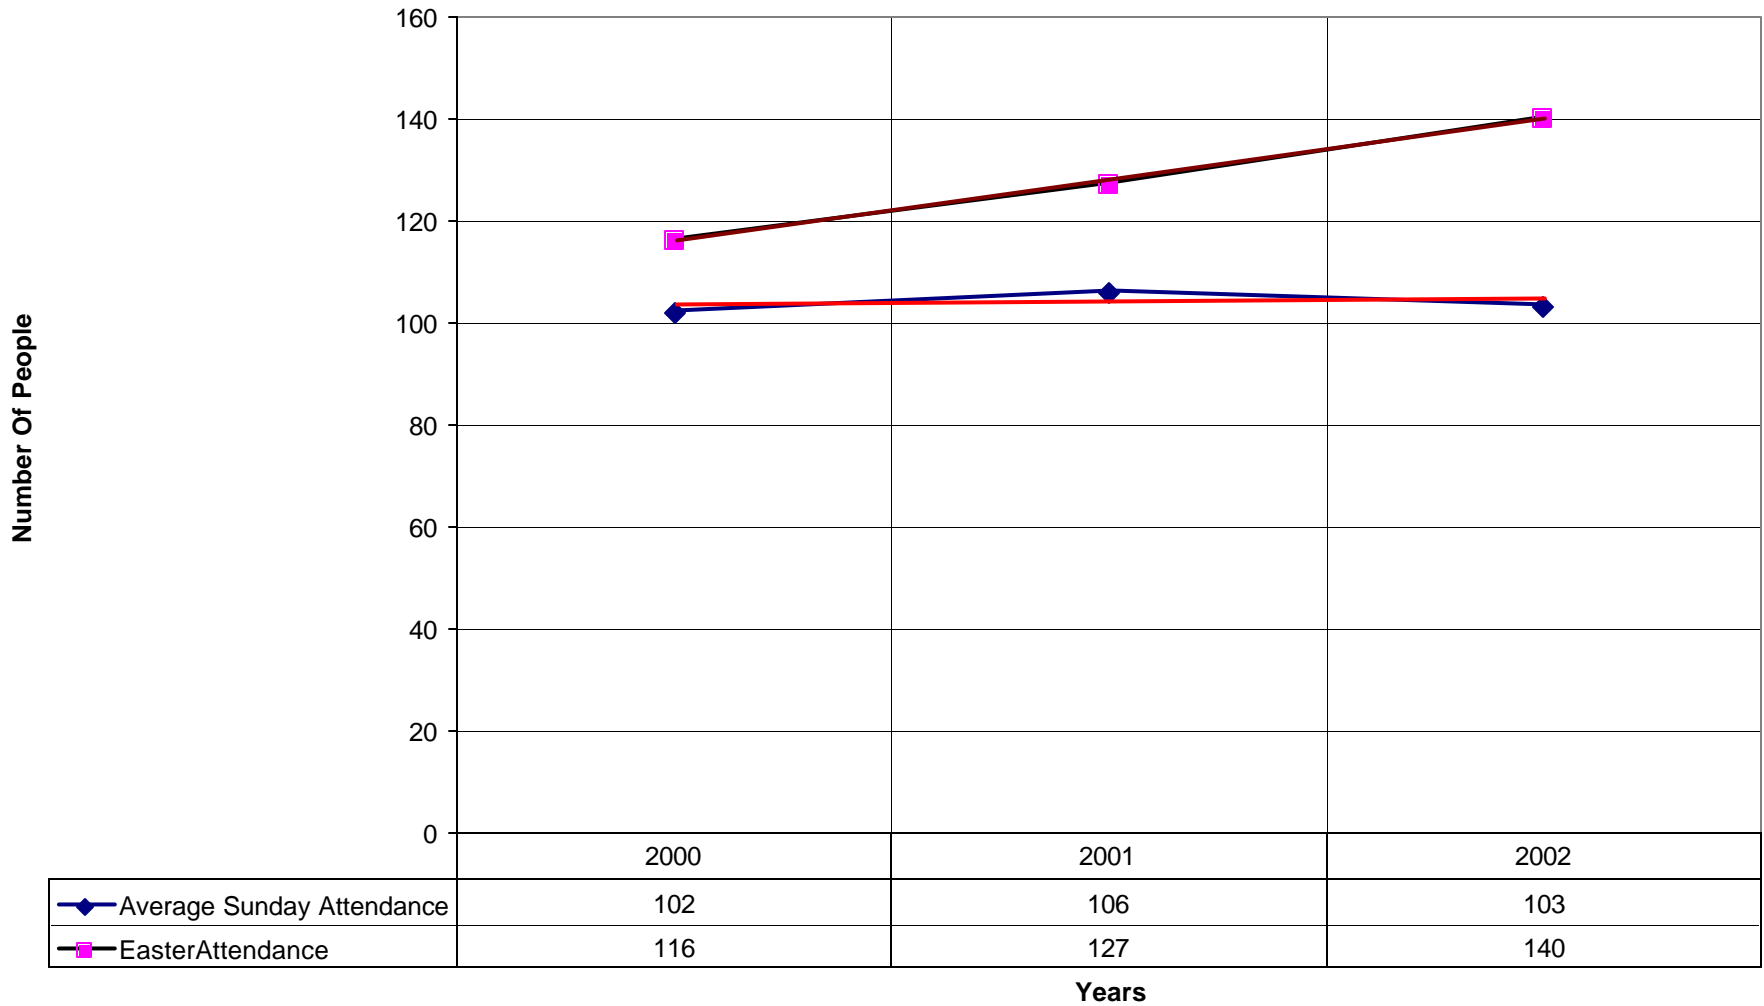

### 4039 Church of the Transfiguration ND

◆ Average Sunday Attendance 
 ■ EasterAttendance 
 — Linear (Average Sunday Attendance) 
 — Linear (EasterAttendance)

4039 Church of the Transfiguration ND

◆ EasterAttendance — Linear (EasterAttendance)

4039 Church of the Transfiguration ND

Number of Pledges Linear (Number of Pledges)

4039 Church of the Transfiguration ND

◆ Average Sunday Attendance — Linear (Average Sunday Attendance)

### 4039 Church of the Transfiguration ND

◆ Average Sunday Attendance 
 ■ EasterAttendance 
 — Linear (Average Sunday Attendance) 
 — Linear (EasterAttendance)

4039 Church of the Transfiguration ND

—◆— EasterAttendance — Linear (EasterAttendance)