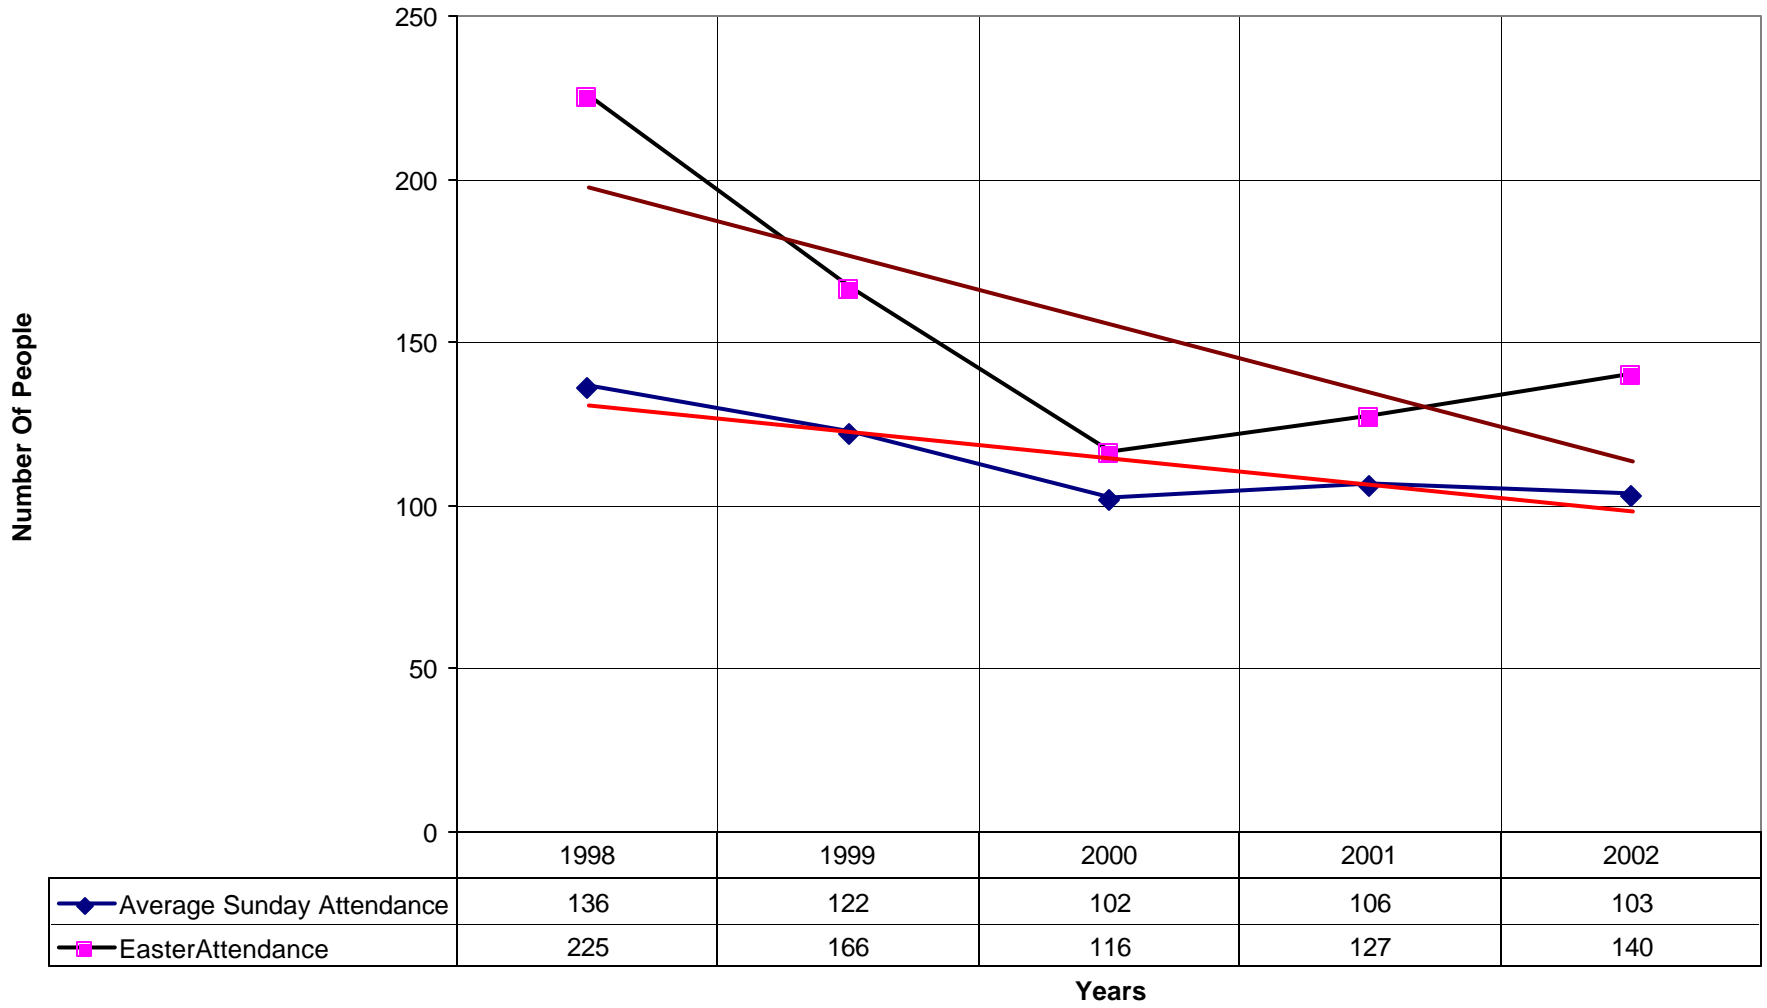

### 4039 Church of the Transfiguration ND

◆ Average Sunday Attendance 
 ■ EasterAttendance 
 — Linear (Average Sunday Attendance) 
 — Linear (EasterAttendance)

4039 Church of the Transfiguration ND

4039 Church of the Transfiguration ND

### 4039 Church of the Transfiguration ND

◆ Average Sunday Attendance 
 ■ EasterAttendance 
 — Linear (Average Sunday Attendance) 
 — Linear (EasterAttendance)

4039 Church of the Transfiguration ND

◆ EasterAttendance — Linear (EasterAttendance)