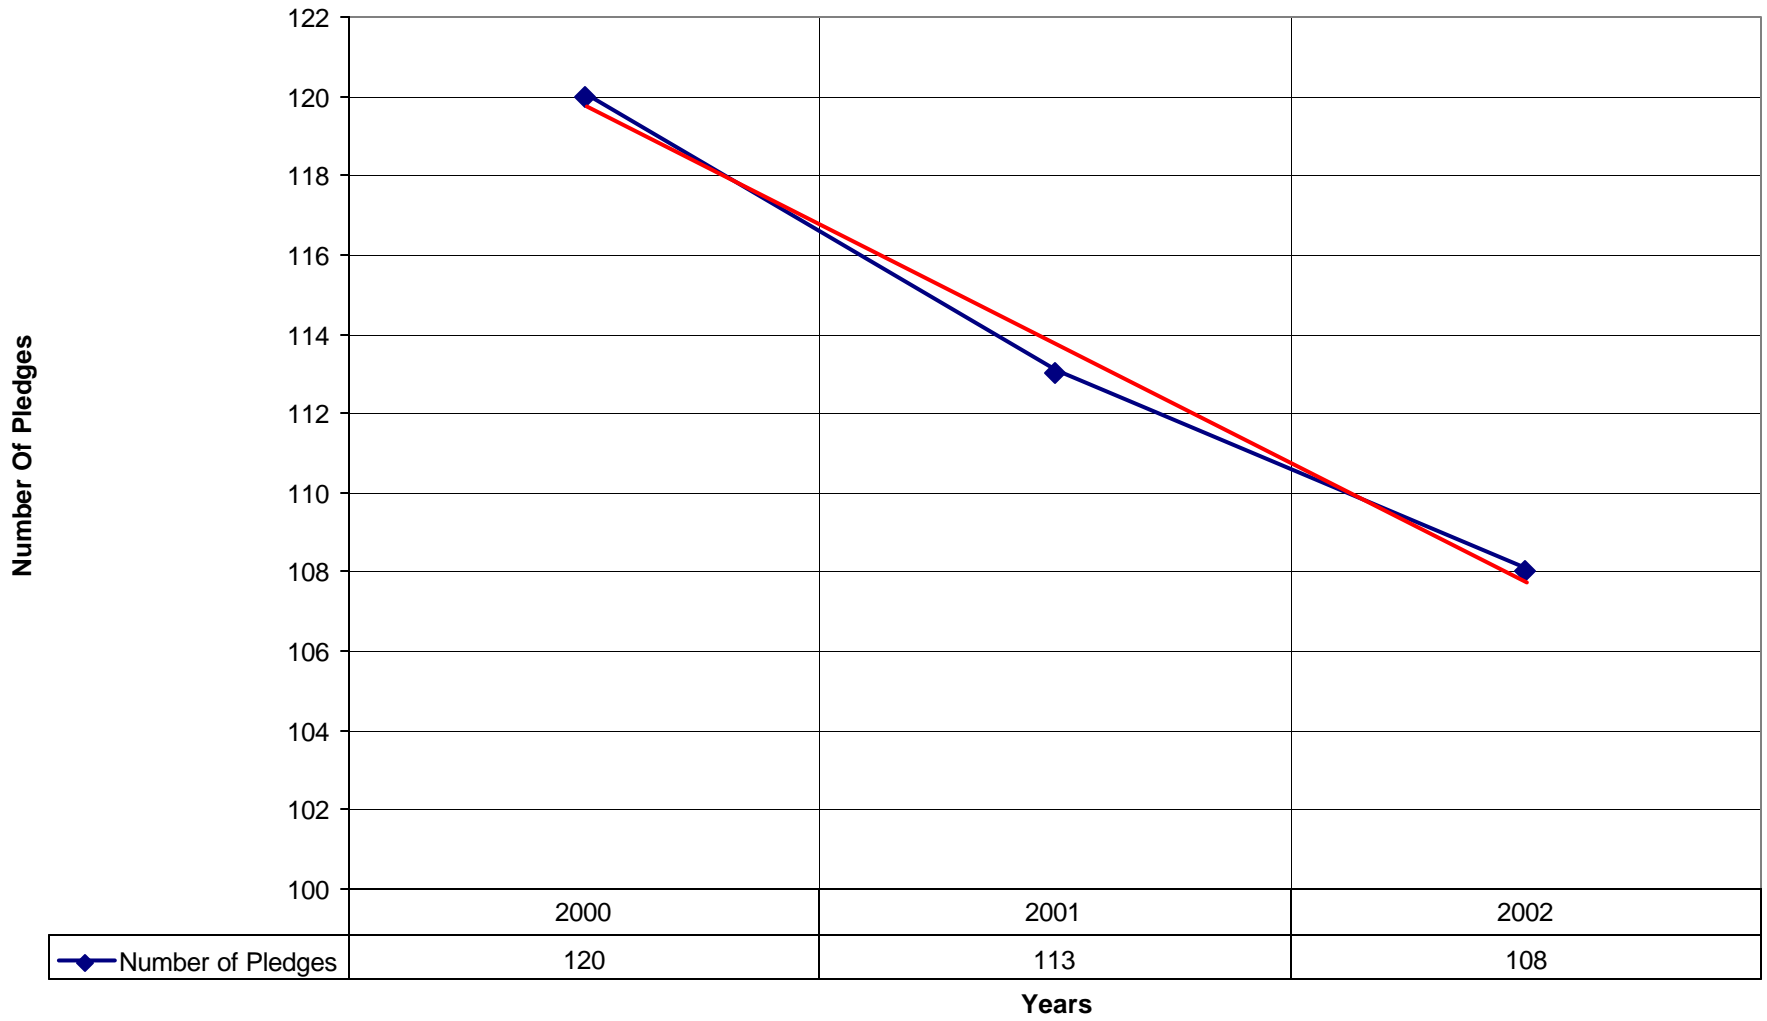

4039 Church of the Transfiguration ND

◆ Number of Pledges — Linear (Number of Pledges)