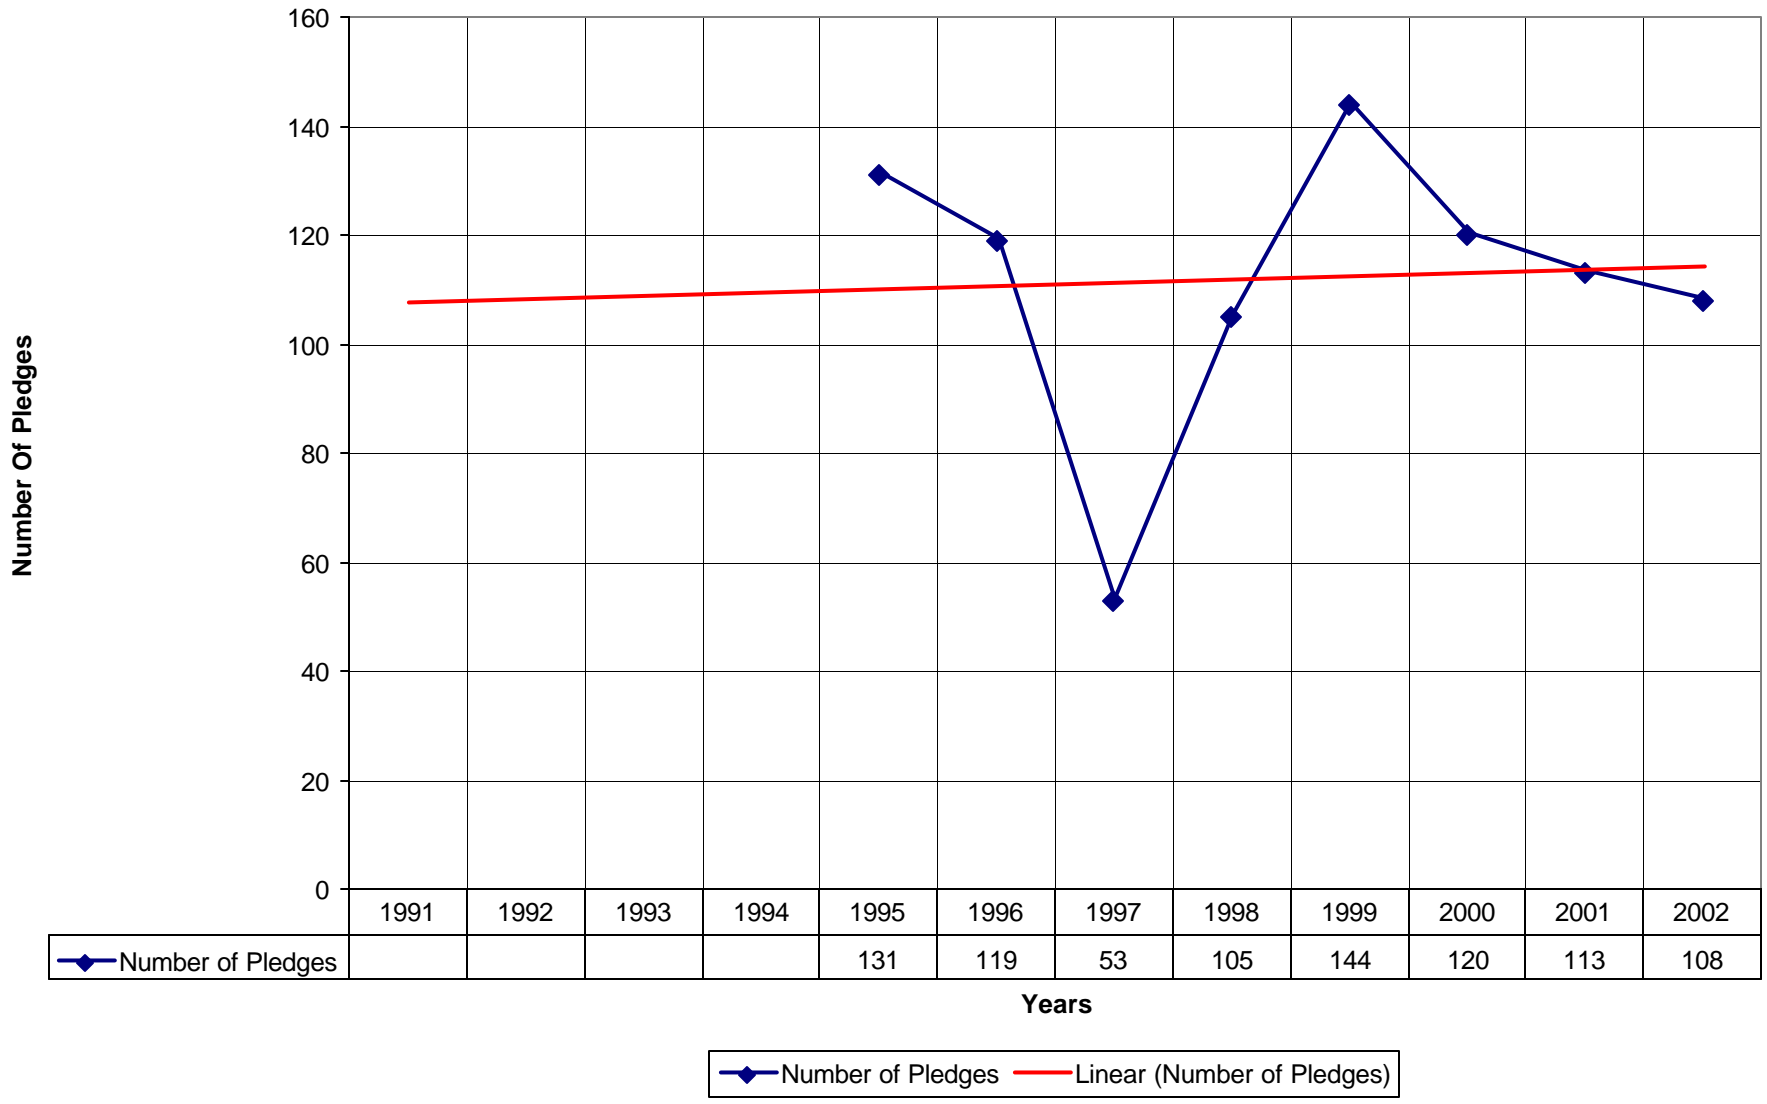

4039 Church of the Transfiguration ND