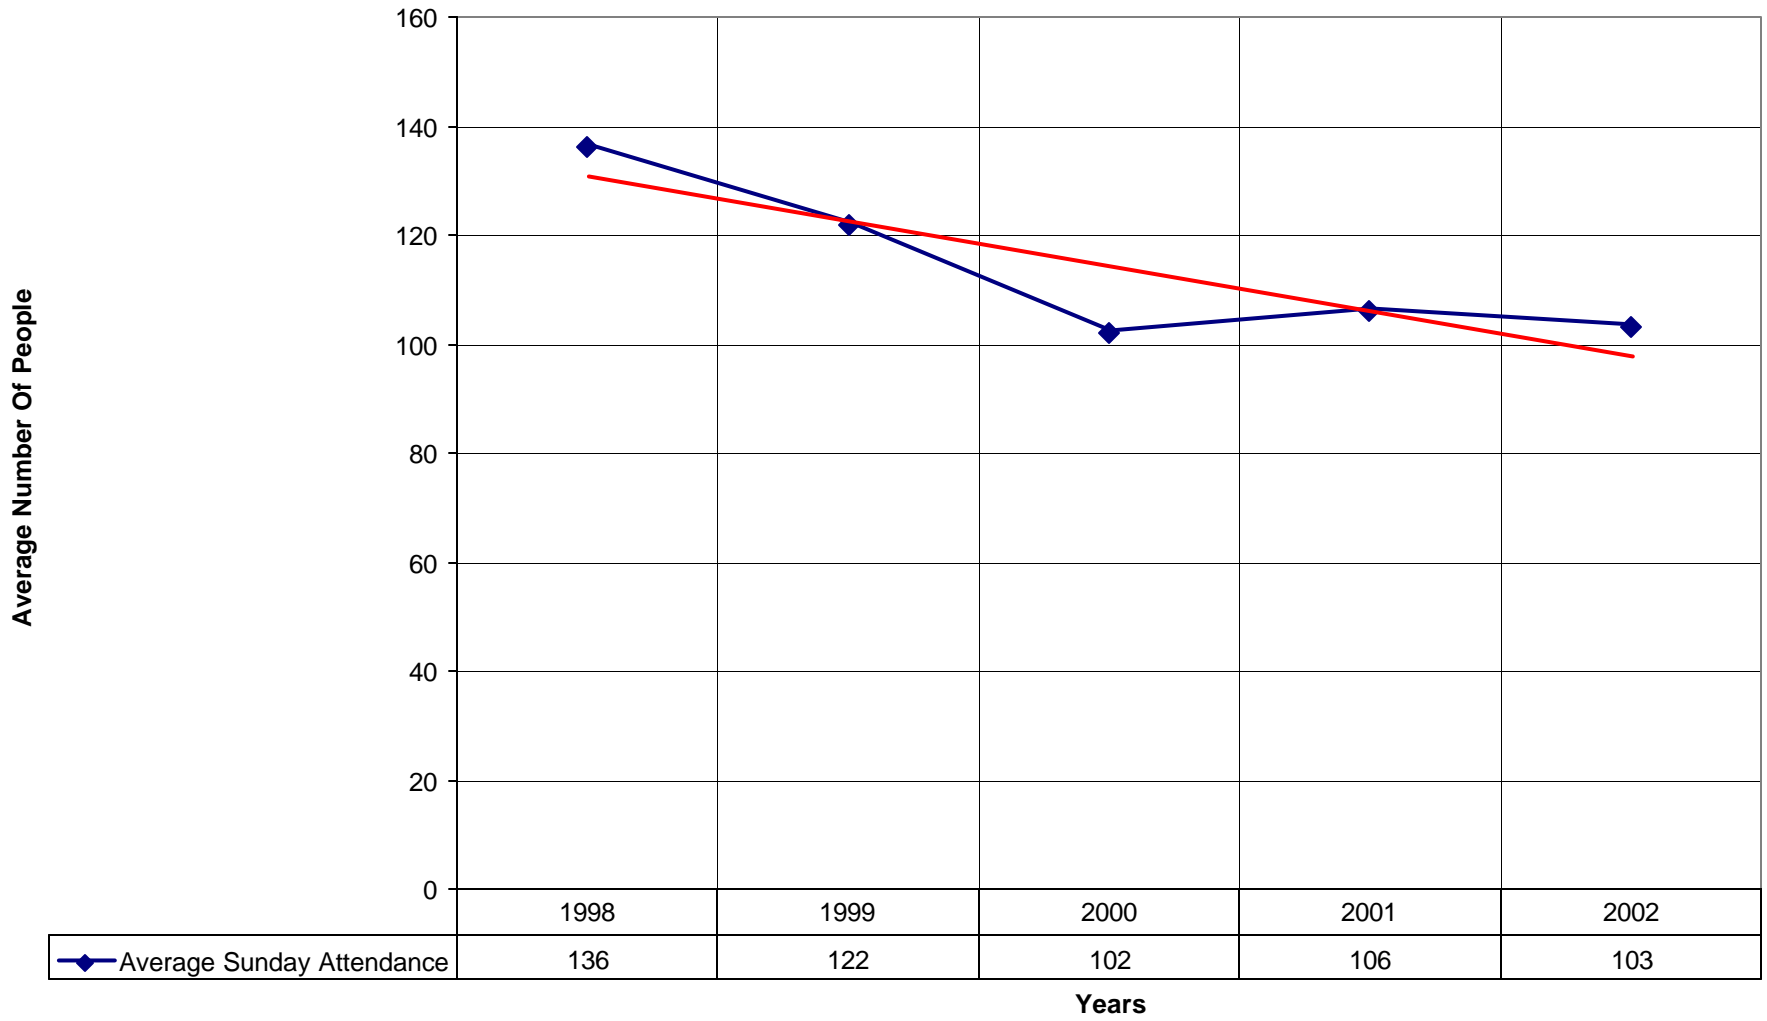

4039 Church of the Transfiguration ND

◆ Average Sunday Attendance — Linear (Average Sunday Attendance)