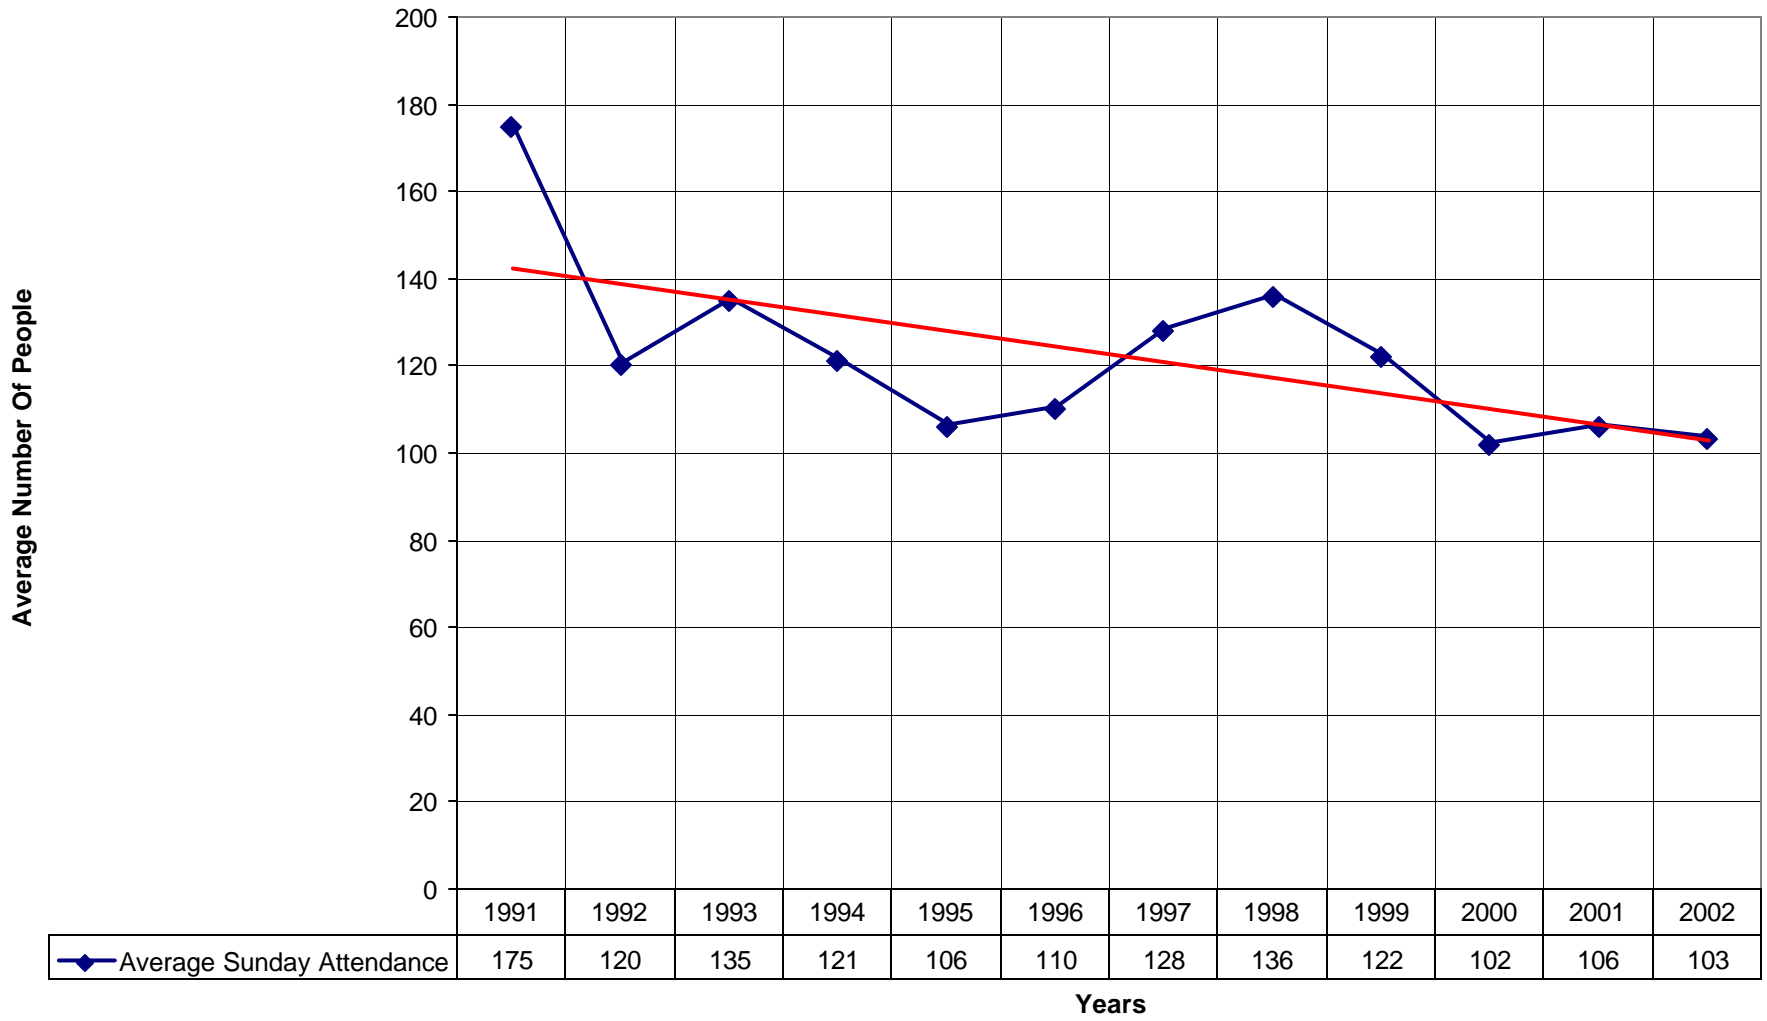

4039 Church of the Transfiguration ND

◆ Average Sunday Attendance — Linear (Average Sunday Attendance)