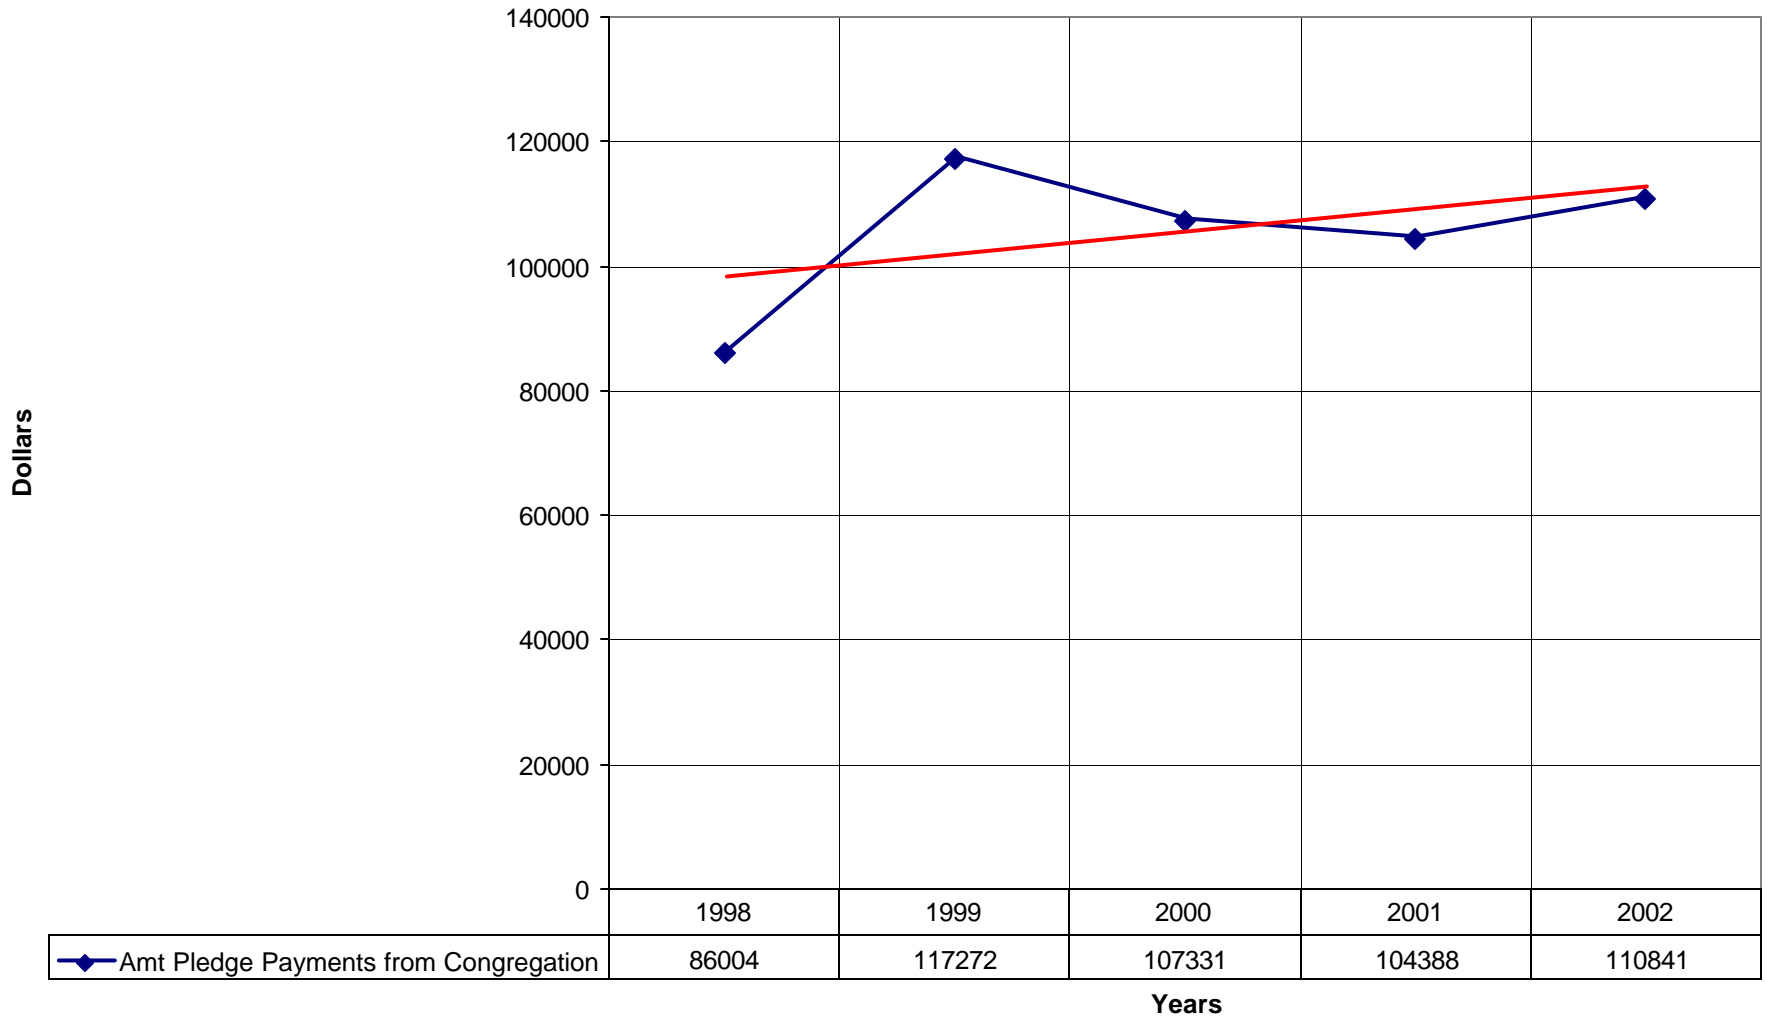

4039 Church of the Transfiguration ND

◆ Amt Pledge Payments from Congregation — Linear (Amt Pledge Payments from Congregation)