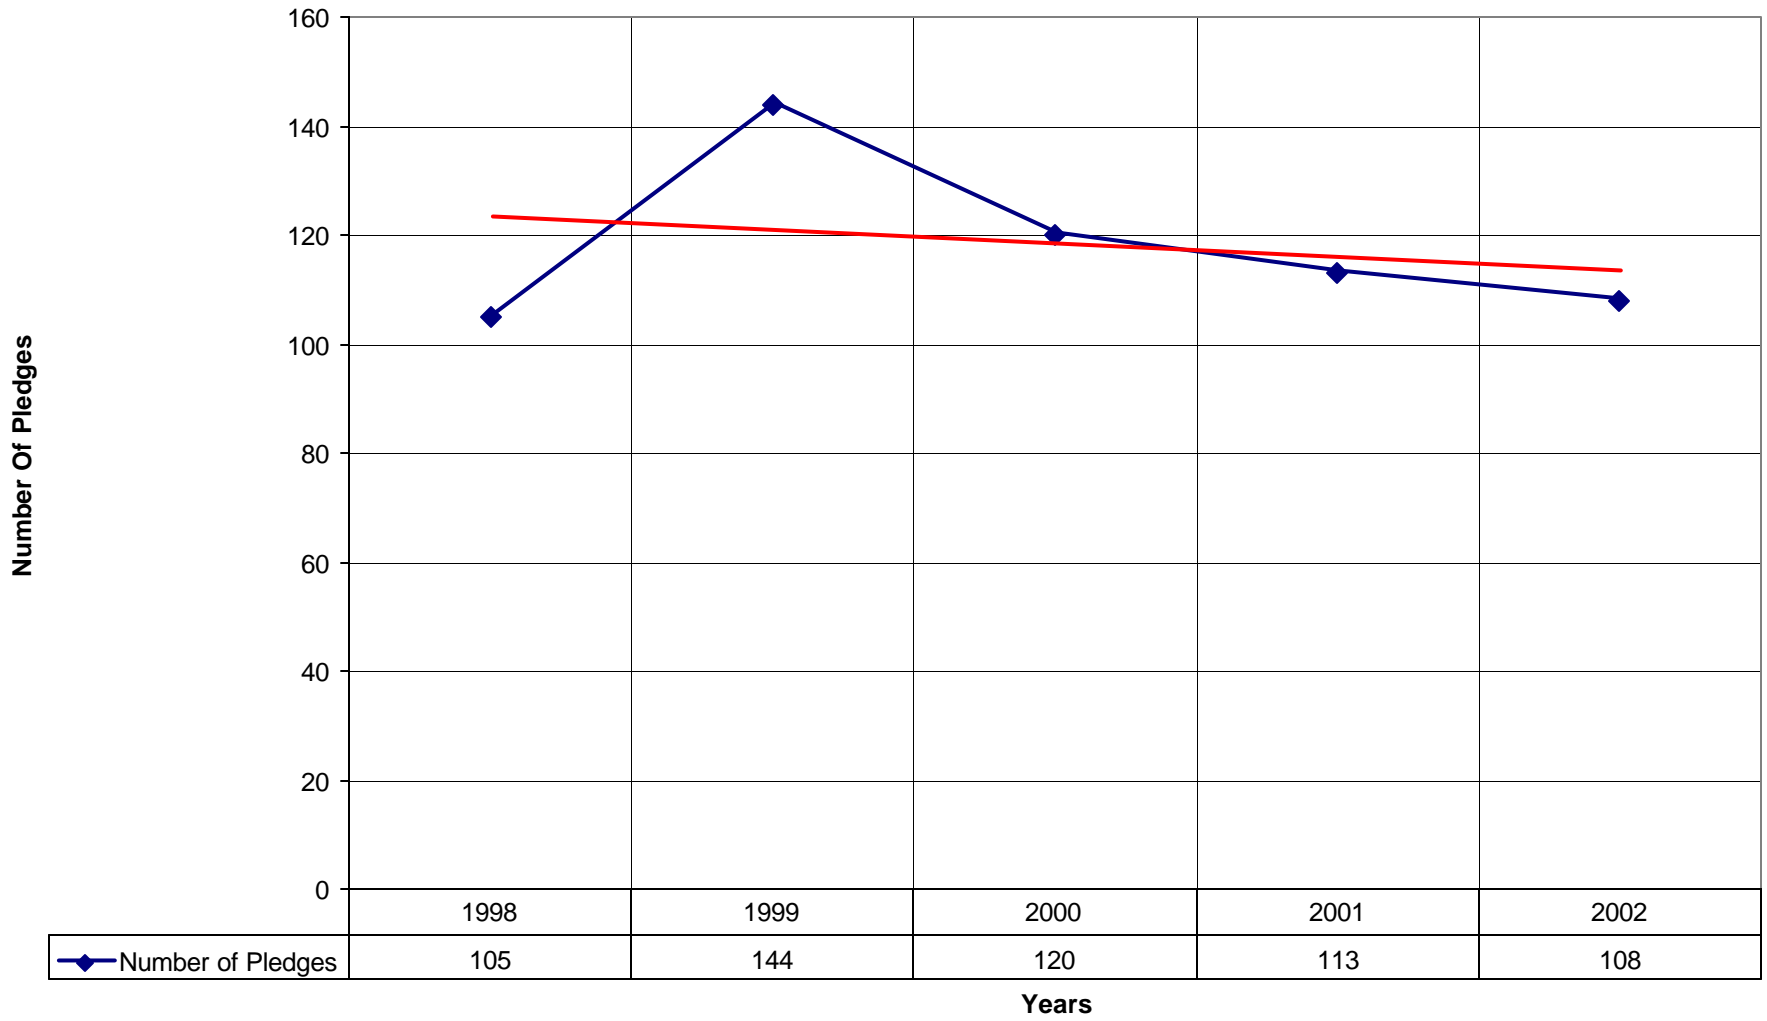

4039 Church of the Transfiguration ND

Number of Pledges Linear (Number of Pledges)