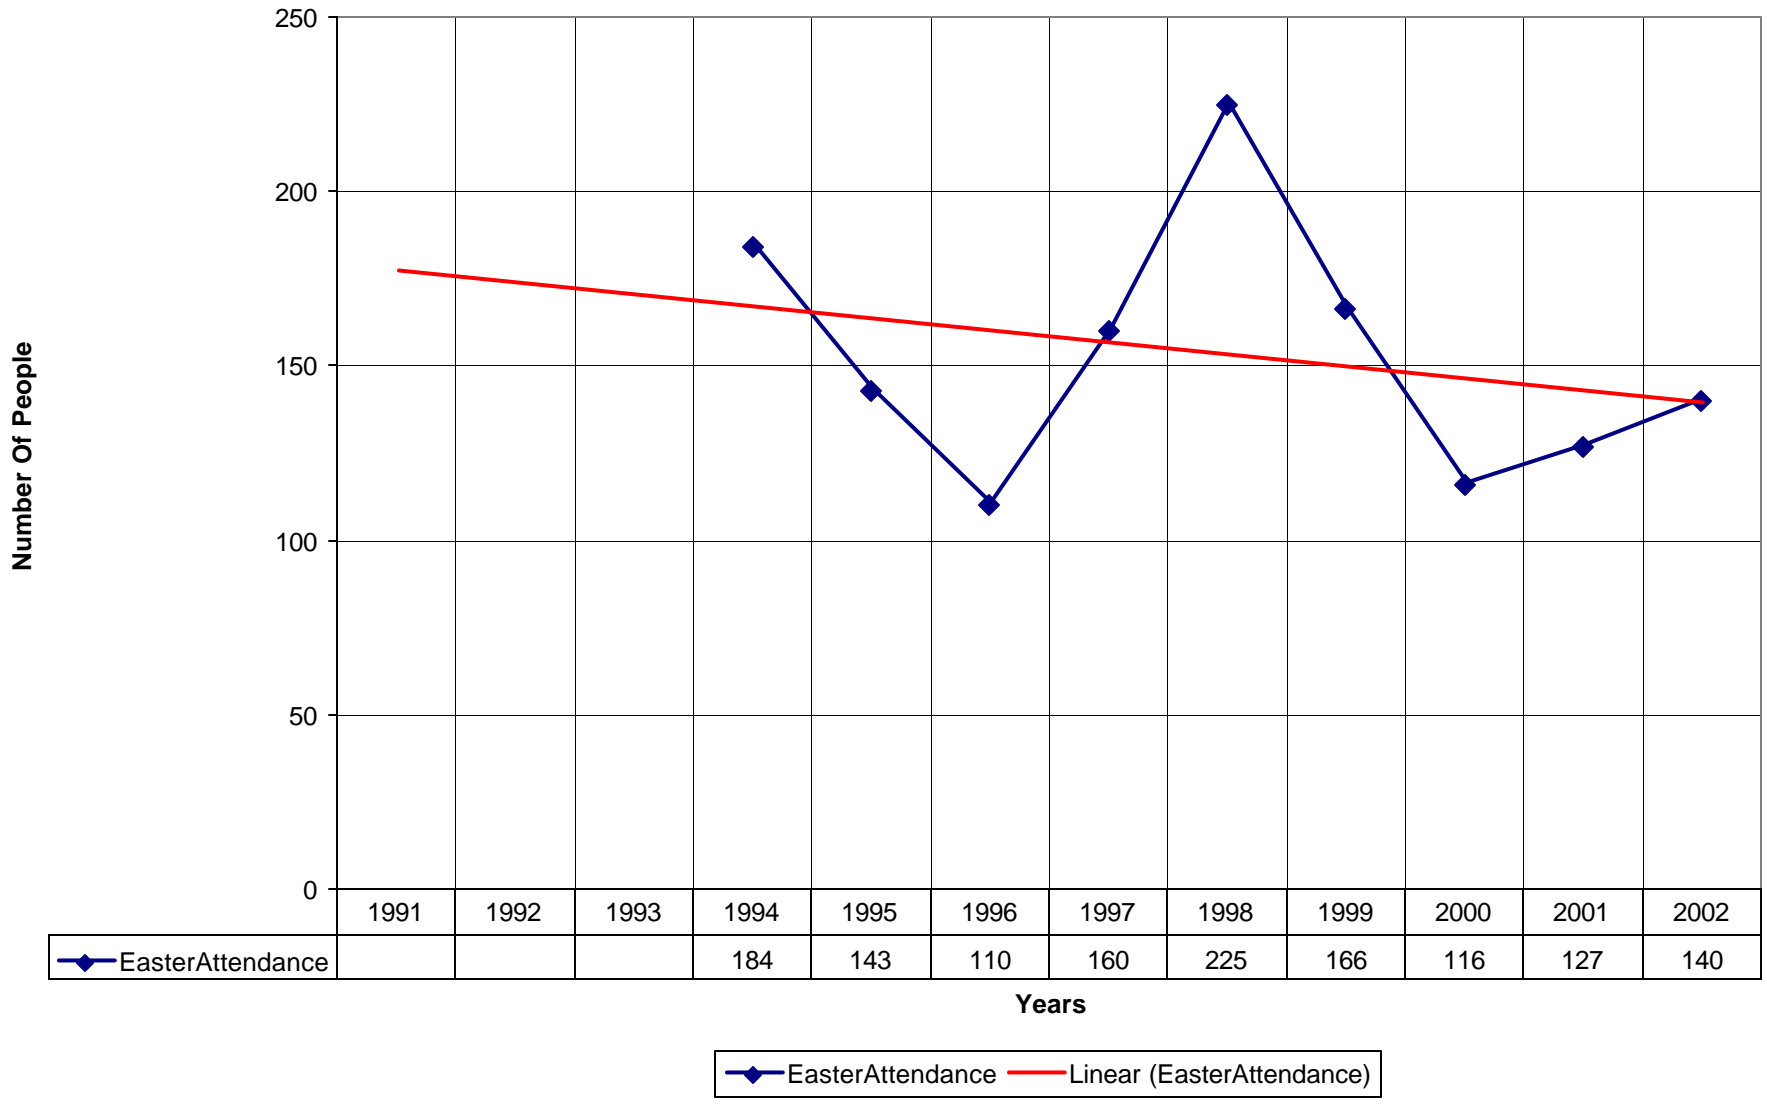

### 4039 Church of the Transfiguration ND

◆ Average Sunday Attendance 
 ■ EasterAttendance 
 — Linear (Average Sunday Attendance) 
 — Linear (EasterAttendance)

4039 Church of the Transfiguration ND

4039 Church of the Transfiguration ND

### 4039 Church of the Transfiguration ND

◆ Average Sunday Attendance 
 ■ EasterAttendance 
 — Linear (Average Sunday Attendance) 
 — Linear (EasterAttendance)

4039 Church of the Transfiguration ND

◆ EasterAttendance — Linear (EasterAttendance)

### 4039 Church of the Transfiguration ND

◆ Average Sunday Attendance 
 ■ EasterAttendance 
 — Linear (Average Sunday Attendance) 
 — Linear (EasterAttendance)

4039 Church of the Transfiguration ND

—◆— EasterAttendance — Linear (EasterAttendance)