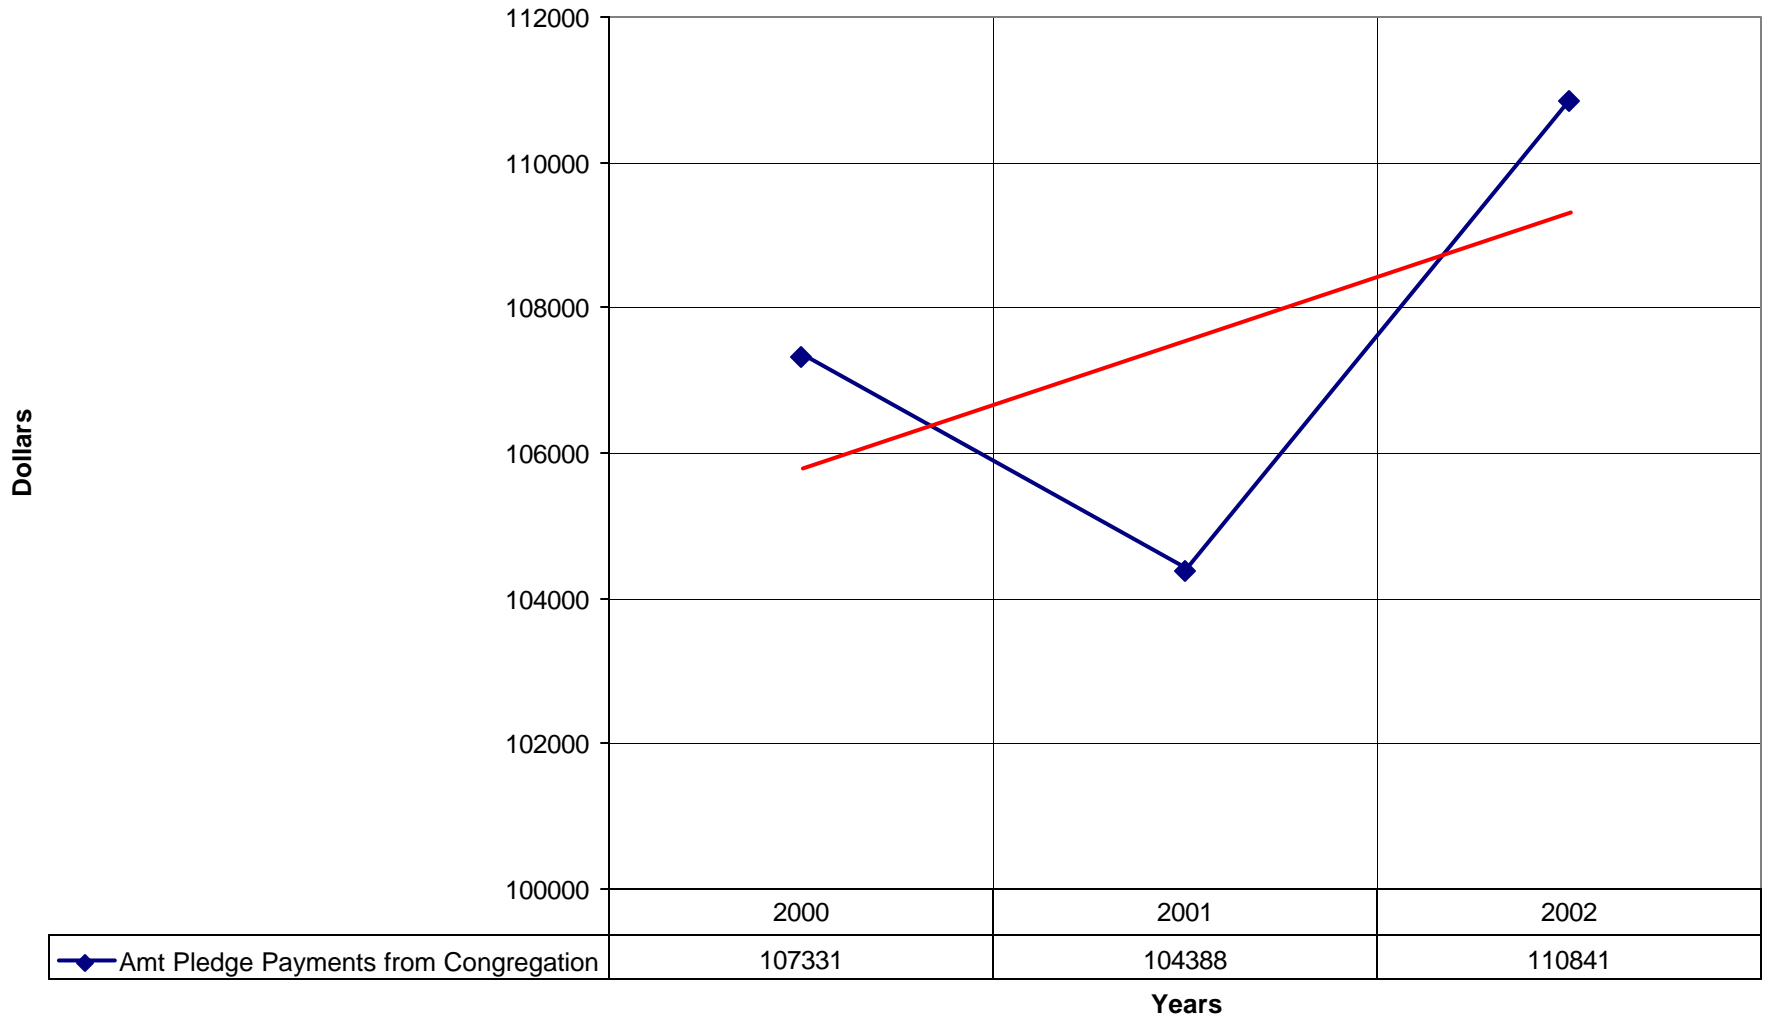

4039 Church of the Transfiguration ND

◆ Amt Pledge Payments from Congregation — Linear (Amt Pledge Payments from Congregation)