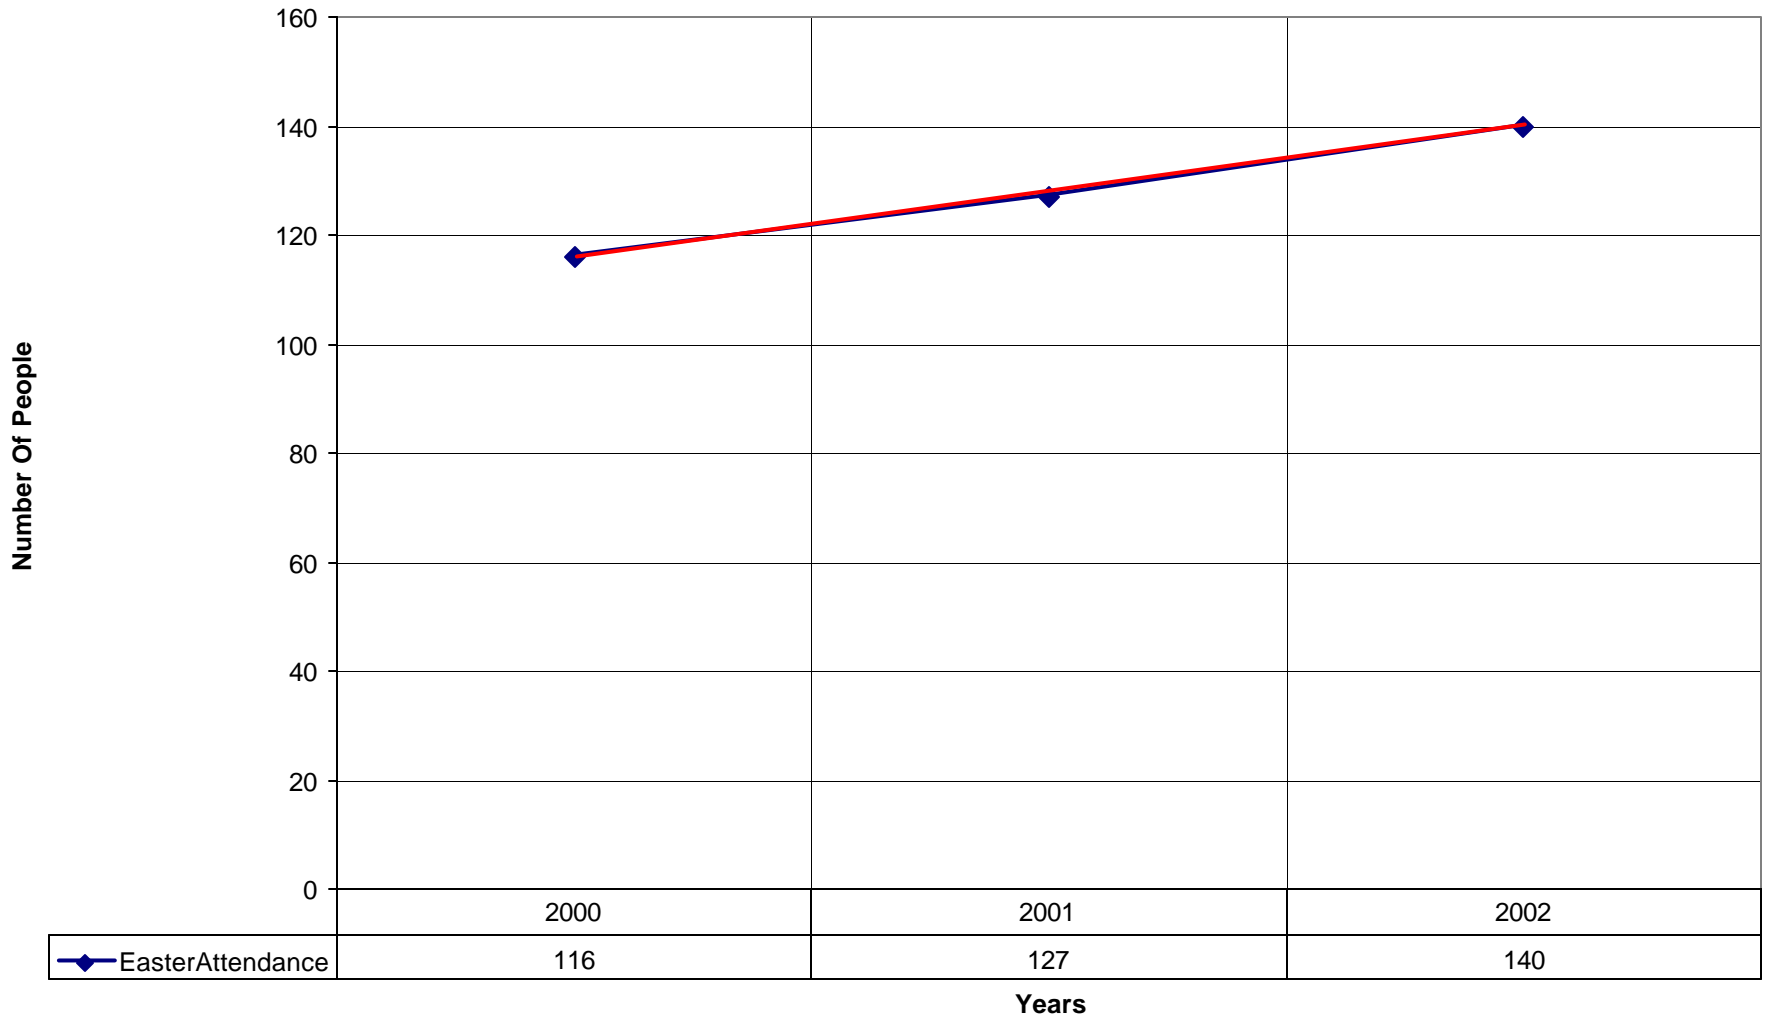

### 4039 Church of the Transfiguration ND

◆ Average Sunday Attendance 
 ■ EasterAttendance 
 — Linear (Average Sunday Attendance) 
 — Linear (EasterAttendance)

4039 Church of the Transfiguration ND

◆ EasterAttendance — Linear (EasterAttendance)

4039 Church of the Transfiguration ND

Number of Pledges Linear (Number of Pledges)

4039 Church of the Transfiguration ND

◆ Average Sunday Attendance — Linear (Average Sunday Attendance)

### 4039 Church of the Transfiguration ND

◆ Average Sunday Attendance 
 ■ EasterAttendance 
 — Linear (Average Sunday Attendance) 
 — Linear (EasterAttendance)

4039 Church of the Transfiguration ND

—◆— EasterAttendance — Linear (EasterAttendance)