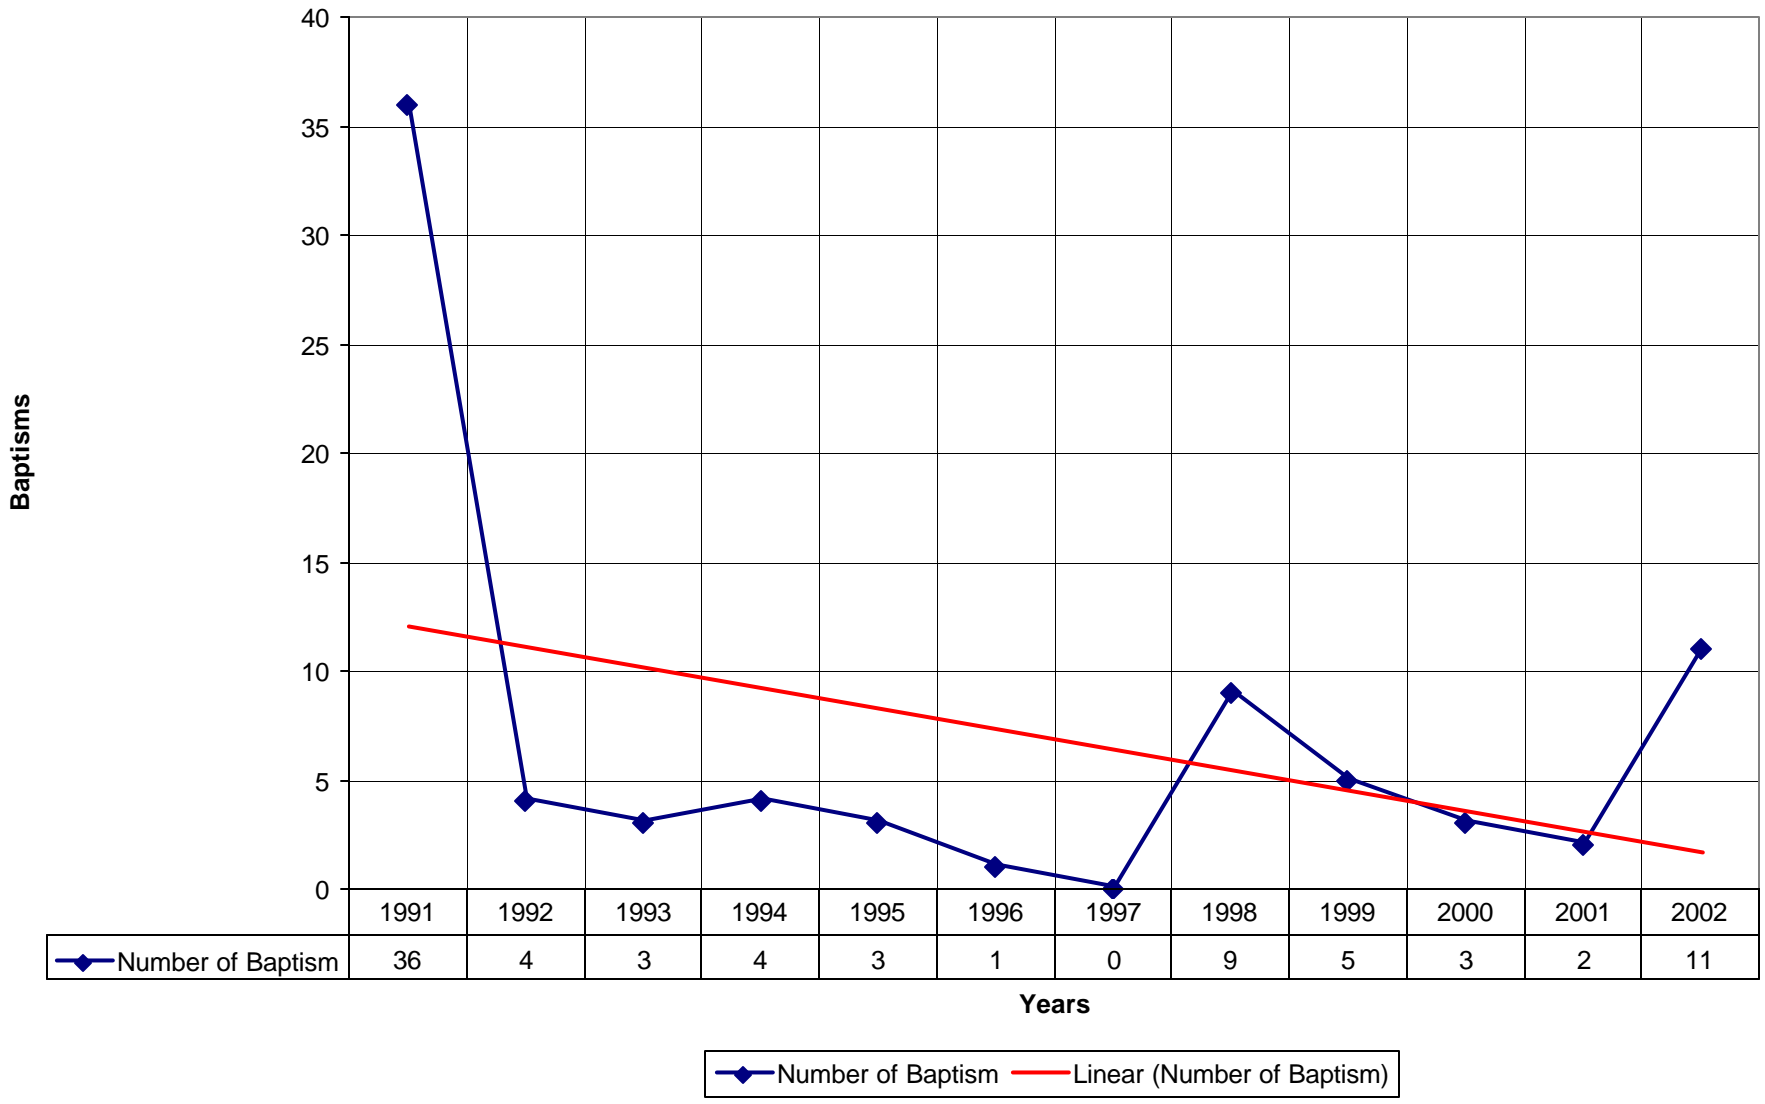

### 4039 Church of the Transfiguration ND

◆ Average Sunday Attendance 
 ■ EasterAttendance 
 — Linear (Average Sunday Attendance) 
 — Linear (EasterAttendance)

4039 Church of the Transfiguration ND

4039 Church of the Transfiguration ND

### 4039 Church of the Transfiguration ND

◆ Average Sunday Attendance 
 ■ EasterAttendance 
 — Linear (Average Sunday Attendance) 
 — Linear (EasterAttendance)

4039 Church of the Transfiguration ND

◆ EasterAttendance — Linear (EasterAttendance)

### 4039 Church of the Transfiguration ND

◆ Average Sunday Attendance 
 ■ EasterAttendance 
 — Linear (Average Sunday Attendance) 
 — Linear (EasterAttendance)

4039 Church of the Transfiguration ND

—◆— EasterAttendance — Linear (EasterAttendance)