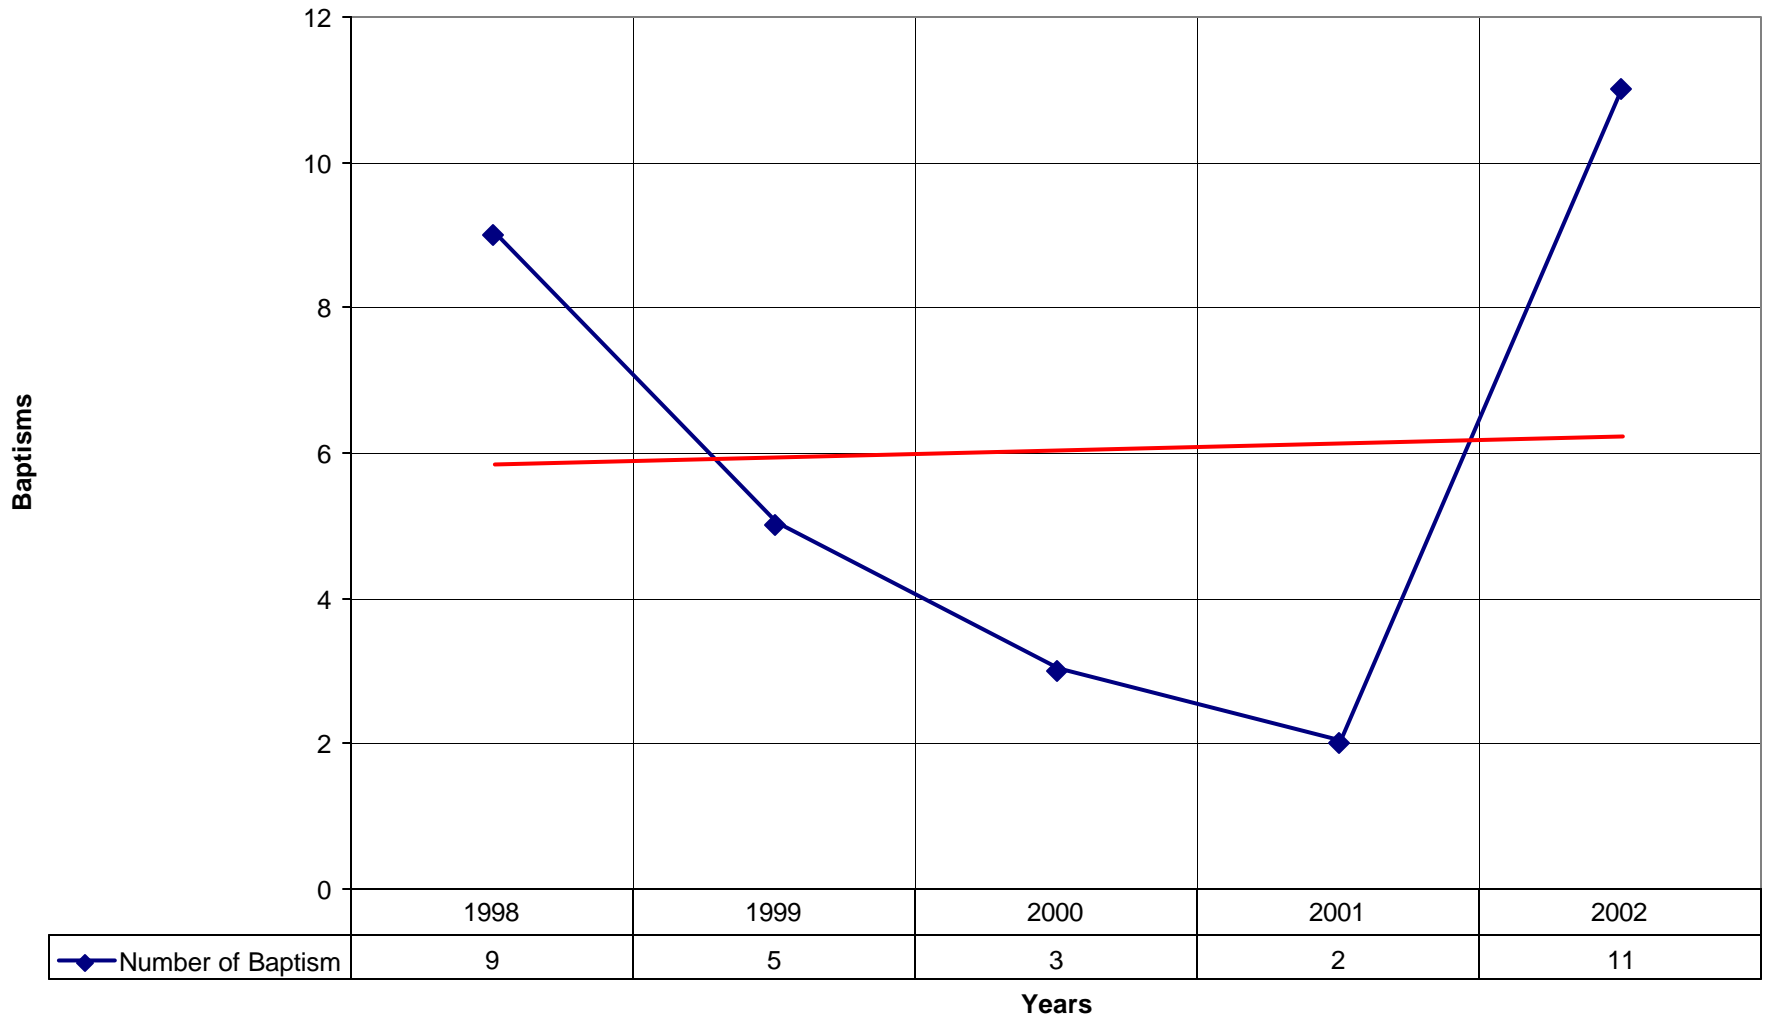

4039 Church of the Transfiguration ND

Number of Baptism Linear (Number of Baptism)