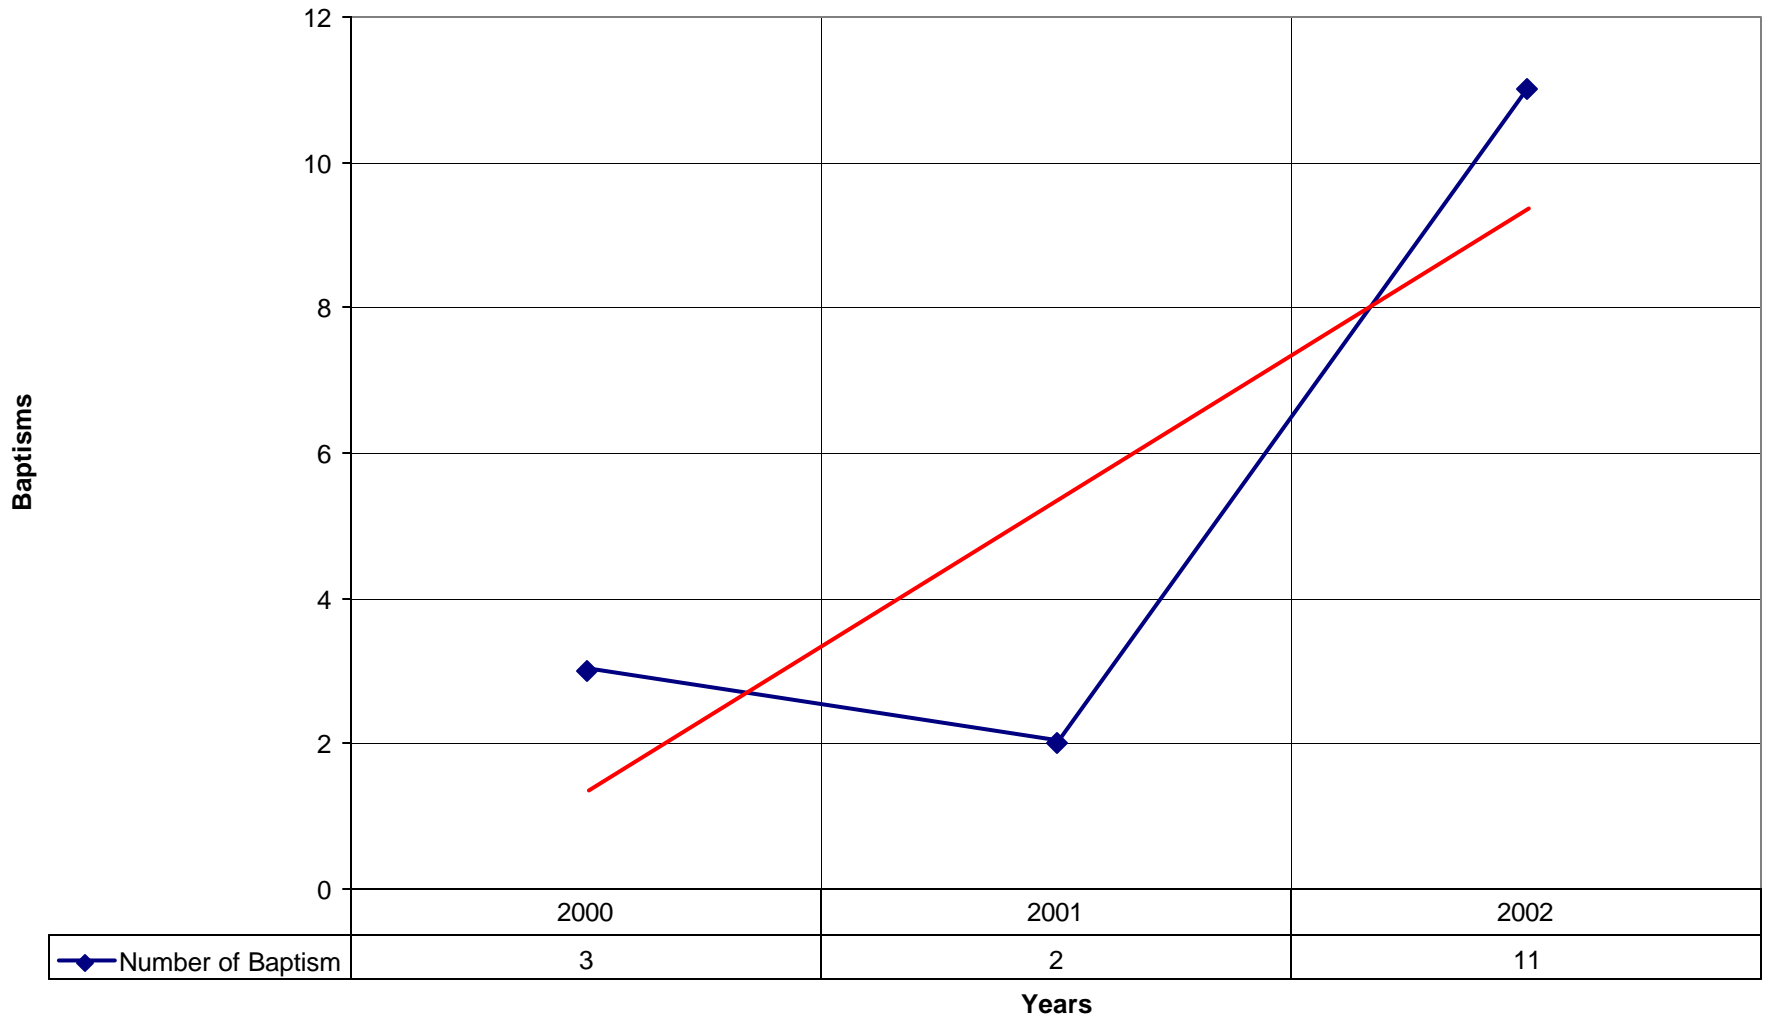

4039 Church of the Transfiguration ND

Number of Baptism Linear (Number of Baptism)