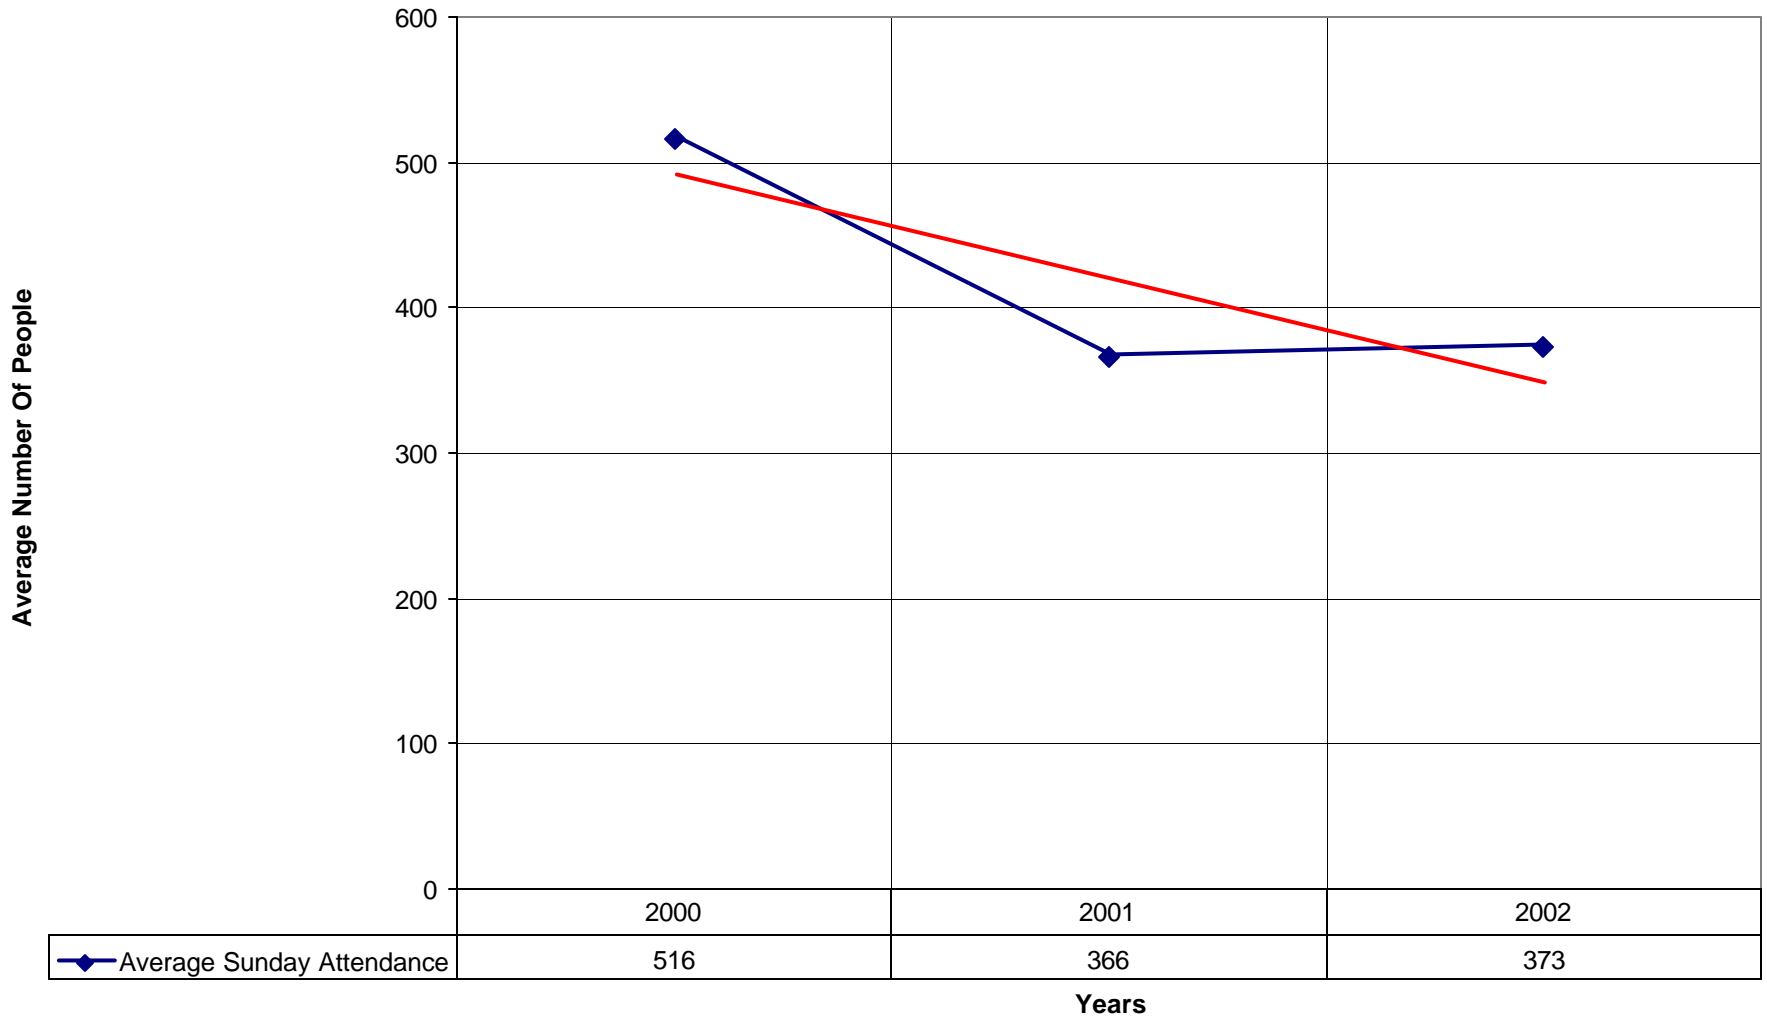

◆ Number of Pledges

◆ Number of Pledges — Linear (Number of Pledges)

4012 Holy Family Episcopal Church ND

◆ Average Sunday Attendance — Linear (Average Sunday Attendance)