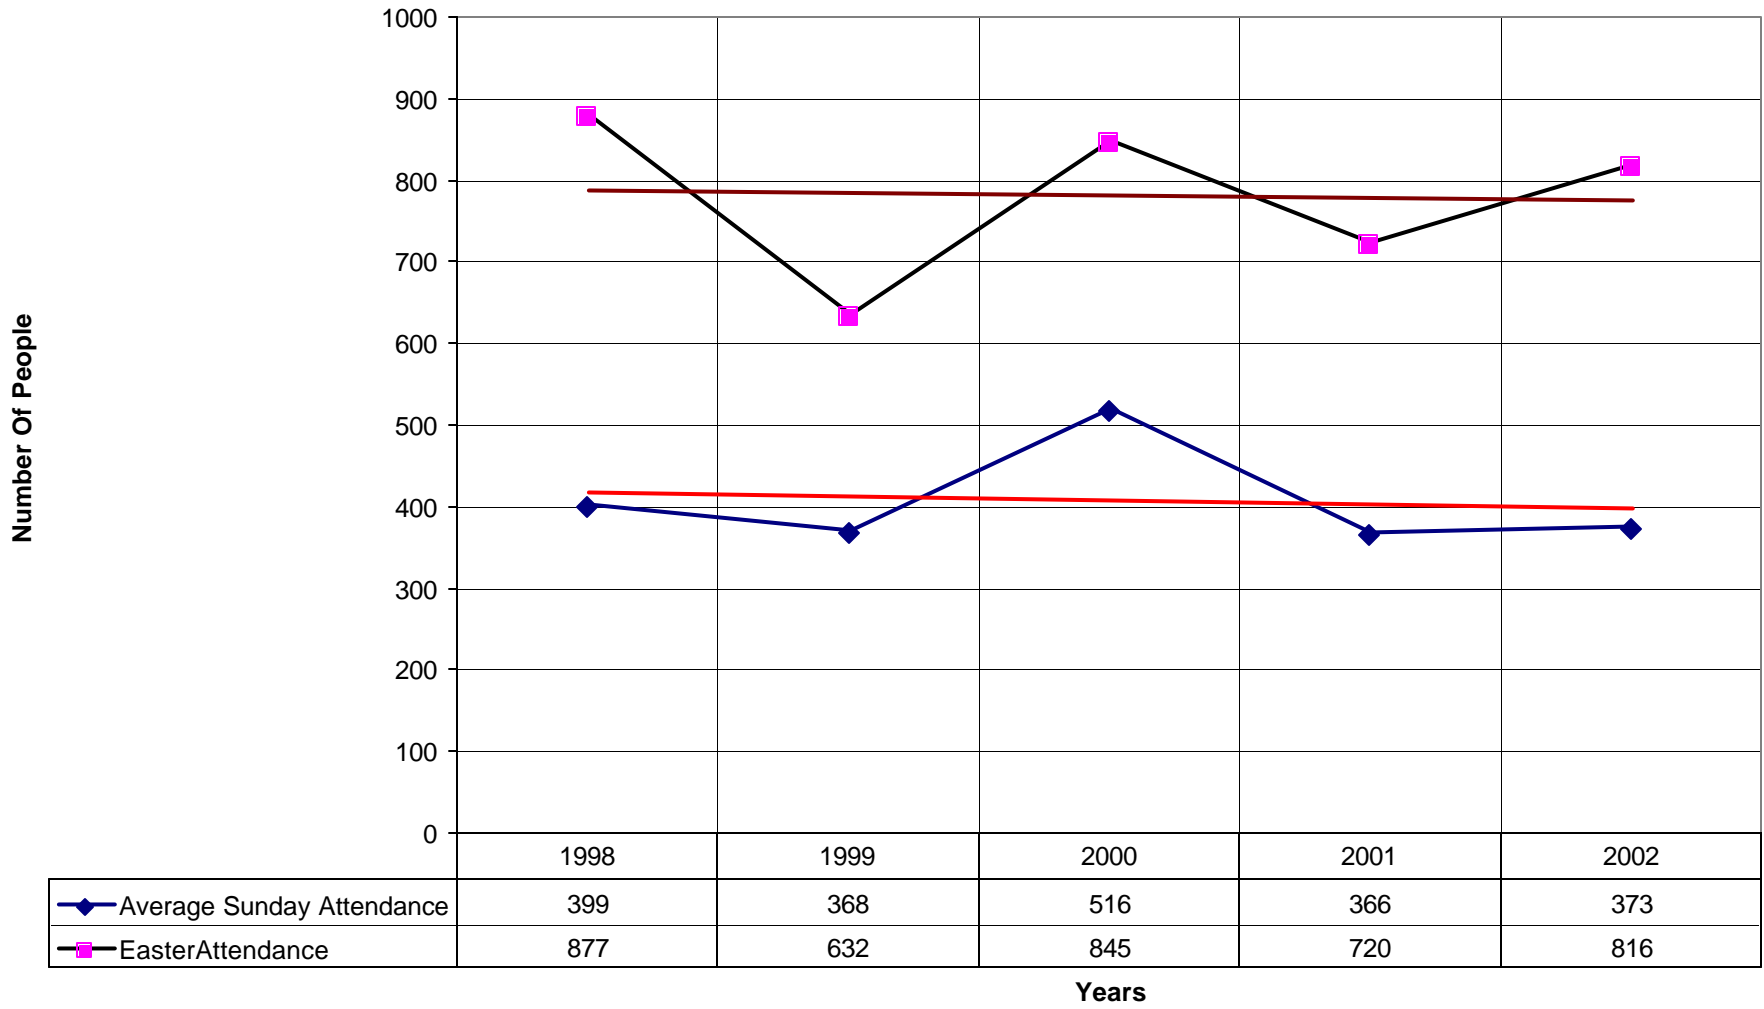

4012 Holy Family Episcopal Church ND

◆ Average Sunday Attendance
 ■ EasterAttendance
 — Linear (Average Sunday Attendance)
 — Linear (EasterAttendance)

4012 Holy Family Episcopal Church ND

◆ EasterAttendance — Linear (EasterAttendance)

◆ Average Sunday Attendance — Linear (Average Sunday Attendance)

4012 Holy Family Episcopal Church ND

◆ Average Sunday Attendance
 ■ EasterAttendance
 — Linear (Average Sunday Attendance)
 — Linear (EasterAttendance)