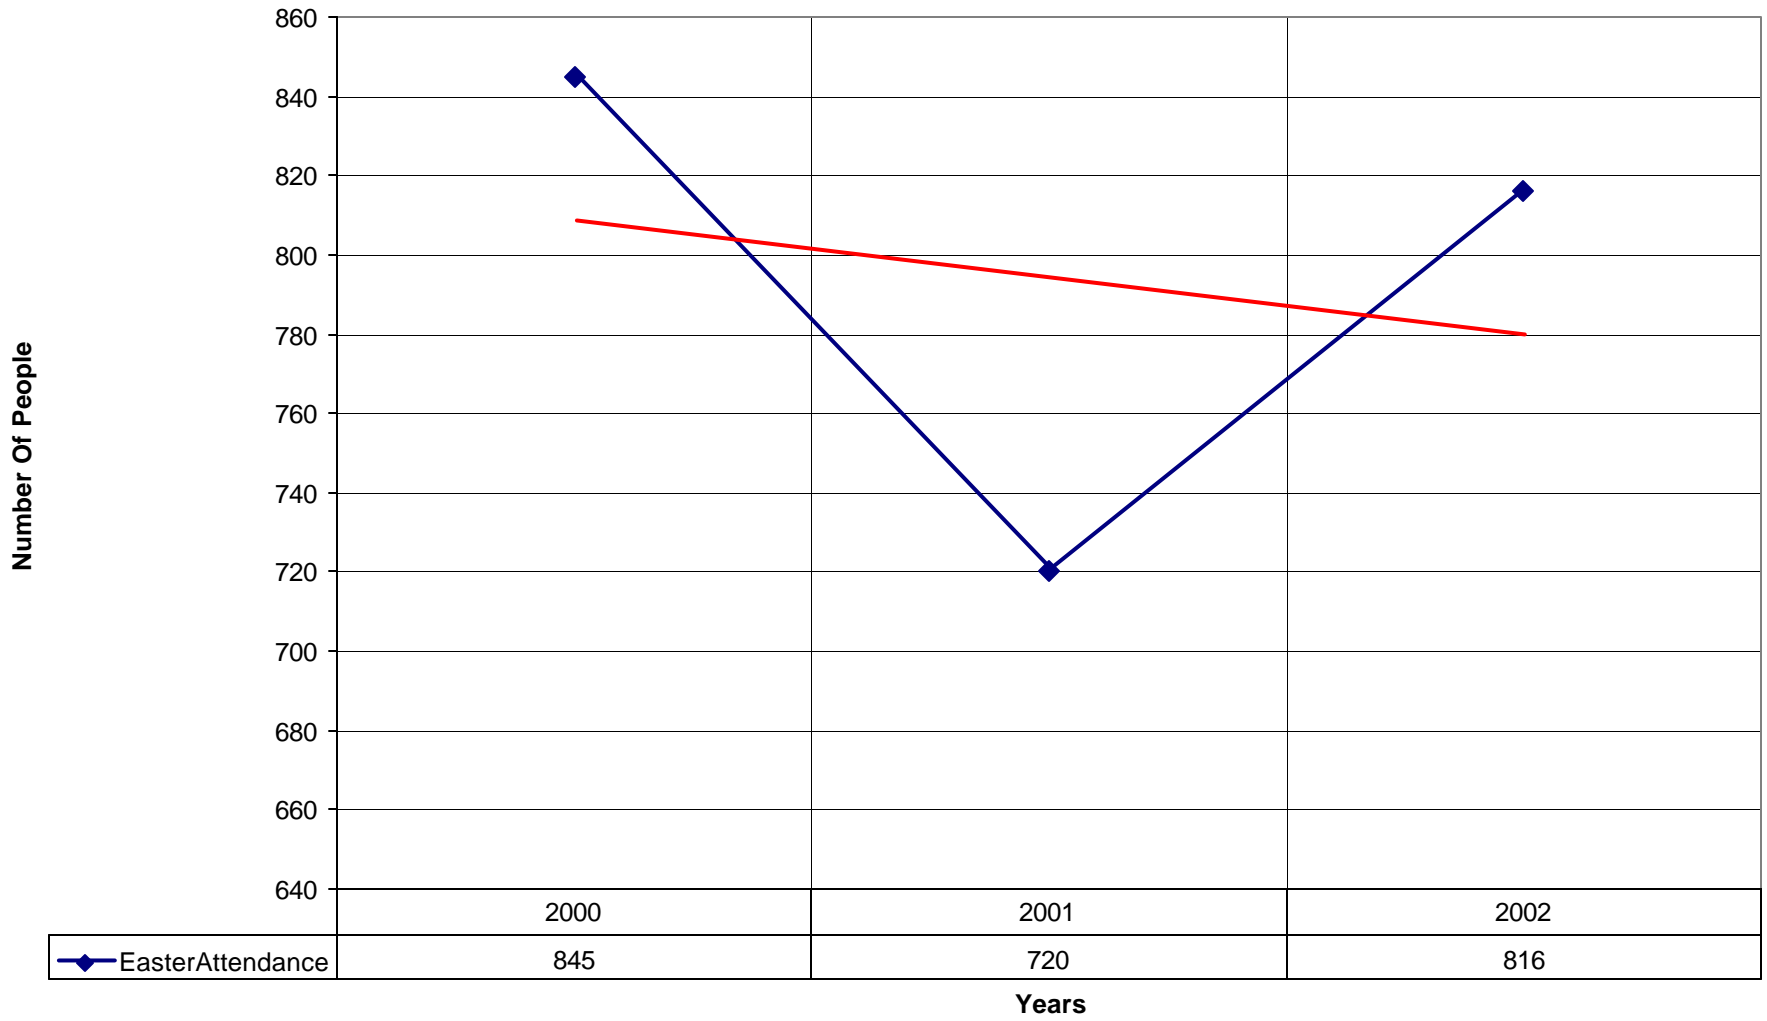

4012 Holy Family Episcopal Church ND

◆ Number of Pledges — Linear (Number of Pledges)

4012 Holy Family Episcopal Church ND

◆ Average Sunday Attendance — Linear (Average Sunday Attendance)

4012 Holy Family Episcopal Church ND

◆ Average Sunday Attendance
 ■ EasterAttendance
 — Linear (Average Sunday Attendance)
 — Linear (EasterAttendance)

4012 Holy Family Episcopal Church ND

◆ EasterAttendance — Linear (EasterAttendance)

4012 Holy Family Episcopal Church ND