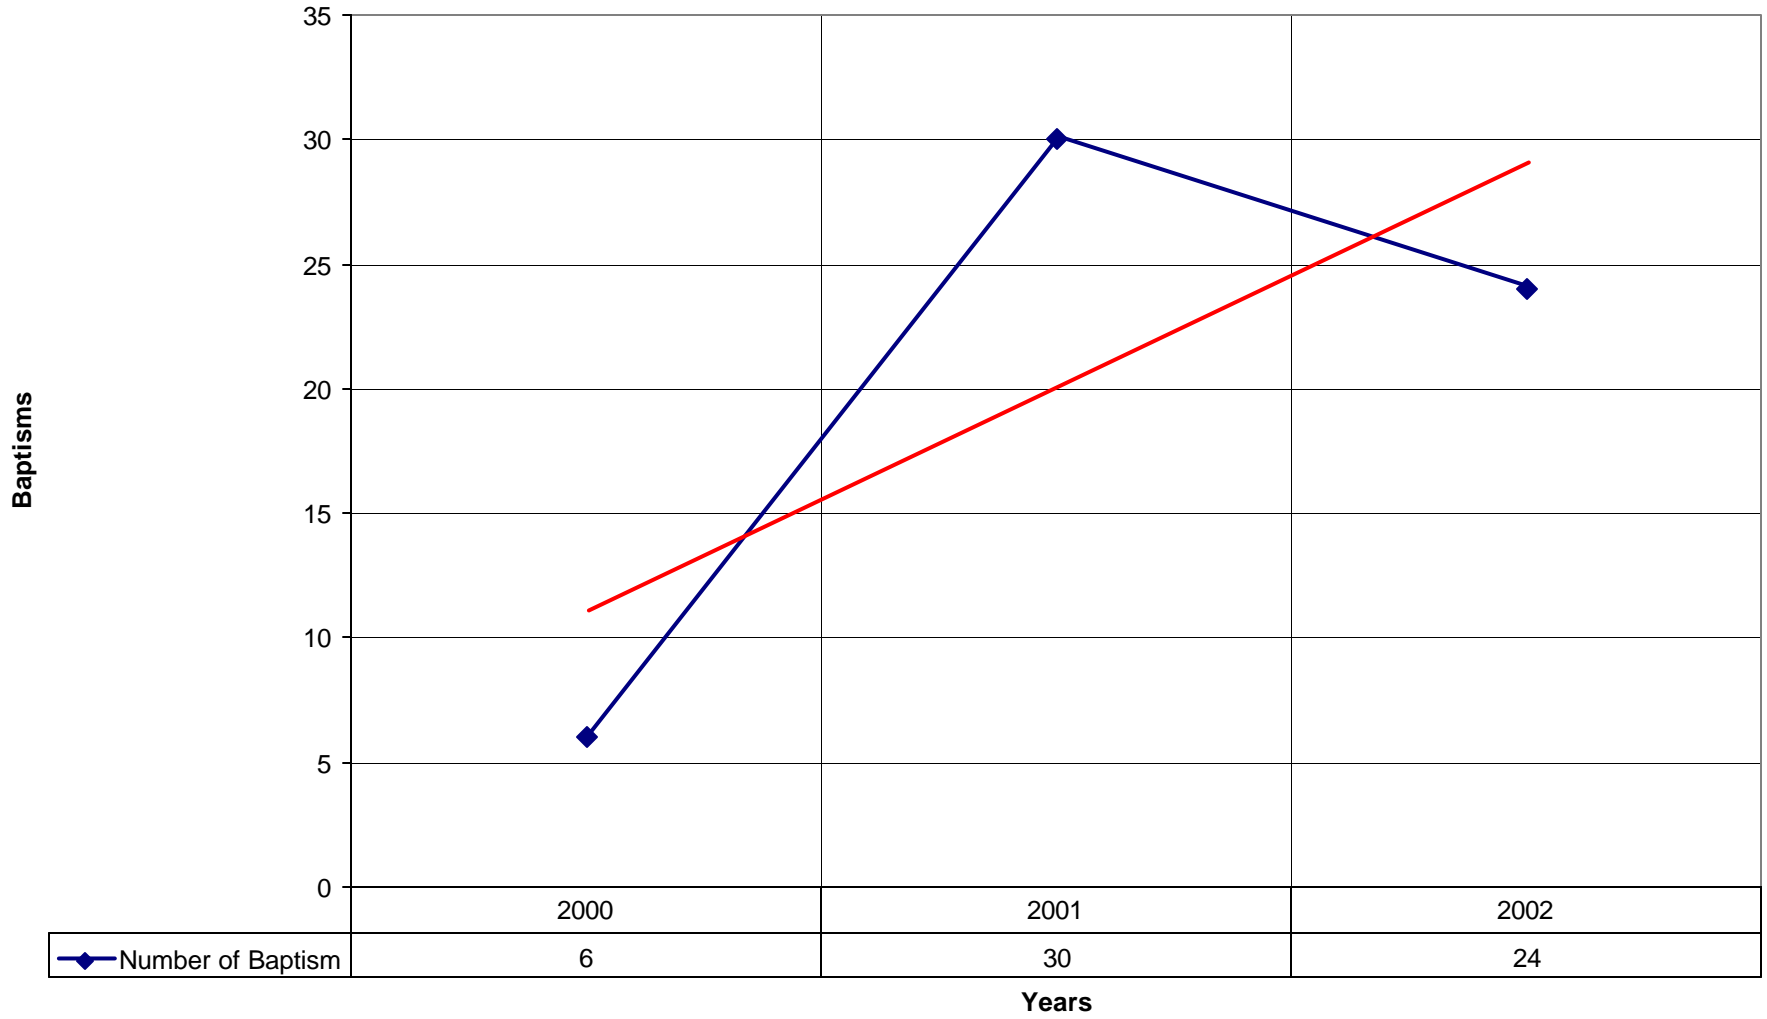

4012 Holy Family Episcopal Church ND

◆ Number of Pledges — Linear (Number of Pledges)

4012 Holy Family Episcopal Church ND

◆ Average Sunday Attendance — Linear (Average Sunday Attendance)

4012 Holy Family Episcopal Church ND

◆ Average Sunday Attendance
 ■ EasterAttendance
 — Linear (Average Sunday Attendance)
 — Linear (EasterAttendance)

4012 Holy Family Episcopal Church ND

◆ EasterAttendance — Linear (EasterAttendance)

4012 Holy Family Episcopal Church ND