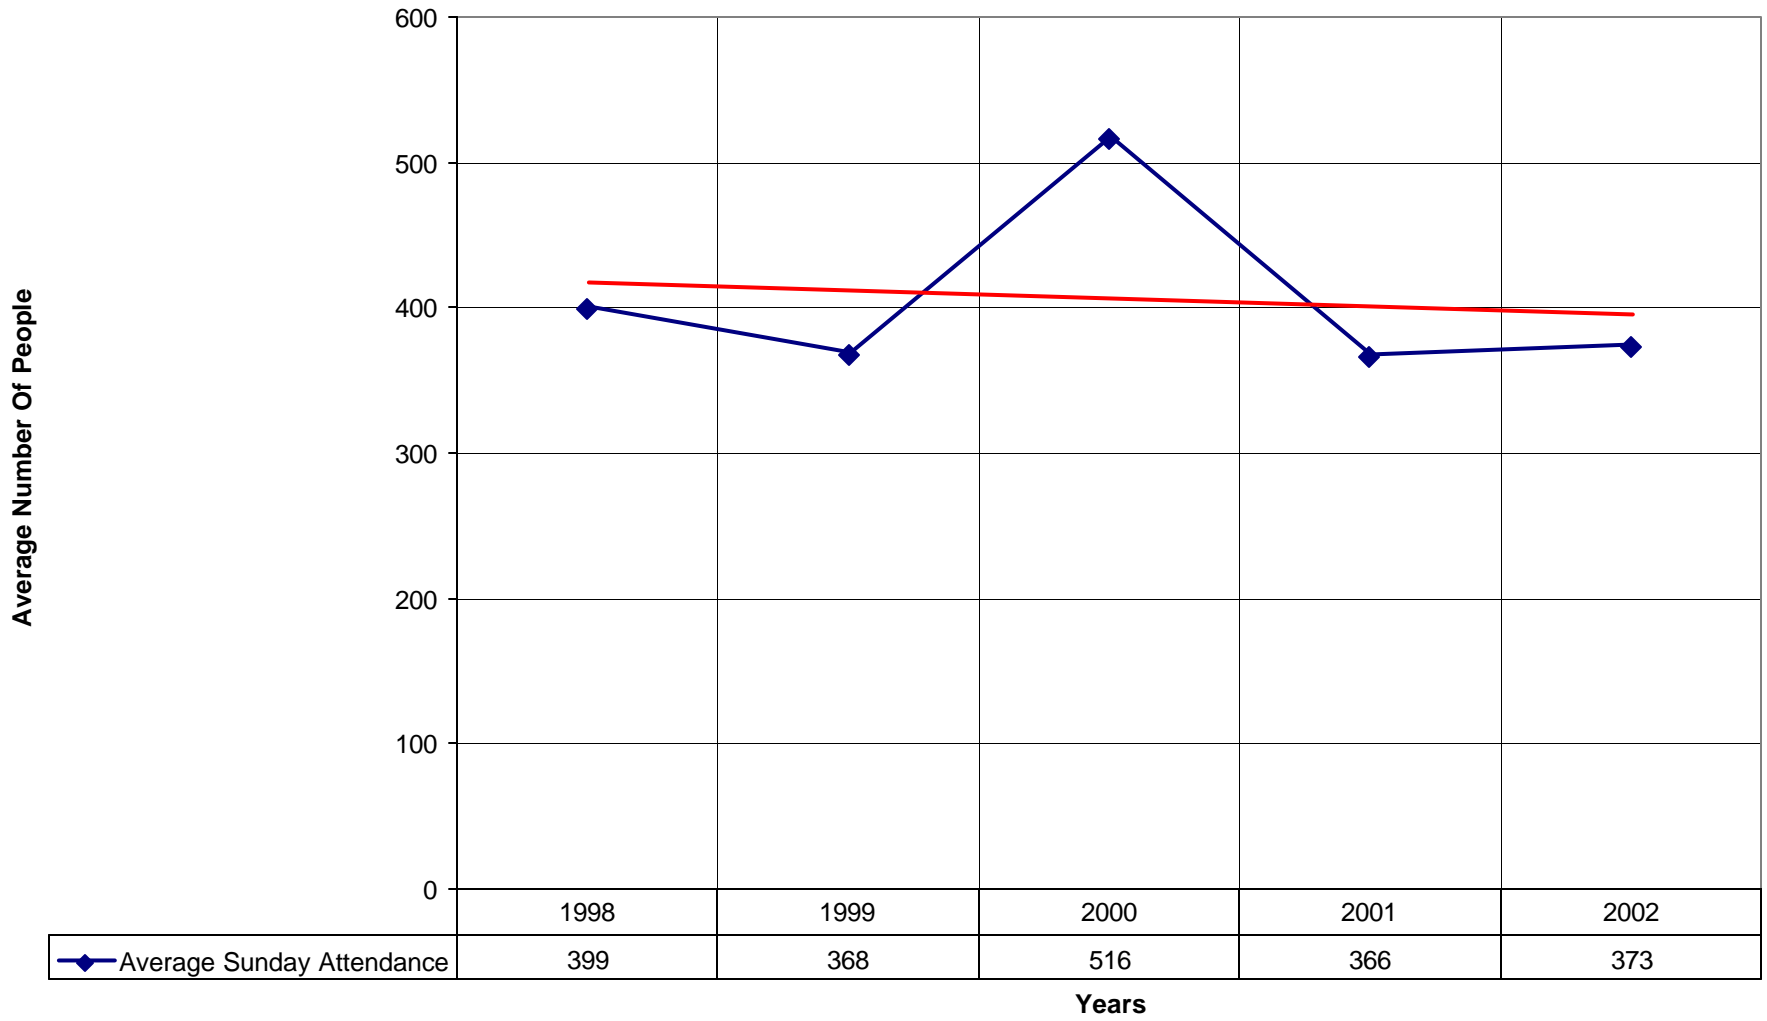

4012 Holy Family Episcopal Church ND

◆ Average Sunday Attendance — Linear (Average Sunday Attendance)