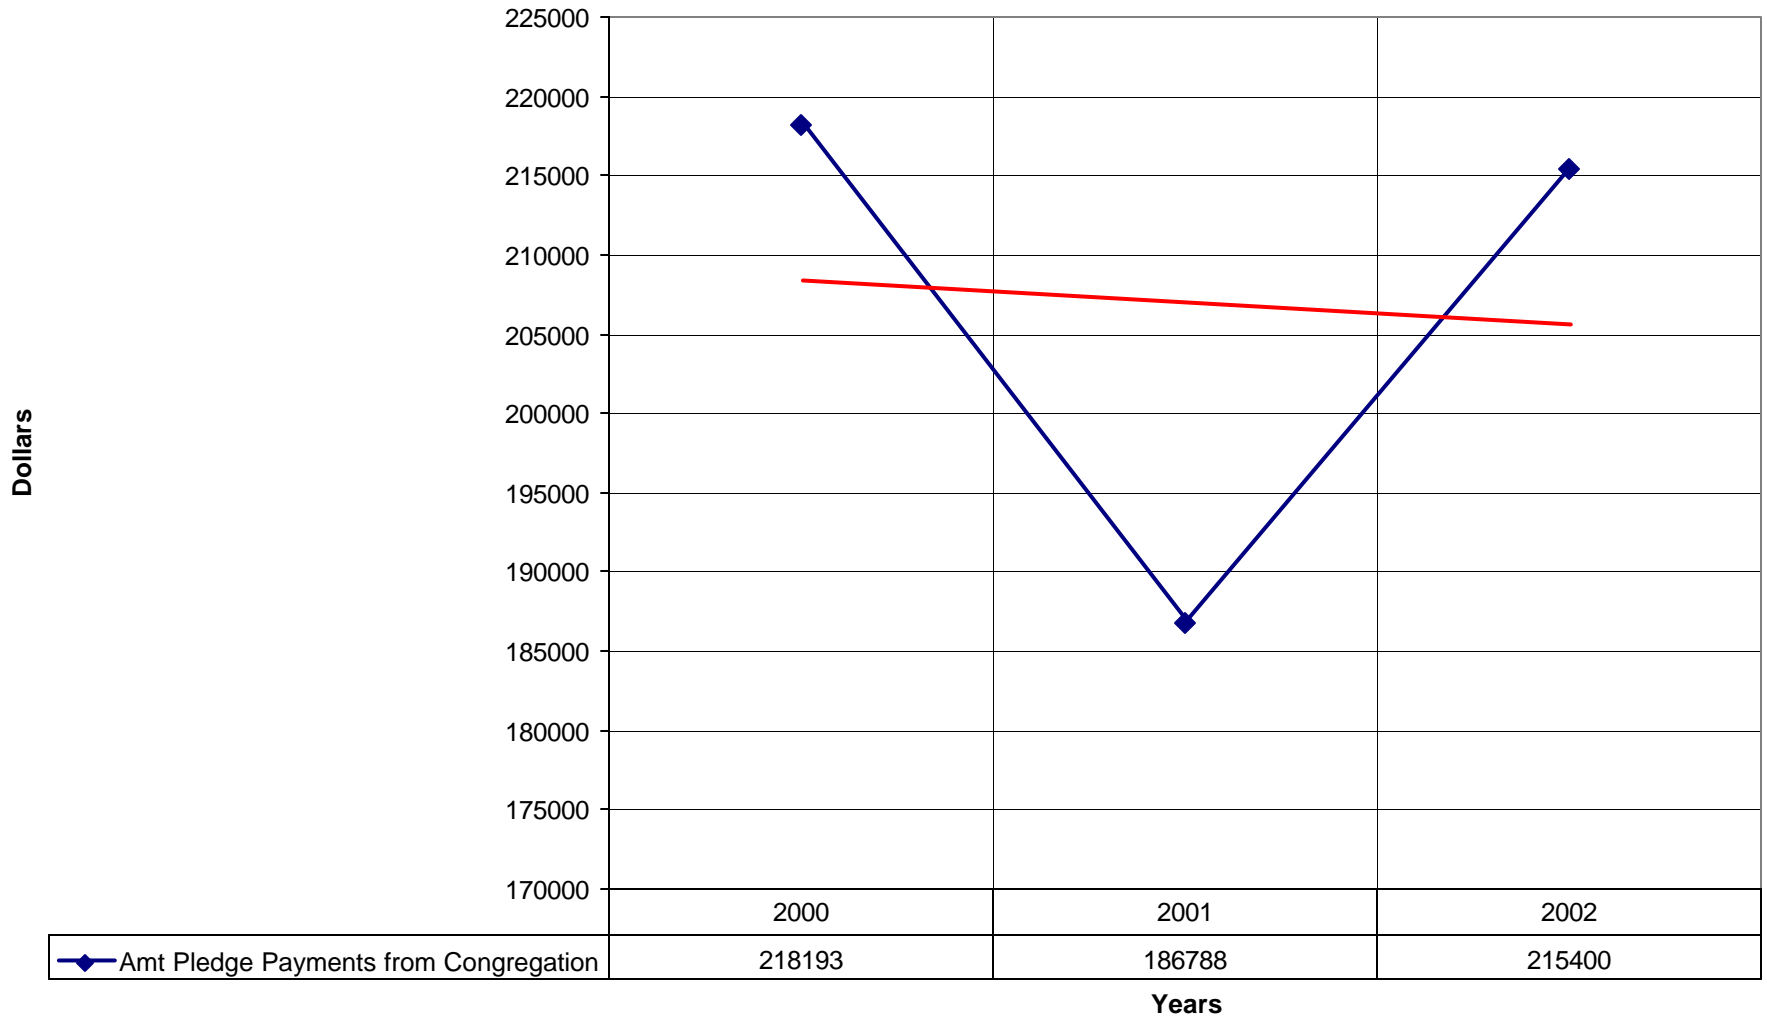

4012 Holy Family Episcopal Church ND

◆ Amt Pledge Payments from Congregation — Linear (Amt Pledge Payments from Congregation)