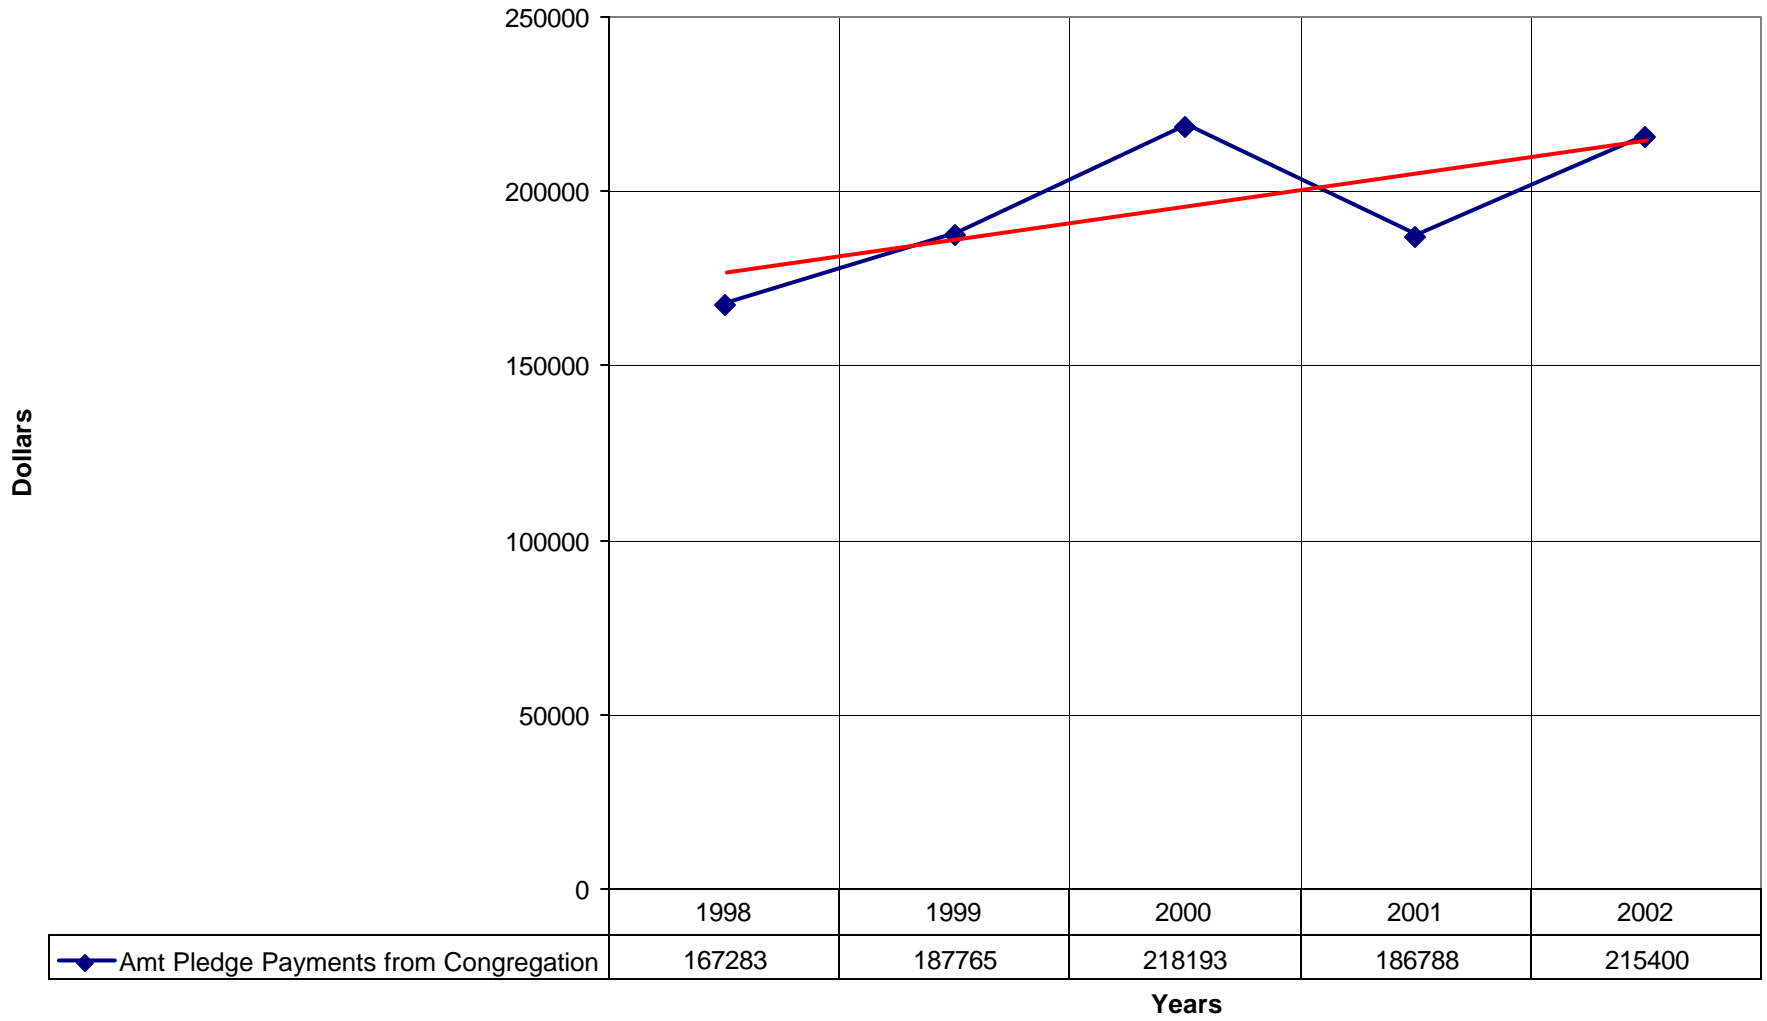

◆ Average Sunday Attendance — Linear (Average Sunday Attendance)

4012 Holy Family Episcopal Church ND

◆ Average Sunday Attendance
 ■ EasterAttendance
 — Linear (Average Sunday Attendance)
 — Linear (EasterAttendance)

4012 Holy Family Episcopal Church ND

◆ EasterAttendance — Linear (EasterAttendance)

4012 Holy Family Episcopal Church ND

Number of Baptism Linear (Number of Baptism)

4012 Holy Family Episcopal Church ND

◆ Amt Pledge Payments from Congregation — Linear (Amt Pledge Payments from Congregation)

4012 Holy Family Episcopal Church ND

◆ Number of Pledges — Linear (Number of Pledges)

4012 Holy Family Episcopal Church ND

◆ Average Sunday Attendance — Linear (Average Sunday Attendance)

4012 Holy Family Episcopal Church ND