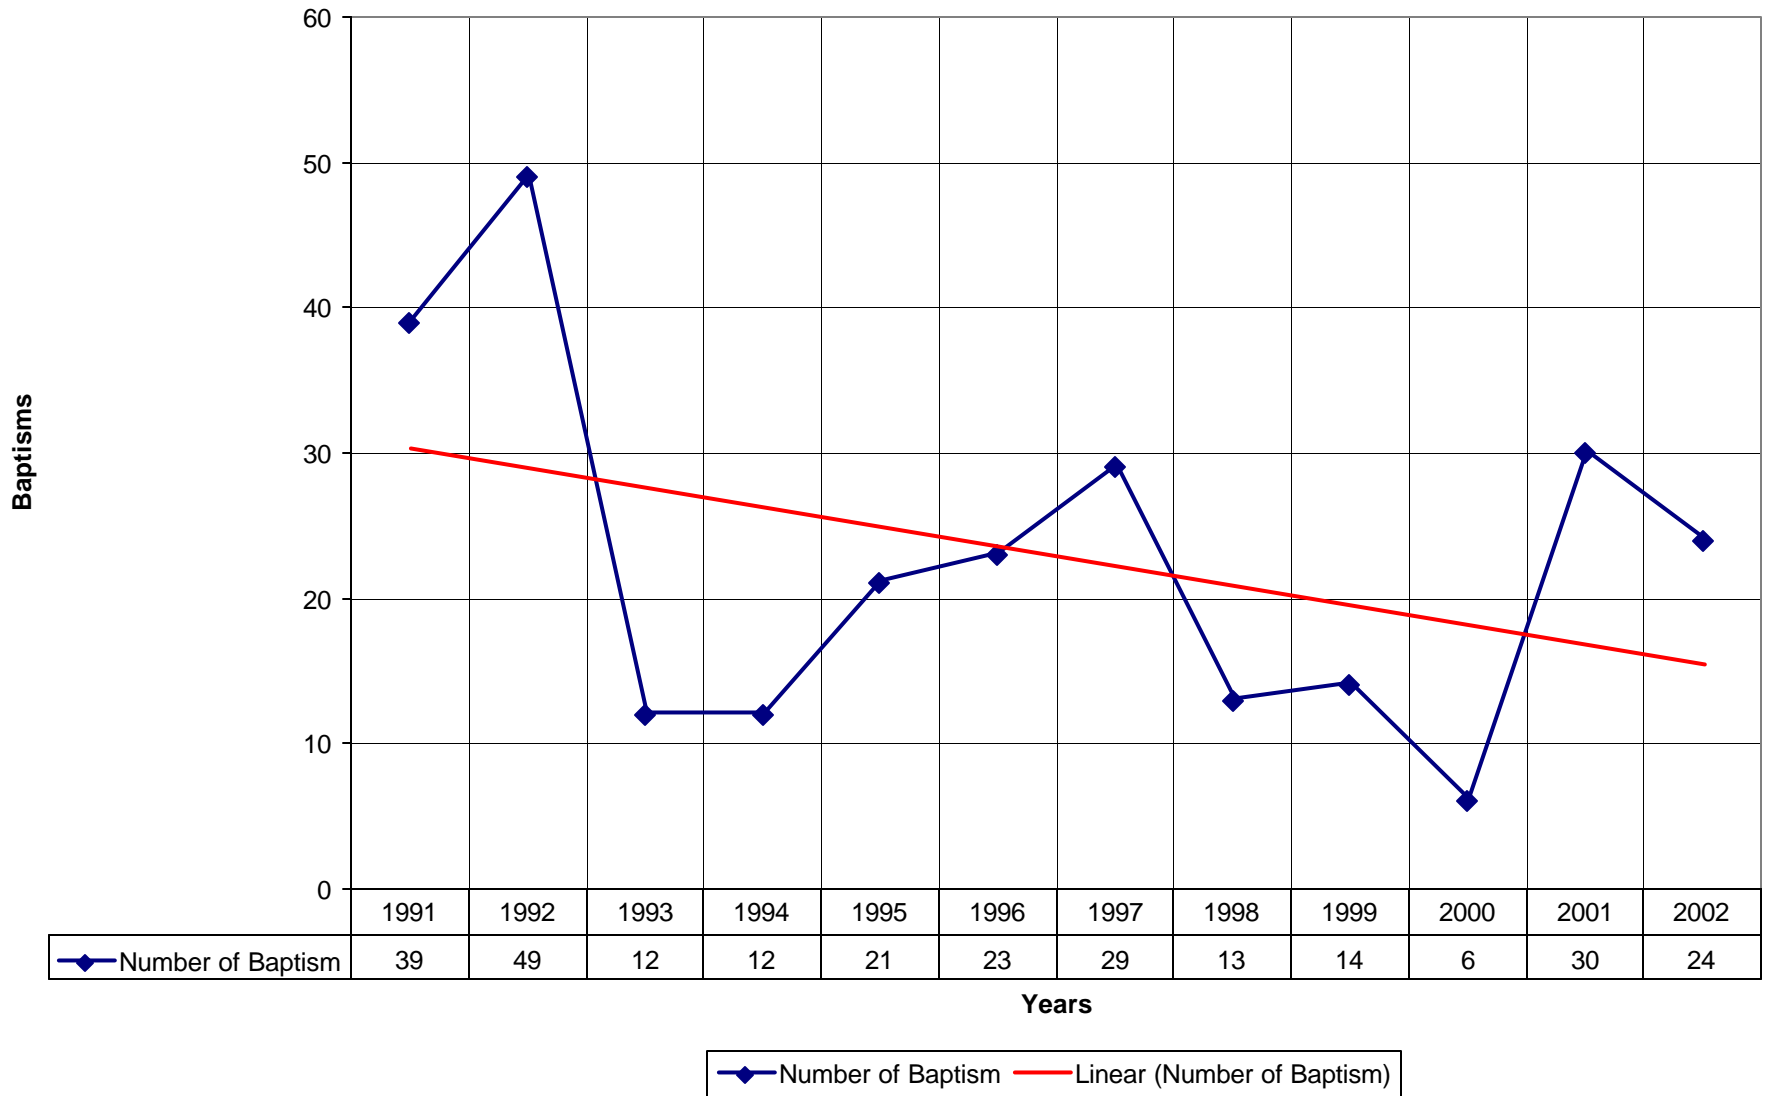

4012 Holy Family Episcopal Church ND