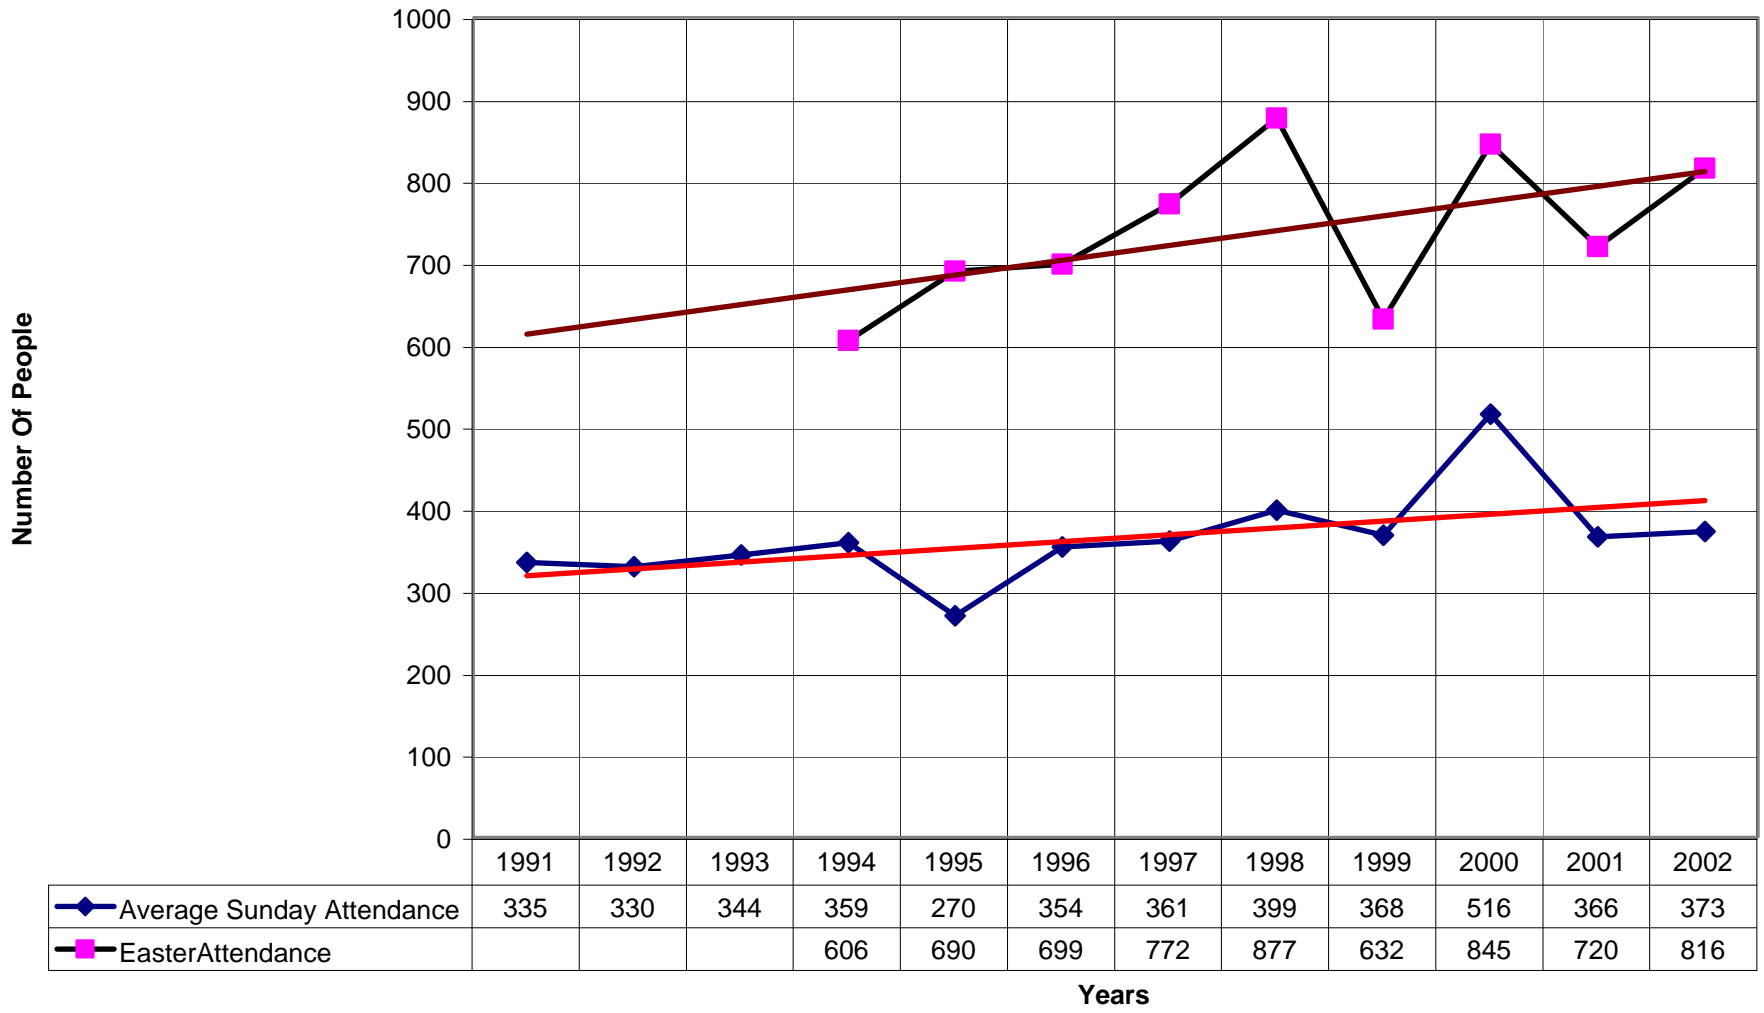

4012 Holy Family Episcopal Church ND

◆ Average Sunday Attendance
 ■ EasterAttendance
 — Linear (Average Sunday Attendance)
 — Linear (EasterAttendance)

4012 Holy Family Episcopal Church ND

◆ EasterAttendance — Linear (EasterAttendance)

◆ Average Sunday Attendance — Linear (Average Sunday Attendance)

4012 Holy Family Episcopal Church ND

◆ Average Sunday Attendance
 ■ EasterAttendance
 — Linear (Average Sunday Attendance)
 — Linear (EasterAttendance)