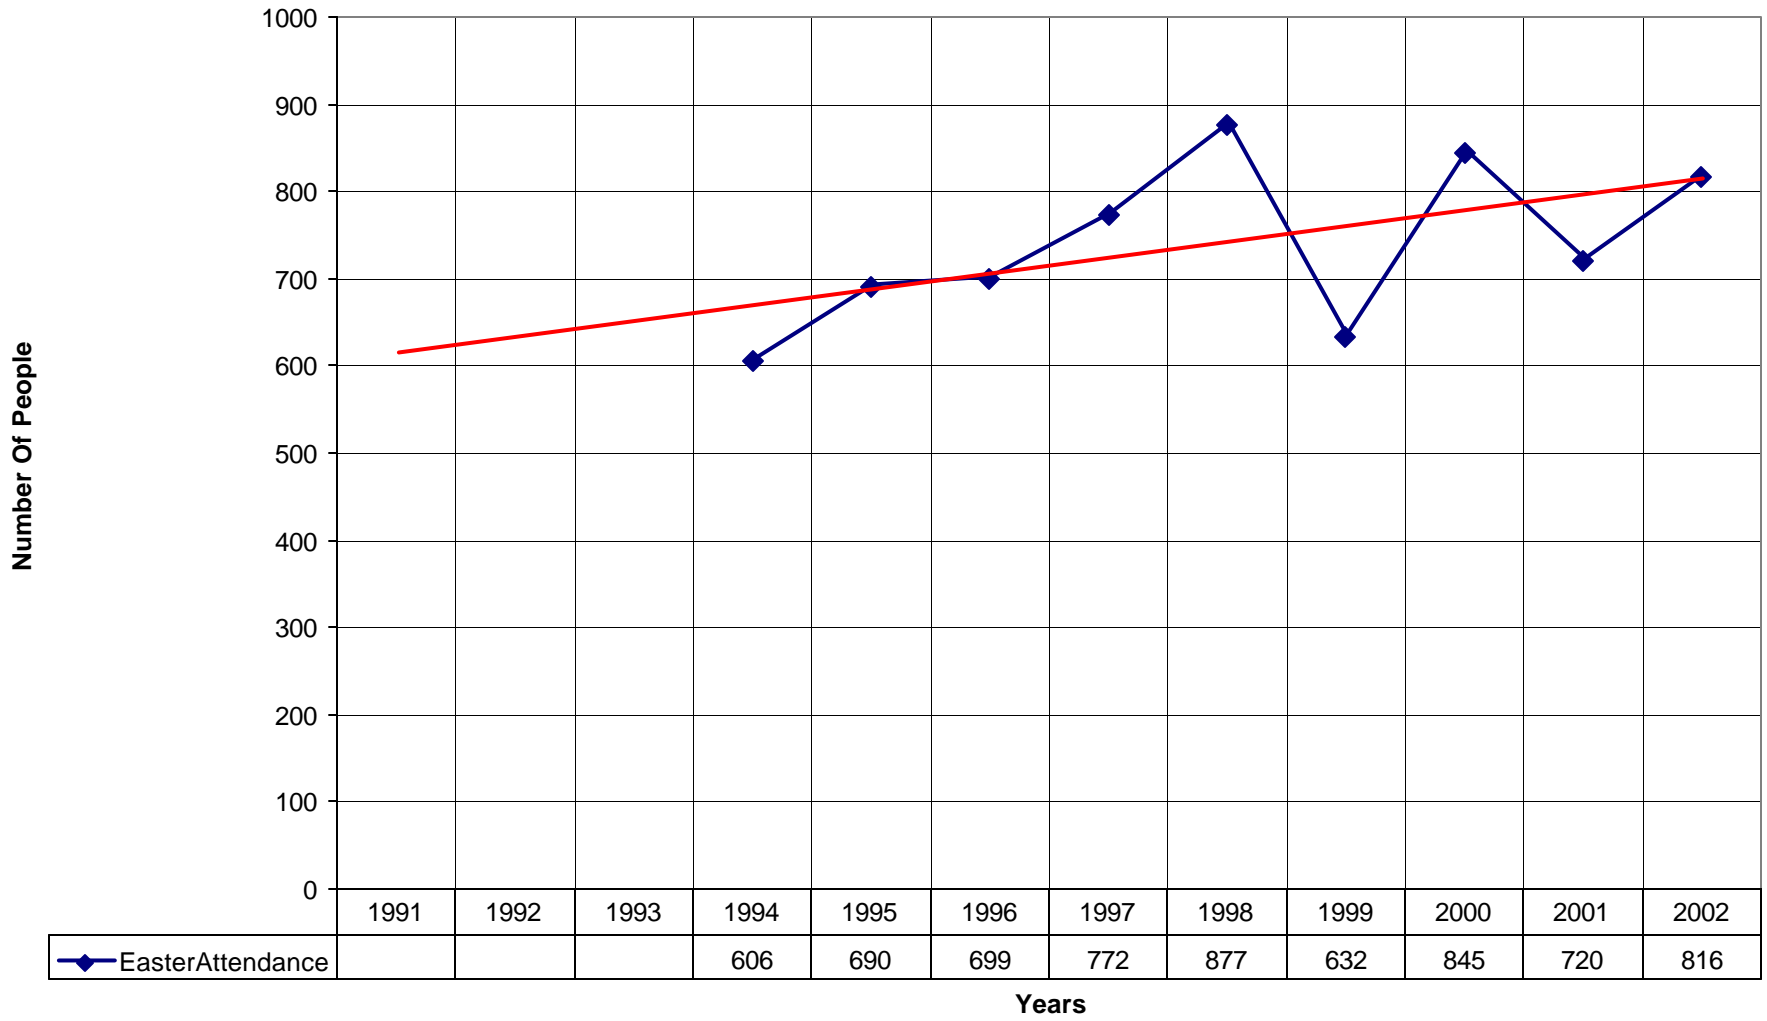

4012 Holy Family Episcopal Church ND

◆ Average Sunday Attendance
 ■ EasterAttendance
 — Linear (Average Sunday Attendance)
 — Linear (EasterAttendance)

4012 Holy Family Episcopal Church ND

◆ EasterAttendance — Linear (EasterAttendance)

◆ Average Sunday Attendance — Linear (Average Sunday Attendance)

4012 Holy Family Episcopal Church ND

◆ Average Sunday Attendance
 ■ EasterAttendance
 — Linear (Average Sunday Attendance)
 — Linear (EasterAttendance)