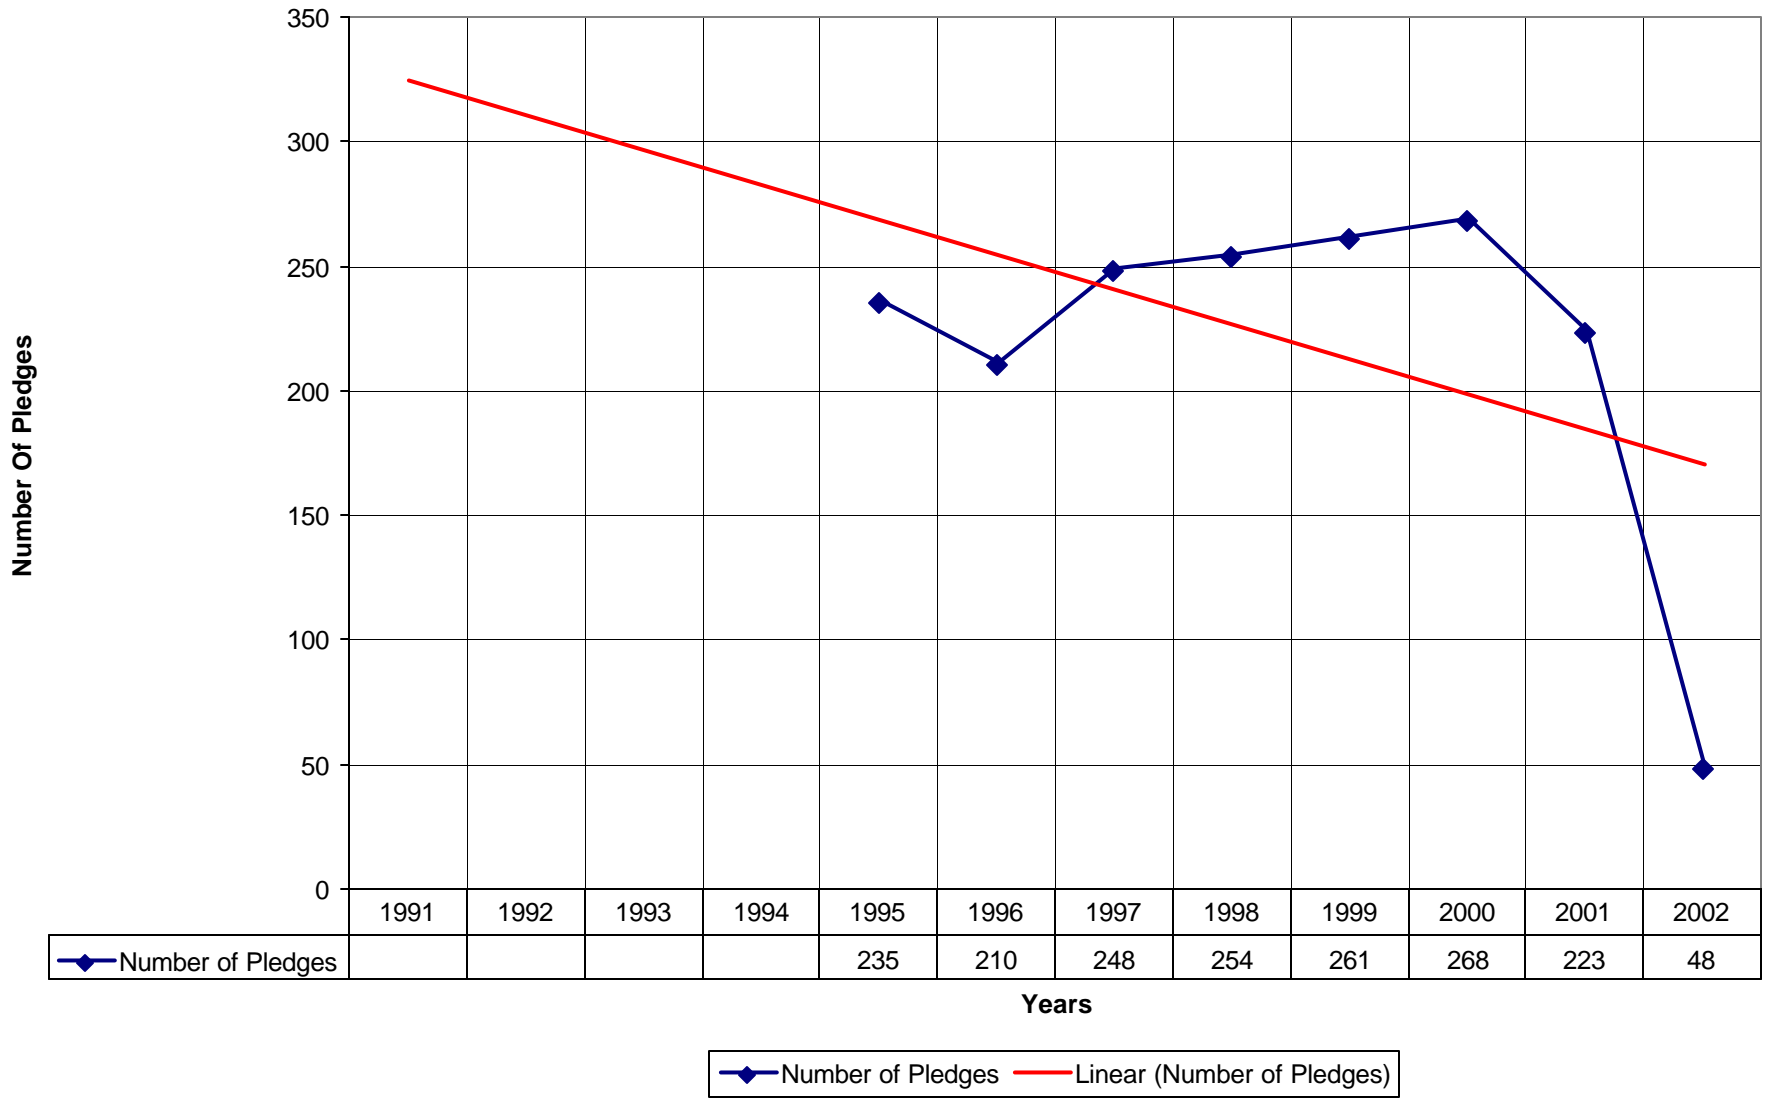

4012 Holy Family Episcopal Church ND