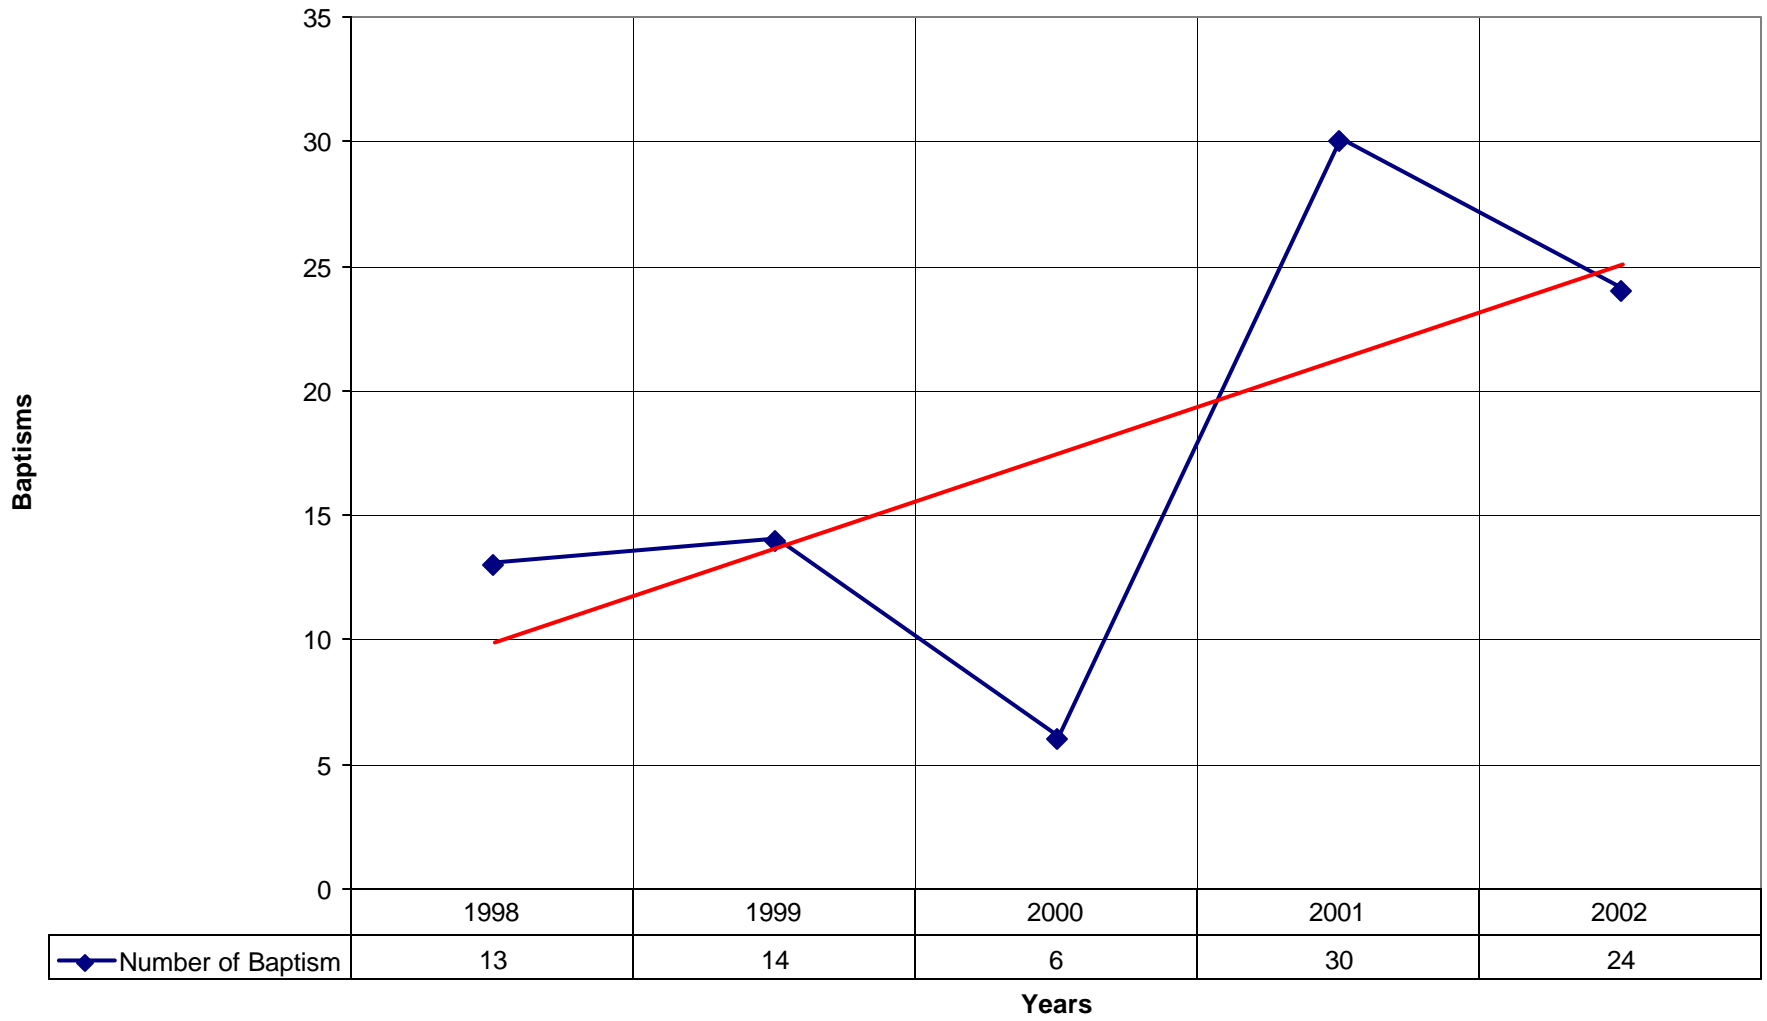

4012 Holy Family Episcopal Church ND

Number of Baptism Linear (Number of Baptism)