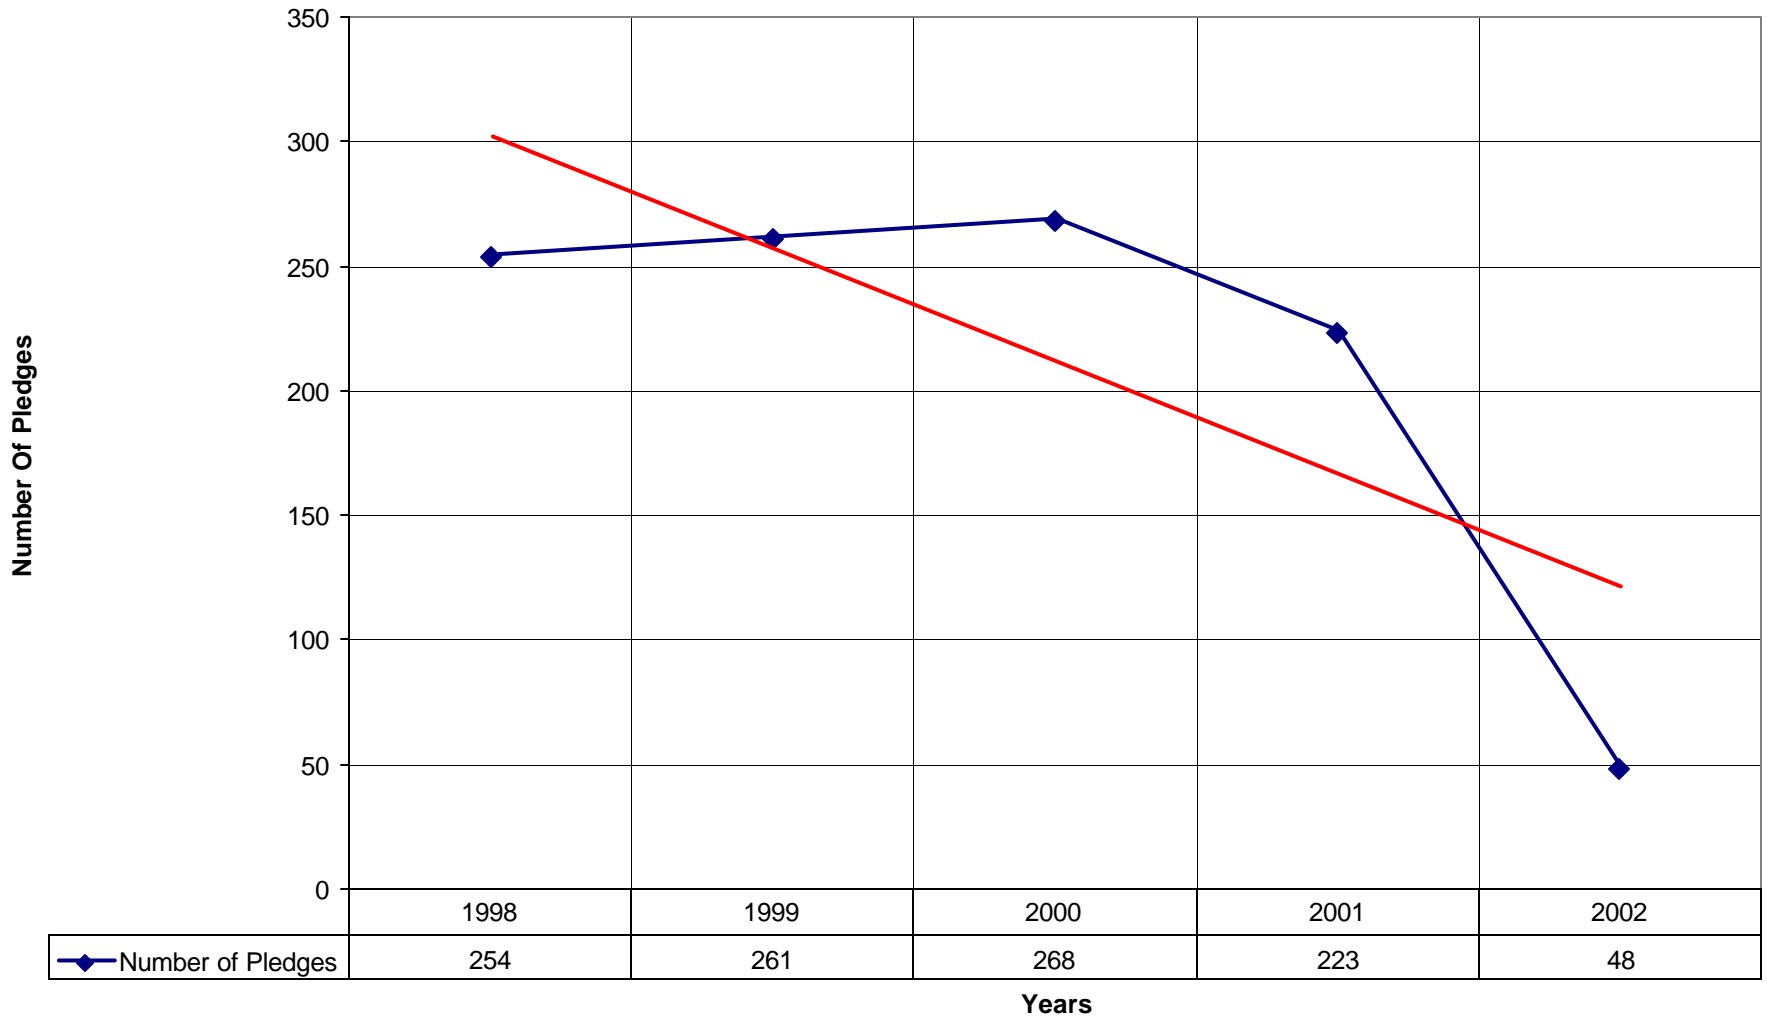

◆ Average Sunday Attendance — Linear (Average Sunday Attendance)

4012 Holy Family Episcopal Church ND

◆ Average Sunday Attendance
 ■ EasterAttendance
 — Linear (Average Sunday Attendance)
 — Linear (EasterAttendance)

4012 Holy Family Episcopal Church ND

◆ EasterAttendance — Linear (EasterAttendance)

4012 Holy Family Episcopal Church ND

Number of Baptism Linear (Number of Baptism)

4012 Holy Family Episcopal Church ND

◆ Amt Pledge Payments from Congregation — Linear (Amt Pledge Payments from Congregation)

4012 Holy Family Episcopal Church ND

◆ Number of Pledges — Linear (Number of Pledges)

4012 Holy Family Episcopal Church ND

◆ Average Sunday Attendance — Linear (Average Sunday Attendance)

4012 Holy Family Episcopal Church ND