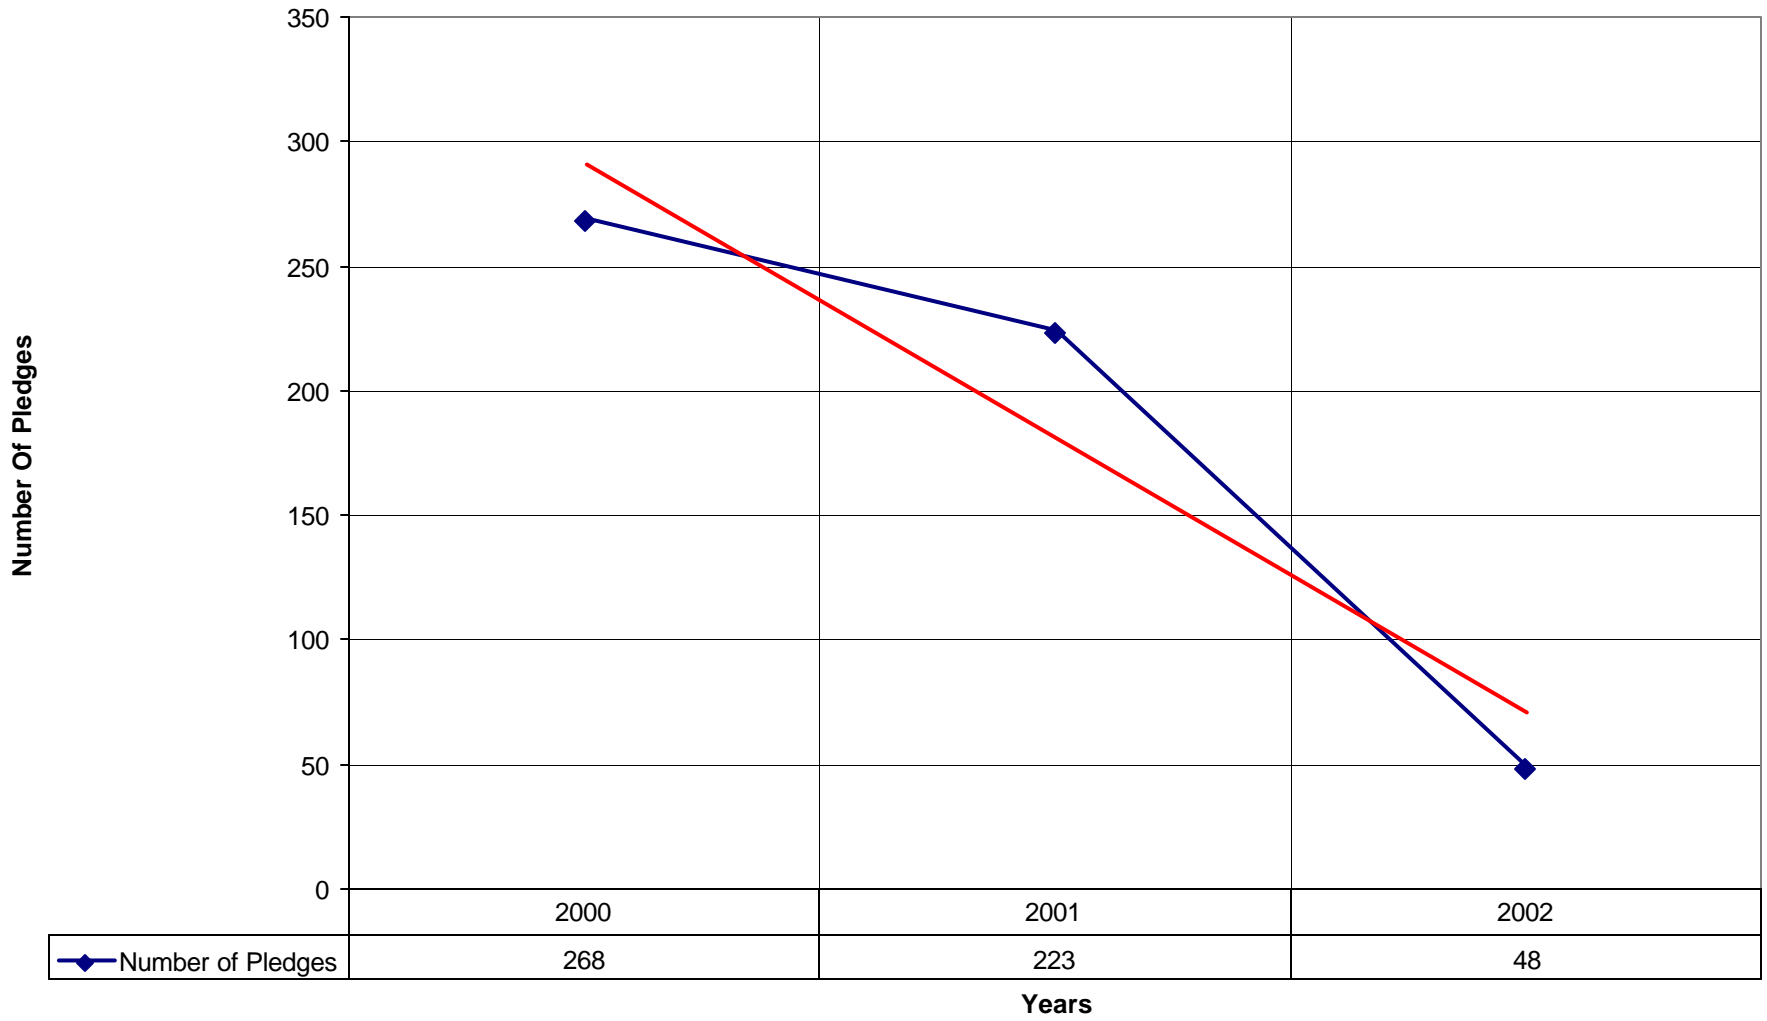

4012 Holy Family Episcopal Church ND

◆ Number of Pledges

◆ Number of Pledges — Linear (Number of Pledges)