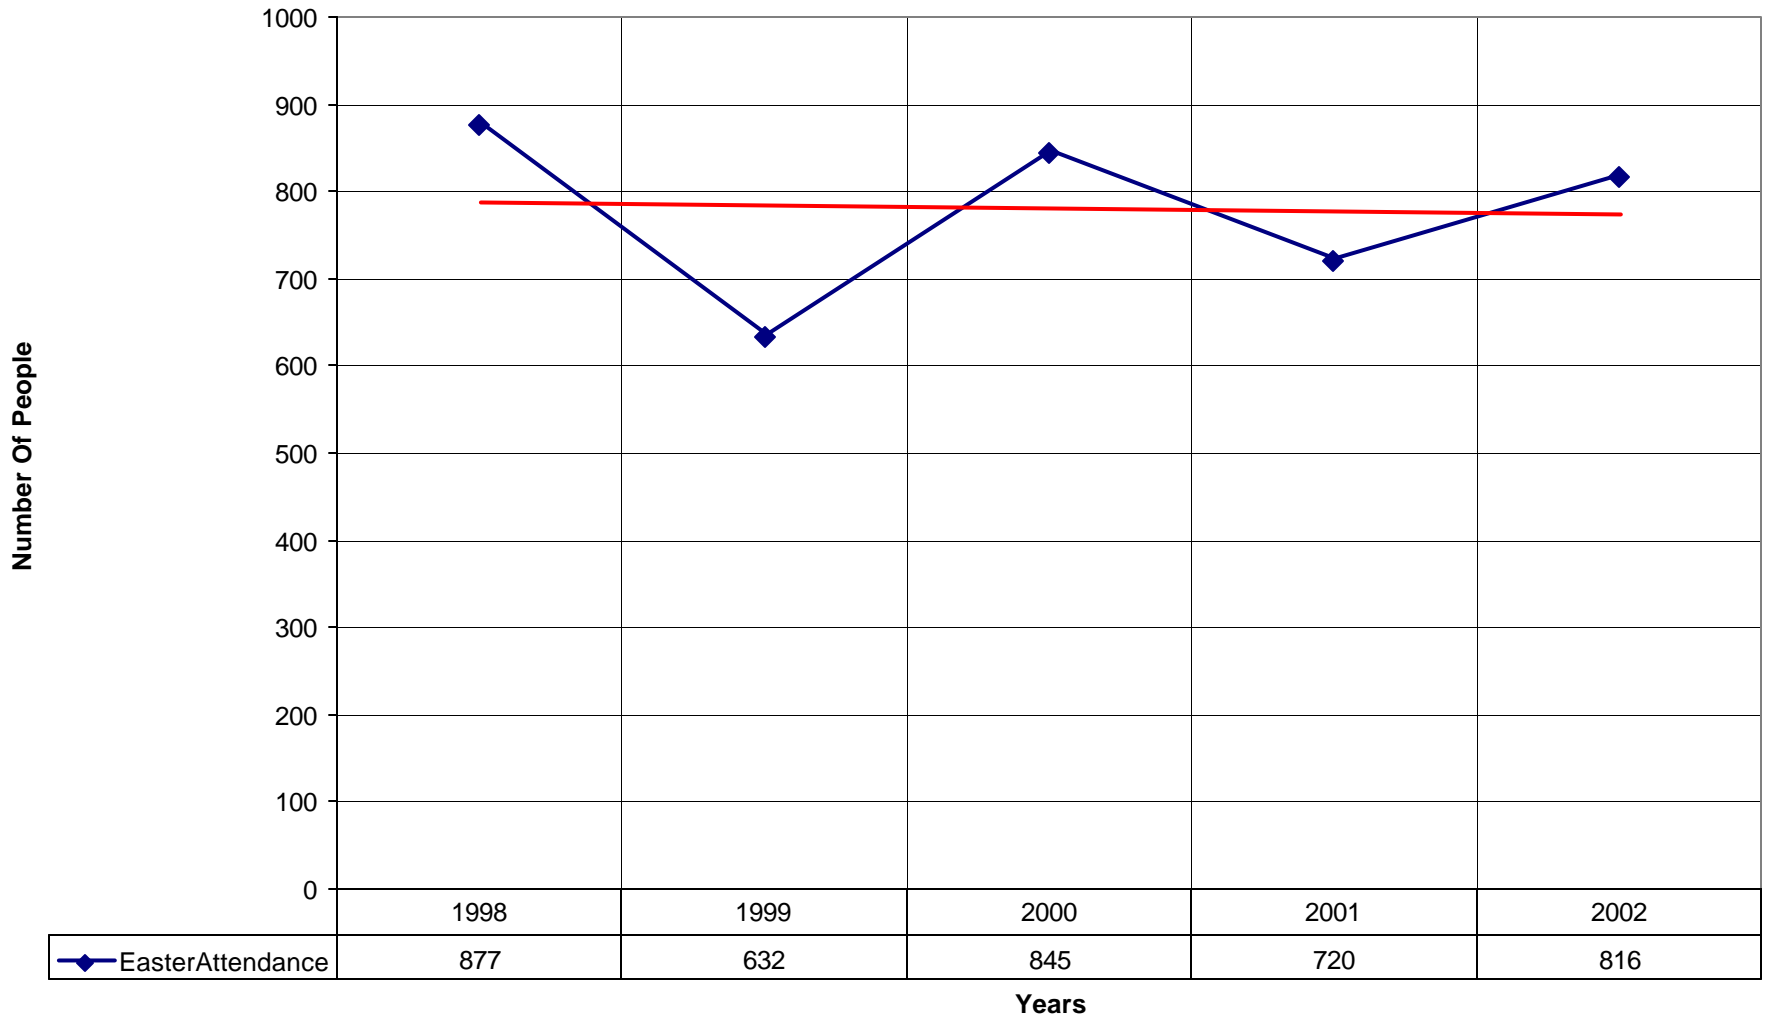

4012 Holy Family Episcopal Church ND

◆ EasterAttendance — Linear (EasterAttendance)