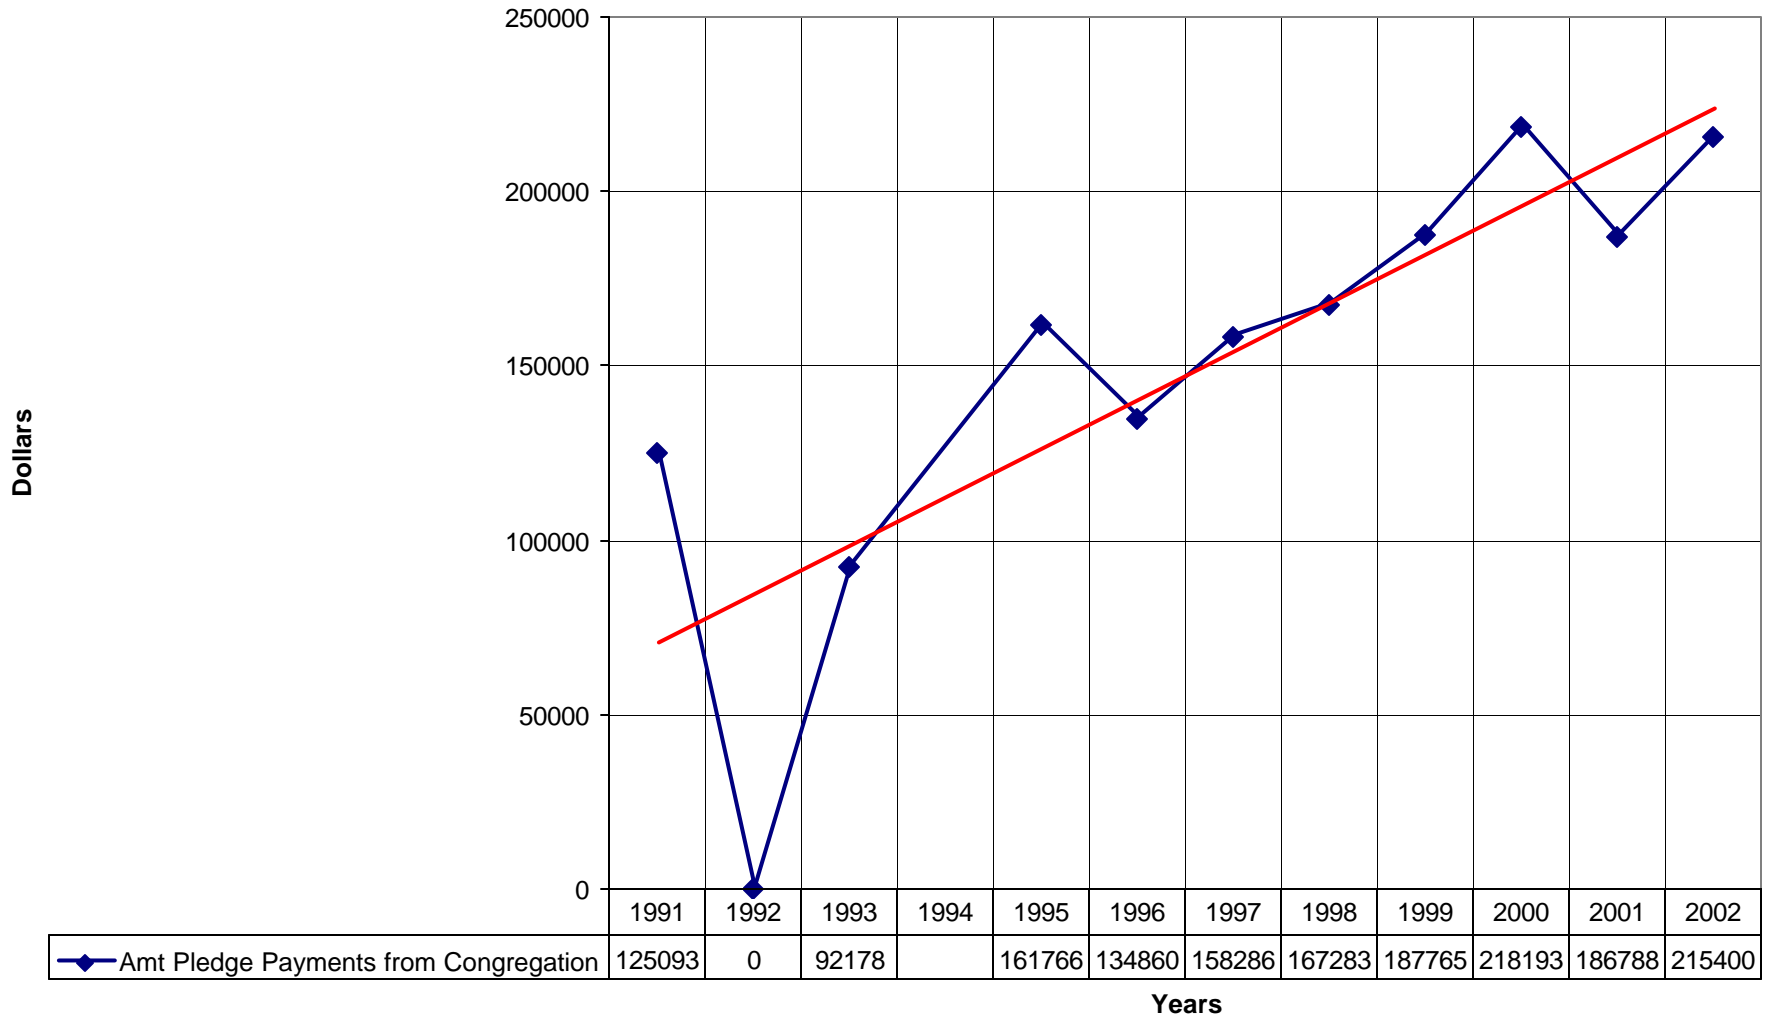

4012 Holy Family Episcopal Church ND

◆ Amt Pledge Payments from Congregation — Linear (Amt Pledge Payments from Congregation)