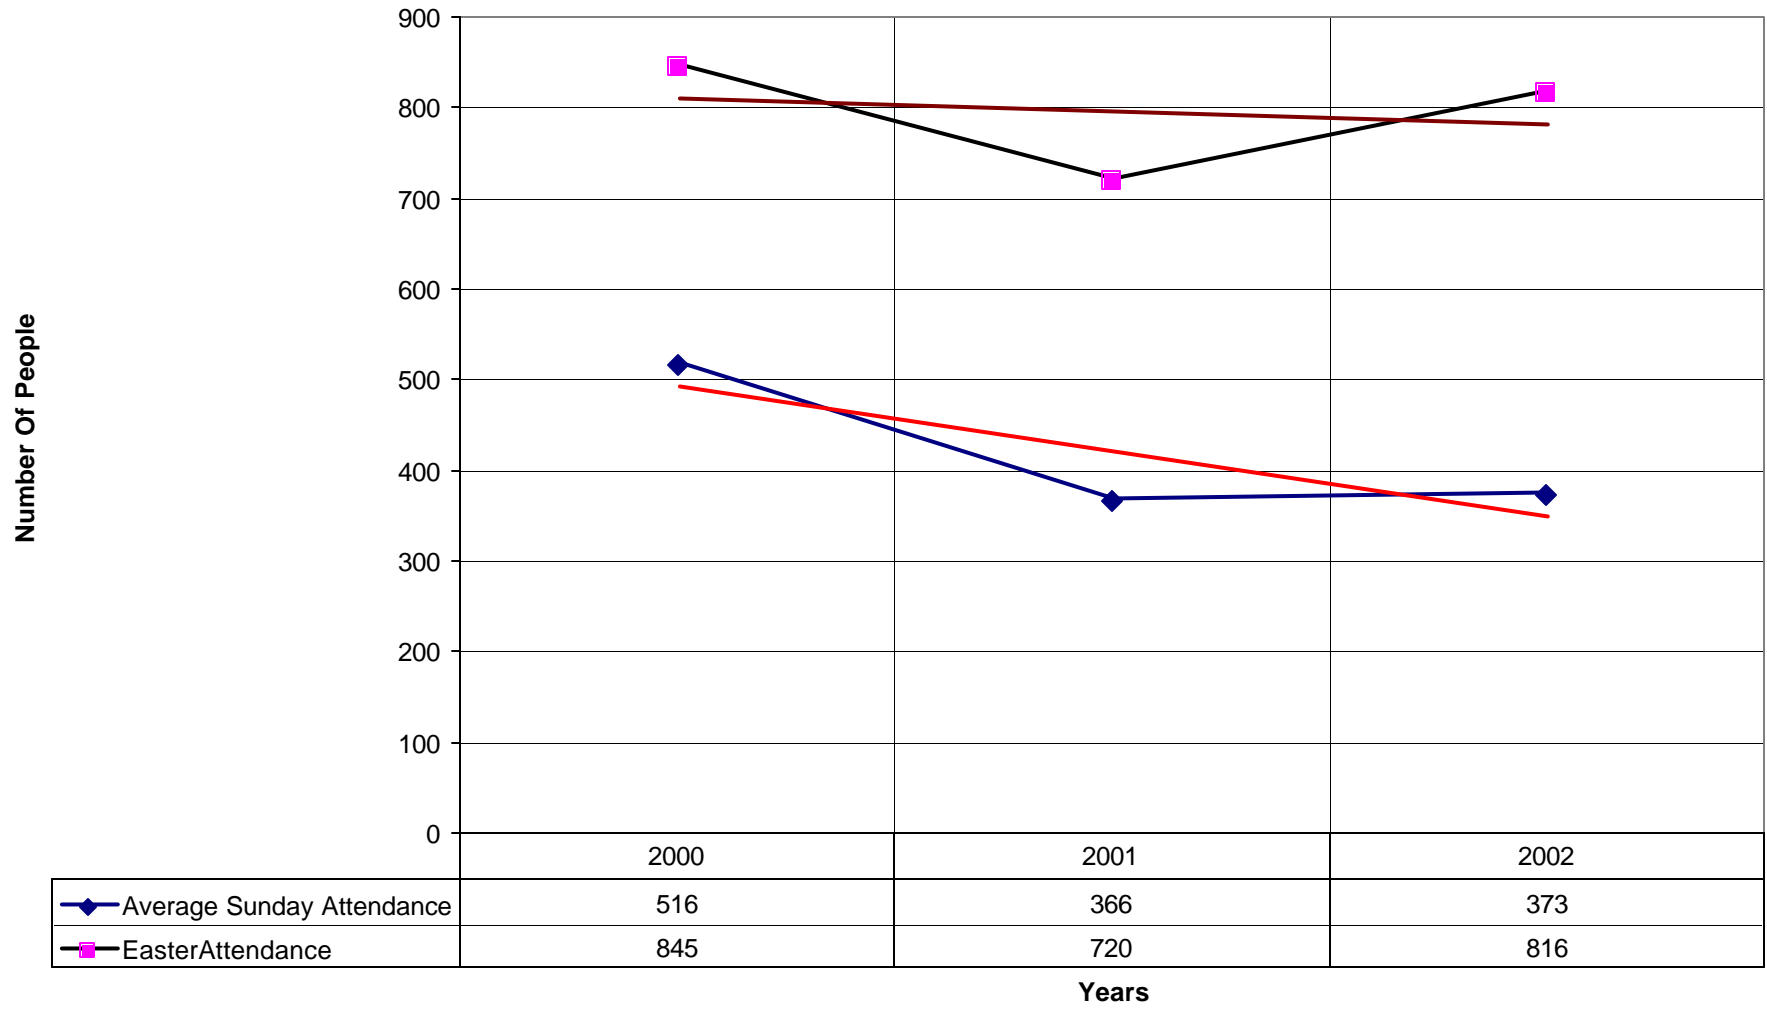

4012 Holy Family Episcopal Church ND

◆ Number of Pledges — Linear (Number of Pledges)

4012 Holy Family Episcopal Church ND

◆ Average Sunday Attendance — Linear (Average Sunday Attendance)

4012 Holy Family Episcopal Church ND

◆ Average Sunday Attendance
 ■ EasterAttendance
 — Linear (Average Sunday Attendance)
 — Linear (EasterAttendance)

4012 Holy Family Episcopal Church ND

◆ EasterAttendance — Linear (EasterAttendance)

4012 Holy Family Episcopal Church ND