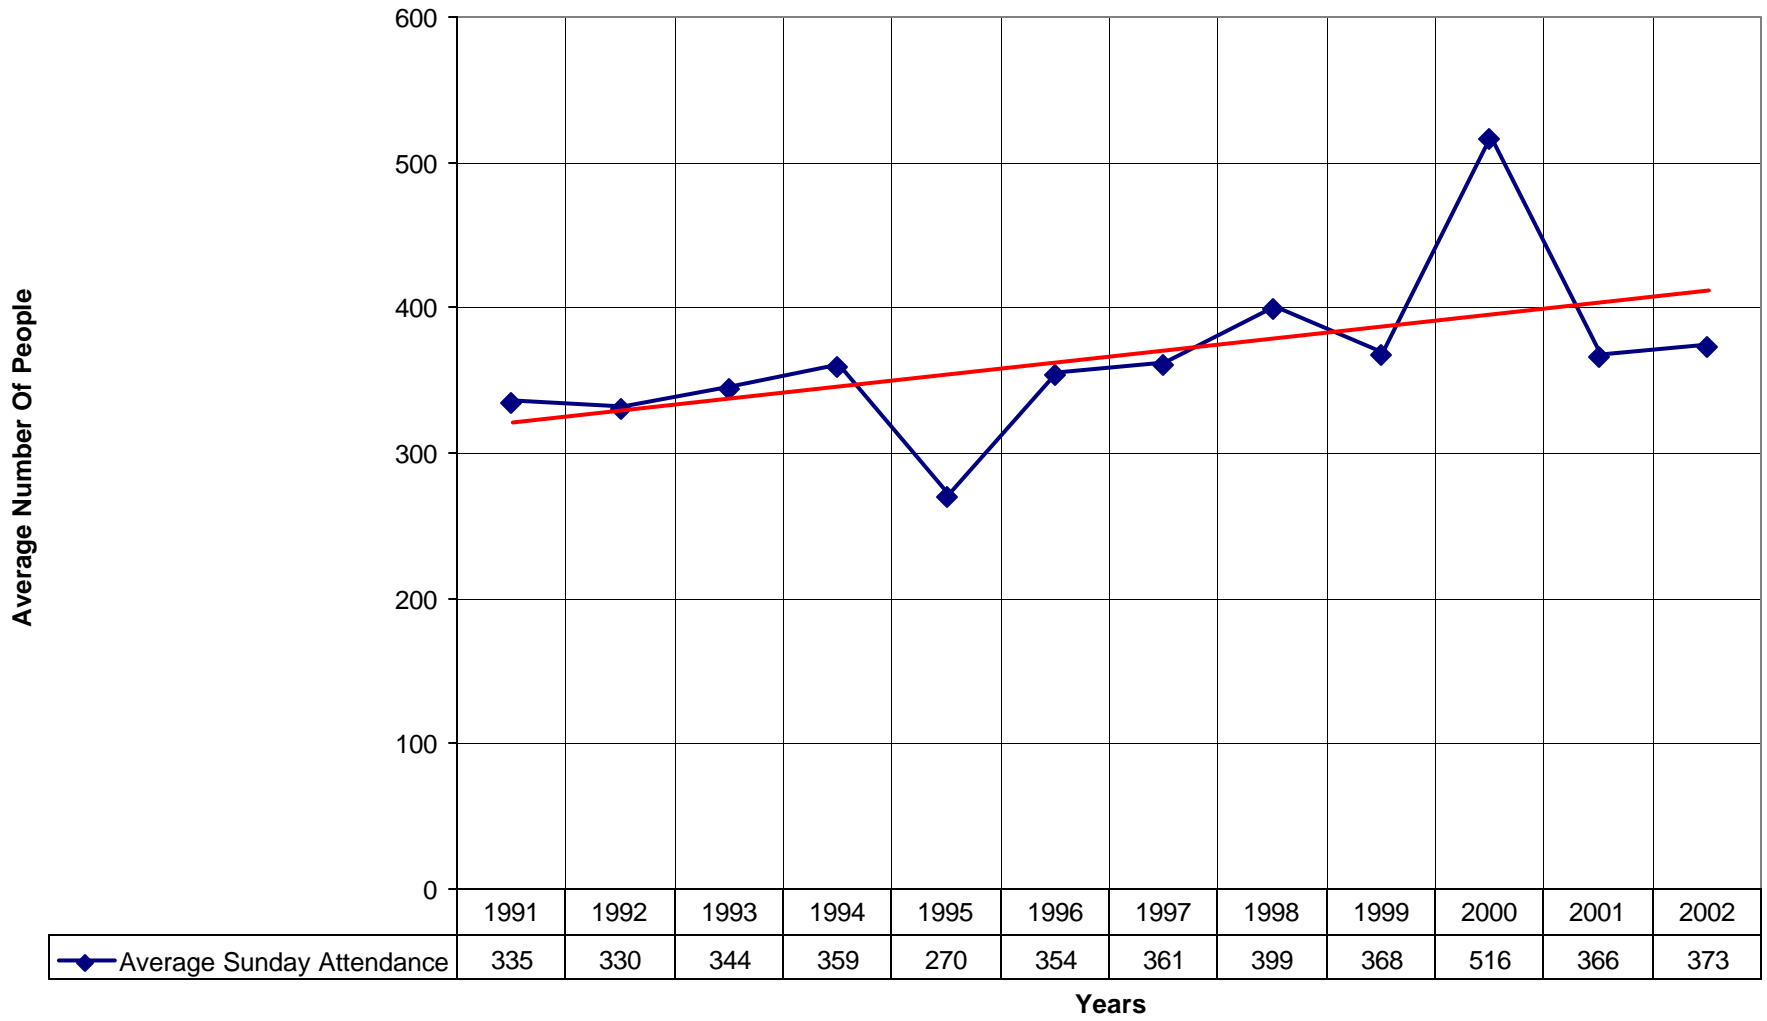

4012 Holy Family Episcopal Church ND

◆ Average Sunday Attendance
 ■ EasterAttendance
 — Linear (Average Sunday Attendance)
 — Linear (EasterAttendance)

4012 Holy Family Episcopal Church ND

◆ EasterAttendance — Linear (EasterAttendance)

◆ Average Sunday Attendance — Linear (Average Sunday Attendance)

4012 Holy Family Episcopal Church ND

◆ Average Sunday Attendance
 ■ EasterAttendance
 — Linear (Average Sunday Attendance)
 — Linear (EasterAttendance)