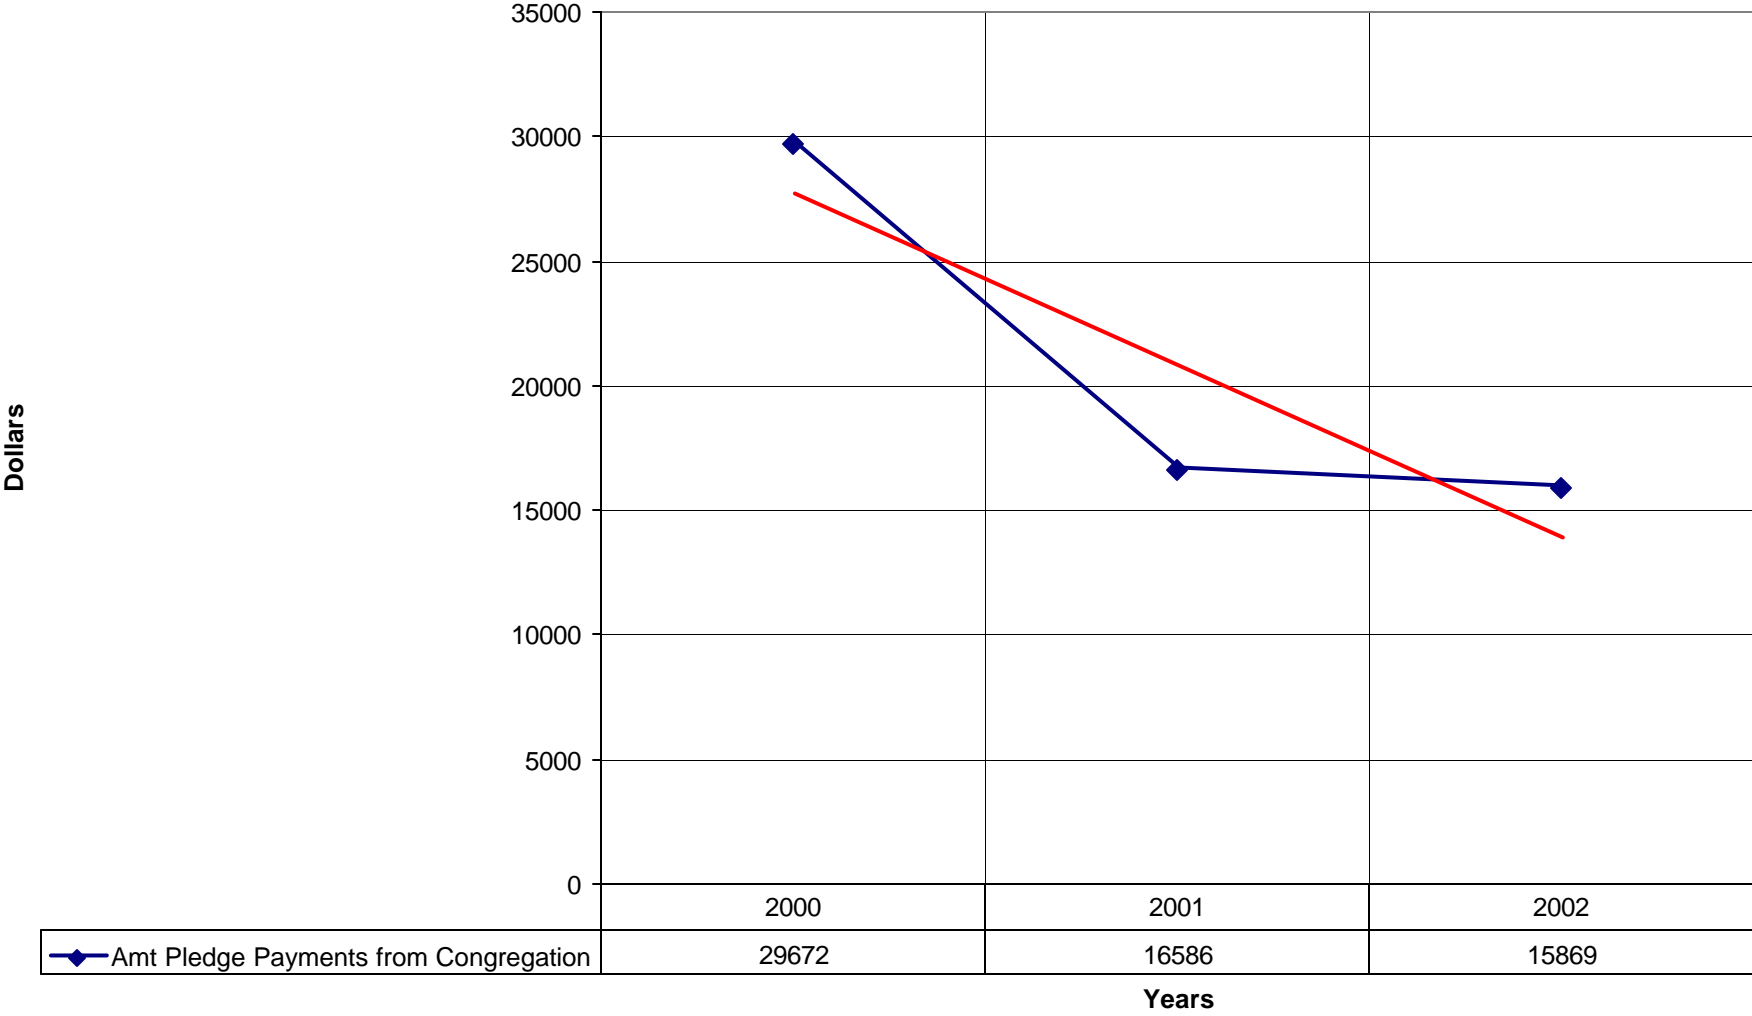

4009 Holy Cross Episcopal Church ND

—◆— EasterAttendance — Linear (EasterAttendance)

4009 Holy Cross Episcopal Church ND

4009 Holy Cross Episcopal Church ND

◆ Amt Pledge Payments from Congregation — Linear (Amt Pledge Payments from Congregation)