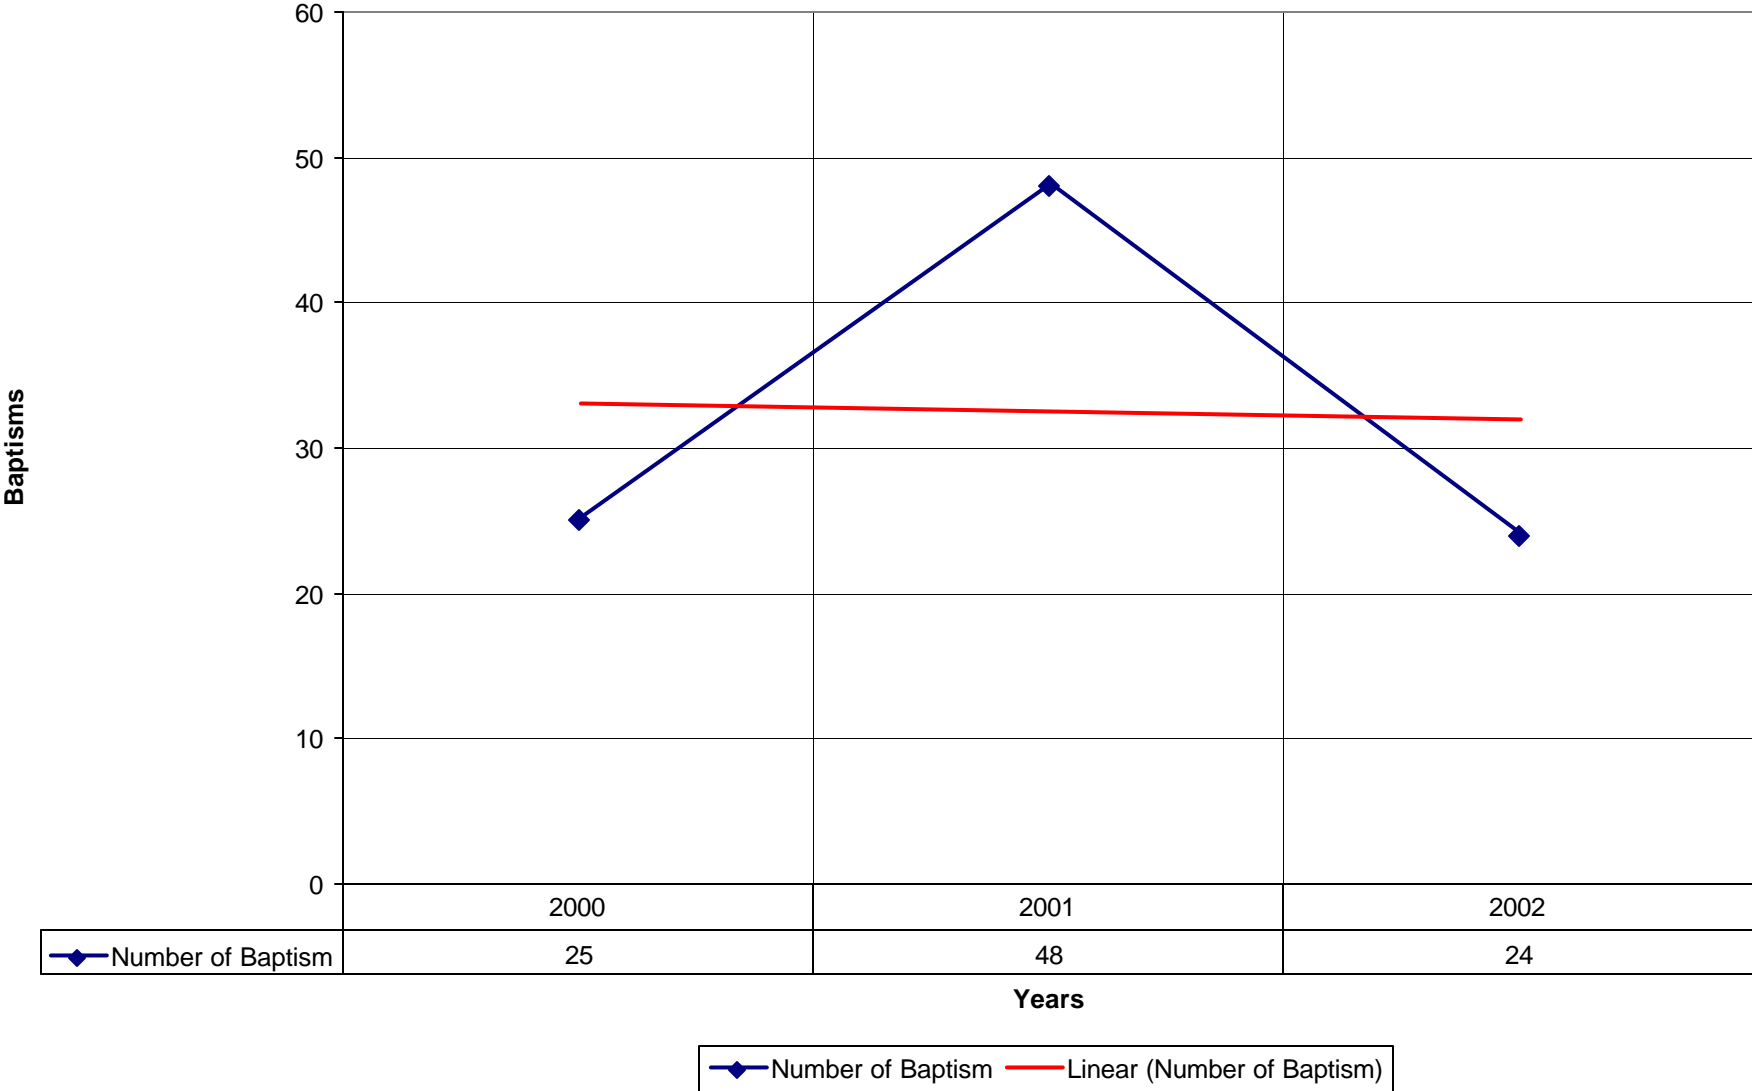

4009 Holy Cross Episcopal Church ND