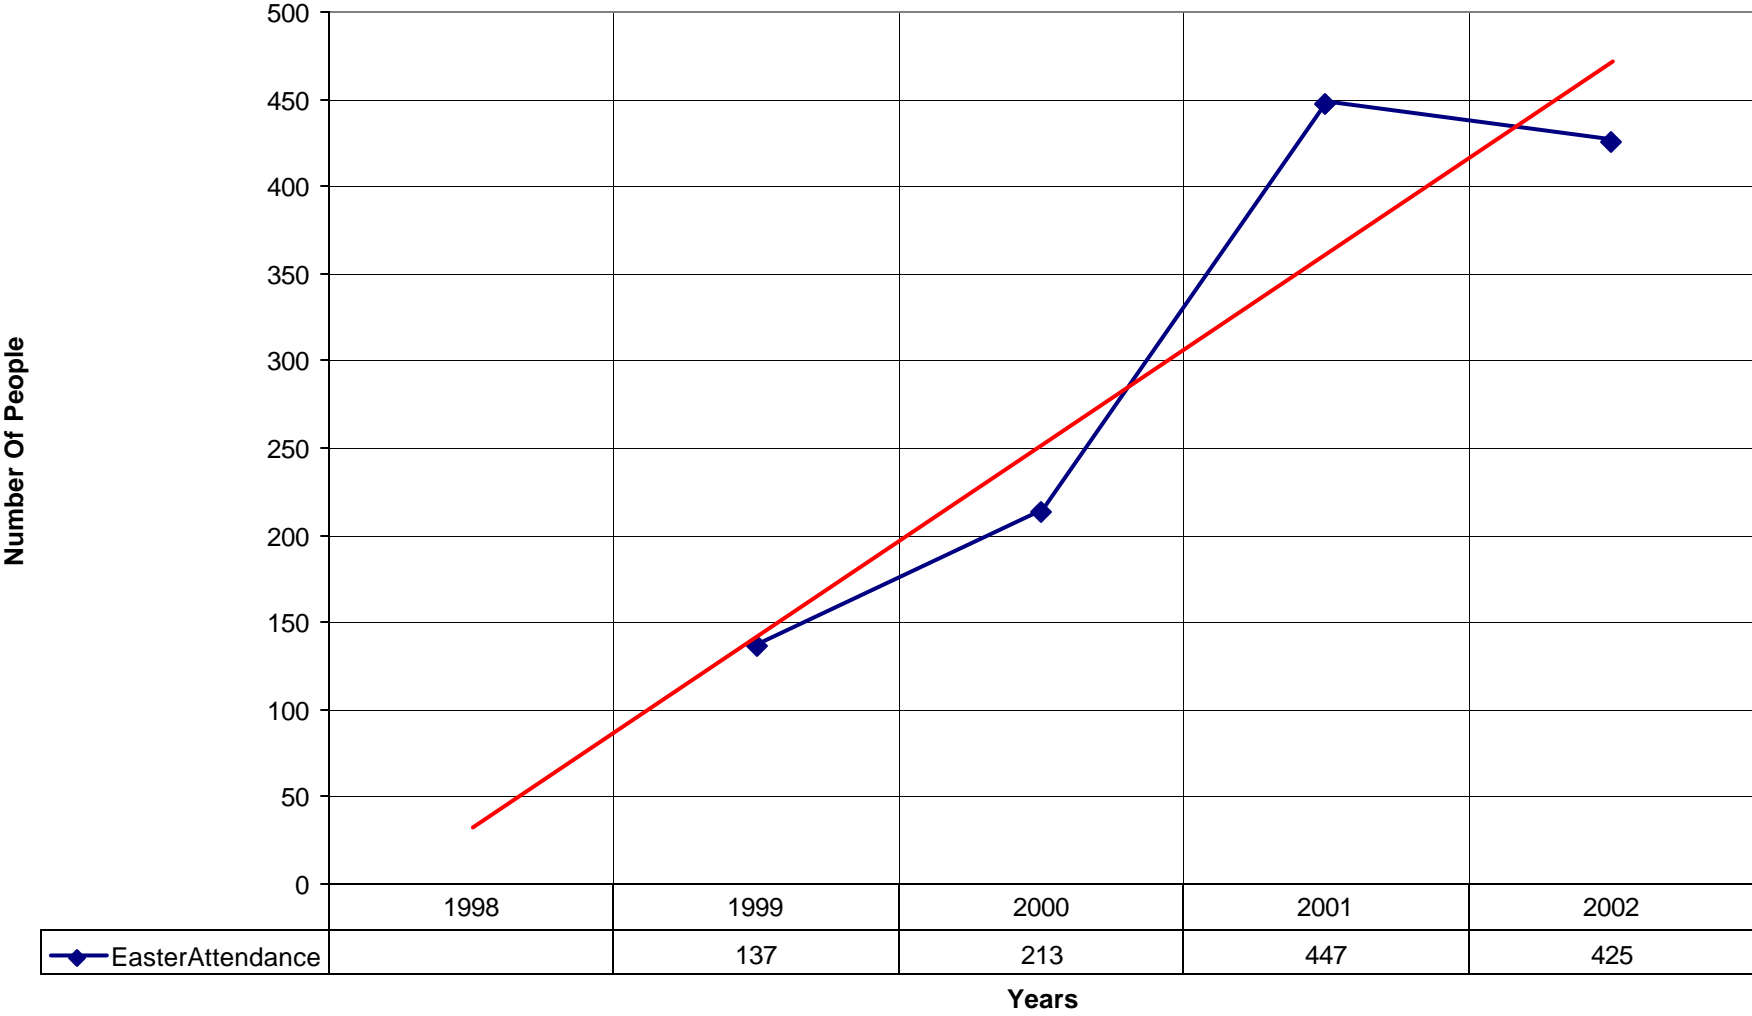

4009 Holy Cross Episcopal Church ND

◆ Average Sunday Attendance
 ■ EasterAttendance
 — Linear (Average Sunday Attendance)
 — Linear (EasterAttendance)

4009 Holy Cross Episcopal Church ND

4009 Holy Cross Episcopal Church ND

4009 Holy Cross Episcopal Church ND

◆ Amt Pledge Payments from Congregation — Linear (Amt Pledge Payments from Congregation)

4009 Holy Cross Episcopal Church ND

4009 Holy Cross Episcopal Church ND

◆ Average Sunday Attendance — Linear (Average Sunday Attendance)

4009 Holy Cross Episcopal Church ND

◆ Average Sunday Attendance
 ■ EasterAttendance
 — Linear (Average Sunday Attendance)
 — Linear (EasterAttendance)

4009 Holy Cross Episcopal Church ND

—◆— EasterAttendance — Linear (EasterAttendance)