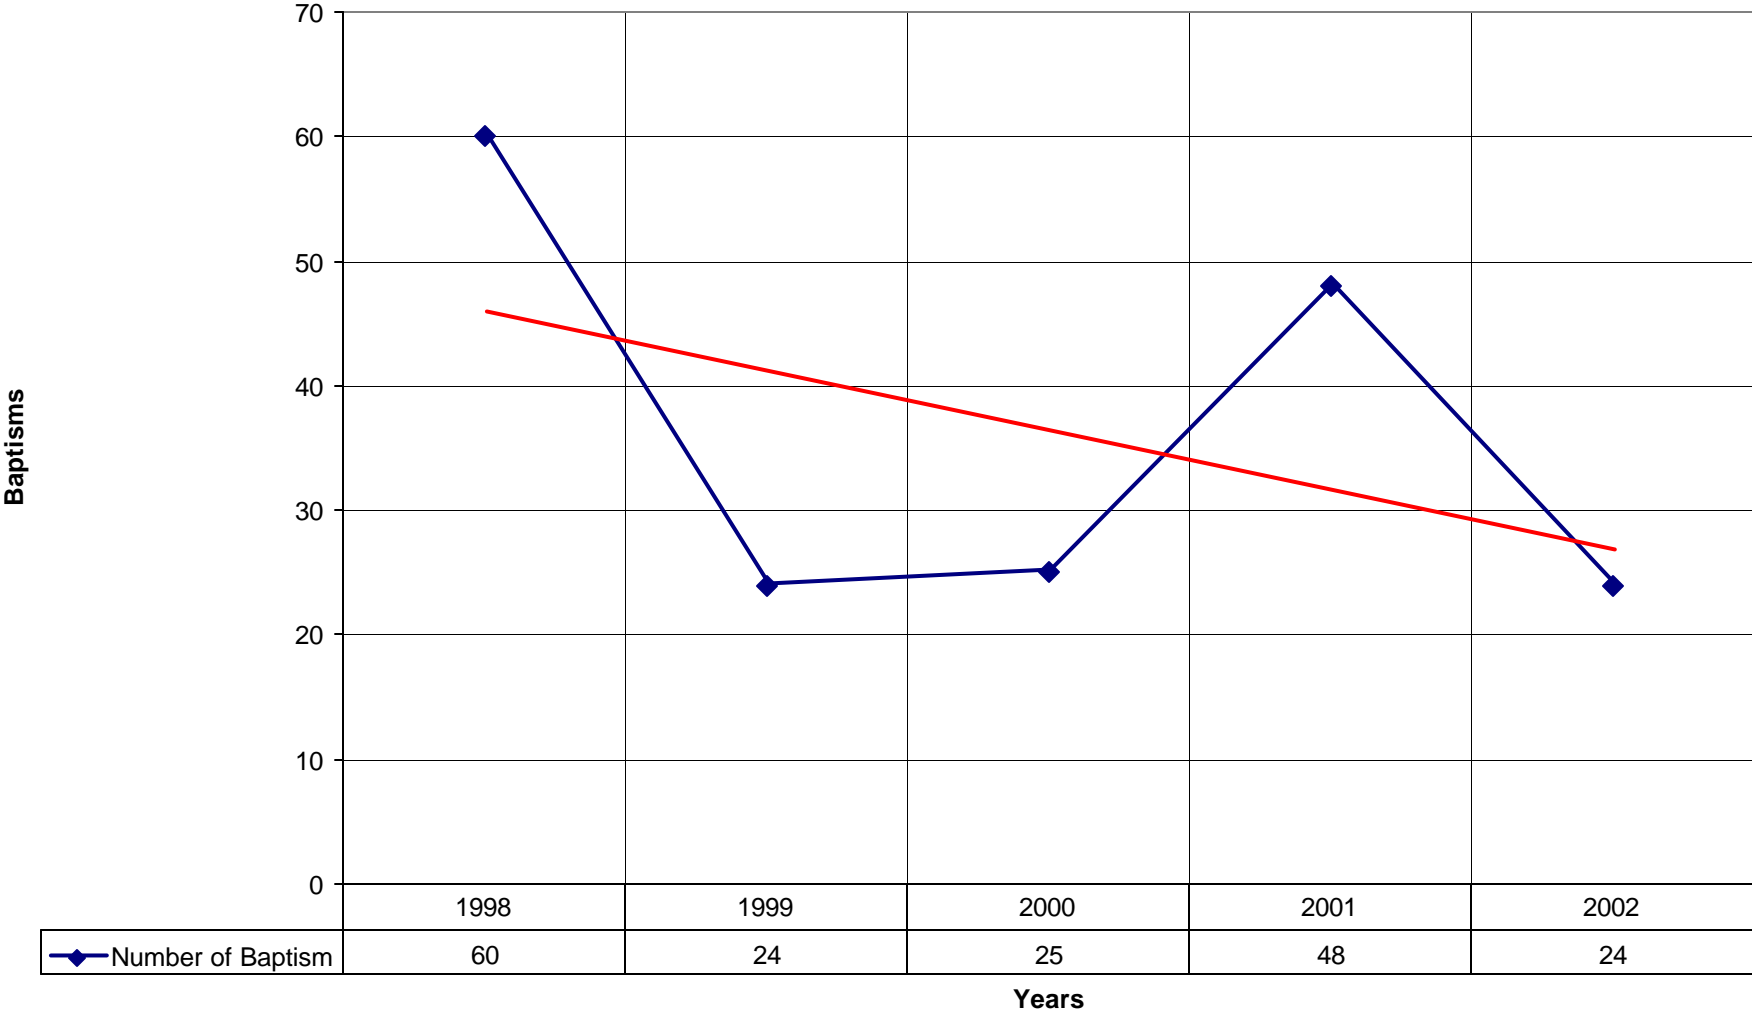

4009 Holy Cross Episcopal Church ND

Number of Baptism Linear (Number of Baptism)