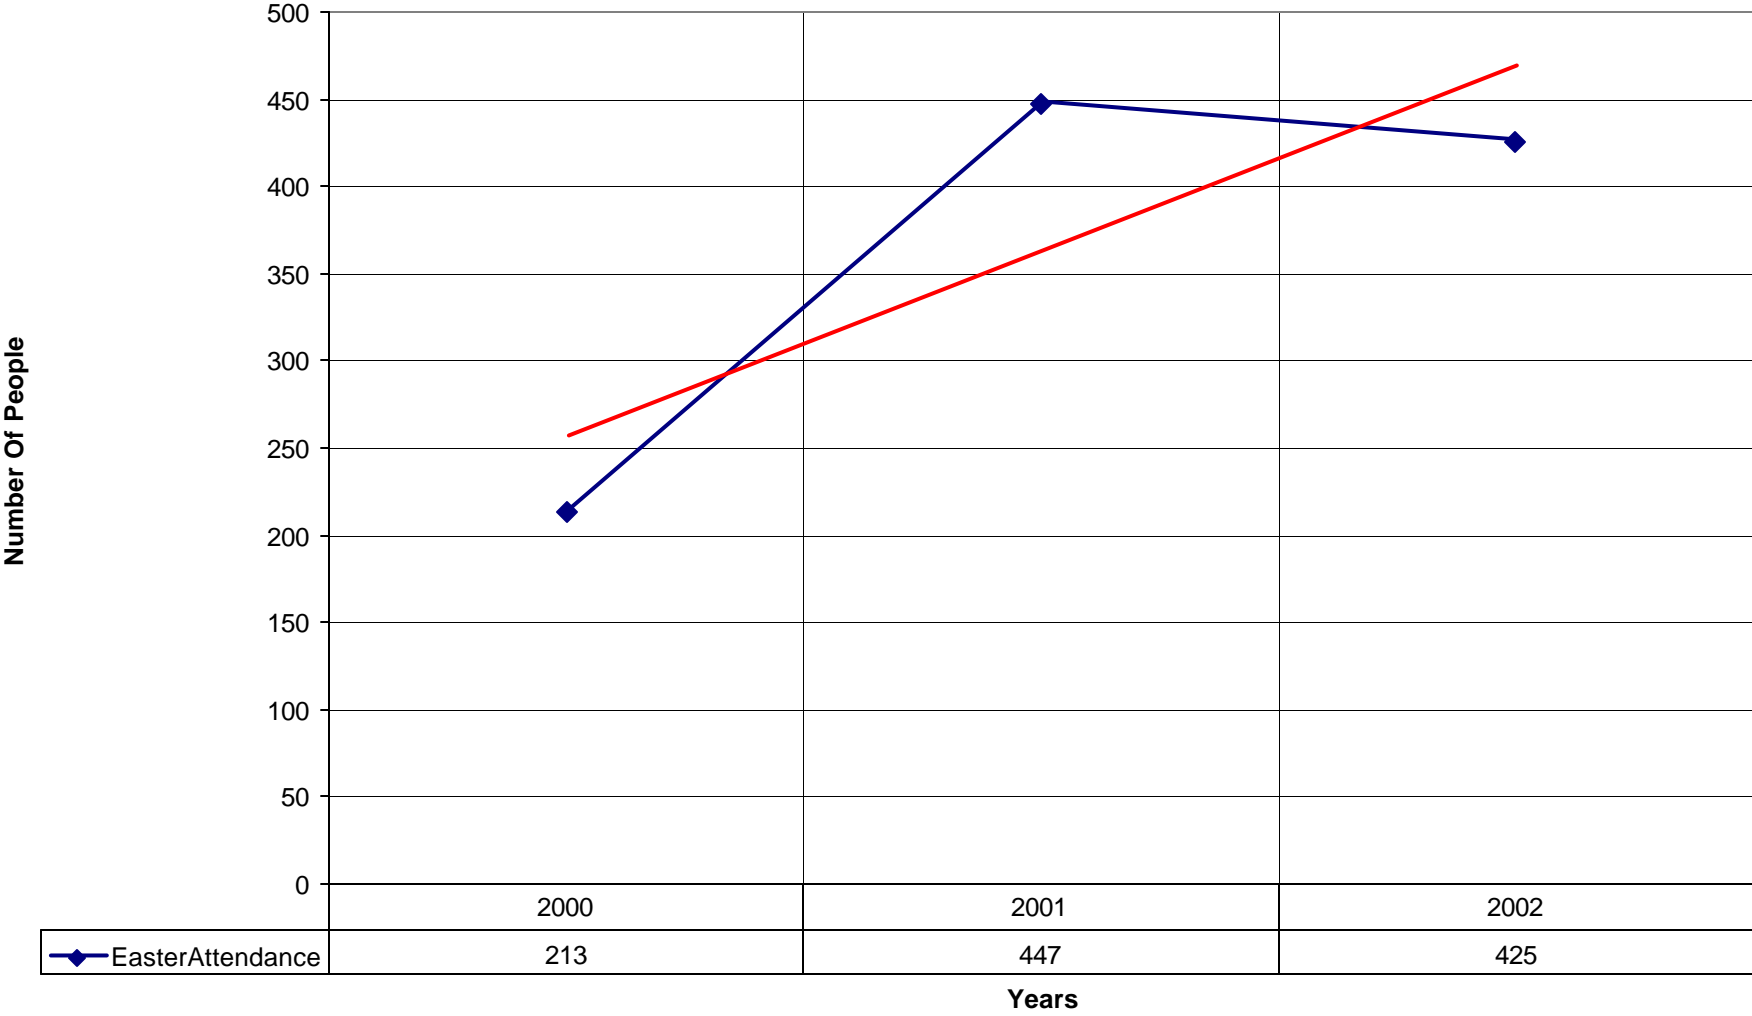

4009 Holy Cross Episcopal Church ND

—◆— EasterAttendance — Linear (EasterAttendance)