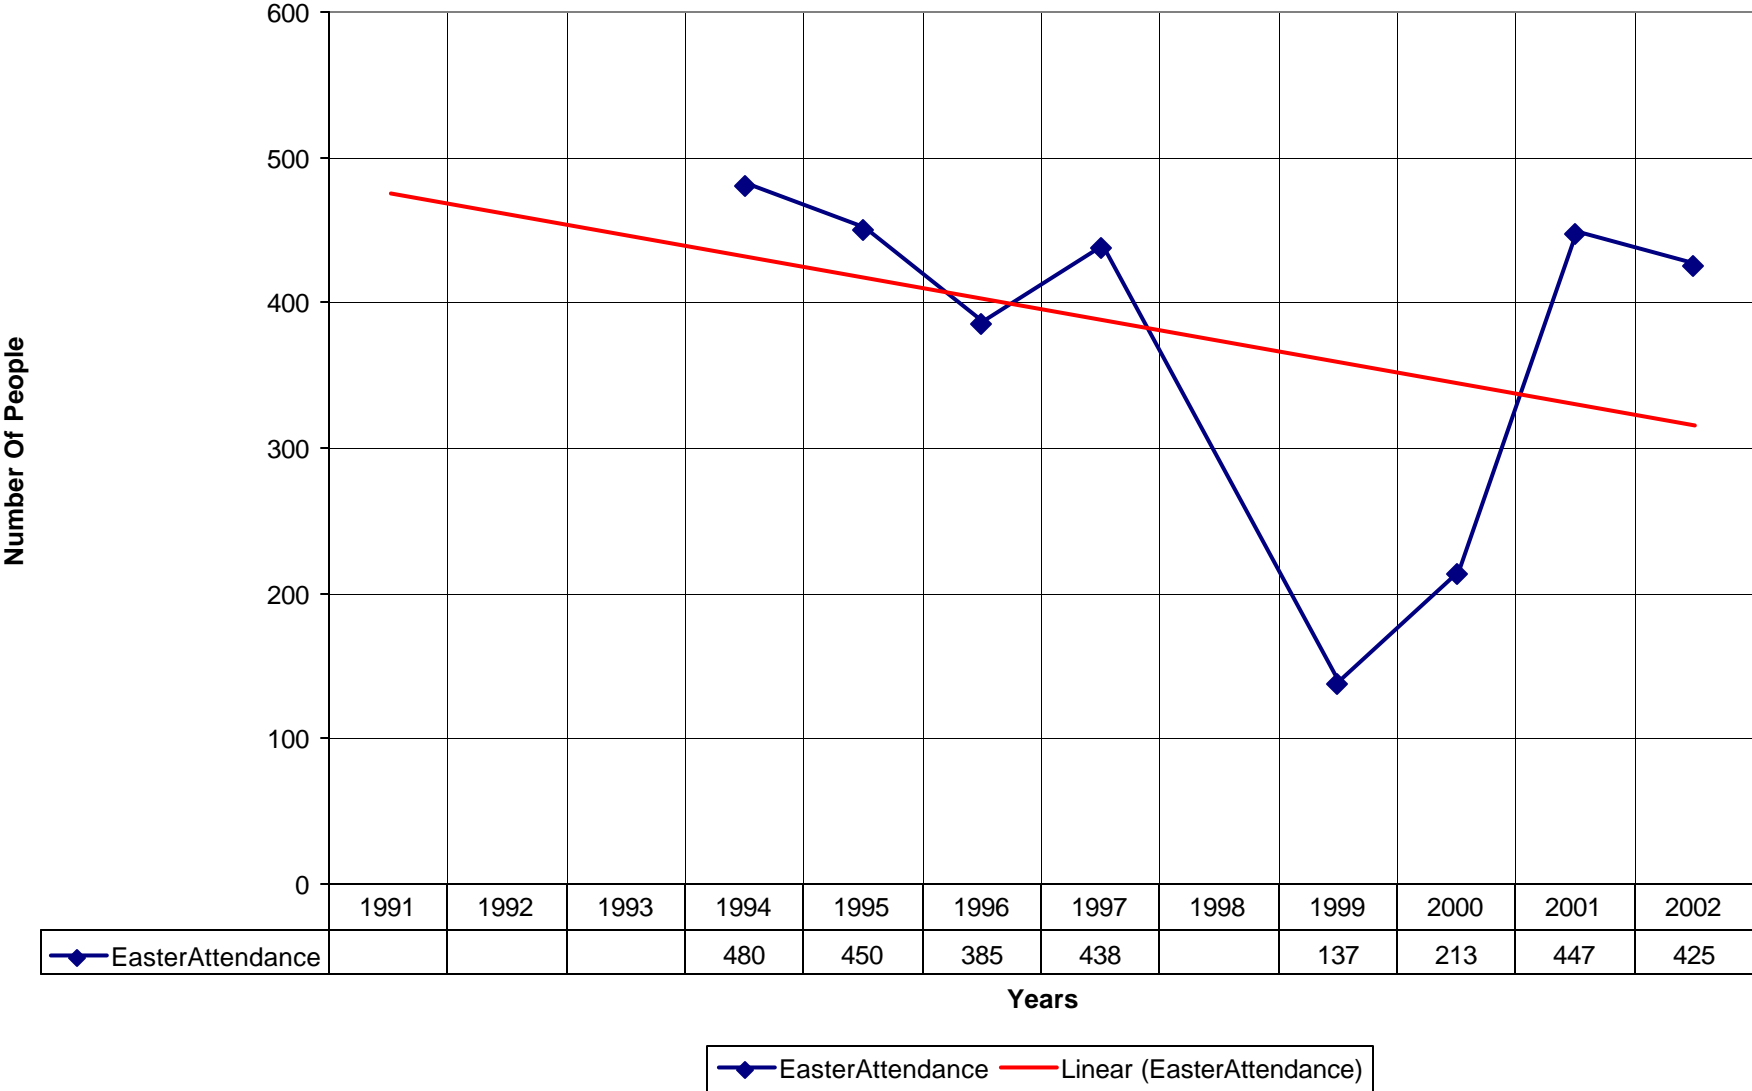

4009 Holy Cross Episcopal Church ND

◆ Average Sunday Attendance
 ■ EasterAttendance
 — Linear (Average Sunday Attendance)
 — Linear (EasterAttendance)

4009 Holy Cross Episcopal Church ND

4009 Holy Cross Episcopal Church ND

4009 Holy Cross Episcopal Church ND

◆ Average Sunday Attendance
 ■ EasterAttendance
 — Linear (Average Sunday Attendance)
 — Linear (EasterAttendance)

4009 Holy Cross Episcopal Church ND

—◆— EasterAttendance — Linear (EasterAttendance)