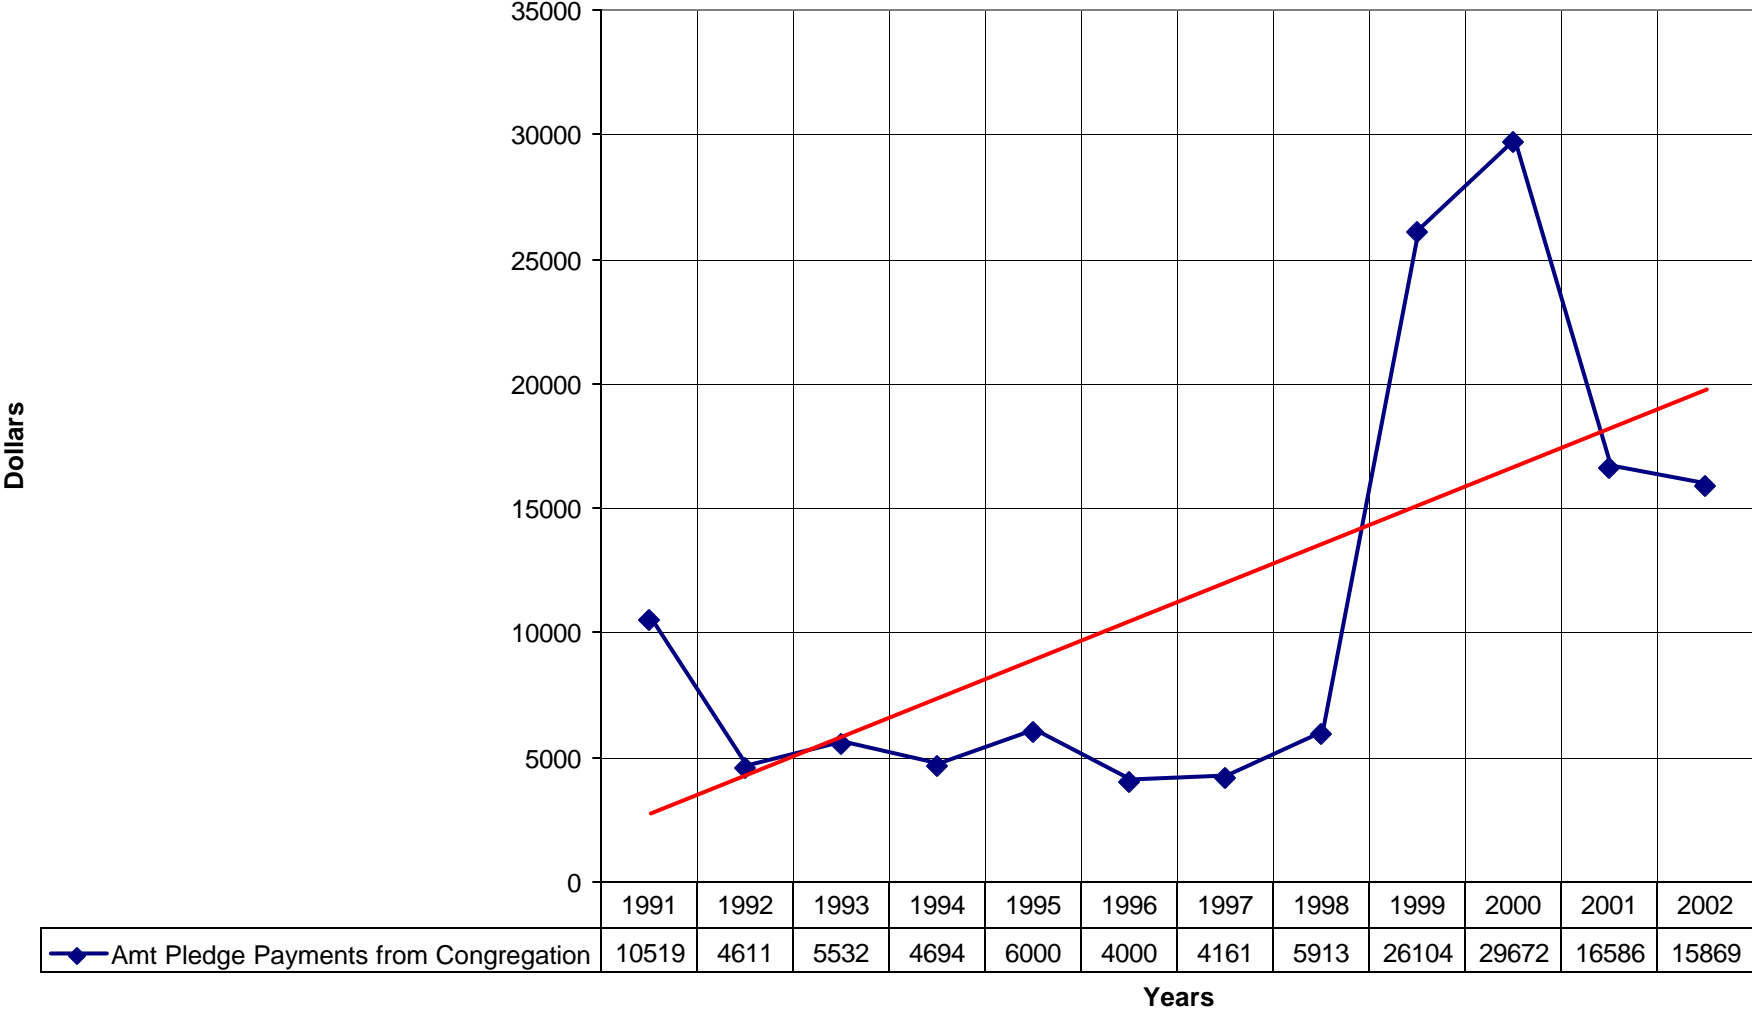

4009 Holy Cross Episcopal Church ND

◆ Average Sunday Attendance
 ■ EasterAttendance
 — Linear (Average Sunday Attendance)
 — Linear (EasterAttendance)

4009 Holy Cross Episcopal Church ND

4009 Holy Cross Episcopal Church ND

4009 Holy Cross Episcopal Church ND

◆ Amt Pledge Payments from Congregation — Linear (Amt Pledge Payments from Congregation)

4009 Holy Cross Episcopal Church ND

4009 Holy Cross Episcopal Church ND

◆ Average Sunday Attendance — Linear (Average Sunday Attendance)

4009 Holy Cross Episcopal Church ND

◆ Average Sunday Attendance
 ■ EasterAttendance
 — Linear (Average Sunday Attendance)
 — Linear (EasterAttendance)

4009 Holy Cross Episcopal Church ND

—◆— EasterAttendance — Linear (EasterAttendance)