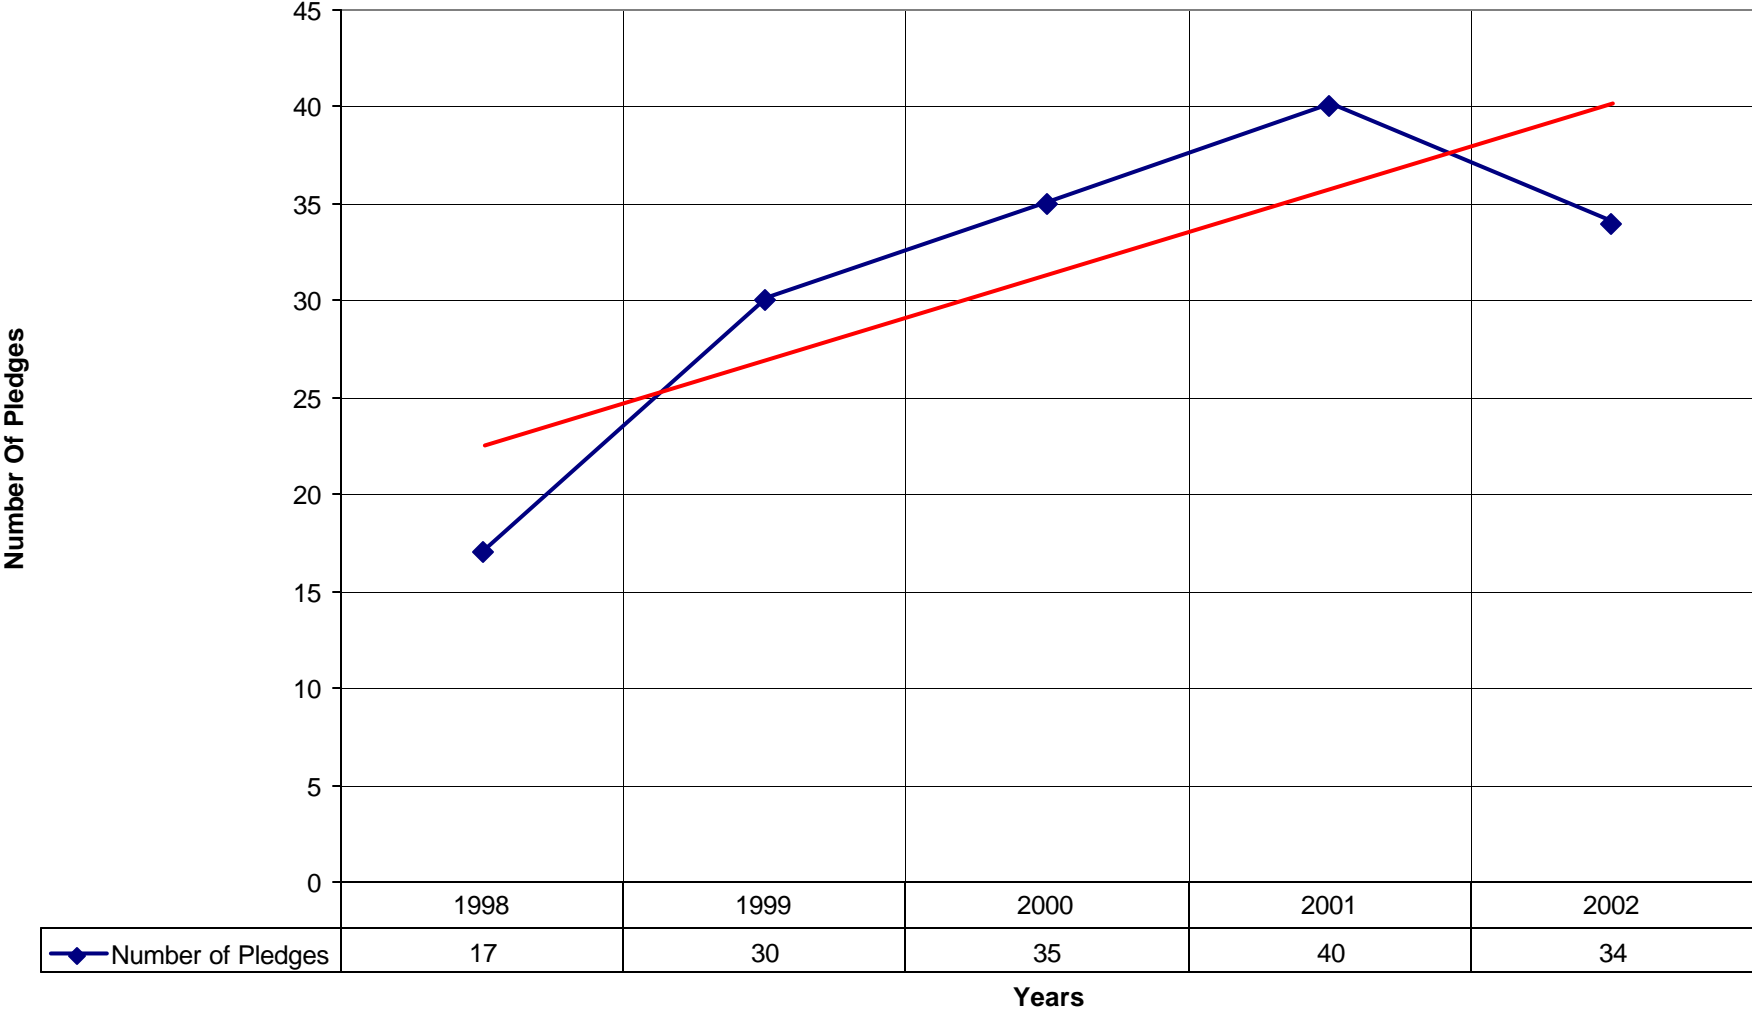

4009 Holy Cross Episcopal Church ND

Number of Pledges Linear (Number of Pledges)