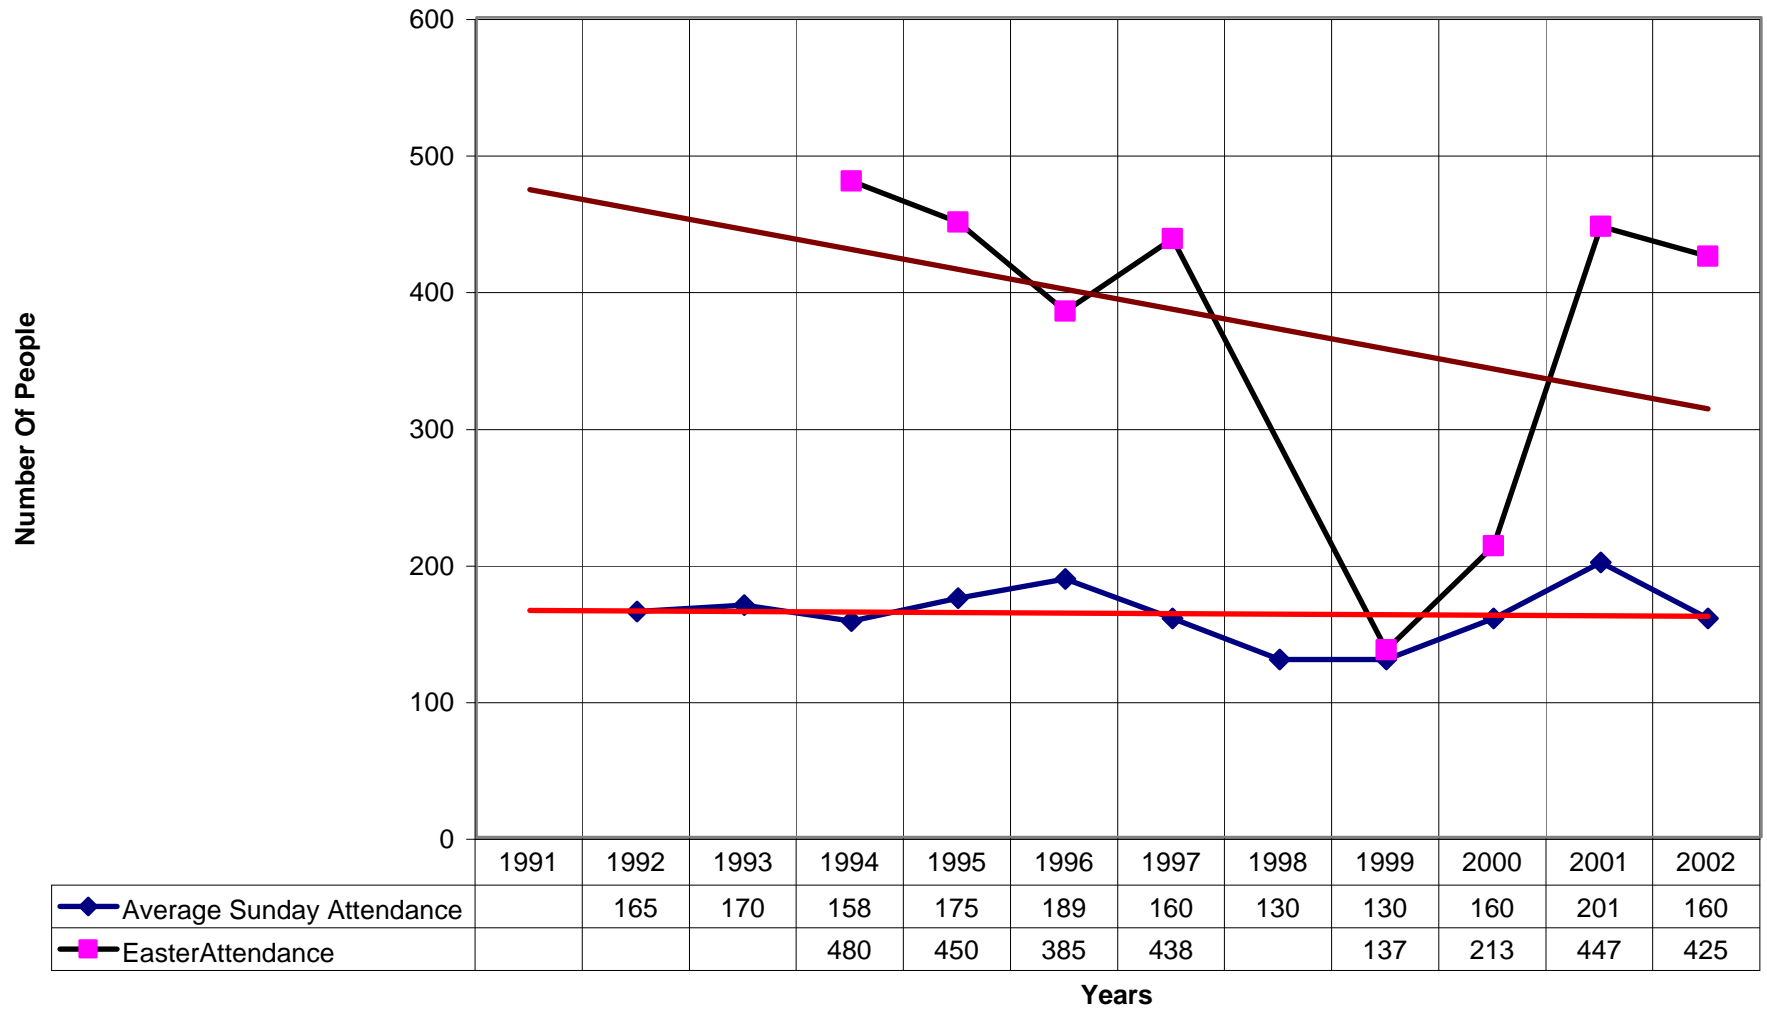

4009 Holy Cross Episcopal Church ND

◆ Average Sunday Attendance
 ■ EasterAttendance
 — Linear (Average Sunday Attendance)
 — Linear (EasterAttendance)

4009 Holy Cross Episcopal Church ND

4009 Holy Cross Episcopal Church ND

4009 Holy Cross Episcopal Church ND

◆ Average Sunday Attendance
 ■ EasterAttendance
 — Linear (Average Sunday Attendance)
 — Linear (EasterAttendance)

4009 Holy Cross Episcopal Church ND

—◆— EasterAttendance — Linear (EasterAttendance)