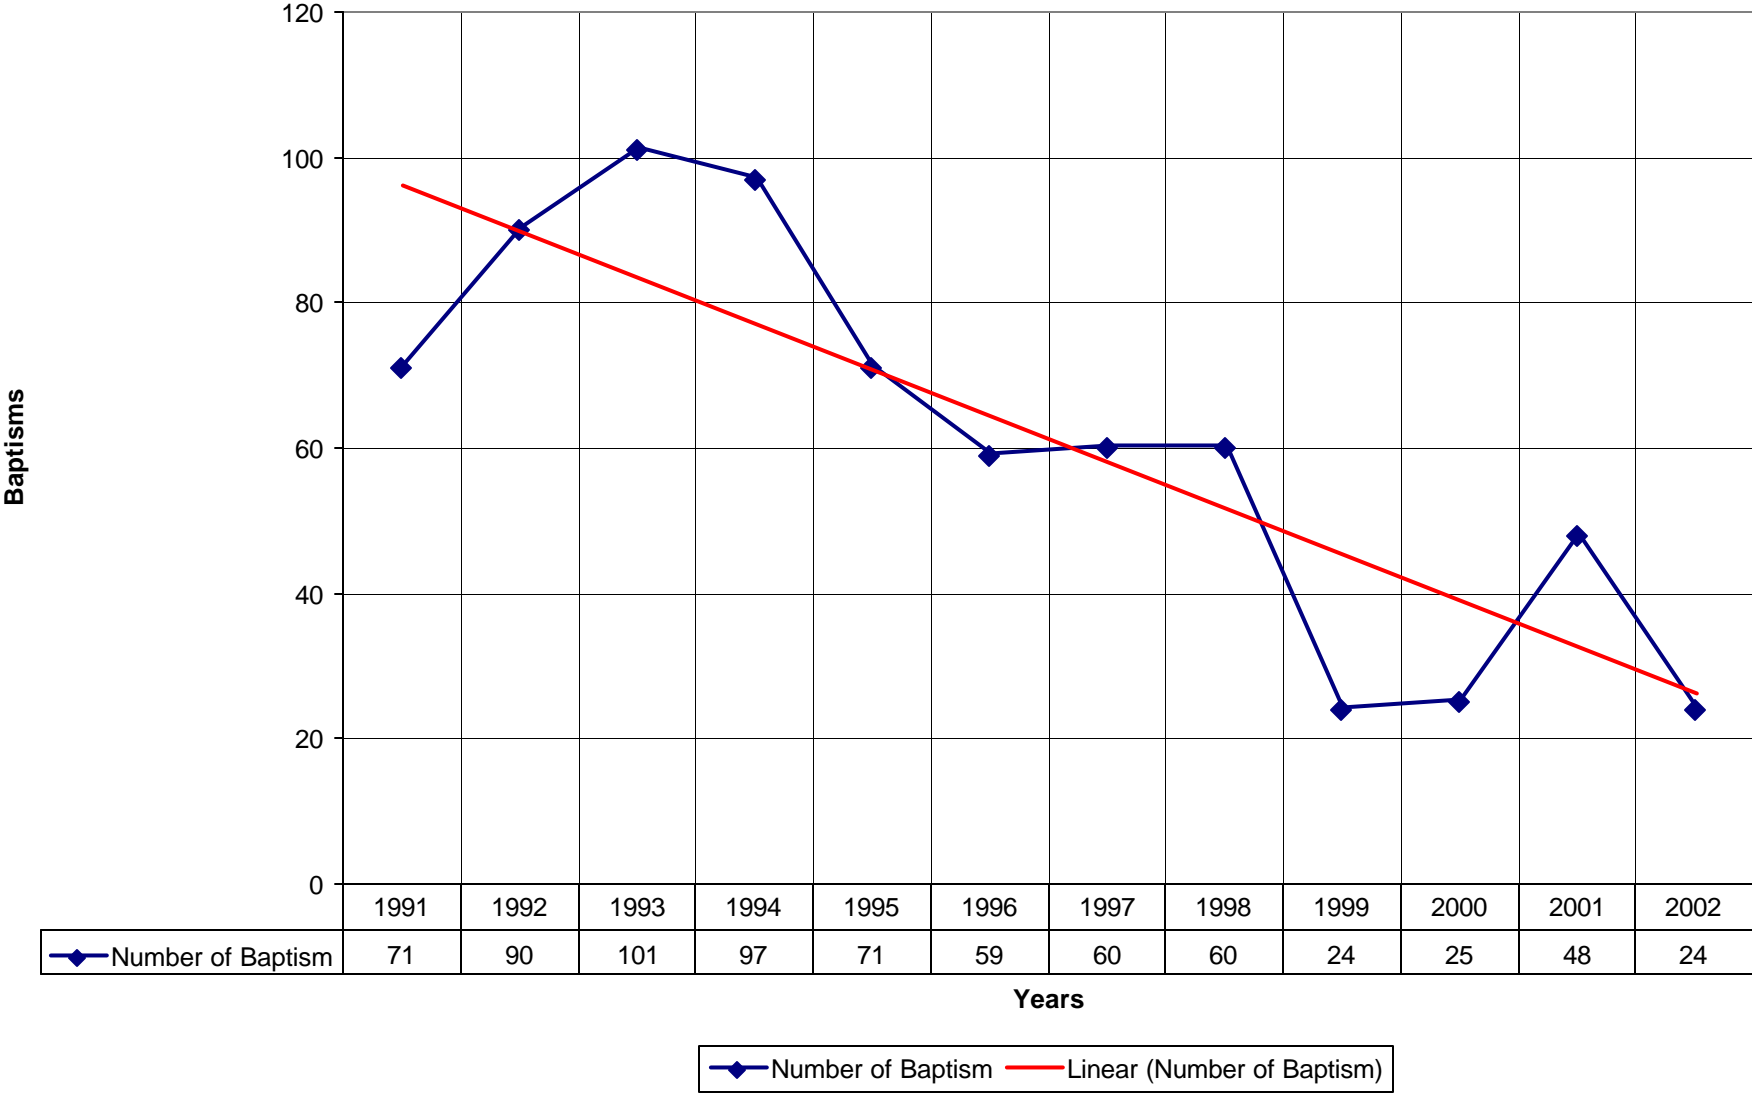

4009 Holy Cross Episcopal Church ND

◆ Average Sunday Attendance
 ■ EasterAttendance
 — Linear (Average Sunday Attendance)
 — Linear (EasterAttendance)

4009 Holy Cross Episcopal Church ND

4009 Holy Cross Episcopal Church ND

4009 Holy Cross Episcopal Church ND

◆ Average Sunday Attendance
 ■ EasterAttendance
 — Linear (Average Sunday Attendance)
 — Linear (EasterAttendance)

4009 Holy Cross Episcopal Church ND

—◆— EasterAttendance — Linear (EasterAttendance)