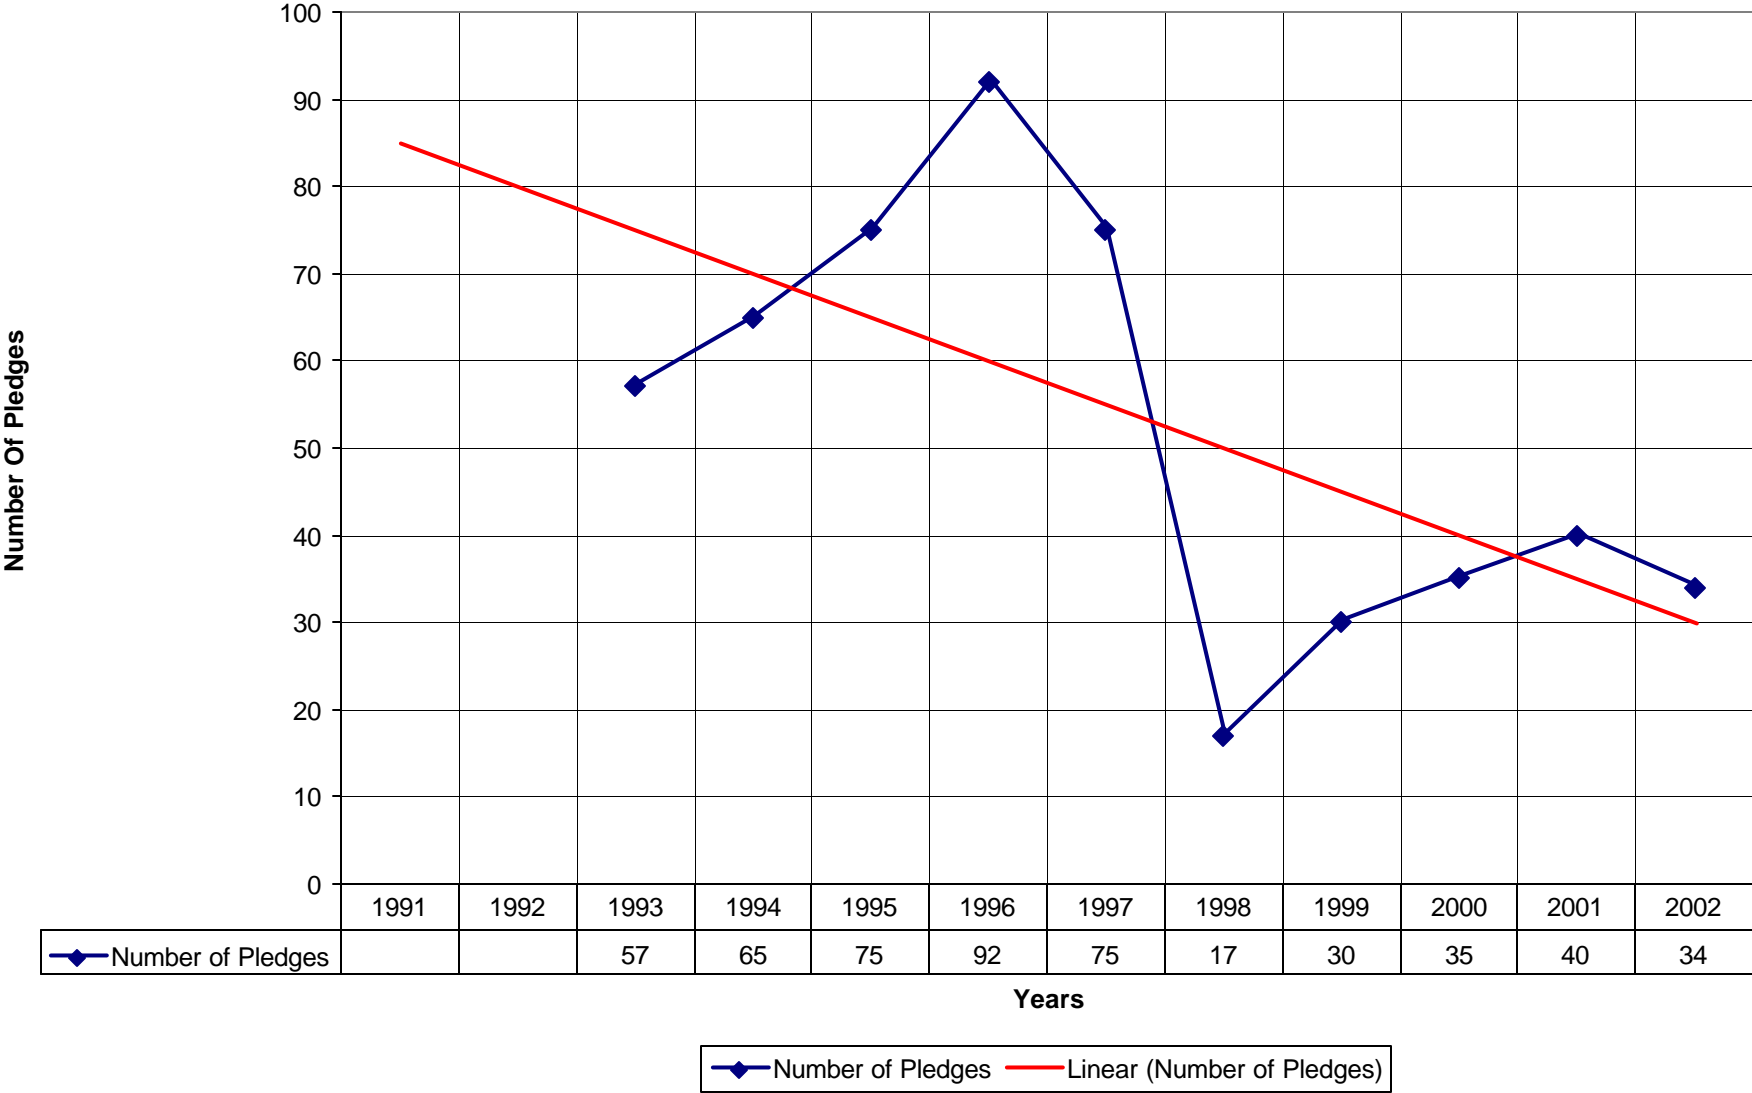

4009 Holy Cross Episcopal Church ND