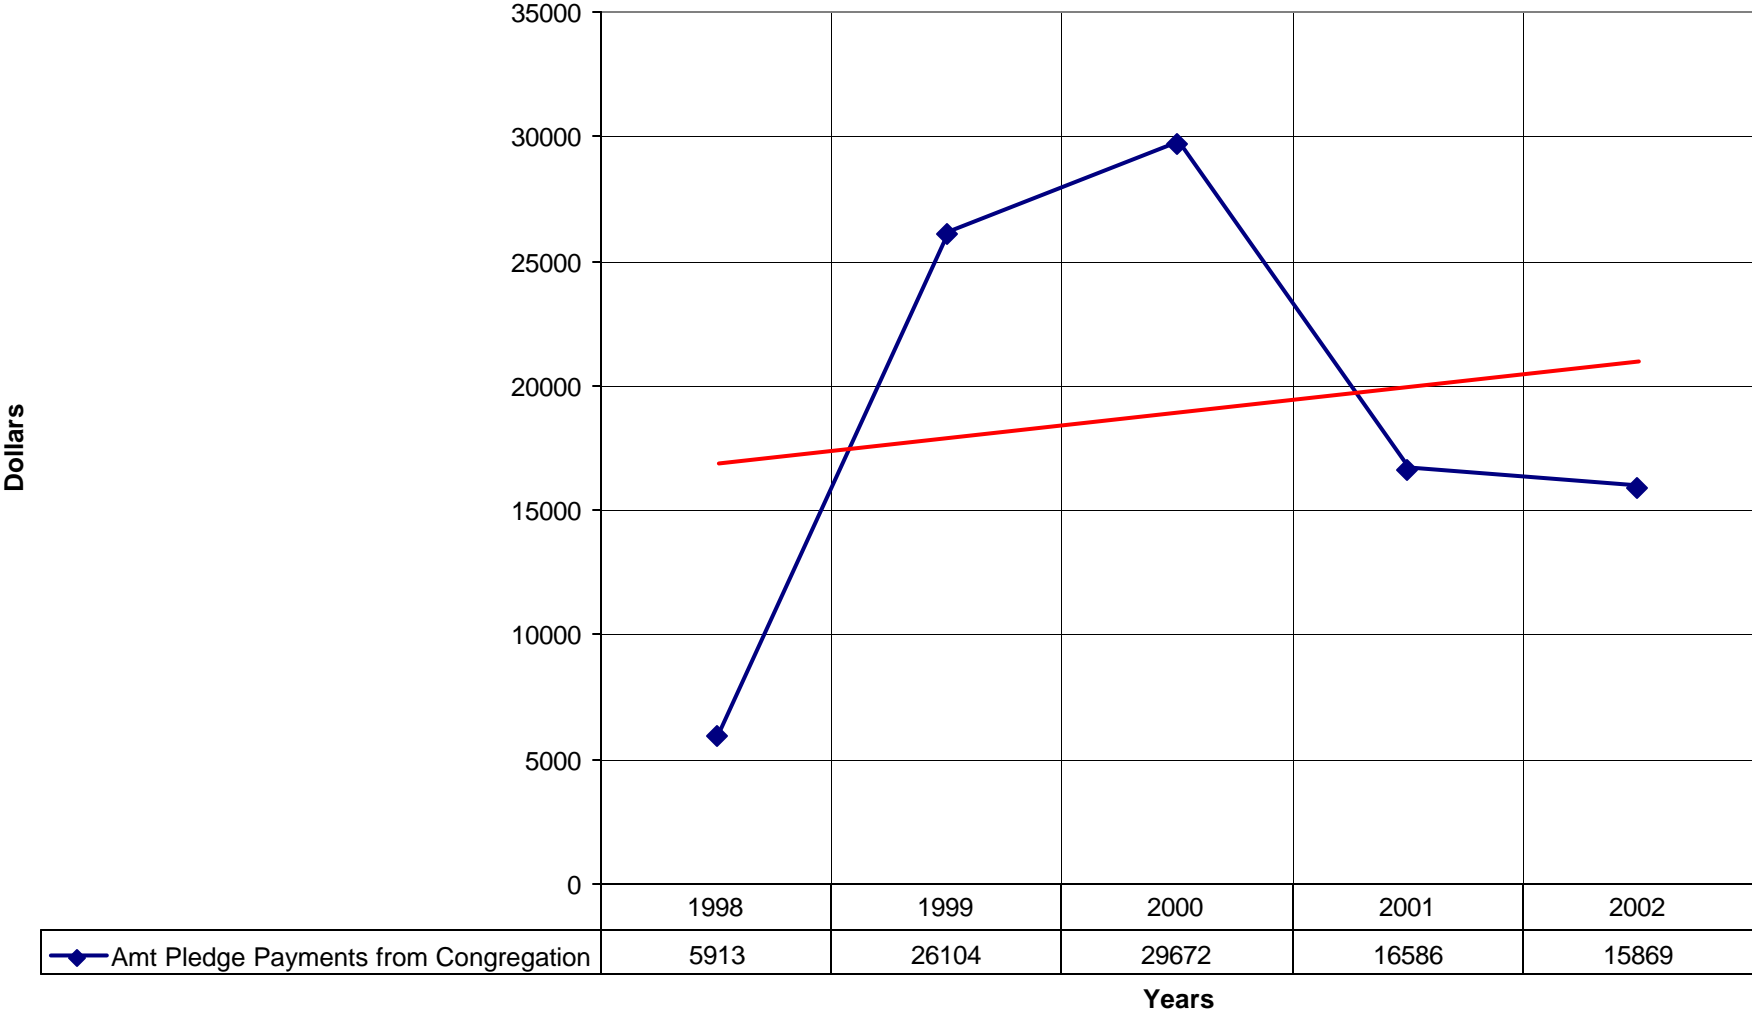

4009 Holy Cross Episcopal Church ND

◆ Amt Pledge Payments from Congregation — Linear (Amt Pledge Payments from Congregation)