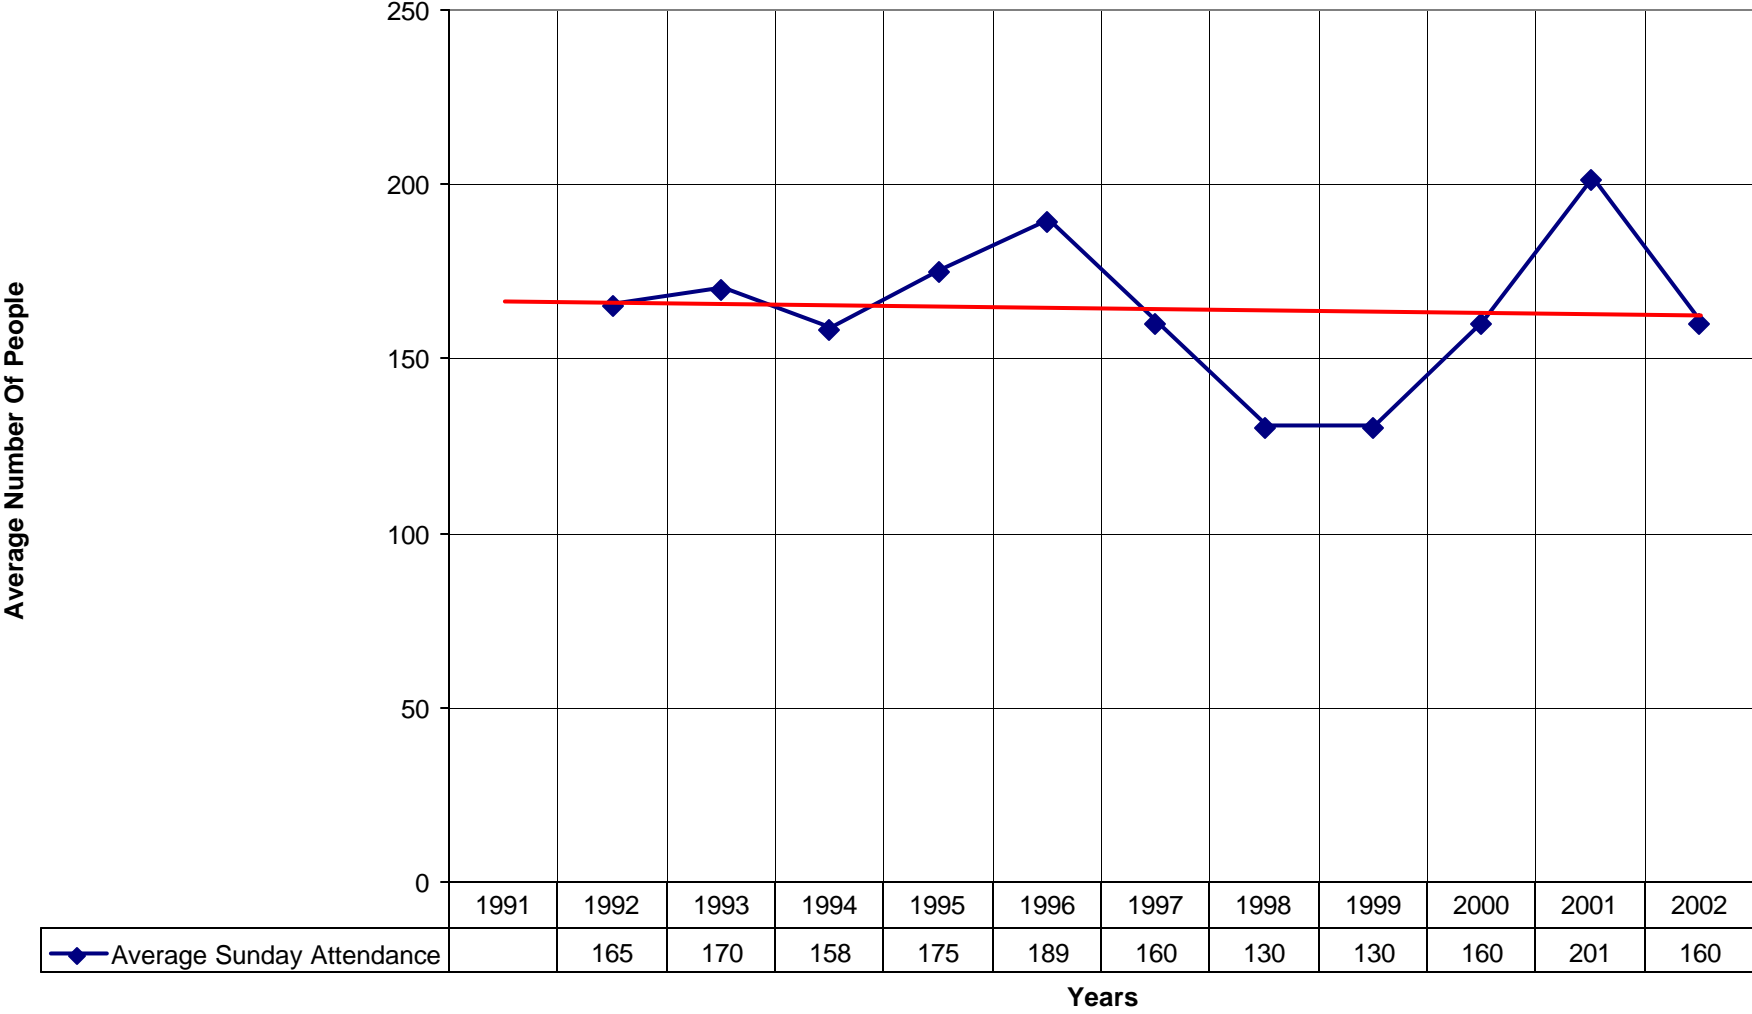

4009 Holy Cross Episcopal Church ND

◆ Average Sunday Attendance — Linear (Average Sunday Attendance)