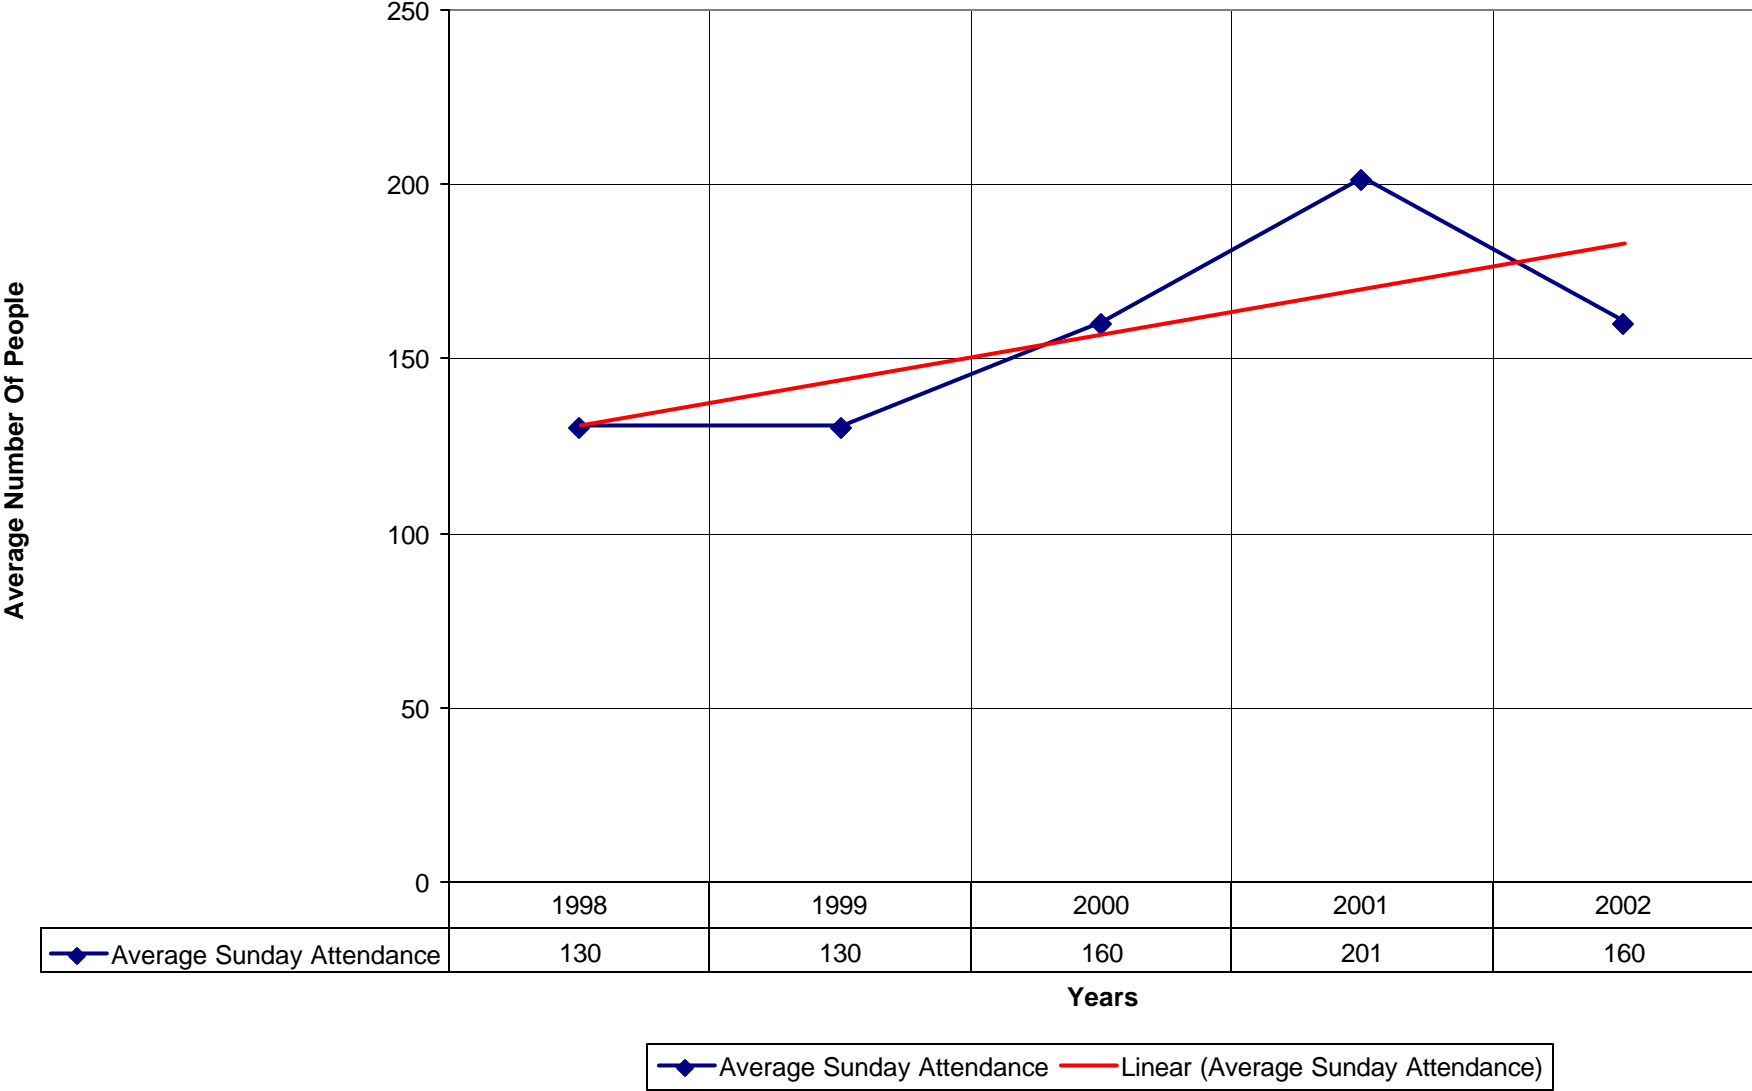

4009 Holy Cross Episcopal Church ND