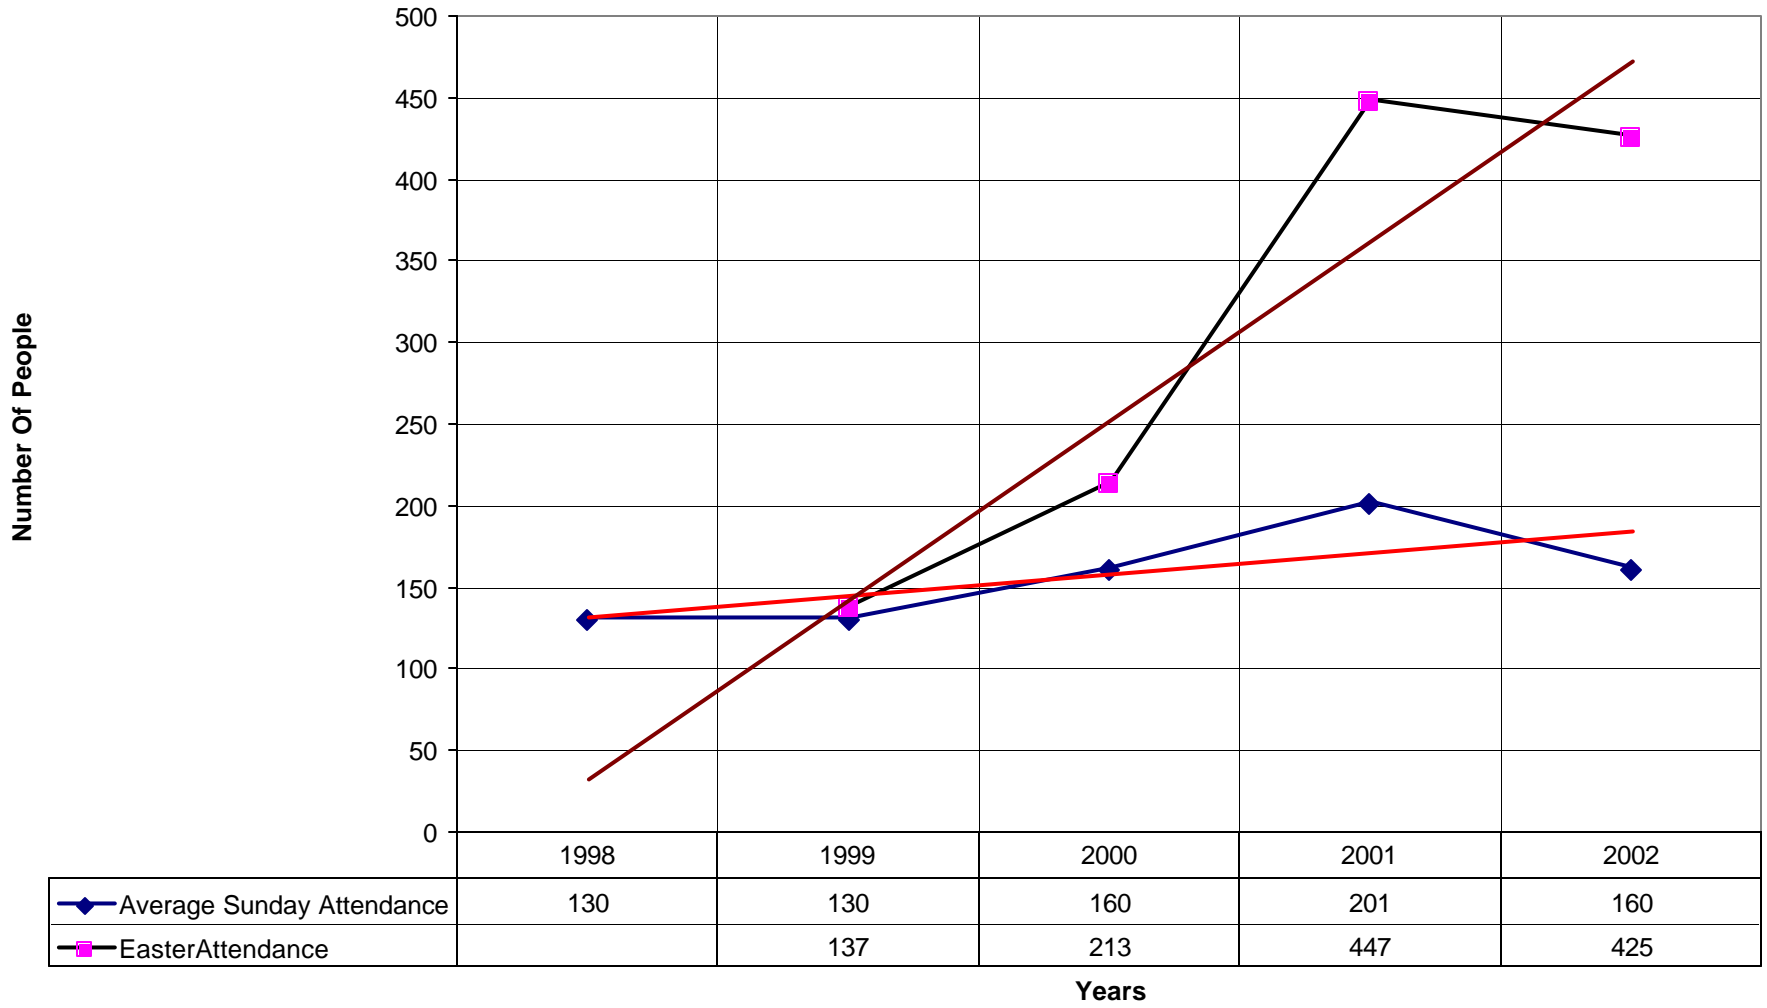

4009 Holy Cross Episcopal Church ND

◆ Average Sunday Attendance
 ■ EasterAttendance
 — Linear (Average Sunday Attendance)
 — Linear (EasterAttendance)

4009 Holy Cross Episcopal Church ND

4009 Holy Cross Episcopal Church ND

4009 Holy Cross Episcopal Church ND

◆ Average Sunday Attendance
 ■ EasterAttendance
 — Linear (Average Sunday Attendance)
 — Linear (EasterAttendance)

4009 Holy Cross Episcopal Church ND

—◆— EasterAttendance — Linear (EasterAttendance)