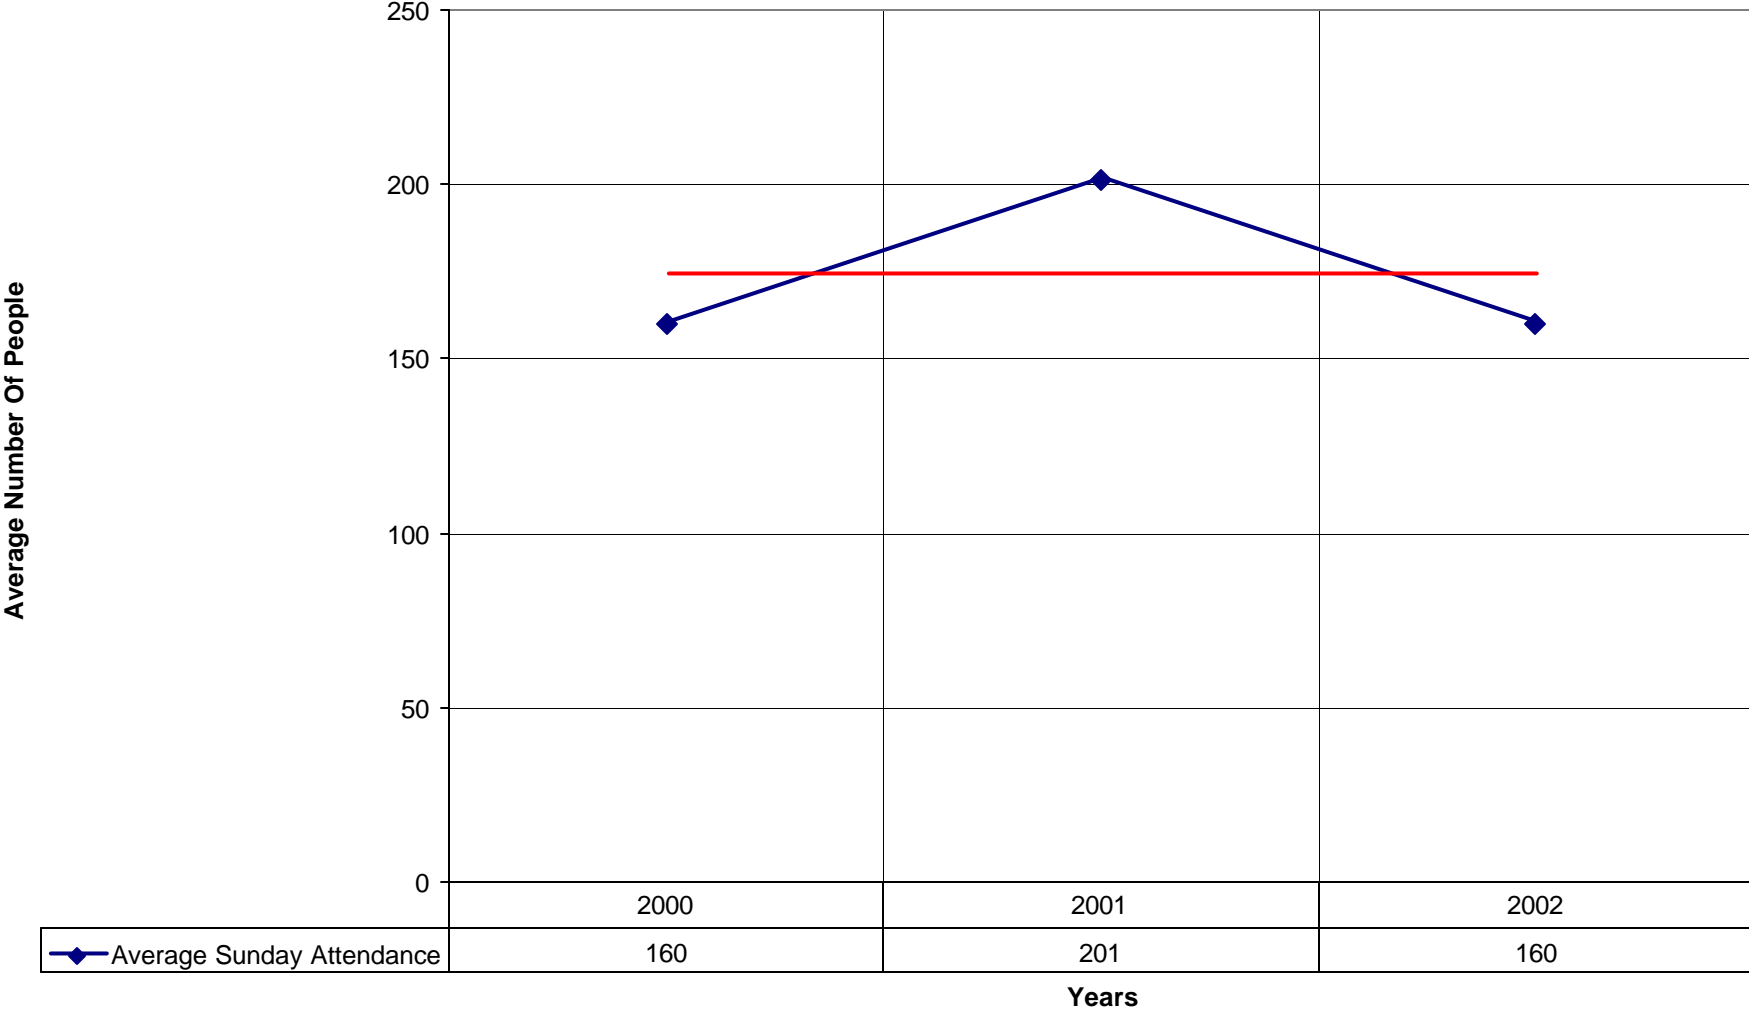

4009 Holy Cross Episcopal Church ND

◆ Number of Pledges — Linear (Number of Pledges)

4009 Holy Cross Episcopal Church ND

◆ Average Sunday Attendance — Linear (Average Sunday Attendance)