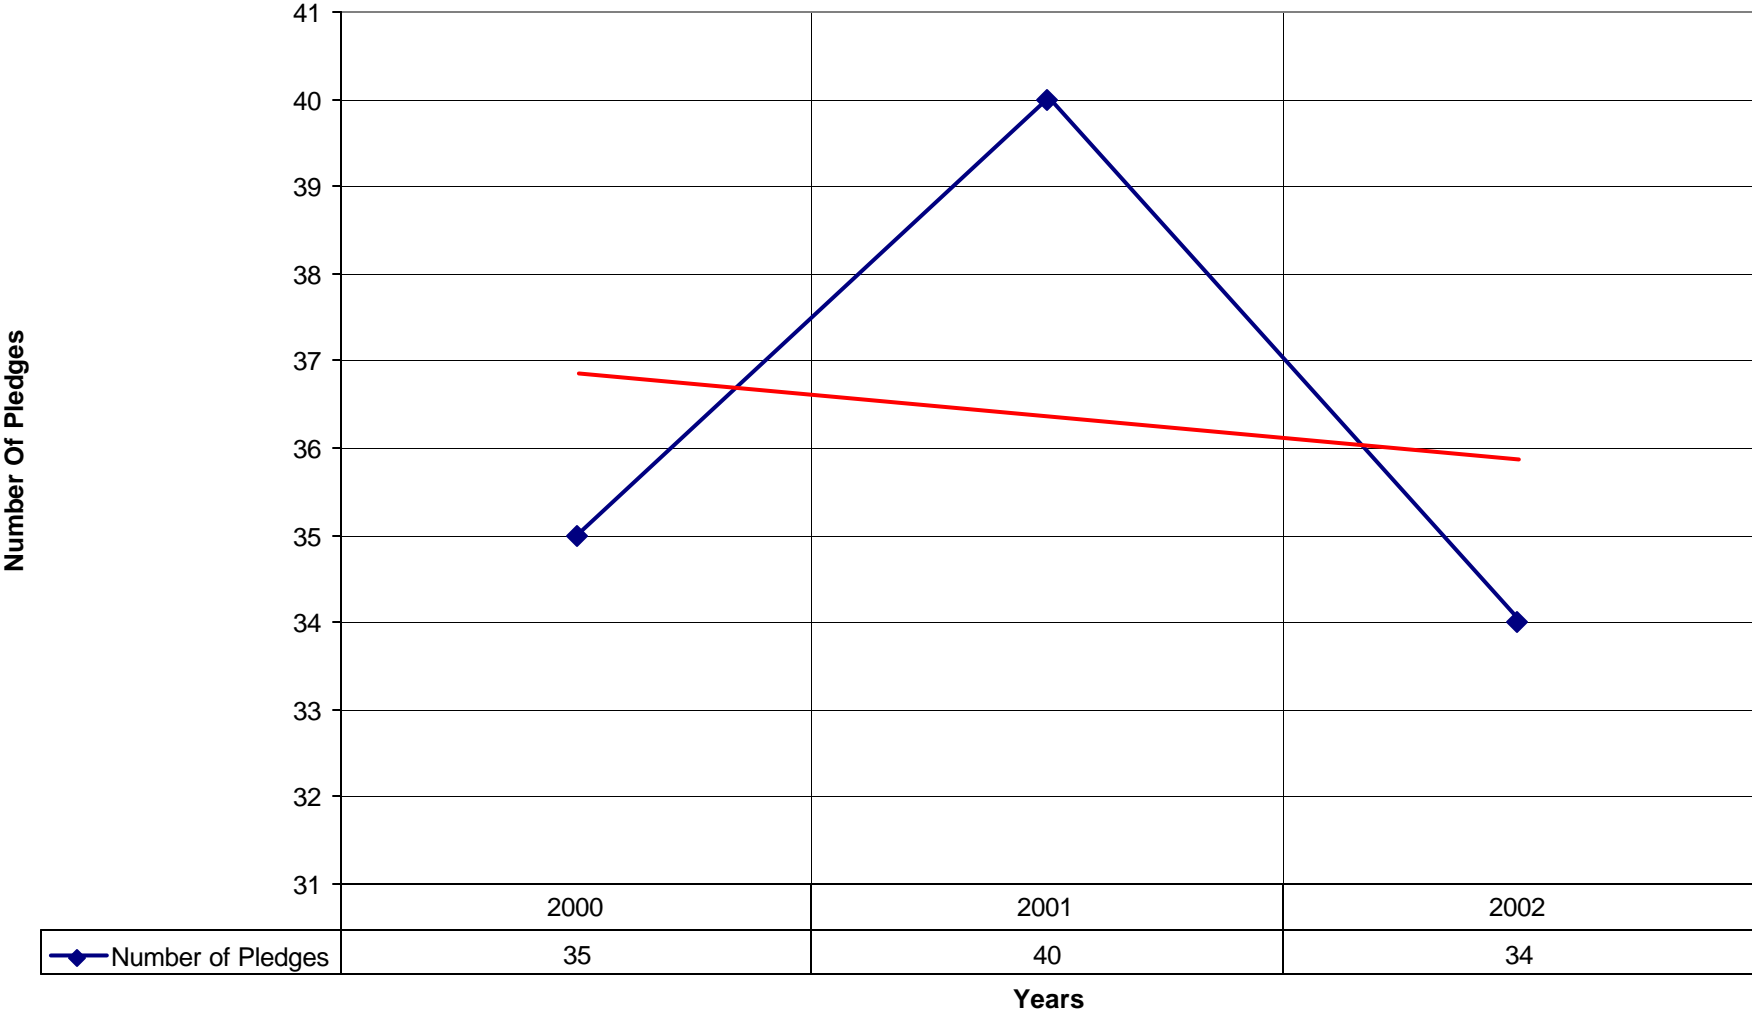

4009 Holy Cross Episcopal Church ND

◆ Number of Pledges — Linear (Number of Pledges)