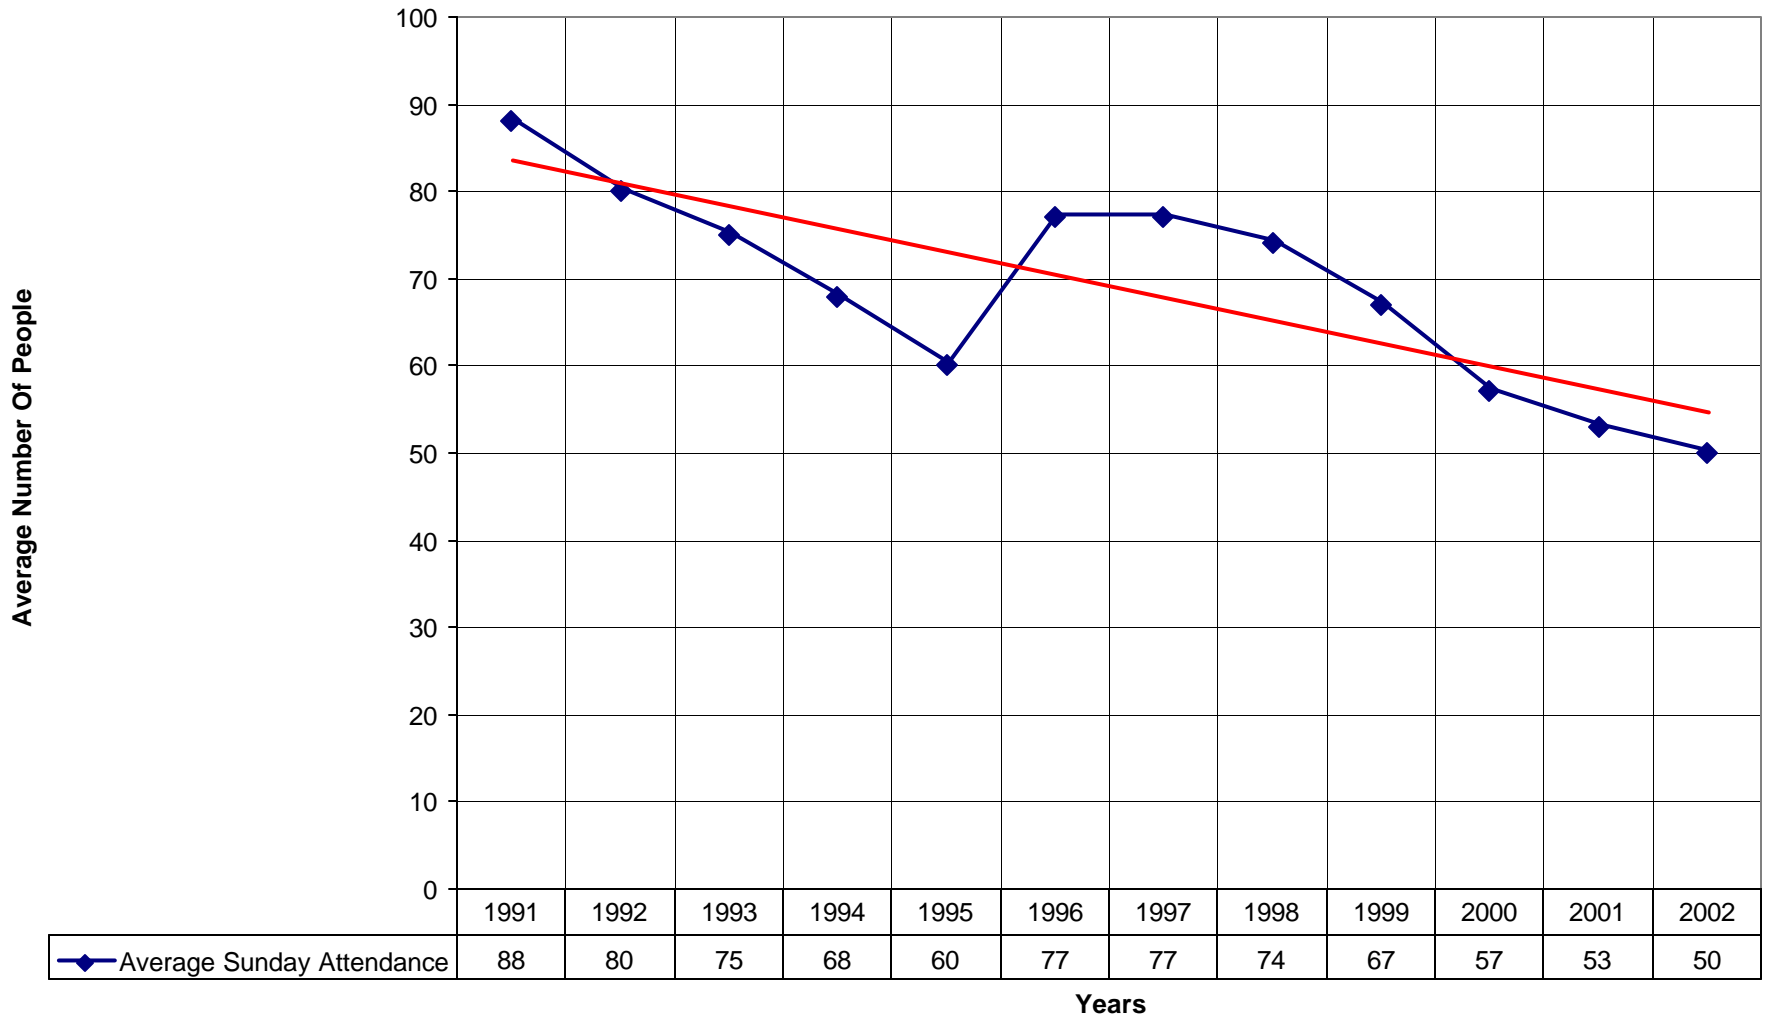

4006 All Souls' Episcopal Church ND

◆ Average Sunday Attendance — Linear (Average Sunday Attendance)