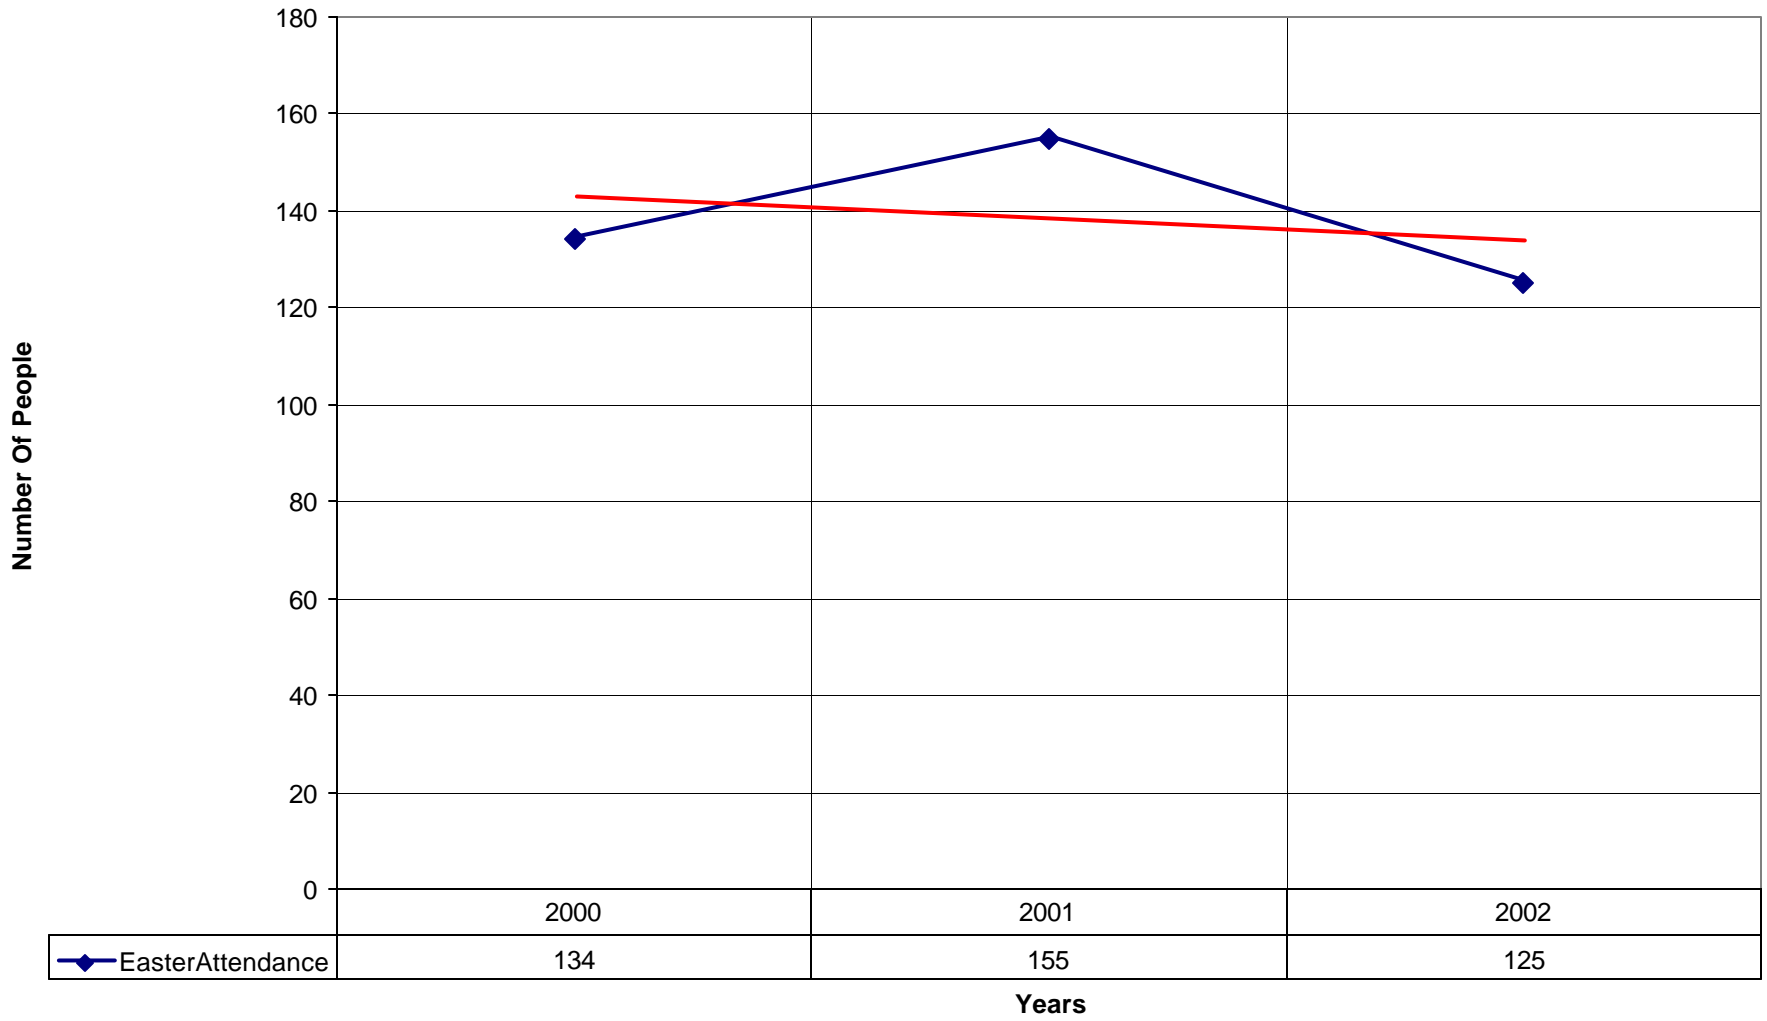

◆ Average Sunday Attendance
■ EasterAttendance
— Linear (Average Sunday Attendance)
— Linear (EasterAttendance)

4006 All Souls' Episcopal Church ND

◆ EasterAttendance — Linear (EasterAttendance)