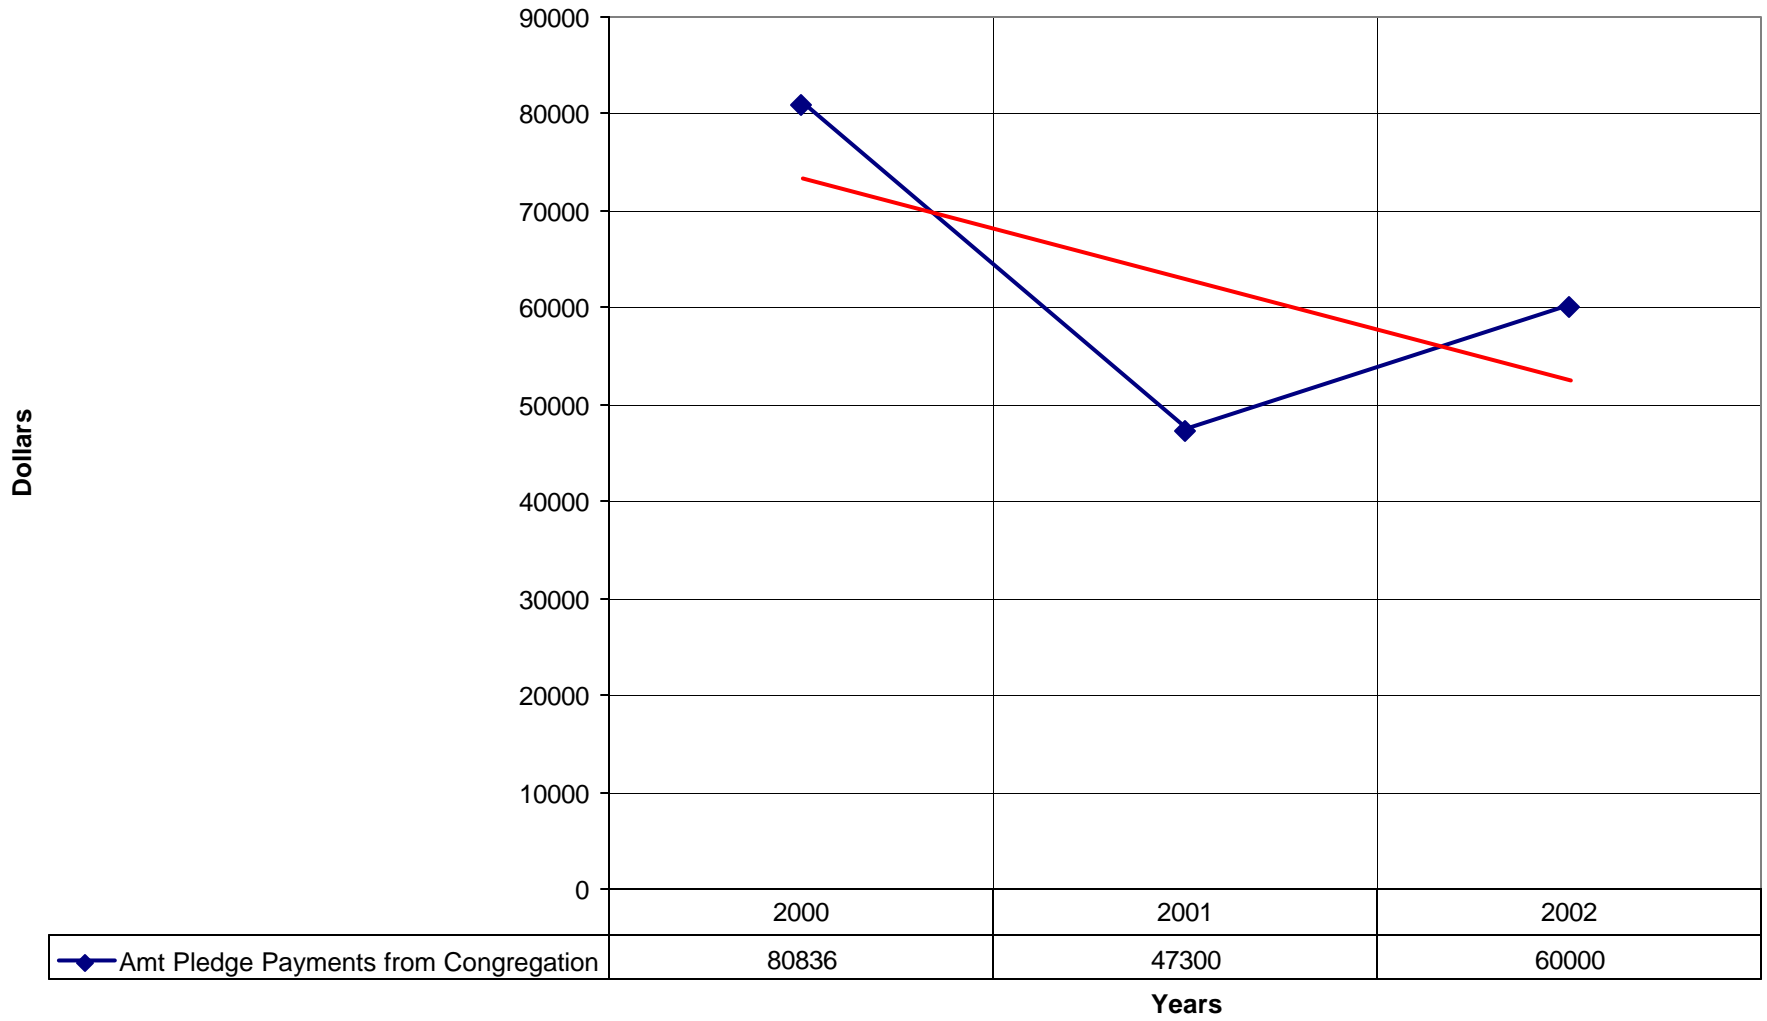

4006 All Souls' Episcopal Church ND