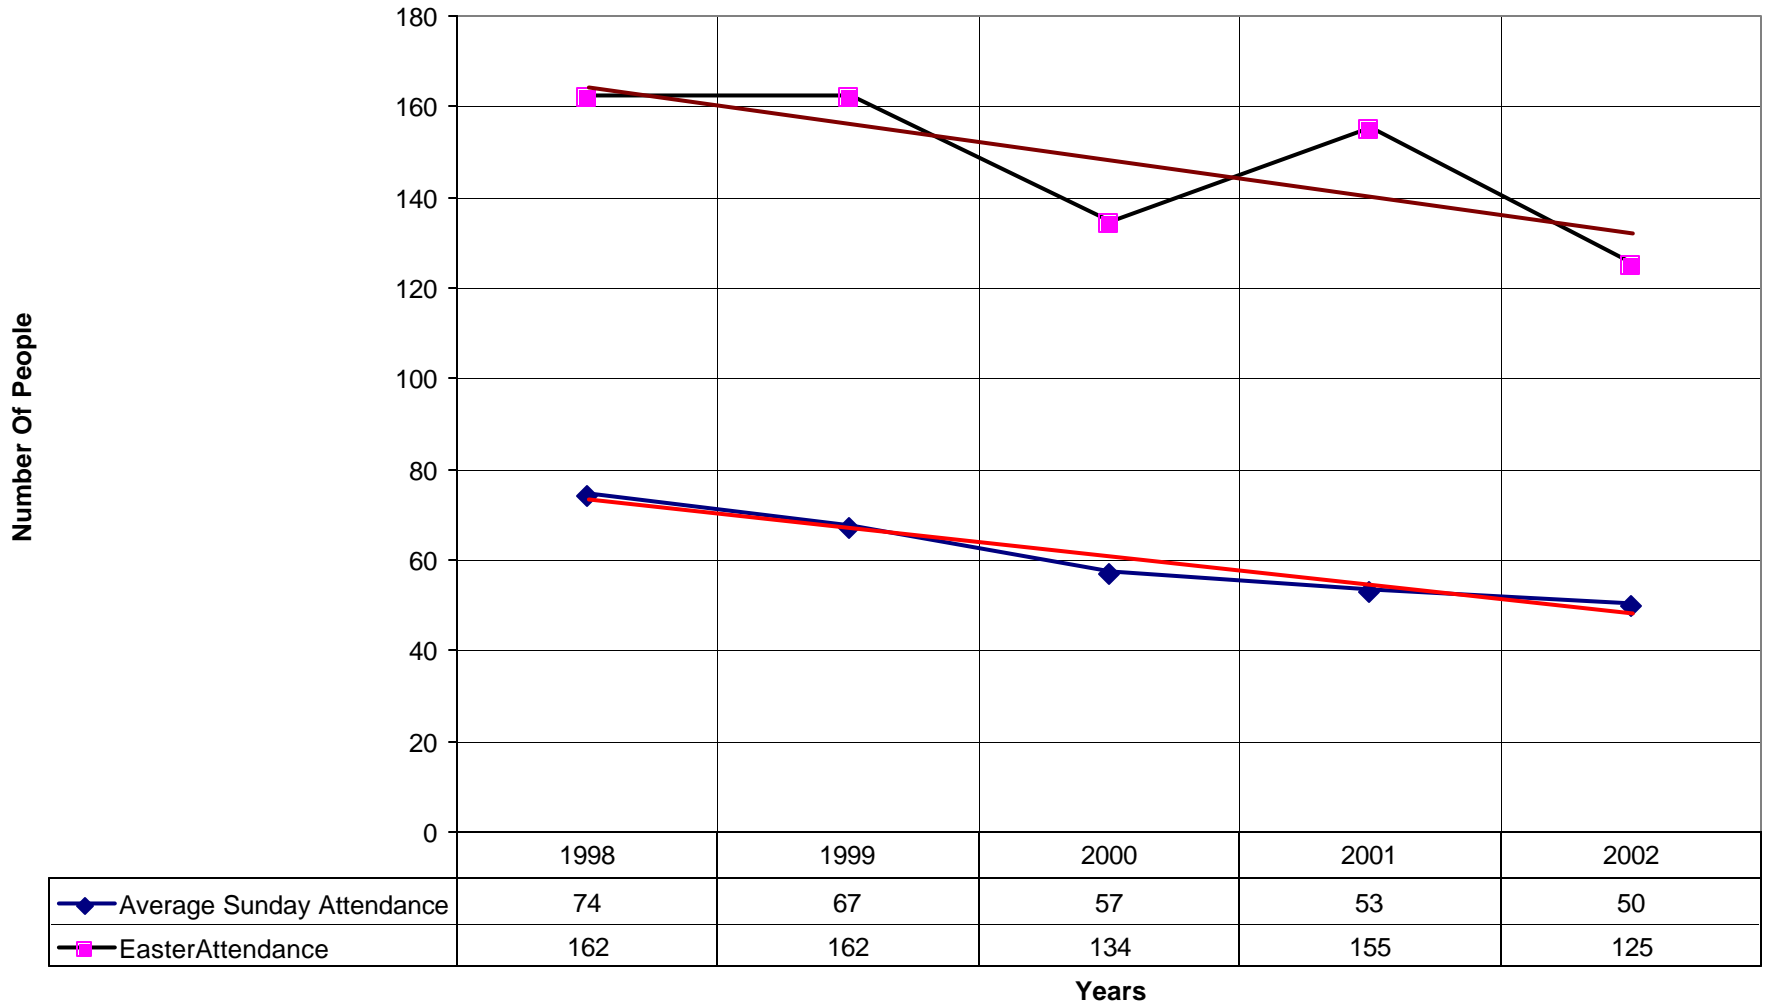

4006 All Souls' Episcopal Church ND

◆ Average Sunday Attendance
 ■ EasterAttendance
 — Linear (Average Sunday Attendance)
 — Linear (EasterAttendance)

4006 All Souls' Episcopal Church ND

◆ EasterAttendance — Linear (EasterAttendance)

◆ Number of Pledges — Linear (Number of Pledges)

4006 All Souls' Episcopal Church ND

◆ Average Sunday Attendance — Linear (Average Sunday Attendance)

4006 All Souls' Episcopal Church ND

◆ Average Sunday Attendance
 ■ EasterAttendance
 — Linear (Average Sunday Attendance)
 — Linear (EasterAttendance)