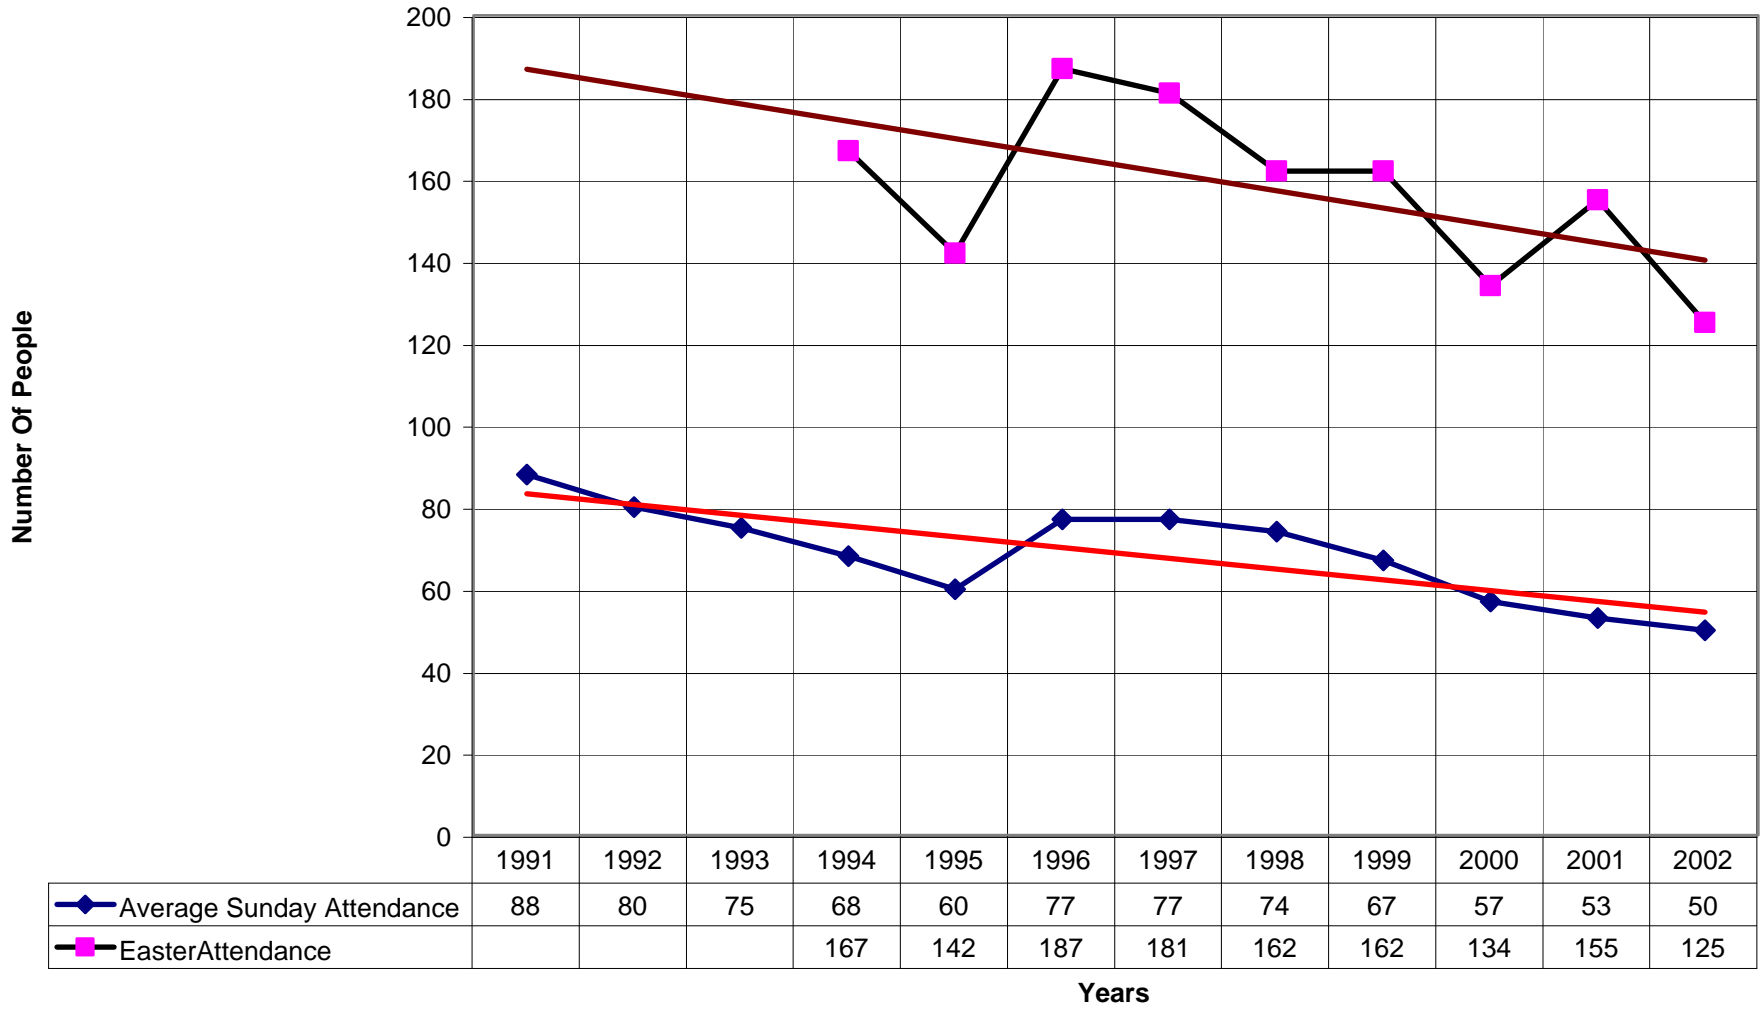

4006 All Souls' Episcopal Church ND

◆ Average Sunday Attendance
 ■ EasterAttendance
 — Linear (Average Sunday Attendance)
 — Linear (EasterAttendance)

4006 All Souls' Episcopal Church ND

◆ EasterAttendance — Linear (EasterAttendance)