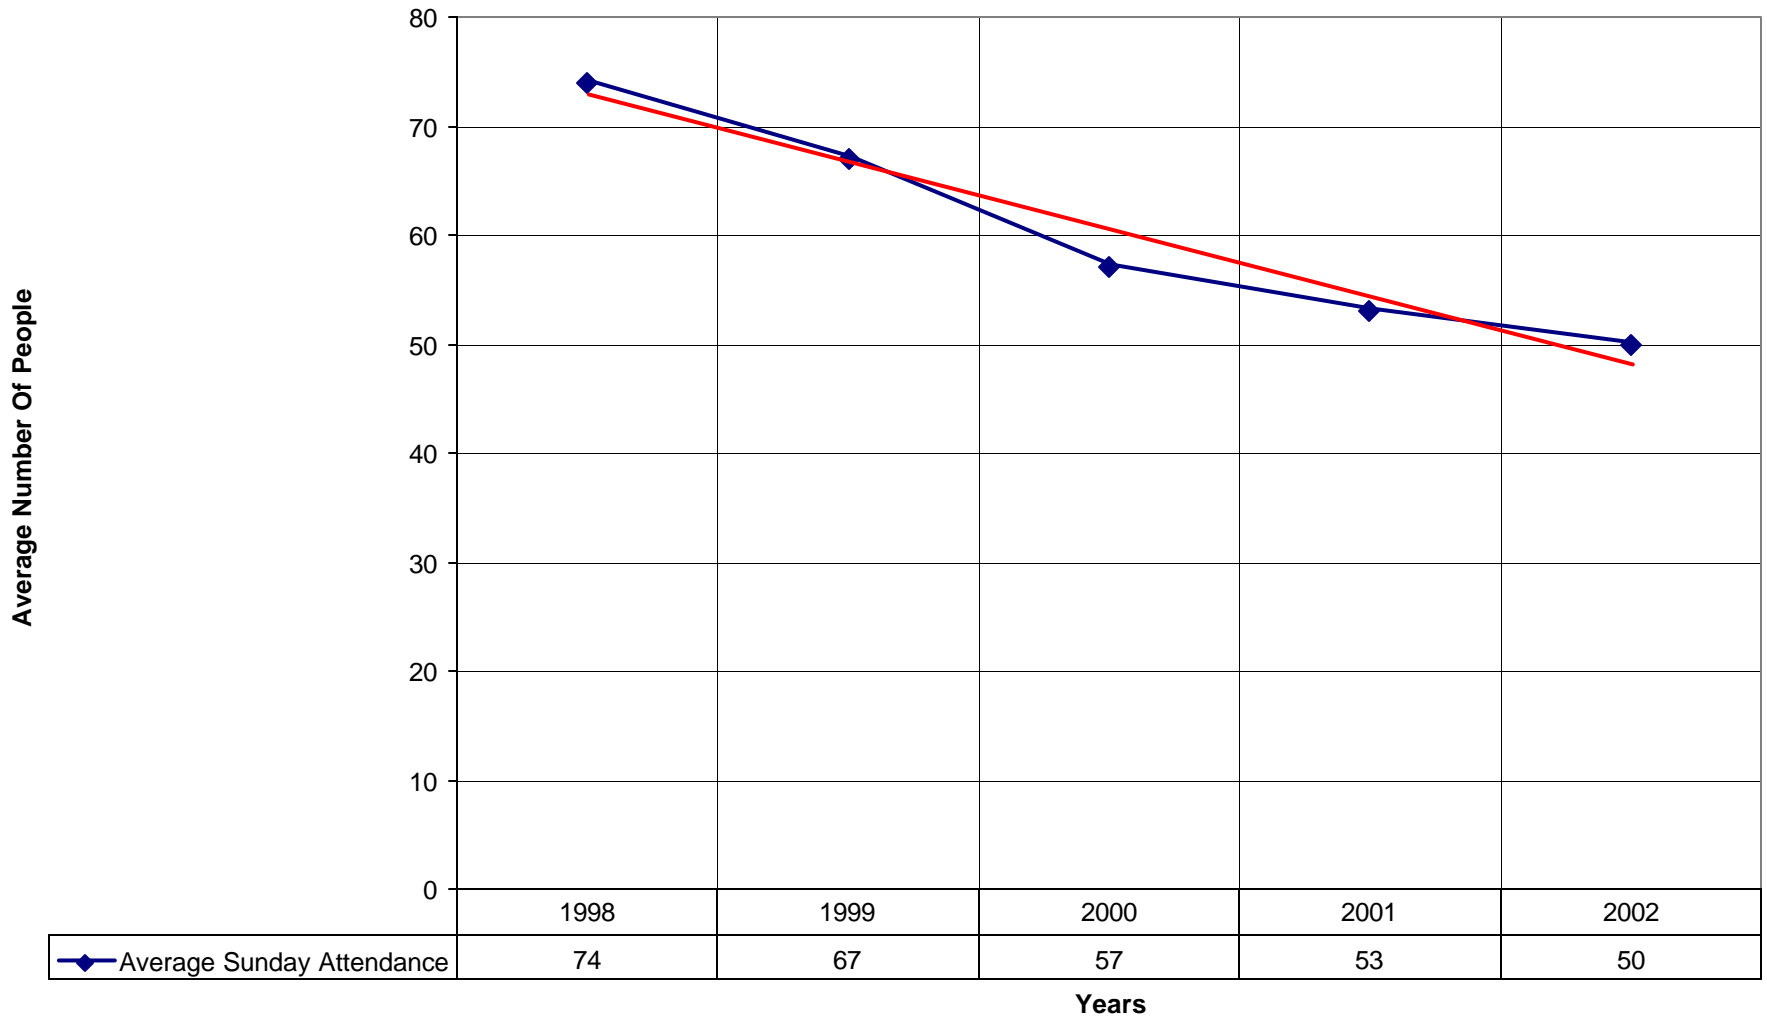

◆ Number of Pledges — Linear (Number of Pledges)

4006 All Souls' Episcopal Church ND

◆ Average Sunday Attendance — Linear (Average Sunday Attendance)

4006 All Souls' Episcopal Church ND

◆ Average Sunday Attendance
 ■ EasterAttendance
 — Linear (Average Sunday Attendance)
 — Linear (EasterAttendance)