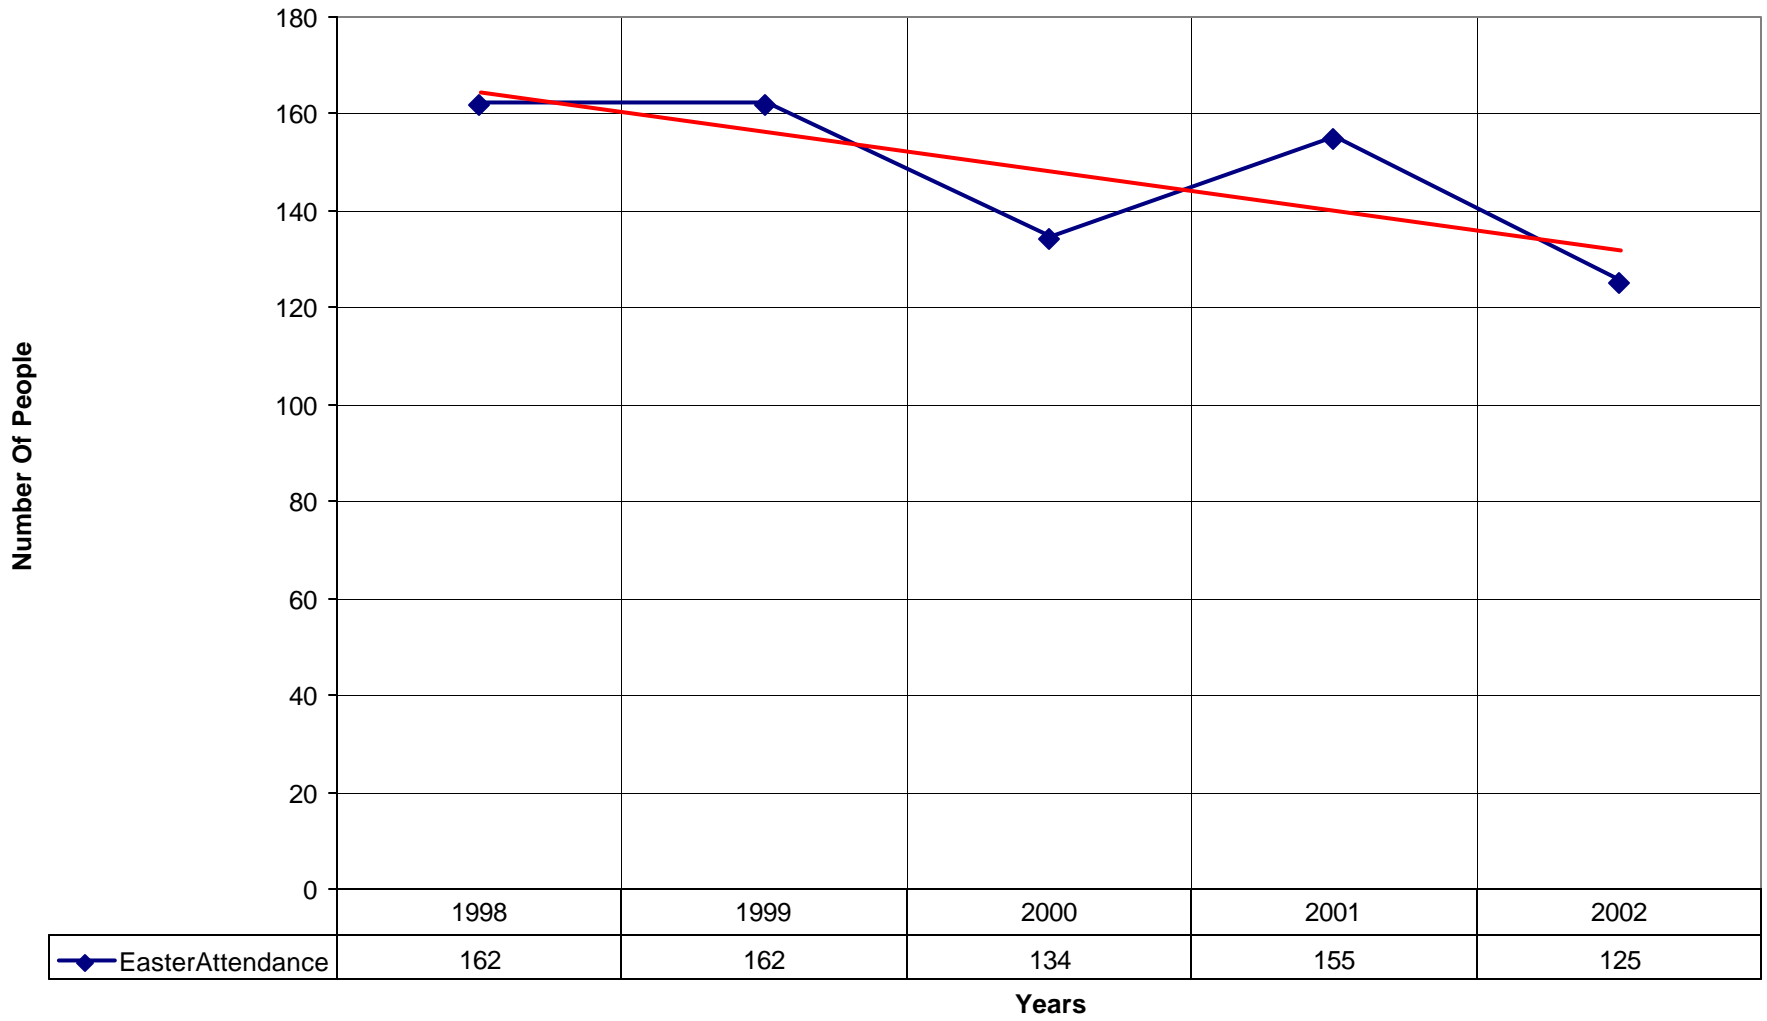

◆ Average Sunday Attendance
■ EasterAttendance
— Linear (Average Sunday Attendance)
— Linear (EasterAttendance)

4006 All Souls' Episcopal Church ND

◆ EasterAttendance — Linear (EasterAttendance)