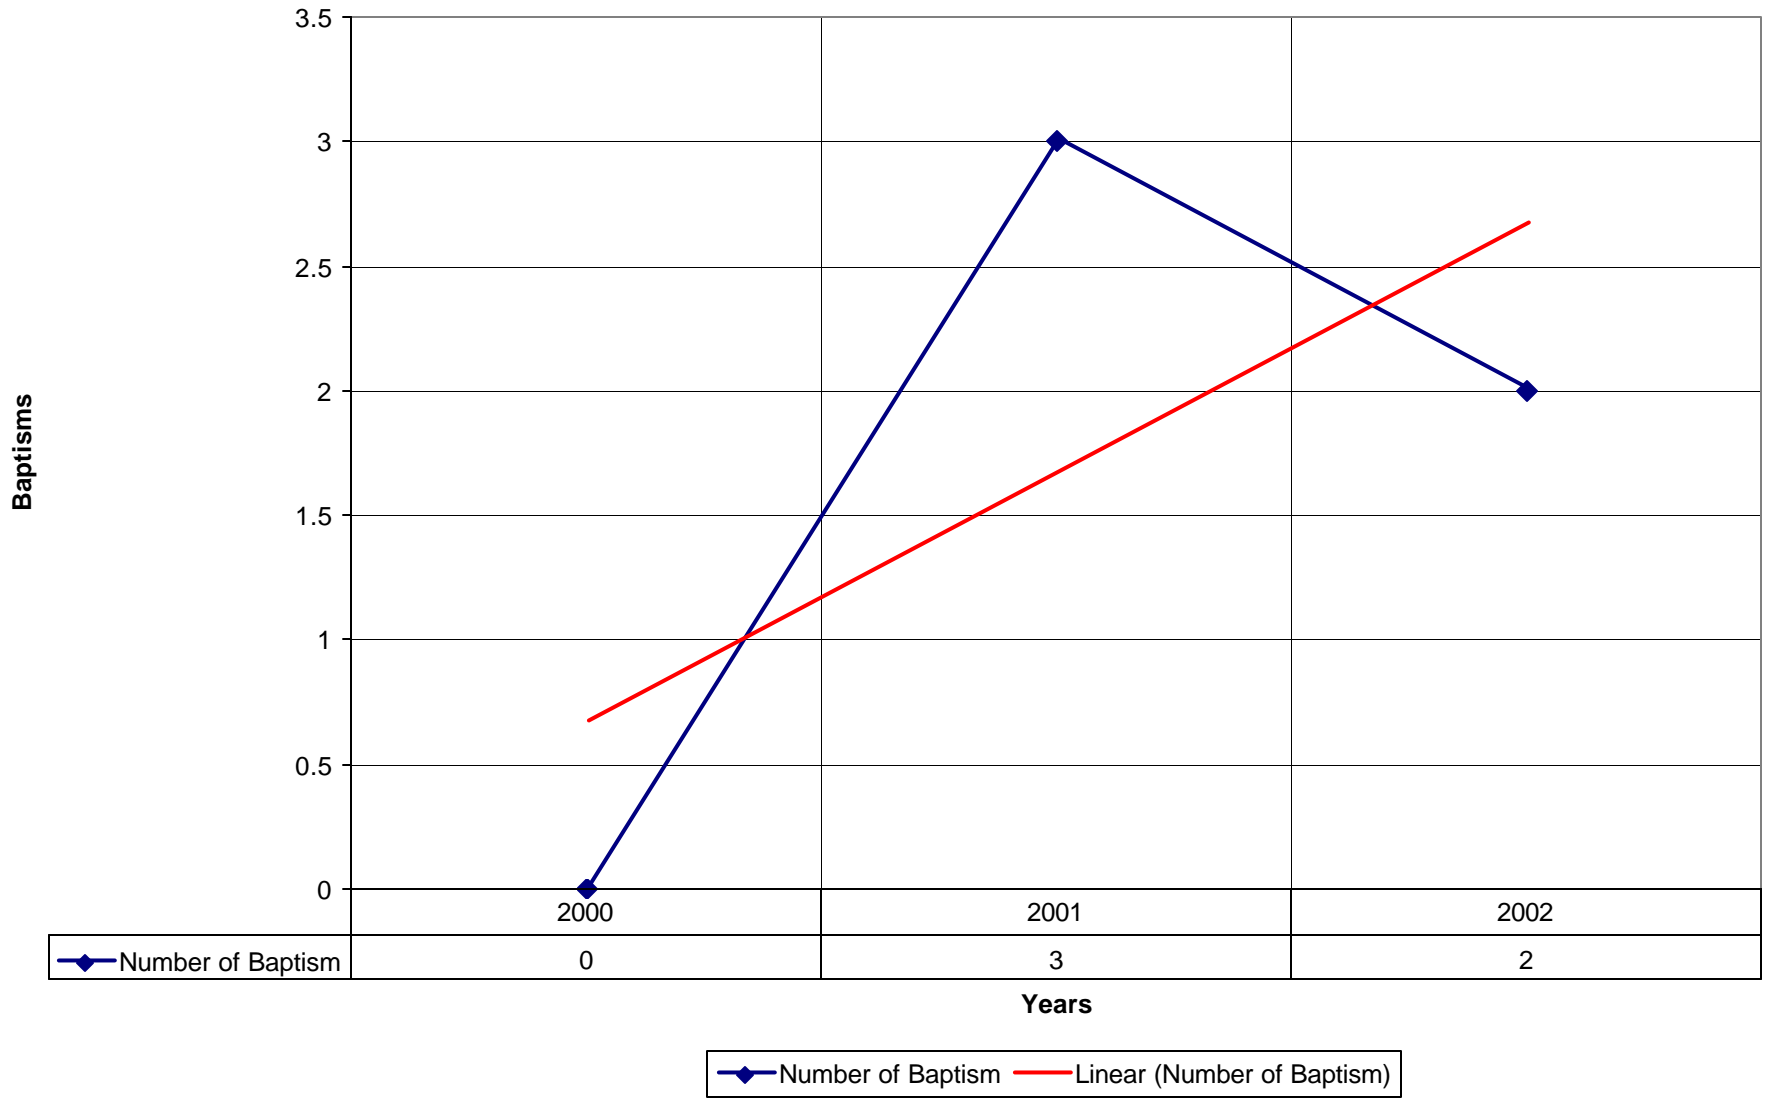

4006 All Souls' Episcopal Church ND