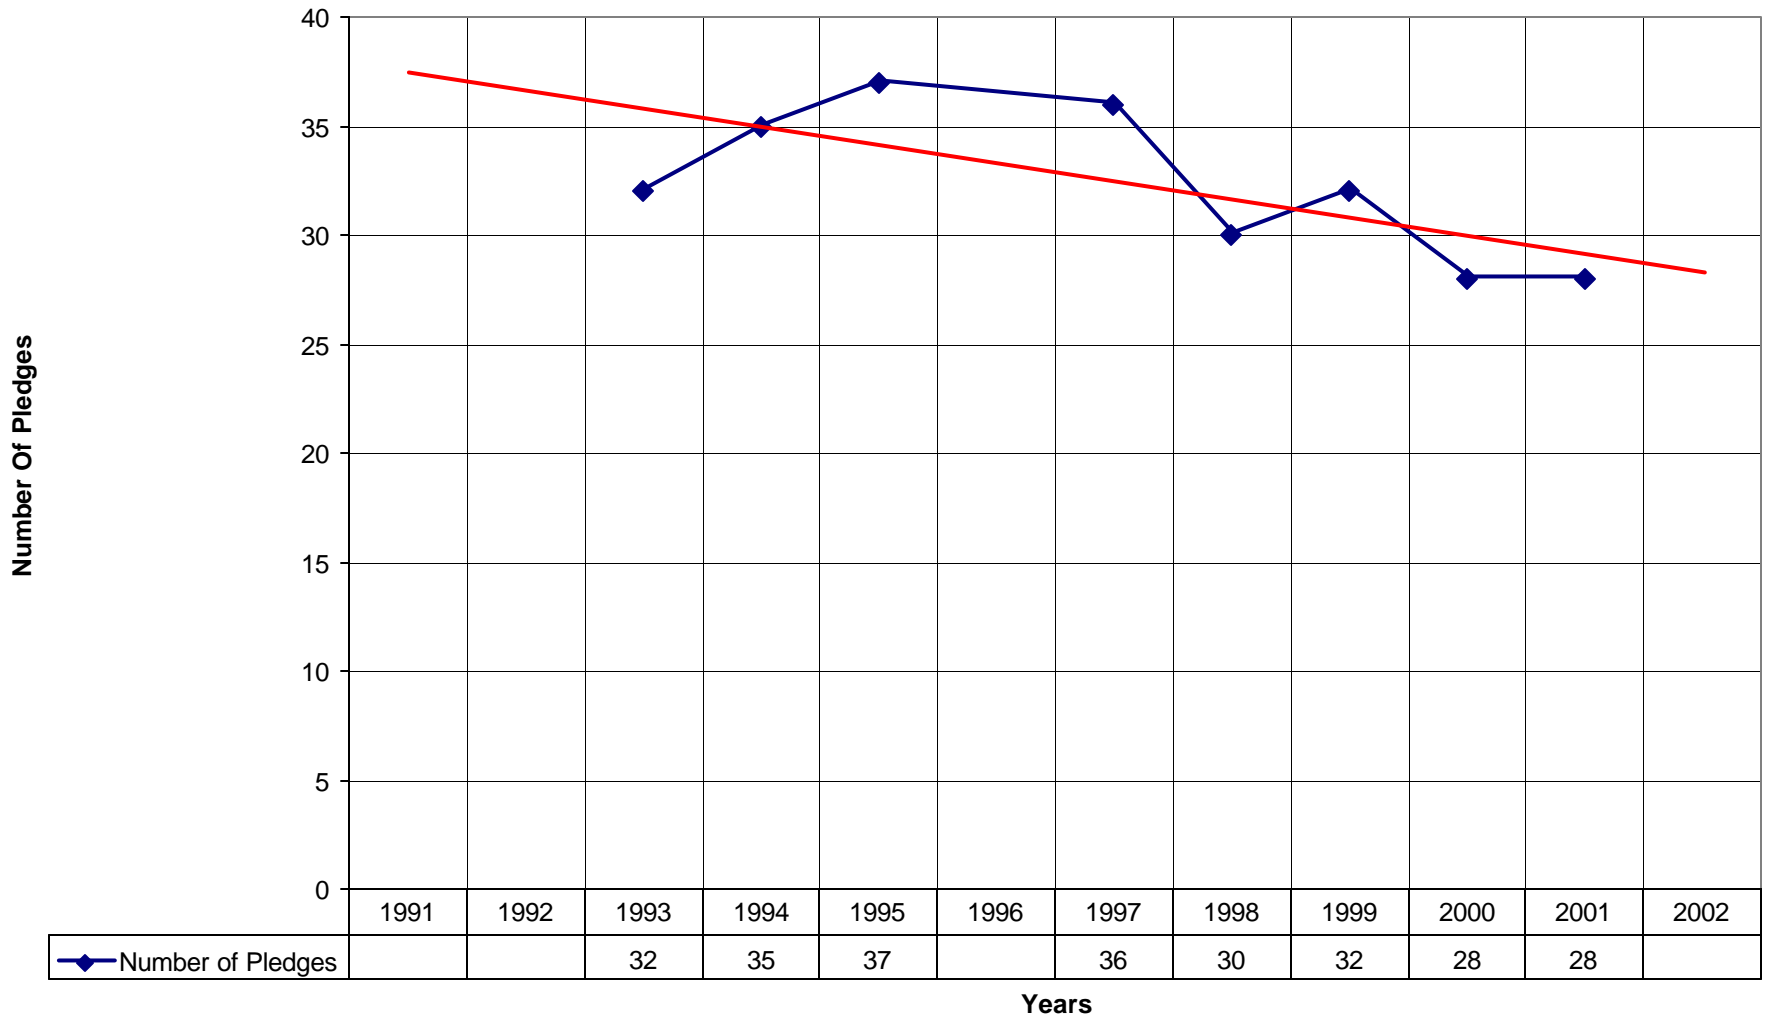

4006 All Souls' Episcopal Church ND

◆ Number of Pledges

◆ Number of Pledges — Linear (Number of Pledges)