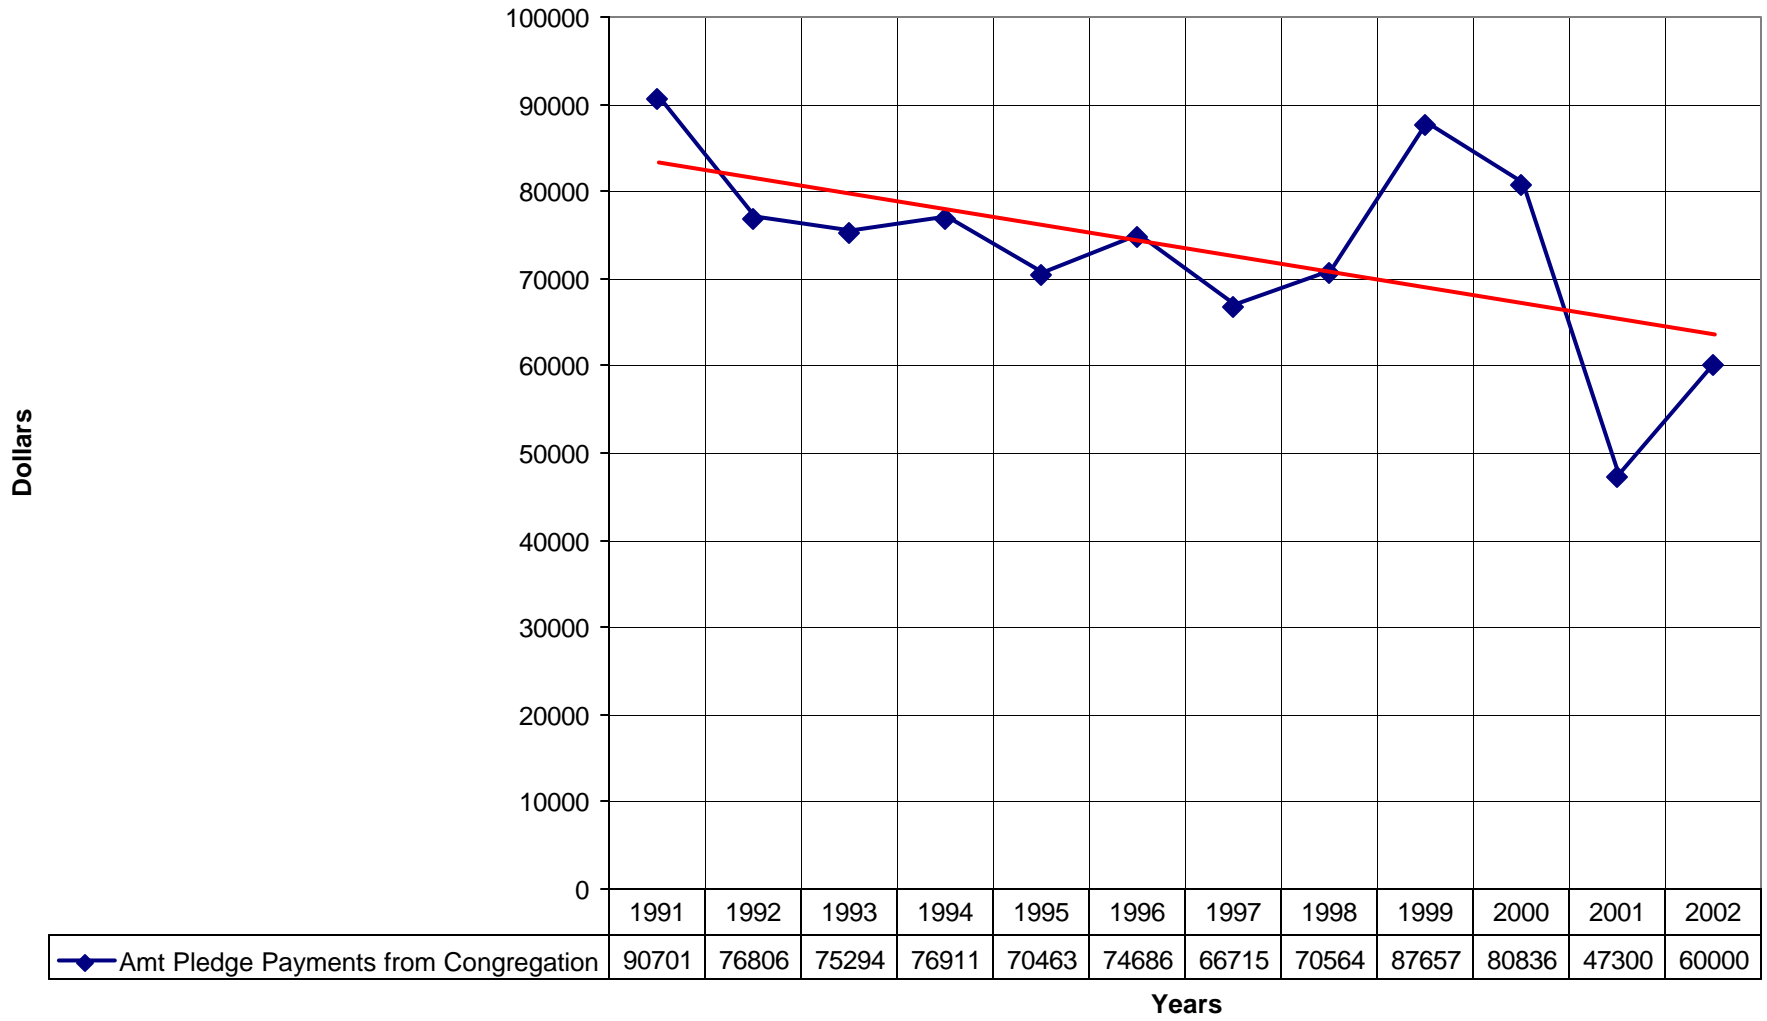

4006 All Souls' Episcopal Church ND

◆ Amt Pledge Payments from Congregation — Linear (Amt Pledge Payments from Congregation)