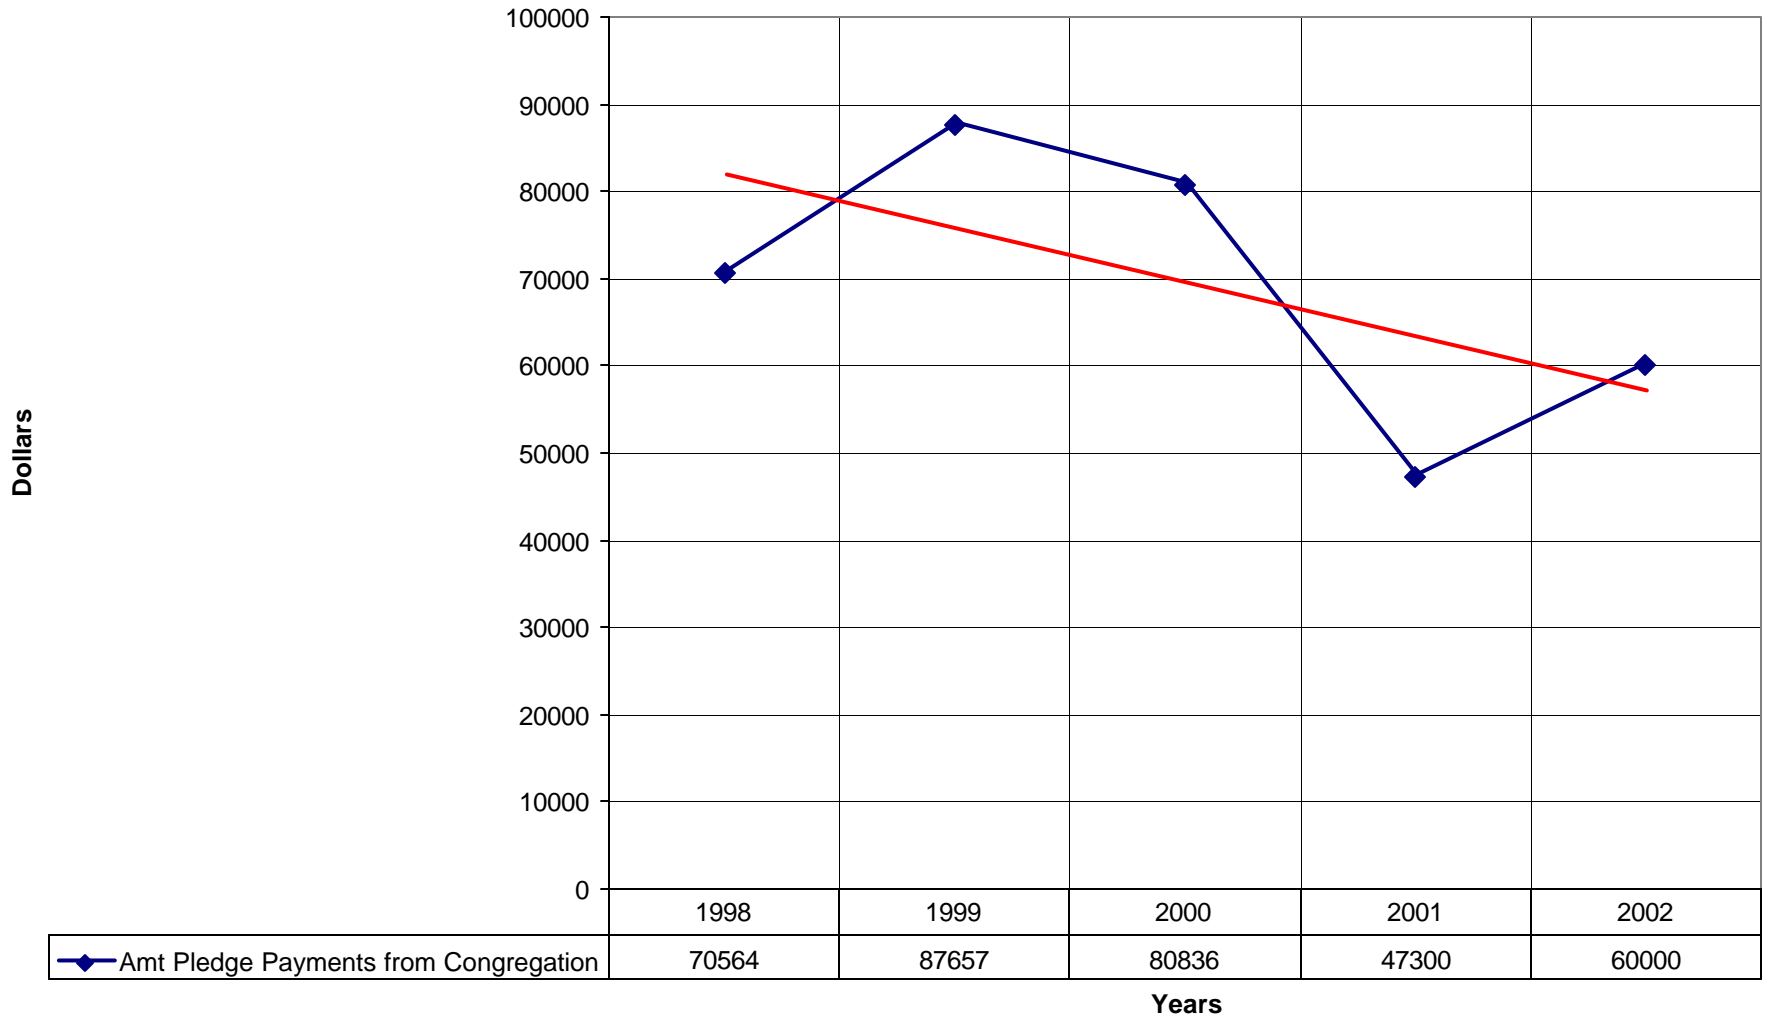

4006 All Souls' Episcopal Church ND

◆ Amt Pledge Payments from Congregation — Linear (Amt Pledge Payments from Congregation)