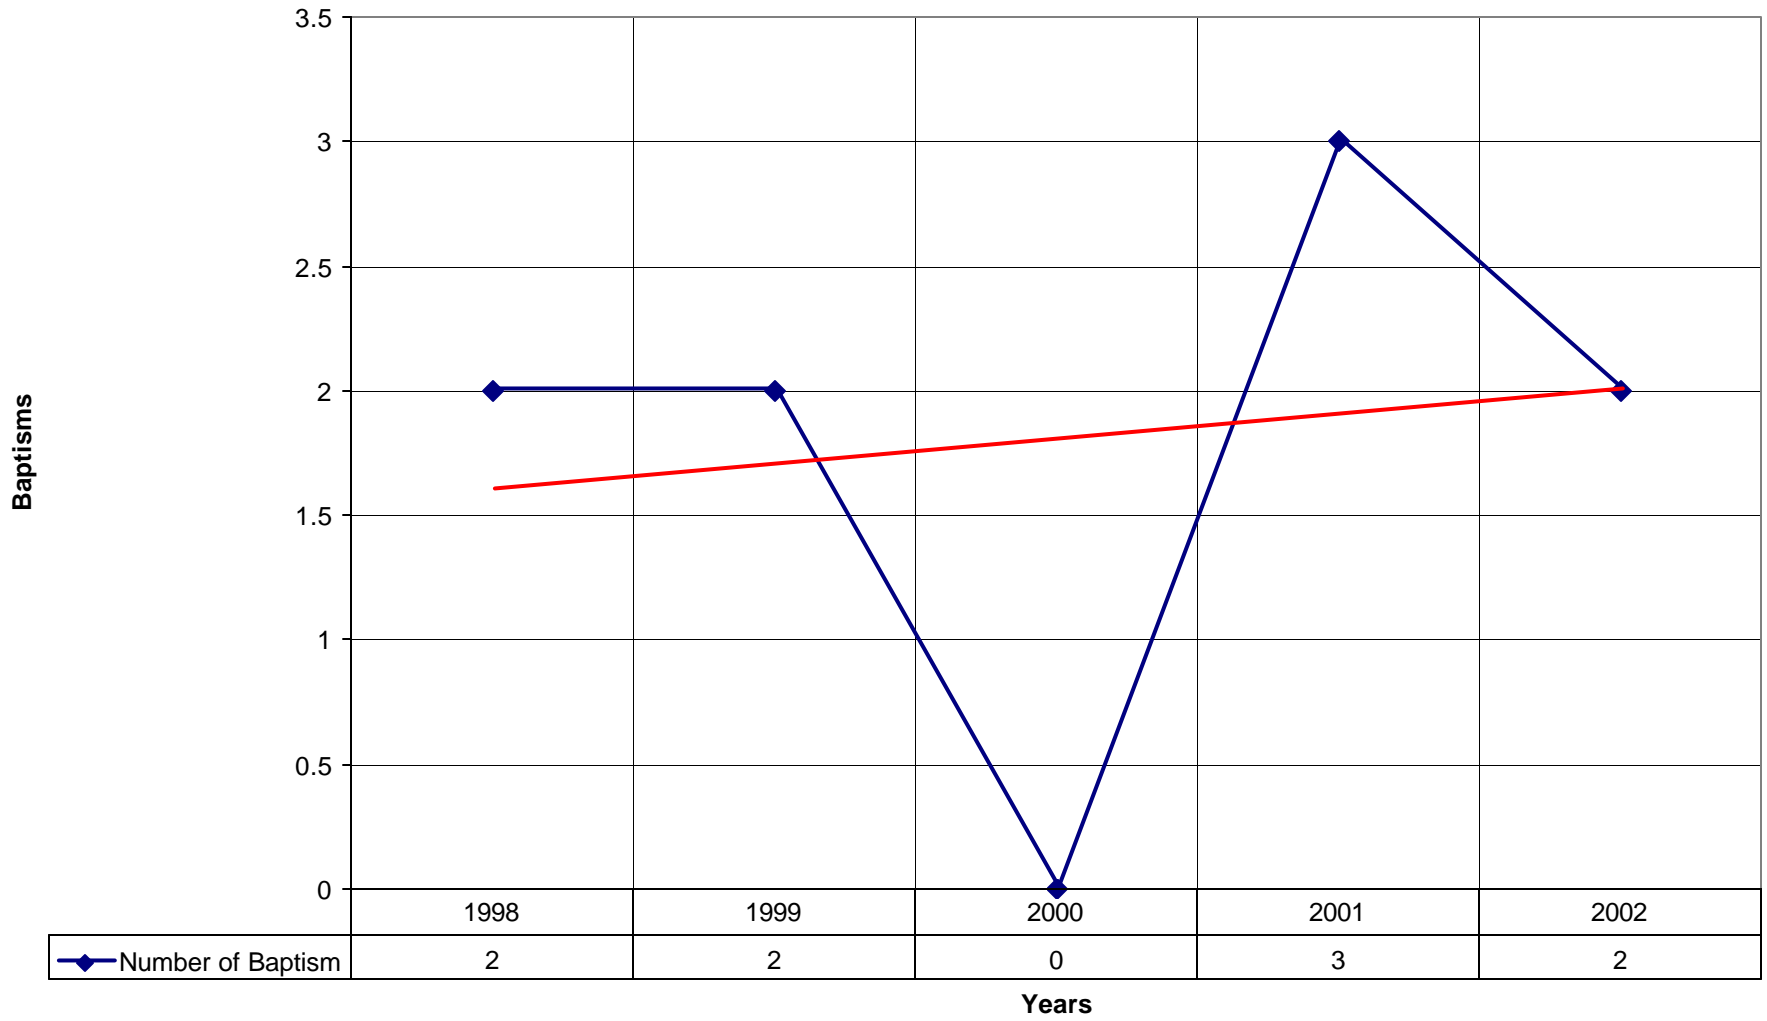

4006 All Souls' Episcopal Church ND

◆ Number of Baptism

2

2

0

3

2

Years

◆ Number of Baptism

— Linear (Number of Baptism)