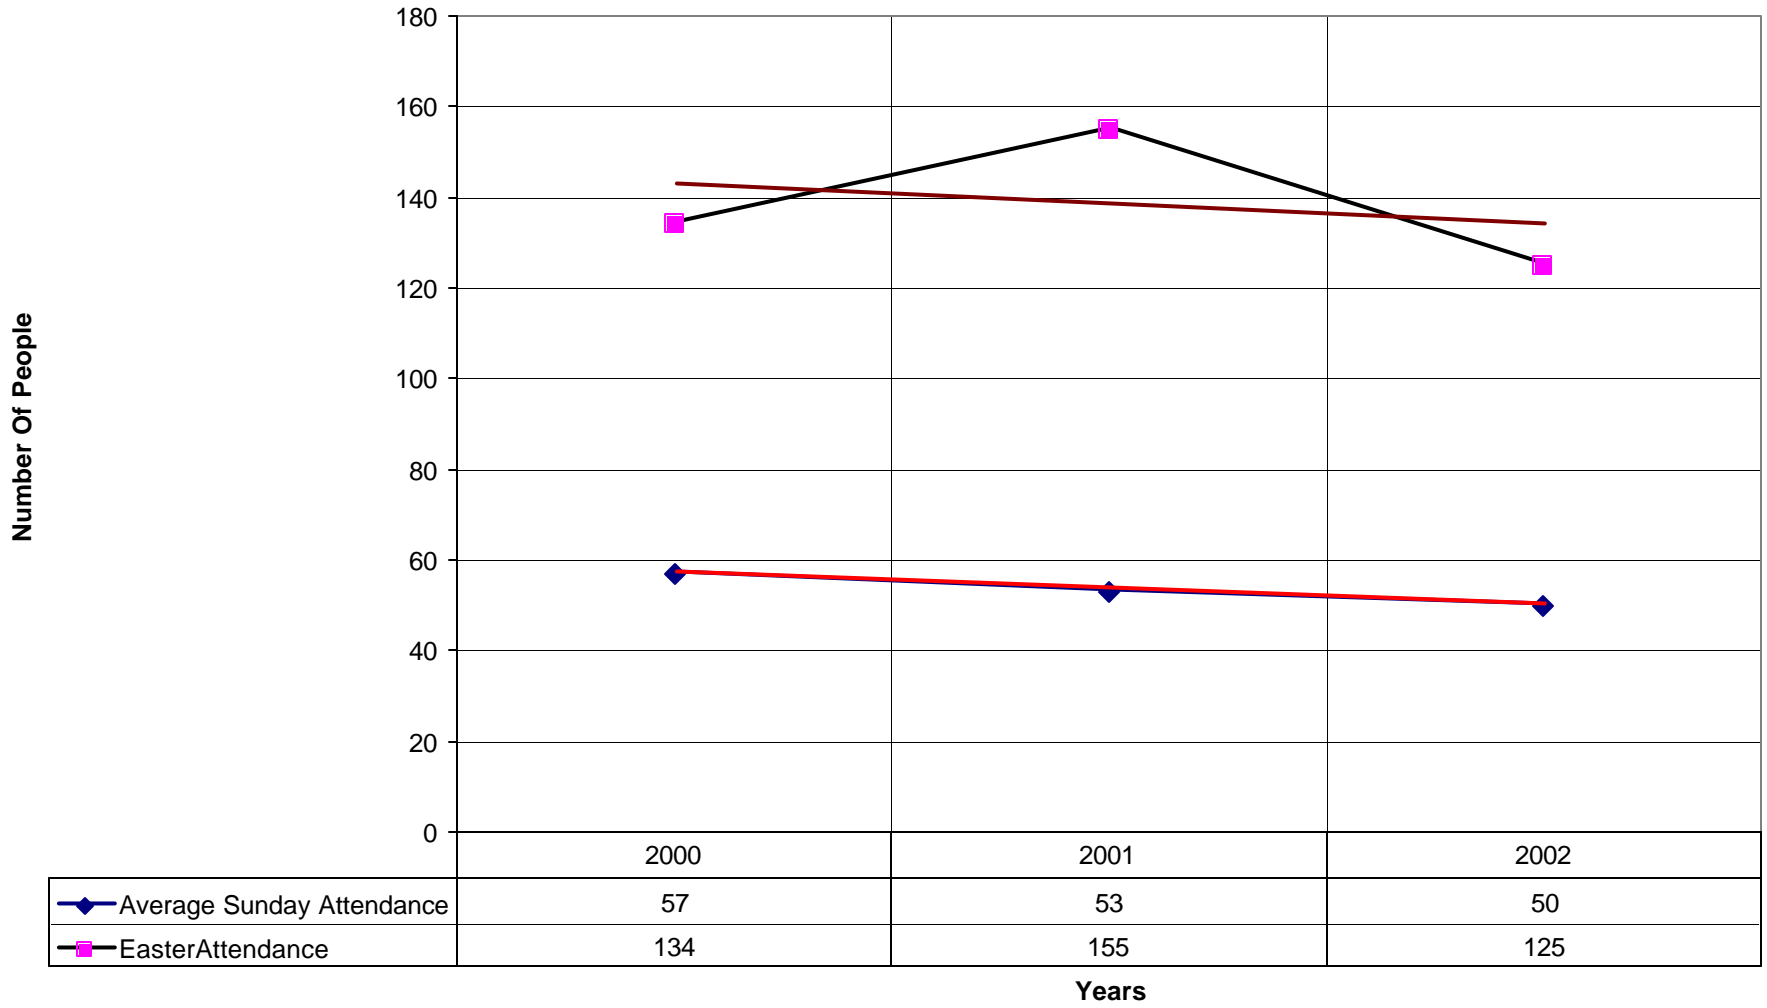

◆ Number of Pledges — Linear (Number of Pledges)

4006 All Souls' Episcopal Church ND

◆ Average Sunday Attendance — Linear (Average Sunday Attendance)

4006 All Souls' Episcopal Church ND

◆ Average Sunday Attendance
 ■ EasterAttendance
 — Linear (Average Sunday Attendance)
 — Linear (EasterAttendance)