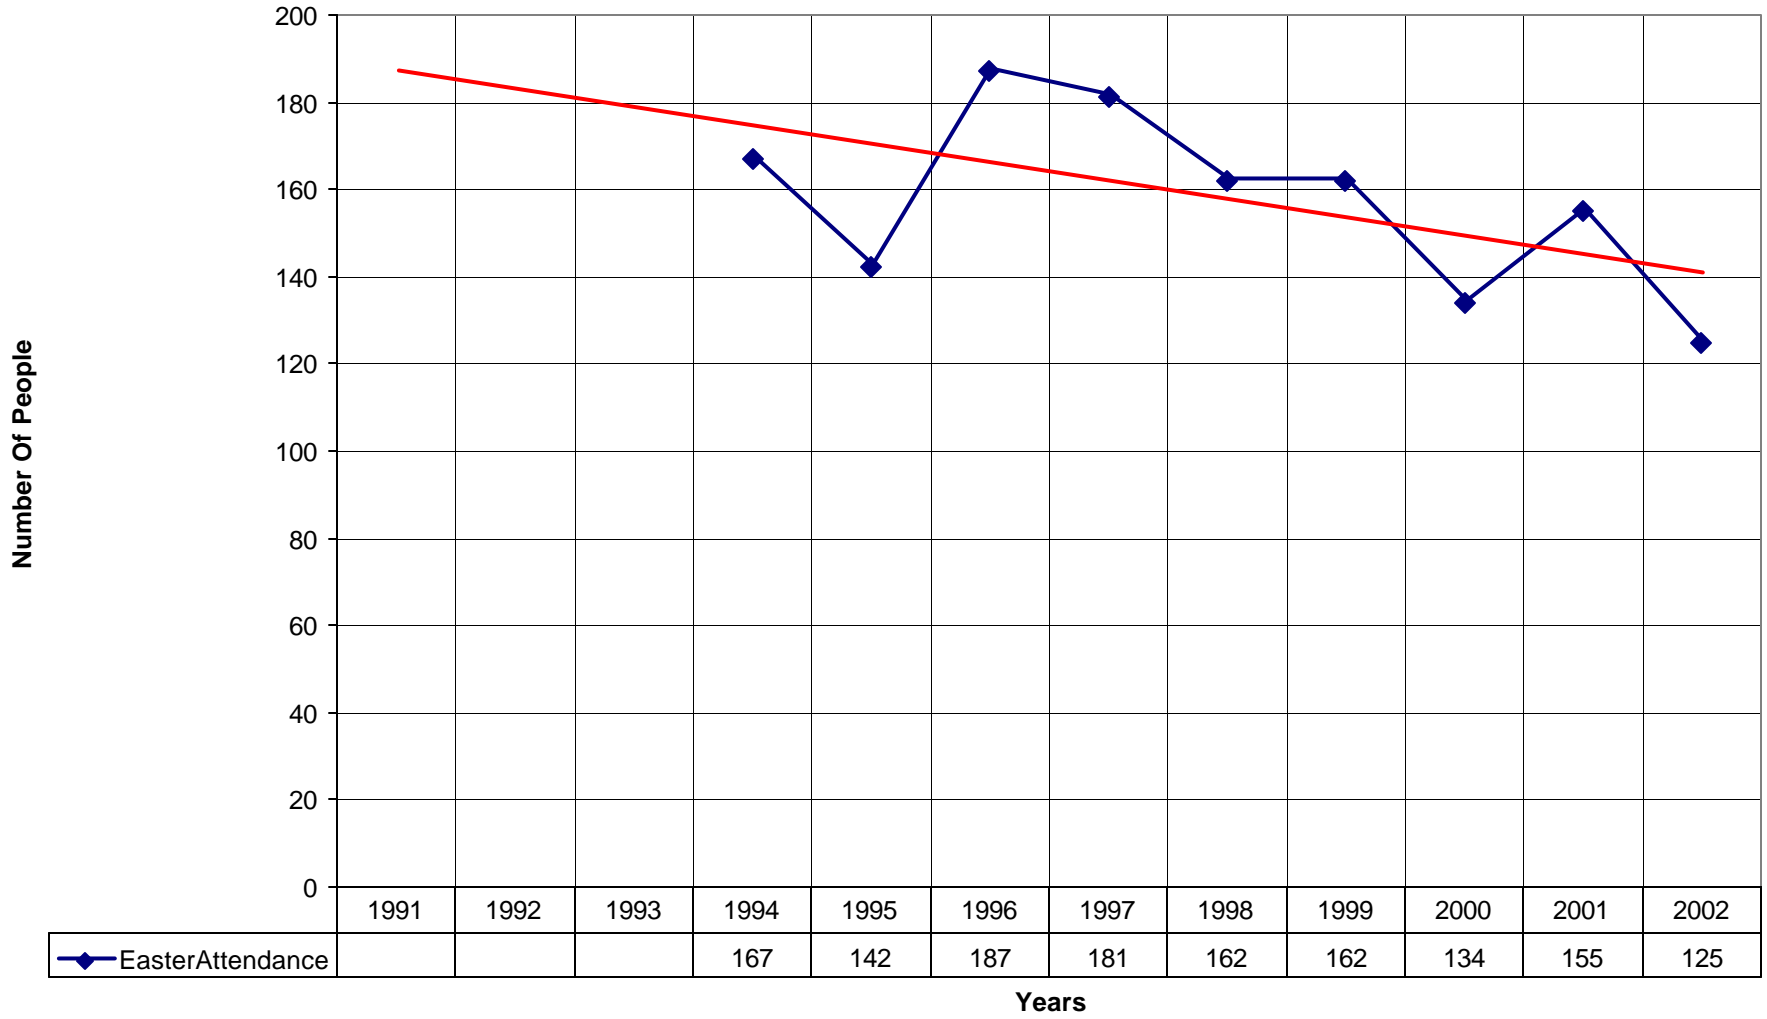

4006 All Souls' Episcopal Church ND

◆ Average Sunday Attendance
 ■ EasterAttendance
 — Linear (Average Sunday Attendance)
 — Linear (EasterAttendance)

4006 All Souls' Episcopal Church ND

◆ EasterAttendance — Linear (EasterAttendance)

◆ Number of Pledges — Linear (Number of Pledges)

4006 All Souls' Episcopal Church ND

◆ Average Sunday Attendance — Linear (Average Sunday Attendance)

4006 All Souls' Episcopal Church ND

◆ Average Sunday Attendance
 ■ EasterAttendance
 — Linear (Average Sunday Attendance)
 — Linear (EasterAttendance)