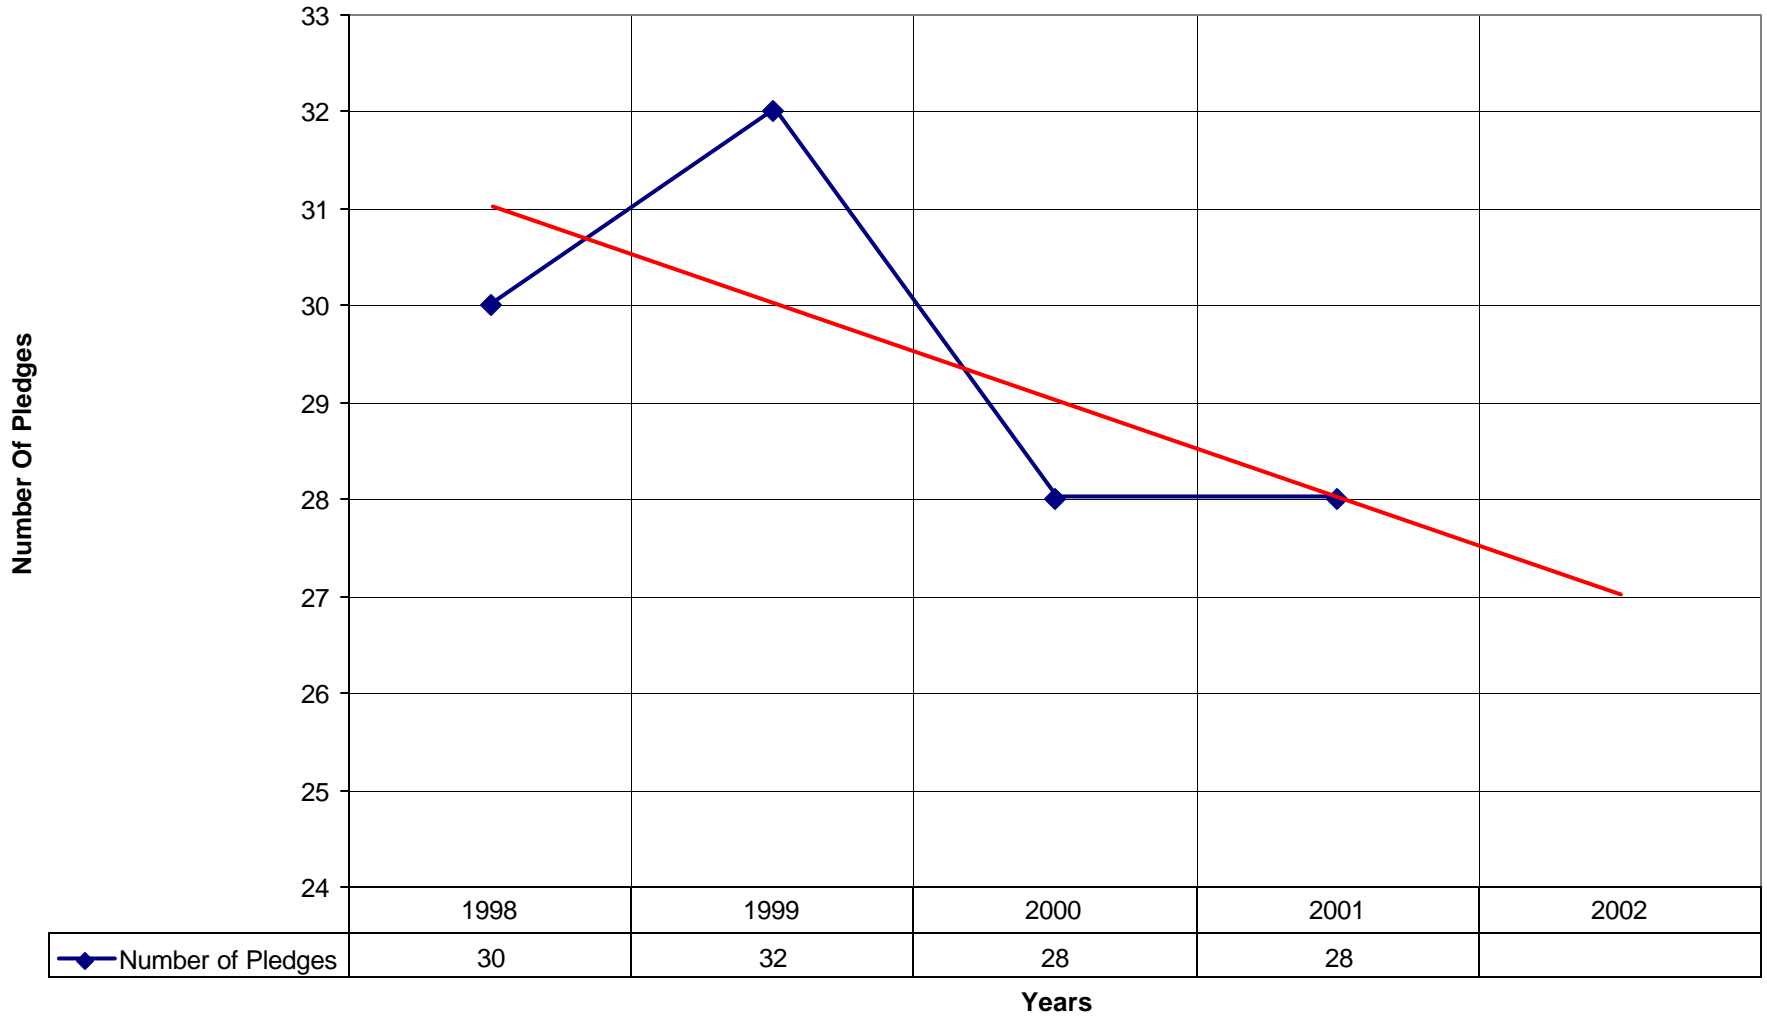

◆ Number of Pledges — Linear (Number of Pledges)

4006 All Souls' Episcopal Church ND

◆ Average Sunday Attendance — Linear (Average Sunday Attendance)

4006 All Souls' Episcopal Church ND

◆ Average Sunday Attendance
 ■ EasterAttendance
 — Linear (Average Sunday Attendance)
 — Linear (EasterAttendance)