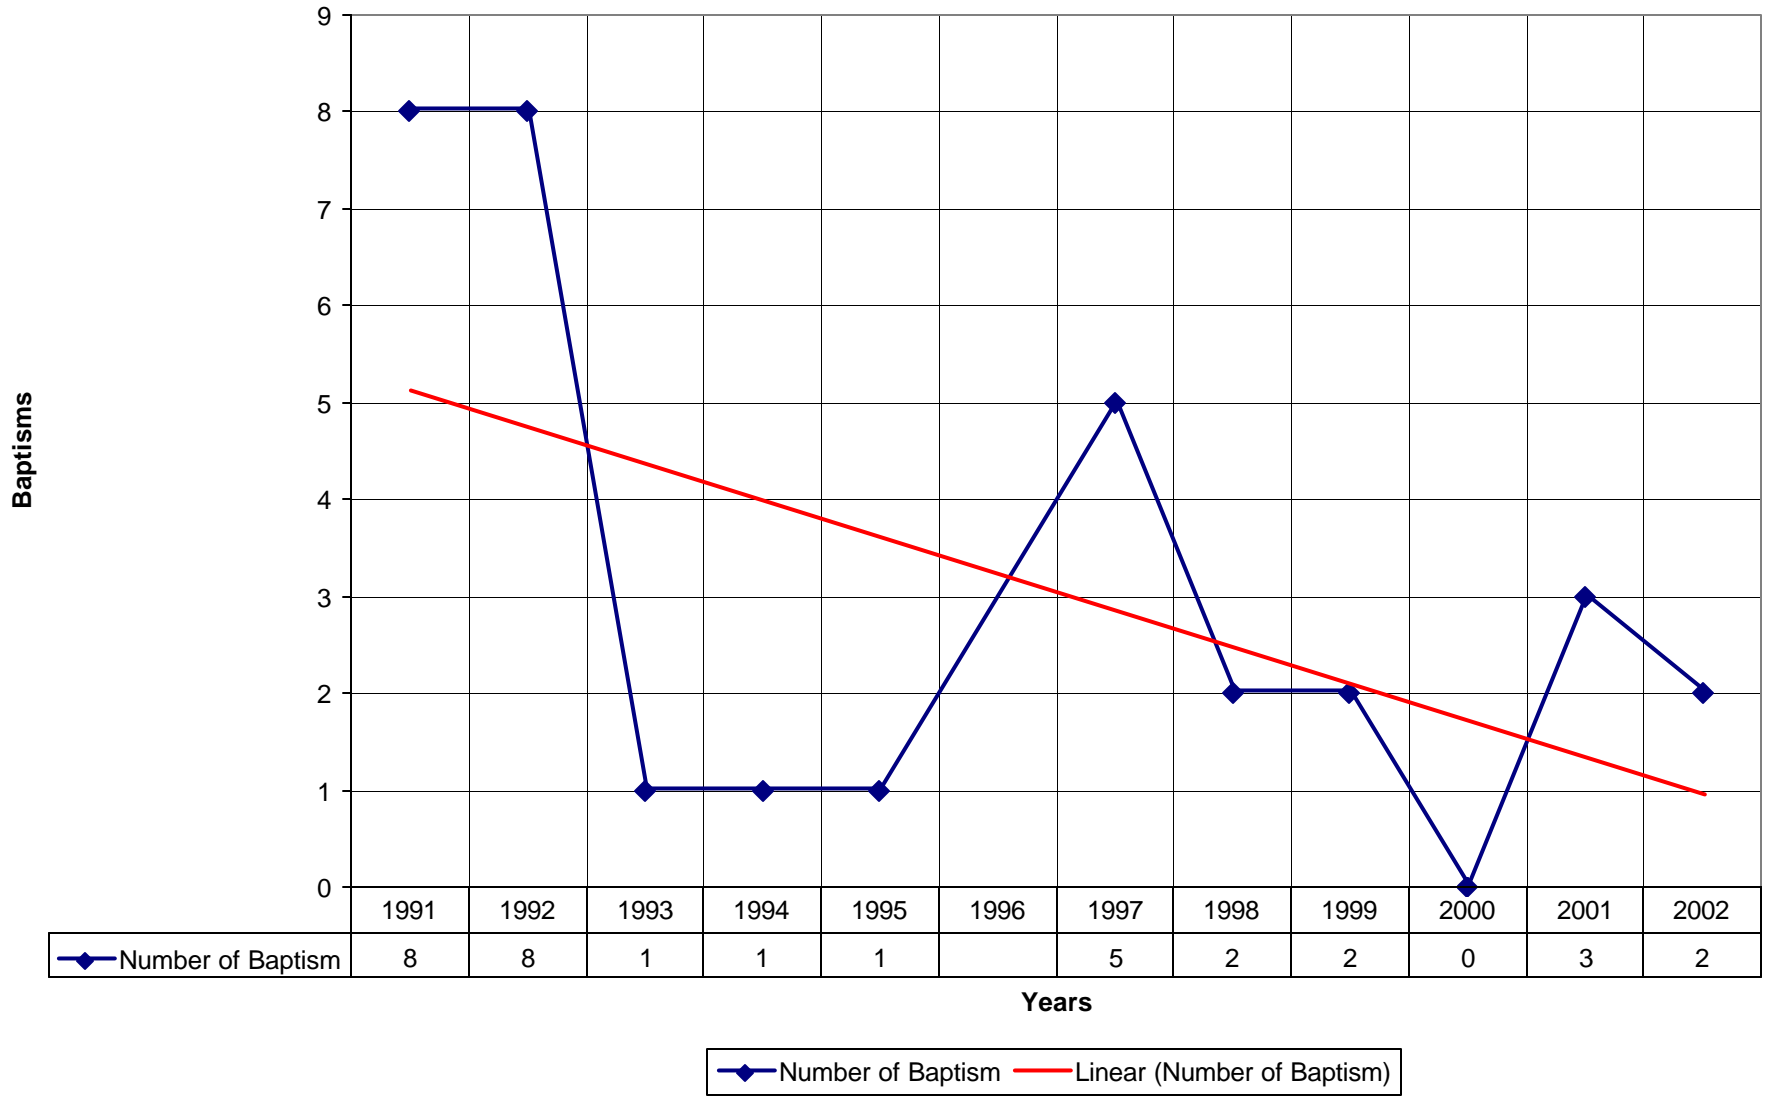

4006 All Souls' Episcopal Church ND