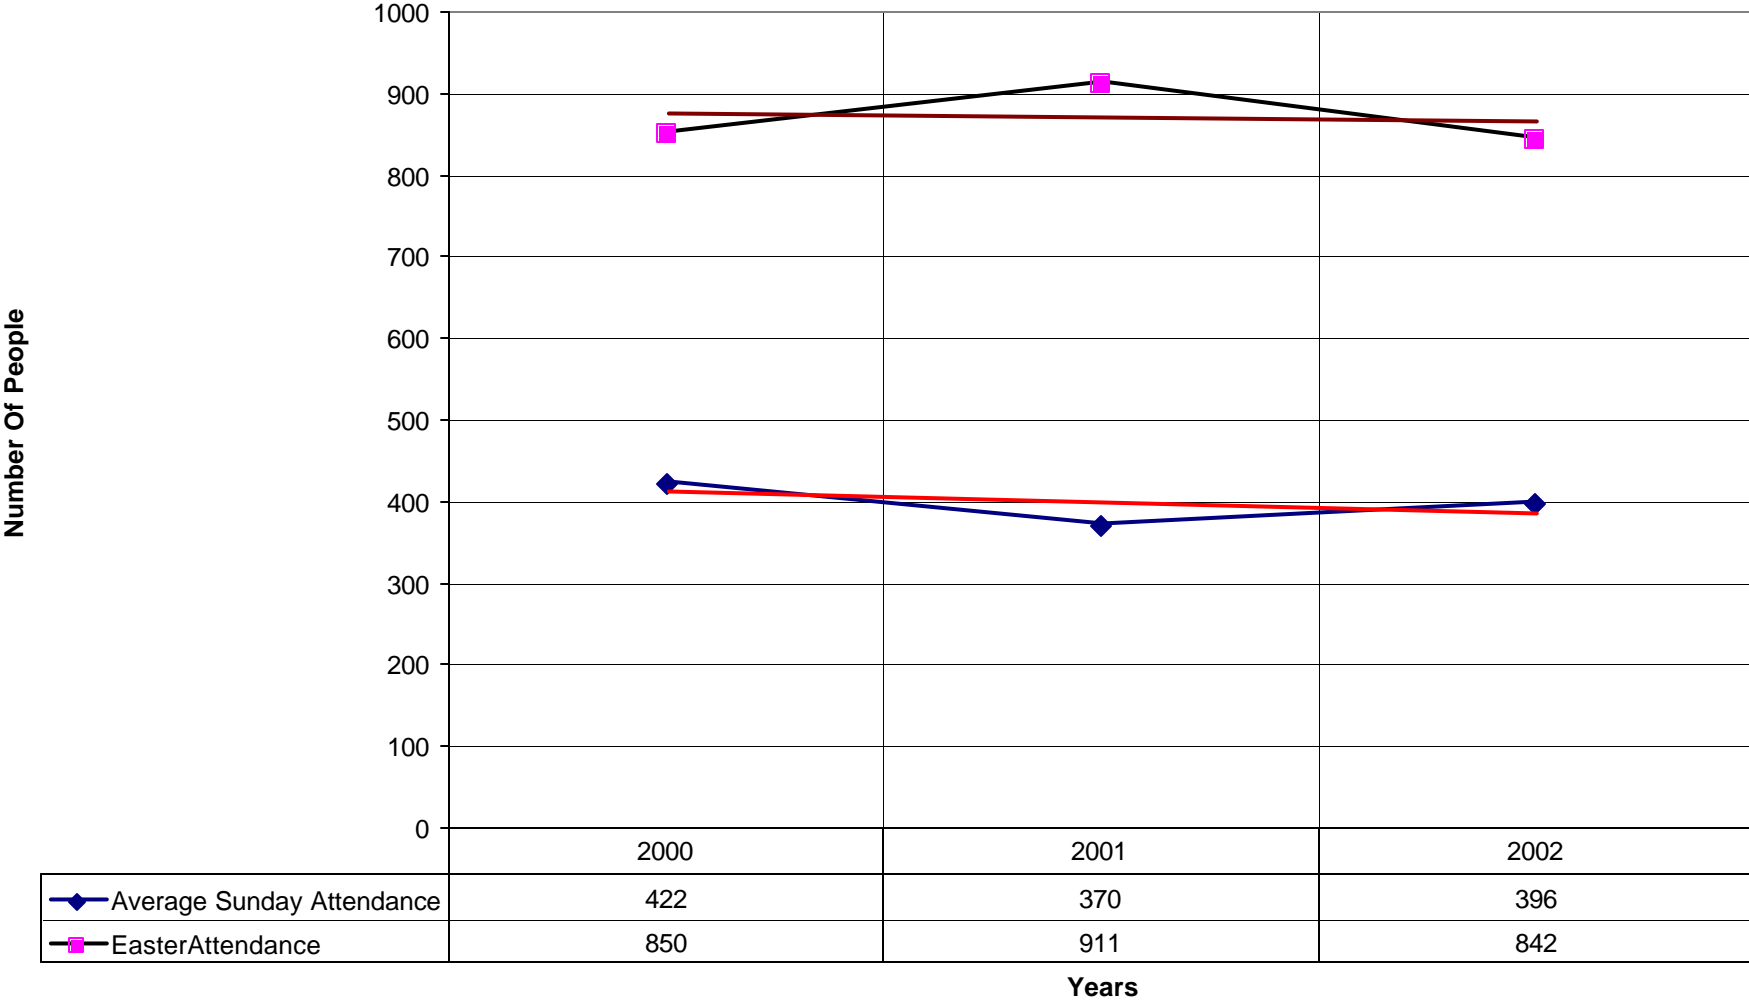

3045 St. Mary Magdalene Episcopal Church BRO

◆ Number of Pledges — Linear (Number of Pledges)

3045 St. Mary Magdalene Episcopal Church BRO

◆ Average Sunday Attendance — Linear (Average Sunday Attendance)

3045 St. Mary Magdalene Episcopal Church BRO

◆ Average Sunday Attendance ■ EasterAttendance — Linear (Average Sunday Attendance) — Linear (EasterAttendance)

3045 St. Mary Magdalene Episcopal Church BRO

◆ EasterAttendance

2000

2001

2002

850

911

842

Years

◆ EasterAttendance — Linear (EasterAttendance)