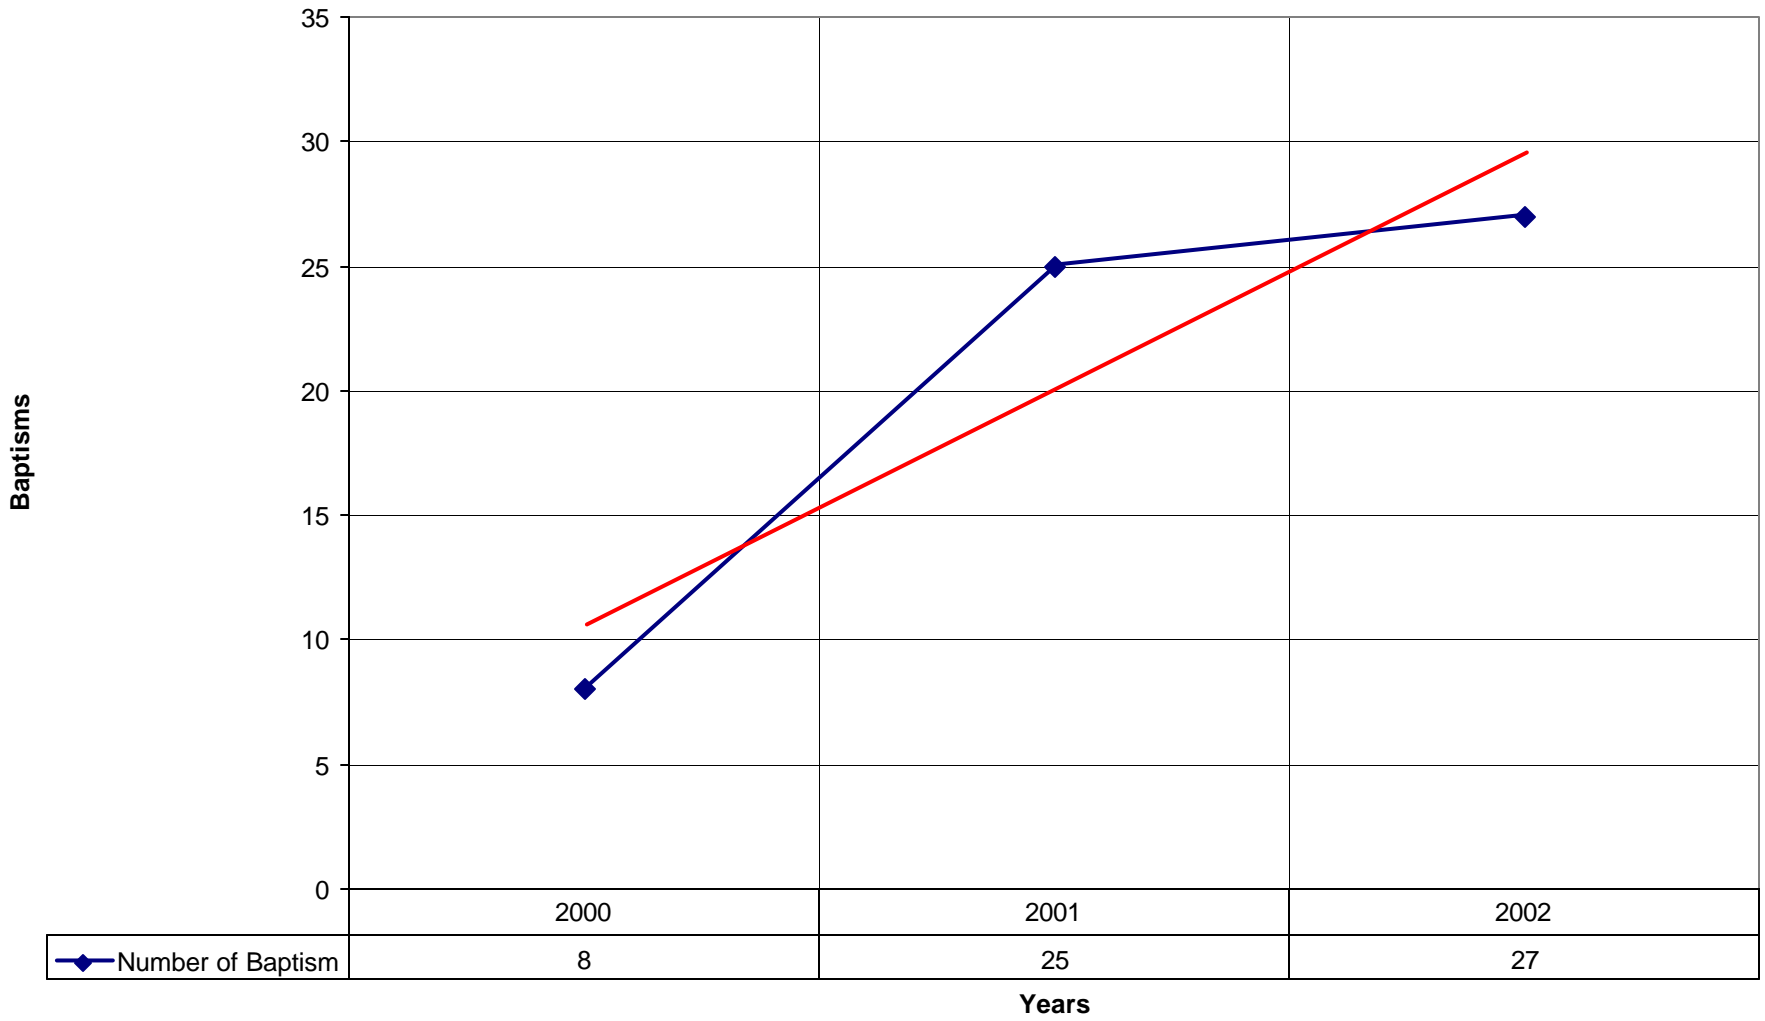

3045 St. Mary Magdalene Episcopal Church BRO

◆ Number of Baptism

◆ Number of Baptism — Linear (Number of Baptism)