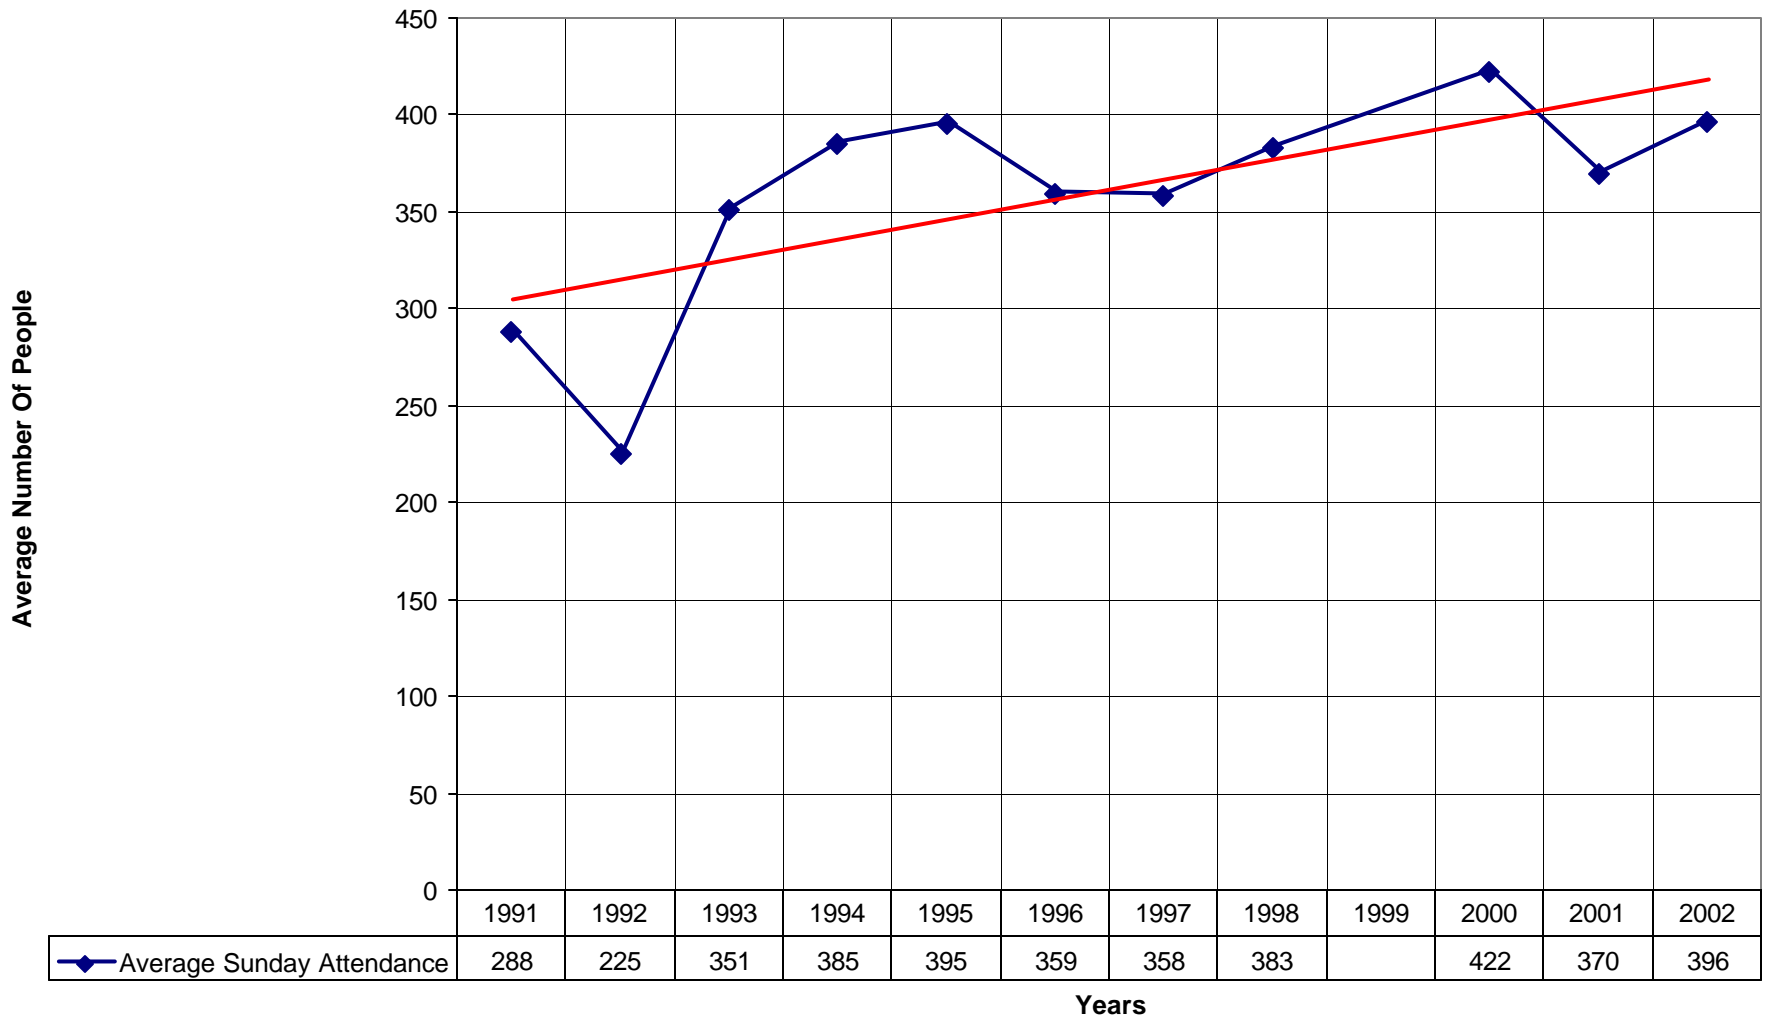

3045 St. Mary Magdalene Episcopal Church BRO

◆ Average Sunday Attendance
— Linear (Average Sunday Attendance)