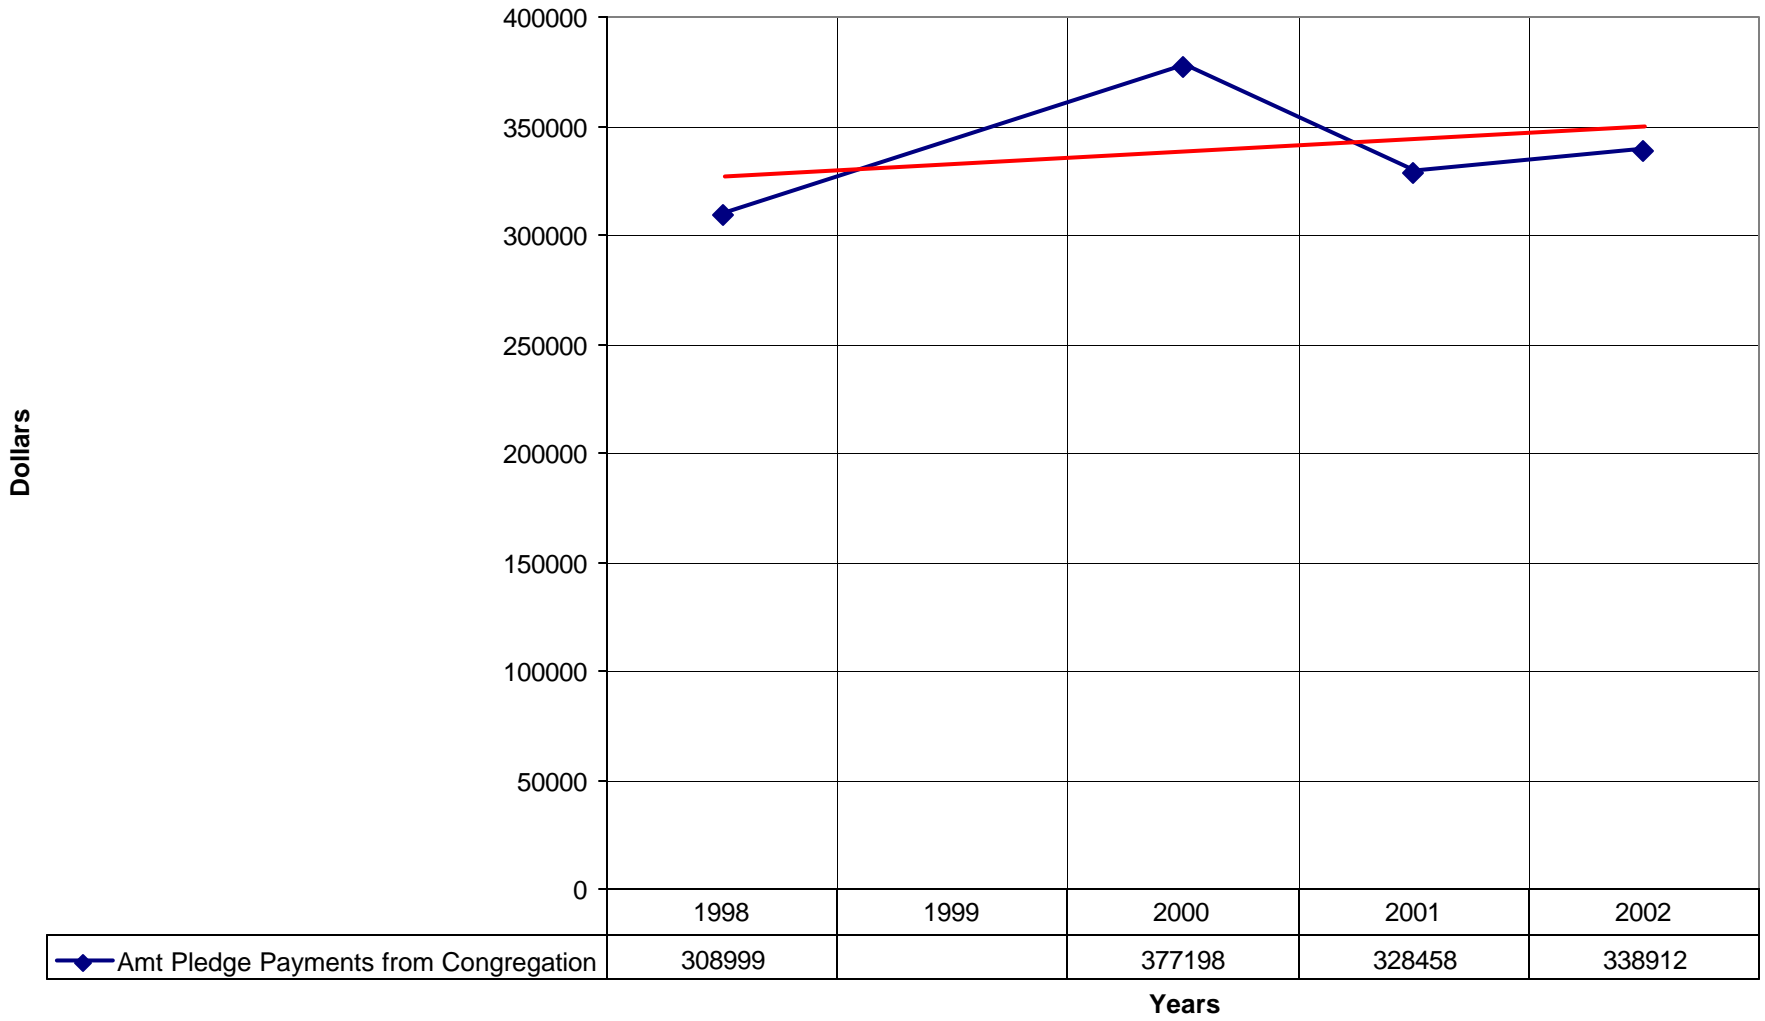

3045 St. Mary Magdalene Episcopal Church BRO

◆ Amt Pledge Payments from Congregation — Linear (Amt Pledge Payments from Congregation)