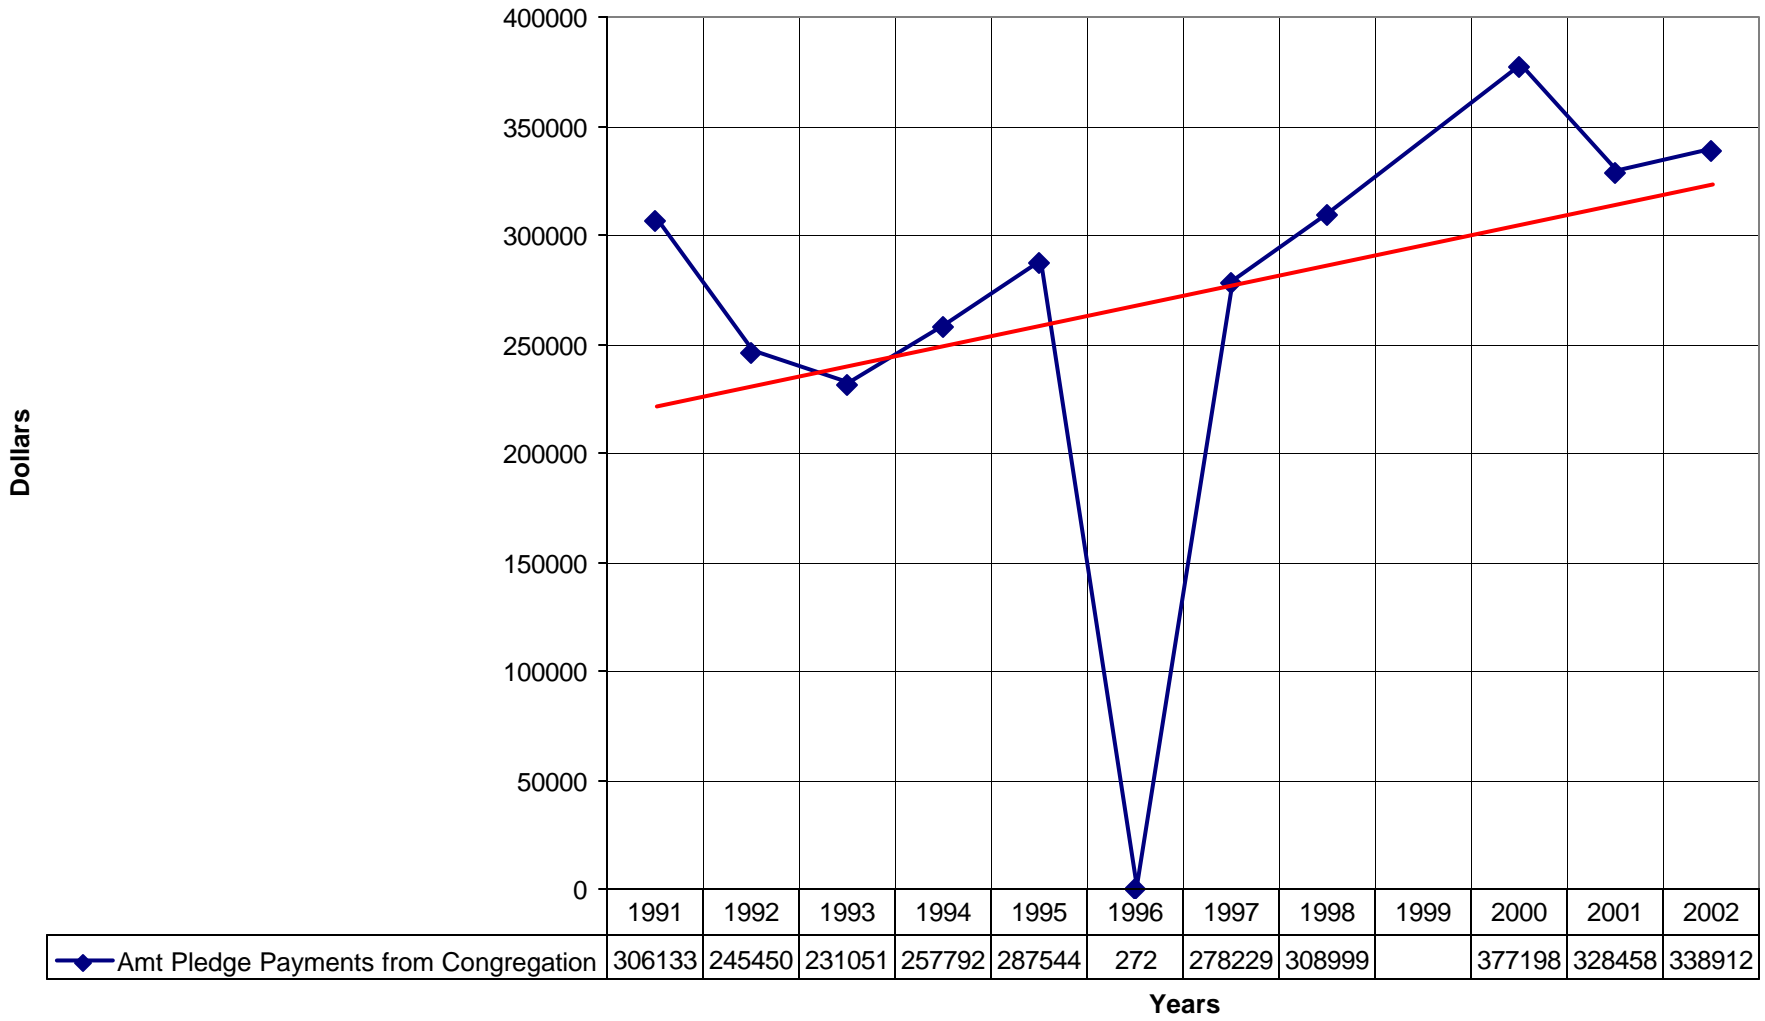

3045 St. Mary Magdalene Episcopal Church BRO

◆ Average Sunday Attendance
 ■ EasterAttendance
 — Linear (Average Sunday Attendance)
 — Linear (EasterAttendance)

3045 St. Mary Magdalene Episcopal Church BRO

◆ EasterAttendance — Linear (EasterAttendance)

3045 St. Mary Magdalene Episcopal Church BRO

◆ Number of Baptism — Linear (Number of Baptism)

3045 St. Mary Magdalene Episcopal Church BRO

◆ Amt Pledge Payments from Congregation — Linear (Amt Pledge Payments from Congregation)

2000

2001

2002

850

911

842

Years

◆ EasterAttendance — Linear (EasterAttendance)