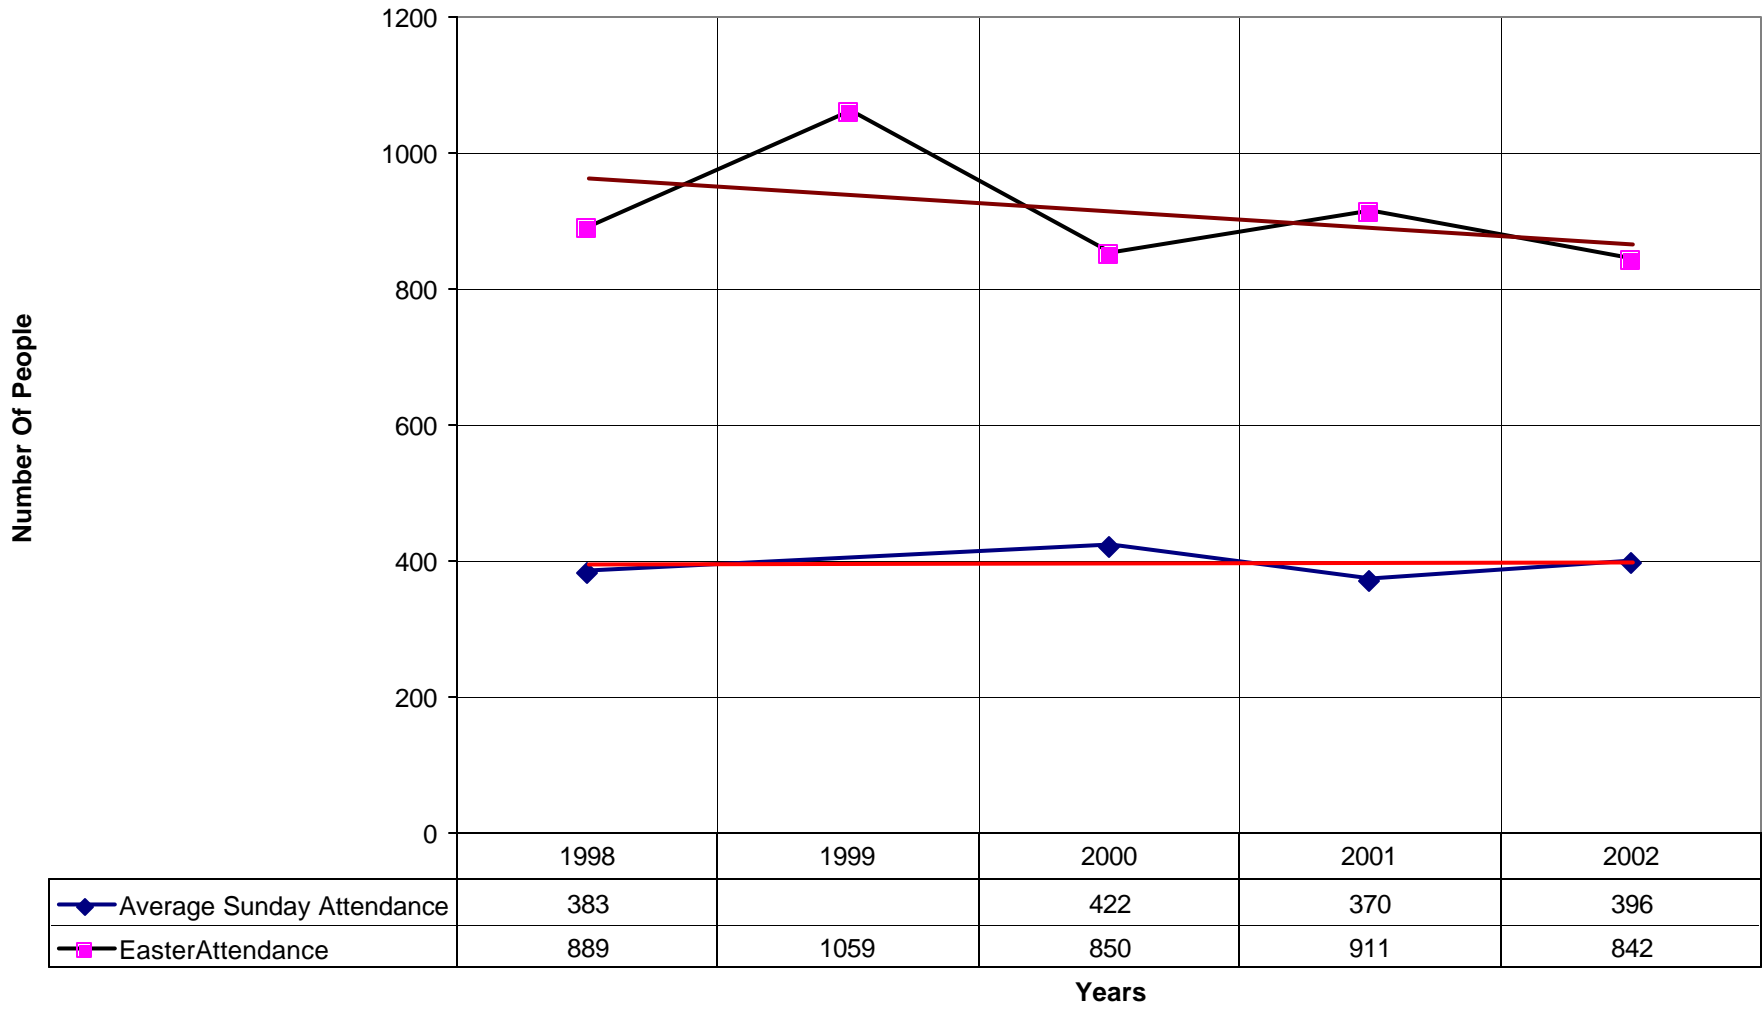

3045 St. Mary Magdalene Episcopal Church BRO

◆ Number of Pledges — Linear (Number of Pledges)

3045 St. Mary Magdalene Episcopal Church BRO

◆ Average Sunday Attendance
 — Linear (Average Sunday Attendance)

3045 St. Mary Magdalene Episcopal Church BRO

◆ Average Sunday Attendance ■ EasterAttendance — Linear (Average Sunday Attendance) — Linear (EasterAttendance)

3045 St. Mary Magdalene Episcopal Church BRO

◆ EasterAttendance — Linear (EasterAttendance)

2000

2001

2002

850

911

842

Years

◆ EasterAttendance — Linear (EasterAttendance)