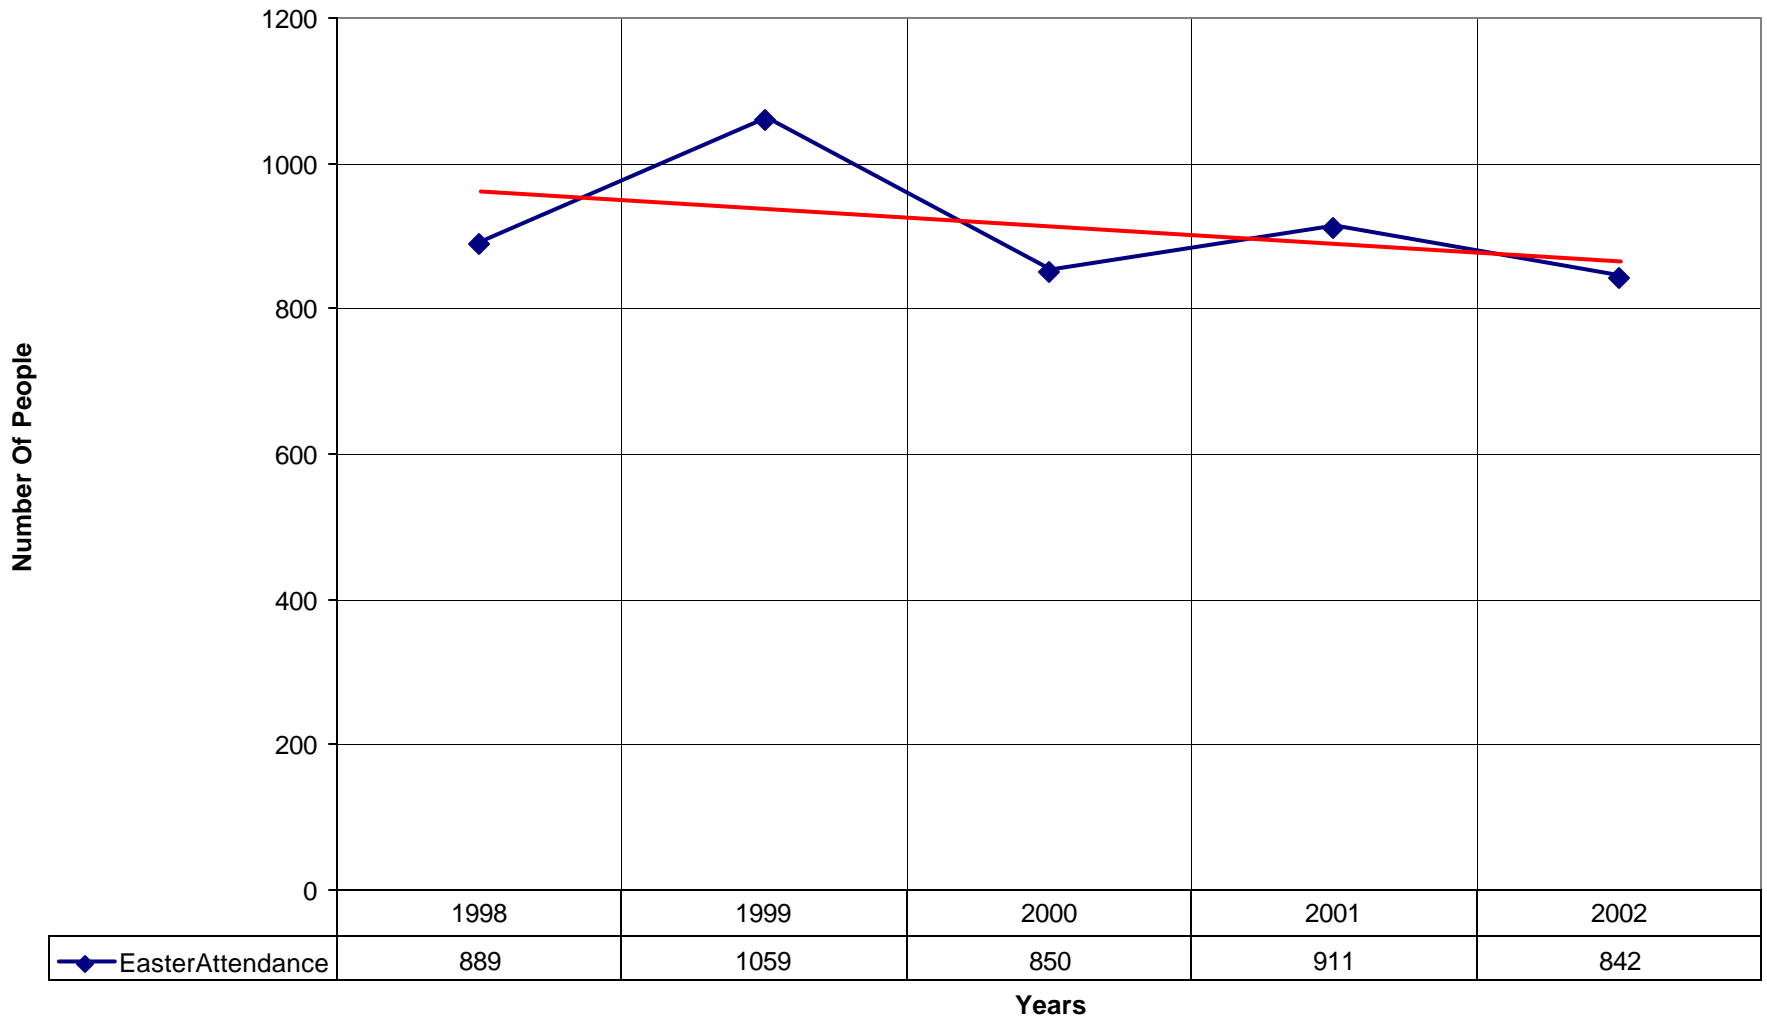

3045 St. Mary Magdalene Episcopal Church BRO

◆ Average Sunday Attendance
 ■ EasterAttendance
 — Linear (Average Sunday Attendance)
 — Linear (EasterAttendance)

3045 St. Mary Magdalene Episcopal Church BRO

3045 St. Mary Magdalene Episcopal Church BRO

◆ Number of Pledges — Linear (Number of Pledges)

3045 St. Mary Magdalene Episcopal Church BRO

◆ Average Sunday Attendance
 — Linear (Average Sunday Attendance)

3045 St. Mary Magdalene Episcopal Church BRO

◆ Average Sunday Attendance ■ EasterAttendance — Linear (Average Sunday Attendance) — Linear (EasterAttendance)

3045 St. Mary Magdalene Episcopal Church BRO

◆ EasterAttendance — Linear (EasterAttendance)