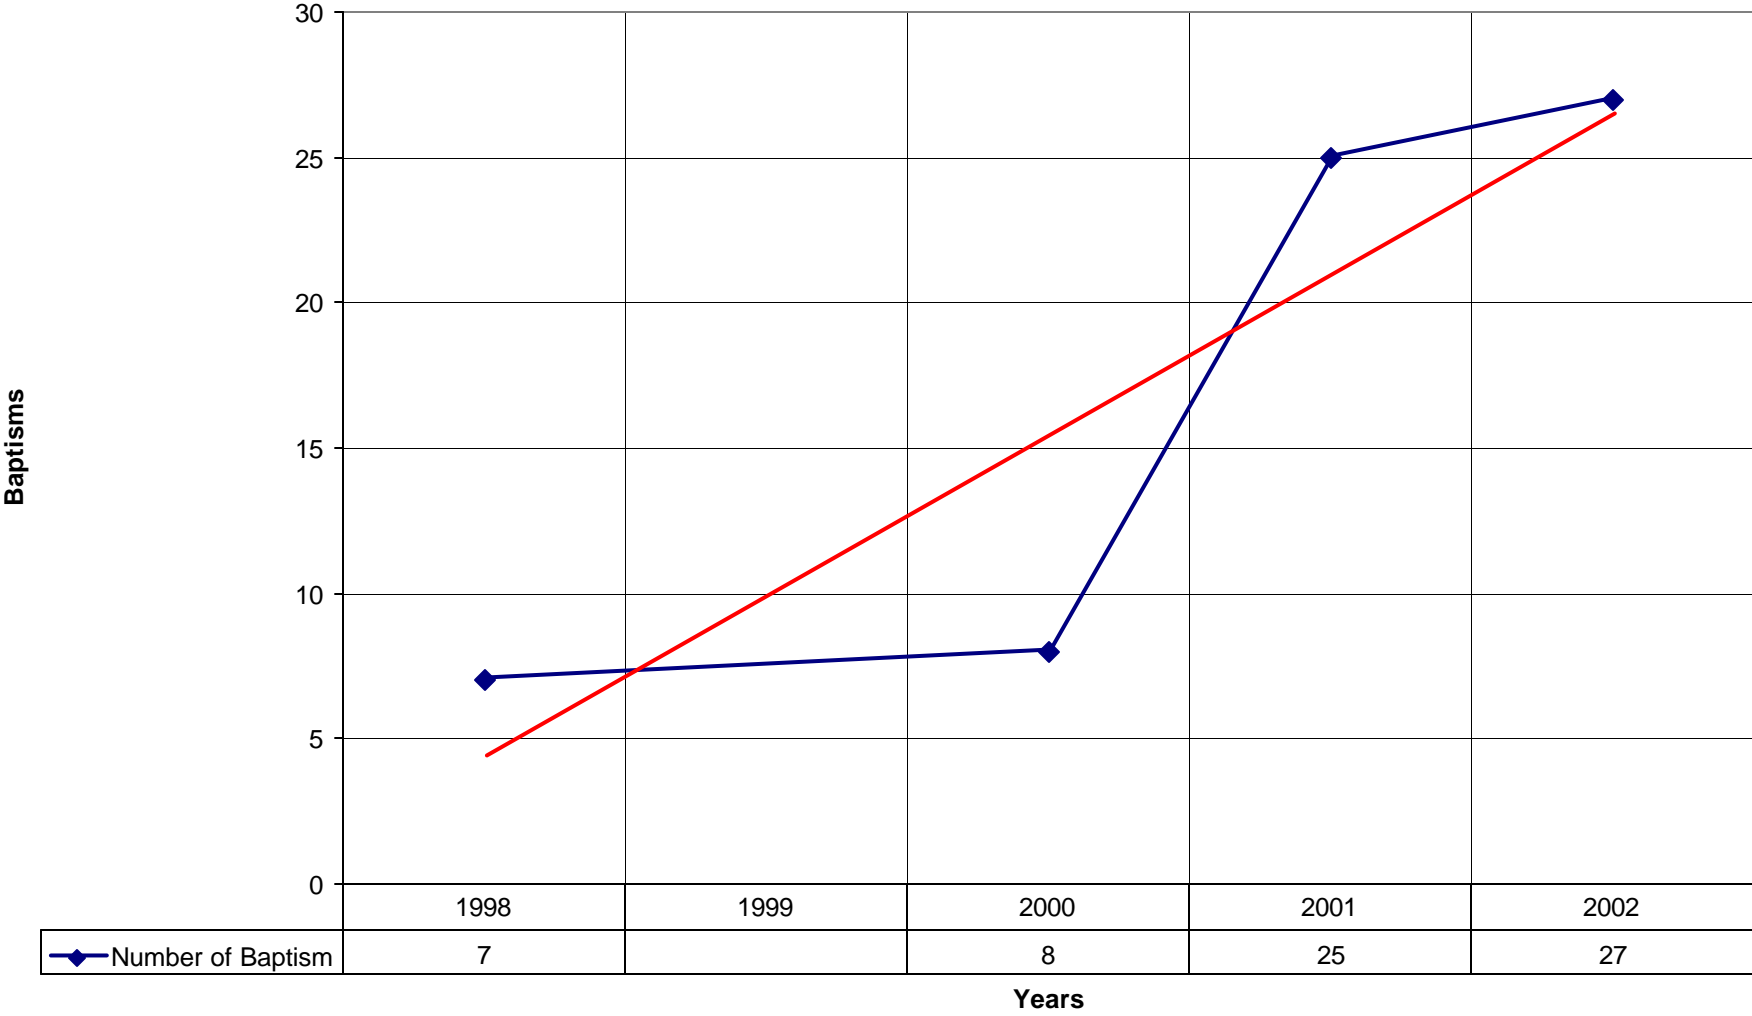

3045 St. Mary Magdalene Episcopal Church BRO

Number of Baptism Linear (Number of Baptism)