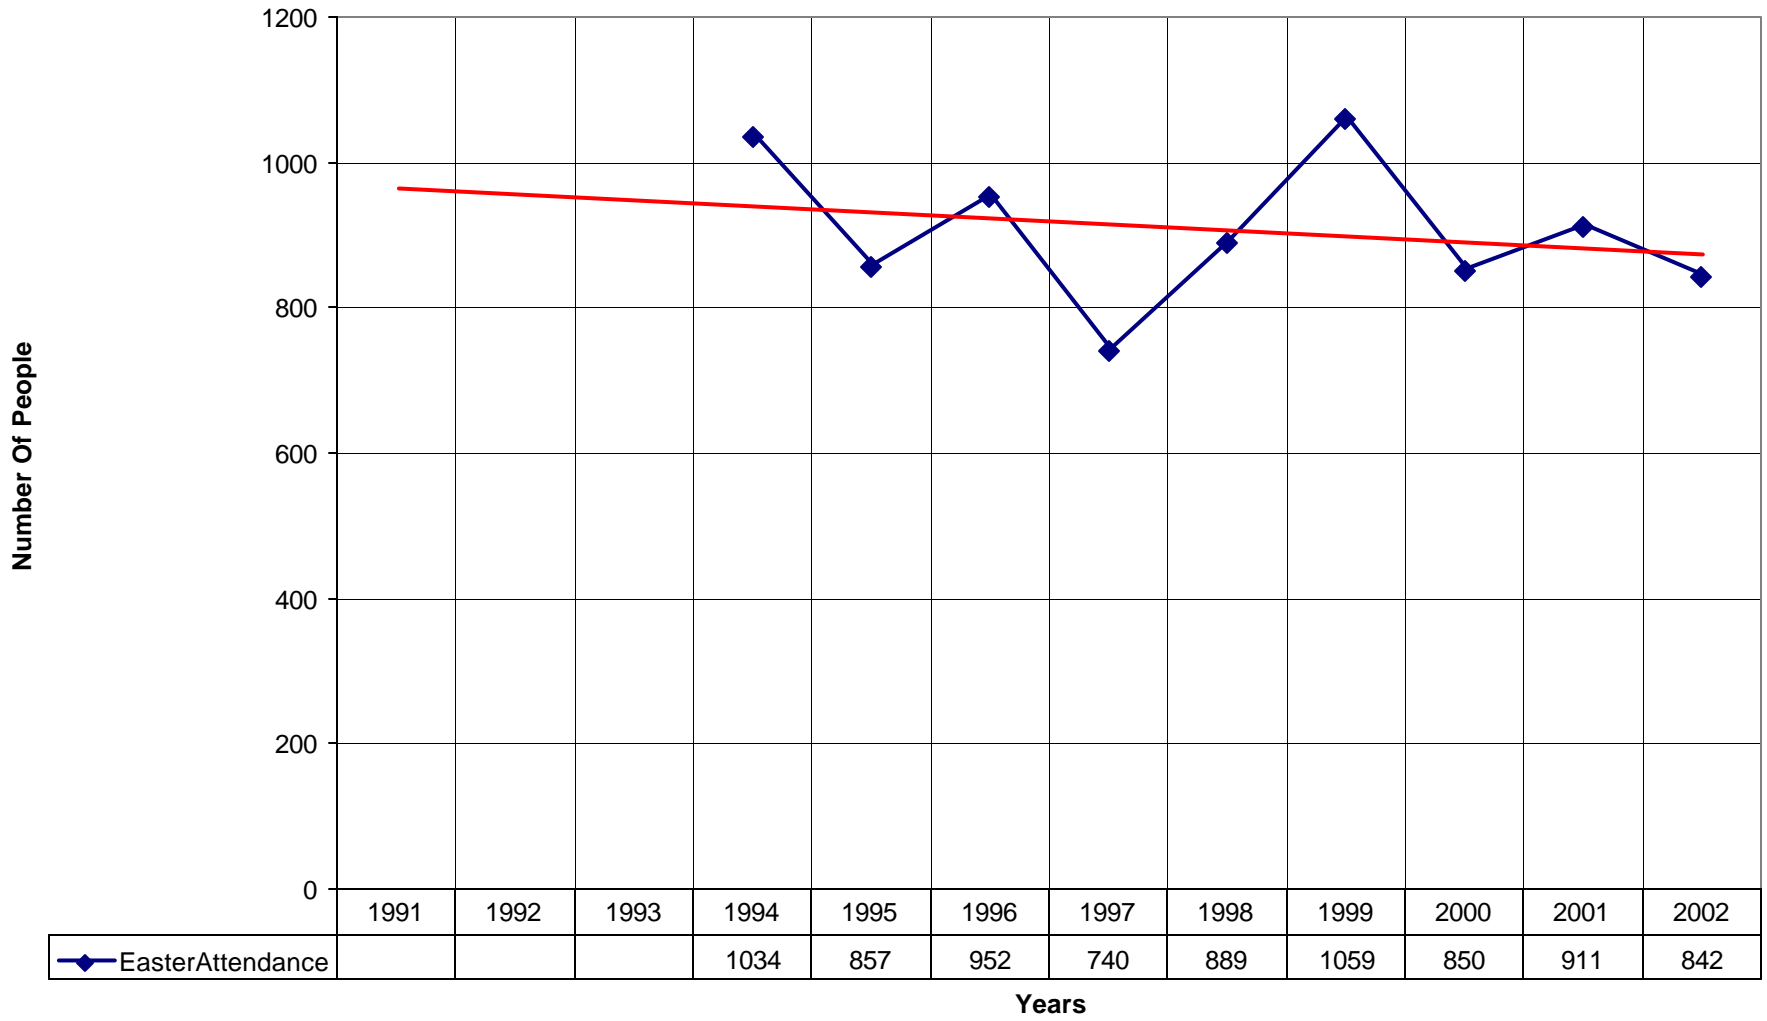

3045 St. Mary Magdalene Episcopal Church BRO

◆ Average Sunday Attendance
 ■ EasterAttendance
 — Linear (Average Sunday Attendance)
 — Linear (EasterAttendance)

3045 St. Mary Magdalene Episcopal Church BRO

2000

2001

2002

850

911

842

Years

◆ EasterAttendance — Linear (EasterAttendance)