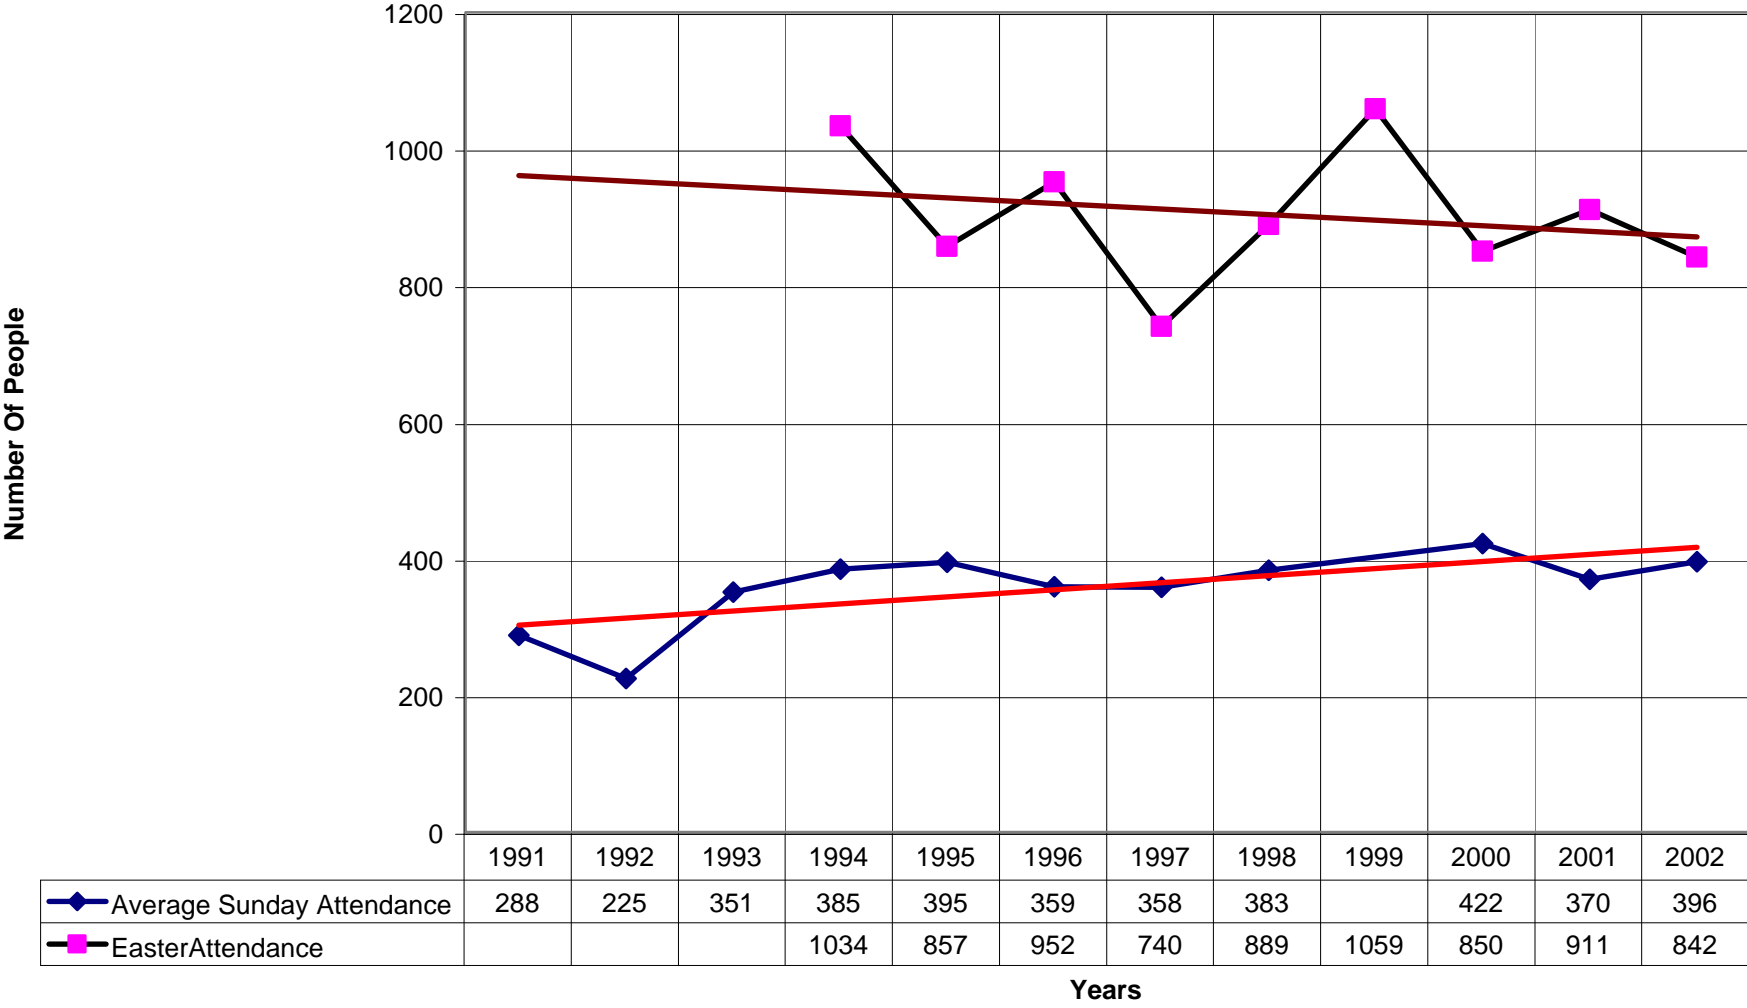

3045 St. Mary Magdalene Episcopal Church BRO

◆ Average Sunday Attendance
 ■ EasterAttendance
 — Linear (Average Sunday Attendance)
 — Linear (EasterAttendance)

3045 St. Mary Magdalene Episcopal Church BRO

2000

2001

2002

850

911

842

Years

◆ EasterAttendance — Linear (EasterAttendance)