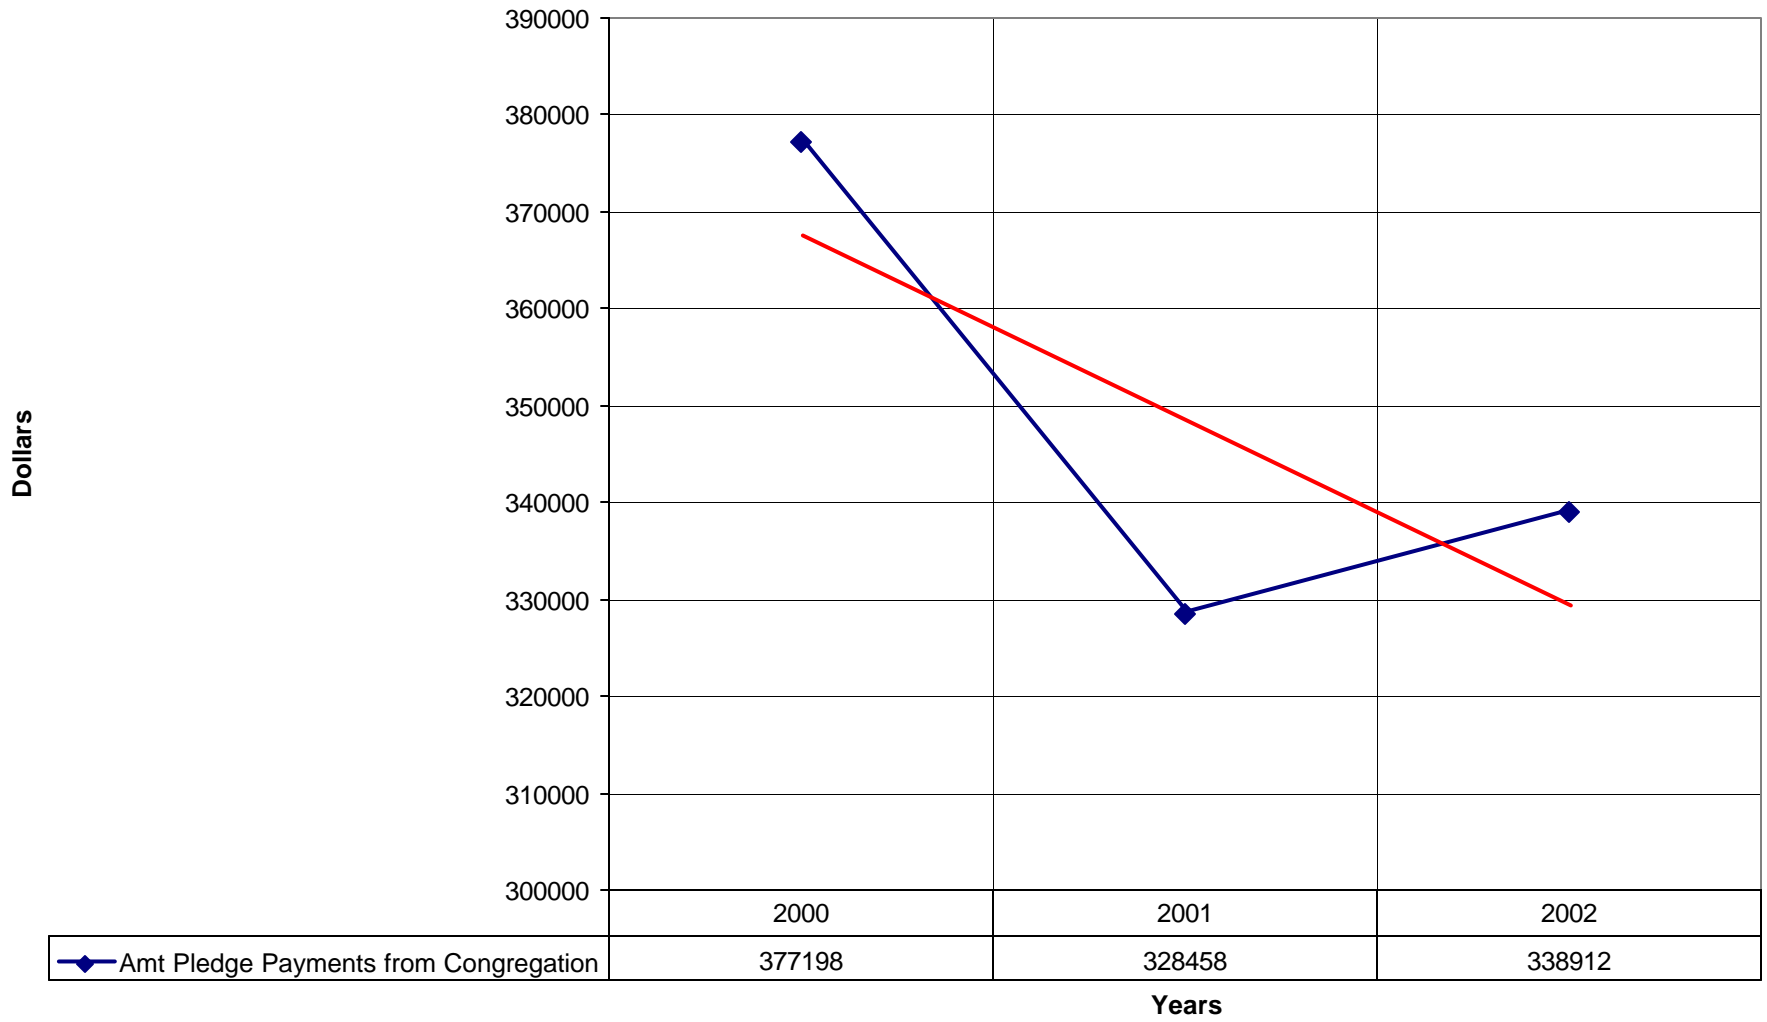

3045 St. Mary Magdalene Episcopal Church BRO

◆ Amt Pledge Payments from Congregation — Linear (Amt Pledge Payments from Congregation)