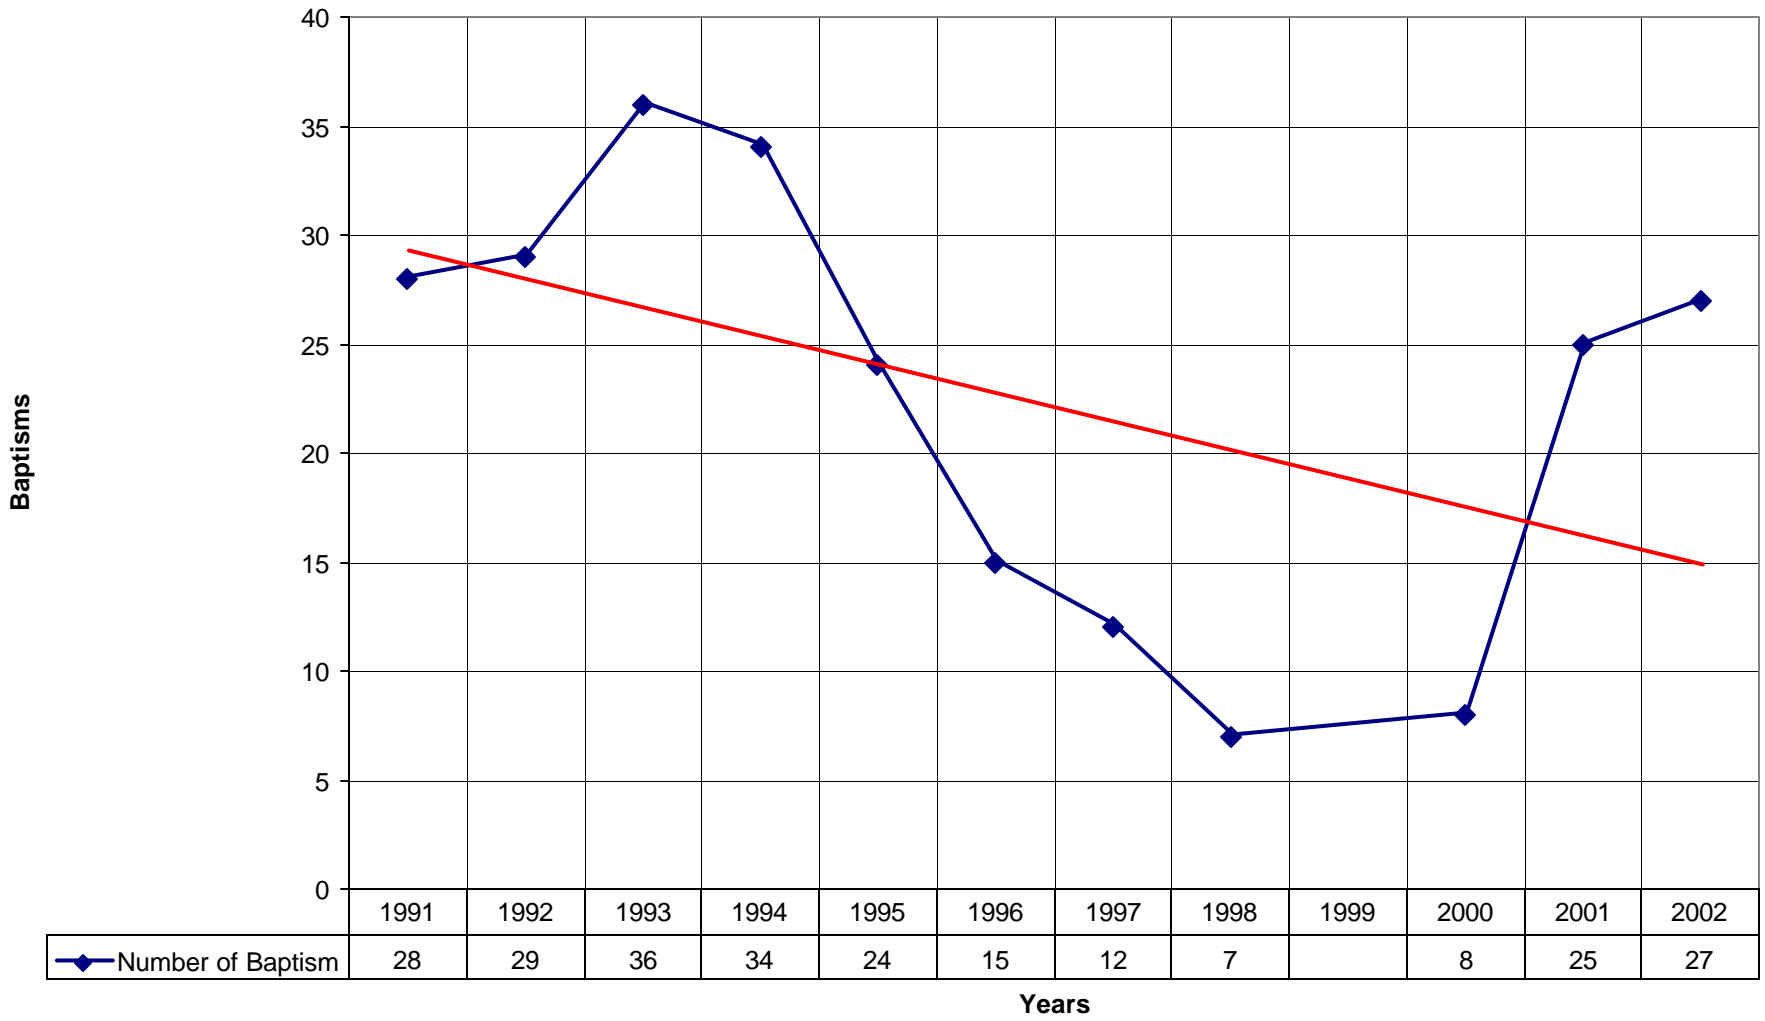

3045 St. Mary Magdalene Episcopal Church BRO

◆ Number of Baptism — Linear (Number of Baptism)