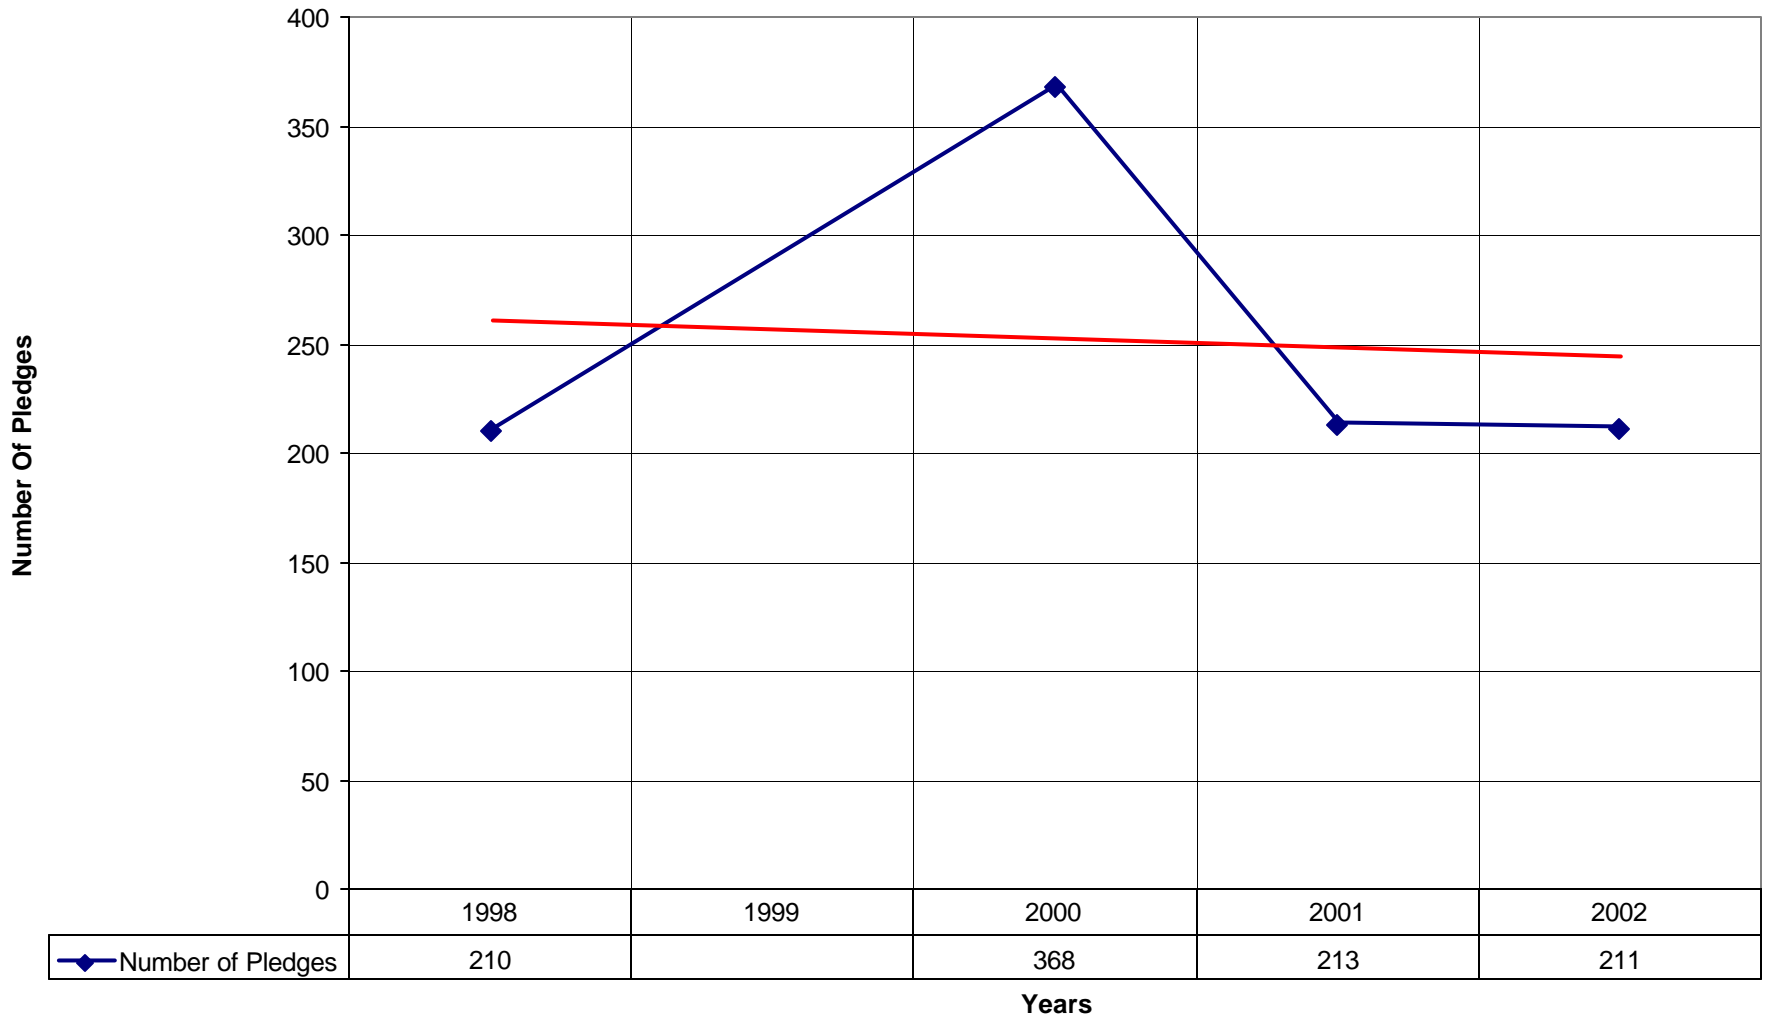

3045 St. Mary Magdalene Episcopal Church BRO

◆ Average Sunday Attendance ■ EasterAttendance — Linear (Average Sunday Attendance) — Linear (EasterAttendance)

3045 St. Mary Magdalene Episcopal Church BRO

◆ EasterAttendance — Linear (EasterAttendance)

3045 St. Mary Magdalene Episcopal Church BRO

◆ Number of Pledges — Linear (Number of Pledges)

3045 St. Mary Magdalene Episcopal Church BRO

◆ Average Sunday Attendance — Linear (Average Sunday Attendance)

2000

2001

2002

850

911

842

Years

◆ EasterAttendance — Linear (EasterAttendance)