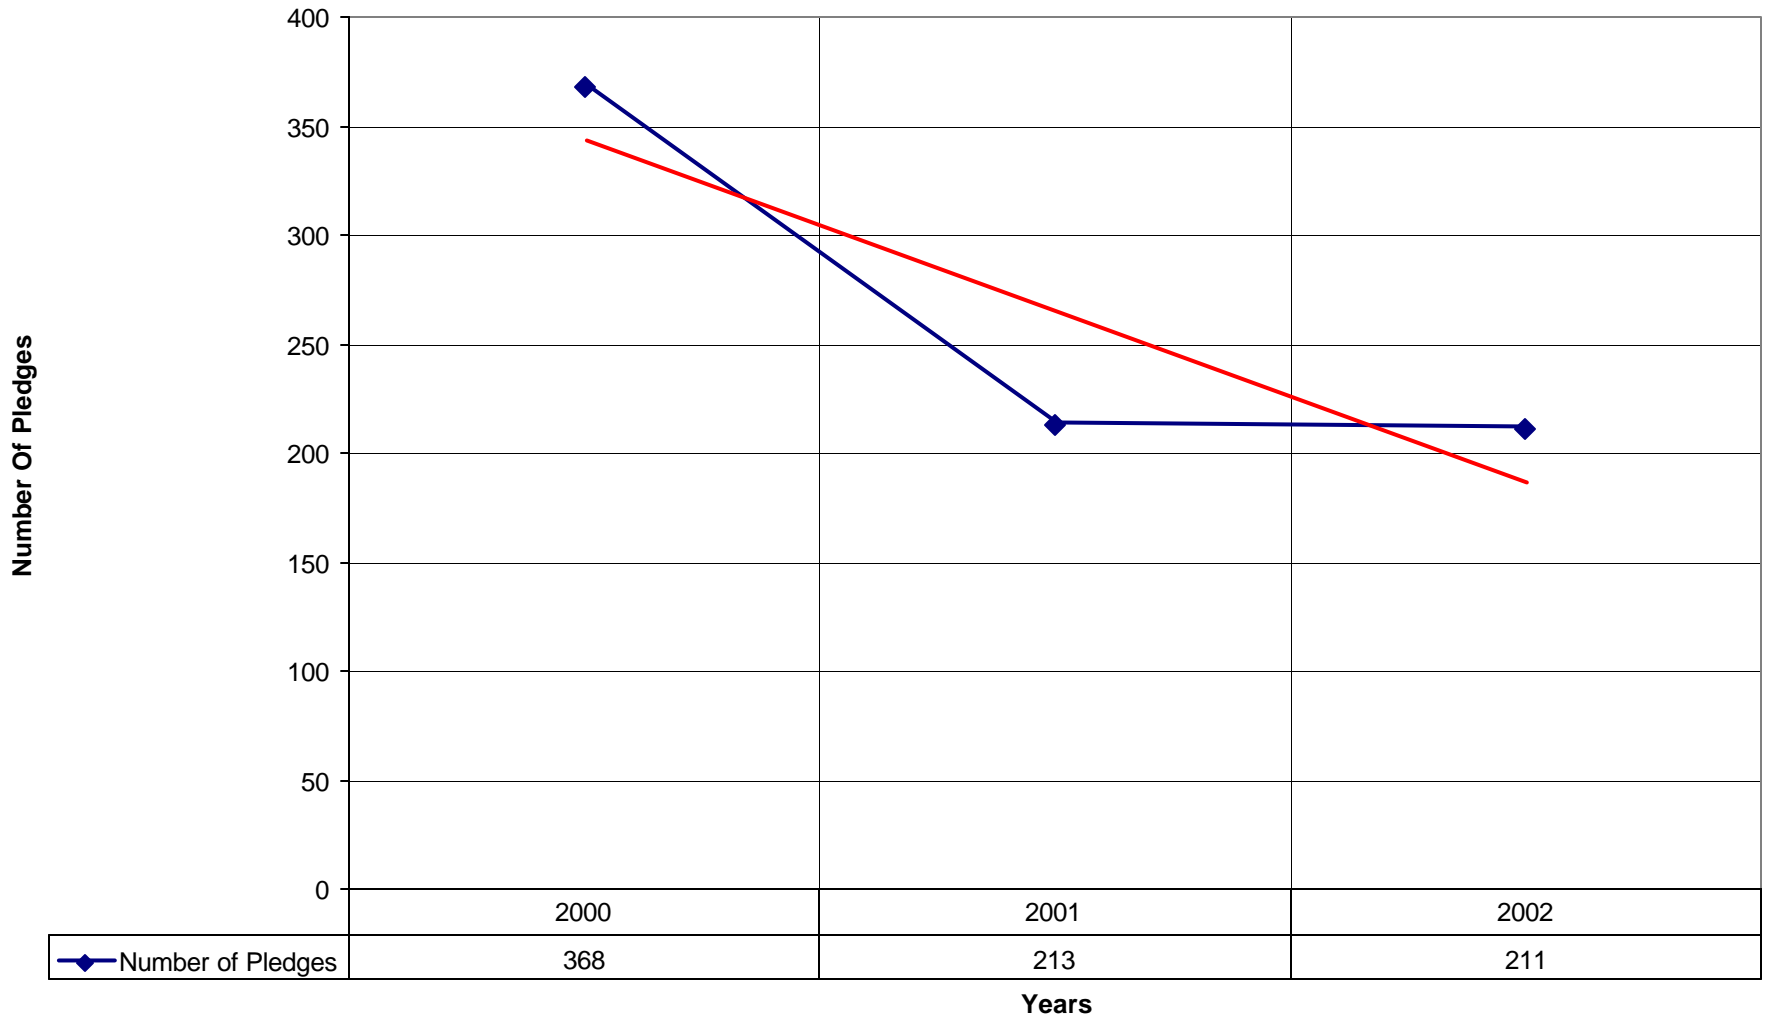

2000

2001

2002

850

911

842

Years

◆ EasterAttendance — Linear (EasterAttendance)

3045 St. Mary Magdalene Episcopal Church BRO

◆ Number of Baptism

◆ Number of Baptism — Linear (Number of Baptism)

3045 St. Mary Magdalene Episcopal Church BRO

◆ Amt Pledge Payments from Congregation — Linear (Amt Pledge Payments from Congregation)

3045 St. Mary Magdalene Episcopal Church BRO

◆ Number of Pledges

◆ Number of Pledges — Linear (Number of Pledges)

3045 St. Mary Magdalene Episcopal Church BRO

◆ Average Sunday Attendance — Linear (Average Sunday Attendance)