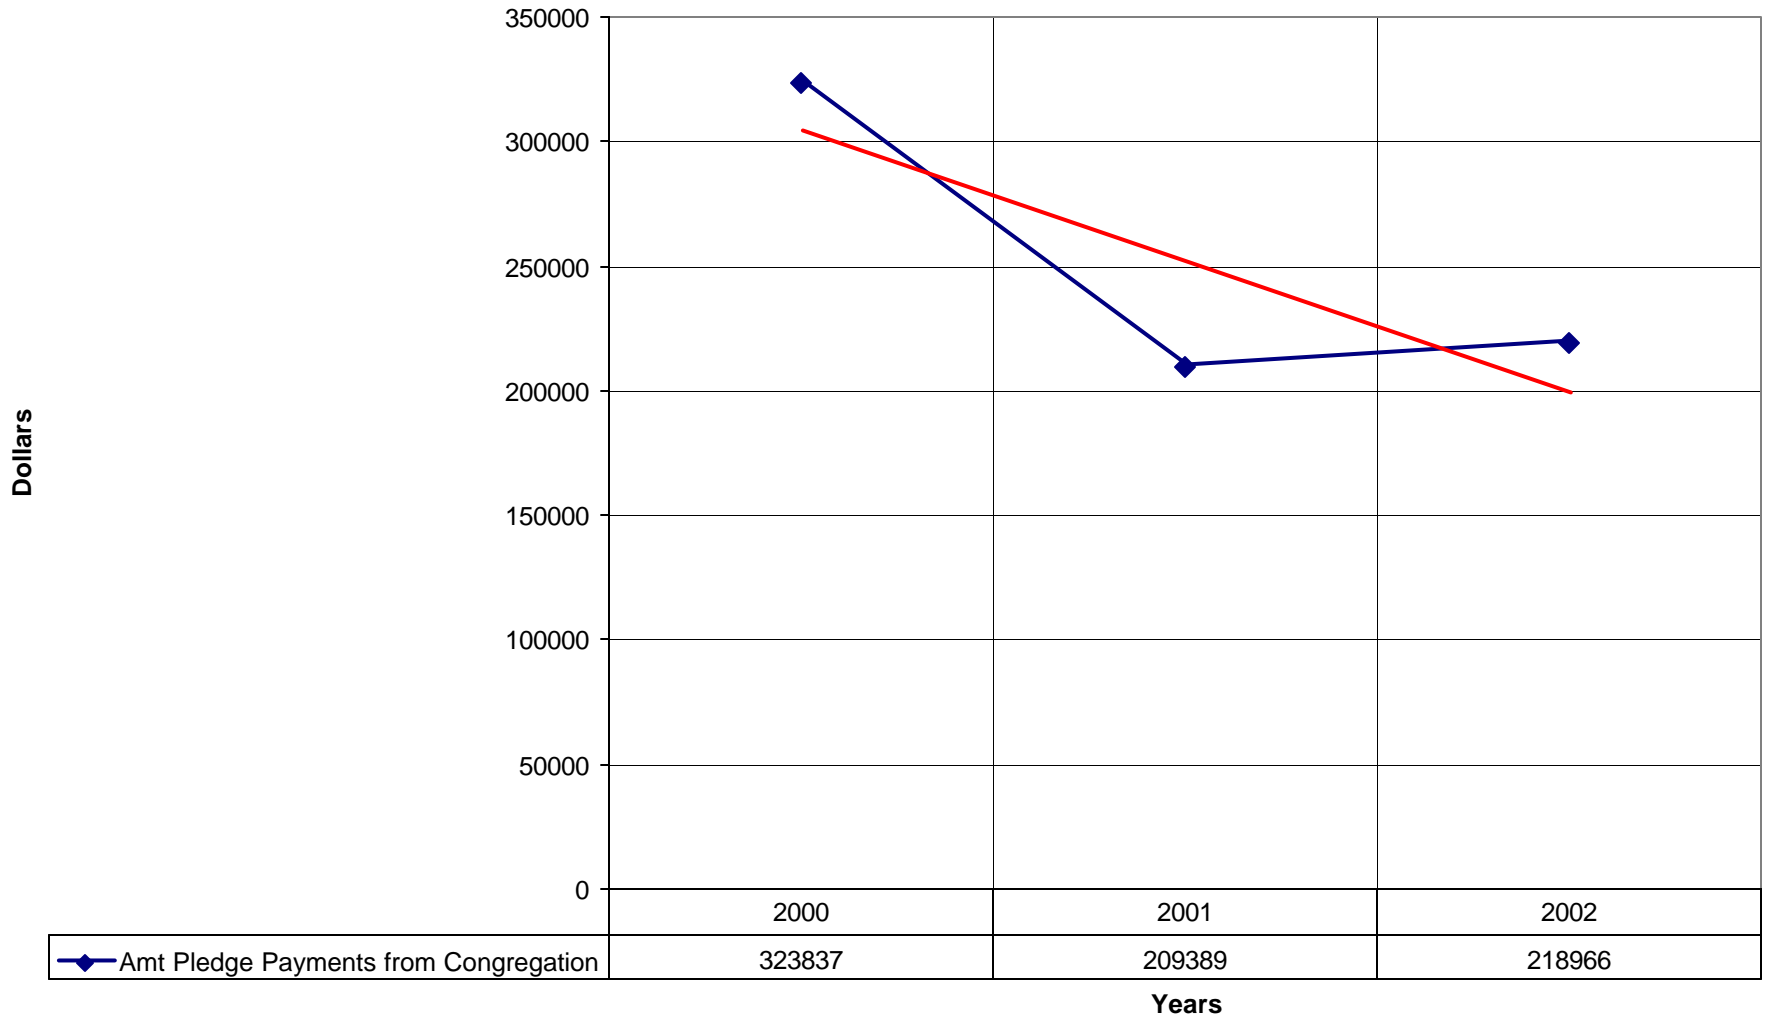

3036 St Mark's Episcopal Church BRO