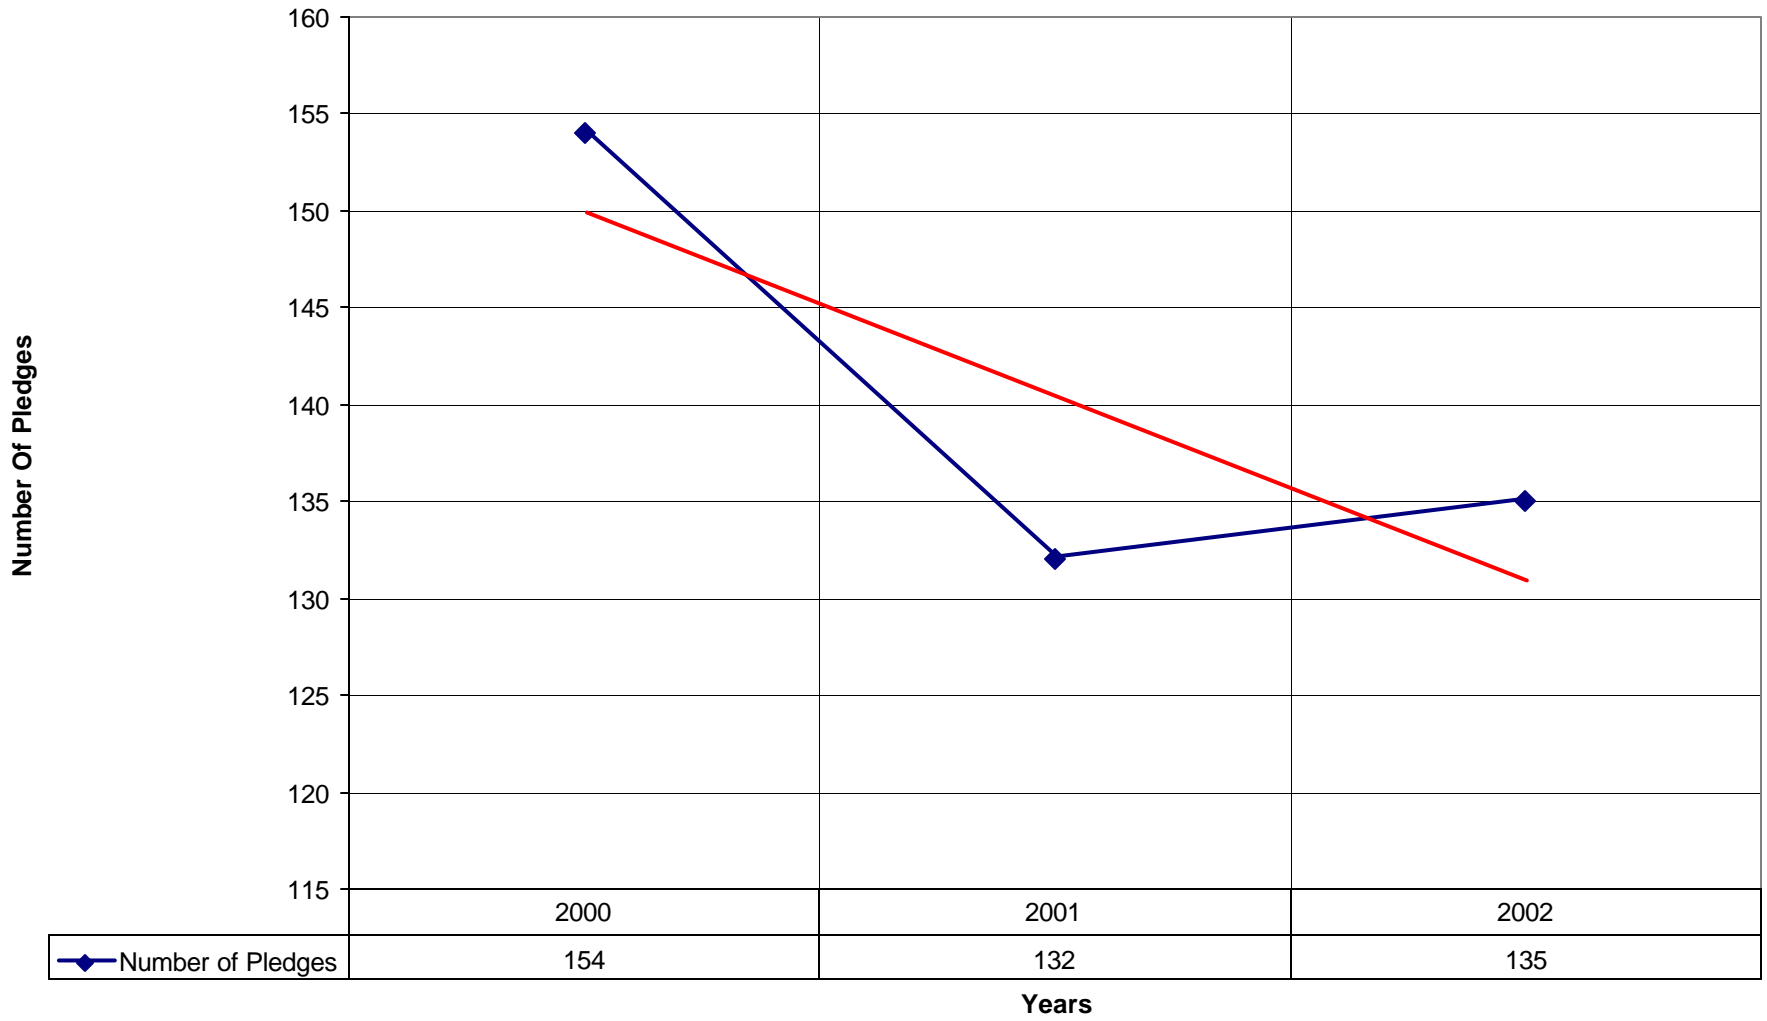

◆ Amt Pledge Payments from Congregation — Linear (Amt Pledge Payments from Congregation)

3036 St Mark's Episcopal Church BRO

◆ Number of Pledges

◆ Number of Pledges — Linear (Number of Pledges)