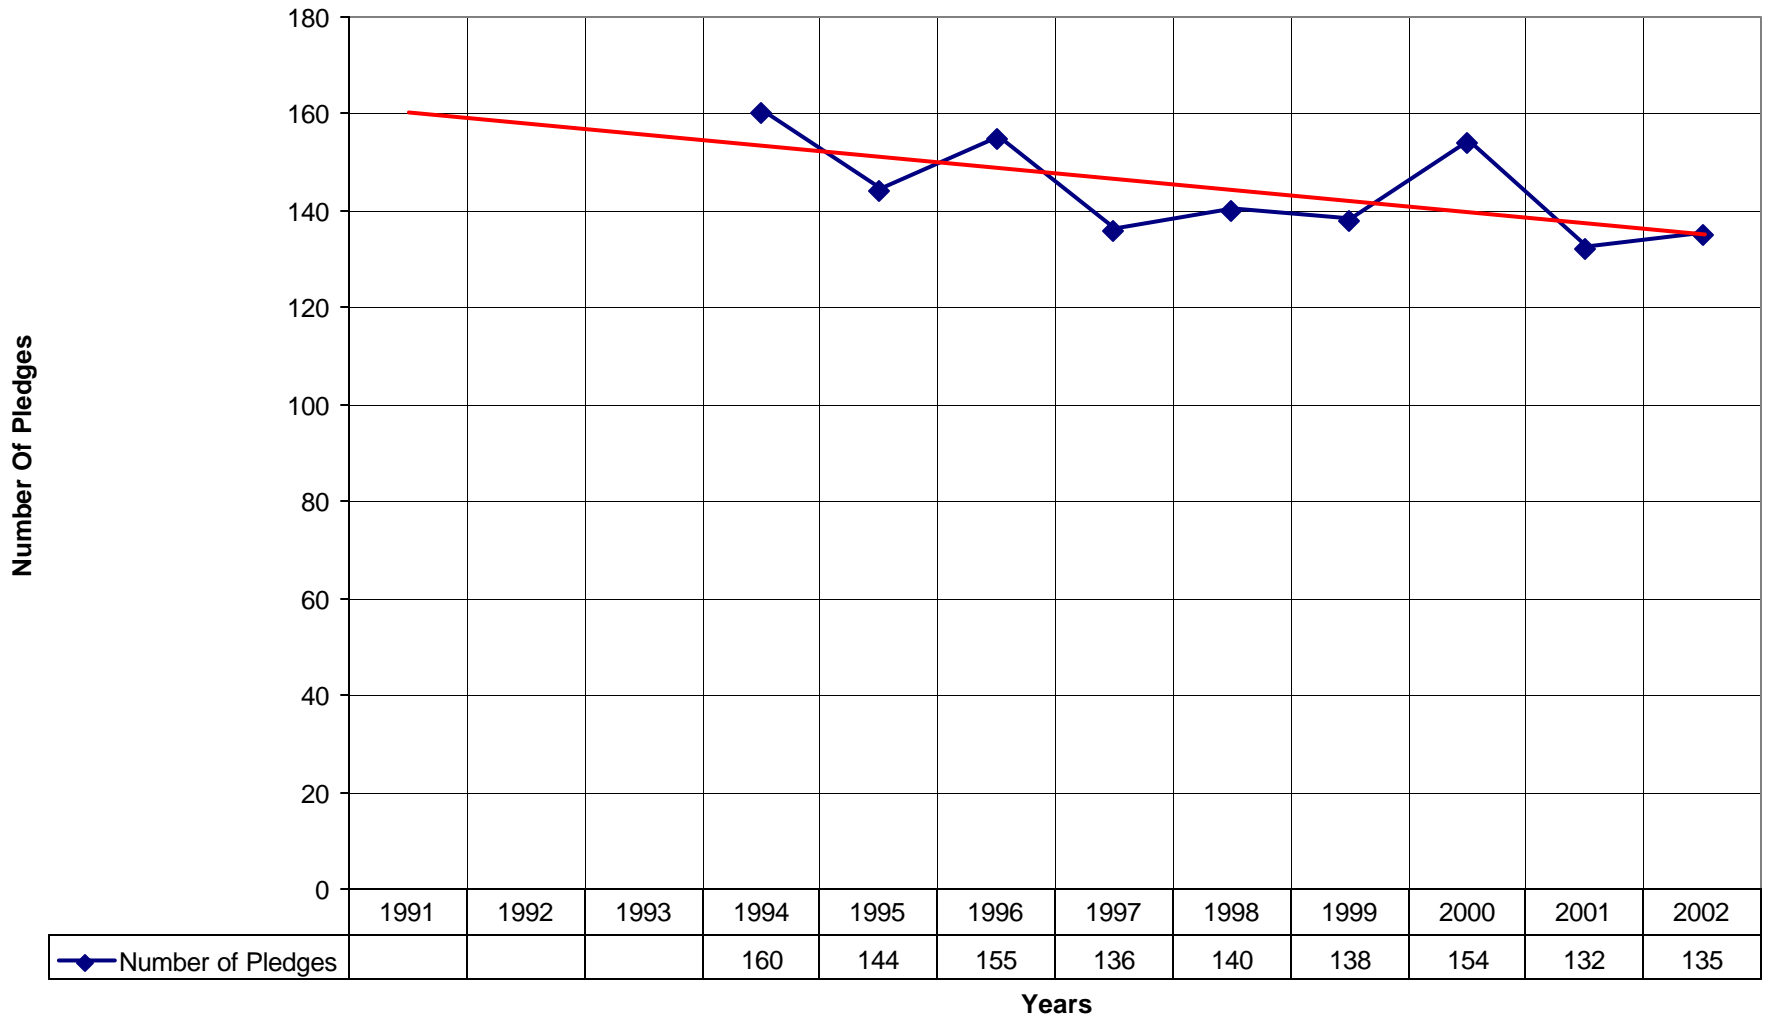

3036 St Mark's Episcopal Church BRO

◆ Number of Pledges — Linear (Number of Pledges)