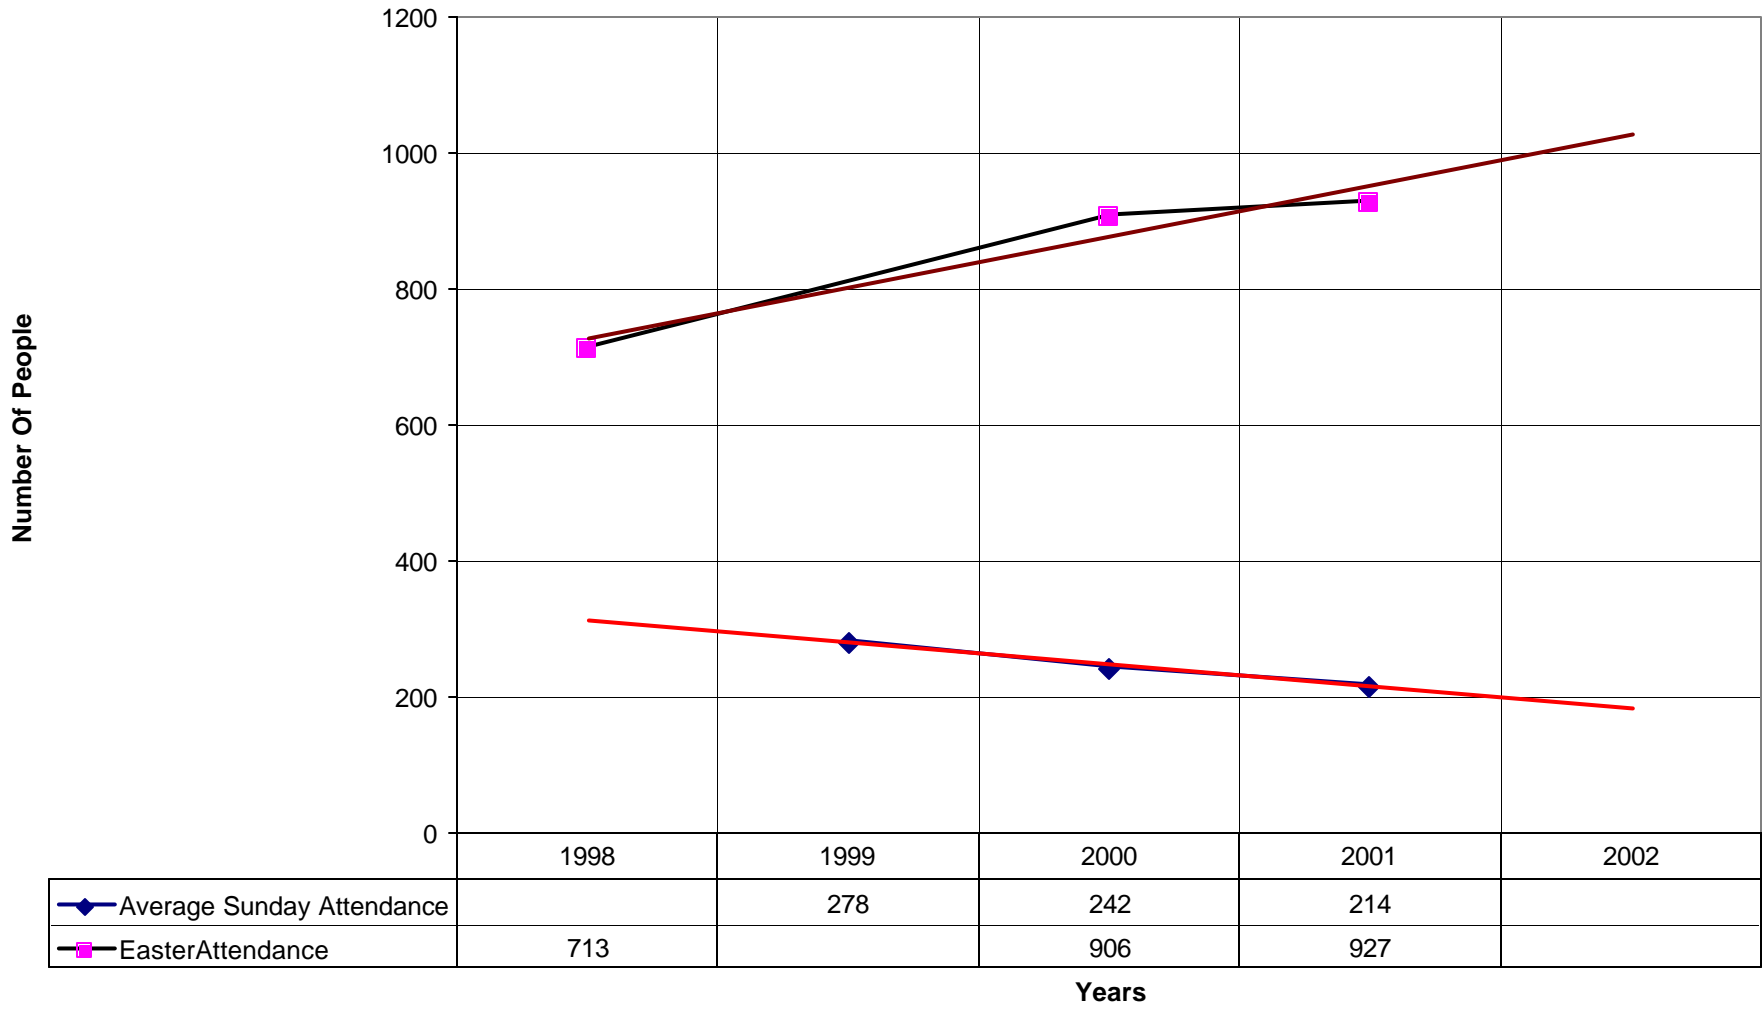

3036 St Mark's Episcopal Church BRO

◆ Average Sunday Attendance
 ■ EasterAttendance
 — Linear (Average Sunday Attendance)
 — Linear (EasterAttendance)

3036 St Mark's Episcopal Church BRO

◆ EasterAttendance — Linear (EasterAttendance)

3036 St Mark's Episcopal Church BRO

◆ Average Sunday Attendance — Linear (Average Sunday Attendance)

3036 St Mark's Episcopal Church BRO

◆ Average Sunday Attendance
 ■ EasterAttendance
 — Linear (Average Sunday Attendance)
 — Linear (EasterAttendance)