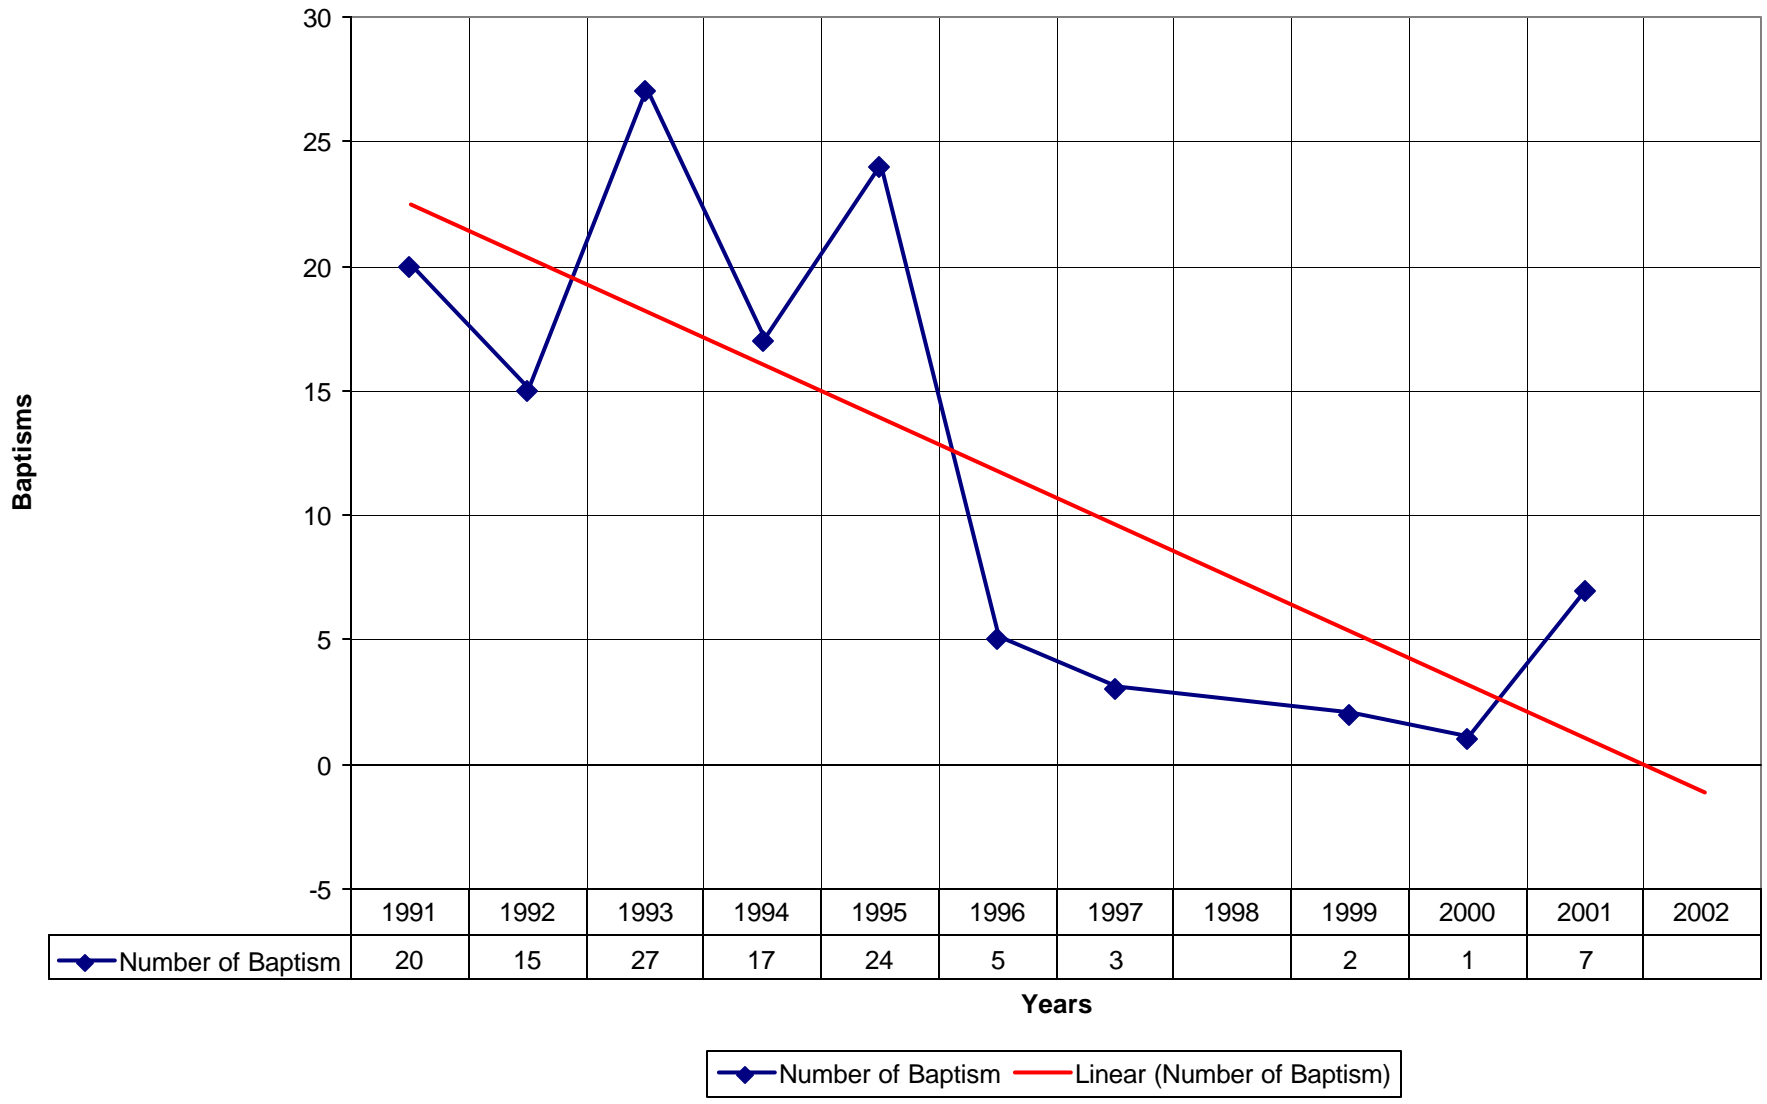

3036 St Mark's Episcopal Church BRO