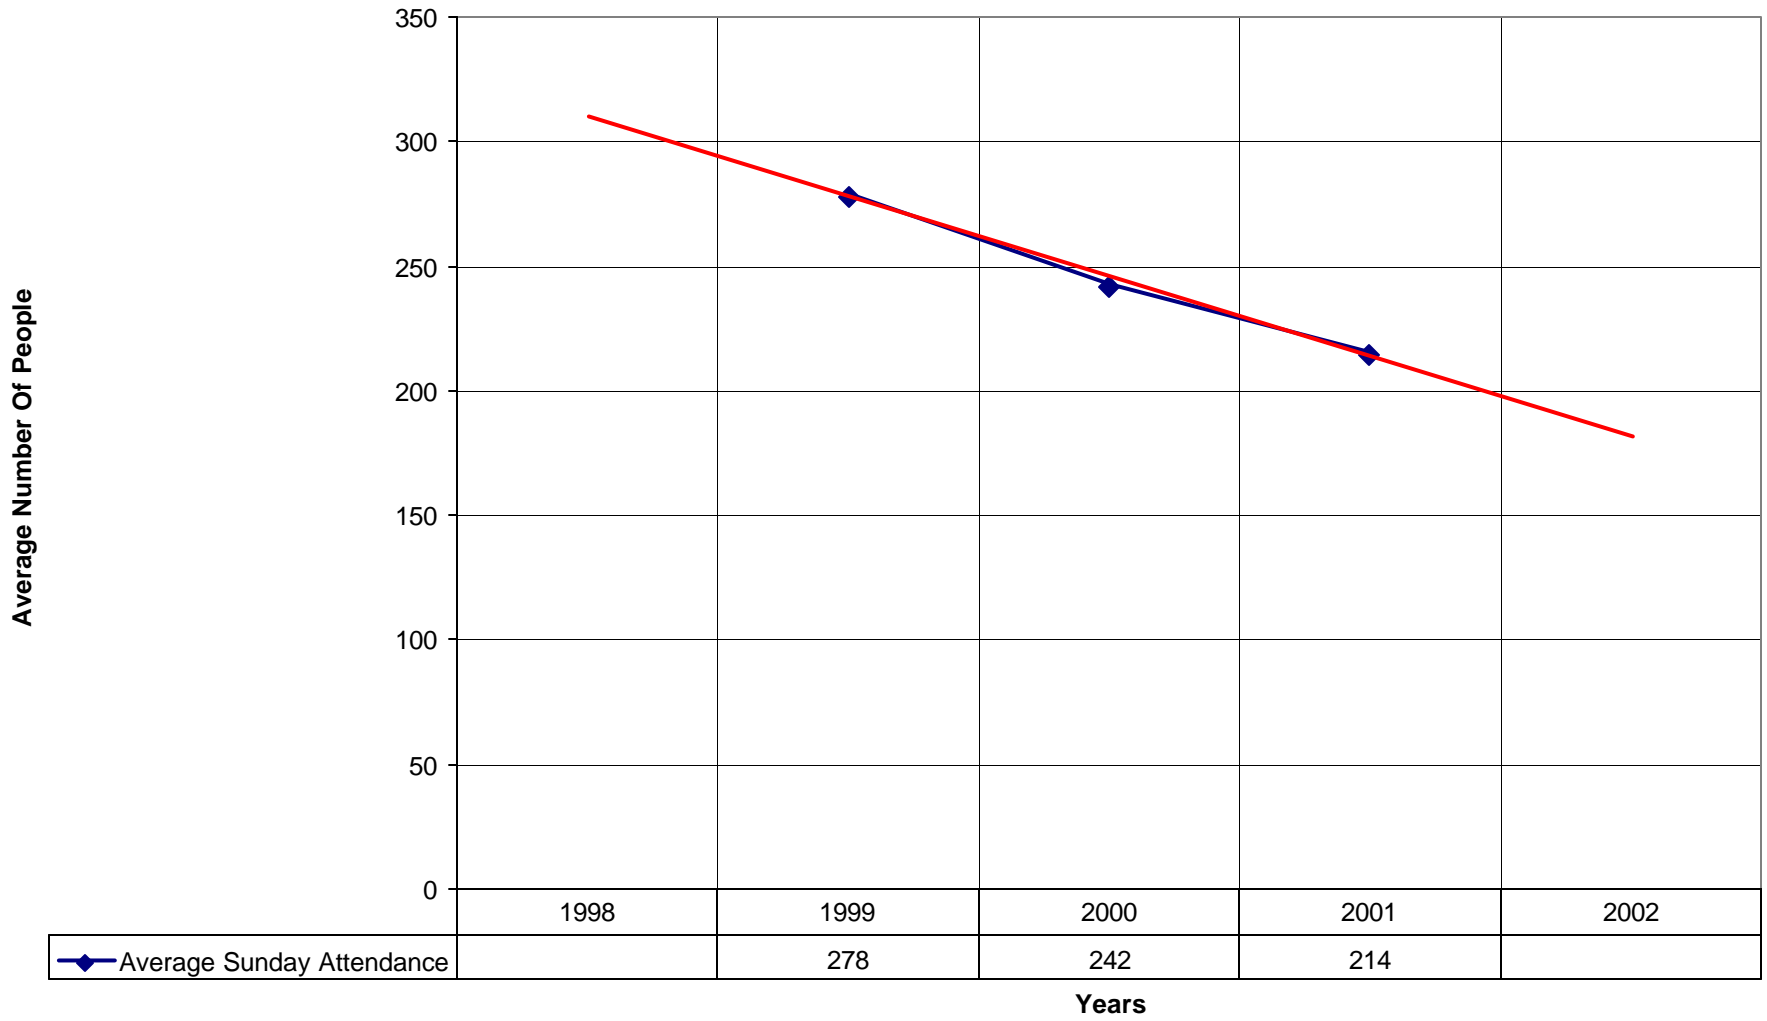

3036 St Mark's Episcopal Church BRO

◆ Average Sunday Attendance — Linear (Average Sunday Attendance)