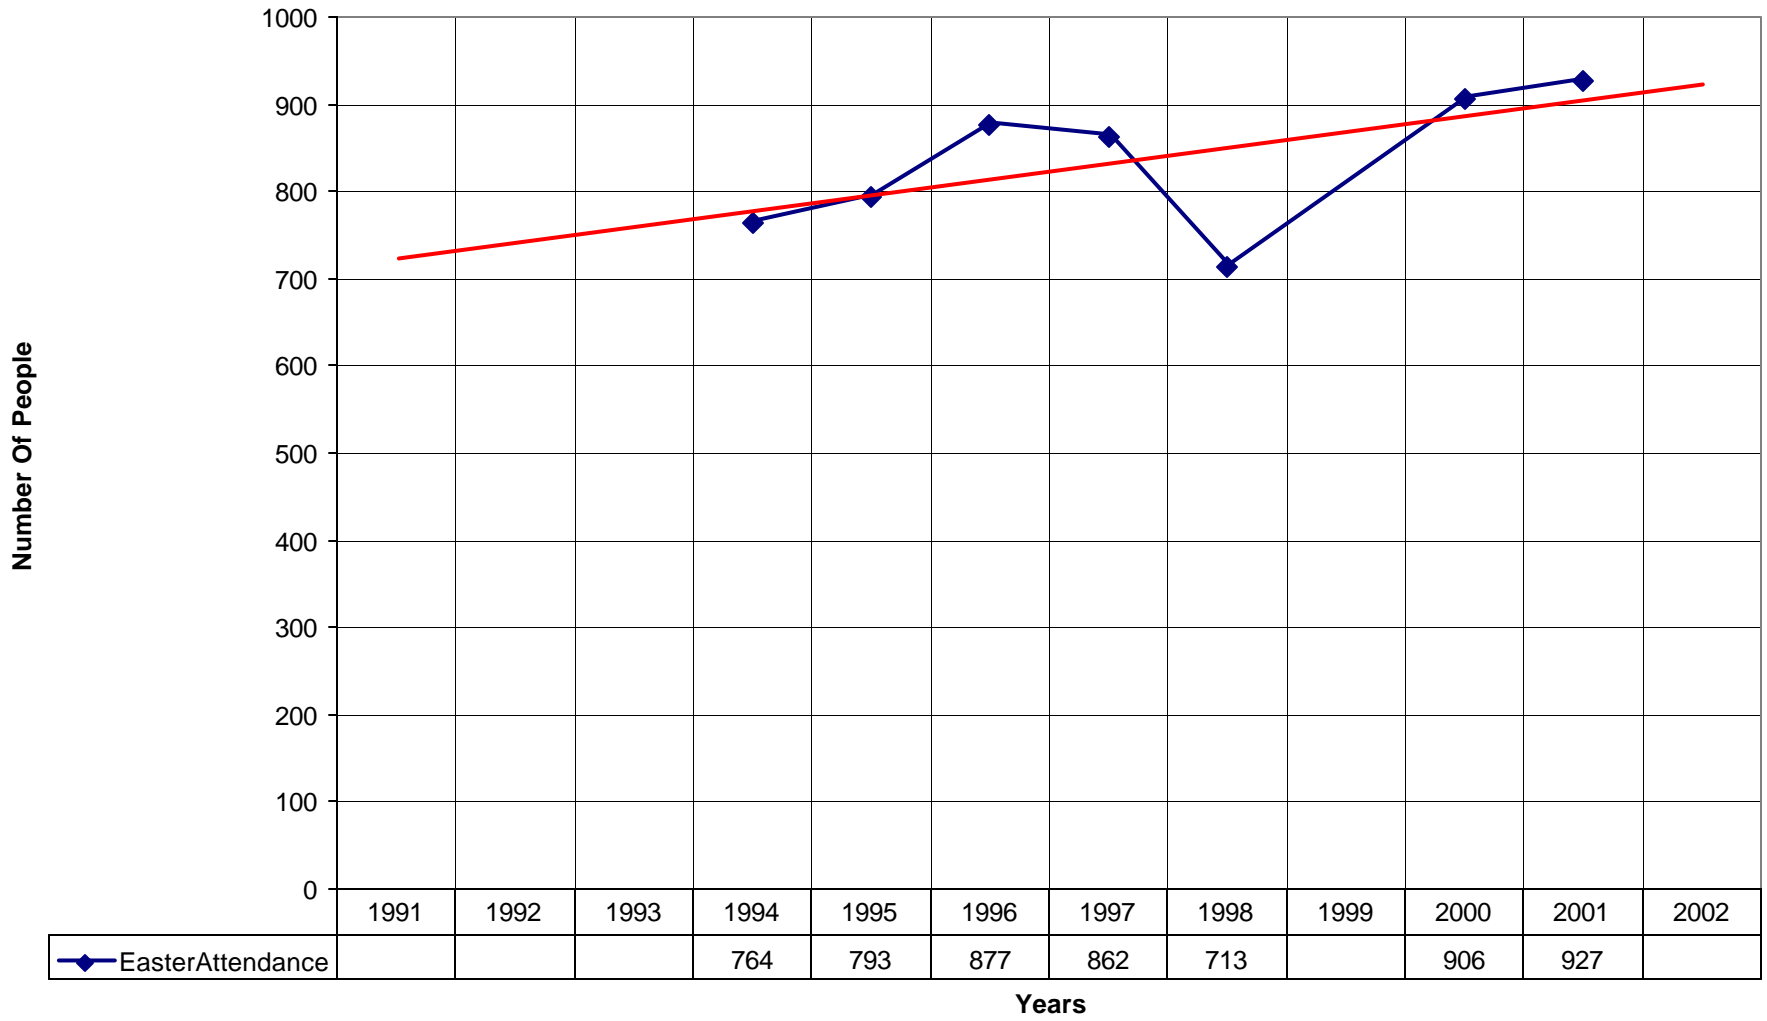

3036 St Mark's Episcopal Church BRO

◆ Average Sunday Attendance
 ■ EasterAttendance
 — Linear (Average Sunday Attendance)
 — Linear (EasterAttendance)

3036 St Mark's Episcopal Church BRO

◆ EasterAttendance — Linear (EasterAttendance)

3036 St Mark's Episcopal Church BRO

◆ Average Sunday Attendance — Linear (Average Sunday Attendance)

3036 St Mark's Episcopal Church BRO

◆ Average Sunday Attendance
 ■ EasterAttendance
 — Linear (Average Sunday Attendance)
 — Linear (EasterAttendance)