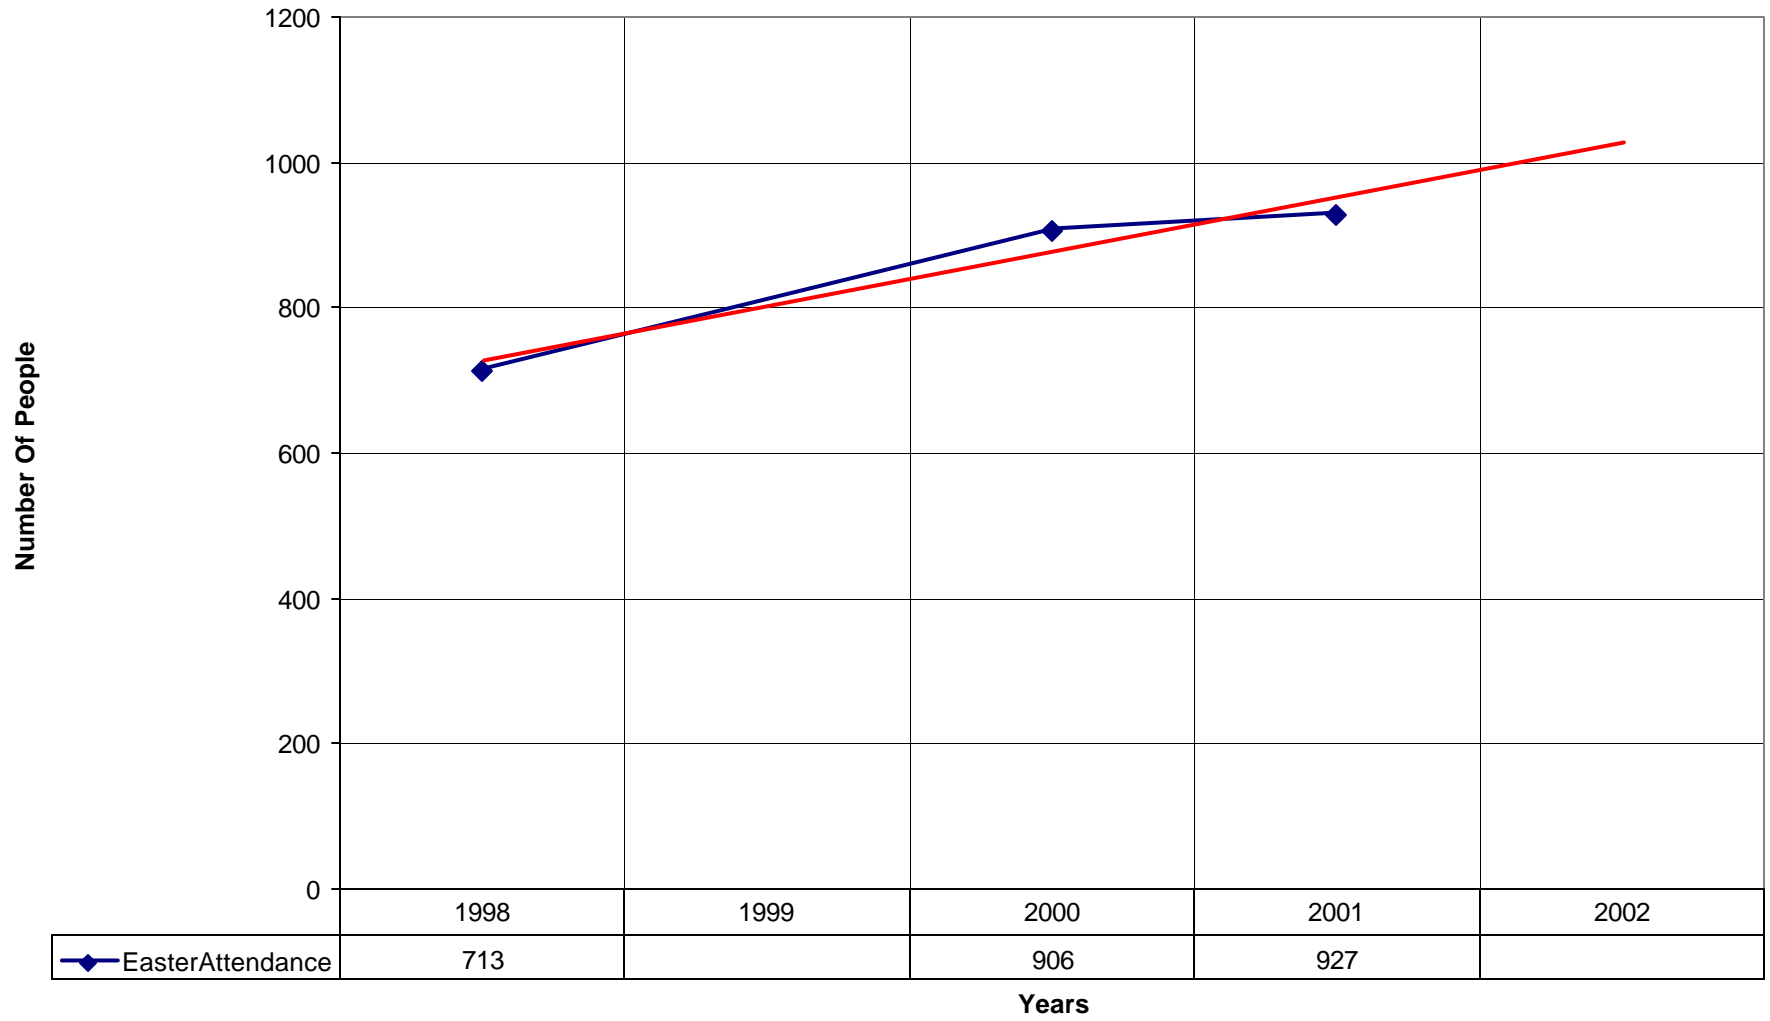

3036 St Mark's Episcopal Church BRO

◆ EasterAttendance — Linear (EasterAttendance)