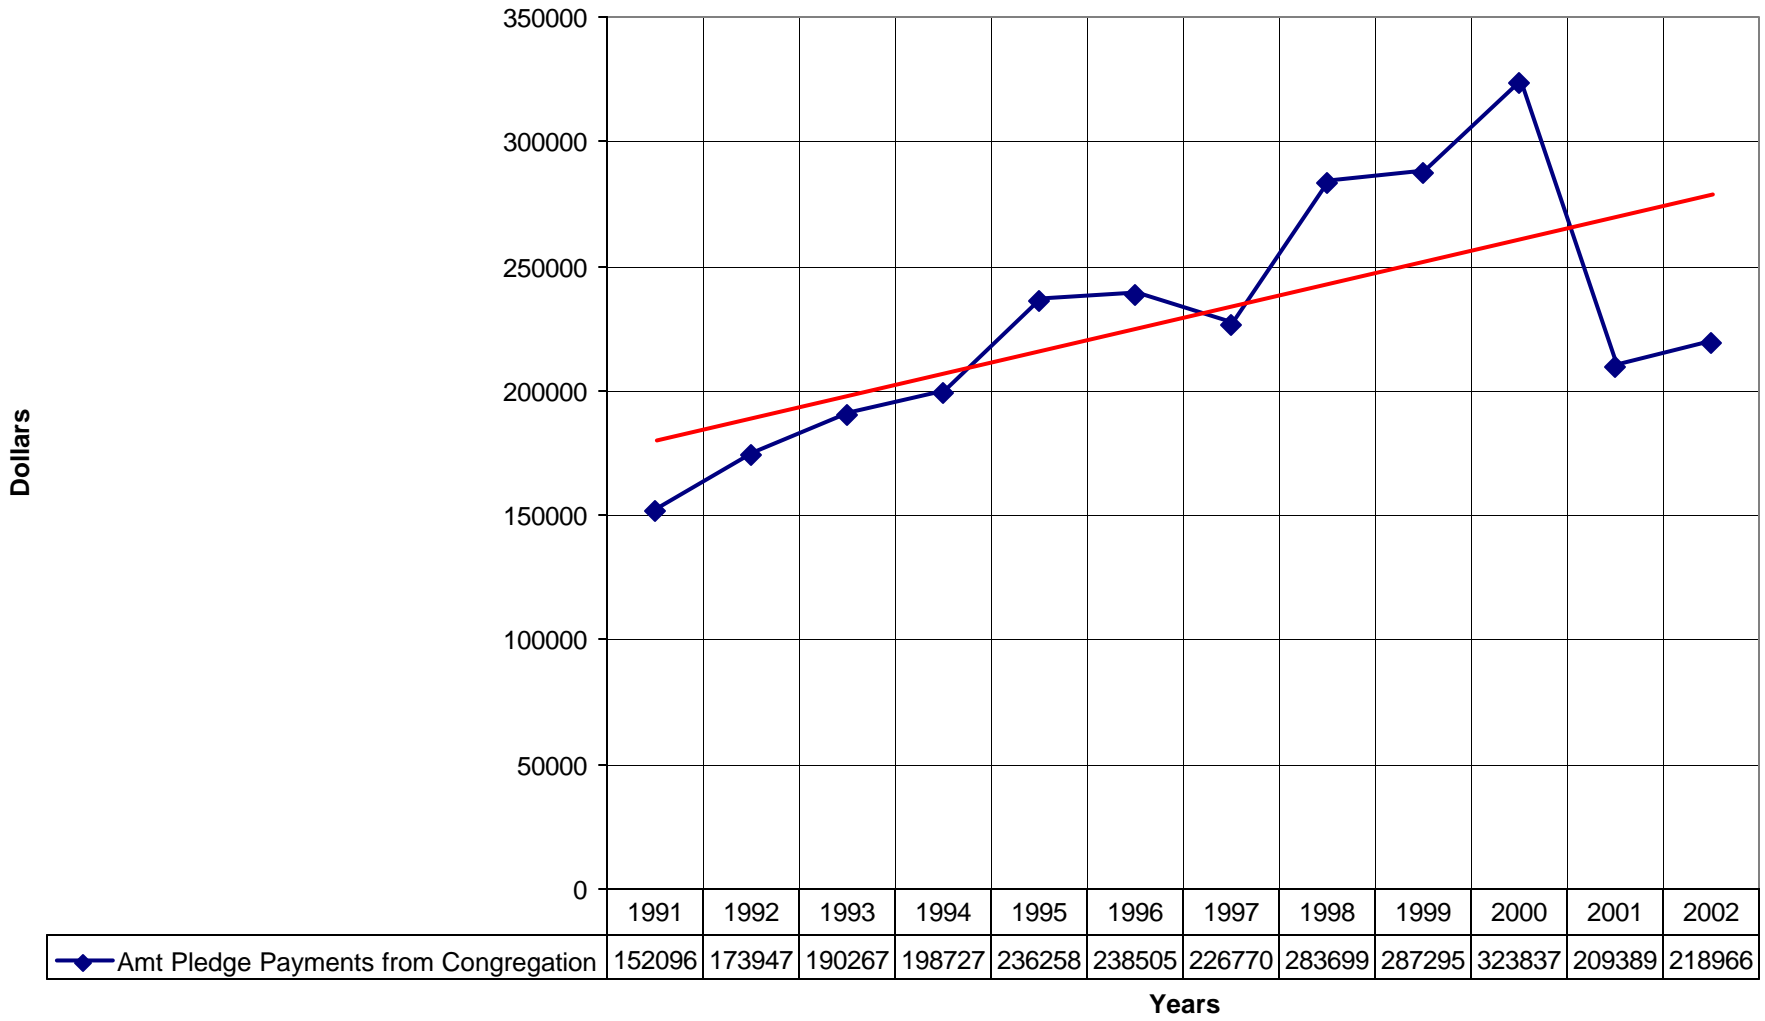

3036 St Mark's Episcopal Church BRO

◆ Amt Pledge Payments from Congregation — Linear (Amt Pledge Payments from Congregation)