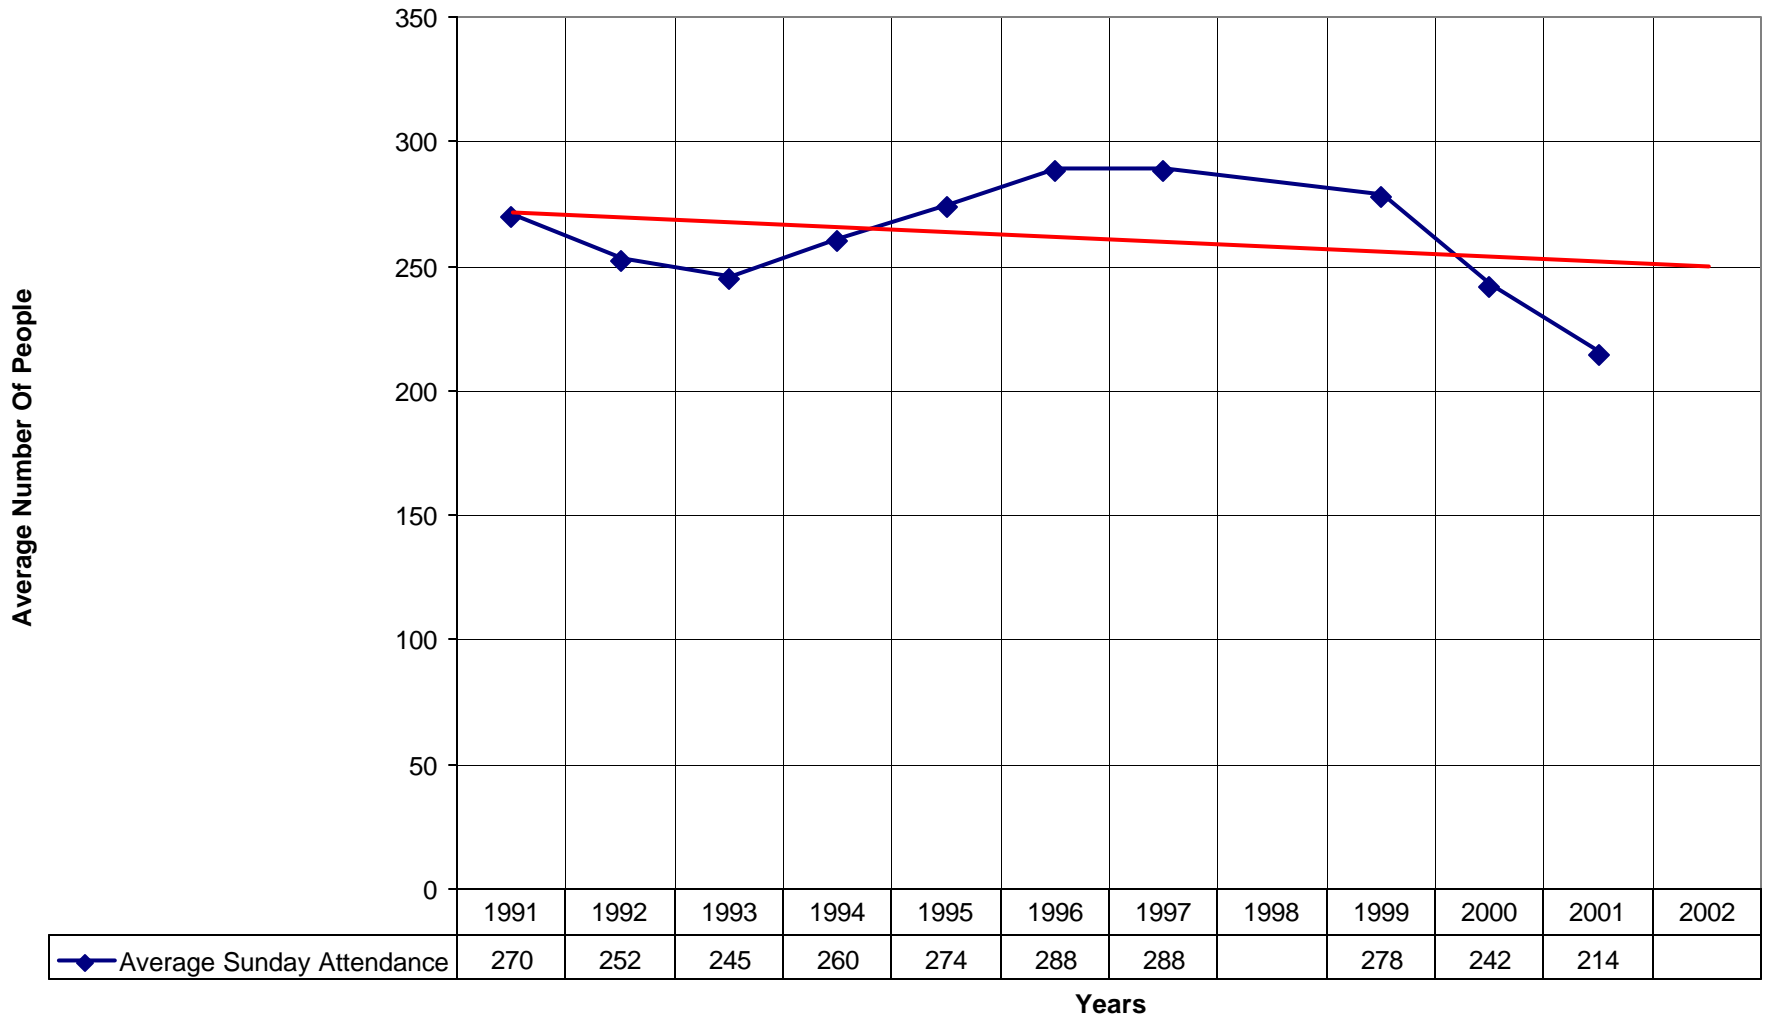

3036 St Mark's Episcopal Church BRO

◆ Average Sunday Attendance
 ■ EasterAttendance
 — Linear (Average Sunday Attendance)
 — Linear (EasterAttendance)

3036 St Mark's Episcopal Church BRO

◆ EasterAttendance — Linear (EasterAttendance)

3036 St Mark's Episcopal Church BRO

◆ Average Sunday Attendance — Linear (Average Sunday Attendance)

3036 St Mark's Episcopal Church BRO

◆ Average Sunday Attendance
 ■ EasterAttendance
 — Linear (Average Sunday Attendance)
 — Linear (EasterAttendance)