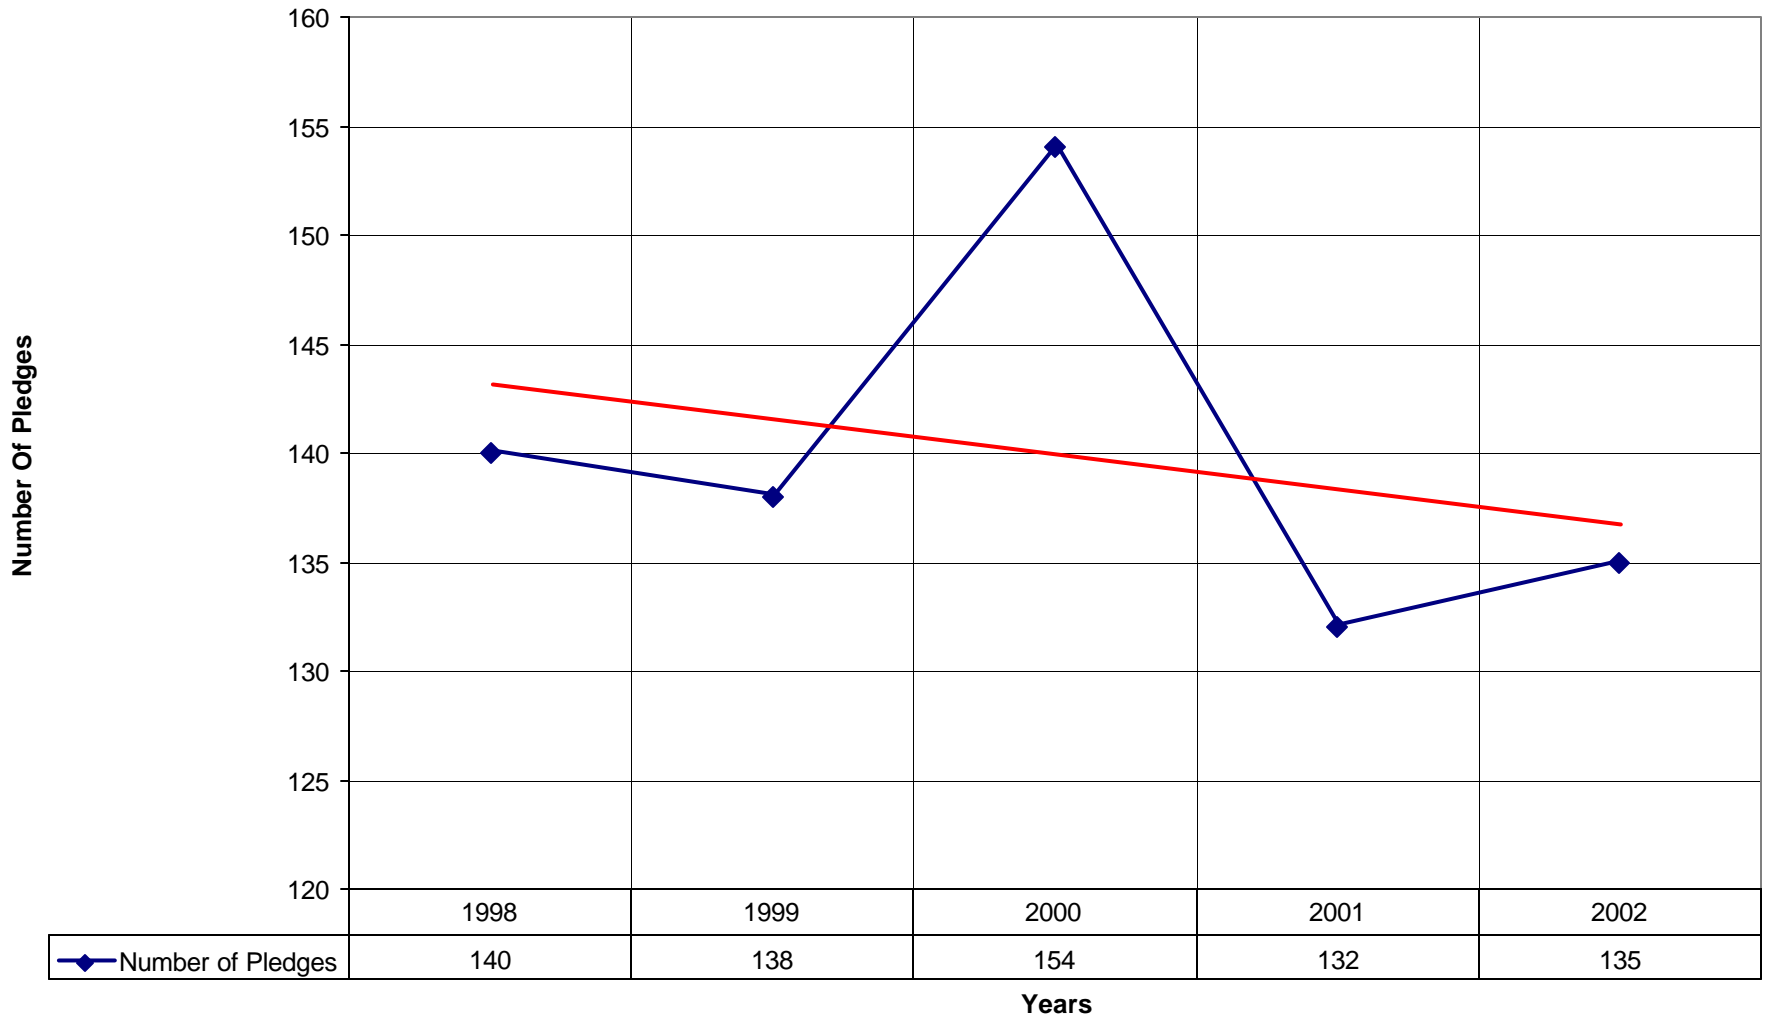

3036 St Mark's Episcopal Church BRO

◆ Number of Pledges

◆ Number of Pledges — Linear (Number of Pledges)