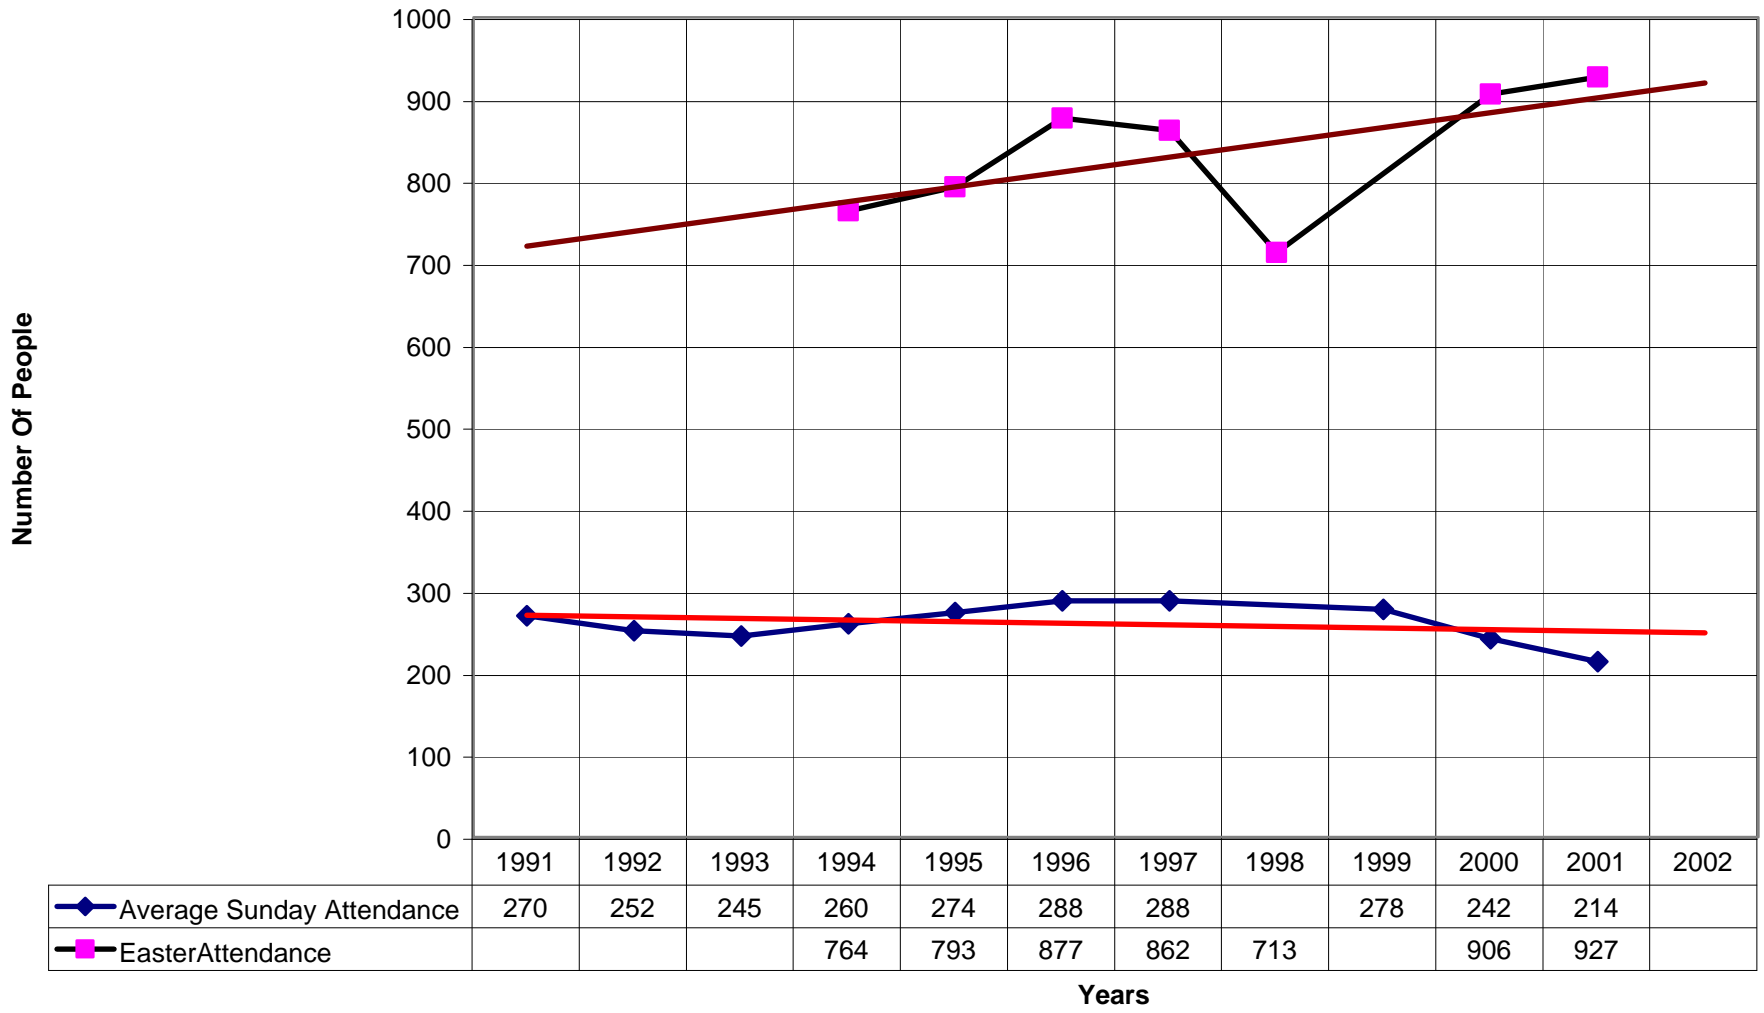

3036 St Mark's Episcopal Church BRO

◆ Average Sunday Attendance
 ■ EasterAttendance
 — Linear (Average Sunday Attendance)
 — Linear (EasterAttendance)

3036 St Mark's Episcopal Church BRO

◆ EasterAttendance — Linear (EasterAttendance)

3036 St Mark's Episcopal Church BRO

◆ Average Sunday Attendance — Linear (Average Sunday Attendance)

3036 St Mark's Episcopal Church BRO

◆ Average Sunday Attendance
 ■ EasterAttendance
 — Linear (Average Sunday Attendance)
 — Linear (EasterAttendance)