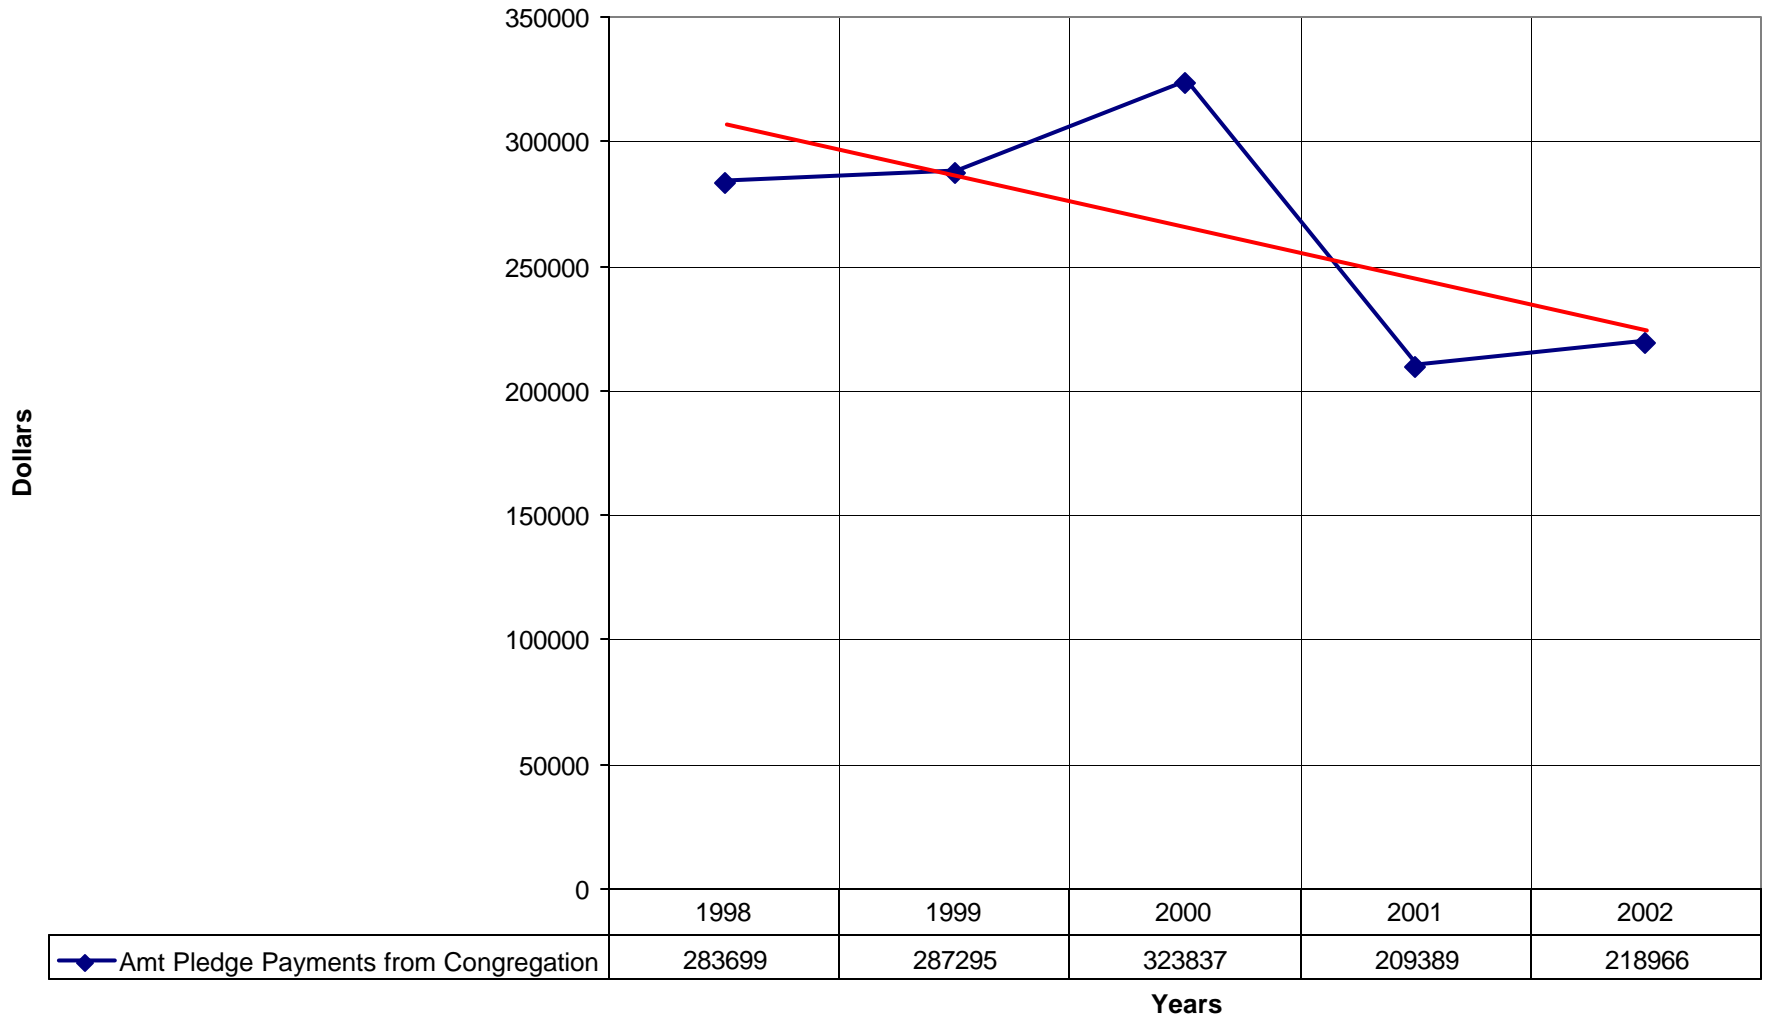

3036 St Mark's Episcopal Church BRO

◆ Amt Pledge Payments from Congregation — Linear (Amt Pledge Payments from Congregation)