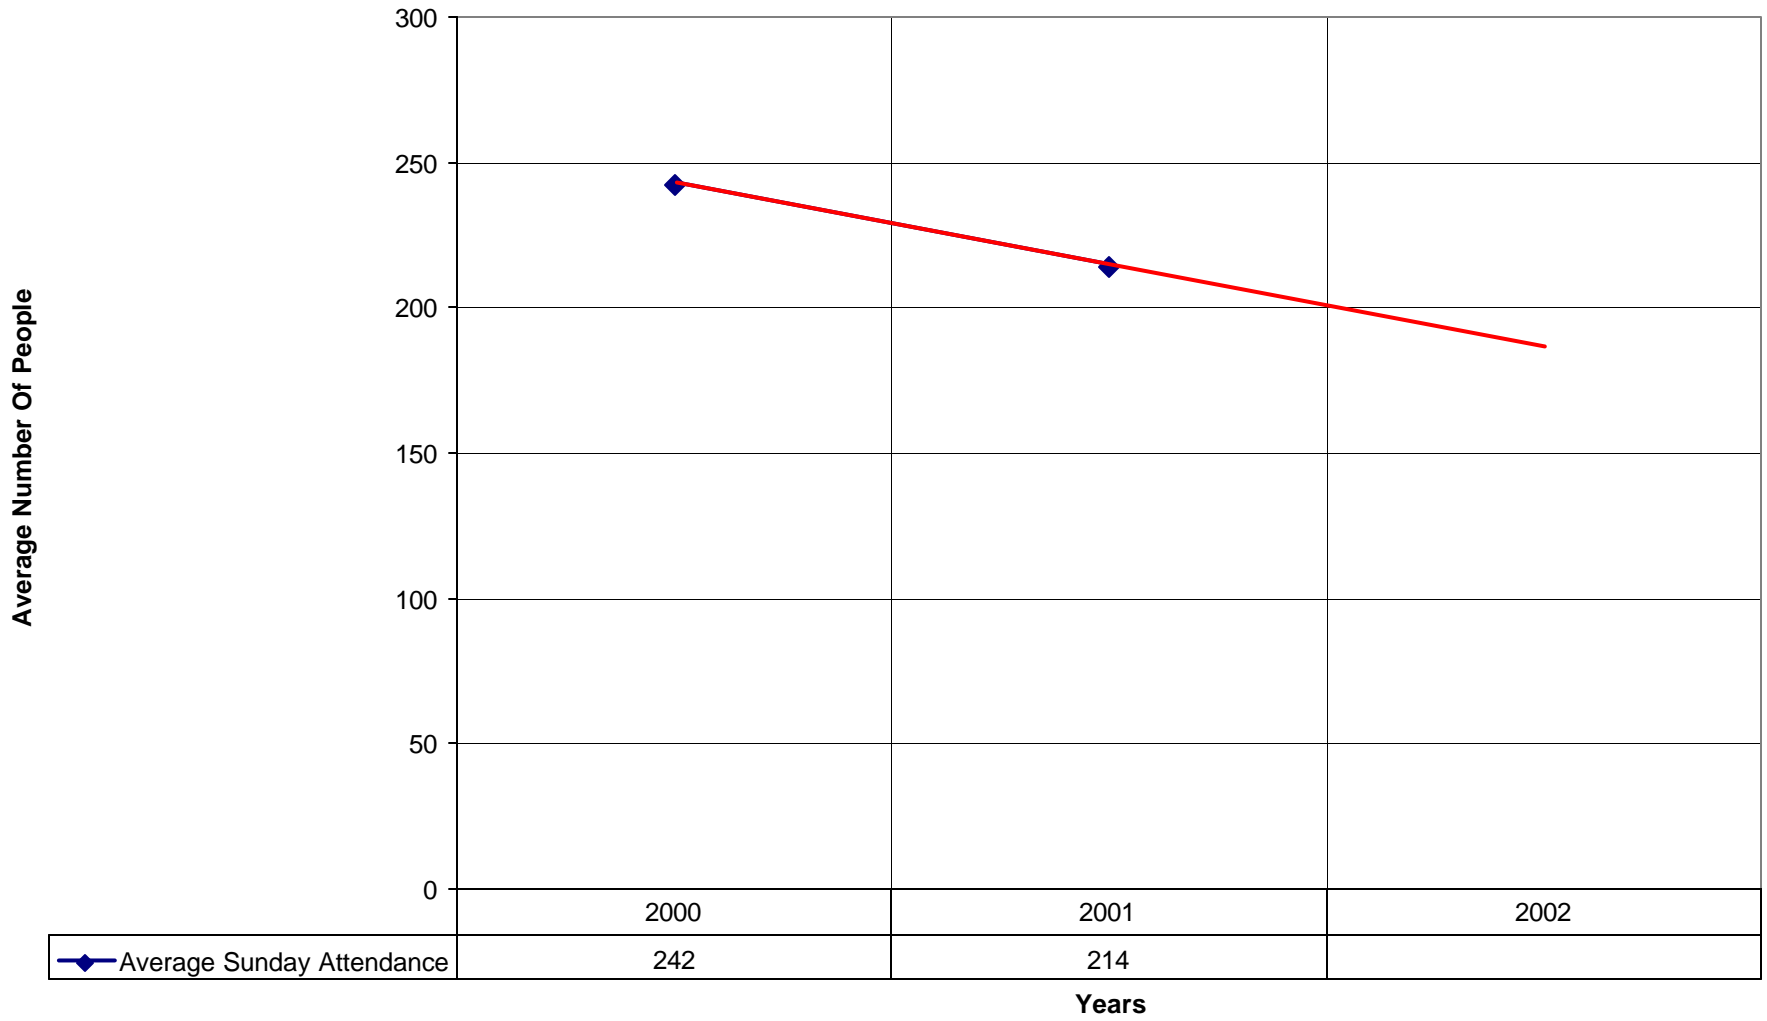

◆ Number of Pledges — Linear (Number of Pledges)

3036 St Mark's Episcopal Church BRO

◆ Average Sunday Attendance — Linear (Average Sunday Attendance)