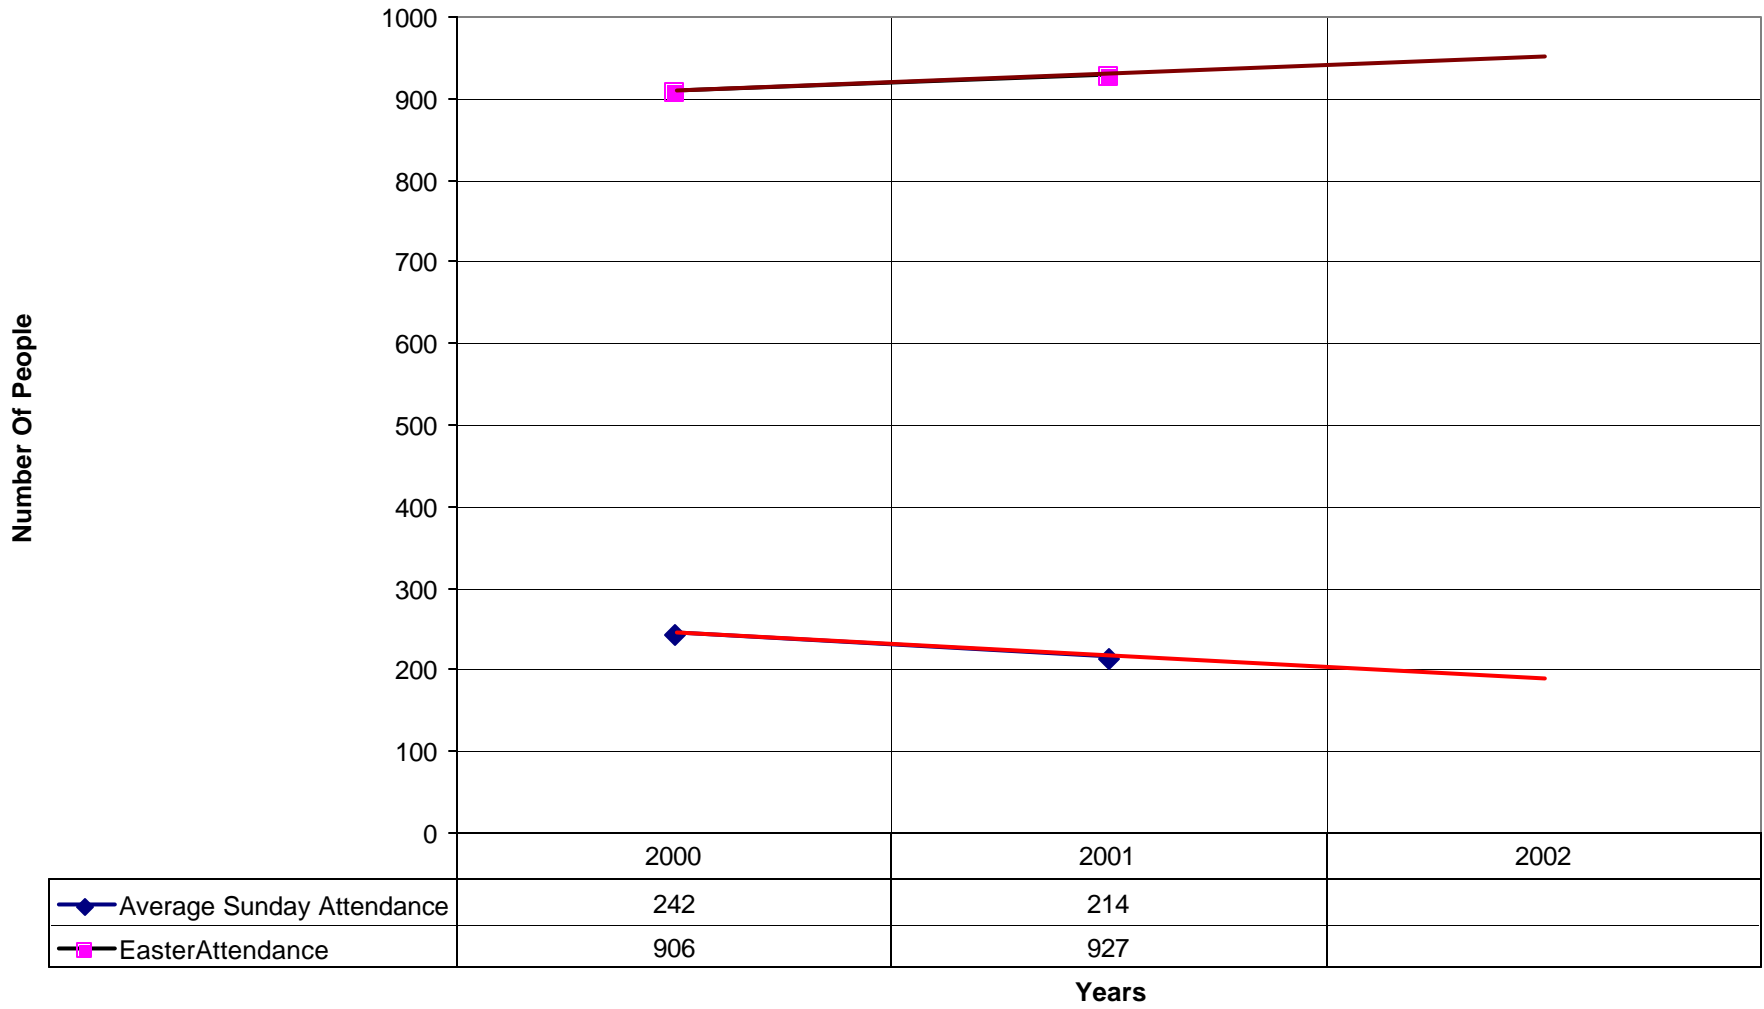

3036 St Mark's Episcopal Church BRO

◆ Average Sunday Attendance
■ EasterAttendance
— Linear (Average Sunday Attendance)
— Linear (EasterAttendance)