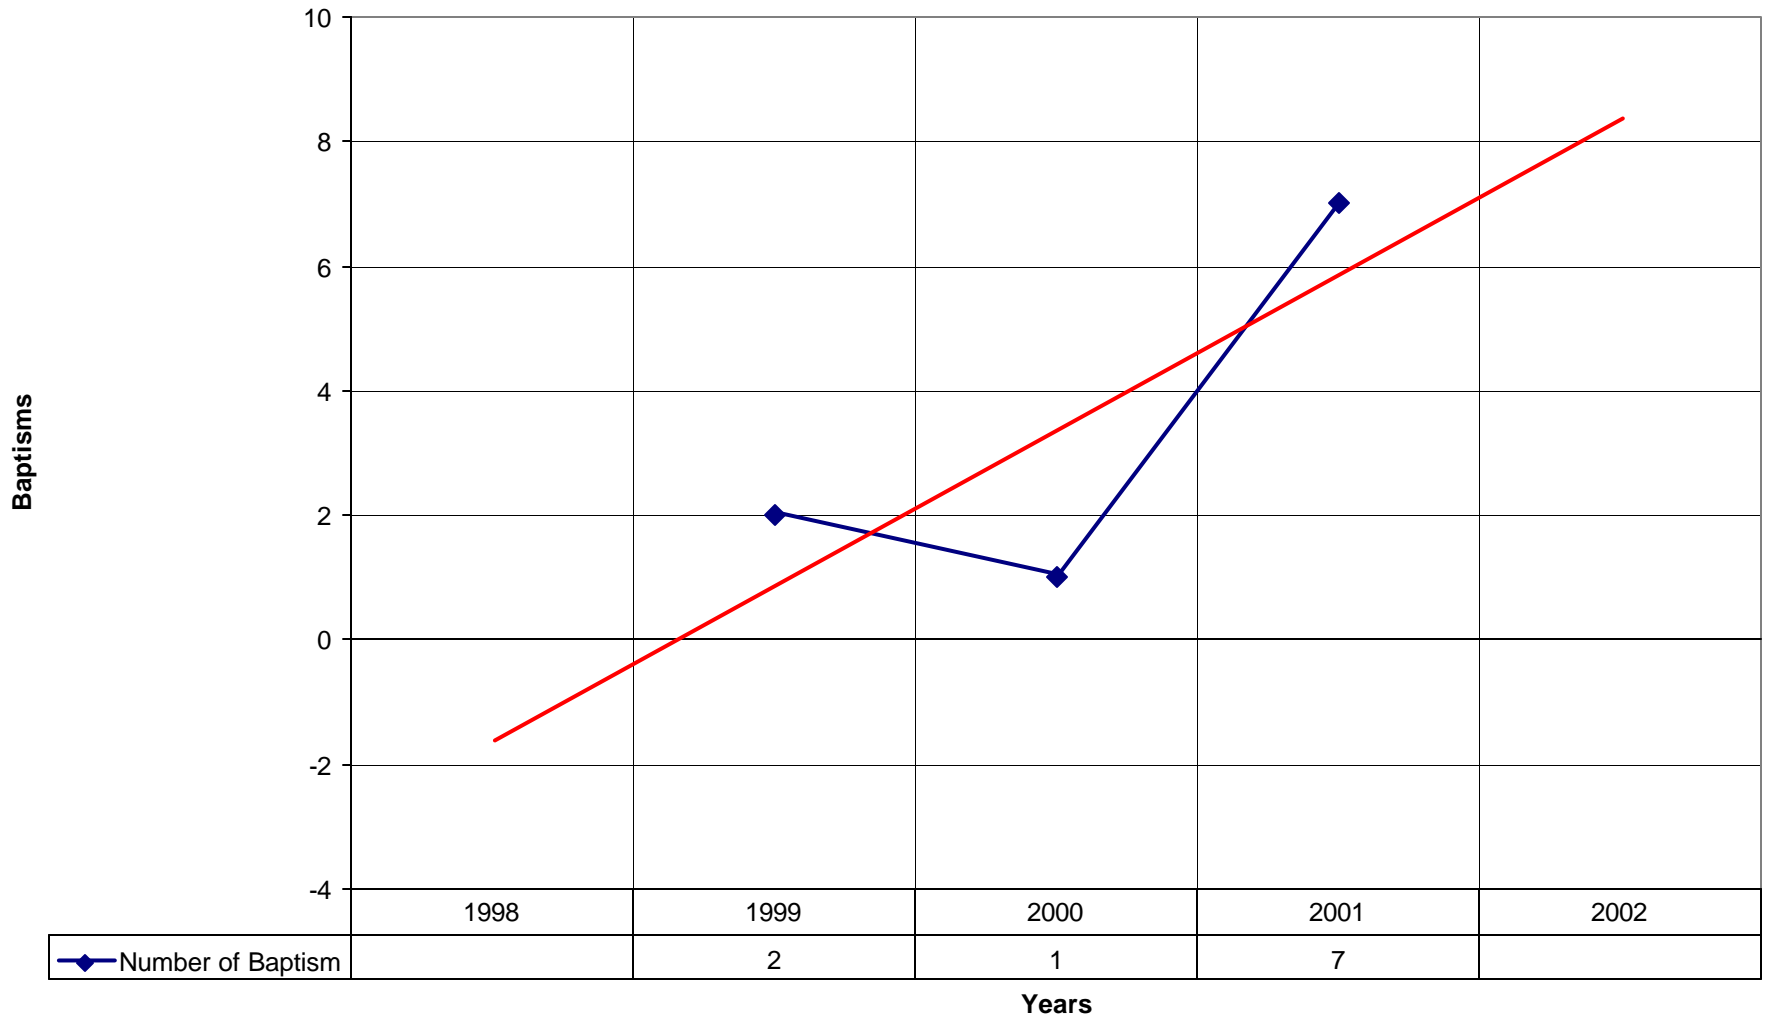

3036 St Mark's Episcopal Church BRO

Number of Baptism Linear (Number of Baptism)