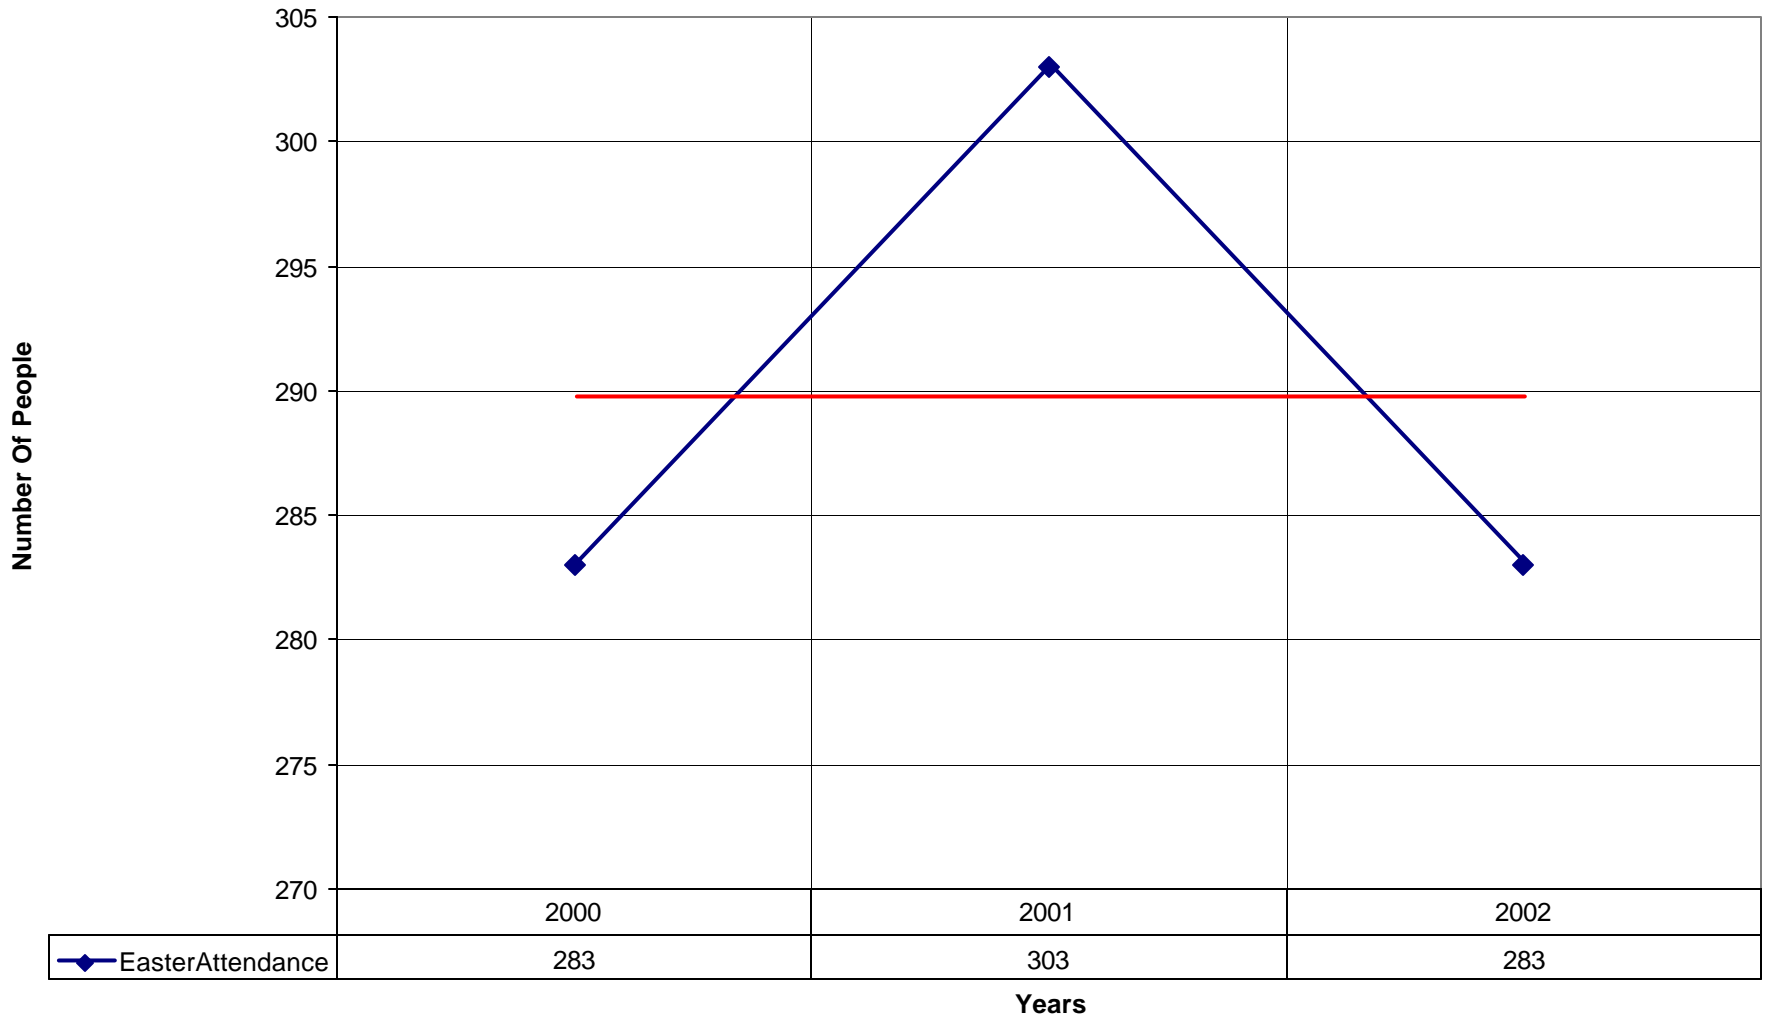

3033 St. John's Episcopal Church BRO

◆ EasterAttendance — Linear (EasterAttendance)