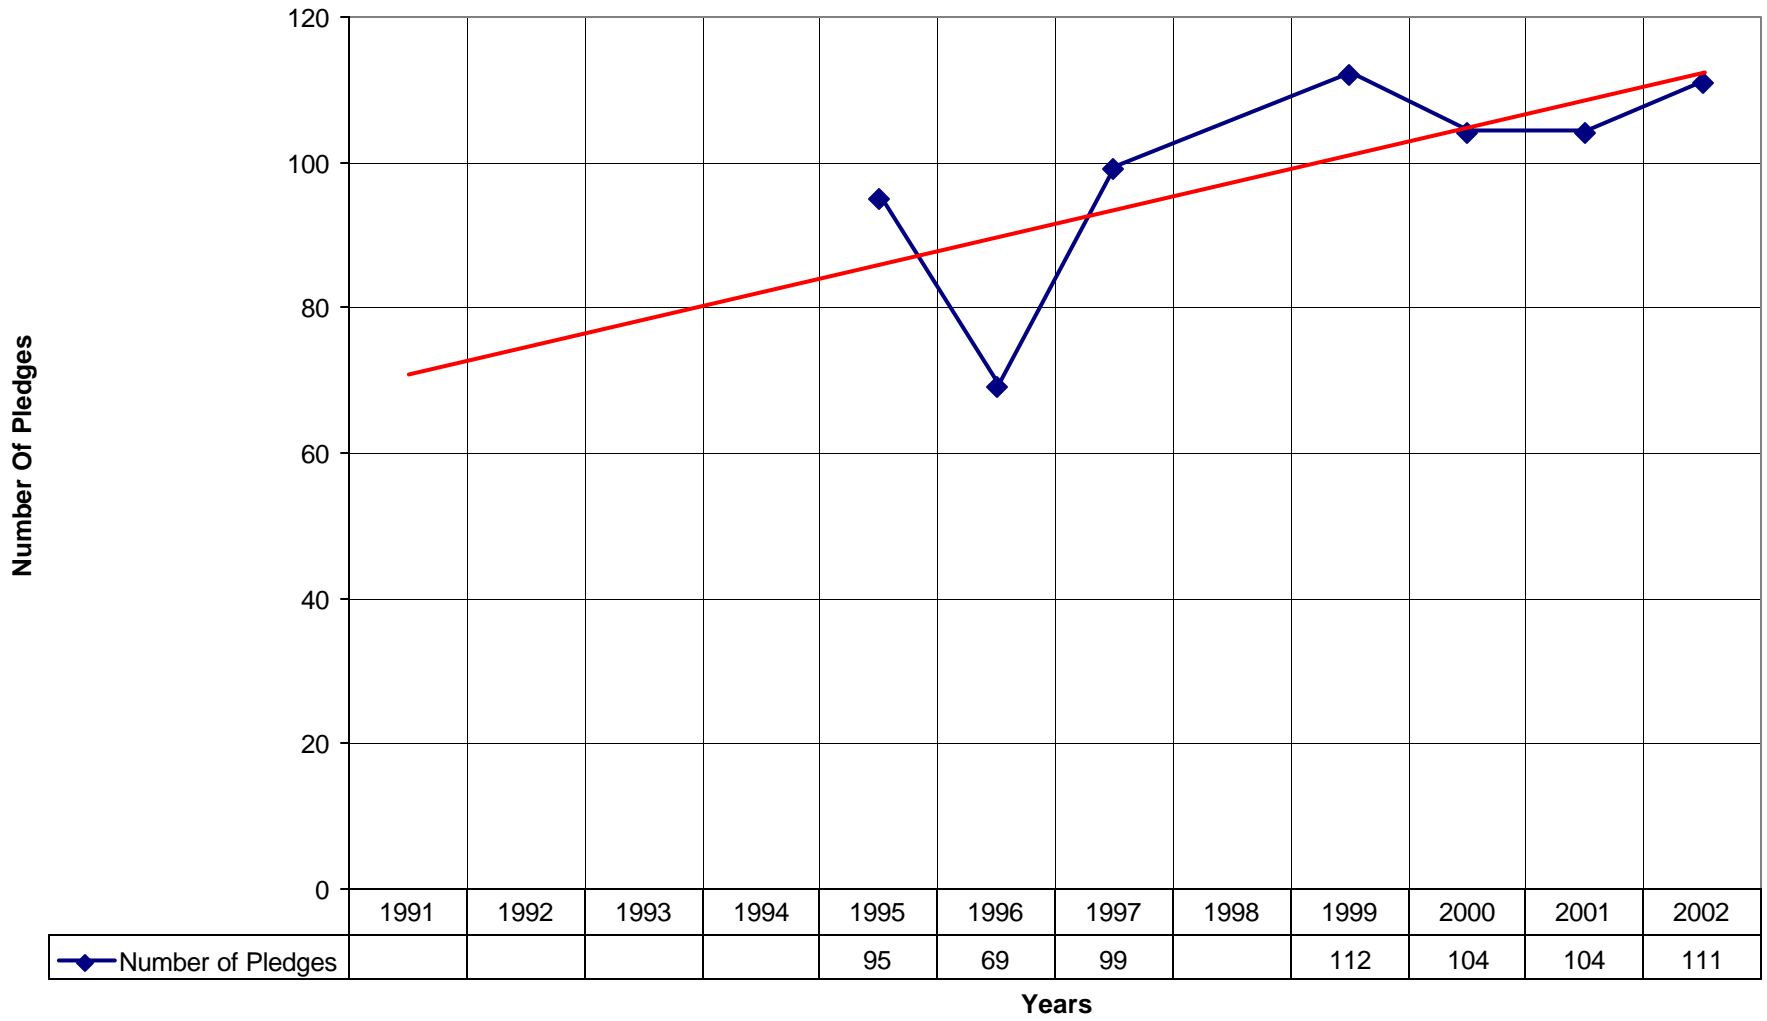

3033 St. John's Episcopal Church BRO

◆ Number of Pledges — Linear (Number of Pledges)