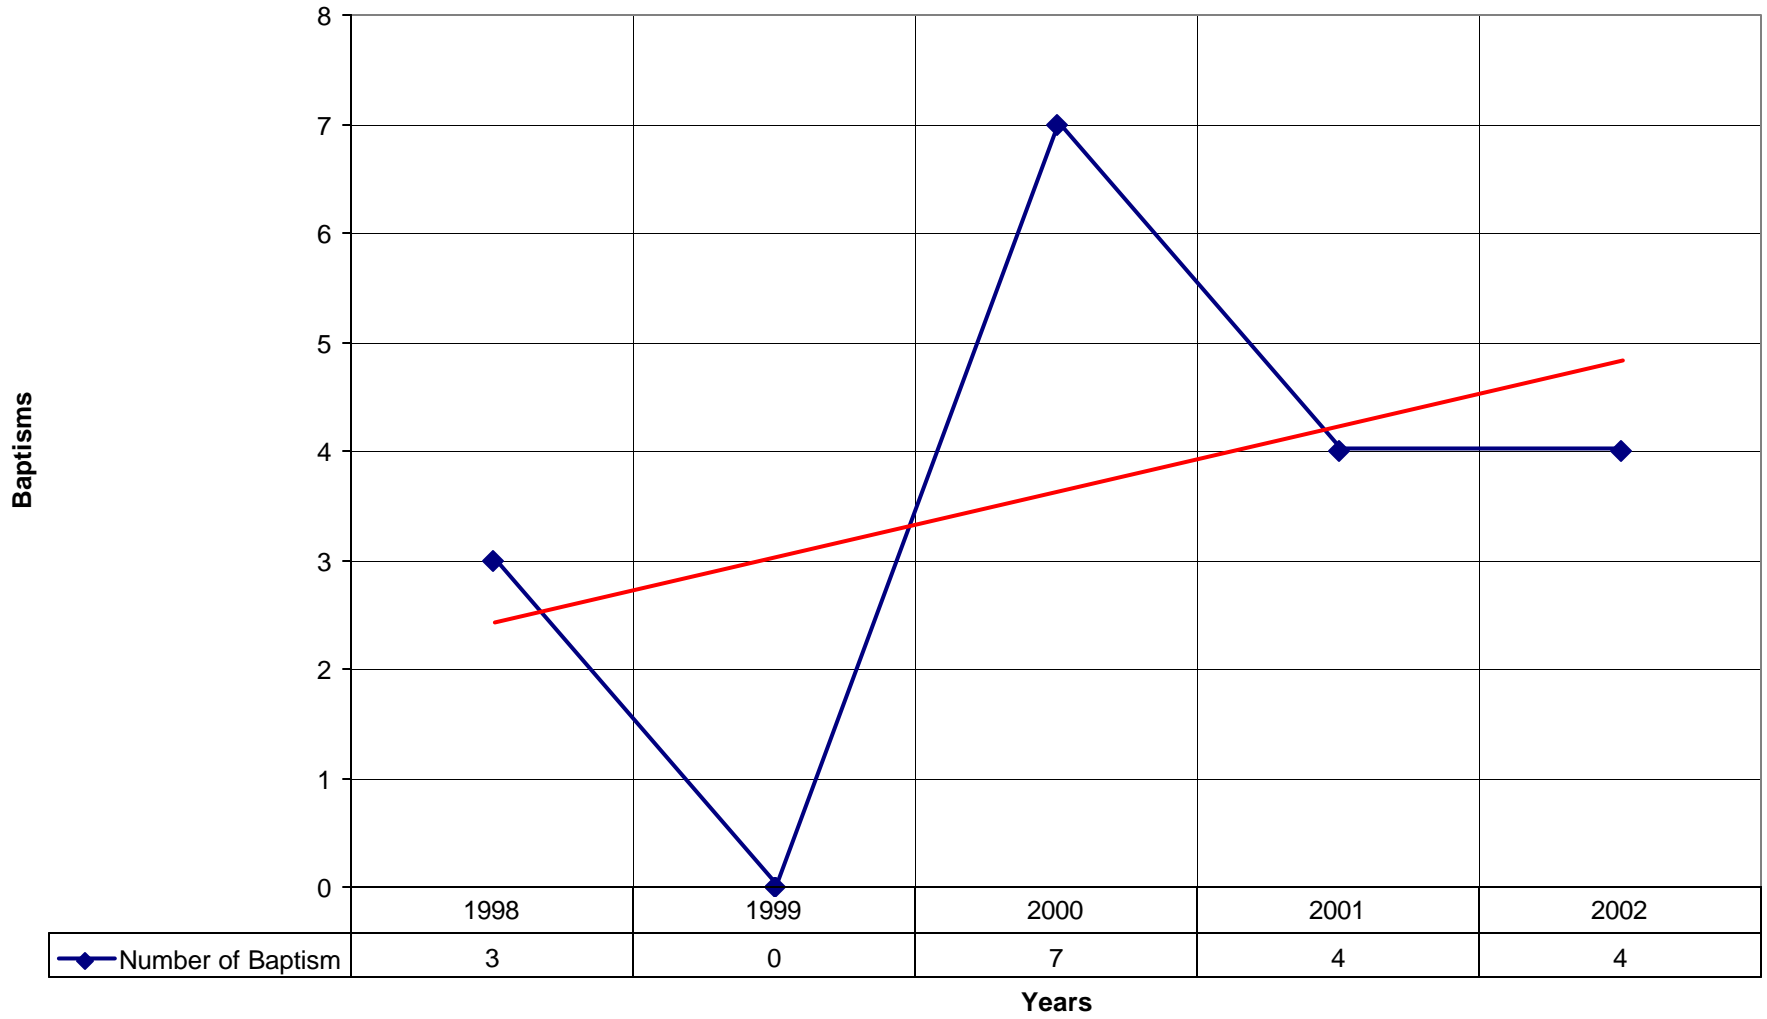

3033 St. John's Episcopal Church BRO

◆ Average Sunday Attendance
 ■ EasterAttendance
 — Linear (Average Sunday Attendance)
 — Linear (EasterAttendance)

3033 St. John's Episcopal Church BRO

◆ EasterAttendance — Linear (EasterAttendance)

3033 St. John's Episcopal Church BRO

◆ Average Sunday Attendance — Linear (Average Sunday Attendance)

3033 St. John's Episcopal Church BRO

◆ Average Sunday Attendance
 ■ EasterAttendance
 — Linear (Average Sunday Attendance)
 — Linear (EasterAttendance)

3033 St. John's Episcopal Church BRO

◆ EasterAttendance — Linear (EasterAttendance)

3033 St. John's Episcopal Church BRO

◆ Number of Baptism — Linear (Number of Baptism)

3033 St. John's Episcopal Church BRO