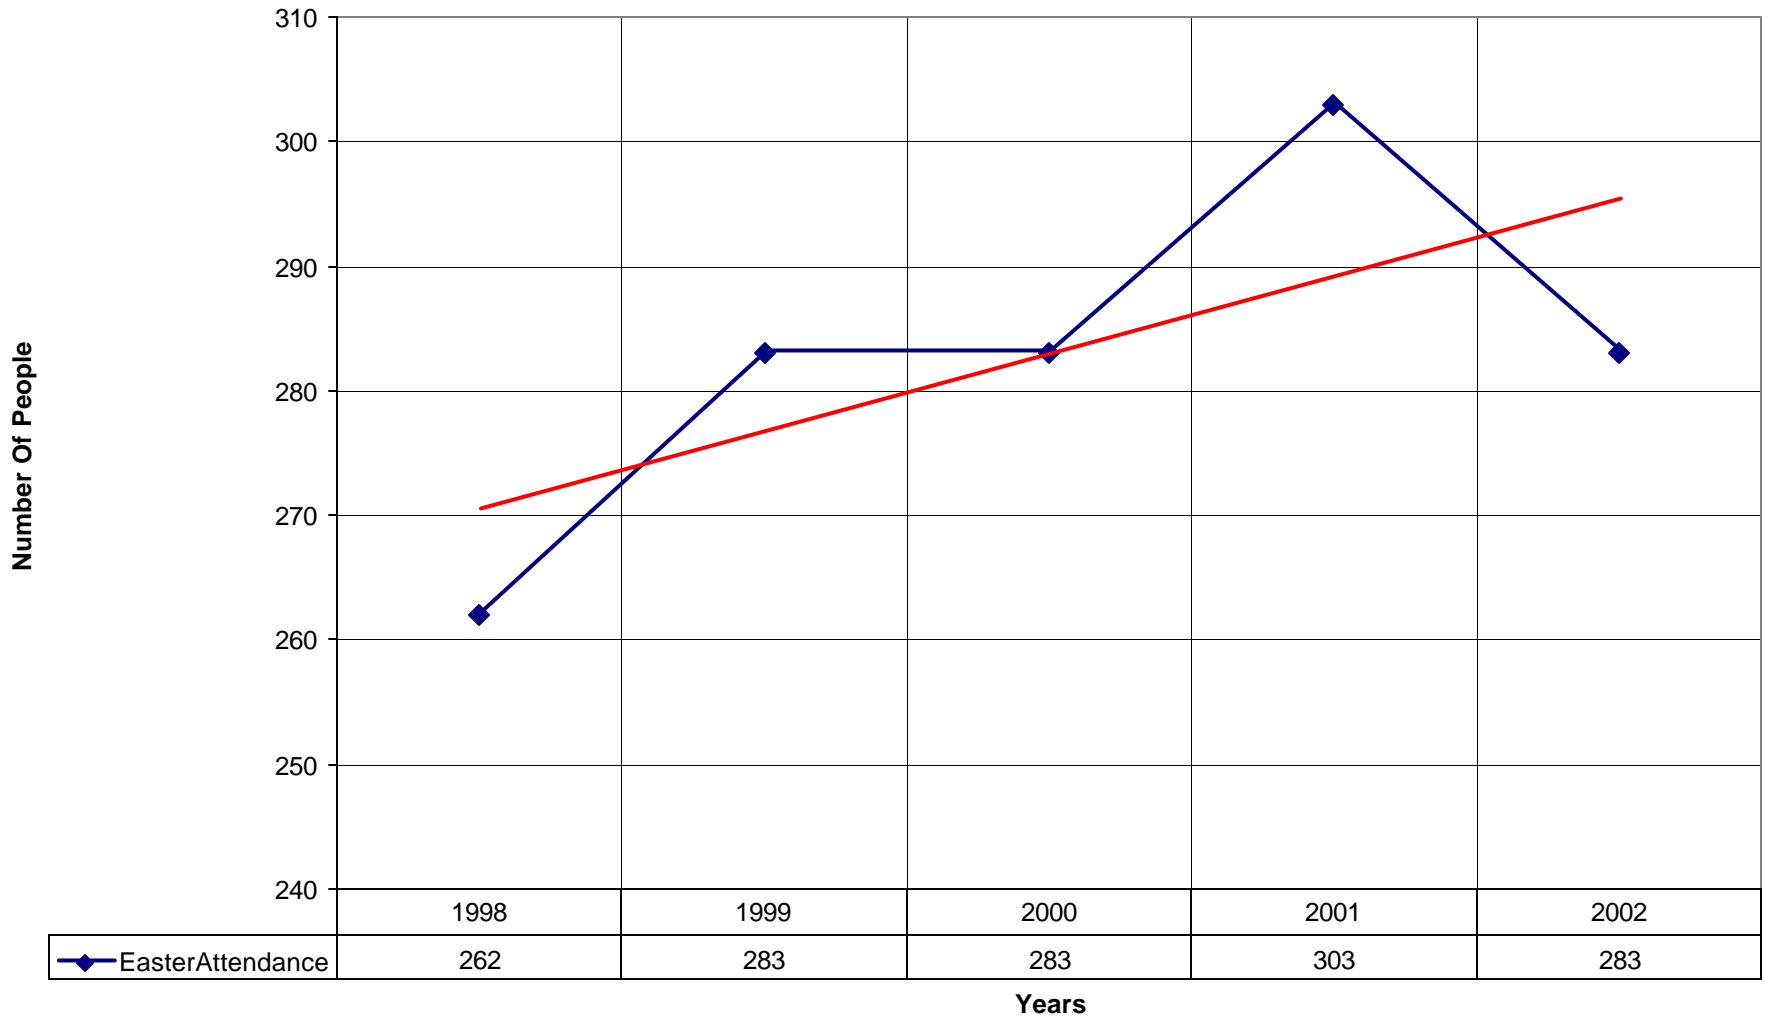

3033 St. John's Episcopal Church BRO

◆ Average Sunday Attendance
 ■ EasterAttendance
 — Linear (Average Sunday Attendance)
 — Linear (EasterAttendance)

3033 St. John's Episcopal Church BRO

◆ EasterAttendance — Linear (EasterAttendance)

3033 St. John's Episcopal Church BRO

◆ Average Sunday Attendance — Linear (Average Sunday Attendance)

3033 St. John's Episcopal Church BRO

◆ Average Sunday Attendance
 ■ EasterAttendance
 — Linear (Average Sunday Attendance)
 — Linear (EasterAttendance)

3033 St. John's Episcopal Church BRO

◆ EasterAttendance — Linear (EasterAttendance)

3033 St. John's Episcopal Church BRO

◆ Number of Baptism — Linear (Number of Baptism)

3033 St. John's Episcopal Church BRO