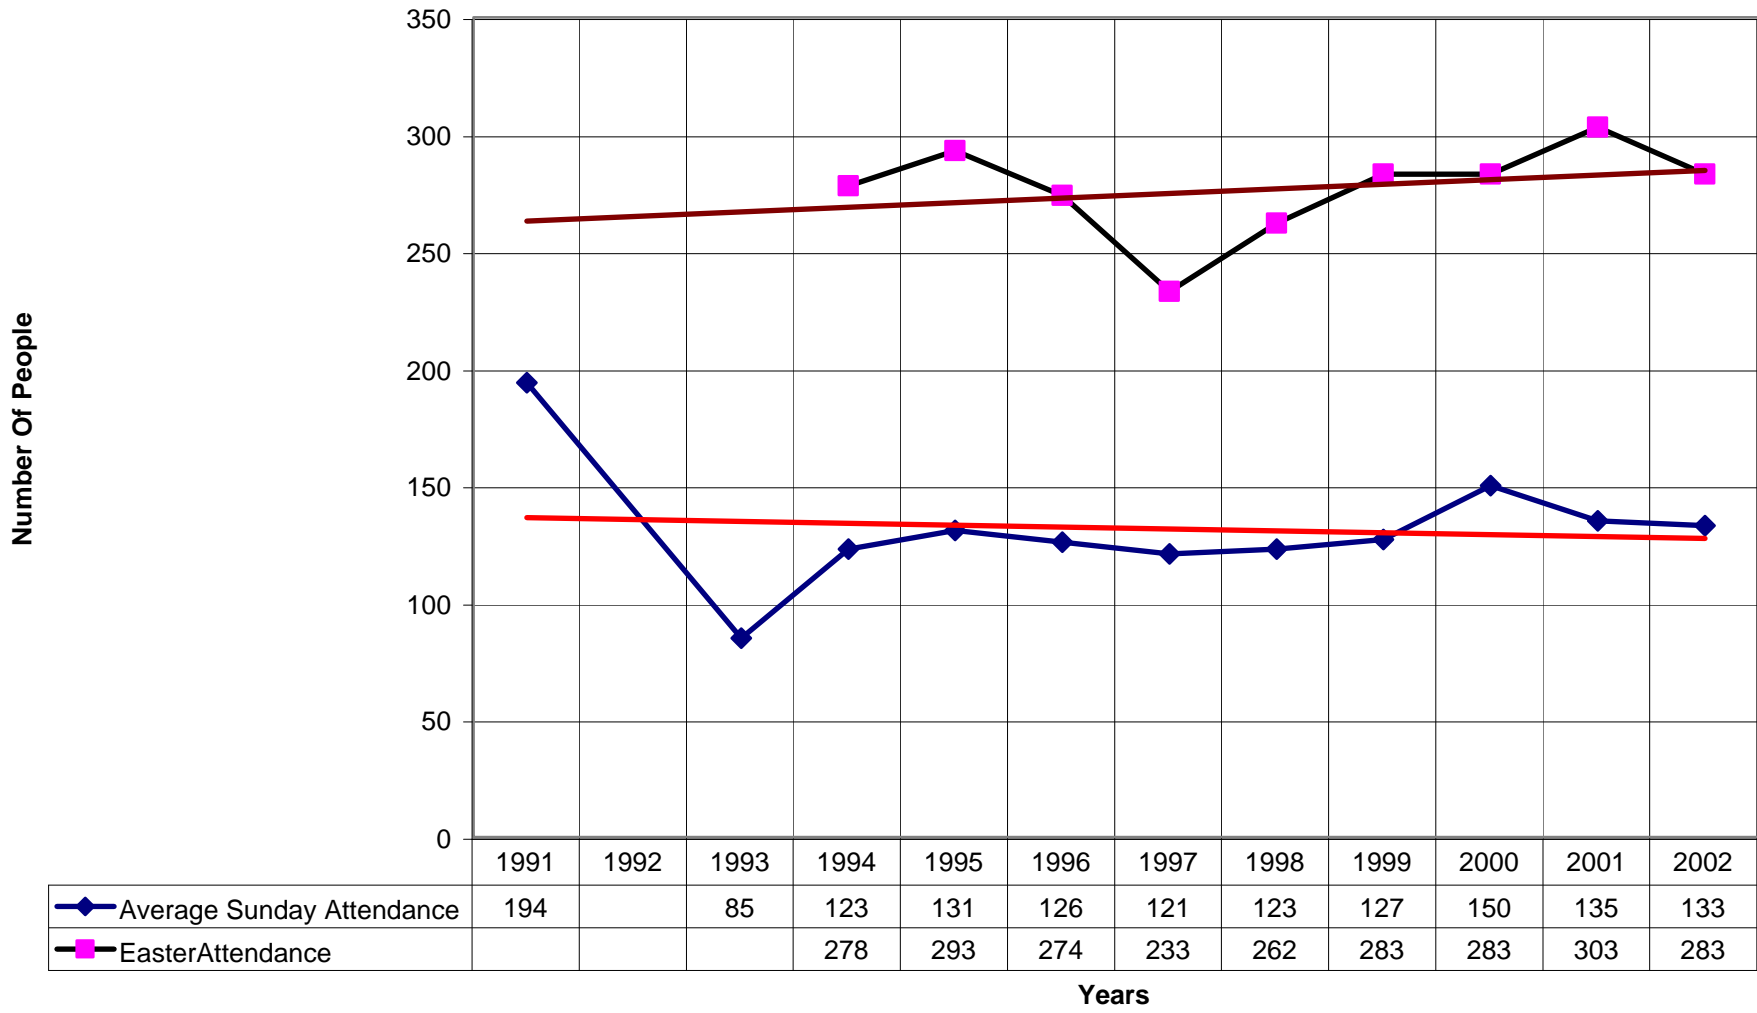

3033 St. John's Episcopal Church BRO

◆ Average Sunday Attendance
 ■ EasterAttendance
 — Linear (Average Sunday Attendance)
 — Linear (EasterAttendance)

3033 St. John's Episcopal Church BRO

◆ EasterAttendance — Linear (EasterAttendance)

3033 St. John's Episcopal Church BRO

◆ Average Sunday Attendance — Linear (Average Sunday Attendance)

3033 St. John's Episcopal Church BRO

◆ Average Sunday Attendance
 ■ EasterAttendance
 — Linear (Average Sunday Attendance)
 — Linear (EasterAttendance)