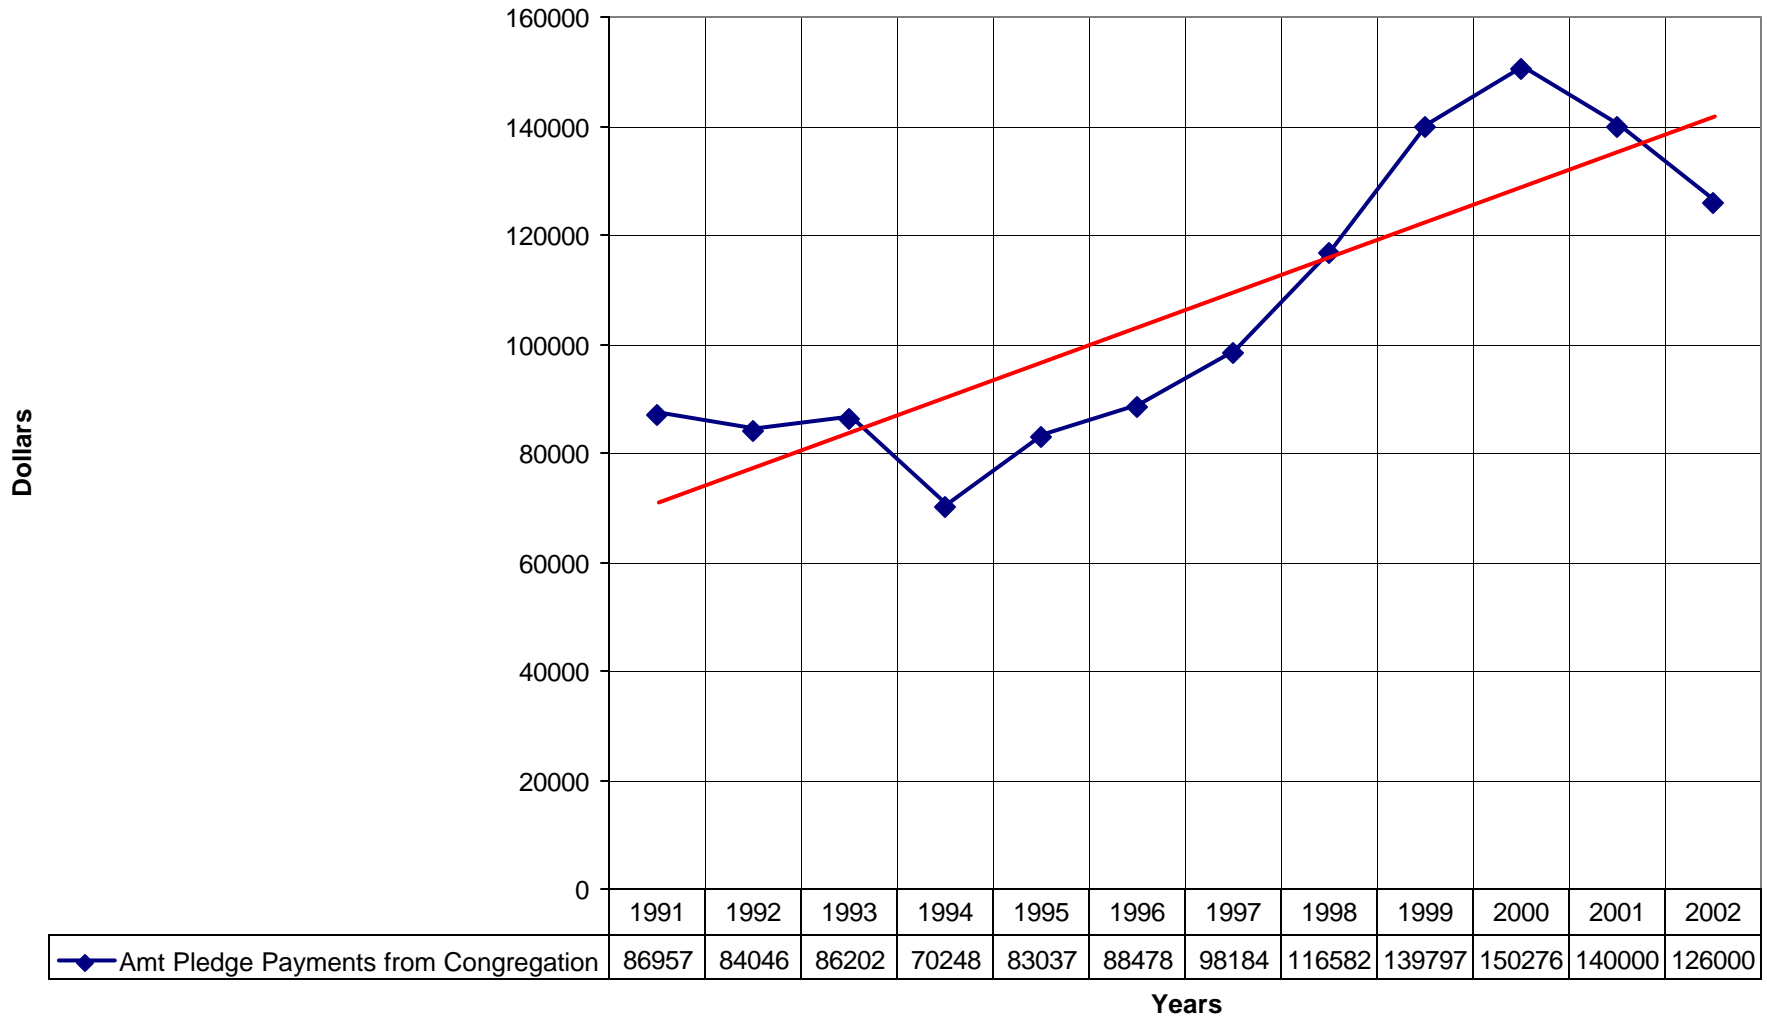

3033 St. John's Episcopal Church BRO

◆ Amt Pledge Payments from Congregation — Linear (Amt Pledge Payments from Congregation)