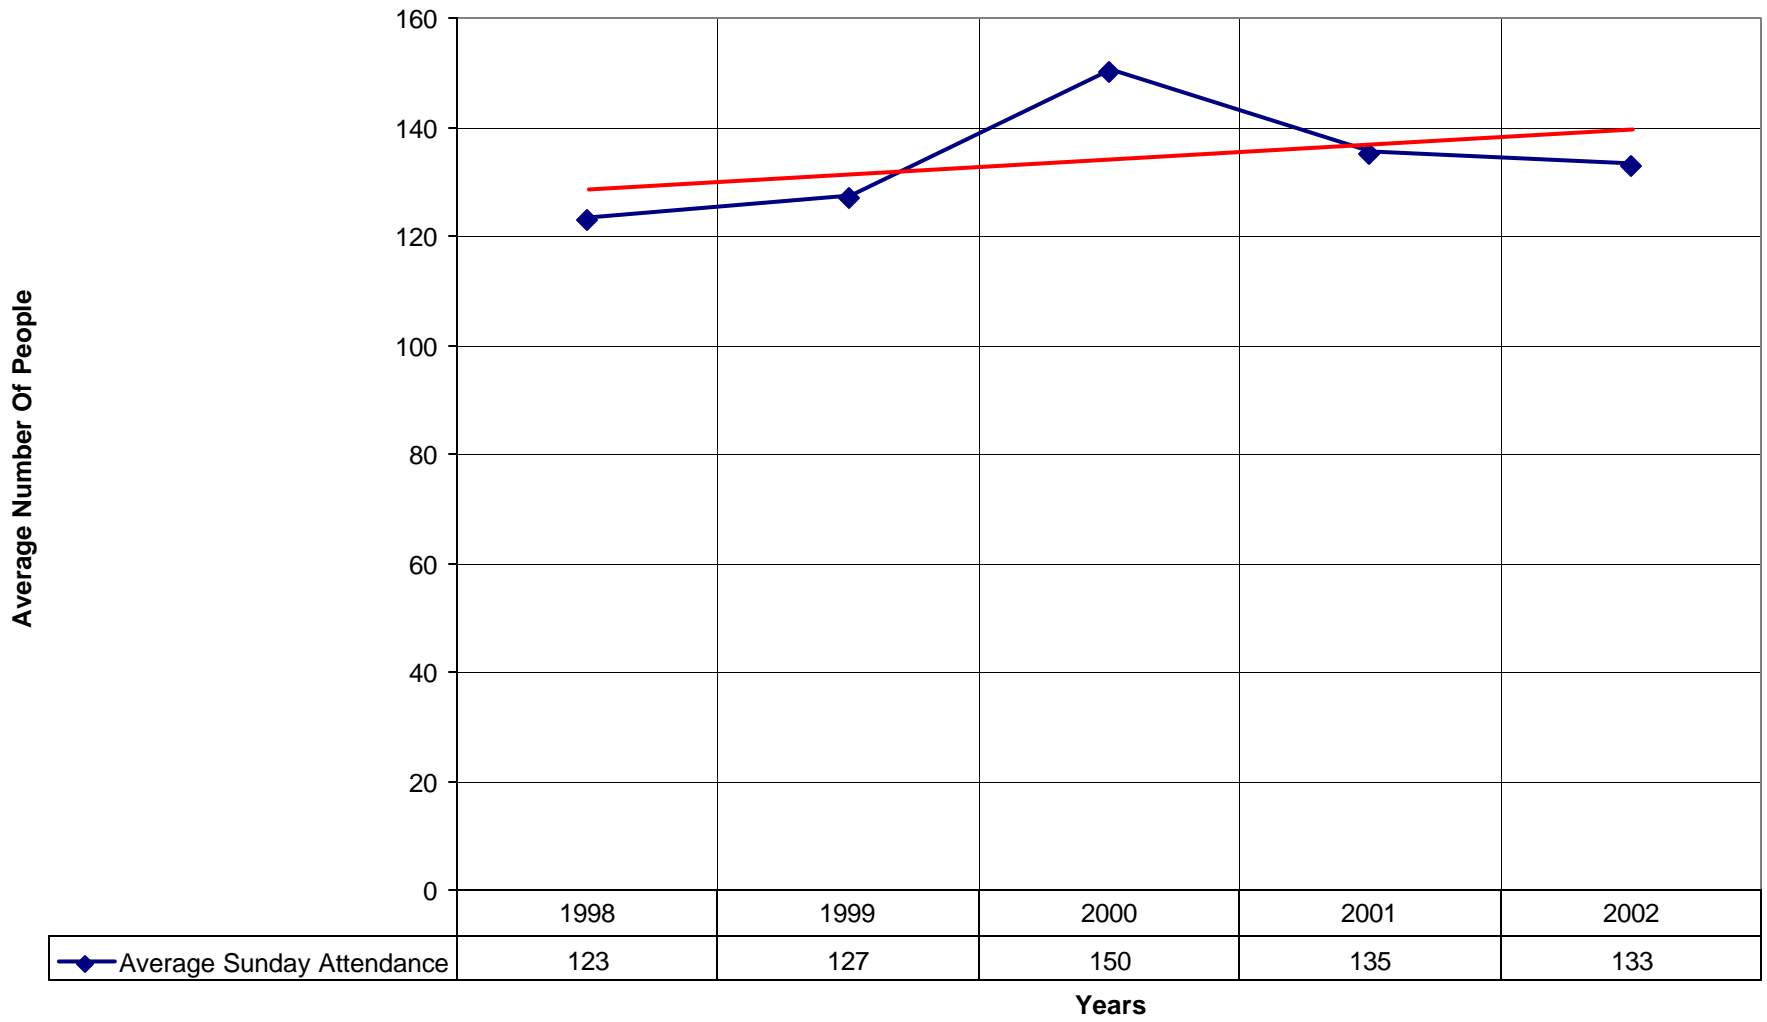

3033 St. John's Episcopal Church BRO

◆ Average Sunday Attendance — Linear (Average Sunday Attendance)