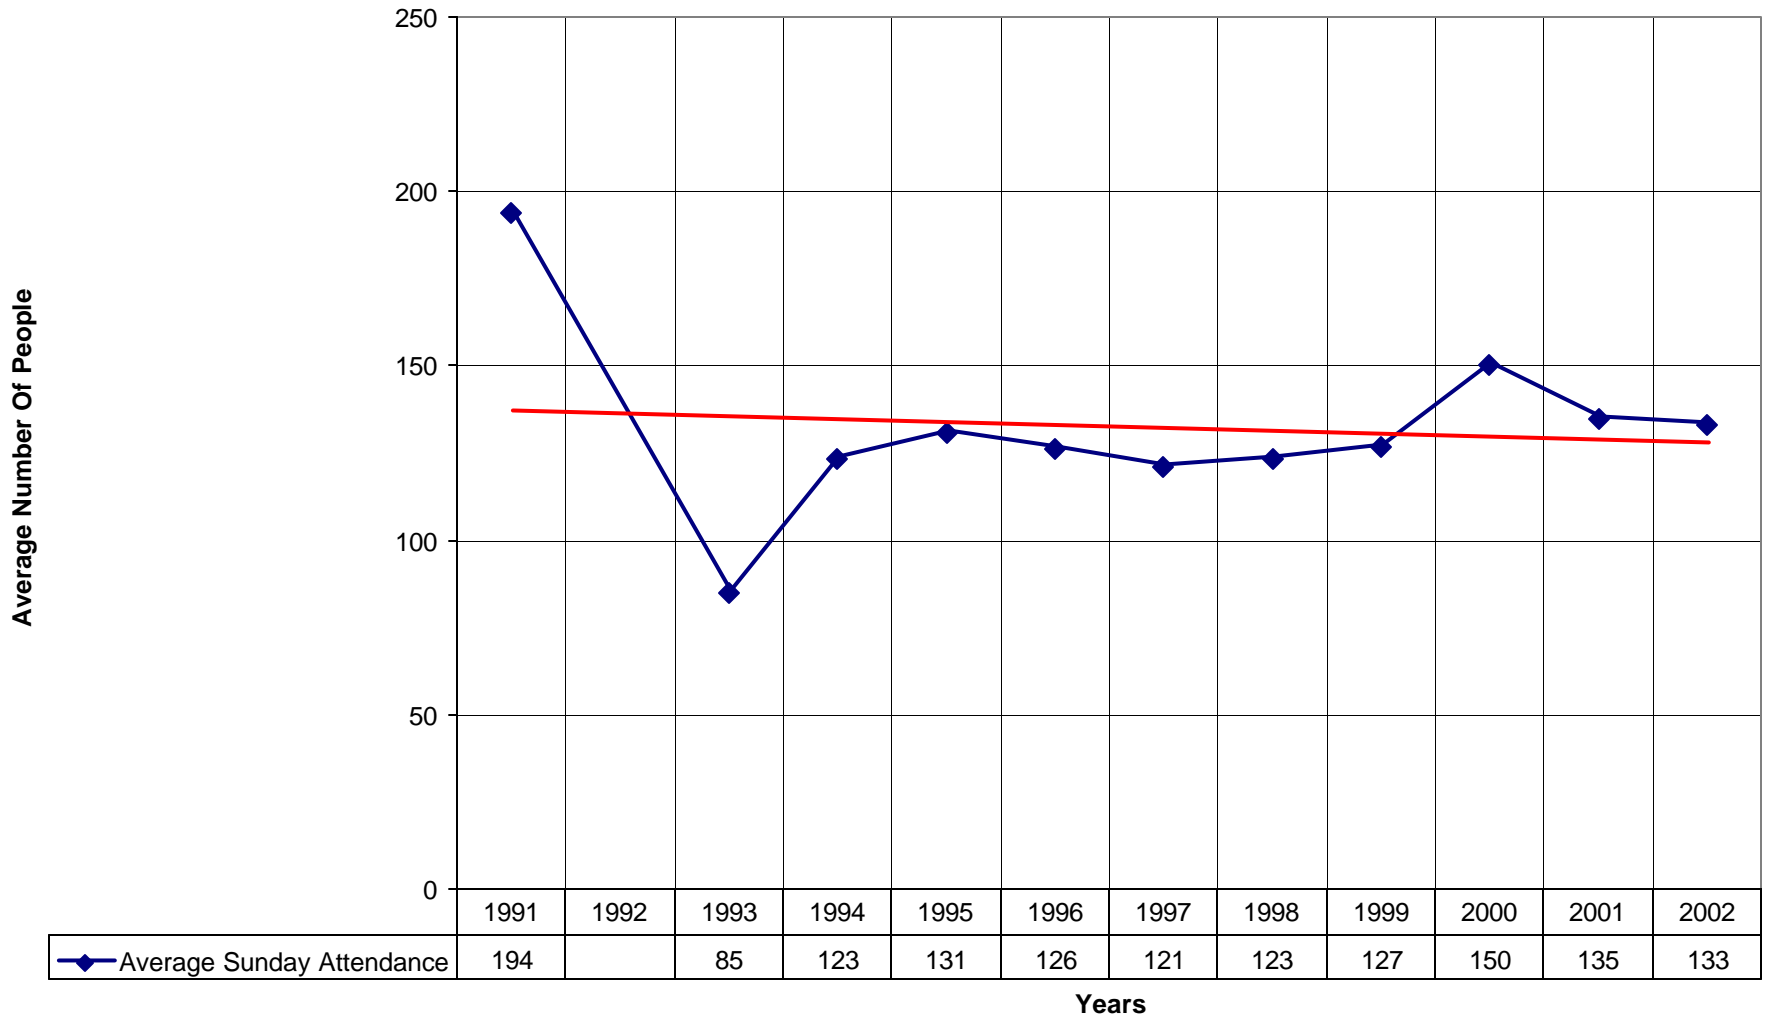

3033 St. John's Episcopal Church BRO

◆ Average Sunday Attendance
 ■ EasterAttendance
 — Linear (Average Sunday Attendance)
 — Linear (EasterAttendance)

3033 St. John's Episcopal Church BRO

◆ EasterAttendance — Linear (EasterAttendance)

3033 St. John's Episcopal Church BRO

◆ Average Sunday Attendance — Linear (Average Sunday Attendance)

3033 St. John's Episcopal Church BRO

◆ Average Sunday Attendance
 ■ EasterAttendance
 — Linear (Average Sunday Attendance)
 — Linear (EasterAttendance)