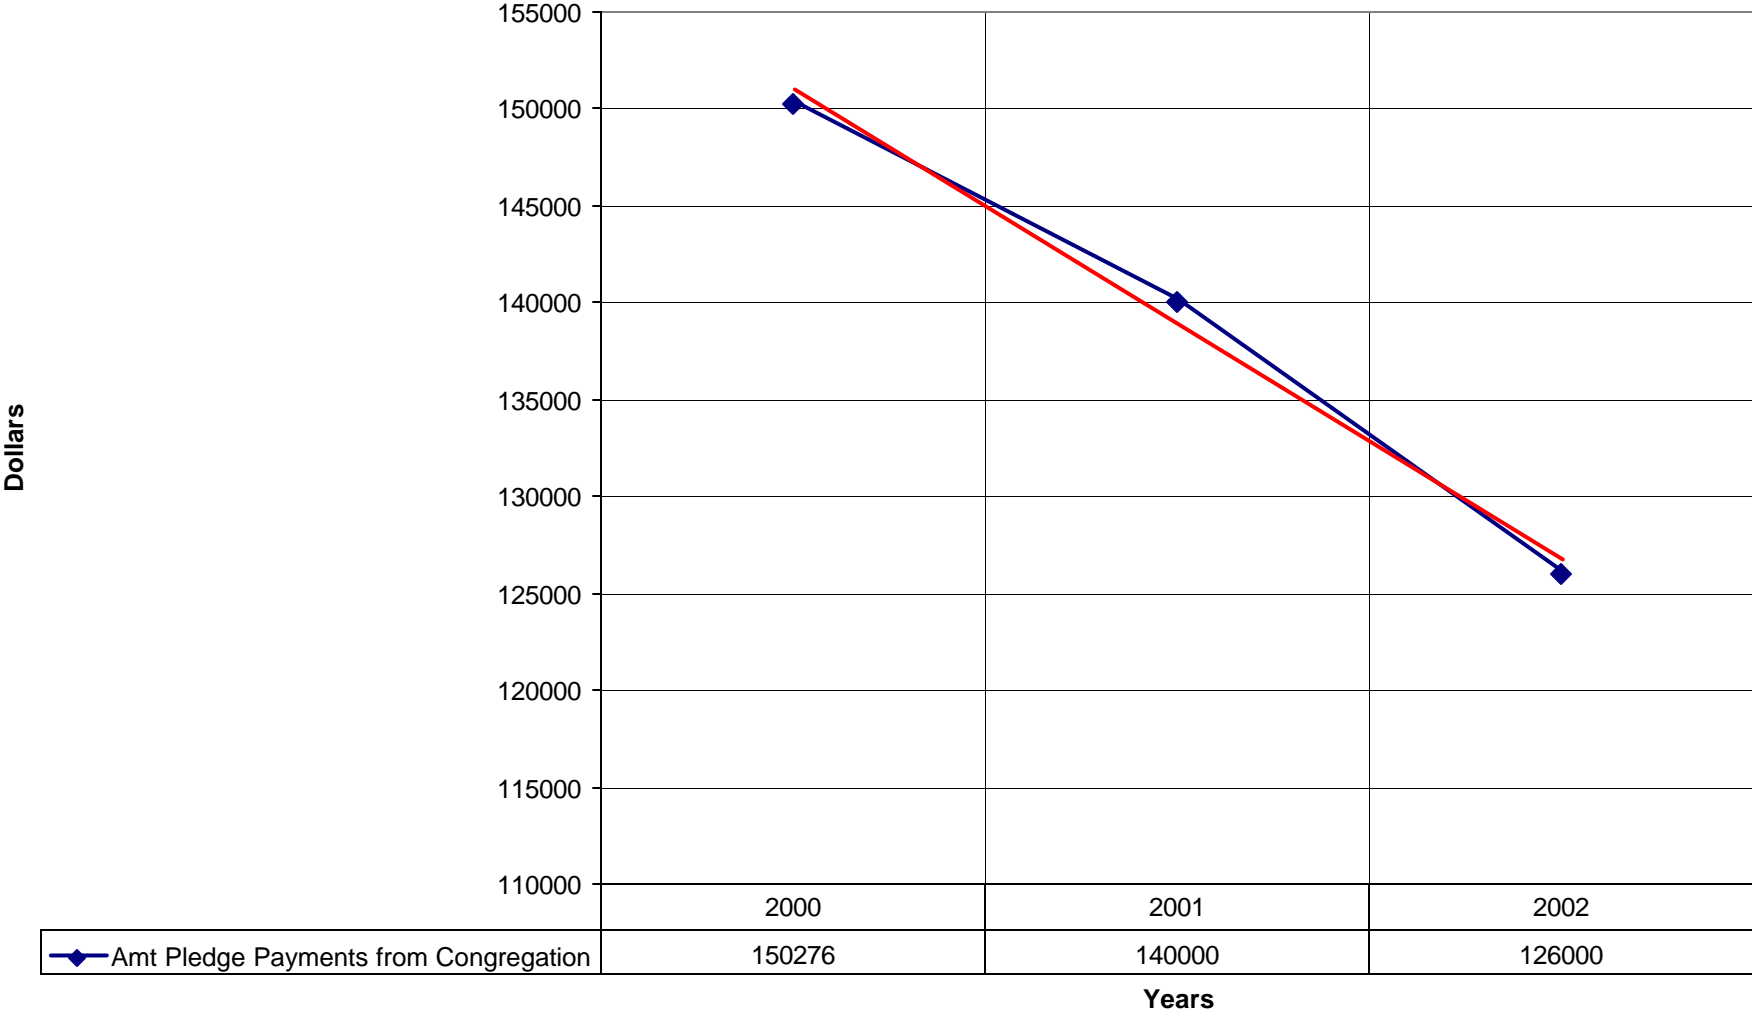

◆ Average Sunday Attendance — Linear (Average Sunday Attendance)

3033 St. John's Episcopal Church BRO

◆ Average Sunday Attendance
 ■ EasterAttendance
 — Linear (Average Sunday Attendance)
 — Linear (EasterAttendance)

3033 St. John's Episcopal Church BRO

◆ EasterAttendance — Linear (EasterAttendance)

3033 St. John's Episcopal Church BRO

Number of Baptism Linear (Number of Baptism)

3033 St. John's Episcopal Church BRO

—◆— Amt Pledge Payments from Congregation — Linear (Amt Pledge Payments from Congregation)

3033 St. John's Episcopal Church BRO

◆ Number of Pledges — Linear (Number of Pledges)

3033 St. John's Episcopal Church BRO

◆ Average Sunday Attendance — Linear (Average Sunday Attendance)