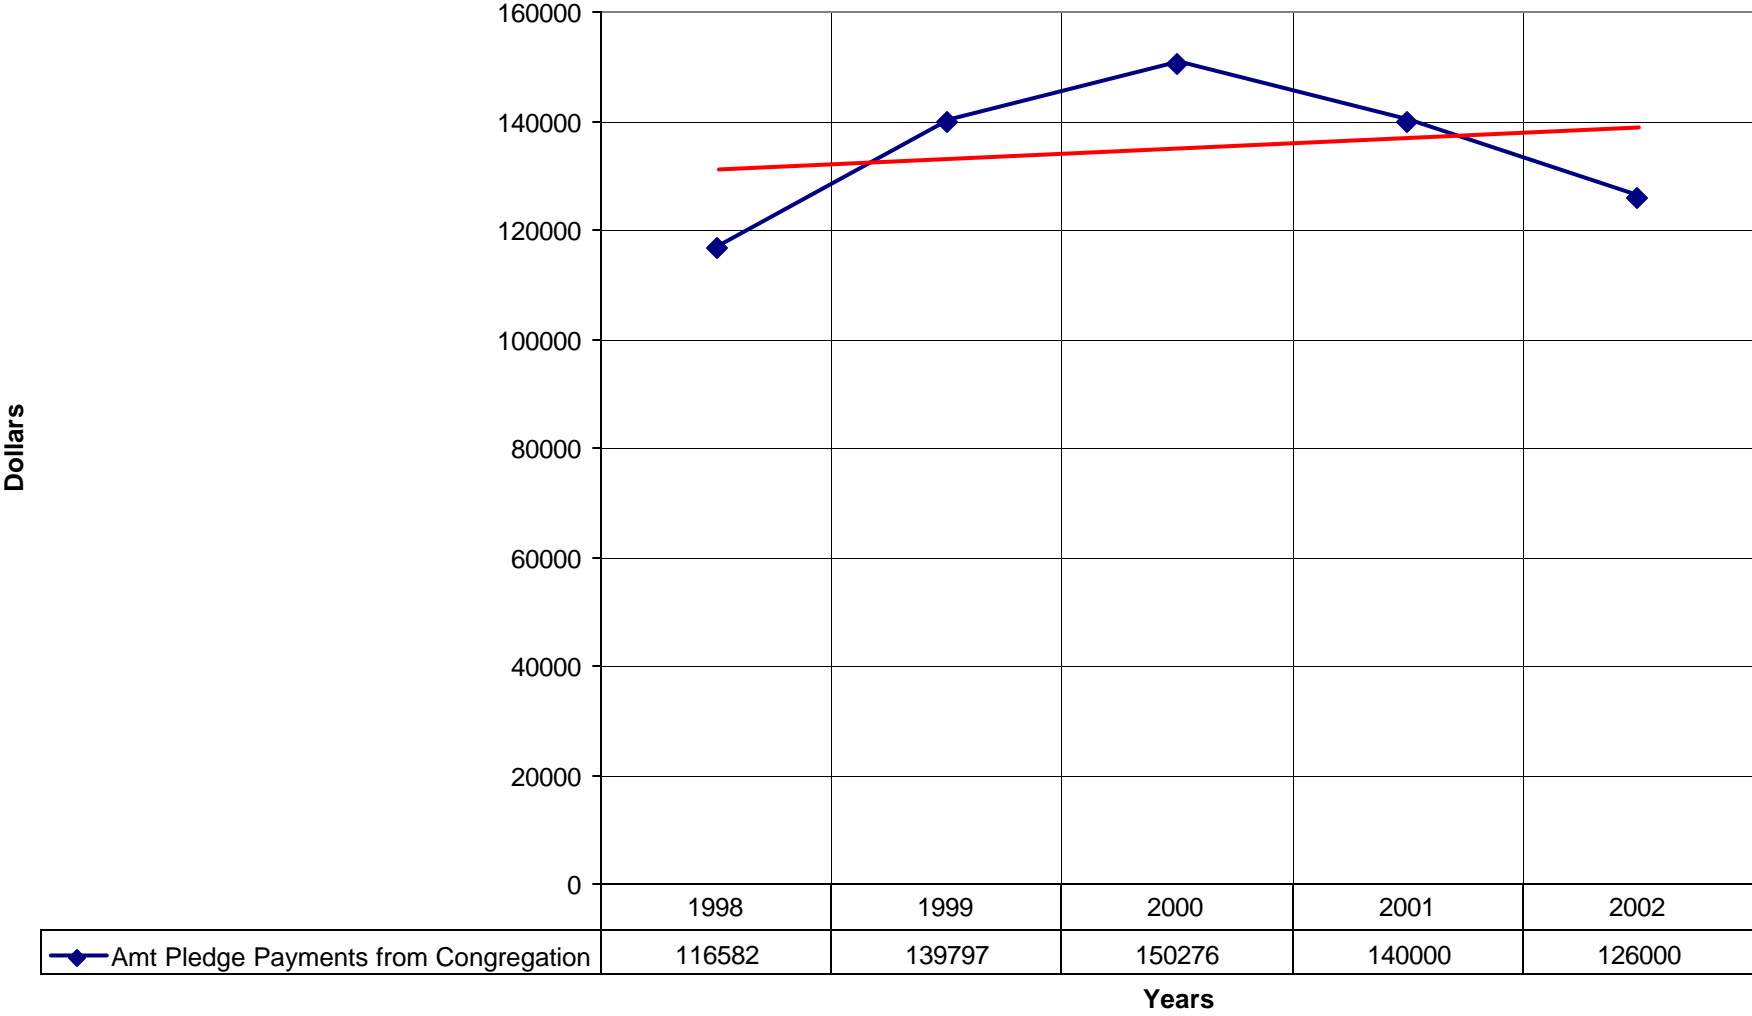

3033 St. John's Episcopal Church BRO

◆ Average Sunday Attendance — Linear (Average Sunday Attendance)

3033 St. John's Episcopal Church BRO

◆ Average Sunday Attendance
 ■ EasterAttendance
 — Linear (Average Sunday Attendance)
 — Linear (EasterAttendance)

3033 St. John's Episcopal Church BRO

◆ EasterAttendance — Linear (EasterAttendance)

3033 St. John's Episcopal Church BRO

◆ Number of Baptism — Linear (Number of Baptism)

3033 St. John's Episcopal Church BRO