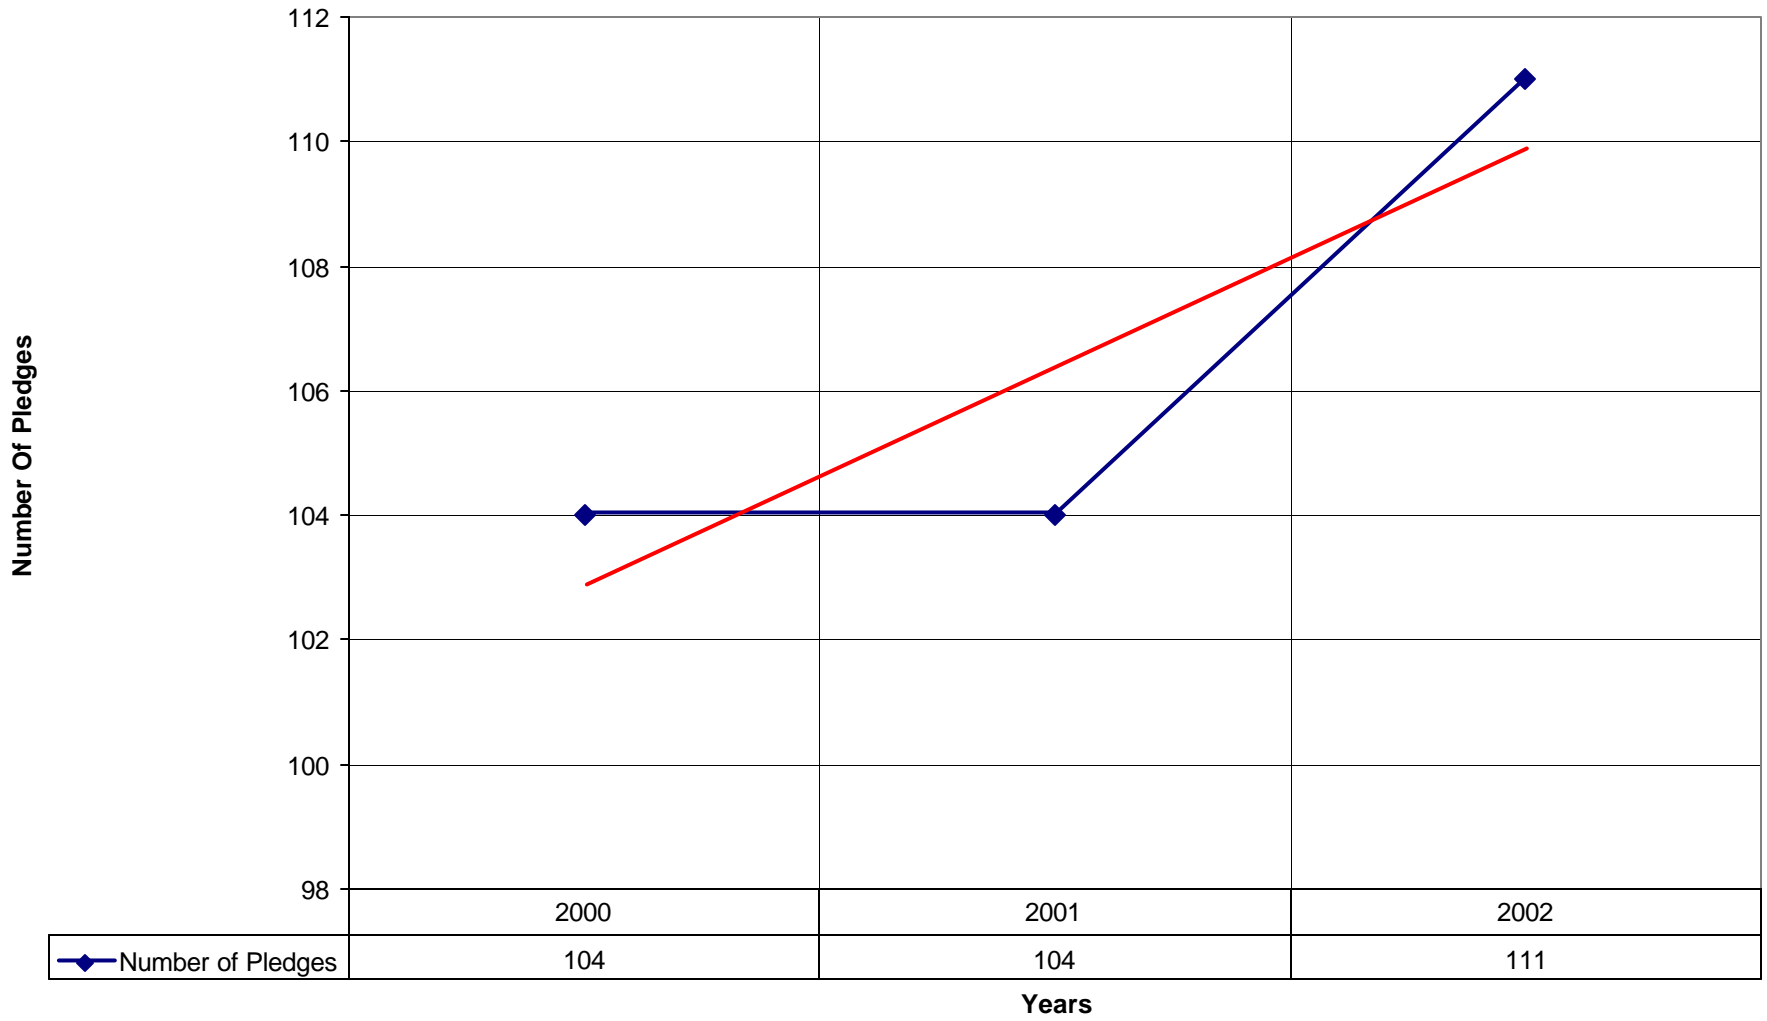

◆ Average Sunday Attendance — Linear (Average Sunday Attendance)

3033 St. John's Episcopal Church BRO

◆ Average Sunday Attendance
 ■ EasterAttendance
 — Linear (Average Sunday Attendance)
 — Linear (EasterAttendance)

3033 St. John's Episcopal Church BRO

◆ EasterAttendance — Linear (EasterAttendance)

3033 St. John's Episcopal Church BRO

Number of Baptism Linear (Number of Baptism)

3033 St. John's Episcopal Church BRO

—◆— Amt Pledge Payments from Congregation — Linear (Amt Pledge Payments from Congregation)

3033 St. John's Episcopal Church BRO

◆ Number of Pledges — Linear (Number of Pledges)

3033 St. John's Episcopal Church BRO

◆ Average Sunday Attendance — Linear (Average Sunday Attendance)