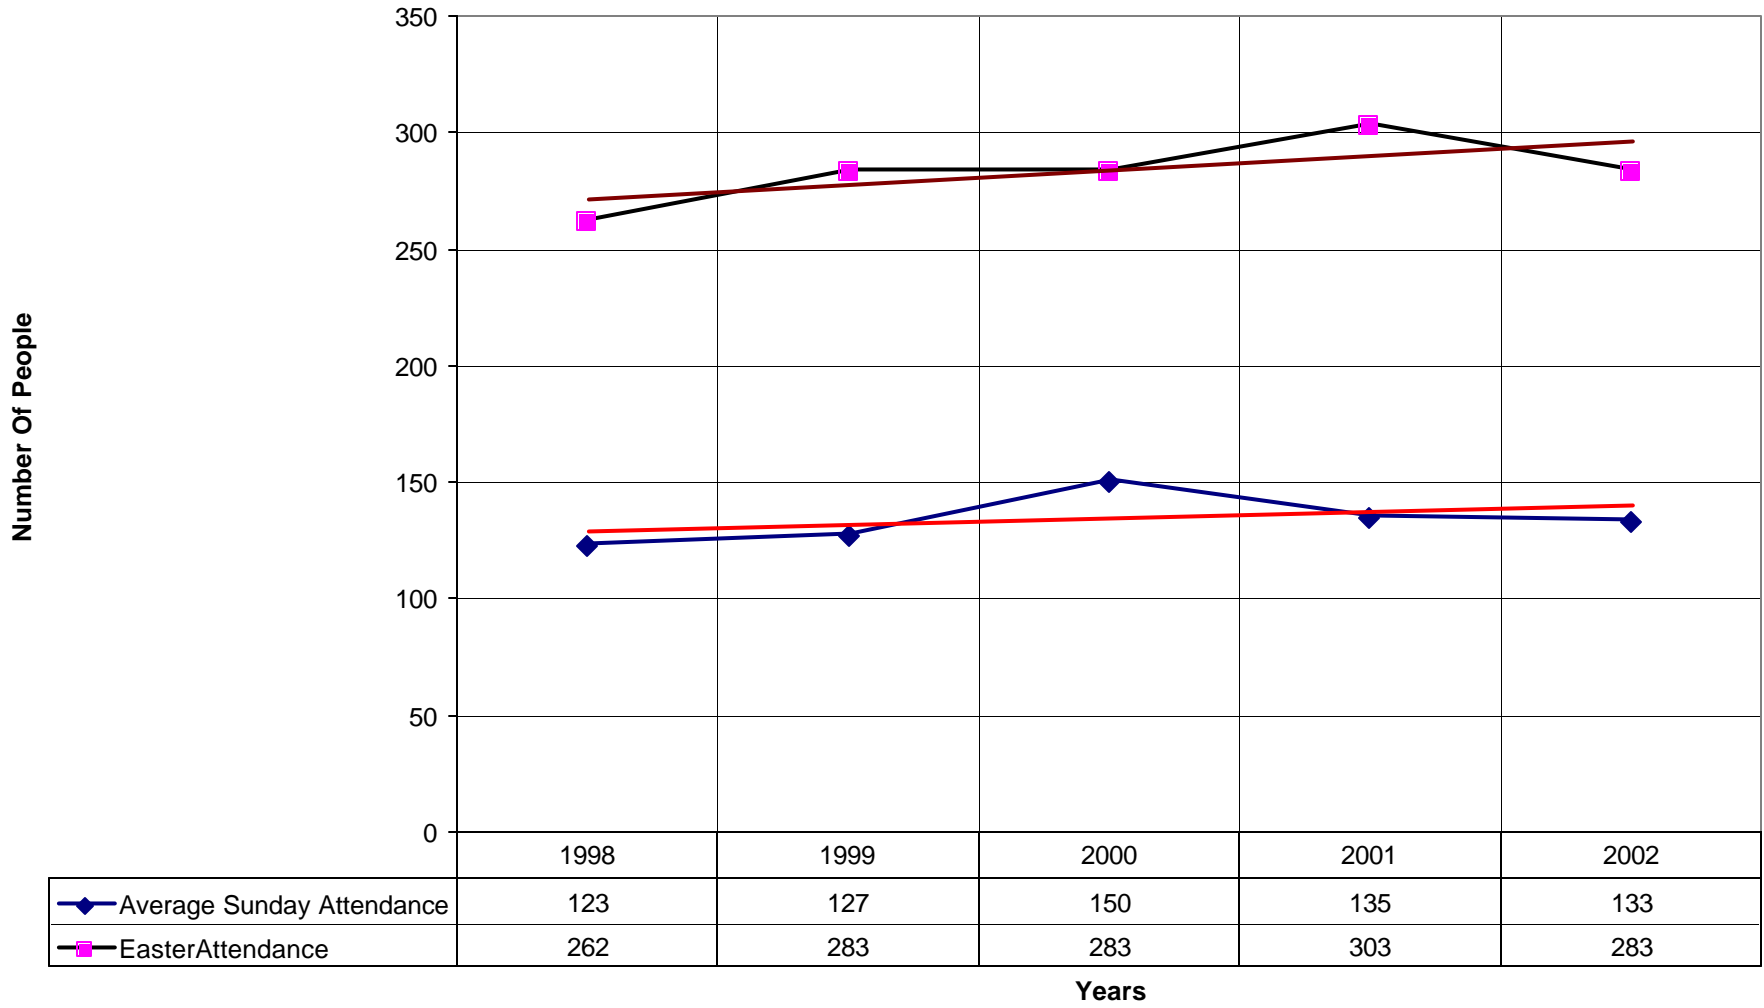

3033 St. John's Episcopal Church BRO

◆ Average Sunday Attendance
 ■ EasterAttendance
 — Linear (Average Sunday Attendance)
 — Linear (EasterAttendance)

3033 St. John's Episcopal Church BRO

◆ EasterAttendance — Linear (EasterAttendance)

3033 St. John's Episcopal Church BRO

◆ Average Sunday Attendance — Linear (Average Sunday Attendance)

3033 St. John's Episcopal Church BRO

◆ Average Sunday Attendance
 ■ EasterAttendance
 — Linear (Average Sunday Attendance)
 — Linear (EasterAttendance)

3033 St. John's Episcopal Church BRO

◆ EasterAttendance — Linear (EasterAttendance)

3033 St. John's Episcopal Church BRO

◆ Number of Baptism — Linear (Number of Baptism)

3033 St. John's Episcopal Church BRO