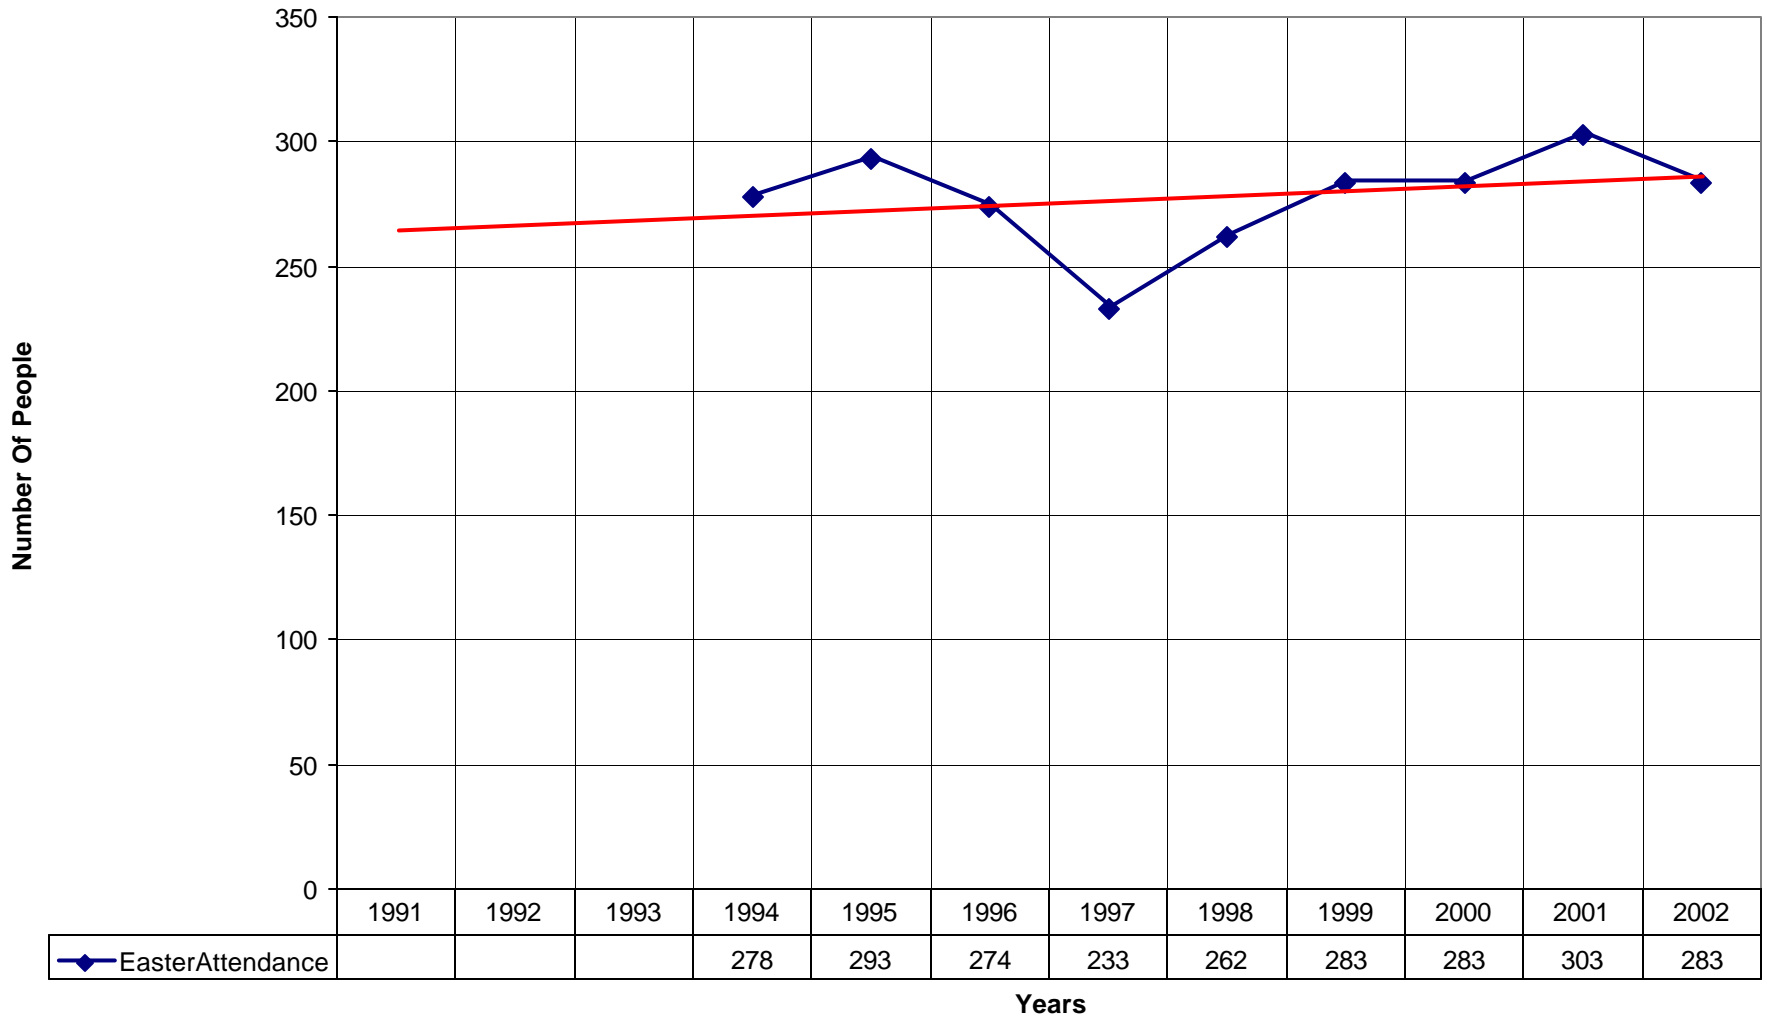

3033 St. John's Episcopal Church BRO

◆ Average Sunday Attendance
 ■ EasterAttendance
 — Linear (Average Sunday Attendance)
 — Linear (EasterAttendance)

3033 St. John's Episcopal Church BRO

◆ EasterAttendance — Linear (EasterAttendance)

3033 St. John's Episcopal Church BRO

◆ Average Sunday Attendance — Linear (Average Sunday Attendance)

3033 St. John's Episcopal Church BRO

◆ Average Sunday Attendance
 ■ EasterAttendance
 — Linear (Average Sunday Attendance)
 — Linear (EasterAttendance)