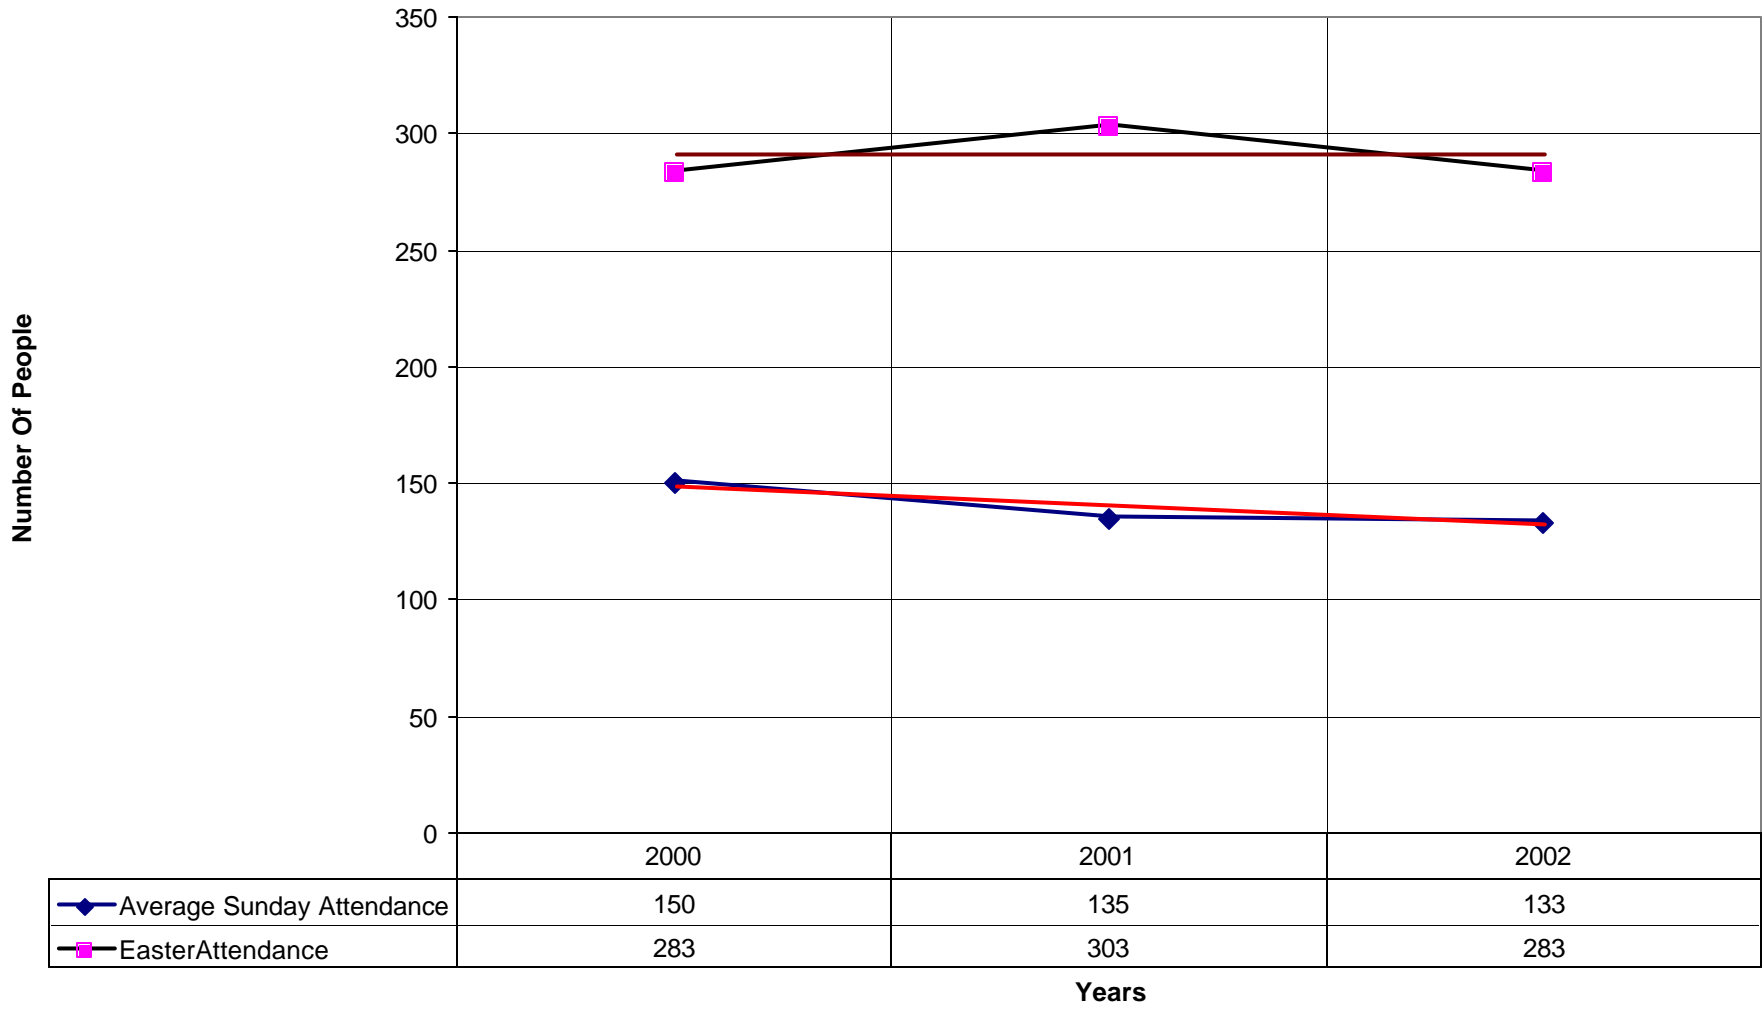

◆ Average Sunday Attendance — Linear (Average Sunday Attendance)

3033 St. John's Episcopal Church BRO

◆ Average Sunday Attendance
 ■ EasterAttendance
 — Linear (Average Sunday Attendance)
 — Linear (EasterAttendance)