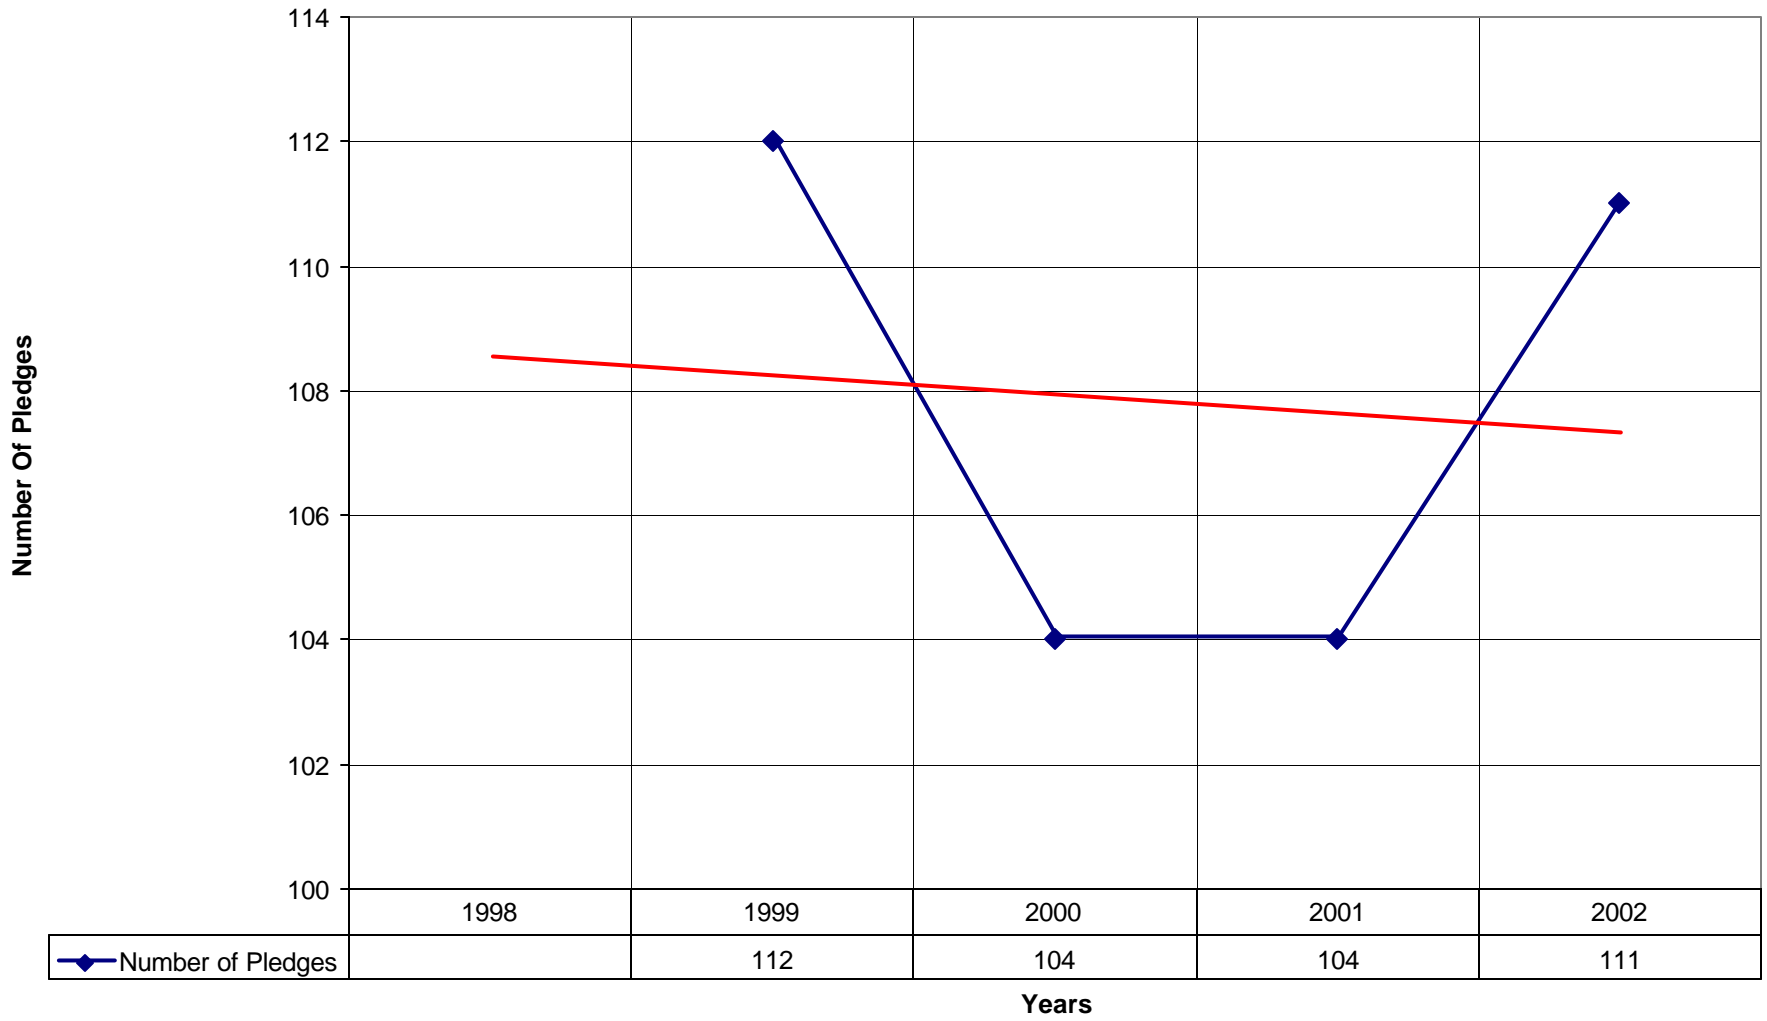

3033 St. John's Episcopal Church BRO

◆ Number of Pledges — Linear (Number of Pledges)