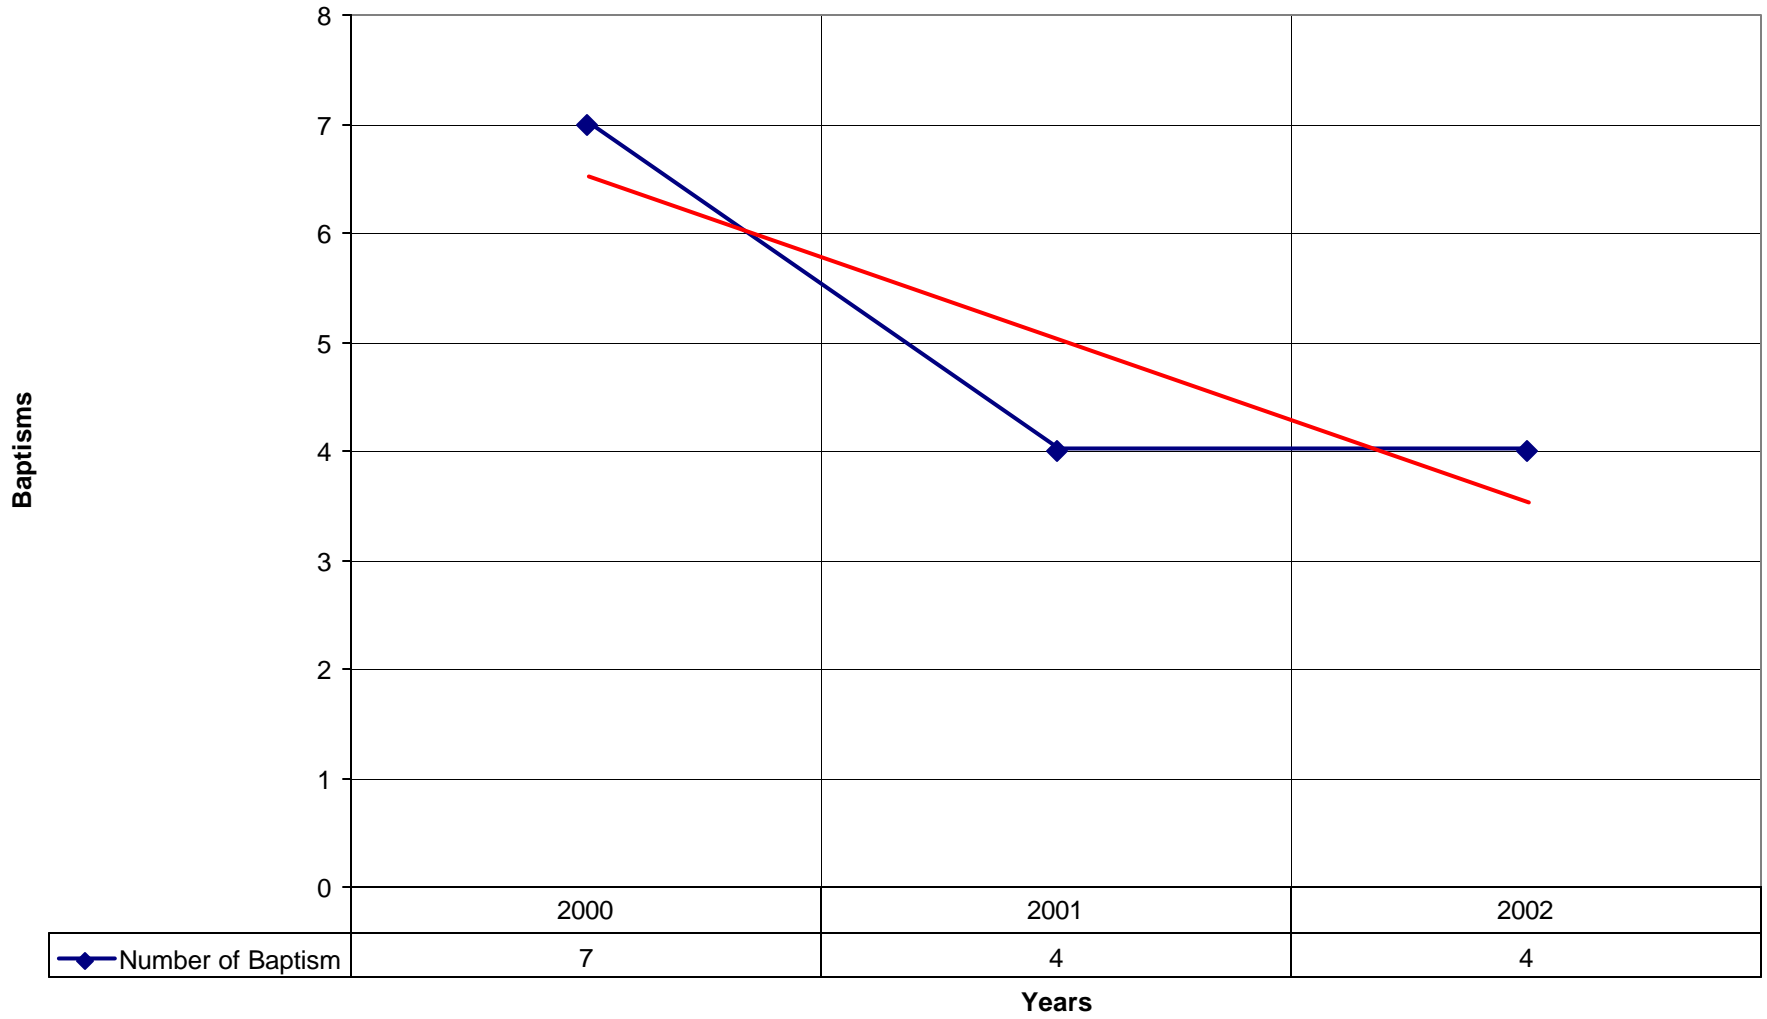

3033 St. John's Episcopal Church BRO

Number of Baptism Linear (Number of Baptism)