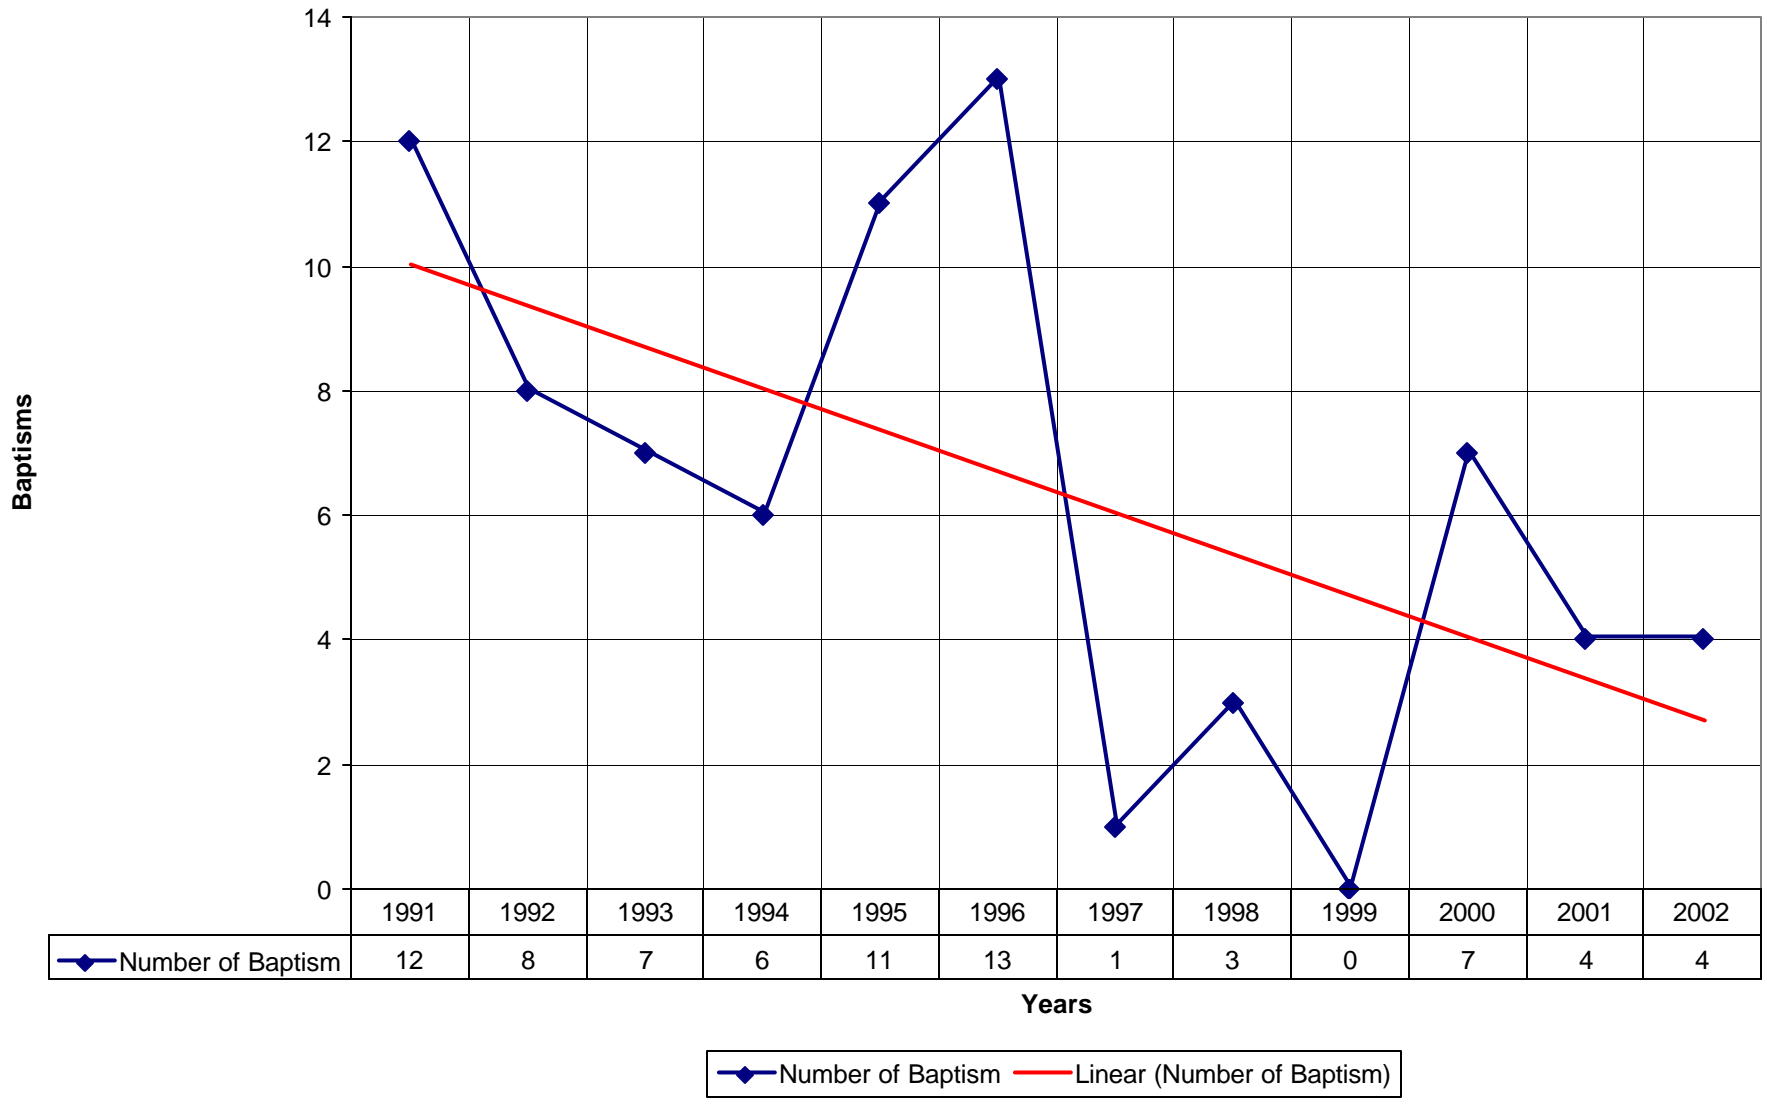

3033 St. John's Episcopal Church BRO