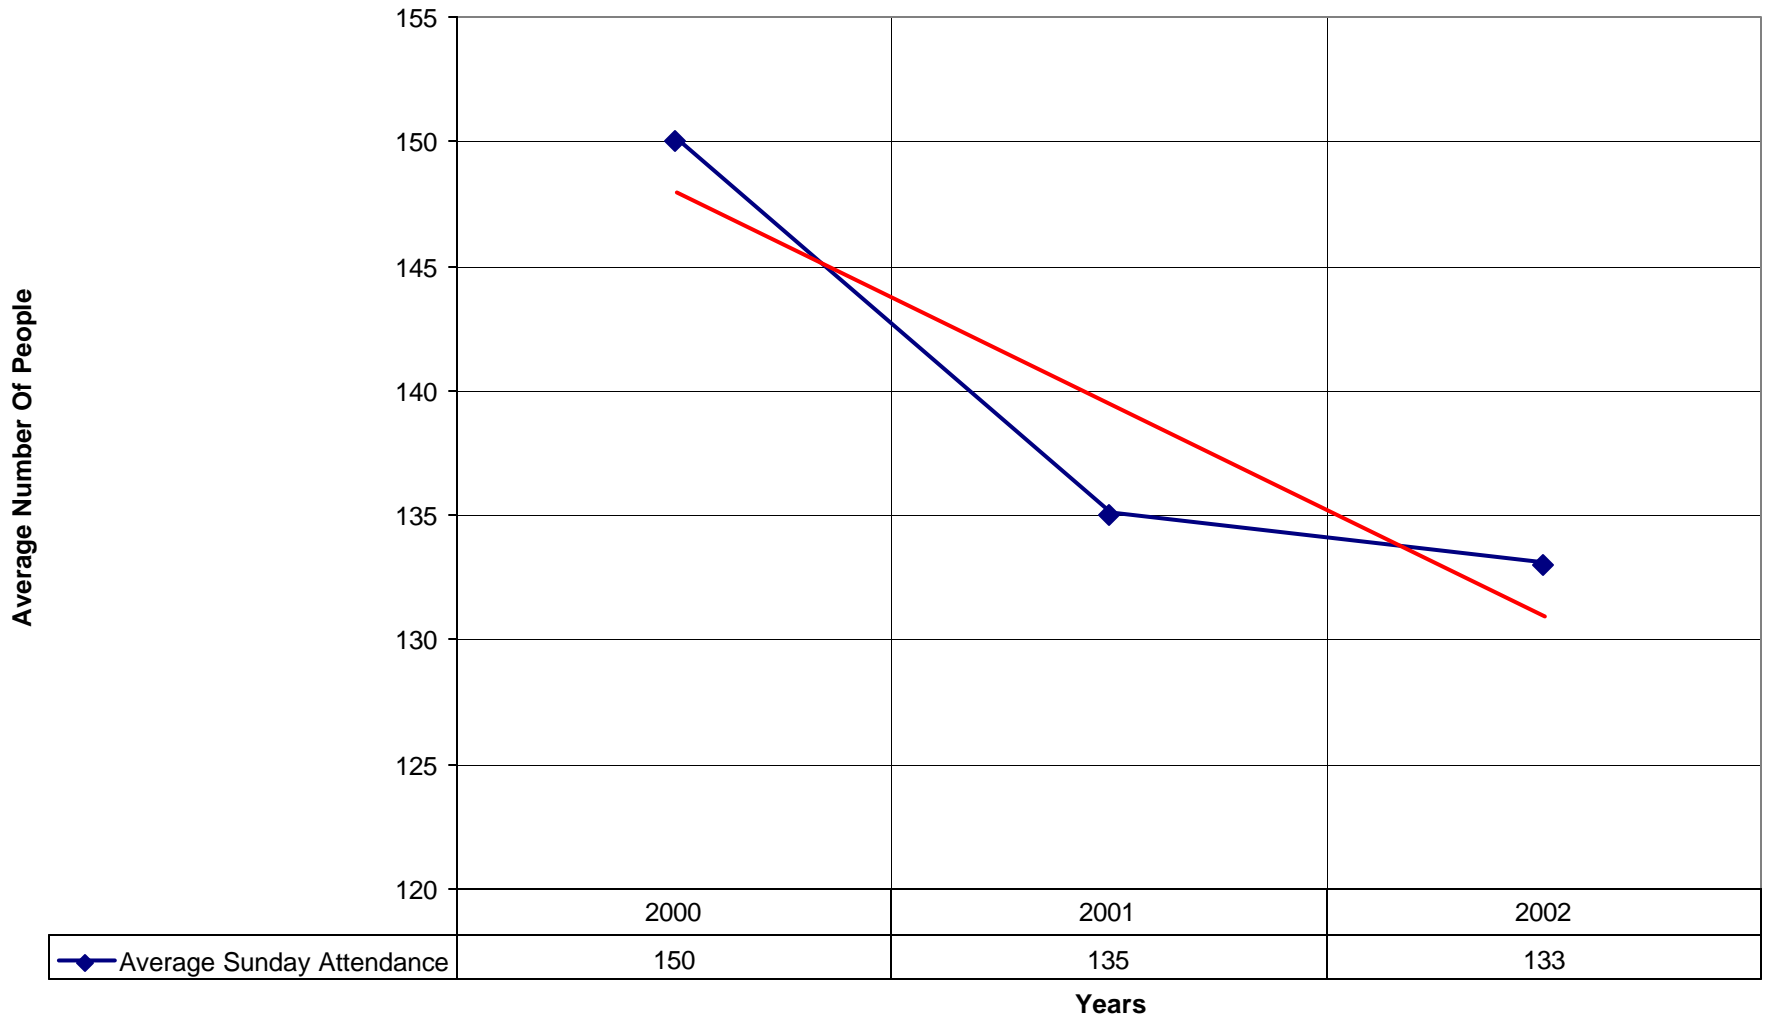

3033 St. John's Episcopal Church BRO

◆ Average Sunday Attendance — Linear (Average Sunday Attendance)