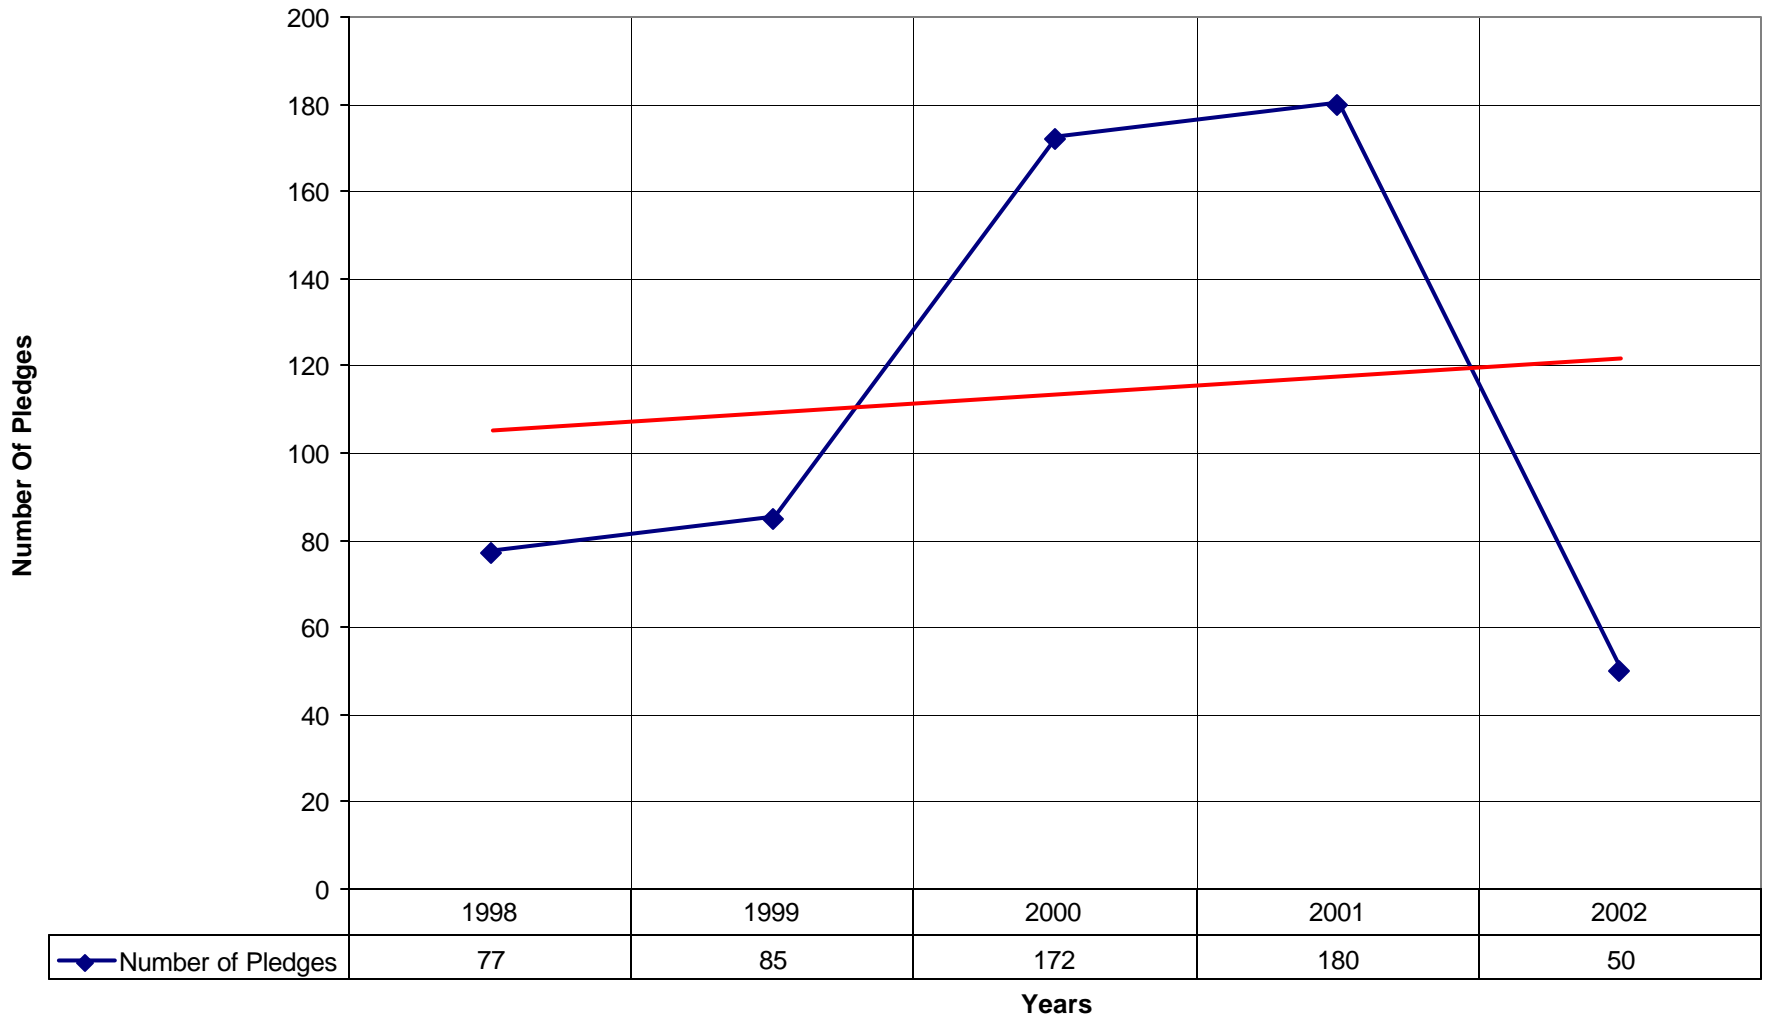

◆ Average Sunday Attendance
 ■ EasterAttendance
 — Linear (Average Sunday Attendance)
 — Linear (EasterAttendance)

3030 St. James-in-the-Hills Episcopal Church BRO

—◆— EasterAttendance — Linear (EasterAttendance)

Number of Pledges Linear (Number of Pledges)

3030 St. James-in-the-Hills Episcopal Church BRO

◆ Average Sunday Attendance — Linear (Average Sunday Attendance)

3030 St. James-in-the-Hills Episcopal Church BRO