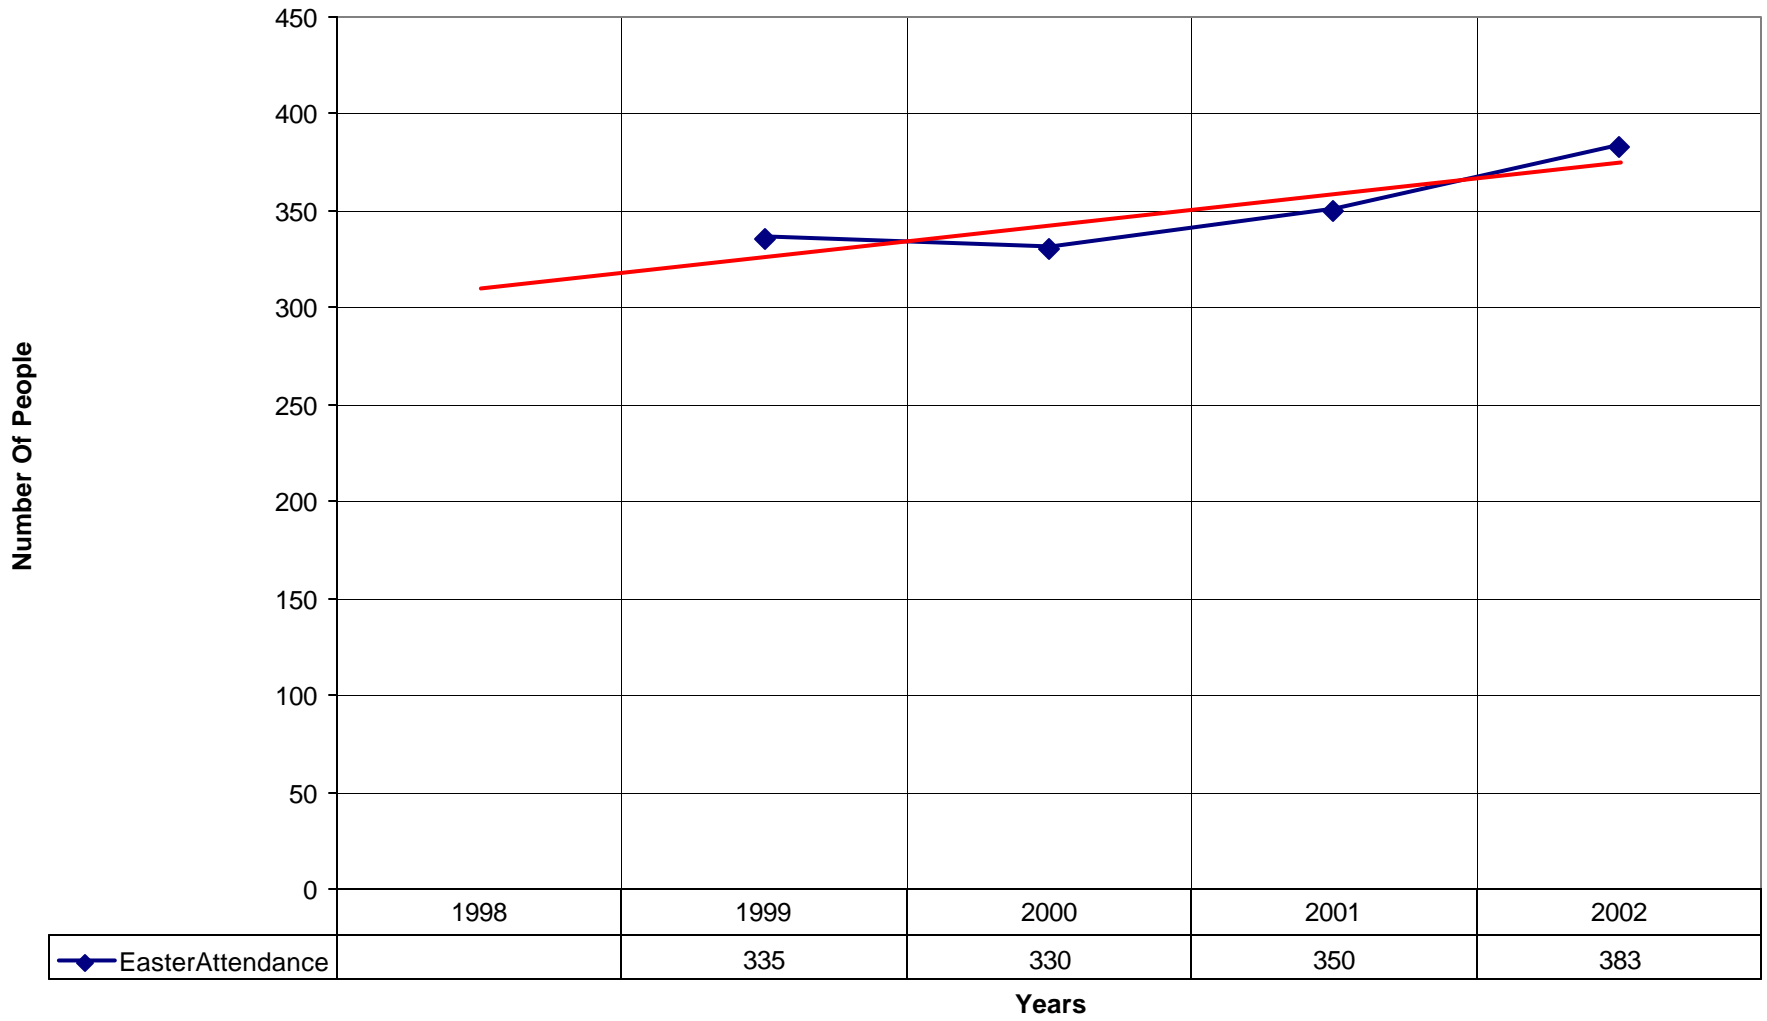

3030 St. James-in-the-Hills Episcopal Church BRO

3030 St. James-in-the-Hills Episcopal Church BRO

◆ Average Sunday Attendance — Linear (Average Sunday Attendance)

3030 St. James-in-the-Hills Episcopal Church BRO

◆ Average Sunday Attendance
 ■ EasterAttendance
 — Linear (Average Sunday Attendance)
 — Linear (EasterAttendance)

3030 St. James-in-the-Hills Episcopal Church BRO

—◆— EasterAttendance — Linear (EasterAttendance)