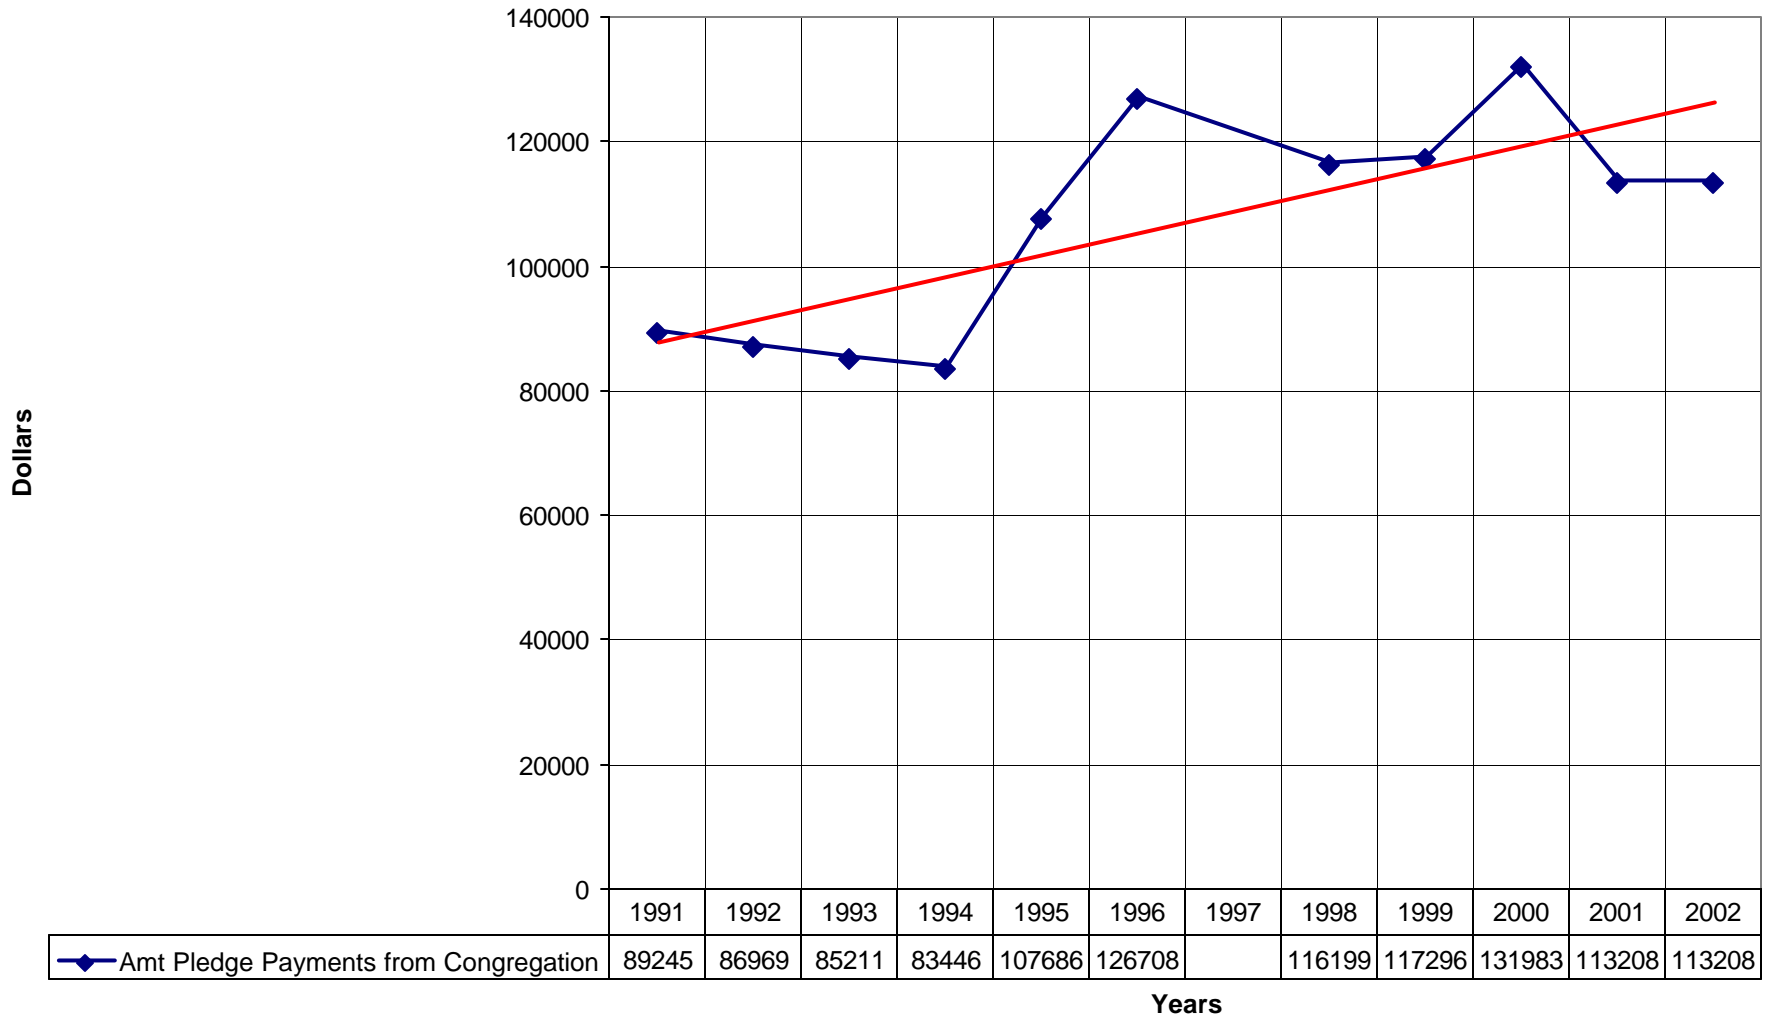

3030 St. James-in-the-Hills Episcopal Church BRO

◆ Amt Pledge Payments from Congregation — Linear (Amt Pledge Payments from Congregation)