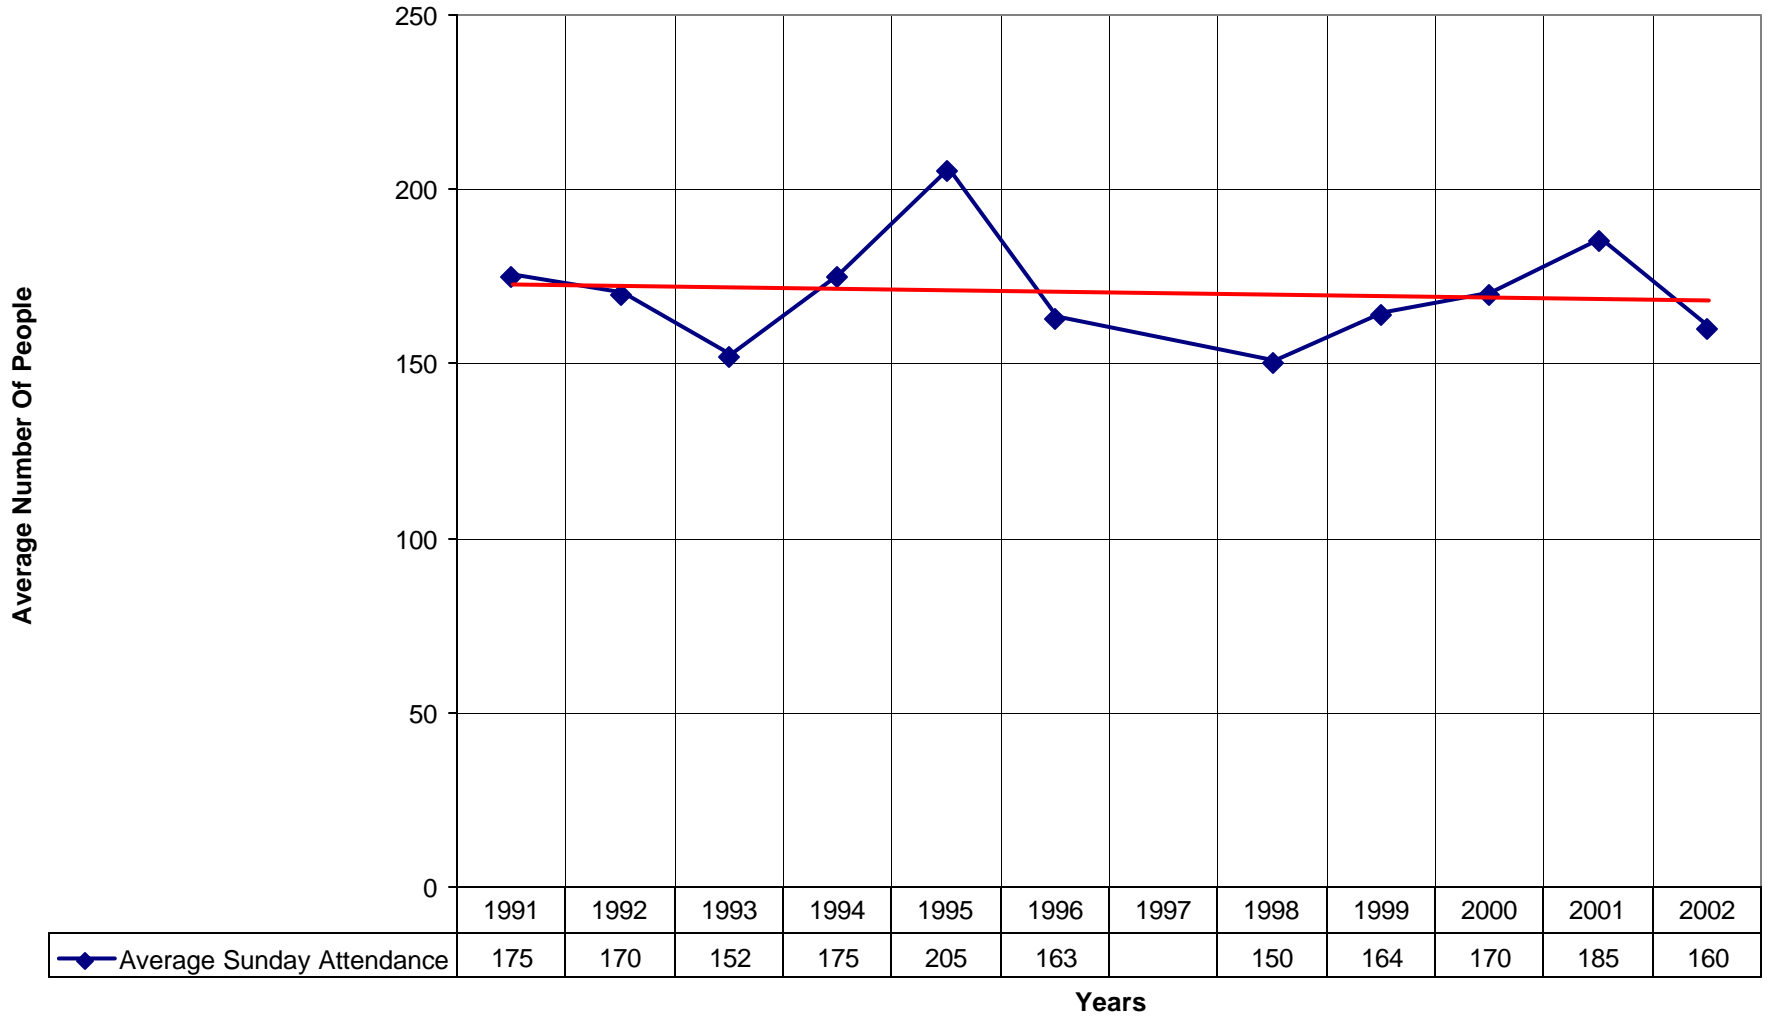

3030 St. James-in-the-Hills Episcopal Church BRO

◆ Average Sunday Attendance — Linear (Average Sunday Attendance)