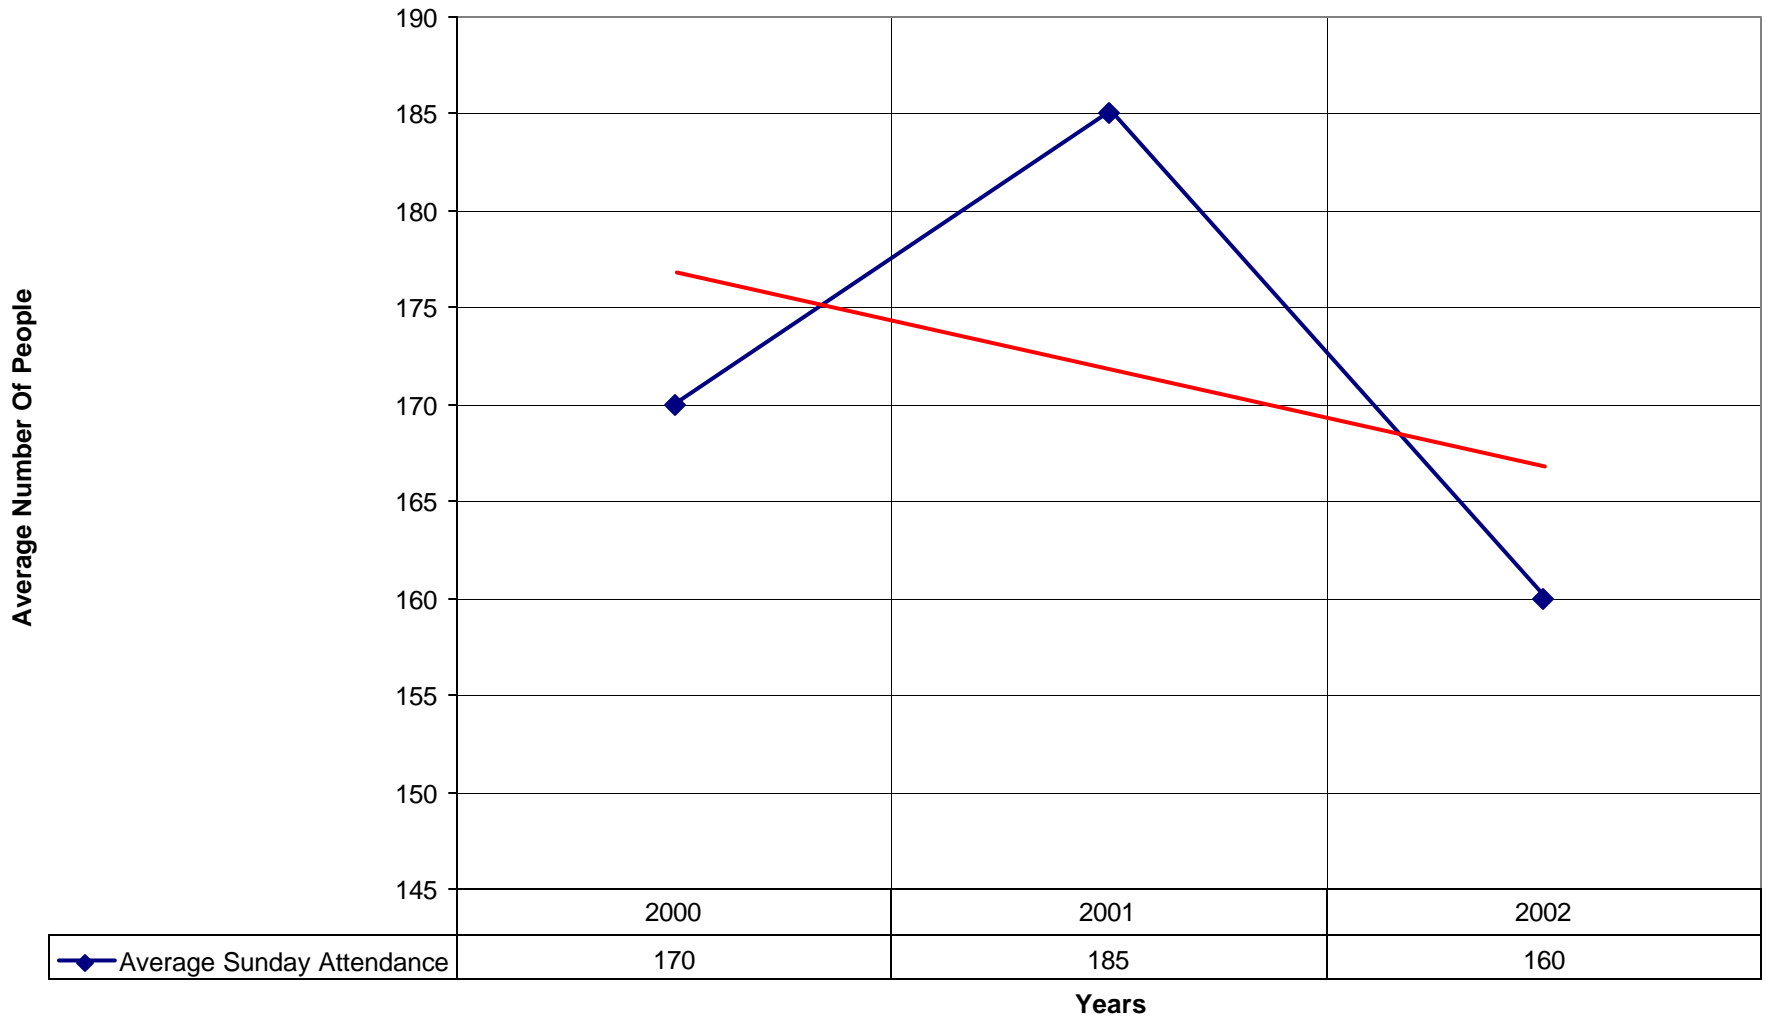

◆ Number of Pledges

◆ Number of Pledges — Linear (Number of Pledges)

3030 St. James-in-the-Hills Episcopal Church BRO

◆ Average Sunday Attendance — Linear (Average Sunday Attendance)