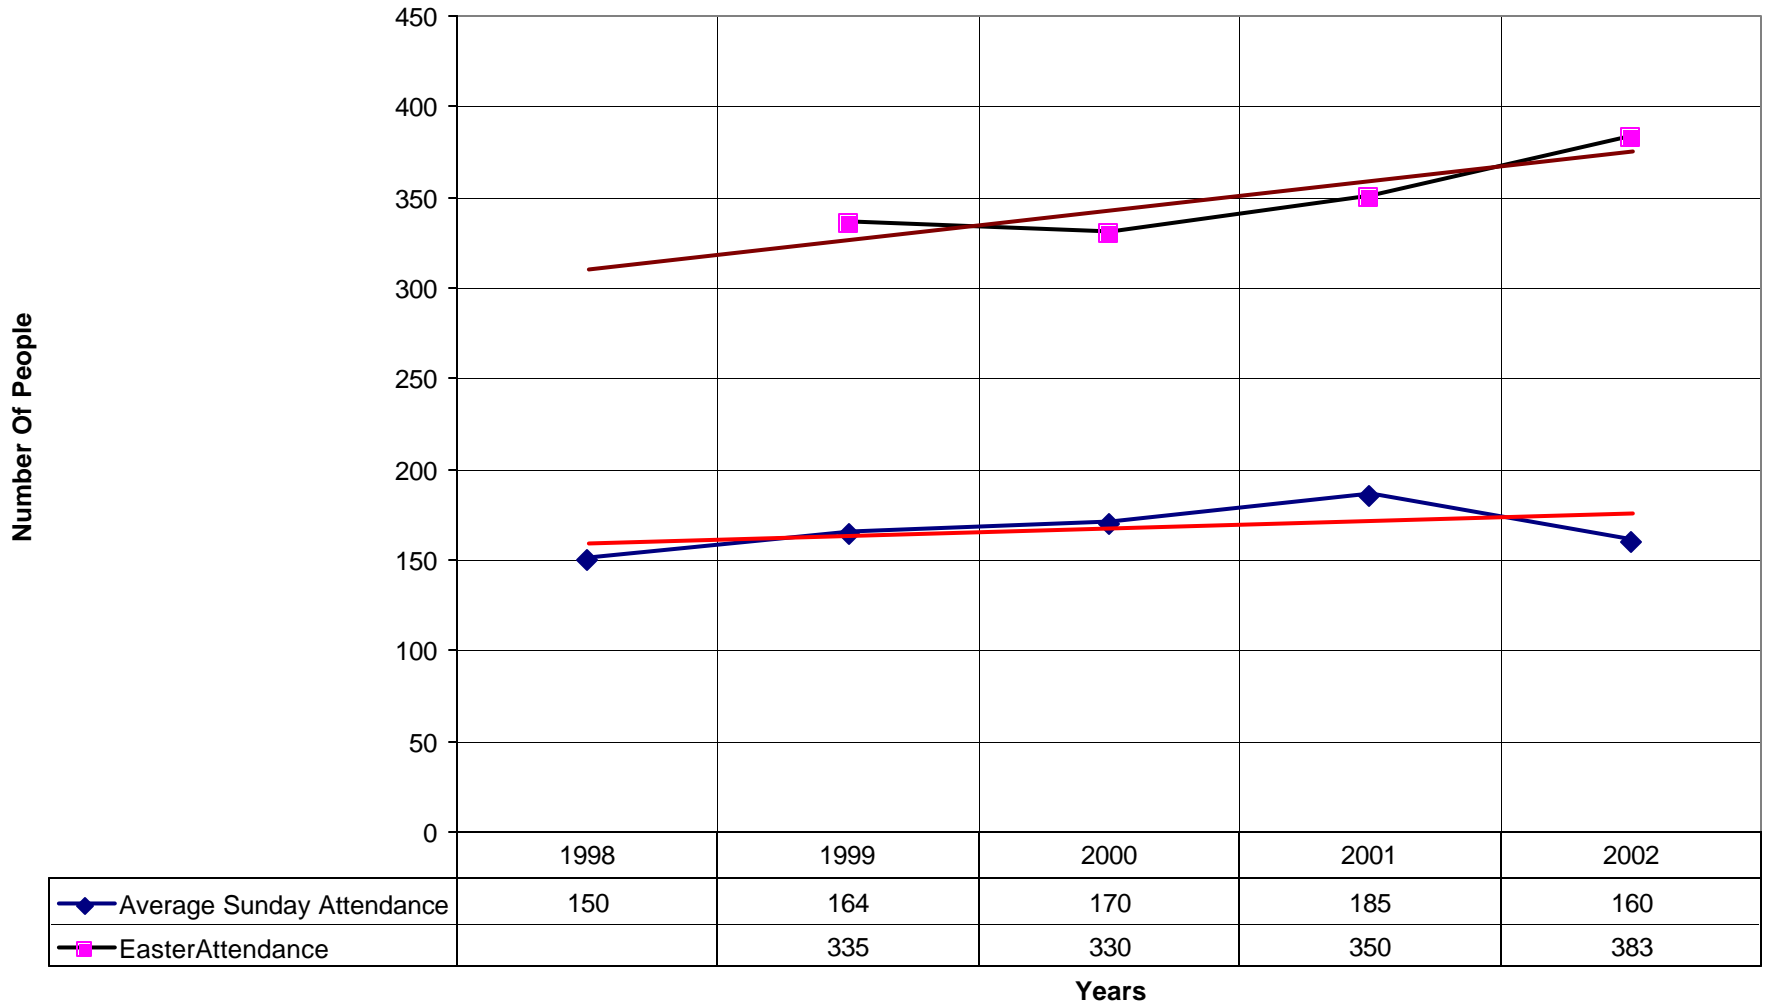

3030 St. James-in-the-Hills Episcopal Church BRO

3030 St. James-in-the-Hills Episcopal Church BRO

◆ Average Sunday Attendance — Linear (Average Sunday Attendance)

3030 St. James-in-the-Hills Episcopal Church BRO

◆ Average Sunday Attendance
 ■ EasterAttendance
 — Linear (Average Sunday Attendance)
 — Linear (EasterAttendance)

3030 St. James-in-the-Hills Episcopal Church BRO

—◆— EasterAttendance — Linear (EasterAttendance)