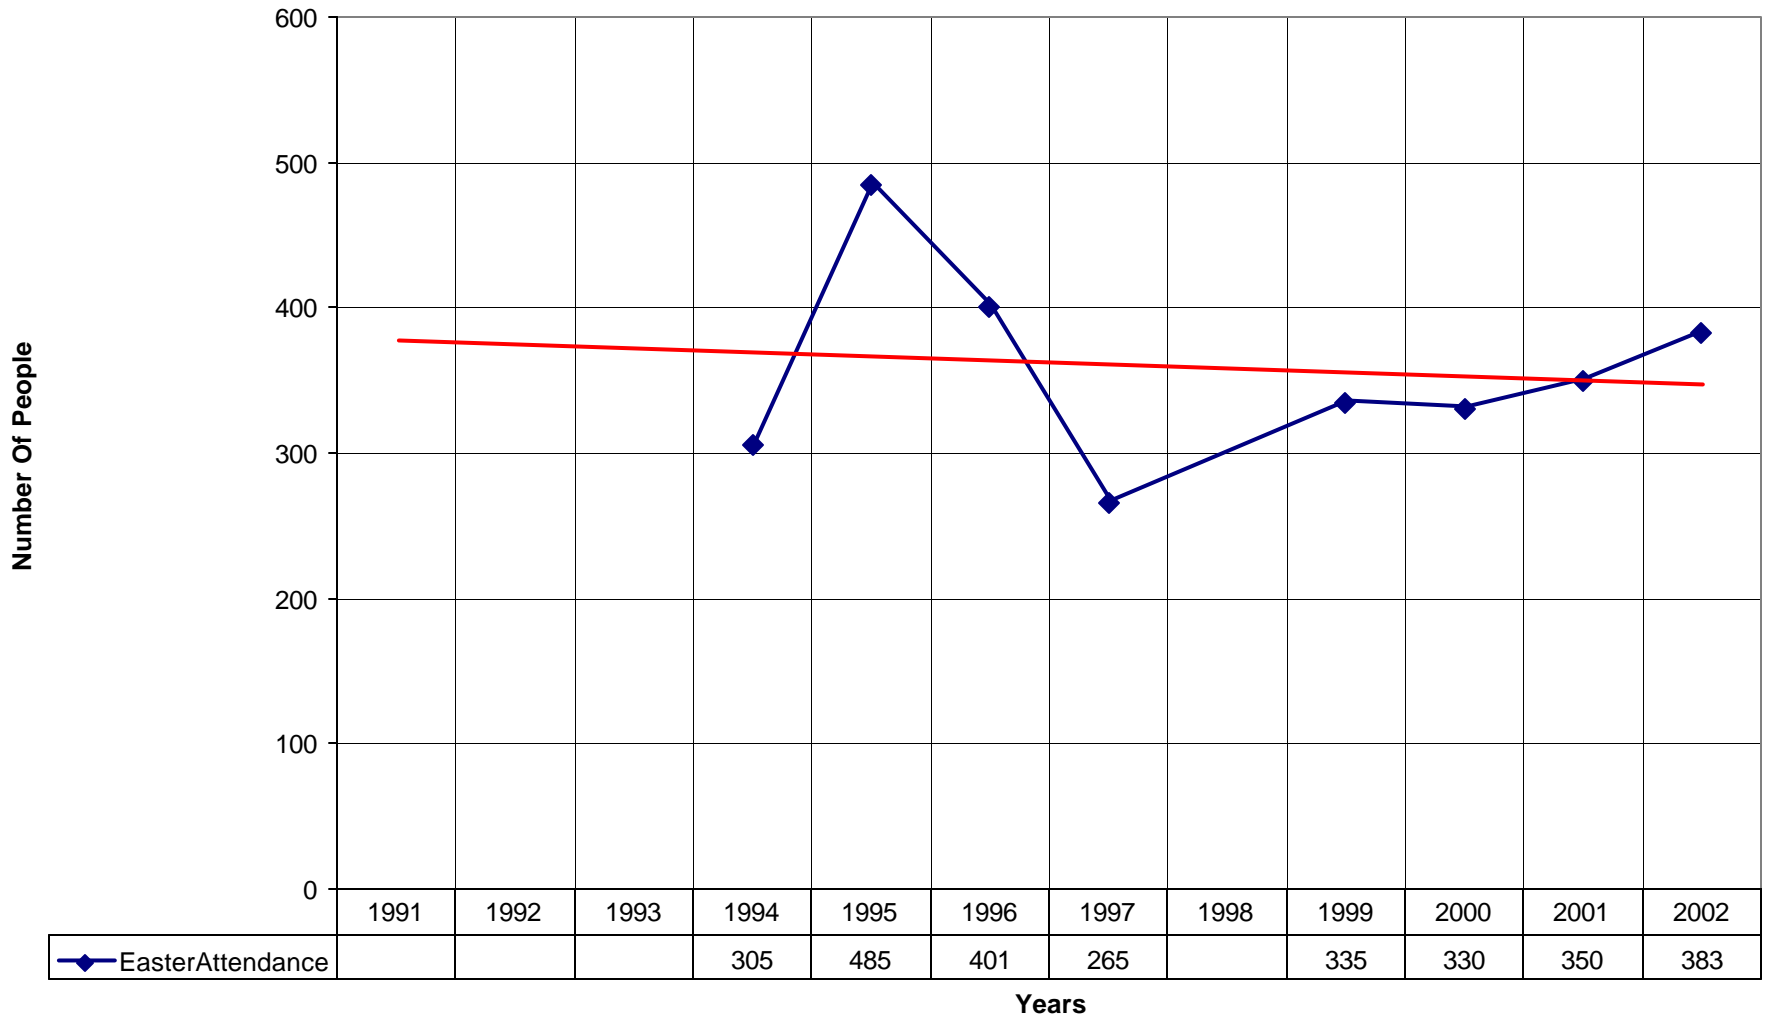

3030 St. James-in-the-Hills Episcopal Church BRO

◆ Average Sunday Attendance
 ■ EasterAttendance
 — Linear (Average Sunday Attendance)
 — Linear (EasterAttendance)

3030 St. James-in-the-Hills Episcopal Church BRO