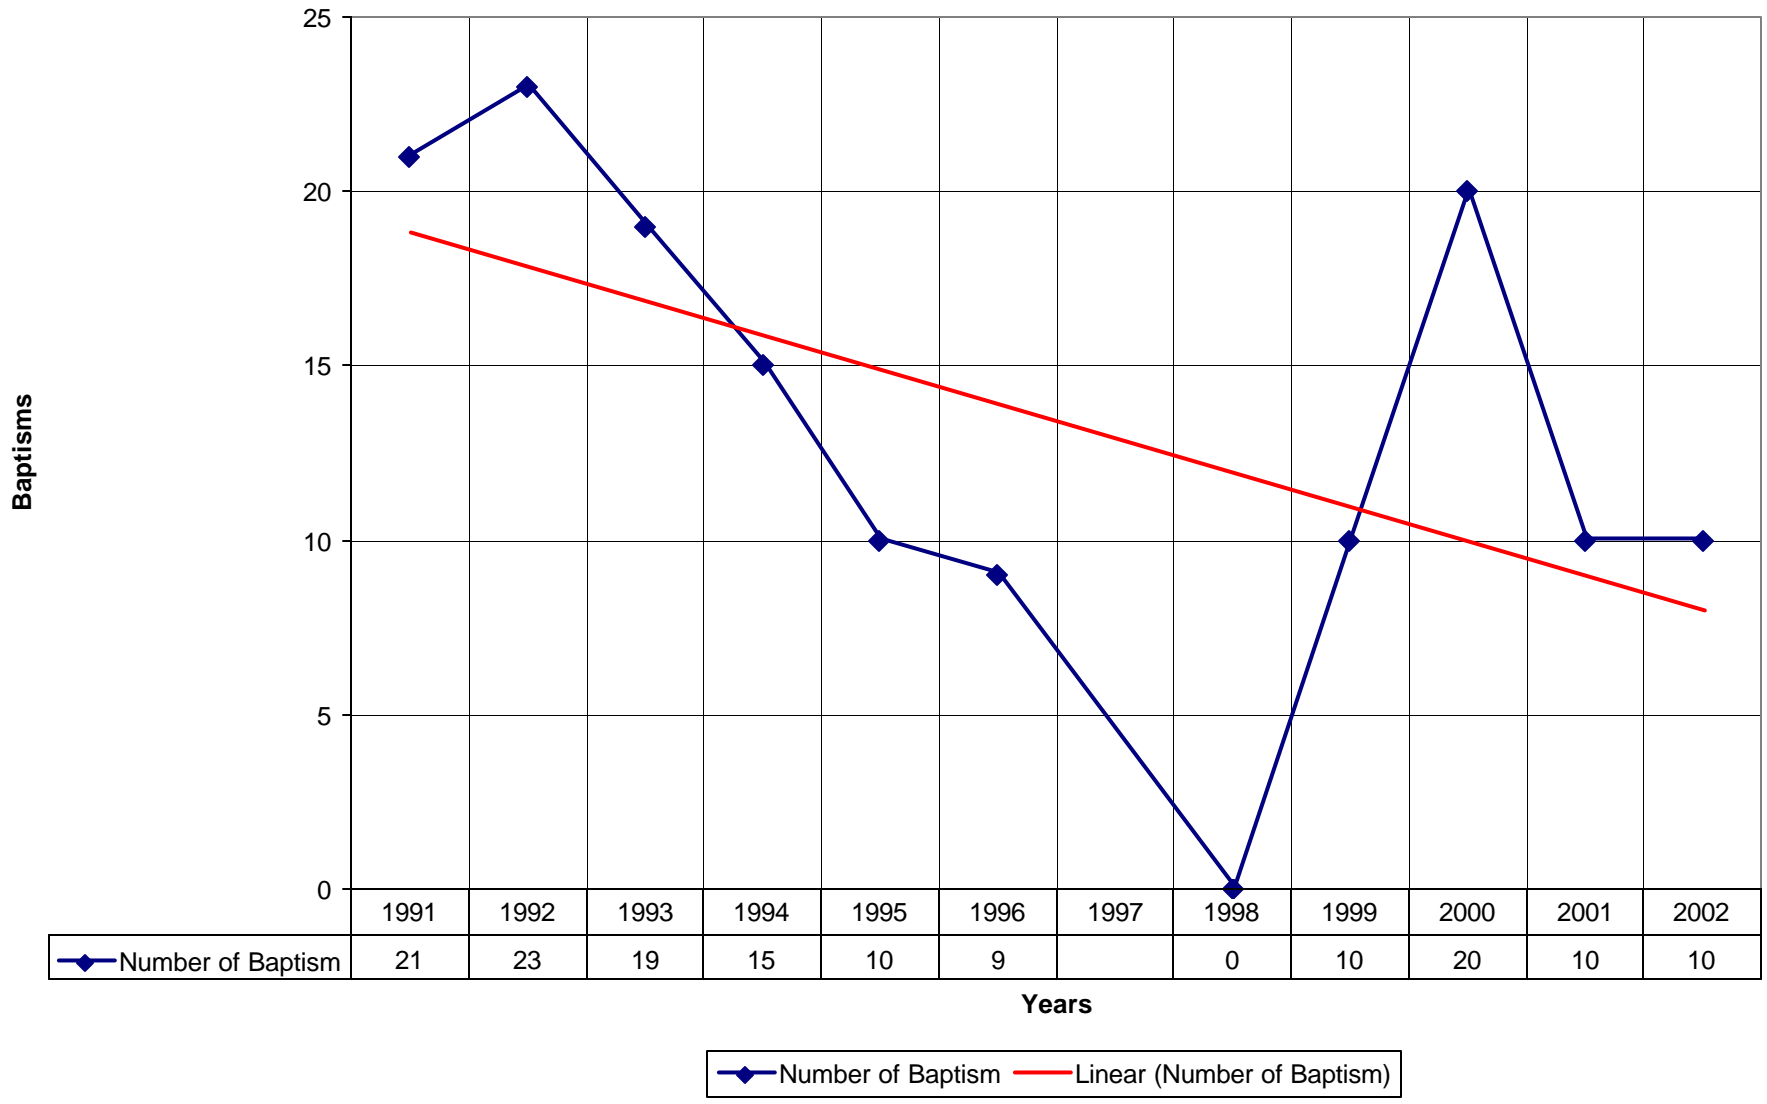

3030 St. James-in-the-Hills Episcopal Church BRO