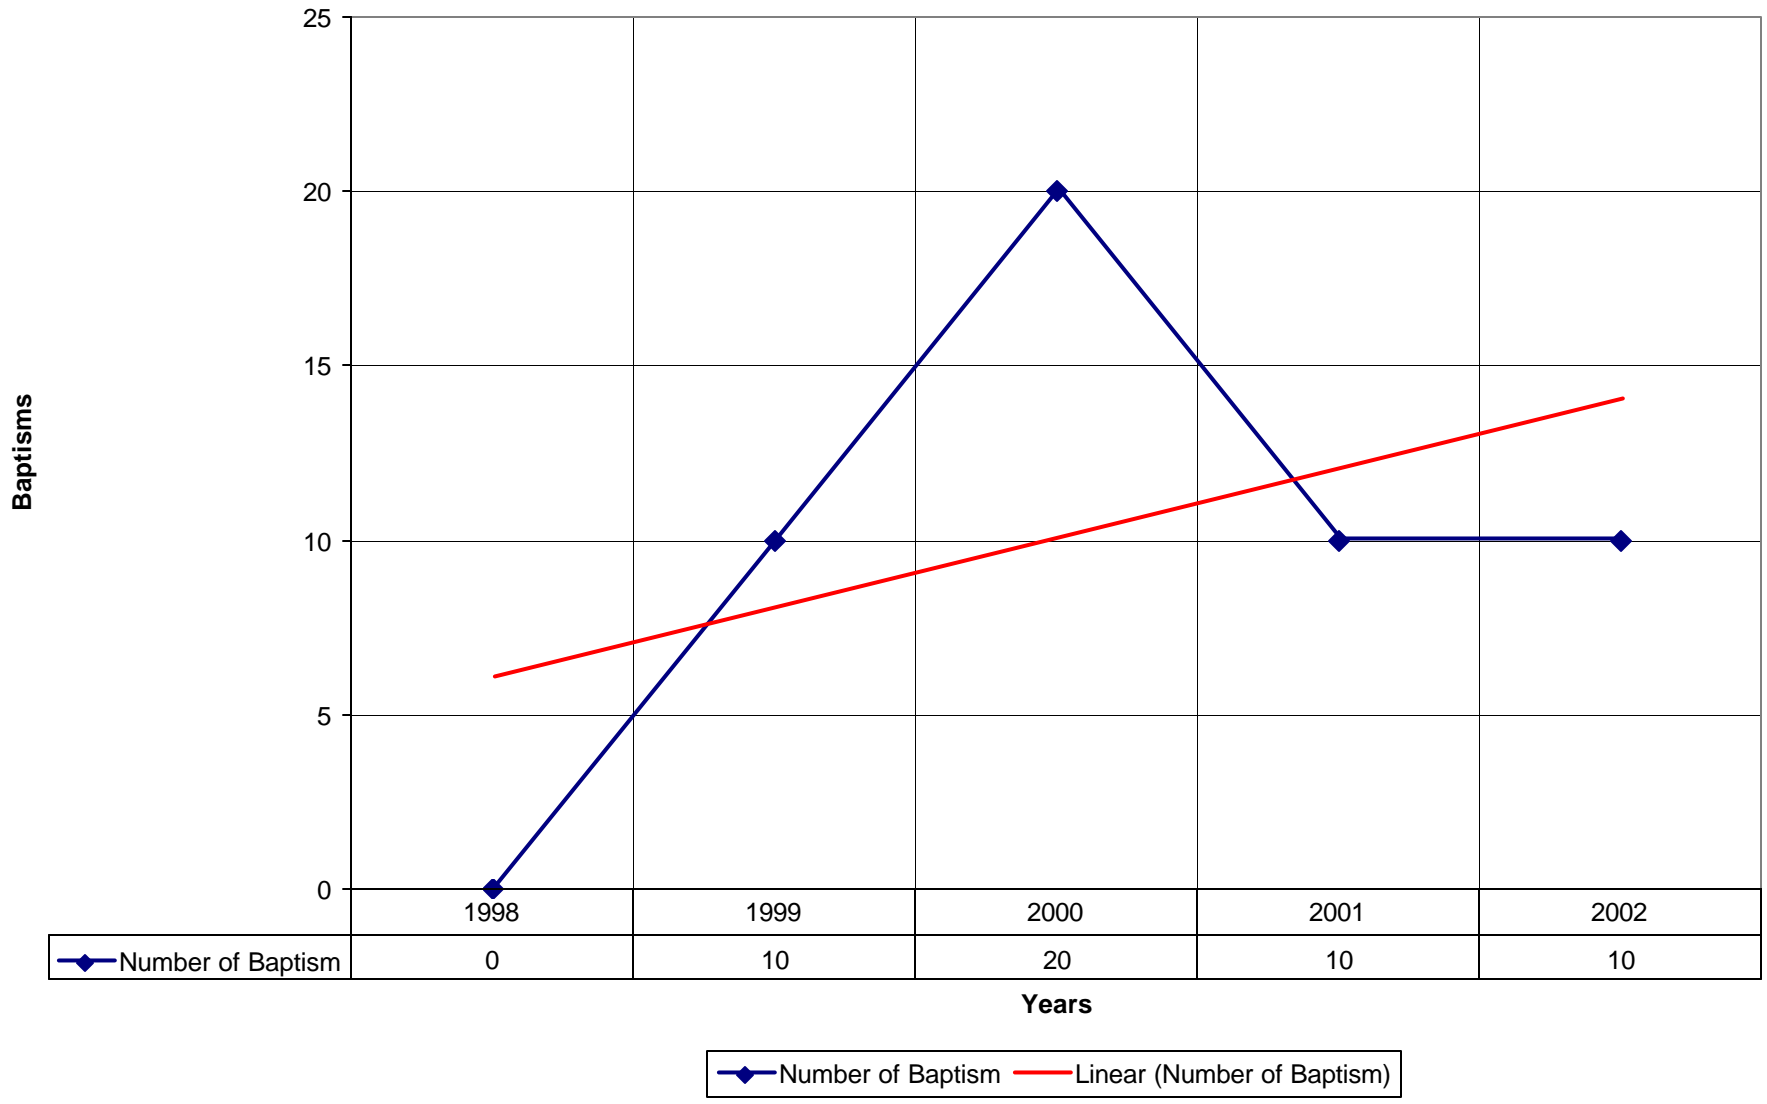

3030 St. James-in-the-Hills Episcopal Church BRO