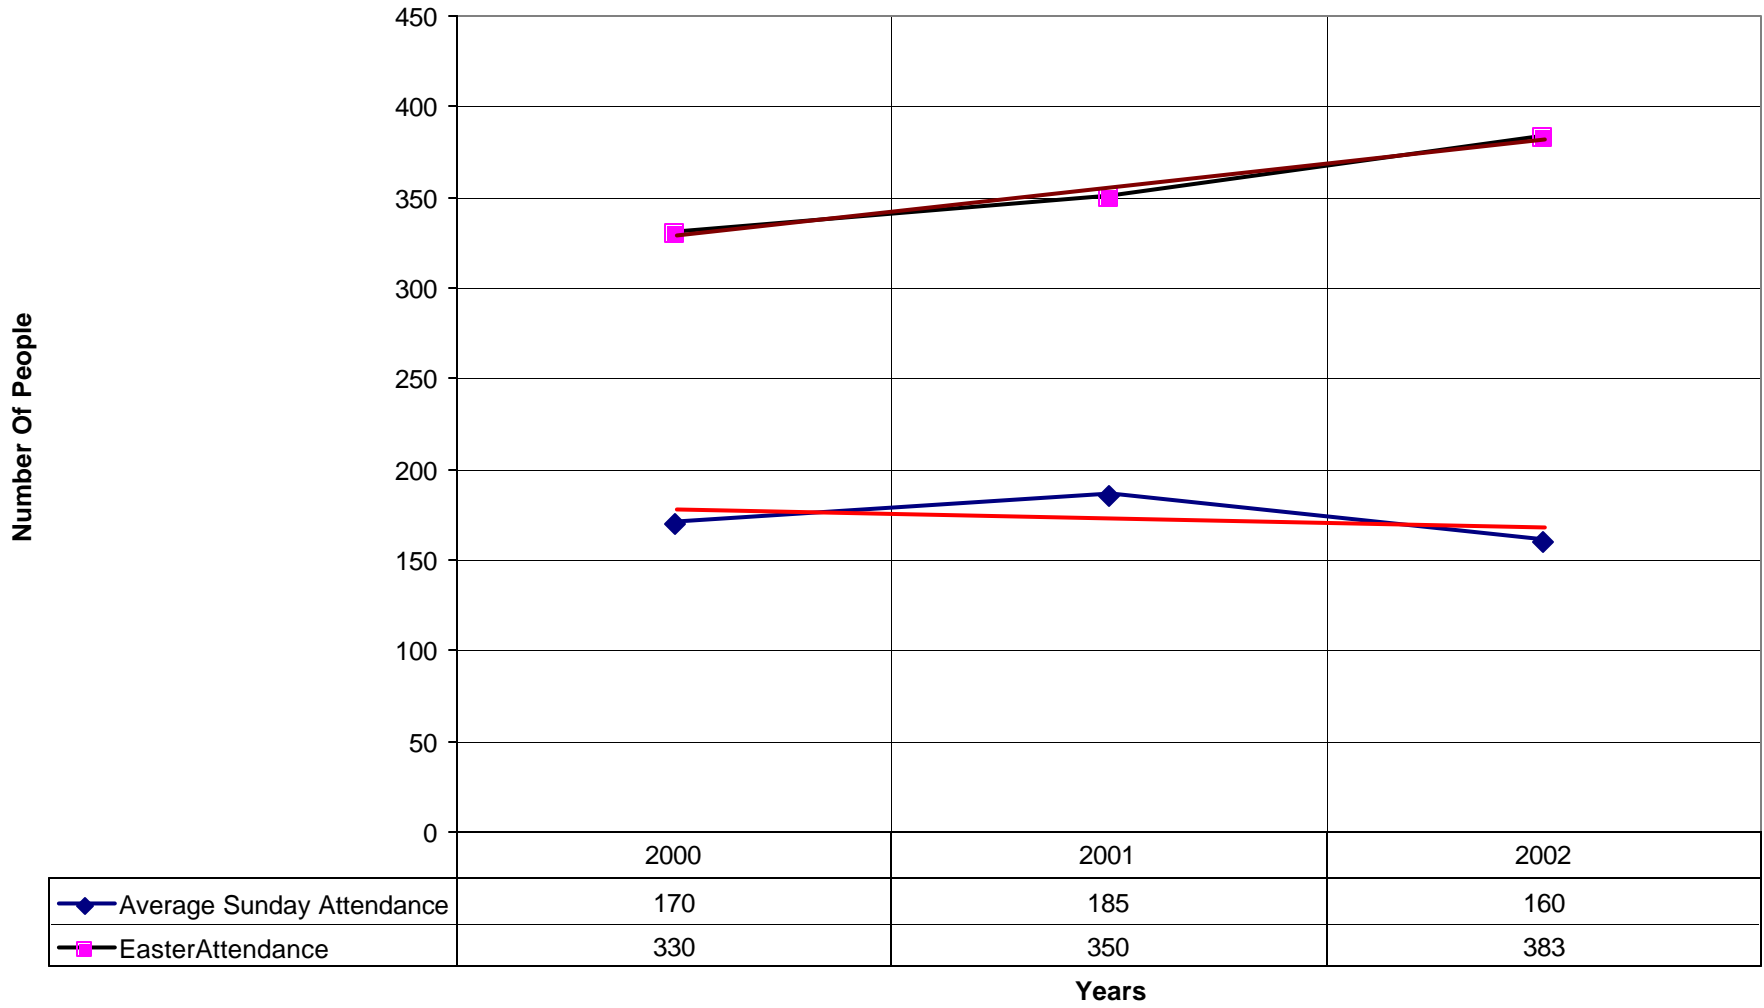

Number of Pledges Linear (Number of Pledges)

3030 St. James-in-the-Hills Episcopal Church BRO

◆ Average Sunday Attendance — Linear (Average Sunday Attendance)

3030 St. James-in-the-Hills Episcopal Church BRO