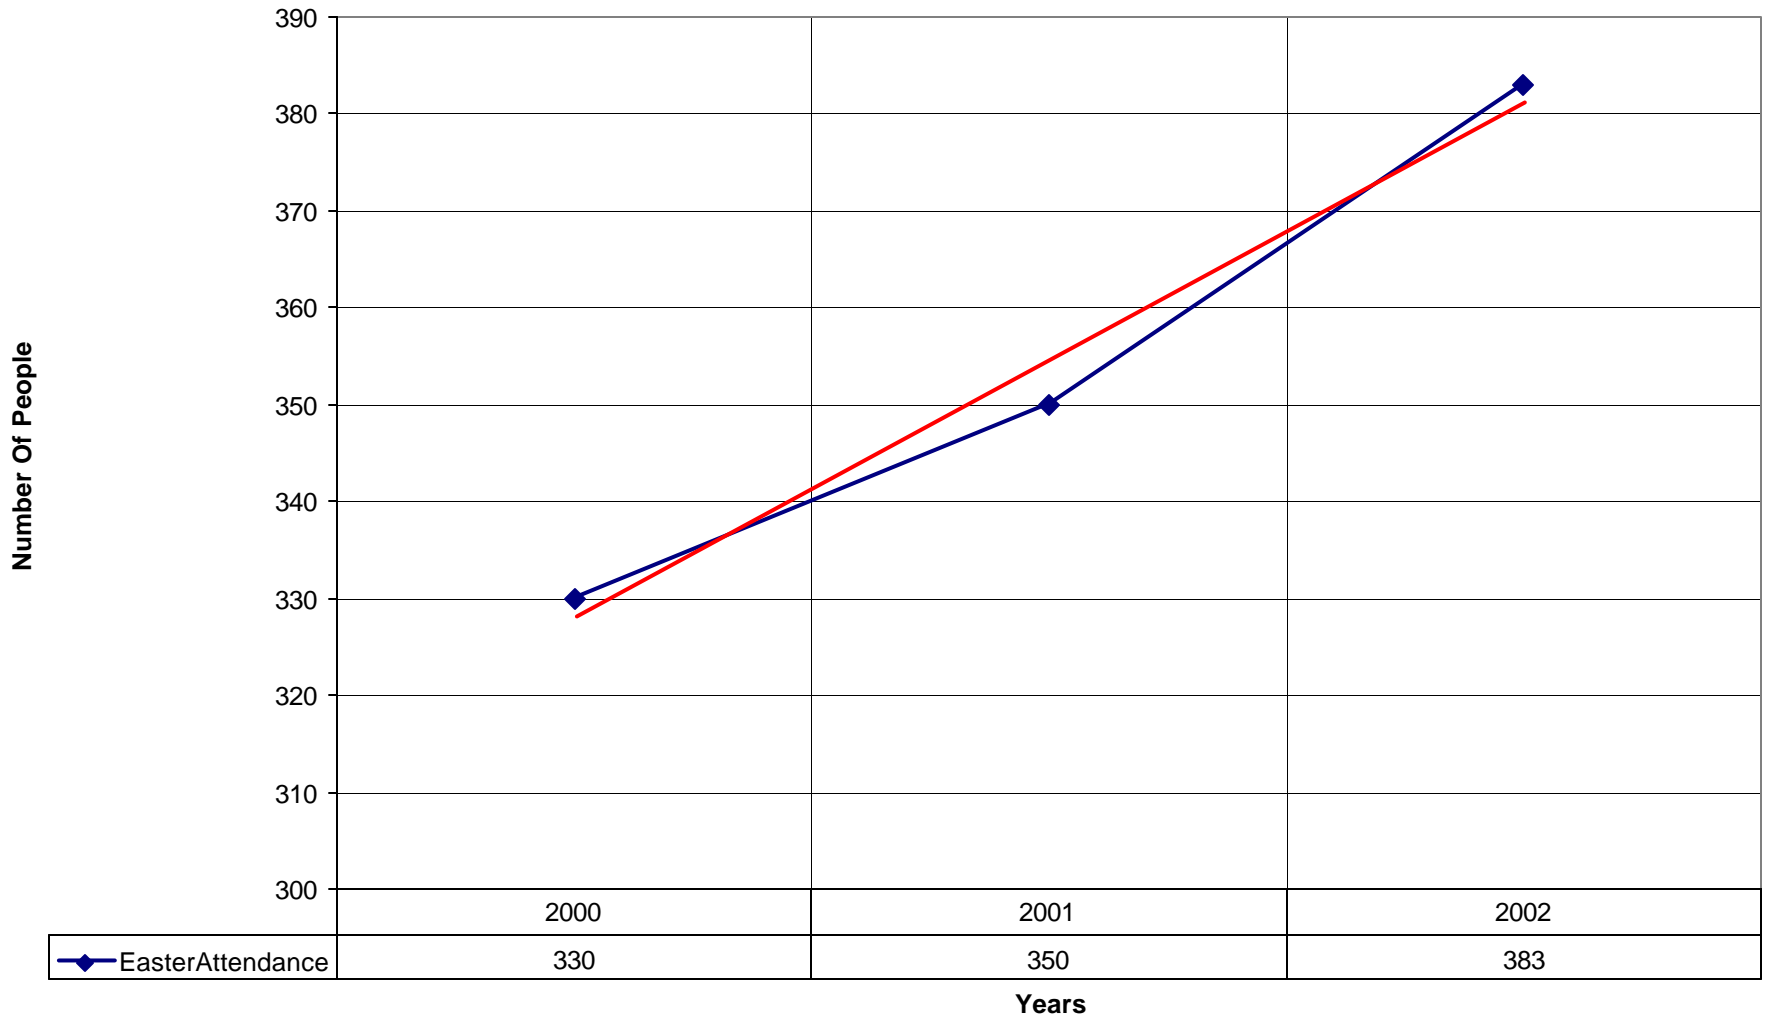

3030 St. James-in-the-Hills Episcopal Church BRO

—◆— EasterAttendance — Linear (EasterAttendance)