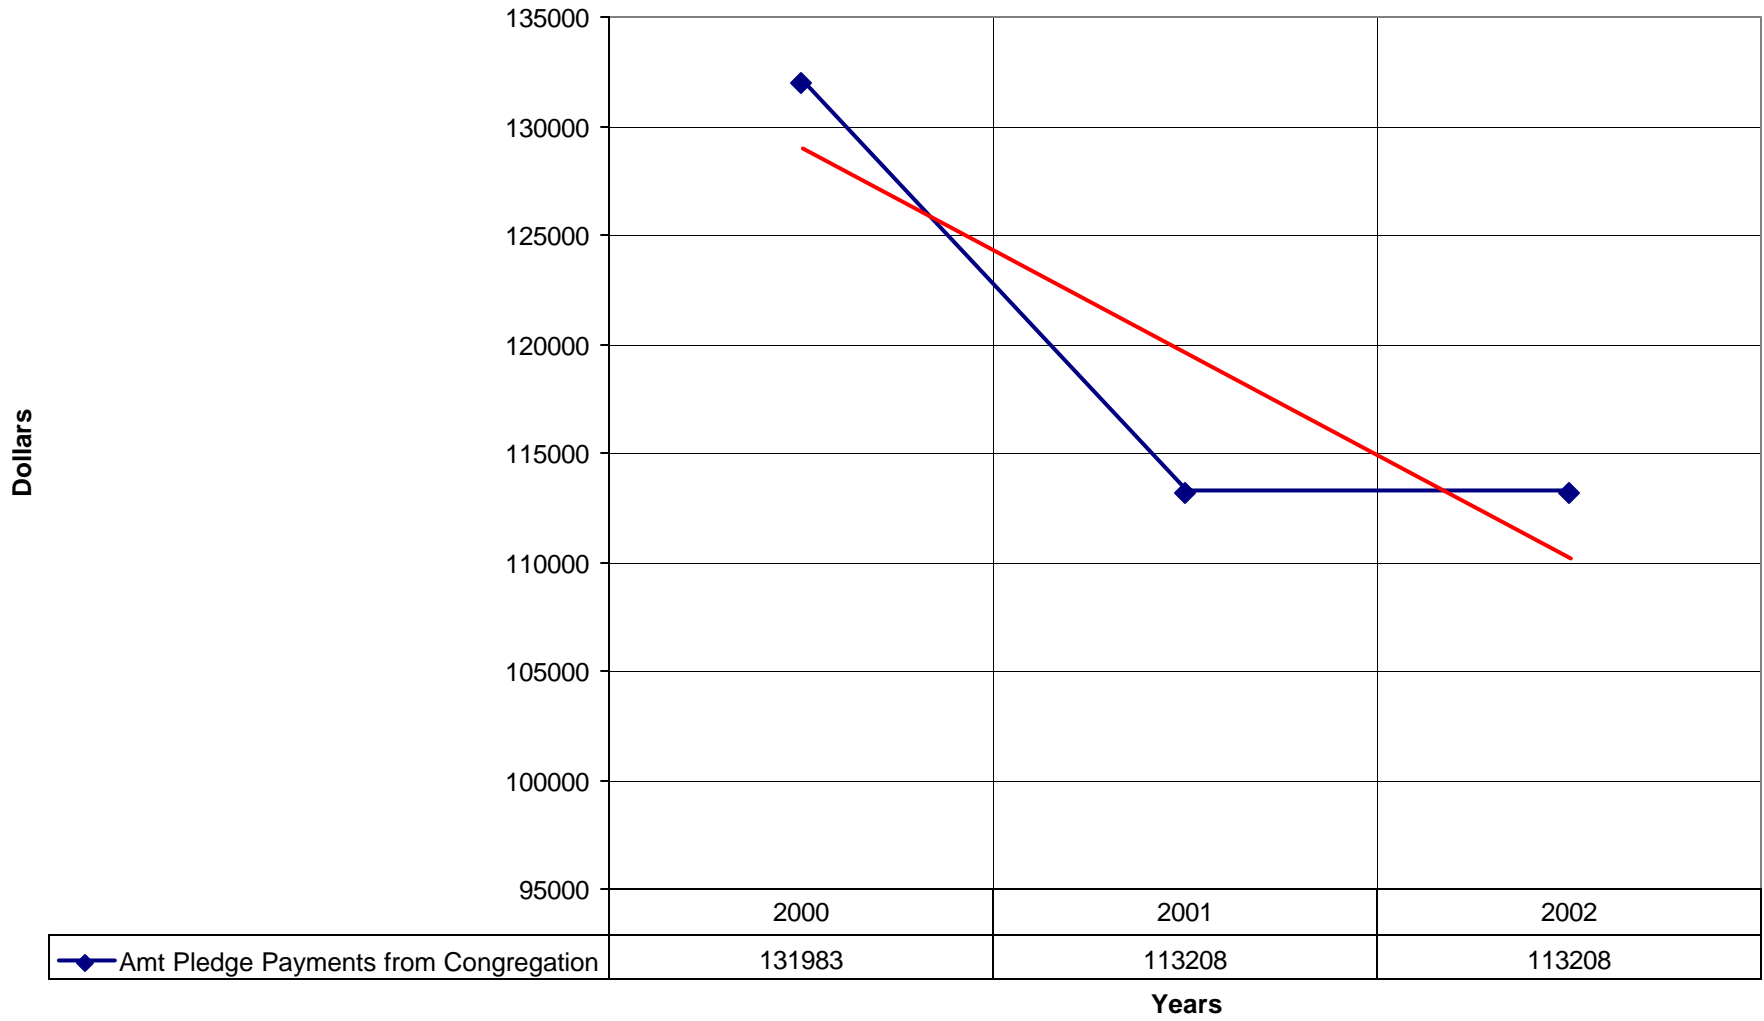

3030 St. James-in-the-Hills Episcopal Church BRO

◆ Amt Pledge Payments from Congregation — Linear (Amt Pledge Payments from Congregation)