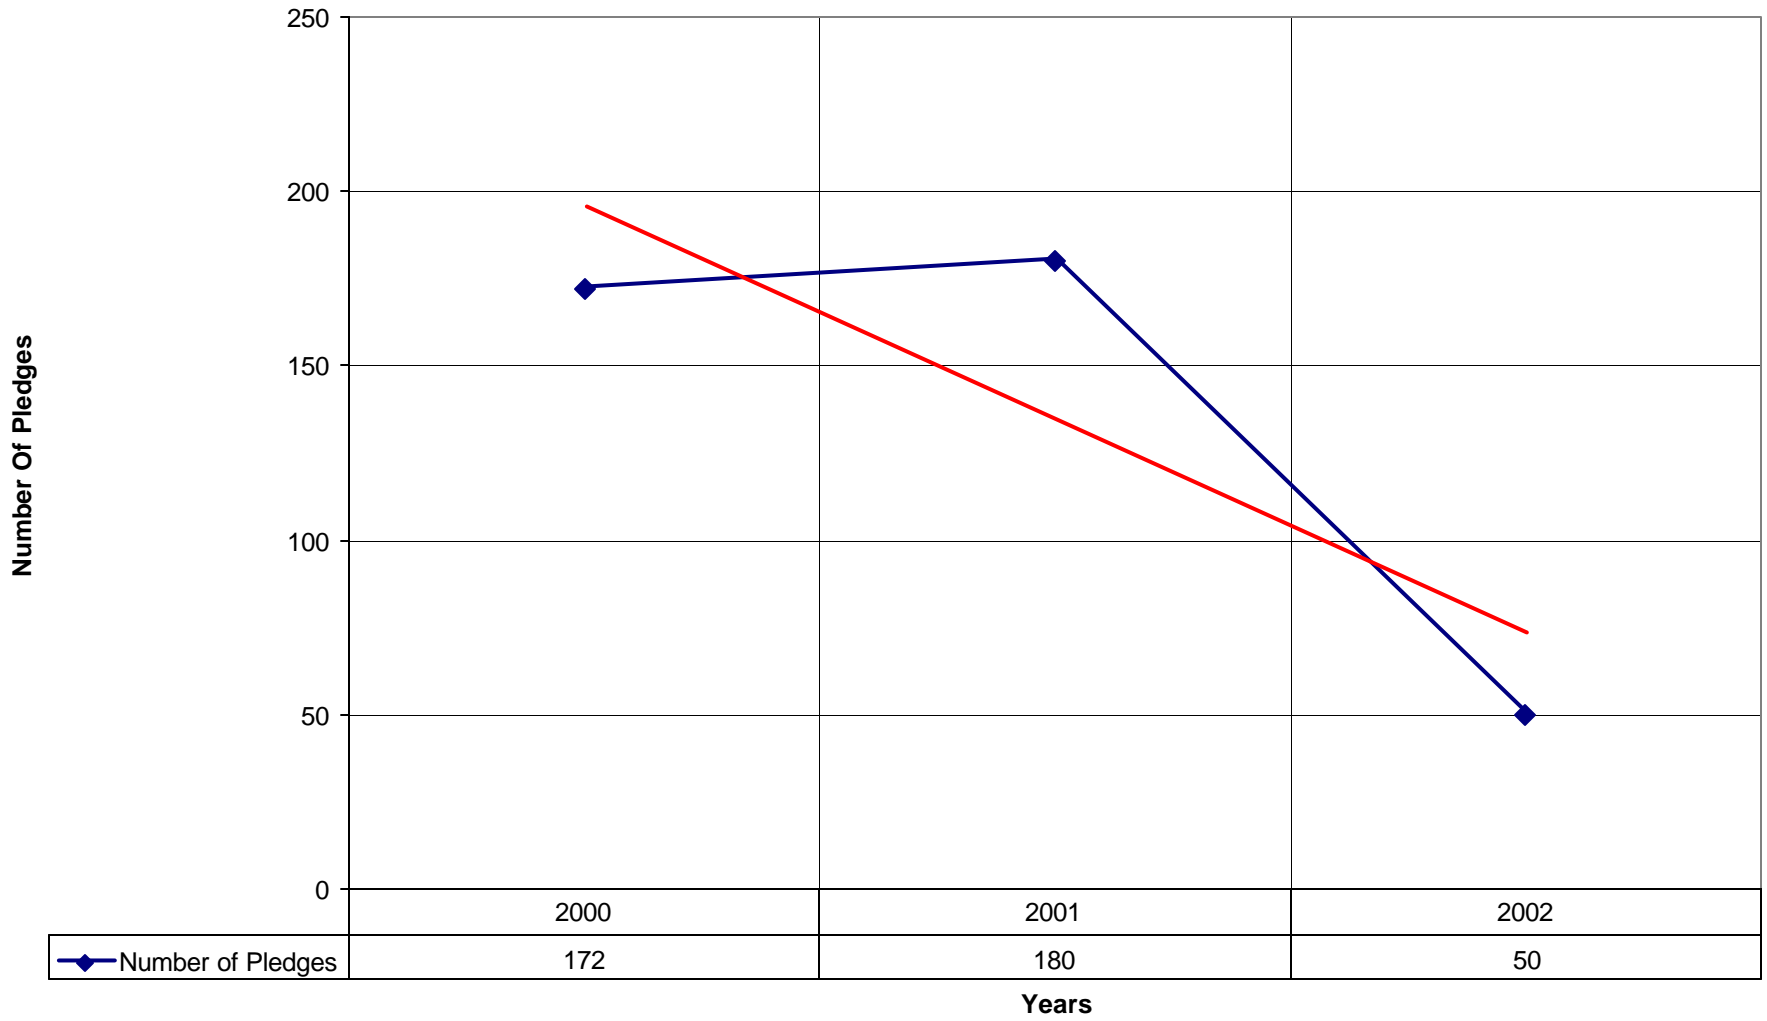

◆ Average Sunday Attendance
 ■ EasterAttendance
 — Linear (Average Sunday Attendance)
 — Linear (EasterAttendance)

3030 St. James-in-the-Hills Episcopal Church BRO

—◆— EasterAttendance — Linear (EasterAttendance)

◆ Number of Pledges

◆ Number of Pledges — Linear (Number of Pledges)

3030 St. James-in-the-Hills Episcopal Church BRO

◆ Average Sunday Attendance — Linear (Average Sunday Attendance)