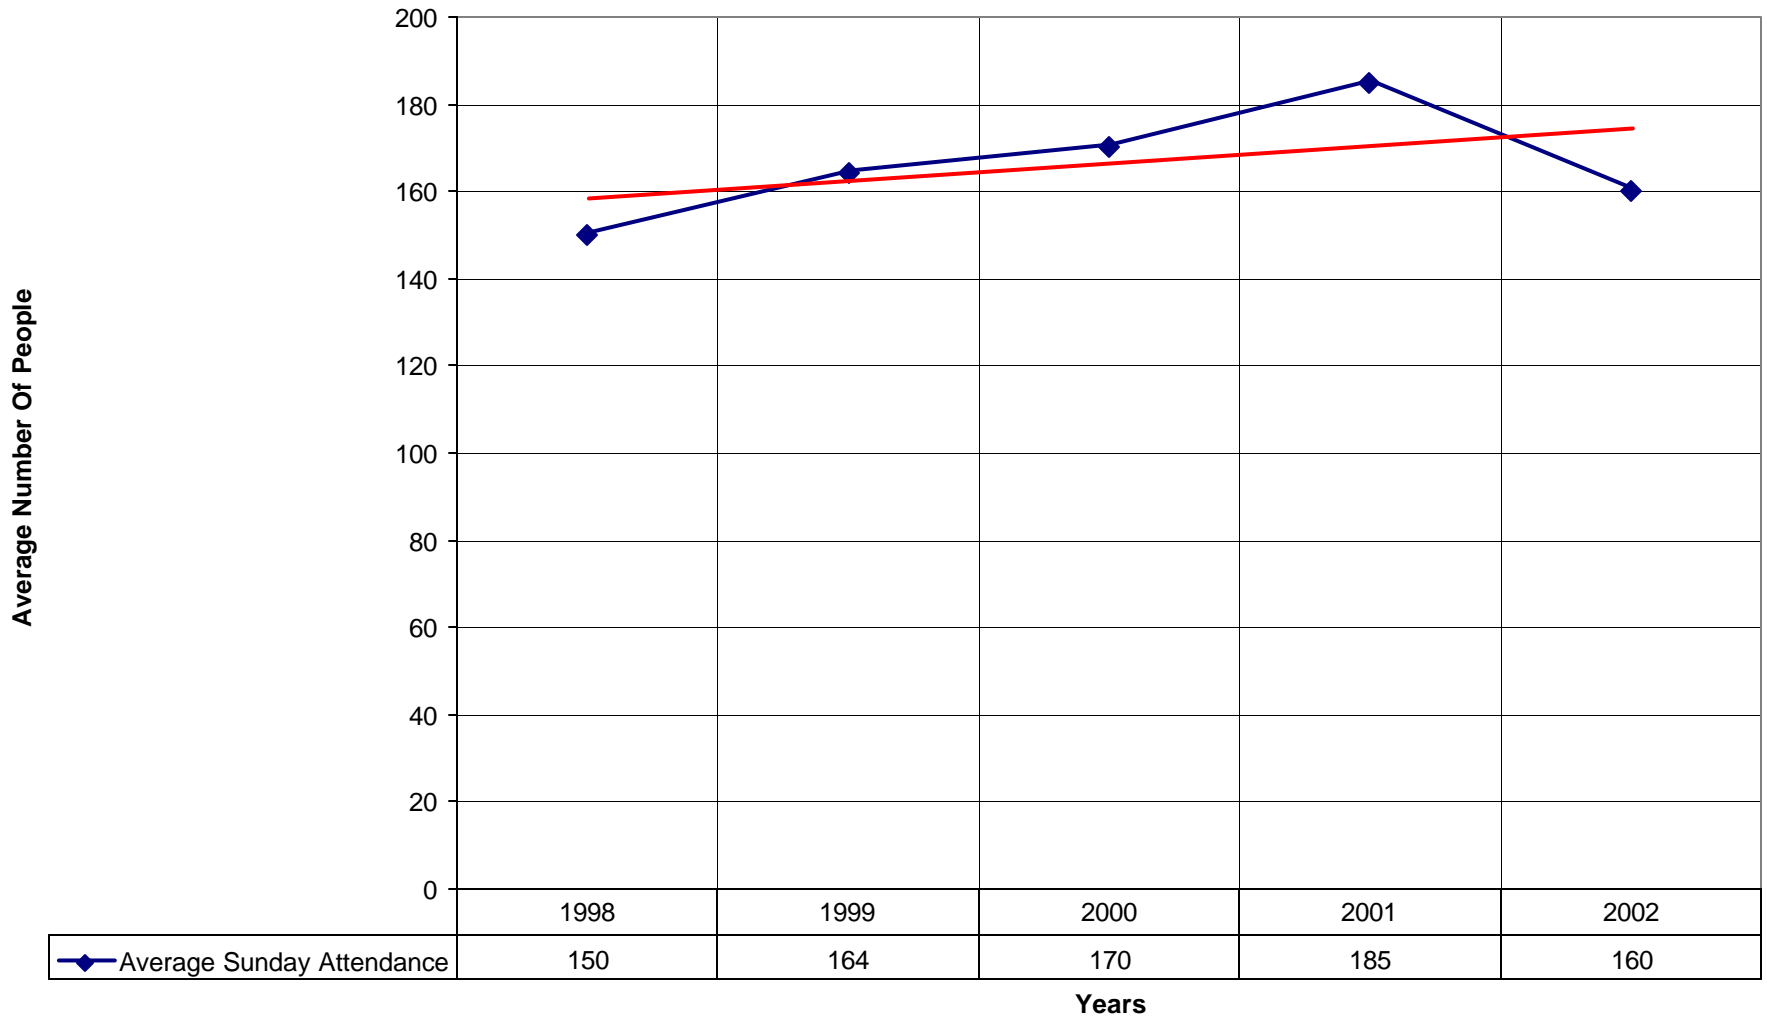

Number of Pledges Linear (Number of Pledges)

3030 St. James-in-the-Hills Episcopal Church BRO

◆ Average Sunday Attendance — Linear (Average Sunday Attendance)

3030 St. James-in-the-Hills Episcopal Church BRO