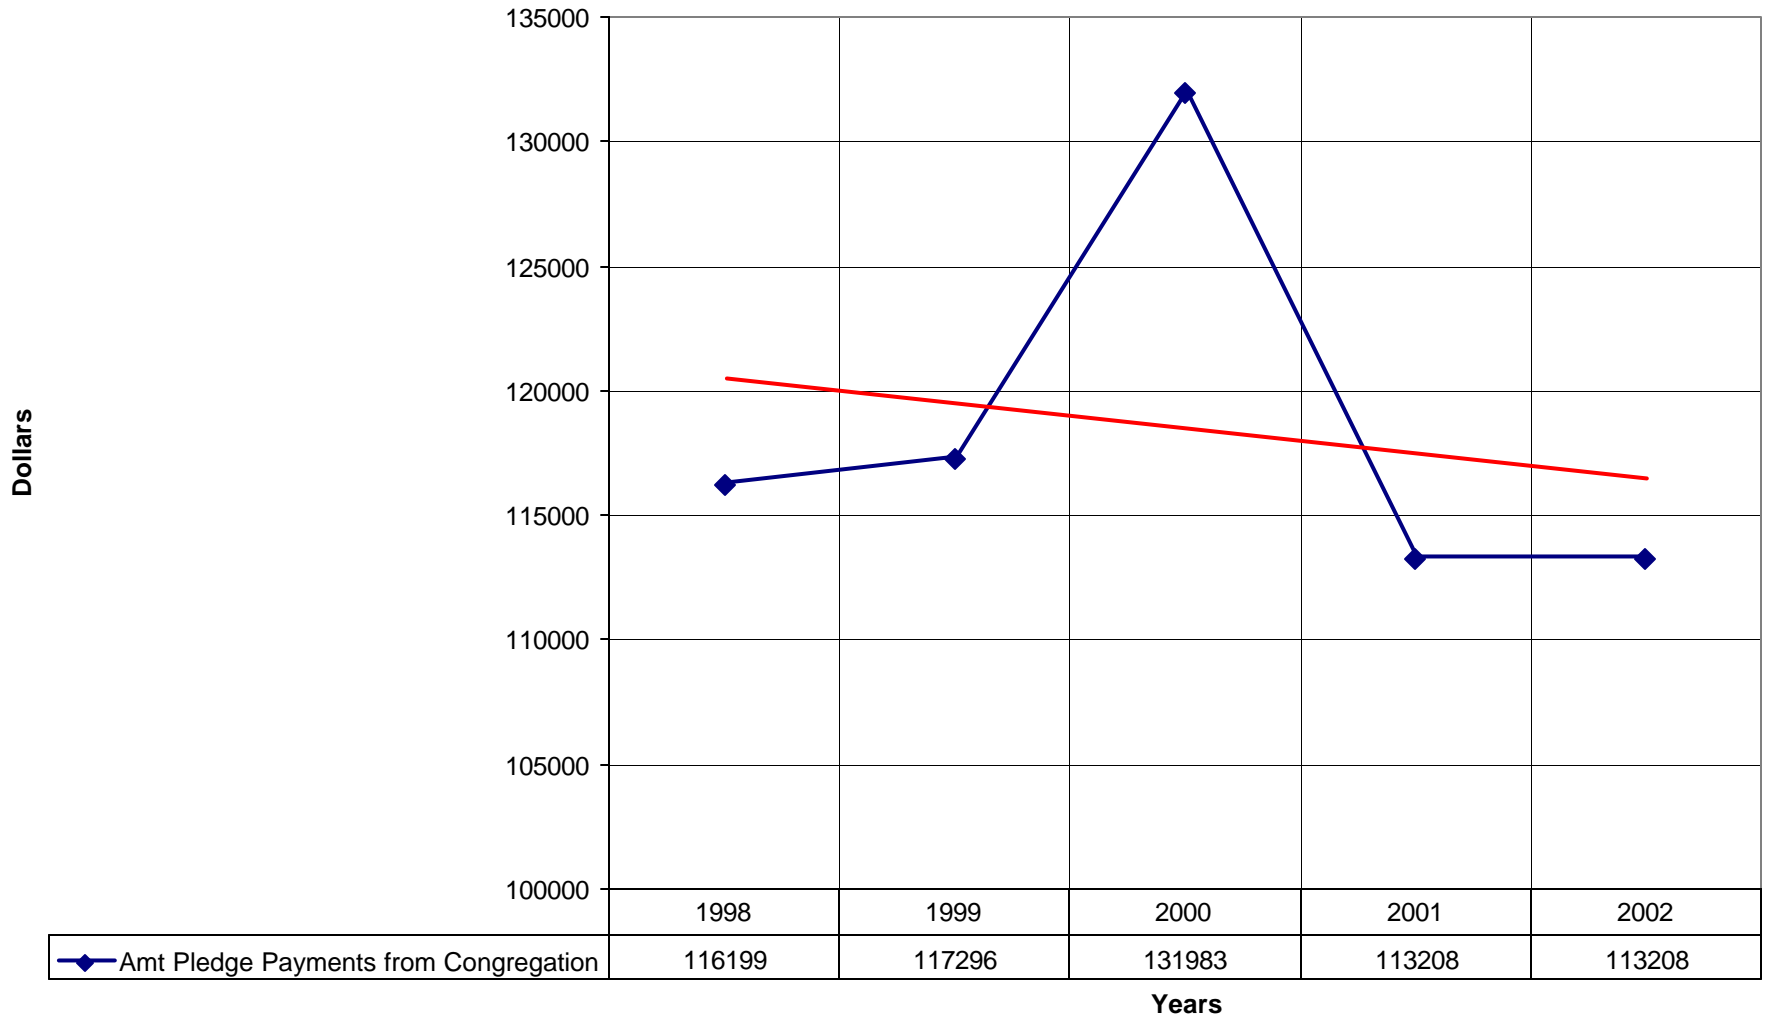

3030 St. James-in-the-Hills Episcopal Church BRO

◆ Amt Pledge Payments from Congregation — Linear (Amt Pledge Payments from Congregation)