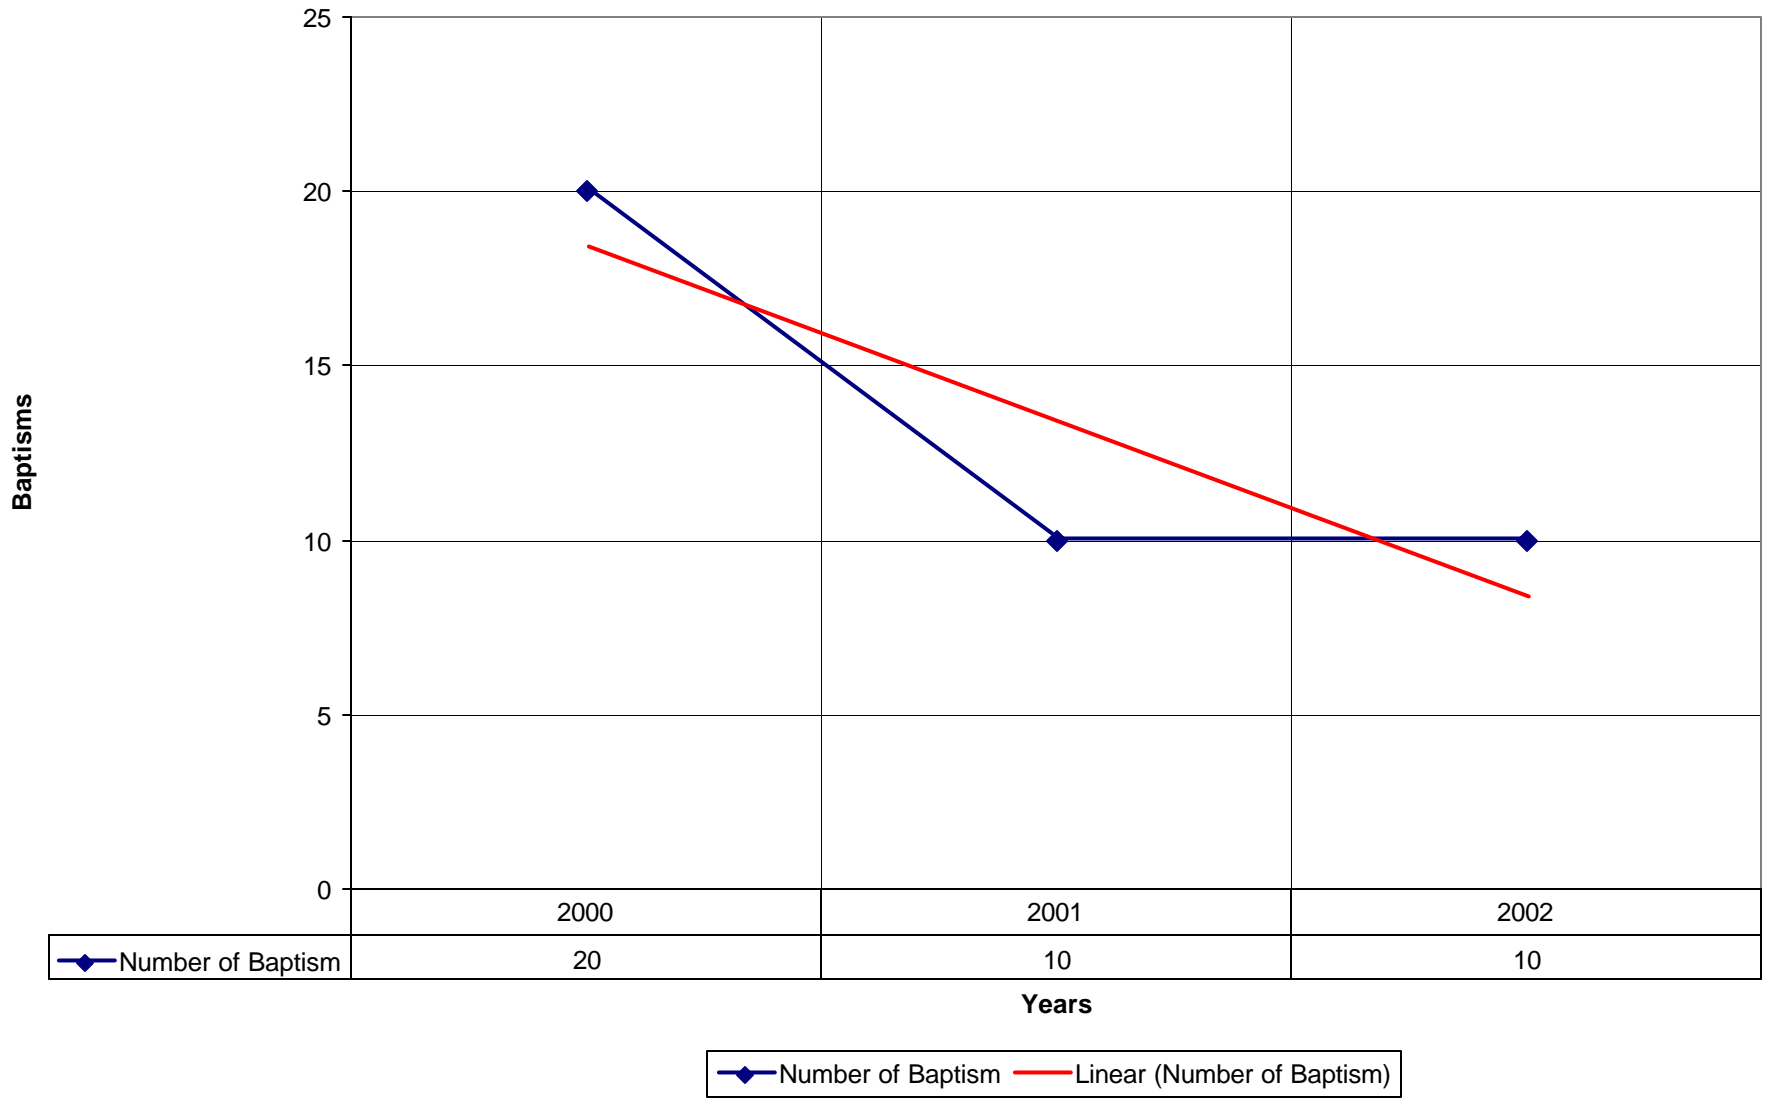

3030 St. James-in-the-Hills Episcopal Church BRO