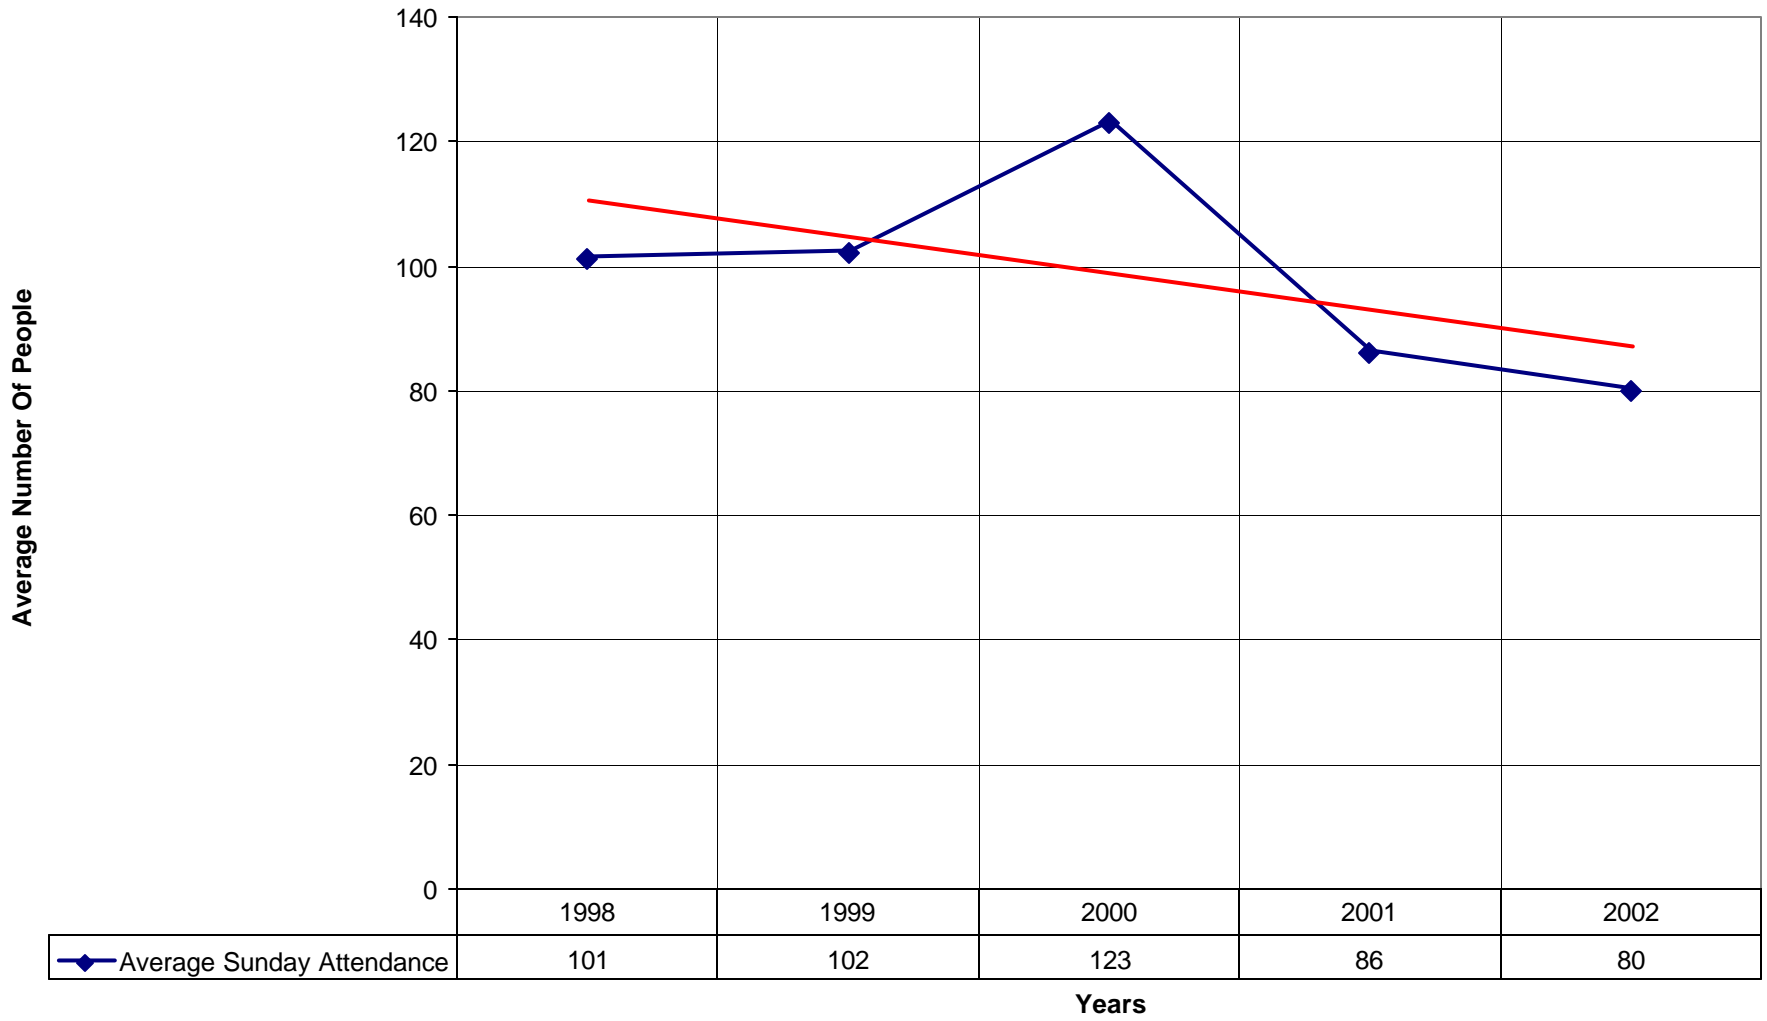

3015 St. Ambrose Episcopal Church BRO

◆ Average Sunday Attendance — Linear (Average Sunday Attendance)