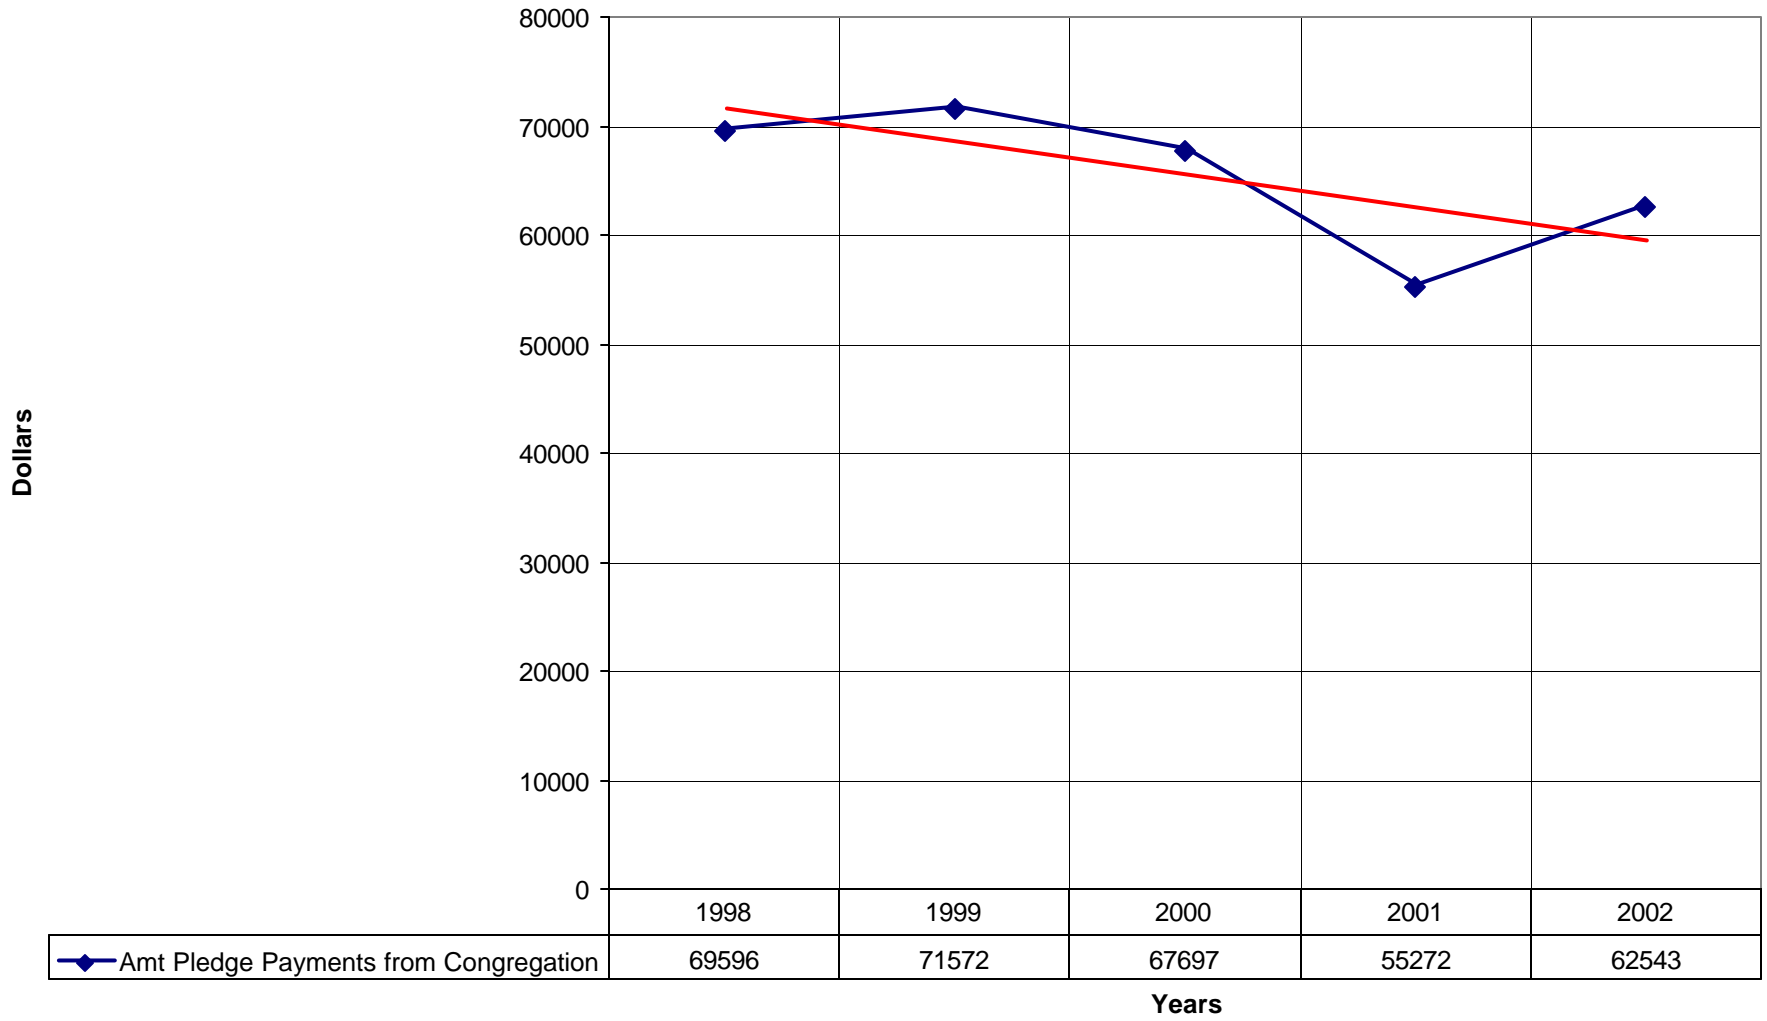

3015 St. Ambrose Episcopal Church BRO

◆ Number of Pledges

◆ Number of Pledges — Linear (Number of Pledges)

3015 St. Ambrose Episcopal Church BRO

◆ Average Sunday Attendance
 — Linear (Average Sunday Attendance)

3015 St. Ambrose Episcopal Church BRO

◆ Average Sunday Attendance
 ■ EasterAttendance
 — Linear (Average Sunday Attendance)
 — Linear (EasterAttendance)

3015 St. Ambrose Episcopal Church BRO

◆ EasterAttendance — Linear (EasterAttendance)

3015 St. Ambrose Episcopal Church BRO

Number of Baptism Linear (Number of Baptism)

3015 St. Ambrose Episcopal Church BRO

◆ Amt Pledge Payments from Congregation — Linear (Amt Pledge Payments from Congregation)