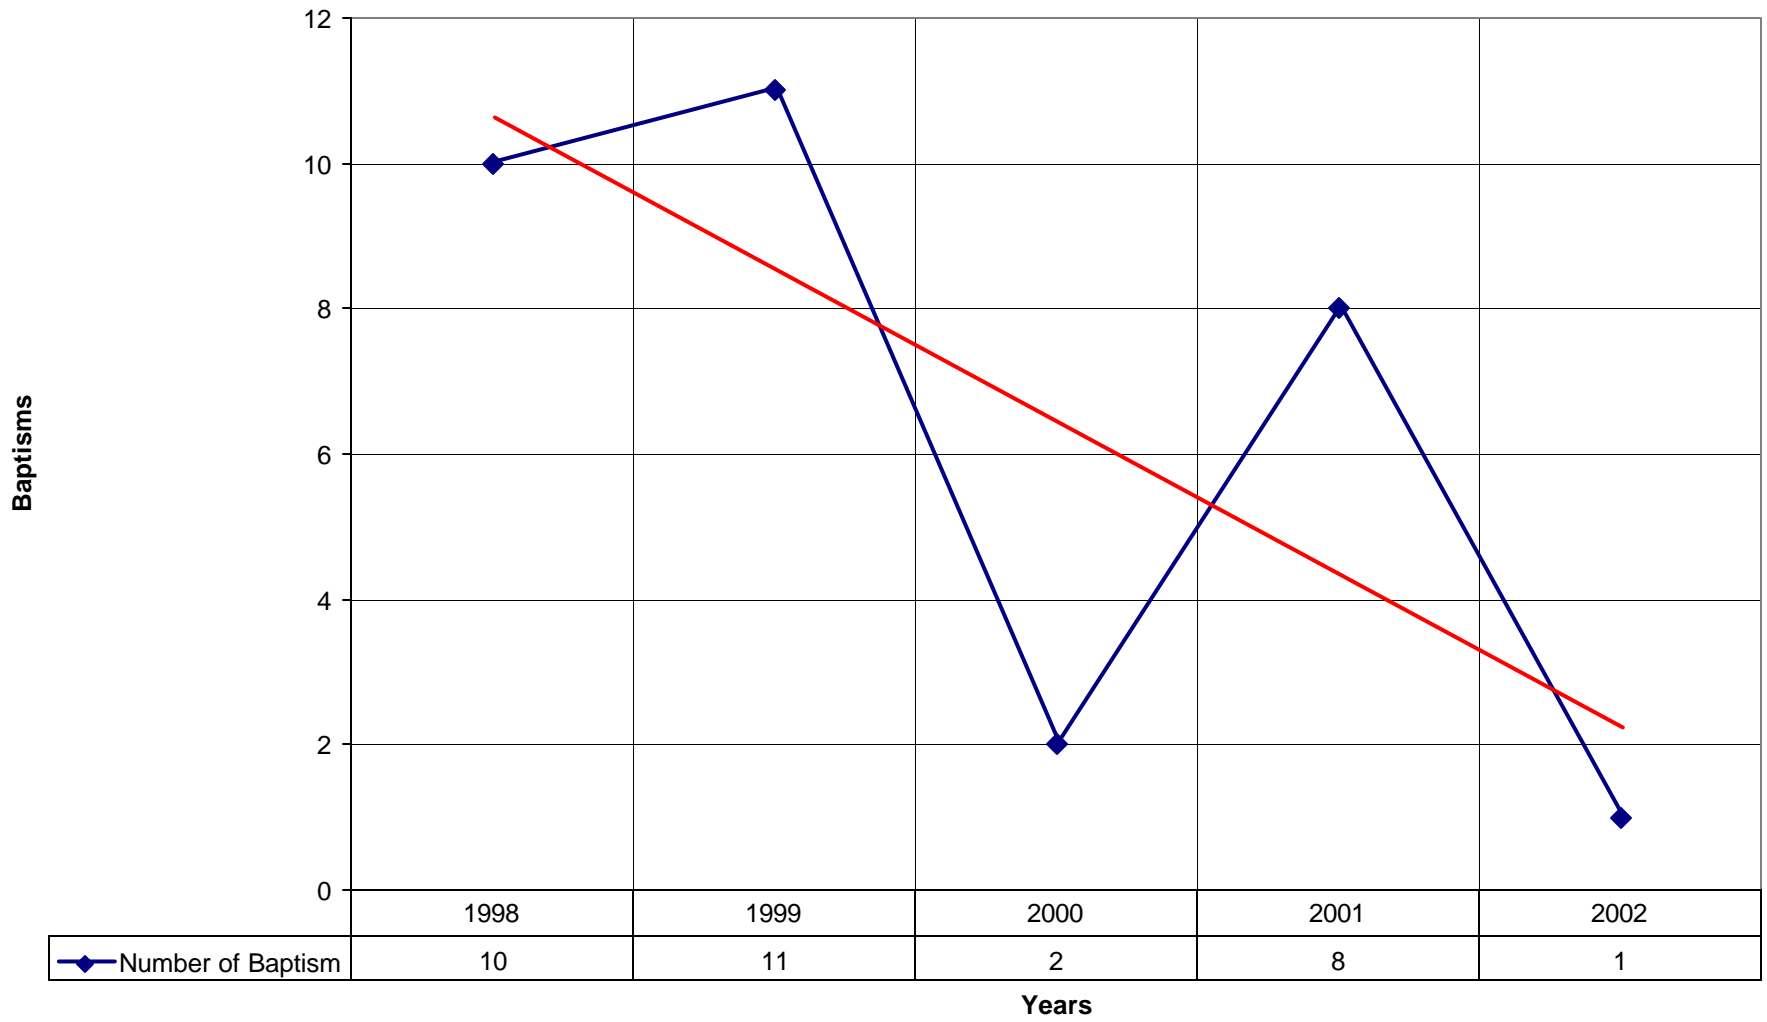

3015 St. Ambrose Episcopal Church BRO

Number of Baptism Linear (Number of Baptism)