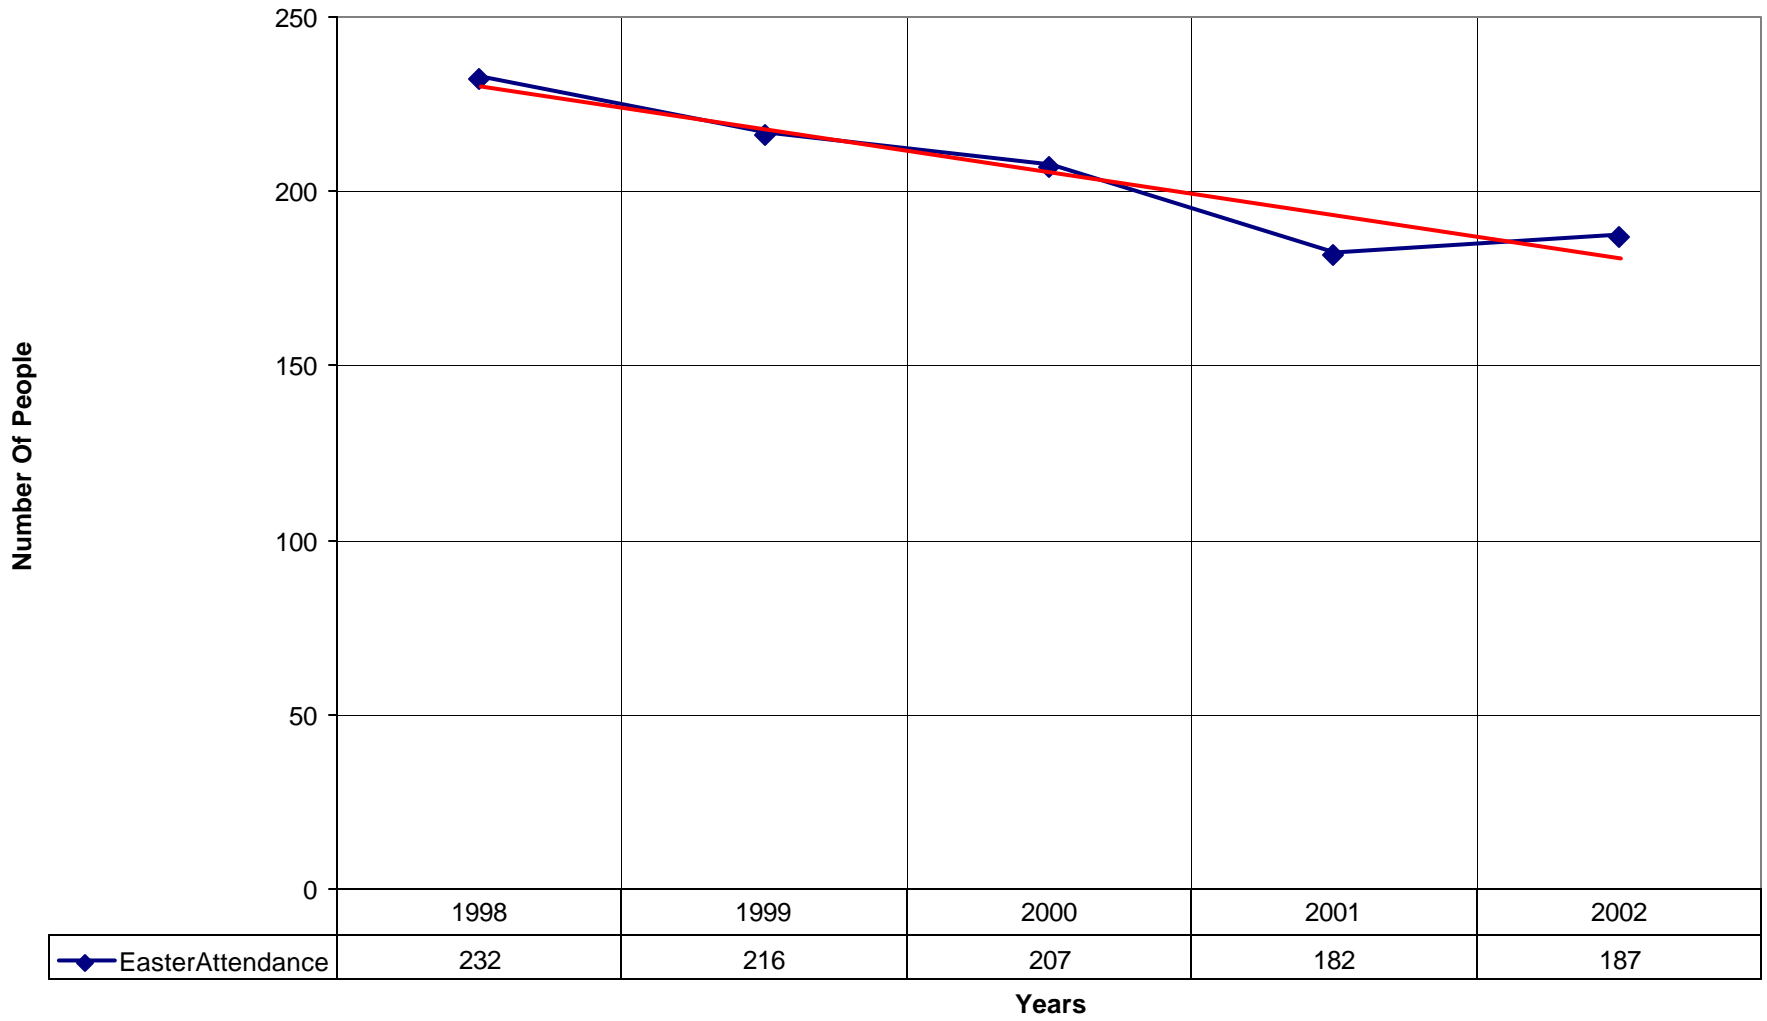

3015 St. Ambrose Episcopal Church BRO

◆ Average Sunday Attendance
 ■ EasterAttendance
 — Linear (Average Sunday Attendance)
 — Linear (EasterAttendance)

3015 St. Ambrose Episcopal Church BRO

◆ EasterAttendance — Linear (EasterAttendance)

3015 St. Ambrose Episcopal Church BRO

◆ Number of Pledges

◆ Number of Pledges — Linear (Number of Pledges)

3015 St. Ambrose Episcopal Church BRO

◆ Average Sunday Attendance
 — Linear (Average Sunday Attendance)