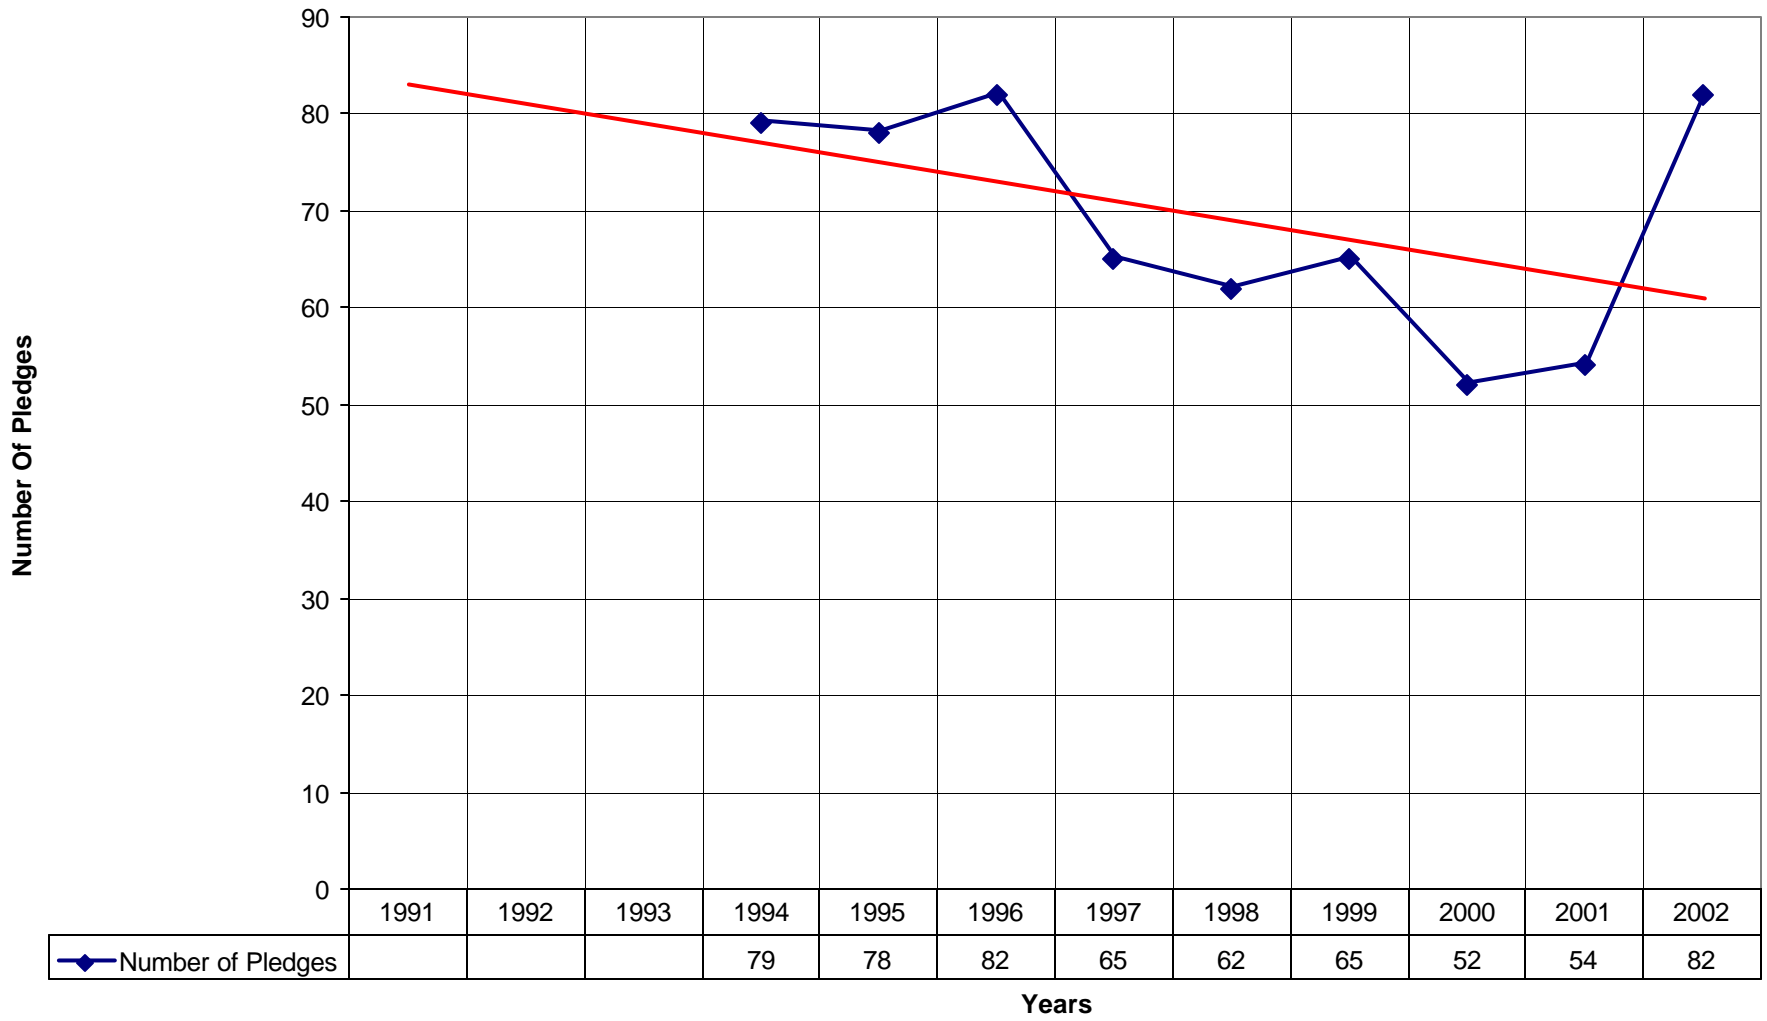

3015 St. Ambrose Episcopal Church BRO

◆ Average Sunday Attendance
 ■ EasterAttendance
 — Linear (Average Sunday Attendance)
 — Linear (EasterAttendance)

3015 St. Ambrose Episcopal Church BRO

◆ EasterAttendance — Linear (EasterAttendance)

3015 St. Ambrose Episcopal Church BRO

◆ Number of Baptism — Linear (Number of Baptism)

3015 St. Ambrose Episcopal Church BRO

◆ Amt Pledge Payments from Congregation — Linear (Amt Pledge Payments from Congregation)

3015 St. Ambrose Episcopal Church BRO

◆ Number of Pledges

◆ Number of Pledges — Linear (Number of Pledges)

3015 St. Ambrose Episcopal Church BRO

◆ Average Sunday Attendance
 — Linear (Average Sunday Attendance)