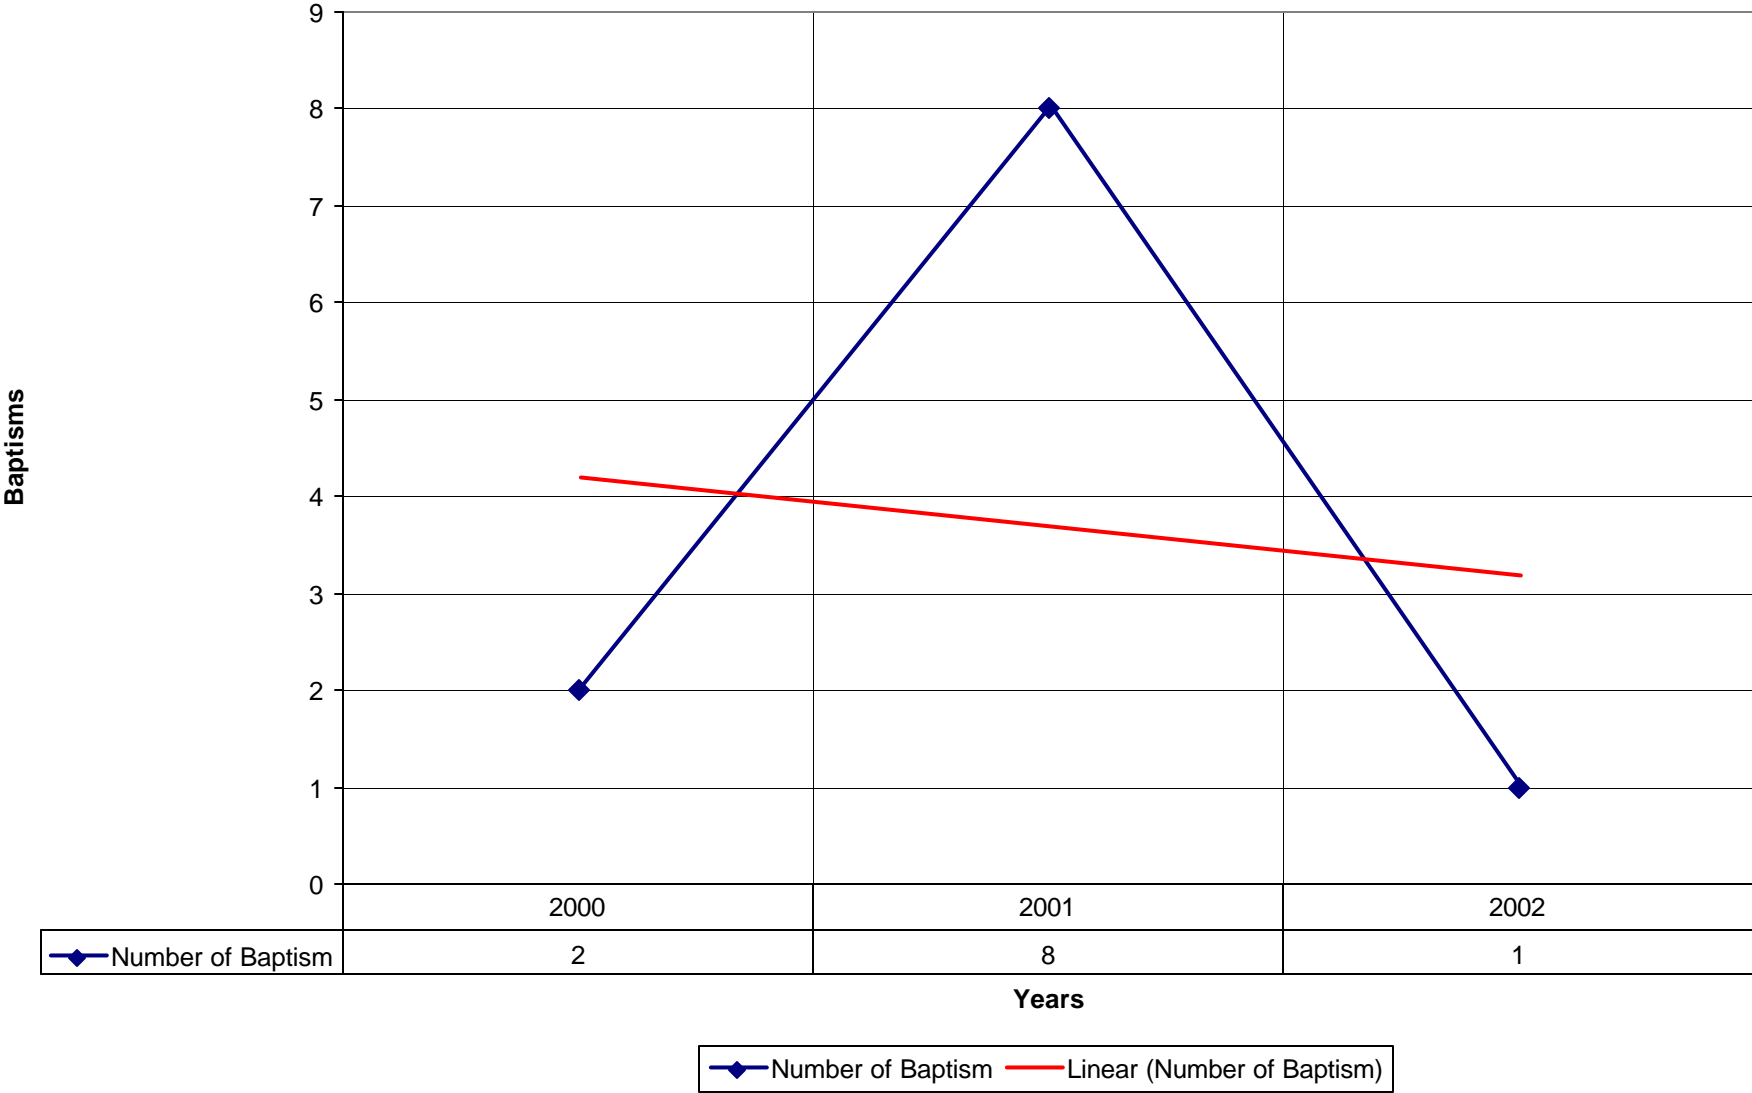

3015 St. Ambrose Episcopal Church BRO