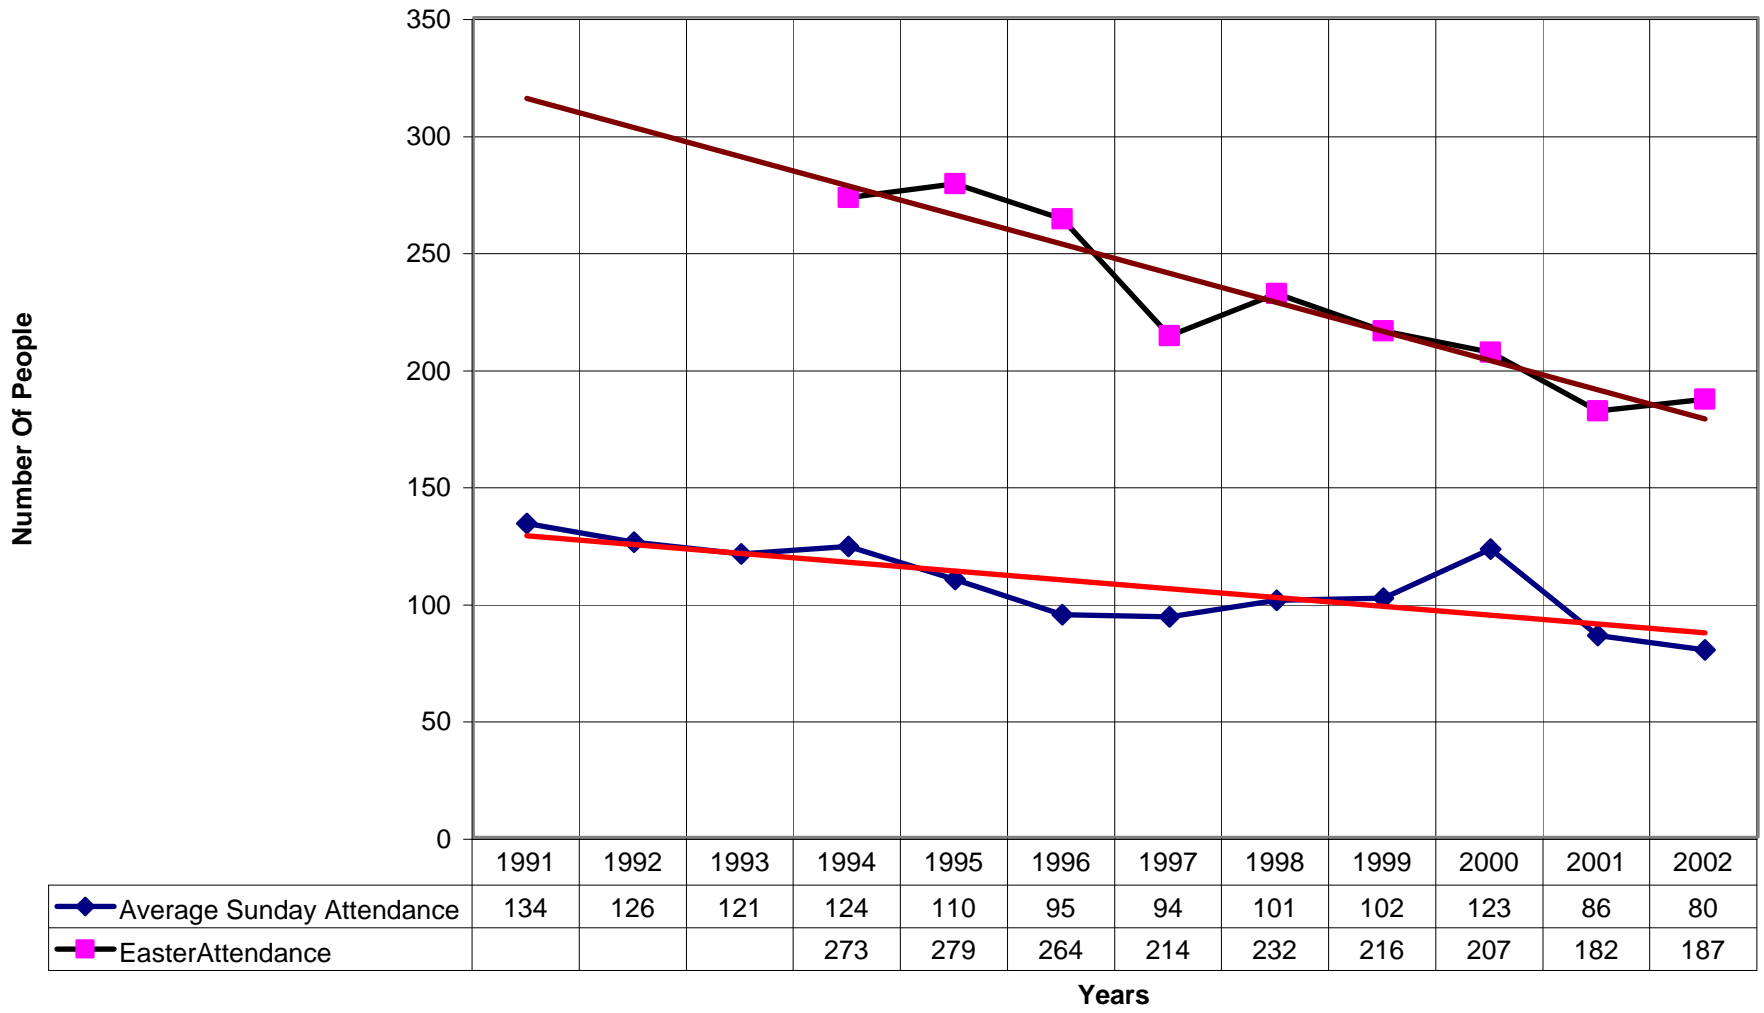

3015 St. Ambrose Episcopal Church BRO

◆ Average Sunday Attendance
 ■ EasterAttendance
 — Linear (Average Sunday Attendance)
 — Linear (EasterAttendance)

3015 St. Ambrose Episcopal Church BRO

◆ EasterAttendance — Linear (EasterAttendance)

3015 St. Ambrose Episcopal Church BRO

◆ Number of Pledges

◆ Number of Pledges — Linear (Number of Pledges)

3015 St. Ambrose Episcopal Church BRO

◆ Average Sunday Attendance
 — Linear (Average Sunday Attendance)