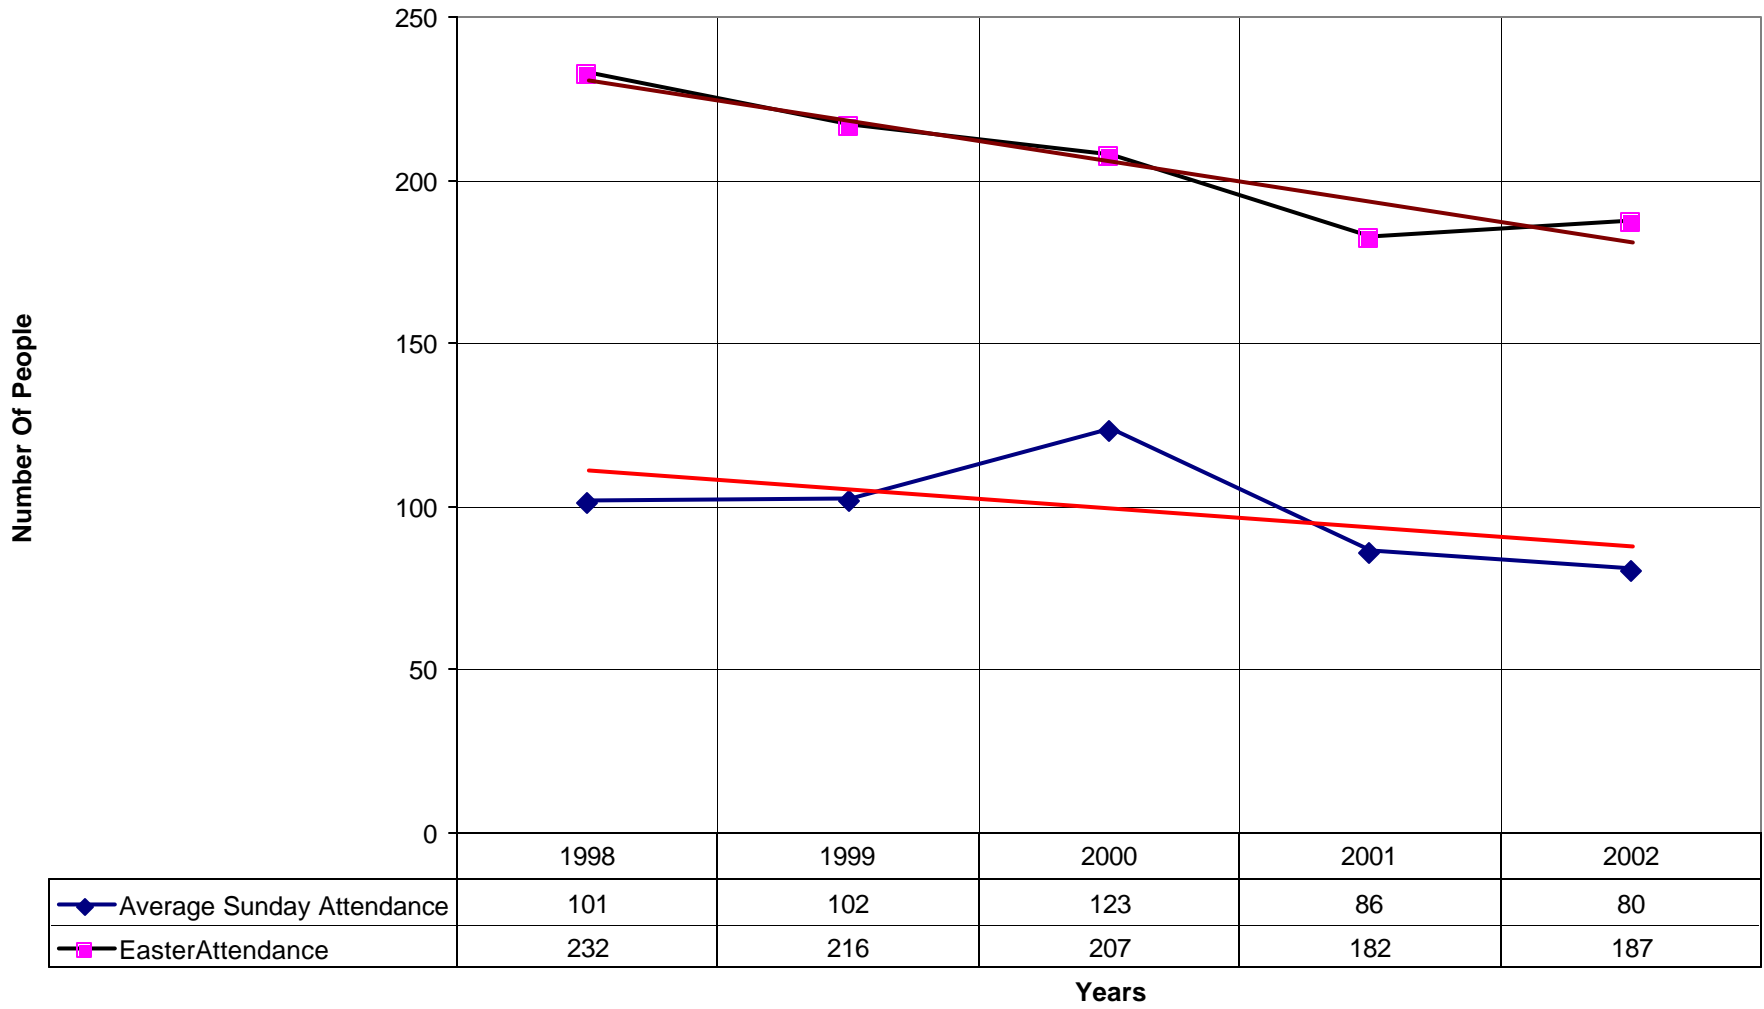

3015 St. Ambrose Episcopal Church BRO

◆ Average Sunday Attendance
 ■ EasterAttendance
 — Linear (Average Sunday Attendance)
 — Linear (EasterAttendance)

3015 St. Ambrose Episcopal Church BRO

◆ EasterAttendance — Linear (EasterAttendance)

3015 St. Ambrose Episcopal Church BRO

◆ Number of Pledges

◆ Number of Pledges — Linear (Number of Pledges)

3015 St. Ambrose Episcopal Church BRO

◆ Average Sunday Attendance
 — Linear (Average Sunday Attendance)