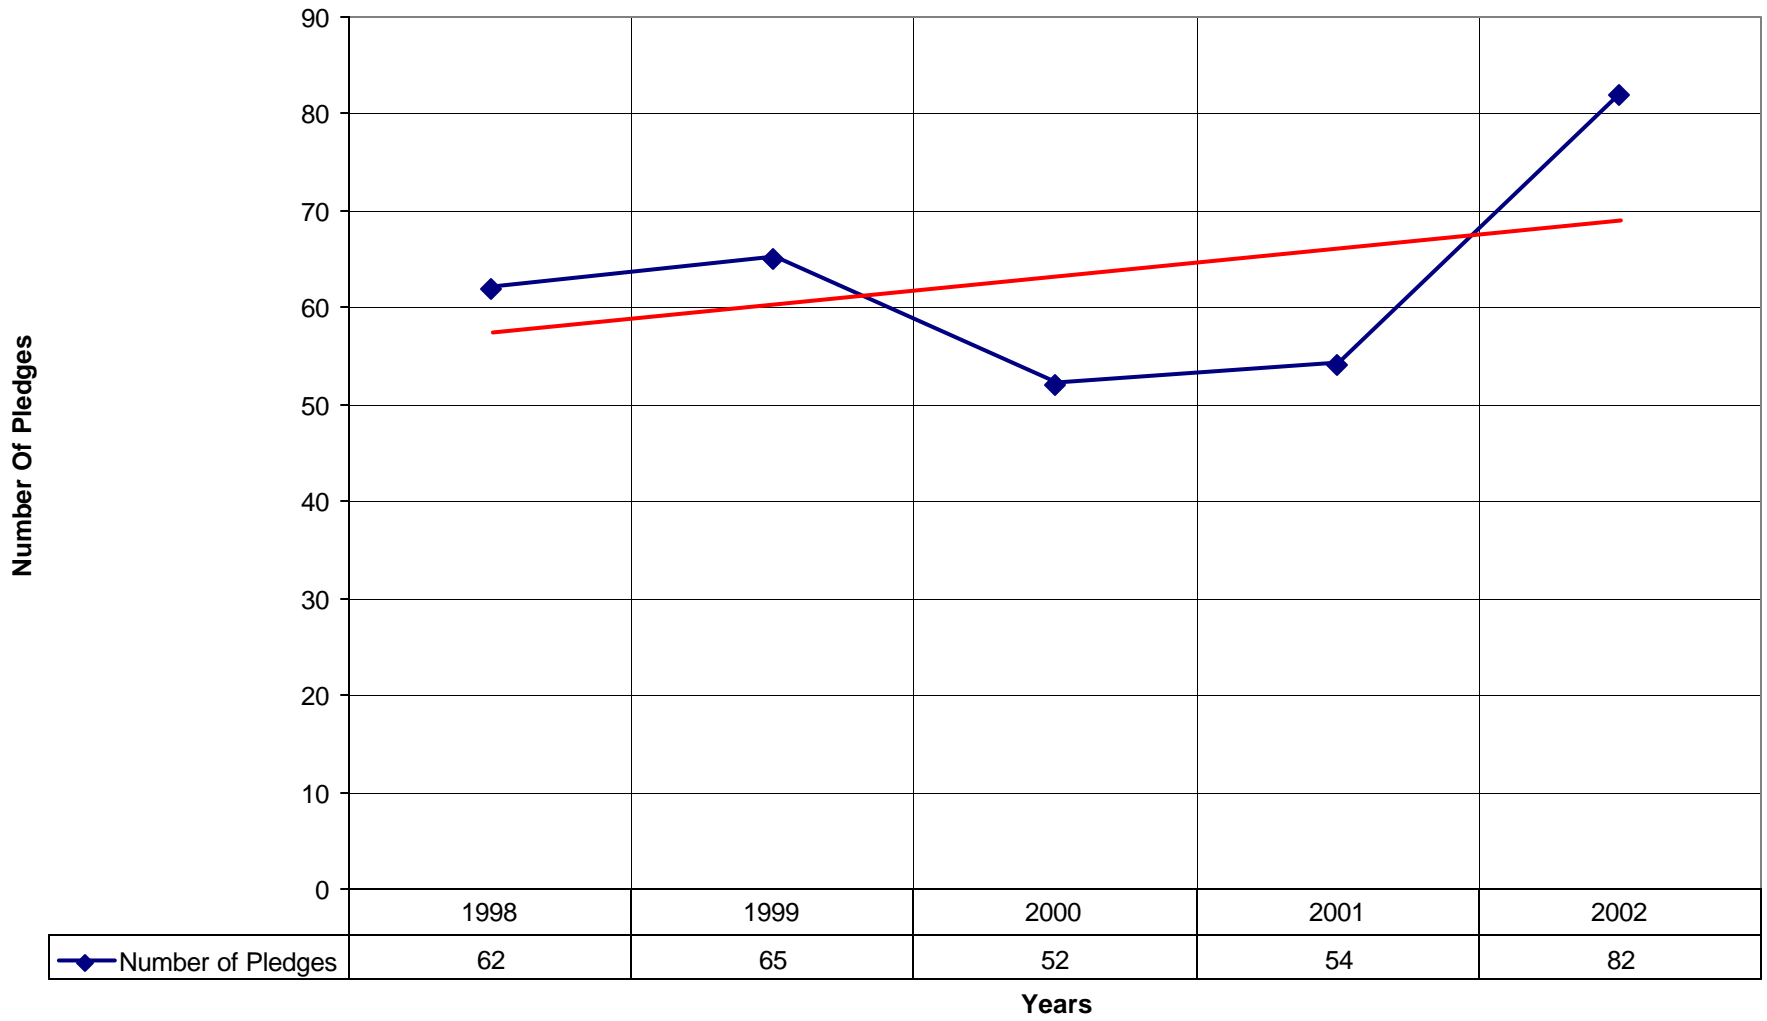

3015 St. Ambrose Episcopal Church BRO

◆ Average Sunday Attendance
 ■ EasterAttendance
 — Linear (Average Sunday Attendance)
 — Linear (EasterAttendance)

3015 St. Ambrose Episcopal Church BRO

◆ EasterAttendance — Linear (EasterAttendance)

3015 St. Ambrose Episcopal Church BRO

Number of Baptism Linear (Number of Baptism)

3015 St. Ambrose Episcopal Church BRO

◆ Amt Pledge Payments from Congregation — Linear (Amt Pledge Payments from Congregation)

3015 St. Ambrose Episcopal Church BRO

◆ Number of Pledges

◆ Number of Pledges — Linear (Number of Pledges)

3015 St. Ambrose Episcopal Church BRO

◆ Average Sunday Attendance — Linear (Average Sunday Attendance)