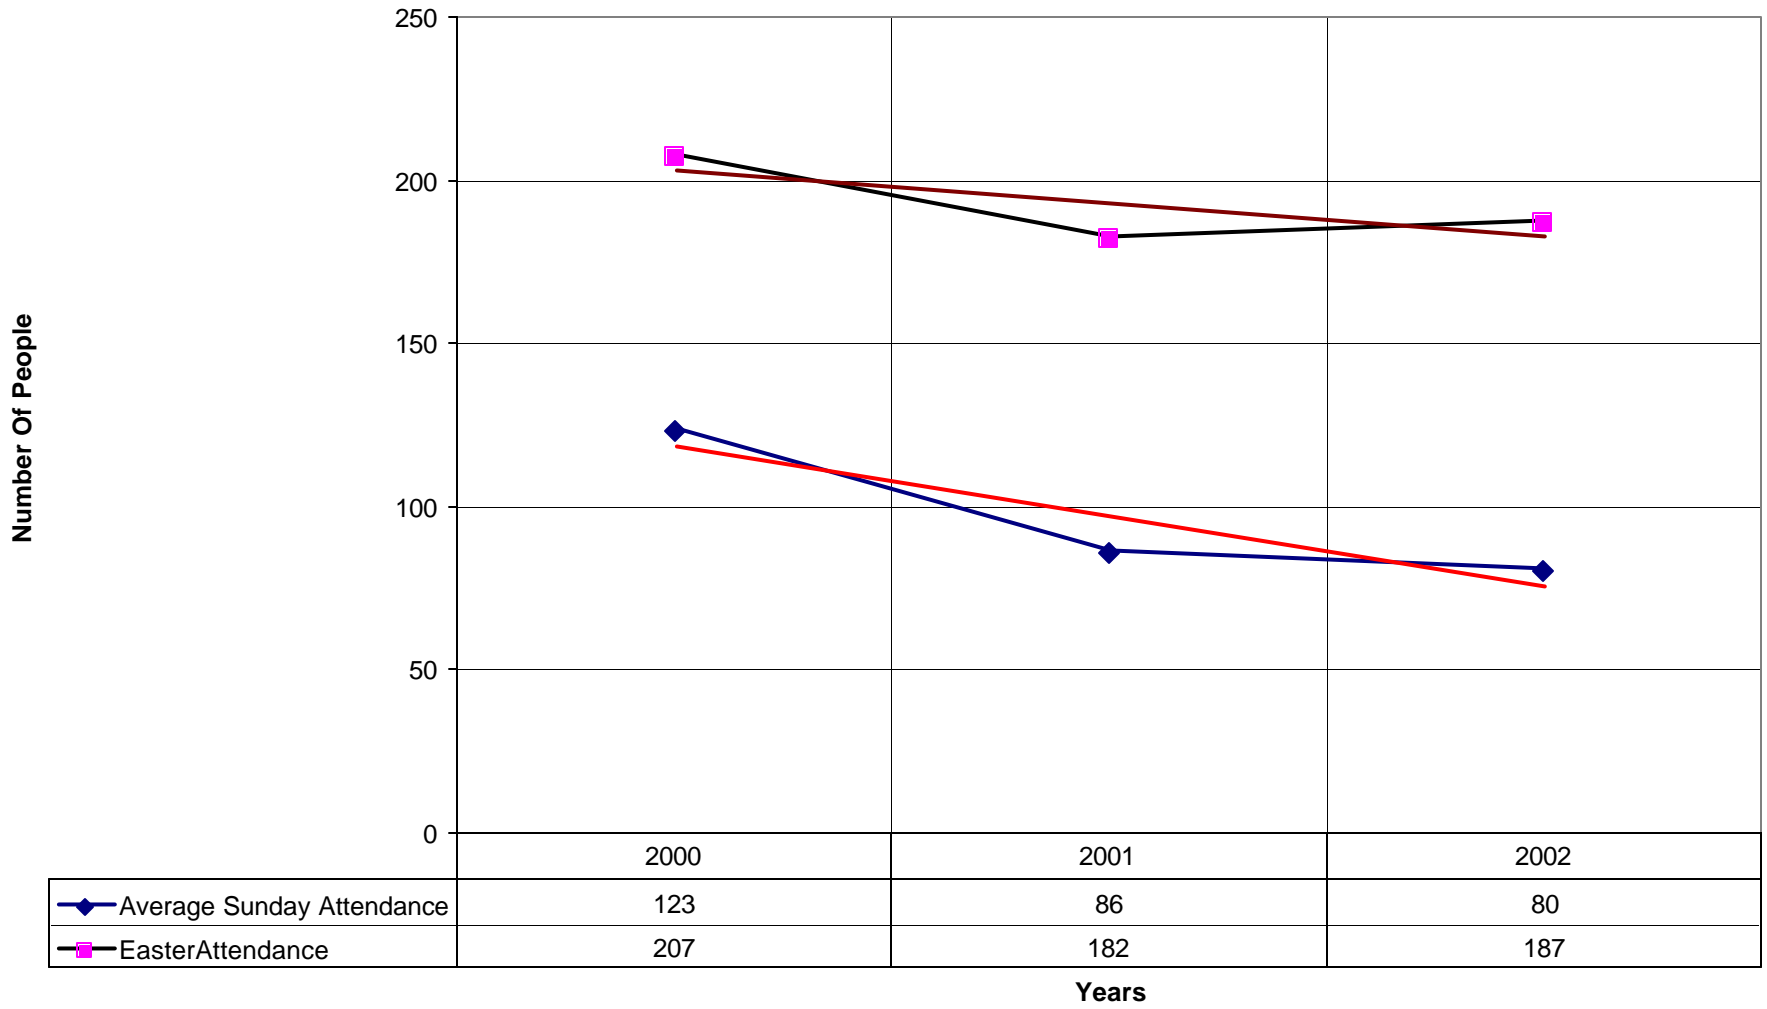

3015 St. Ambrose Episcopal Church BRO

◆ Number of Pledges

◆ Number of Pledges — Linear (Number of Pledges)

3015 St. Ambrose Episcopal Church BRO

◆ Average Sunday Attendance — Linear (Average Sunday Attendance)

3015 St. Ambrose Episcopal Church BRO

◆ Average Sunday Attendance
 ■ EasterAttendance
 — Linear (Average Sunday Attendance)
 — Linear (EasterAttendance)

3015 St. Ambrose Episcopal Church BRO

◆ EasterAttendance — Linear (EasterAttendance)