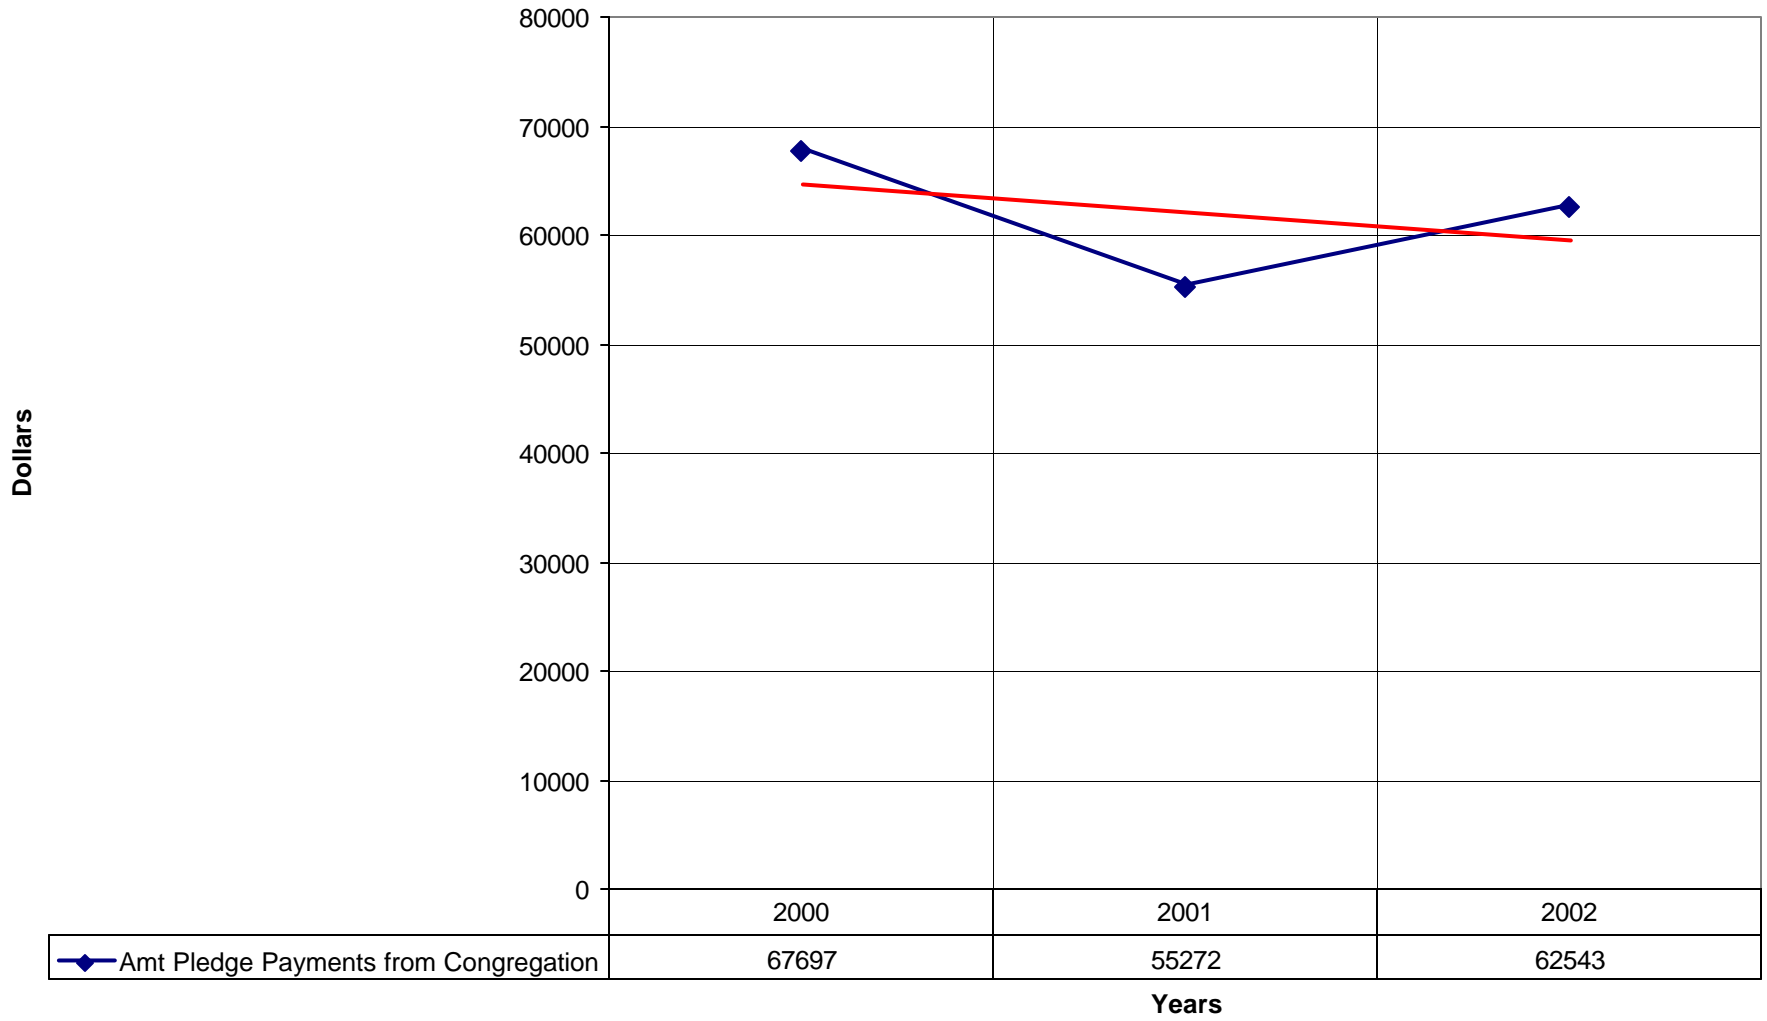

3015 St. Ambrose Episcopal Church BRO

◆ Amt Pledge Payments from Congregation — Linear (Amt Pledge Payments from Congregation)