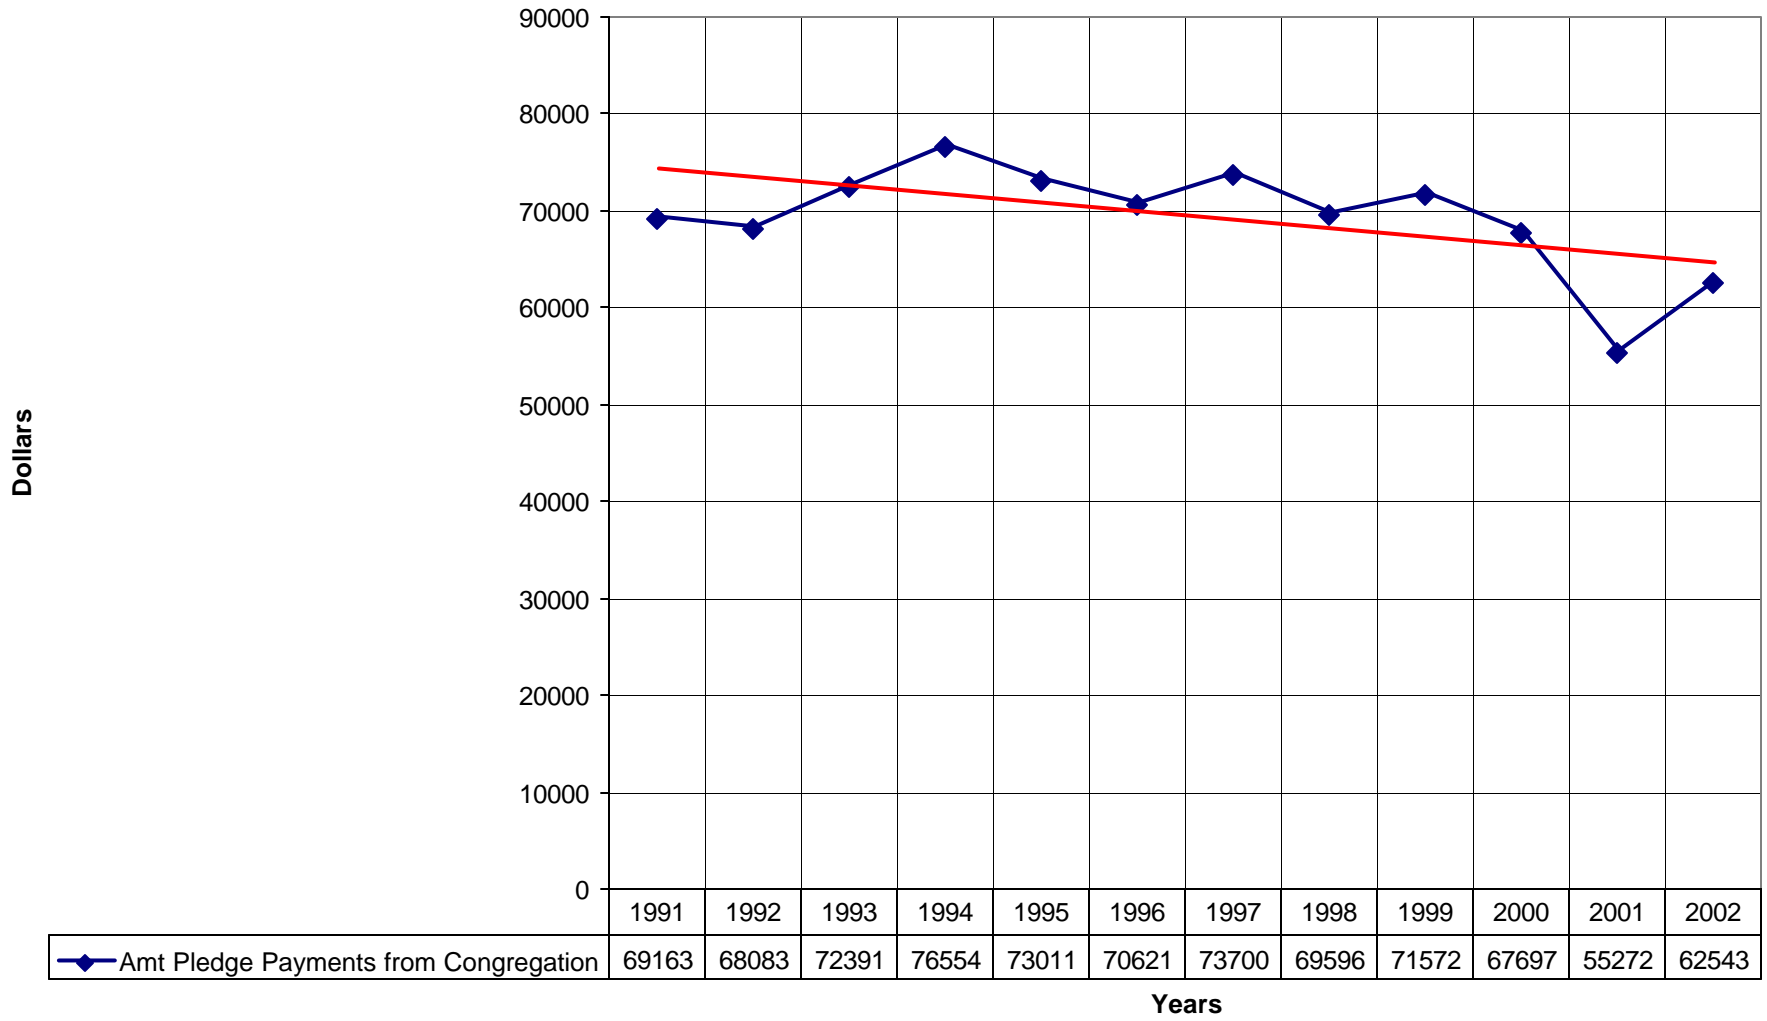

3015 St. Ambrose Episcopal Church BRO

◆ Average Sunday Attendance
 ■ EasterAttendance
 — Linear (Average Sunday Attendance)
 — Linear (EasterAttendance)

3015 St. Ambrose Episcopal Church BRO

◆ EasterAttendance — Linear (EasterAttendance)

3015 St. Ambrose Episcopal Church BRO

◆ Number of Baptism — Linear (Number of Baptism)

3015 St. Ambrose Episcopal Church BRO

◆ Amt Pledge Payments from Congregation — Linear (Amt Pledge Payments from Congregation)

3015 St. Ambrose Episcopal Church BRO

◆ Number of Pledges

◆ Number of Pledges — Linear (Number of Pledges)

3015 St. Ambrose Episcopal Church BRO

◆ Average Sunday Attendance
 — Linear (Average Sunday Attendance)