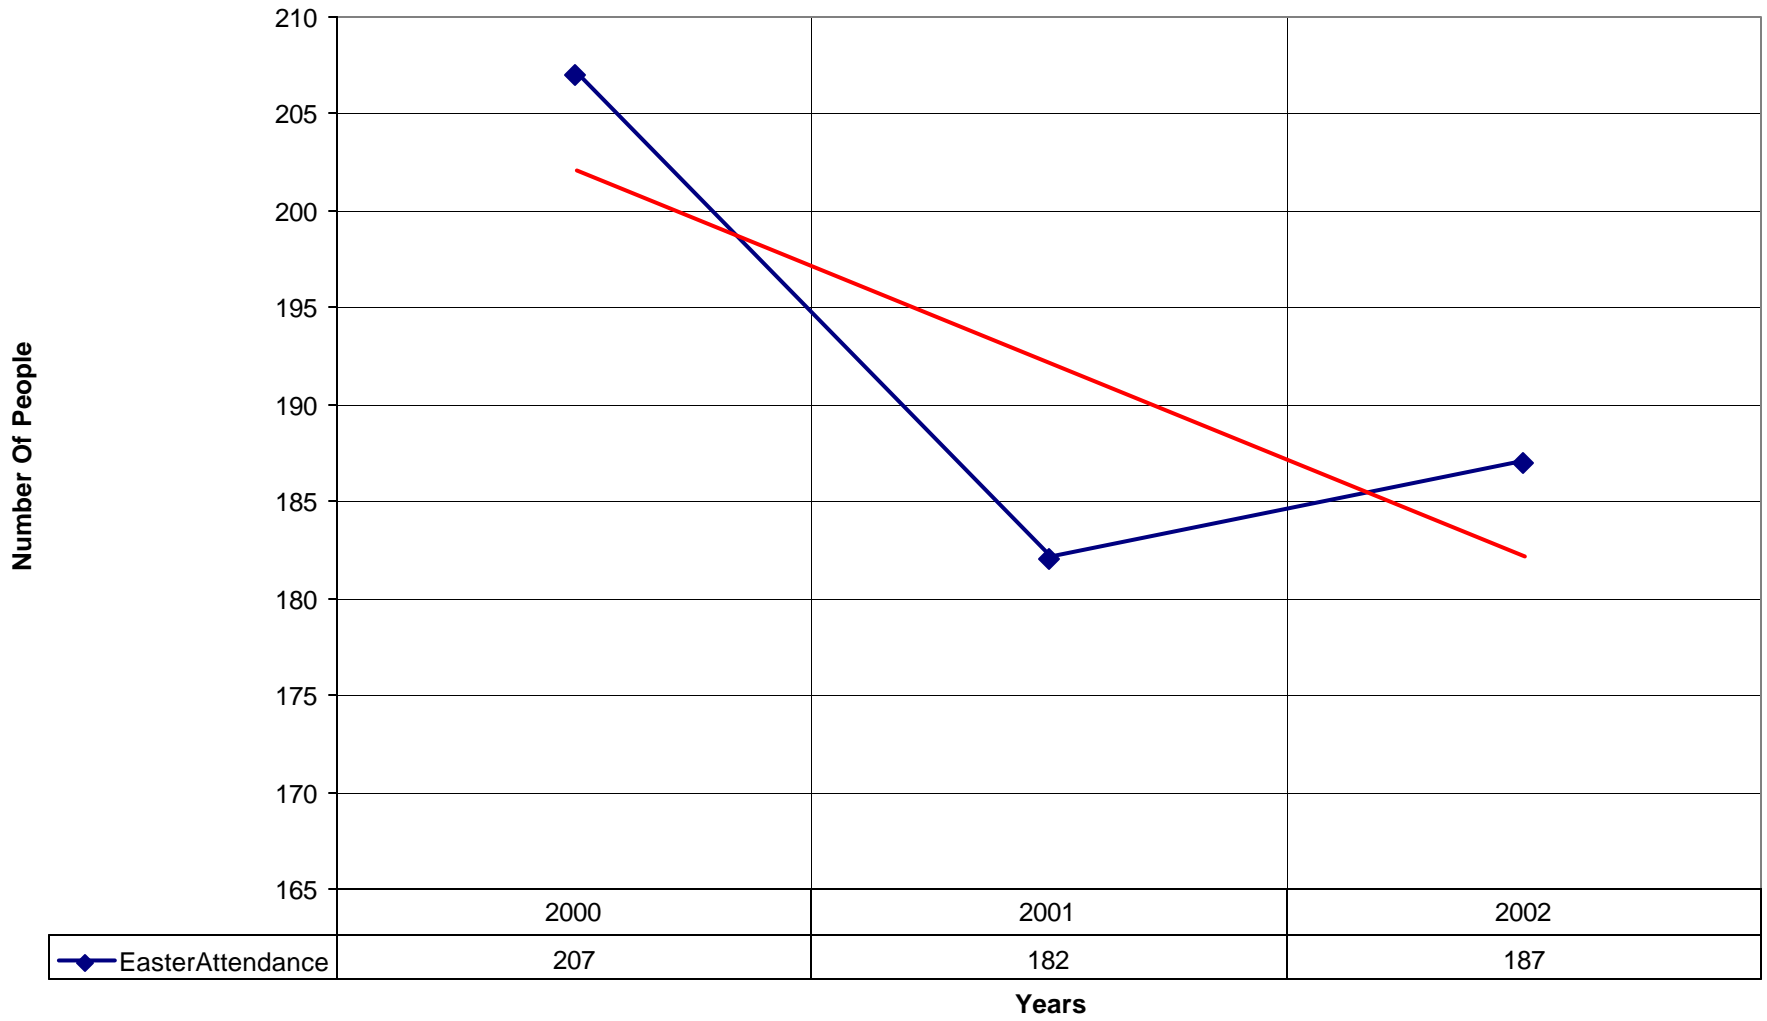

3015 St. Ambrose Episcopal Church BRO

◆ EasterAttendance — Linear (EasterAttendance)