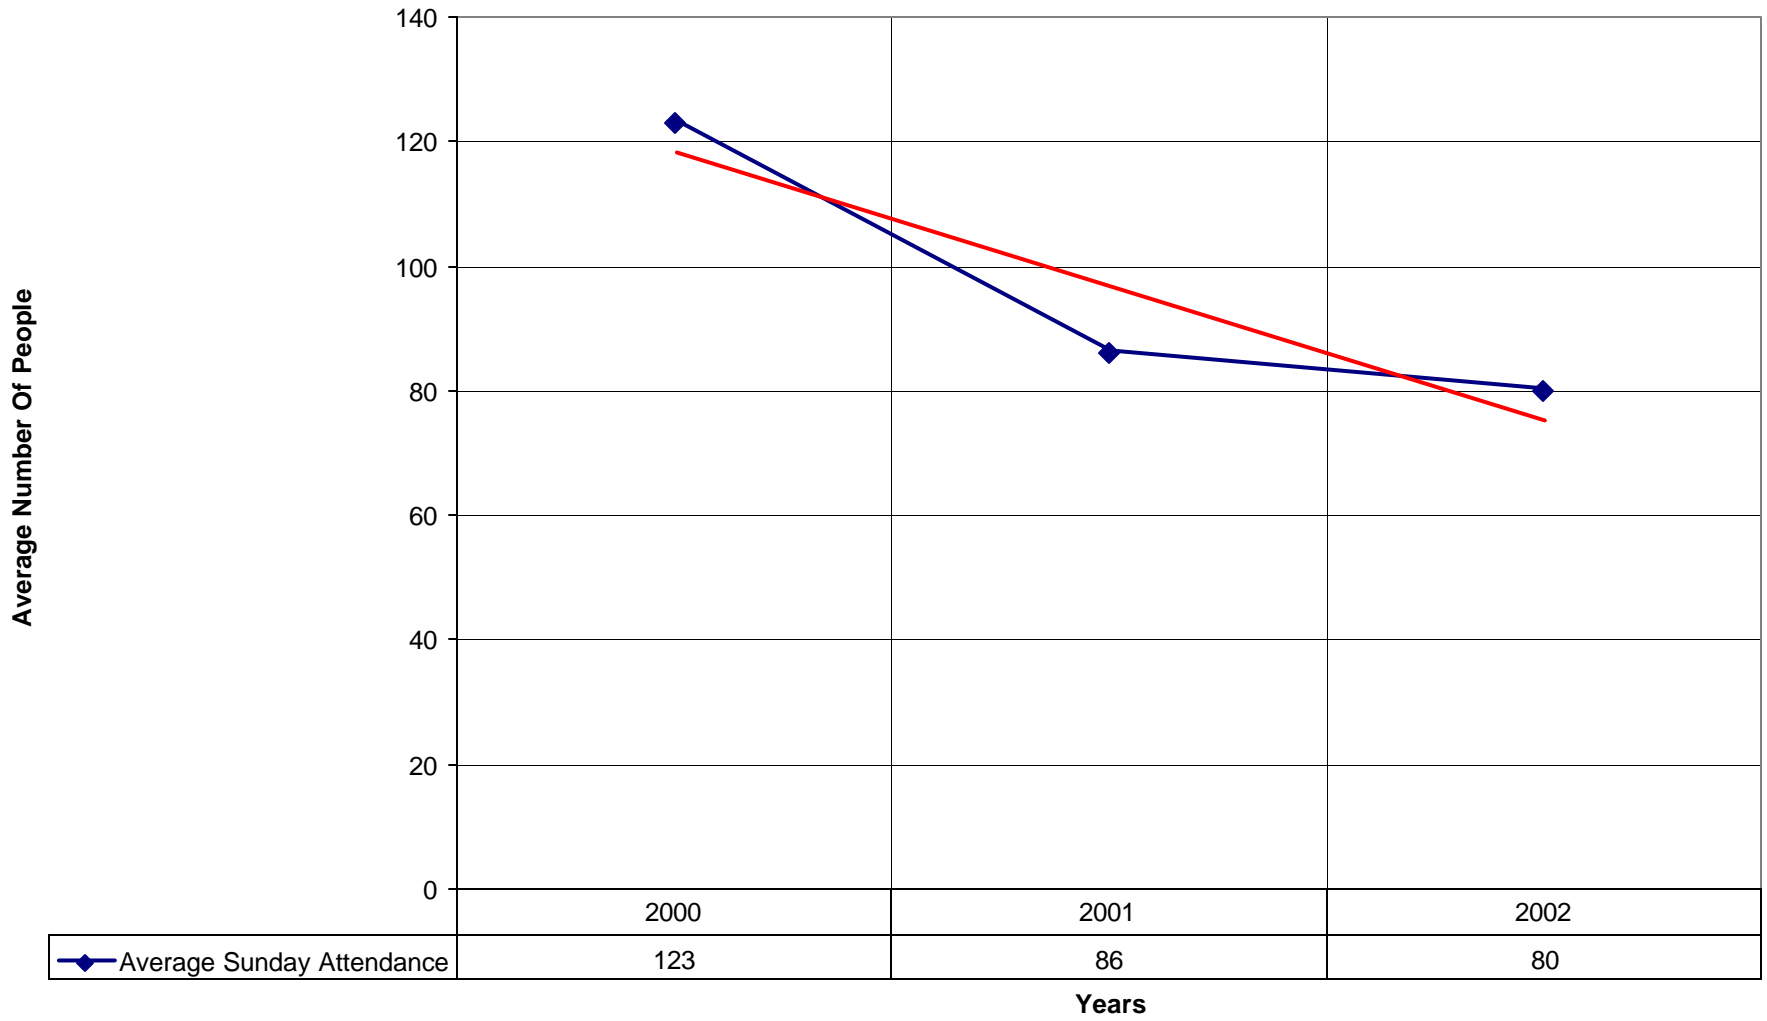

3015 St. Ambrose Episcopal Church BRO

◆ Average Sunday Attendance
 ■ EasterAttendance
 — Linear (Average Sunday Attendance)
 — Linear (EasterAttendance)

3015 St. Ambrose Episcopal Church BRO

◆ EasterAttendance — Linear (EasterAttendance)

3015 St. Ambrose Episcopal Church BRO

3015 St. Ambrose Episcopal Church BRO

◆ Amt Pledge Payments from Congregation — Linear (Amt Pledge Payments from Congregation)

3015 St. Ambrose Episcopal Church BRO

◆ Number of Pledges — Linear (Number of Pledges)

3015 St. Ambrose Episcopal Church BRO

◆ Average Sunday Attendance — Linear (Average Sunday Attendance)