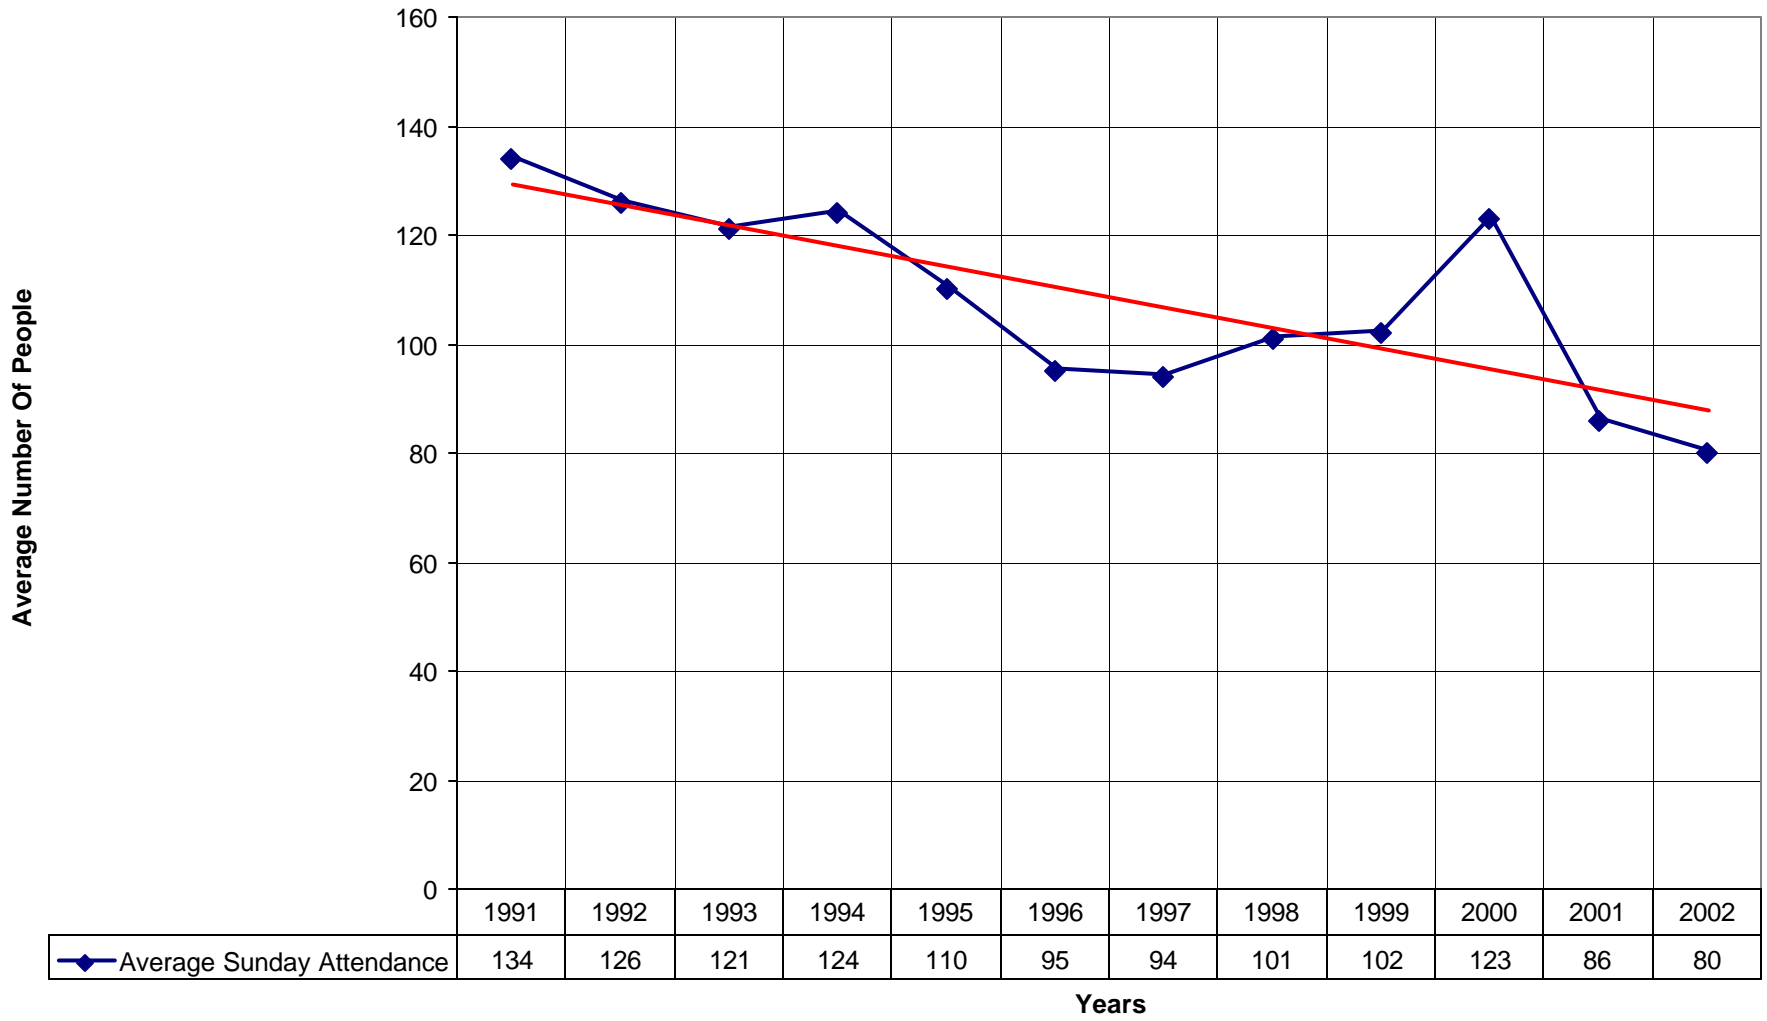

3015 St. Ambrose Episcopal Church BRO

◆ Average Sunday Attendance
 ■ EasterAttendance
 — Linear (Average Sunday Attendance)
 — Linear (EasterAttendance)

3015 St. Ambrose Episcopal Church BRO

◆ EasterAttendance — Linear (EasterAttendance)

3015 St. Ambrose Episcopal Church BRO

◆ Number of Baptism — Linear (Number of Baptism)

3015 St. Ambrose Episcopal Church BRO

◆ Amt Pledge Payments from Congregation — Linear (Amt Pledge Payments from Congregation)

3015 St. Ambrose Episcopal Church BRO

◆ Number of Pledges

◆ Number of Pledges — Linear (Number of Pledges)

3015 St. Ambrose Episcopal Church BRO

◆ Average Sunday Attendance
 — Linear (Average Sunday Attendance)