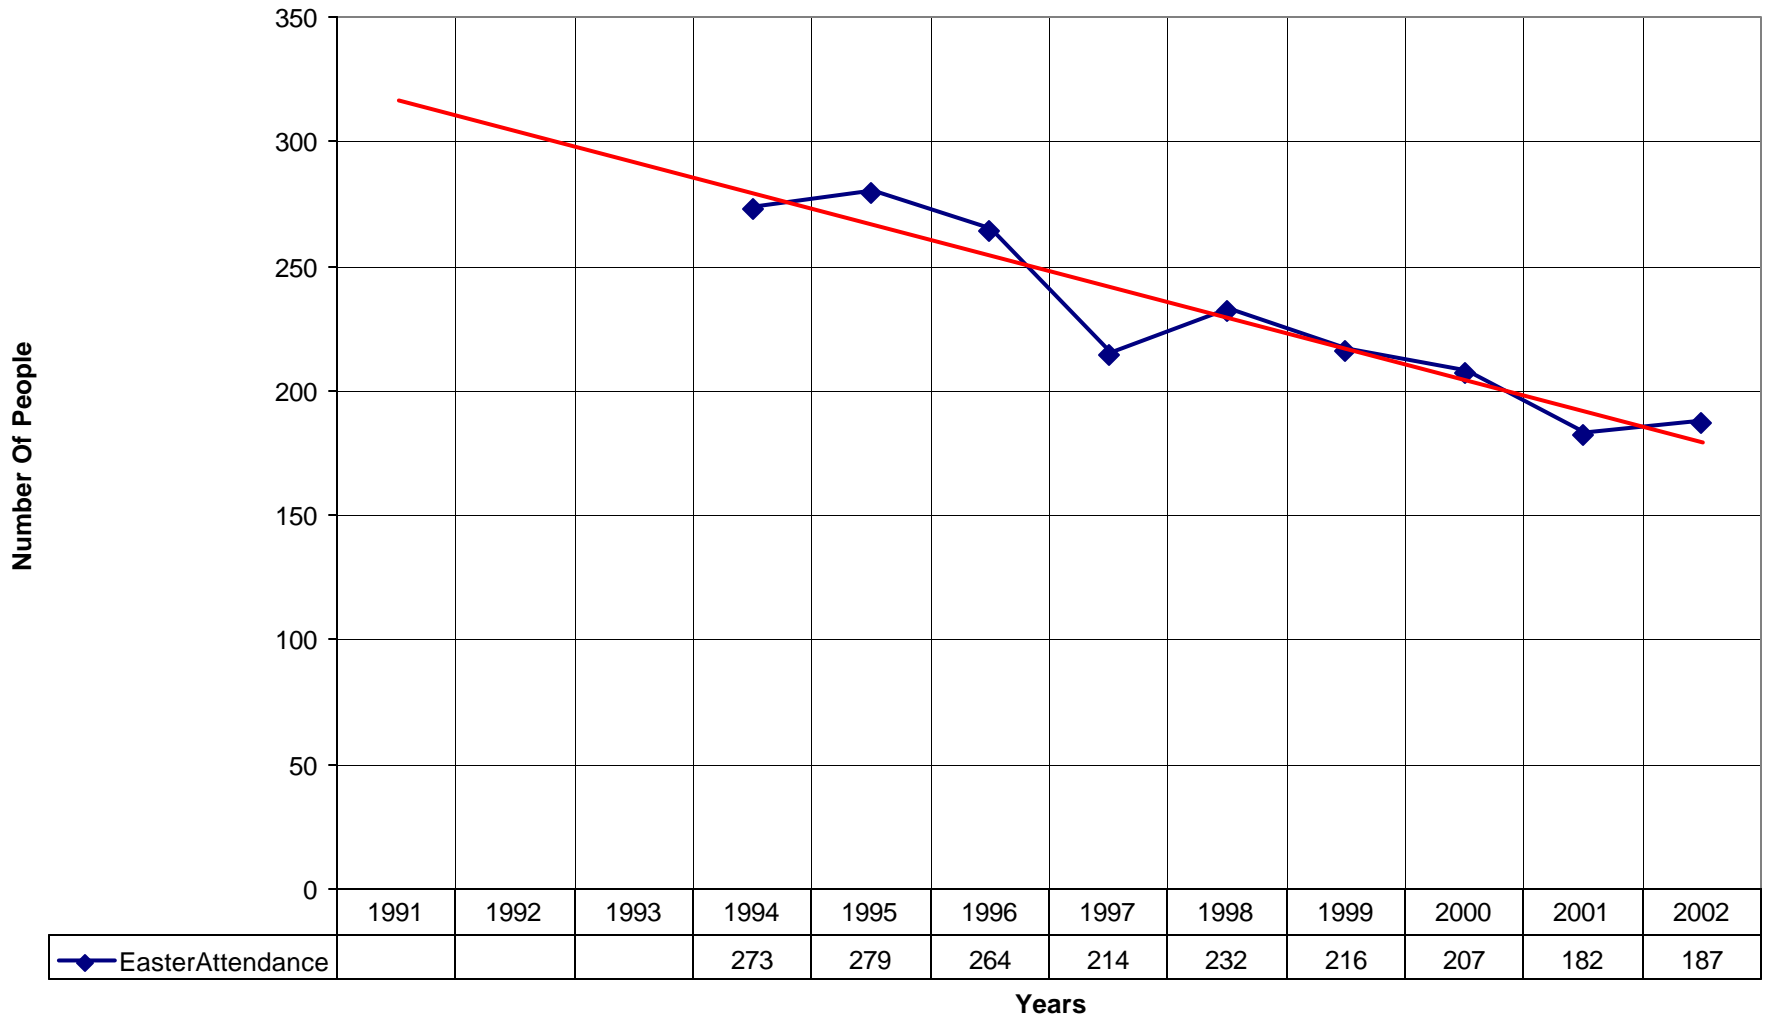

3015 St. Ambrose Episcopal Church BRO

◆ Average Sunday Attendance
 ■ EasterAttendance
 — Linear (Average Sunday Attendance)
 — Linear (EasterAttendance)

3015 St. Ambrose Episcopal Church BRO

◆ EasterAttendance — Linear (EasterAttendance)

3015 St. Ambrose Episcopal Church BRO

◆ Number of Pledges

◆ Number of Pledges — Linear (Number of Pledges)

3015 St. Ambrose Episcopal Church BRO

◆ Average Sunday Attendance
 — Linear (Average Sunday Attendance)