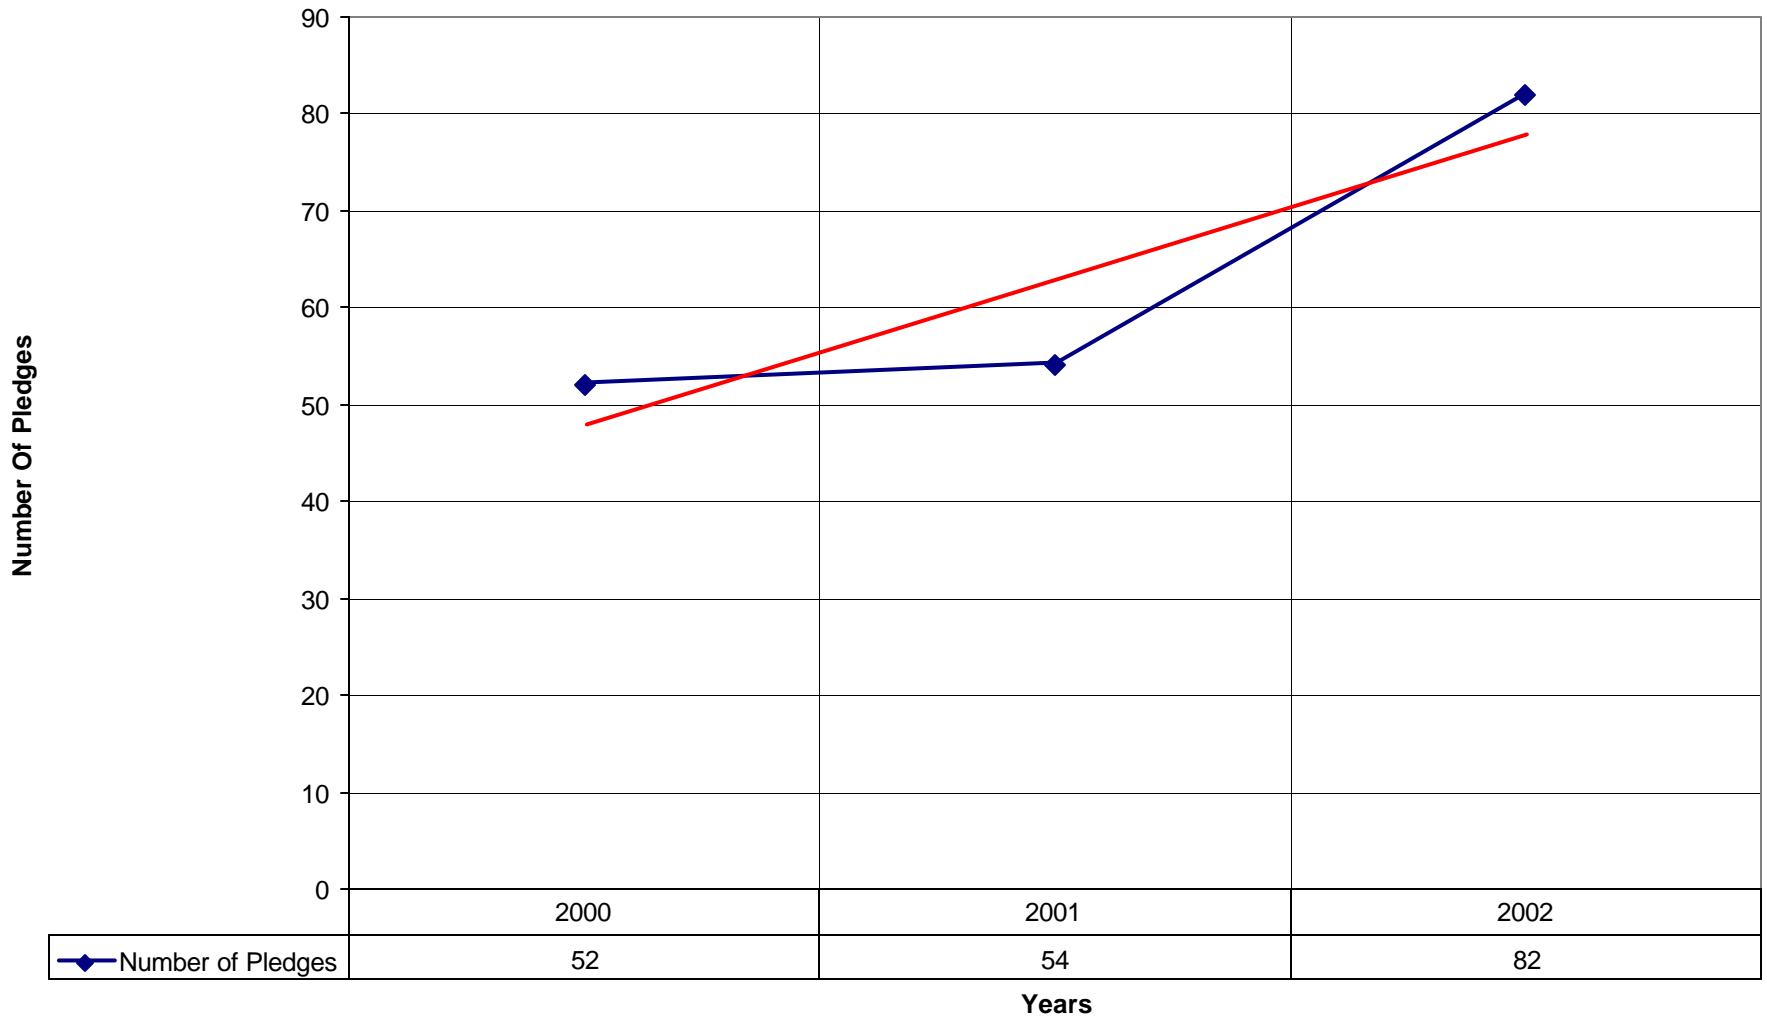

3015 St. Ambrose Episcopal Church BRO

◆ Number of Pledges

◆ Number of Pledges — Linear (Number of Pledges)

3015 St. Ambrose Episcopal Church BRO

◆ Average Sunday Attendance — Linear (Average Sunday Attendance)

3015 St. Ambrose Episcopal Church BRO

◆ Average Sunday Attendance
 ■ EasterAttendance
 — Linear (Average Sunday Attendance)
 — Linear (EasterAttendance)

3015 St. Ambrose Episcopal Church BRO

◆ EasterAttendance — Linear (EasterAttendance)

3015 St. Ambrose Episcopal Church BRO

3015 St. Ambrose Episcopal Church BRO

◆ Amt Pledge Payments from Congregation — Linear (Amt Pledge Payments from Congregation)

3015 St. Ambrose Episcopal Church BRO

◆ Number of Pledges — Linear (Number of Pledges)

3015 St. Ambrose Episcopal Church BRO

◆ Average Sunday Attendance — Linear (Average Sunday Attendance)