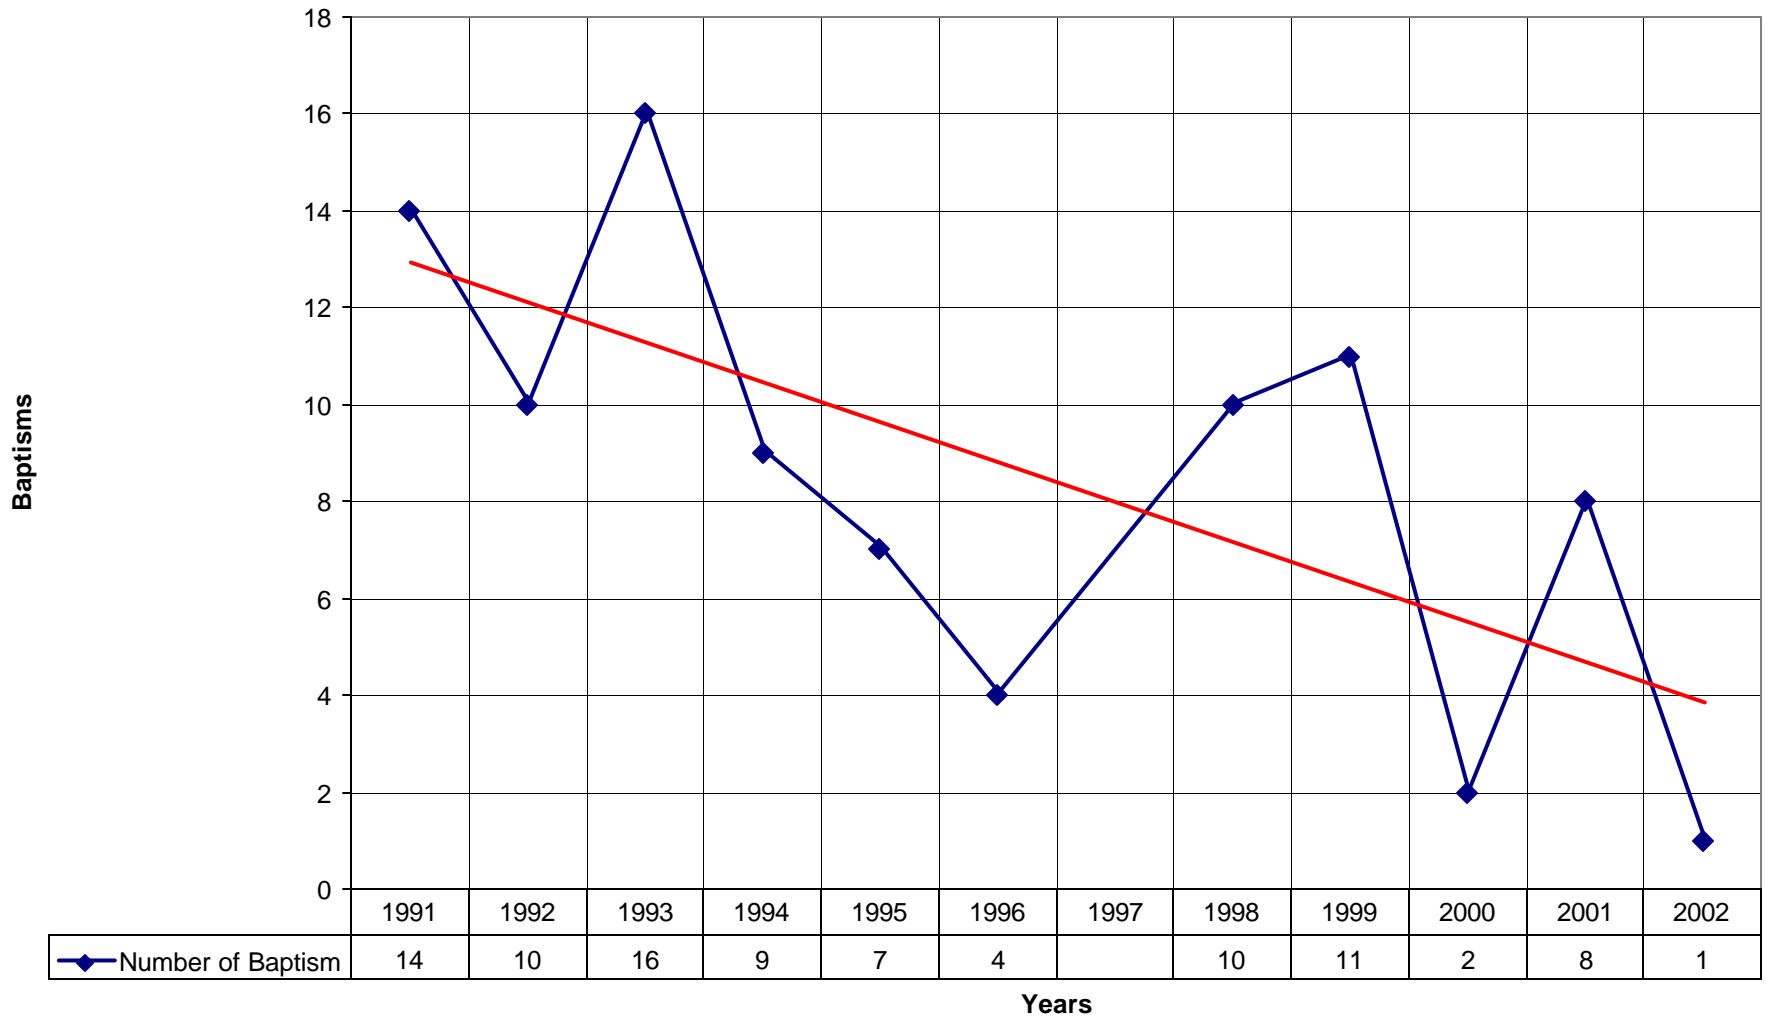

3015 St. Ambrose Episcopal Church BRO

◆ Number of Baptism — Linear (Number of Baptism)