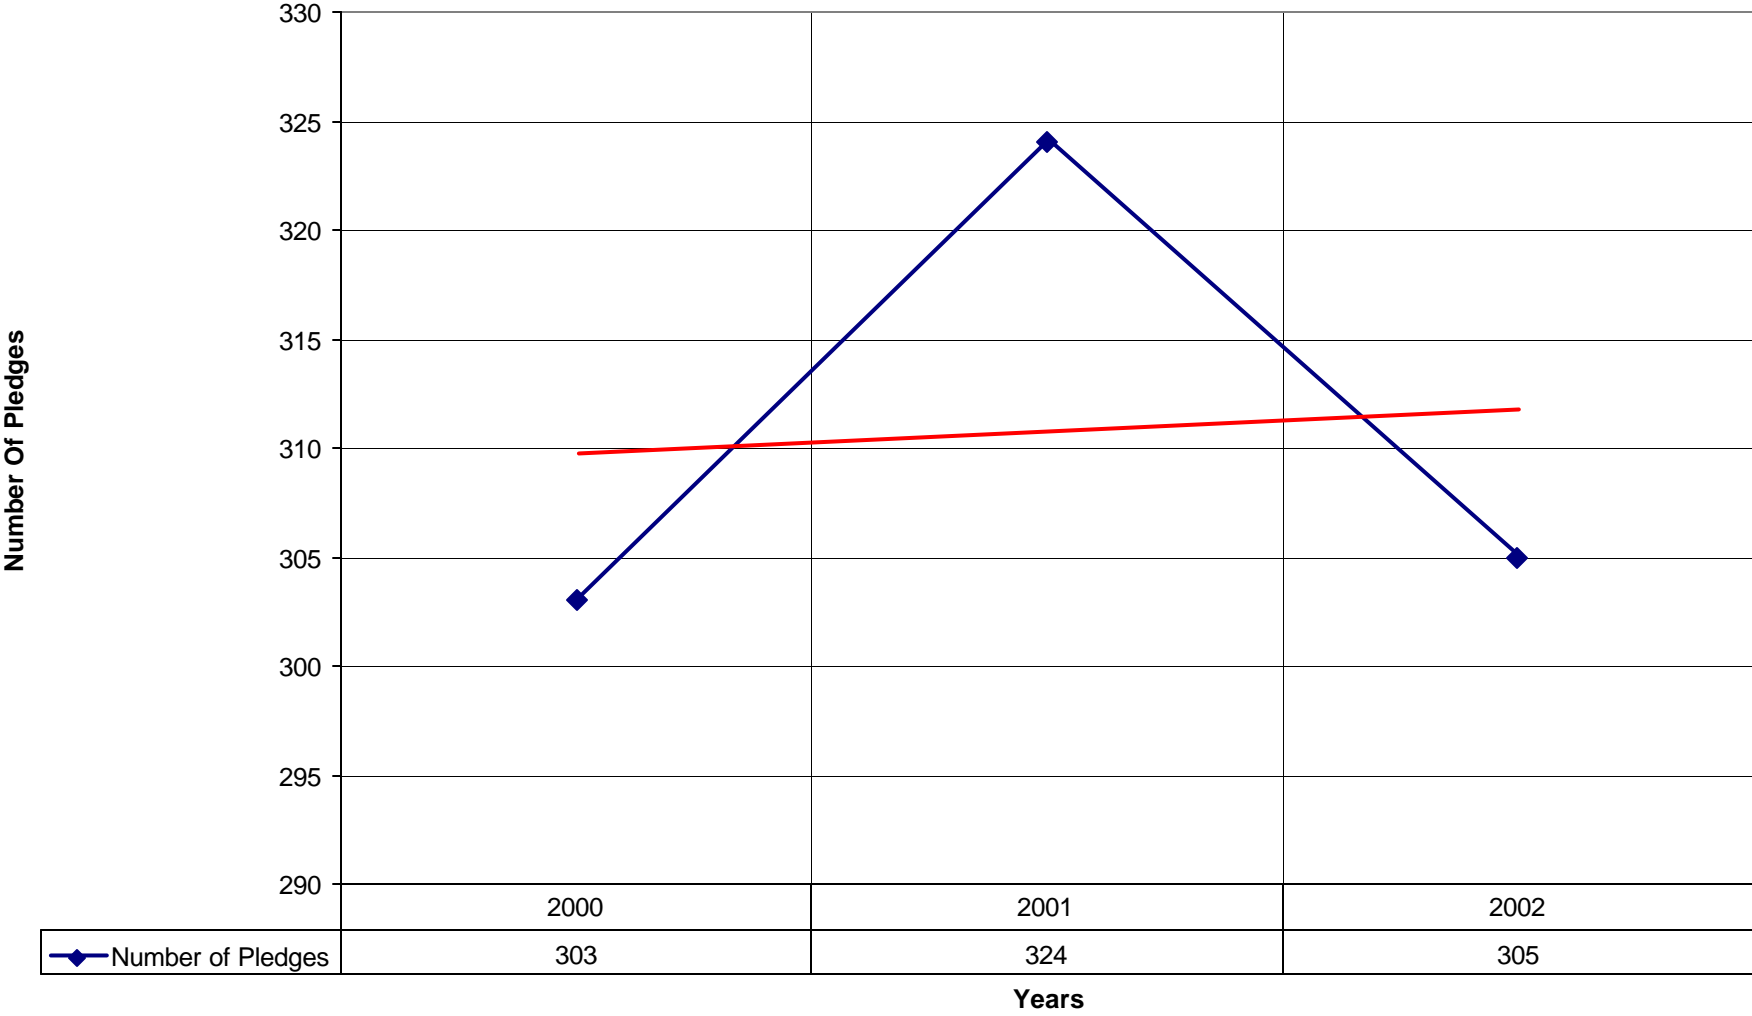

### 2030 St. Paul's Episcopal Church SPB

◆ Average Sunday Attendance 
 ■ EasterAttendance 
 — Linear (Average Sunday Attendance) 
 — Linear (EasterAttendance)

2030 St. Paul's Episcopal Church SPB

EasterAttendance Linear (EasterAttendance)

2030 St. Paul's Episcopal Church SPB

2030 St. Paul's Episcopal Church SPB

◆ Amt Pledge Payments from Congregation — Linear (Amt Pledge Payments from Congregation)

2030 St. Paul's Episcopal Church SPB

Number of Pledges Linear (Number of Pledges)

2030 St. Paul's Episcopal Church SPB

◆ Average Sunday Attendance — Linear (Average Sunday Attendance)