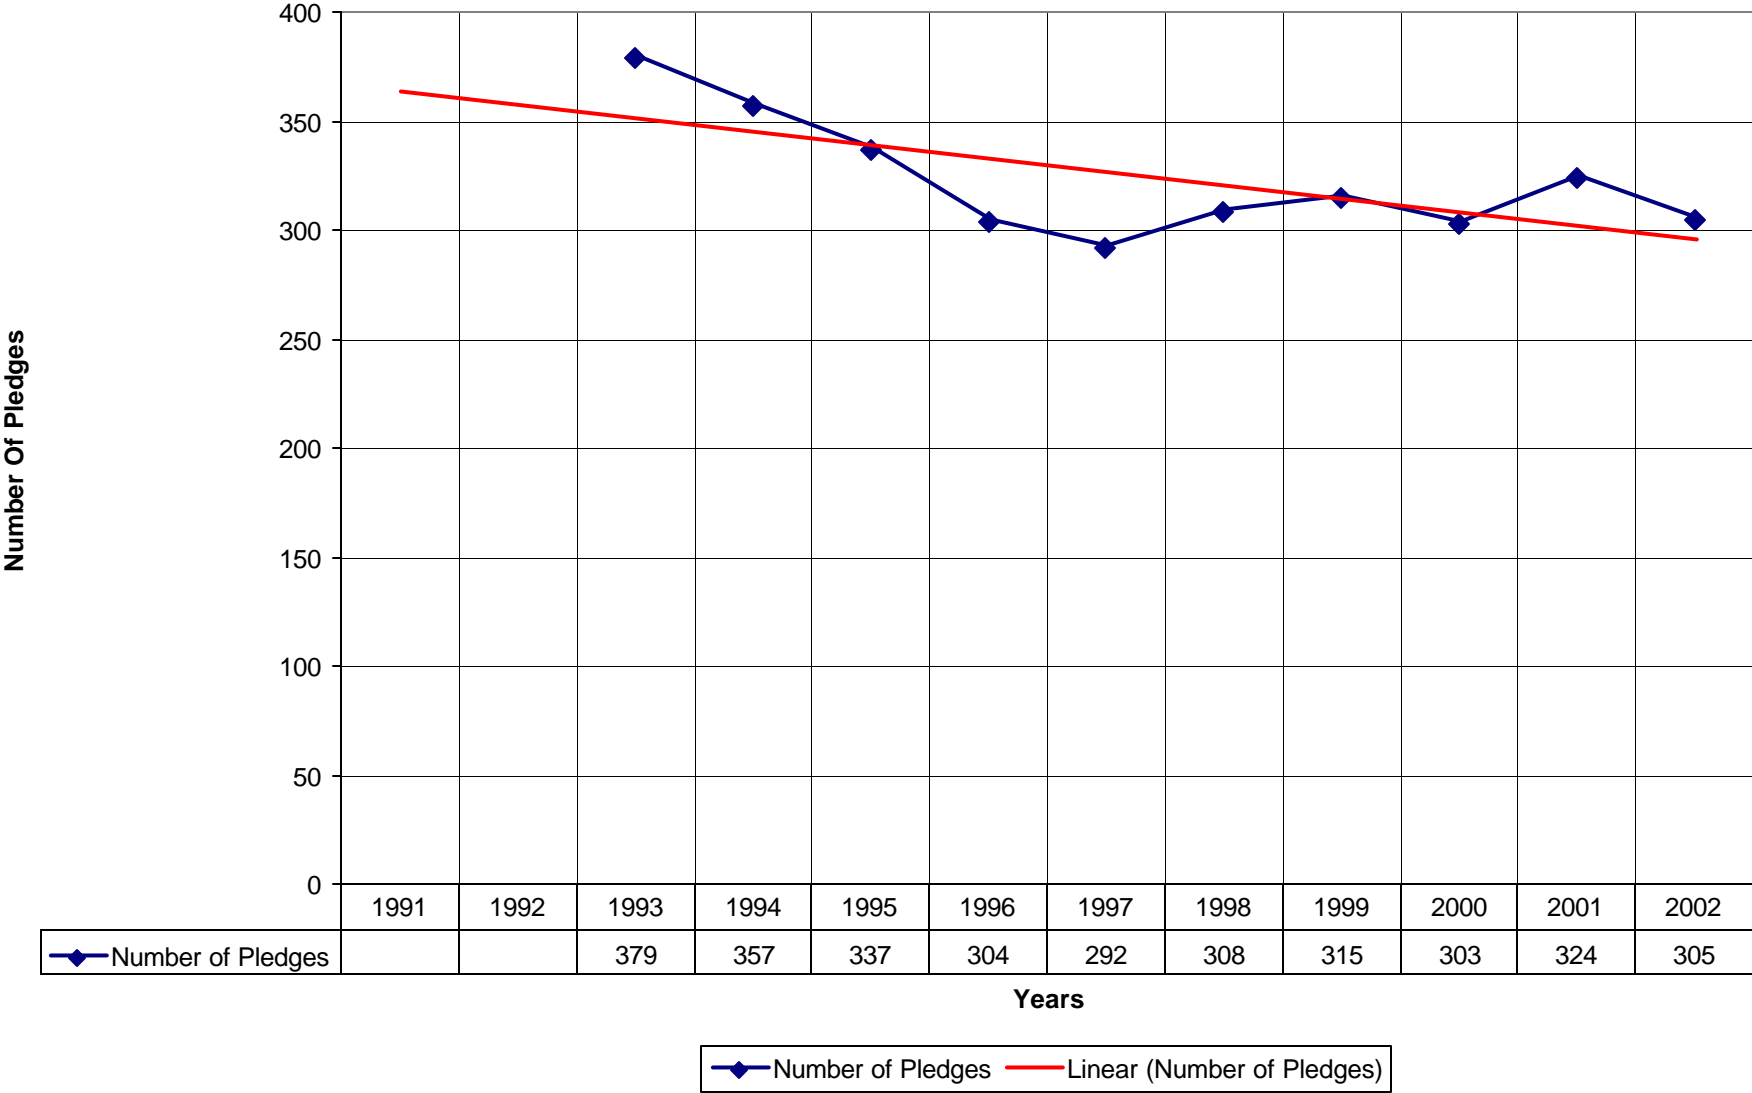

### 2030 St. Paul's Episcopal Church SPB

◆ Average Sunday Attendance 
 ■ EasterAttendance 
 — Linear (Average Sunday Attendance) 
 — Linear (EasterAttendance)

2030 St. Paul's Episcopal Church SPB

2030 St. Paul's Episcopal Church SPB

2030 St. Paul's Episcopal Church SPB

◆ Amt Pledge Payments from Congregation — Linear (Amt Pledge Payments from Congregation)

2030 St. Paul's Episcopal Church SPB

2030 St. Paul's Episcopal Church SPB

◆ Average Sunday Attendance 
 — Linear (Average Sunday Attendance)

### 2030 St. Paul's Episcopal Church SPB

◆ Average Sunday Attendance   ■ EasterAttendance   — Linear (Average Sunday Attendance)   — Linear (EasterAttendance)

2030 St. Paul's Episcopal Church SPB

◆ EasterAttendance — Linear (EasterAttendance)