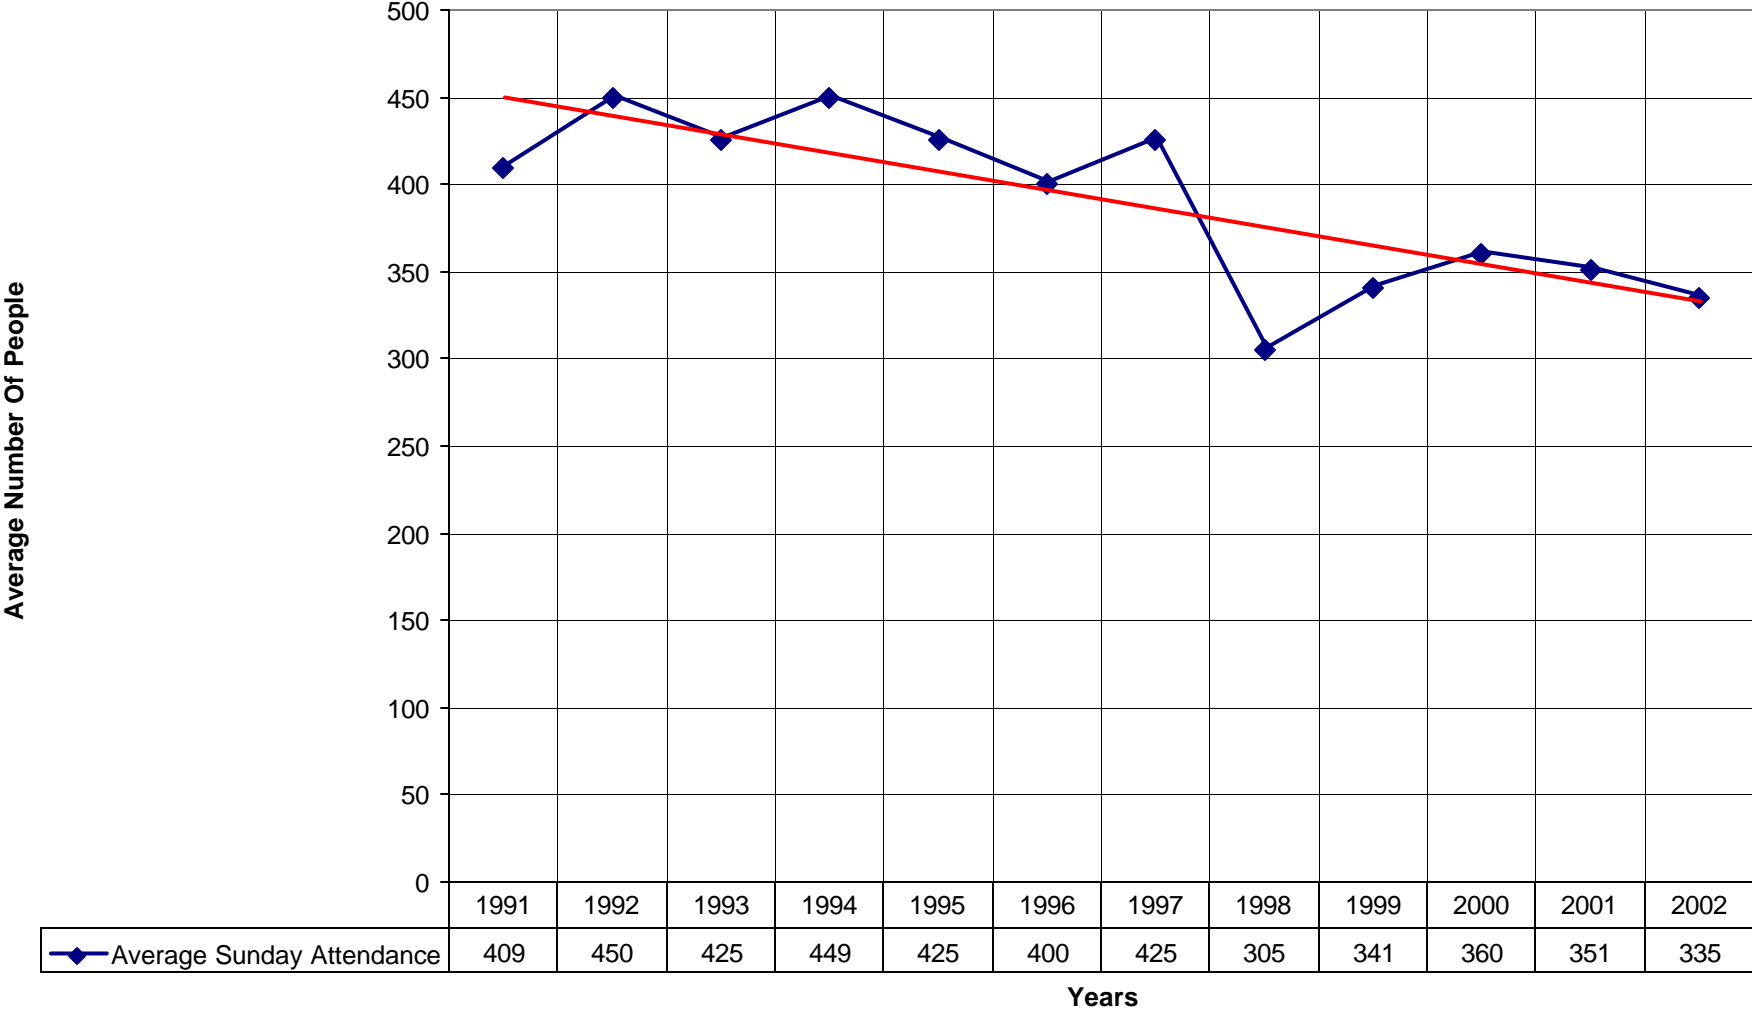

### 2030 St. Paul's Episcopal Church SPB

◆ Average Sunday Attendance 
 ■ EasterAttendance 
 — Linear (Average Sunday Attendance) 
 — Linear (EasterAttendance)

2030 St. Paul's Episcopal Church SPB

2030 St. Paul's Episcopal Church SPB

2030 St. Paul's Episcopal Church SPB

◆ Amt Pledge Payments from Congregation — Linear (Amt Pledge Payments from Congregation)

2030 St. Paul's Episcopal Church SPB

2030 St. Paul's Episcopal Church SPB

◆ Average Sunday Attendance 
 — Linear (Average Sunday Attendance)

### 2030 St. Paul's Episcopal Church SPB

◆ Average Sunday Attendance   ■ EasterAttendance   — Linear (Average Sunday Attendance)   — Linear (EasterAttendance)

2030 St. Paul's Episcopal Church SPB

◆ EasterAttendance — Linear (EasterAttendance)