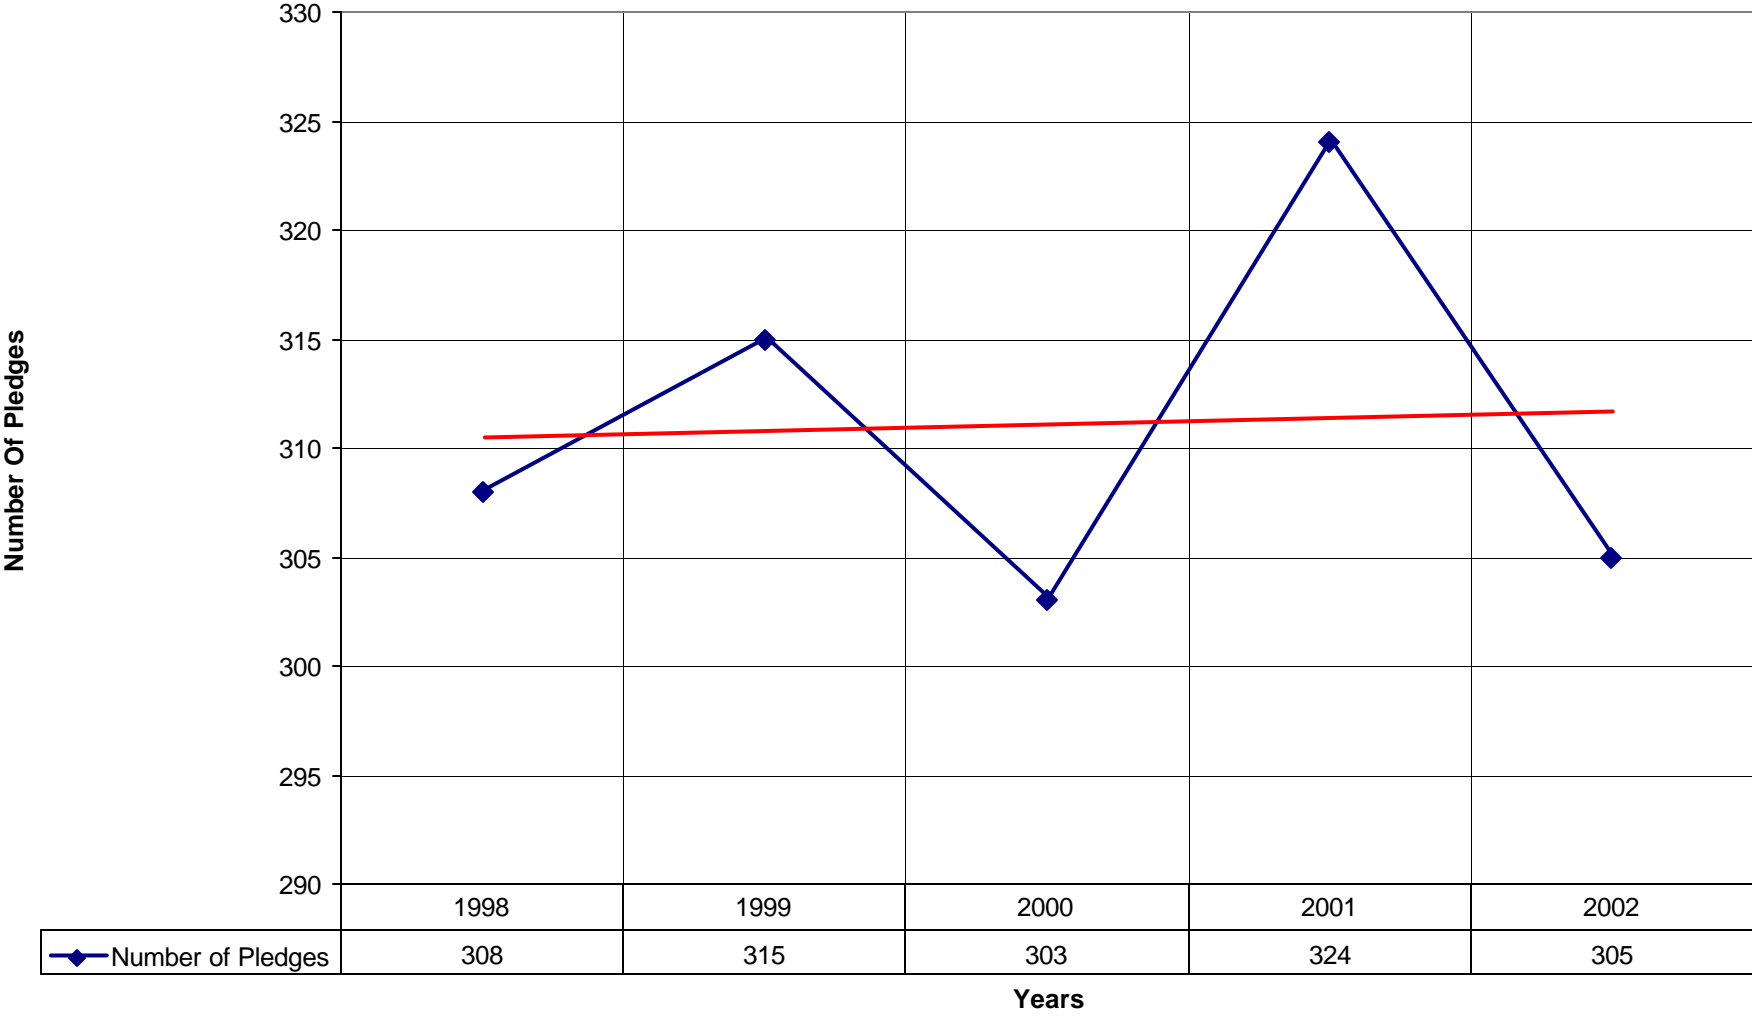

### 2030 St. Paul's Episcopal Church SPB

◆ Average Sunday Attendance   ■ EasterAttendance   — Linear (Average Sunday Attendance)   — Linear (EasterAttendance)

2030 St. Paul's Episcopal Church SPB

◆ EasterAttendance — Linear (EasterAttendance)

2030 St. Paul's Episcopal Church SPB

Number of Baptism Linear (Number of Baptism)

2030 St. Paul's Episcopal Church SPB

◆ Amt Pledge Payments from Congregation — Linear (Amt Pledge Payments from Congregation)

2030 St. Paul's Episcopal Church SPB

◆ Number of Pledges — Linear (Number of Pledges)

2030 St. Paul's Episcopal Church SPB