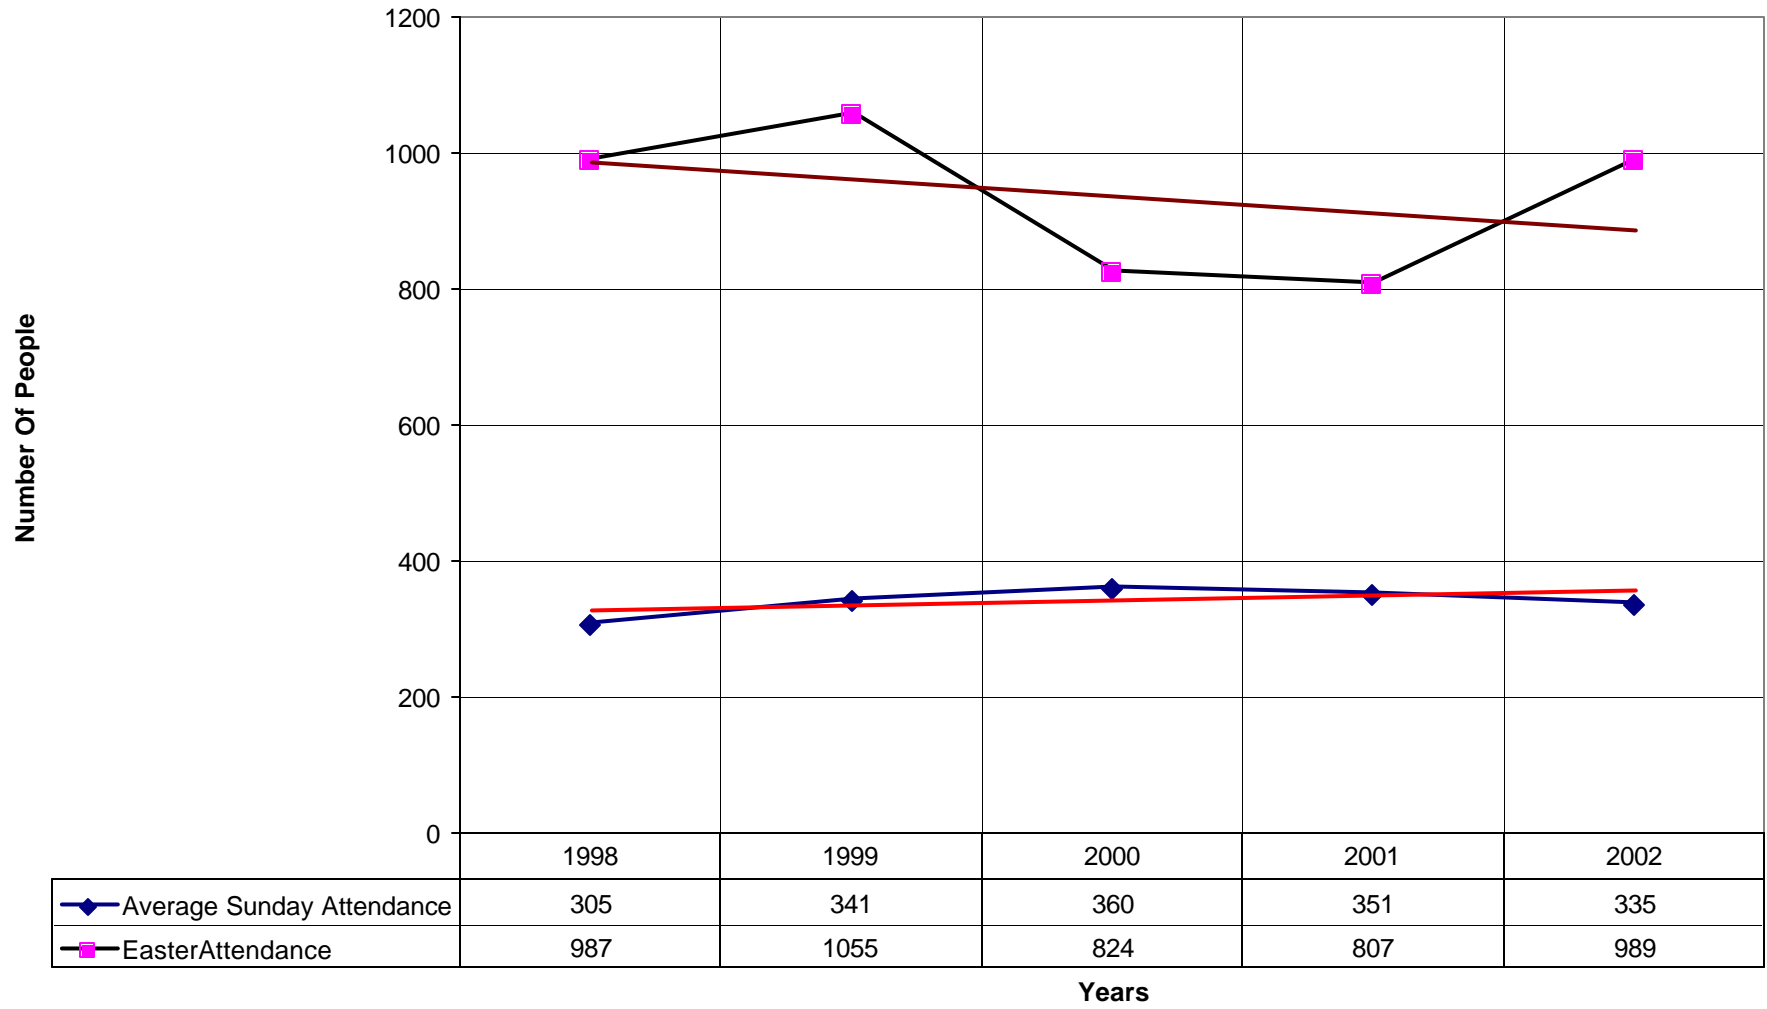

### 2030 St. Paul's Episcopal Church SPB

◆ Average Sunday Attendance 
 ■ EasterAttendance 
 — Linear (Average Sunday Attendance) 
 — Linear (EasterAttendance)

2030 St. Paul's Episcopal Church SPB

2030 St. Paul's Episcopal Church SPB

2030 St. Paul's Episcopal Church SPB

◆ Amt Pledge Payments from Congregation — Linear (Amt Pledge Payments from Congregation)

2030 St. Paul's Episcopal Church SPB

2030 St. Paul's Episcopal Church SPB

◆ Average Sunday Attendance 
 — Linear (Average Sunday Attendance)

### 2030 St. Paul's Episcopal Church SPB

◆ Average Sunday Attendance   ■ EasterAttendance   — Linear (Average Sunday Attendance)   — Linear (EasterAttendance)

2030 St. Paul's Episcopal Church SPB

◆ EasterAttendance — Linear (EasterAttendance)