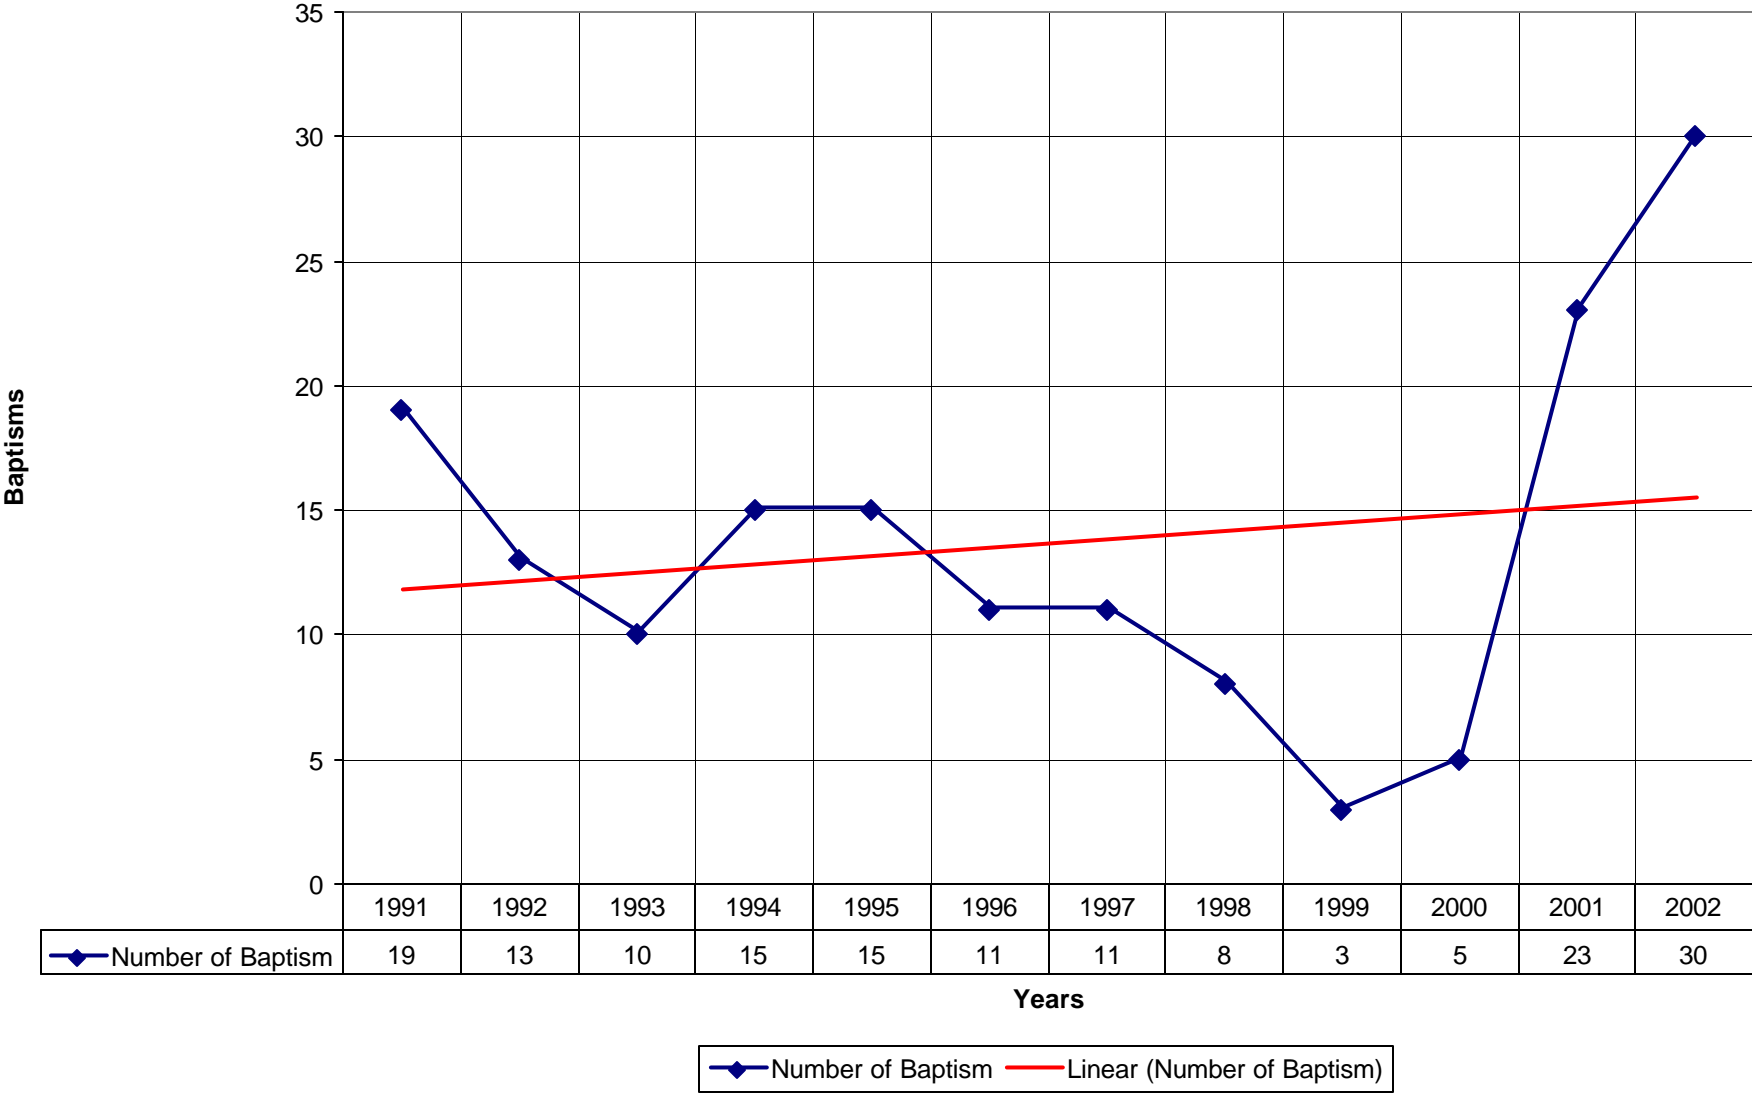

### 2030 St. Paul's Episcopal Church SPB

◆ Average Sunday Attendance 
 ■ EasterAttendance 
 — Linear (Average Sunday Attendance) 
 — Linear (EasterAttendance)

2030 St. Paul's Episcopal Church SPB

2030 St. Paul's Episcopal Church SPB

2030 St. Paul's Episcopal Church SPB

◆ Amt Pledge Payments from Congregation — Linear (Amt Pledge Payments from Congregation)

2030 St. Paul's Episcopal Church SPB

2030 St. Paul's Episcopal Church SPB

◆ Average Sunday Attendance 
 — Linear (Average Sunday Attendance)

### 2030 St. Paul's Episcopal Church SPB

◆ Average Sunday Attendance   ■ EasterAttendance   — Linear (Average Sunday Attendance)   — Linear (EasterAttendance)

2030 St. Paul's Episcopal Church SPB

◆ EasterAttendance — Linear (EasterAttendance)