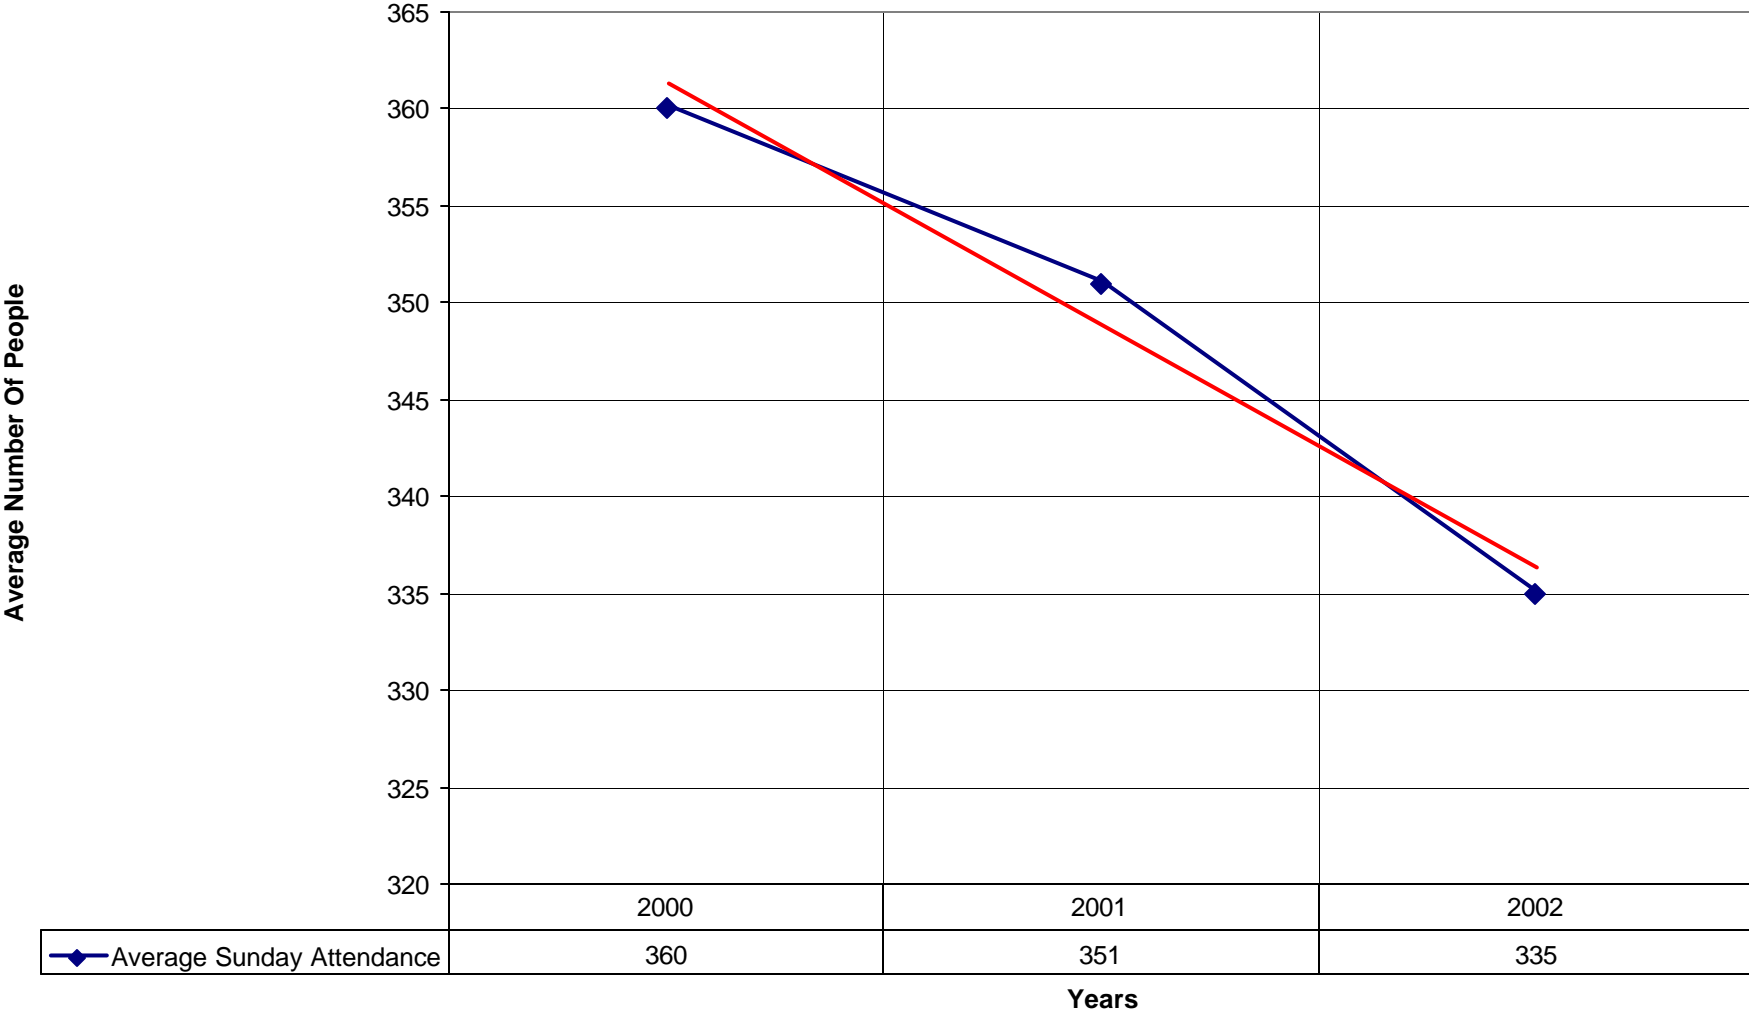

### 2030 St. Paul's Episcopal Church SPB

◆ Average Sunday Attendance 
 ■ EasterAttendance 
 — Linear (Average Sunday Attendance) 
 — Linear (EasterAttendance)

2030 St. Paul's Episcopal Church SPB

EasterAttendance Linear (EasterAttendance)

2030 St. Paul's Episcopal Church SPB

2030 St. Paul's Episcopal Church SPB

◆ Amt Pledge Payments from Congregation — Linear (Amt Pledge Payments from Congregation)

2030 St. Paul's Episcopal Church SPB

Number of Pledges Linear (Number of Pledges)

2030 St. Paul's Episcopal Church SPB

◆ Average Sunday Attendance — Linear (Average Sunday Attendance)