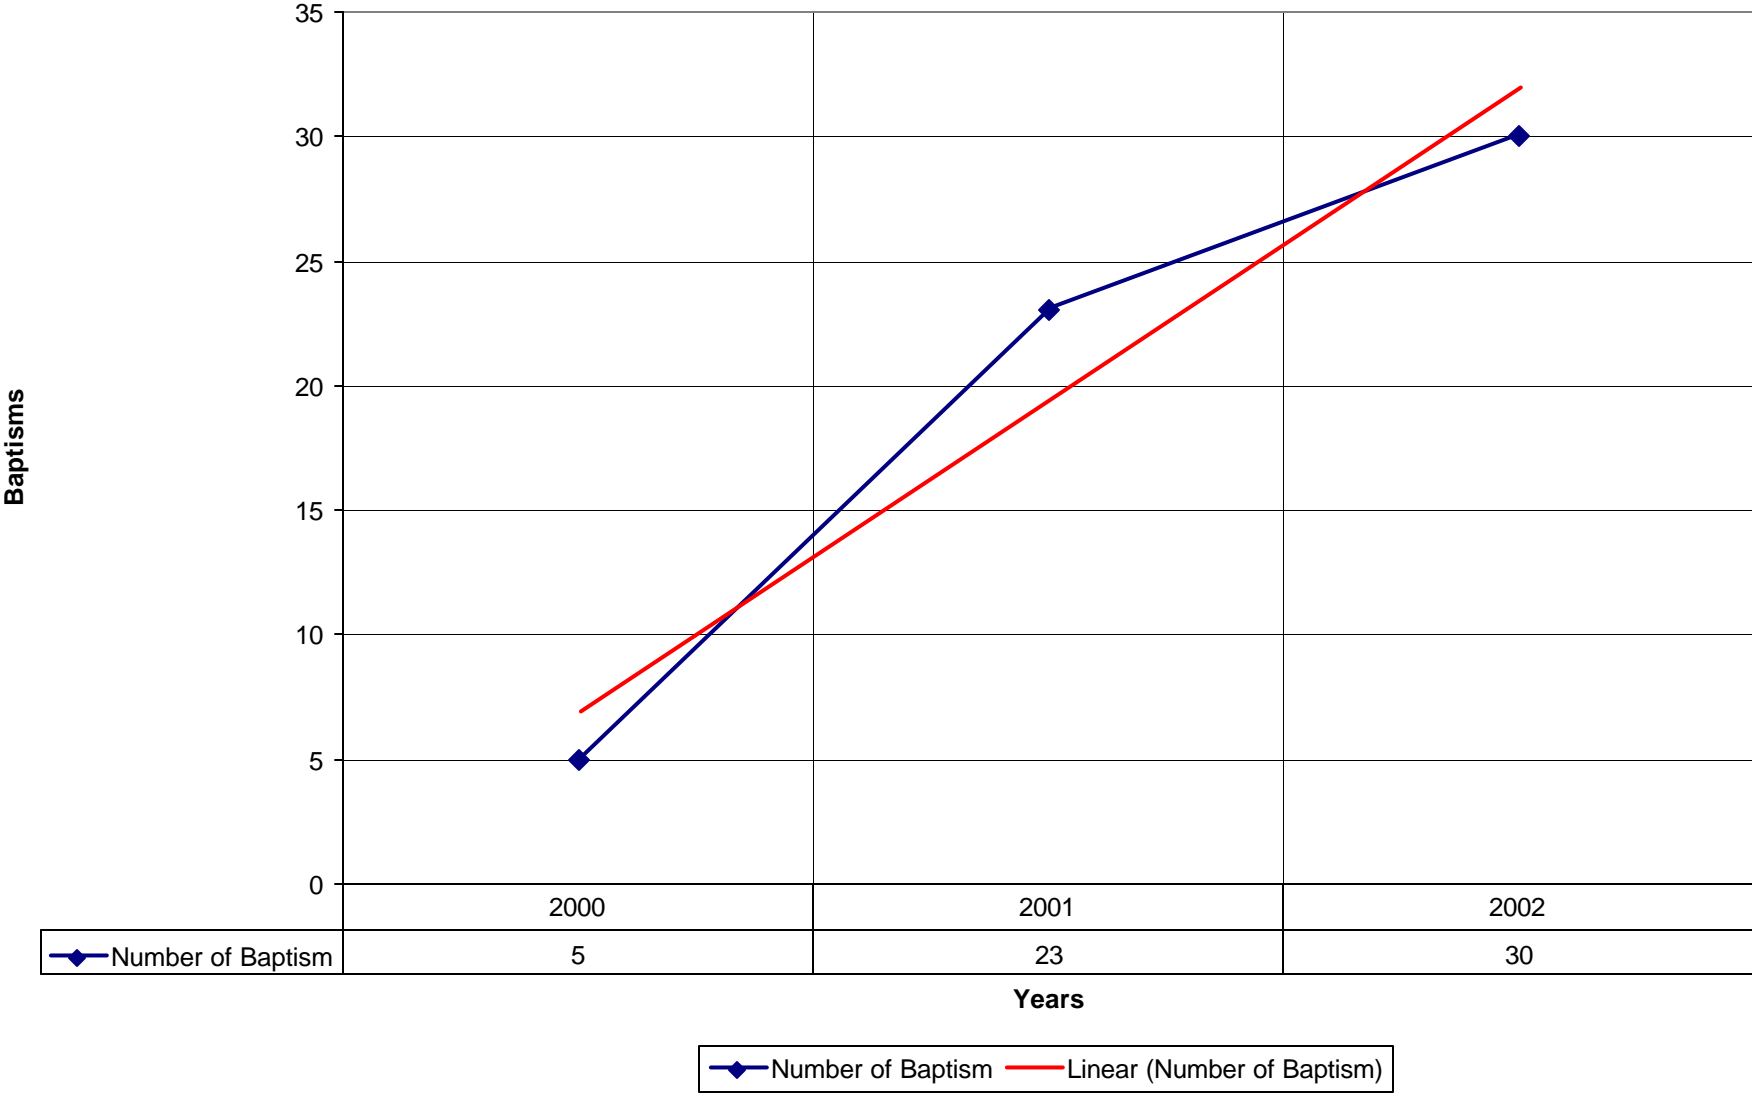

2030 St. Paul's Episcopal Church SPB