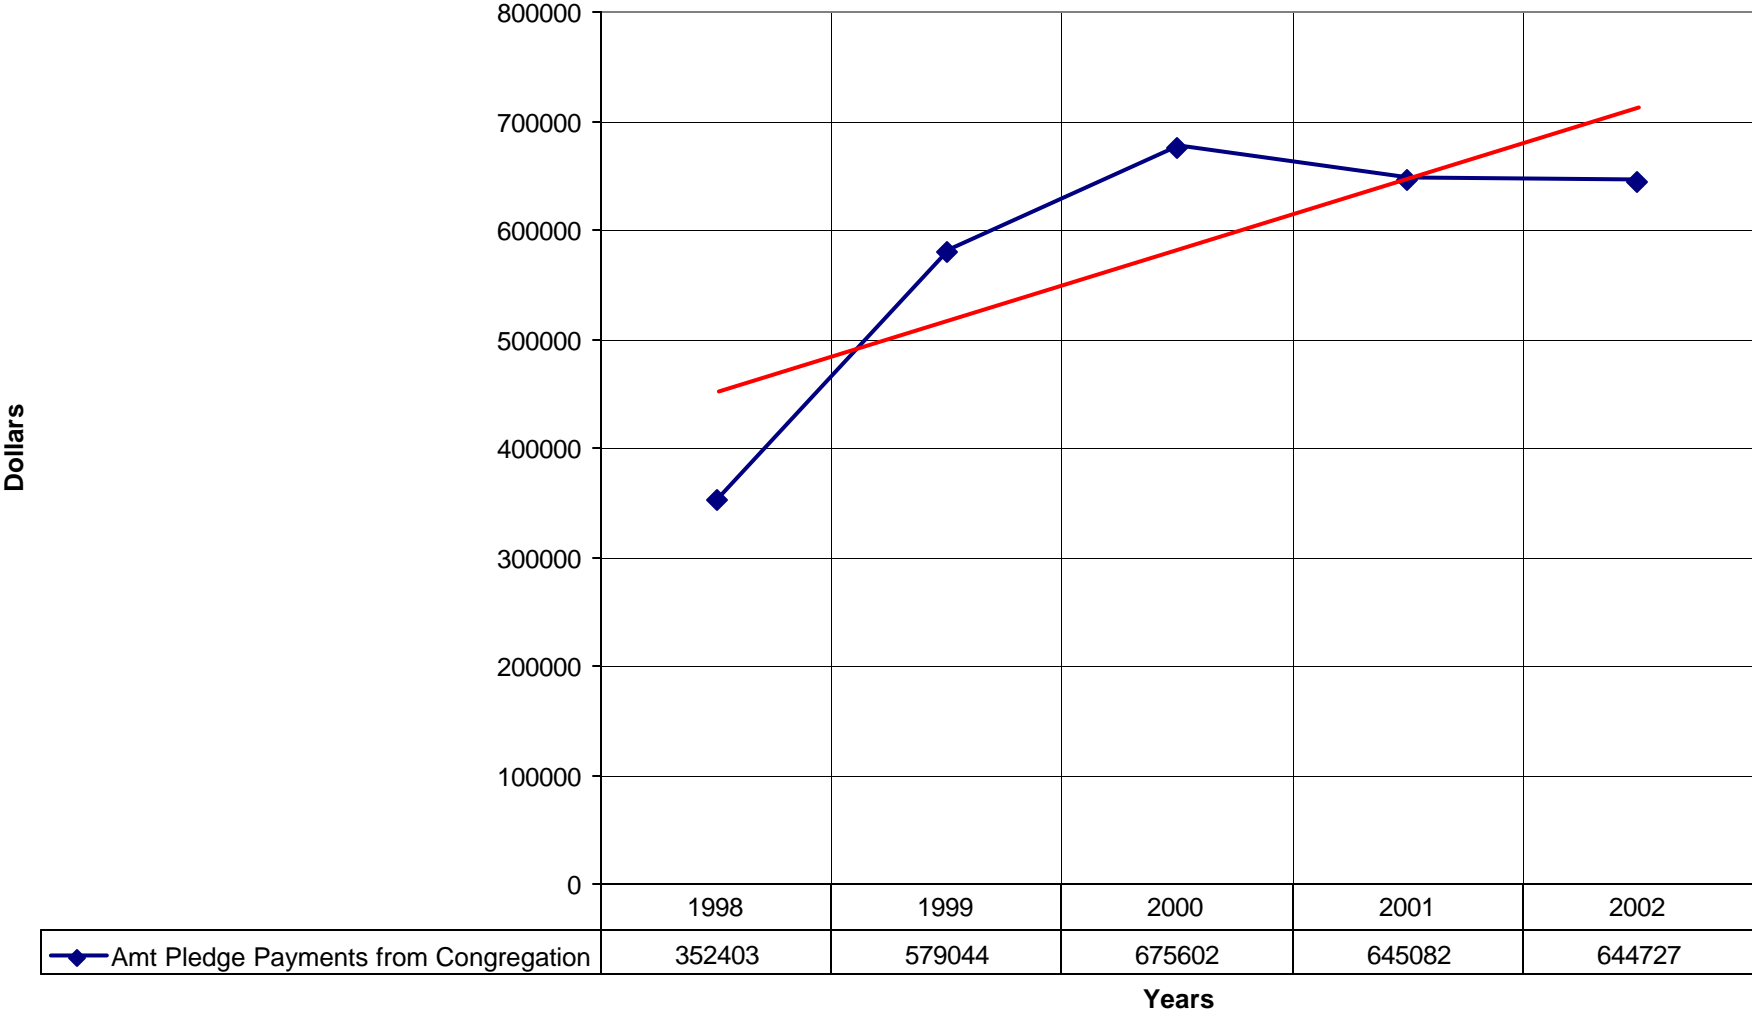

### 2030 St. Paul's Episcopal Church SPB

◆ Average Sunday Attendance 
 ■ EasterAttendance 
 — Linear (Average Sunday Attendance) 
 — Linear (EasterAttendance)

2030 St. Paul's Episcopal Church SPB

2030 St. Paul's Episcopal Church SPB

### 2030 St. Paul's Episcopal Church SPB

◆ Average Sunday Attendance   ■ EasterAttendance   — Linear (Average Sunday Attendance)   — Linear (EasterAttendance)

2030 St. Paul's Episcopal Church SPB

◆ EasterAttendance — Linear (EasterAttendance)

2030 St. Paul's Episcopal Church SPB

Number of Baptism Linear (Number of Baptism)

2030 St. Paul's Episcopal Church SPB

◆ Amt Pledge Payments from Congregation — Linear (Amt Pledge Payments from Congregation)