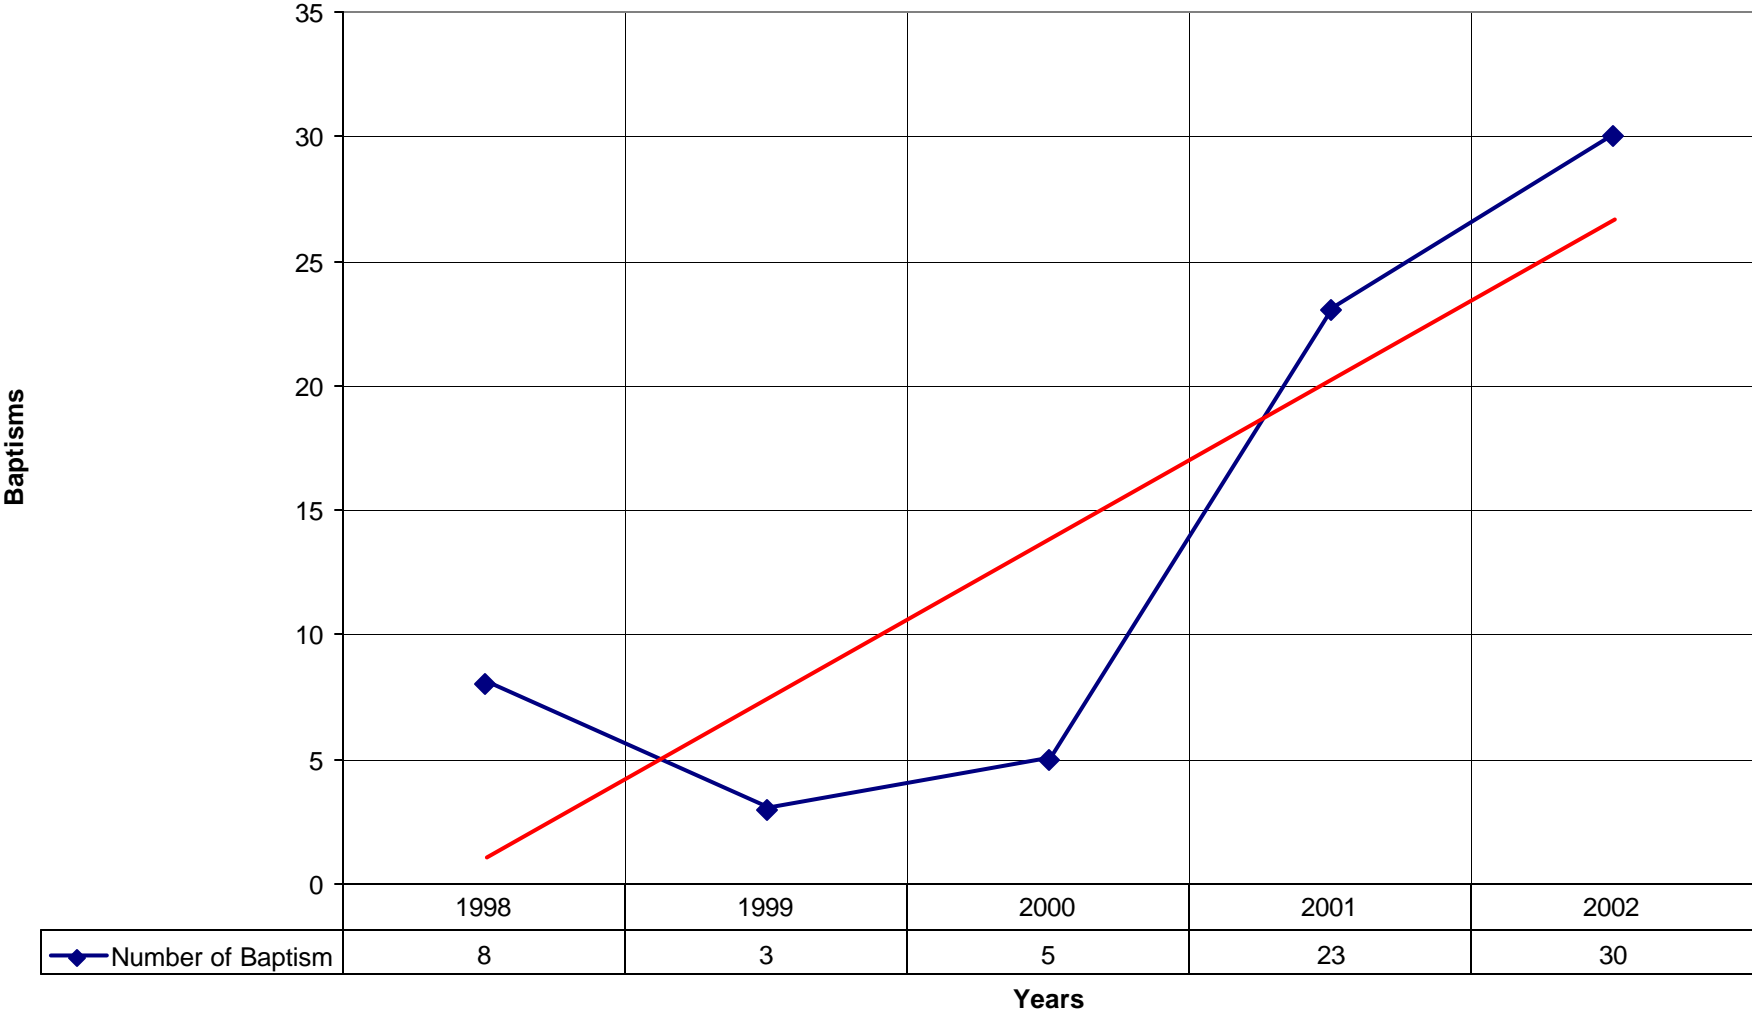

### 2030 St. Paul's Episcopal Church SPB

◆ Average Sunday Attendance 
 ■ EasterAttendance 
 — Linear (Average Sunday Attendance) 
 — Linear (EasterAttendance)

2030 St. Paul's Episcopal Church SPB

2030 St. Paul's Episcopal Church SPB

### 2030 St. Paul's Episcopal Church SPB

◆ Average Sunday Attendance   ■ EasterAttendance   — Linear (Average Sunday Attendance)   — Linear (EasterAttendance)

2030 St. Paul's Episcopal Church SPB

◆ EasterAttendance — Linear (EasterAttendance)

2030 St. Paul's Episcopal Church SPB

Number of Baptism Linear (Number of Baptism)

2030 St. Paul's Episcopal Church SPB

◆ Amt Pledge Payments from Congregation — Linear (Amt Pledge Payments from Congregation)