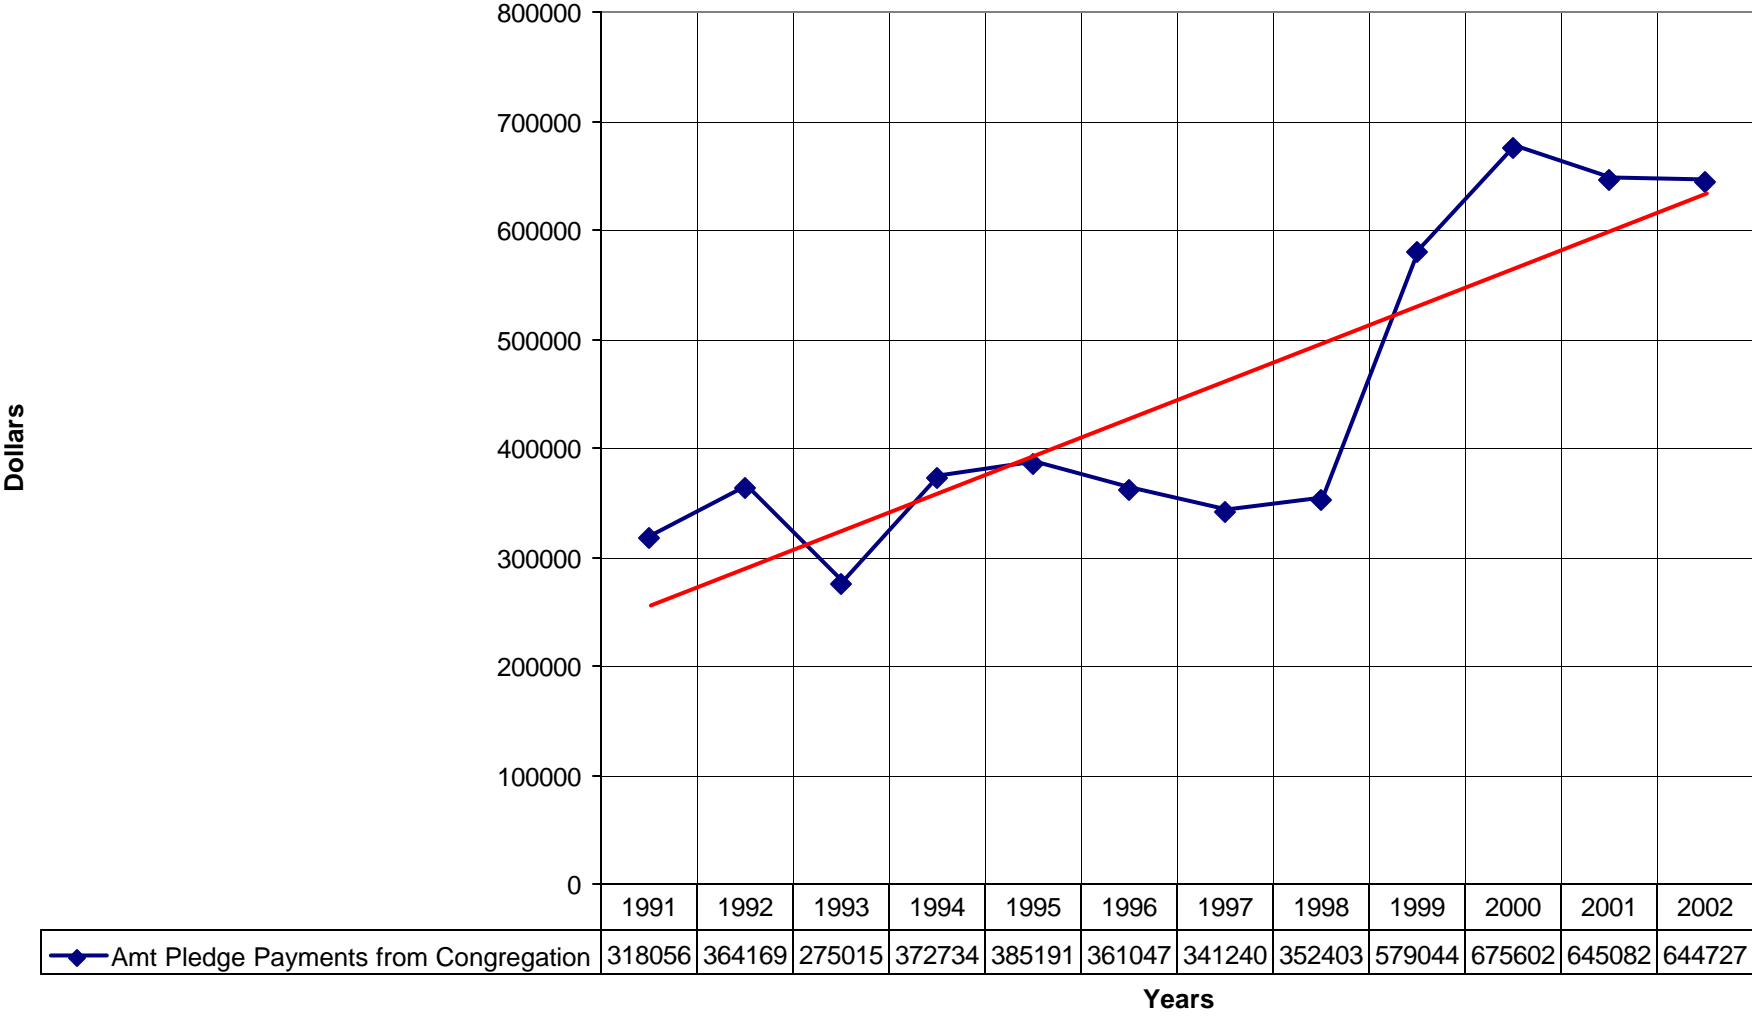

### 2030 St. Paul's Episcopal Church SPB

◆ Average Sunday Attendance 
 ■ EasterAttendance 
 — Linear (Average Sunday Attendance) 
 — Linear (EasterAttendance)

2030 St. Paul's Episcopal Church SPB

2030 St. Paul's Episcopal Church SPB

2030 St. Paul's Episcopal Church SPB

◆ Amt Pledge Payments from Congregation — Linear (Amt Pledge Payments from Congregation)

2030 St. Paul's Episcopal Church SPB

2030 St. Paul's Episcopal Church SPB

◆ Average Sunday Attendance 
 — Linear (Average Sunday Attendance)

### 2030 St. Paul's Episcopal Church SPB

◆ Average Sunday Attendance   ■ EasterAttendance   — Linear (Average Sunday Attendance)   — Linear (EasterAttendance)

2030 St. Paul's Episcopal Church SPB

◆ EasterAttendance — Linear (EasterAttendance)