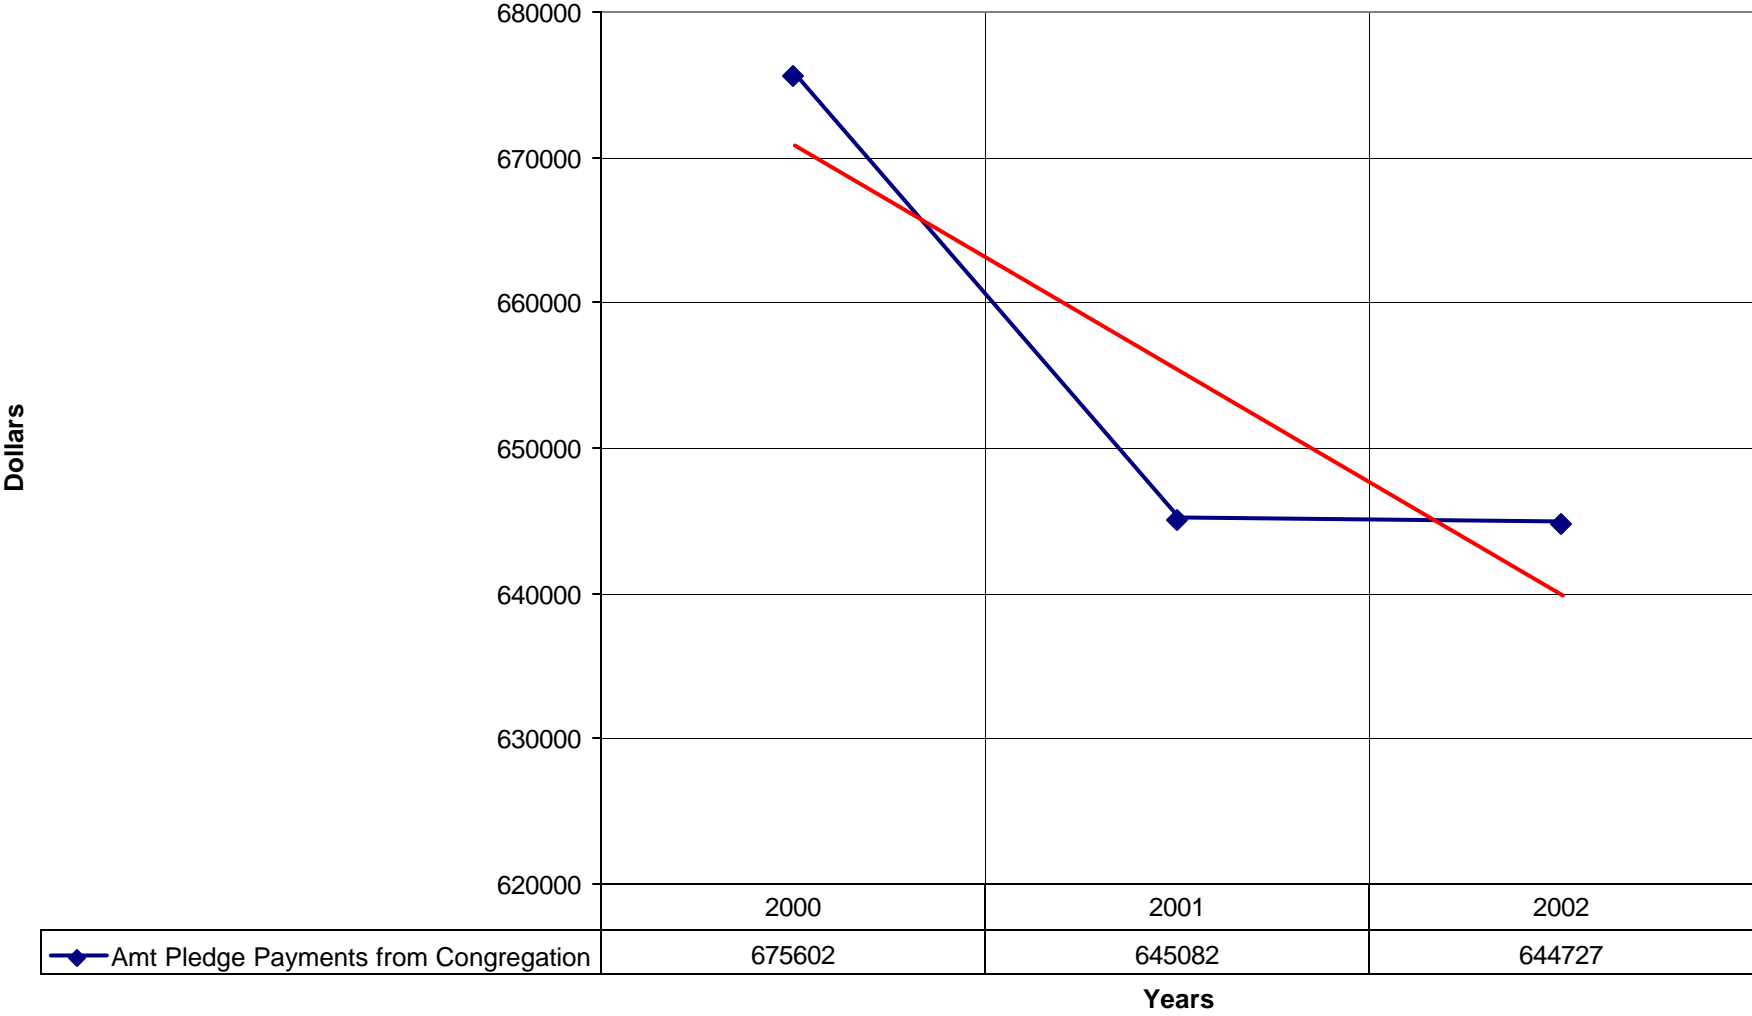

2030 St. Paul's Episcopal Church SPB

◆ Number of Pledges — Linear (Number of Pledges)

2030 St. Paul's Episcopal Church SPB

### 2030 St. Paul's Episcopal Church SPB

◆ Average Sunday Attendance 
 ■ EasterAttendance 
 — Linear (Average Sunday Attendance) 
 — Linear (EasterAttendance)

2030 St. Paul's Episcopal Church SPB

EasterAttendance Linear (EasterAttendance)

2030 St. Paul's Episcopal Church SPB

2030 St. Paul's Episcopal Church SPB

◆ Amt Pledge Payments from Congregation — Linear (Amt Pledge Payments from Congregation)

2030 St. Paul's Episcopal Church SPB

Number of Pledges Linear (Number of Pledges)

2030 St. Paul's Episcopal Church SPB

◆ Average Sunday Attendance — Linear (Average Sunday Attendance)