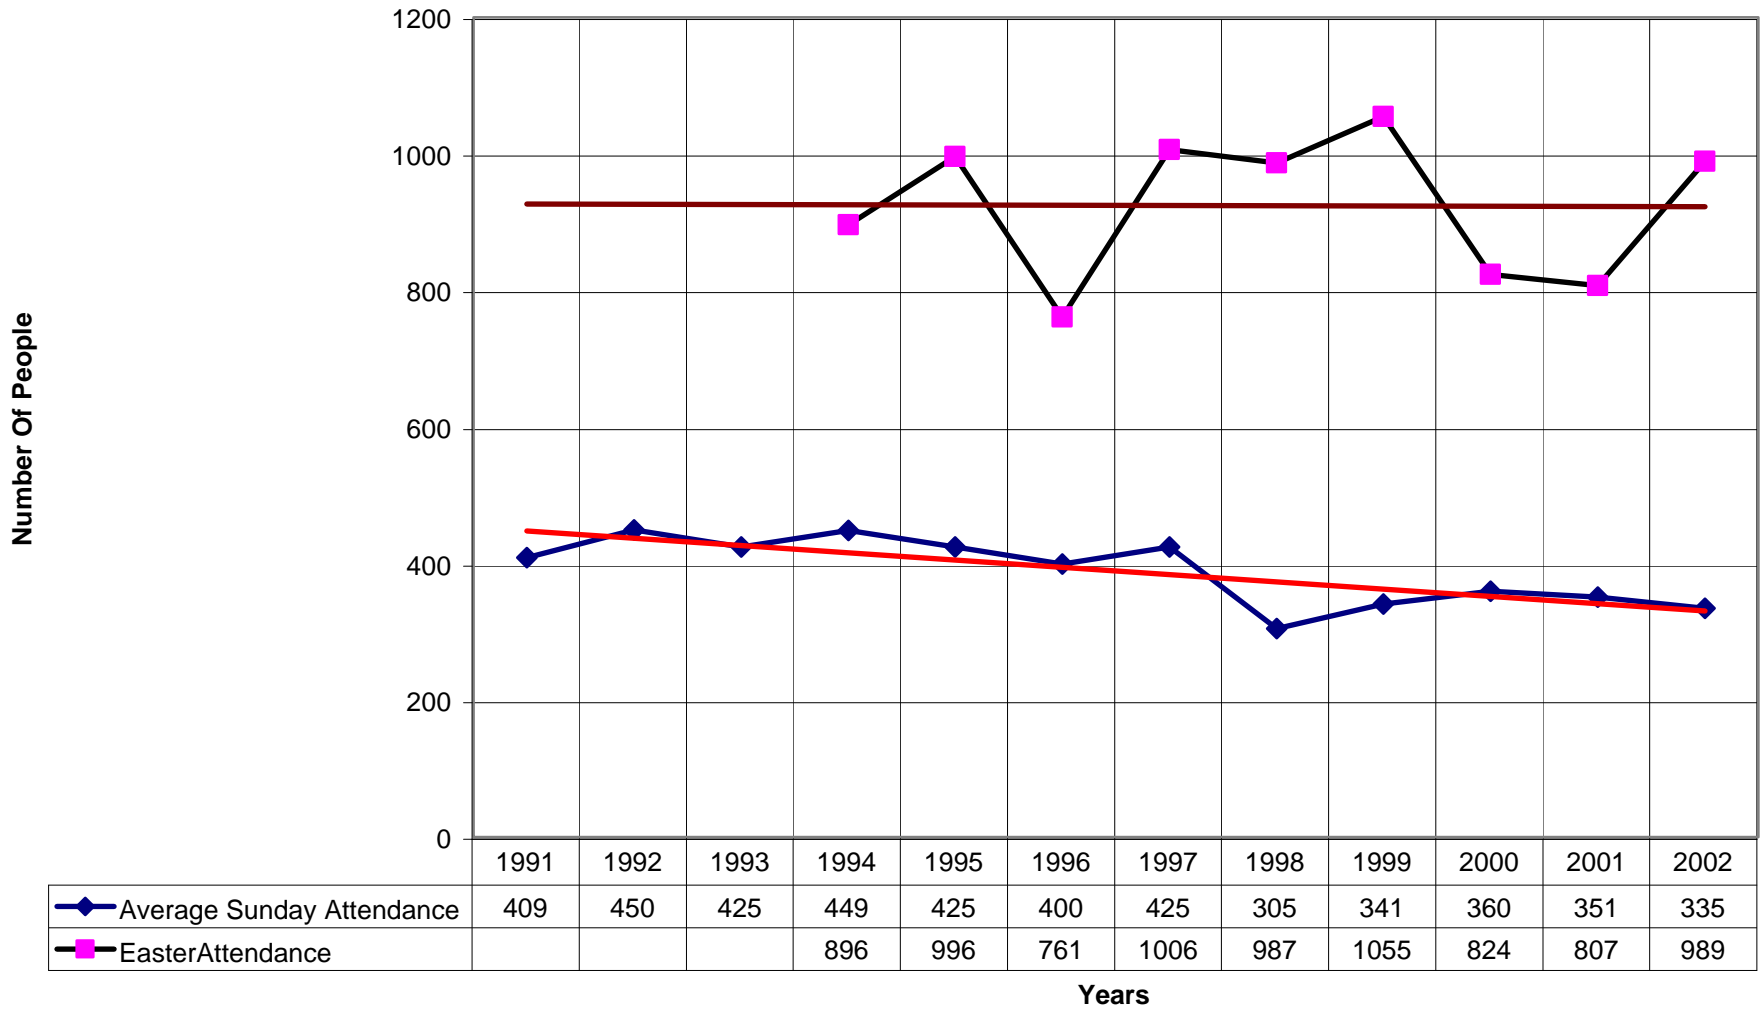

### 2030 St. Paul's Episcopal Church SPB

◆ Average Sunday Attendance 
 ■ EasterAttendance 
 — Linear (Average Sunday Attendance) 
 — Linear (EasterAttendance)

2030 St. Paul's Episcopal Church SPB

2030 St. Paul's Episcopal Church SPB

2030 St. Paul's Episcopal Church SPB

◆ Amt Pledge Payments from Congregation — Linear (Amt Pledge Payments from Congregation)

2030 St. Paul's Episcopal Church SPB

2030 St. Paul's Episcopal Church SPB

◆ Average Sunday Attendance 
 — Linear (Average Sunday Attendance)

### 2030 St. Paul's Episcopal Church SPB

◆ Average Sunday Attendance   ■ EasterAttendance   — Linear (Average Sunday Attendance)   — Linear (EasterAttendance)

2030 St. Paul's Episcopal Church SPB

◆ EasterAttendance — Linear (EasterAttendance)