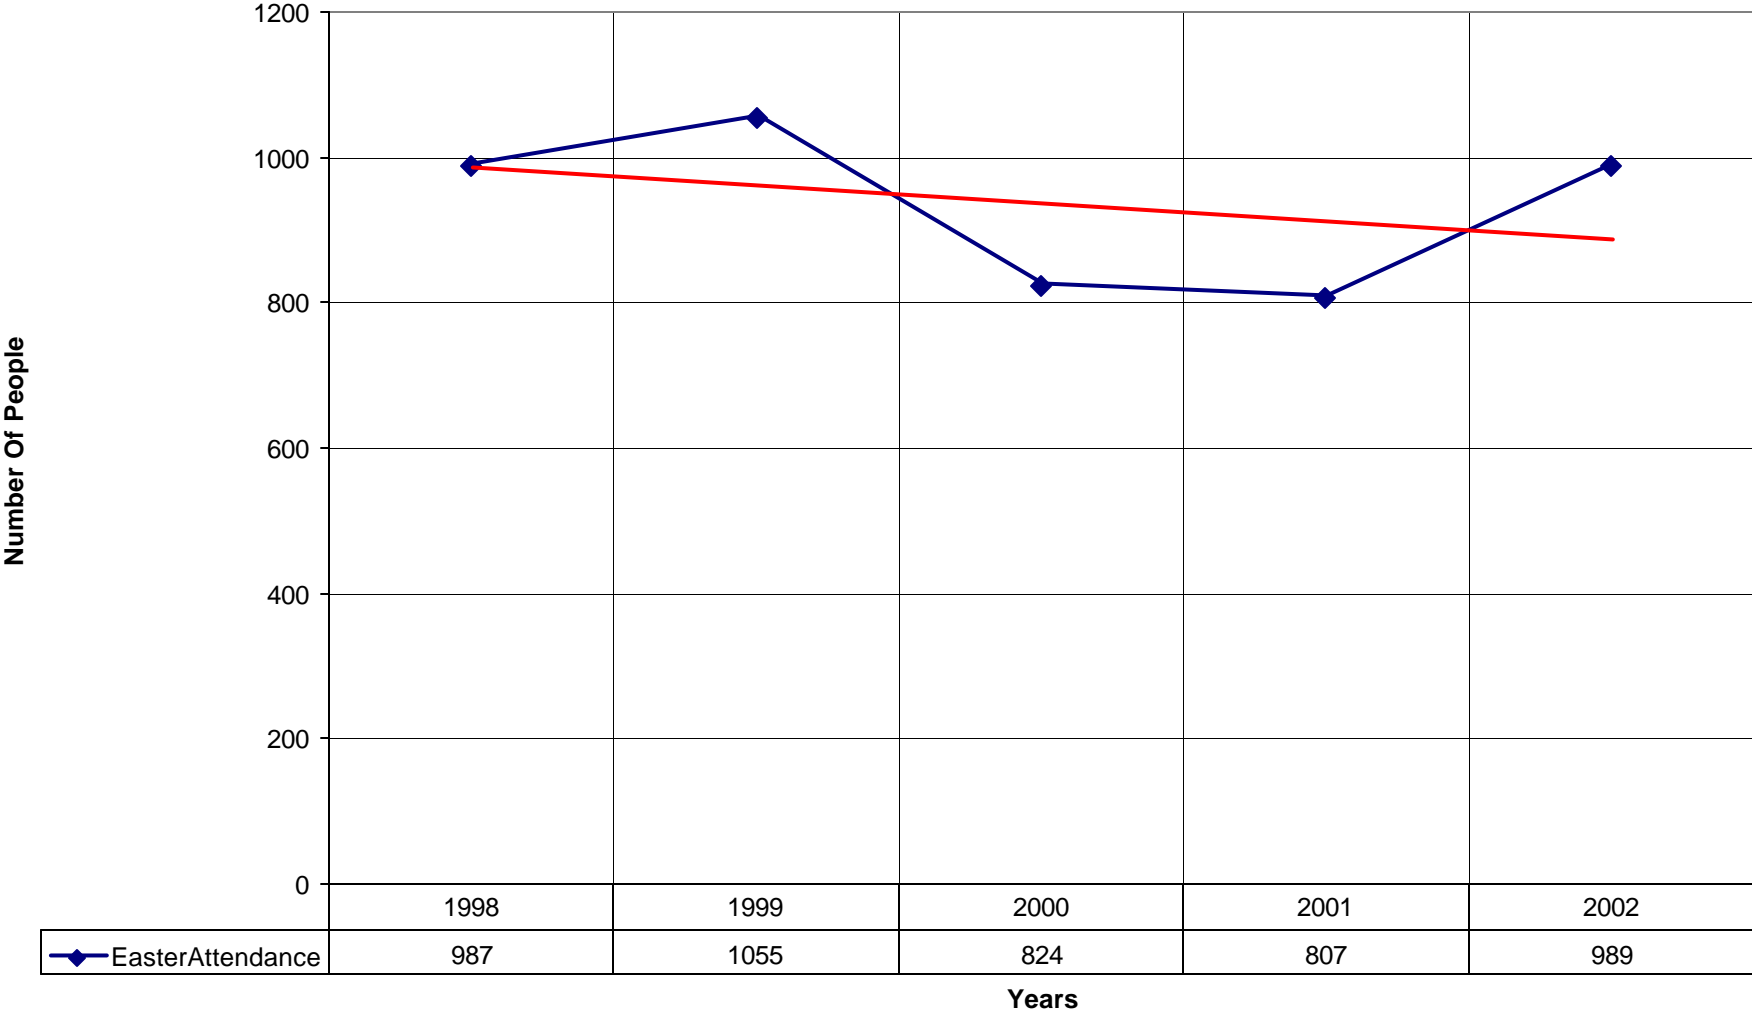

### 2030 St. Paul's Episcopal Church SPB

◆ Average Sunday Attendance 
 ■ EasterAttendance 
 — Linear (Average Sunday Attendance) 
 — Linear (EasterAttendance)

2030 St. Paul's Episcopal Church SPB

2030 St. Paul's Episcopal Church SPB

2030 St. Paul's Episcopal Church SPB

◆ Amt Pledge Payments from Congregation — Linear (Amt Pledge Payments from Congregation)

2030 St. Paul's Episcopal Church SPB

2030 St. Paul's Episcopal Church SPB

◆ Average Sunday Attendance 
 — Linear (Average Sunday Attendance)

### 2030 St. Paul's Episcopal Church SPB

◆ Average Sunday Attendance   ■ EasterAttendance   — Linear (Average Sunday Attendance)   — Linear (EasterAttendance)

2030 St. Paul's Episcopal Church SPB

◆ EasterAttendance — Linear (EasterAttendance)