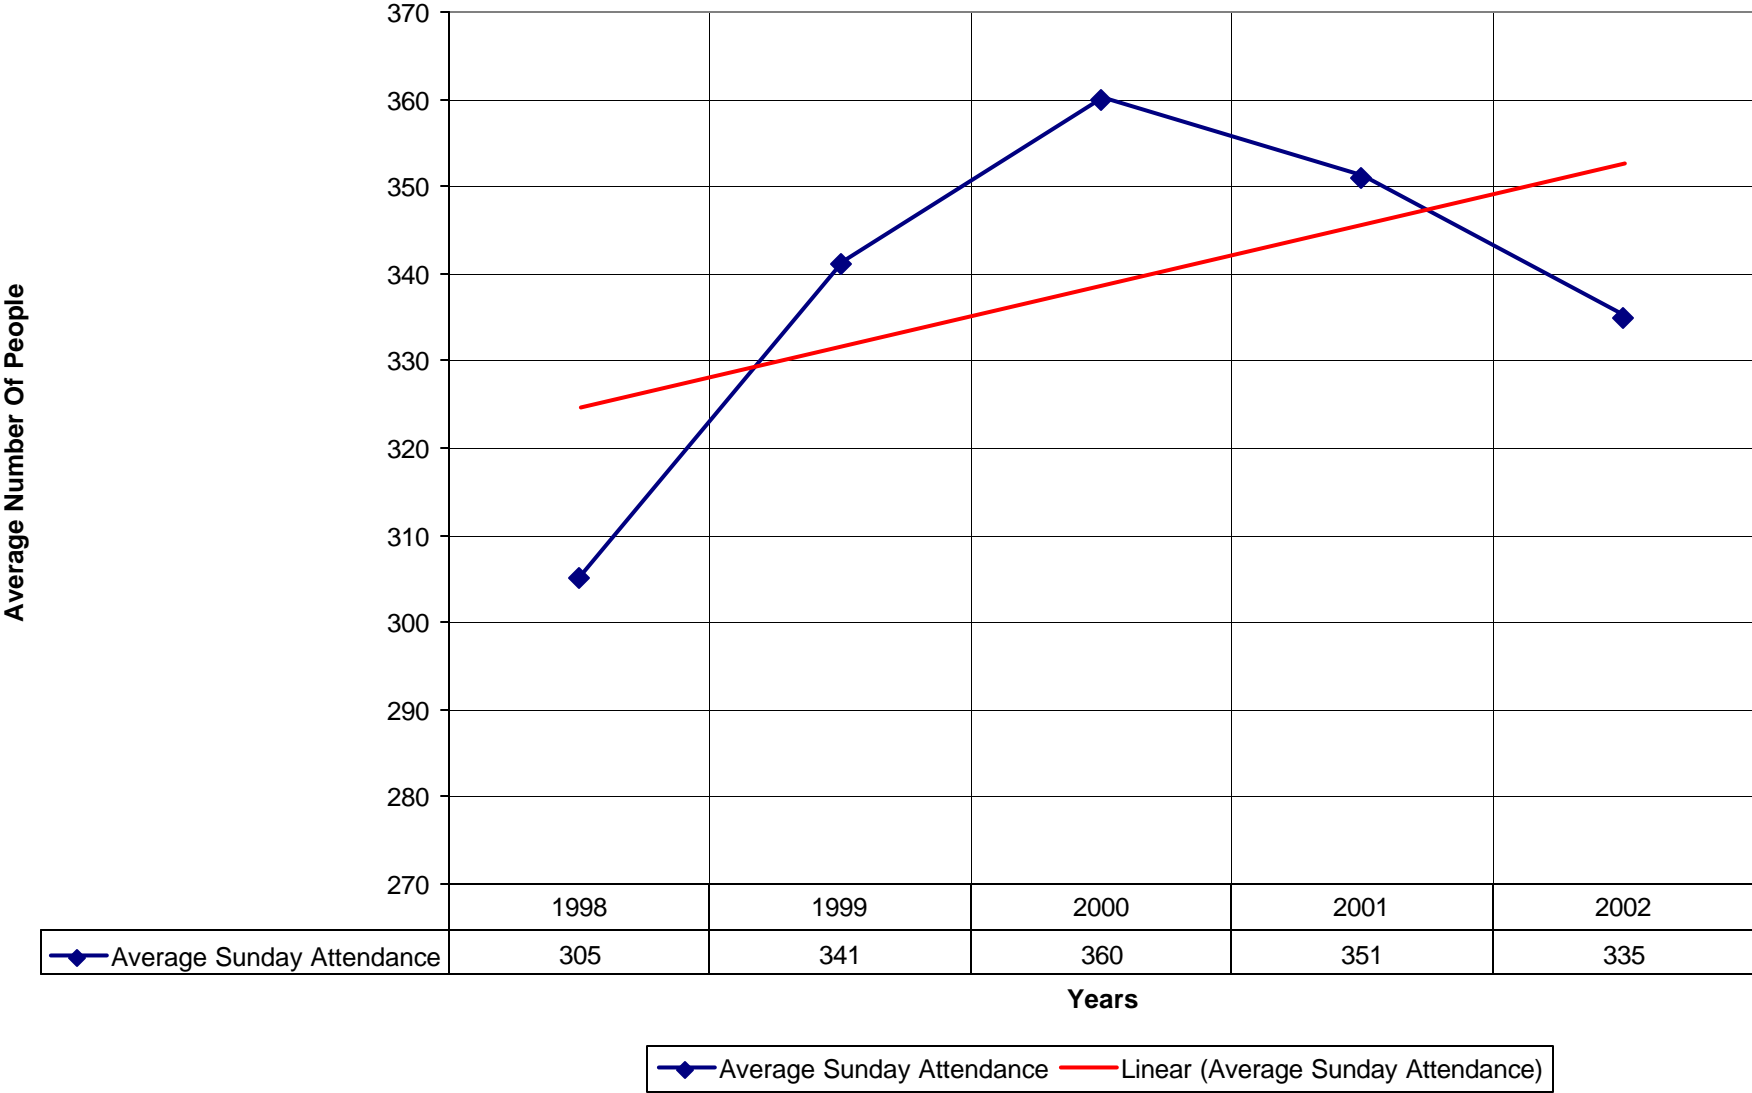

### 2030 St. Paul's Episcopal Church SPB

◆ Average Sunday Attendance 
 ■ EasterAttendance 
 — Linear (Average Sunday Attendance) 
 — Linear (EasterAttendance)

2030 St. Paul's Episcopal Church SPB

2030 St. Paul's Episcopal Church SPB

### 2030 St. Paul's Episcopal Church SPB

◆ Average Sunday Attendance   ■ EasterAttendance   — Linear (Average Sunday Attendance)   — Linear (EasterAttendance)

2030 St. Paul's Episcopal Church SPB

◆ EasterAttendance — Linear (EasterAttendance)

2030 St. Paul's Episcopal Church SPB

Number of Baptism Linear (Number of Baptism)

2030 St. Paul's Episcopal Church SPB

◆ Amt Pledge Payments from Congregation — Linear (Amt Pledge Payments from Congregation)

### 2030 St. Paul's Episcopal Church SPB

◆ Average Sunday Attendance 
 ■ EasterAttendance 
 — Linear (Average Sunday Attendance) 
 — Linear (EasterAttendance)

2030 St. Paul's Episcopal Church SPB

EasterAttendance Linear (EasterAttendance)