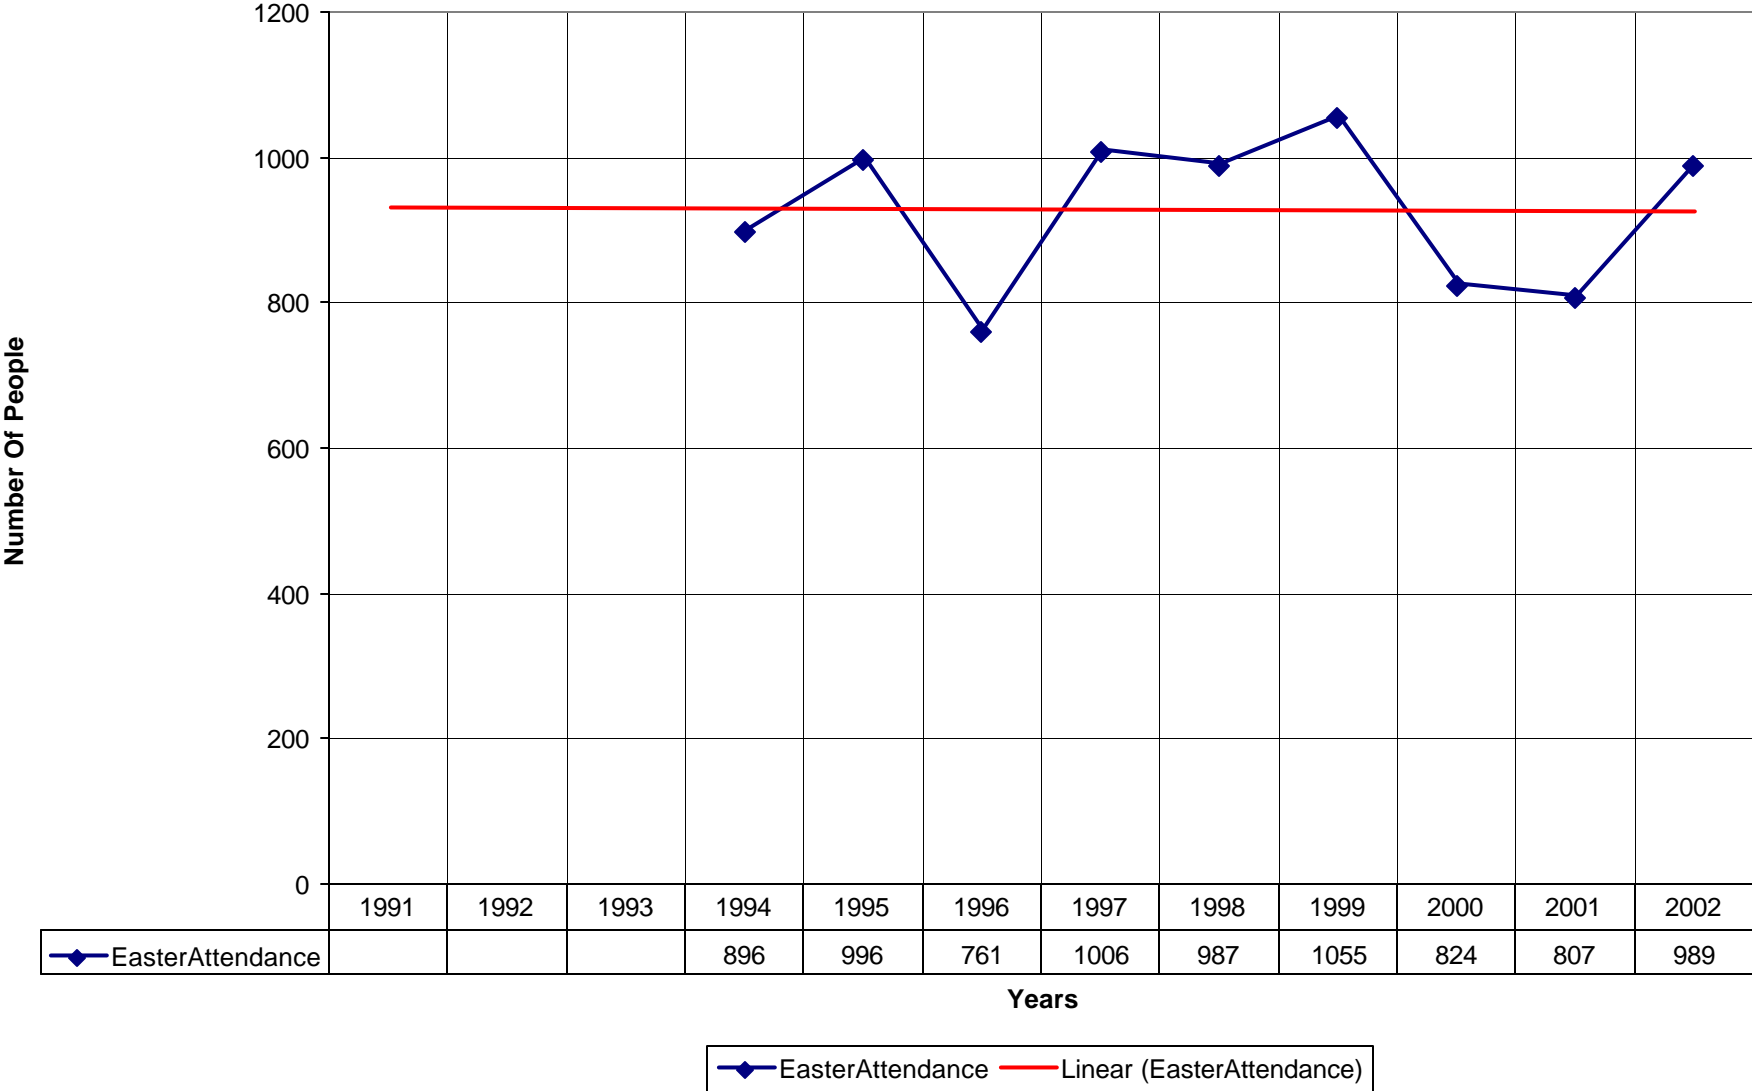

### 2030 St. Paul's Episcopal Church SPB

◆ Average Sunday Attendance 
 ■ EasterAttendance 
 — Linear (Average Sunday Attendance) 
 — Linear (EasterAttendance)

2030 St. Paul's Episcopal Church SPB

2030 St. Paul's Episcopal Church SPB

2030 St. Paul's Episcopal Church SPB

◆ Amt Pledge Payments from Congregation — Linear (Amt Pledge Payments from Congregation)

2030 St. Paul's Episcopal Church SPB

2030 St. Paul's Episcopal Church SPB

◆ Average Sunday Attendance 
 — Linear (Average Sunday Attendance)

### 2030 St. Paul's Episcopal Church SPB

◆ Average Sunday Attendance   ■ EasterAttendance   — Linear (Average Sunday Attendance)   — Linear (EasterAttendance)

2030 St. Paul's Episcopal Church SPB

◆ EasterAttendance — Linear (EasterAttendance)