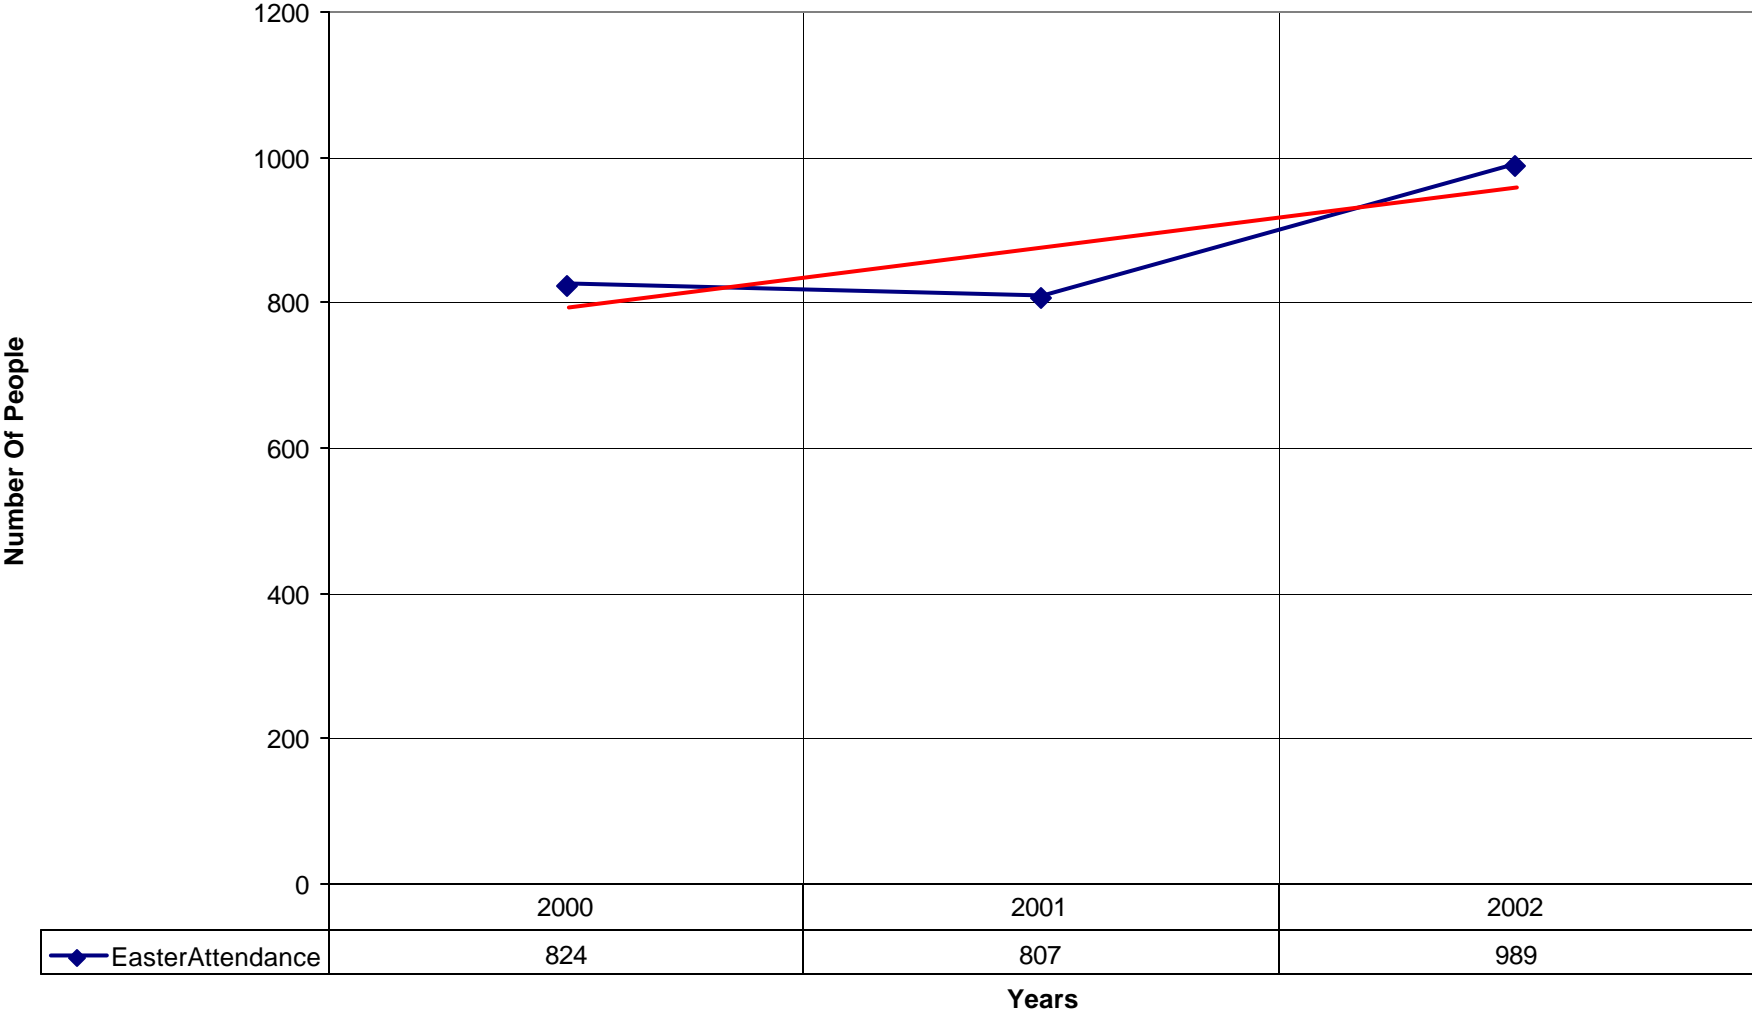

### 2030 St. Paul's Episcopal Church SPB

◆ Average Sunday Attendance   ■ EasterAttendance   — Linear (Average Sunday Attendance)   — Linear (EasterAttendance)

2030 St. Paul's Episcopal Church SPB

◆ EasterAttendance — Linear (EasterAttendance)

2030 St. Paul's Episcopal Church SPB

Number of Baptism Linear (Number of Baptism)

2030 St. Paul's Episcopal Church SPB

◆ Amt Pledge Payments from Congregation — Linear (Amt Pledge Payments from Congregation)

2030 St. Paul's Episcopal Church SPB

◆ Number of Pledges — Linear (Number of Pledges)

2030 St. Paul's Episcopal Church SPB

### 2030 St. Paul's Episcopal Church SPB

◆ Average Sunday Attendance 
 ■ EasterAttendance 
 — Linear (Average Sunday Attendance) 
 — Linear (EasterAttendance)

2030 St. Paul's Episcopal Church SPB

EasterAttendance Linear (EasterAttendance)