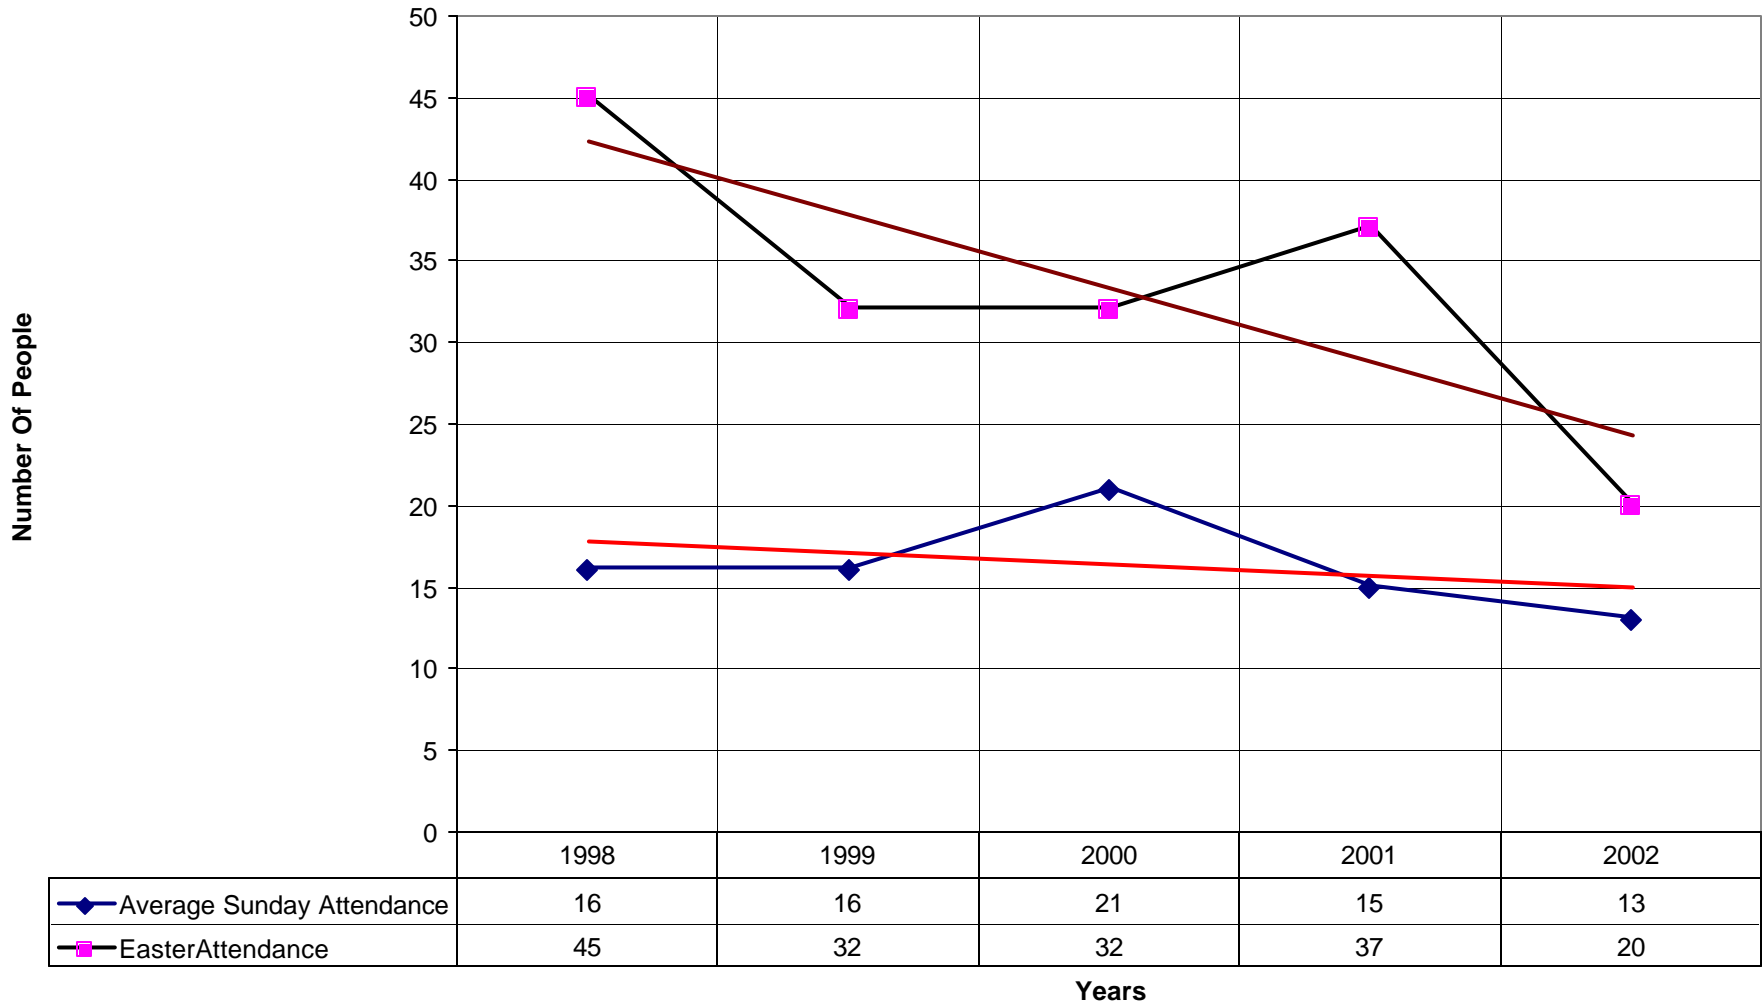

2021 St John's Episcopal Church SPB

◆ Average Sunday Attendance
 ■ EasterAttendance
 — Linear (Average Sunday Attendance)
 — Linear (EasterAttendance)

2021 St John's Episcopal Church SPB

◆ EasterAttendance — Linear (EasterAttendance)

2021 St John's Episcopal Church SPB

◆ Average Sunday Attendance — Linear (Average Sunday Attendance)

2021 St John's Episcopal Church SPB

◆ Average Sunday Attendance
 ■ EasterAttendance
 — Linear (Average Sunday Attendance)
 — Linear (EasterAttendance)

2021 St John's Episcopal Church SPB

◆ EasterAttendance — Linear (EasterAttendance)

2021 St John's Episcopal Church SPB

◆ Number of Baptism

1998

1999

2000

2001

2002

0

0

0

0

1

Years

◆ Number of Baptism — Linear (Number of Baptism)