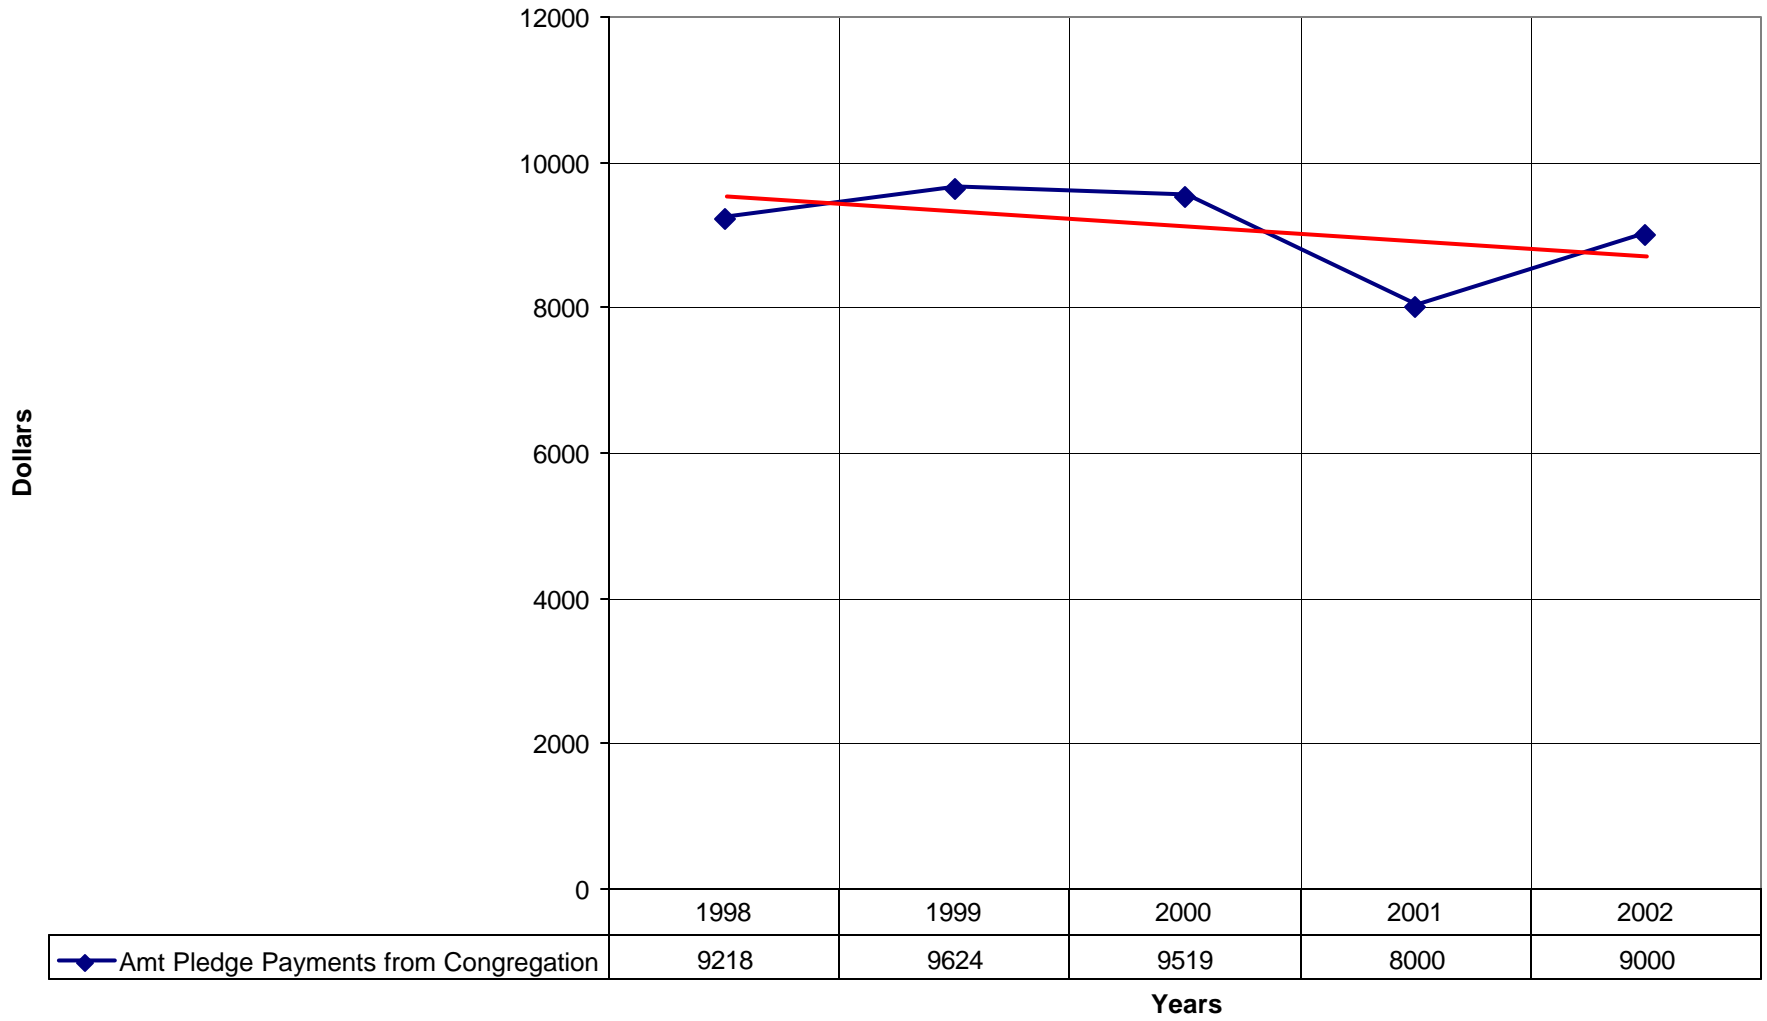

2021 St John's Episcopal Church SPB

2021 St John's Episcopal Church SPB

◆ Amt Pledge Payments from Congregation — Linear (Amt Pledge Payments from Congregation)