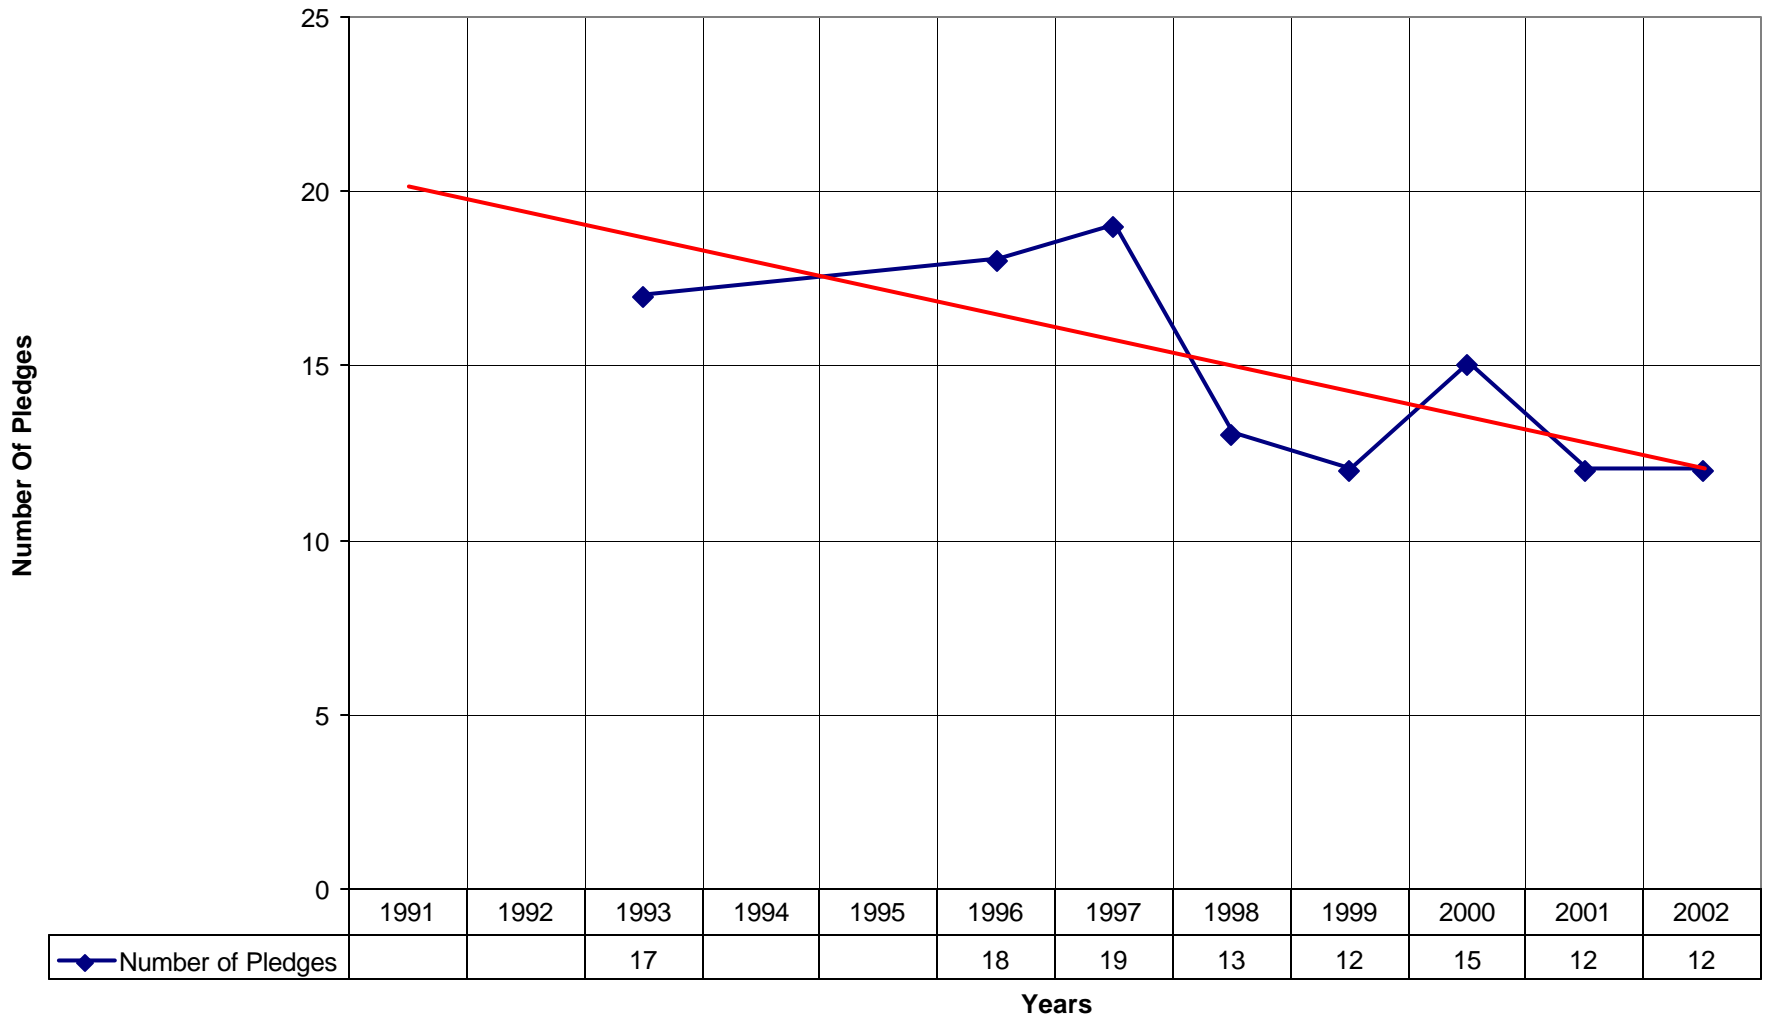

2021 St John's Episcopal Church SPB

◆ Average Sunday Attendance
 ■ EasterAttendance
 — Linear (Average Sunday Attendance)
 — Linear (EasterAttendance)

2021 St John's Episcopal Church SPB

◆ EasterAttendance — Linear (EasterAttendance)

2021 St John's Episcopal Church SPB

2021 St John's Episcopal Church SPB

◆ Amt Pledge Payments from Congregation — Linear (Amt Pledge Payments from Congregation)

2021 St John's Episcopal Church SPB

◆ Number of Pledges — Linear (Number of Pledges)

2021 St John's Episcopal Church SPB

◆ Average Sunday Attendance — Linear (Average Sunday Attendance)

2021 St John's Episcopal Church SPB

◆ Average Sunday Attendance
 ■ EasterAttendance
 — Linear (Average Sunday Attendance)
 — Linear (EasterAttendance)

2021 St John's Episcopal Church SPB

◆ EasterAttendance — Linear (EasterAttendance)

2021 St John's Episcopal Church SPB

◆ Number of Baptism

1998

1999

2000

2001