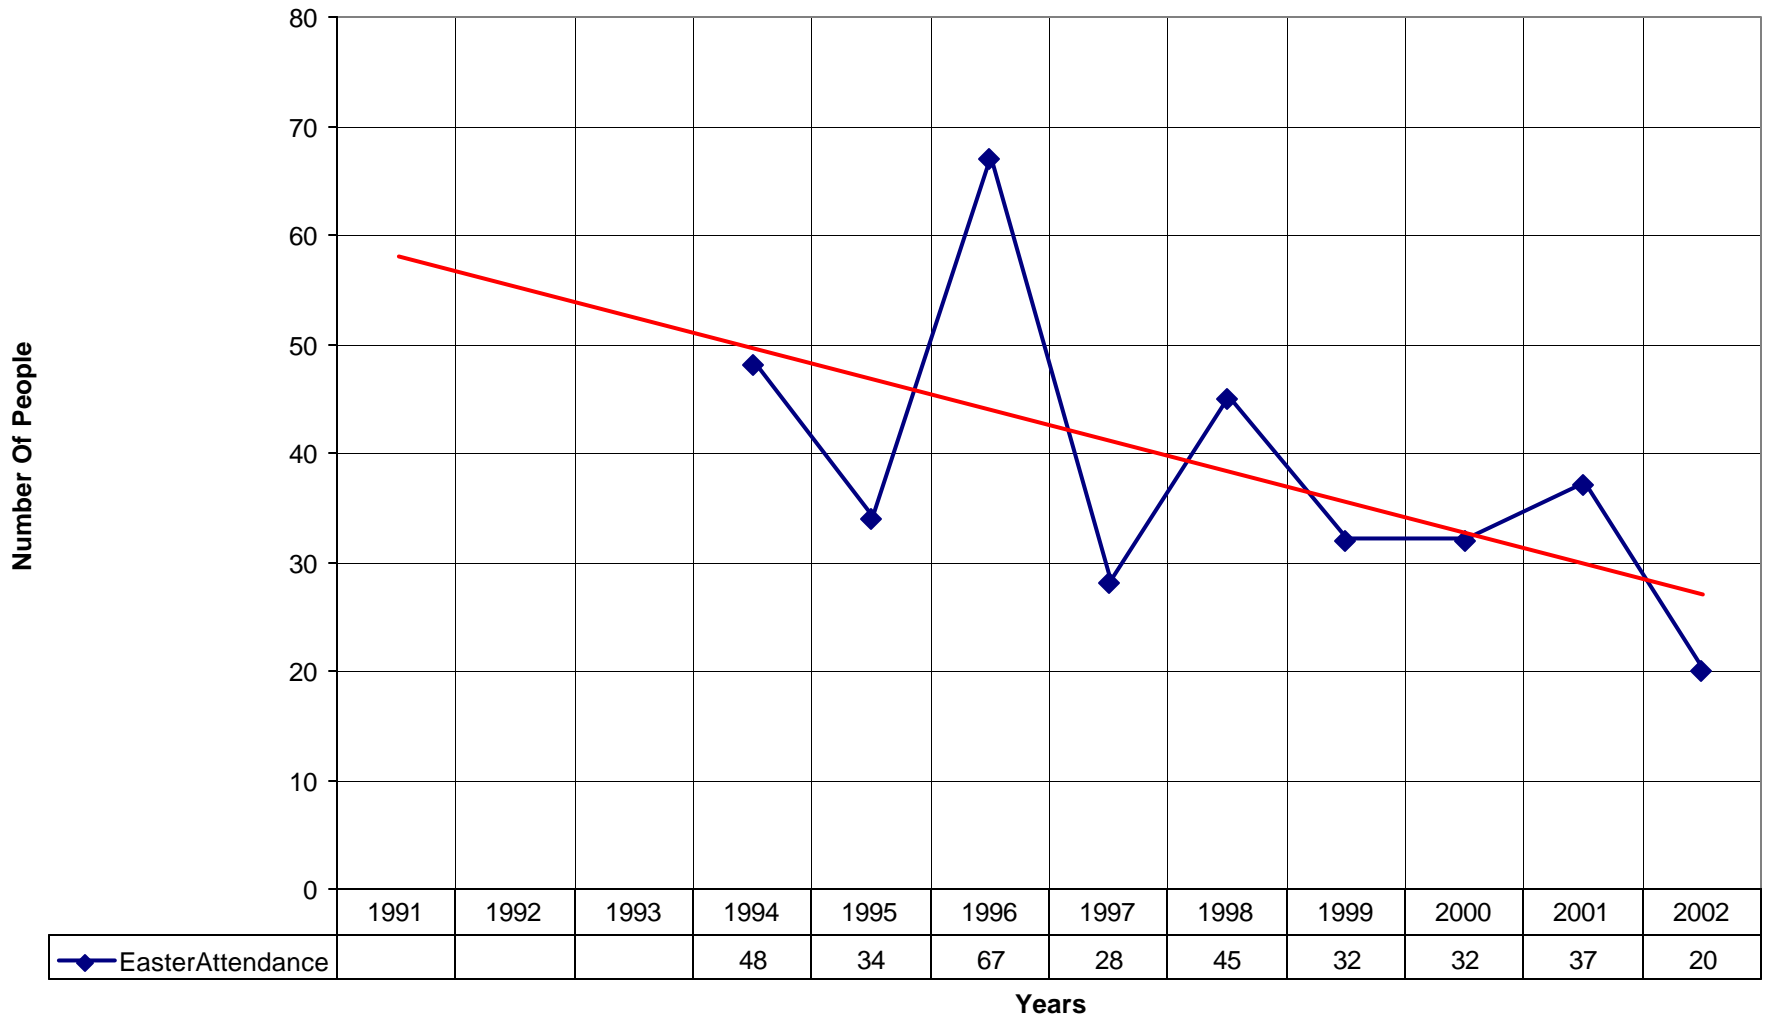

2021 St John's Episcopal Church SPB

◆ Average Sunday Attendance
 ■ EasterAttendance
 — Linear (Average Sunday Attendance)
 — Linear (EasterAttendance)

2021 St John's Episcopal Church SPB

◆ EasterAttendance — Linear (EasterAttendance)

2021 St John's Episcopal Church SPB

◆ Average Sunday Attendance — Linear (Average Sunday Attendance)

2021 St John's Episcopal Church SPB

◆ Average Sunday Attendance
 ■ EasterAttendance
 — Linear (Average Sunday Attendance)
 — Linear (EasterAttendance)

2021 St John's Episcopal Church SPB

◆ EasterAttendance — Linear (EasterAttendance)

2021 St John's Episcopal Church SPB

◆ Number of Baptism

1998

1999

2000

2001

2002

0

0

0

0

1

Years

◆ Number of Baptism — Linear (Number of Baptism)