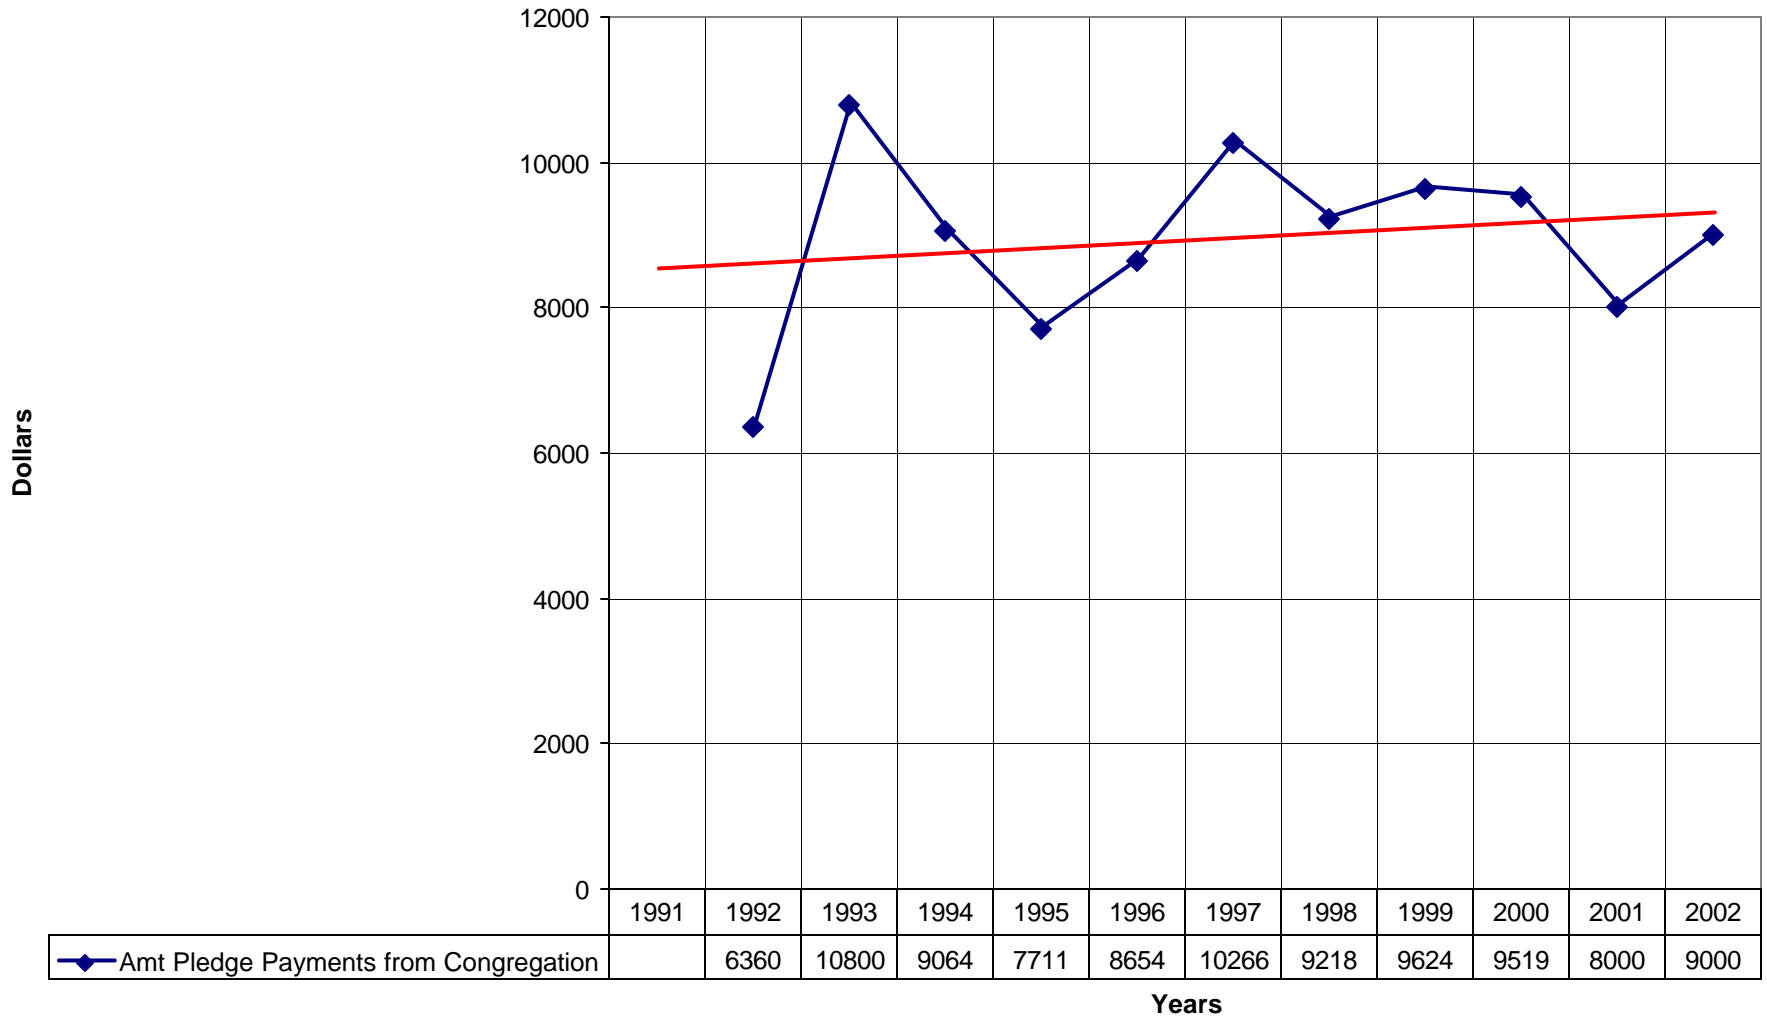

2021 St John's Episcopal Church SPB

◆ Amt Pledge Payments from Congregation — Linear (Amt Pledge Payments from Congregation)