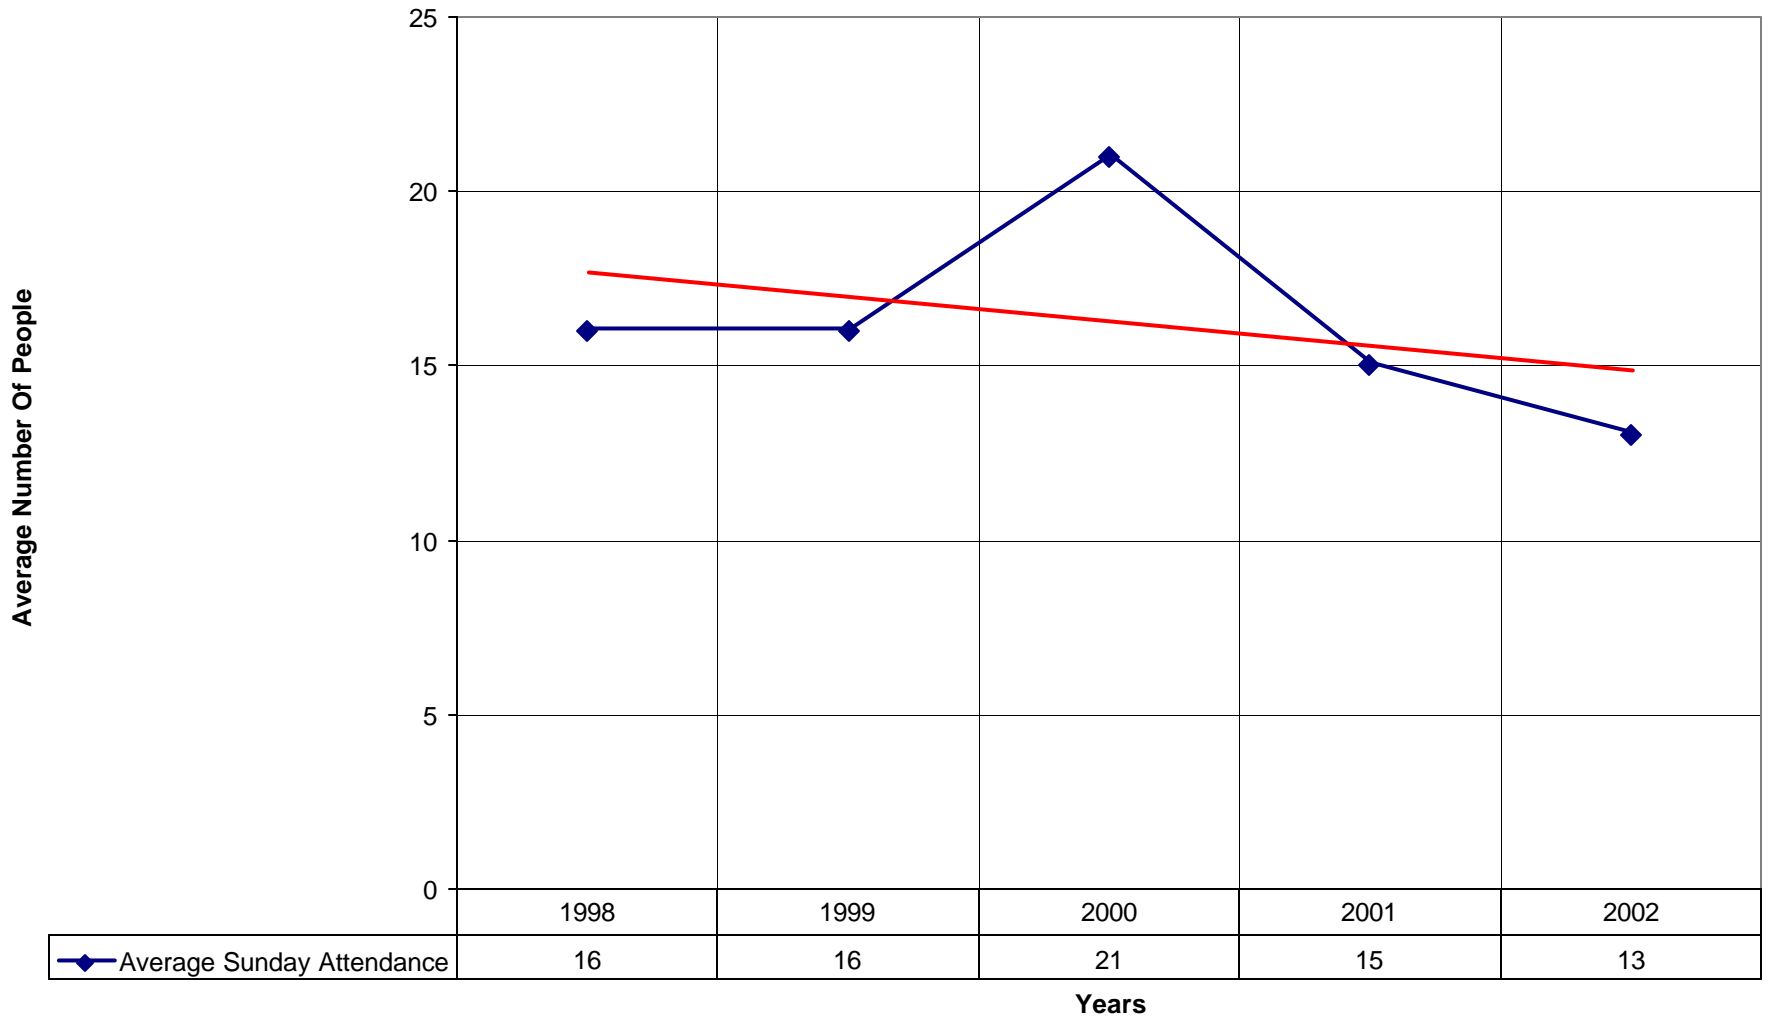

2002

0

0

0

0

1

Years

◆ Number of Baptism — Linear (Number of Baptism)

2021 St John's Episcopal Church SPB

◆ Average Sunday Attendance — Linear (Average Sunday Attendance)

2021 St John's Episcopal Church SPB

◆ Average Sunday Attendance
 ■ EasterAttendance
 — Linear (Average Sunday Attendance)
 — Linear (EasterAttendance)