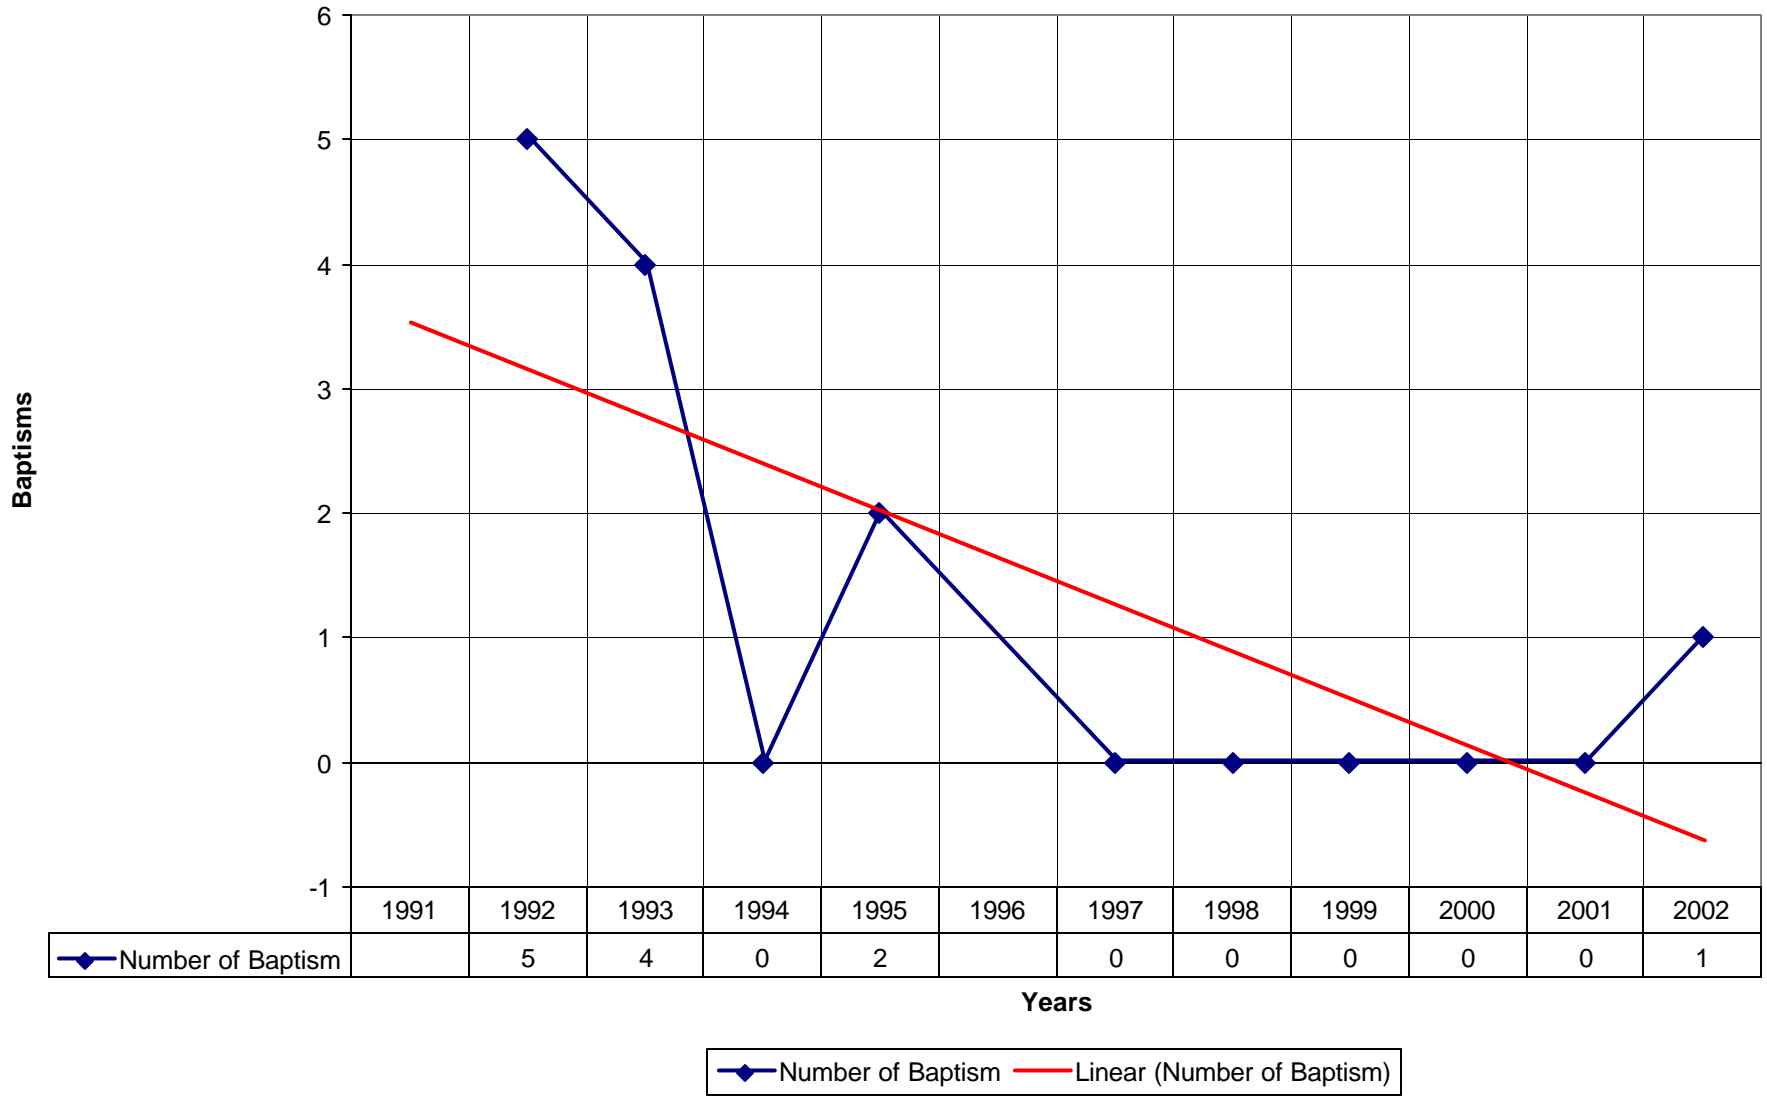

2021 St John's Episcopal Church SPB