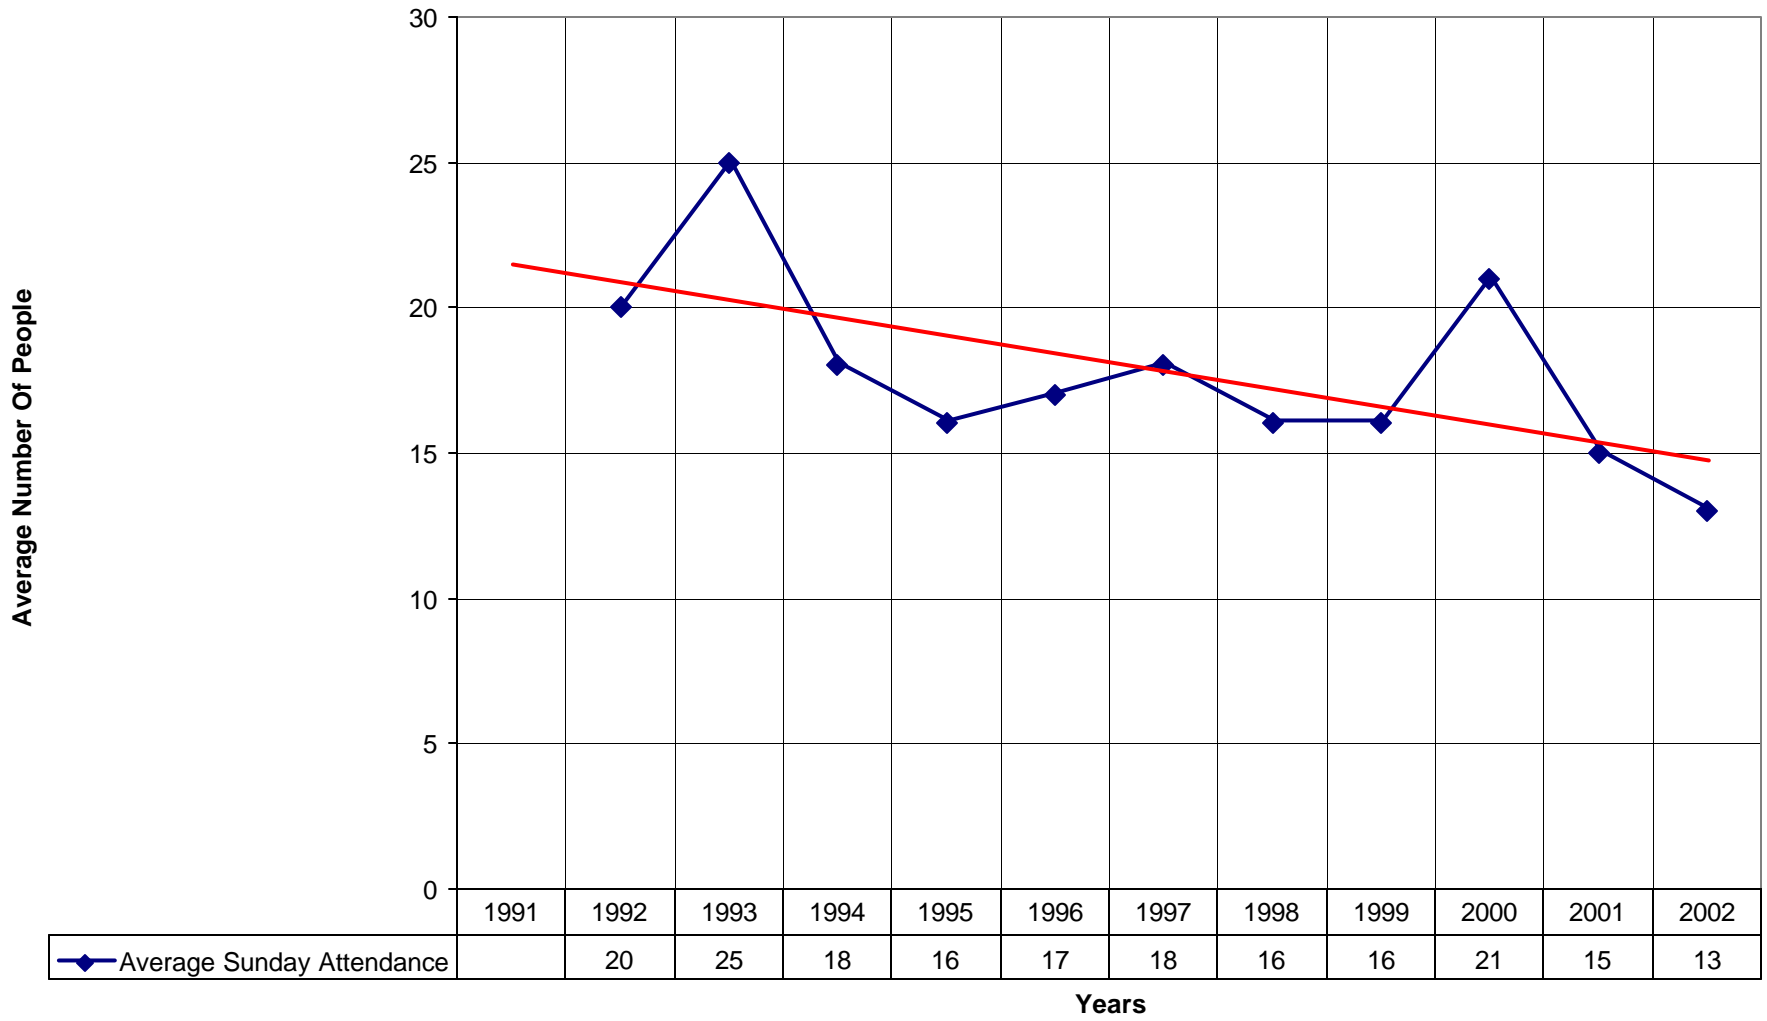

2021 St John's Episcopal Church SPB

◆ Average Sunday Attendance
 ■ EasterAttendance
 — Linear (Average Sunday Attendance)
 — Linear (EasterAttendance)

2021 St John's Episcopal Church SPB

◆ EasterAttendance — Linear (EasterAttendance)

2021 St John's Episcopal Church SPB

◆ Average Sunday Attendance — Linear (Average Sunday Attendance)

2021 St John's Episcopal Church SPB

◆ Average Sunday Attendance
 ■ EasterAttendance
 — Linear (Average Sunday Attendance)
 — Linear (EasterAttendance)

2021 St John's Episcopal Church SPB

◆ EasterAttendance — Linear (EasterAttendance)

2021 St John's Episcopal Church SPB

◆ Number of Baptism

1998

1999

2000

2001

2002

0

0

0

0

1

Years

◆ Number of Baptism — Linear (Number of Baptism)