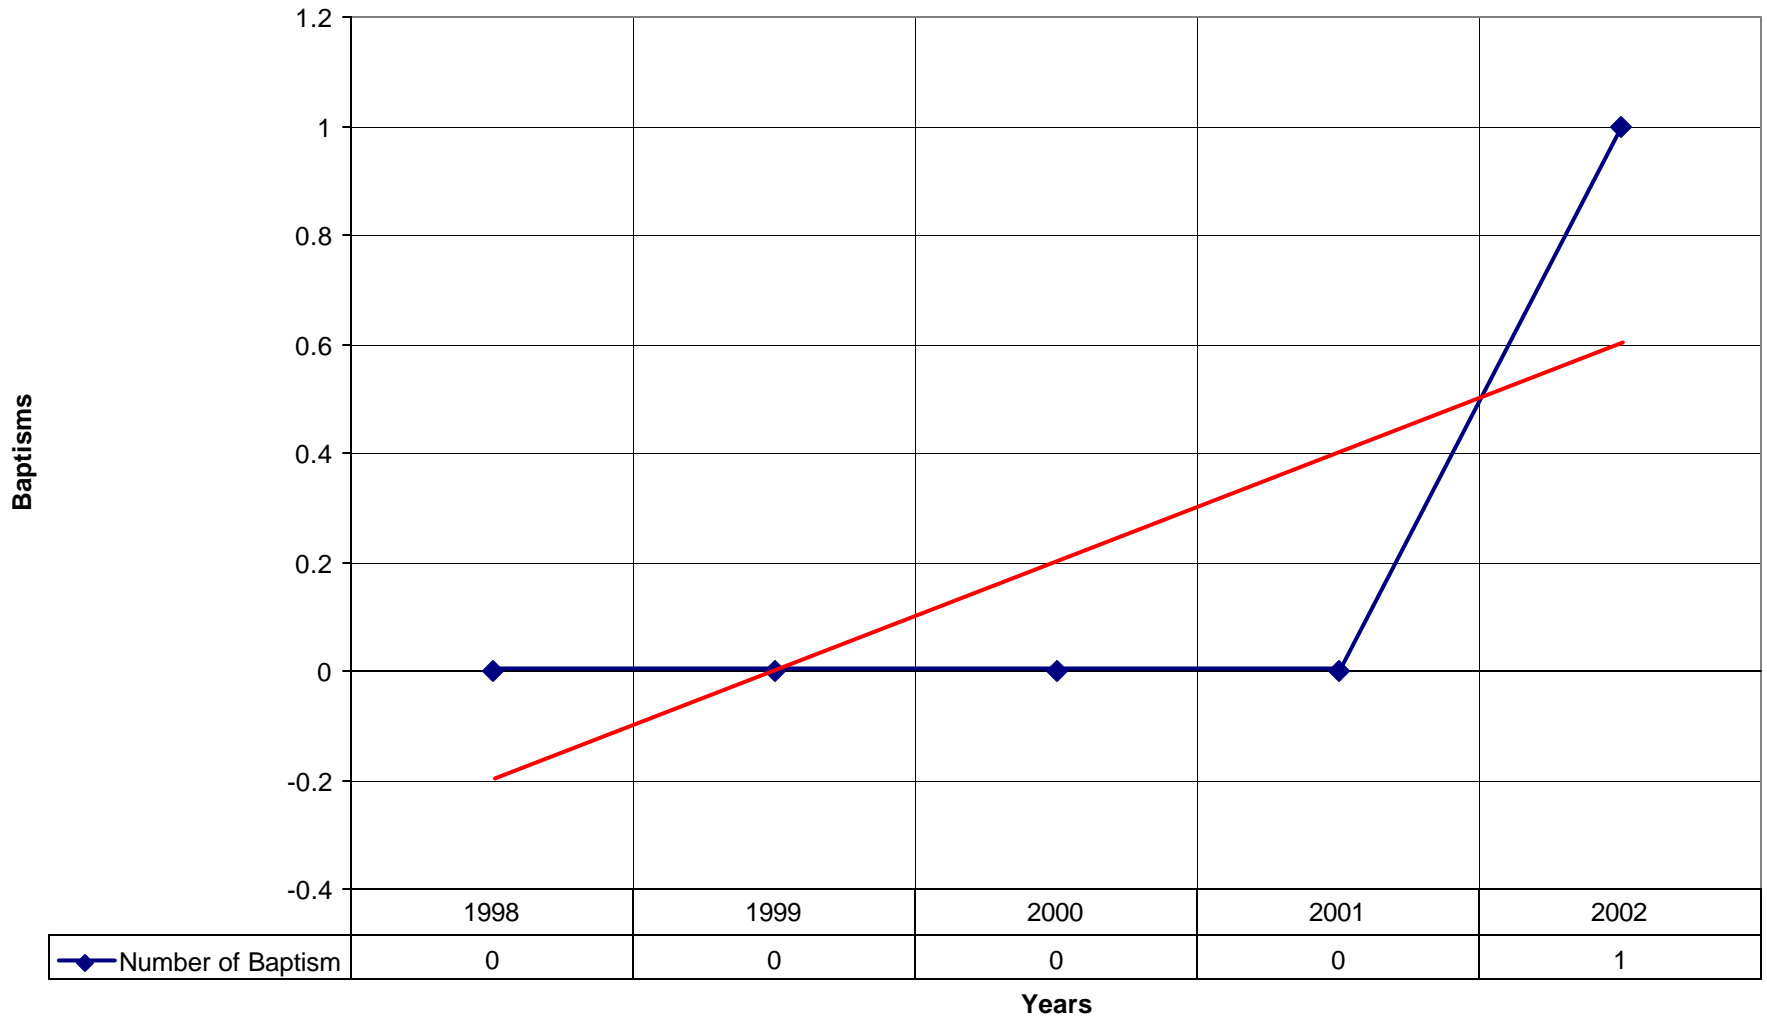

2021 St John's Episcopal Church SPB

◆ Average Sunday Attendance
 ■ EasterAttendance
 — Linear (Average Sunday Attendance)
 — Linear (EasterAttendance)

2021 St John's Episcopal Church SPB

◆ EasterAttendance — Linear (EasterAttendance)

2021 St John's Episcopal Church SPB

◆ Average Sunday Attendance — Linear (Average Sunday Attendance)

2021 St John's Episcopal Church SPB

◆ Average Sunday Attendance
 ■ EasterAttendance
 — Linear (Average Sunday Attendance)
 — Linear (EasterAttendance)

2021 St John's Episcopal Church SPB

◆ EasterAttendance — Linear (EasterAttendance)

2021 St John's Episcopal Church SPB

◆ Number of Baptism

1998

1999

2000

2001

2002

0

0

0

0

1

Years

◆ Number of Baptism — Linear (Number of Baptism)