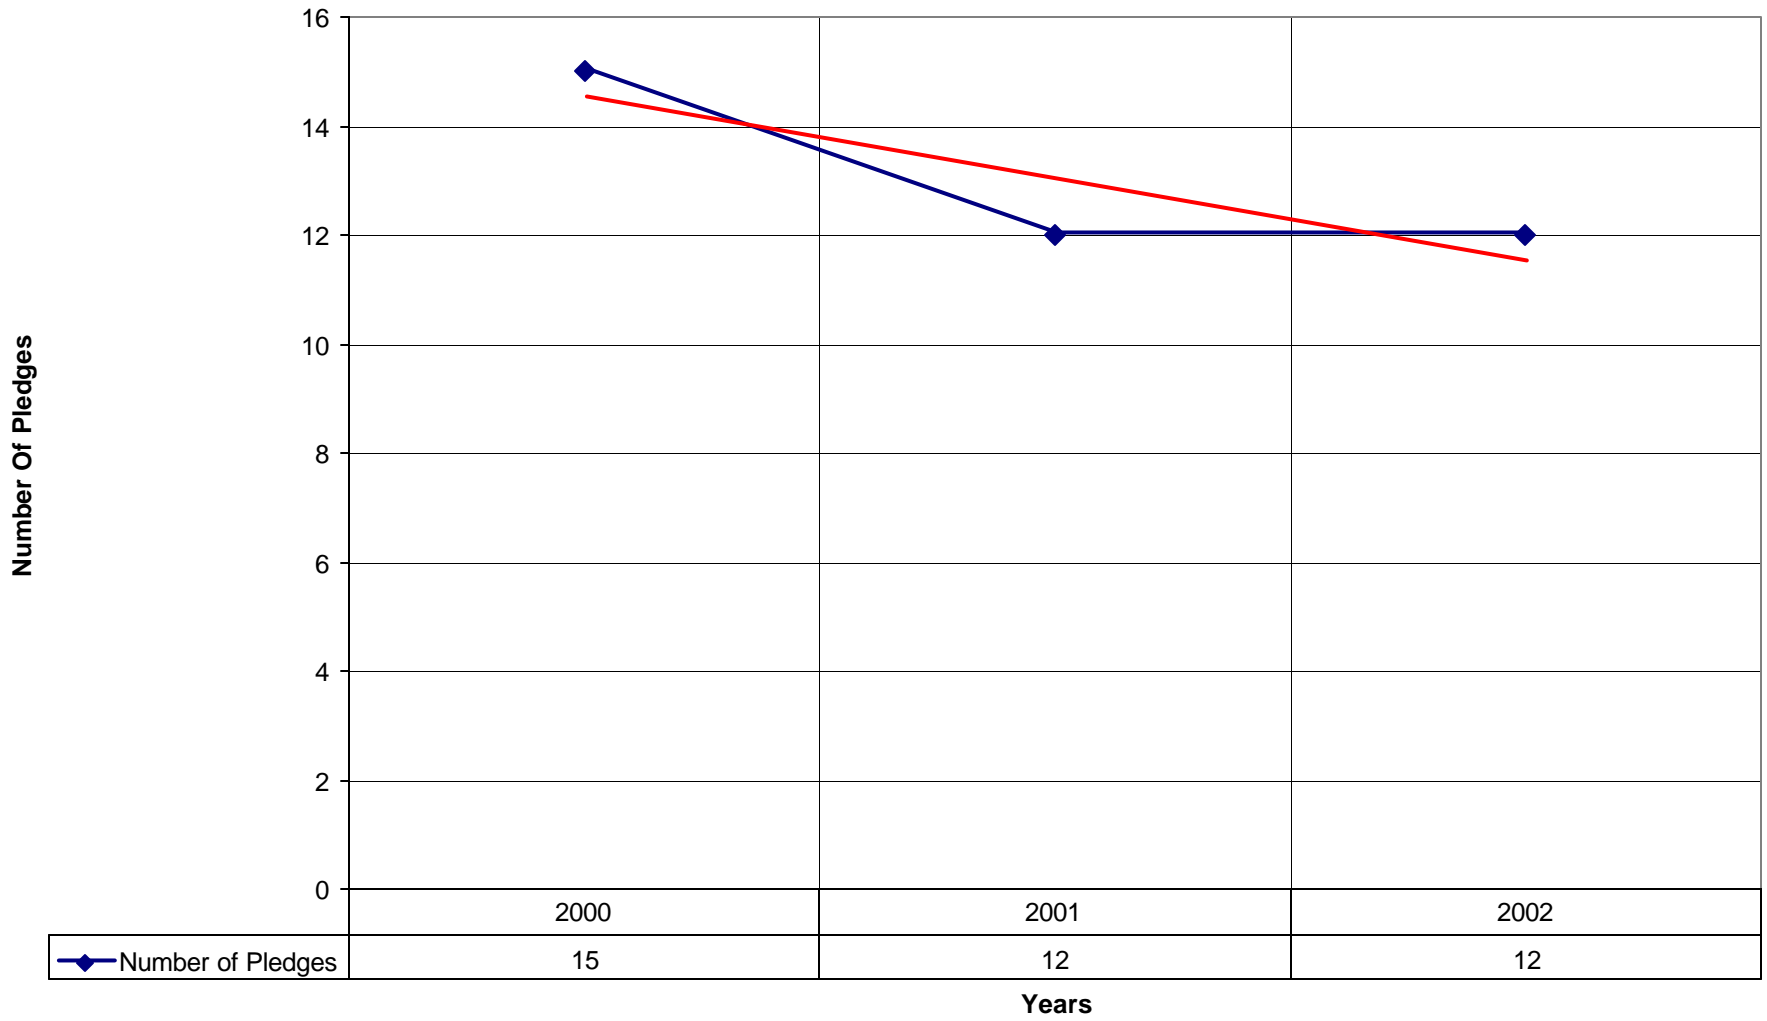

2002

0

0

0

0

1

Years

◆ Number of Baptism — Linear (Number of Baptism)

2021 St John's Episcopal Church SPB

◆ Average Sunday Attendance — Linear (Average Sunday Attendance)

2021 St John's Episcopal Church SPB

◆ Average Sunday Attendance
 ■ EasterAttendance
 — Linear (Average Sunday Attendance)
 — Linear (EasterAttendance)

2021 St John's Episcopal Church SPB

◆ EasterAttendance — Linear (EasterAttendance)

2021 St John's Episcopal Church SPB

2021 St John's Episcopal Church SPB

◆ Amt Pledge Payments from Congregation — Linear (Amt Pledge Payments from Congregation)

2021 St John's Episcopal Church SPB

◆ Number of Pledges — Linear (Number of Pledges)

2021 St John's Episcopal Church SPB

◆ Average Sunday Attendance — Linear (Average Sunday Attendance)