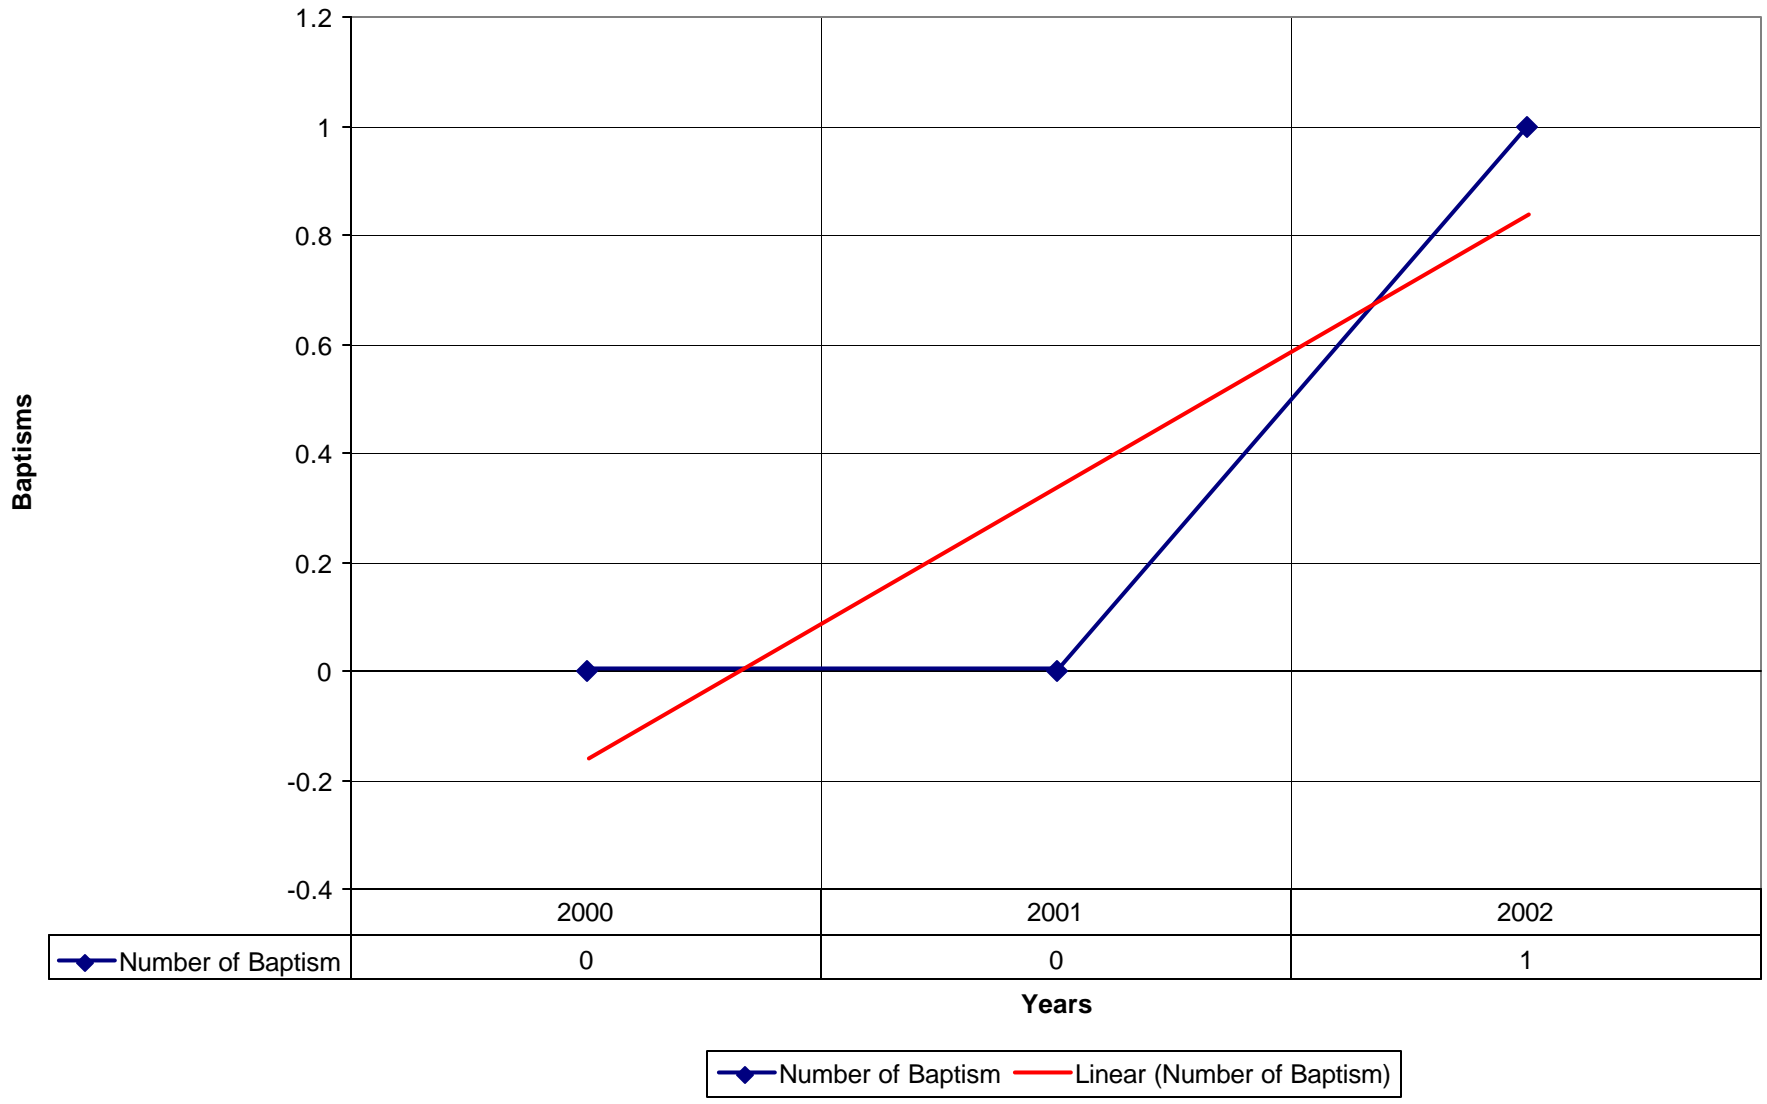

2021 St John's Episcopal Church SPB