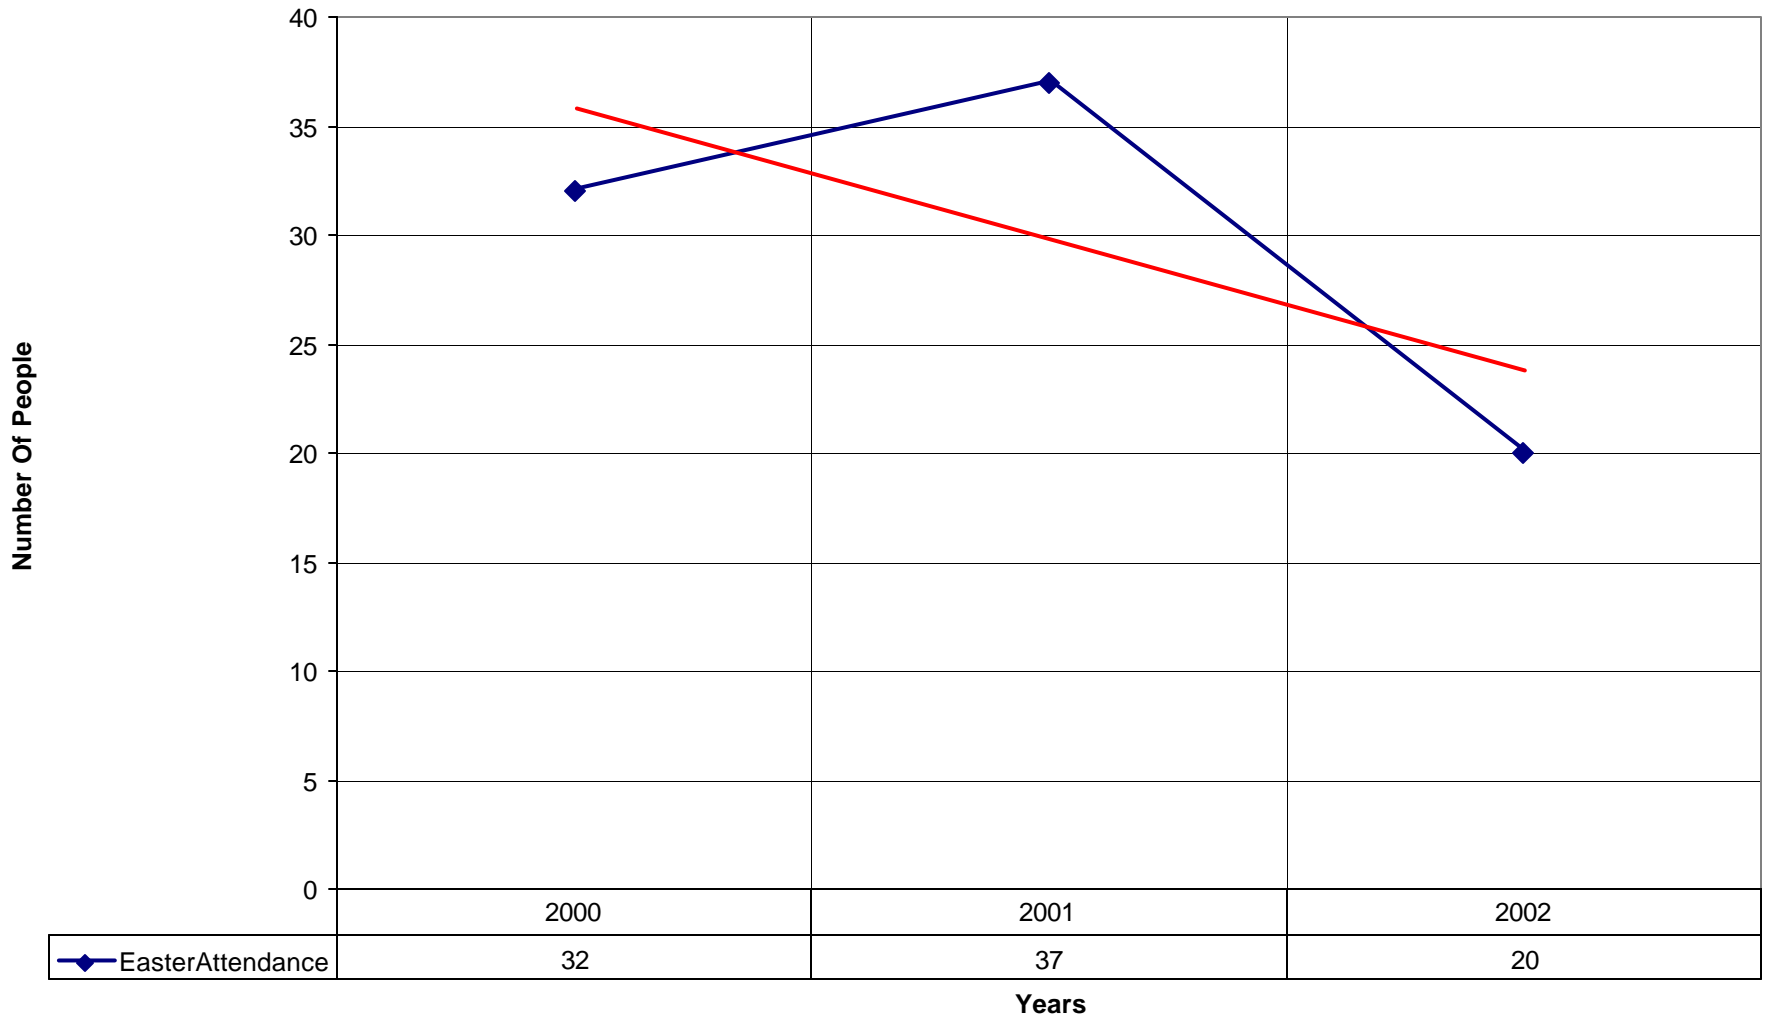

◆ Average Sunday Attendance
■ EasterAttendance
— Linear (Average Sunday Attendance)
— Linear (EasterAttendance)

2021 St John's Episcopal Church SPB

◆ EasterAttendance — Linear (EasterAttendance)