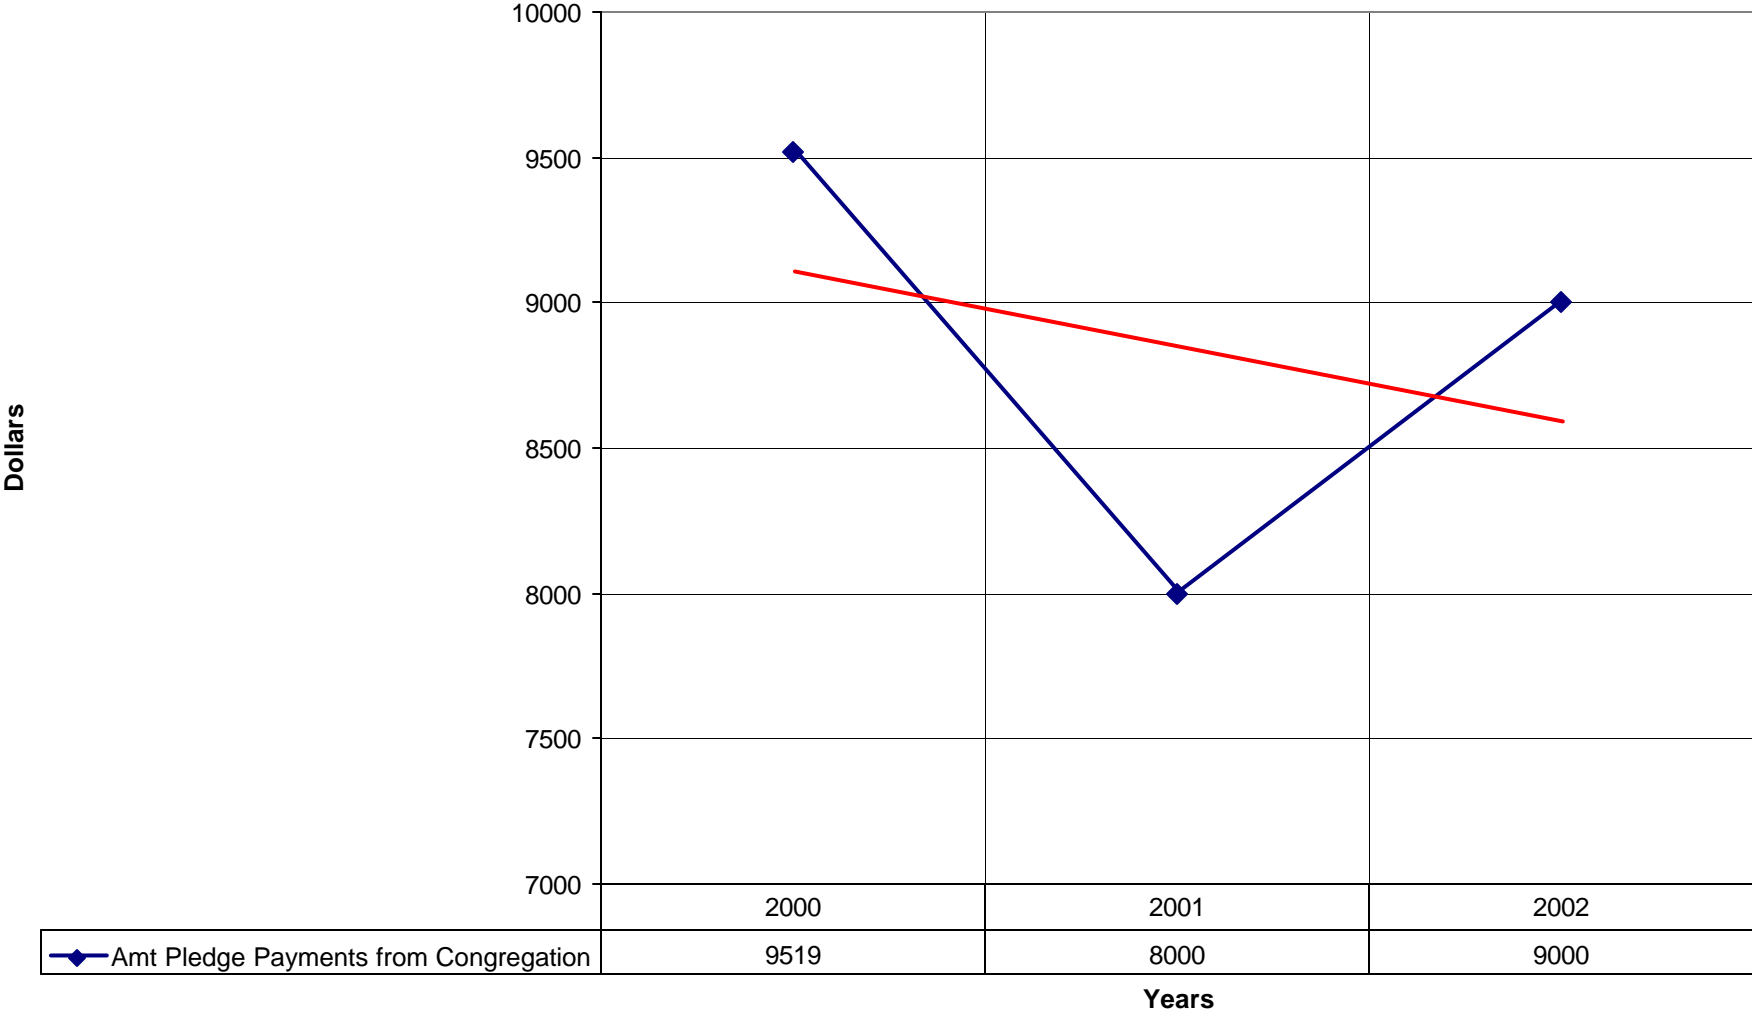

2002

0

0

0

0

1

Years

◆ Number of Baptism — Linear (Number of Baptism)

2021 St John's Episcopal Church SPB

◆ Average Sunday Attendance — Linear (Average Sunday Attendance)

2021 St John's Episcopal Church SPB

◆ Average Sunday Attendance
 ■ EasterAttendance
 — Linear (Average Sunday Attendance)
 — Linear (EasterAttendance)

2021 St John's Episcopal Church SPB

◆ EasterAttendance — Linear (EasterAttendance)

2021 St John's Episcopal Church SPB

2021 St John's Episcopal Church SPB

◆ Amt Pledge Payments from Congregation — Linear (Amt Pledge Payments from Congregation)

2021 St John's Episcopal Church SPB

◆ Number of Pledges — Linear (Number of Pledges)

2021 St John's Episcopal Church SPB

◆ Average Sunday Attendance — Linear (Average Sunday Attendance)