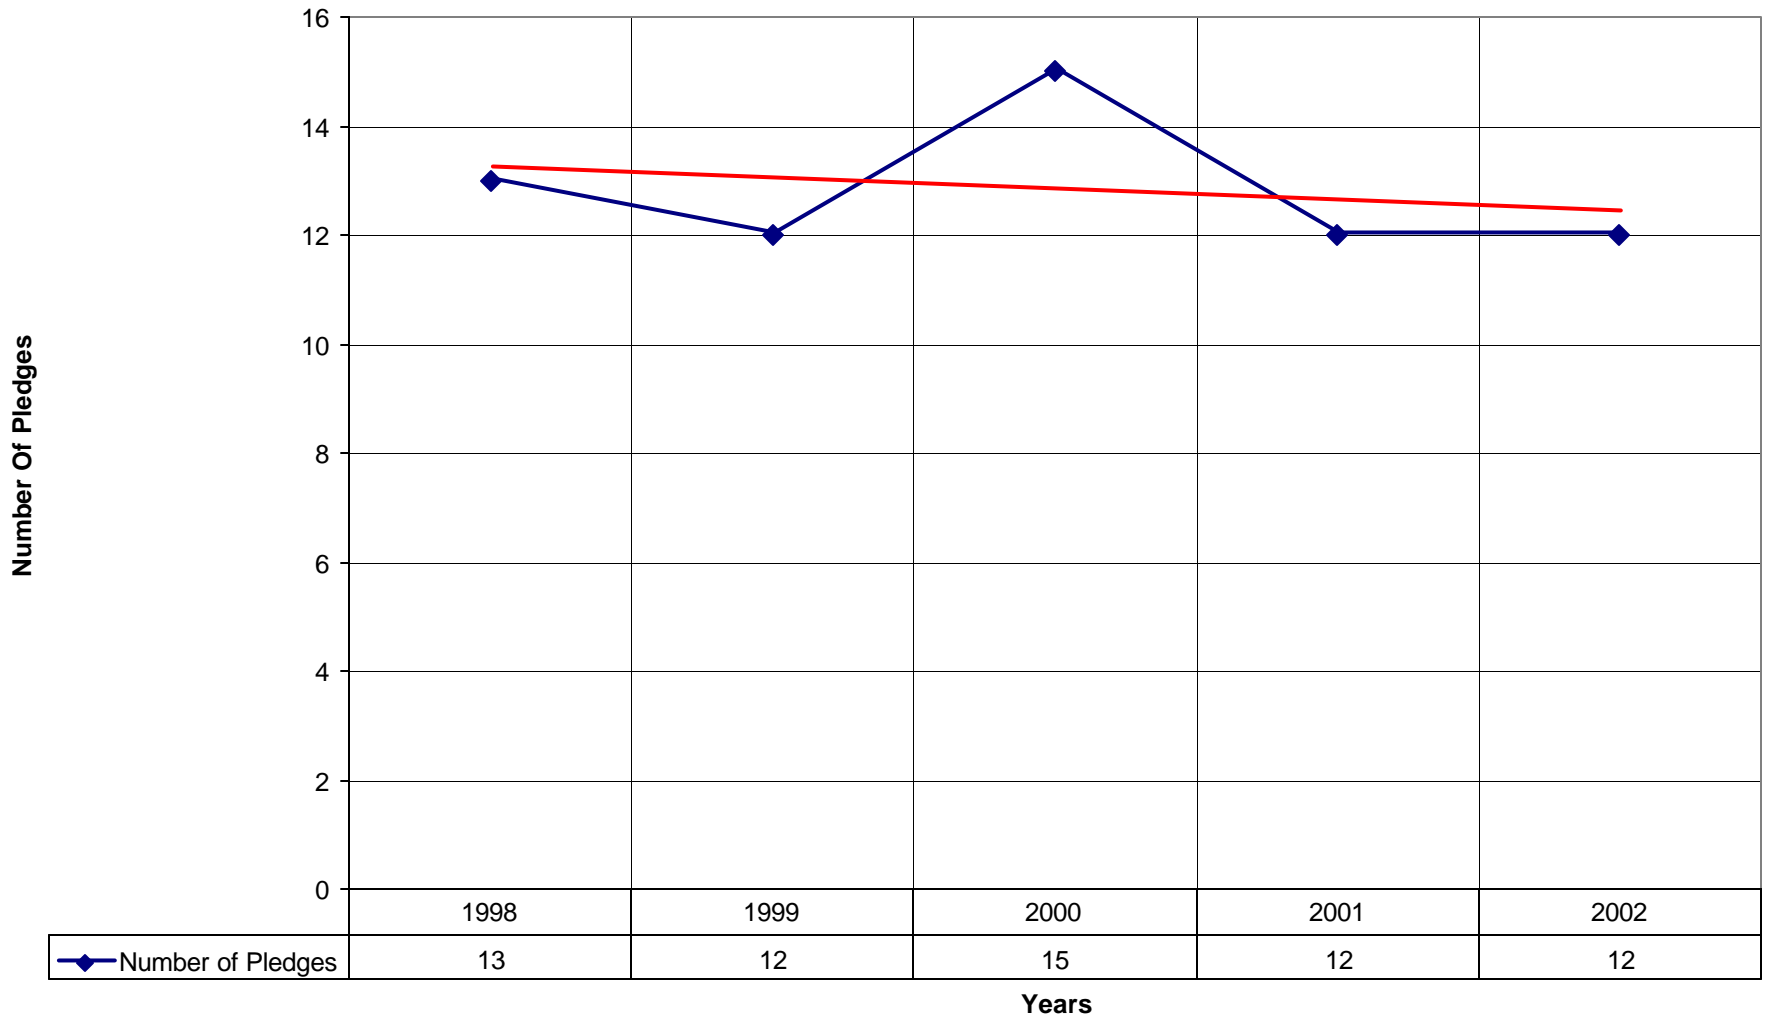

◆ Amt Pledge Payments from Congregation — Linear (Amt Pledge Payments from Congregation)

2021 St John's Episcopal Church SPB

◆ Number of Pledges — Linear (Number of Pledges)