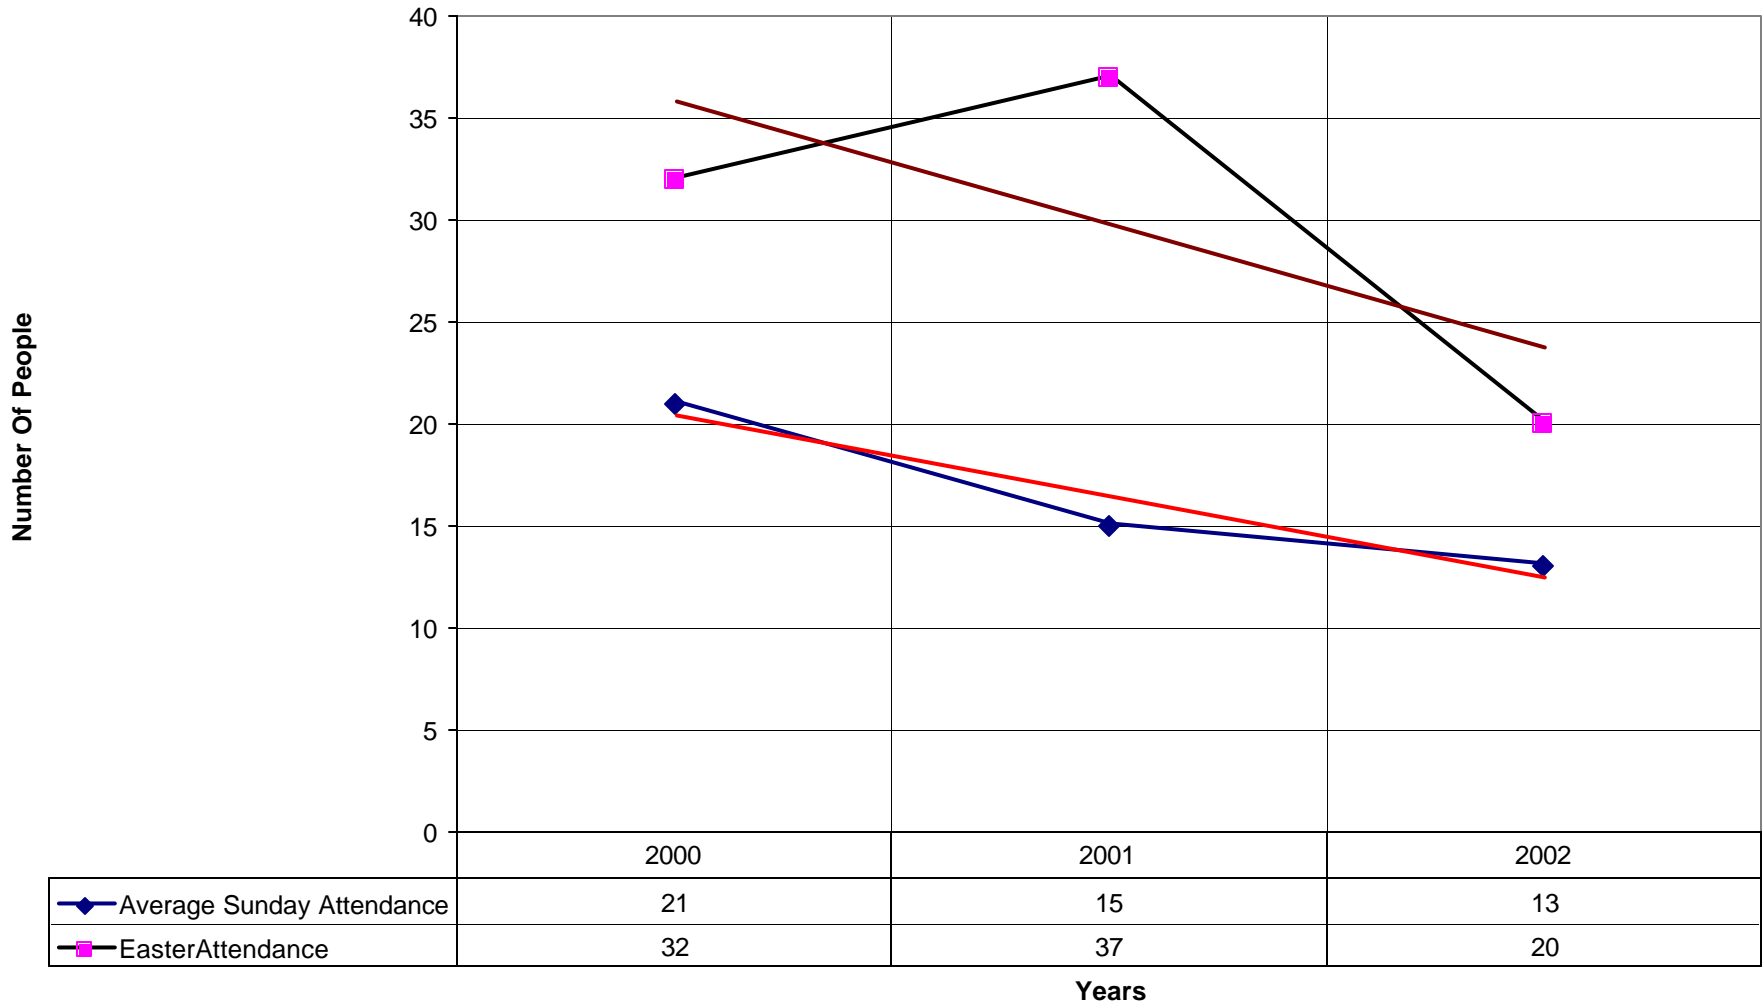

2002

0

0

0

0

1

Years

◆ Number of Baptism — Linear (Number of Baptism)

2021 St John's Episcopal Church SPB

◆ Amt Pledge Payments from Congregation — Linear (Amt Pledge Payments from Congregation)

2021 St John's Episcopal Church SPB

◆ Number of Pledges — Linear (Number of Pledges)

2021 St John's Episcopal Church SPB

◆ Average Sunday Attendance — Linear (Average Sunday Attendance)

2021 St John's Episcopal Church SPB

◆ Average Sunday Attendance
 ■ EasterAttendance
 — Linear (Average Sunday Attendance)
 — Linear (EasterAttendance)