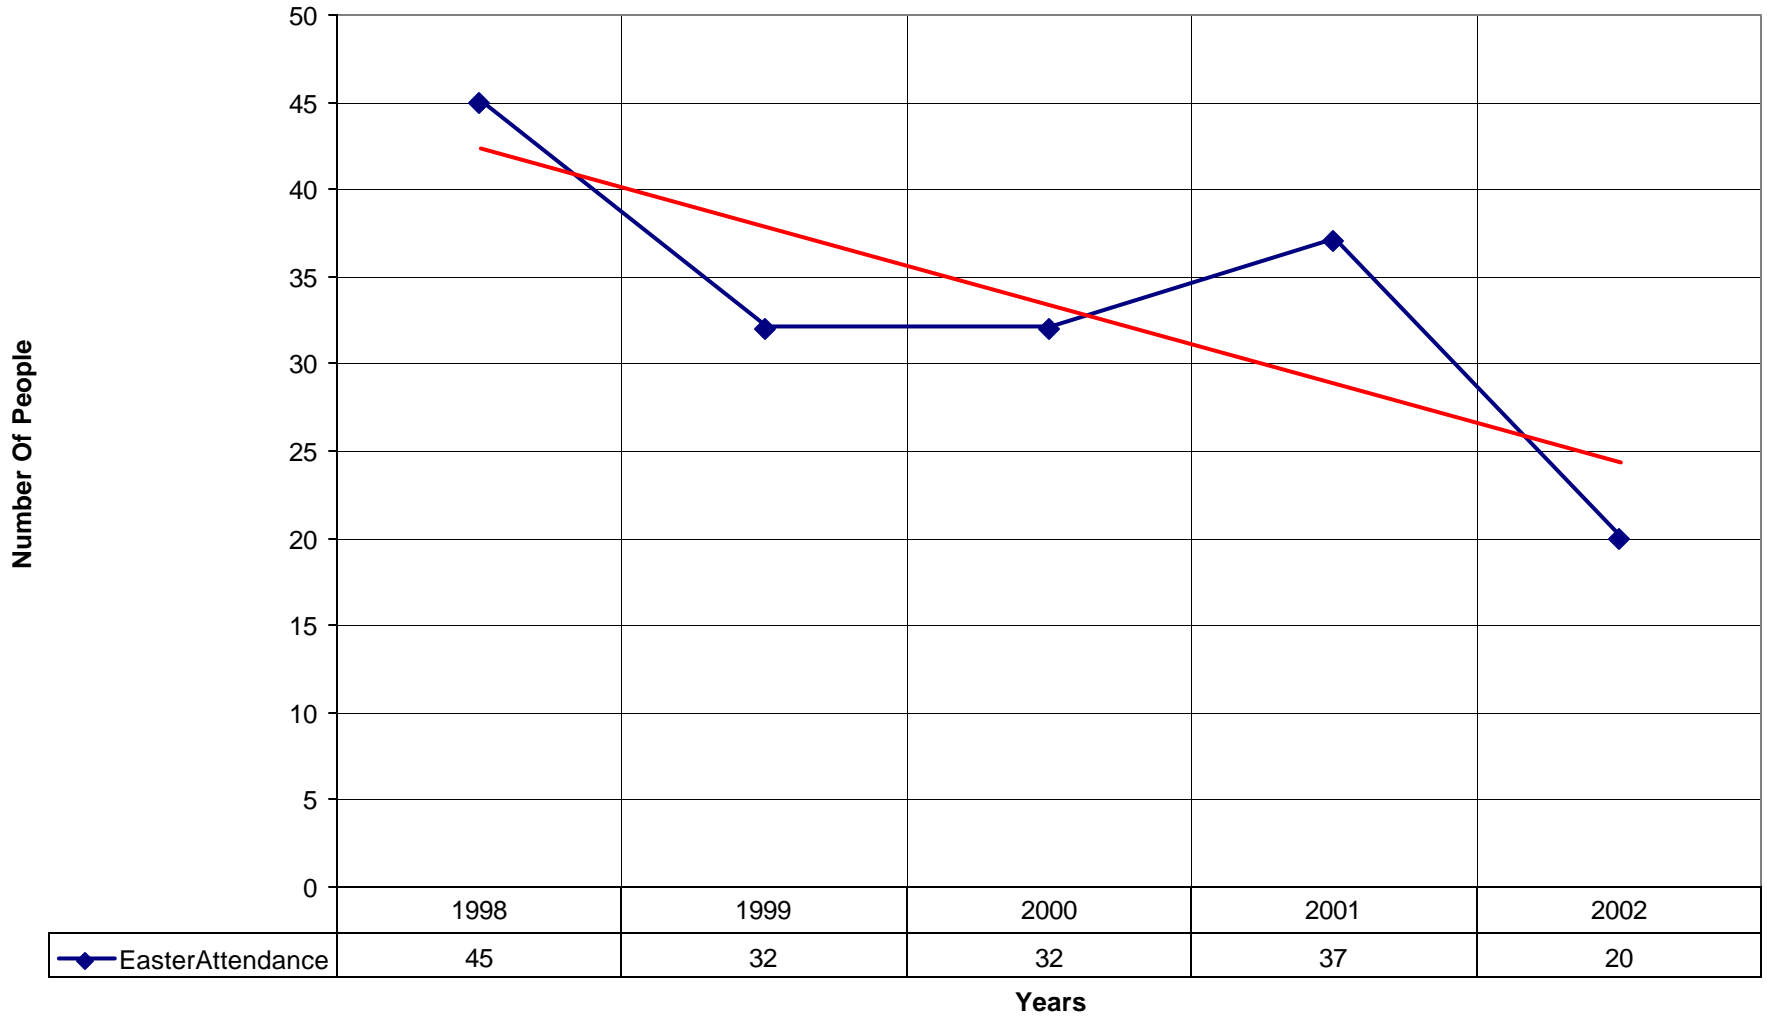

2021 St John's Episcopal Church SPB

◆ Average Sunday Attendance
 ■ EasterAttendance
 — Linear (Average Sunday Attendance)
 — Linear (EasterAttendance)

2021 St John's Episcopal Church SPB

◆ EasterAttendance — Linear (EasterAttendance)

2021 St John's Episcopal Church SPB

◆ Average Sunday Attendance — Linear (Average Sunday Attendance)

2021 St John's Episcopal Church SPB

◆ Average Sunday Attendance
 ■ EasterAttendance
 — Linear (Average Sunday Attendance)
 — Linear (EasterAttendance)

2021 St John's Episcopal Church SPB

◆ EasterAttendance — Linear (EasterAttendance)

2021 St John's Episcopal Church SPB

◆ Number of Baptism

1998

1999

2000

2001

2002

0

0

0

0

1

Years

◆ Number of Baptism — Linear (Number of Baptism)