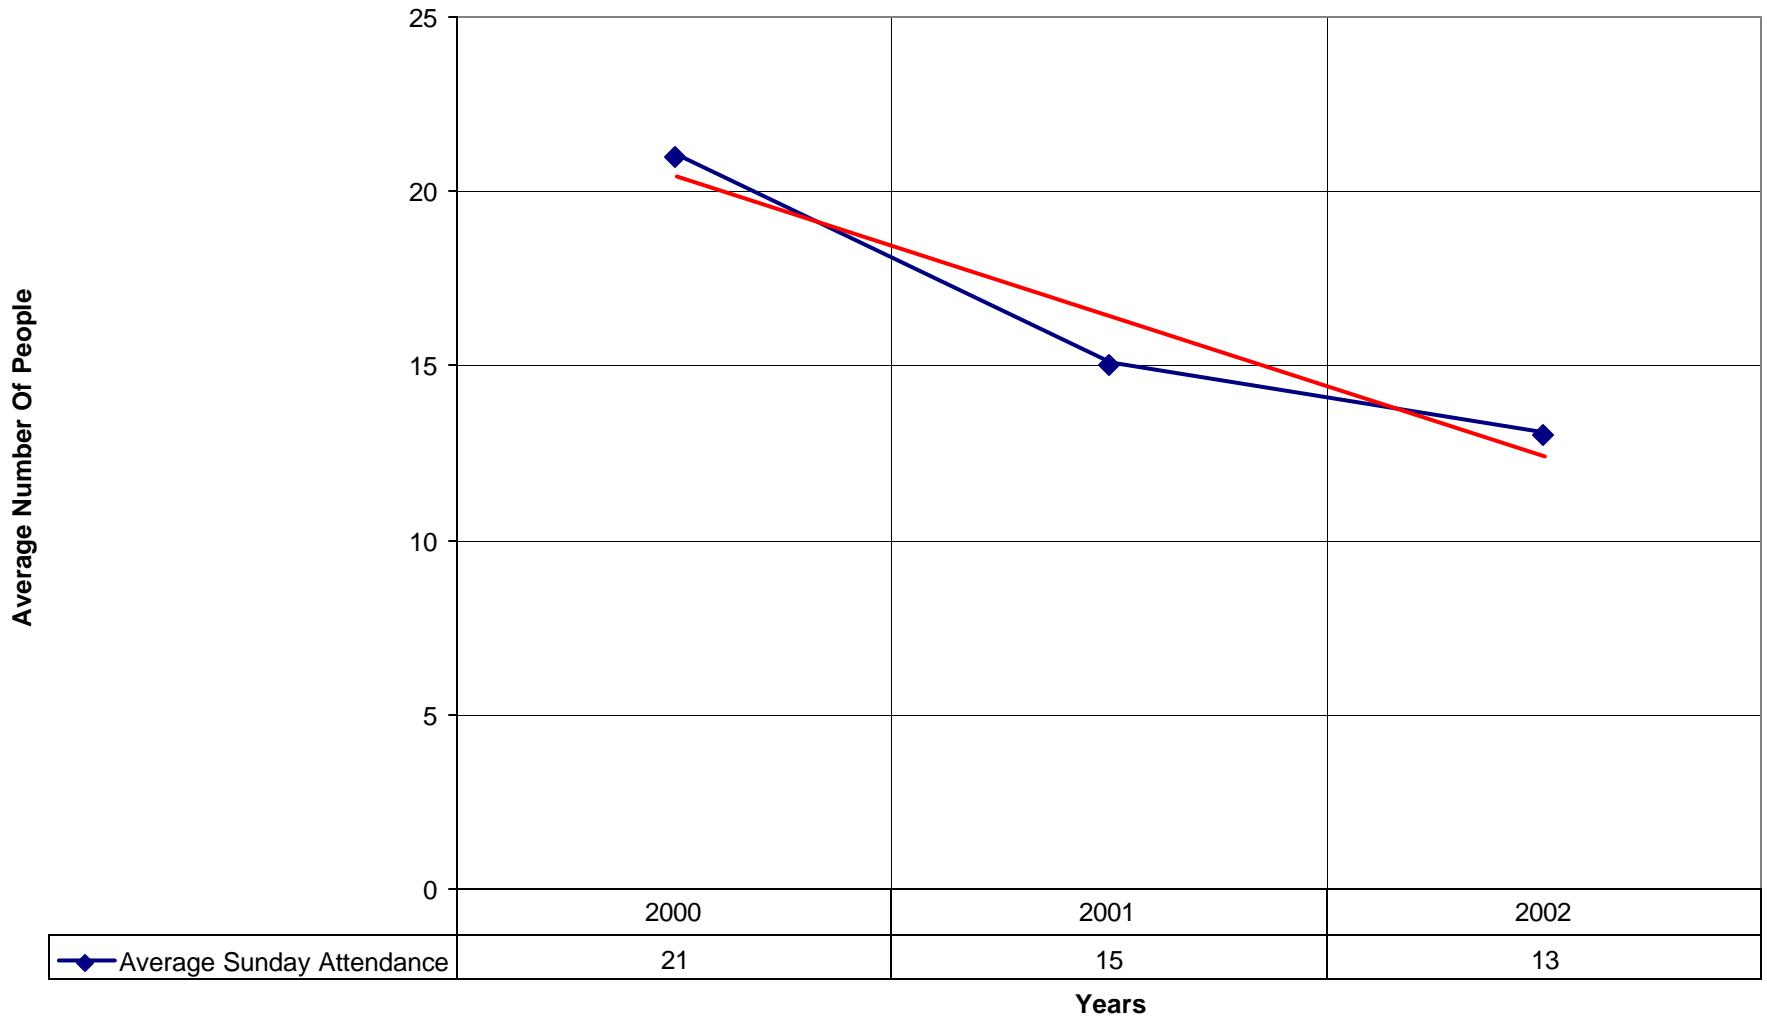

2002

0

0

0

0

1

Years

◆ Number of Baptism — Linear (Number of Baptism)

2021 St John's Episcopal Church SPB

◆ Average Sunday Attendance — Linear (Average Sunday Attendance)

2021 St John's Episcopal Church SPB

◆ Average Sunday Attendance
 ■ EasterAttendance
 — Linear (Average Sunday Attendance)
 — Linear (EasterAttendance)

2021 St John's Episcopal Church SPB

◆ EasterAttendance — Linear (EasterAttendance)

2021 St John's Episcopal Church SPB

2021 St John's Episcopal Church SPB

◆ Amt Pledge Payments from Congregation — Linear (Amt Pledge Payments from Congregation)

2021 St John's Episcopal Church SPB

◆ Number of Pledges — Linear (Number of Pledges)

2021 St John's Episcopal Church SPB

◆ Average Sunday Attendance — Linear (Average Sunday Attendance)