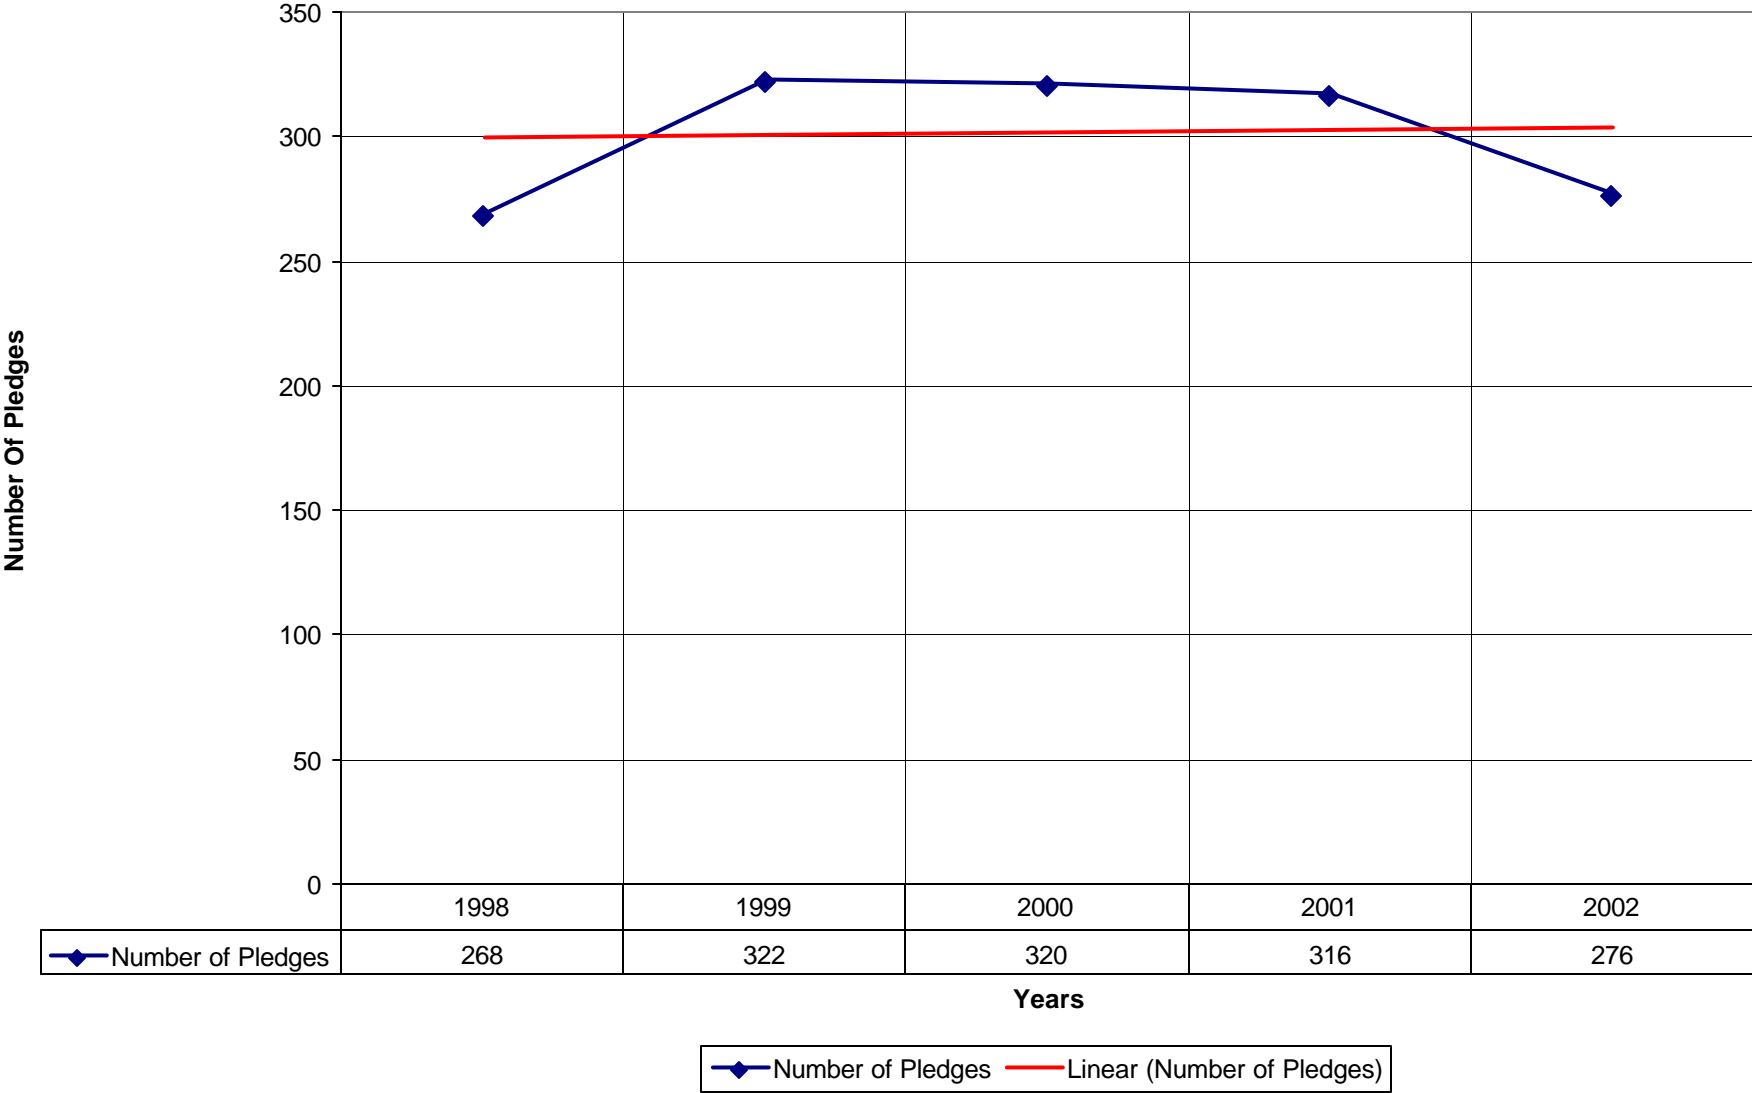

2018 St. Gregory's Episcopal Church SPB

◆ Average Sunday Attendance — Linear (Average Sunday Attendance)

2018 St. Gregory's Episcopal Church SPB

◆ Average Sunday Attendance ■ EasterAttendance — Linear (Average Sunday Attendance) — Linear (EasterAttendance)

2018 St. Gregory's Episcopal Church SPB

◆ EasterAttendance — Linear (EasterAttendance)

2018 St. Gregory's Episcopal Church SPB

2018 St. Gregory's Episcopal Church SPB

◆ Amt Pledge Payments from Congregation — Linear (Amt Pledge Payments from Congregation)

2018 St. Gregory's Episcopal Church SPB

2018 St. Gregory's Episcopal Church SPB

◆ Average Sunday Attendance — Linear (Average Sunday Attendance)

2018 St. Gregory's Episcopal Church SPB

◆ Average Sunday Attendance
 ■ EasterAttendance
 — Linear (Average Sunday Attendance)
 — Linear (EasterAttendance)