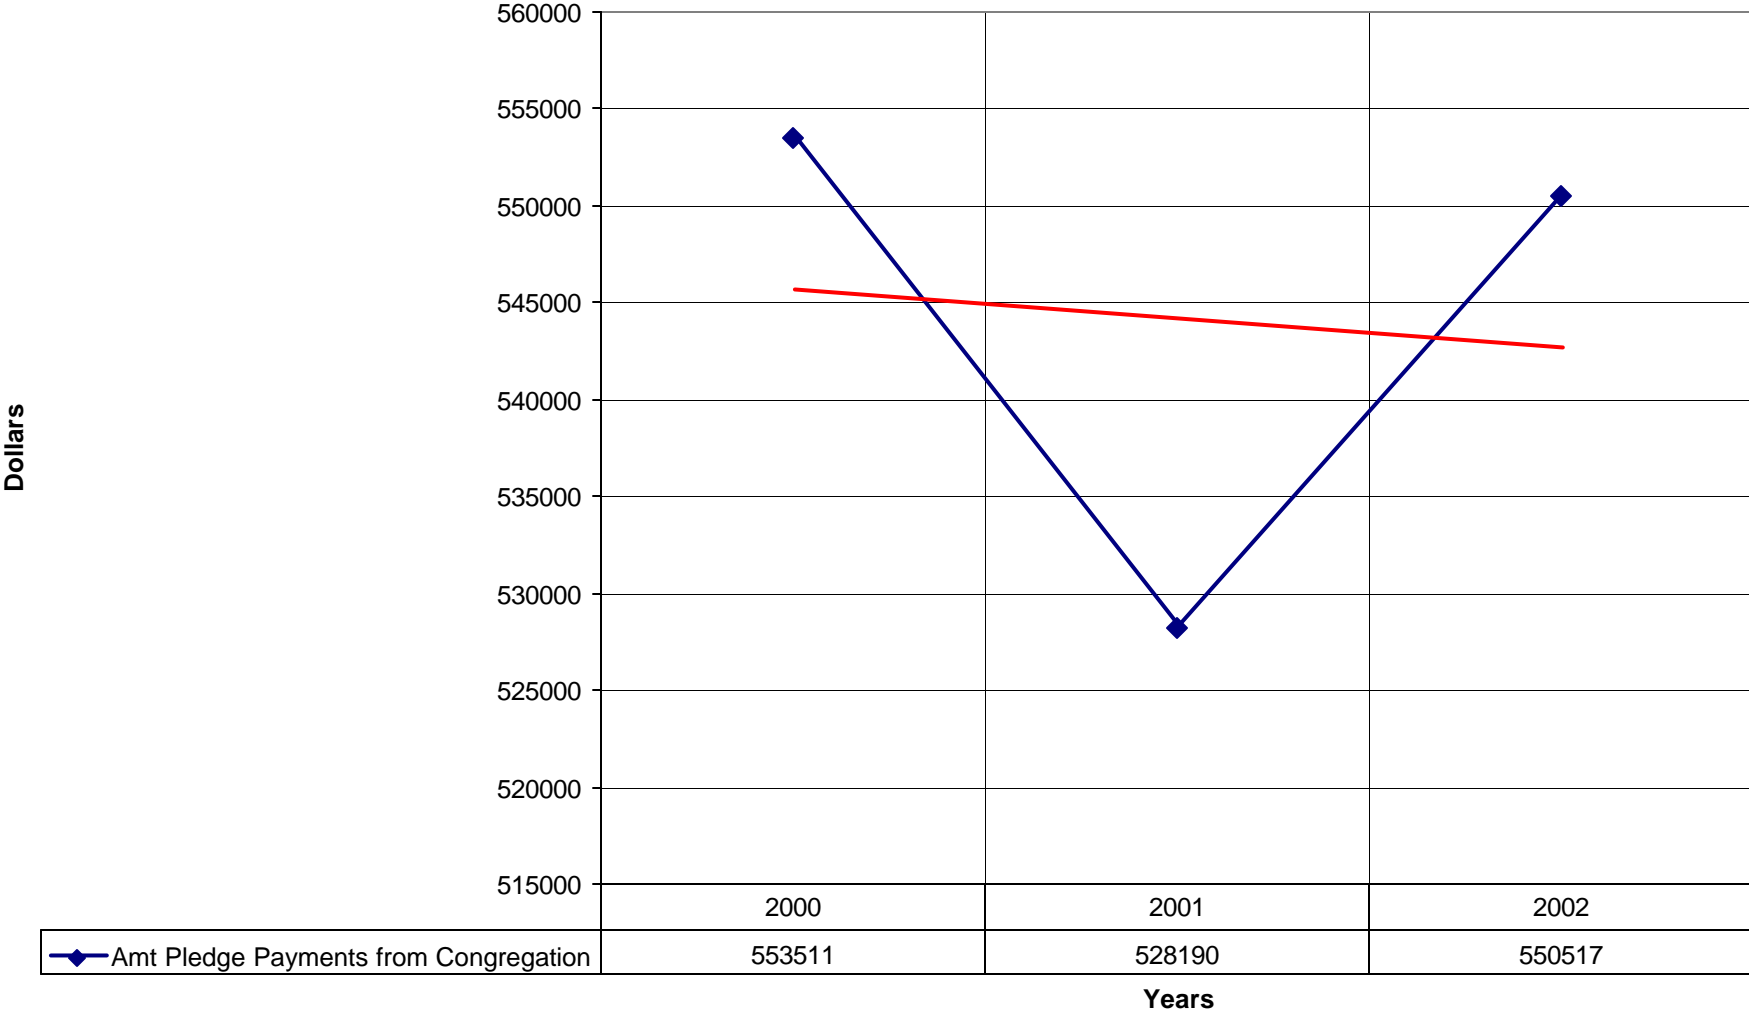

2018 St. Gregory's Episcopal Church SPB

2018 St. Gregory's Episcopal Church SPB

◆ Average Sunday Attendance — Linear (Average Sunday Attendance)

2018 St. Gregory's Episcopal Church SPB

◆ Average Sunday Attendance
 ■ EasterAttendance
 — Linear (Average Sunday Attendance)
 — Linear (EasterAttendance)

2018 St. Gregory's Episcopal Church SPB

—◆— EasterAttendance — Linear (EasterAttendance)

2018 St. Gregory's Episcopal Church SPB

2018 St. Gregory's Episcopal Church SPB

◆ Amt Pledge Payments from Congregation — Linear (Amt Pledge Payments from Congregation)

2018 St. Gregory's Episcopal Church SPB

◆ Number of Pledges — Linear (Number of Pledges)

2018 St. Gregory's Episcopal Church SPB

◆ Average Sunday Attendance — Linear (Average Sunday Attendance)