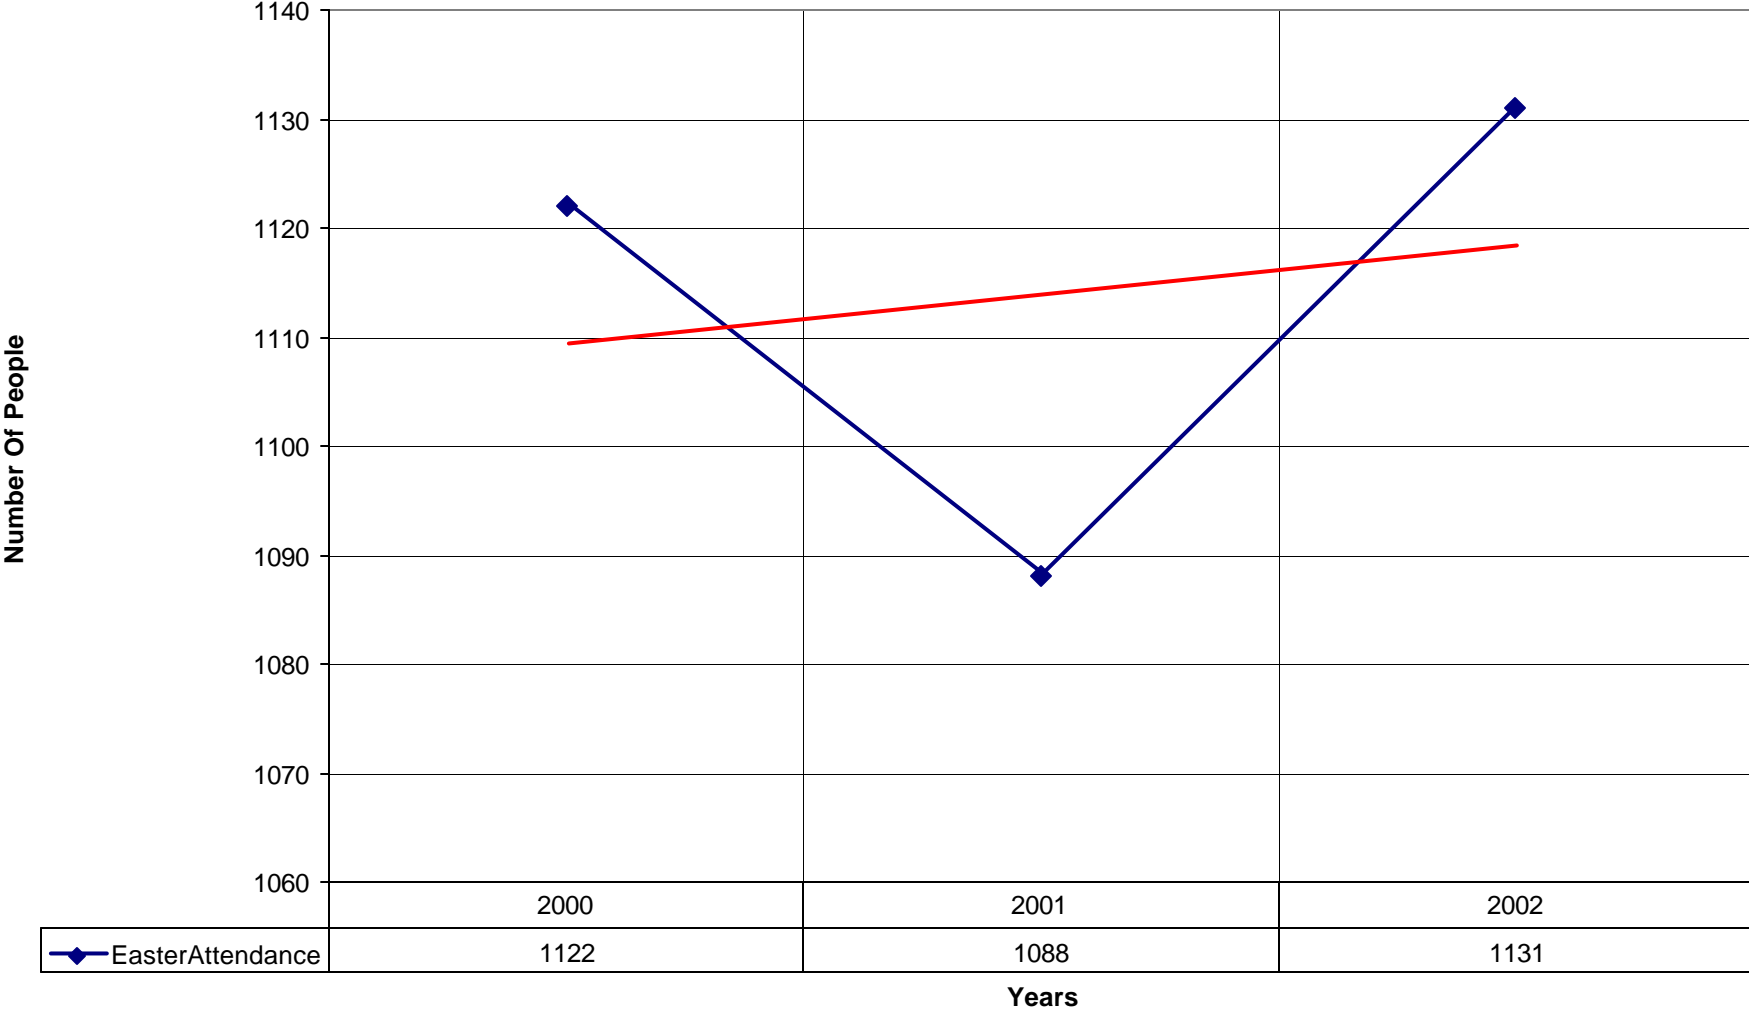

2018 St. Gregory's Episcopal Church SPB

—◆— EasterAttendance — Linear (EasterAttendance)