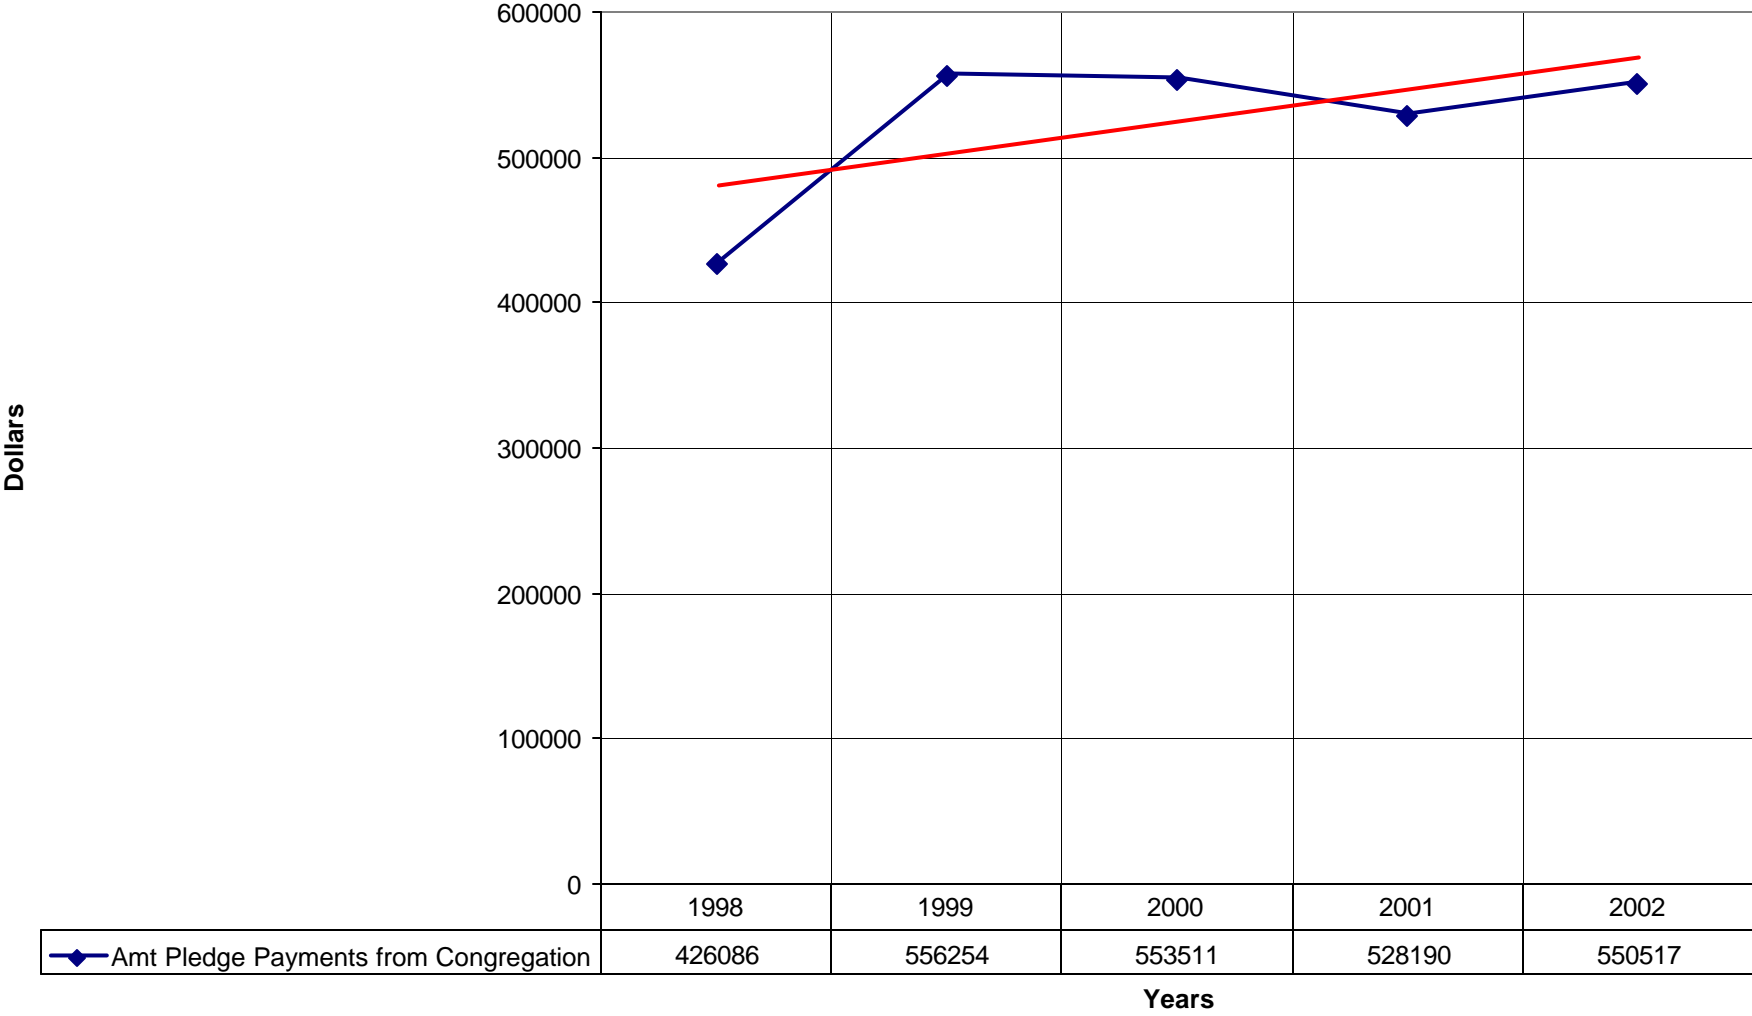

2018 St. Gregory's Episcopal Church SPB

◆ Average Sunday Attendance — Linear (Average Sunday Attendance)

2018 St. Gregory's Episcopal Church SPB

◆ Average Sunday Attendance ■ EasterAttendance — Linear (Average Sunday Attendance) — Linear (EasterAttendance)

2018 St. Gregory's Episcopal Church SPB

◆ EasterAttendance — Linear (EasterAttendance)

2018 St. Gregory's Episcopal Church SPB

2018 St. Gregory's Episcopal Church SPB

◆ Amt Pledge Payments from Congregation — Linear (Amt Pledge Payments from Congregation)

2018 St. Gregory's Episcopal Church SPB

2018 St. Gregory's Episcopal Church SPB

◆ Average Sunday Attendance — Linear (Average Sunday Attendance)

2018 St. Gregory's Episcopal Church SPB

◆ Average Sunday Attendance
 ■ EasterAttendance
 — Linear (Average Sunday Attendance)
 — Linear (EasterAttendance)