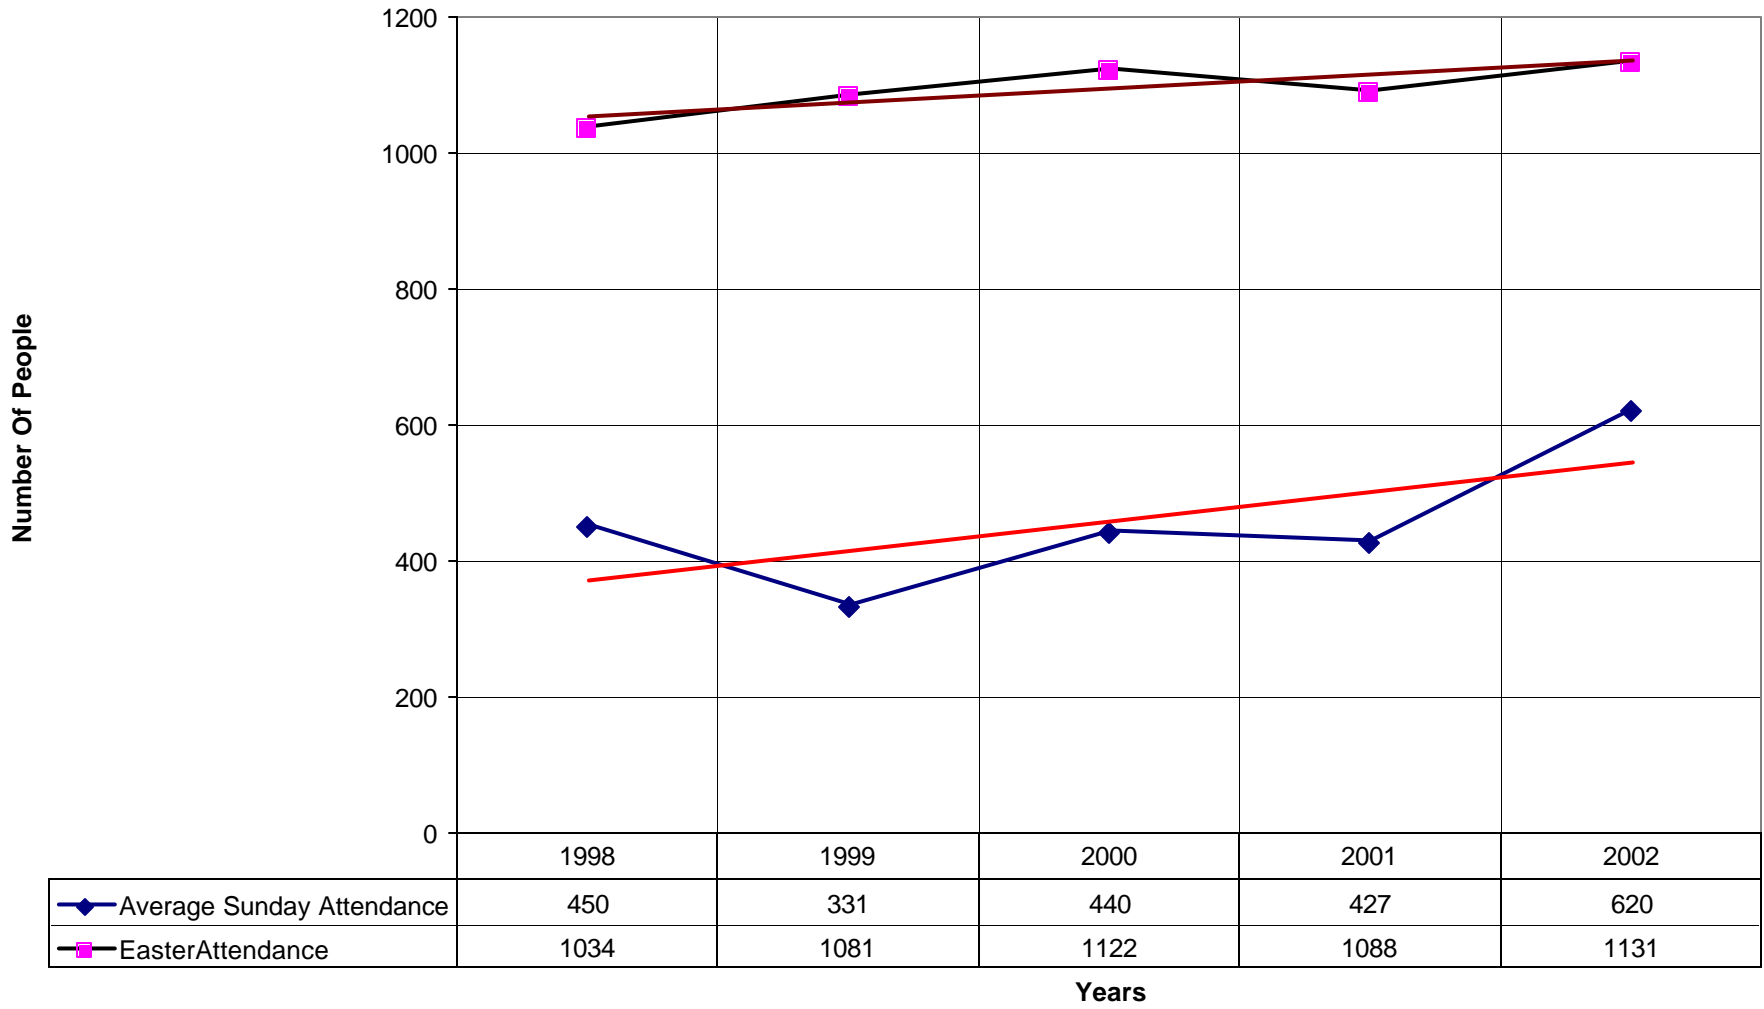

2018 St. Gregory's Episcopal Church SPB

◆ Average Sunday Attendance
 ■ EasterAttendance
 — Linear (Average Sunday Attendance)
 — Linear (EasterAttendance)

2018 St. Gregory's Episcopal Church SPB

◆ EasterAttendance — Linear (EasterAttendance)

2018 St. Gregory's Episcopal Church SPB

2018 St. Gregory's Episcopal Church SPB

◆ Amt Pledge Payments from Congregation — Linear (Amt Pledge Payments from Congregation)

2018 St. Gregory's Episcopal Church SPB

2018 St. Gregory's Episcopal Church SPB

◆ Average Sunday Attendance — Linear (Average Sunday Attendance)

2018 St. Gregory's Episcopal Church SPB

◆ Average Sunday Attendance ■ EasterAttendance — Linear (Average Sunday Attendance) — Linear (EasterAttendance)

2018 St. Gregory's Episcopal Church SPB

2018 St. Gregory's Episcopal Church SPB

◆ Average Sunday Attendance — Linear (Average Sunday Attendance)

2018 St. Gregory's Episcopal Church SPB

◆ Average Sunday Attendance
 ■ EasterAttendance
 — Linear (Average Sunday Attendance)
 — Linear (EasterAttendance)