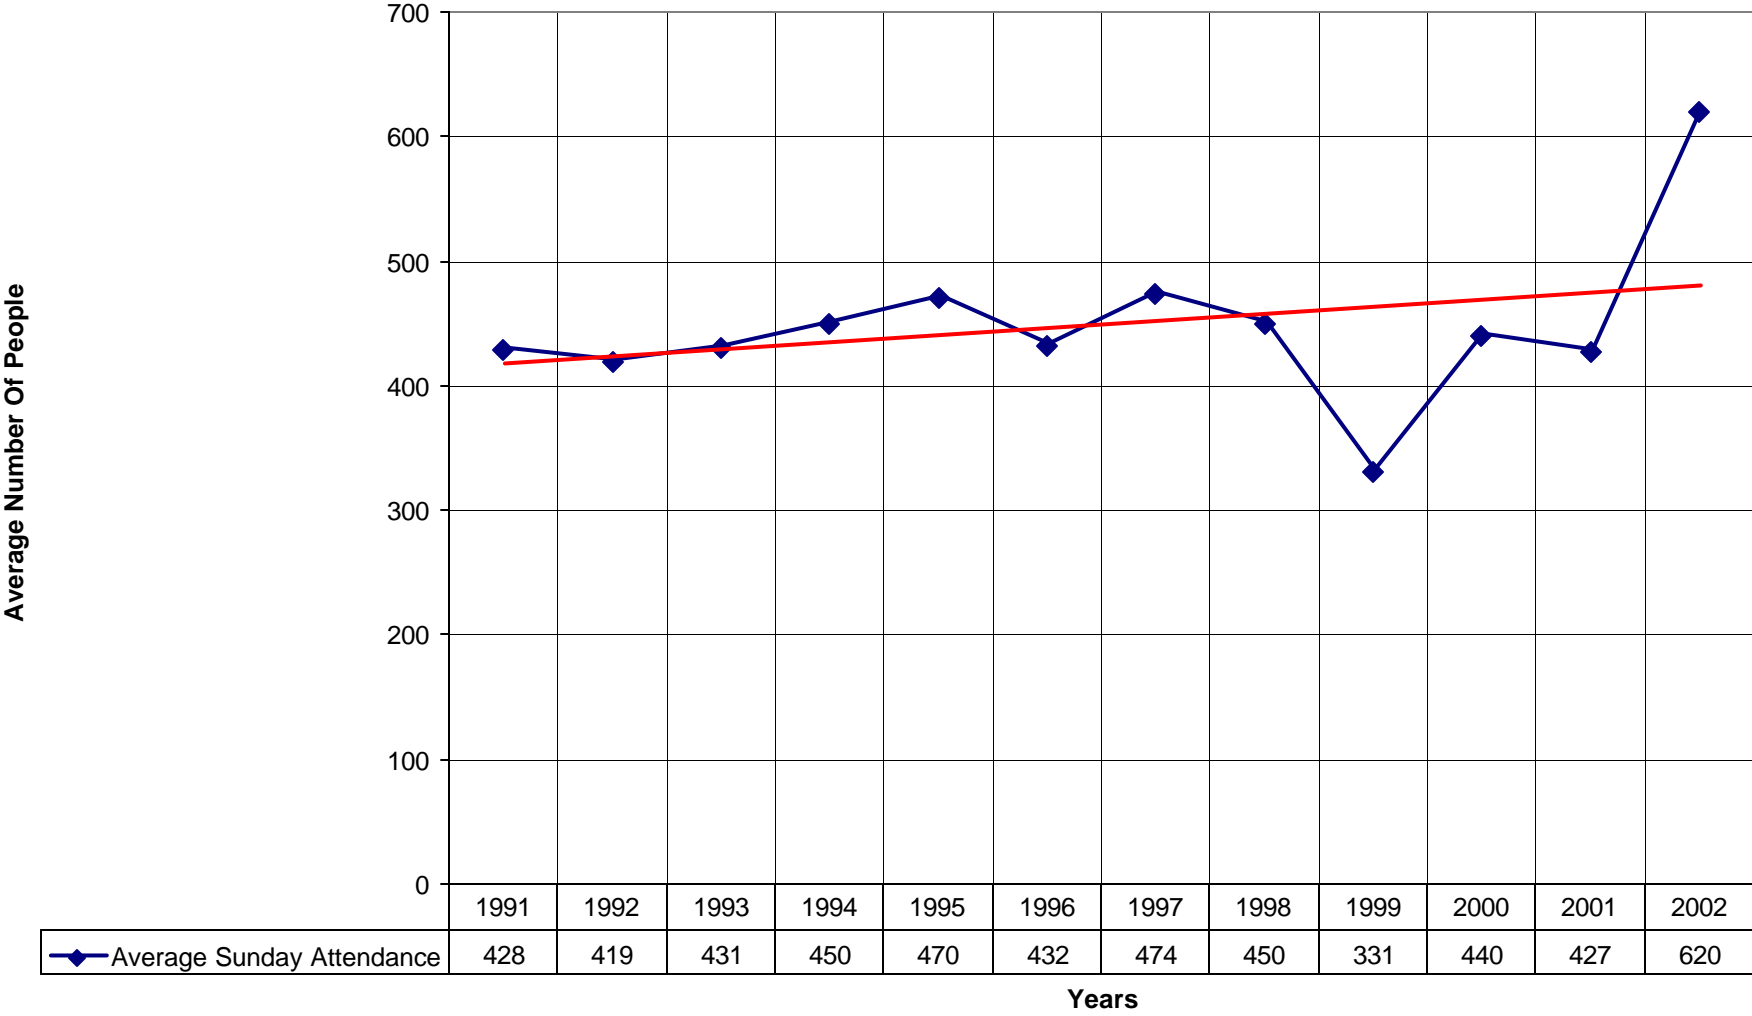

2018 St. Gregory's Episcopal Church SPB

◆ Average Sunday Attendance
 ■ EasterAttendance
 — Linear (Average Sunday Attendance)
 — Linear (EasterAttendance)

2018 St. Gregory's Episcopal Church SPB

◆ EasterAttendance — Linear (EasterAttendance)

2018 St. Gregory's Episcopal Church SPB

◆ Average Sunday Attendance — Linear (Average Sunday Attendance)

2018 St. Gregory's Episcopal Church SPB

◆ Average Sunday Attendance ■ EasterAttendance — Linear (Average Sunday Attendance) — Linear (EasterAttendance)