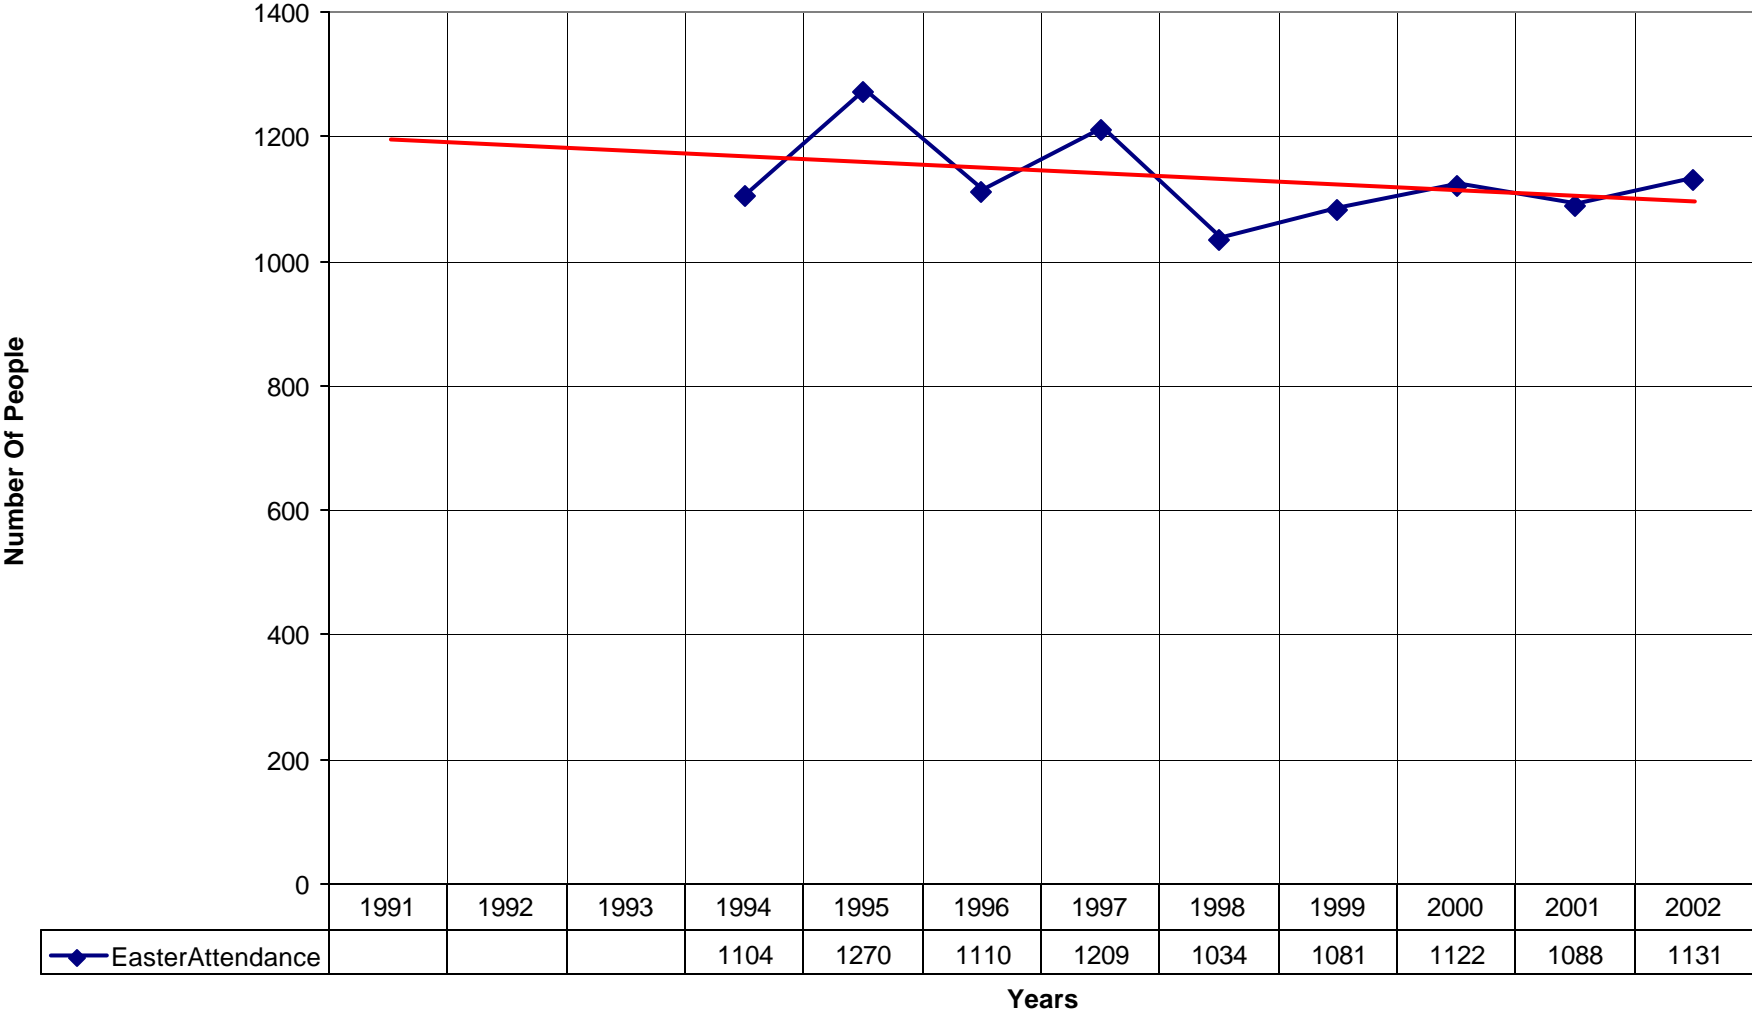

2018 St. Gregory's Episcopal Church SPB

◆ Average Sunday Attendance
 ■ EasterAttendance
 — Linear (Average Sunday Attendance)
 — Linear (EasterAttendance)

2018 St. Gregory's Episcopal Church SPB

◆ EasterAttendance — Linear (EasterAttendance)

2018 St. Gregory's Episcopal Church SPB

◆ Average Sunday Attendance — Linear (Average Sunday Attendance)

2018 St. Gregory's Episcopal Church SPB

◆ Average Sunday Attendance ■ EasterAttendance — Linear (Average Sunday Attendance) — Linear (EasterAttendance)