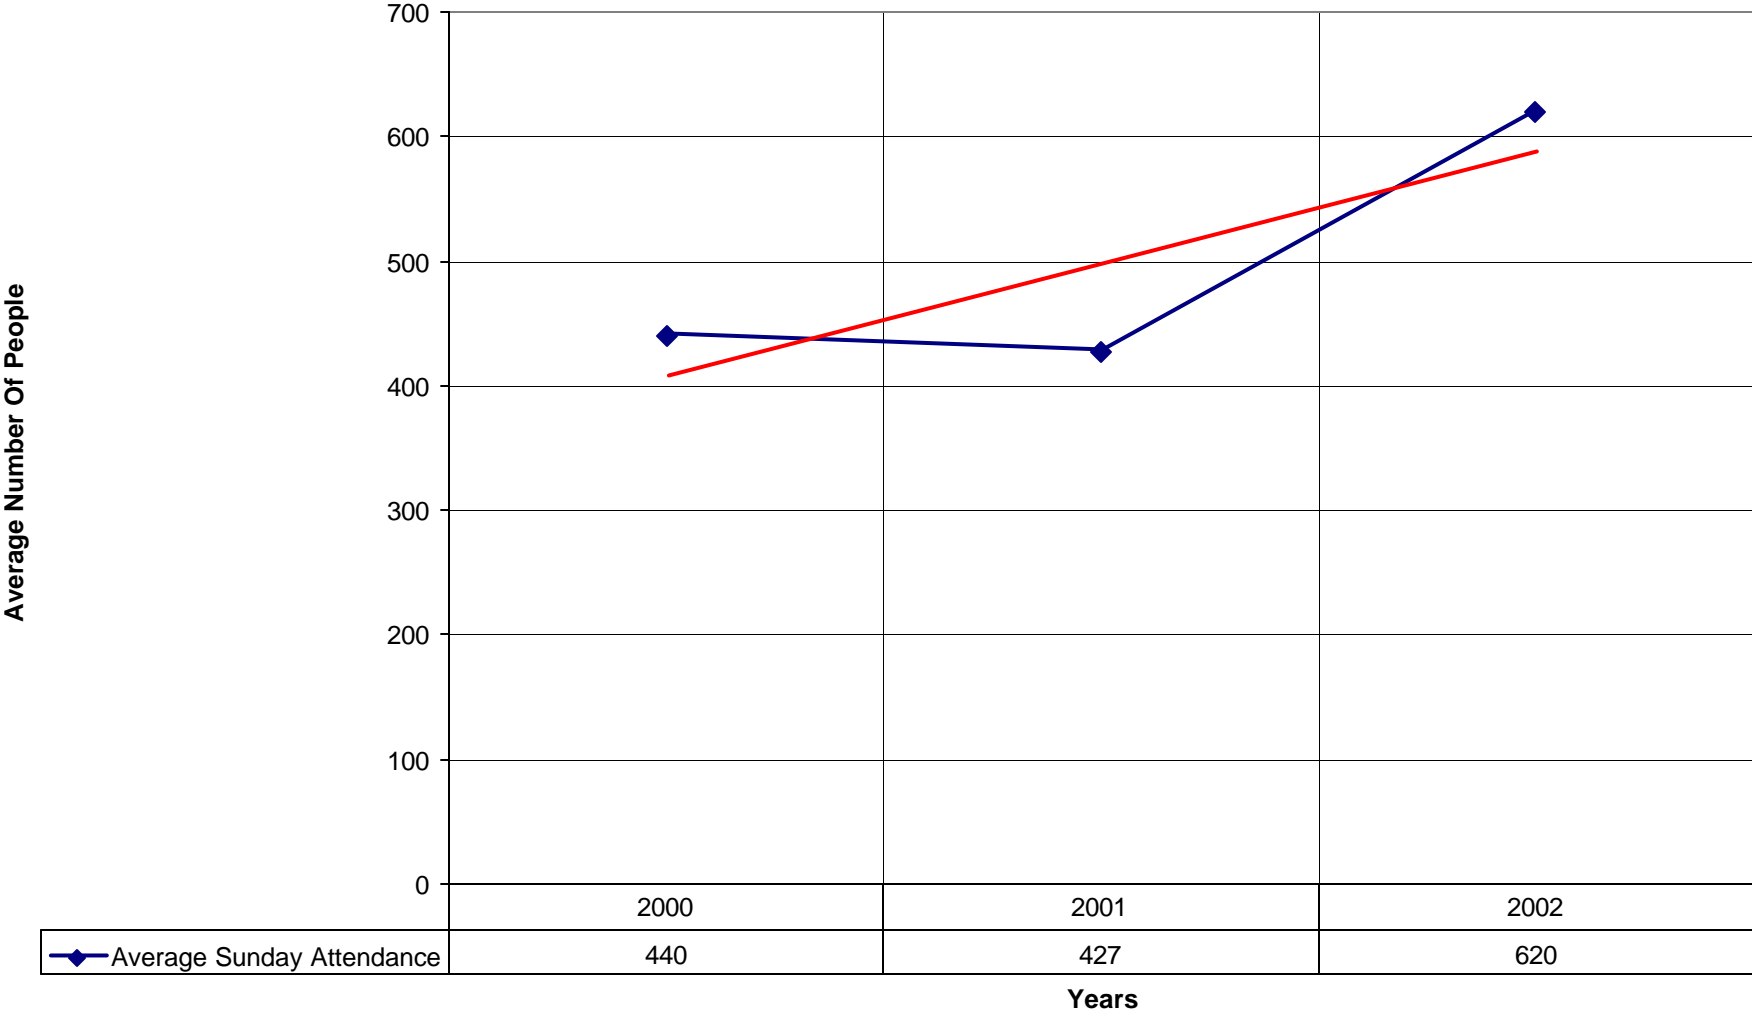

2018 St. Gregory's Episcopal Church SPB

2018 St. Gregory's Episcopal Church SPB

◆ Average Sunday Attendance — Linear (Average Sunday Attendance)

2018 St. Gregory's Episcopal Church SPB

◆ Average Sunday Attendance
 ■ EasterAttendance
 — Linear (Average Sunday Attendance)
 — Linear (EasterAttendance)

2018 St. Gregory's Episcopal Church SPB

—◆— EasterAttendance — Linear (EasterAttendance)

2018 St. Gregory's Episcopal Church SPB

2018 St. Gregory's Episcopal Church SPB

◆ Amt Pledge Payments from Congregation — Linear (Amt Pledge Payments from Congregation)

2018 St. Gregory's Episcopal Church SPB

◆ Number of Pledges — Linear (Number of Pledges)

2018 St. Gregory's Episcopal Church SPB

◆ Average Sunday Attendance — Linear (Average Sunday Attendance)