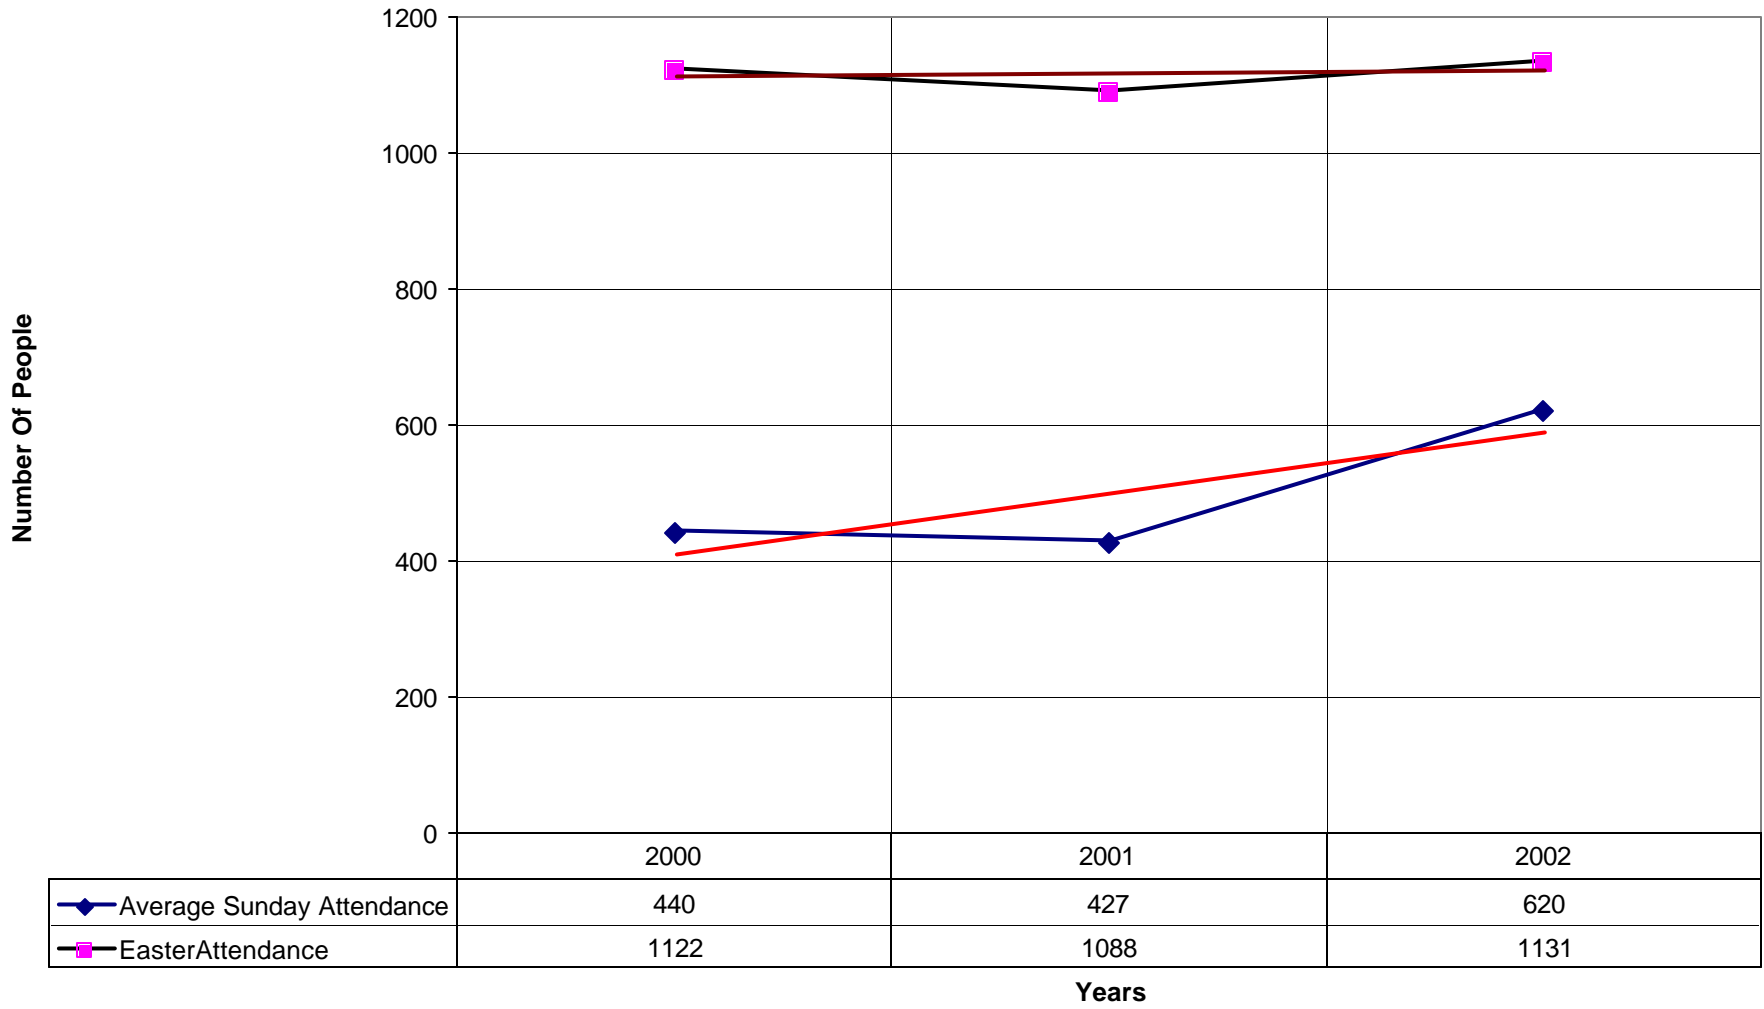

2018 St. Gregory's Episcopal Church SPB

◆ Average Sunday Attendance — Linear (Average Sunday Attendance)

2018 St. Gregory's Episcopal Church SPB

◆ Average Sunday Attendance ■ EasterAttendance — Linear (Average Sunday Attendance) — Linear (EasterAttendance)

2018 St. Gregory's Episcopal Church SPB

2018 St. Gregory's Episcopal Church SPB

◆ Average Sunday Attendance — Linear (Average Sunday Attendance)

2018 St. Gregory's Episcopal Church SPB

◆ Average Sunday Attendance
 ■ EasterAttendance
 — Linear (Average Sunday Attendance)
 — Linear (EasterAttendance)

2018 St. Gregory's Episcopal Church SPB

◆ Number of Pledges — Linear (Number of Pledges)

2018 St. Gregory's Episcopal Church SPB

◆ Average Sunday Attendance — Linear (Average Sunday Attendance)