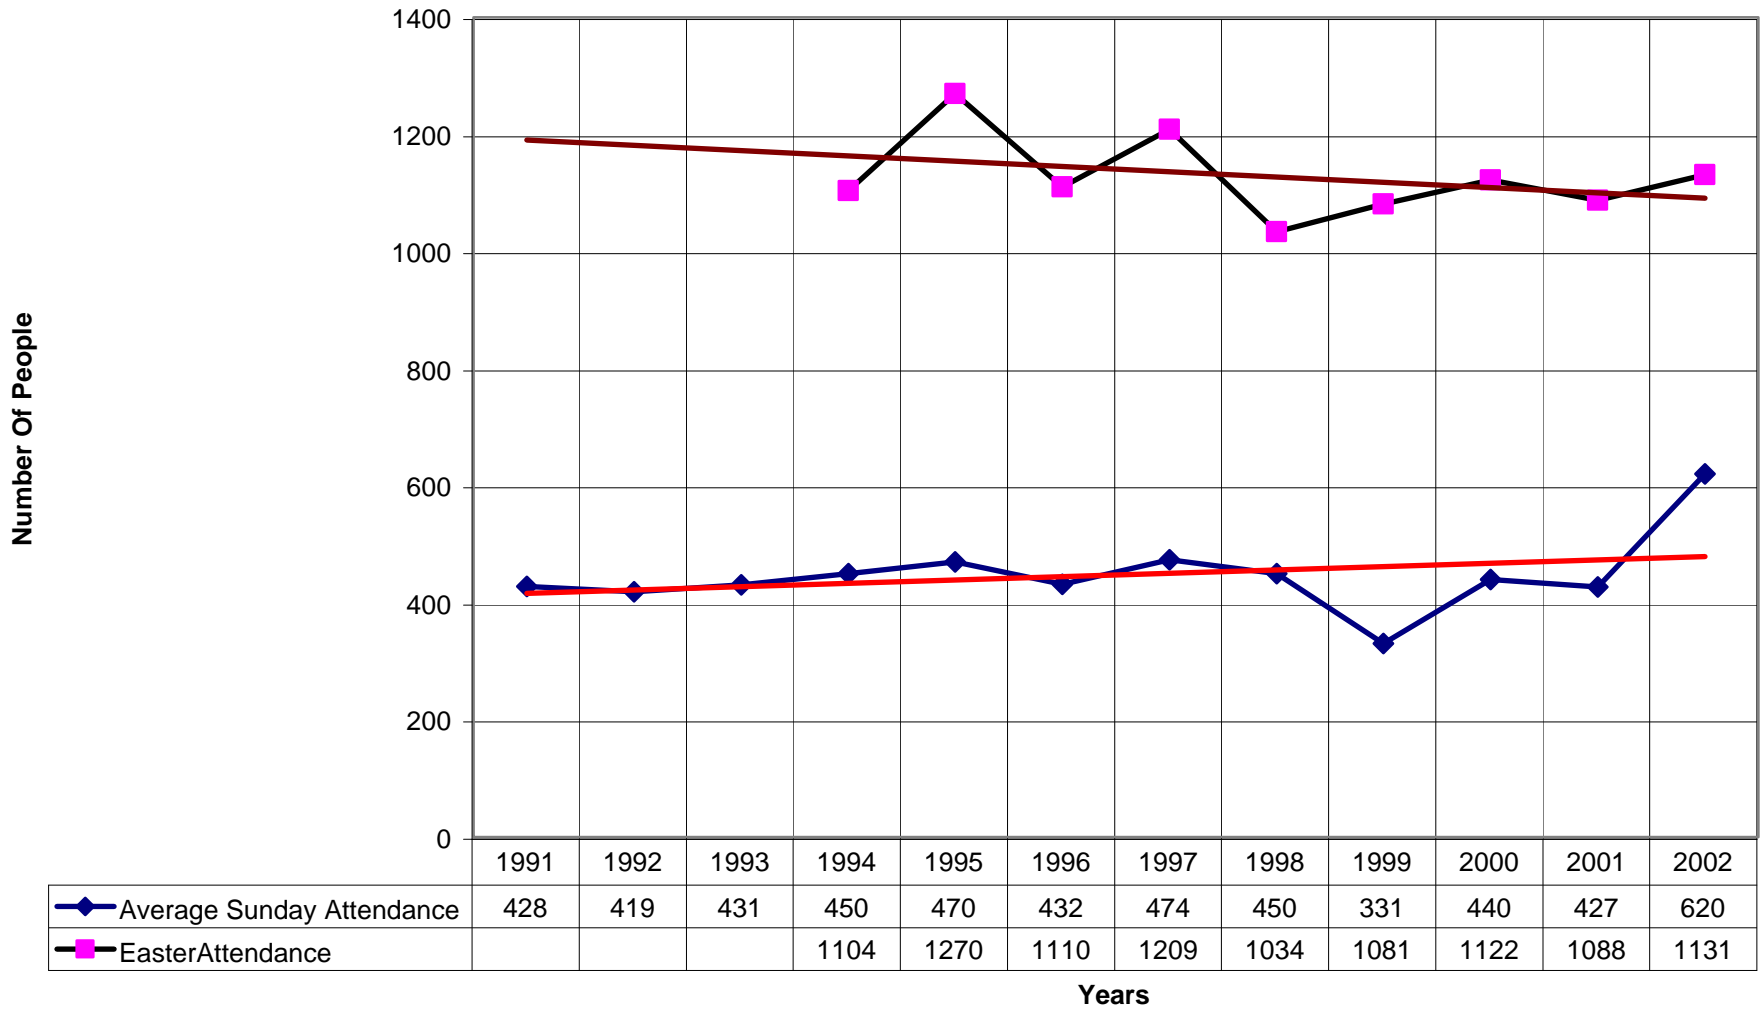

2018 St. Gregory's Episcopal Church SPB

◆ Average Sunday Attendance
 ■ EasterAttendance
 — Linear (Average Sunday Attendance)
 — Linear (EasterAttendance)

2018 St. Gregory's Episcopal Church SPB

◆ EasterAttendance — Linear (EasterAttendance)

2018 St. Gregory's Episcopal Church SPB

◆ Average Sunday Attendance — Linear (Average Sunday Attendance)

2018 St. Gregory's Episcopal Church SPB

◆ Average Sunday Attendance ■ EasterAttendance — Linear (Average Sunday Attendance) — Linear (EasterAttendance)

2018 St. Gregory's Episcopal Church SPB

2018 St. Gregory's Episcopal Church SPB

◆ Average Sunday Attendance — Linear (Average Sunday Attendance)

2018 St. Gregory's Episcopal Church SPB

◆ Average Sunday Attendance
 ■ EasterAttendance
 — Linear (Average Sunday Attendance)
 — Linear (EasterAttendance)