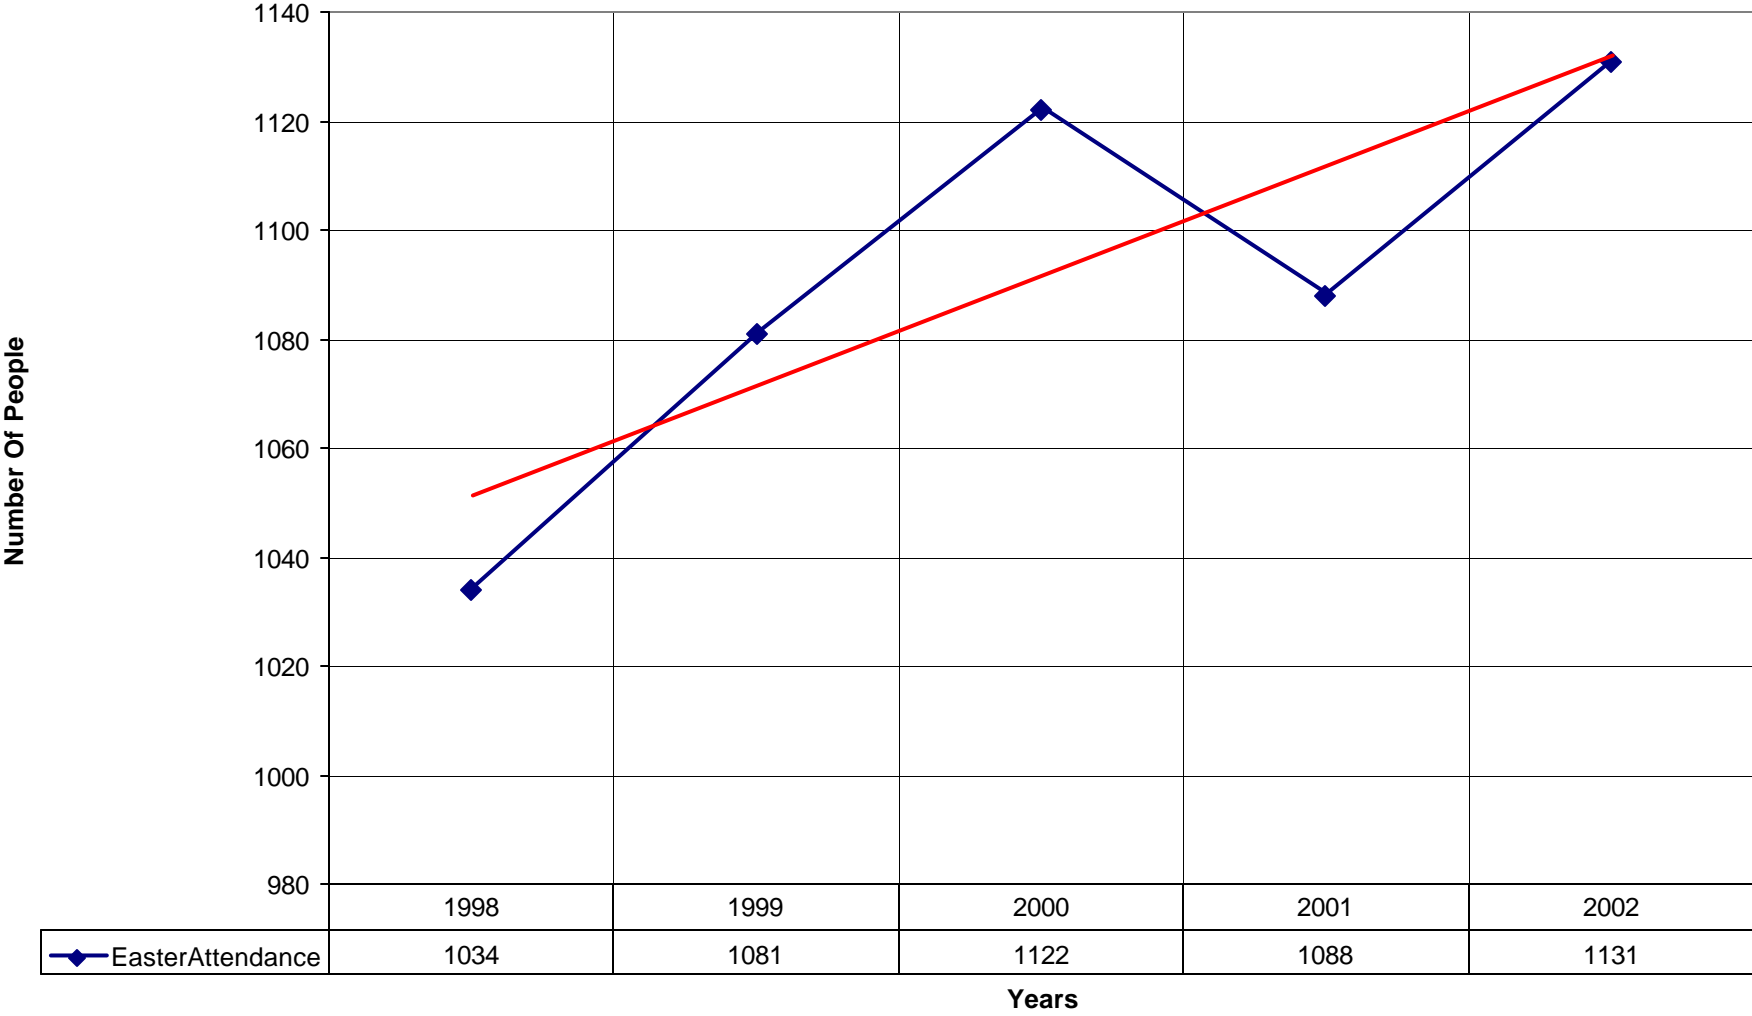

◆ EasterAttendance — Linear (EasterAttendance)