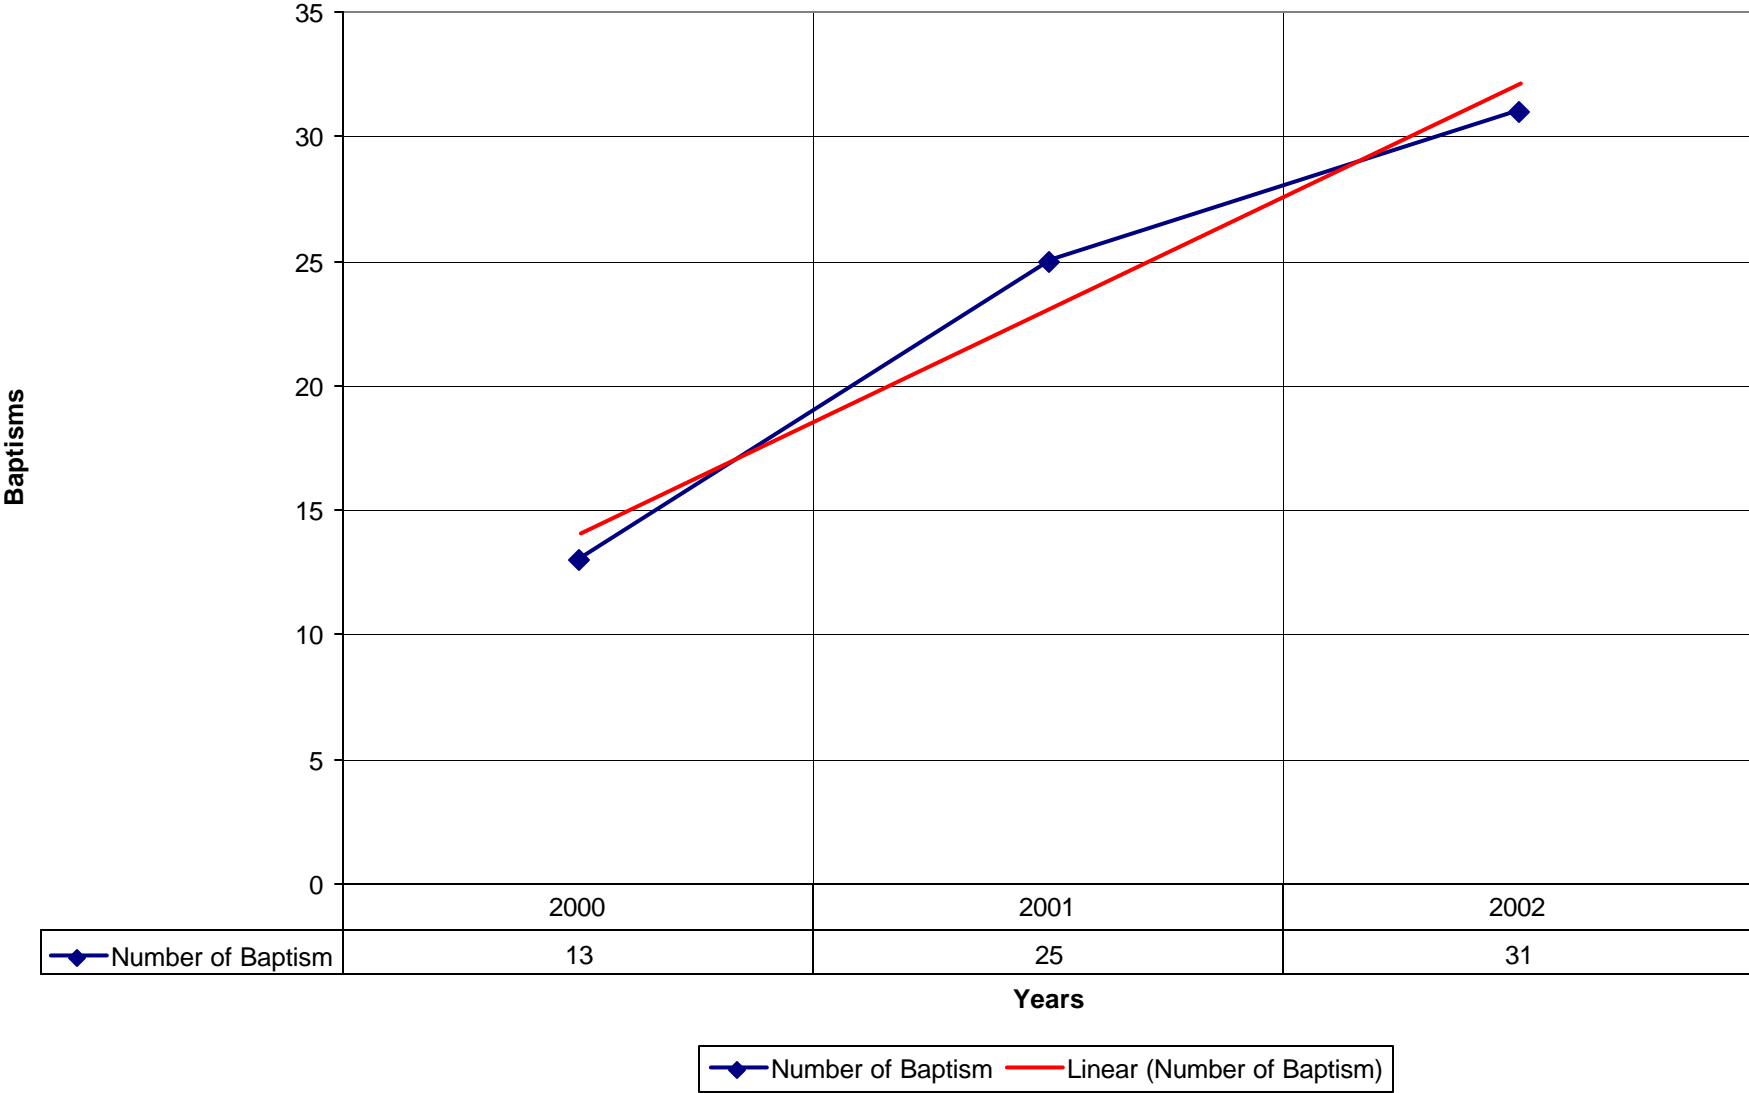

2018 St. Gregory's Episcopal Church SPB