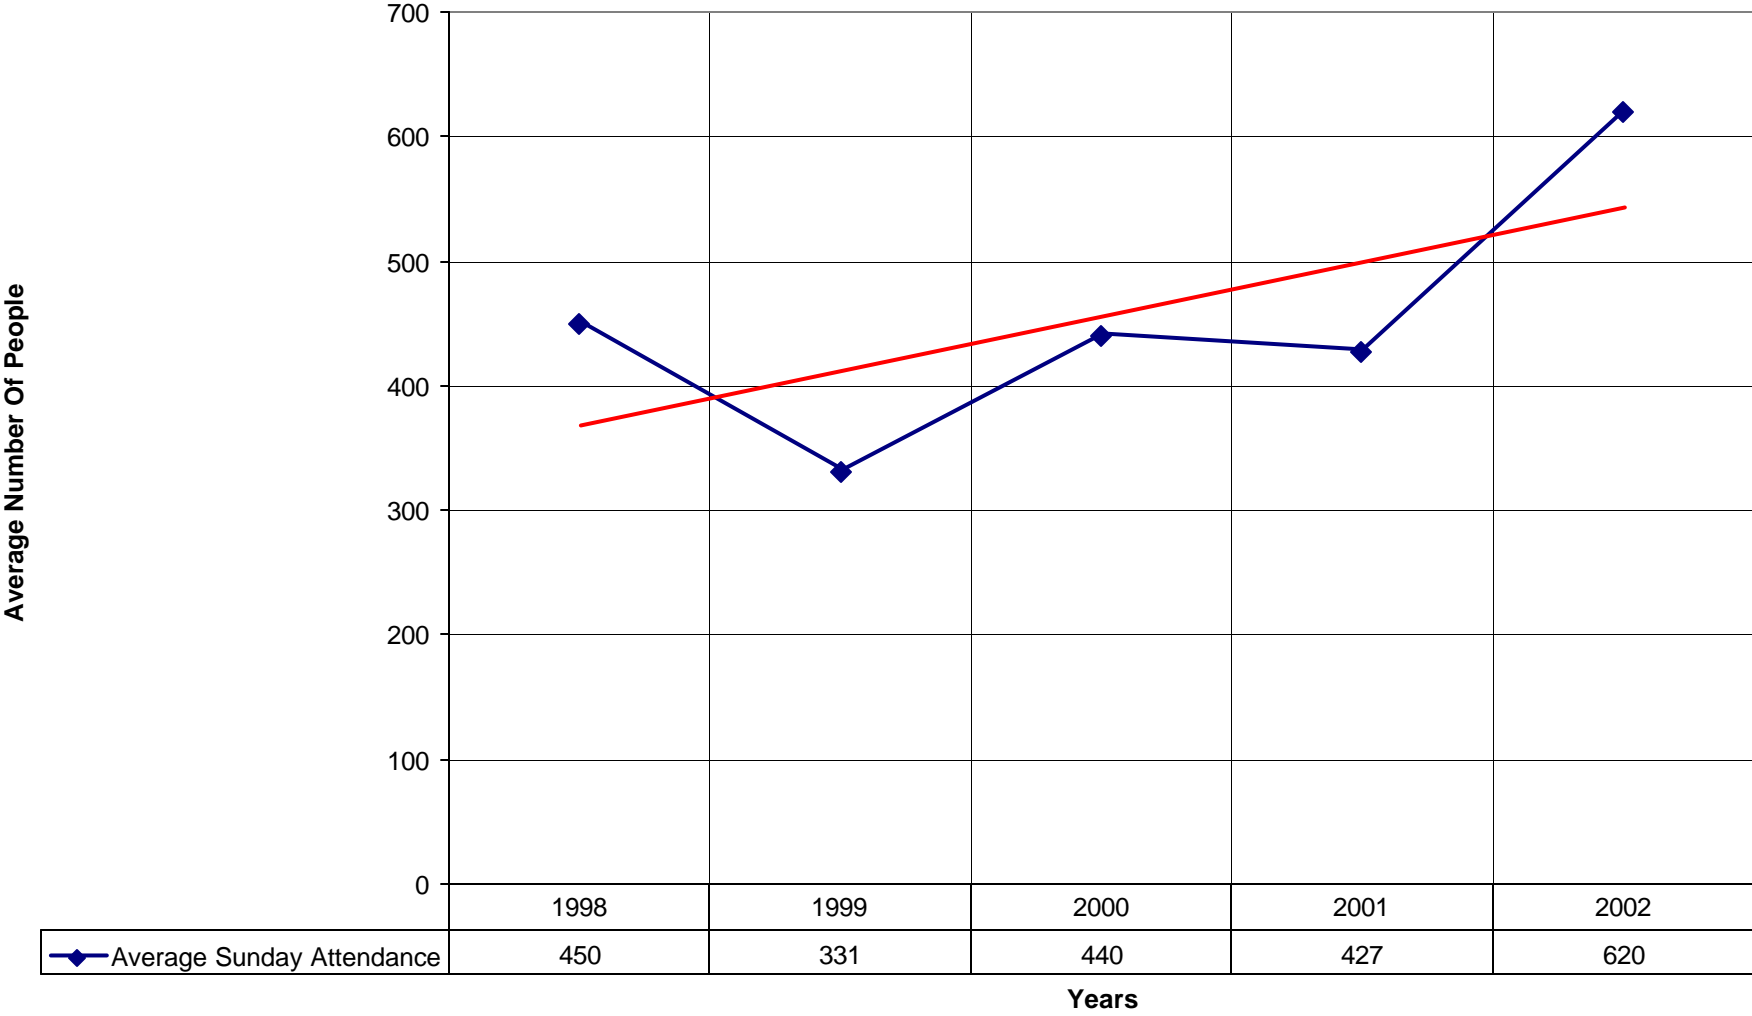

2018 St. Gregory's Episcopal Church SPB

◆ Average Sunday Attendance
 ■ EasterAttendance
 — Linear (Average Sunday Attendance)
 — Linear (EasterAttendance)

2018 St. Gregory's Episcopal Church SPB

◆ EasterAttendance — Linear (EasterAttendance)

2018 St. Gregory's Episcopal Church SPB

◆ Average Sunday Attendance — Linear (Average Sunday Attendance)

2018 St. Gregory's Episcopal Church SPB

◆ Average Sunday Attendance ■ EasterAttendance — Linear (Average Sunday Attendance) — Linear (EasterAttendance)

2018 St. Gregory's Episcopal Church SPB

◆ EasterAttendance — Linear (EasterAttendance)

2018 St. Gregory's Episcopal Church SPB

2018 St. Gregory's Episcopal Church SPB

◆ Amt Pledge Payments from Congregation — Linear (Amt Pledge Payments from Congregation)

2018 St. Gregory's Episcopal Church SPB

2018 St. Gregory's Episcopal Church SPB

◆ Average Sunday Attendance — Linear (Average Sunday Attendance)

2018 St. Gregory's Episcopal Church SPB

◆ Average Sunday Attendance
 ■ EasterAttendance
 — Linear (Average Sunday Attendance)
 — Linear (EasterAttendance)