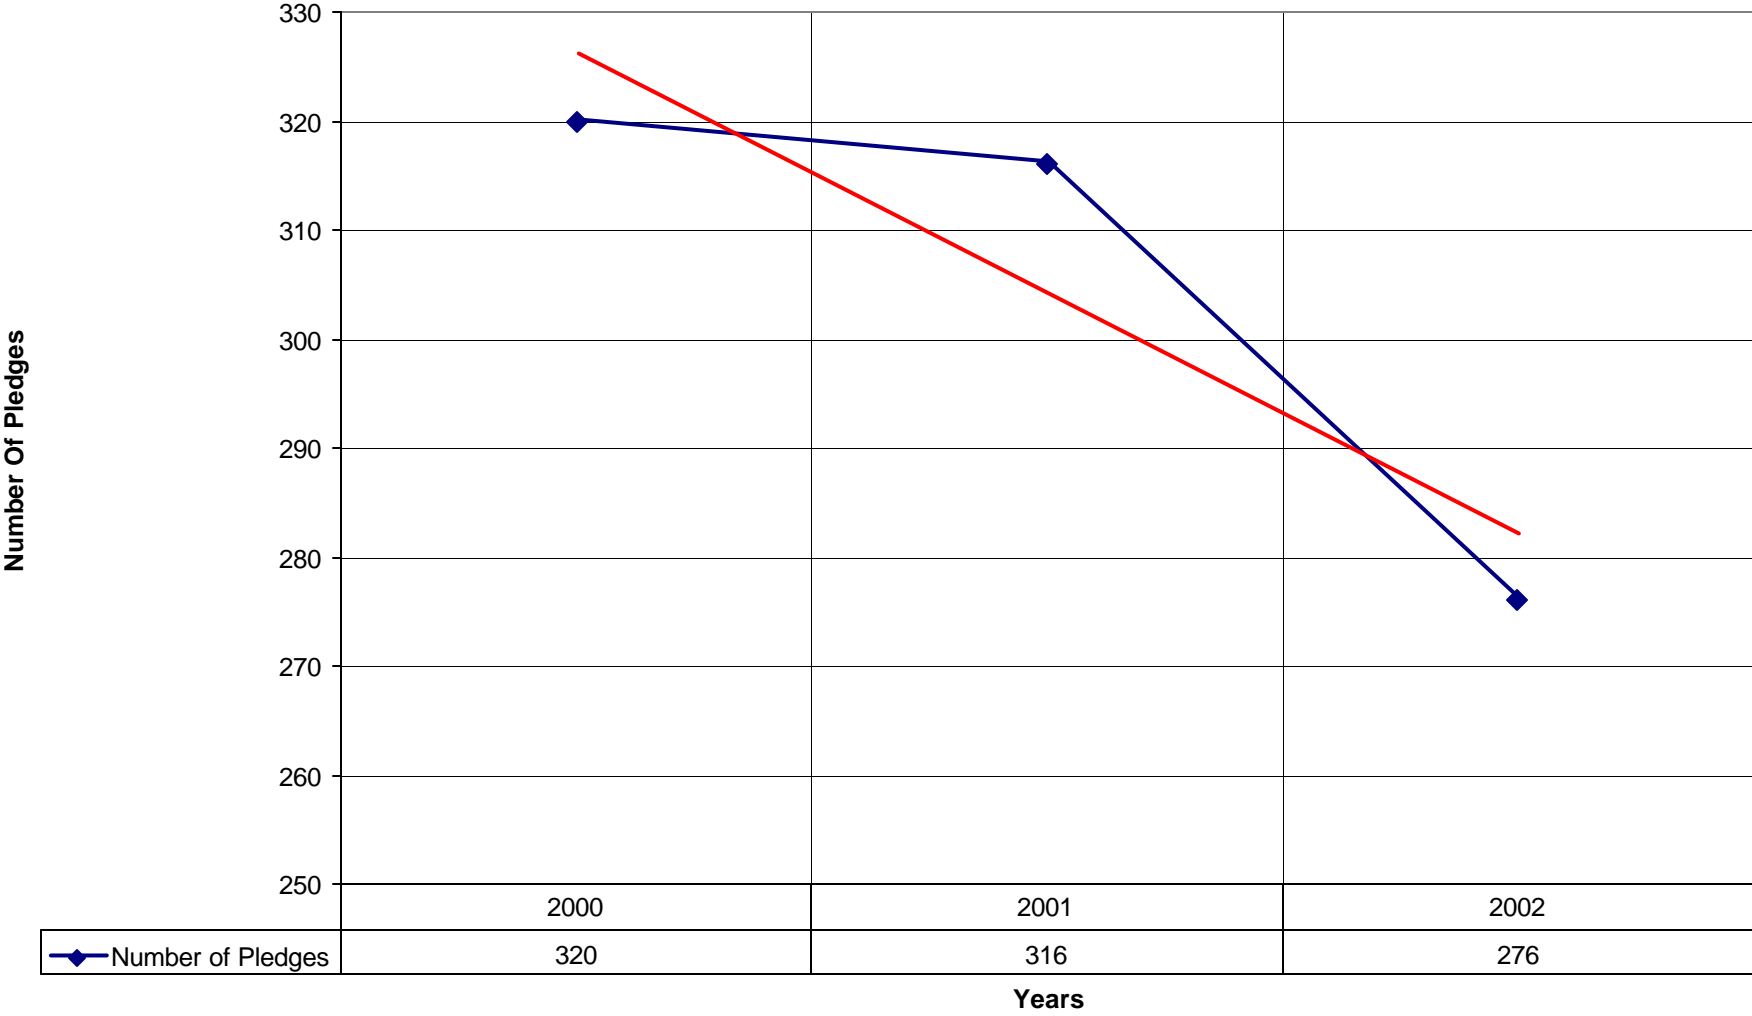

2018 St. Gregory's Episcopal Church SPB

2018 St. Gregory's Episcopal Church SPB

◆ Average Sunday Attendance — Linear (Average Sunday Attendance)

2018 St. Gregory's Episcopal Church SPB

◆ Average Sunday Attendance
 ■ EasterAttendance
 — Linear (Average Sunday Attendance)
 — Linear (EasterAttendance)

2018 St. Gregory's Episcopal Church SPB

—◆— EasterAttendance — Linear (EasterAttendance)

2018 St. Gregory's Episcopal Church SPB

2018 St. Gregory's Episcopal Church SPB

◆ Amt Pledge Payments from Congregation — Linear (Amt Pledge Payments from Congregation)

2018 St. Gregory's Episcopal Church SPB

◆ Number of Pledges — Linear (Number of Pledges)

2018 St. Gregory's Episcopal Church SPB

◆ Average Sunday Attendance — Linear (Average Sunday Attendance)