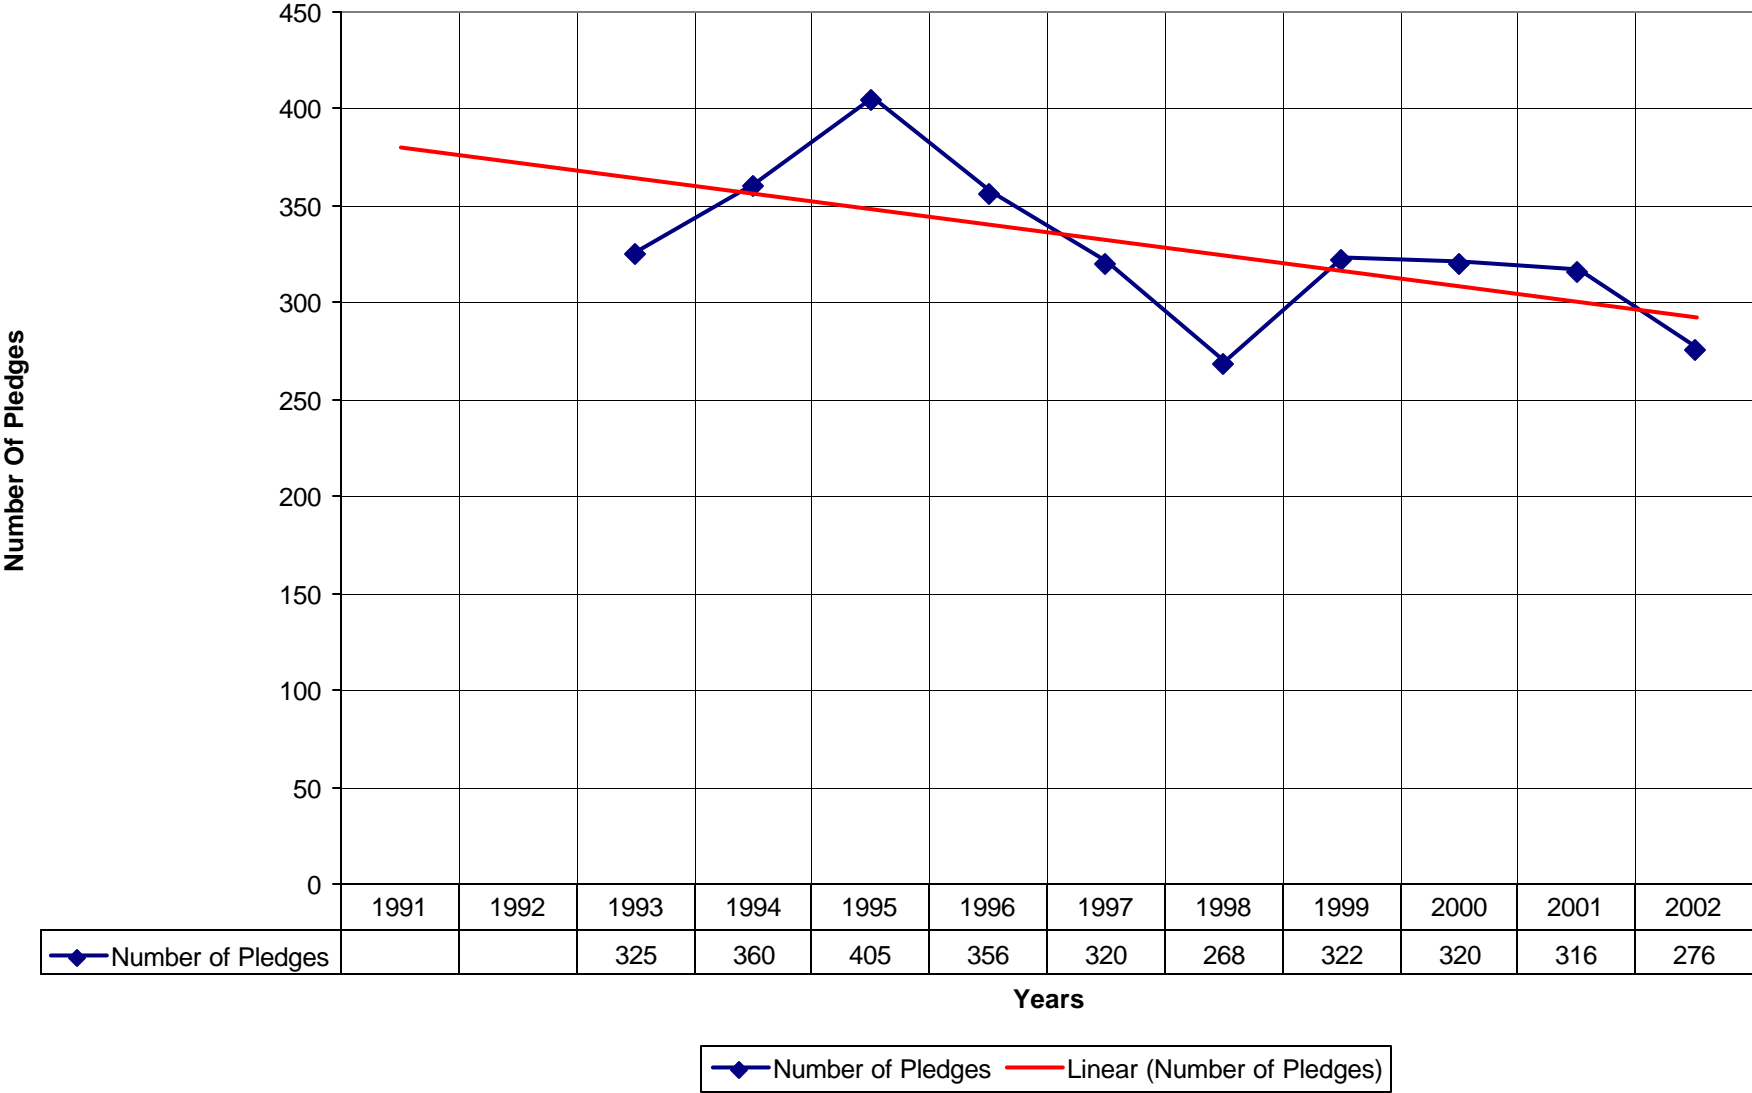

2018 St. Gregory's Episcopal Church SPB

◆ Average Sunday Attendance
 ■ EasterAttendance
 — Linear (Average Sunday Attendance)
 — Linear (EasterAttendance)

2018 St. Gregory's Episcopal Church SPB

◆ EasterAttendance — Linear (EasterAttendance)

2018 St. Gregory's Episcopal Church SPB

2018 St. Gregory's Episcopal Church SPB

◆ Amt Pledge Payments from Congregation — Linear (Amt Pledge Payments from Congregation)

2018 St. Gregory's Episcopal Church SPB

2018 St. Gregory's Episcopal Church SPB

◆ Average Sunday Attendance — Linear (Average Sunday Attendance)

2018 St. Gregory's Episcopal Church SPB

◆ Average Sunday Attendance ■ EasterAttendance — Linear (Average Sunday Attendance) — Linear (EasterAttendance)