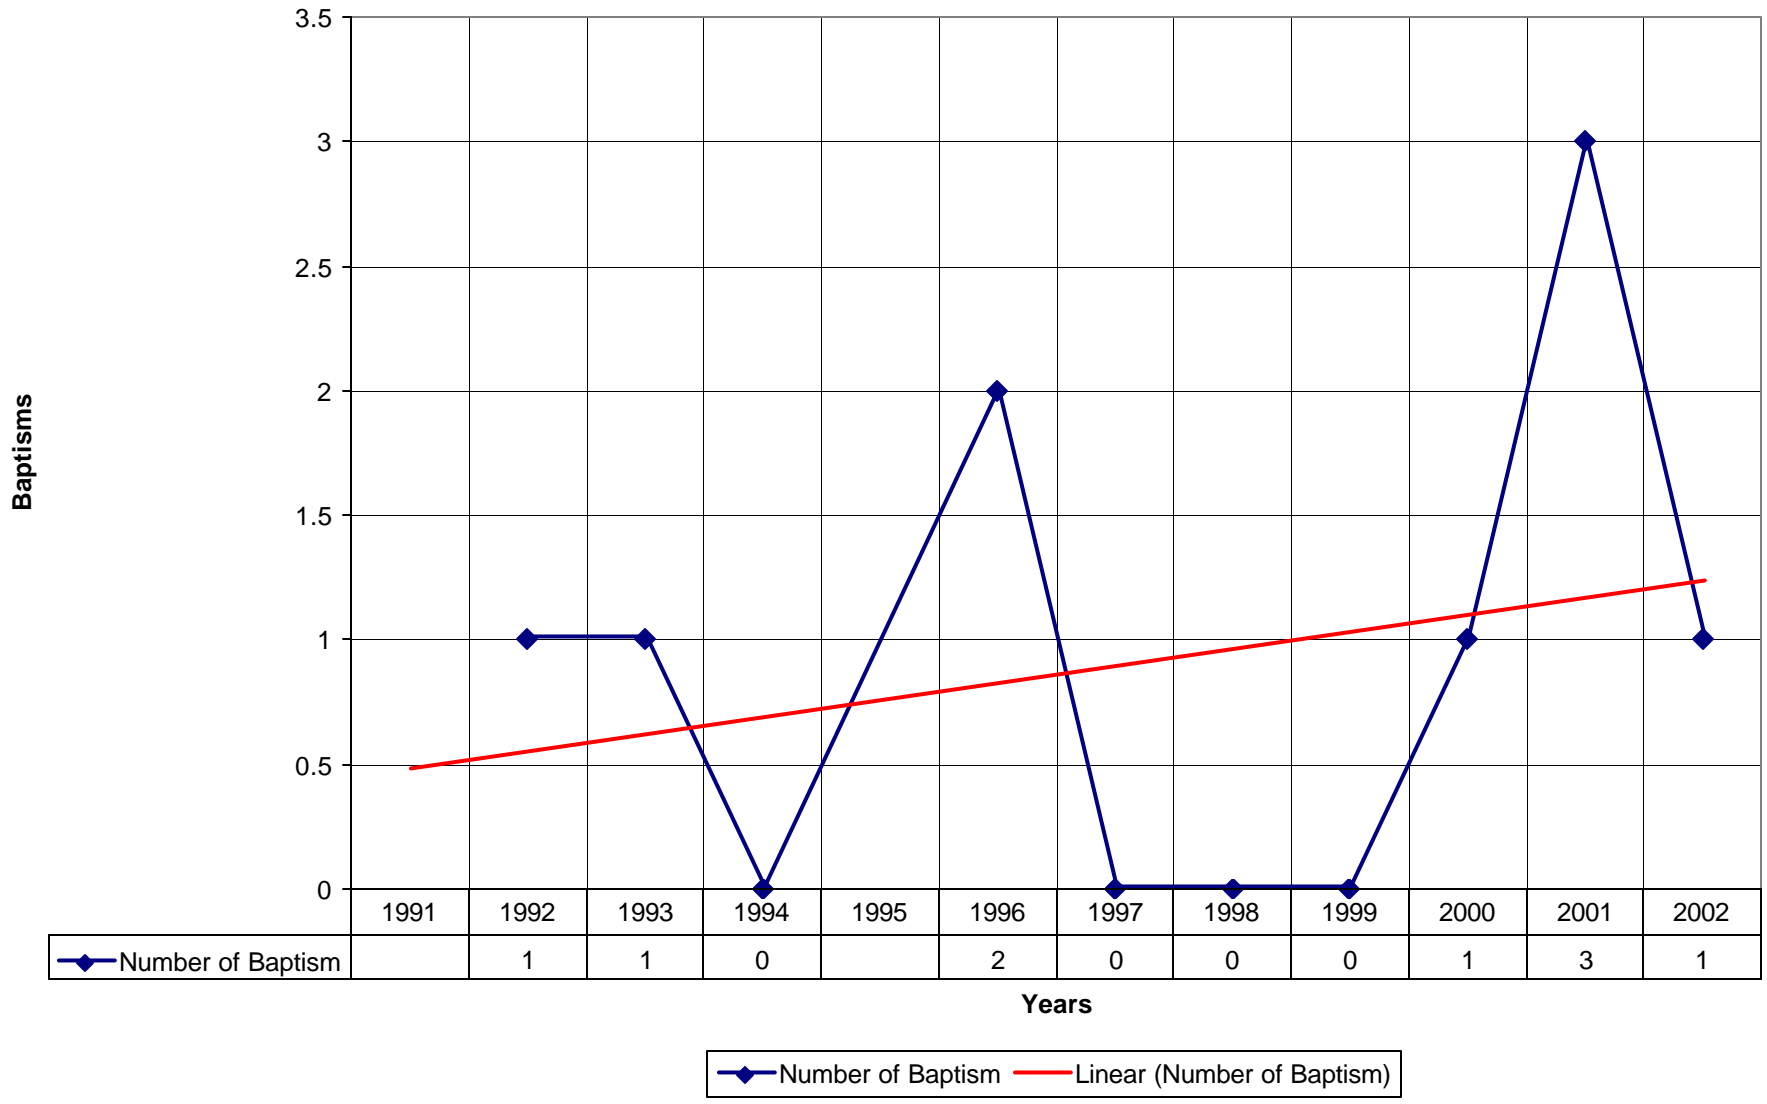

2015 St. Cuthbert's Episcopal Church SPB