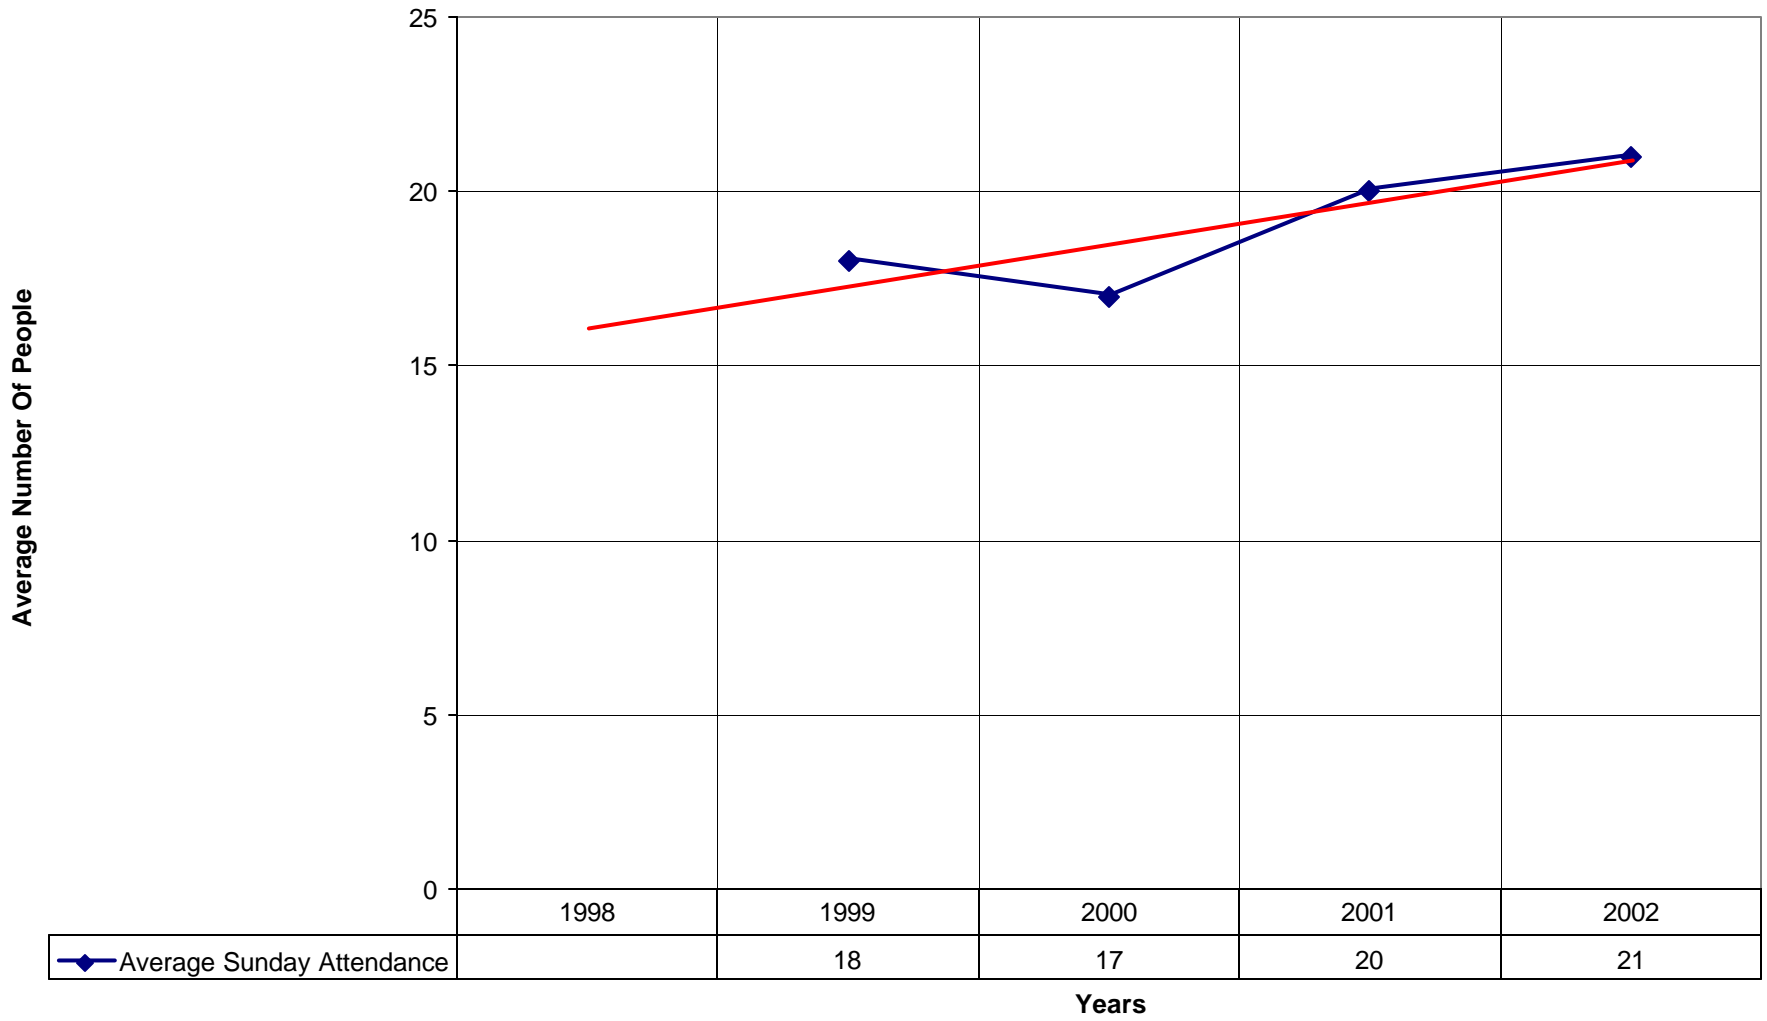

2015 St. Cuthbert's Episcopal Church SPB

◆ Average Sunday Attendance
 ■ EasterAttendance
 — Linear (Average Sunday Attendance)
 — Linear (EasterAttendance)

2015 St. Cuthbert's Episcopal Church SPB

◆ EasterAttendance — Linear (EasterAttendance)

2015 St. Cuthbert's Episcopal Church SPB

◆ Average Sunday Attendance — Linear (Average Sunday Attendance)

2015 St. Cuthbert's Episcopal Church SPB

◆ Average Sunday Attendance ■ EasterAttendance — Linear (Average Sunday Attendance) — Linear (EasterAttendance)

2015 St. Cuthbert's Episcopal Church SPB

◆ EasterAttendance — Linear (EasterAttendance)

2015 St. Cuthbert's Episcopal Church SPB

2015 St. Cuthbert's Episcopal Church SPB

◆ Amt Pledge Payments from Congregation — Linear (Amt Pledge Payments from Congregation)

2015 St. Cuthbert's Episcopal Church SPB

◆ Number of Pledges — Linear (Number of Pledges)

2015 St. Cuthbert's Episcopal Church SPB

◆ Average Sunday Attendance — Linear (Average Sunday Attendance)

2015 St. Cuthbert's Episcopal Church SPB