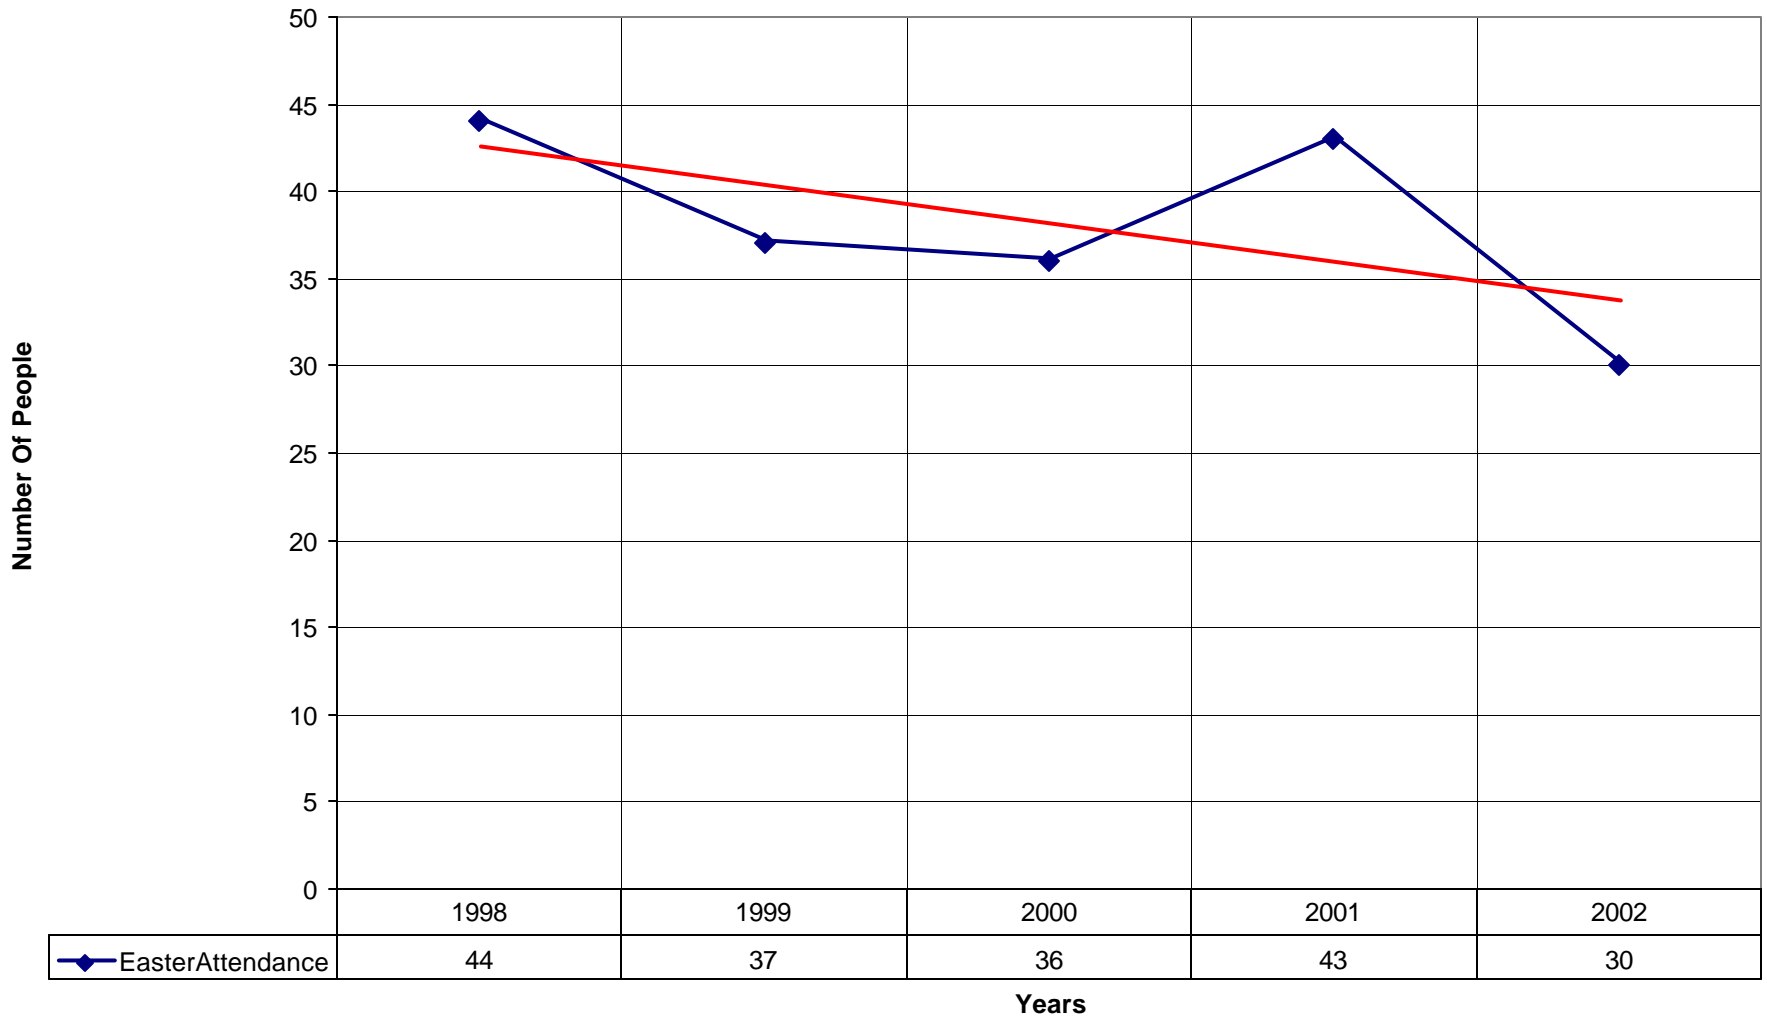

◆ Average Sunday Attendance   ■ EasterAttendance   — Linear (Average Sunday Attendance)   — Linear (EasterAttendance)

2015 St. Cuthbert's Episcopal Church SPB

◆ EasterAttendance — Linear (EasterAttendance)