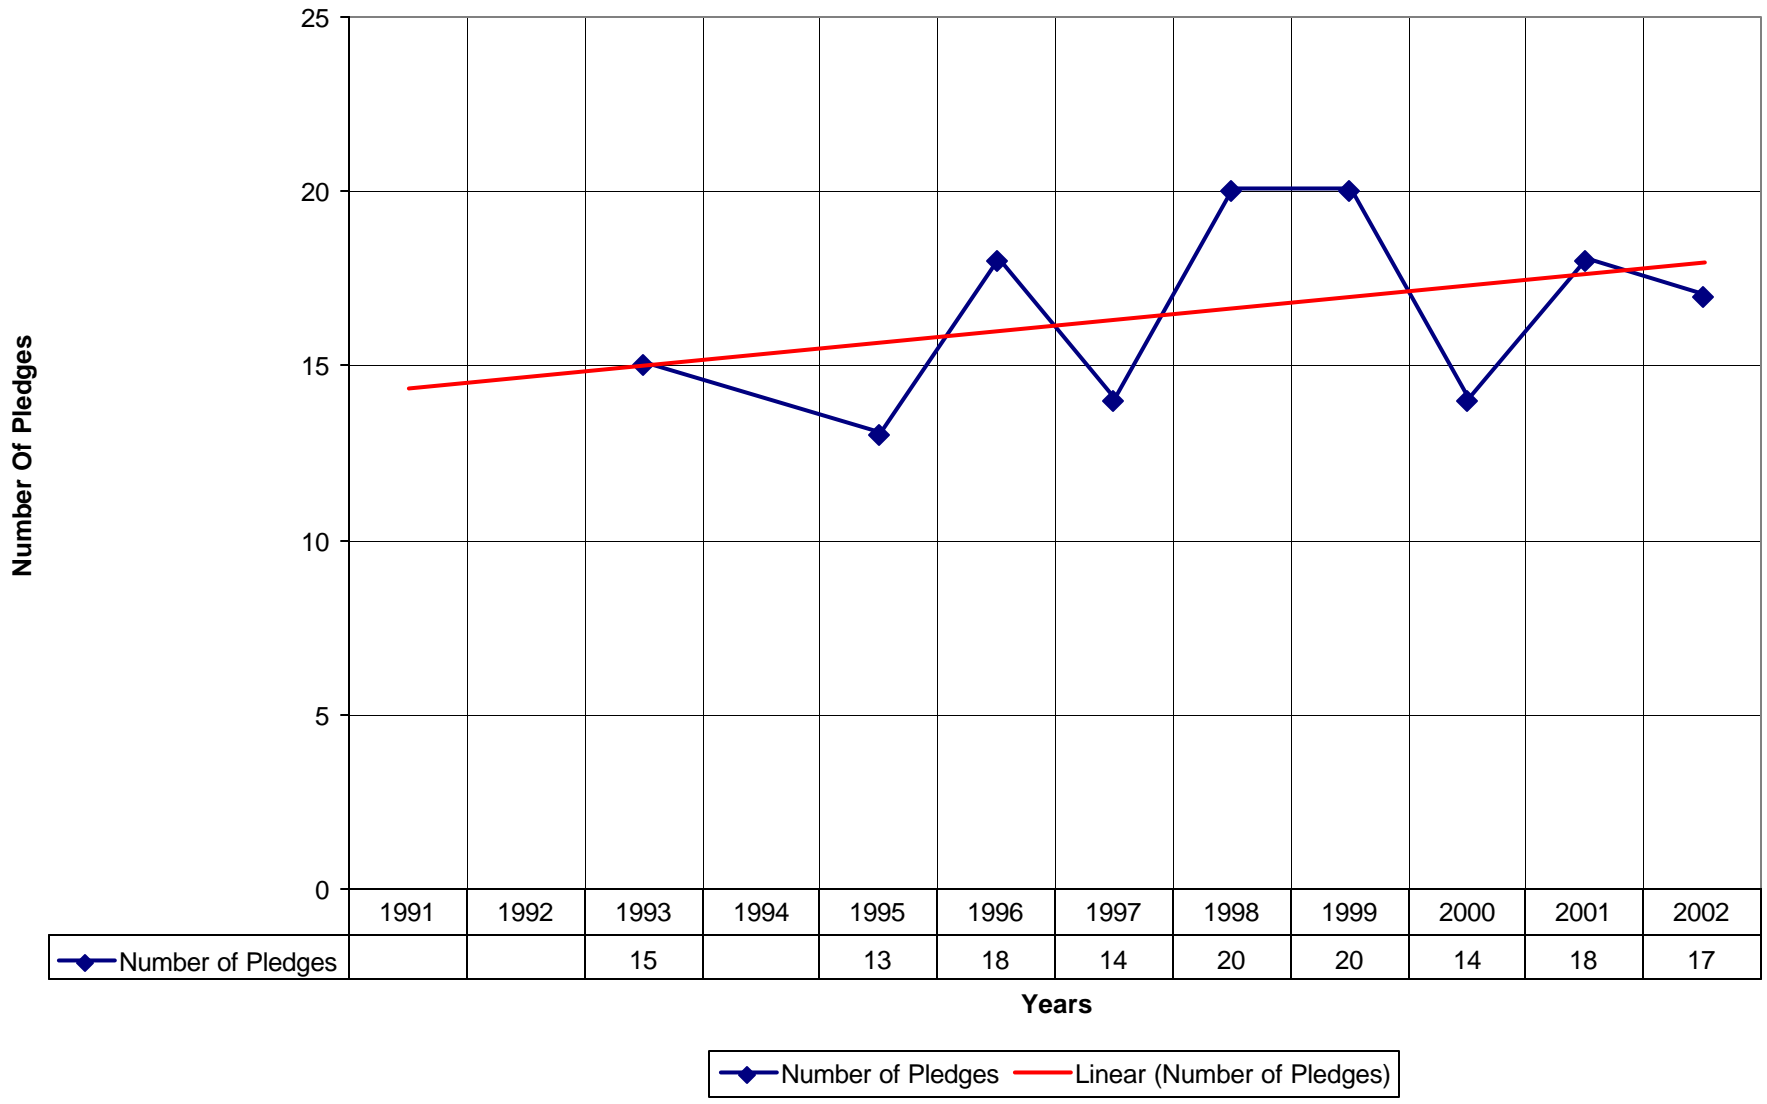

2015 St. Cuthbert's Episcopal Church SPB

◆ Average Sunday Attendance
 ■ EasterAttendance
 — Linear (Average Sunday Attendance)
 — Linear (EasterAttendance)

2015 St. Cuthbert's Episcopal Church SPB

◆ EasterAttendance — Linear (EasterAttendance)

2015 St. Cuthbert's Episcopal Church SPB

2015 St. Cuthbert's Episcopal Church SPB

◆ Amt Pledge Payments from Congregation — Linear (Amt Pledge Payments from Congregation)

2015 St. Cuthbert's Episcopal Church SPB

2015 St. Cuthbert's Episcopal Church SPB

◆ Average Sunday Attendance — Linear (Average Sunday Attendance)

2015 St. Cuthbert's Episcopal Church SPB

◆ Average Sunday Attendance ■ EasterAttendance — Linear (Average Sunday Attendance) — Linear (EasterAttendance)