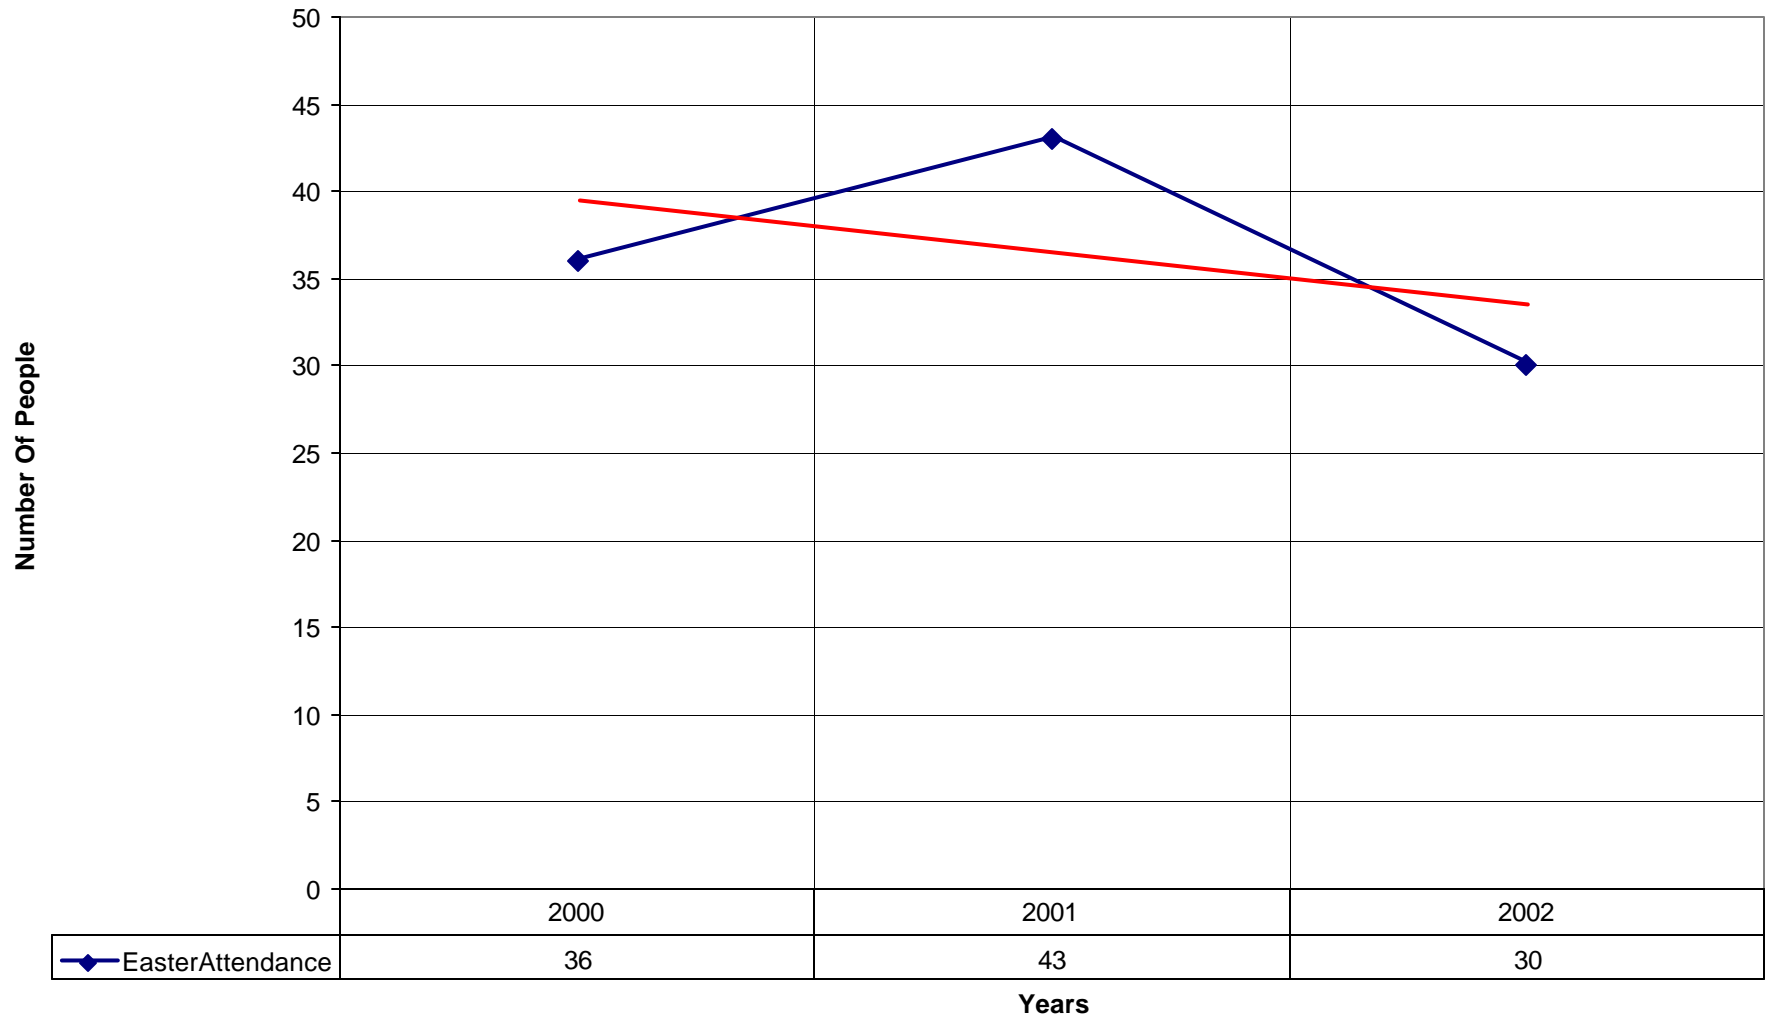

2015 St. Cuthbert's Episcopal Church SPB

◆ Number of Pledges — Linear (Number of Pledges)

2015 St. Cuthbert's Episcopal Church SPB

◆ Average Sunday Attendance — Linear (Average Sunday Attendance)

2015 St. Cuthbert's Episcopal Church SPB

◆ Average Sunday Attendance
 ■ EasterAttendance
 — Linear (Average Sunday Attendance)
 — Linear (EasterAttendance)

2015 St. Cuthbert's Episcopal Church SPB

◆ EasterAttendance — Linear (EasterAttendance)