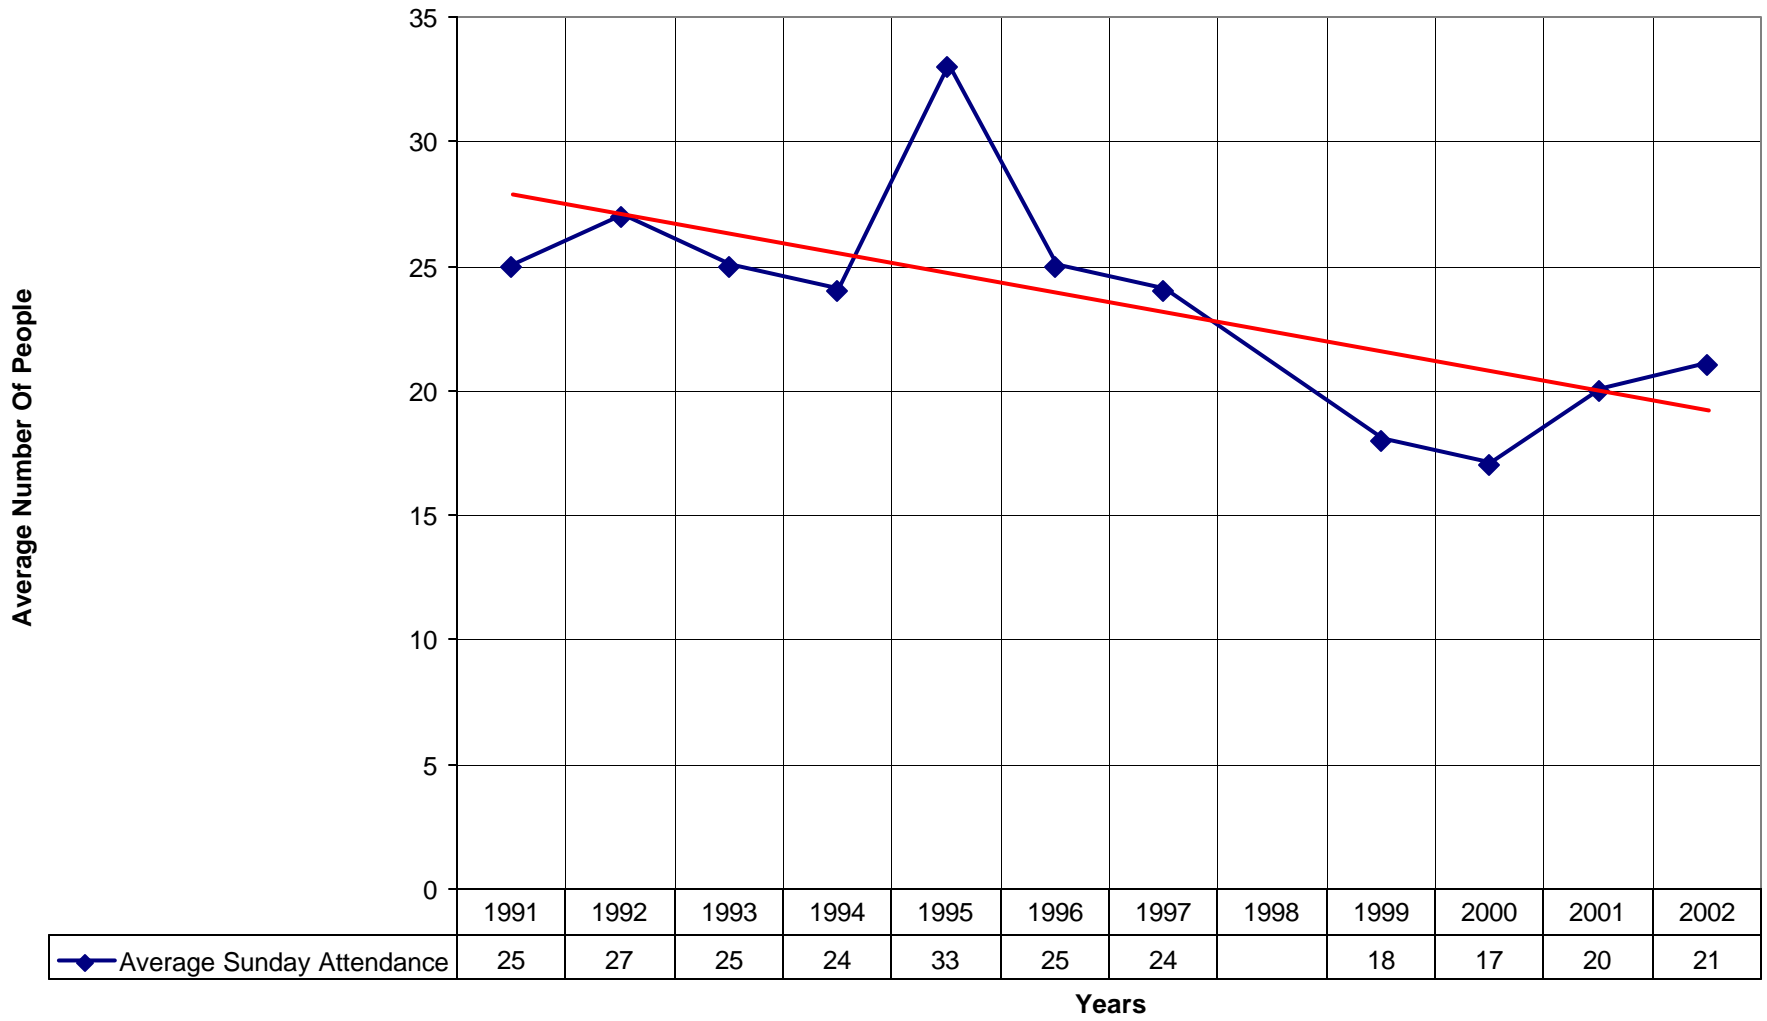

2015 St. Cuthbert's Episcopal Church SPB

◆ Average Sunday Attendance
 ■ EasterAttendance
 — Linear (Average Sunday Attendance)
 — Linear (EasterAttendance)

2015 St. Cuthbert's Episcopal Church SPB

◆ EasterAttendance — Linear (EasterAttendance)

2015 St. Cuthbert's Episcopal Church SPB

◆ Average Sunday Attendance — Linear (Average Sunday Attendance)

2015 St. Cuthbert's Episcopal Church SPB

◆ Average Sunday Attendance ■ EasterAttendance — Linear (Average Sunday Attendance) — Linear (EasterAttendance)