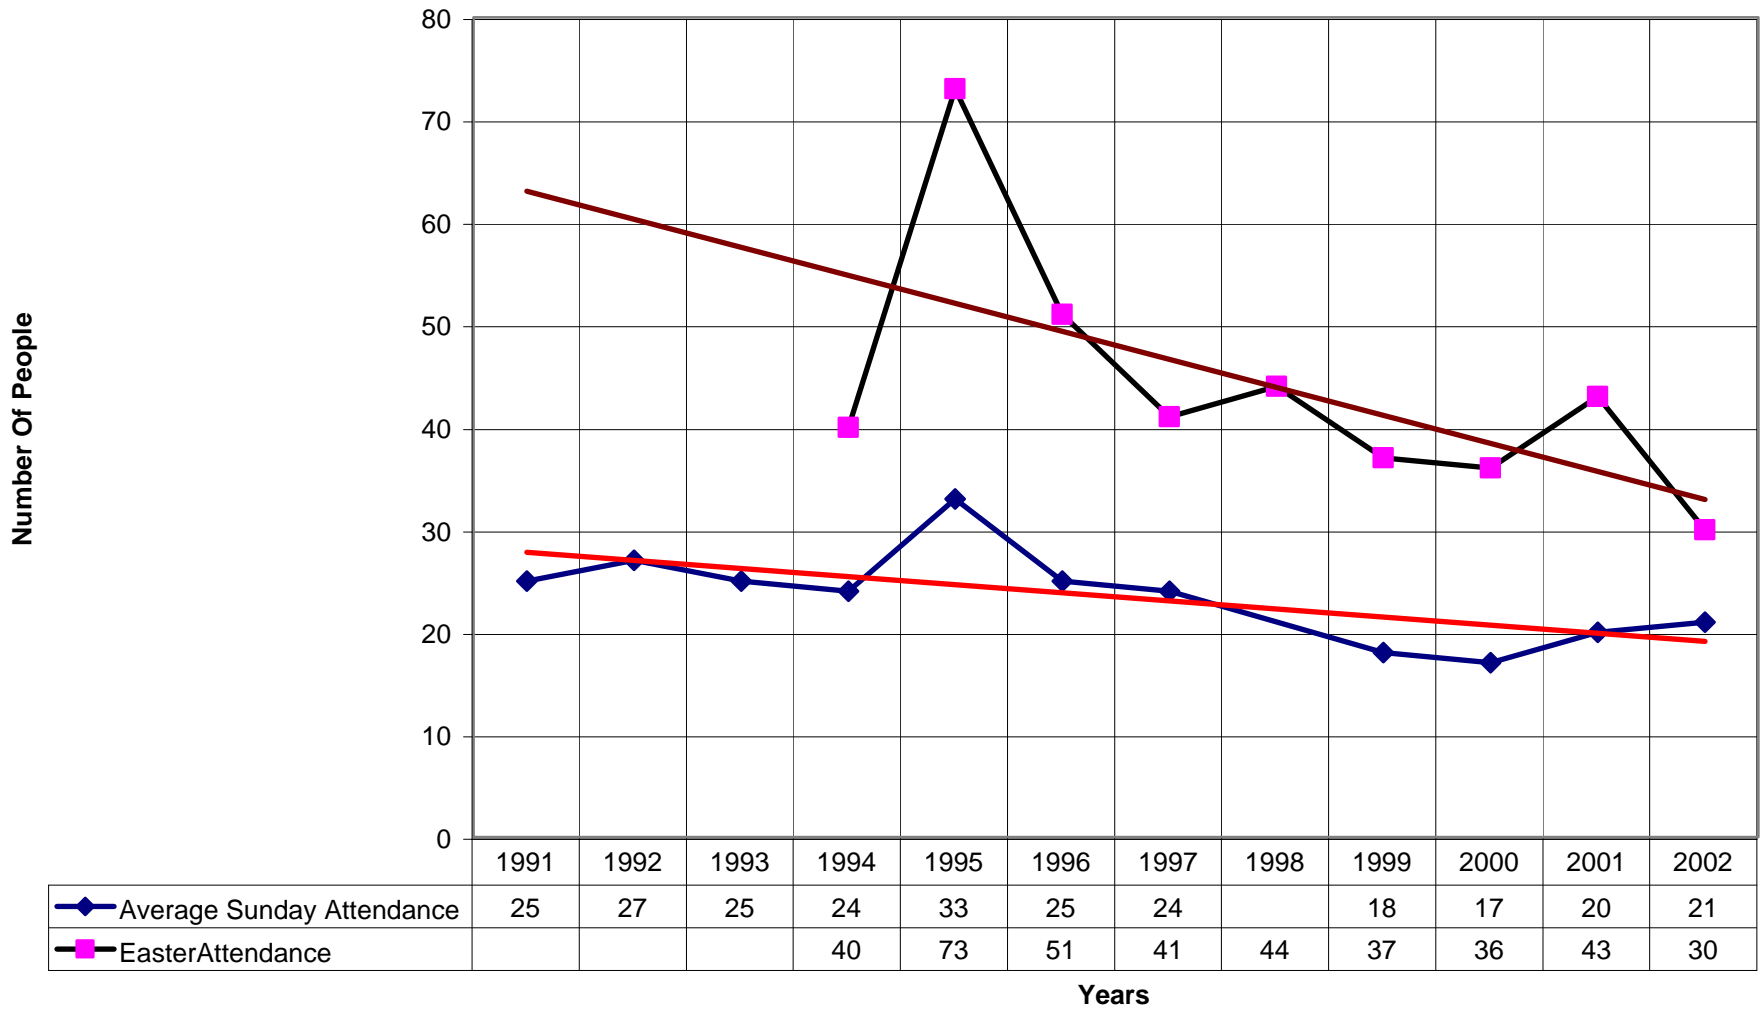

2015 St. Cuthbert's Episcopal Church SPB

◆ Average Sunday Attendance
 ■ EasterAttendance
 — Linear (Average Sunday Attendance)
 — Linear (EasterAttendance)

2015 St. Cuthbert's Episcopal Church SPB

◆ EasterAttendance — Linear (EasterAttendance)

2015 St. Cuthbert's Episcopal Church SPB

◆ Average Sunday Attendance — Linear (Average Sunday Attendance)

2015 St. Cuthbert's Episcopal Church SPB

◆ Average Sunday Attendance ■ EasterAttendance — Linear (Average Sunday Attendance) — Linear (EasterAttendance)

◆ Average Sunday Attendance
 ■ EasterAttendance
 — Linear (Average Sunday Attendance)
 — Linear (EasterAttendance)

2015 St. Cuthbert's Episcopal Church SPB

◆ EasterAttendance — Linear (EasterAttendance)