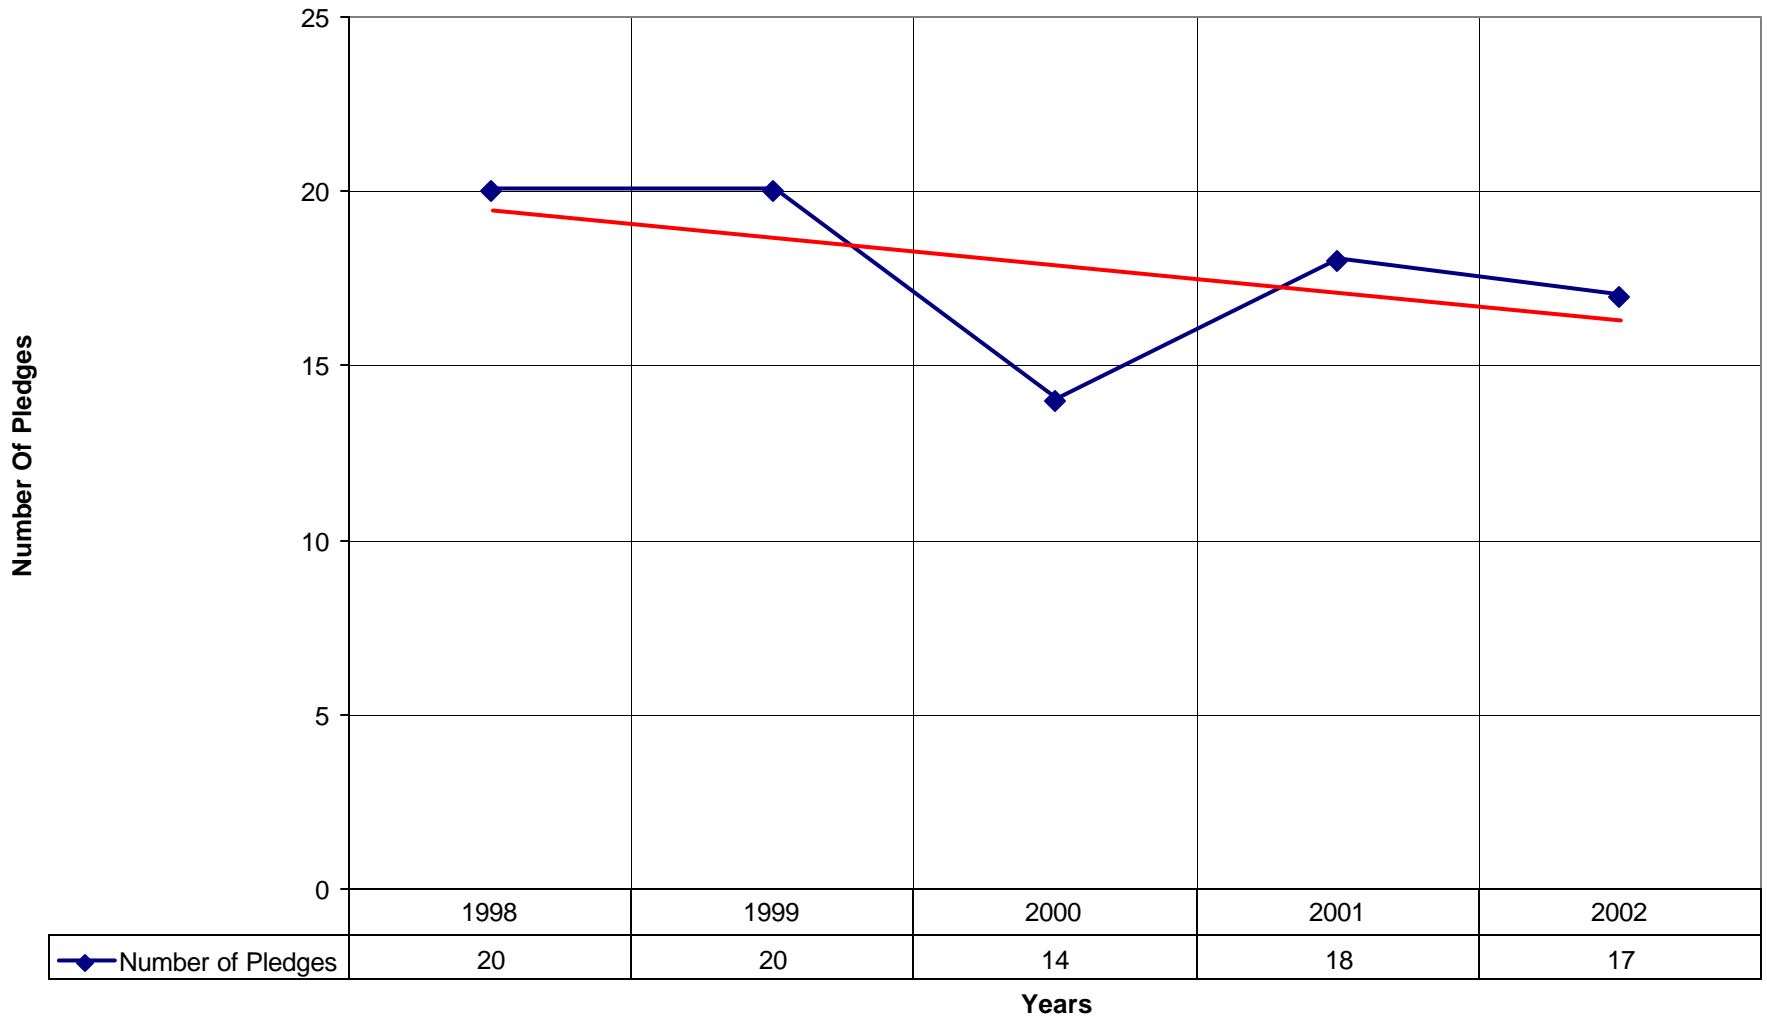

2015 St. Cuthbert's Episcopal Church SPB

◆ Average Sunday Attendance — Linear (Average Sunday Attendance)

2015 St. Cuthbert's Episcopal Church SPB

◆ Average Sunday Attendance ■ EasterAttendance — Linear (Average Sunday Attendance) — Linear (EasterAttendance)

2015 St. Cuthbert's Episcopal Church SPB

◆ EasterAttendance — Linear (EasterAttendance)

2015 St. Cuthbert's Episcopal Church SPB

2015 St. Cuthbert's Episcopal Church SPB

◆ Amt Pledge Payments from Congregation — Linear (Amt Pledge Payments from Congregation)

2015 St. Cuthbert's Episcopal Church SPB

◆ Number of Pledges — Linear (Number of Pledges)

2015 St. Cuthbert's Episcopal Church SPB

◆ Average Sunday Attendance — Linear (Average Sunday Attendance)

2015 St. Cuthbert's Episcopal Church SPB