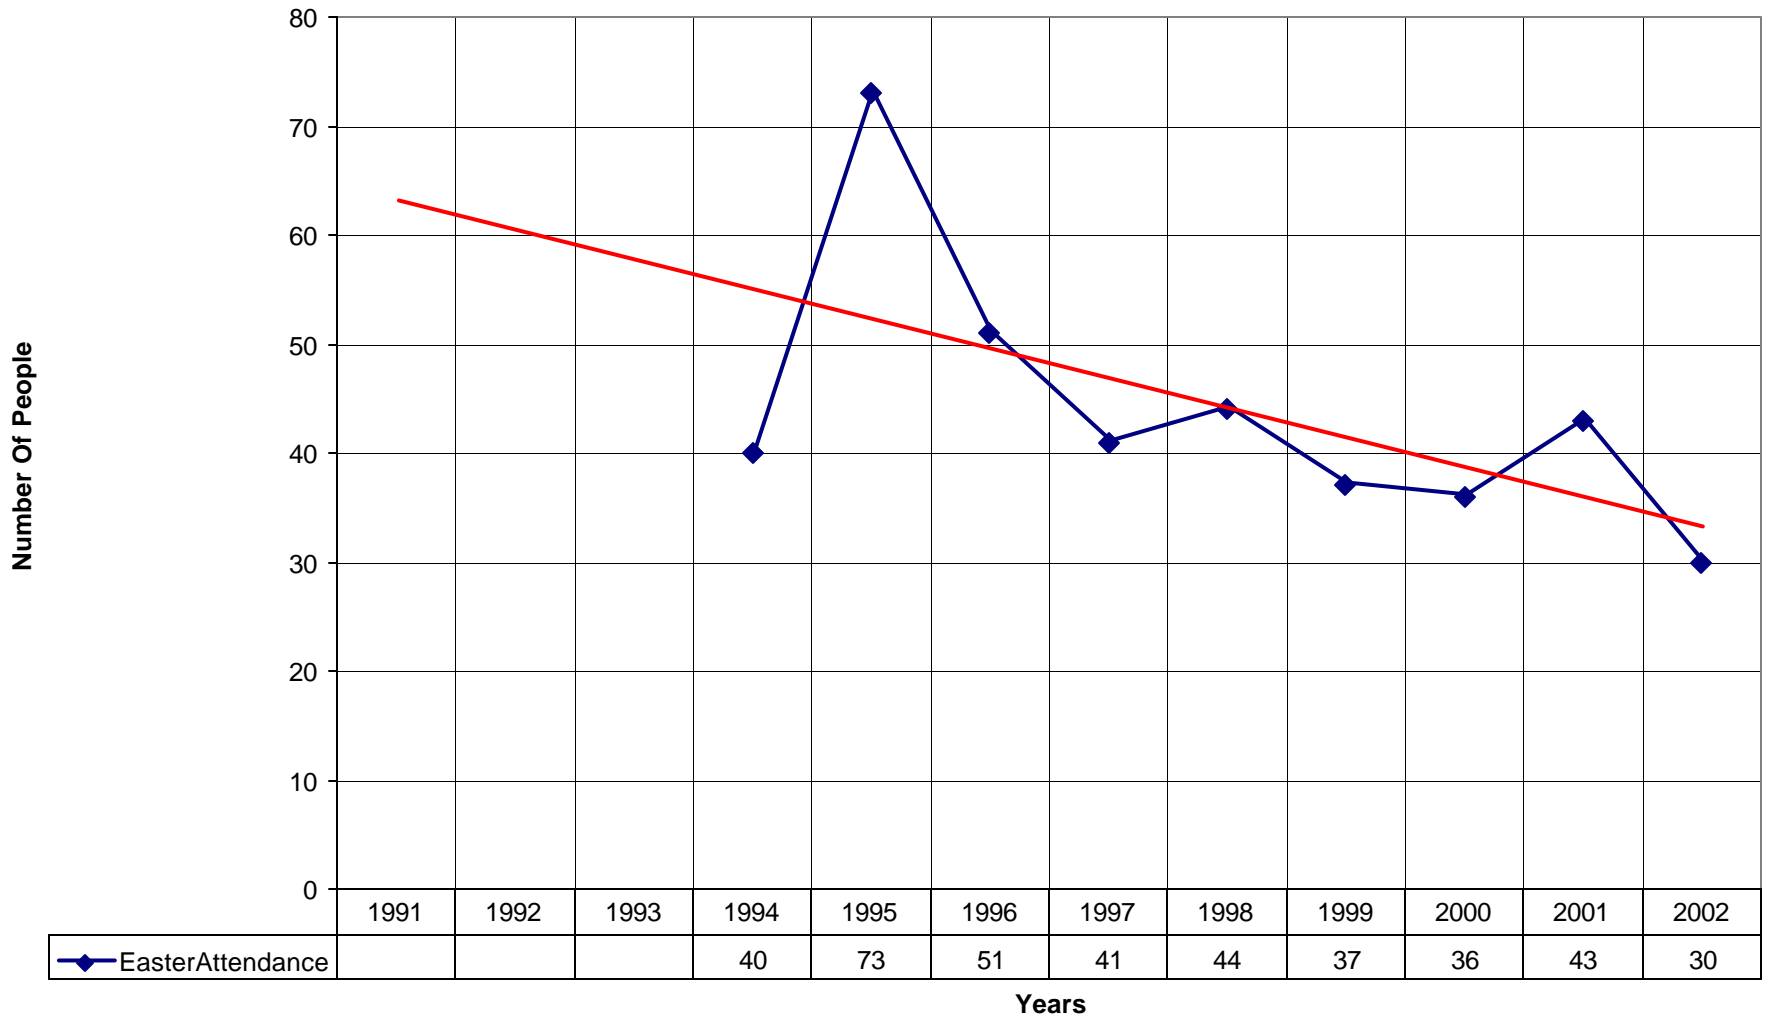

2015 St. Cuthbert's Episcopal Church SPB

◆ Average Sunday Attendance
 ■ EasterAttendance
 — Linear (Average Sunday Attendance)
 — Linear (EasterAttendance)

2015 St. Cuthbert's Episcopal Church SPB

◆ EasterAttendance — Linear (EasterAttendance)

2015 St. Cuthbert's Episcopal Church SPB

◆ Average Sunday Attendance — Linear (Average Sunday Attendance)

2015 St. Cuthbert's Episcopal Church SPB

◆ Average Sunday Attendance ■ EasterAttendance — Linear (Average Sunday Attendance) — Linear (EasterAttendance)

◆ Average Sunday Attendance
 ■ EasterAttendance
 — Linear (Average Sunday Attendance)
 — Linear (EasterAttendance)

2015 St. Cuthbert's Episcopal Church SPB

◆ EasterAttendance — Linear (EasterAttendance)