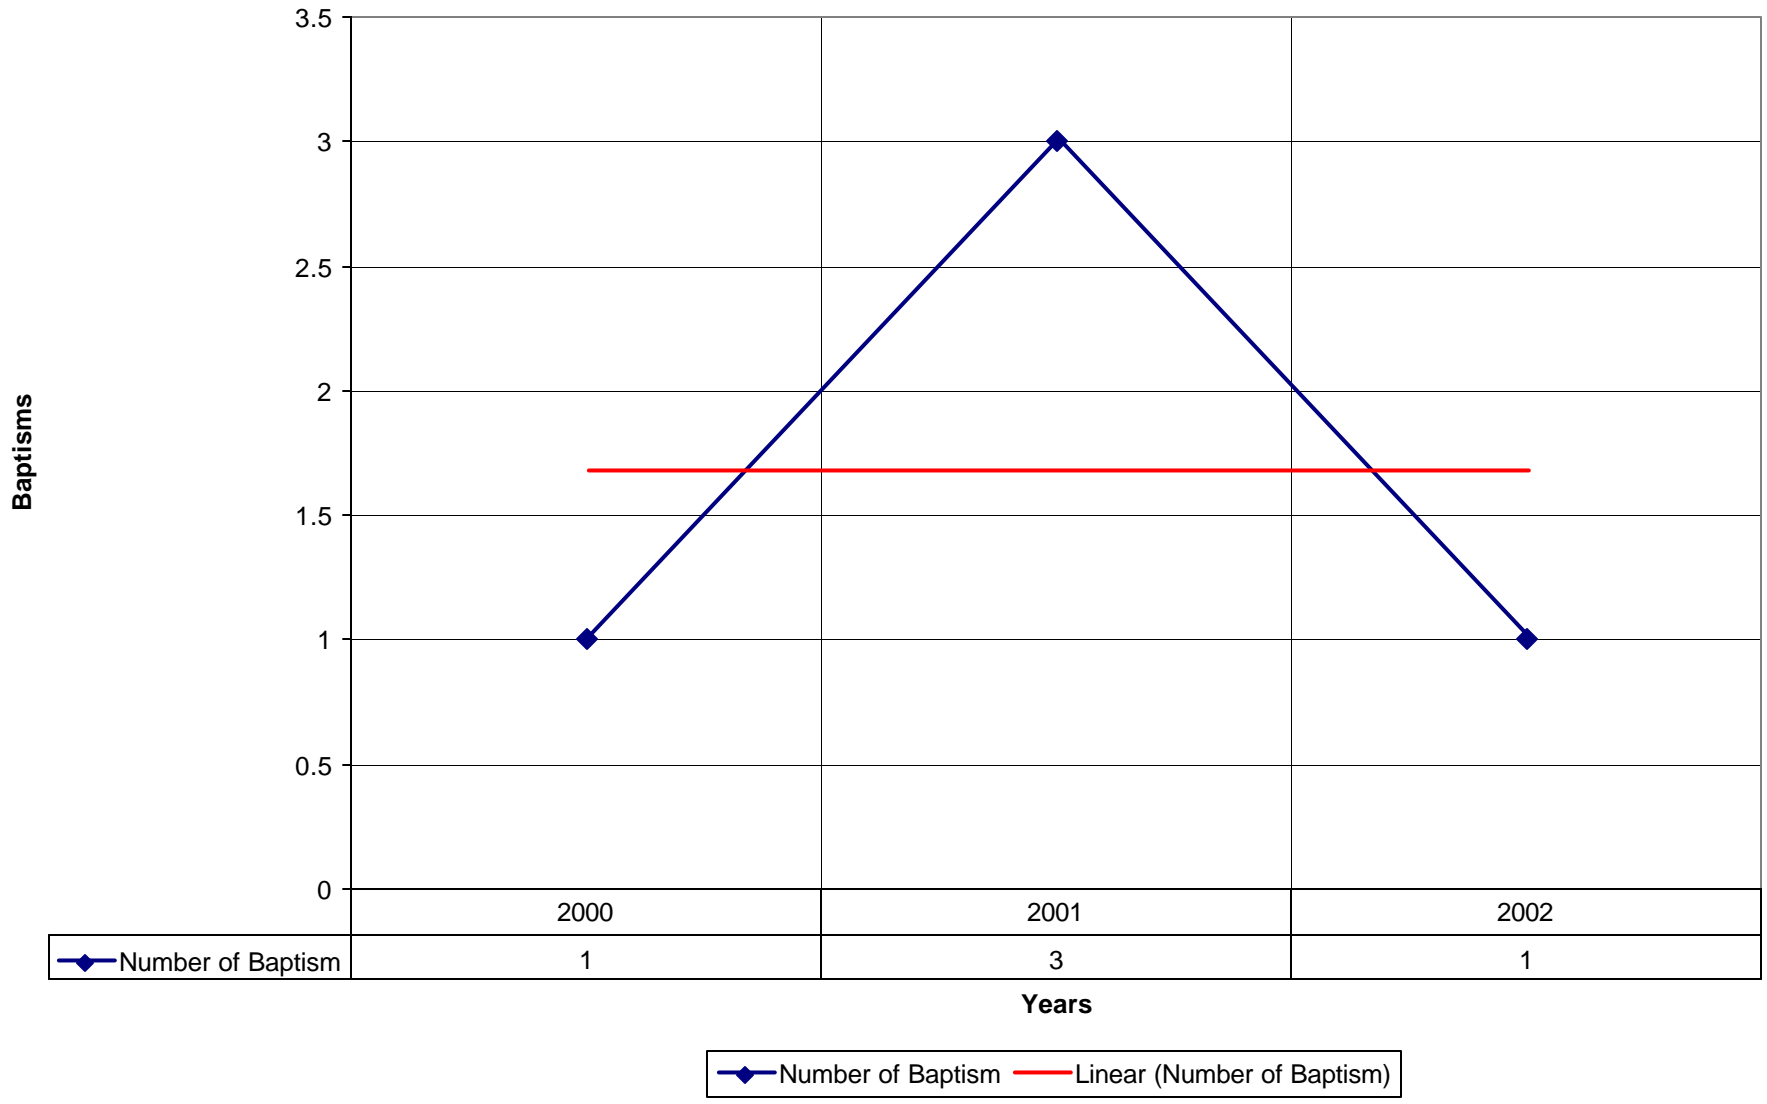

2015 St. Cuthbert's Episcopal Church SPB