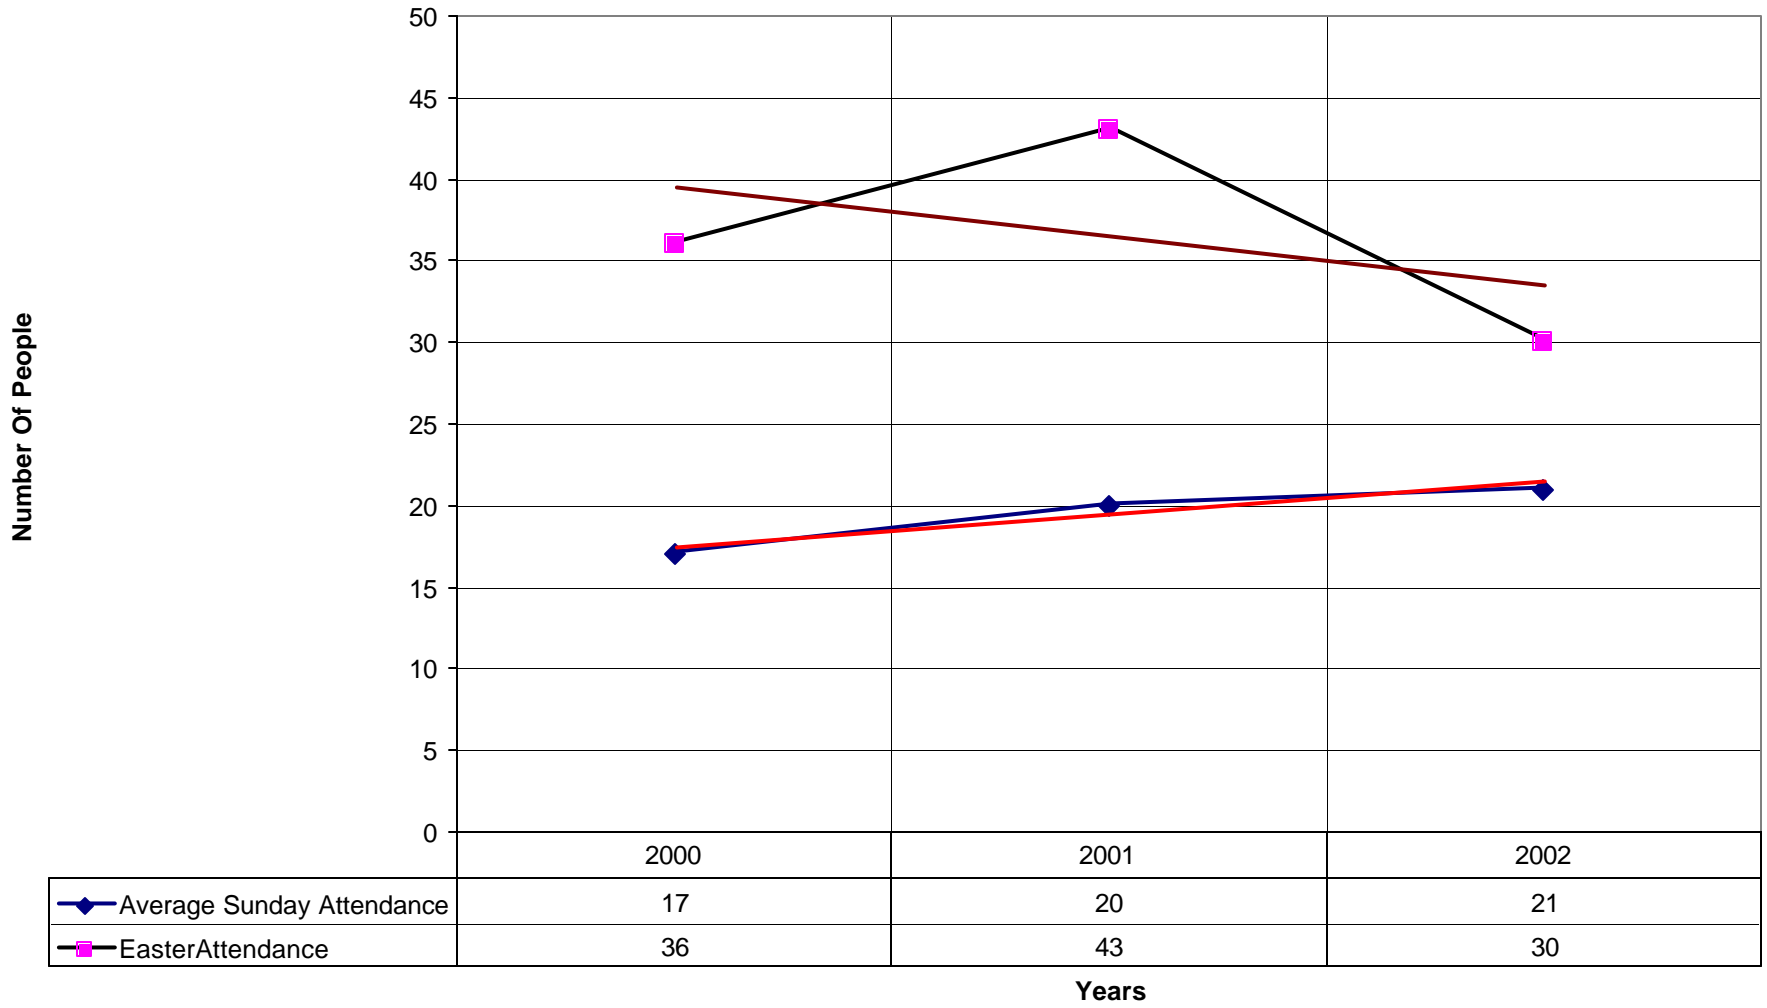

2015 St. Cuthbert's Episcopal Church SPB

◆ Average Sunday Attendance — Linear (Average Sunday Attendance)

2015 St. Cuthbert's Episcopal Church SPB

◆ Average Sunday Attendance ■ EasterAttendance — Linear (Average Sunday Attendance) — Linear (EasterAttendance)

2015 St. Cuthbert's Episcopal Church SPB

◆ Number of Pledges — Linear (Number of Pledges)

2015 St. Cuthbert's Episcopal Church SPB

◆ Average Sunday Attendance — Linear (Average Sunday Attendance)

2015 St. Cuthbert's Episcopal Church SPB

◆ Average Sunday Attendance
 ■ EasterAttendance
 — Linear (Average Sunday Attendance)
 — Linear (EasterAttendance)

2015 St. Cuthbert's Episcopal Church SPB

◆ EasterAttendance — Linear (EasterAttendance)