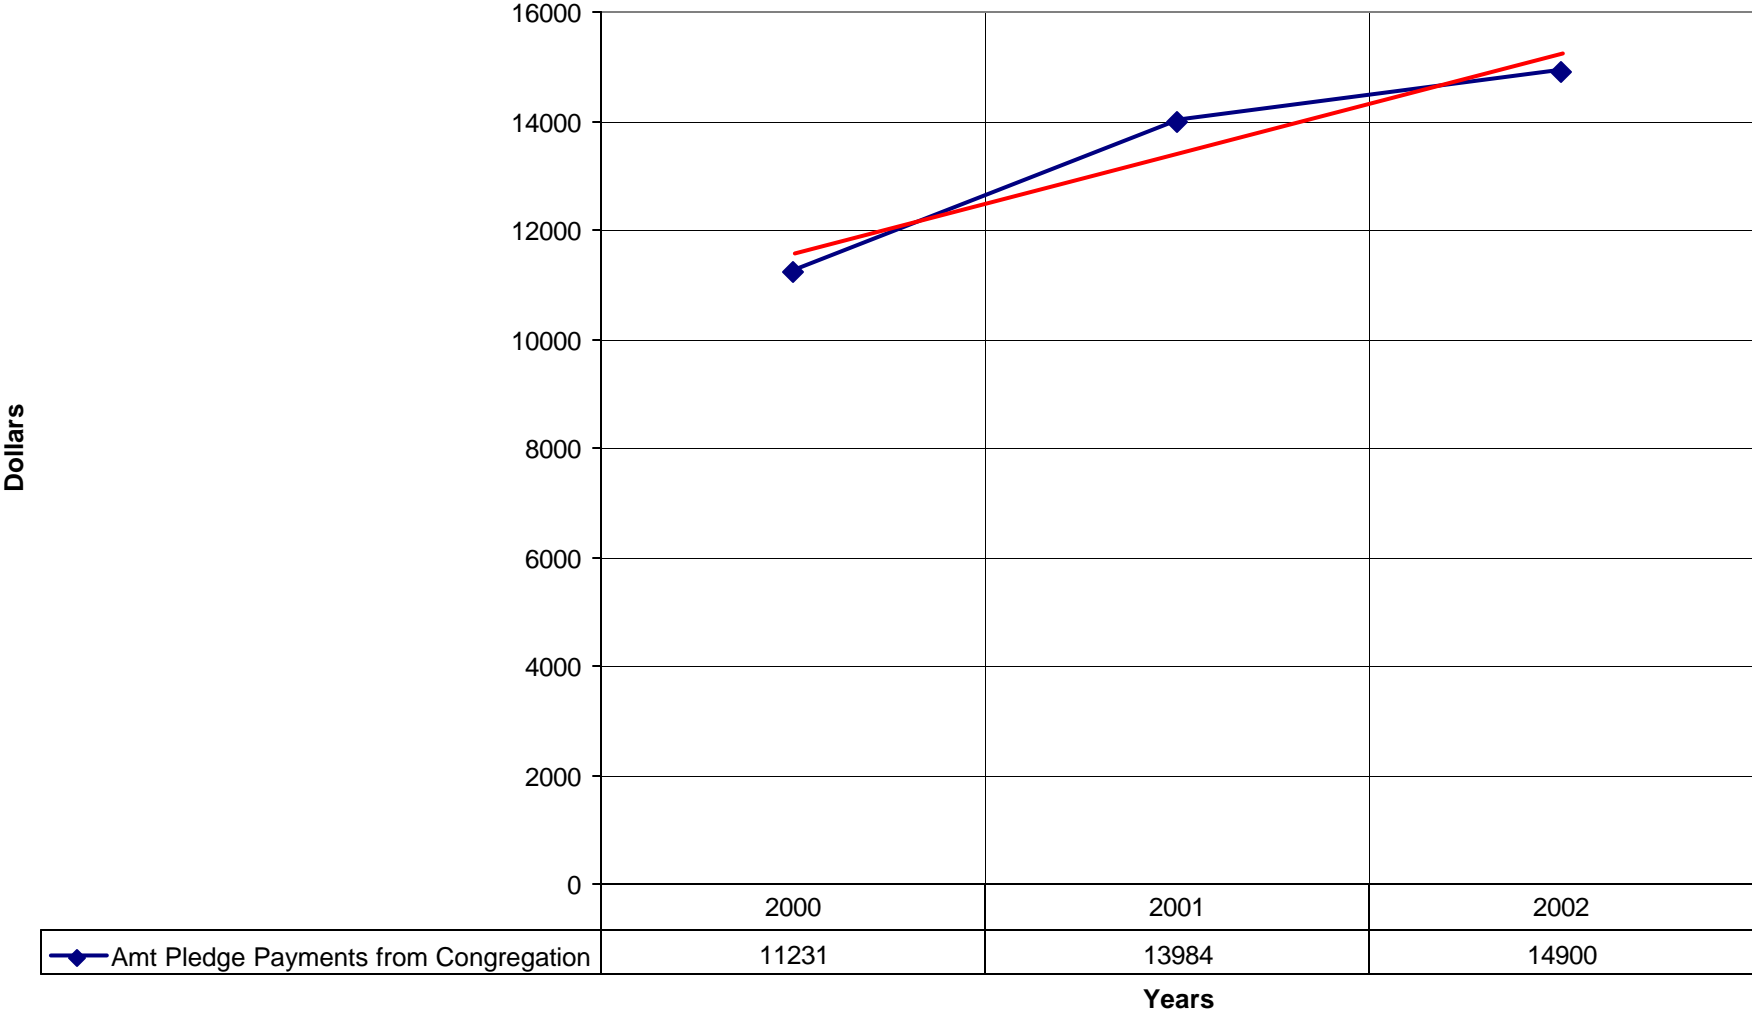

2015 St. Cuthbert's Episcopal Church SPB