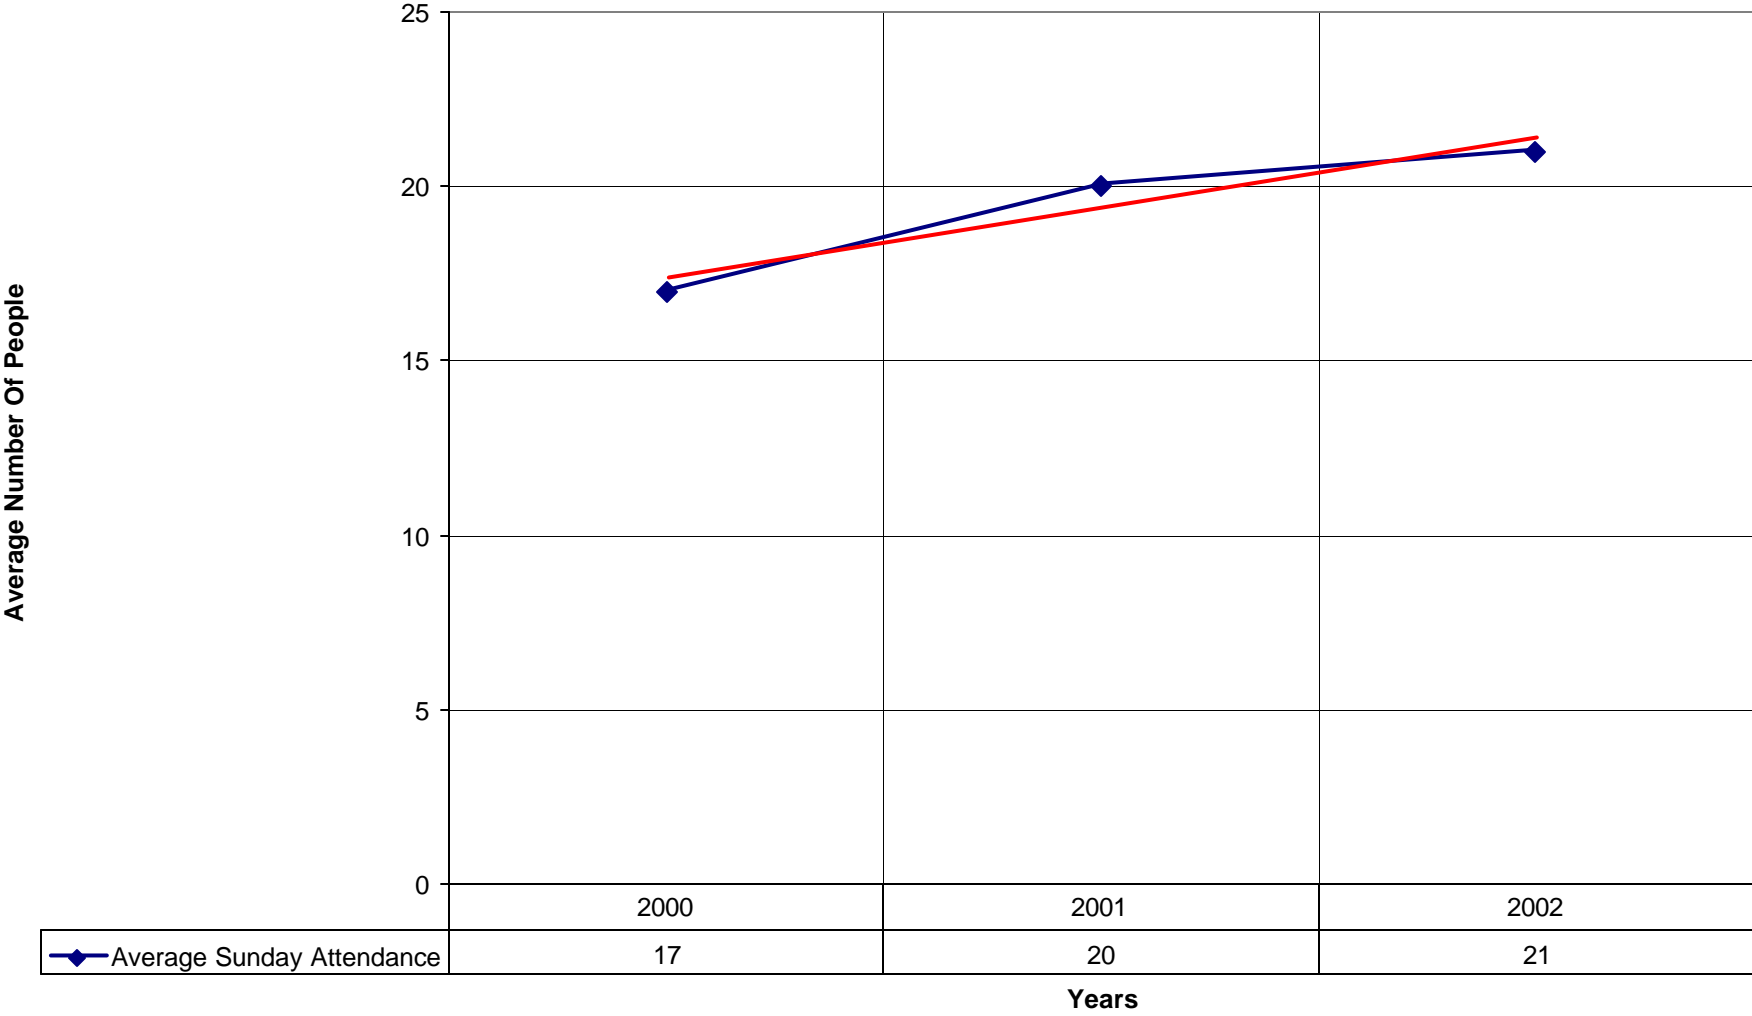

◆ Average Sunday Attendance
 ■ EasterAttendance
 — Linear (Average Sunday Attendance)
 — Linear (EasterAttendance)

2015 St. Cuthbert's Episcopal Church SPB

◆ EasterAttendance — Linear (EasterAttendance)

◆ Number of Pledges

◆ Number of Pledges — Linear (Number of Pledges)

2015 St. Cuthbert's Episcopal Church SPB

◆ Average Sunday Attendance — Linear (Average Sunday Attendance)