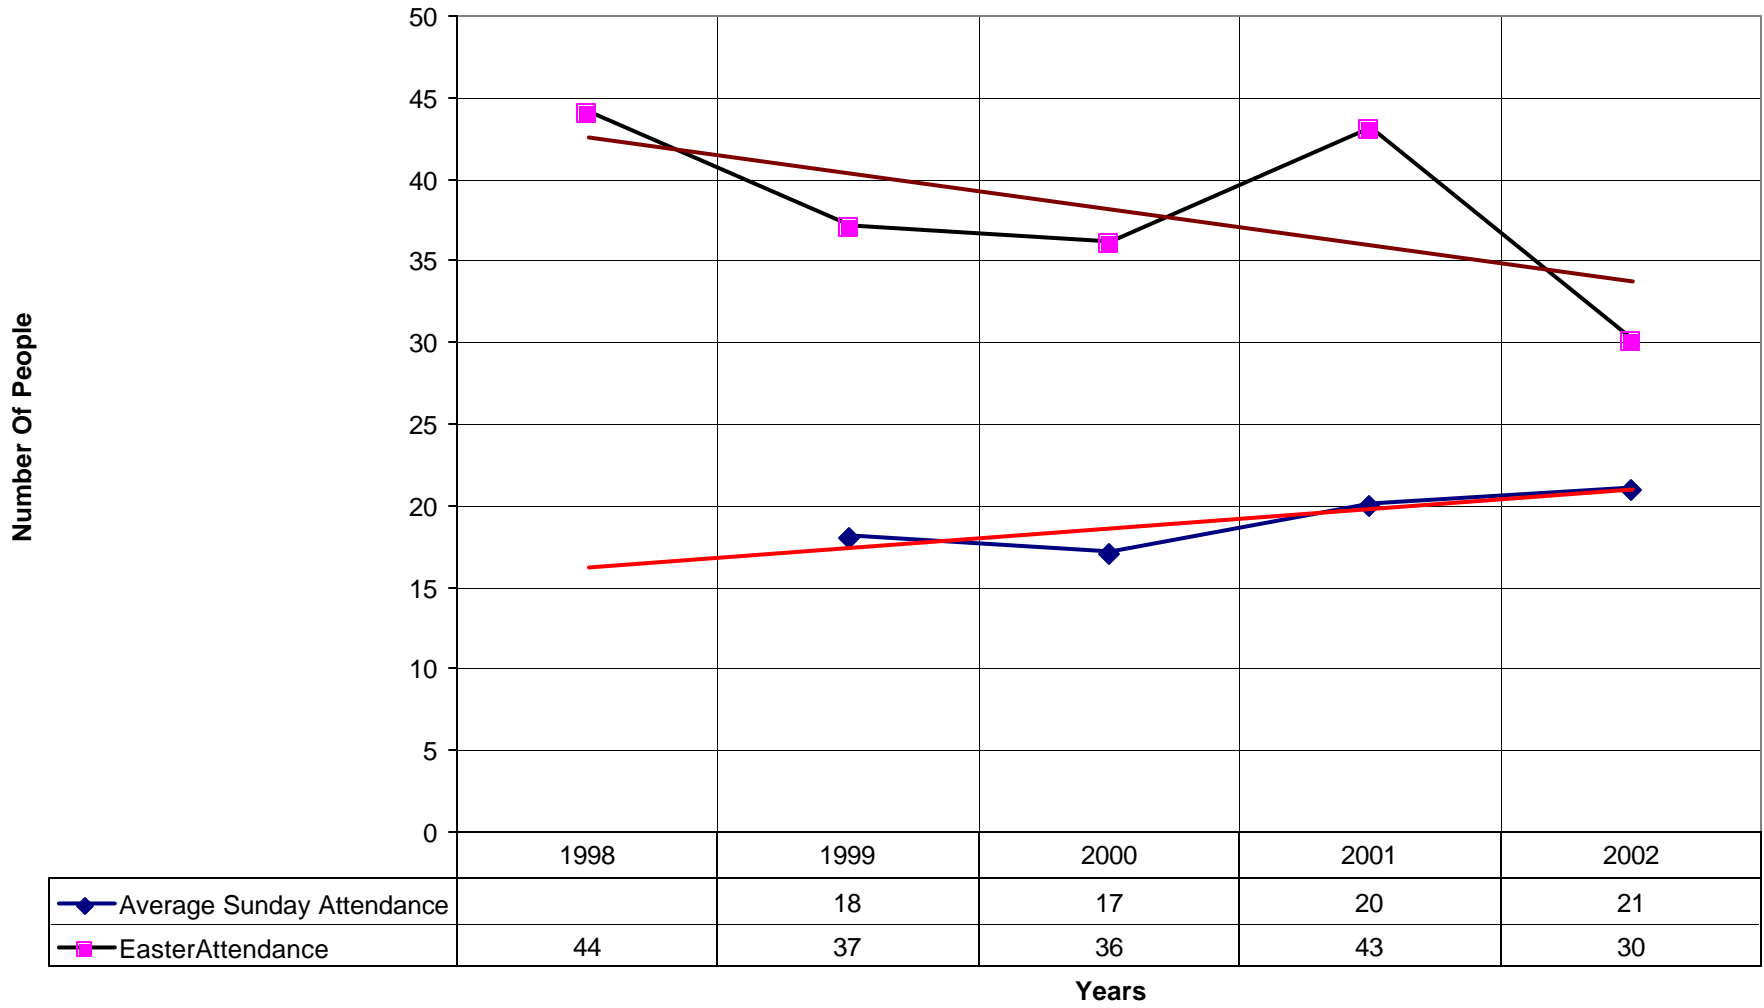

2015 St. Cuthbert's Episcopal Church SPB

◆ Average Sunday Attendance
 ■ EasterAttendance
 — Linear (Average Sunday Attendance)
 — Linear (EasterAttendance)

2015 St. Cuthbert's Episcopal Church SPB

◆ EasterAttendance — Linear (EasterAttendance)

2015 St. Cuthbert's Episcopal Church SPB

◆ Average Sunday Attendance — Linear (Average Sunday Attendance)

2015 St. Cuthbert's Episcopal Church SPB

◆ Average Sunday Attendance ■ EasterAttendance — Linear (Average Sunday Attendance) — Linear (EasterAttendance)

◆ Average Sunday Attendance
 ■ EasterAttendance
 — Linear (Average Sunday Attendance)
 — Linear (EasterAttendance)

2015 St. Cuthbert's Episcopal Church SPB

◆ EasterAttendance — Linear (EasterAttendance)