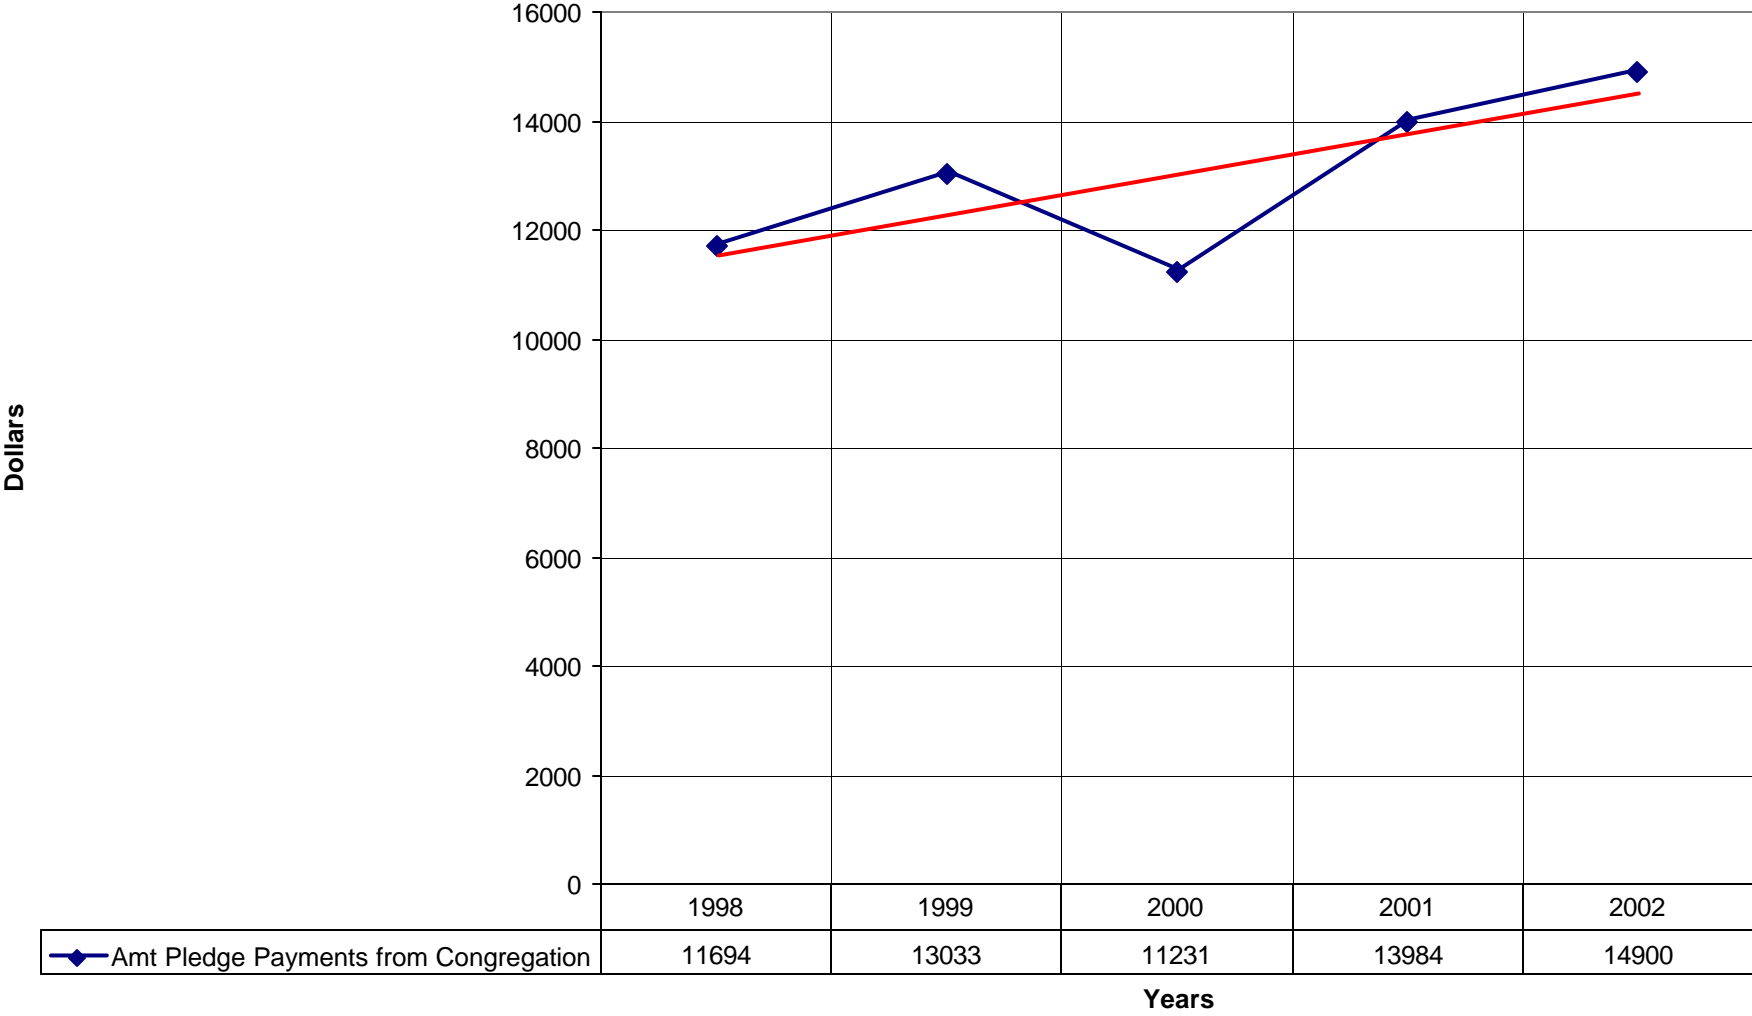

2015 St. Cuthbert's Episcopal Church SPB

◆ Average Sunday Attendance
 ■ EasterAttendance
 — Linear (Average Sunday Attendance)
 — Linear (EasterAttendance)

2015 St. Cuthbert's Episcopal Church SPB

◆ EasterAttendance — Linear (EasterAttendance)

2015 St. Cuthbert's Episcopal Church SPB

◆ Average Sunday Attendance — Linear (Average Sunday Attendance)

2015 St. Cuthbert's Episcopal Church SPB

◆ Average Sunday Attendance ■ EasterAttendance — Linear (Average Sunday Attendance) — Linear (EasterAttendance)

2015 St. Cuthbert's Episcopal Church SPB

◆ EasterAttendance — Linear (EasterAttendance)

2015 St. Cuthbert's Episcopal Church SPB

2015 St. Cuthbert's Episcopal Church SPB

◆ Amt Pledge Payments from Congregation — Linear (Amt Pledge Payments from Congregation)

2015 St. Cuthbert's Episcopal Church SPB

◆ Number of Pledges — Linear (Number of Pledges)

2015 St. Cuthbert's Episcopal Church SPB

◆ Average Sunday Attendance — Linear (Average Sunday Attendance)

2015 St. Cuthbert's Episcopal Church SPB