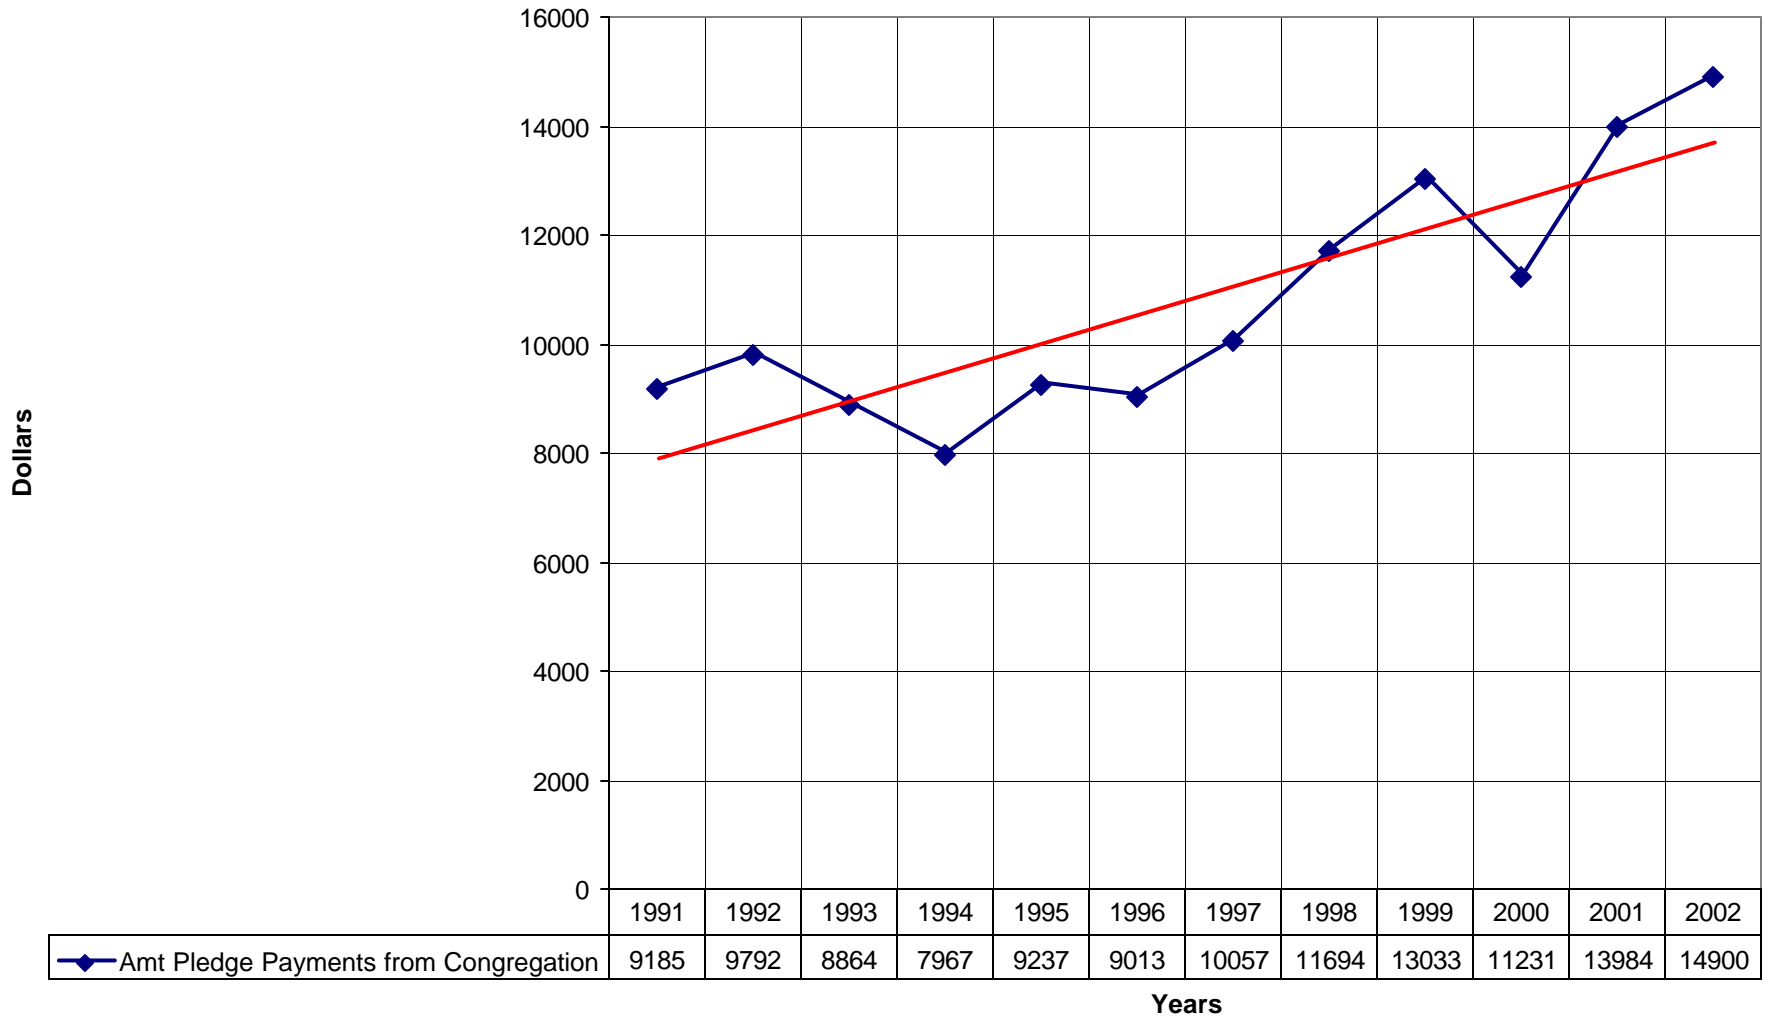

2015 St. Cuthbert's Episcopal Church SPB

◆ Amt Pledge Payments from Congregation — Linear (Amt Pledge Payments from Congregation)