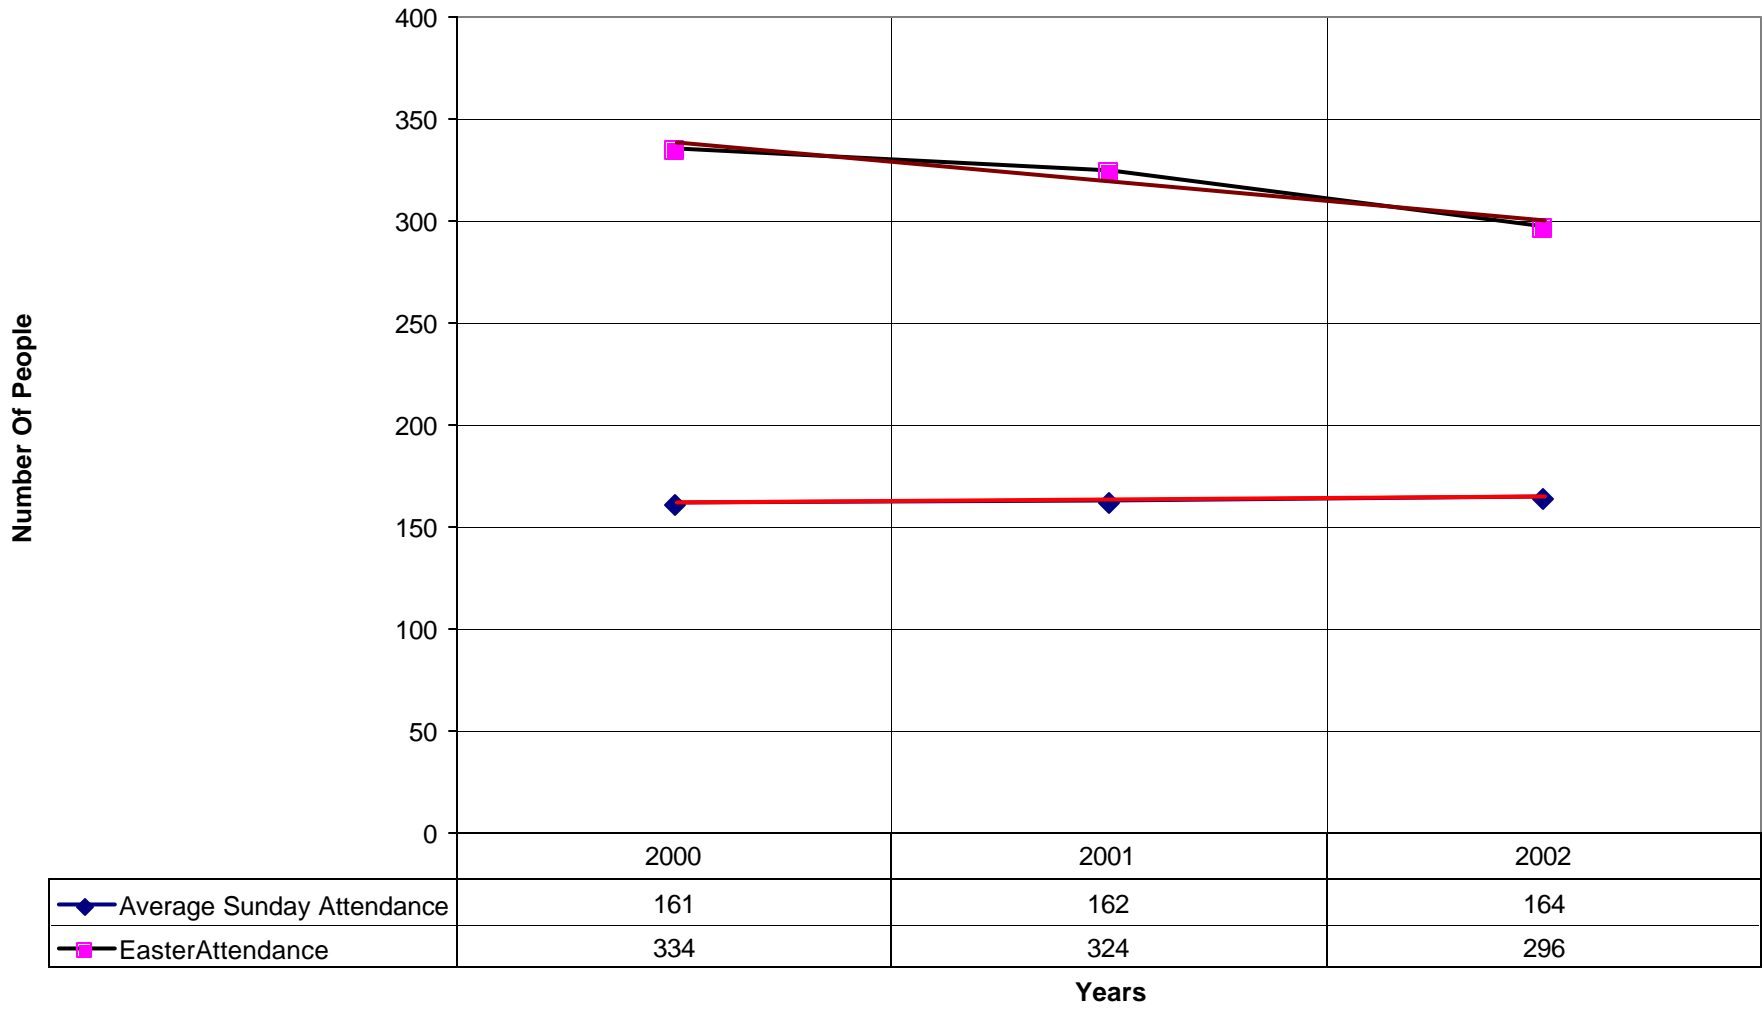

◆ Average Sunday Attendance ■ EasterAttendance — Linear (Average Sunday Attendance) — Linear (EasterAttendance)

2009 St. Andrew's Episcopal Church SPB

◆ EasterAttendance — Linear (EasterAttendance)

2009 St. Andrew's Episcopal Church SPB

Number of Baptism Linear (Number of Baptism)

2009 St. Andrew's Episcopal Church SPB

◆ Amt Pledge Payments from Congregation — Linear (Amt Pledge Payments from Congregation)

2009 St. Andrew's Episcopal Church SPB

◆ Number of Pledges — Linear (Number of Pledges)

2009 St. Andrew's Episcopal Church SPB

◆ Average Sunday Attendance — Linear (Average Sunday Attendance)

2009 St. Andrew's Episcopal Church SPB

◆ Average Sunday Attendance
 ■ EasterAttendance
 — Linear (Average Sunday Attendance)
 — Linear (EasterAttendance)