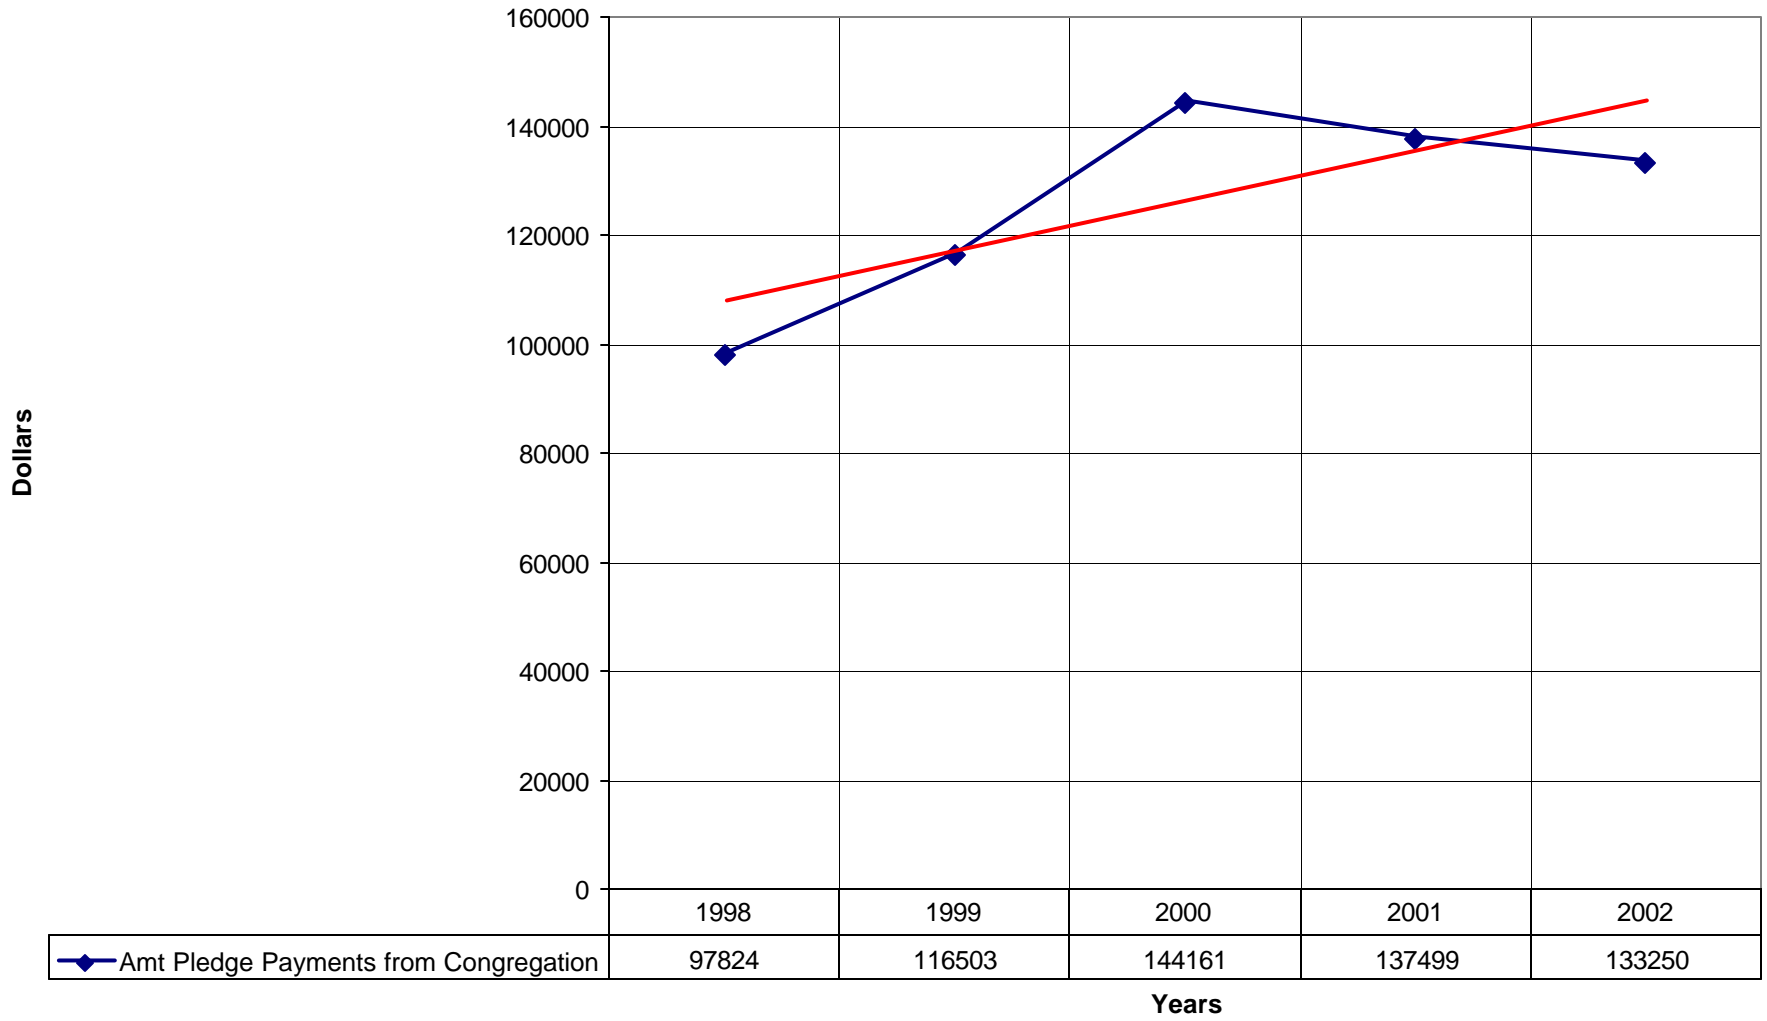

Number of Baptism Linear (Number of Baptism)

2009 St. Andrew's Episcopal Church SPB

◆ Amt Pledge Payments from Congregation — Linear (Amt Pledge Payments from Congregation)