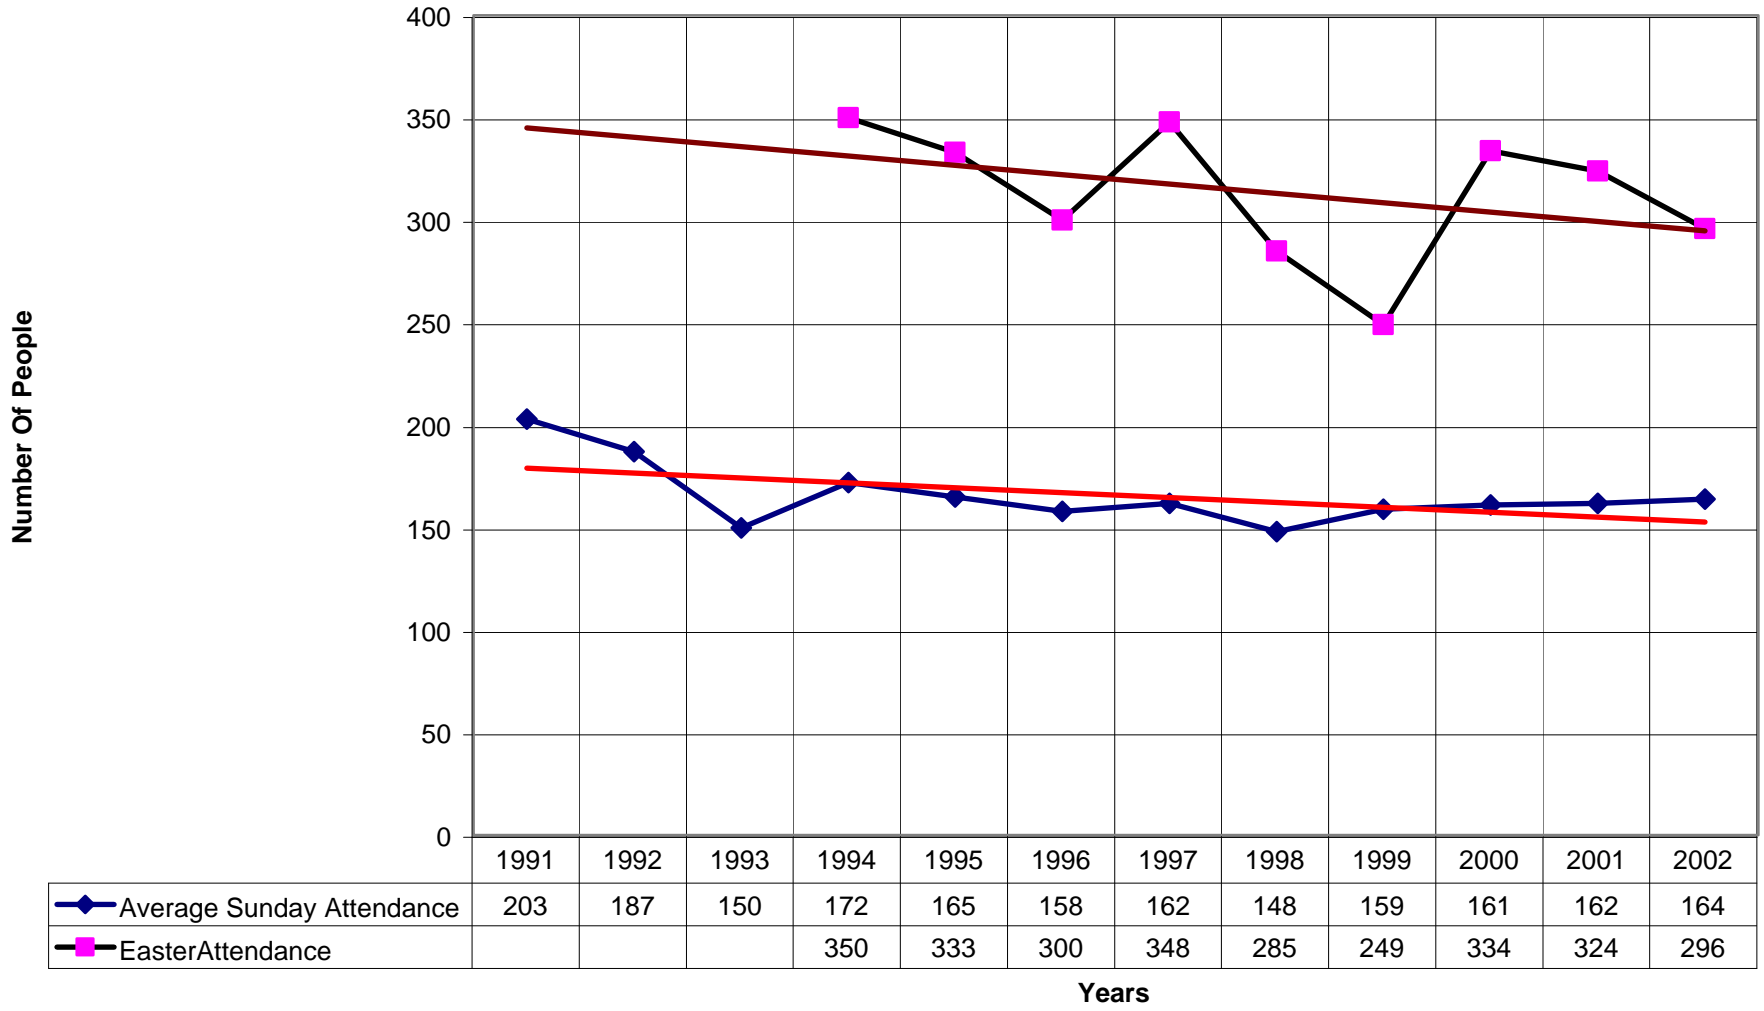

2009 St. Andrew's Episcopal Church SPB

◆ Average Sunday Attendance
 ■ EasterAttendance
 — Linear (Average Sunday Attendance)
 — Linear (EasterAttendance)

2009 St. Andrew's Episcopal Church SPB

◆ EasterAttendance — Linear (EasterAttendance)

◆ Average Sunday Attendance ■ EasterAttendance — Linear (Average Sunday Attendance) — Linear (EasterAttendance)

2009 St. Andrew's Episcopal Church SPB

◆ EasterAttendance — Linear (EasterAttendance)

2009 St. Andrew's Episcopal Church SPB