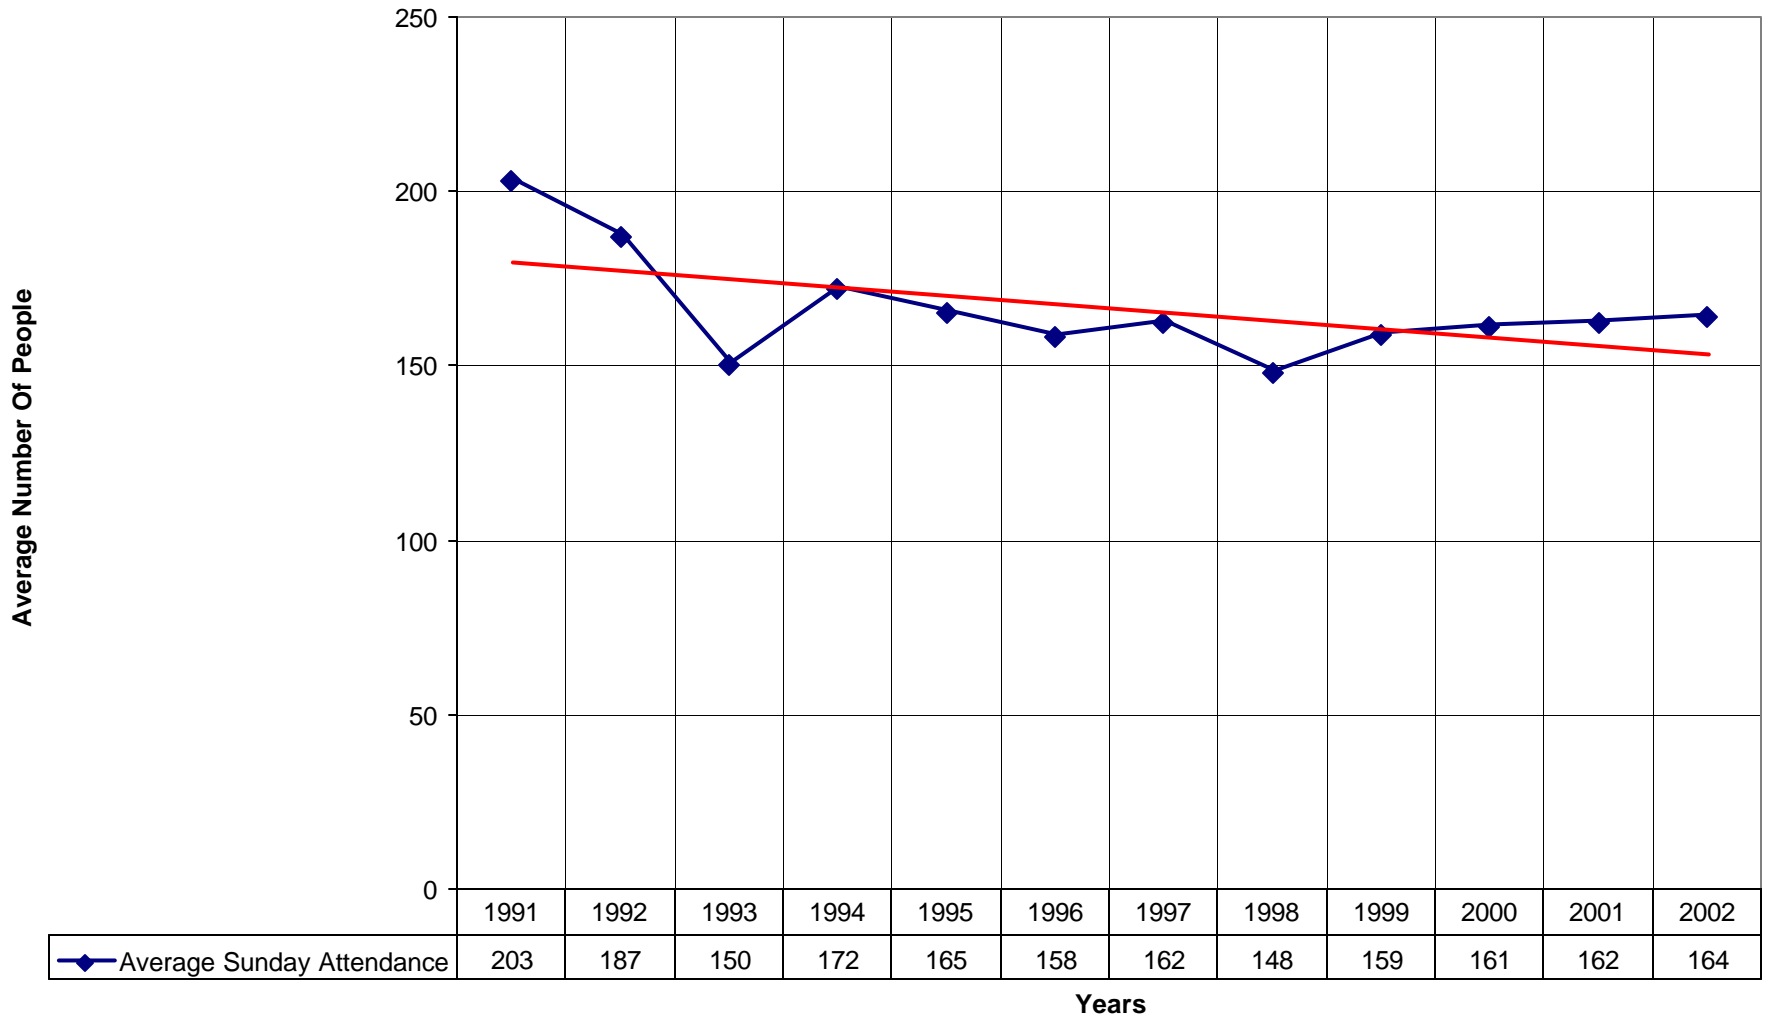

2009 St. Andrew's Episcopal Church SPB

◆ Average Sunday Attendance
 ■ EasterAttendance
 — Linear (Average Sunday Attendance)
 — Linear (EasterAttendance)

2009 St. Andrew's Episcopal Church SPB

◆ EasterAttendance — Linear (EasterAttendance)

◆ Number of Pledges

◆ Number of Pledges — Linear (Number of Pledges)

2009 St. Andrew's Episcopal Church SPB

◆ Average Sunday Attendance — Linear (Average Sunday Attendance)

2009 St. Andrew's Episcopal Church SPB

◆ Average Sunday Attendance ■ EasterAttendance — Linear (Average Sunday Attendance) — Linear (EasterAttendance)

2009 St. Andrew's Episcopal Church SPB

◆ EasterAttendance — Linear (EasterAttendance)

2009 St. Andrew's Episcopal Church SPB