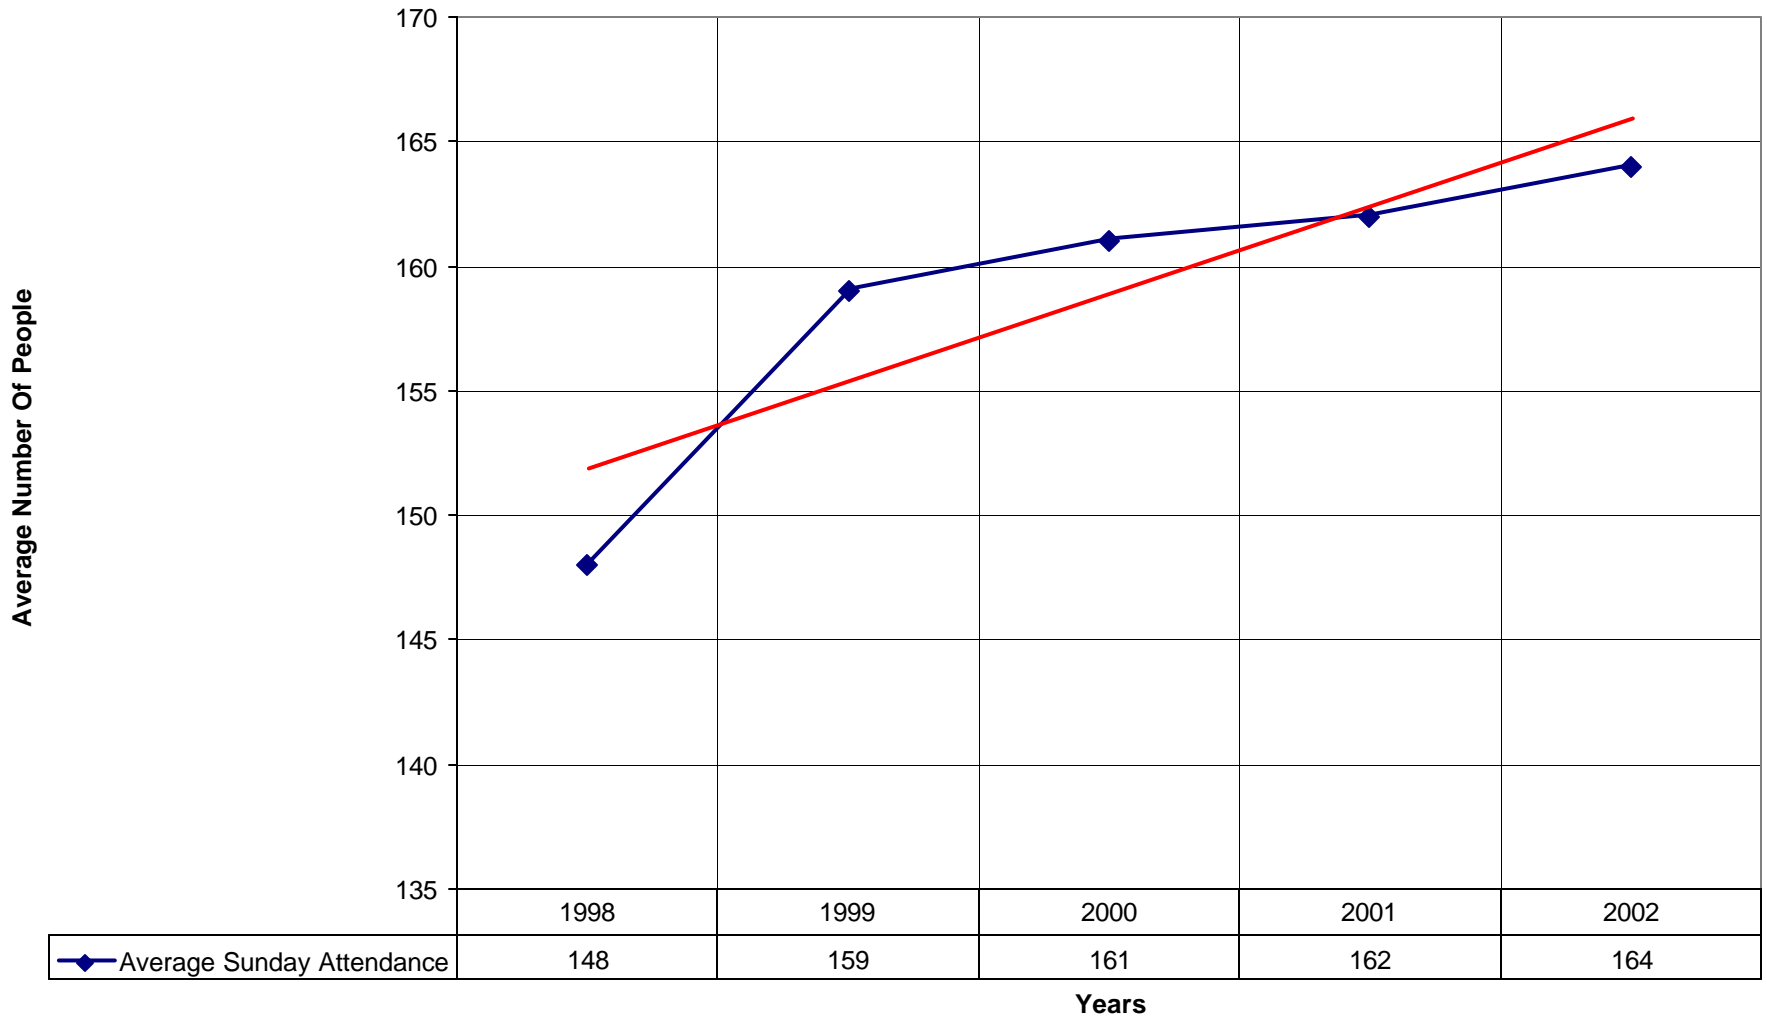

2009 St. Andrew's Episcopal Church SPB

◆ Average Sunday Attendance — Linear (Average Sunday Attendance)