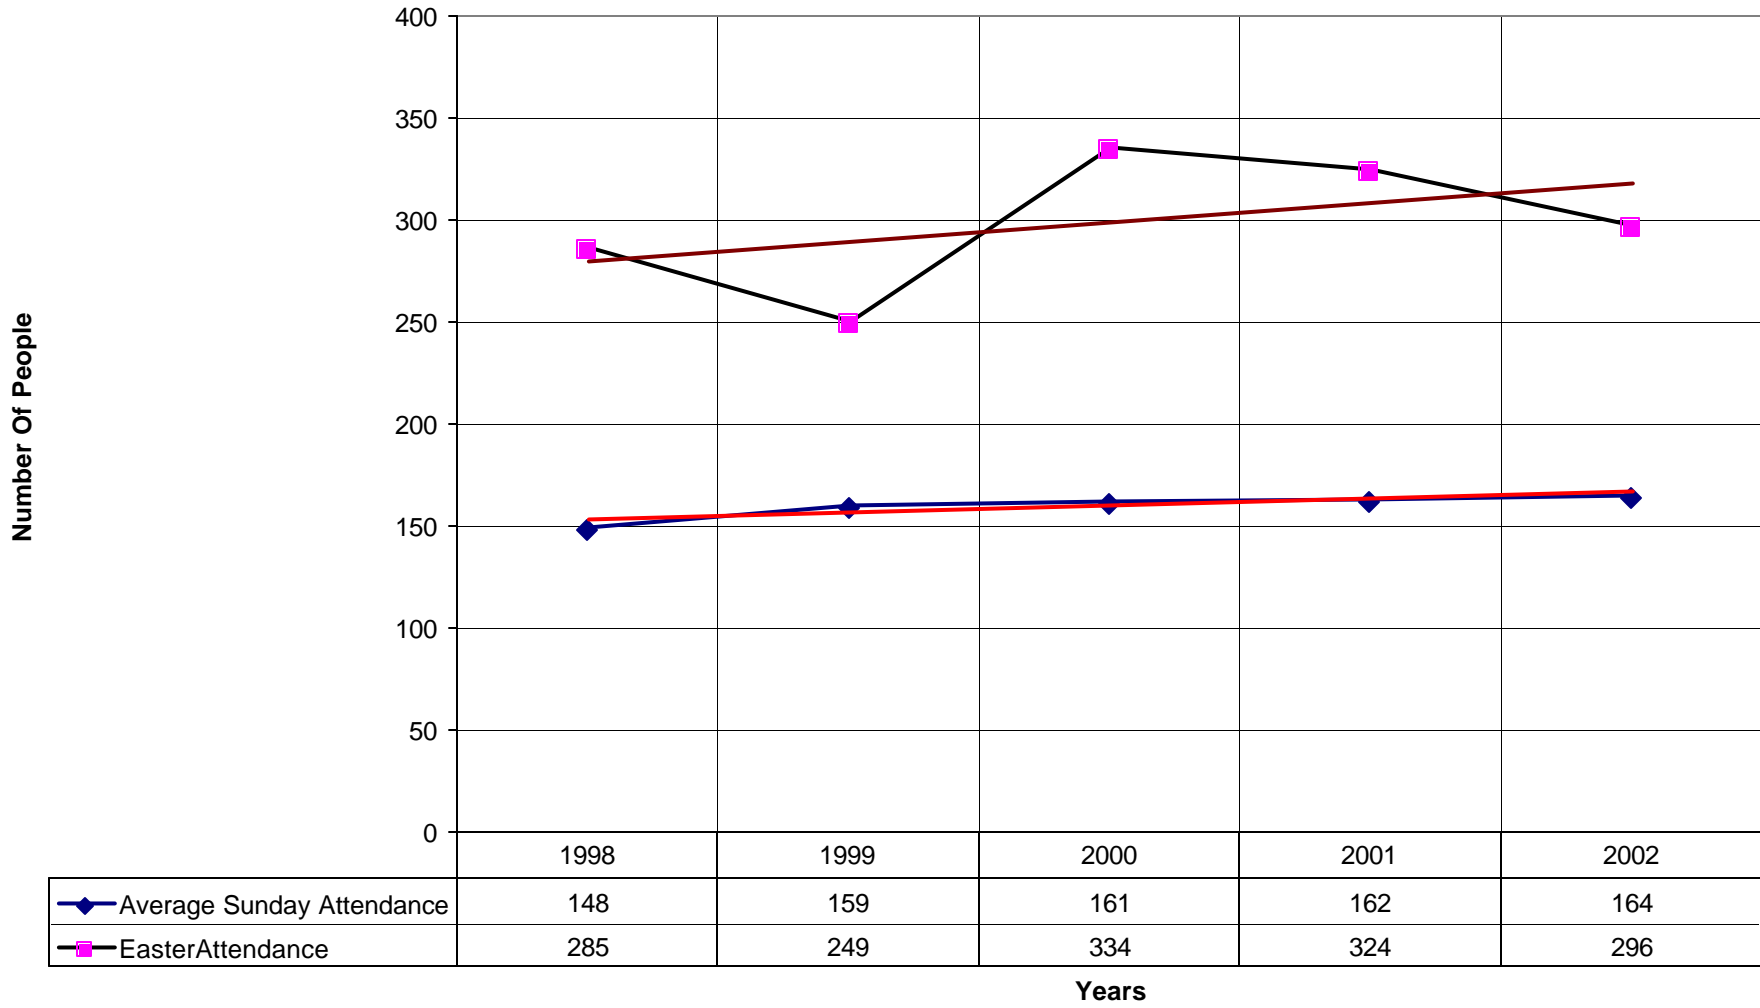

2009 St. Andrew's Episcopal Church SPB

◆ Average Sunday Attendance
 ■ EasterAttendance
 — Linear (Average Sunday Attendance)
 — Linear (EasterAttendance)

2009 St. Andrew's Episcopal Church SPB

◆ EasterAttendance — Linear (EasterAttendance)

◆ Number of Pledges

◆ Number of Pledges — Linear (Number of Pledges)

2009 St. Andrew's Episcopal Church SPB

◆ Average Sunday Attendance — Linear (Average Sunday Attendance)

2009 St. Andrew's Episcopal Church SPB

◆ Average Sunday Attendance ■ EasterAttendance — Linear (Average Sunday Attendance) — Linear (EasterAttendance)

2009 St. Andrew's Episcopal Church SPB

◆ EasterAttendance — Linear (EasterAttendance)

2009 St. Andrew's Episcopal Church SPB