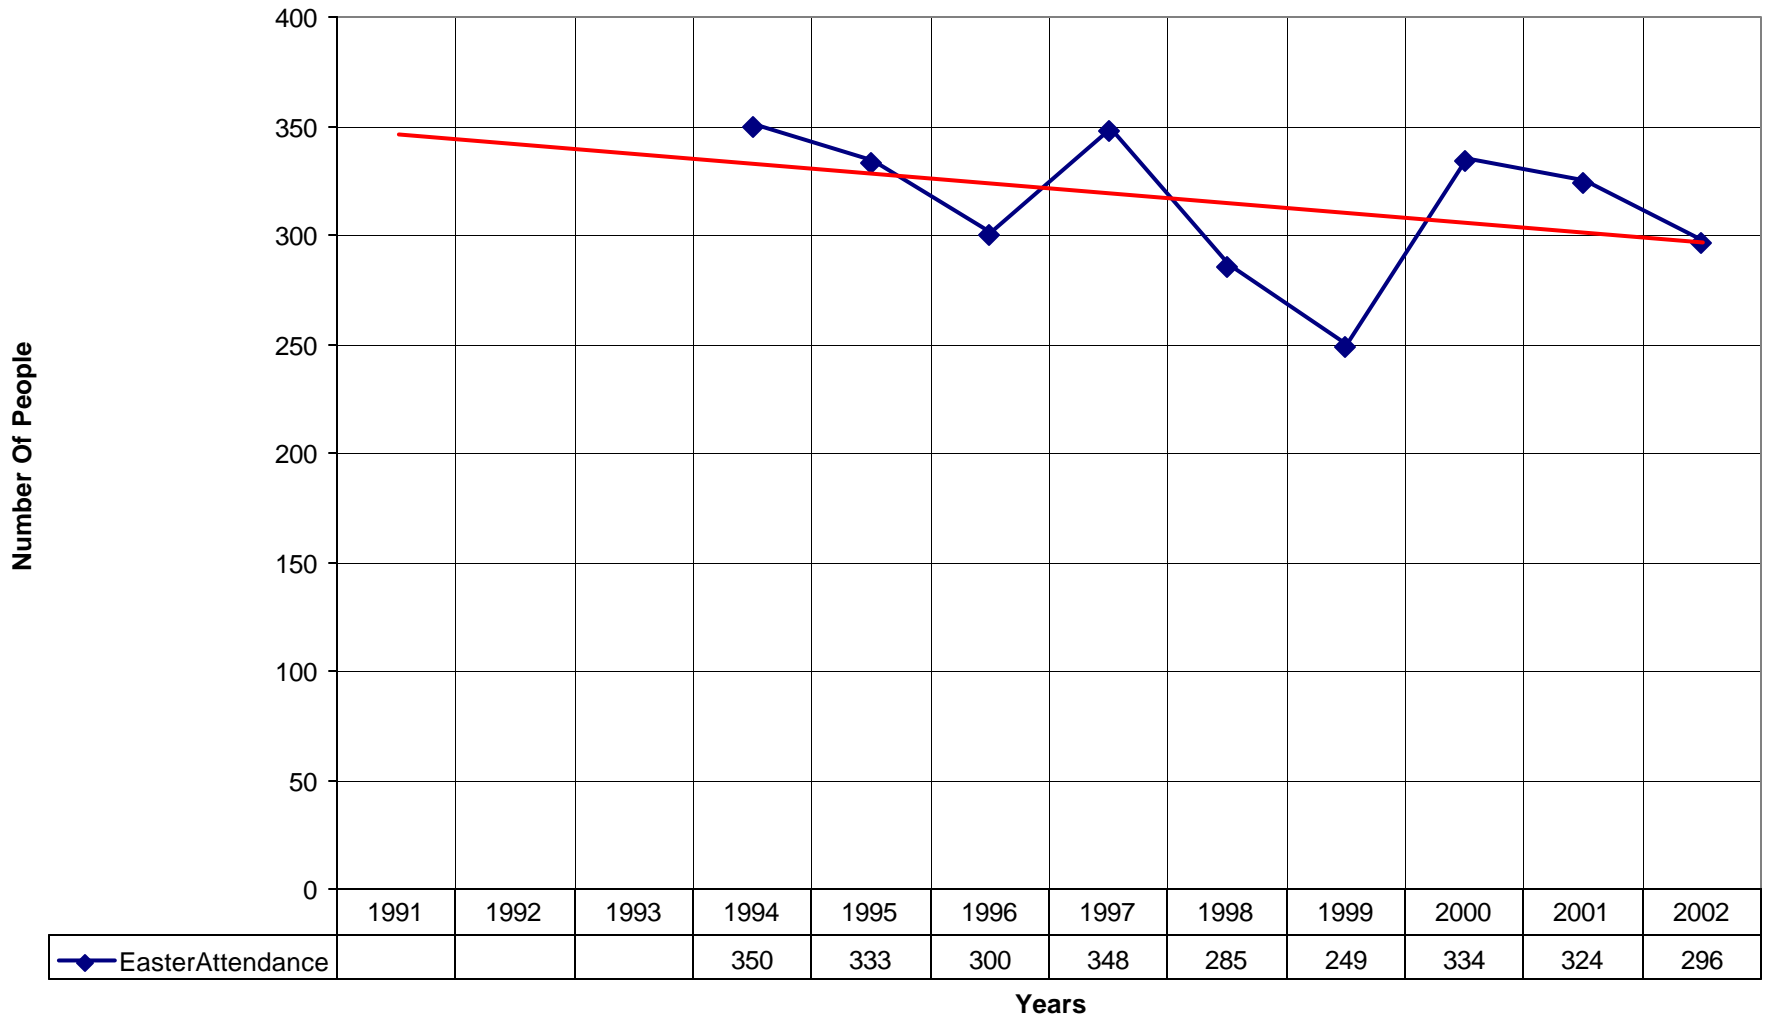

2009 St. Andrew's Episcopal Church SPB

◆ Average Sunday Attendance
 ■ EasterAttendance
 — Linear (Average Sunday Attendance)
 — Linear (EasterAttendance)

2009 St. Andrew's Episcopal Church SPB

◆ EasterAttendance — Linear (EasterAttendance)

◆ Number of Pledges

◆ Number of Pledges — Linear (Number of Pledges)

2009 St. Andrew's Episcopal Church SPB

◆ Average Sunday Attendance — Linear (Average Sunday Attendance)

2009 St. Andrew's Episcopal Church SPB

◆ Average Sunday Attendance ■ EasterAttendance — Linear (Average Sunday Attendance) — Linear (EasterAttendance)

2009 St. Andrew's Episcopal Church SPB

◆ EasterAttendance — Linear (EasterAttendance)

2009 St. Andrew's Episcopal Church SPB