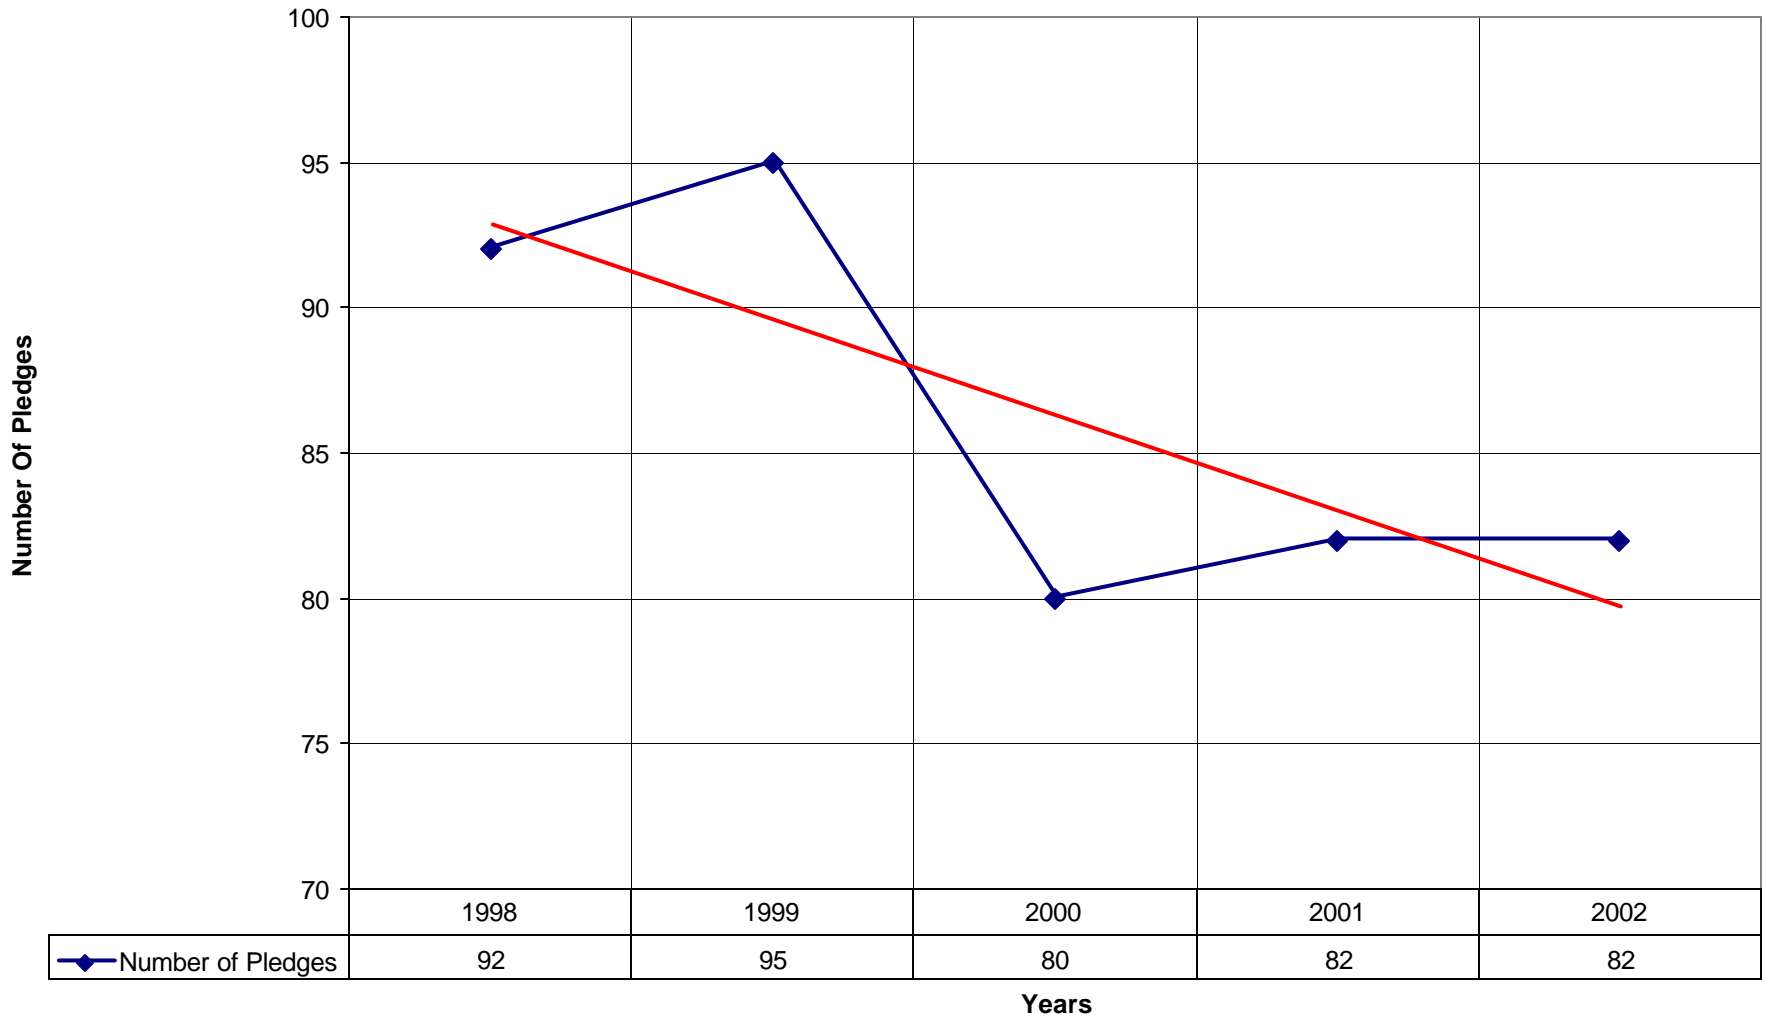

2009 St. Andrew's Episcopal Church SPB

◆ Number of Pledges — Linear (Number of Pledges)