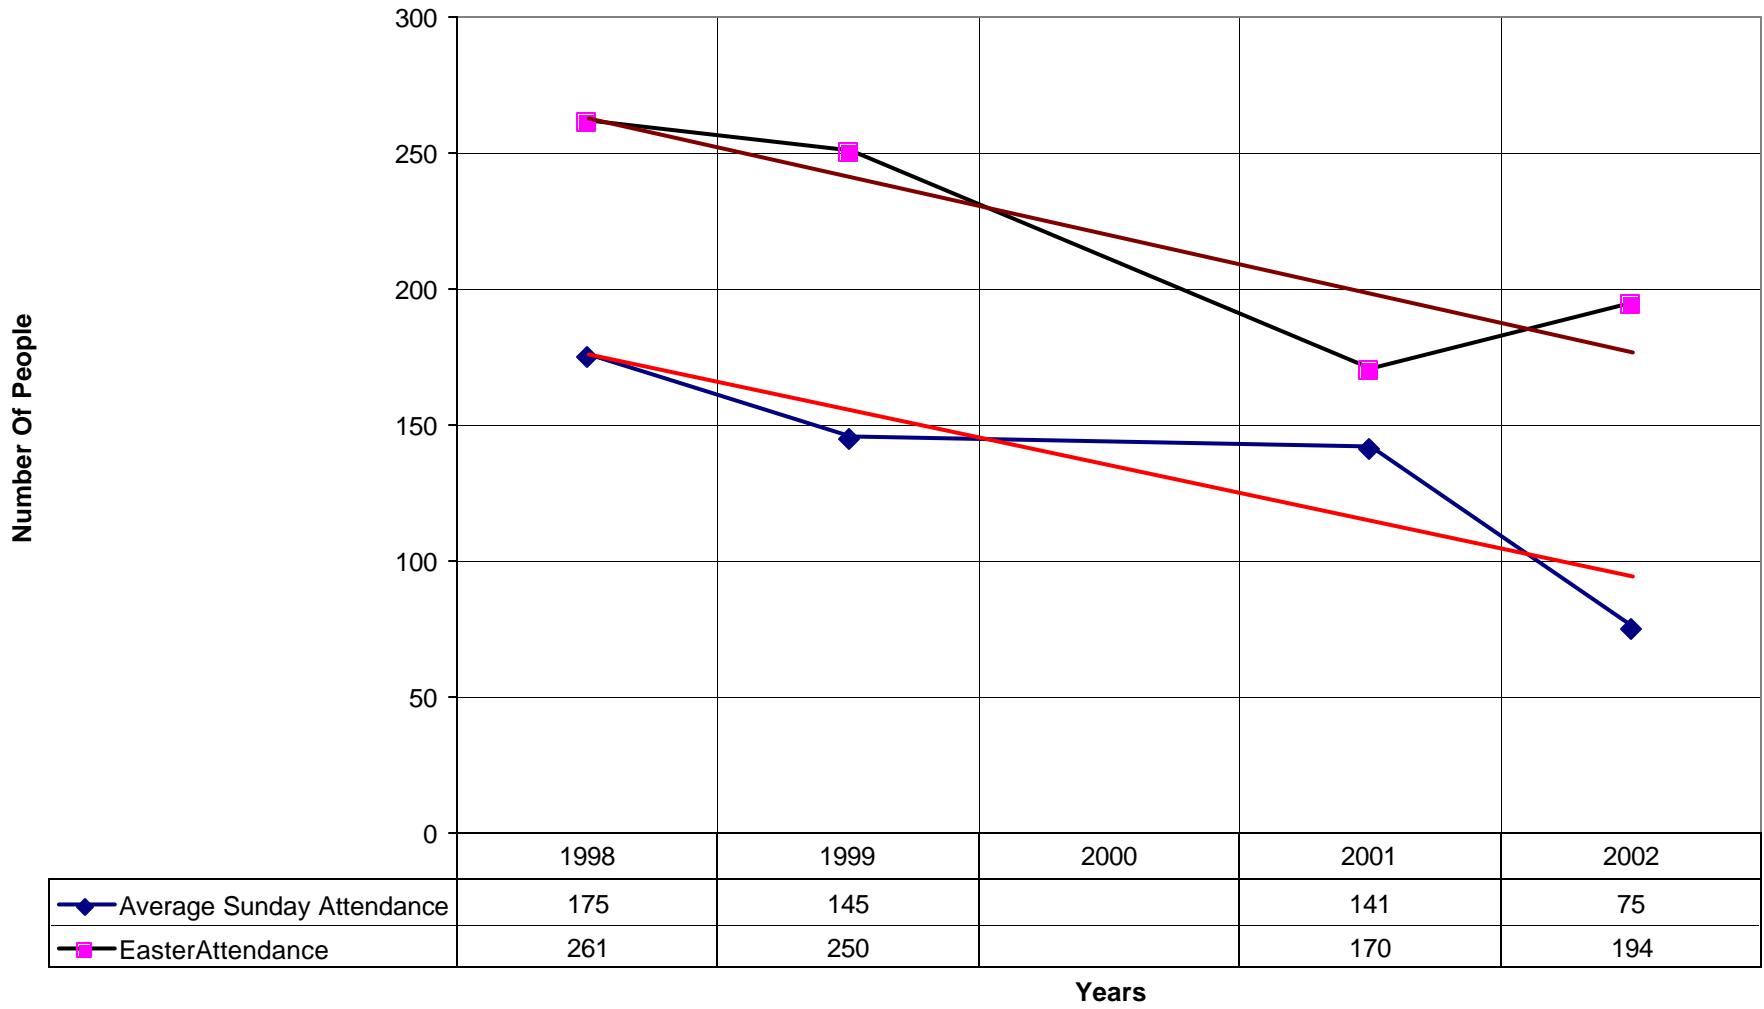

2006 Holy Redeemer Episcopal Church SPB

◆ Average Sunday Attendance
 ■ EasterAttendance
 — Linear (Average Sunday Attendance)
 — Linear (EasterAttendance)

2006 Holy Redeemer Episcopal Church SPB

◆ EasterAttendance — Linear (EasterAttendance)

2006 Holy Redeemer Episcopal Church SPB

◆ Number of Pledges — Linear (Number of Pledges)

2006 Holy Redeemer Episcopal Church SPB

◆ Average Sunday Attendance
 — Linear (Average Sunday Attendance)

2006 Holy Redeemer Episcopal Church SPB

◆ Average Sunday Attendance
 ■ EasterAttendance
 — Linear (Average Sunday Attendance)
 — Linear (EasterAttendance)

2006 Holy Redeemer Episcopal Church SPB

◆ EasterAttendance — Linear (EasterAttendance)

2006 Holy Redeemer Episcopal Church SPB