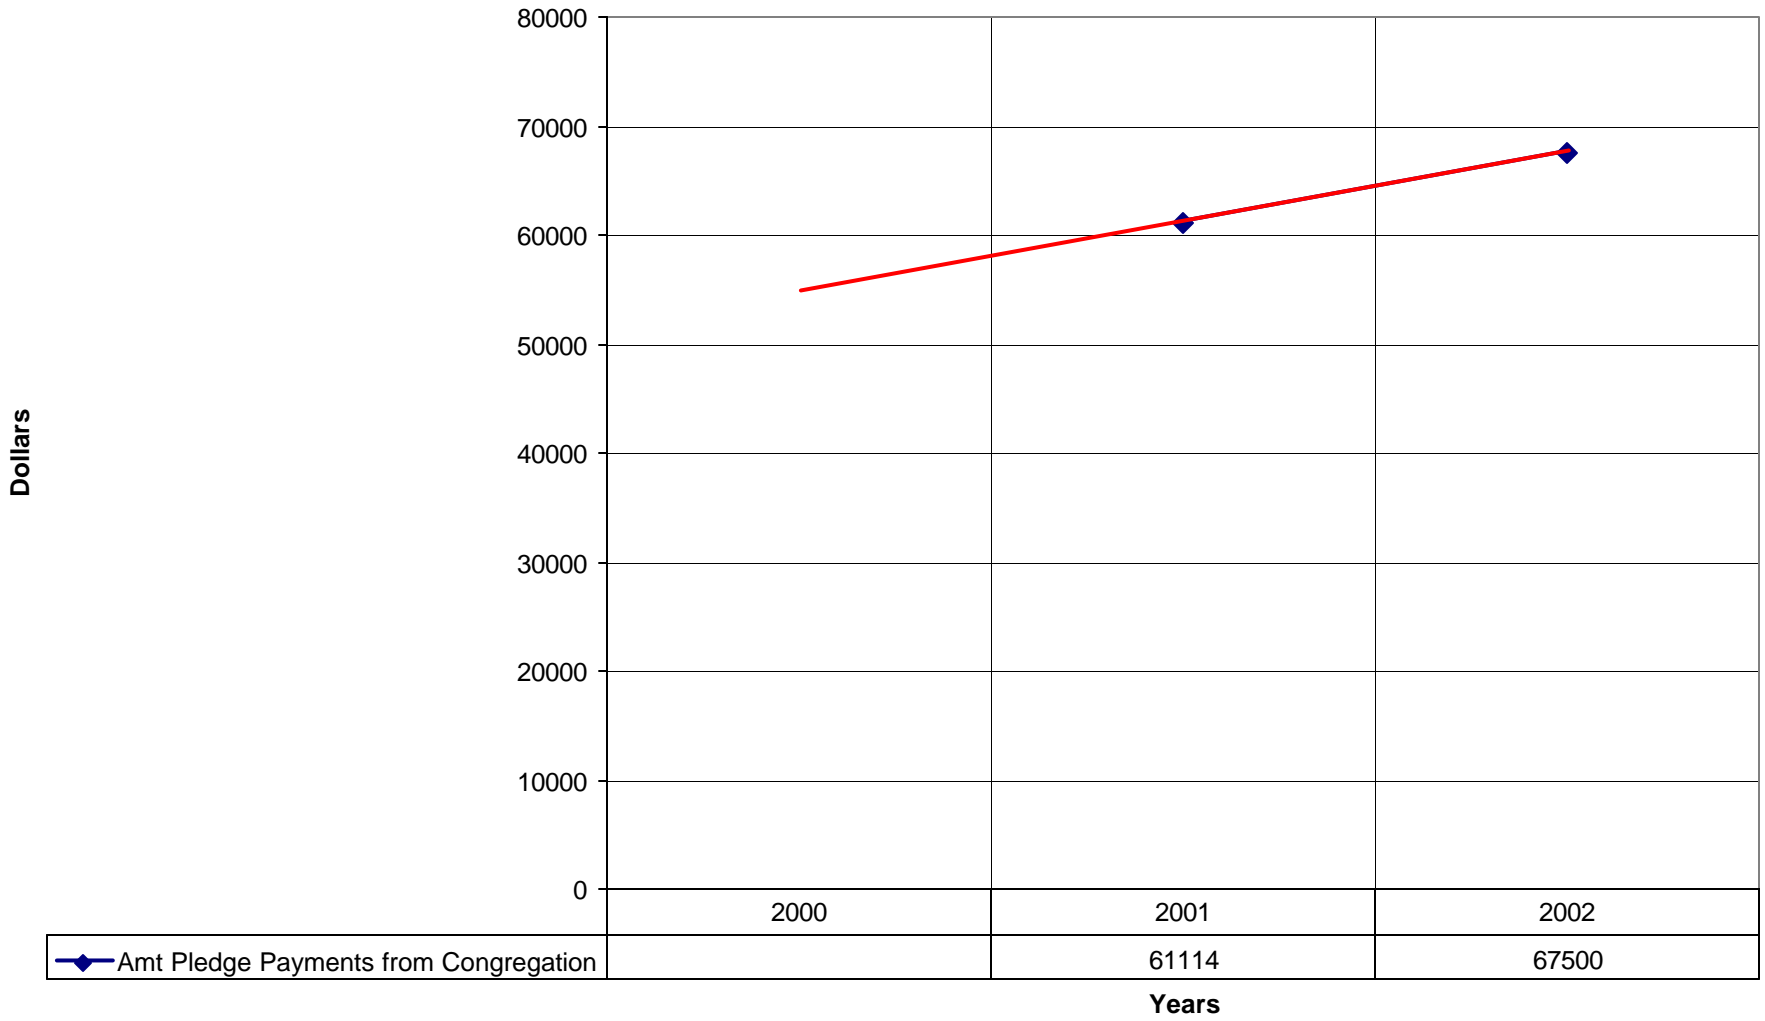

2006 Holy Redeemer Episcopal Church SPB

◆ Amt Pledge Payments from Congregation — Linear (Amt Pledge Payments from Congregation)