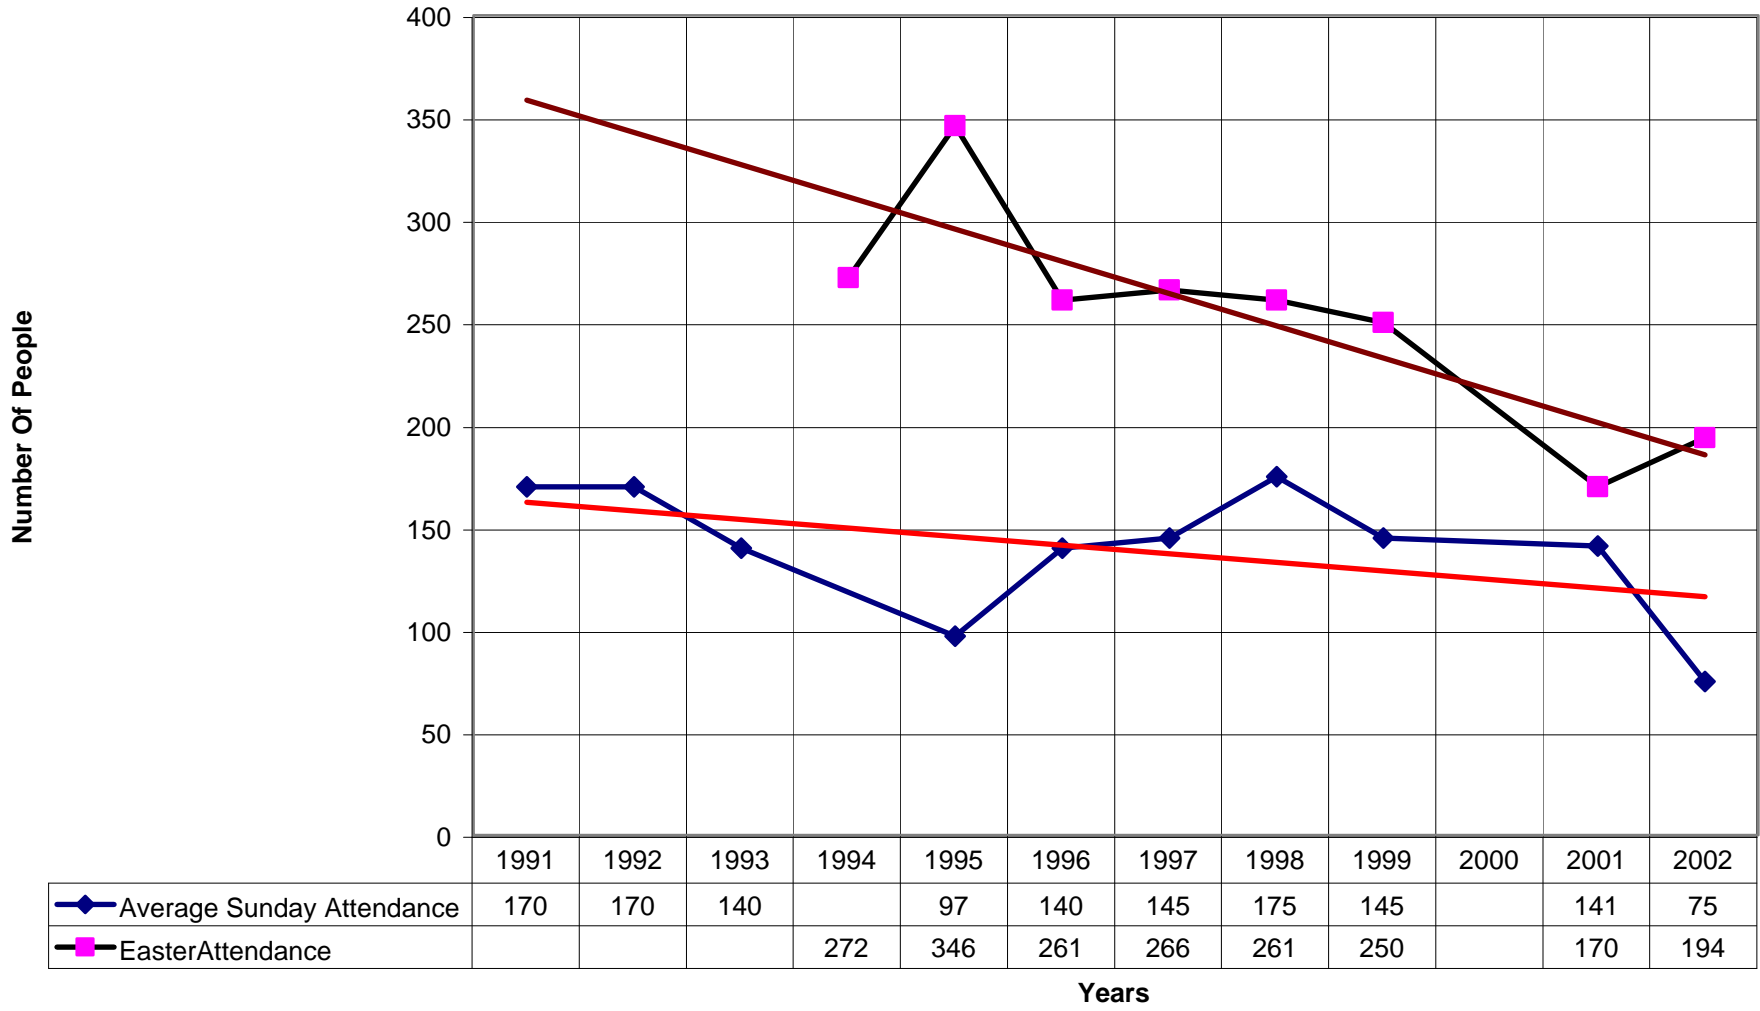

2006 Holy Redeemer Episcopal Church SPB

◆ Average Sunday Attendance
 ■ EasterAttendance
 — Linear (Average Sunday Attendance)
 — Linear (EasterAttendance)

2006 Holy Redeemer Episcopal Church SPB

◆ EasterAttendance — Linear (EasterAttendance)

2006 Holy Redeemer Episcopal Church SPB

Number of Baptism Linear (Number of Baptism)

2006 Holy Redeemer Episcopal Church SPB

◆ Amt Pledge Payments from Congregation — Linear (Amt Pledge Payments from Congregation)

2006 Holy Redeemer Episcopal Church SPB

◆ Number of Pledges — Linear (Number of Pledges)

2006 Holy Redeemer Episcopal Church SPB

◆ Average Sunday Attendance
 — Linear (Average Sunday Attendance)

2006 Holy Redeemer Episcopal Church SPB

◆ Average Sunday Attendance
 ■ EasterAttendance
 — Linear (Average Sunday Attendance)
 — Linear (EasterAttendance)

2006 Holy Redeemer Episcopal Church SPB

◆ EasterAttendance — Linear (EasterAttendance)

2006 Holy Redeemer Episcopal Church SPB