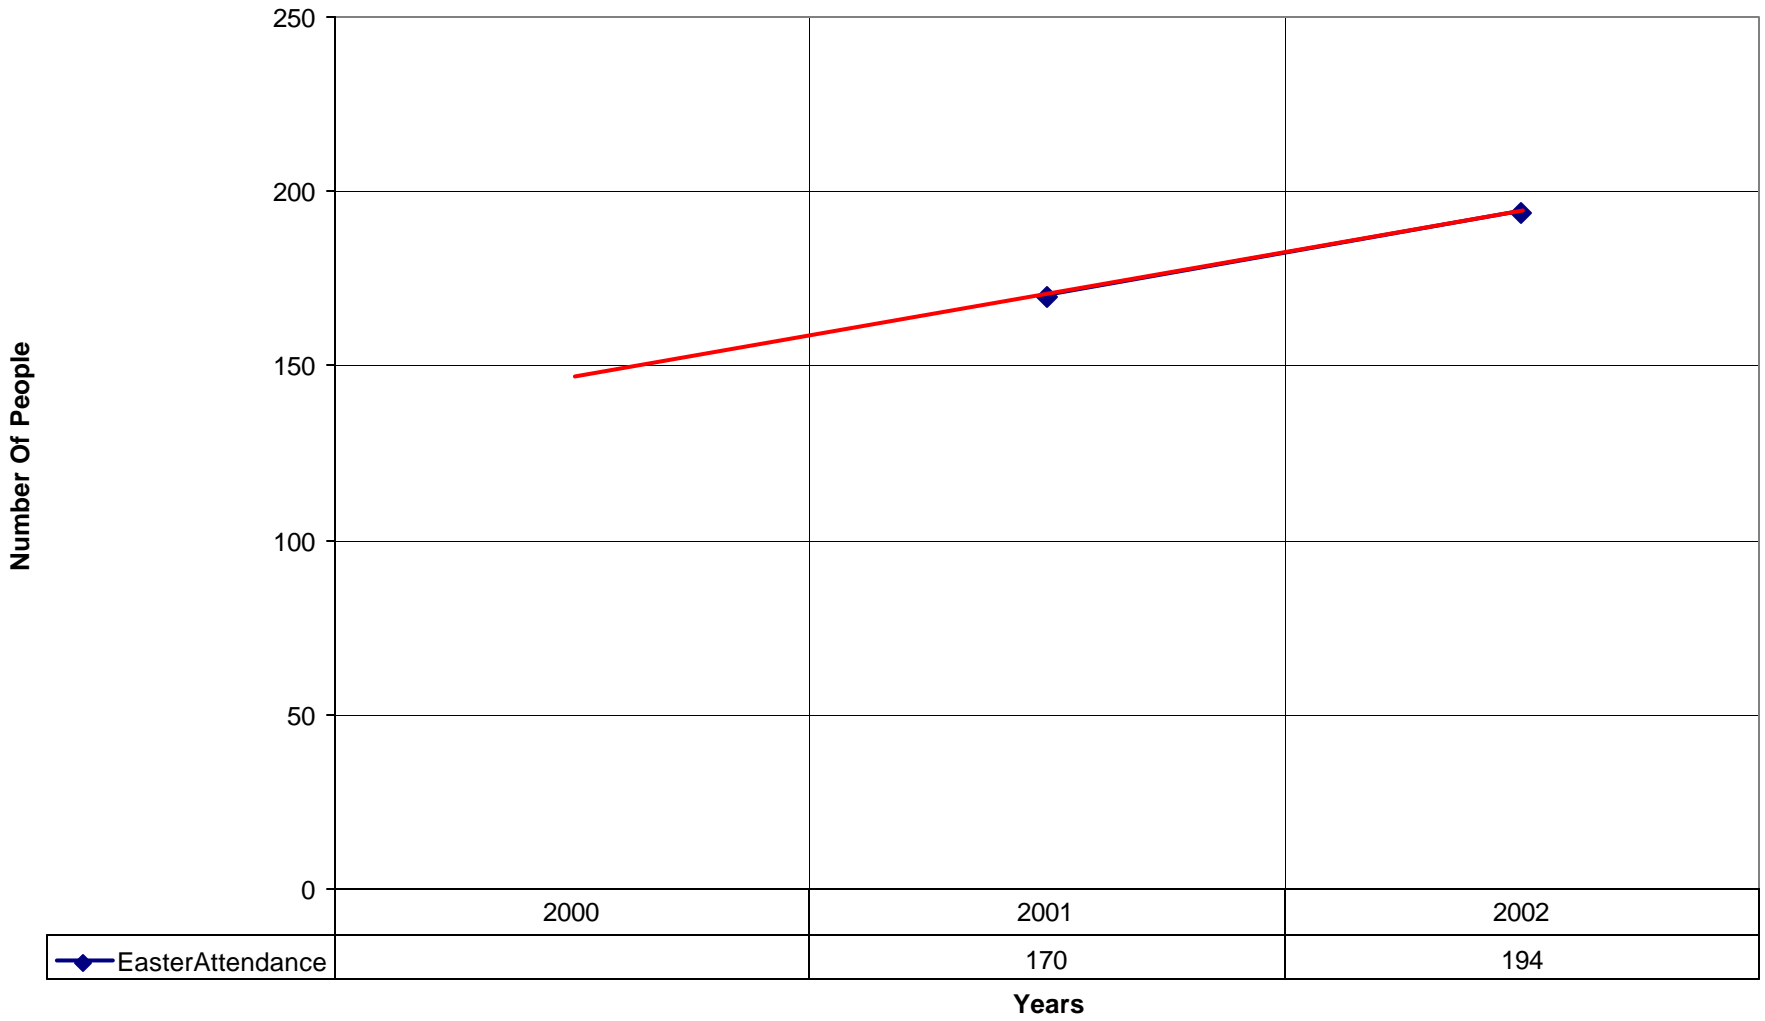

◆ Number of Pledges — Linear (Number of Pledges)

2006 Holy Redeemer Episcopal Church SPB

◆ Average Sunday Attendance — Linear (Average Sunday Attendance)

2006 Holy Redeemer Episcopal Church SPB

◆ Average Sunday Attendance
 ■ EasterAttendance
 — Linear (Average Sunday Attendance)
 — Linear (EasterAttendance)

2006 Holy Redeemer Episcopal Church SPB

◆ EasterAttendance

◆ EasterAttendance — Linear (EasterAttendance)

2006 Holy Redeemer Episcopal Church SPB

◆ Number of Baptism

◆ Number of Baptism — Linear (Number of Baptism)