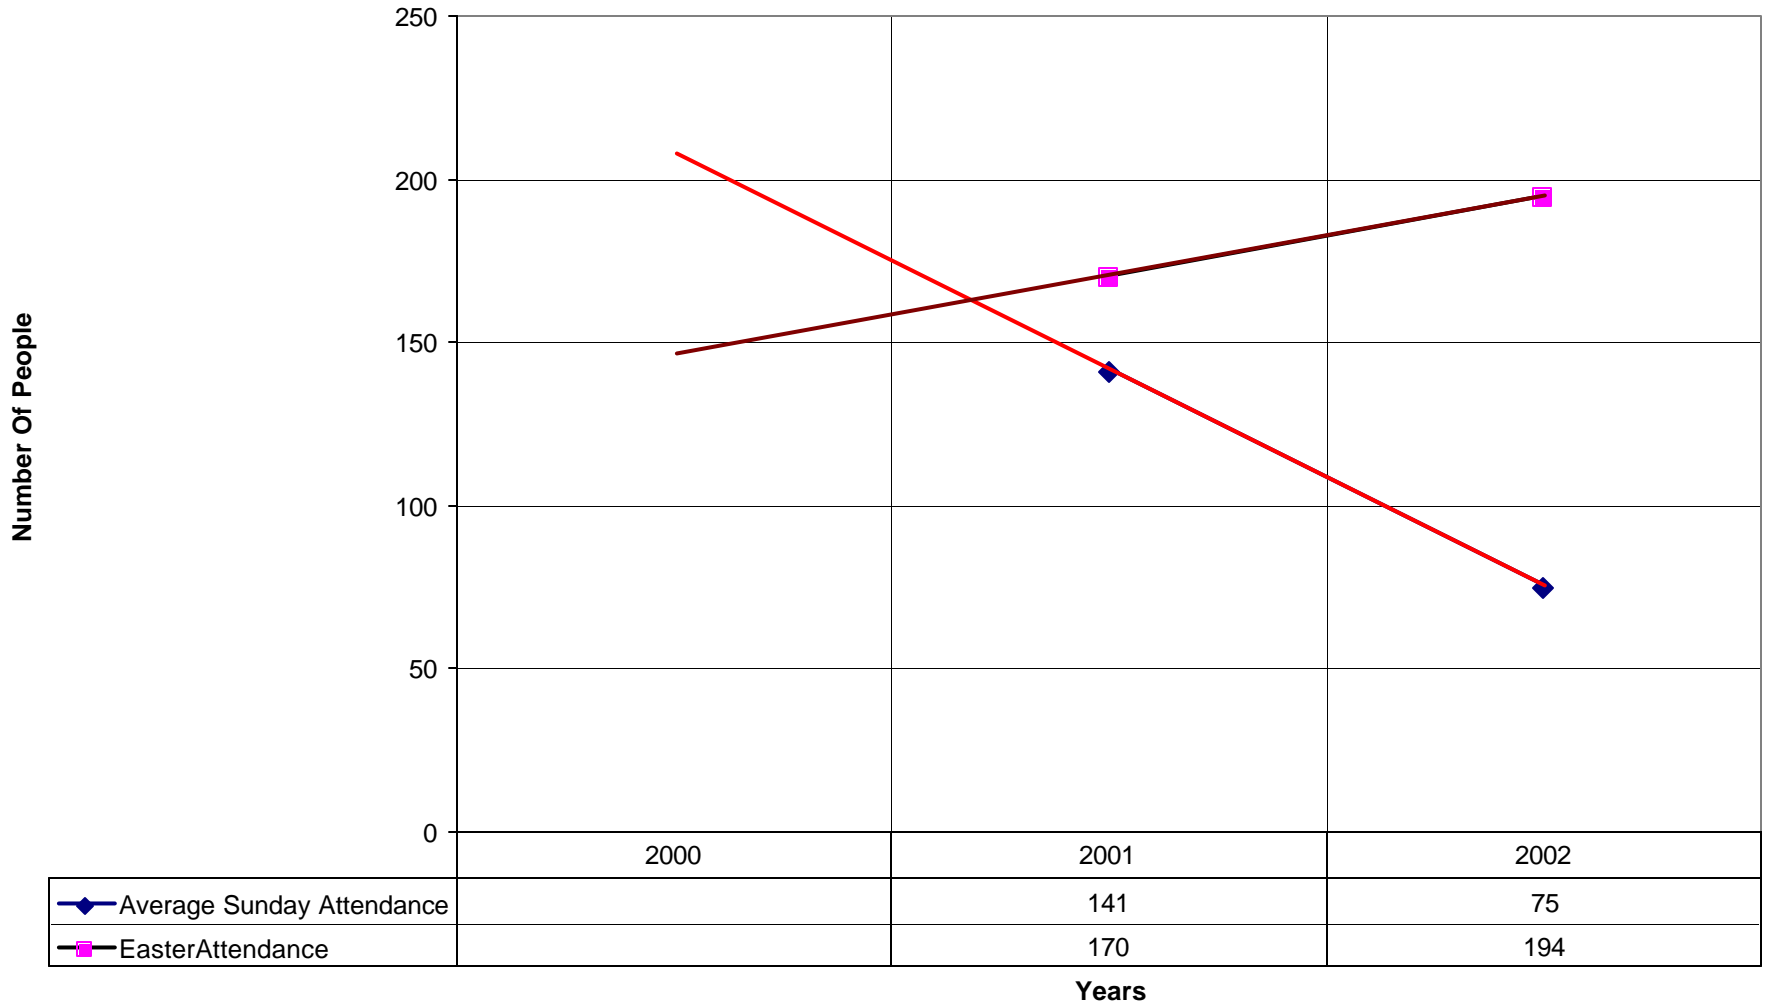

◆ Average Sunday Attendance
 ■ EasterAttendance
 — Linear (Average Sunday Attendance)
 — Linear (EasterAttendance)

2006 Holy Redeemer Episcopal Church SPB

◆ EasterAttendance — Linear (EasterAttendance)

2006 Holy Redeemer Episcopal Church SPB

◆ Number of Pledges — Linear (Number of Pledges)

2006 Holy Redeemer Episcopal Church SPB

◆ Average Sunday Attendance — Linear (Average Sunday Attendance)

2006 Holy Redeemer Episcopal Church SPB

◆ Average Sunday Attendance
 ■ EasterAttendance
 — Linear (Average Sunday Attendance)
 — Linear (EasterAttendance)