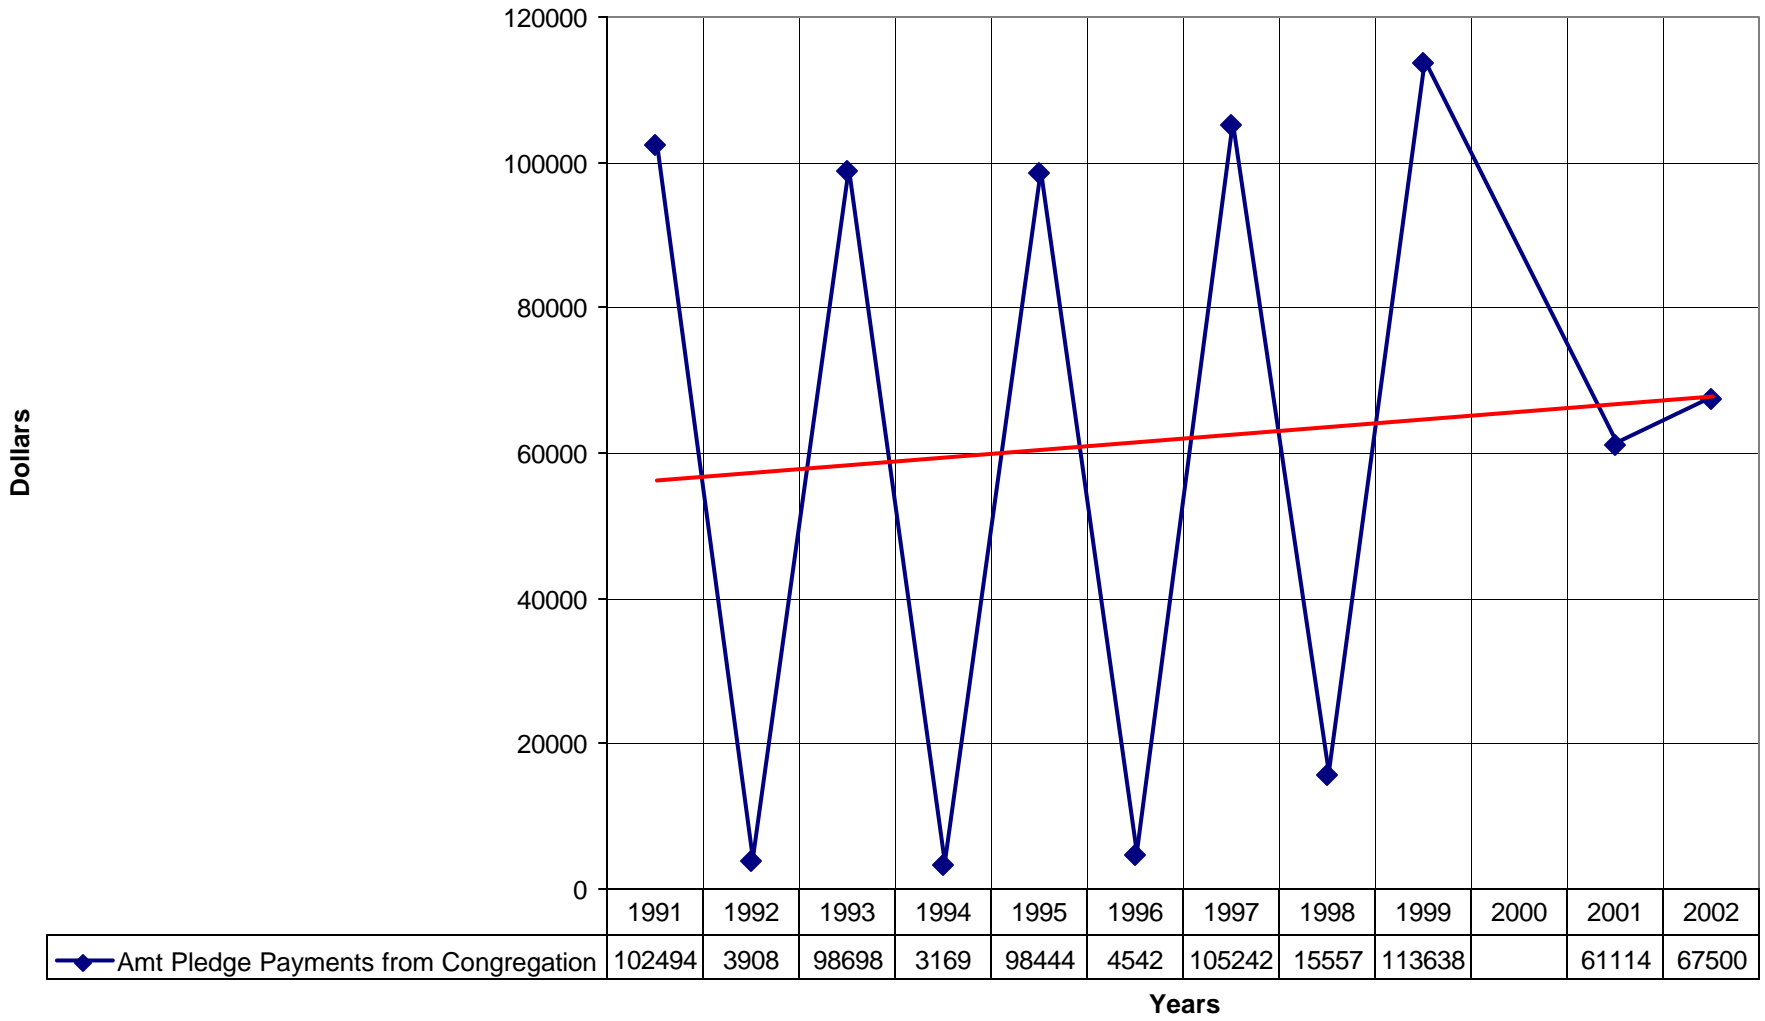

2006 Holy Redeemer Episcopal Church SPB

◆ Average Sunday Attendance
 ■ EasterAttendance
 — Linear (Average Sunday Attendance)
 — Linear (EasterAttendance)

2006 Holy Redeemer Episcopal Church SPB

◆ EasterAttendance — Linear (EasterAttendance)

2006 Holy Redeemer Episcopal Church SPB

Number of Baptism Linear (Number of Baptism)

2006 Holy Redeemer Episcopal Church SPB

◆ Amt Pledge Payments from Congregation — Linear (Amt Pledge Payments from Congregation)

2006 Holy Redeemer Episcopal Church SPB

◆ Number of Pledges — Linear (Number of Pledges)

2006 Holy Redeemer Episcopal Church SPB

◆ Average Sunday Attendance
 — Linear (Average Sunday Attendance)

2006 Holy Redeemer Episcopal Church SPB