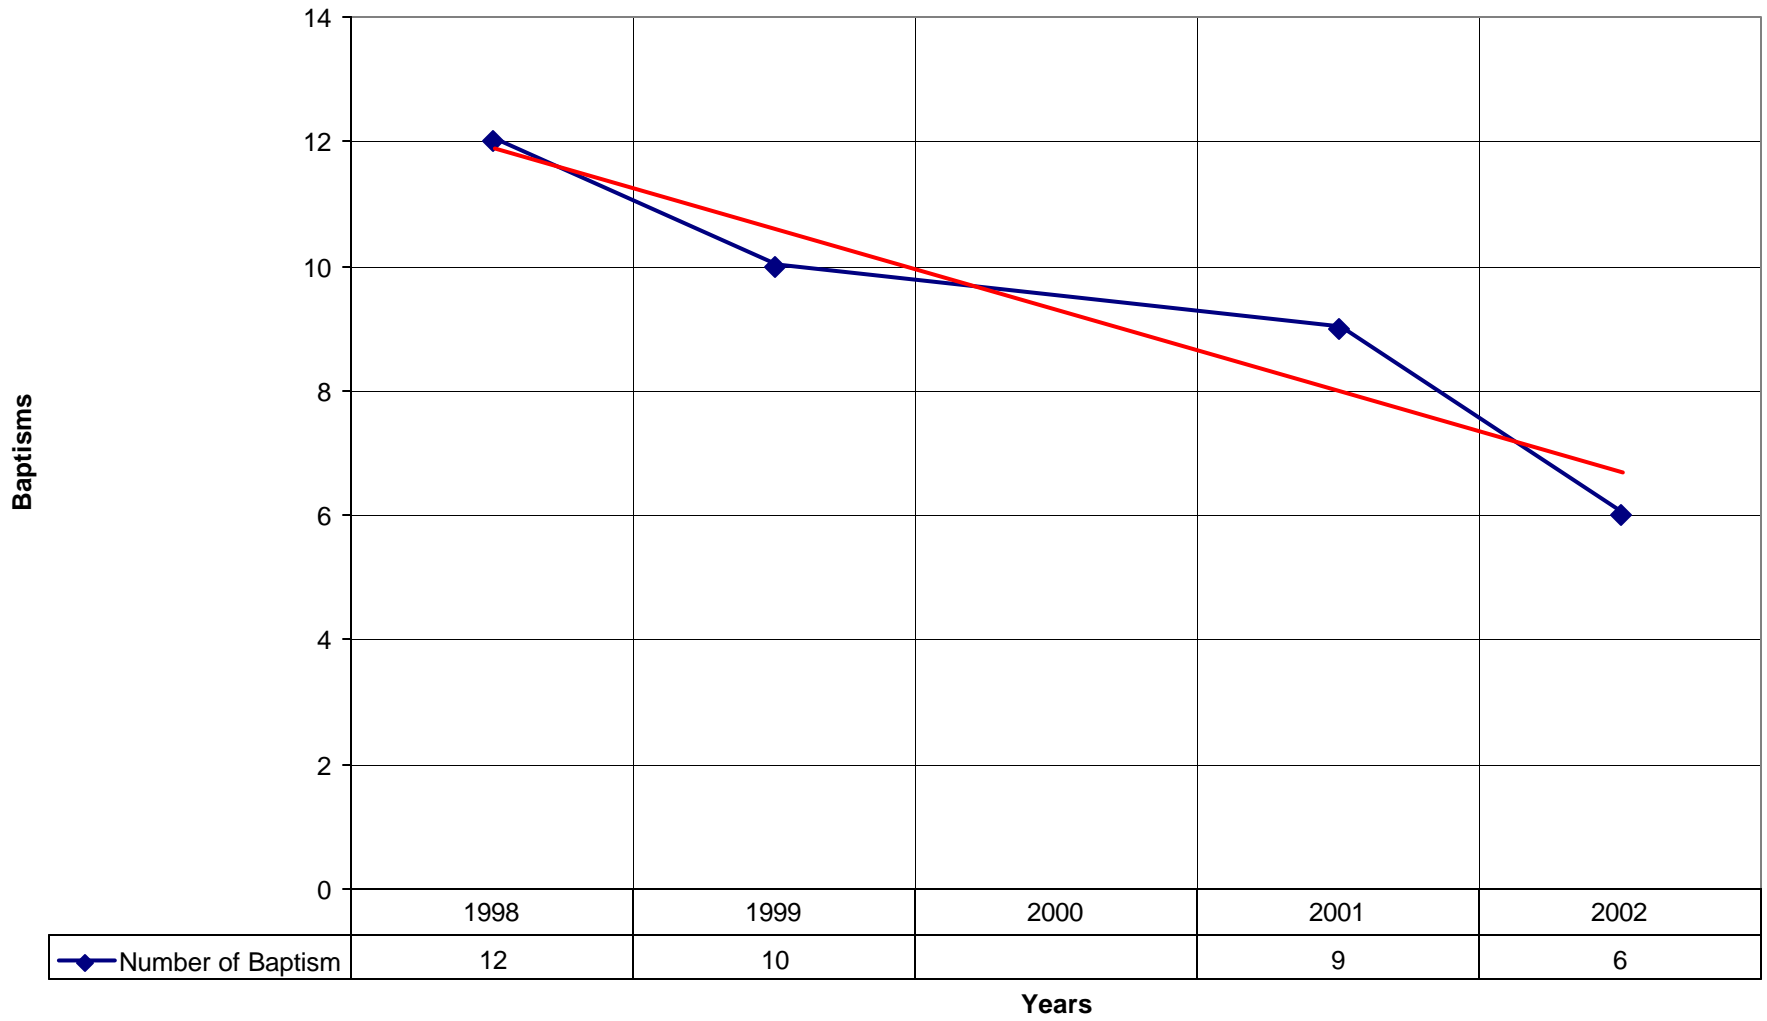

2006 Holy Redeemer Episcopal Church SPB

◆ Average Sunday Attendance
 ■ EasterAttendance
 — Linear (Average Sunday Attendance)
 — Linear (EasterAttendance)

2006 Holy Redeemer Episcopal Church SPB

◆ EasterAttendance — Linear (EasterAttendance)

2006 Holy Redeemer Episcopal Church SPB

◆ Number of Pledges — Linear (Number of Pledges)

2006 Holy Redeemer Episcopal Church SPB

◆ Average Sunday Attendance
 — Linear (Average Sunday Attendance)

2006 Holy Redeemer Episcopal Church SPB

◆ Average Sunday Attendance
 ■ EasterAttendance
 — Linear (Average Sunday Attendance)
 — Linear (EasterAttendance)

2006 Holy Redeemer Episcopal Church SPB

◆ EasterAttendance — Linear (EasterAttendance)

2006 Holy Redeemer Episcopal Church SPB