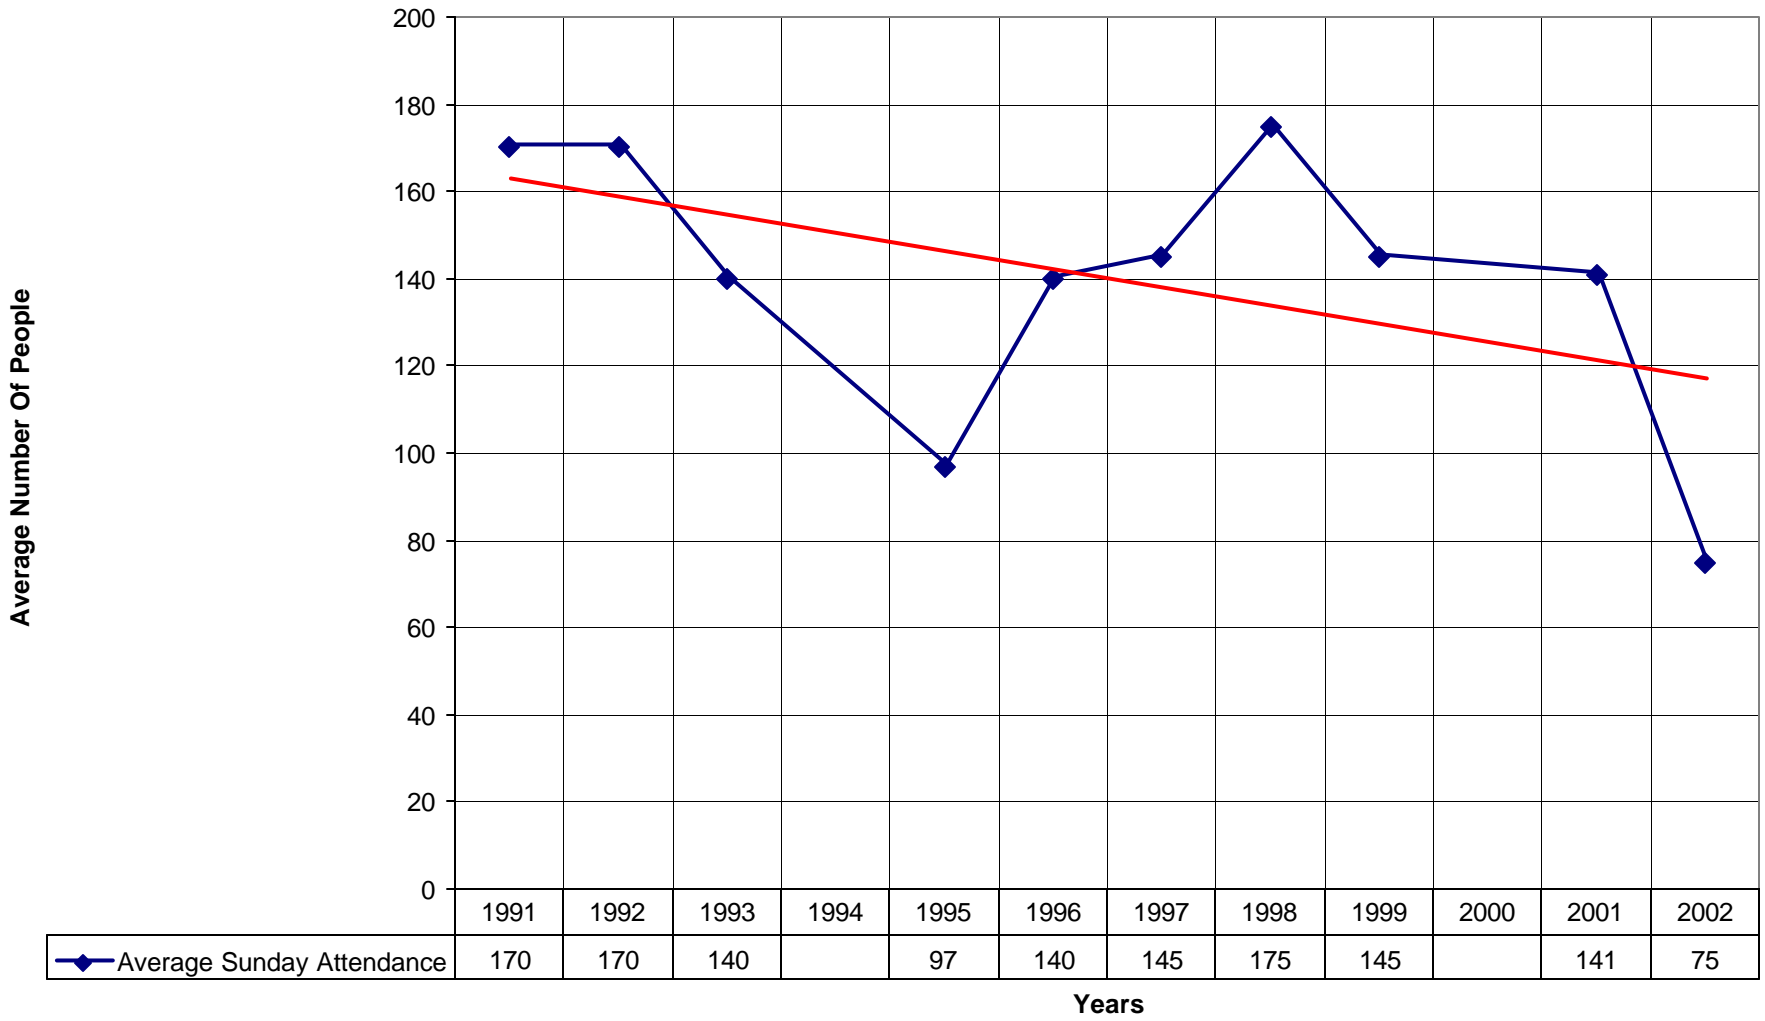

2006 Holy Redeemer Episcopal Church SPB

◆ Average Sunday Attendance
 ■ EasterAttendance
 — Linear (Average Sunday Attendance)
 — Linear (EasterAttendance)

2006 Holy Redeemer Episcopal Church SPB

◆ EasterAttendance — Linear (EasterAttendance)

2006 Holy Redeemer Episcopal Church SPB

Number of Baptism Linear (Number of Baptism)

2006 Holy Redeemer Episcopal Church SPB

◆ Amt Pledge Payments from Congregation — Linear (Amt Pledge Payments from Congregation)

2006 Holy Redeemer Episcopal Church SPB

◆ Number of Pledges — Linear (Number of Pledges)

2006 Holy Redeemer Episcopal Church SPB

◆ Average Sunday Attendance
 — Linear (Average Sunday Attendance)

2006 Holy Redeemer Episcopal Church SPB