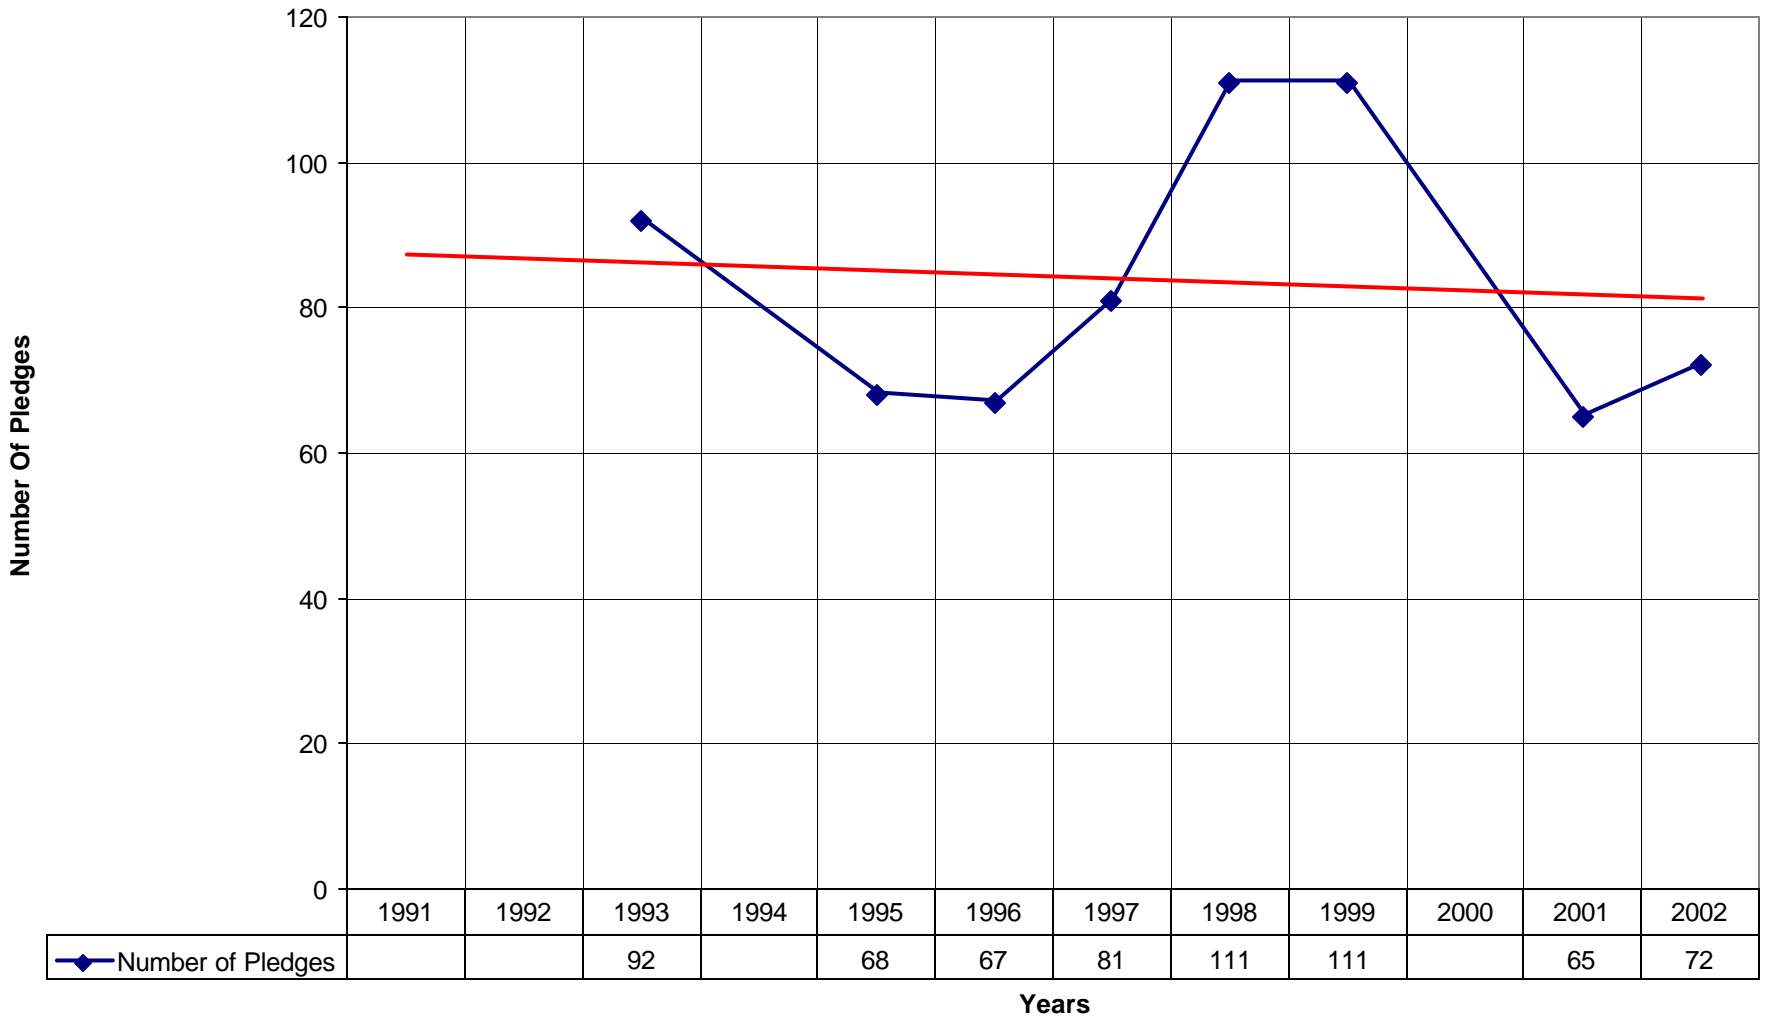

2006 Holy Redeemer Episcopal Church SPB

◆ Average Sunday Attendance
 ■ EasterAttendance
 — Linear (Average Sunday Attendance)
 — Linear (EasterAttendance)

2006 Holy Redeemer Episcopal Church SPB

◆ EasterAttendance — Linear (EasterAttendance)

2006 Holy Redeemer Episcopal Church SPB

Number of Baptism Linear (Number of Baptism)

2006 Holy Redeemer Episcopal Church SPB

◆ Amt Pledge Payments from Congregation — Linear (Amt Pledge Payments from Congregation)

2006 Holy Redeemer Episcopal Church SPB

◆ Number of Pledges — Linear (Number of Pledges)

2006 Holy Redeemer Episcopal Church SPB

◆ Average Sunday Attendance
 — Linear (Average Sunday Attendance)

2006 Holy Redeemer Episcopal Church SPB

◆ Average Sunday Attendance
 ■ EasterAttendance
 — Linear (Average Sunday Attendance)
 — Linear (EasterAttendance)

2006 Holy Redeemer Episcopal Church SPB

◆ EasterAttendance — Linear (EasterAttendance)

2006 Holy Redeemer Episcopal Church SPB