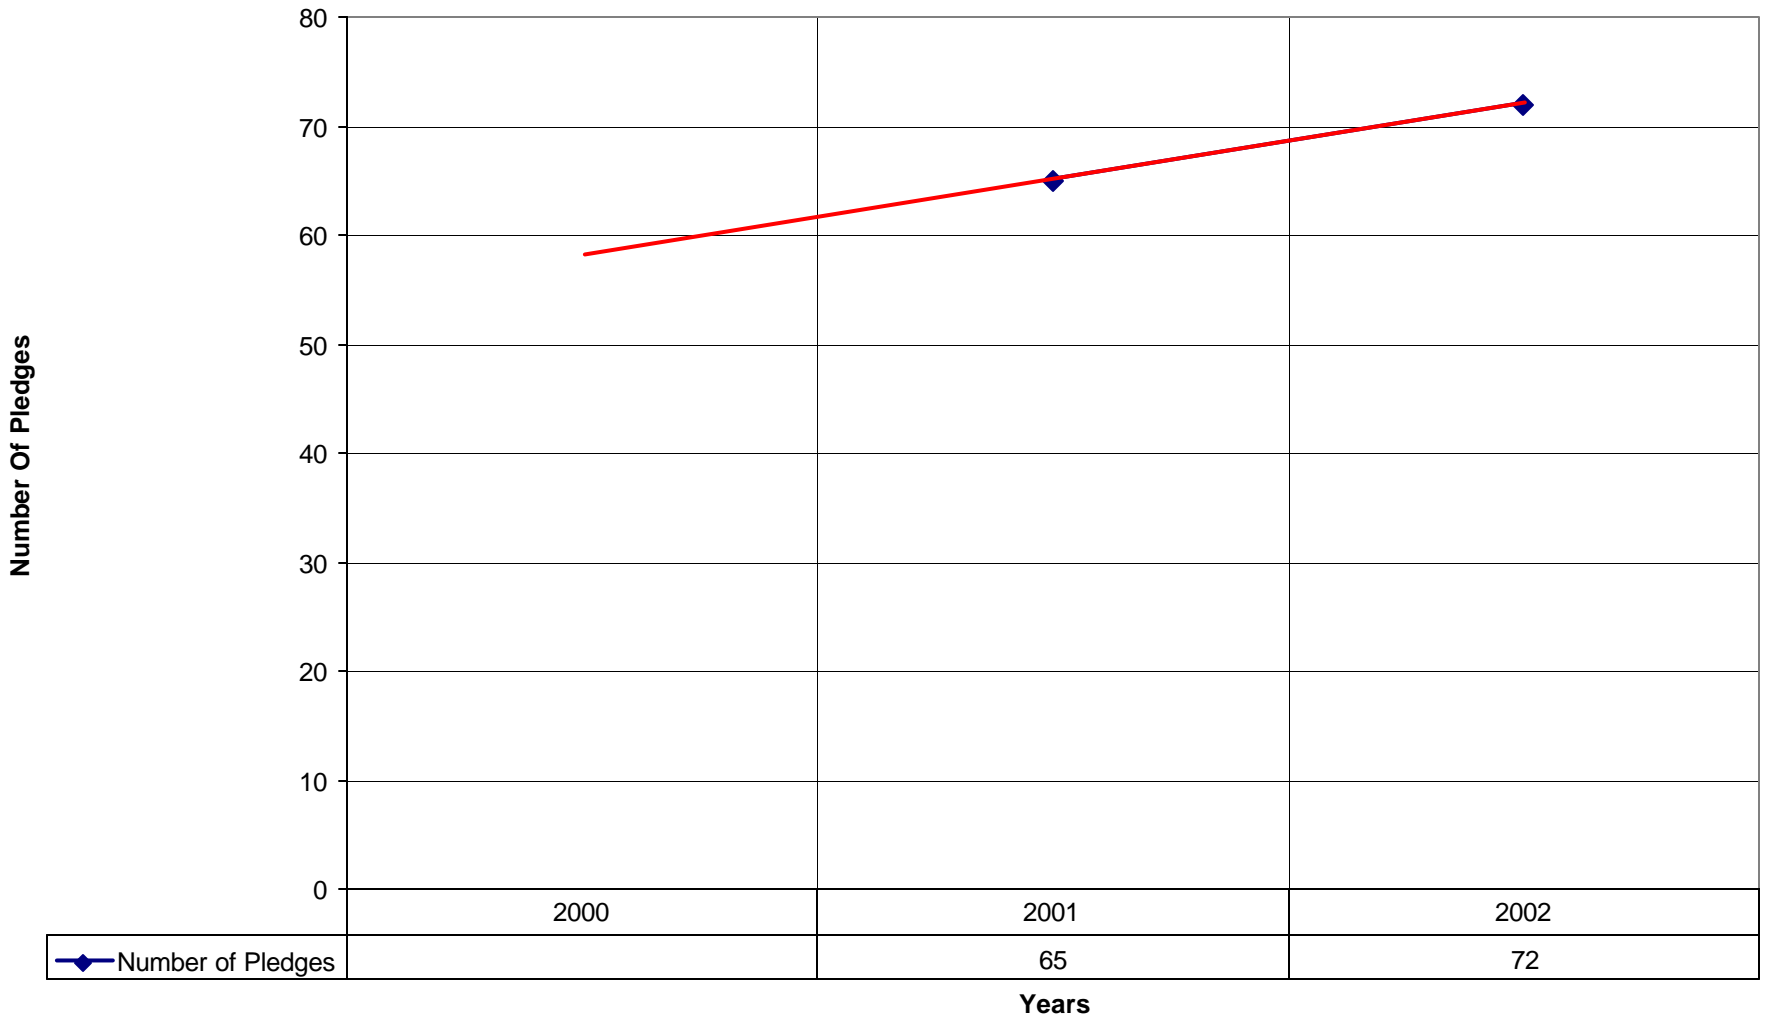

2006 Holy Redeemer Episcopal Church SPB

◆ Number of Pledges

◆ Number of Pledges — Linear (Number of Pledges)