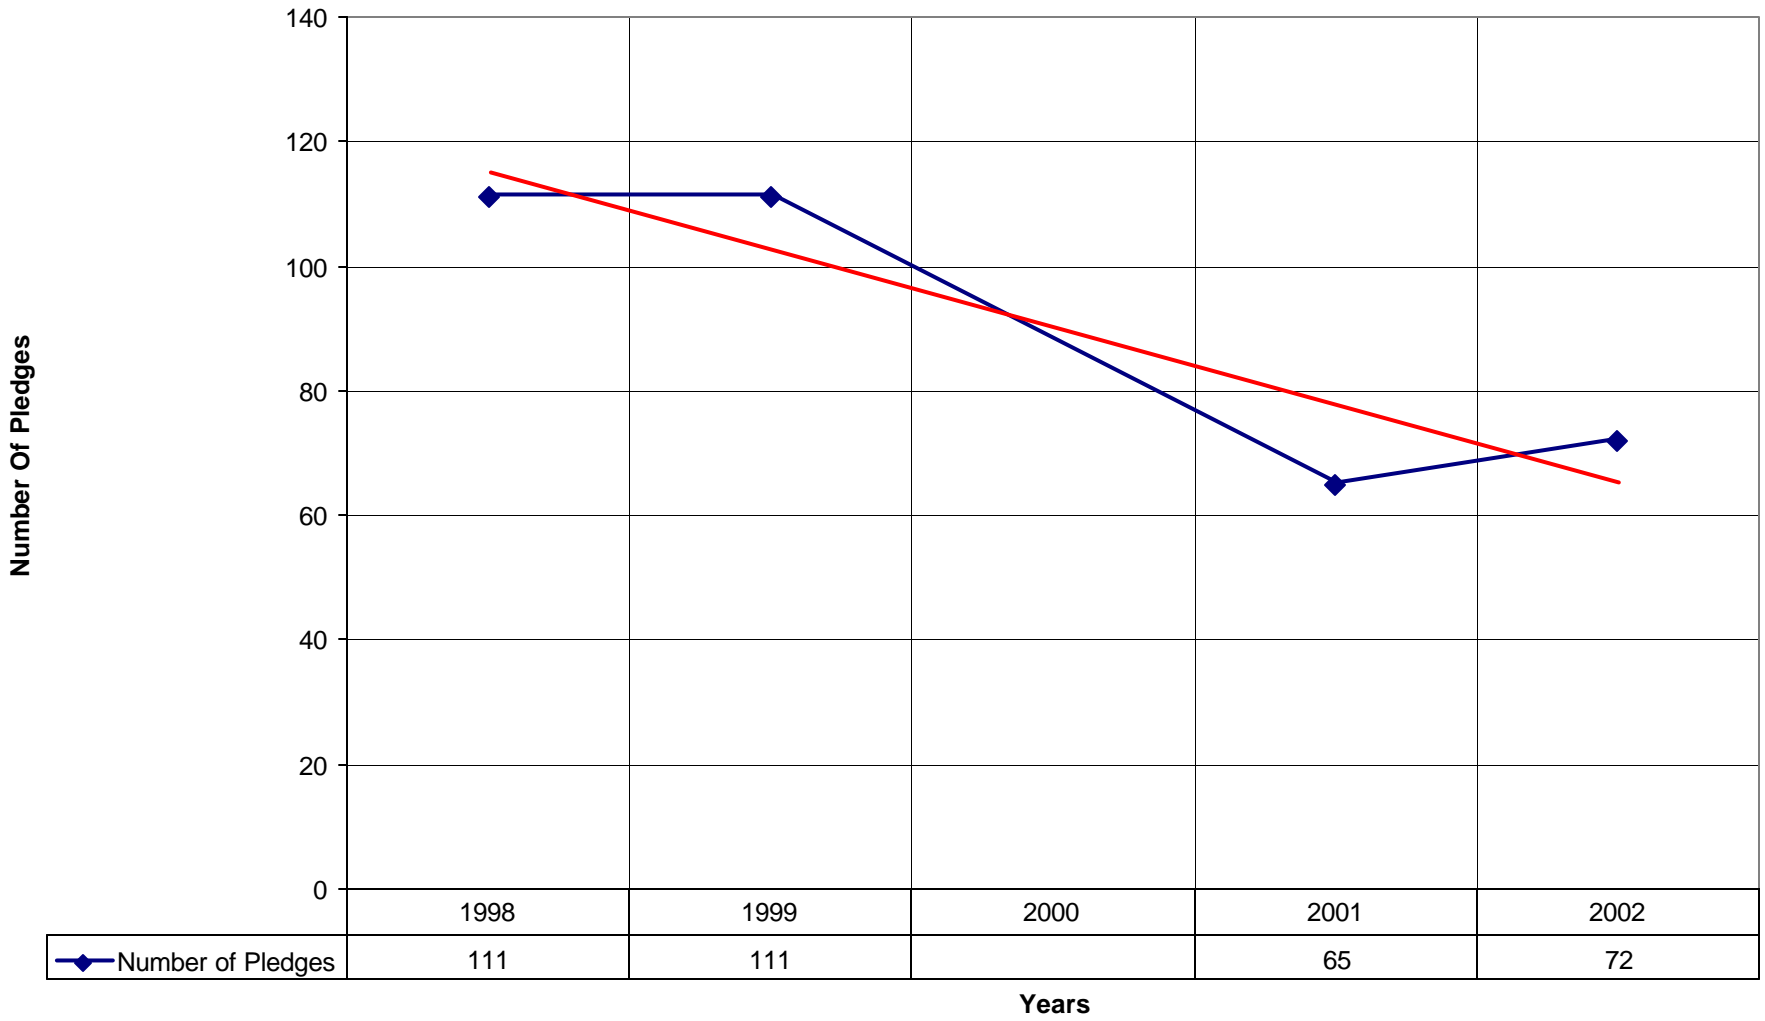

2006 Holy Redeemer Episcopal Church SPB

◆ Number of Pledges — Linear (Number of Pledges)