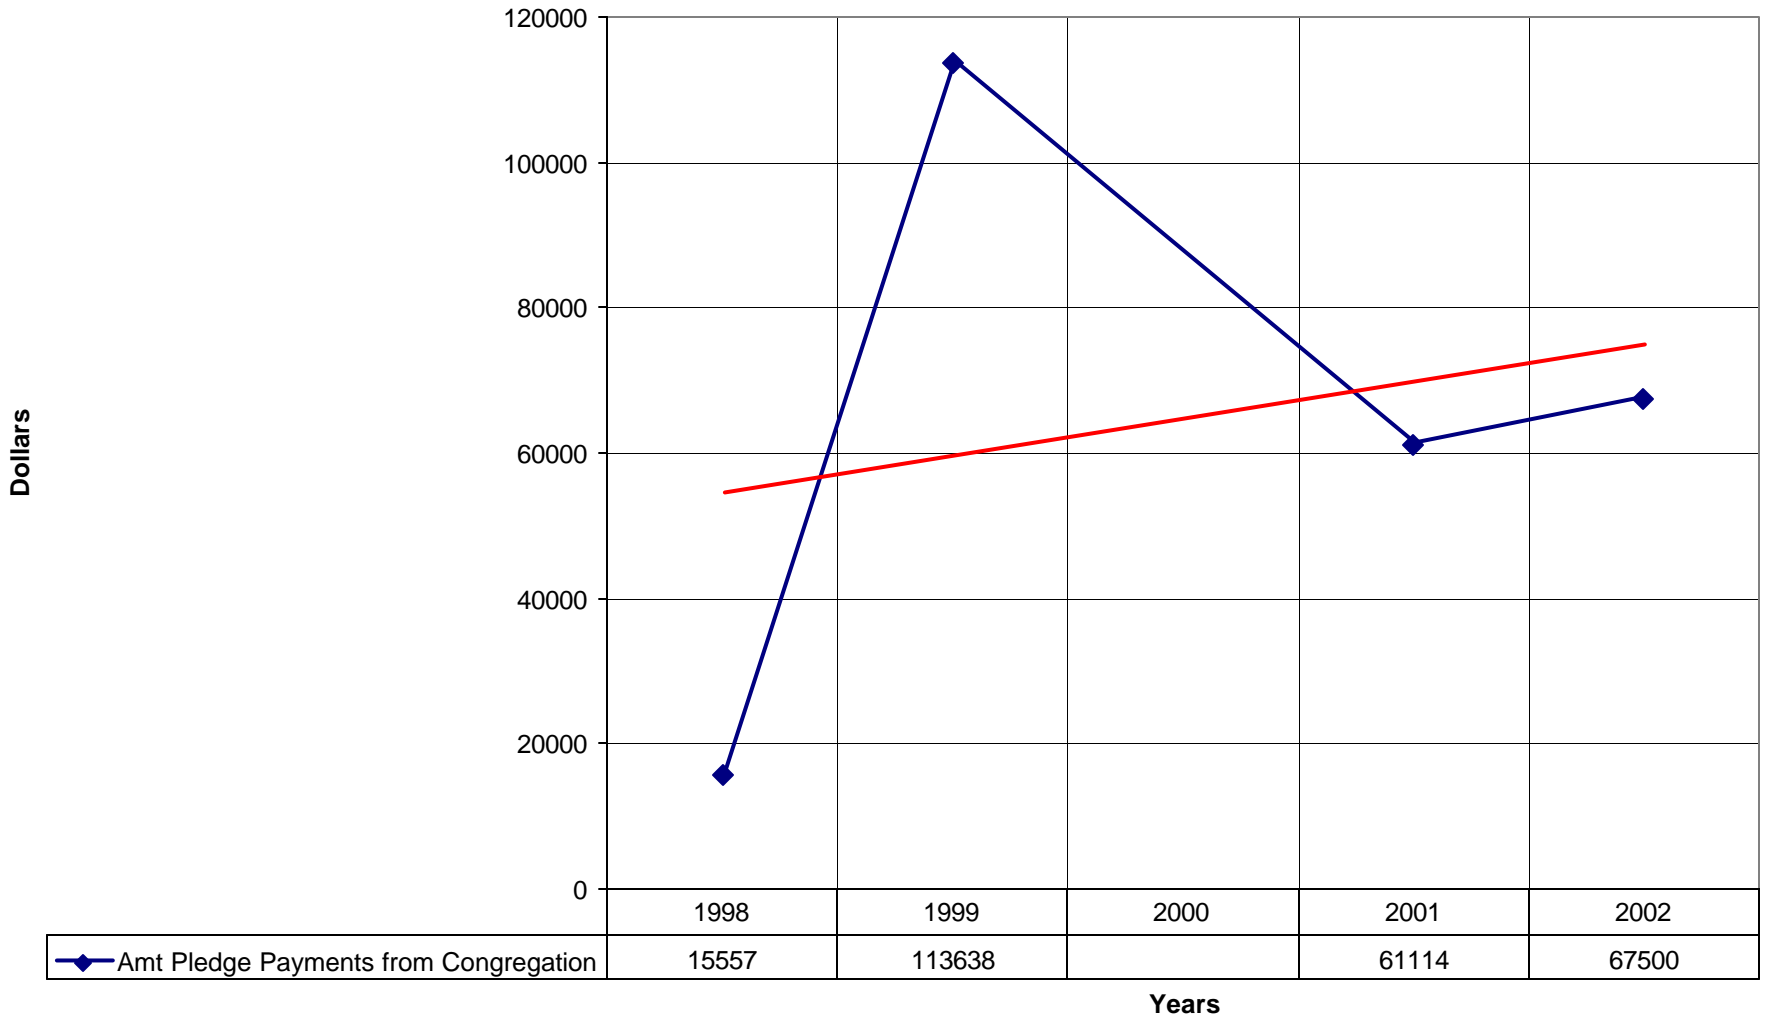

2006 Holy Redeemer Episcopal Church SPB

◆ Amt Pledge Payments from Congregation — Linear (Amt Pledge Payments from Congregation)