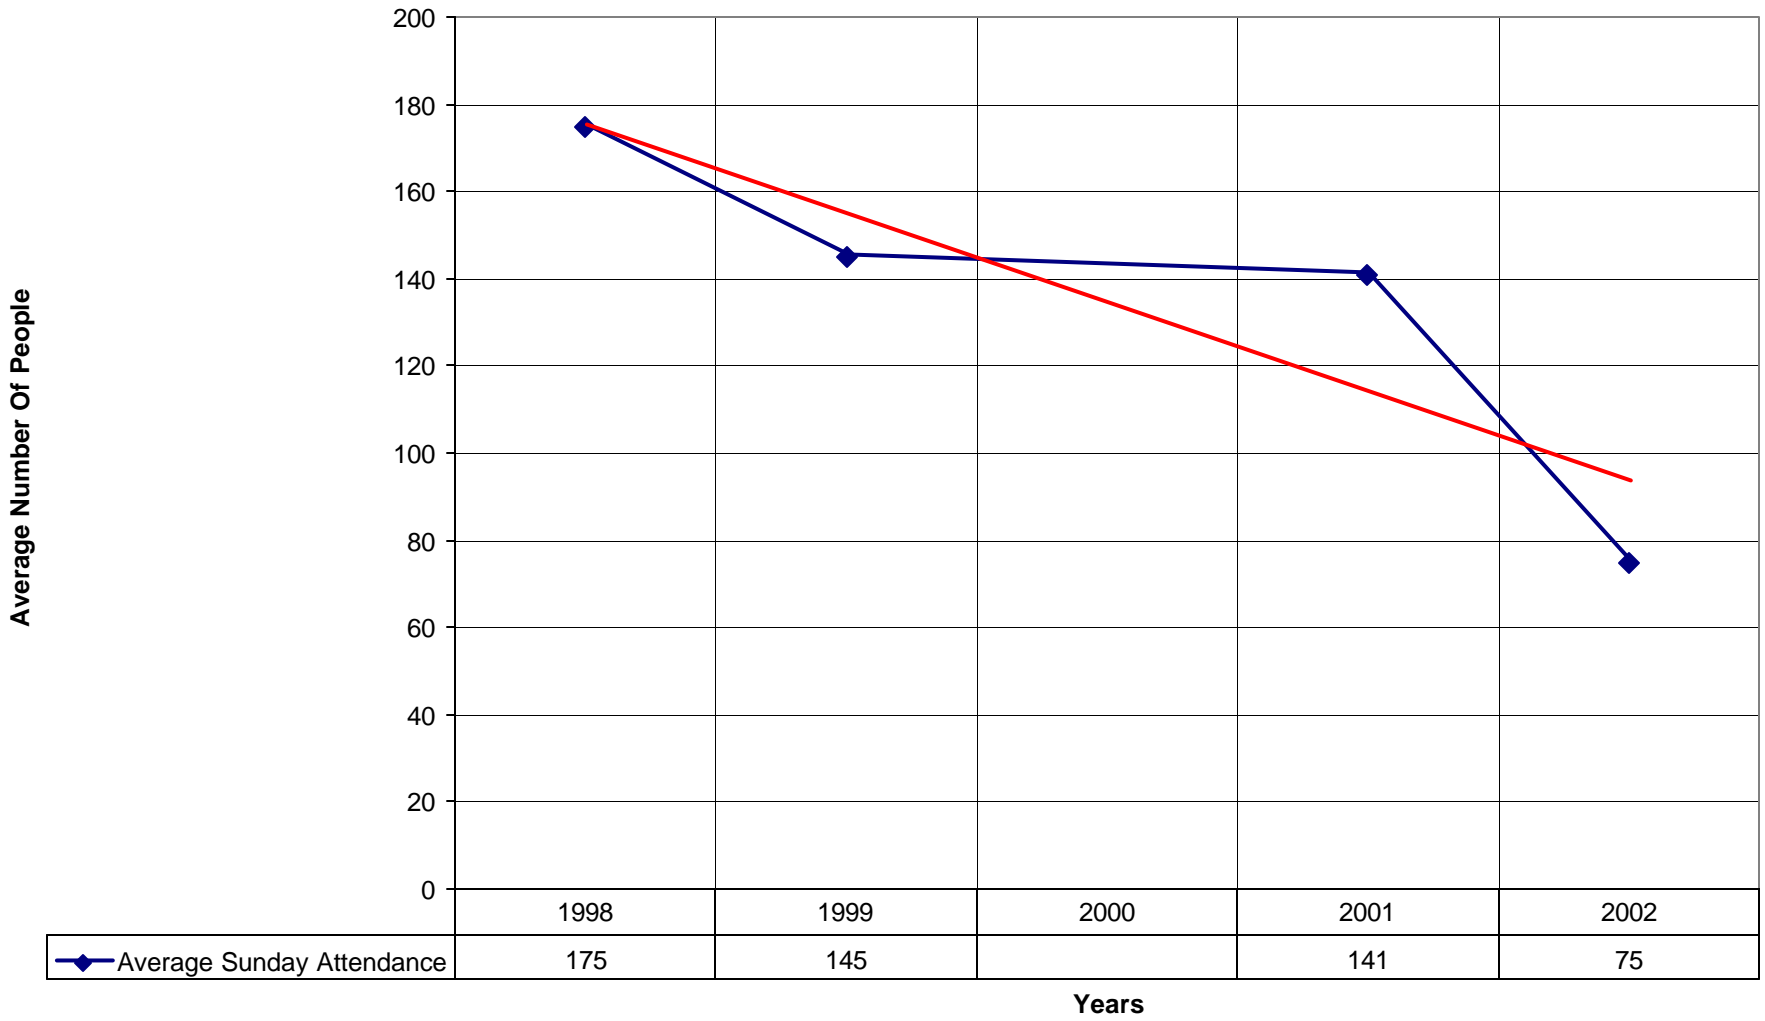

◆ Number of Pledges — Linear (Number of Pledges)

2006 Holy Redeemer Episcopal Church SPB

◆ Average Sunday Attendance — Linear (Average Sunday Attendance)

2006 Holy Redeemer Episcopal Church SPB

◆ Average Sunday Attendance
 ■ EasterAttendance
 — Linear (Average Sunday Attendance)
 — Linear (EasterAttendance)