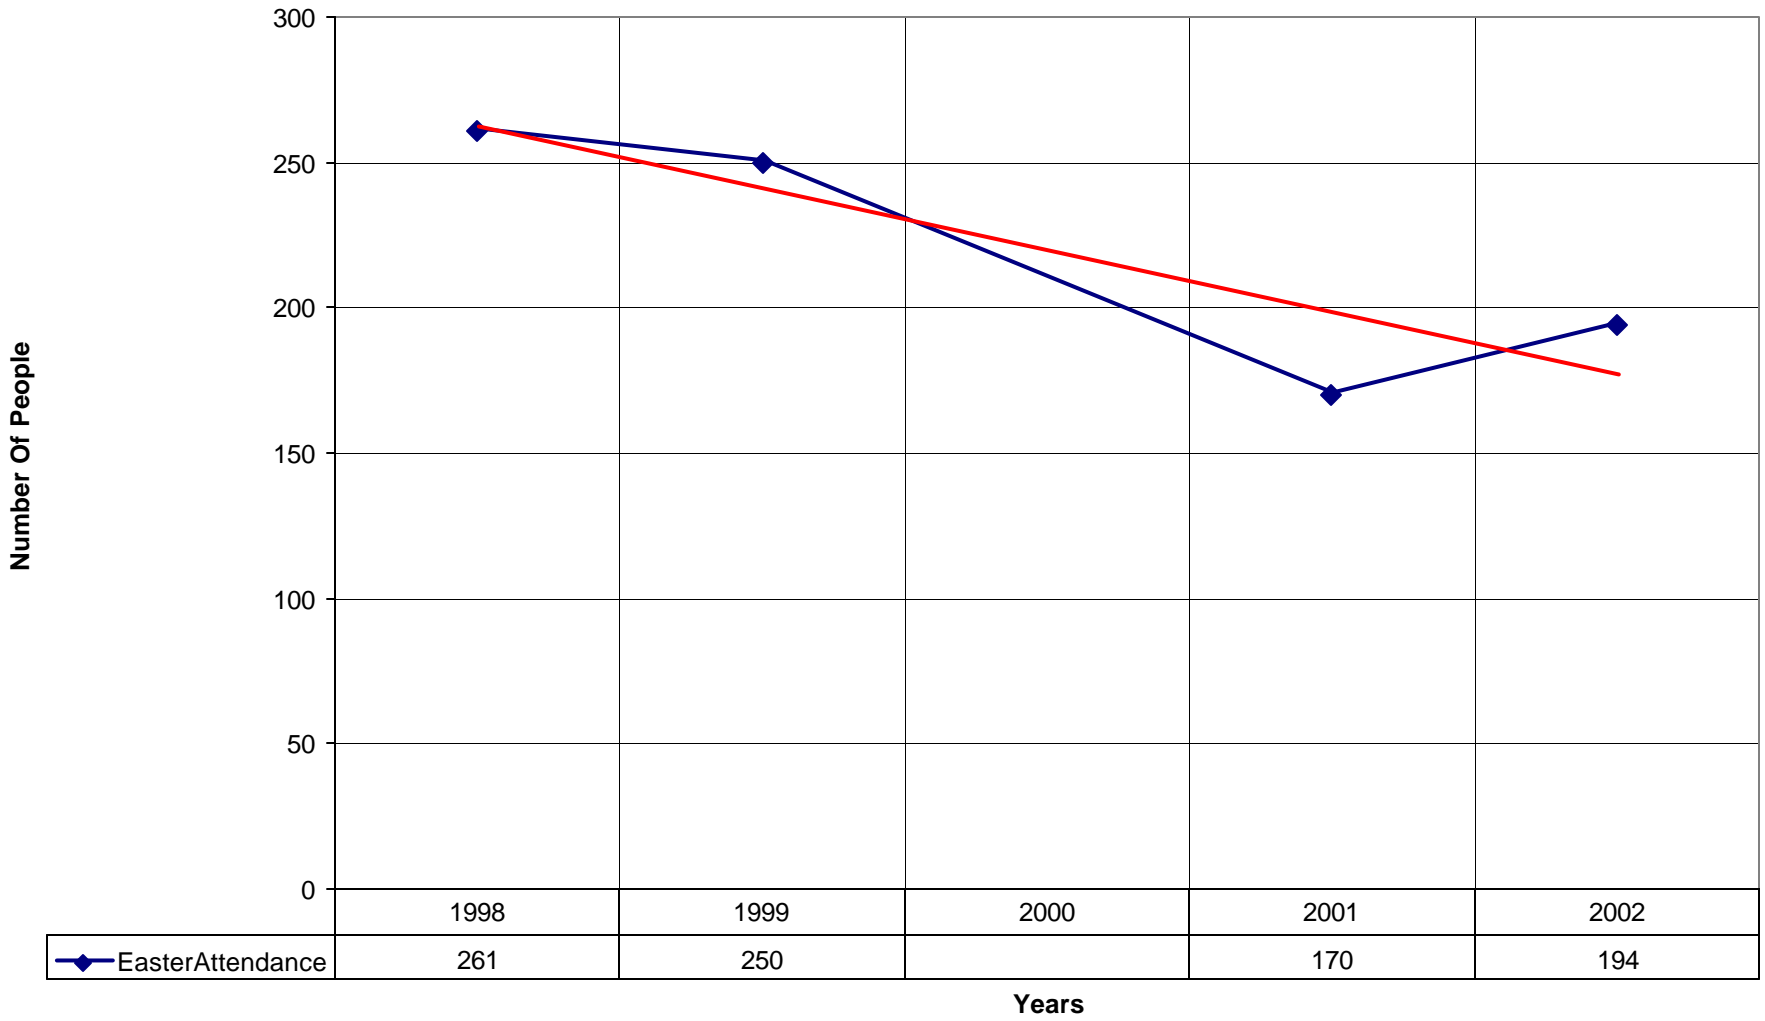

2006 Holy Redeemer Episcopal Church SPB

◆ Average Sunday Attendance
 ■ EasterAttendance
 — Linear (Average Sunday Attendance)
 — Linear (EasterAttendance)

2006 Holy Redeemer Episcopal Church SPB

◆ EasterAttendance — Linear (EasterAttendance)

2006 Holy Redeemer Episcopal Church SPB

◆ Number of Pledges — Linear (Number of Pledges)

2006 Holy Redeemer Episcopal Church SPB

◆ Average Sunday Attendance
 — Linear (Average Sunday Attendance)

2006 Holy Redeemer Episcopal Church SPB

◆ Average Sunday Attendance
 ■ EasterAttendance
 — Linear (Average Sunday Attendance)
 — Linear (EasterAttendance)

2006 Holy Redeemer Episcopal Church SPB

◆ EasterAttendance — Linear (EasterAttendance)

2006 Holy Redeemer Episcopal Church SPB