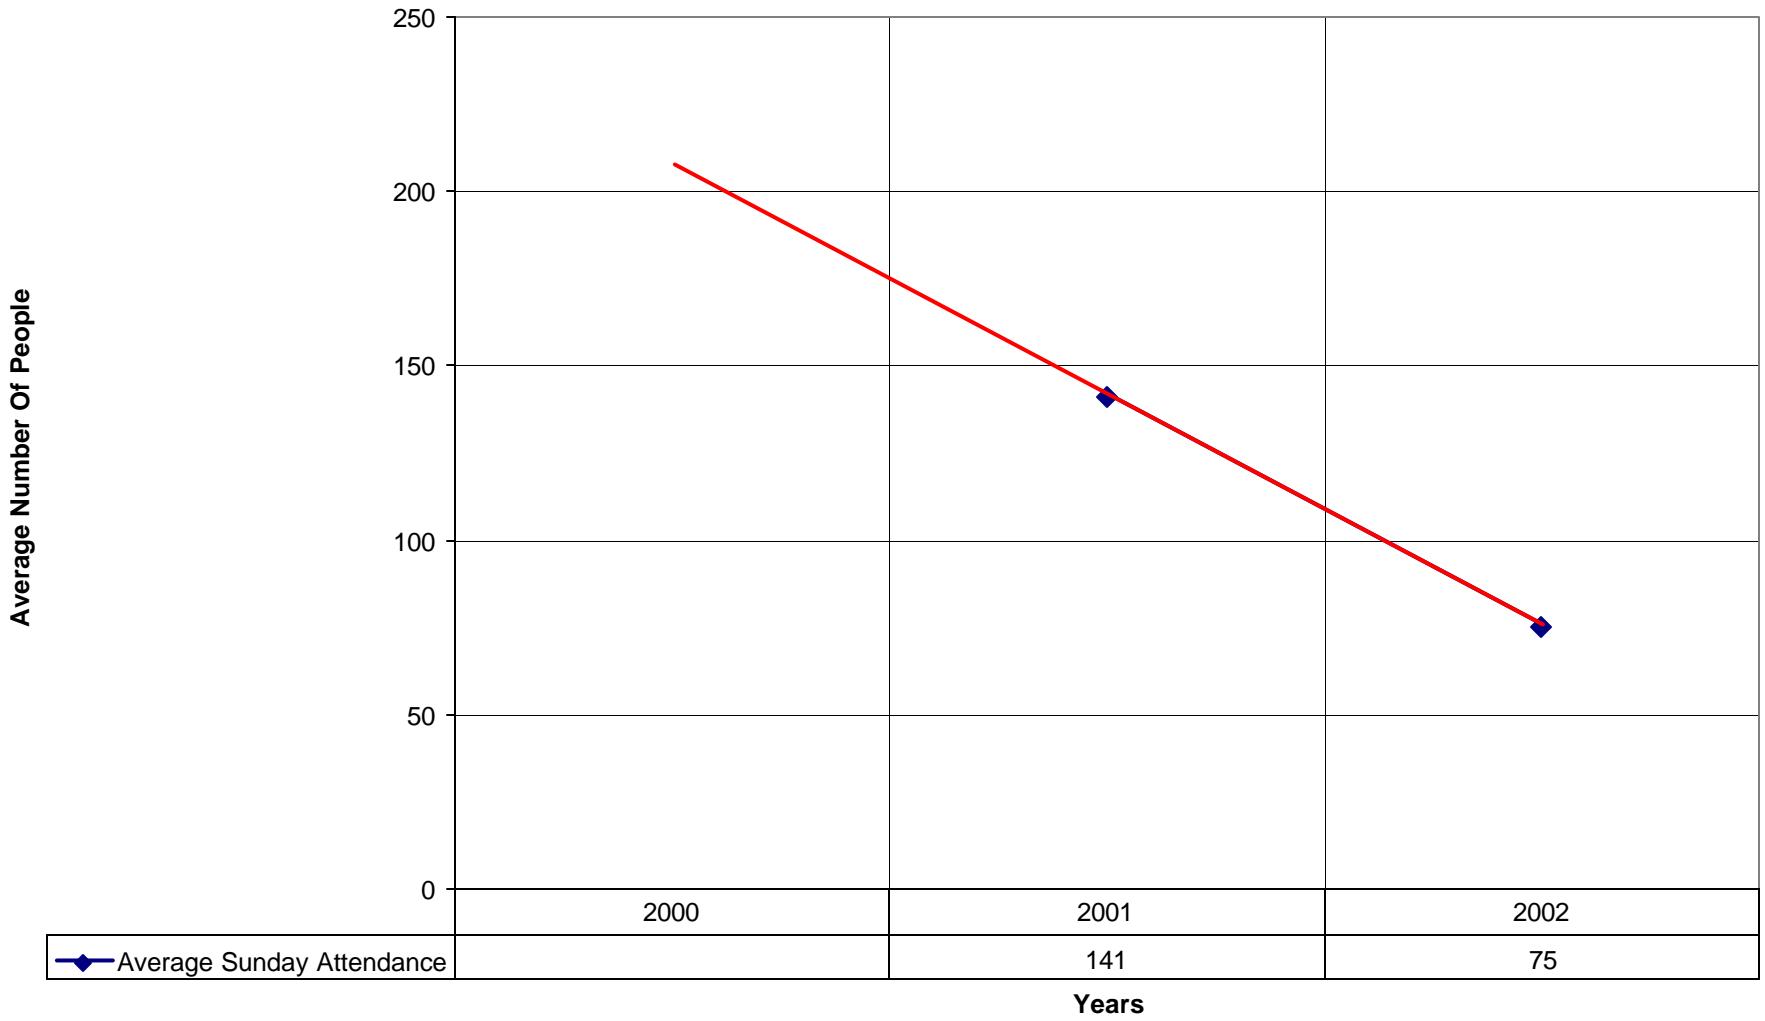

2006 Holy Redeemer Episcopal Church SPB

◆ Average Sunday Attendance

◆ Average Sunday Attendance — Linear (Average Sunday Attendance)