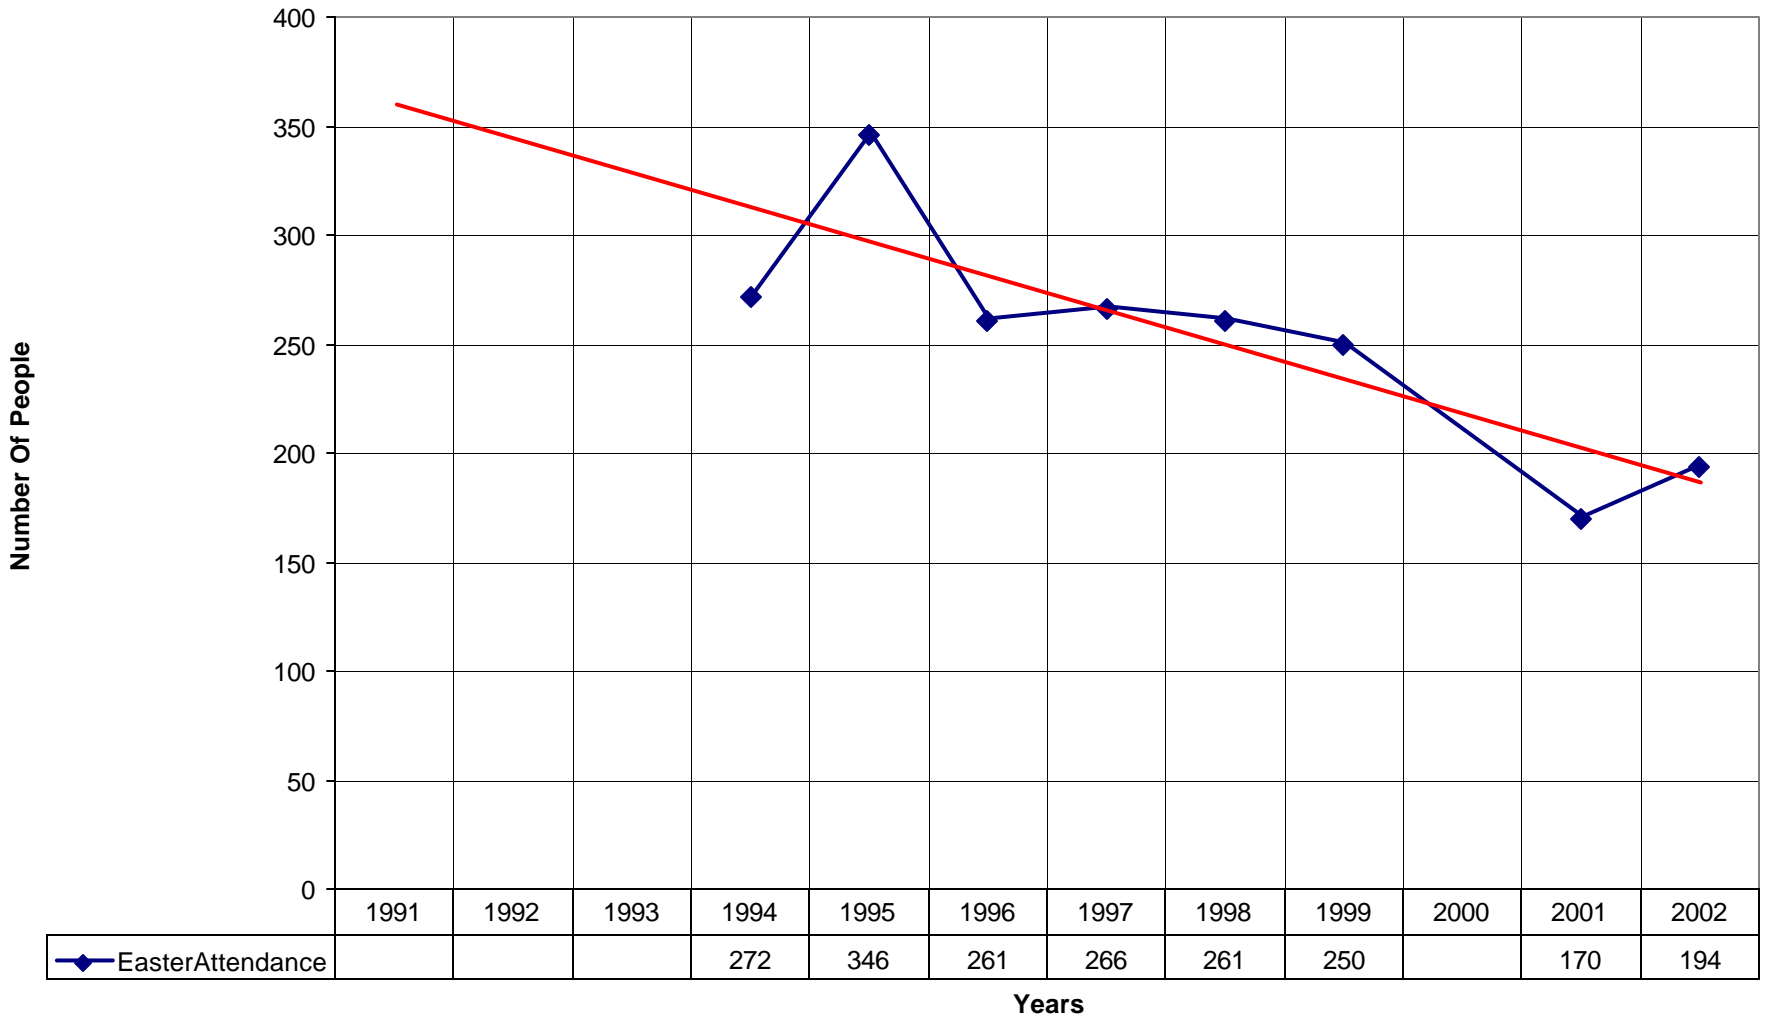

2006 Holy Redeemer Episcopal Church SPB

◆ Average Sunday Attendance
 ■ EasterAttendance
 — Linear (Average Sunday Attendance)
 — Linear (EasterAttendance)

2006 Holy Redeemer Episcopal Church SPB

◆ EasterAttendance — Linear (EasterAttendance)

2006 Holy Redeemer Episcopal Church SPB

Number of Baptism Linear (Number of Baptism)

2006 Holy Redeemer Episcopal Church SPB

◆ Amt Pledge Payments from Congregation — Linear (Amt Pledge Payments from Congregation)

2006 Holy Redeemer Episcopal Church SPB

◆ Number of Pledges — Linear (Number of Pledges)

2006 Holy Redeemer Episcopal Church SPB

◆ Average Sunday Attendance
 — Linear (Average Sunday Attendance)

2006 Holy Redeemer Episcopal Church SPB

◆ Average Sunday Attendance
 ■ EasterAttendance
 — Linear (Average Sunday Attendance)
 — Linear (EasterAttendance)

2006 Holy Redeemer Episcopal Church SPB

◆ EasterAttendance — Linear (EasterAttendance)

2006 Holy Redeemer Episcopal Church SPB