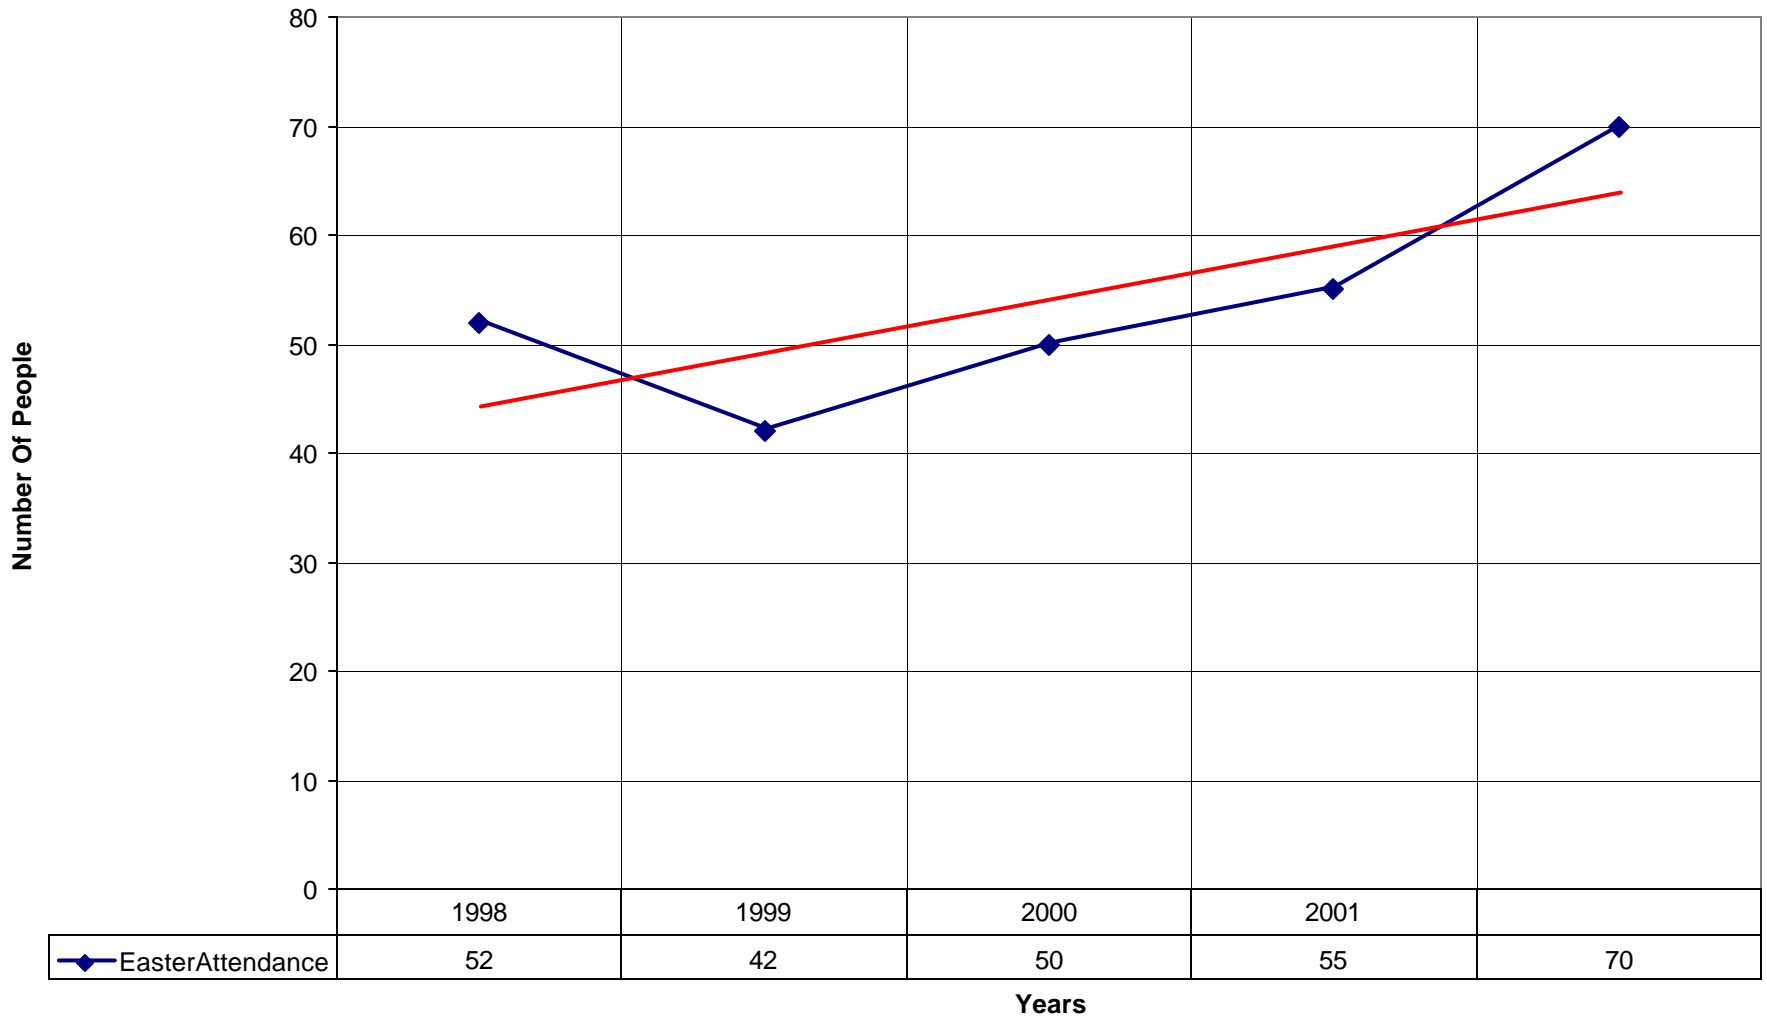

1051 St. Monica's Episcopal Church NPB

◆ Average Sunday Attendance
 ■ EasterAttendance
 — Linear (Average Sunday Attendance)
 — Linear (EasterAttendance)

1051 St. Monica's Episcopal Church NPB

◆ EasterAttendance — Linear (EasterAttendance)

◆ Number of Pledges

◆ Number of Pledges — Linear (Number of Pledges)

1051 St. Monica's Episcopal Church NPB

◆ Average Sunday Attendance — Linear (Average Sunday Attendance)

1051 St. Monica's Episcopal Church NPB

◆ Average Sunday Attendance
 ■ EasterAttendance
 — Linear (Average Sunday Attendance)
 — Linear (EasterAttendance)

1051 St. Monica's Episcopal Church NPB

◆ EasterAttendance — Linear (EasterAttendance)

1051 St. Monica's Episcopal Church NPB