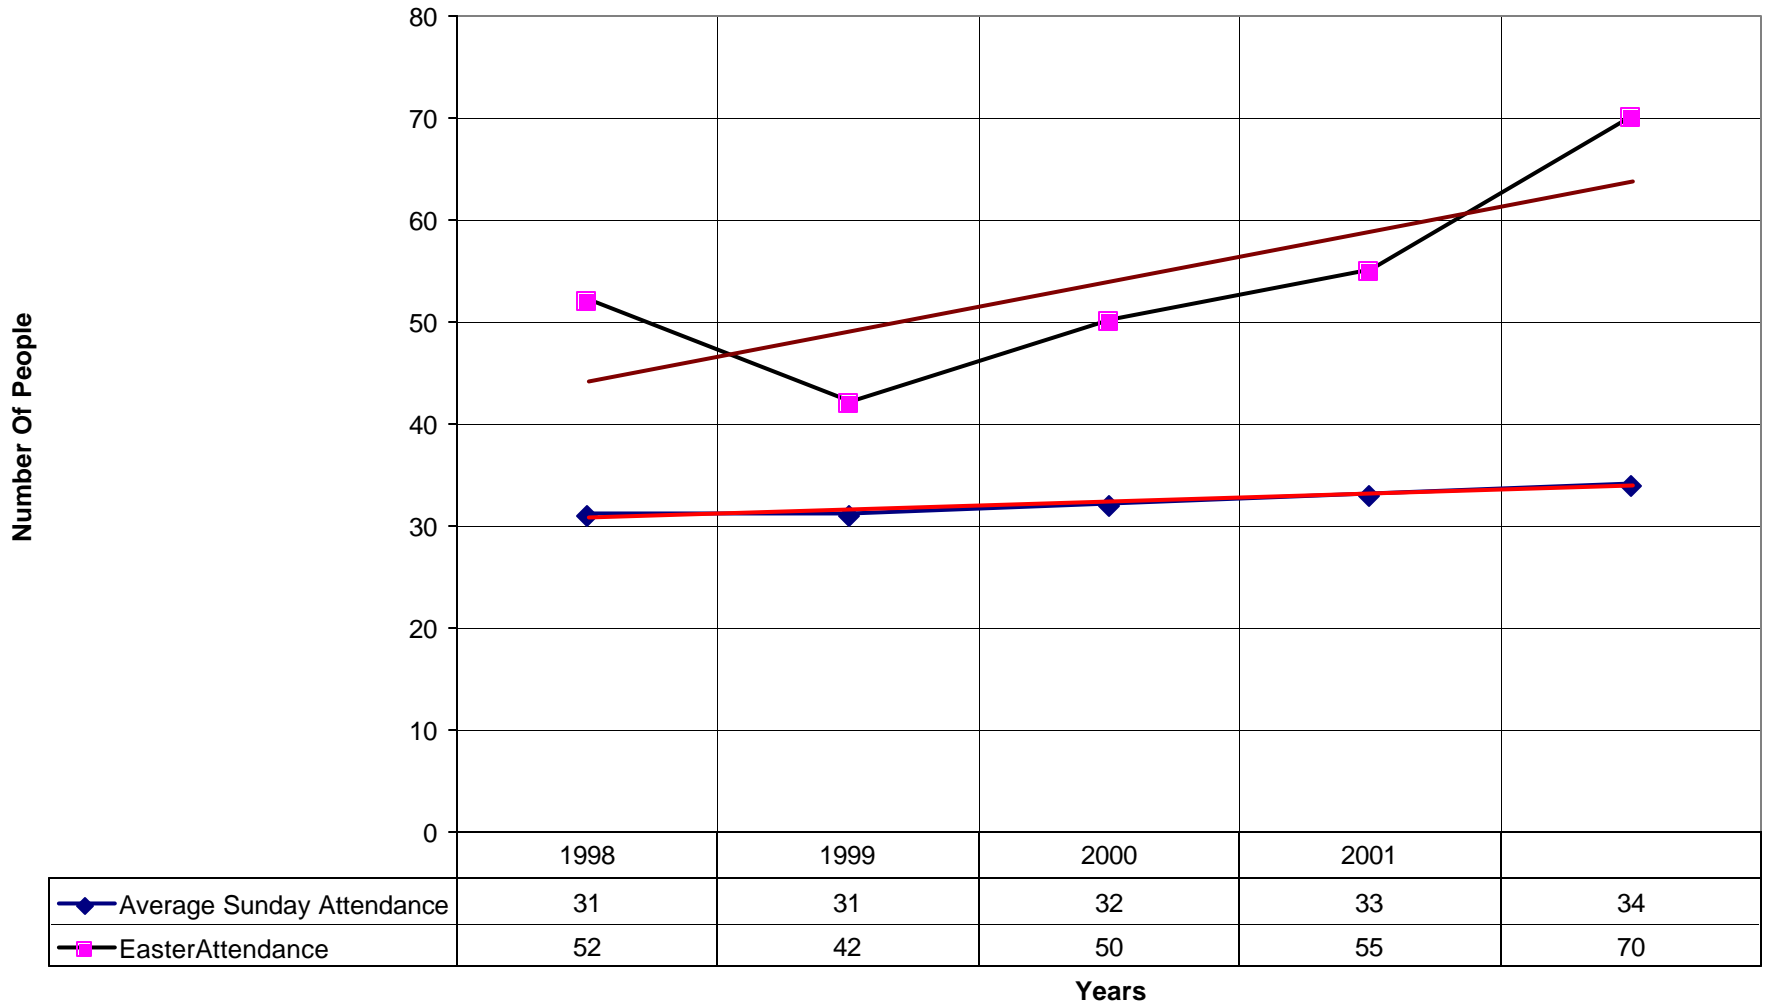

1051 St. Monica's Episcopal Church NPB

◆ Average Sunday Attendance
 ■ EasterAttendance
 — Linear (Average Sunday Attendance)
 — Linear (EasterAttendance)

1051 St. Monica's Episcopal Church NPB

◆ EasterAttendance — Linear (EasterAttendance)

◆ Number of Pledges

◆ Number of Pledges — Linear (Number of Pledges)

1051 St. Monica's Episcopal Church NPB

◆ Average Sunday Attendance — Linear (Average Sunday Attendance)

1051 St. Monica's Episcopal Church NPB

◆ Average Sunday Attendance
 ■ EasterAttendance
 — Linear (Average Sunday Attendance)
 — Linear (EasterAttendance)

1051 St. Monica's Episcopal Church NPB

◆ EasterAttendance — Linear (EasterAttendance)

1051 St. Monica's Episcopal Church NPB