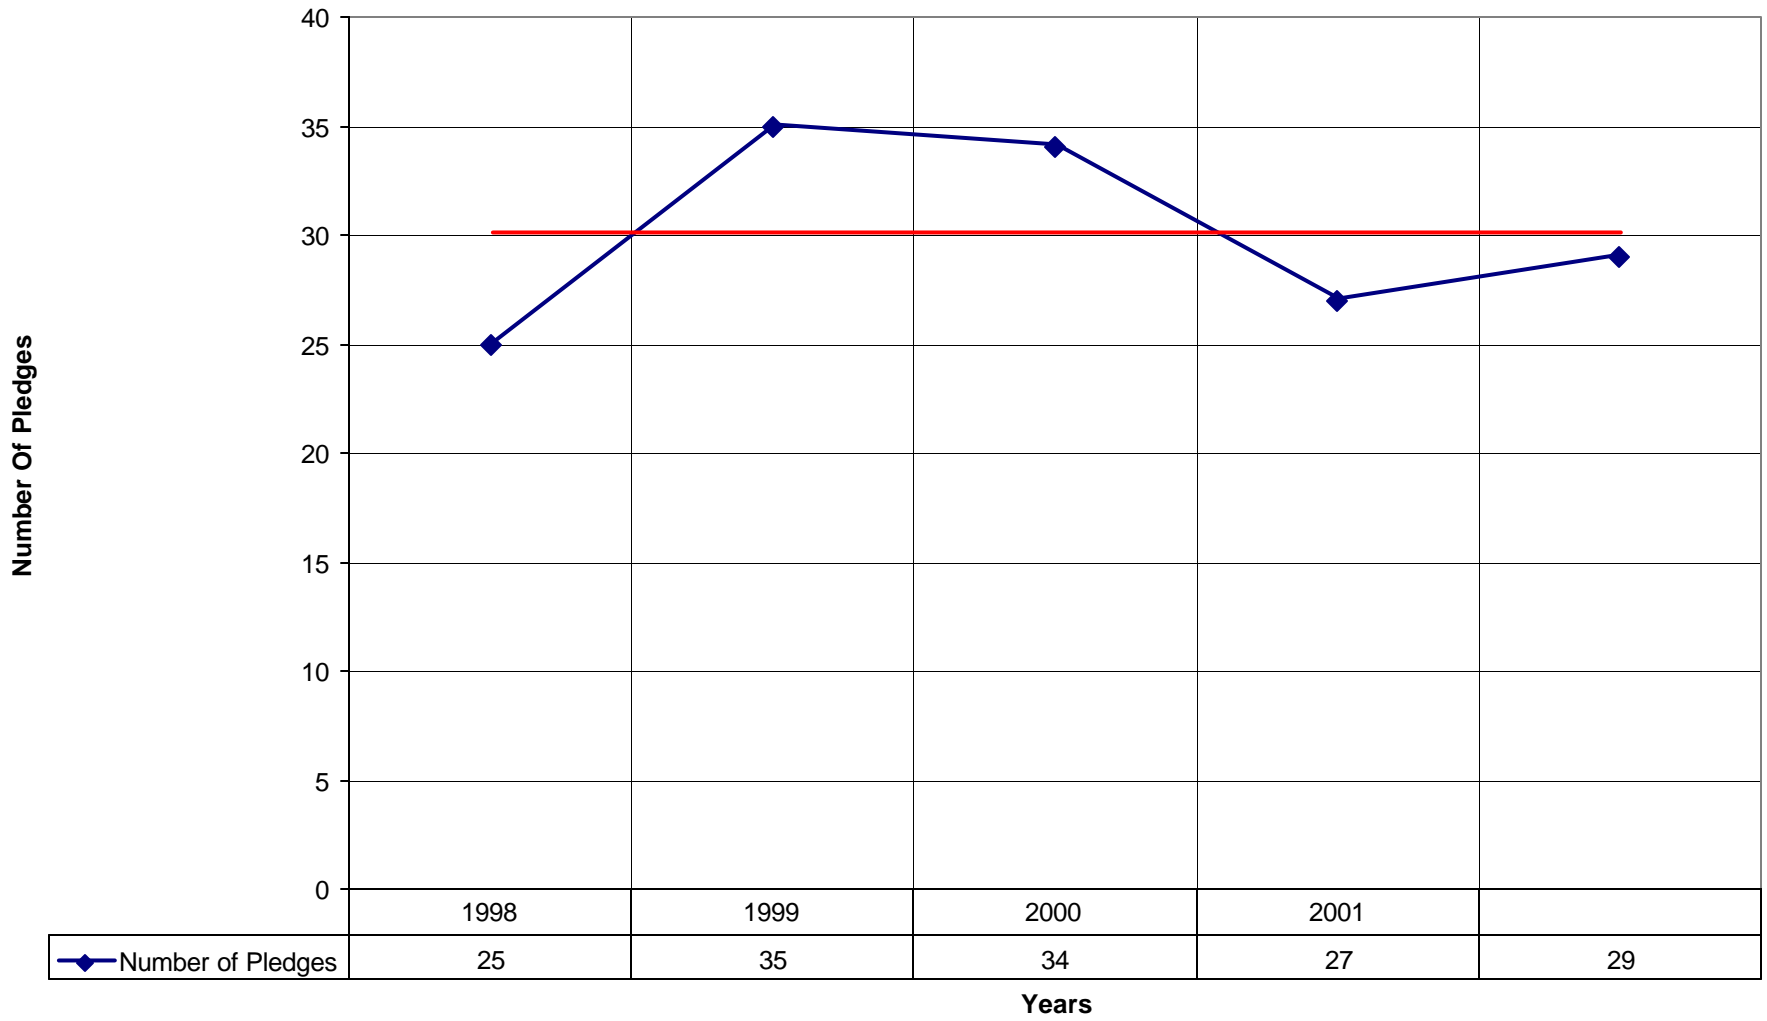

1051 St. Monica's Episcopal Church NPB

◆ Number of Pledges — Linear (Number of Pledges)