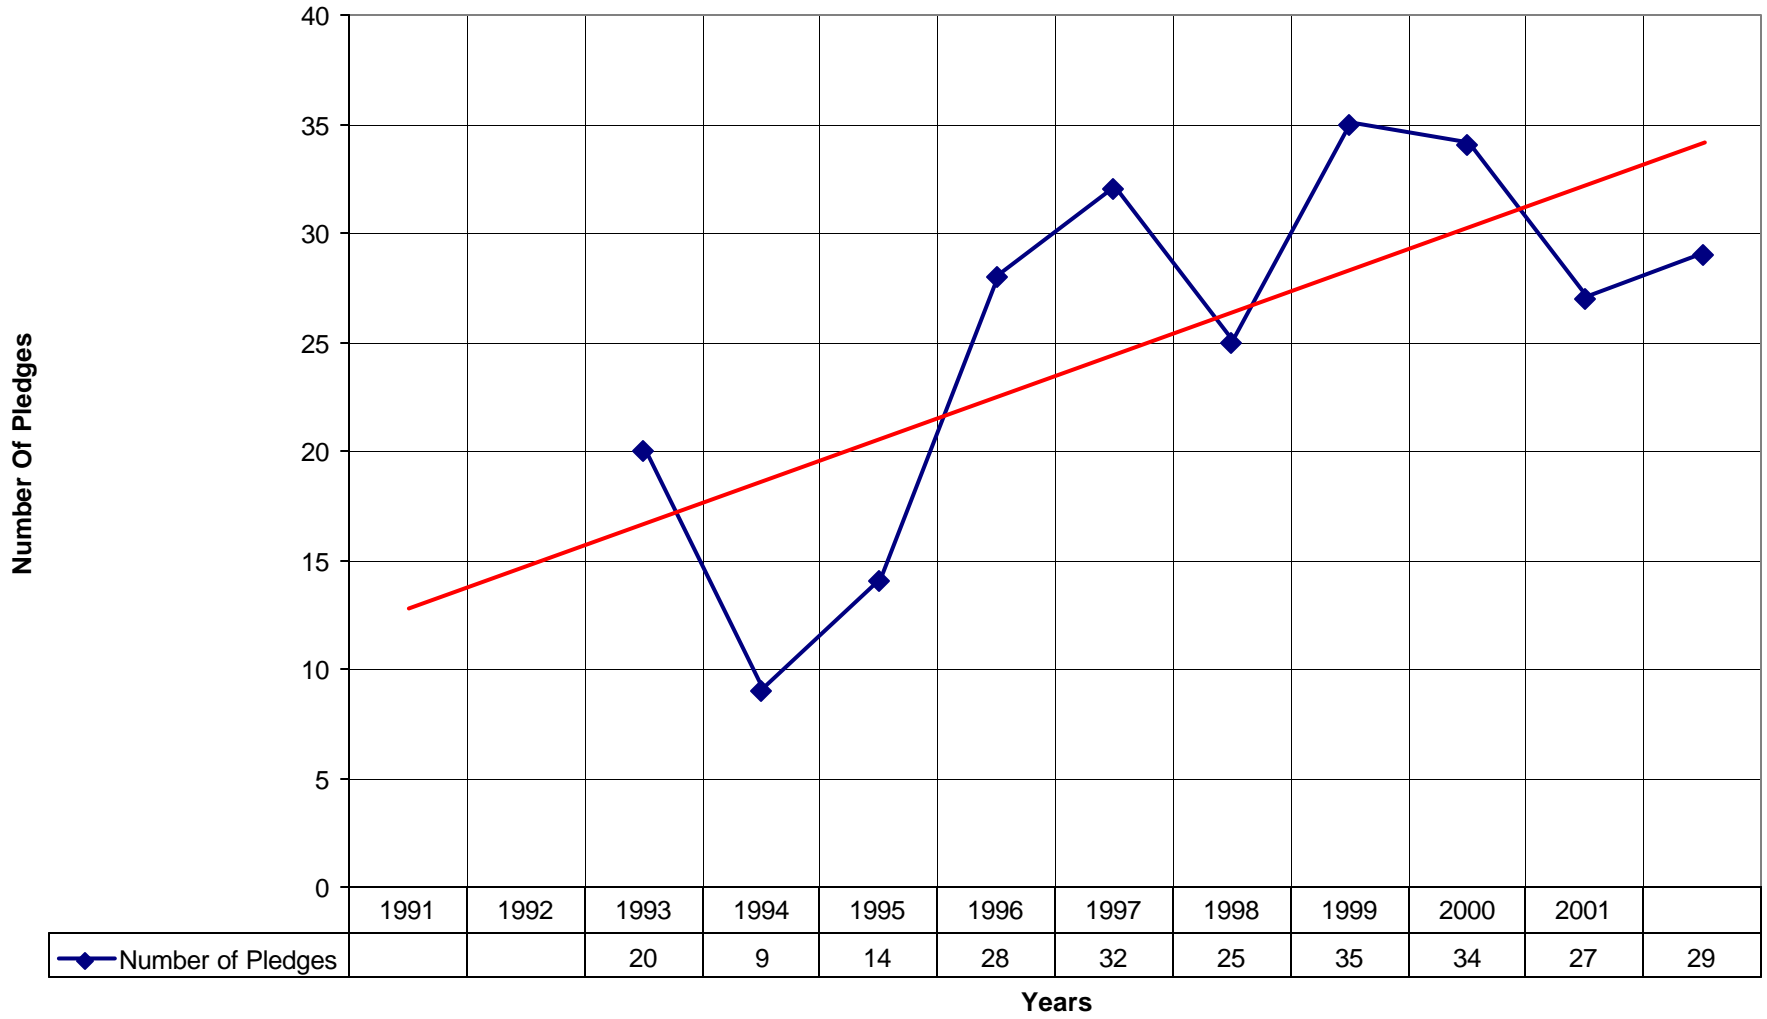

1051 St. Monica's Episcopal Church NPB

◆ Average Sunday Attendance
 ■ EasterAttendance
 — Linear (Average Sunday Attendance)
 — Linear (EasterAttendance)

1051 St. Monica's Episcopal Church NPB

◆ EasterAttendance — Linear (EasterAttendance)

◆ Number of Pledges

◆ Number of Pledges — Linear (Number of Pledges)

1051 St. Monica's Episcopal Church NPB

◆ Average Sunday Attendance — Linear (Average Sunday Attendance)

1051 St. Monica's Episcopal Church NPB