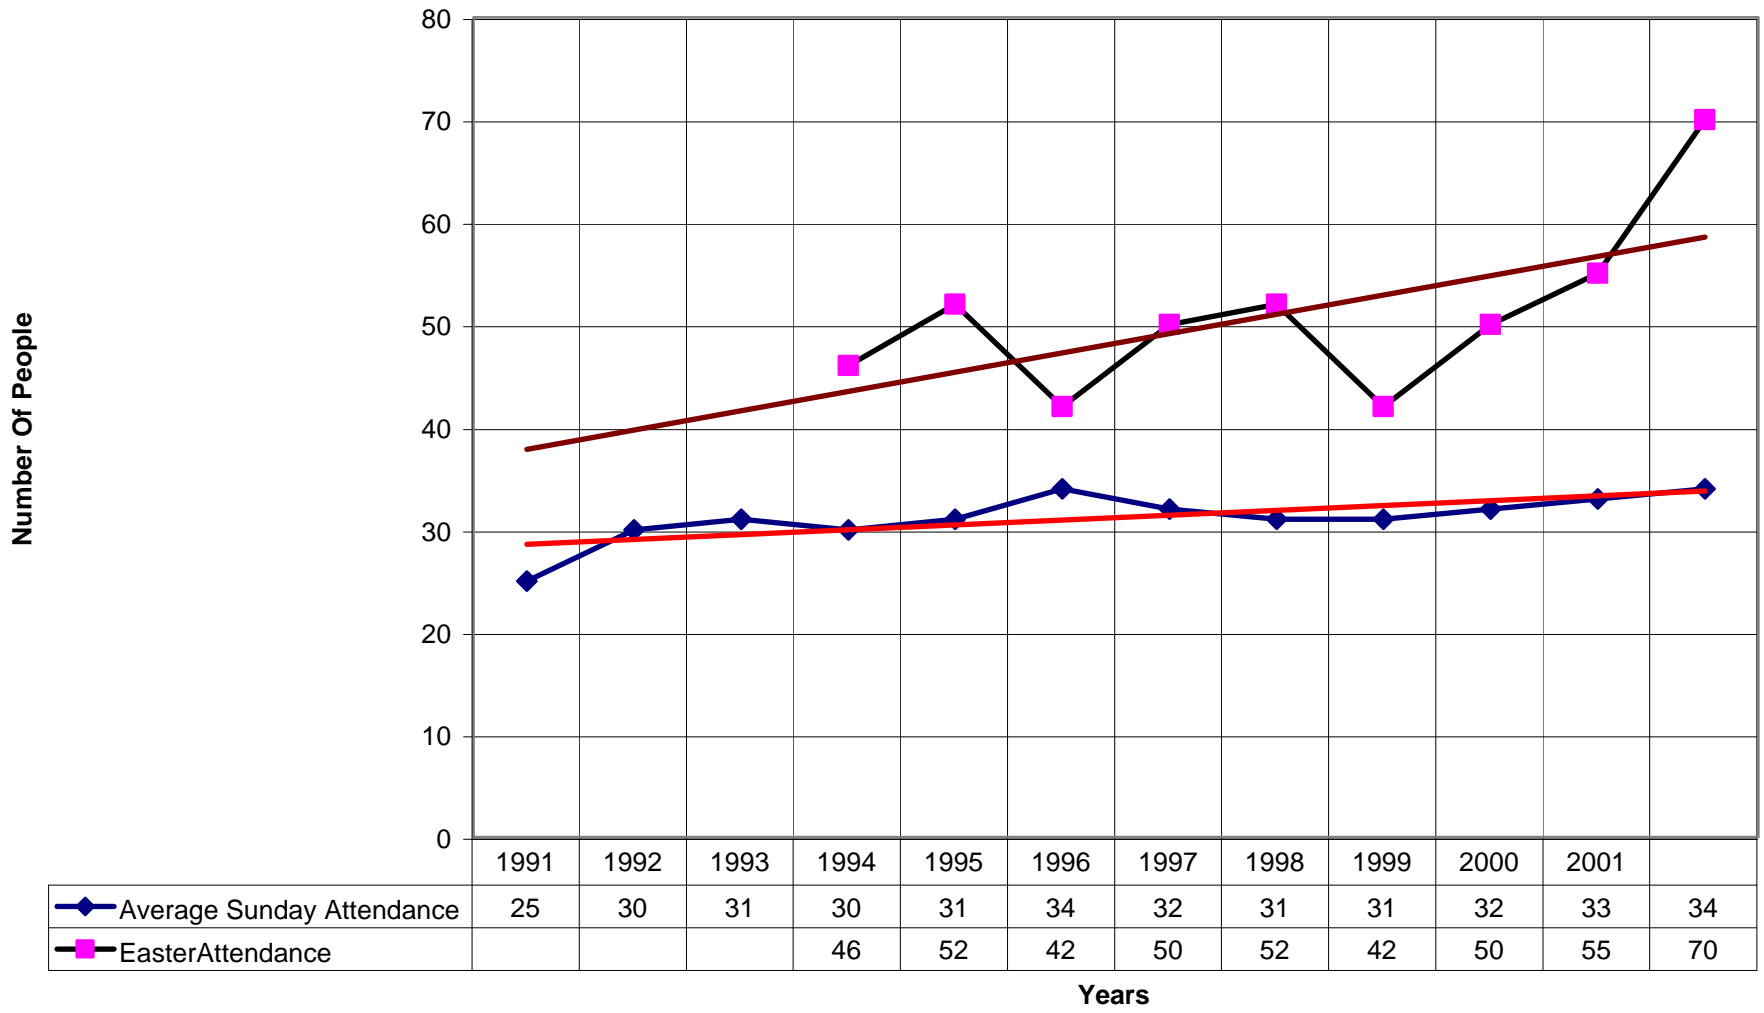

1051 St. Monica's Episcopal Church NPB

◆ Average Sunday Attendance
 ■ EasterAttendance
 — Linear (Average Sunday Attendance)
 — Linear (EasterAttendance)

1051 St. Monica's Episcopal Church NPB

◆ EasterAttendance — Linear (EasterAttendance)

◆ Average Sunday Attendance
 ■ EasterAttendance
 — Linear (Average Sunday Attendance)
 — Linear (EasterAttendance)

1051 St. Monica's Episcopal Church NPB

◆ EasterAttendance — Linear (EasterAttendance)

1051 St. Monica's Episcopal Church NPB