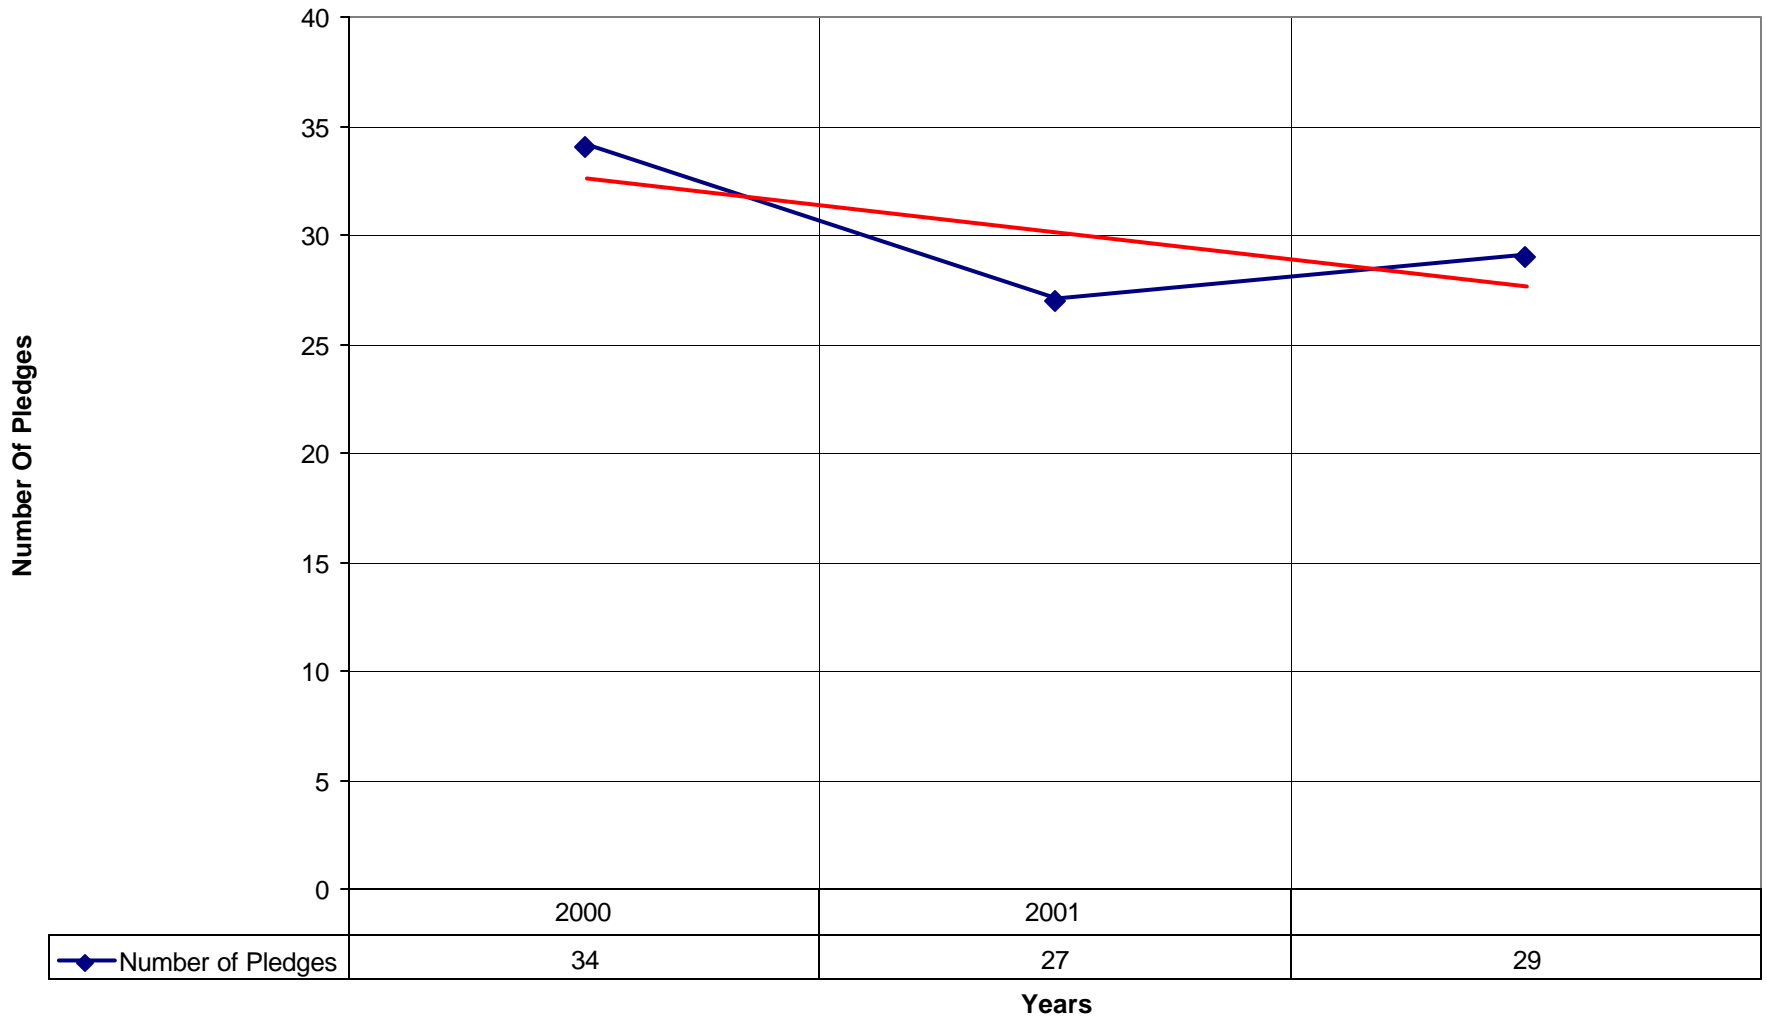

1051 St. Monica's Episcopal Church NPB

◆ Average Sunday Attendance — Linear (Average Sunday Attendance)

1051 St. Monica's Episcopal Church NPB

◆ Average Sunday Attendance
 ■ EasterAttendance
 — Linear (Average Sunday Attendance)
 — Linear (EasterAttendance)

1051 St. Monica's Episcopal Church NPB

◆ EasterAttendance — Linear (EasterAttendance)

1051 St. Monica's Episcopal Church NPB

1051 St. Monica's Episcopal Church NPB

◆ Amt Pledge Payments from Congregation — Linear (Amt Pledge Payments from Congregation)

1051 St. Monica's Episcopal Church NPB

Number of Pledges Linear (Number of Pledges)

1051 St. Monica's Episcopal Church NPB

◆ Average Sunday Attendance — Linear (Average Sunday Attendance)