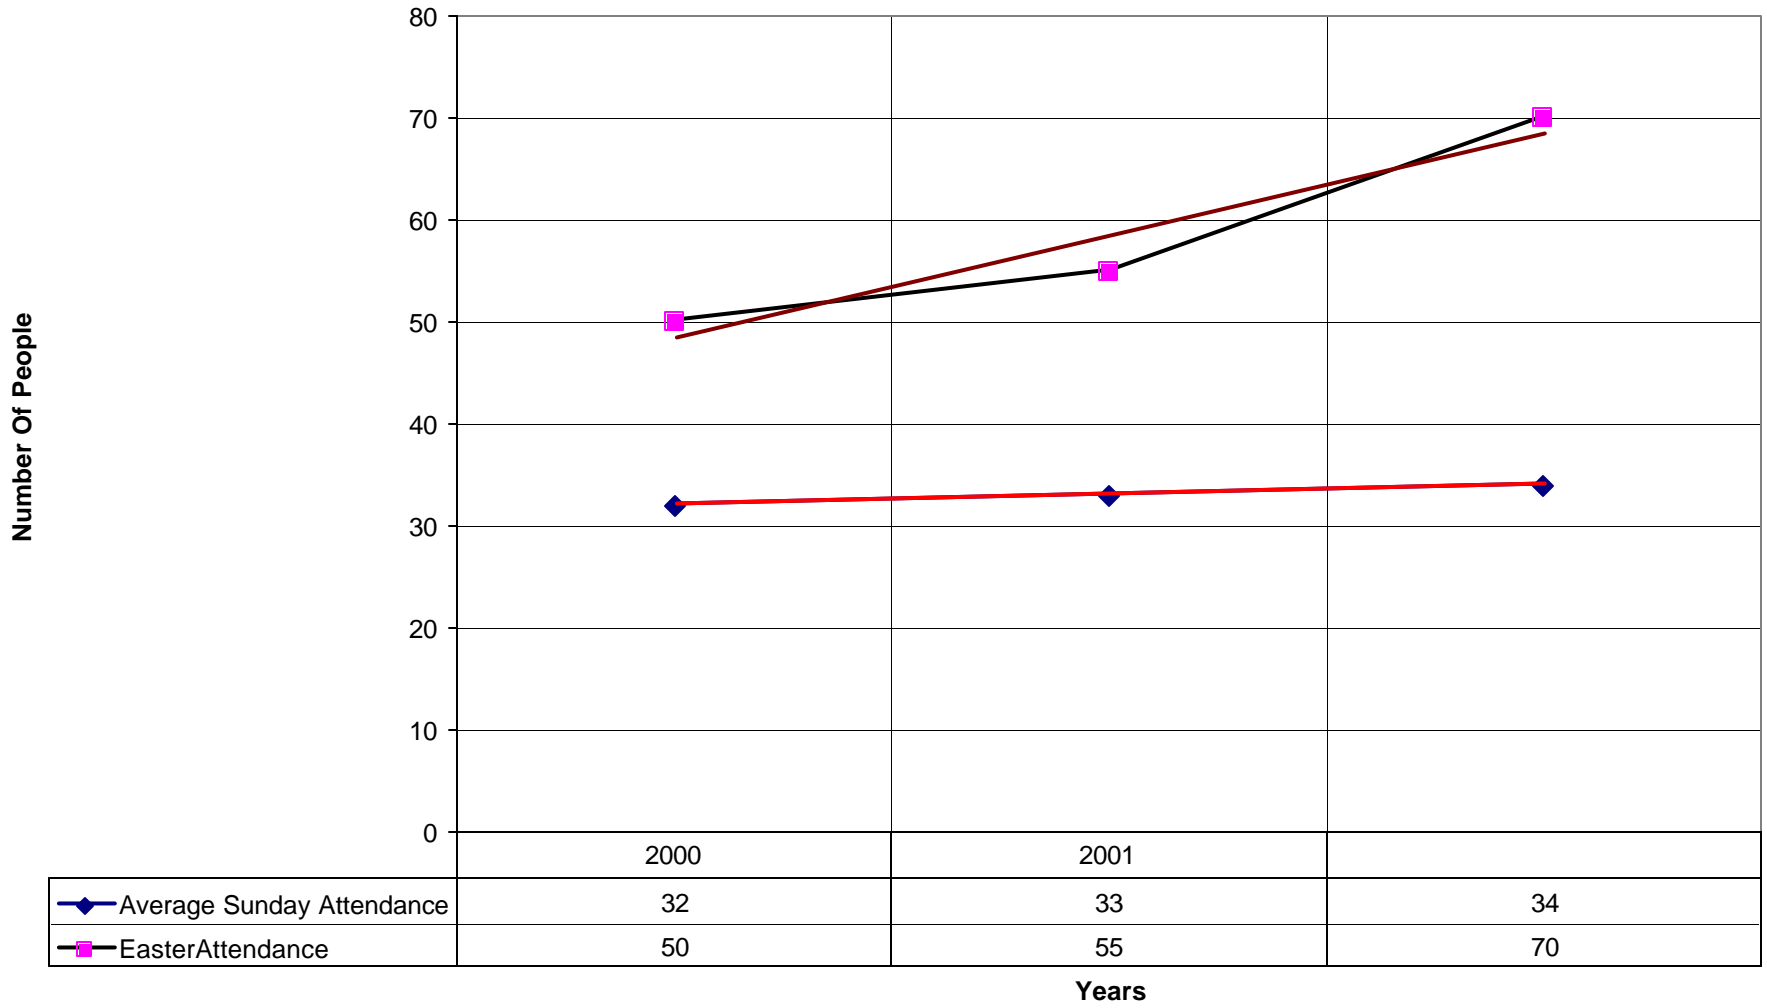

◆ Average Sunday Attendance
 ■ EasterAttendance
 — Linear (Average Sunday Attendance)
 — Linear (EasterAttendance)

1051 St. Monica's Episcopal Church NPB

◆ EasterAttendance — Linear (EasterAttendance)

1051 St. Monica's Episcopal Church NPB

1051 St. Monica's Episcopal Church NPB

◆ Average Sunday Attendance — Linear (Average Sunday Attendance)

1051 St. Monica's Episcopal Church NPB

◆ Average Sunday Attendance
 ■ EasterAttendance
 — Linear (Average Sunday Attendance)
 — Linear (EasterAttendance)