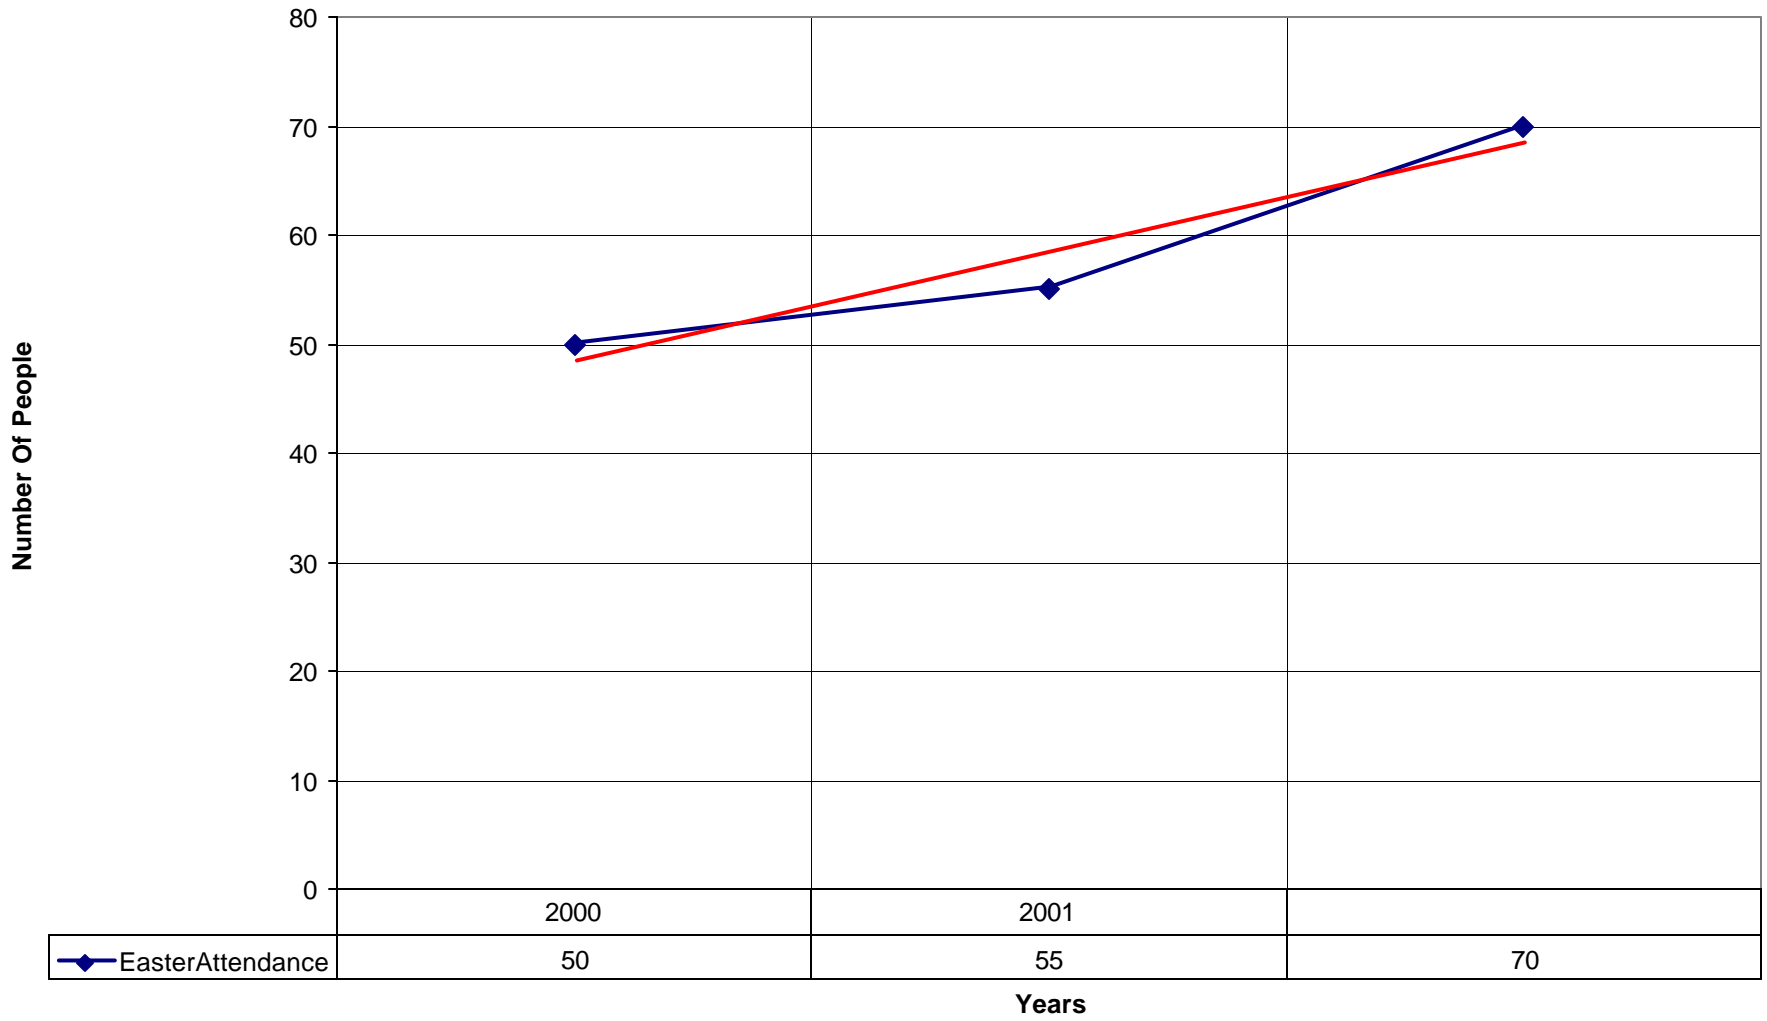

1051 St. Monica's Episcopal Church NPB

◆ EasterAttendance — Linear (EasterAttendance)