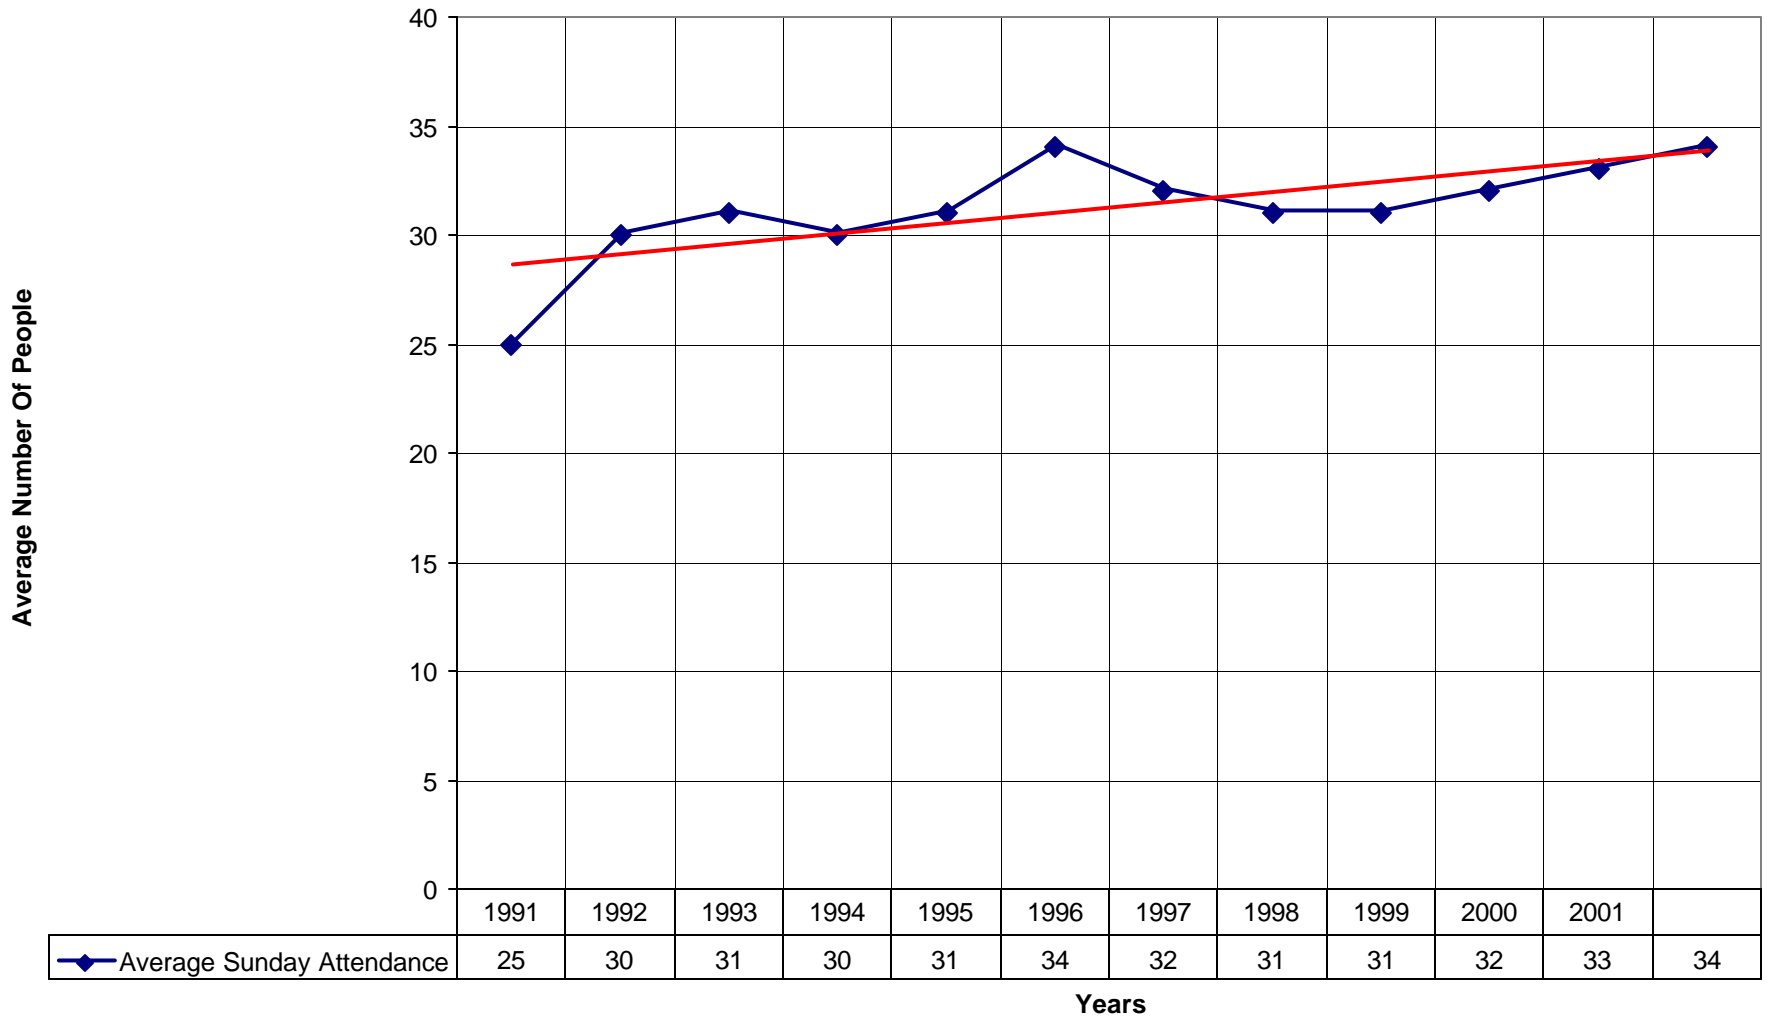

1051 St. Monica's Episcopal Church NPB

◆ Average Sunday Attendance
 ■ EasterAttendance
 — Linear (Average Sunday Attendance)
 — Linear (EasterAttendance)

1051 St. Monica's Episcopal Church NPB

◆ EasterAttendance — Linear (EasterAttendance)

◆ Number of Pledges

◆ Number of Pledges — Linear (Number of Pledges)

1051 St. Monica's Episcopal Church NPB

◆ Average Sunday Attendance — Linear (Average Sunday Attendance)

1051 St. Monica's Episcopal Church NPB