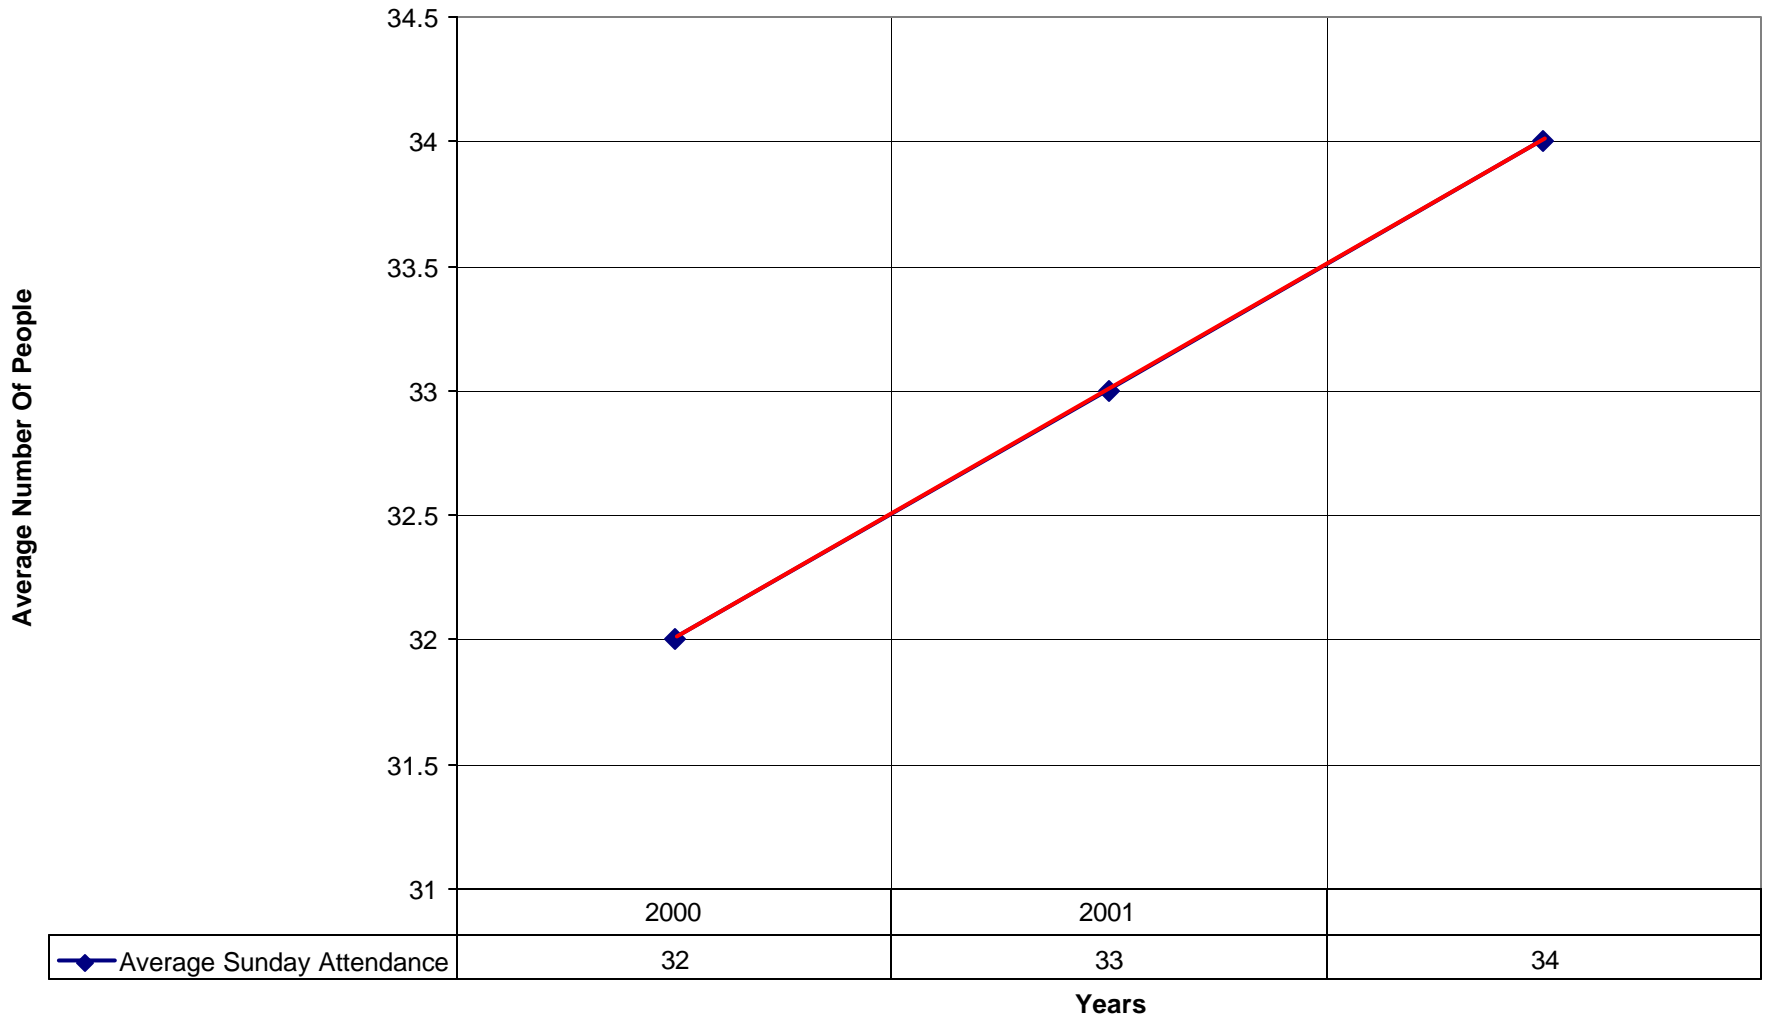

1051 St. Monica's Episcopal Church NPB

◆ Average Sunday Attendance — Linear (Average Sunday Attendance)