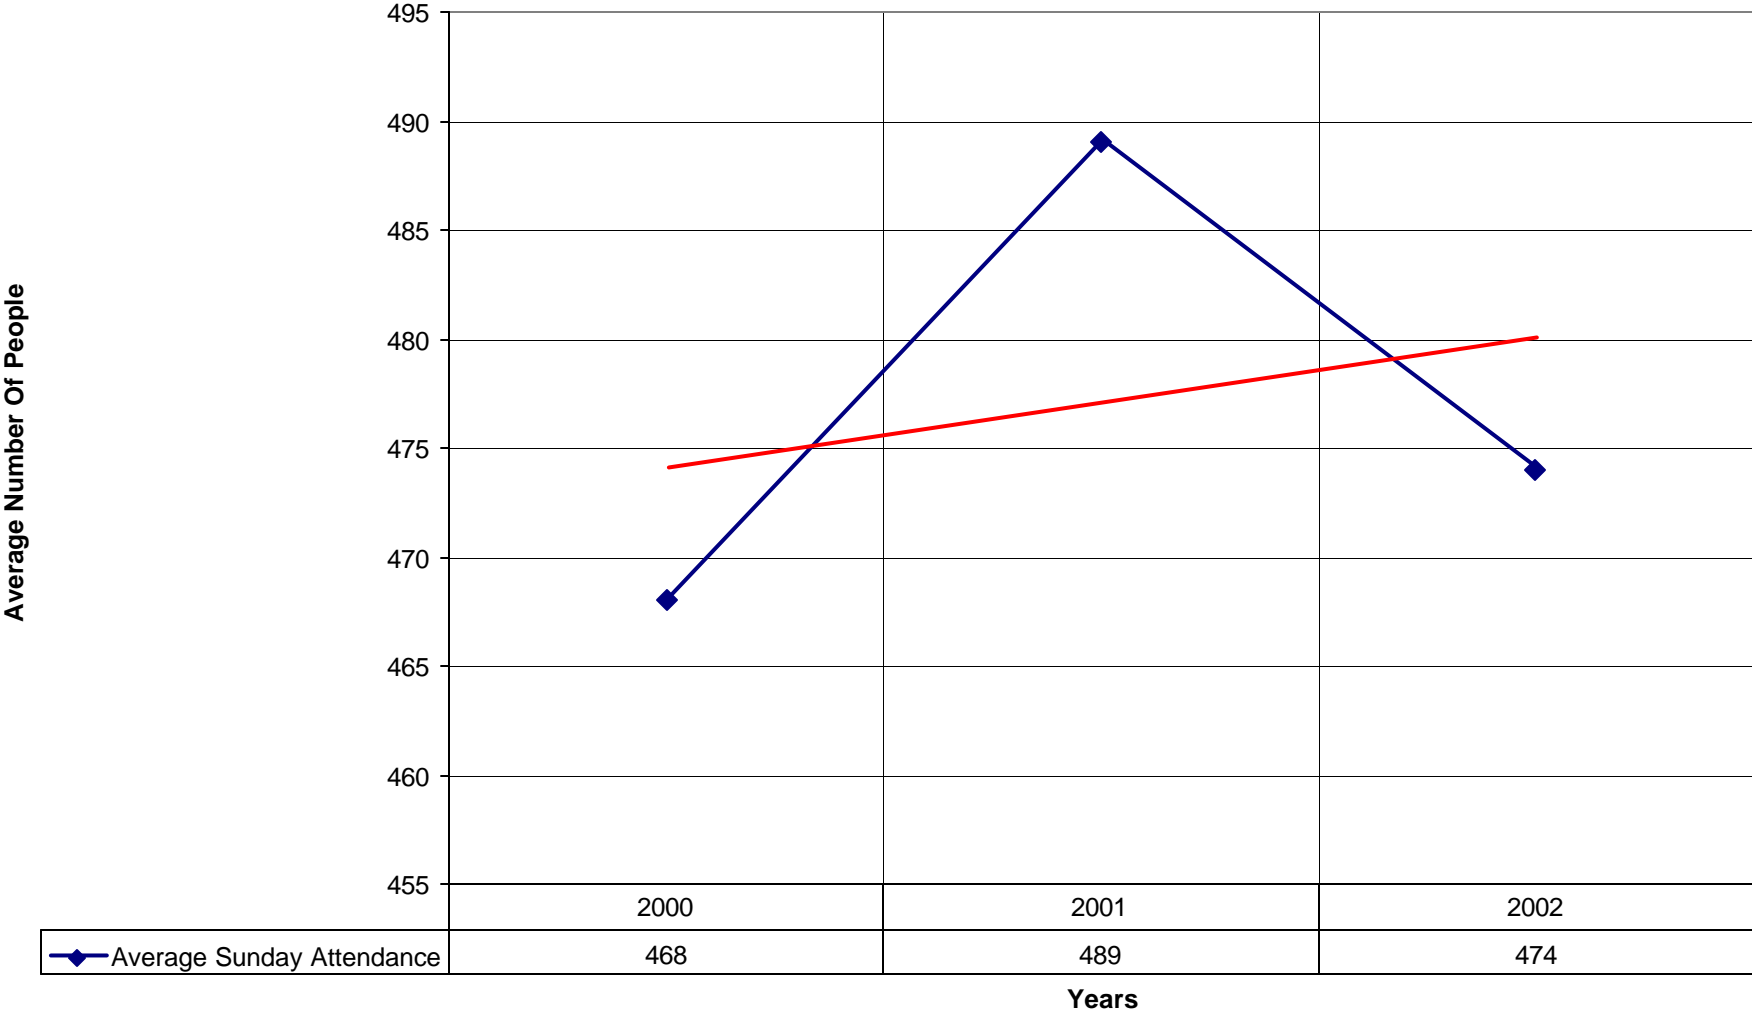

1048 St Mary's Episcopal Church NPB

EasterAttendance Linear (EasterAttendance)

1048 St Mary's Episcopal Church NPB

1048 St Mary's Episcopal Church NPB

—◆— Amt Pledge Payments from Congregation — Linear (Amt Pledge Payments from Congregation)

1048 St Mary's Episcopal Church NPB

◆ Number of Pledges — Linear (Number of Pledges)

1048 St Mary's Episcopal Church NPB

◆ Average Sunday Attendance — Linear (Average Sunday Attendance)