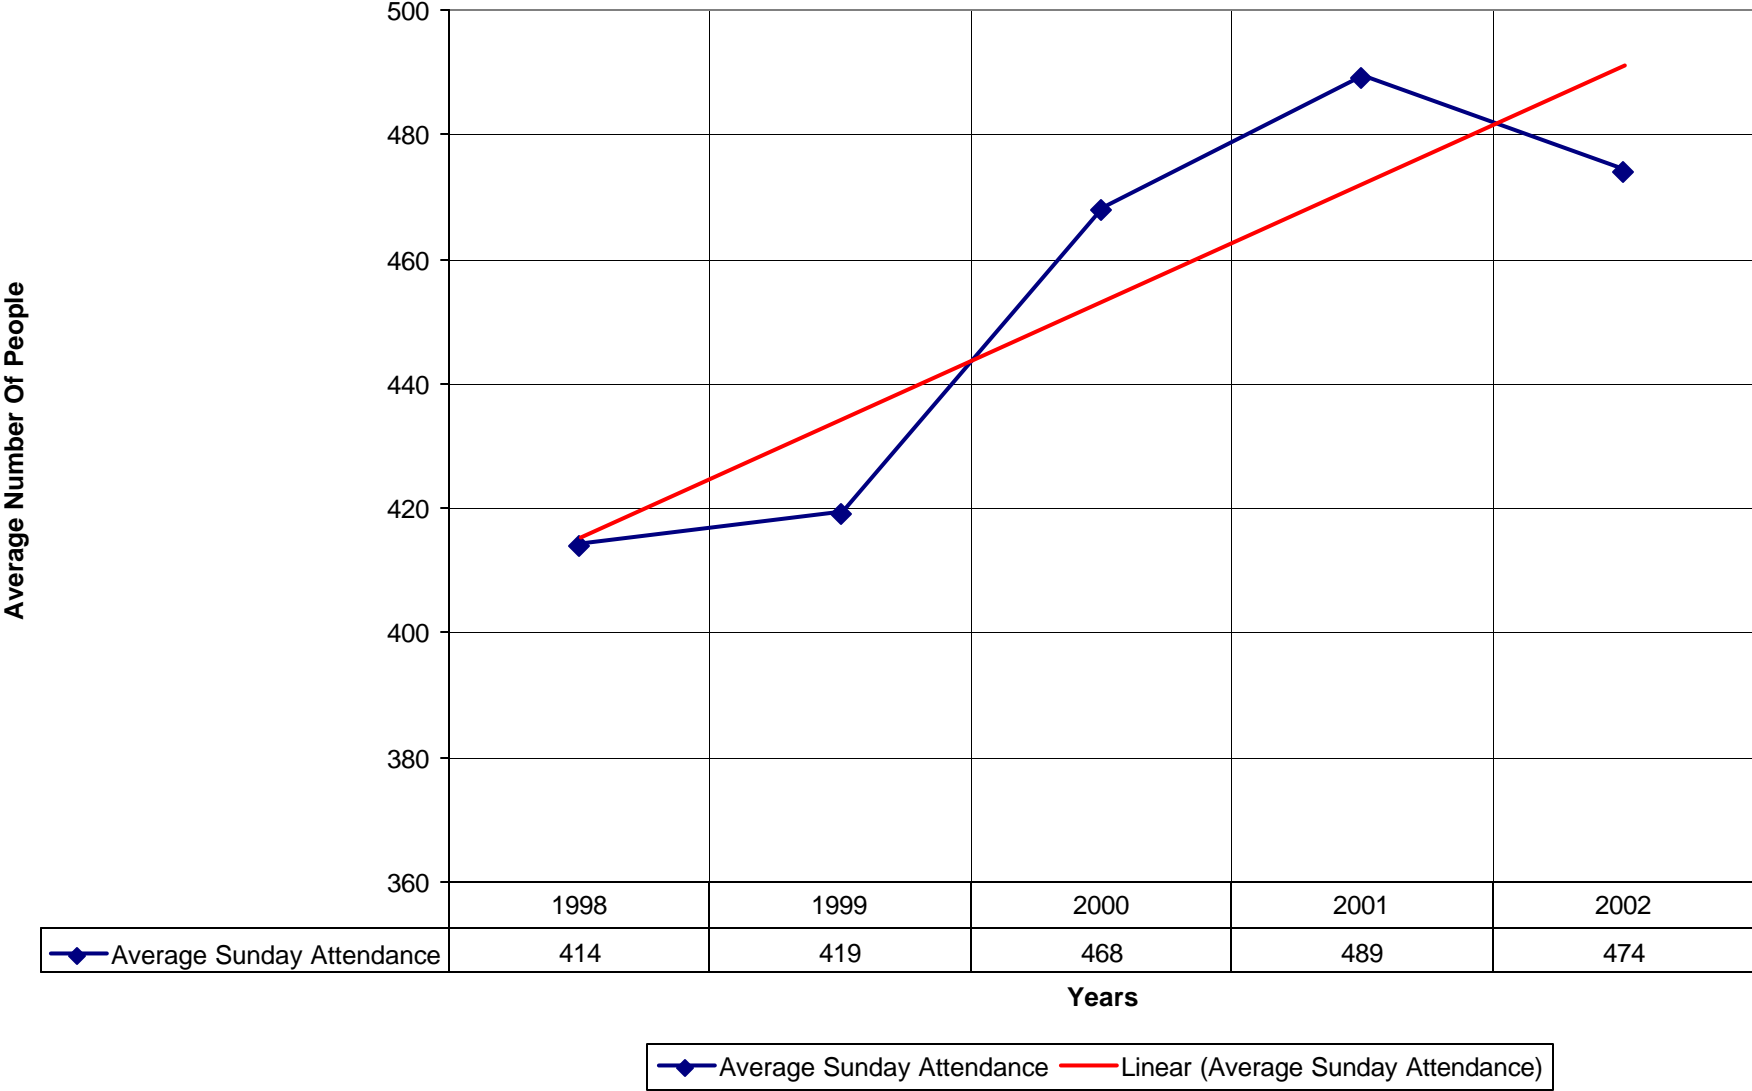

1048 St Mary's Episcopal Church NPB