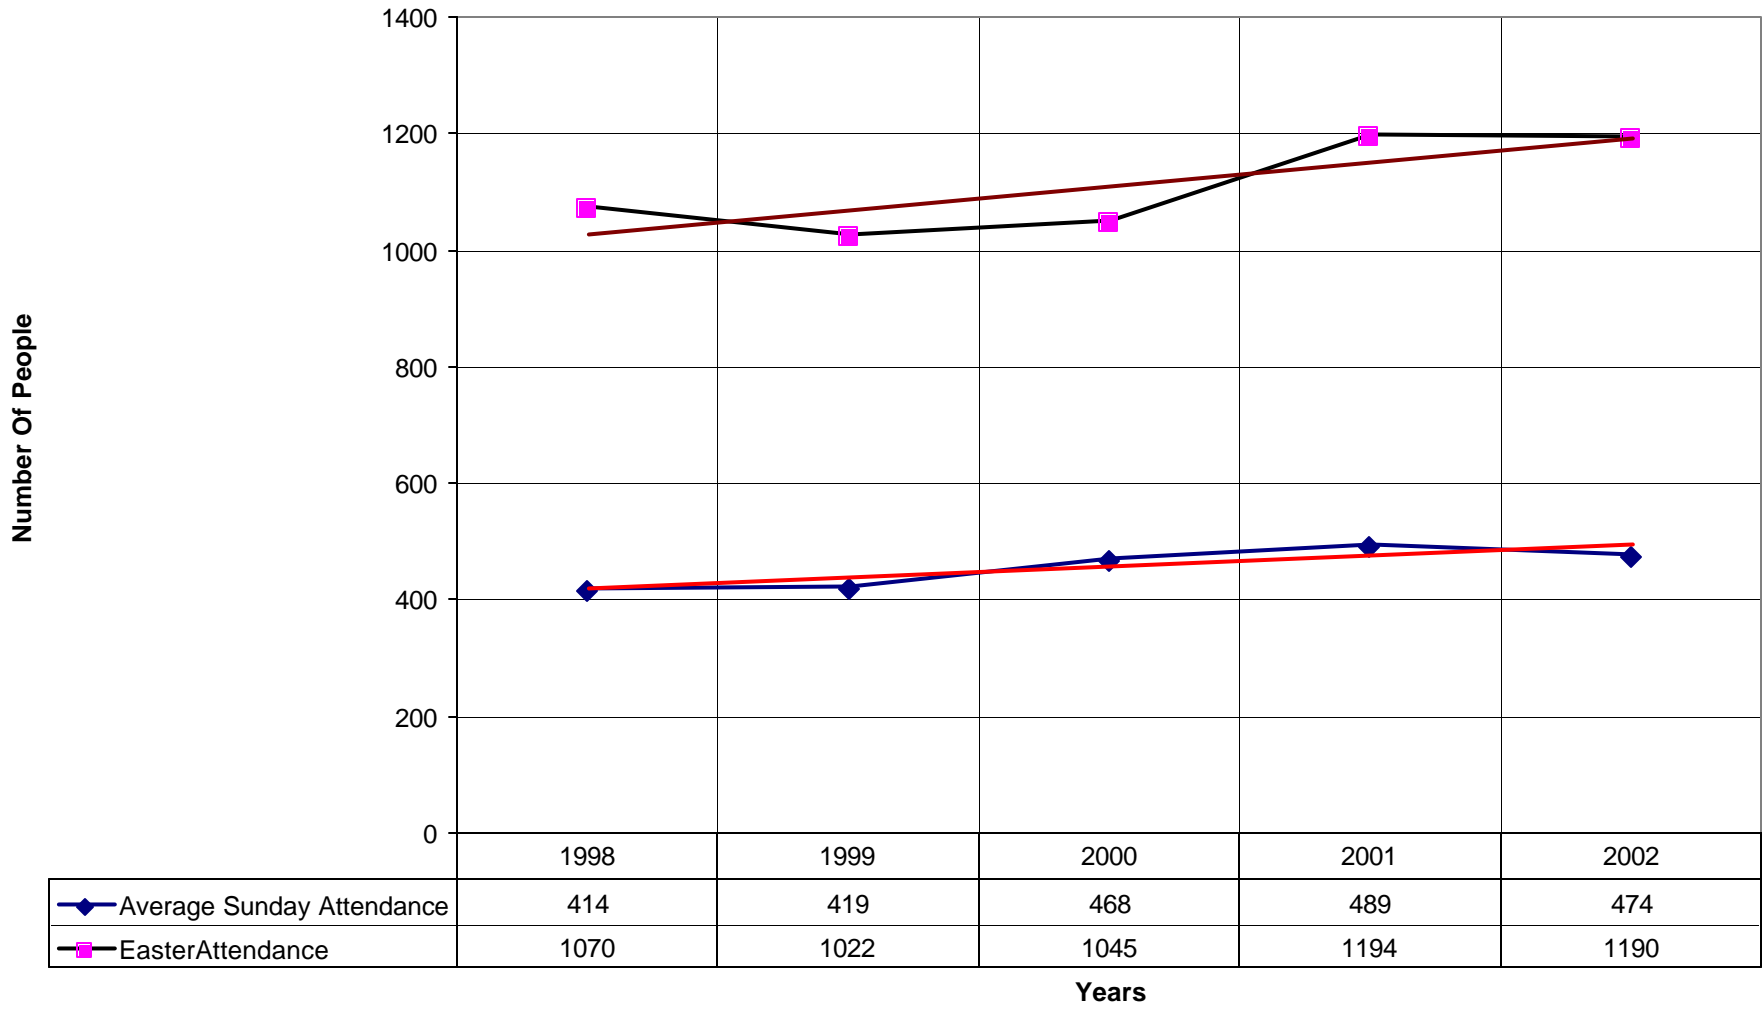

1048 St Mary's Episcopal Church NPB

◆ Average Sunday Attendance
 ■ EasterAttendance
 — Linear (Average Sunday Attendance)
 — Linear (EasterAttendance)

1048 St Mary's Episcopal Church NPB

◆ EasterAttendance — Linear (EasterAttendance)

◆ Average Sunday Attendance
 — Linear (Average Sunday Attendance)

1048 St Mary's Episcopal Church NPB

◆ Average Sunday Attendance ■ EasterAttendance — Linear (Average Sunday Attendance) — Linear (EasterAttendance)