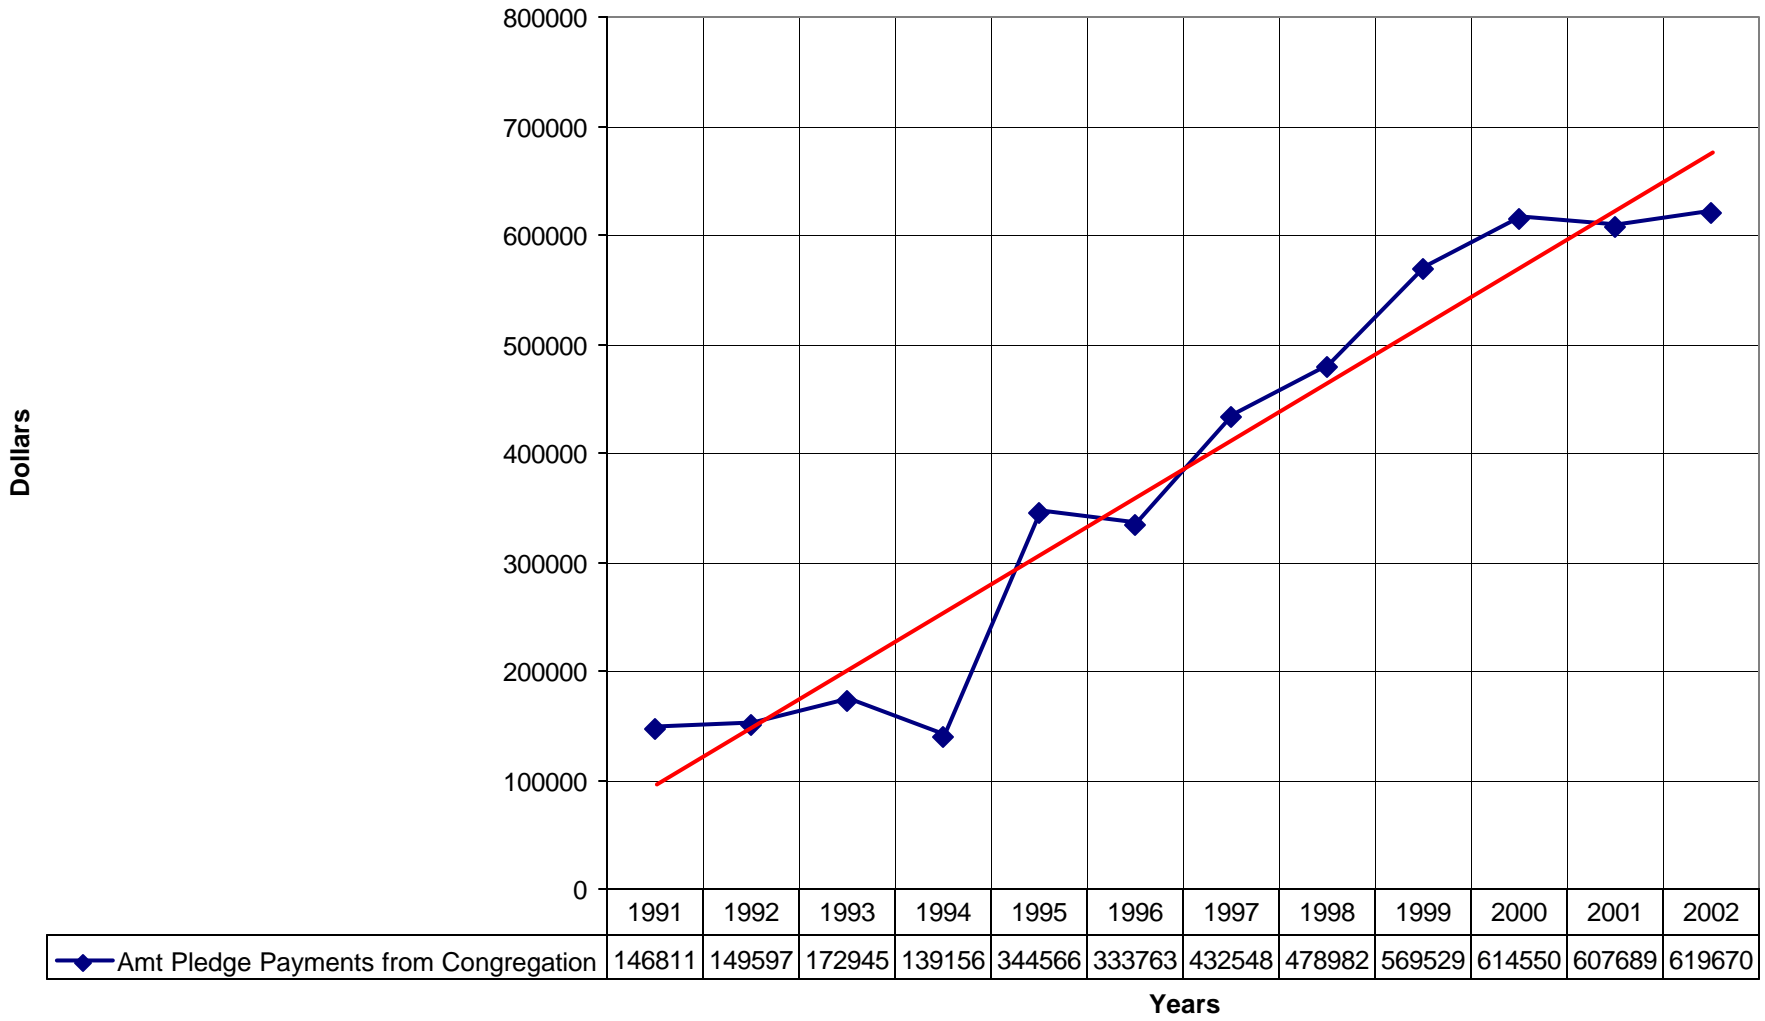

1048 St Mary's Episcopal Church NPB

◆ Amt Pledge Payments from Congregation — Linear (Amt Pledge Payments from Congregation)