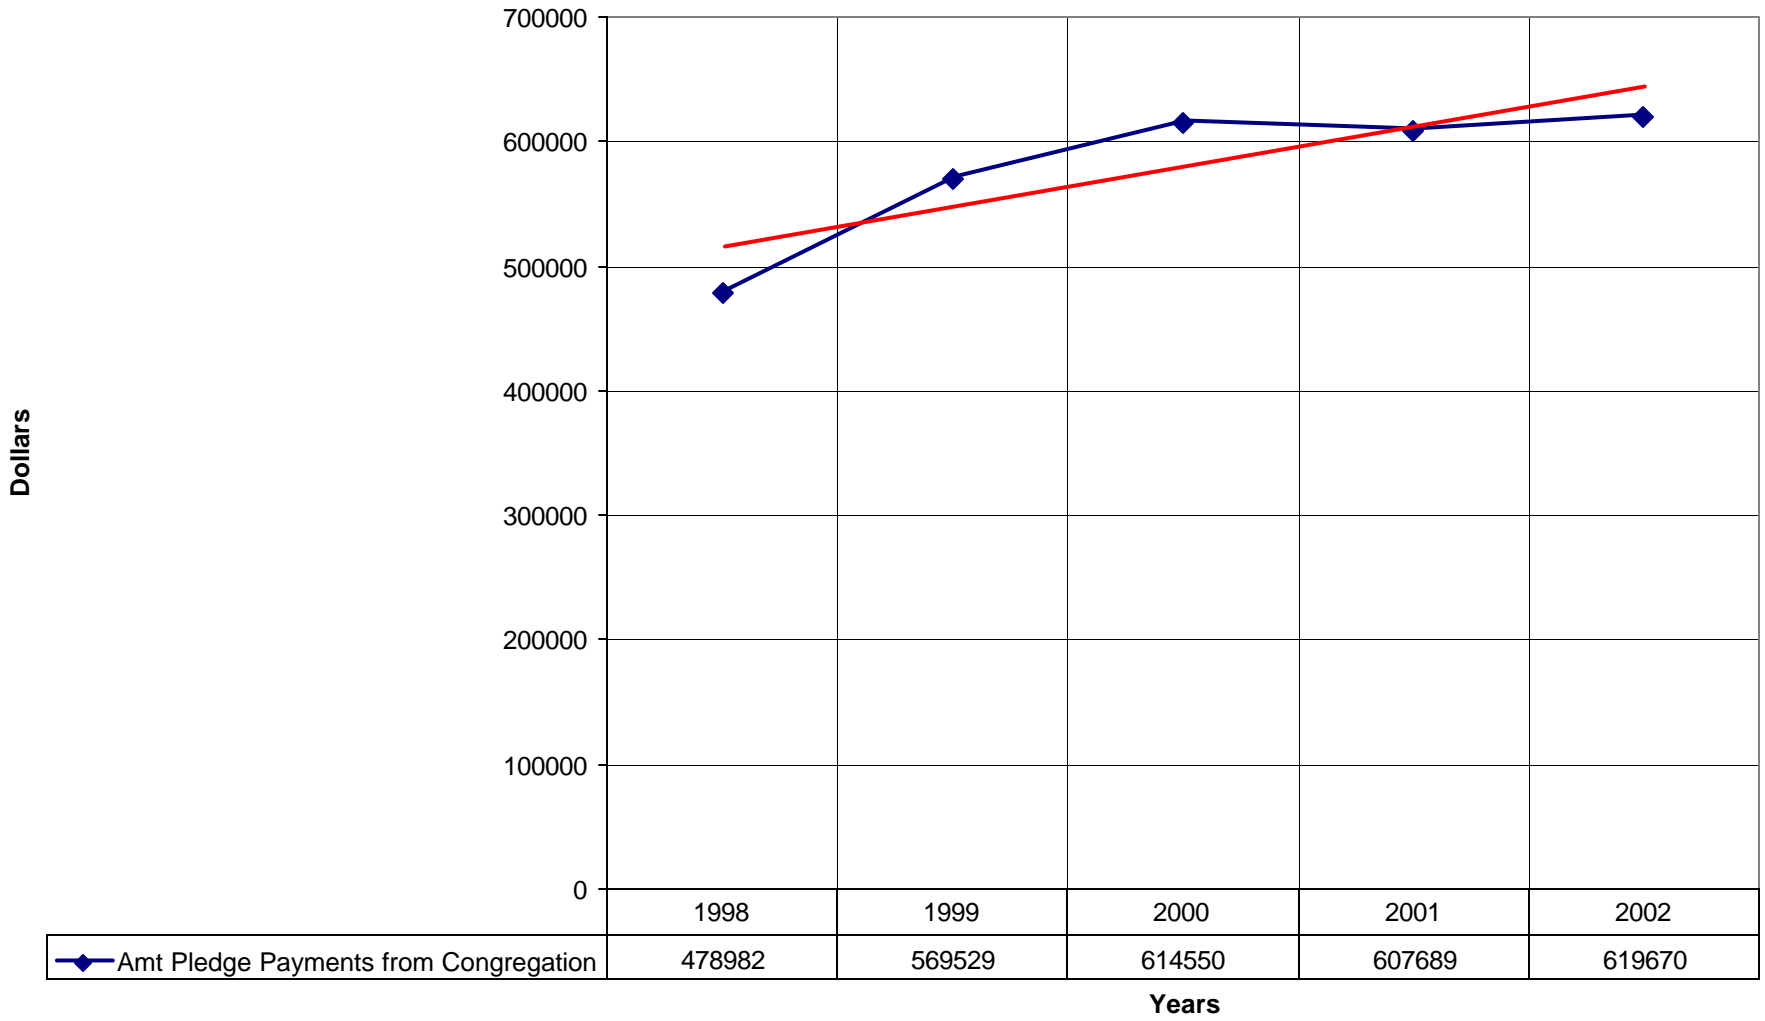

◆ Average Sunday Attendance
 — Linear (Average Sunday Attendance)

1048 St Mary's Episcopal Church NPB

◆ Average Sunday Attendance ■ EasterAttendance — Linear (Average Sunday Attendance) — Linear (EasterAttendance)

1048 St Mary's Episcopal Church NPB

—◆— EasterAttendance — Linear (EasterAttendance)

1048 St Mary's Episcopal Church NPB

Number of Baptism Linear (Number of Baptism)

1048 St Mary's Episcopal Church NPB

◆ Amt Pledge Payments from Congregation — Linear (Amt Pledge Payments from Congregation)

1048 St Mary's Episcopal Church NPB

◆ Number of Pledges — Linear (Number of Pledges)

1048 St Mary's Episcopal Church NPB

1048 St Mary's Episcopal Church NPB

◆ Average Sunday Attendance
 ■ EasterAttendance
 — Linear (Average Sunday Attendance)
 — Linear (EasterAttendance)