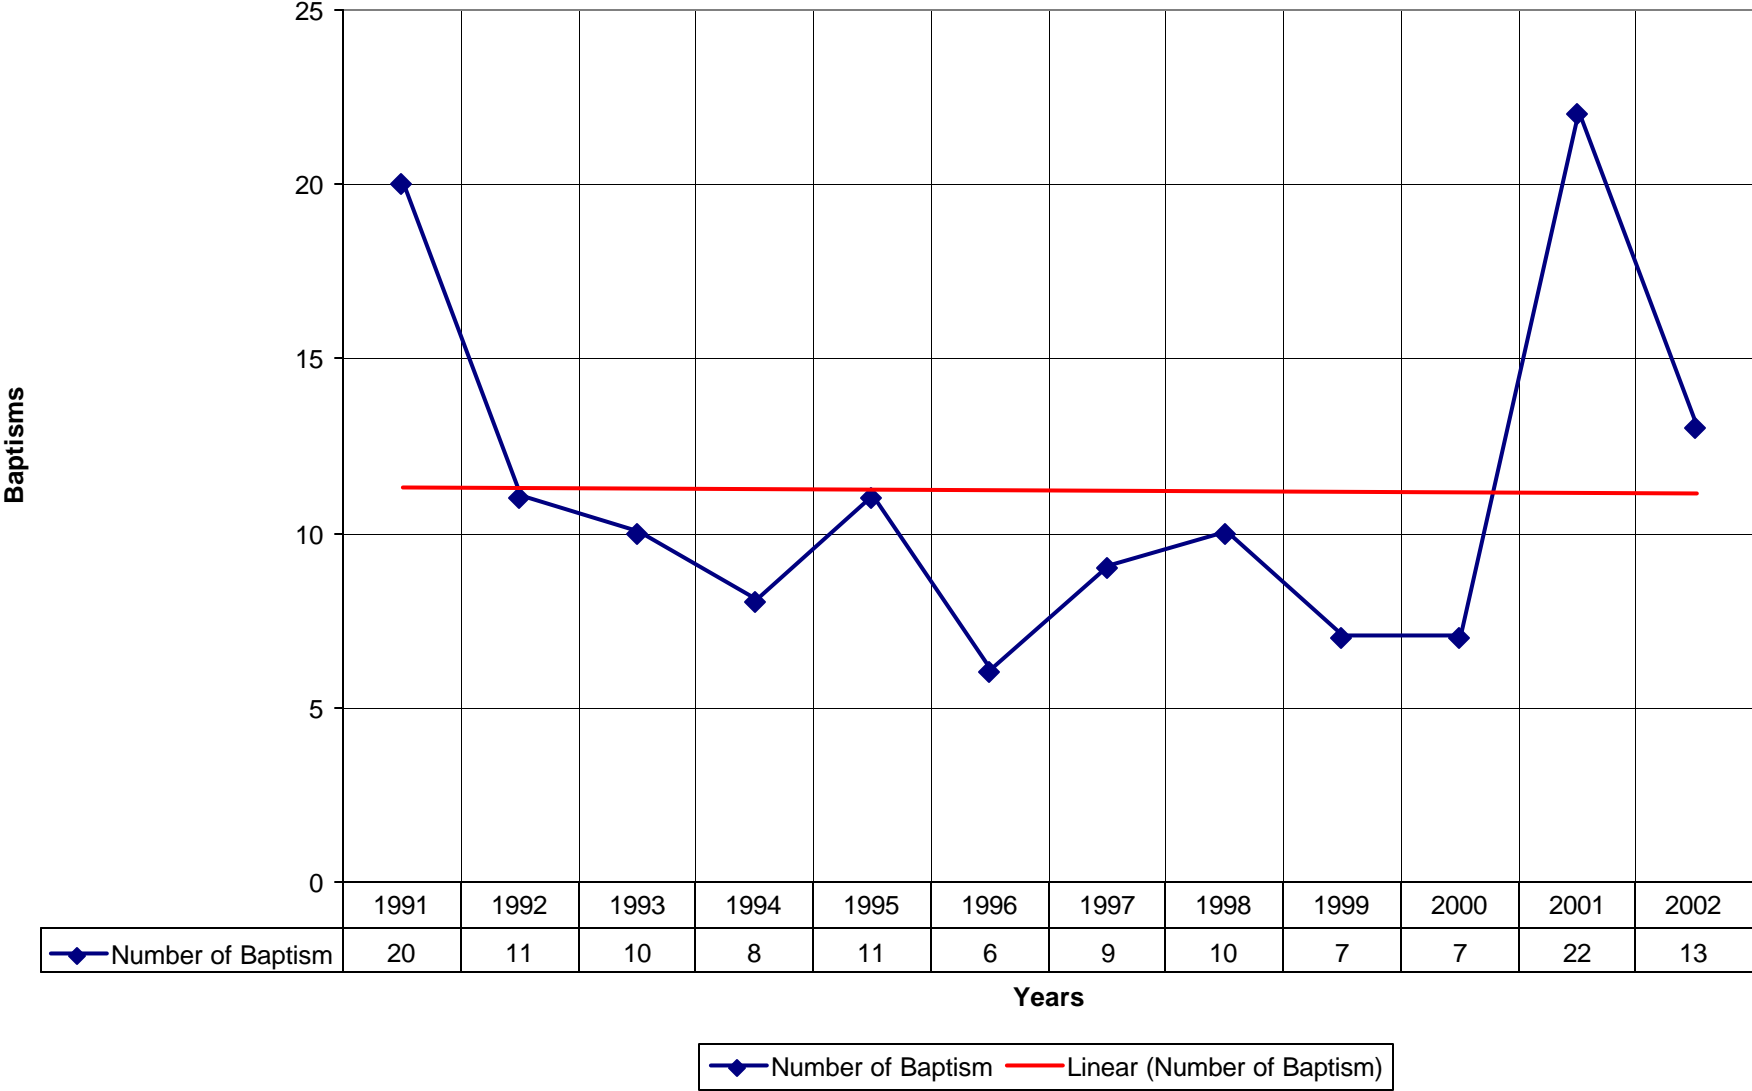

1048 St Mary's Episcopal Church NPB