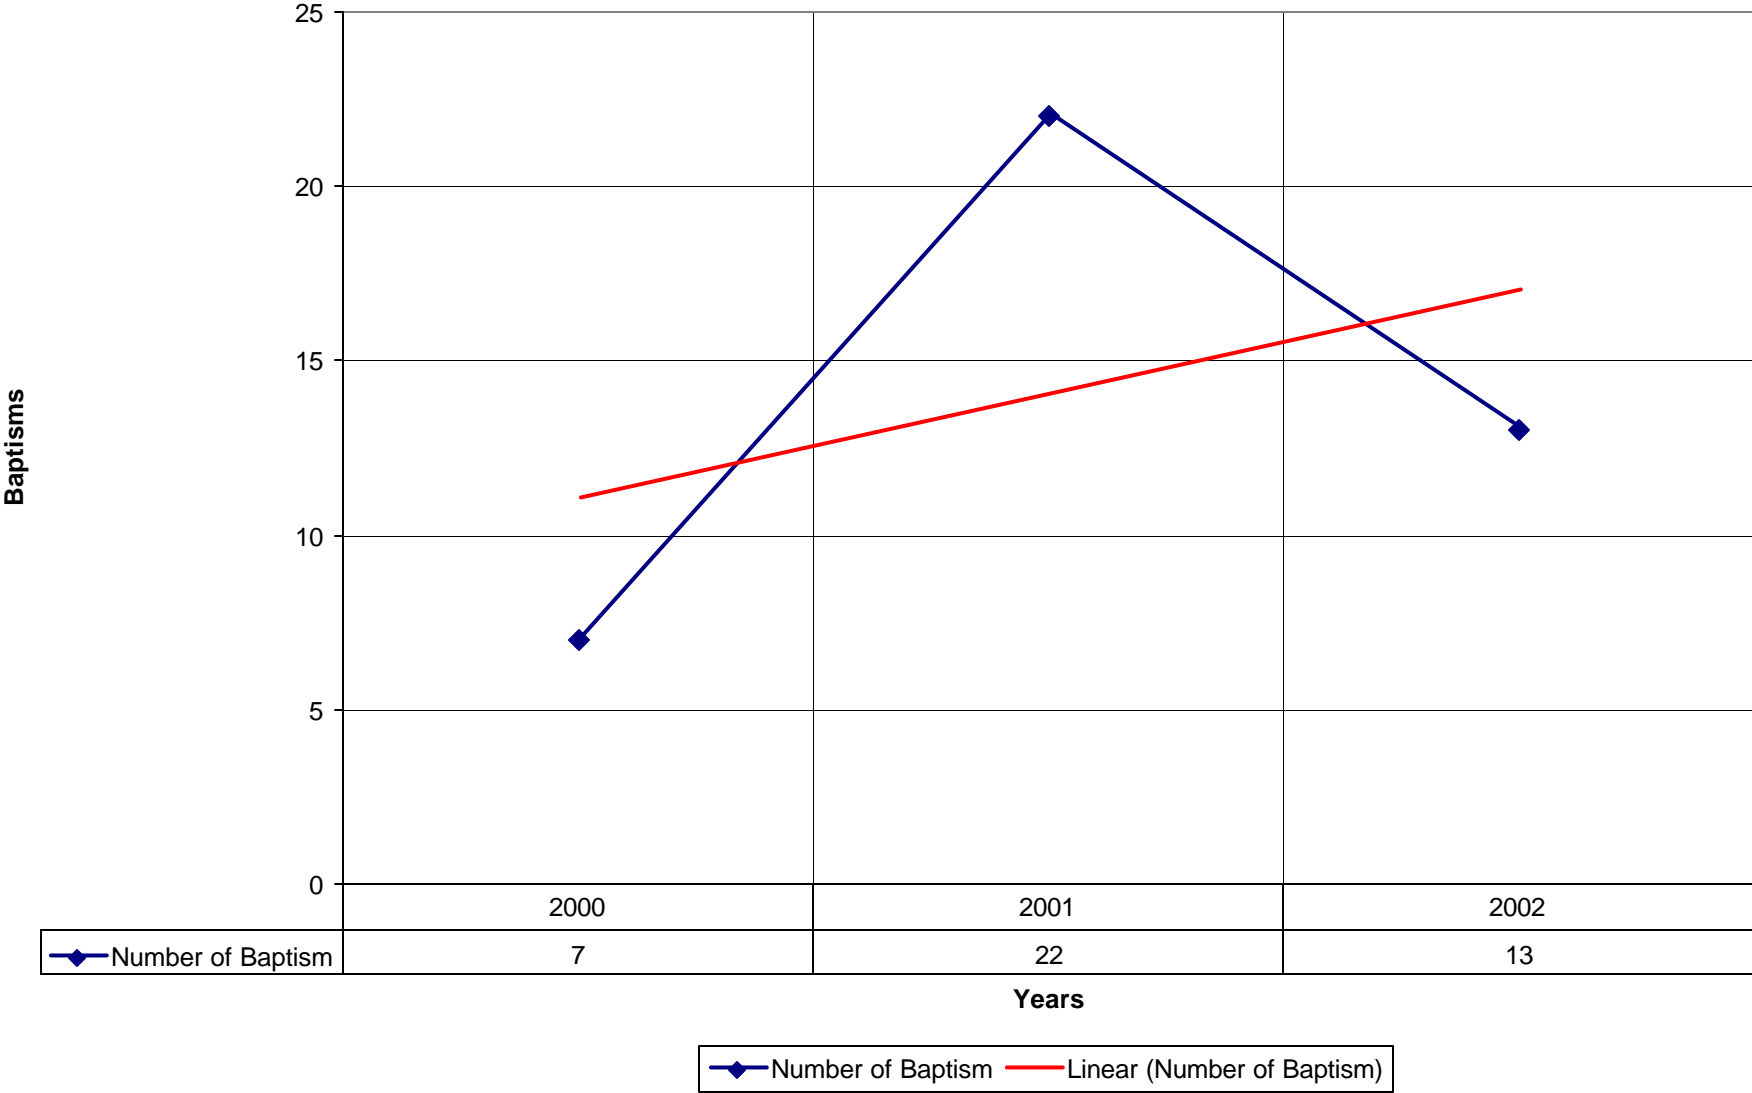

1048 St Mary's Episcopal Church NPB