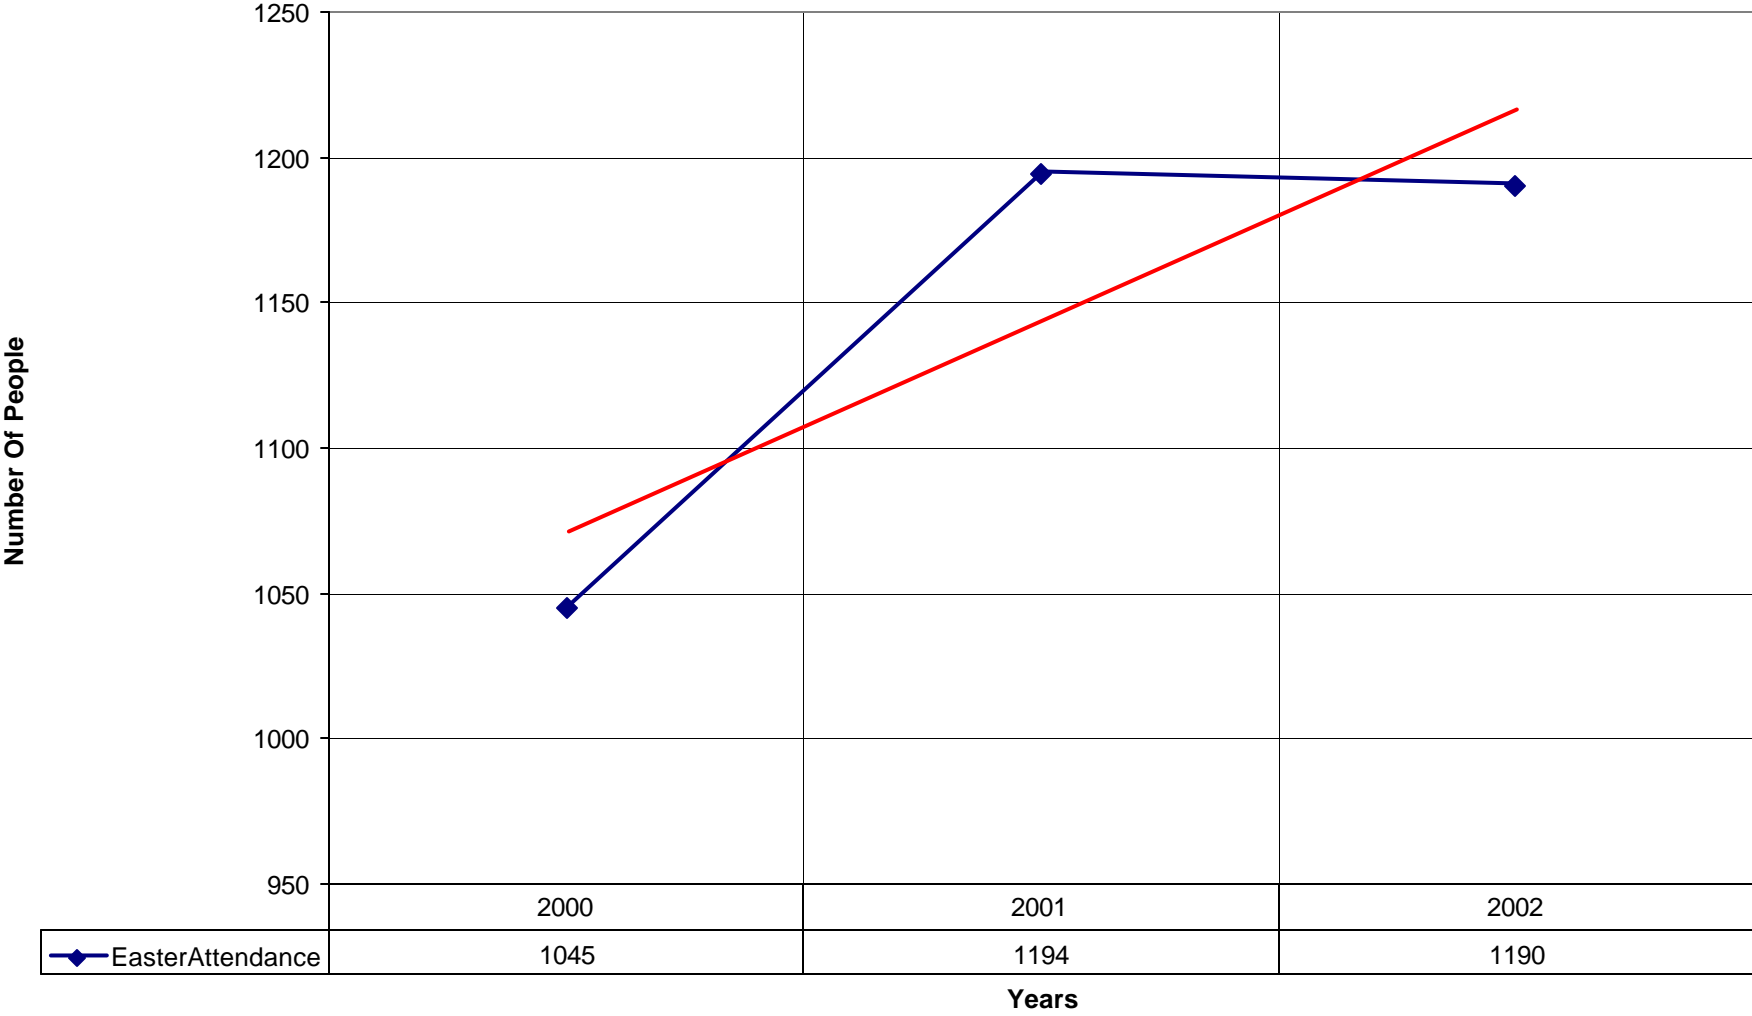

1048 St Mary's Episcopal Church NPB

EasterAttendance Linear (EasterAttendance)