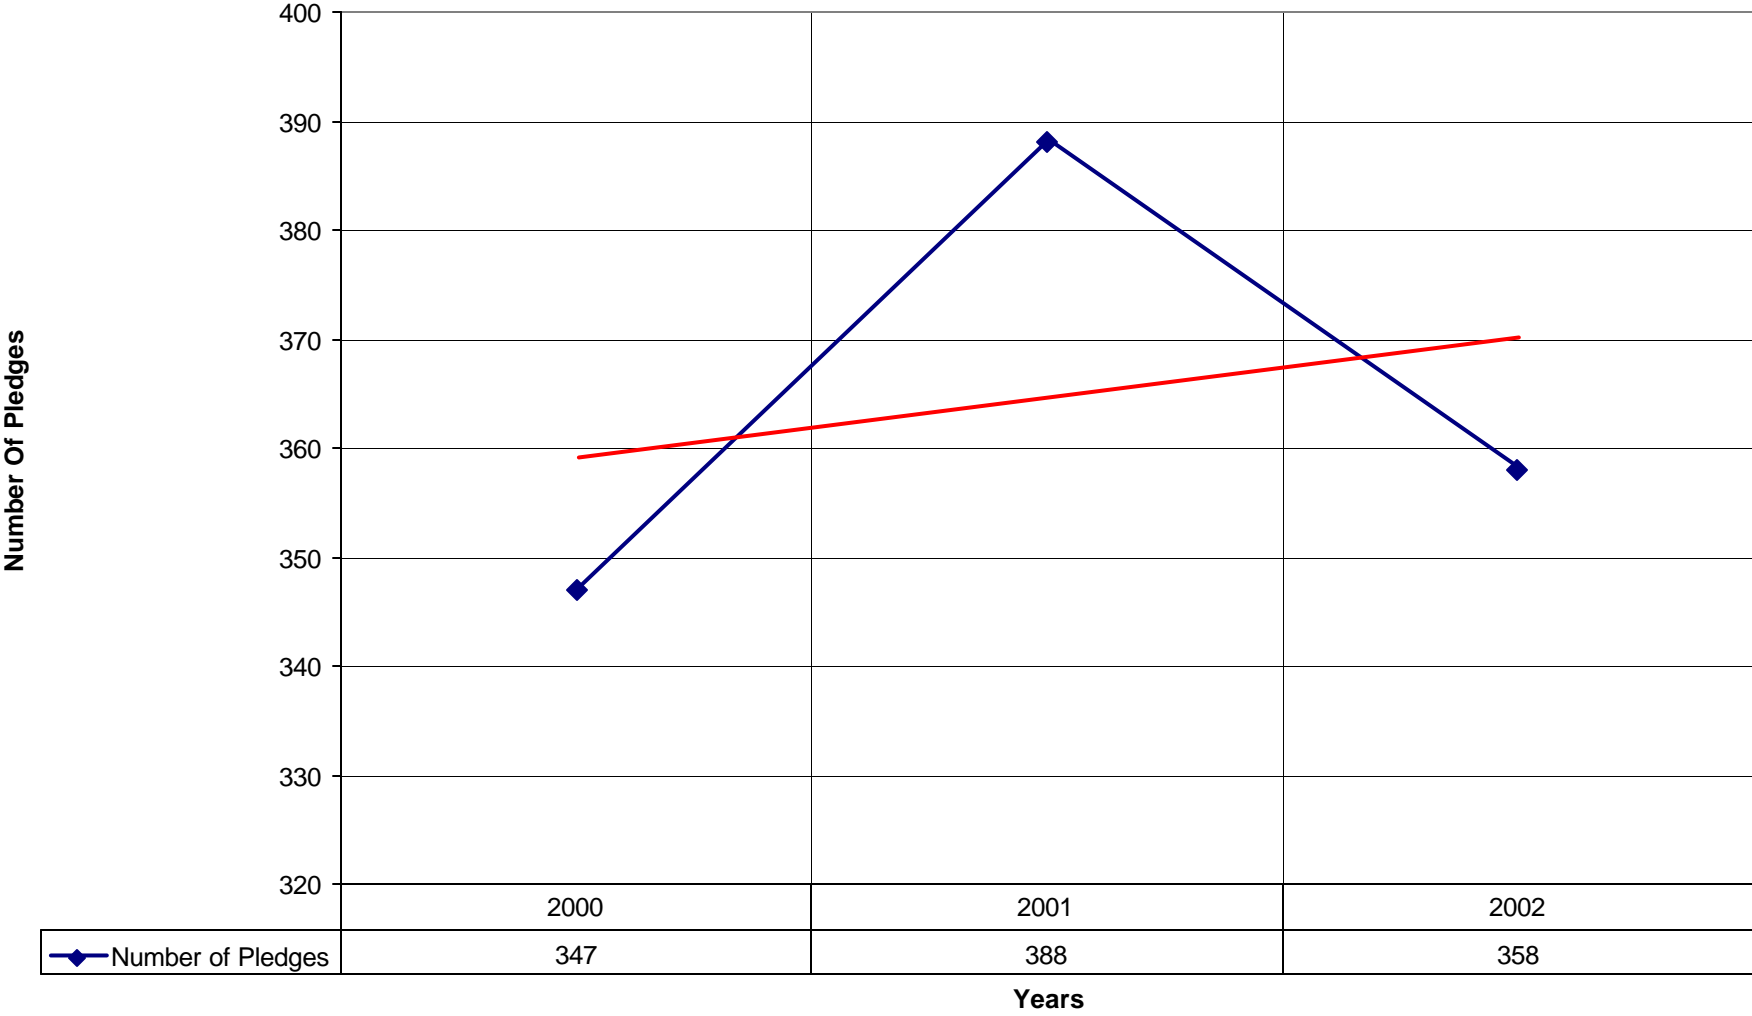

1048 St Mary's Episcopal Church NPB

◆ Number of Pledges — Linear (Number of Pledges)

1048 St Mary's Episcopal Church NPB

1048 St Mary's Episcopal Church NPB

◆ Average Sunday Attendance
 ■ EasterAttendance
 — Linear (Average Sunday Attendance)
 — Linear (EasterAttendance)

1048 St Mary's Episcopal Church NPB

EasterAttendance Linear (EasterAttendance)

1048 St Mary's Episcopal Church NPB

1048 St Mary's Episcopal Church NPB

—◆— Amt Pledge Payments from Congregation — Linear (Amt Pledge Payments from Congregation)

1048 St Mary's Episcopal Church NPB

◆ Number of Pledges — Linear (Number of Pledges)

1048 St Mary's Episcopal Church NPB

◆ Average Sunday Attendance — Linear (Average Sunday Attendance)