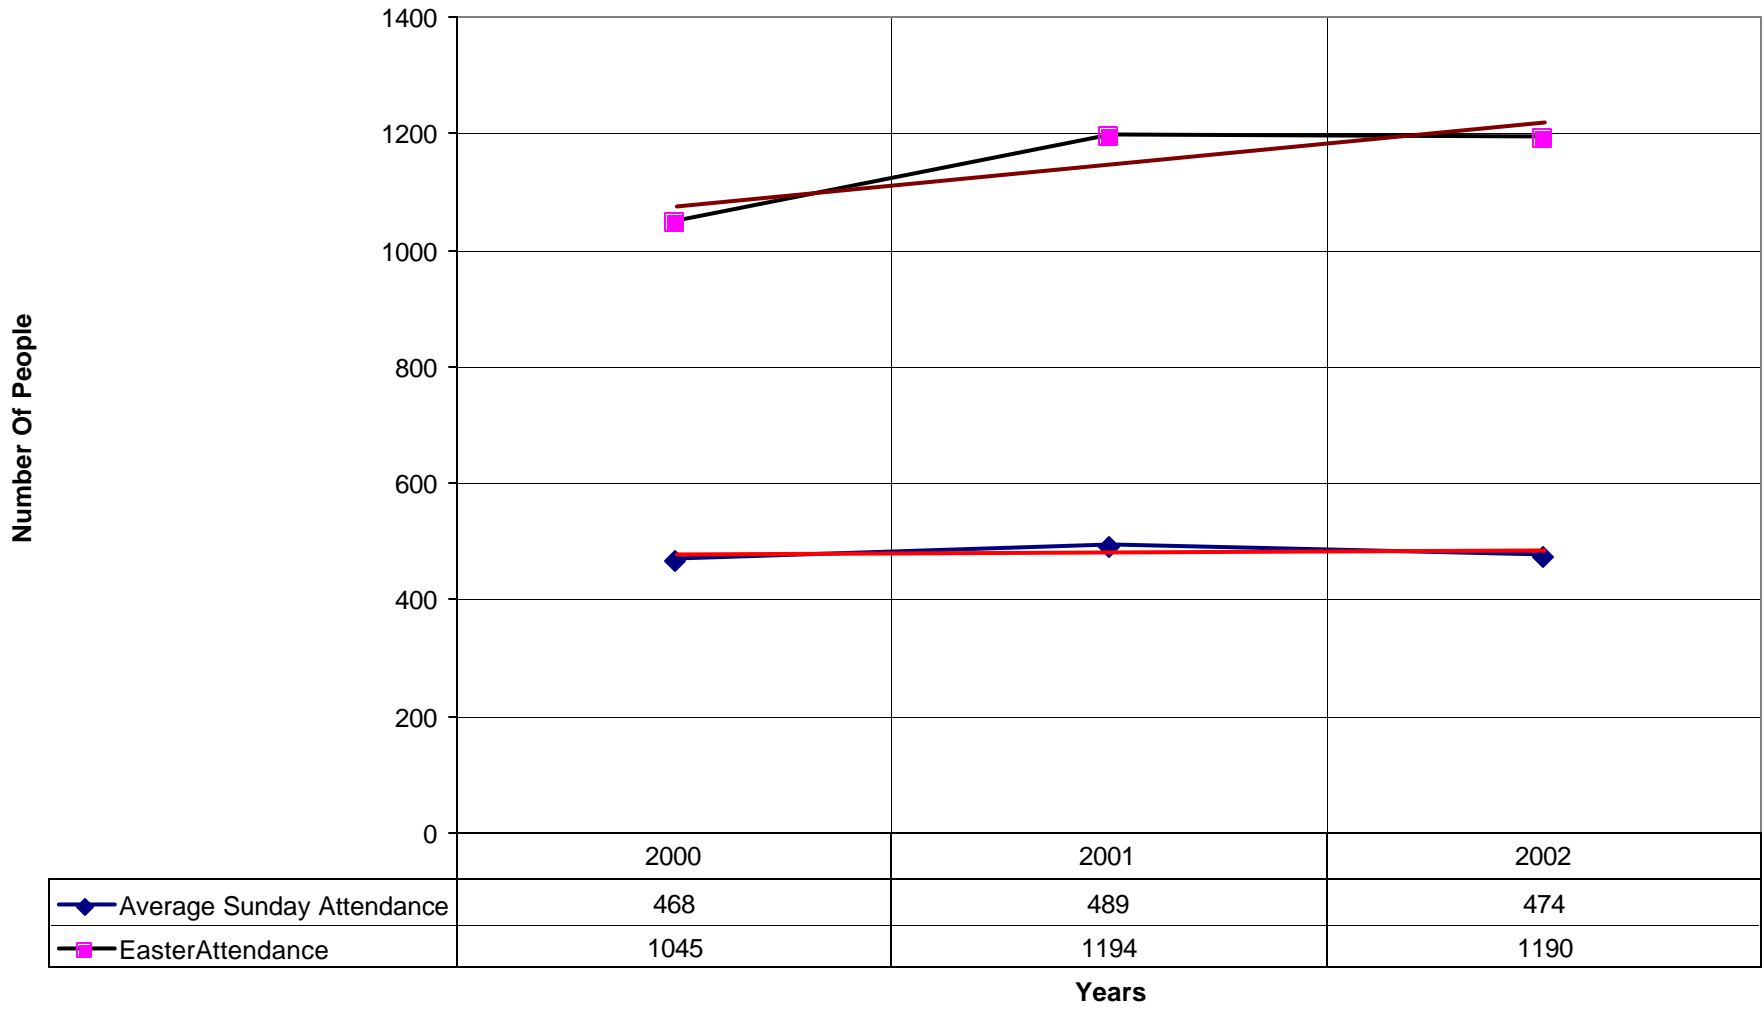

1048 St Mary's Episcopal Church NPB

◆ Number of Pledges — Linear (Number of Pledges)

1048 St Mary's Episcopal Church NPB

1048 St Mary's Episcopal Church NPB

◆ Average Sunday Attendance
 ■ EasterAttendance
 — Linear (Average Sunday Attendance)
 — Linear (EasterAttendance)