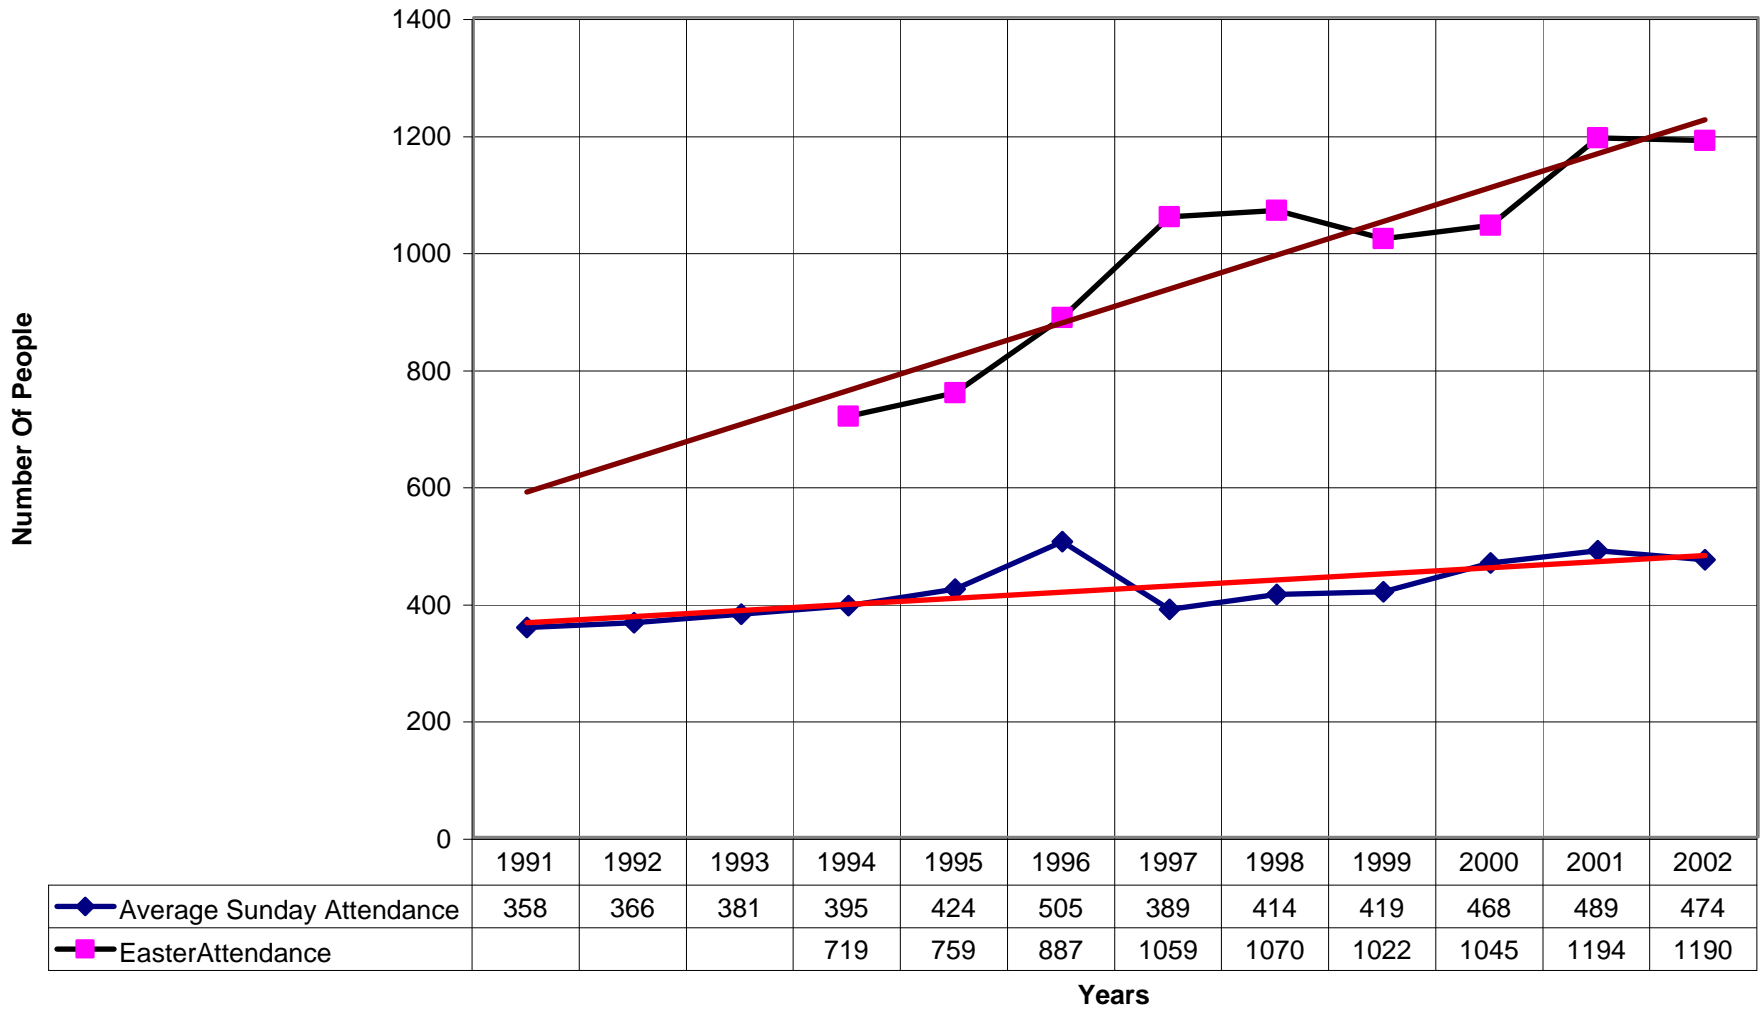

1048 St Mary's Episcopal Church NPB

◆ Average Sunday Attendance
 ■ EasterAttendance
 — Linear (Average Sunday Attendance)
 — Linear (EasterAttendance)

1048 St Mary's Episcopal Church NPB

◆ EasterAttendance — Linear (EasterAttendance)

◆ Average Sunday Attendance
 — Linear (Average Sunday Attendance)

1048 St Mary's Episcopal Church NPB

◆ Average Sunday Attendance ■ EasterAttendance — Linear (Average Sunday Attendance) — Linear (EasterAttendance)