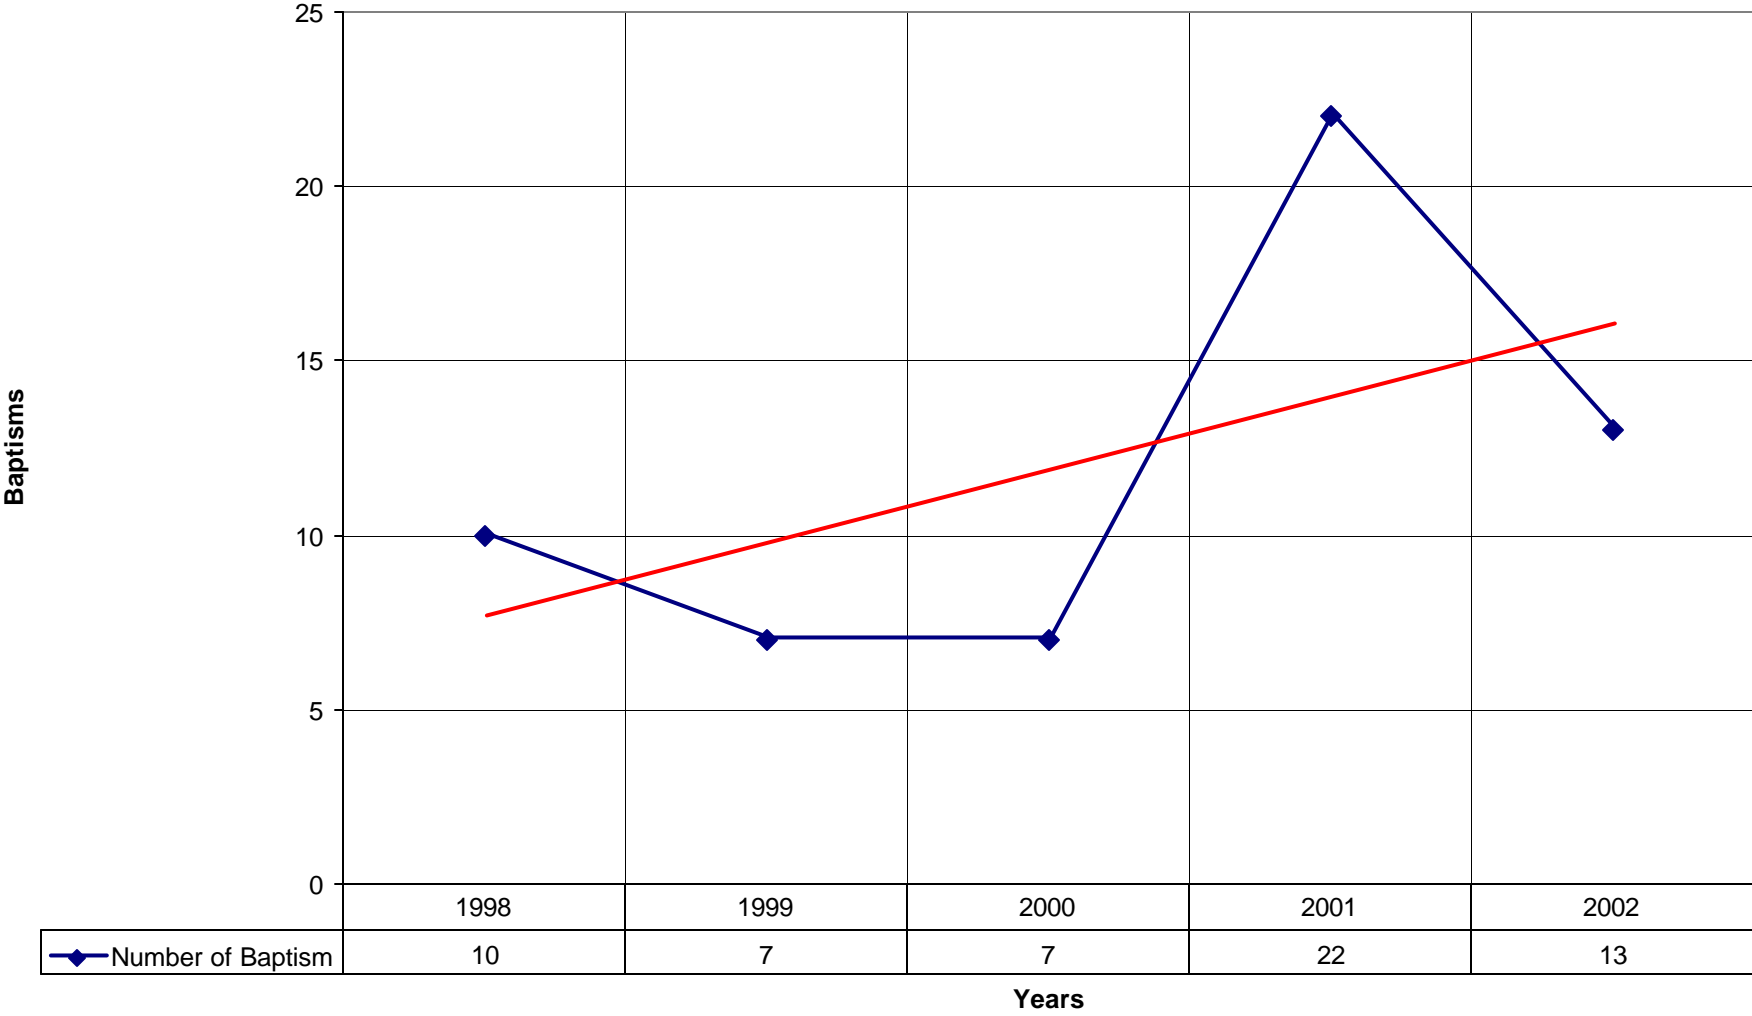

1048 St Mary's Episcopal Church NPB

Number of Baptism Linear (Number of Baptism)