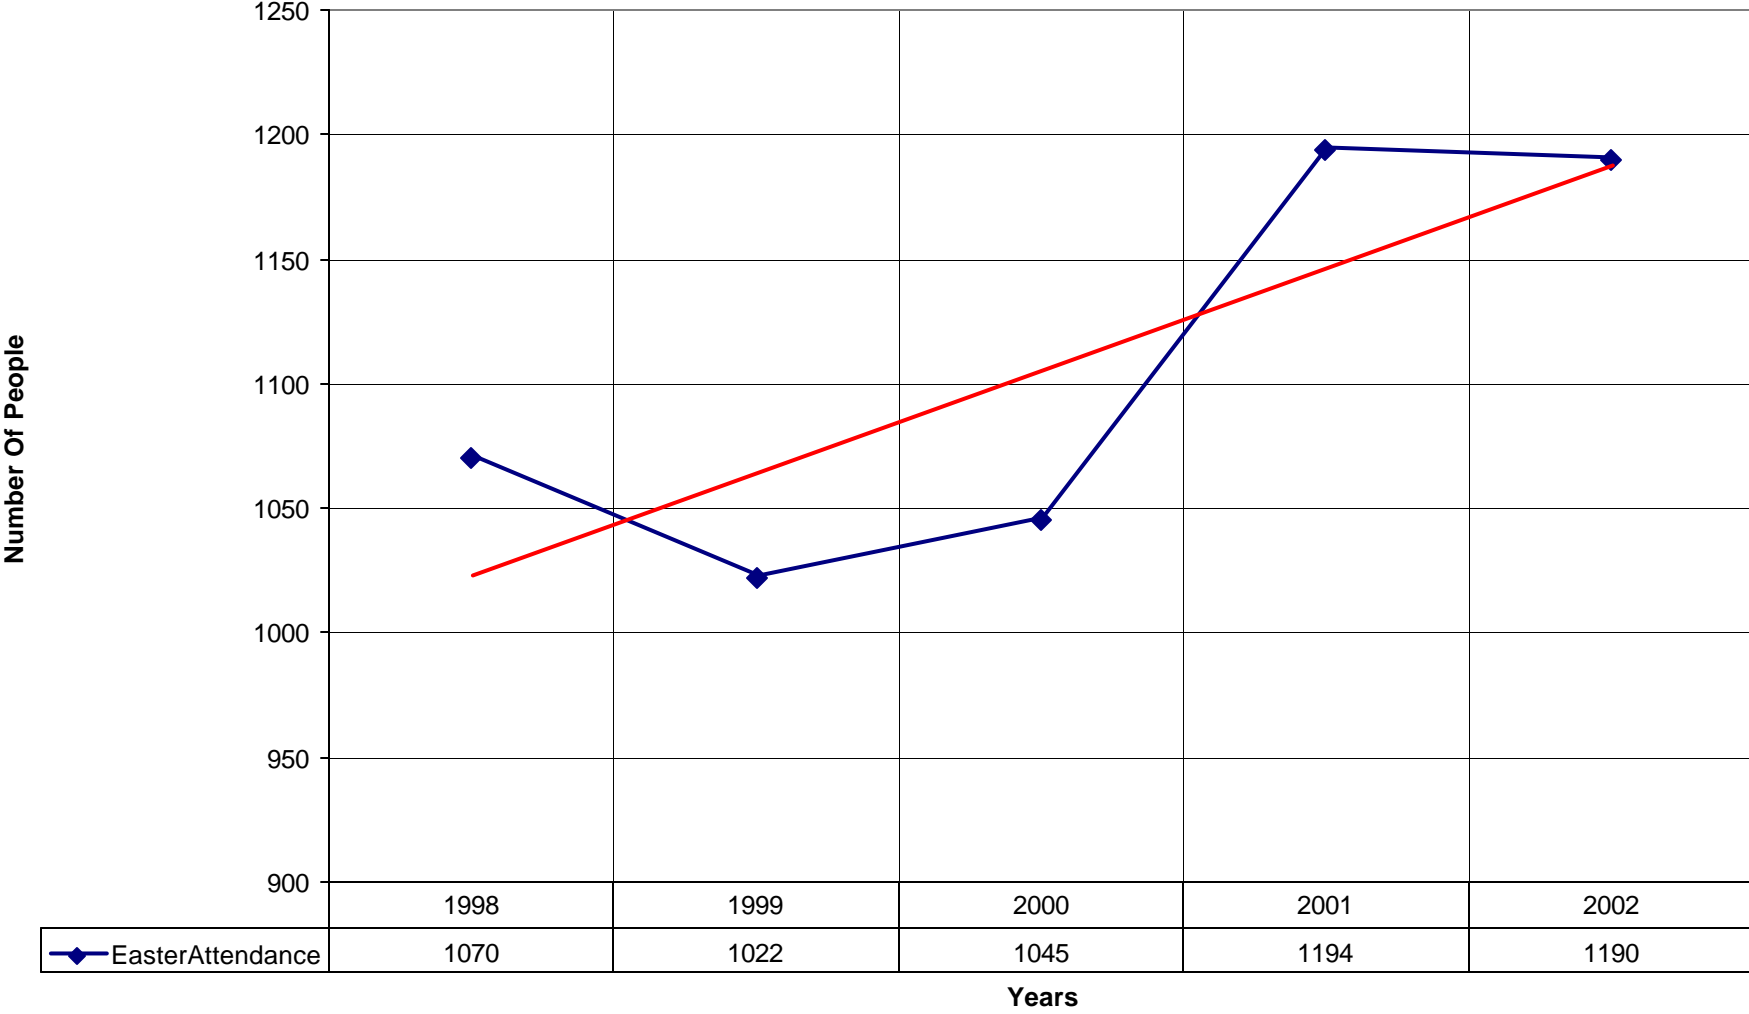

1048 St Mary's Episcopal Church NPB

—◆— EasterAttendance — Linear (EasterAttendance)