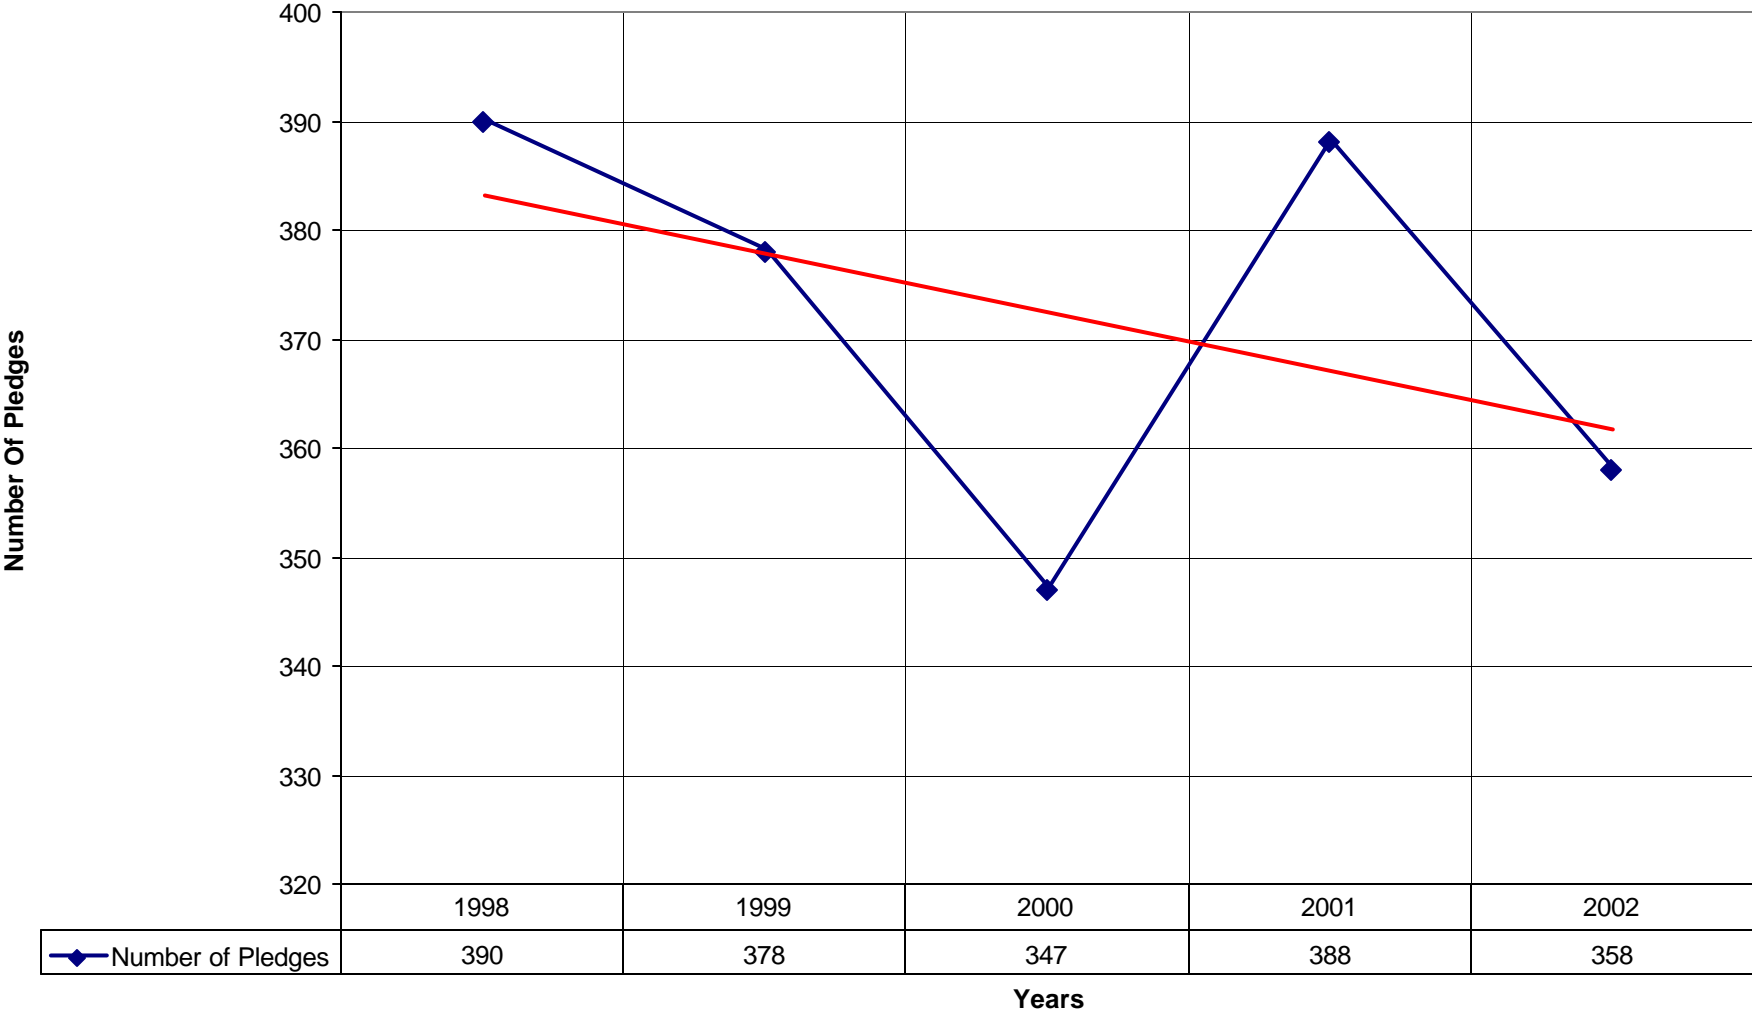

◆ Average Sunday Attendance
 — Linear (Average Sunday Attendance)

1048 St Mary's Episcopal Church NPB

◆ Average Sunday Attendance ■ EasterAttendance — Linear (Average Sunday Attendance) — Linear (EasterAttendance)

1048 St Mary's Episcopal Church NPB

—◆— EasterAttendance — Linear (EasterAttendance)

1048 St Mary's Episcopal Church NPB

Number of Baptism Linear (Number of Baptism)

1048 St Mary's Episcopal Church NPB

◆ Amt Pledge Payments from Congregation — Linear (Amt Pledge Payments from Congregation)

1048 St Mary's Episcopal Church NPB

◆ Number of Pledges — Linear (Number of Pledges)

1048 St Mary's Episcopal Church NPB

1048 St Mary's Episcopal Church NPB

◆ Average Sunday Attendance
 ■ EasterAttendance
 — Linear (Average Sunday Attendance)
 — Linear (EasterAttendance)