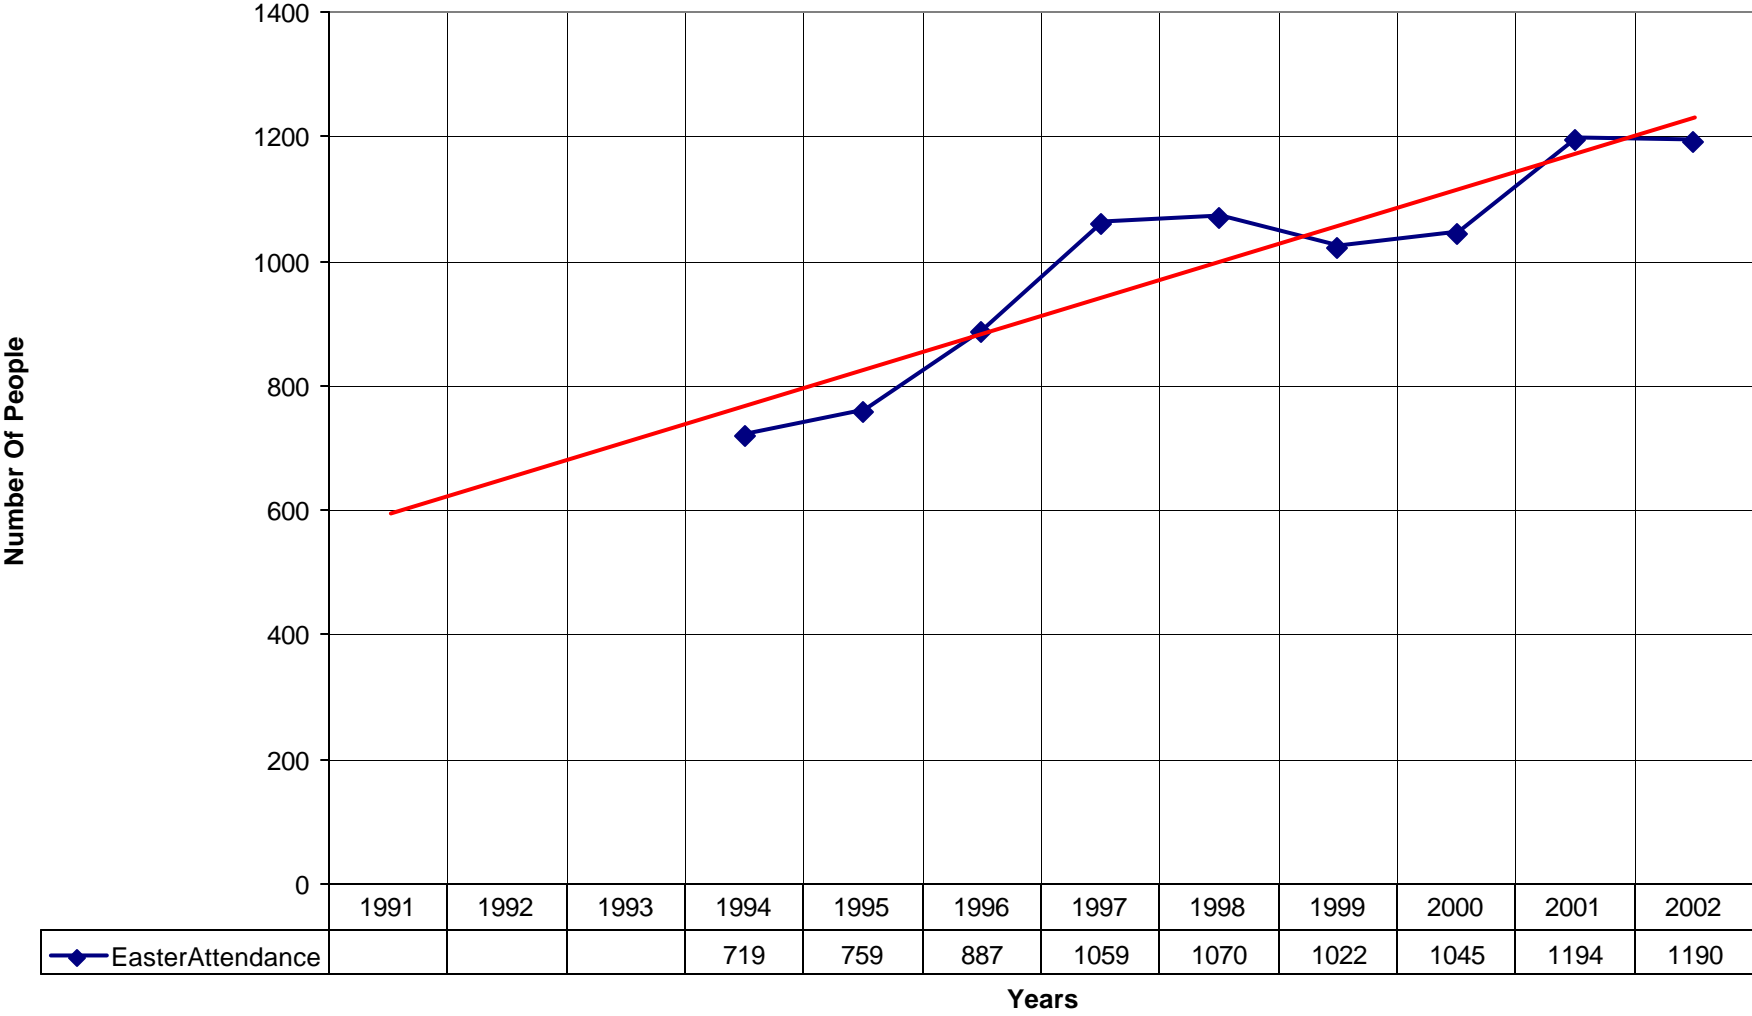

1048 St Mary's Episcopal Church NPB

◆ Average Sunday Attendance
 ■ EasterAttendance
 — Linear (Average Sunday Attendance)
 — Linear (EasterAttendance)

1048 St Mary's Episcopal Church NPB

◆ EasterAttendance — Linear (EasterAttendance)

◆ Average Sunday Attendance
 — Linear (Average Sunday Attendance)

1048 St Mary's Episcopal Church NPB

◆ Average Sunday Attendance ■ EasterAttendance — Linear (Average Sunday Attendance) — Linear (EasterAttendance)