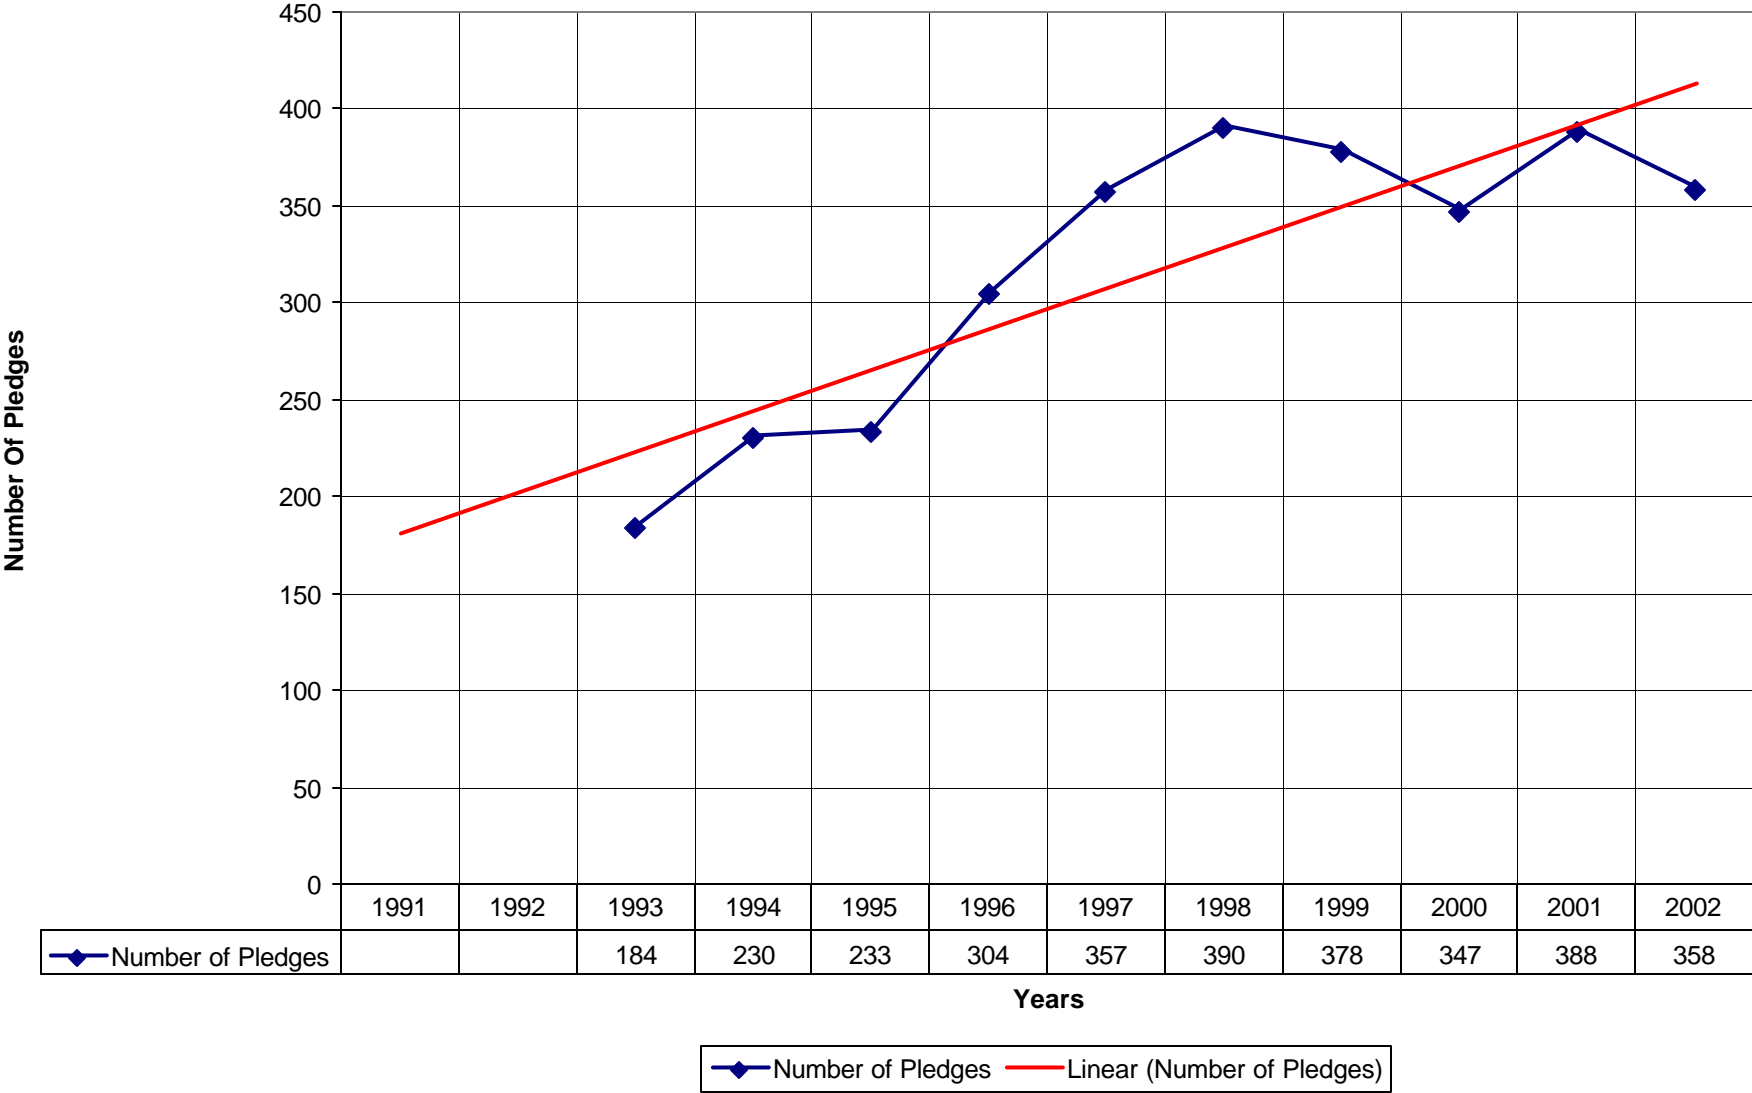

1048 St Mary's Episcopal Church NPB