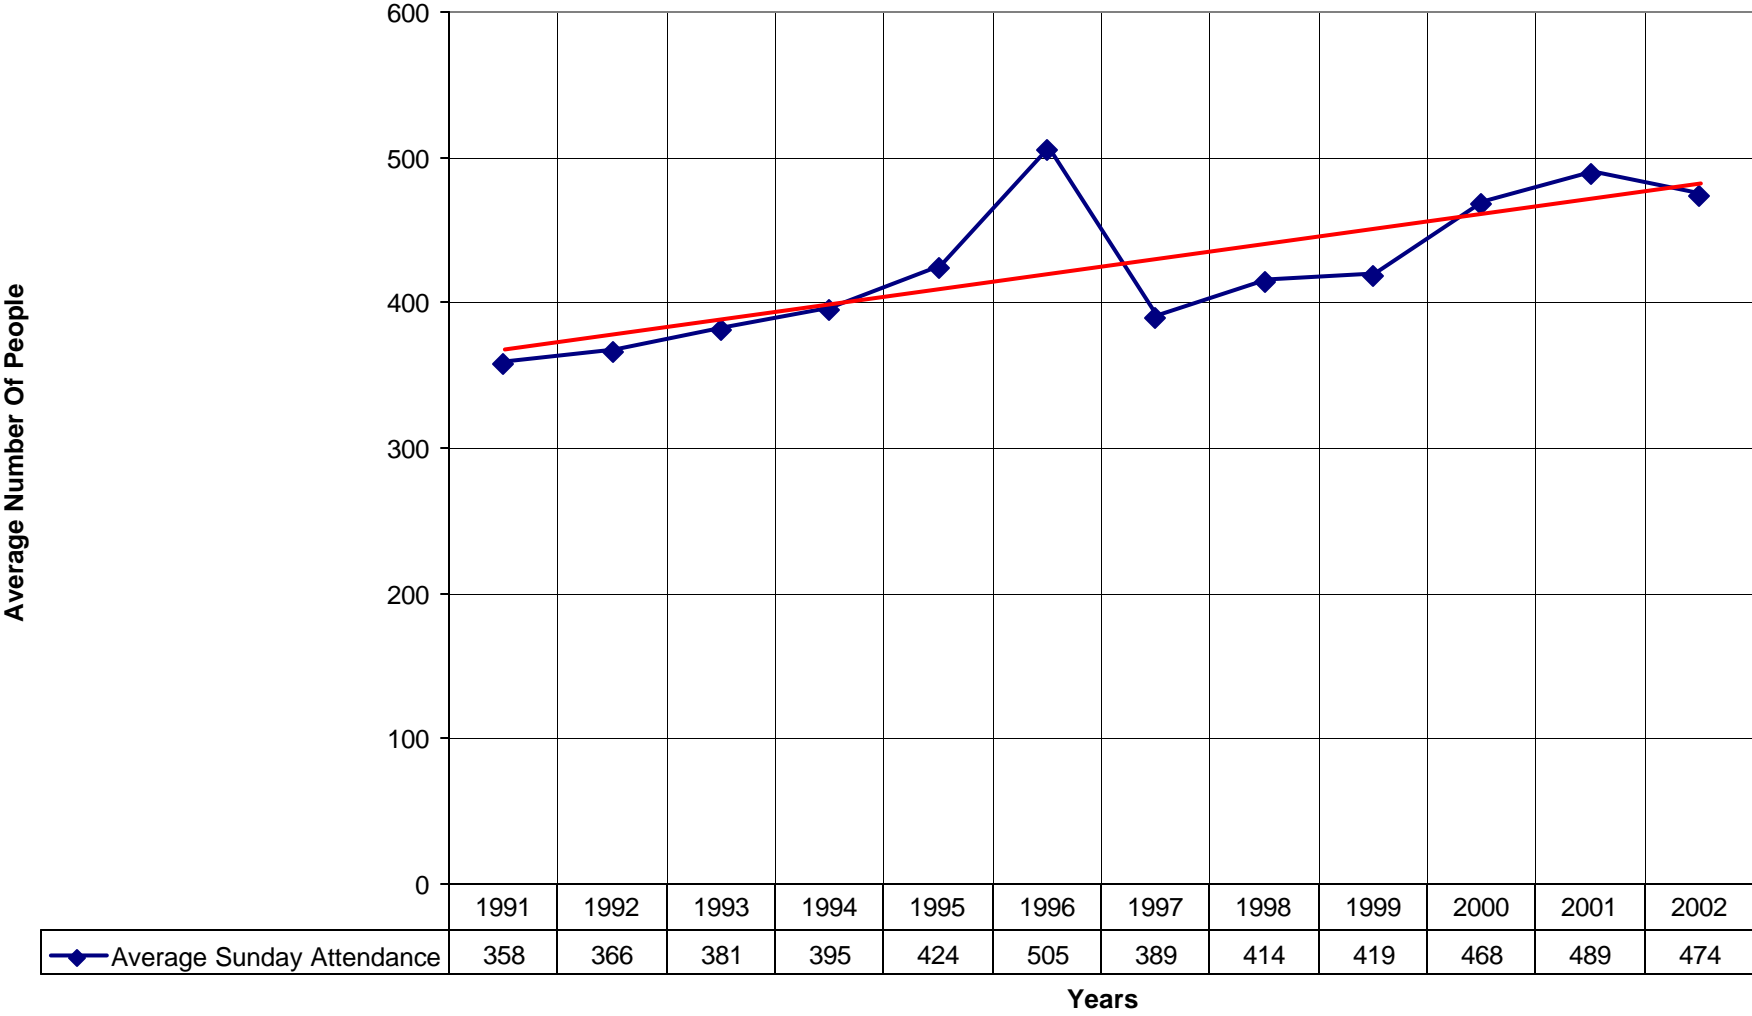

1048 St Mary's Episcopal Church NPB

◆ Average Sunday Attendance
 ■ EasterAttendance
 — Linear (Average Sunday Attendance)
 — Linear (EasterAttendance)

1048 St Mary's Episcopal Church NPB

◆ EasterAttendance — Linear (EasterAttendance)

◆ Average Sunday Attendance
 — Linear (Average Sunday Attendance)

1048 St Mary's Episcopal Church NPB

◆ Average Sunday Attendance ■ EasterAttendance — Linear (Average Sunday Attendance) — Linear (EasterAttendance)