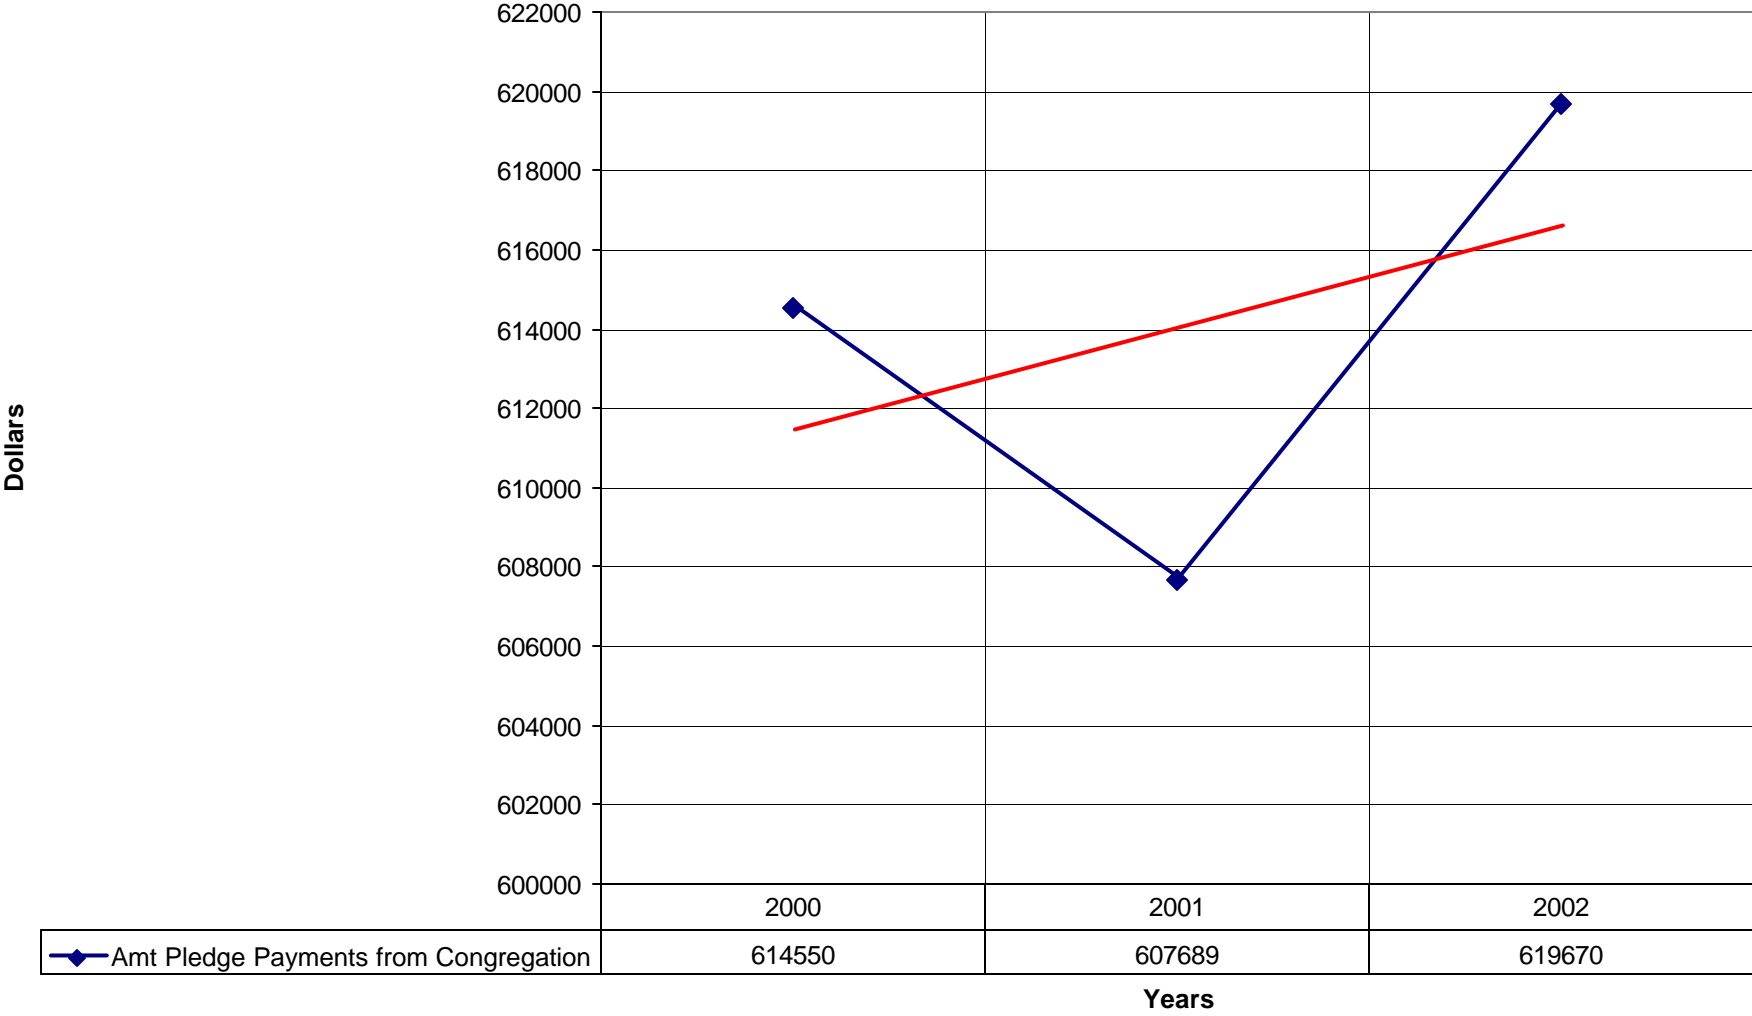

1048 St Mary's Episcopal Church NPB

◆ Number of Pledges — Linear (Number of Pledges)

1048 St Mary's Episcopal Church NPB

1048 St Mary's Episcopal Church NPB

◆ Average Sunday Attendance
 ■ EasterAttendance
 — Linear (Average Sunday Attendance)
 — Linear (EasterAttendance)

1048 St Mary's Episcopal Church NPB

EasterAttendance Linear (EasterAttendance)

1048 St Mary's Episcopal Church NPB

1048 St Mary's Episcopal Church NPB

—◆— Amt Pledge Payments from Congregation — Linear (Amt Pledge Payments from Congregation)

1048 St Mary's Episcopal Church NPB

◆ Number of Pledges — Linear (Number of Pledges)

1048 St Mary's Episcopal Church NPB

◆ Average Sunday Attendance — Linear (Average Sunday Attendance)